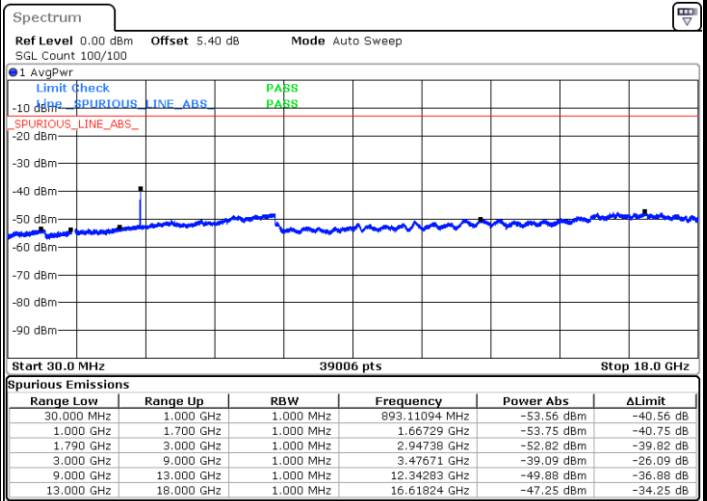

Middle Channel / 16QAM

Date: 7.FEB.2019 14:50:24

Date: 7.FEB.2019 14:49:45

Highest Channel / QPSK

Highest Channel / 16QAM

Date: 7.FEB.2019 15:13:09

Date: 7.FEB.2019 15:10:47

LTE Band 66 / 15MHz

Lowest Channel / QPSK

Lowest Channel / 16QAM

Date: 7.FEB.2019 15:30:35

Date: 7.FEB.2019 15:32:02

Middle Channel / QPSK

Middle Channel / 16QAM

Date: 7.FEB.2019 15:28:10

Date: 7.FEB.2019 15:28:36

LTE Band 66 / 15MHz

Highest Channel / QPSK

Date: 7.FEB.2019 15:40:40

Highest Channel / 16QAM

Date: 7.FEB.2019 15:42:09

LTE Band 66 / 20MHz

Lowest Channel / QPSK

Date: 7.FEB.2019 16:32:27