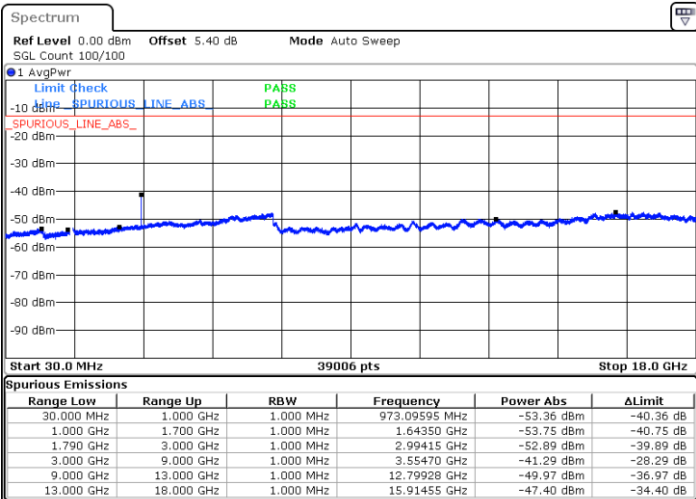

LTE Band 66 / 1.4MHz

Highest Channel / QPSK

Date: 7.FEB.2019 12:26:52

Highest Channel / 16QAM

Date: 7.FEB.2019 12:28:32

LTE Band 66 / 3MHz

Lowest Channel / QPSK

Date: 7.FEB.2019 13:30:27

Lowest Channel / 16QAM

Date: 7.FEB.2019 13:31:13

LTE Band 66 / 3MHz

Middle Channel / QPSK

Middle Channel / 16QAM

Date: 7.FEB.2019 13:12:27

Date: 7.FEB.2019 13:13:33

Highest Channel / QPSK

Highest Channel / 16QAM

Date: 7.FEB.2019 13:48:48

Date: 7.FEB.2019 13:47:56

LTE Band 66 / 5MHz

Lowest Channel / QPSK

Lowest Channel / 16QAM

Date: 7.FEB.2019 14:17:30

Date: 7.FEB.2019 14:18:20