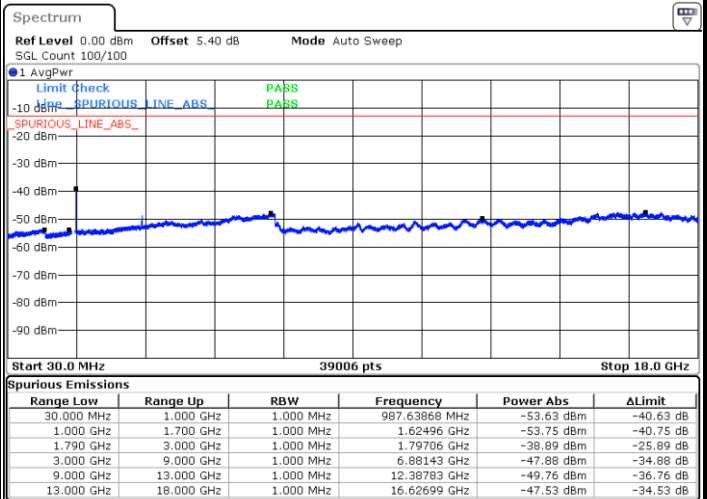

LTE Band 66 / 15MHz

Highest Channel / QPSK

Date: 7.FEB.2019 15:40:40

Highest Channel / 16QAM

Date: 7.FEB.2019 15:42:09

LTE Band 66 / 20MHz

Lowest Channel / QPSK

Date: 7.FEB.2019 16:32:27

Lowest Channel / 16QAM

Date: 7.FEB.2019 16:33:37

LTE Band 66 / 20MHz

Middle Channel / QPSK

Middle Channel / 16QAM

Date: 7.FEB.2019 16:04:42

Date: 7.FEB.2019 16:03:54

Highest Channel / QPSK

Highest Channel / 16QAM

Date: 7.FEB.2019 16:41:52

Date: 7.FEB.2019 16:43:06

LTE Band 66 / 1.4MHz

Lowest Channel / 64QAM

Middle Channel / 64QAM

Date: 7.FEB.2019 13:05:57

Date: 7.FEB.2019 12:34:21