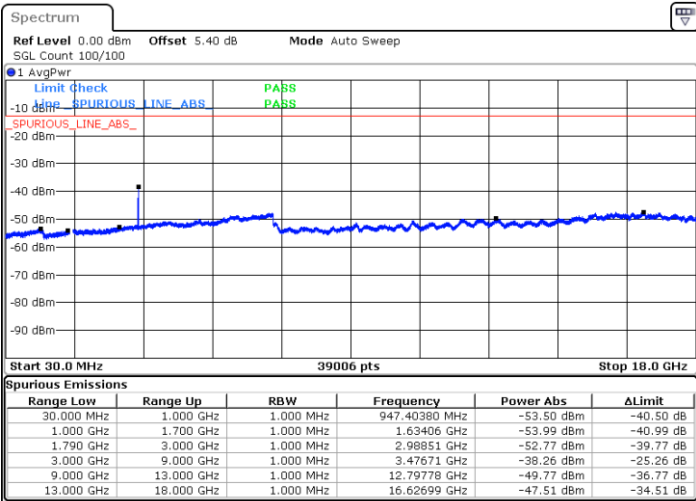

Middle Channel / 16QAM

Date: 7.FEB.2019 14:50:24

Date: 7.FEB.2019 14:49:45

Highest Channel / QPSK

Highest Channel / 16QAM

Date: 7.FEB.2019 15:13:09

Date: 7.FEB.2019 15:10:47

LTE Band 66 / 15MHz

Lowest Channel / QPSK

Lowest Channel / 16QAM

Date: 7.FEB.2019 15:30:35

Date: 7.FEB.2019 15:32:02

Middle Channel / QPSK

Middle Channel / 16QAM

Date: 7.FEB.2019 15:28:10

Date: 7.FEB.2019 15:28:36

LTE Band 66 / 15MHz

Highest Channel / QPSK

Date: 7.FEB.2019 15:40:40

Highest Channel / 16QAM

Date: 7.FEB.2019 15:42:09

LTE Band 66 / 20MHz

Lowest Channel / QPSK

Date: 7.FEB.2019 16:32:27