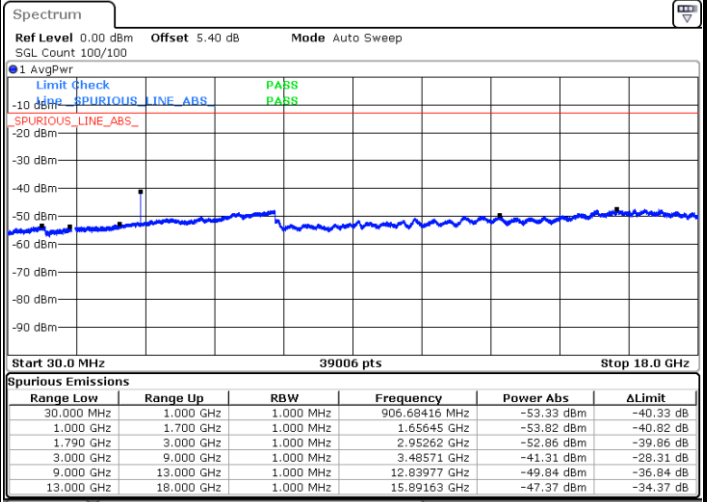

Highest Channel / 16QAM

Date: 7.FEB.2019 16:41:52

Date: 7.FEB.2019 16:43:06

LTE Band 66 / 1.4MHz

Lowest Channel / 64QAM

Middle Channel / 64QAM

Date: 7.FEB.2019 13:05:57

Date: 7.FEB.2019 12:34:21

Highest Channel / 64QAM

Date: 7.FEB.2019 12:29:17

LTE Band 66 / 3MHz

Lowest Channel / 64QAM

Middle Channel / 64QAM

Date: 7.FEB.2019 13:34:42

Date: 7.FEB.2019 13:14:28

Highest Channel / 64QAM

Date: 7.FEB.2019 13:46:42

LTE Band 66 / 5MHz

Lowest Channel / 64QAM

Middle Channel / 64QAM

Date: 7.FEB.2019 14:21:34

Date: 7.FEB.2019 14:09:40

Highest Channel / 64QAM

Date: 7.FEB.2019 14:38:19