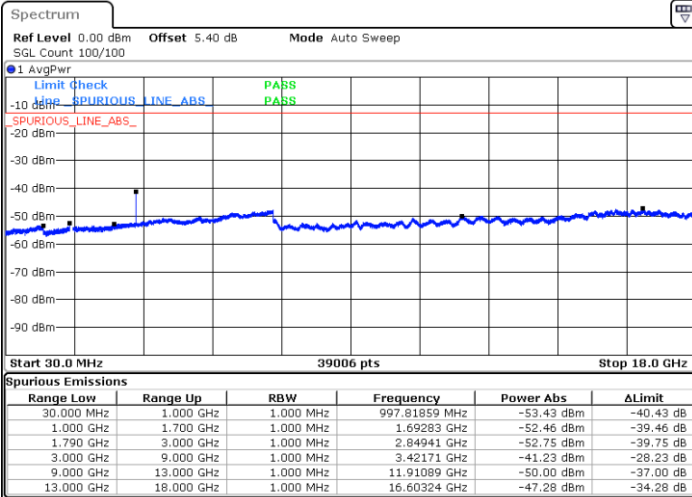

Highest Channel / 64QAM

Date: 7.FEB.2019 12:29:17

LTE Band 66 / 3MHz

Lowest Channel / 64QAM

Middle Channel / 64QAM

Date: 7.FEB.2019 13:34:42

Date: 7.FEB.2019 13:14:28

Highest Channel / 64QAM

Date: 7.FEB.2019 13:46:42

LTE Band 66 / 5MHz

Lowest Channel / 64QAM

Middle Channel / 64QAM

Date: 7.FEB.2019 14:21:34

Date: 7.FEB.2019 14:09:40

Highest Channel / 64QAM

Date: 7.FEB.2019 14:38:19

LTE Band 66 / 10MHz

Lowest Channel / 64QAM

Middle Channel / 64QAM

Date: 7.FEB.2019 14:54:57

Date: 7.FEB.2019 14:51:05

Highest Channel / 64QAM

Date: 7.FEB.2019 15:16:19

LTE Band 66 / 15MHz