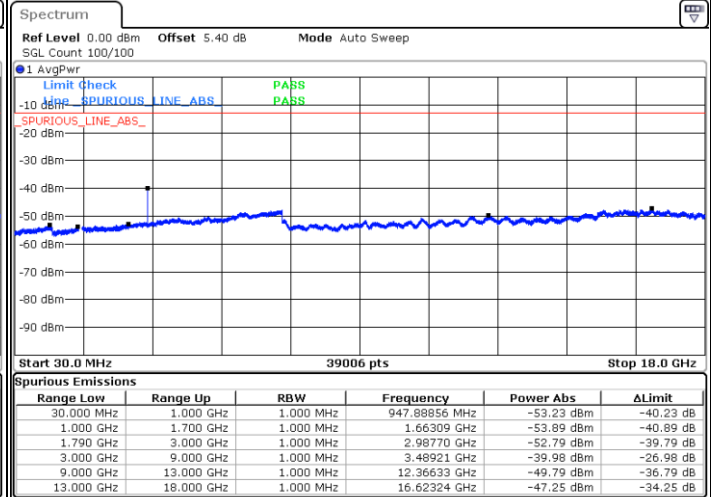

Lowest Channel / 16QAM

Date: 7.FEB.2019 16:33:37

LTE Band 66 / 20MHz

Middle Channel / QPSK

Middle Channel / 16QAM

Date: 7.FEB.2019 16:04:42

Date: 7.FEB.2019 16:03:54

Highest Channel / QPSK

Highest Channel / 16QAM

Date: 7.FEB.2019 16:41:52

Date: 7.FEB.2019 16:43:06

LTE Band 66 / 1.4MHz

Lowest Channel / 64QAM

Middle Channel / 64QAM

Date: 7.FEB.2019 13:05:57

Date: 7.FEB.2019 12:34:21

Highest Channel / 64QAM

Date: 7.FEB.2019 12:29:17

LTE Band 66 / 3MHz

Lowest Channel / 64QAM

Middle Channel / 64QAM

Date: 7.FEB.2019 13:34:42

Date: 7.FEB.2019 13:14:28

Highest Channel / 64QAM