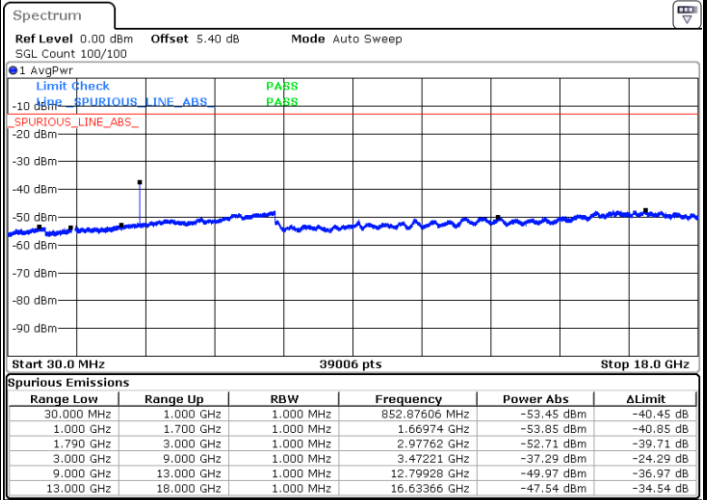

LTE Band 66 / 15MHz

Highest Channel / QPSK

Date: 7.FEB.2019 15:40:40

Highest Channel / 16QAM

Date: 7.FEB.2019 15:42:09

LTE Band 66 / 20MHz

Lowest Channel / QPSK

Date: 7.FEB.2019 16:32:27

Lowest Channel / 16QAM

Date: 7.FEB.2019 16:33:37

LTE Band 66 / 20MHz

Middle Channel / QPSK

Middle Channel / 16QAM

Date: 7.FEB.2019 16:04:42

Date: 7.FEB.2019 16:03:54

Highest Channel / QPSK

Highest Channel / 16QAM

Date: 7.FEB.2019 16:41:52

Date: 7.FEB.2019 16:43:06

LTE Band 66 / 1.4MHz

Lowest Channel / 64QAM

Middle Channel / 64QAM

Date: 7.FEB.2019 13:05:57

Date: 7.FEB.2019 12:34:21