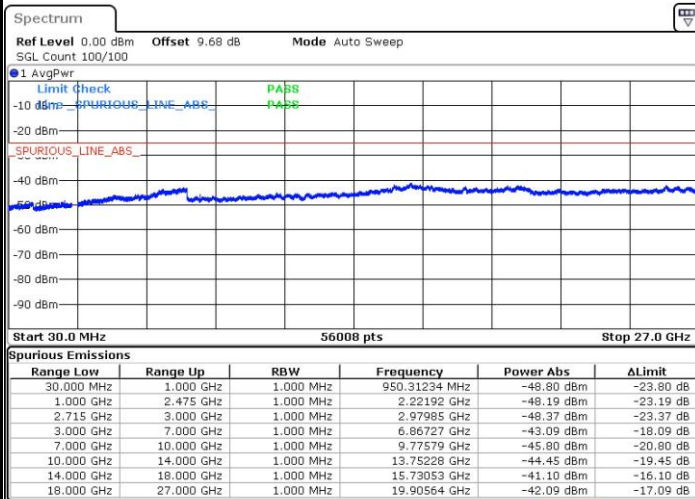

LTE Band 41 / 15MHz

Highest Channel / QPSK

Date: 27. JAN 2019 15:58:17

Highest Channel / 16QAM

Date: 27. JAN 2019 15:59:18

LTE Band 41 / 20MHz

Lowest Channel / QPSK

Date: 27. JAN 2019 15:49:56

Lowest Channel / 16QAM

Date: 27. JAN 2019 15:48:29

LTE Band 41 / 20MHz

Middle Channel / QPSK

Middle Channel / 16QAM

Date: 27.JAN.2019 15:44:04

Date: 27.JAN.2019 15:44:57

Highest Channel / QPSK