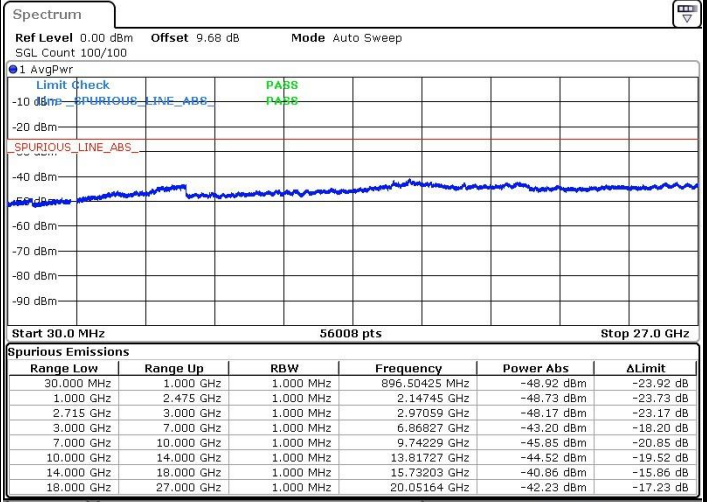

Highest Channel / 16QAM

Date: 27.JAN.2019 15:42:51

Date: 27.JAN.2019 15:41:33

LTE Band 41 / 5MHz

Lowest Channel / 64QAM

Middle Channel / 64QAM

Date: 27.JAN.2019 17:11:42

Date: 27.JAN.2019 17:02:22

Highest Channel / 64QAM

Date: 27.JAN.2019 17:01:25

LTE Band 41 / 10MHz

Lowest Channel / 64QAM

Middle Channel / 64QAM

Date: 27.JAN.2019 16:42:04

Date: 27.JAN.2019 16:30:13

Highest Channel / 64QAM