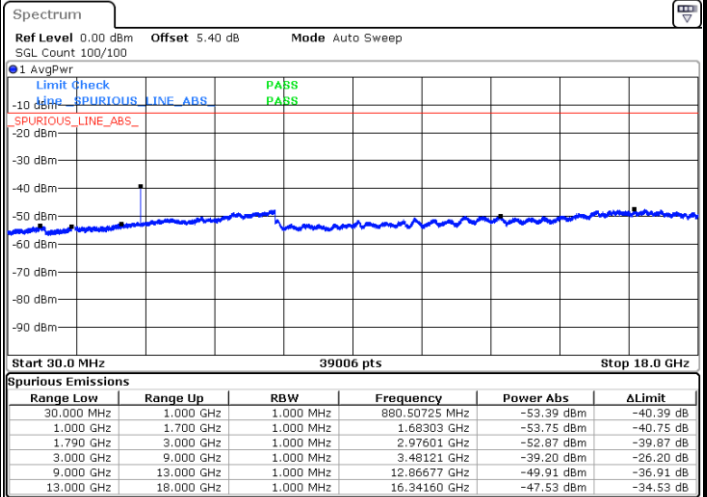

Highest Channel / 64QAM

Date: 7.FEB.2019 12:29:17

LTE Band 66 / 3MHz

Lowest Channel / 64QAM

Middle Channel / 64QAM

Date: 7.FEB.2019 13:34:42

Date: 7.FEB.2019 13:14:28

Highest Channel / 64QAM

Date: 7.FEB.2019 13:46:42

LTE Band 66 / 5MHz

Lowest Channel / 64QAM

Middle Channel / 64QAM

Date: 7.FEB.2019 14:21:34

Date: 7.FEB.2019 14:09:40

Highest Channel / 64QAM

Date: 7.FEB.2019 14:38:19

LTE Band 66 / 10MHz

Lowest Channel / 64QAM

Middle Channel / 64QAM

Date: 7.FEB.2019 14:54:57

Date: 7.FEB.2019 14:51:05

Highest Channel / 64QAM

Date: 7.FEB.2019 15:16:19

LTE Band 66 / 15MHz