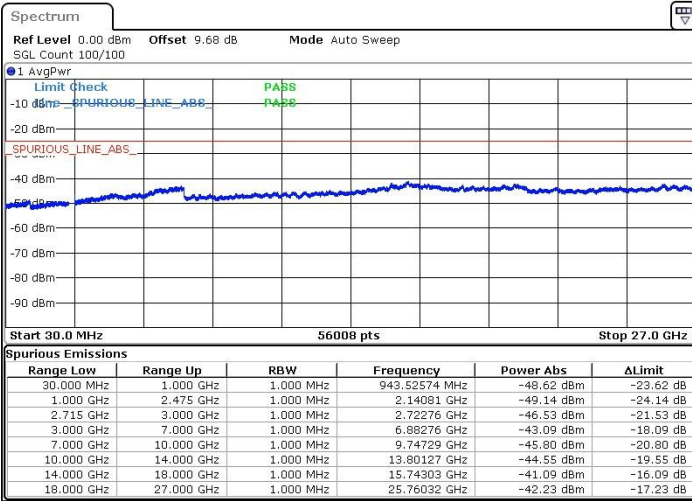

Highest Channel / 16QAM

Date: 27.JAN.2019 15:42:51

Date: 27.JAN.2019 15:41:33

LTE Band 41 / 5MHz

Lowest Channel / 64QAM

Middle Channel / 64QAM

Date: 27.JAN.2019 17:11:42

Date: 27.JAN.2019 17:02:22

Highest Channel / 64QAM

Date: 27.JAN.2019 17:01:25

LTE Band 41 / 10MHz

Lowest Channel / 64QAM

Middle Channel / 64QAM

Date: 27.JAN.2019 16:42:04

Date: 27.JAN.2019 16:30:13

Highest Channel / 64QAM