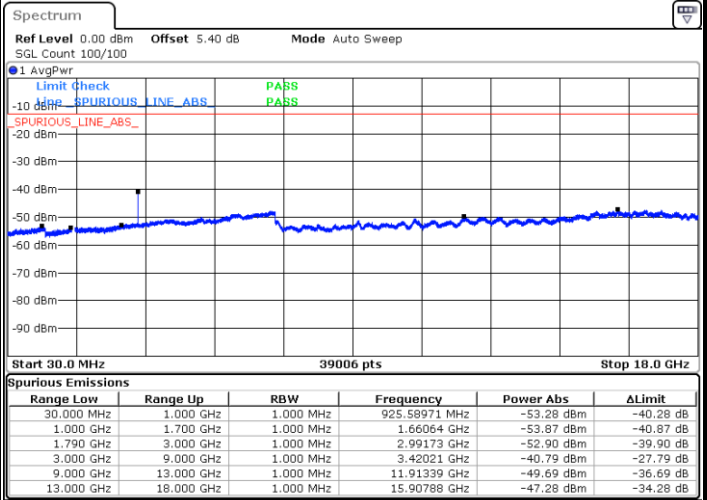

Lowest Channel / 16QAM

Date: 7.FEB.2019 13:31:13

LTE Band 66 / 3MHz

Middle Channel / QPSK

Middle Channel / 16QAM

Date: 7.FEB.2019 13:12:27

Date: 7.FEB.2019 13:13:33

Highest Channel / QPSK

Highest Channel / 16QAM

Date: 7.FEB.2019 13:48:48

Date: 7.FEB.2019 13:47:56

LTE Band 66 / 5MHz

Lowest Channel / QPSK

Lowest Channel / 16QAM

Date: 7.FEB.2019 14:17:30

Date: 7.FEB.2019 14:18:20

Middle Channel / QPSK

Middle Channel / 16QAM

Date: 7.FEB.2019 14:16:02

Date: 7.FEB.2019 14:11:31

LTE Band 66 / 5MHz

Highest Channel / QPSK

Date: 7.FEB.2019 14:34:54

Highest Channel / 16QAM