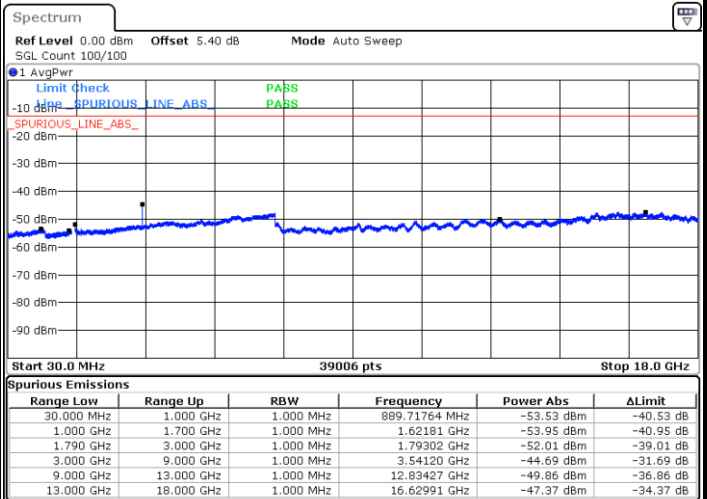

Date: 7.FEB.2019 14:36:28

LTE Band 66 / 10MHz

Lowest Channel / QPSK

Date: 7.FEB.2019 14:52:07

Lowest Channel / 16QAM

Date: 7.FEB.2019 14:53:54

LTE Band 66 / 10MHz

Middle Channel / QPSK

Middle Channel / 16QAM

Date: 7.FEB.2019 14:50:24

Date: 7.FEB.2019 14:49:45

Highest Channel / QPSK

Highest Channel / 16QAM

Date: 7.FEB.2019 15:13:09

Date: 7.FEB.2019 15:10:47

LTE Band 66 / 15MHz

LTE Band 66 / 15MHz

Highest Channel / QPSK

Date: 7.FEB.2019 15:40:40

Highest Channel / 16QAM

Date: 7.FEB.2019 15:42:09

LTE Band 66 / 20MHz

Lowest Channel / QPSK

Date: 7.FEB.2019 16:32:27