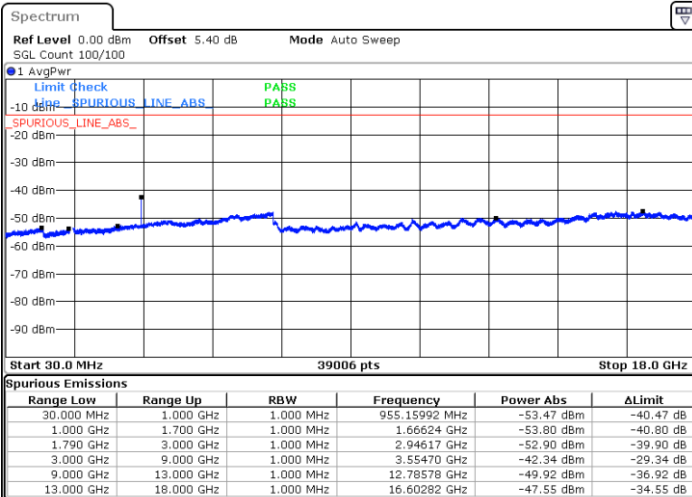

Highest Channel / 16QAM

Date: 7.FEB.2019 16:41:52

Date: 7.FEB.2019 16:43:06

LTE Band 66 / 1.4MHz

Lowest Channel / 64QAM

Middle Channel / 64QAM

Date: 7.FEB.2019 13:05:57

Date: 7.FEB.2019 12:34:21

Highest Channel / 64QAM

Date: 7.FEB.2019 12:29:17

LTE Band 66 / 3MHz

Lowest Channel / 64QAM

Middle Channel / 64QAM

Date: 7.FEB.2019 13:34:42

Date: 7.FEB.2019 13:14:28

Highest Channel / 64QAM

Date: 7.FEB.2019 13:46:42

LTE Band 66 / 5MHz

Lowest Channel / 64QAM

Middle Channel / 64QAM

Date: 7.FEB.2019 14:21:34

Date: 7.FEB.2019 14:09:40

Highest Channel / 64QAM

Date: 7.FEB.2019 14:38:19

LTE Band 66 / 10MHz

Lowest Channel / 64QAM

Middle Channel / 64QAM

Date: 7.FEB.2019 14:54:57

Date: 7.FEB.2019 14:51:05

Highest Channel / 64QAM

Date: 7.FEB.2019 15:16:19

LTE Band 66 / 15MHz