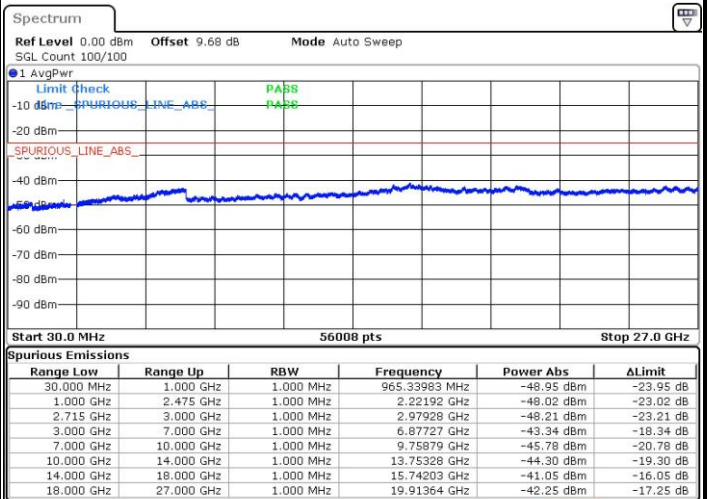

LTE Band 41 / 15MHz

Highest Channel / QPSK

Date: 27. JAN 2019 15:58:17

Highest Channel / 16QAM

Date: 27. JAN 2019 15:59:18

LTE Band 41 / 20MHz

Lowest Channel / QPSK

Date: 27. JAN 2019 15:49:56

Lowest Channel / 16QAM

Date: 27. JAN 2019 15:48:29

LTE Band 41 / 20MHz

Middle Channel / QPSK

Middle Channel / 16QAM

Date: 27.JAN.2019 15:44:04

Date: 27.JAN.2019 15:44:57

Highest Channel / QPSK