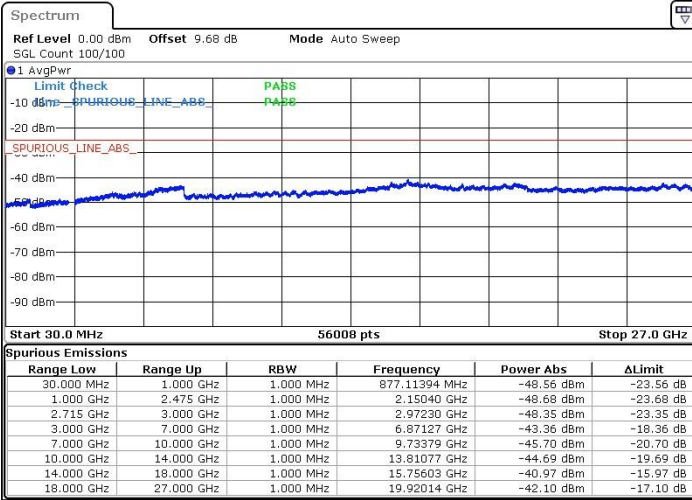

Highest Channel / 64QAM

Date: 27.JAN.2019 17:01:25

LTE Band 41 / 10MHz

Lowest Channel / 64QAM

Middle Channel / 64QAM

Date: 27.JAN.2019 16:42:04

Date: 27.JAN.2019 16:30:13

Highest Channel / 64QAM