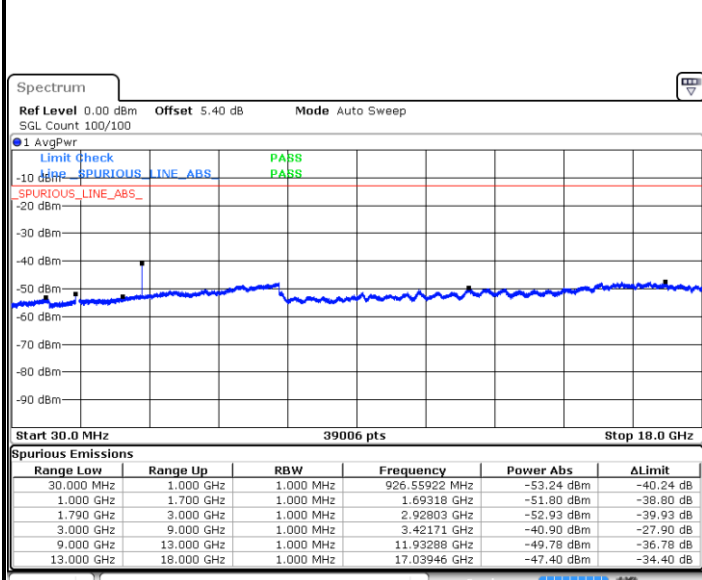

Highest Channel / 16QAM

Date: 7.FEB.2019 13:48:48

Date: 7.FEB.2019 13:47:56

LTE Band 66 / 5MHz

Lowest Channel / QPSK

Lowest Channel / 16QAM

Date: 7.FEB.2019 14:17:30

Date: 7.FEB.2019 14:18:20

Middle Channel / QPSK

Middle Channel / 16QAM

Date: 7.FEB.2019 14:16:02

Date: 7.FEB.2019 14:11:31

LTE Band 66 / 5MHz

Highest Channel / QPSK

Date: 7.FEB.2019 14:34:54

Highest Channel / 16QAM

Date: 7.FEB.2019 14:36:28

LTE Band 66 / 10MHz

Lowest Channel / QPSK

Date: 7.FEB.2019 14:52:07

Lowest Channel / 16QAM

Date: 7.FEB.2019 14:53:54

LTE Band 66 / 10MHz

Middle Channel / QPSK