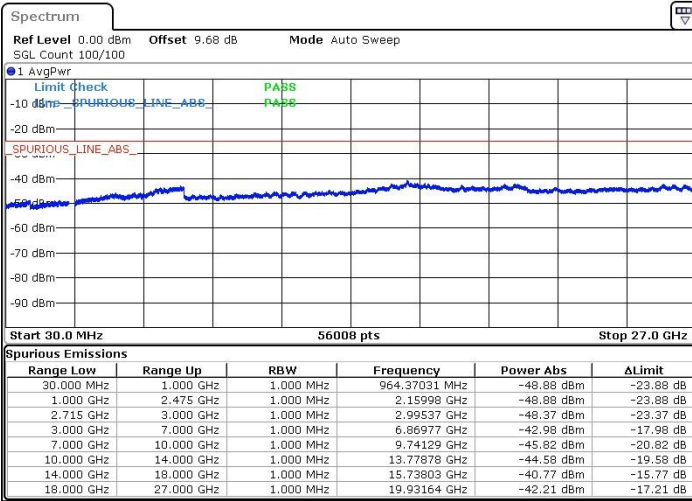

Date: 27.JAN.2019 16:29:05

LTE Band 41 / 15MHz

Lowest Channel / 64QAM

Middle Channel / 64QAM

Date: 27.JAN.2019 16:19:27

Date: 27.JAN.2019 16:04:09

Highest Channel / 64QAM

Date: 27.JAN.2019 16:00:37

LTE Band 41 / 20MHz

Lowest Channel / 64QAM

Middle Channel / 64QAM

Date: 27.JAN.2019 15:46:48

Date: 27.JAN.2019 15:45:51

Highest Channel / 64QAM

Date: 27.JAN.2019 15:40:39

LTE Band 66 / 1.4MHz