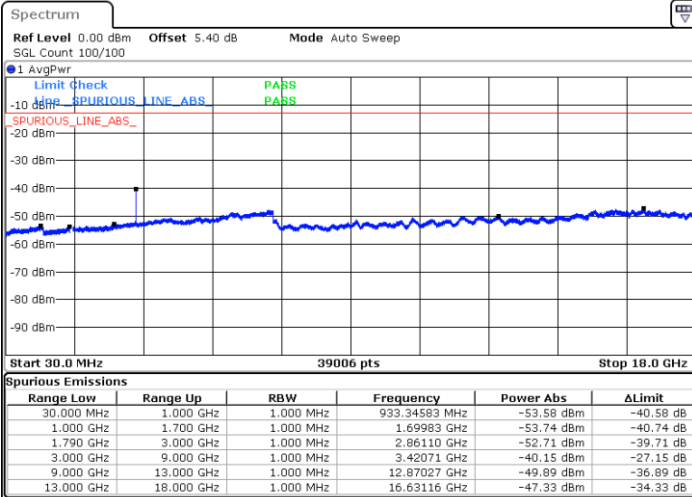

LTE Band 66 / 1.4MHz

Lowest Channel / QPSK

Lowest Channel / 16QAM

Date: 7.FEB.2019 12:47:20

Date: 7.FEB.2019 12:59:07