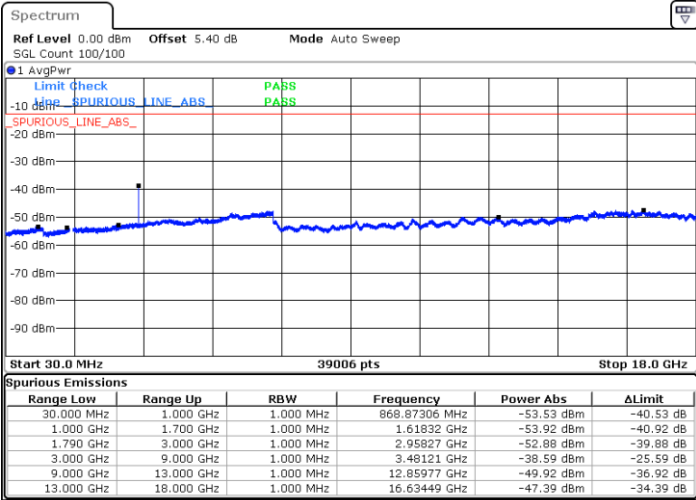

Middle Channel / QPSK

Middle Channel / 16QAM

Date: 7.FEB.2019 14:16:02

Date: 7.FEB.2019 14:11:31

LTE Band 66 / 5MHz

Highest Channel / QPSK

Date: 7.FEB.2019 14:34:54

Highest Channel / 16QAM

Date: 7.FEB.2019 14:36:28

LTE Band 66 / 10MHz

Lowest Channel / QPSK

Date: 7.FEB.2019 14:52:07

Lowest Channel / 16QAM

Date: 7.FEB.2019 14:53:54

LTE Band 66 / 10MHz

Middle Channel / QPSK

Middle Channel / 16QAM

Date: 7.FEB.2019 14:50:24

Date: 7.FEB.2019 14:49:45

Highest Channel / QPSK

Highest Channel / 16QAM

Date: 7.FEB.2019 15:13:09

Date: 7.FEB.2019 15:10:47

LTE Band 66 / 15MHz