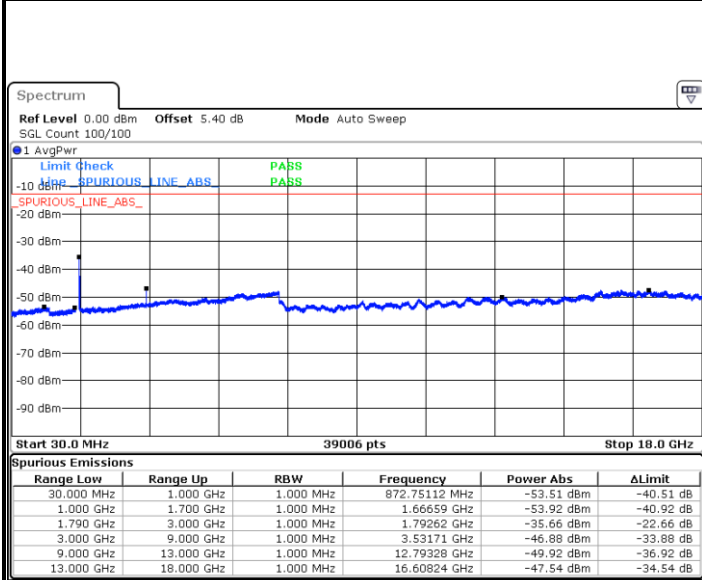

Middle Channel / 16QAM

Date: 7.FEB.2019 14:50:24

Date: 7.FEB.2019 14:49:45

Highest Channel / QPSK

Highest Channel / 16QAM

Date: 7.FEB.2019 15:13:09

Date: 7.FEB.2019 15:10:47

LTE Band 66 / 15MHz

Lowest Channel / QPSK

Lowest Channel / 16QAM

Date: 7.FEB.2019 15:30:35

Date: 7.FEB.2019 15:32:02

Middle Channel / QPSK

Middle Channel / 16QAM

Date: 7.FEB.2019 15:28:10

Date: 7.FEB.2019 15:28:36

LTE Band 66 / 15MHz

Highest Channel / QPSK

Date: 7.FEB.2019 15:40:40

Highest Channel / 16QAM

Date: 7.FEB.2019 15:42:09

LTE Band 66 / 20MHz

Lowest Channel / QPSK

Date: 7.FEB.2019 16:32:27