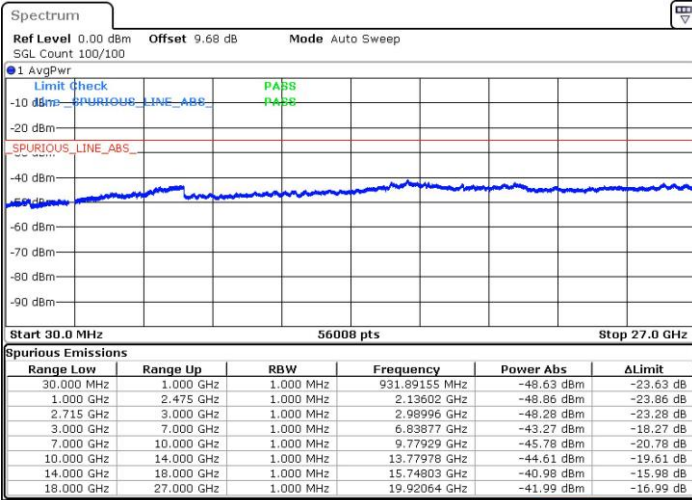

Lowest Channel / 16QAM

Date: 27. JAN 2019 15:48:29

LTE Band 41 / 20MHz

Middle Channel / QPSK

Middle Channel / 16QAM

Date: 27.JAN.2019 15:44:04

Date: 27.JAN.2019 15:44:57

Highest Channel / QPSK

Highest Channel / 16QAM

Date: 27.JAN.2019 15:42:51

Date: 27.JAN.2019 15:41:33

LTE Band 41 / 5MHz

Lowest Channel / 64QAM

Middle Channel / 64QAM

Date: 27.JAN.2019 17:11:42

Date: 27.JAN.2019 17:02:22