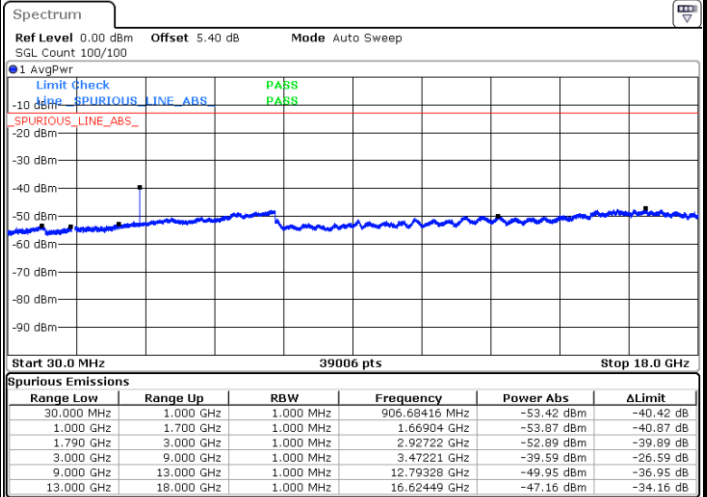

LTE Band 66 / 10MHz

Lowest Channel / 64QAM

Middle Channel / 64QAM

Date: 7.FEB.2019 14:54:57

Date: 7.FEB.2019 14:51:05

Highest Channel / 64QAM

Date: 7.FEB.2019 15:16:19

LTE Band 66 / 15MHz

Lowest Channel / 64QAM

Middle Channel / 64QAM

Date: 7.FEB.2019 15:33:03

Date: 7.FEB.2019 15:25:51

Highest Channel / 64QAM

Date: 7.FEB.2019 15:55:13

LTE Band 66 / 20MHz

Lowest Channel / 64QAM

Middle Channel / 64QAM

Date: 7.FEB.2019 16:34:49

Date: 7.FEB.2019 16:00:36

Highest Channel / 64QAM

Date: 7.FEB.2019 16:47:50

LTE Band 71 / 5MHz

Lowest Channel / QPSK

Lowest Channel / 16QAM