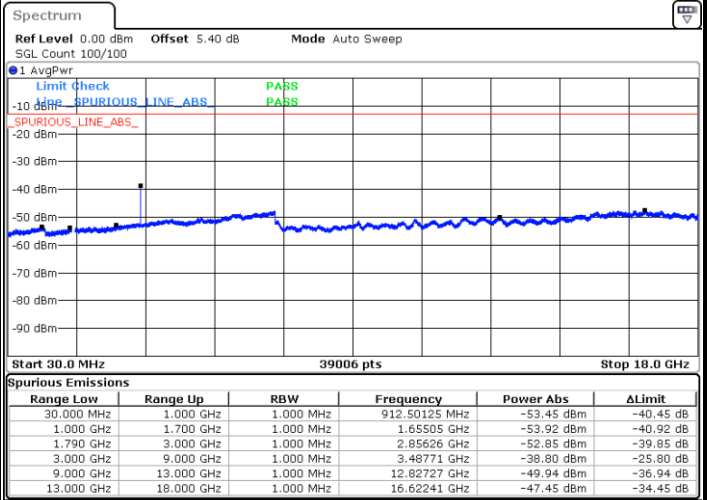

LTE Band 66 / 1.4MHz

Highest Channel / QPSK

Date: 7.FEB.2019 12:26:52

Highest Channel / 16QAM

Date: 7.FEB.2019 12:28:32

LTE Band 66 / 3MHz

Lowest Channel / QPSK

Date: 7.FEB.2019 13:30:27

Lowest Channel / 16QAM

Date: 7.FEB.2019 13:31:13

LTE Band 66 / 3MHz

Middle Channel / QPSK

Middle Channel / 16QAM

Date: 7.FEB.2019 13:12:27

Date: 7.FEB.2019 13:13:33

Highest Channel / QPSK

Highest Channel / 16QAM

Date: 7.FEB.2019 13:48:48

Date: 7.FEB.2019 13:47:56

LTE Band 66 / 5MHz

Lowest Channel / QPSK

Lowest Channel / 16QAM

Date: 7.FEB.2019 14:17:30

Date: 7.FEB.2019 14:18:20