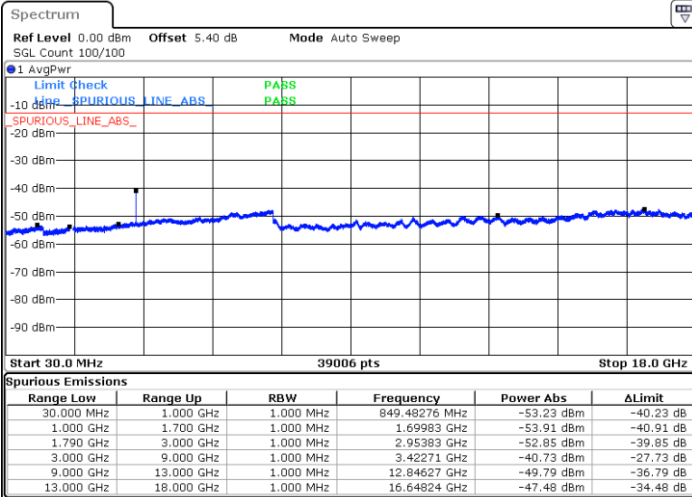

LTE Band 66 / 10MHz

Lowest Channel / 64QAM

Middle Channel / 64QAM

Date: 7.FEB.2019 14:54:57

Date: 7.FEB.2019 14:51:05

Highest Channel / 64QAM

Date: 7.FEB.2019 15:16:19

LTE Band 66 / 15MHz

Lowest Channel / 64QAM

Middle Channel / 64QAM

Date: 7.FEB.2019 15:33:03

Date: 7.FEB.2019 15:25:51

Highest Channel / 64QAM

Date: 7.FEB.2019 15:55:13

LTE Band 66 / 20MHz

Lowest Channel / 64QAM

Middle Channel / 64QAM

Date: 7.FEB.2019 16:34:49

Date: 7.FEB.2019 16:00:36

Highest Channel / 64QAM

Date: 7.FEB.2019 16:47:50

LTE Band 71 / 5MHz

Lowest Channel / QPSK

Lowest Channel / 16QAM