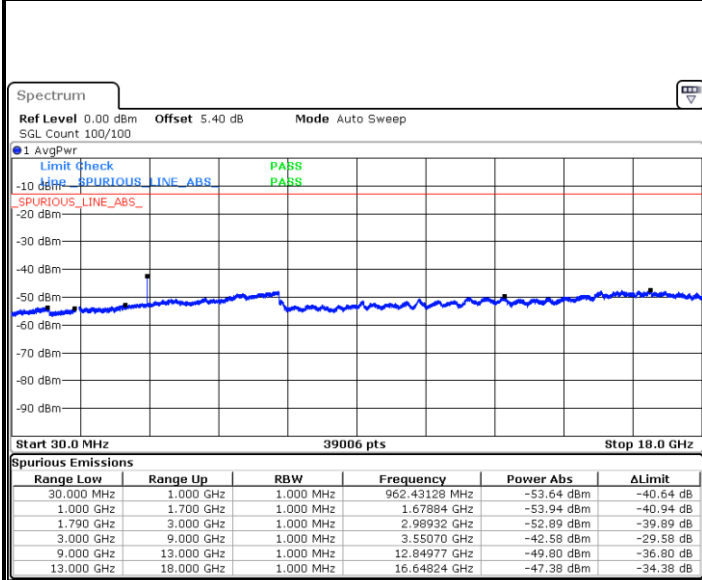

Highest Channel / 16QAM

Date: 7.FEB.2019 13:48:48

Date: 7.FEB.2019 13:47:56

LTE Band 66 / 5MHz

Lowest Channel / QPSK

Lowest Channel / 16QAM

Date: 7.FEB.2019 14:17:30

Date: 7.FEB.2019 14:18:20

Middle Channel / QPSK

Middle Channel / 16QAM

Date: 7.FEB.2019 14:16:02

Date: 7.FEB.2019 14:11:31

LTE Band 66 / 5MHz

Highest Channel / QPSK

Date: 7.FEB.2019 14:34:54

Highest Channel / 16QAM

Date: 7.FEB.2019 14:36:28

LTE Band 66 / 10MHz

Lowest Channel / QPSK

Date: 7.FEB.2019 14:52:07

Lowest Channel / 16QAM

Date: 7.FEB.2019 14:53:54

LTE Band 66 / 10MHz

Middle Channel / QPSK

Middle Channel / 16QAM

Date: 7.FEB.2019 14:50:24

Date: 7.FEB.2019 14:49:45

Highest Channel / QPSK

Highest Channel / 16QAM

Date: 7.FEB.2019 15:13:09

Date: 7.FEB.2019 15:10:47

LTE Band 66 / 15MHz