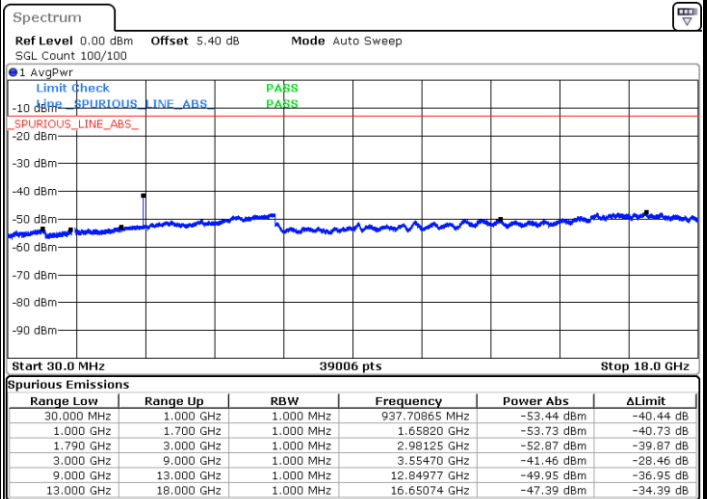

LTE Band 66 / 1.4MHz

Highest Channel / QPSK

Date: 7.FEB.2019 12:26:52

Highest Channel / 16QAM

Date: 7.FEB.2019 12:28:32

LTE Band 66 / 3MHz

Lowest Channel / QPSK

Date: 7.FEB.2019 13:30:27

Lowest Channel / 16QAM

Date: 7.FEB.2019 13:31:13

LTE Band 66 / 3MHz

Middle Channel / QPSK

Middle Channel / 16QAM

Date: 7.FEB.2019 13:12:27

Date: 7.FEB.2019 13:13:33

Highest Channel / QPSK

Highest Channel / 16QAM

Date: 7.FEB.2019 13:48:48

Date: 7.FEB.2019 13:47:56

LTE Band 66 / 5MHz

Lowest Channel / QPSK

Lowest Channel / 16QAM

Date: 7.FEB.2019 14:17:30

Date: 7.FEB.2019 14:18:20