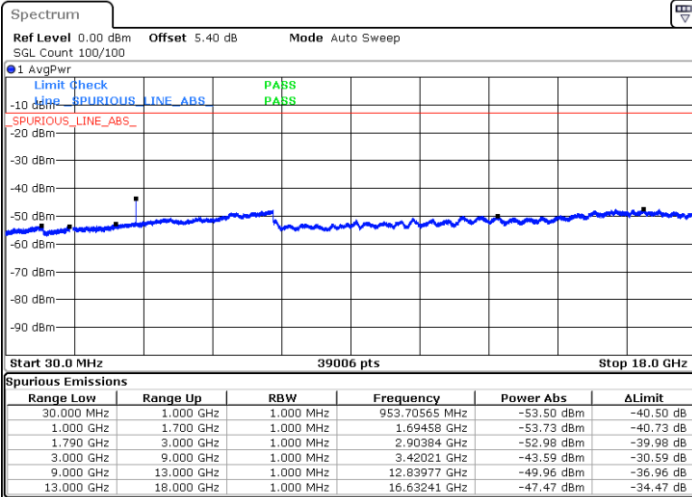

Lowest Channel / 16QAM

Date: 7.FEB.2019 16:33:37

LTE Band 66 / 20MHz

Middle Channel / QPSK

Middle Channel / 16QAM

Date: 7.FEB.2019 16:04:42

Date: 7.FEB.2019 16:03:54

Highest Channel / QPSK

Highest Channel / 16QAM

Date: 7.FEB.2019 16:41:52

Date: 7.FEB.2019 16:43:06

LTE Band 66 / 1.4MHz

Lowest Channel / 64QAM

Middle Channel / 64QAM

Date: 7.FEB.2019 13:05:57

Date: 7.FEB.2019 12:34:21

Highest Channel / 64QAM

Date: 7.FEB.2019 12:29:17

LTE Band 66 / 3MHz

Lowest Channel / 64QAM

Middle Channel / 64QAM

Date: 7.FEB.2019 13:34:42

Date: 7.FEB.2019 13:14:28

Highest Channel / 64QAM