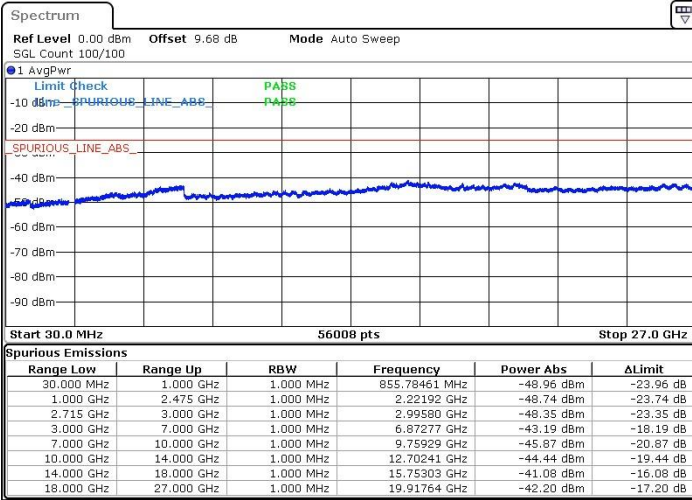

Date: 27.JAN.2019 16:29:05

LTE Band 41 / 15MHz

Lowest Channel / 64QAM

Middle Channel / 64QAM

Date: 27.JAN.2019 16:19:27

Date: 27.JAN.2019 16:04:09

Highest Channel / 64QAM

Date: 27.JAN.2019 16:00:37

LTE Band 41 / 20MHz

Lowest Channel / 64QAM

Middle Channel / 64QAM

Date: 27.JAN.2019 15:46:48

Date: 27.JAN.2019 15:45:51

Highest Channel / 64QAM

Date: 27.JAN.2019 15:40:39

LTE Band 66 / 1.4MHz