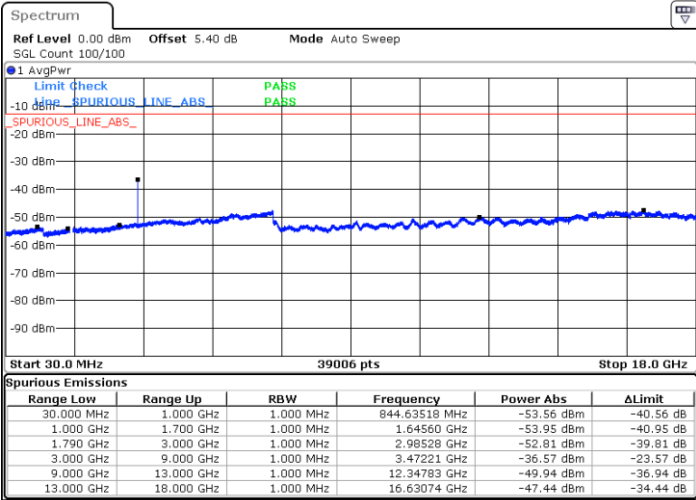

LTE Band 66 / 15MHz

Highest Channel / QPSK

Date: 7.FEB.2019 15:40:40

Highest Channel / 16QAM

Date: 7.FEB.2019 15:42:09

LTE Band 66 / 20MHz

Lowest Channel / QPSK

Date: 7.FEB.2019 16:32:27

Lowest Channel / 16QAM

Date: 7.FEB.2019 16:33:37

LTE Band 66 / 20MHz

Middle Channel / QPSK

Middle Channel / 16QAM

Date: 7.FEB.2019 16:04:42

Date: 7.FEB.2019 16:03:54

Highest Channel / QPSK

Highest Channel / 16QAM

Date: 7.FEB.2019 16:41:52

Date: 7.FEB.2019 16:43:06

LTE Band 66 / 1.4MHz

Lowest Channel / 64QAM

Middle Channel / 64QAM

Date: 7.FEB.2019 13:05:57

Date: 7.FEB.2019 12:34:21

Highest Channel / 64QAM

Date: 7.FEB.2019 12:29:17

LTE Band 66 / 3MHz

Lowest Channel / 64QAM

Middle Channel / 64QAM

Date: 7.FEB.2019 13:34:42

Date: 7.FEB.2019 13:14:28

Highest Channel / 64QAM