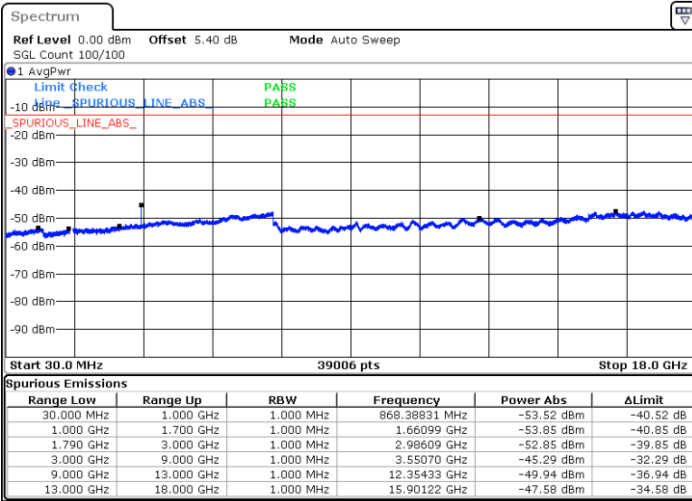

Highest Channel / 64QAM

Date: 7.FEB.2019 12:29:17

LTE Band 66 / 3MHz

Lowest Channel / 64QAM

Middle Channel / 64QAM

Date: 7.FEB.2019 13:34:42

Date: 7.FEB.2019 13:14:28

Highest Channel / 64QAM

Date: 7.FEB.2019 13:46:42

LTE Band 66 / 5MHz

Lowest Channel / 64QAM

Middle Channel / 64QAM

Date: 7.FEB.2019 14:21:34

Date: 7.FEB.2019 14:09:40

Highest Channel / 64QAM

Date: 7.FEB.2019 14:38:19

LTE Band 66 / 10MHz

Lowest Channel / 64QAM

Middle Channel / 64QAM

Date: 7.FEB.2019 14:54:57

Date: 7.FEB.2019 14:51:05

Highest Channel / 64QAM

Date: 7.FEB.2019 15:16:19

LTE Band 66 / 15MHz