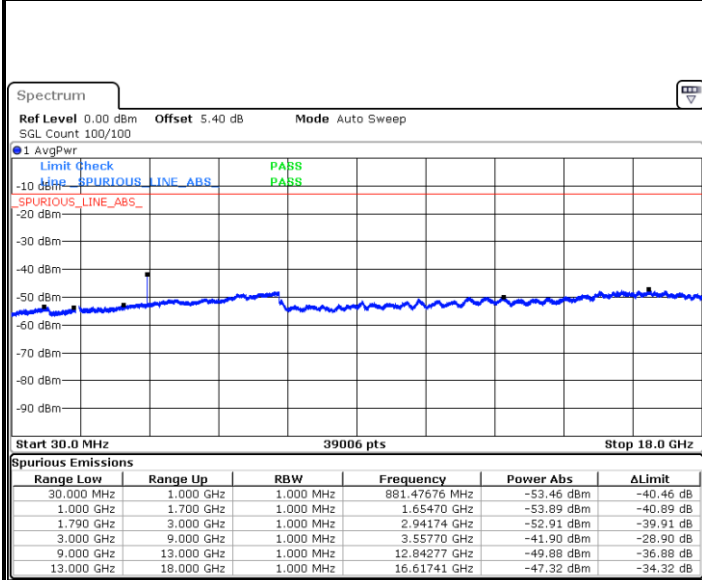

LTE Band 41 / 20MHz

Lowest Channel / 64QAM

Middle Channel / 64QAM

Date: 27.JAN.2019 15:46:48

Date: 27.JAN.2019 15:45:51

Highest Channel / 64QAM

Date: 27.JAN.2019 15:40:39

LTE Band 66 / 1.4MHz

Lowest Channel / QPSK

Lowest Channel / 16QAM

Date: 7.FEB.2019 12:47:20

Date: 7.FEB.2019 12:59:07

Middle Channel / QPSK

Middle Channel / 16QAM

Date: 7.FEB.2019 12:31:30

Date: 7.FEB.2019 12:33:14

LTE Band 66 / 1.4MHz

Highest Channel / QPSK

Date: 7.FEB.2019 12:26:52

Highest Channel / 16QAM

Date: 7.FEB.2019 12:28:32

LTE Band 66 / 3MHz

Lowest Channel / QPSK

Date: 7.FEB.2019 13:30:27