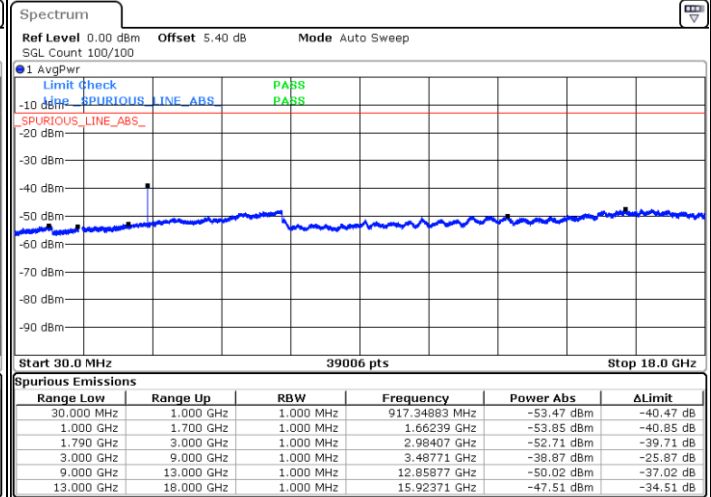

Highest Channel / 16QAM

Date: 7.FEB.2019 16:41:52

Date: 7.FEB.2019 16:43:06

LTE Band 66 / 1.4MHz

Lowest Channel / 64QAM

Middle Channel / 64QAM

Date: 7.FEB.2019 13:05:57

Date: 7.FEB.2019 12:34:21

Highest Channel / 64QAM

Date: 7.FEB.2019 12:29:17

LTE Band 66 / 3MHz

Lowest Channel / 64QAM

Middle Channel / 64QAM

Date: 7.FEB.2019 13:34:42

Date: 7.FEB.2019 13:14:28

Highest Channel / 64QAM

Date: 7.FEB.2019 13:46:42

LTE Band 66 / 5MHz

Lowest Channel / 64QAM

Middle Channel / 64QAM

Date: 7.FEB.2019 14:21:34

Date: 7.FEB.2019 14:09:40

Highest Channel / 64QAM

Date: 7.FEB.2019 14:38:19

LTE Band 66 / 10MHz

Lowest Channel / 64QAM

Middle Channel / 64QAM

Date: 7.FEB.2019 14:54:57

Date: 7.FEB.2019 14:51:05

Highest Channel / 64QAM

Date: 7.FEB.2019 15:16:19

LTE Band 66 / 15MHz