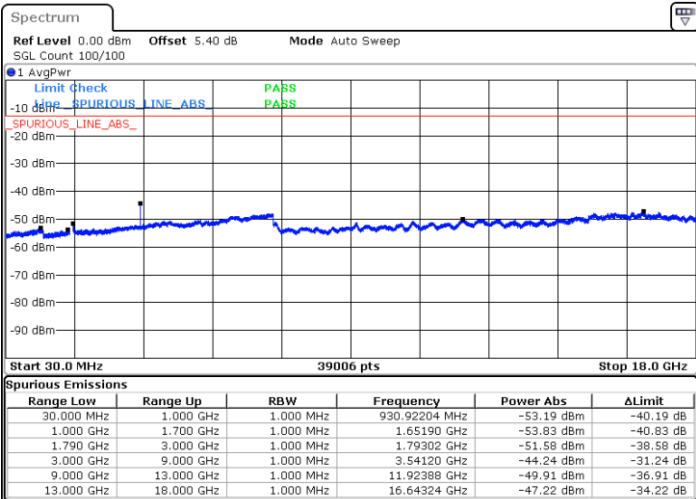

Date: 7.FEB.2019 14:36:28

LTE Band 66 / 10MHz

Lowest Channel / QPSK

Date: 7.FEB.2019 14:52:07

Lowest Channel / 16QAM

Date: 7.FEB.2019 14:53:54

LTE Band 66 / 10MHz

Middle Channel / QPSK

Middle Channel / 16QAM

Date: 7.FEB.2019 14:50:24

Date: 7.FEB.2019 14:49:45

Highest Channel / QPSK

Highest Channel / 16QAM

Date: 7.FEB.2019 15:13:09

Date: 7.FEB.2019 15:10:47

LTE Band 66 / 15MHz