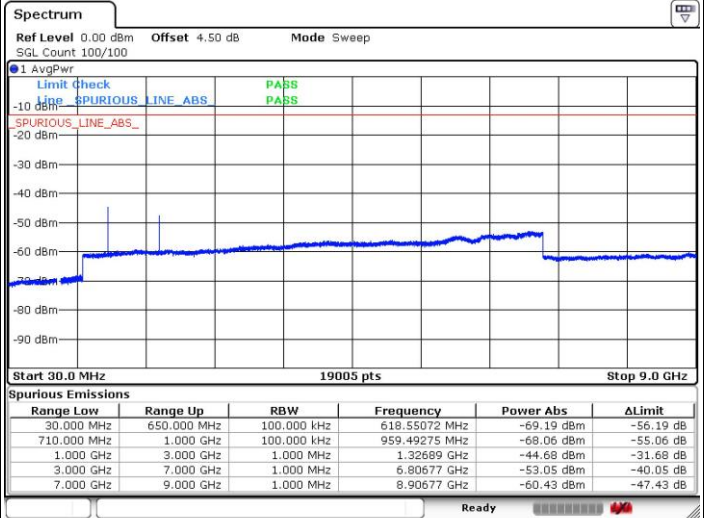

LTE Band 66 / 10MHz

Lowest Channel / 64QAM

Middle Channel / 64QAM

Date: 7.FEB.2019 14:54:57

Date: 7.FEB.2019 14:51:05

Highest Channel / 64QAM

Date: 7.FEB.2019 15:16:19

LTE Band 66 / 15MHz

Lowest Channel / 64QAM

Middle Channel / 64QAM

Date: 7.FEB.2019 15:33:03

Date: 7.FEB.2019 15:25:51

Highest Channel / 64QAM

Date: 7.FEB.2019 15:55:13

LTE Band 66 / 20MHz

Lowest Channel / 64QAM

Middle Channel / 64QAM

Date: 7.FEB.2019 16:34:49

Date: 7.FEB.2019 16:00:36

Highest Channel / 64QAM

Date: 7.FEB.2019 16:47:50

LTE Band 71 / 5MHz

Lowest Channel / QPSK

Lowest Channel / 16QAM