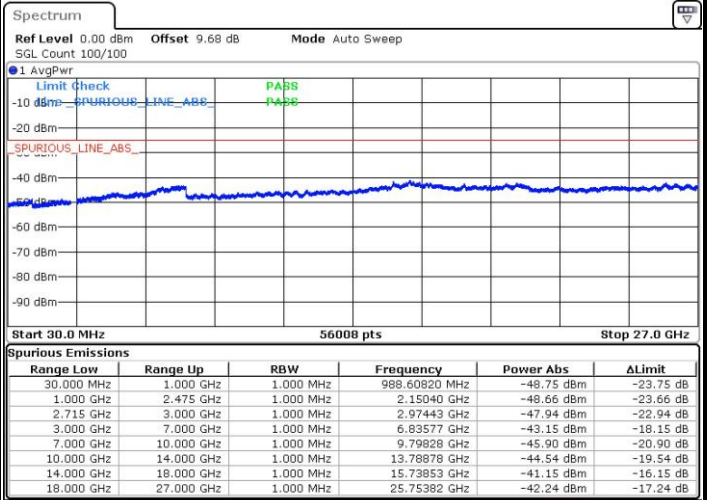

LTE Band 41 / 15MHz

Highest Channel / QPSK

Date: 27. JAN 2019 15:58:17

Highest Channel / 16QAM

Date: 27. JAN 2019 15:59:18

LTE Band 41 / 20MHz

Lowest Channel / QPSK

Date: 27. JAN 2019 15:49:56

Lowest Channel / 16QAM

Date: 27. JAN 2019 15:48:29

LTE Band 41 / 20MHz

Middle Channel / QPSK

Middle Channel / 16QAM

Date: 27.JAN.2019 15:44:04

Date: 27.JAN.2019 15:44:57

Highest Channel / QPSK