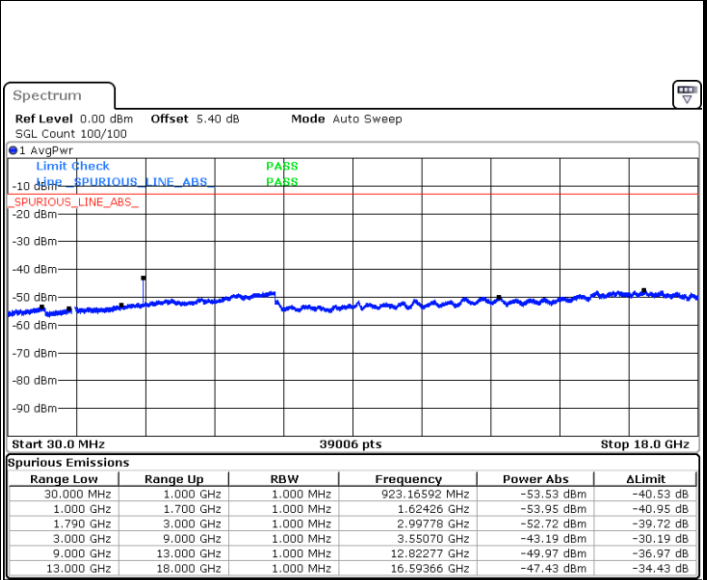

Highest Channel / 16QAM

Date: 7.FEB.2019 13:48:48

Date: 7.FEB.2019 13:47:56

LTE Band 66 / 5MHz

Lowest Channel / QPSK

Lowest Channel / 16QAM

Date: 7.FEB.2019 14:17:30

Date: 7.FEB.2019 14:18:20

Middle Channel / QPSK

Middle Channel / 16QAM

Date: 7.FEB.2019 14:16:02

Date: 7.FEB.2019 14:11:31

LTE Band 66 / 5MHz

Highest Channel / QPSK

Date: 7.FEB.2019 14:34:54

Highest Channel / 16QAM

Date: 7.FEB.2019 14:36:28

LTE Band 66 / 10MHz

Lowest Channel / QPSK

Date: 7.FEB.2019 14:52:07

Lowest Channel / 16QAM

Date: 7.FEB.2019 14:53:54

LTE Band 66 / 10MHz

Middle Channel / QPSK