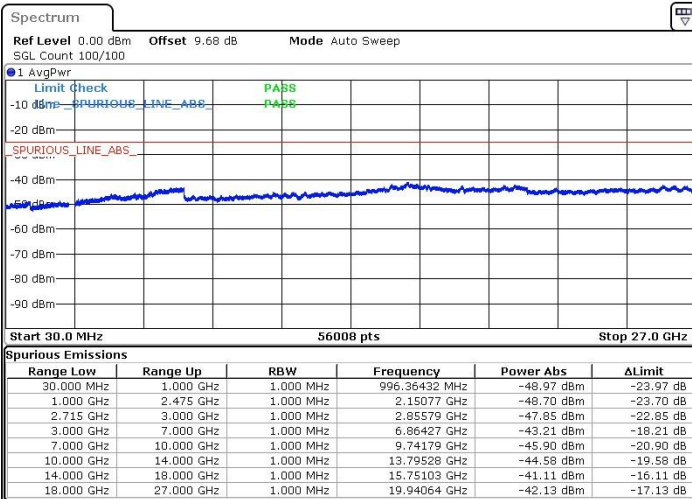

LTE Band 41 / 20MHz

Lowest Channel / 64QAM

Middle Channel / 64QAM

Date: 27.JAN.2019 15:46:48

Date: 27.JAN.2019 15:45:51

Highest Channel / 64QAM

Date: 27.JAN.2019 15:40:39

LTE Band 66 / 1.4MHz