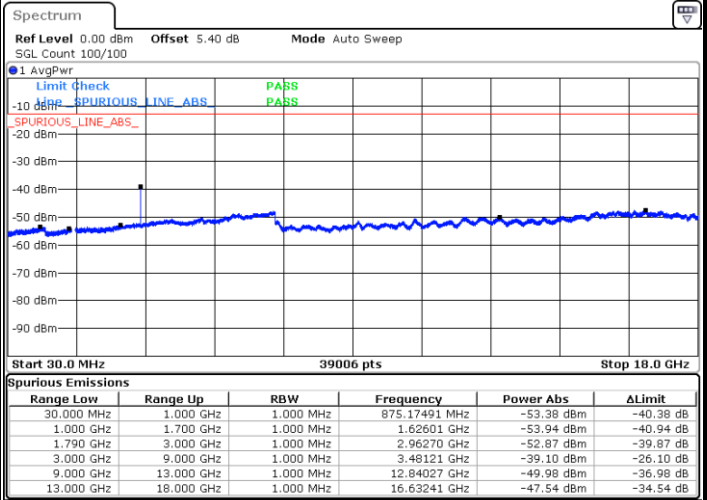

Middle Channel / QPSK

Middle Channel / 16QAM

Date: 7.FEB.2019 14:16:02

Date: 7.FEB.2019 14:11:31

LTE Band 66 / 5MHz

Highest Channel / QPSK

Date: 7.FEB.2019 14:34:54

Highest Channel / 16QAM

Date: 7.FEB.2019 14:36:28

LTE Band 66 / 10MHz

Lowest Channel / QPSK

Date: 7.FEB.2019 14:52:07

Lowest Channel / 16QAM

Date: 7.FEB.2019 14:53:54

LTE Band 66 / 10MHz

Middle Channel / QPSK

Middle Channel / 16QAM

Date: 7.FEB.2019 14:50:24

Date: 7.FEB.2019 14:49:45

Highest Channel / QPSK

Highest Channel / 16QAM

Date: 7.FEB.2019 15:13:09

Date: 7.FEB.2019 15:10:47

LTE Band 66 / 15MHz