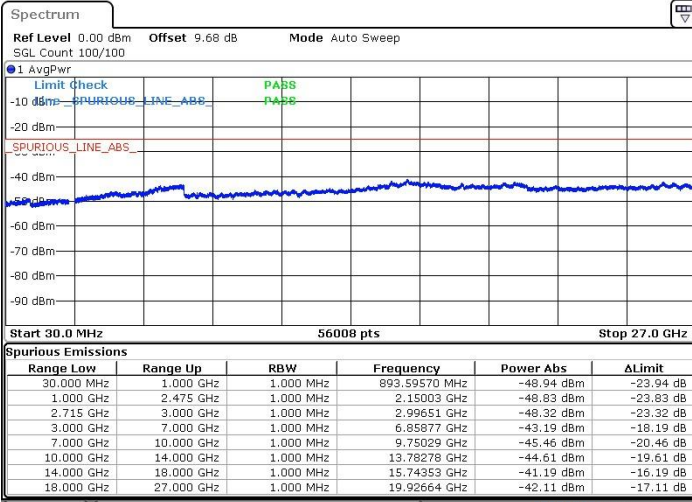

LTE Band 41 / 15MHz

Lowest Channel / 64QAM

Middle Channel / 64QAM

Date: 27.JAN.2019 16:19:27

Date: 27.JAN.2019 16:04:09