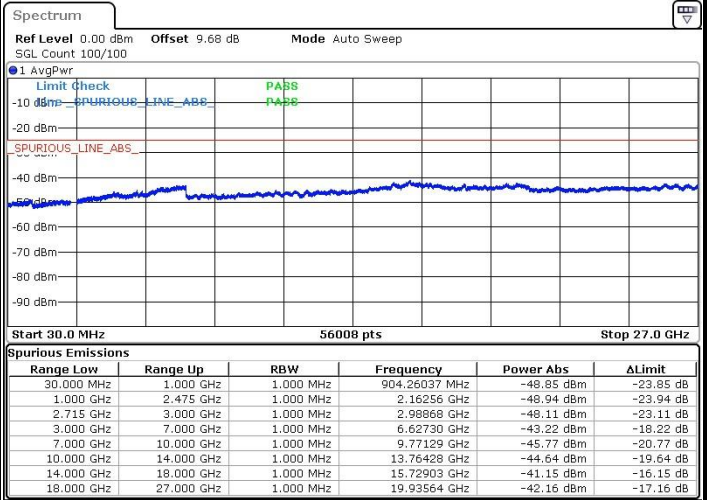

Highest Channel / 64QAM

Date: 27.JAN.2019 17:01:25

LTE Band 41 / 10MHz

Lowest Channel / 64QAM

Middle Channel / 64QAM

Date: 27.JAN.2019 16:42:04

Date: 27.JAN.2019 16:30:13

Highest Channel / 64QAM

Date: 27.JAN.2019 16:29:05

LTE Band 41 / 15MHz

Lowest Channel / 64QAM

Middle Channel / 64QAM

Date: 27.JAN.2019 16:19:27

Date: 27.JAN.2019 16:04:09

Highest Channel / 64QAM

Date: 27.JAN.2019 16:00:37