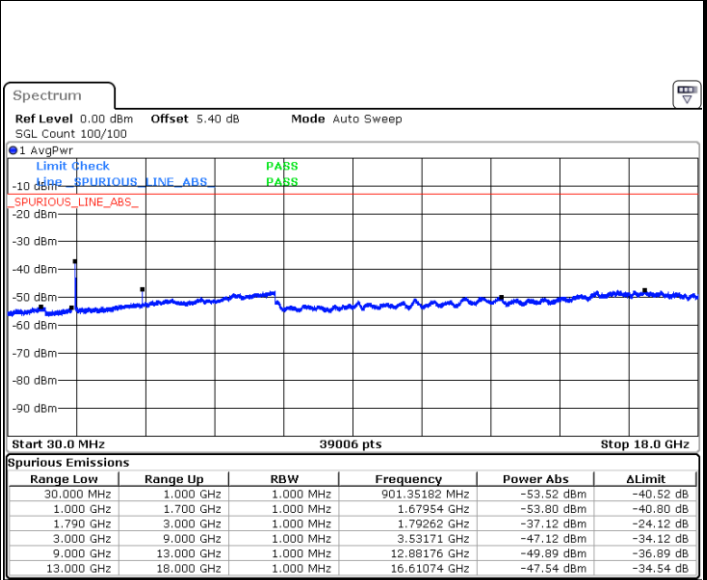

Middle Channel / 16QAM

Date: 7.FEB.2019 14:50:24

Date: 7.FEB.2019 14:49:45

Highest Channel / QPSK

Highest Channel / 16QAM

Date: 7.FEB.2019 15:13:09

Date: 7.FEB.2019 15:10:47

LTE Band 66 / 15MHz

Lowest Channel / QPSK

Lowest Channel / 16QAM

Date: 7.FEB.2019 15:30:35

Date: 7.FEB.2019 15:32:02

Middle Channel / QPSK

Middle Channel / 16QAM

Date: 7.FEB.2019 15:28:10

Date: 7.FEB.2019 15:28:36

LTE Band 66 / 15MHz

Highest Channel / QPSK

Date: 7.FEB.2019 15:40:40

Highest Channel / 16QAM

Date: 7.FEB.2019 15:42:09

LTE Band 66 / 20MHz

Lowest Channel / QPSK

Date: 7.FEB.2019 16:32:27