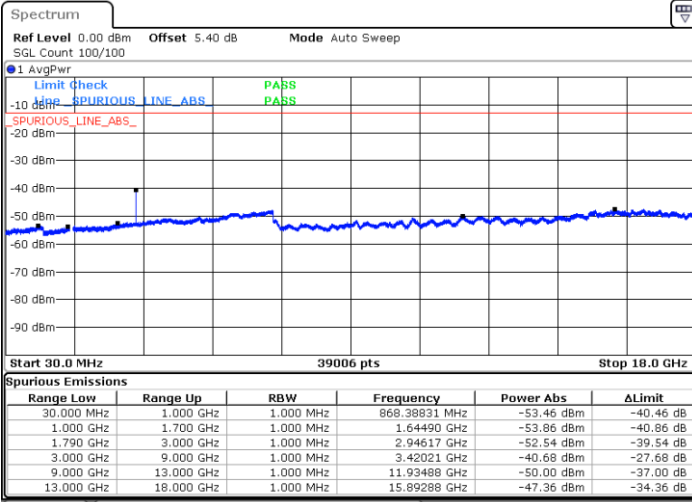

Highest Channel / 16QAM

Date: 7.FEB.2019 16:41:52

Date: 7.FEB.2019 16:43:06

LTE Band 66 / 1.4MHz

Lowest Channel / 64QAM

Middle Channel / 64QAM

Date: 7.FEB.2019 13:05:57

Date: 7.FEB.2019 12:34:21

Highest Channel / 64QAM

Date: 7.FEB.2019 12:29:17

LTE Band 66 / 3MHz

Lowest Channel / 64QAM

Middle Channel / 64QAM

Date: 7.FEB.2019 13:34:42

Date: 7.FEB.2019 13:14:28

Highest Channel / 64QAM

Date: 7.FEB.2019 13:46:42

LTE Band 66 / 5MHz

Lowest Channel / 64QAM

Middle Channel / 64QAM

Date: 7.FEB.2019 14:21:34

Date: 7.FEB.2019 14:09:40

Highest Channel / 64QAM

Date: 7.FEB.2019 14:38:19