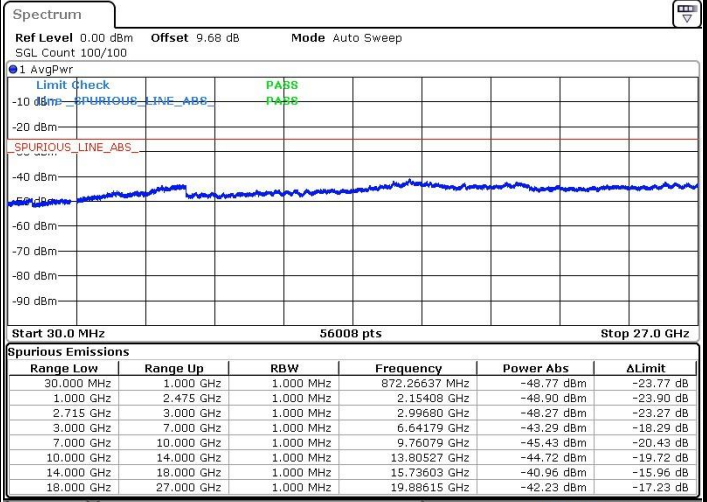

Highest Channel / 16QAM

Date: 27.JAN.2019 15:42:51

Date: 27.JAN.2019 15:41:33

LTE Band 41 / 5MHz

Lowest Channel / 64QAM

Middle Channel / 64QAM

Date: 27.JAN.2019 17:11:42

Date: 27.JAN.2019 17:02:22

Highest Channel / 64QAM

Date: 27.JAN.2019 17:01:25

LTE Band 41 / 10MHz

Lowest Channel / 64QAM

Middle Channel / 64QAM

Date: 27.JAN.2019 16:42:04

Date: 27.JAN.2019 16:30:13

Highest Channel / 64QAM

Date: 27.JAN.2019 16:29:05

LTE Band 41 / 15MHz

Lowest Channel / 64QAM

Middle Channel / 64QAM

Date: 27.JAN.2019 16:19:27

Date: 27.JAN.2019 16:04:09

Highest Channel / 64QAM

Date: 27.JAN.2019 16:00:37