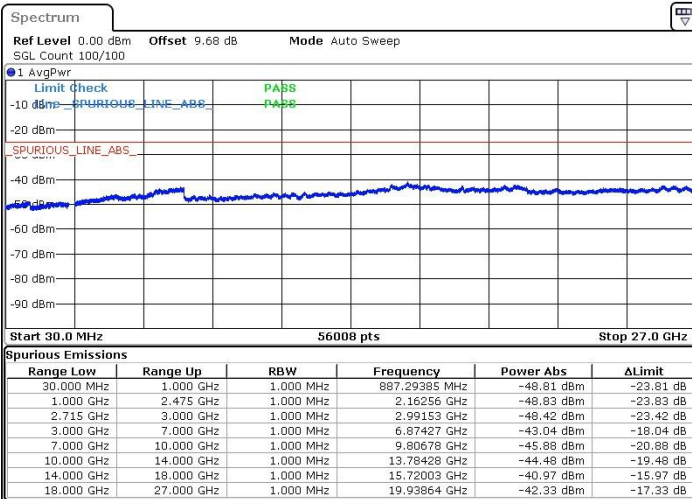

Highest Channel / 64QAM

Date: 27.JAN.2019 17:01:25

LTE Band 41 / 10MHz

Lowest Channel / 64QAM

Middle Channel / 64QAM

Date: 27.JAN.2019 16:42:04

Date: 27.JAN.2019 16:30:13

Highest Channel / 64QAM