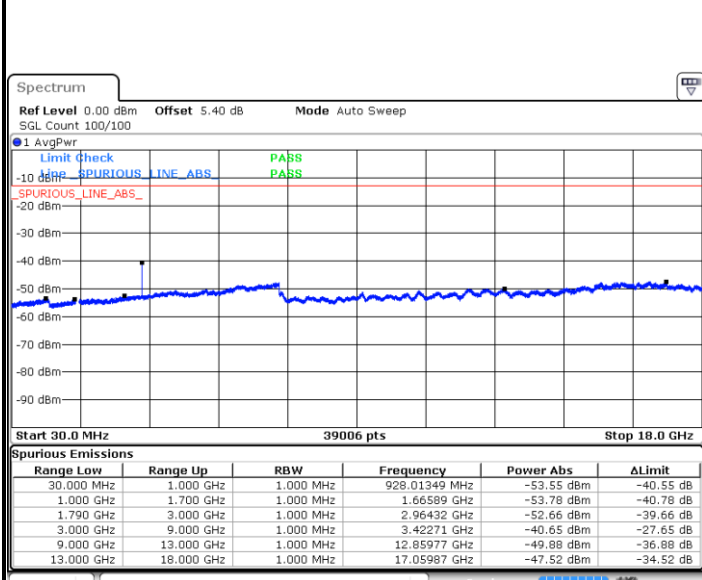

LTE Band 66 / 15MHz

Highest Channel / QPSK

Date: 7.FEB.2019 15:40:40

Highest Channel / 16QAM

Date: 7.FEB.2019 15:42:09

LTE Band 66 / 20MHz

Lowest Channel / QPSK

Date: 7.FEB.2019 16:32:27

Lowest Channel / 16QAM

Date: 7.FEB.2019 16:33:37

LTE Band 66 / 20MHz

Middle Channel / QPSK

Middle Channel / 16QAM

Date: 7.FEB.2019 16:04:42

Date: 7.FEB.2019 16:03:54

Highest Channel / QPSK