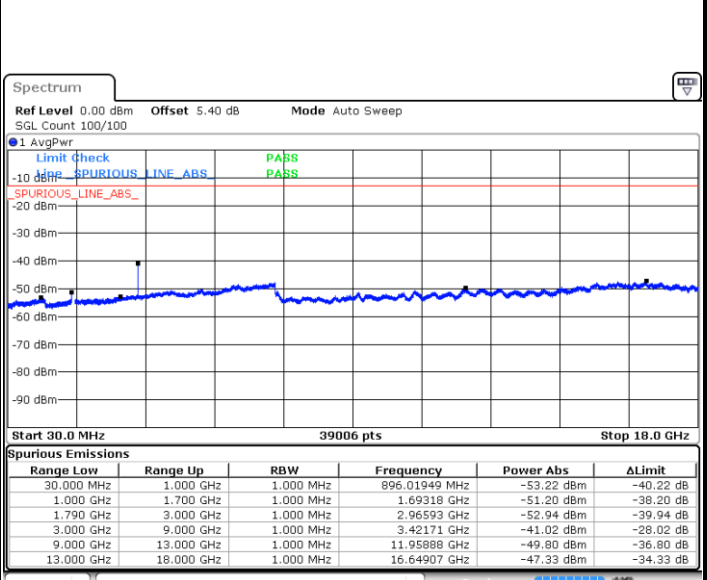

Middle Channel / QPSK

Middle Channel / 16QAM

Date: 7.FEB.2019 14:16:02

Date: 7.FEB.2019 14:11:31

LTE Band 66 / 5MHz

Highest Channel / QPSK

Date: 7.FEB.2019 14:34:54

Highest Channel / 16QAM

Date: 7.FEB.2019 14:36:28

LTE Band 66 / 10MHz

Lowest Channel / QPSK

Date: 7.FEB.2019 14:52:07

Lowest Channel / 16QAM

Date: 7.FEB.2019 14:53:54

LTE Band 66 / 10MHz

Middle Channel / QPSK

Middle Channel / 16QAM

Date: 7.FEB.2019 14:50:24

Date: 7.FEB.2019 14:49:45

Highest Channel / QPSK

Highest Channel / 16QAM

Date: 7.FEB.2019 15:13:09

Date: 7.FEB.2019 15:10:47

LTE Band 66 / 15MHz