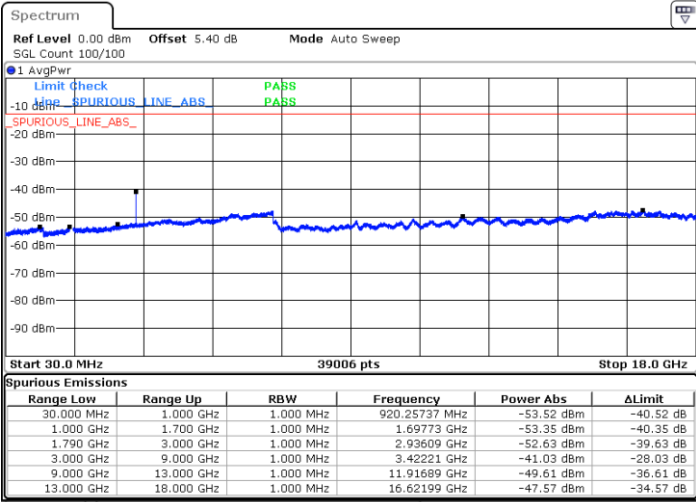

LTE Band 66 / 15MHz

Lowest Channel / QPSK

Lowest Channel / 16QAM

Date: 7.FEB.2019 15:30:35

Date: 7.FEB.2019 15:32:02