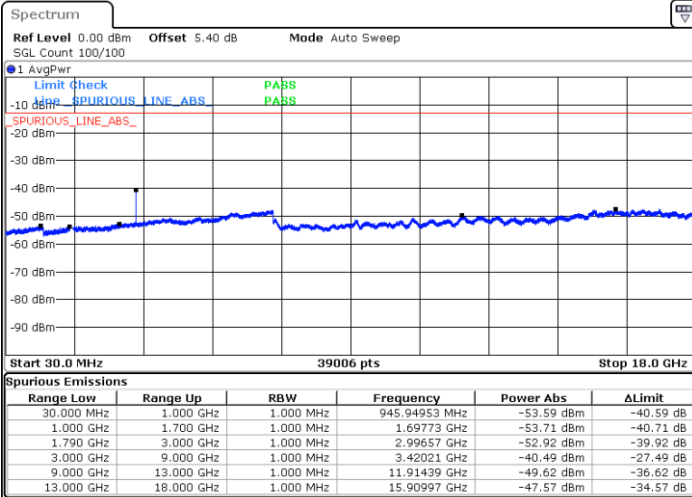

Highest Channel / 16QAM

Date: 7.FEB.2019 16:41:52

Date: 7.FEB.2019 16:43:06

LTE Band 66 / 1.4MHz

Lowest Channel / 64QAM

Middle Channel / 64QAM

Date: 7.FEB.2019 13:05:57

Date: 7.FEB.2019 12:34:21

Highest Channel / 64QAM

Date: 7.FEB.2019 12:29:17

LTE Band 66 / 3MHz

Lowest Channel / 64QAM

Middle Channel / 64QAM

Date: 7.FEB.2019 13:34:42

Date: 7.FEB.2019 13:14:28

Highest Channel / 64QAM

Date: 7.FEB.2019 13:46:42

LTE Band 66 / 5MHz

Lowest Channel / 64QAM

Middle Channel / 64QAM

Date: 7.FEB.2019 14:21:34

Date: 7.FEB.2019 14:09:40

Highest Channel / 64QAM

Date: 7.FEB.2019 14:38:19

LTE Band 66 / 10MHz

Lowest Channel / 64QAM

Middle Channel / 64QAM

Date: 7.FEB.2019 14:54:57

Date: 7.FEB.2019 14:51:05

Highest Channel / 64QAM

Date: 7.FEB.2019 15:16:19

LTE Band 66 / 15MHz