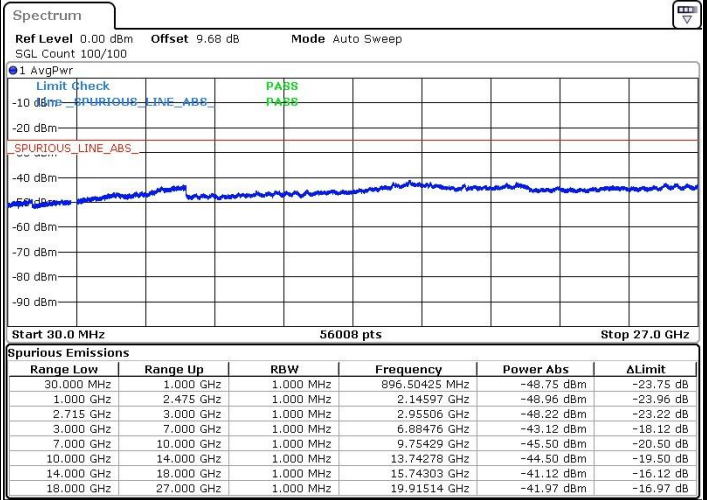

Date: 27.JAN.2019 16:29:05

LTE Band 41 / 15MHz

Lowest Channel / 64QAM

Middle Channel / 64QAM

Date: 27.JAN.2019 16:19:27

Date: 27.JAN.2019 16:04:09

Highest Channel / 64QAM

Date: 27.JAN.2019 16:00:37

LTE Band 41 / 20MHz

Lowest Channel / 64QAM

Middle Channel / 64QAM

Date: 27.JAN.2019 15:46:48

Date: 27.JAN.2019 15:45:51

Highest Channel / 64QAM

Date: 27.JAN.2019 15:40:39

LTE Band 66 / 1.4MHz