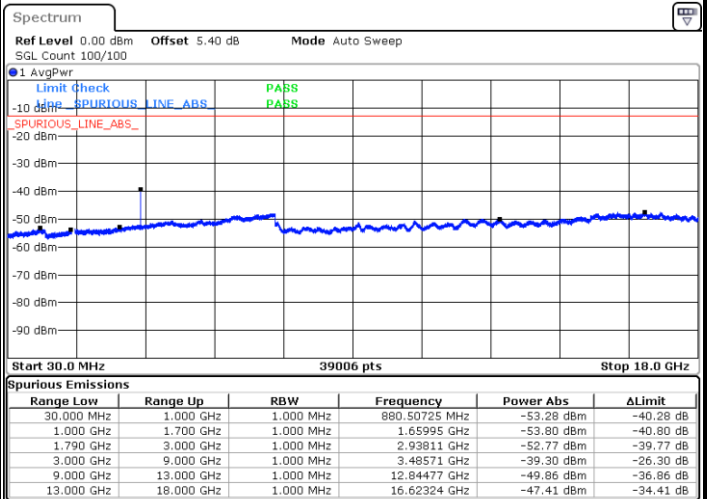

Lowest Channel / 16QAM

Date: 7.FEB.2019 13:31:13

LTE Band 66 / 3MHz

Middle Channel / QPSK

Middle Channel / 16QAM

Date: 7.FEB.2019 13:12:27

Date: 7.FEB.2019 13:13:33

Highest Channel / QPSK

Highest Channel / 16QAM

Date: 7.FEB.2019 13:48:48

Date: 7.FEB.2019 13:47:56

LTE Band 66 / 5MHz

Lowest Channel / QPSK

Lowest Channel / 16QAM

Date: 7.FEB.2019 14:17:30

Date: 7.FEB.2019 14:18:20

Middle Channel / QPSK

Middle Channel / 16QAM

Date: 7.FEB.2019 14:16:02

Date: 7.FEB.2019 14:11:31

LTE Band 66 / 5MHz

Highest Channel / QPSK

Date: 7.FEB.2019 14:34:54

Highest Channel / 16QAM