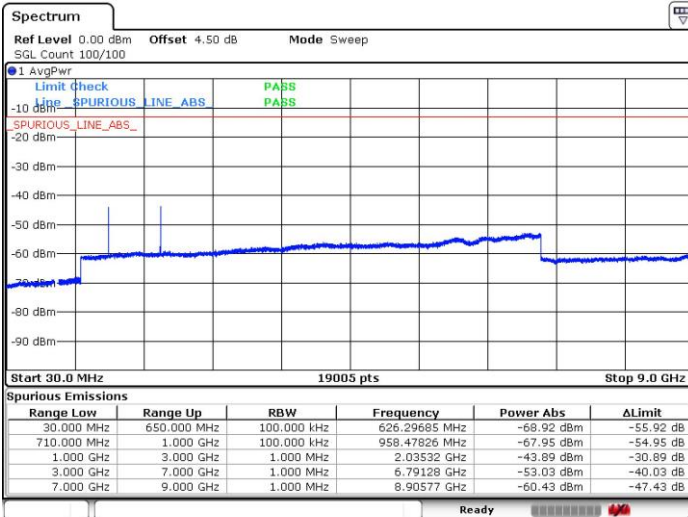

Middle Channel / QPSK

Middle Channel / 16QAM

Date: 19.FEB.2019 17:20:33

Date: 19.FEB.2019 17:21:12