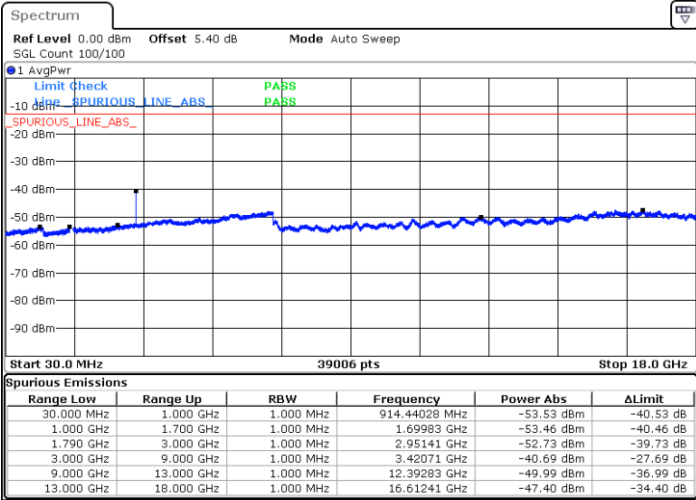

Lowest Channel / 16QAM

Date: 7.FEB.2019 13:31:13

LTE Band 66 / 3MHz

Middle Channel / QPSK

Middle Channel / 16QAM

Date: 7.FEB.2019 13:12:27

Date: 7.FEB.2019 13:13:33

Highest Channel / QPSK

Highest Channel / 16QAM

Date: 7.FEB.2019 13:48:48

Date: 7.FEB.2019 13:47:56

LTE Band 66 / 5MHz

Lowest Channel / QPSK

Lowest Channel / 16QAM

Date: 7.FEB.2019 14:17:30

Date: 7.FEB.2019 14:18:20

Middle Channel / QPSK

Middle Channel / 16QAM

Date: 7.FEB.2019 14:16:02

Date: 7.FEB.2019 14:11:31

LTE Band 66 / 5MHz

Highest Channel / QPSK

Date: 7.FEB.2019 14:34:54

Highest Channel / 16QAM