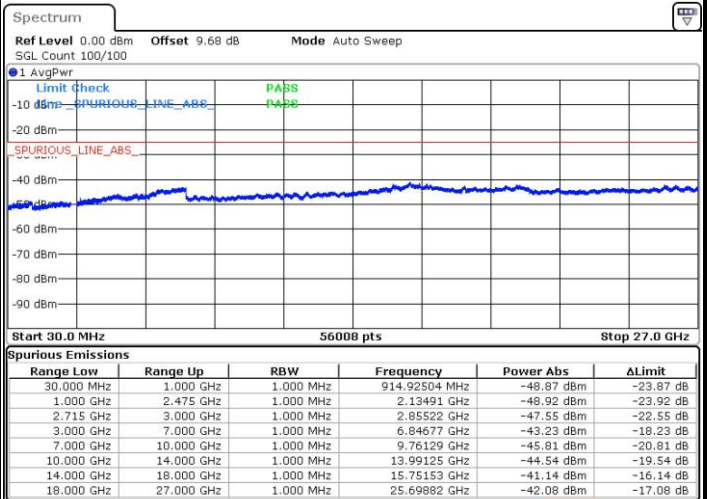

Lowest Channel / 16QAM

Date: 27. JAN 2019 15:48:29

LTE Band 41 / 20MHz

Middle Channel / QPSK

Middle Channel / 16QAM

Date: 27.JAN.2019 15:44:04

Date: 27.JAN.2019 15:44:57

Highest Channel / QPSK

Highest Channel / 16QAM

Date: 27.JAN.2019 15:42:51

Date: 27.JAN.2019 15:41:33

LTE Band 41 / 5MHz

Lowest Channel / 64QAM

Middle Channel / 64QAM

Date: 27.JAN.2019 17:11:42

Date: 27.JAN.2019 17:02:22