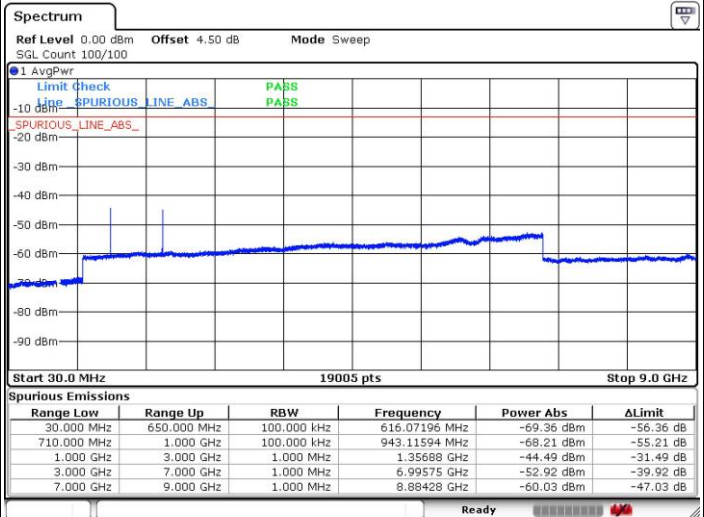

Middle Channel / QPSK

Middle Channel / 16QAM

Date: 19.FEB.2019 17:20:33

Date: 19.FEB.2019 17:21:12