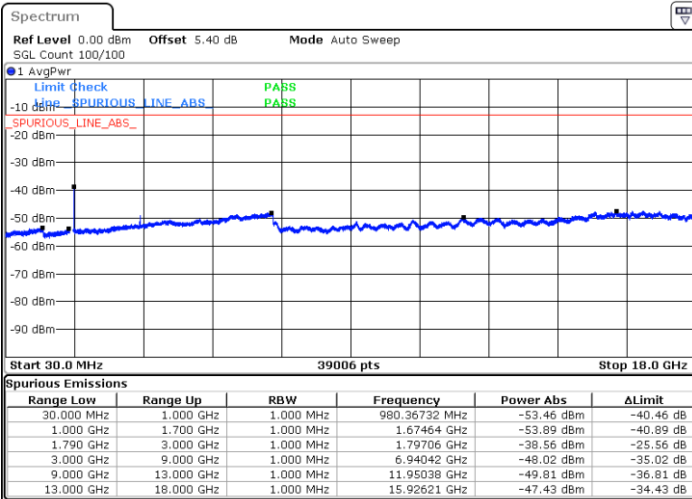

Date: 7.FEB.2019 13:46:42

LTE Band 66 / 5MHz

Lowest Channel / 64QAM

Middle Channel / 64QAM

Date: 7.FEB.2019 14:21:34

Date: 7.FEB.2019 14:09:40

Highest Channel / 64QAM

Date: 7.FEB.2019 14:38:19

LTE Band 66 / 10MHz

Lowest Channel / 64QAM

Middle Channel / 64QAM

Date: 7.FEB.2019 14:54:57

Date: 7.FEB.2019 14:51:05

Highest Channel / 64QAM

Date: 7.FEB.2019 15:16:19

LTE Band 66 / 15MHz

Lowest Channel / 64QAM

Middle Channel / 64QAM

Date: 7.FEB.2019 15:33:03

Date: 7.FEB.2019 15:25:51

Highest Channel / 64QAM

Date: 7.FEB.2019 15:55:13

LTE Band 66 / 20MHz

Lowest Channel / 64QAM

Middle Channel / 64QAM

Date: 7.FEB.2019 16:34:49

Date: 7.FEB.2019 16:00:36

Highest Channel / 64QAM

Date: 7.FEB.2019 16:47:50

LTE Band 71 / 5MHz

Lowest Channel / QPSK

Lowest Channel / 16QAM