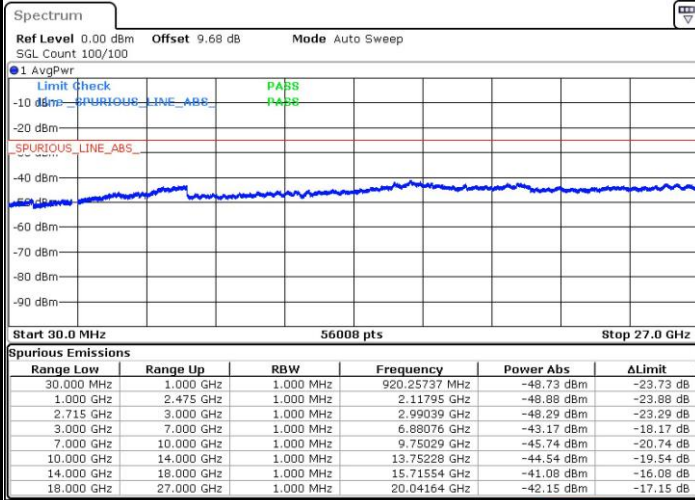

LTE Band 41 / 15MHz

Highest Channel / QPSK

Date: 27. JAN 2019 15:58:17

Highest Channel / 16QAM

Date: 27. JAN 2019 15:59:18

LTE Band 41 / 20MHz

Lowest Channel / QPSK

Date: 27. JAN 2019 15:49:56