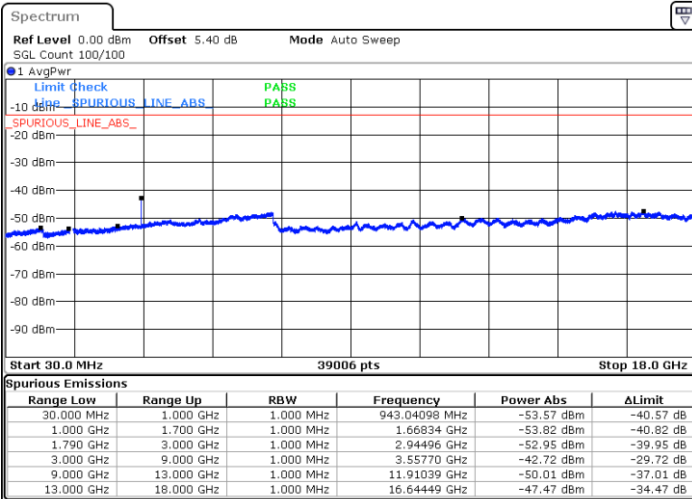

Lowest Channel / 16QAM

Date: 7.FEB.2019 16:33:37

LTE Band 66 / 20MHz

Middle Channel / QPSK

Middle Channel / 16QAM

Date: 7.FEB.2019 16:04:42

Date: 7.FEB.2019 16:03:54

Highest Channel / QPSK

Highest Channel / 16QAM

Date: 7.FEB.2019 16:41:52

Date: 7.FEB.2019 16:43:06

LTE Band 66 / 1.4MHz

Lowest Channel / 64QAM

Middle Channel / 64QAM

Date: 7.FEB.2019 13:05:57

Date: 7.FEB.2019 12:34:21

Highest Channel / 64QAM

Date: 7.FEB.2019 12:29:17

LTE Band 66 / 3MHz

Lowest Channel / 64QAM

Middle Channel / 64QAM

Date: 7.FEB.2019 13:34:42

Date: 7.FEB.2019 13:14:28

Highest Channel / 64QAM

Date: 7.FEB.2019 13:46:42

LTE Band 66 / 5MHz

Lowest Channel / 64QAM

Middle Channel / 64QAM

Date: 7.FEB.2019 14:21:34

Date: 7.FEB.2019 14:09:40

Highest Channel / 64QAM

Date: 7.FEB.2019 14:38:19