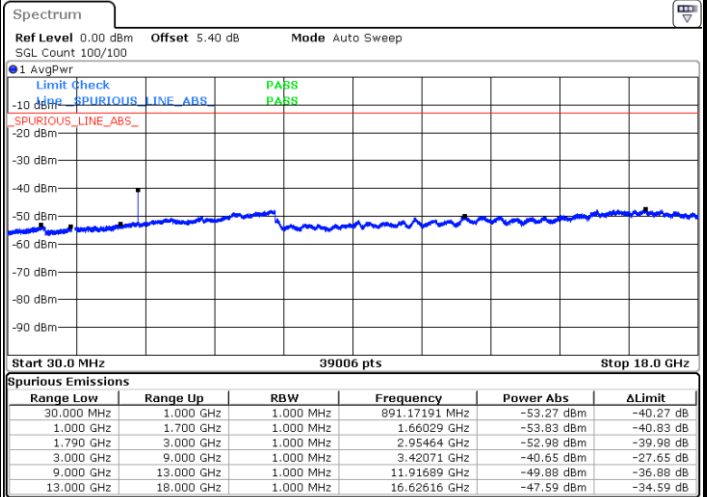

LTE Band 66 / 1.4MHz

Lowest Channel / QPSK

Lowest Channel / 16QAM

Date: 7.FEB.2019 12:47:20

Date: 7.FEB.2019 12:59:07