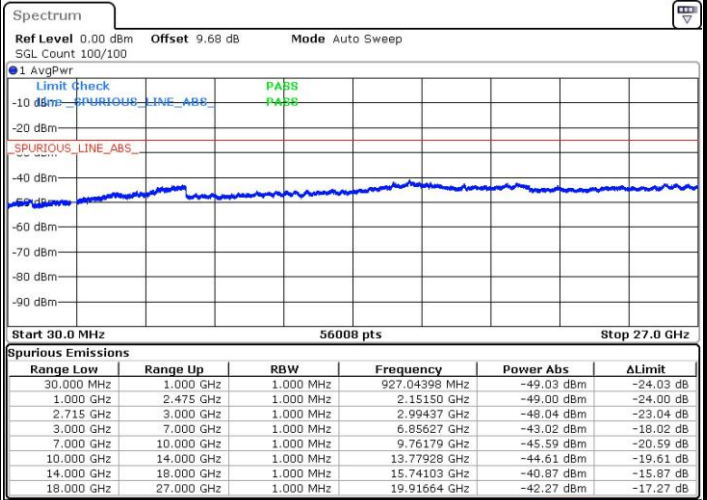

Lowest Channel / 16QAM

Date: 27. JAN 2019 15:48:29

LTE Band 41 / 20MHz

Middle Channel / QPSK

Middle Channel / 16QAM

Date: 27.JAN.2019 15:44:04

Date: 27.JAN.2019 15:44:57

Highest Channel / QPSK

Highest Channel / 16QAM

Date: 27.JAN.2019 15:42:51

Date: 27.JAN.2019 15:41:33

LTE Band 41 / 5MHz

Lowest Channel / 64QAM

Middle Channel / 64QAM

Date: 27.JAN.2019 17:11:42

Date: 27.JAN.2019 17:02:22