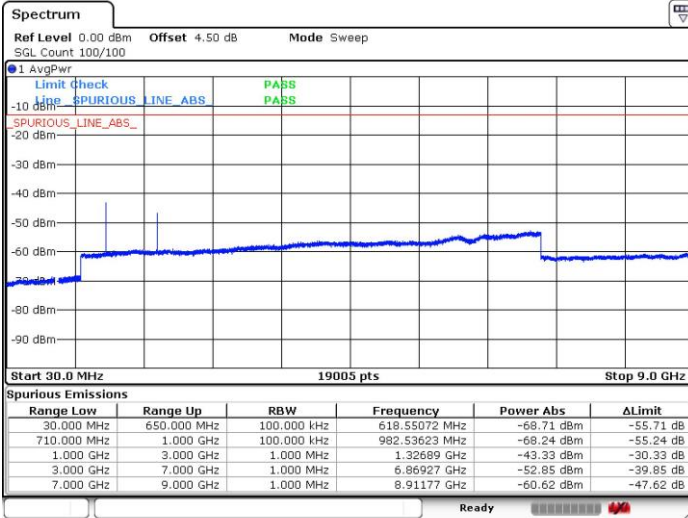

LTE Band 66 / 10MHz

Lowest Channel / 64QAM

Middle Channel / 64QAM

Date: 7.FEB.2019 14:54:57

Date: 7.FEB.2019 14:51:05

Highest Channel / 64QAM

Date: 7.FEB.2019 15:16:19

LTE Band 66 / 15MHz

Lowest Channel / 64QAM

Middle Channel / 64QAM

Date: 7.FEB.2019 15:33:03

Date: 7.FEB.2019 15:25:51

Highest Channel / 64QAM

Date: 7.FEB.2019 15:55:13

LTE Band 66 / 20MHz

Lowest Channel / 64QAM

Middle Channel / 64QAM

Date: 7.FEB.2019 16:34:49

Date: 7.FEB.2019 16:00:36

Highest Channel / 64QAM

Date: 7.FEB.2019 16:47:50

LTE Band 71 / 5MHz

Lowest Channel / QPSK

Lowest Channel / 16QAM