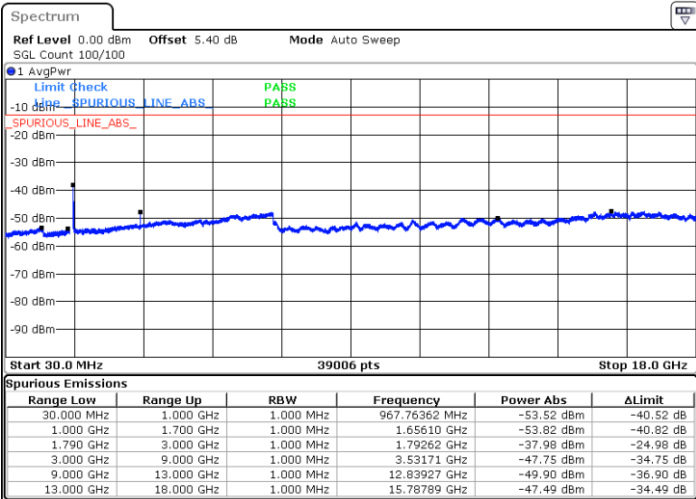

LTE Band 66 / 10MHz

Lowest Channel / 64QAM

Middle Channel / 64QAM

Date: 7.FEB.2019 14:54:57

Date: 7.FEB.2019 14:51:05

Highest Channel / 64QAM

Date: 7.FEB.2019 15:16:19

LTE Band 66 / 15MHz

Lowest Channel / 64QAM

Middle Channel / 64QAM

Date: 7.FEB.2019 15:33:03

Date: 7.FEB.2019 15:25:51

Highest Channel / 64QAM

Date: 7.FEB.2019 15:55:13

LTE Band 66 / 20MHz

Lowest Channel / 64QAM

Middle Channel / 64QAM

Date: 7.FEB.2019 16:34:49

Date: 7.FEB.2019 16:00:36

Highest Channel / 64QAM

Date: 7.FEB.2019 16:47:50

LTE Band 71 / 5MHz

Lowest Channel / QPSK

Lowest Channel / 16QAM