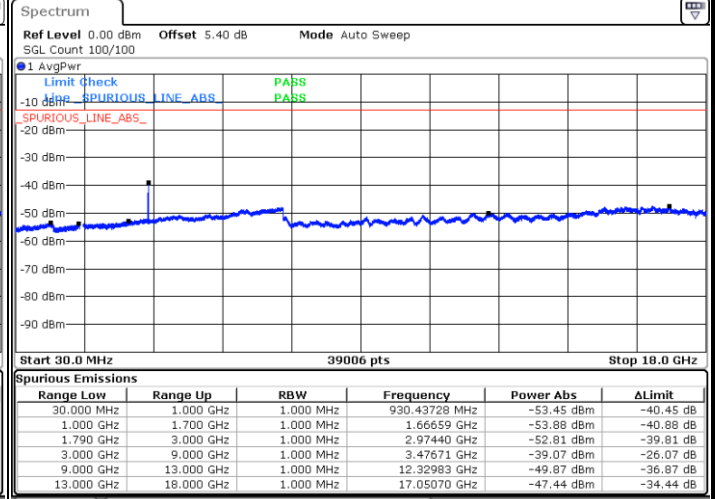

Highest Channel / 64QAM

Date: 7.FEB.2019 12:29:17

LTE Band 66 / 3MHz

Lowest Channel / 64QAM

Middle Channel / 64QAM

Date: 7.FEB.2019 13:34:42

Date: 7.FEB.2019 13:14:28

Highest Channel / 64QAM

Date: 7.FEB.2019 13:46:42

LTE Band 66 / 5MHz

Lowest Channel / 64QAM

Middle Channel / 64QAM

Date: 7.FEB.2019 14:21:34

Date: 7.FEB.2019 14:09:40

Highest Channel / 64QAM

Date: 7.FEB.2019 14:38:19

LTE Band 66 / 10MHz

Lowest Channel / 64QAM

Middle Channel / 64QAM

Date: 7.FEB.2019 14:54:57

Date: 7.FEB.2019 14:51:05

Highest Channel / 64QAM

Date: 7.FEB.2019 15:16:19

LTE Band 66 / 15MHz

Lowest Channel / 64QAM

Middle Channel / 64QAM

Date: 7.FEB.2019 15:33:03

Date: 7.FEB.2019 15:25:51

Highest Channel / 64QAM

Date: 7.FEB.2019 15:55:13

LTE Band 66 / 20MHz

Lowest Channel / 64QAM