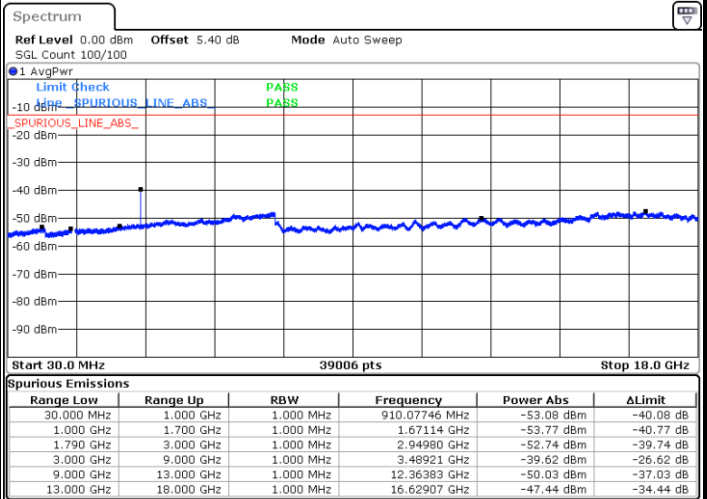

Lowest Channel / QPSK

Lowest Channel / 16QAM

Date: 7.FEB.2019 12:47:20

Date: 7.FEB.2019 12:59:07

Middle Channel / QPSK

Middle Channel / 16QAM

Date: 7.FEB.2019 12:31:30

Date: 7.FEB.2019 12:33:14

LTE Band 66 / 1.4MHz

Highest Channel / QPSK

Date: 7.FEB.2019 12:26:52

Highest Channel / 16QAM

Date: 7.FEB.2019 12:28:32

LTE Band 66 / 3MHz

Lowest Channel / QPSK

Date: 7.FEB.2019 13:30:27