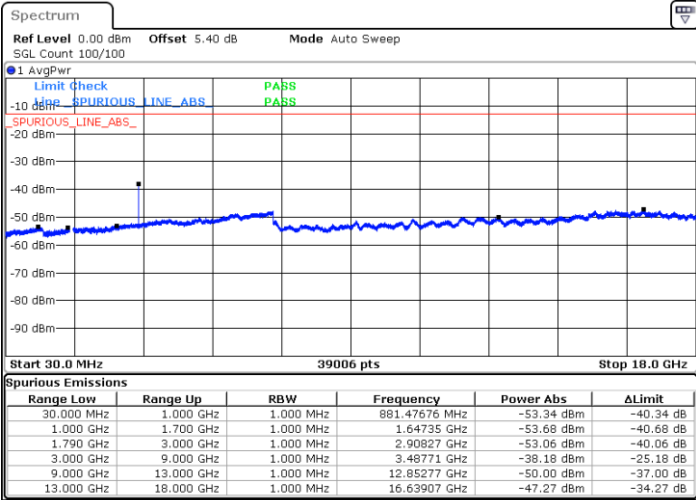

LTE Band 66 / 1.4MHz

Highest Channel / QPSK

Date: 7.FEB.2019 12:26:52

Highest Channel / 16QAM

Date: 7.FEB.2019 12:28:32

LTE Band 66 / 3MHz

Lowest Channel / QPSK

Date: 7.FEB.2019 13:30:27

Lowest Channel / 16QAM

Date: 7.FEB.2019 13:31:13

LTE Band 66 / 3MHz

Middle Channel / QPSK

Middle Channel / 16QAM

Date: 7.FEB.2019 13:12:27

Date: 7.FEB.2019 13:13:33

Highest Channel / QPSK

Highest Channel / 16QAM

Date: 7.FEB.2019 13:48:48

Date: 7.FEB.2019 13:47:56

LTE Band 66 / 5MHz

Lowest Channel / QPSK

Lowest Channel / 16QAM

Date: 7.FEB.2019 14:17:30

Date: 7.FEB.2019 14:18:20