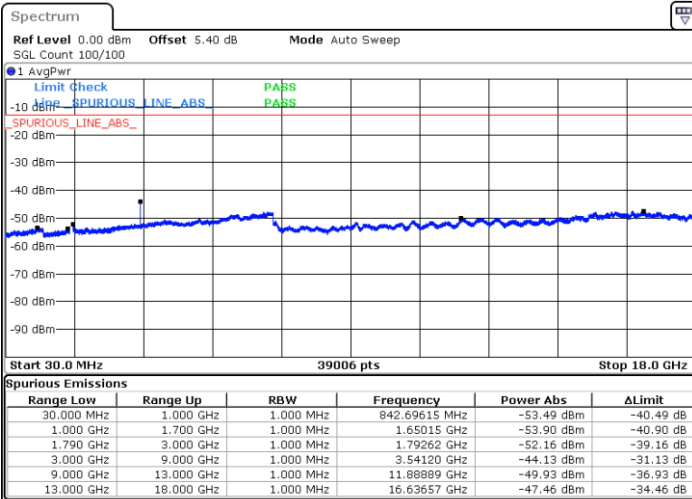

Date: 7.FEB.2019 13:46:42

LTE Band 66 / 5MHz

Lowest Channel / 64QAM

Middle Channel / 64QAM

Date: 7.FEB.2019 14:21:34

Date: 7.FEB.2019 14:09:40

Highest Channel / 64QAM

Date: 7.FEB.2019 14:38:19

LTE Band 66 / 10MHz

Lowest Channel / 64QAM

Middle Channel / 64QAM

Date: 7.FEB.2019 14:54:57

Date: 7.FEB.2019 14:51:05

Highest Channel / 64QAM

Date: 7.FEB.2019 15:16:19

LTE Band 66 / 15MHz

Lowest Channel / 64QAM

Middle Channel / 64QAM

Date: 7.FEB.2019 15:33:03

Date: 7.FEB.2019 15:25:51

Highest Channel / 64QAM

Date: 7.FEB.2019 15:55:13

LTE Band 66 / 20MHz

Lowest Channel / 64QAM