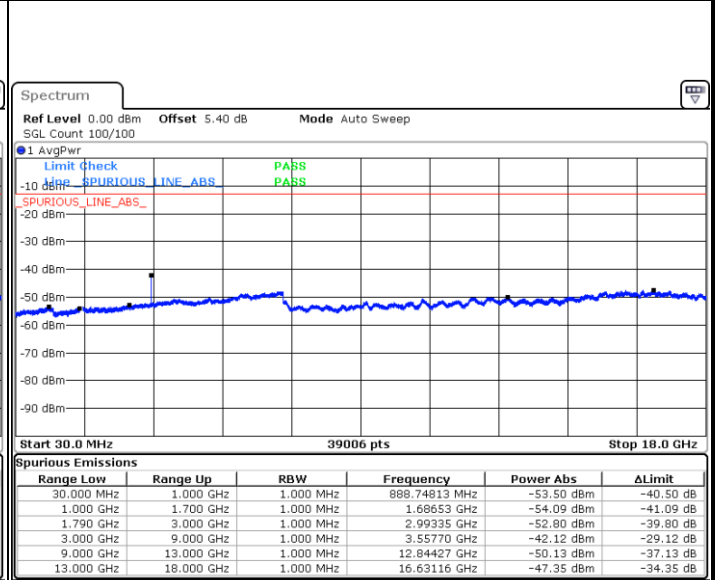

LTE Band 41 / 20MHz

Lowest Channel / 64QAM

Middle Channel / 64QAM

Date: 27.JAN.2019 15:46:48

Date: 27.JAN.2019 15:45:51

Highest Channel / 64QAM

Date: 27.JAN.2019 15:40:39

LTE Band 66 / 1.4MHz

Lowest Channel / QPSK

Lowest Channel / 16QAM

Date: 7.FEB.2019 12:47:20

Date: 7.FEB.2019 12:59:07

Middle Channel / QPSK

Middle Channel / 16QAM

Date: 7.FEB.2019 12:31:30

Date: 7.FEB.2019 12:33:14

LTE Band 66 / 1.4MHz

Highest Channel / QPSK

Date: 7.FEB.2019 12:26:52

Highest Channel / 16QAM

Date: 7.FEB.2019 12:28:32

LTE Band 66 / 3MHz

Lowest Channel / QPSK

Date: 7.FEB.2019 13:30:27