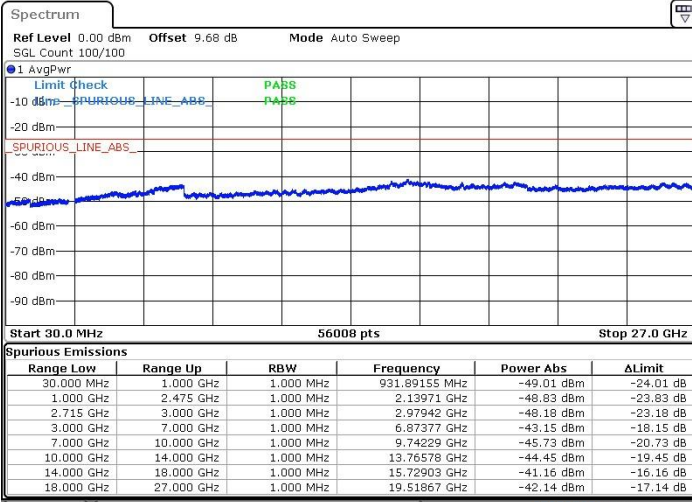

Highest Channel / 16QAM

Date: 27.JAN.2019 15:42:51

Date: 27.JAN.2019 15:41:33

LTE Band 41 / 5MHz

Lowest Channel / 64QAM

Middle Channel / 64QAM

Date: 27.JAN.2019 17:11:42

Date: 27.JAN.2019 17:02:22

Highest Channel / 64QAM

Date: 27.JAN.2019 17:01:25

LTE Band 41 / 10MHz

Lowest Channel / 64QAM

Middle Channel / 64QAM

Date: 27.JAN.2019 16:42:04

Date: 27.JAN.2019 16:30:13

Highest Channel / 64QAM