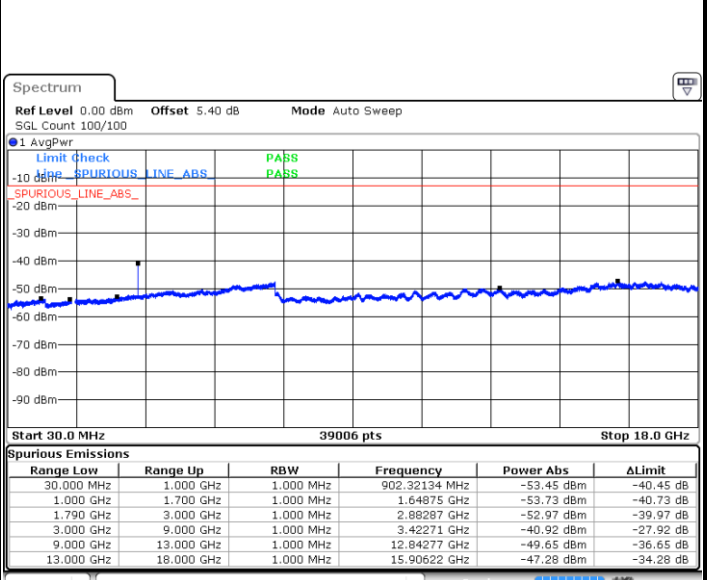

LTE Band 66 / 15MHz

Highest Channel / QPSK

Date: 7.FEB.2019 15:40:40

Highest Channel / 16QAM

Date: 7.FEB.2019 15:42:09

LTE Band 66 / 20MHz

Lowest Channel / QPSK

Date: 7.FEB.2019 16:32:27

Lowest Channel / 16QAM

Date: 7.FEB.2019 16:33:37

LTE Band 66 / 20MHz

Middle Channel / QPSK

Middle Channel / 16QAM

Date: 7.FEB.2019 16:04:42

Date: 7.FEB.2019 16:03:54

Highest Channel / QPSK

Highest Channel / 16QAM

Date: 7.FEB.2019 16:41:52

Date: 7.FEB.2019 16:43:06

LTE Band 66 / 1.4MHz

Lowest Channel / 64QAM

Middle Channel / 64QAM

Date: 7.FEB.2019 13:05:57

Date: 7.FEB.2019 12:34:21