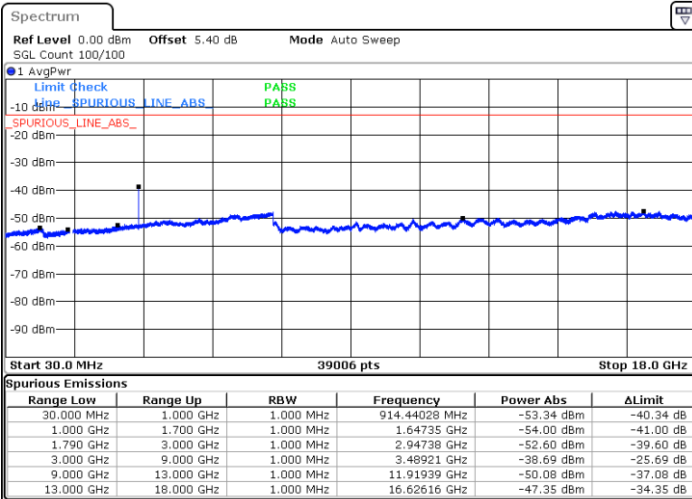

Lowest Channel / QPSK

Lowest Channel / 16QAM

Date: 7.FEB.2019 12:47:20

Date: 7.FEB.2019 12:59:07

Middle Channel / QPSK

Middle Channel / 16QAM

Date: 7.FEB.2019 12:31:30

Date: 7.FEB.2019 12:33:14

LTE Band 66 / 1.4MHz

Highest Channel / QPSK

Date: 7.FEB.2019 12:26:52

Highest Channel / 16QAM

Date: 7.FEB.2019 12:28:32

LTE Band 66 / 3MHz

Lowest Channel / QPSK

Date: 7.FEB.2019 13:30:27