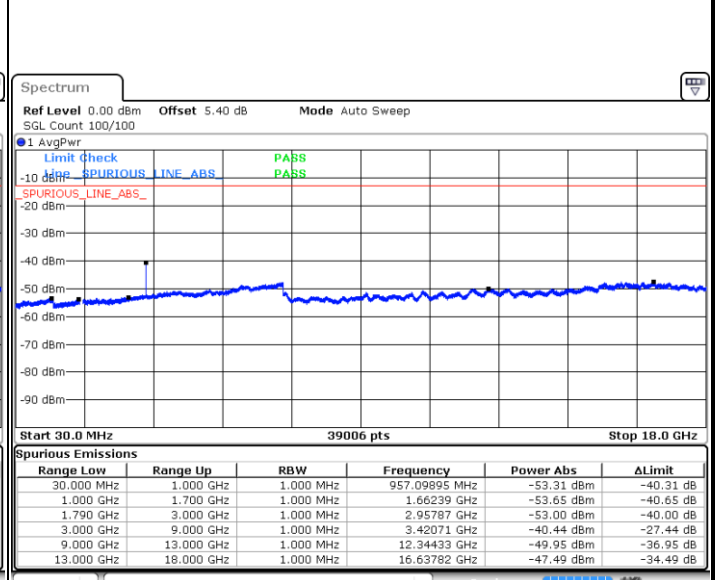

LTE Band 66 / 1.4MHz

Highest Channel / QPSK

Date: 7.FEB.2019 12:26:52

Highest Channel / 16QAM

Date: 7.FEB.2019 12:28:32

LTE Band 66 / 3MHz

Lowest Channel / QPSK

Date: 7.FEB.2019 13:30:27

Lowest Channel / 16QAM

Date: 7.FEB.2019 13:31:13

LTE Band 66 / 3MHz

Middle Channel / QPSK

Middle Channel / 16QAM

Date: 7.FEB.2019 13:12:27

Date: 7.FEB.2019 13:13:33

Highest Channel / QPSK