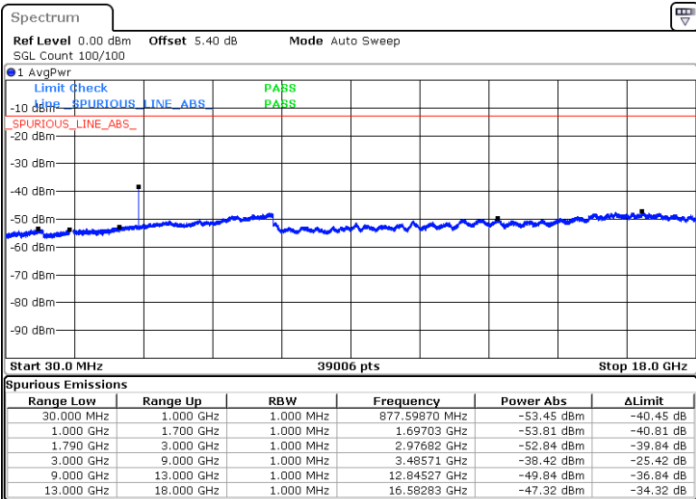

Lowest Channel / 16QAM

Date: 7.FEB.2019 13:31:13

LTE Band 66 / 3MHz

Middle Channel / QPSK

Middle Channel / 16QAM

Date: 7.FEB.2019 13:12:27

Date: 7.FEB.2019 13:13:33

Highest Channel / QPSK

Highest Channel / 16QAM

Date: 7.FEB.2019 13:48:48

Date: 7.FEB.2019 13:47:56

LTE Band 66 / 5MHz

Lowest Channel / QPSK

Lowest Channel / 16QAM

Date: 7.FEB.2019 14:17:30

Date: 7.FEB.2019 14:18:20

Middle Channel / QPSK

Middle Channel / 16QAM

Date: 7.FEB.2019 14:16:02

Date: 7.FEB.2019 14:11:31

LTE Band 66 / 5MHz

Highest Channel / QPSK

Date: 7.FEB.2019 14:34:54

Highest Channel / 16QAM