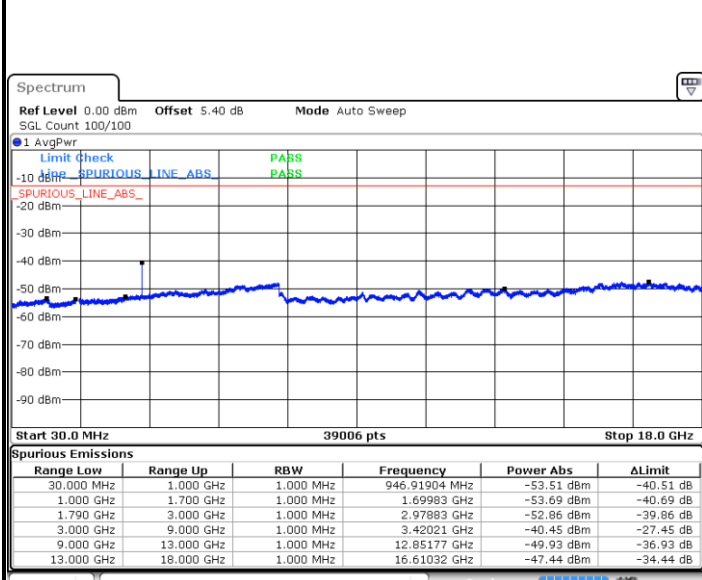

LTE Band 66 / 1.4MHz

Highest Channel / QPSK

Date: 7.FEB.2019 12:26:52

Highest Channel / 16QAM

Date: 7.FEB.2019 12:28:32

LTE Band 66 / 3MHz

Lowest Channel / QPSK

Date: 7.FEB.2019 13:30:27

Lowest Channel / 16QAM

Date: 7.FEB.2019 13:31:13

LTE Band 66 / 3MHz

Middle Channel / QPSK

Middle Channel / 16QAM

Date: 7.FEB.2019 13:12:27

Date: 7.FEB.2019 13:13:33

Highest Channel / QPSK