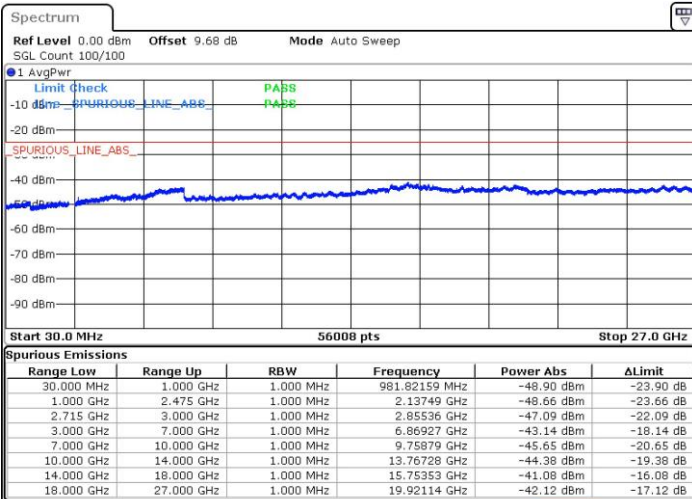

Lowest Channel / 16QAM

Date: 27. JAN 2019 15:48:29

LTE Band 41 / 20MHz

Middle Channel / QPSK

Middle Channel / 16QAM

Date: 27.JAN.2019 15:44:04

Date: 27.JAN.2019 15:44:57

Highest Channel / QPSK

Highest Channel / 16QAM

Date: 27.JAN.2019 15:42:51

Date: 27.JAN.2019 15:41:33

LTE Band 41 / 5MHz

Lowest Channel / 64QAM

Middle Channel / 64QAM

Date: 27.JAN.2019 17:11:42

Date: 27.JAN.2019 17:02:22