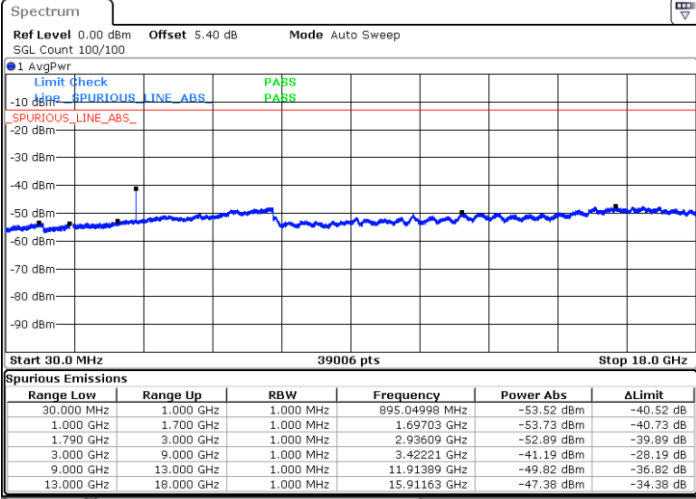

Highest Channel / 64QAM

Date: 7.FEB.2019 12:29:17

LTE Band 66 / 3MHz

Lowest Channel / 64QAM

Middle Channel / 64QAM

Date: 7.FEB.2019 13:34:42

Date: 7.FEB.2019 13:14:28

Highest Channel / 64QAM

Date: 7.FEB.2019 13:46:42

LTE Band 66 / 5MHz

Lowest Channel / 64QAM

Middle Channel / 64QAM

Date: 7.FEB.2019 14:21:34

Date: 7.FEB.2019 14:09:40

Highest Channel / 64QAM

Date: 7.FEB.2019 14:38:19

LTE Band 66 / 10MHz

Lowest Channel / 64QAM

Middle Channel / 64QAM

Date: 7.FEB.2019 14:54:57

Date: 7.FEB.2019 14:51:05

Highest Channel / 64QAM

Date: 7.FEB.2019 15:16:19

LTE Band 66 / 15MHz

Lowest Channel / 64QAM

Middle Channel / 64QAM

Date: 7.FEB.2019 15:33:03

Date: 7.FEB.2019 15:25:51

Highest Channel / 64QAM

Date: 7.FEB.2019 15:55:13

LTE Band 66 / 20MHz

Lowest Channel / 64QAM