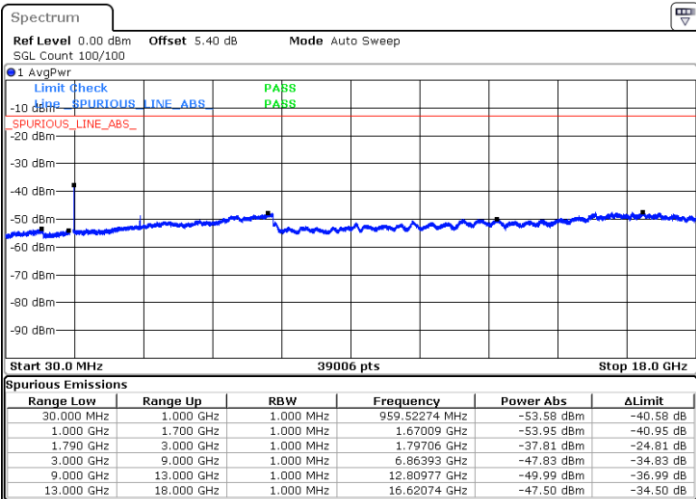

LTE Band 66 / 15MHz

Highest Channel / QPSK

Date: 7.FEB.2019 15:40:40

Highest Channel / 16QAM

Date: 7.FEB.2019 15:42:09

LTE Band 66 / 20MHz

Lowest Channel / QPSK

Date: 7.FEB.2019 16:32:27

Lowest Channel / 16QAM

Date: 7.FEB.2019 16:33:37

LTE Band 66 / 20MHz

Middle Channel / QPSK

Middle Channel / 16QAM

Date: 7.FEB.2019 16:04:42

Date: 7.FEB.2019 16:03:54

Highest Channel / QPSK

Highest Channel / 16QAM

Date: 7.FEB.2019 16:41:52

Date: 7.FEB.2019 16:43:06

LTE Band 66 / 1.4MHz

Lowest Channel / 64QAM

Middle Channel / 64QAM

Date: 7.FEB.2019 13:05:57

Date: 7.FEB.2019 12:34:21