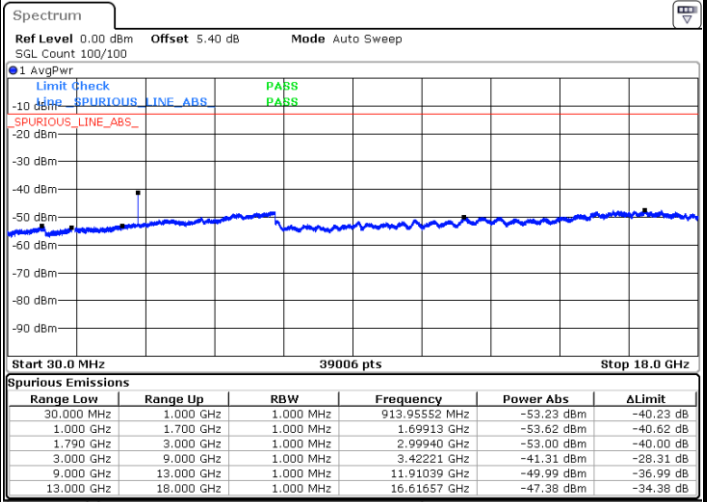

LTE Band 66 / 15MHz

Lowest Channel / QPSK

Lowest Channel / 16QAM

Date: 7.FEB.2019 15:30:35

Date: 7.FEB.2019 15:32:02