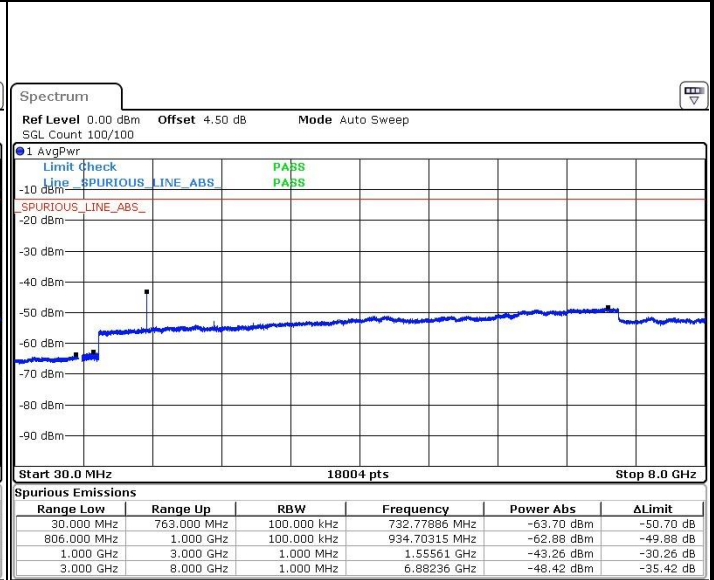

Date: 21.JAN.2019 14:58:00

Highest Channel / 64QAM

Date: 21.JAN.2019 14:58:54

LTE Band 13 / 5MHz

Lowest Channel / QPSK

Lowest Channel / 16QAM

Date: 30 JAN 2019 20:25:29

Date: 30 JAN 2019 20:25:00

Middle Channel / QPSK

Middle Channel / 16QAM

Date: 30 JAN 2019 20:21:33

Date: 30 JAN 2019 20:22:12

LTE Band 13 / 5MHz

Highest Channel / QPSK

Date: 30.JAN.2019 20:21:06

Highest Channel / 16QAM

Date: 30.JAN.2019 20:20:11

LTE Band 13 / 10MHz

Middle Channel / QPSK

Date: 30.JAN.2019 19:30:16

Middle Channel / 16QAM

Date: 30.JAN.2019 19:29:48

LTE Band 13 / 5MHz

Lowest Channel / 64QAM

Middle Channel / 64QAM

Date: 30.JAN.2019 20:24:03

Date: 30.JAN.2019 20:23:31

Highest Channel / 64QAM

Date: 30.JAN.2019 20:19:32