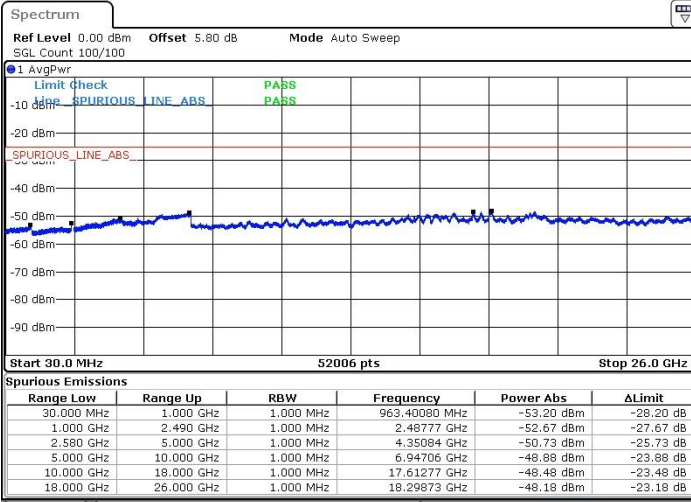

Highest Channel / 64QAM

Date: 25.JAN.2019 06:26:55

LTE Band 7 / 10MHz

Lowest Channel / 64QAM

Middle Channel / 64QAM

Date: 25.JAN.2019 06:28:04

Date: 25.JAN.2019 06:28:59

Highest Channel / 64QAM

Date: 25.JAN.2019 06:29:57

LTE Band 7 / 15MHz

Lowest Channel / 64QAM

Middle Channel / 64QAM

Date: 25.JAN.2019 06:31:08

Date: 25.JAN.2019 06:32:06

Highest Channel / 64QAM

Date: 25.JAN.2019 06:38:23