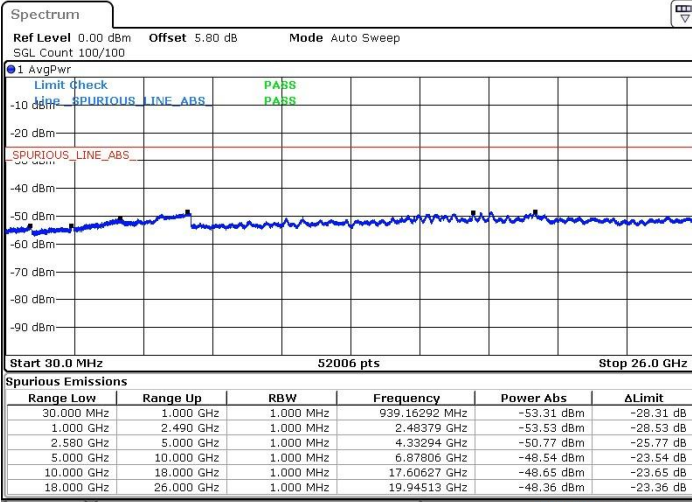

Date: 25.JAN.2019 06:29:57

LTE Band 7 / 15MHz

Lowest Channel / 64QAM

Middle Channel / 64QAM

Date: 25.JAN.2019 06:31:08

Date: 25.JAN.2019 06:32:06

Highest Channel / 64QAM

Date: 25.JAN.2019 06:38:23

LTE Band 7 / 20MHz

Lowest Channel / 64QAM

Middle Channel / 64QAM

Date: 25.JAN.2019 06:39:48

Date: 25.JAN.2019 06:45:10

Highest Channel / 64QAM

Date: 25.JAN.2019 06:46:19

LTE Band 12 / 1.4MHz