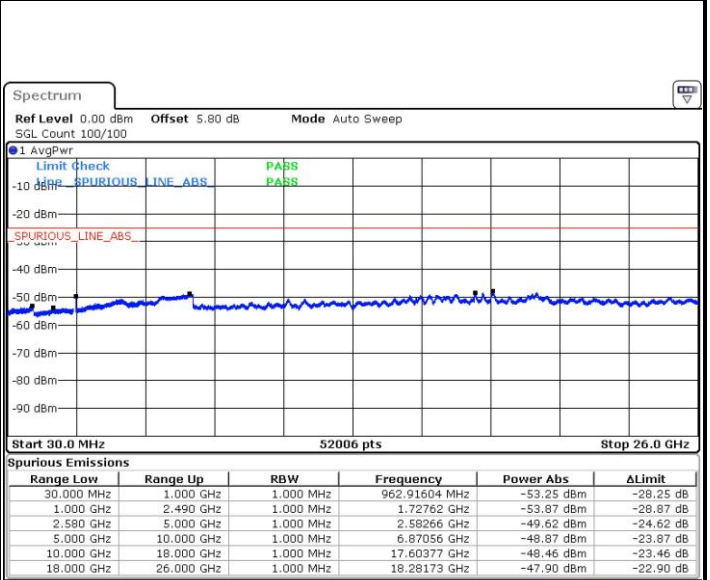

LTE Band 7 / 15MHz

Highest Channel / QPSK

Date: 25 JAN 2019 06:35:29

Highest Channel / 16QAM

Date: 25 JAN 2019 06:37:28

LTE Band 7 / 20MHz

Lowest Channel / QPSK

Date: 25 JAN 2019 06:42:27

Lowest Channel / 16QAM

Date: 25 JAN 2019 06:41:35

LTE Band 7 / 20MHz

Middle Channel / QPSK

Middle Channel / 16QAM

Date: 25 JAN 2019 06:43:22

Date: 25 JAN 2019 06:44:16

Highest Channel / QPSK

Highest Channel / 16QAM

Date: 25 JAN 2019 06:48:22

Date: 25 JAN 2019 06:47:15

LTE Band 7 / 5MHz

Lowest Channel / 64QAM

Middle Channel / 64QAM

Date: 25.JAN.2019 06:24:49

Date: 25.JAN.2019 06:25:57