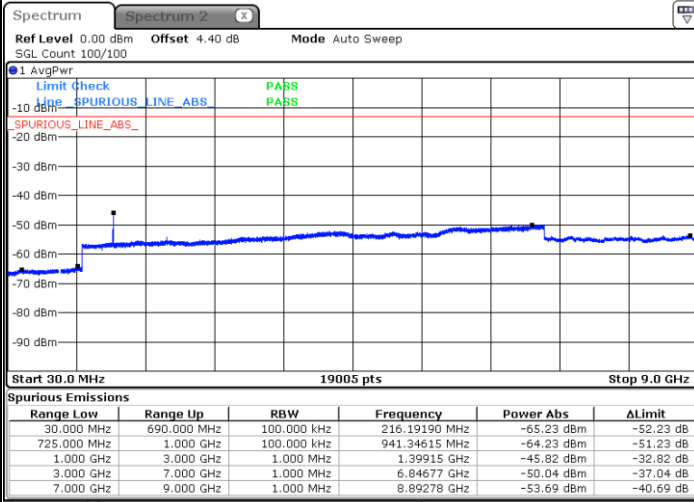

Lowest Channel / 64QAM

Date: 21.JAN.2019 14:48:54

Middle Channel / 64QAM

Date: 21.JAN.2019 14:49:48

Highest Channel / 64QAM

Date: 21.JAN.2019 14:50:43

LTE Band 12 / 3MHz

Lowest Channel / 64QAM

Middle Channel / 64QAM

Date: 21.JAN.2019 14:51:37

Date: 21.JAN.2019 14:52:32

Highest Channel / 64QAM

Date: 21.JAN.2019 14:53:26

LTE Band 12 / 5MHz

Lowest Channel / 64QAM

Middle Channel / 64QAM

Date: 21.JAN.2019 14:54:21

Date: 21.JAN.2019 14:55:16

Highest Channel / 64QAM

Date: 21.JAN.2019 14:56:10

LTE Band 12 / 10MHz

Lowest Channel / 64QAM

Middle Channel / 64QAM

Date: 21.JAN.2019 14:57:05

Date: 21.JAN.2019 14:58:00

Highest Channel / 64QAM

Date: 21.JAN.2019 14:58:54

LTE Band 13 / 5MHz

Lowest Channel / QPSK

Lowest Channel / 16QAM

Date: 30 JAN 2019 20:25:29

Date: 30 JAN 2019 20:25:00