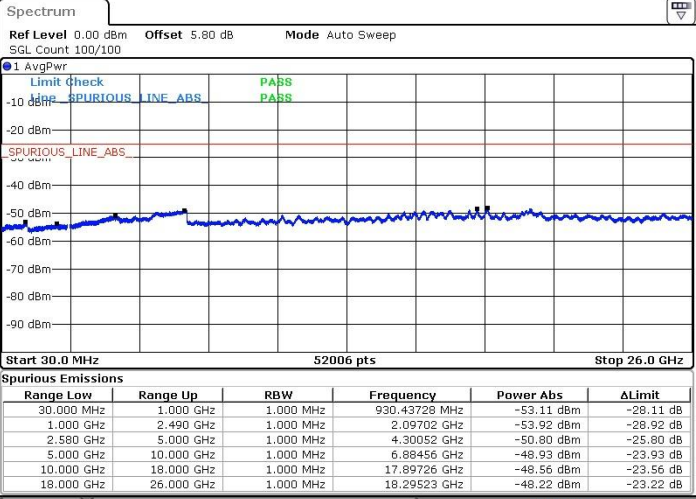

Highest Channel / 16QAM

Date: 25 JAN 2019 06:48:22

Date: 25 JAN 2019 06:47:15

LTE Band 7 / 5MHz

Lowest Channel / 64QAM

Middle Channel / 64QAM

Date: 25.JAN.2019 06:24:49

Date: 25.JAN.2019 06:25:57

Highest Channel / 64QAM

Date: 25.JAN.2019 06:26:55

LTE Band 7 / 10MHz

Lowest Channel / 64QAM

Middle Channel / 64QAM

Date: 25.JAN.2019 06:28:04

Date: 25.JAN.2019 06:28:59

Highest Channel / 64QAM