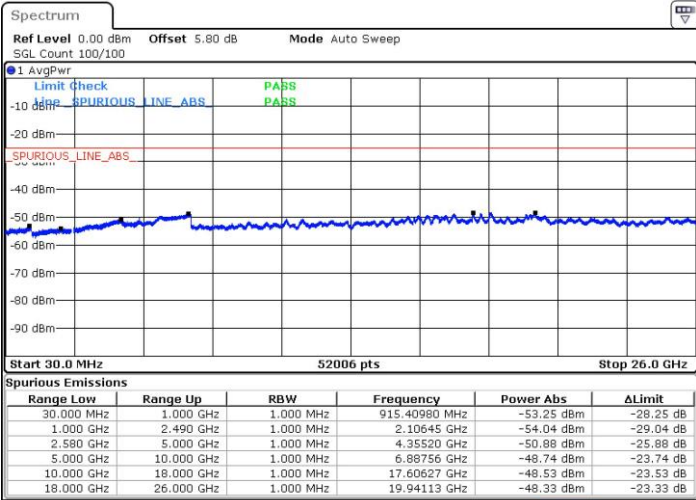

Lowest Channel / 16QAM

Date: 25 JAN 2019 06:41:35

LTE Band 7 / 20MHz

Middle Channel / QPSK

Middle Channel / 16QAM

Date: 25 JAN 2019 06:43:22

Date: 25 JAN 2019 06:44:16

Highest Channel / QPSK

Highest Channel / 16QAM

Date: 25 JAN 2019 06:48:22

Date: 25 JAN 2019 06:47:15

LTE Band 7 / 5MHz

Lowest Channel / 64QAM

Middle Channel / 64QAM

Date: 25.JAN.2019 06:24:49

Date: 25.JAN.2019 06:25:57