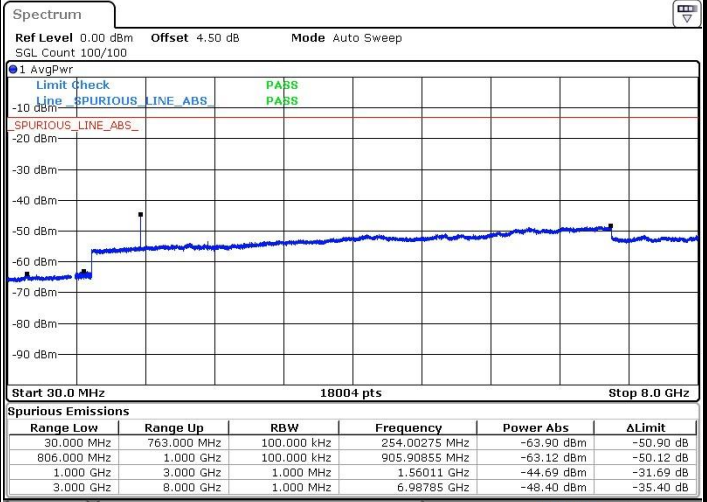

Middle Channel / QPSK

Middle Channel / 16QAM

Date: 30 JAN 2019 20:21:33

Date: 30 JAN 2019 20:22:12

LTE Band 13 / 5MHz

Highest Channel / QPSK

Date: 30.JAN.2019 20:21:06

Highest Channel / 16QAM

Date: 30.JAN.2019 20:20:11

LTE Band 13 / 10MHz

Middle Channel / QPSK

Date: 30.JAN.2019 19:30:16

Middle Channel / 16QAM

Date: 30.JAN.2019 19:29:48

LTE Band 13 / 5MHz

Lowest Channel / 64QAM

Middle Channel / 64QAM

Date: 30.JAN.2019 20:24:03

Date: 30.JAN.2019 20:23:31

Highest Channel / 64QAM

Date: 30.JAN.2019 20:19:32