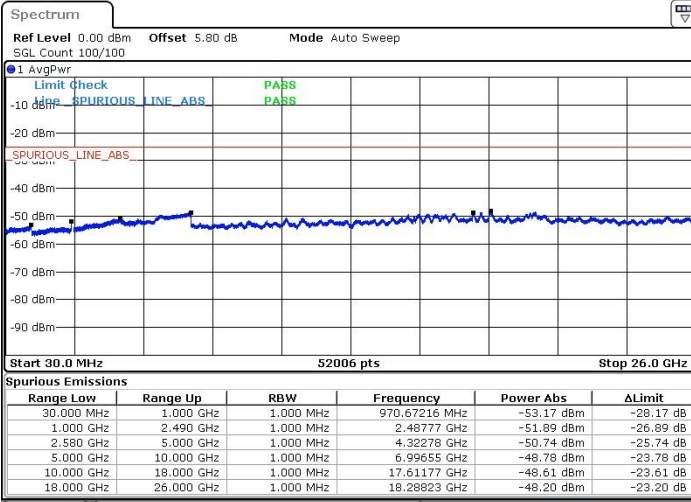

Highest Channel / 64QAM

Date: 25.JAN.2019 06:26:55

LTE Band 7 / 10MHz

Lowest Channel / 64QAM

Middle Channel / 64QAM

Date: 25.JAN.2019 06:28:04

Date: 25.JAN.2019 06:28:59

Highest Channel / 64QAM

Date: 25.JAN.2019 06:29:57

LTE Band 7 / 15MHz

Lowest Channel / 64QAM

Middle Channel / 64QAM

Date: 25.JAN.2019 06:31:08

Date: 25.JAN.2019 06:32:06

Highest Channel / 64QAM

Date: 25.JAN.2019 06:38:23