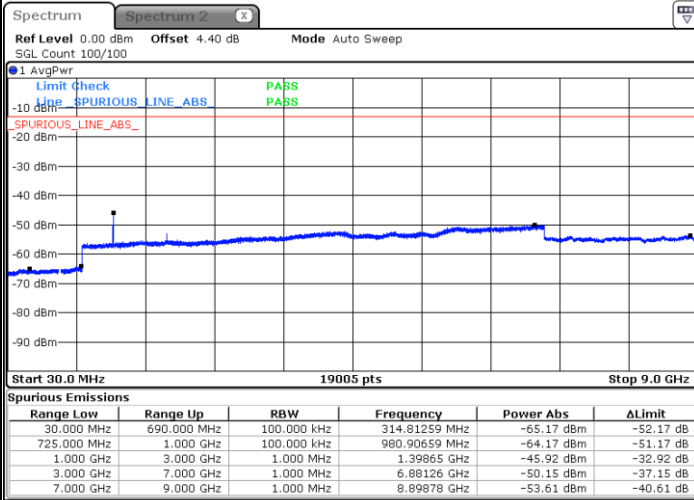

Date: 21.JAN.2019 14:11:04

Middle Channel / 16QAM

Date: 21.JAN.2019 14:10:09

Highest Channel / QPSK

Date: 21.JAN.2019 14:11:59

Highest Channel / 16QAM

Date: 21.JAN.2019 14:12:53

LTE Band 12 / 1.4MHz

Lowest Channel / 64QAM

Date: 21.JAN.2019 14:48:54

Middle Channel / 64QAM

Date: 21.JAN.2019 14:49:48

Highest Channel / 64QAM

Date: 21.JAN.2019 14:50:43

LTE Band 12 / 3MHz

Lowest Channel / 64QAM

Middle Channel / 64QAM

Date: 21.JAN.2019 14:51:37

Date: 21.JAN.2019 14:52:32

Highest Channel / 64QAM

Date: 21.JAN.2019 14:53:26

LTE Band 12 / 5MHz

Lowest Channel / 64QAM

Middle Channel / 64QAM

Date: 21.JAN.2019 14:54:21

Date: 21.JAN.2019 14:55:16

Highest Channel / 64QAM

Date: 21.JAN.2019 14:56:10

LTE Band 12 / 10MHz

Lowest Channel / 64QAM

Middle Channel / 64QAM

Date: 21.JAN.2019 14:57:05