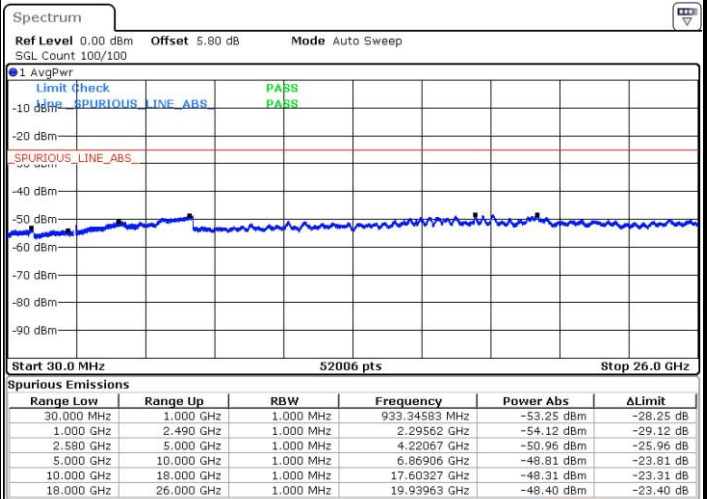

Lowest Channel / 16QAM

Date: 25 JAN 2019 06:41:35

LTE Band 7 / 20MHz

Middle Channel / QPSK

Middle Channel / 16QAM

Date: 25 JAN 2019 06:43:22

Date: 25 JAN 2019 06:44:16

Highest Channel / QPSK

Highest Channel / 16QAM

Date: 25 JAN 2019 06:48:22

Date: 25 JAN 2019 06:47:15

LTE Band 7 / 5MHz

Lowest Channel / 64QAM

Middle Channel / 64QAM

Date: 25.JAN.2019 06:24:49

Date: 25.JAN.2019 06:25:57