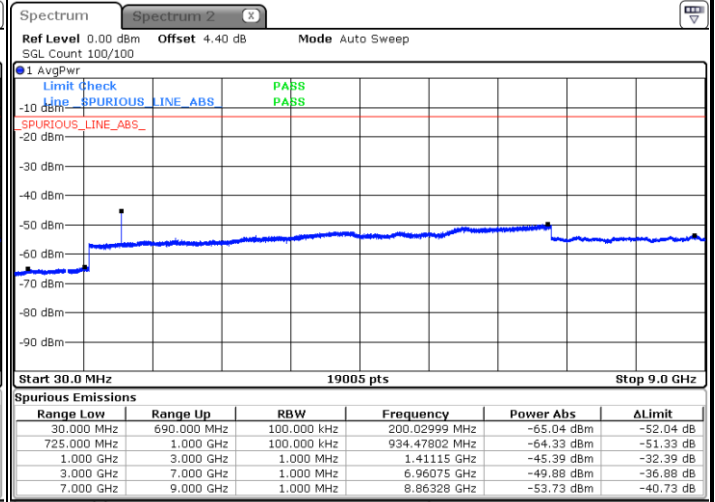

Lowest Channel / 64QAM

Date: 21.JAN.2019 14:48:54

Middle Channel / 64QAM

Date: 21.JAN.2019 14:49:48

Highest Channel / 64QAM

Date: 21.JAN.2019 14:50:43

LTE Band 12 / 3MHz

Lowest Channel / 64QAM

Middle Channel / 64QAM

Date: 21.JAN.2019 14:51:37

Date: 21.JAN.2019 14:52:32

Highest Channel / 64QAM

Date: 21.JAN.2019 14:53:26

LTE Band 12 / 5MHz

Lowest Channel / 64QAM

Middle Channel / 64QAM

Date: 21.JAN.2019 14:54:21

Date: 21.JAN.2019 14:55:16

Highest Channel / 64QAM

Date: 21.JAN.2019 14:56:10

LTE Band 12 / 10MHz

Lowest Channel / 64QAM

Middle Channel / 64QAM

Date: 21.JAN.2019 14:57:05

Date: 21.JAN.2019 14:58:00

Highest Channel / 64QAM

Date: 21.JAN.2019 14:58:54

LTE Band 13 / 5MHz

Lowest Channel / QPSK

Lowest Channel / 16QAM

Date: 30 JAN 2019 20:25:29

Date: 30 JAN 2019 20:25:00