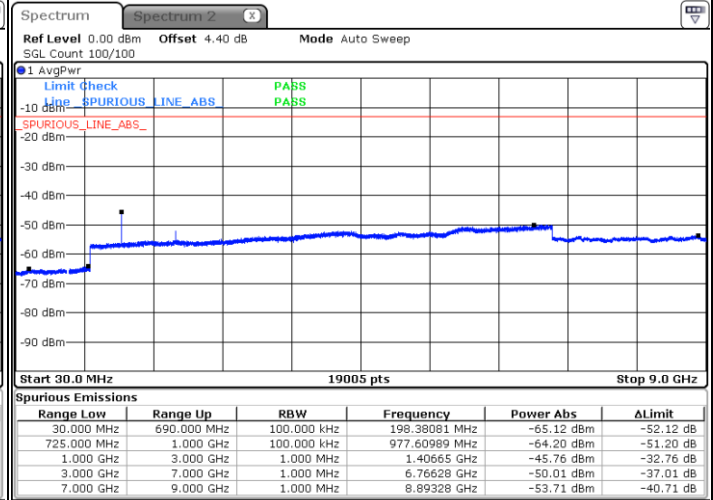

Middle Channel / 64QAM

Date: 21.JAN.2019 14:51:37

Date: 21.JAN.2019 14:52:32

Highest Channel / 64QAM

Date: 21.JAN.2019 14:53:26

LTE Band 12 / 5MHz

Lowest Channel / 64QAM

Middle Channel / 64QAM

Date: 21.JAN.2019 14:54:21

Date: 21.JAN.2019 14:55:16

Highest Channel / 64QAM

Date: 21.JAN.2019 14:56:10

LTE Band 12 / 10MHz

Lowest Channel / 64QAM

Middle Channel / 64QAM

Date: 21.JAN.2019 14:57:05

Date: 21.JAN.2019 14:58:00

Highest Channel / 64QAM

Date: 21.JAN.2019 14:58:54

LTE Band 13 / 5MHz

Lowest Channel / QPSK

Lowest Channel / 16QAM

Date: 30 JAN 2019 20:25:29

Date: 30 JAN 2019 20:25:00

Middle Channel / QPSK

Middle Channel / 16QAM

Date: 30 JAN 2019 20:21:33

Date: 30 JAN 2019 20:22:12

LTE Band 13 / 5MHz

Highest Channel / QPSK

Date: 30.JAN.2019 20:21:06

Highest Channel / 16QAM