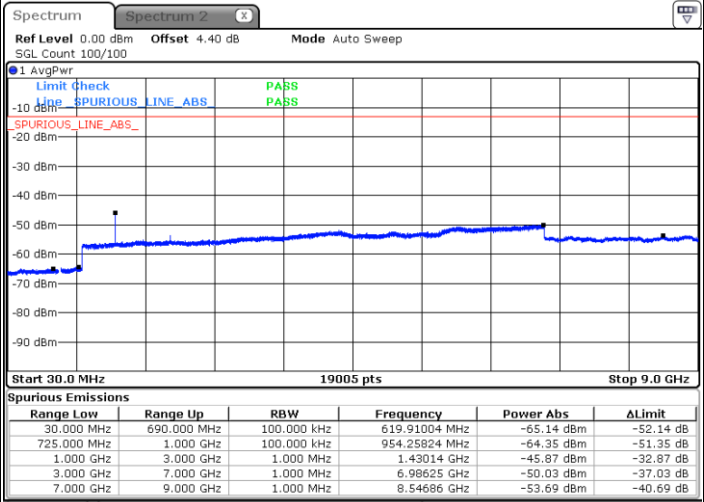

Lowest Channel / QPSK

Lowest Channel / 16QAM

Date: 21.JAN.2019 12:50:12

Date: 21.JAN.2019 12:51:07

Middle Channel / QPSK

Middle Channel / 16QAM

Date: 21.JAN.2019 12:52:56

Date: 21.JAN.2019 12:52:02

LTE Band 12 / 1.4MHz

Highest Channel / QPSK

Date: 21.JAN.2019 12:53:51

Highest Channel / 16QAM

Date: 21.JAN.2019 12:54:45

LTE Band 12 / 3MHz

Lowest Channel / QPSK

Date: 21.JAN.2019 13:07:03