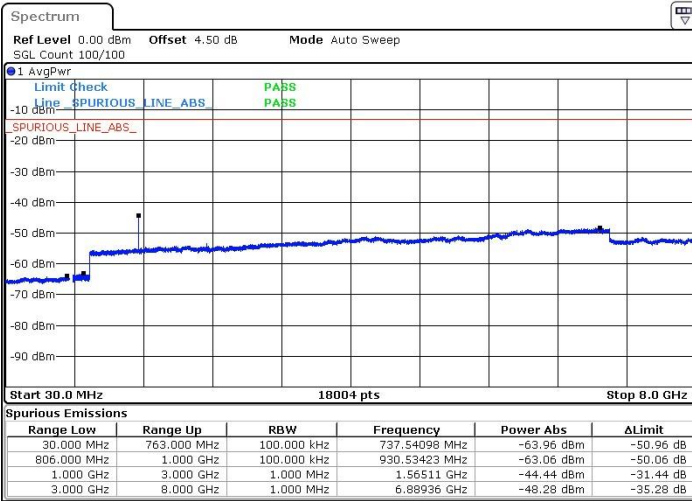

Middle Channel / QPSK

Middle Channel / 16QAM

Date: 30 JAN 2019 20:21:33

Date: 30 JAN 2019 20:22:12

LTE Band 13 / 5MHz

Highest Channel / QPSK

Date: 30.JAN.2019 20:21:06

Highest Channel / 16QAM

Date: 30.JAN.2019 20:20:11

LTE Band 13 / 10MHz

Middle Channel / QPSK

Date: 30.JAN.2019 19:30:16

Middle Channel / 16QAM

Date: 30.JAN.2019 19:29:48

LTE Band 13 / 5MHz

Lowest Channel / 64QAM

Middle Channel / 64QAM

Date: 30.JAN.2019 20:24:03

Date: 30.JAN.2019 20:23:31

Highest Channel / 64QAM

Date: 30.JAN.2019 20:19:32