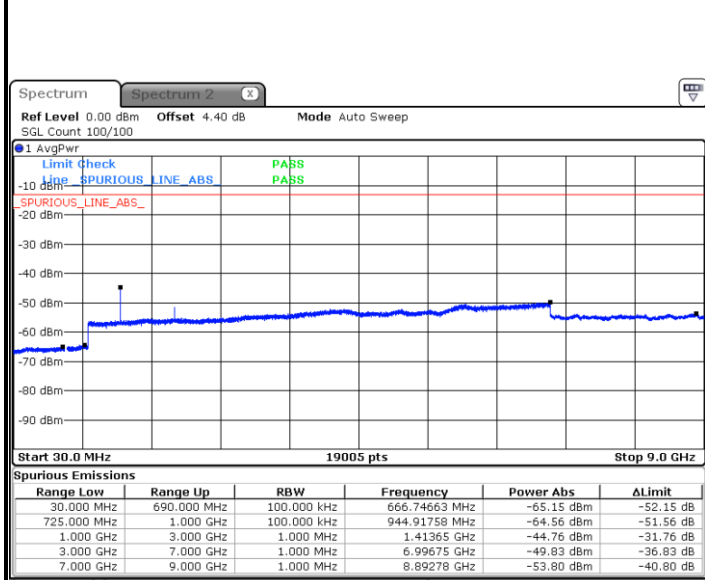

Middle Channel / QPSK

Middle Channel / 16QAM

Date: 21.JAN.2019 13:26:39

Date: 21.JAN.2019 13:25:44

LTE Band 12 / 5MHz

Highest Channel / QPSK

Date: 21.JAN.2019 13:27:33

Highest Channel / 16QAM

Date: 21.JAN.2019 13:28:28

LTE Band 12 / 10MHz

Lowest Channel / QPSK

Date: 21.JAN.2019 14:08:20

Lowest Channel / 16QAM

Date: 21.JAN.2019 14:09:15

LTE Band 12 / 10MHz

Middle Channel / QPSK

Date: 21.JAN.2019 14:11:04

Middle Channel / 16QAM

Date: 21.JAN.2019 14:10:09

Highest Channel / QPSK

Date: 21.JAN.2019 14:11:59

Highest Channel / 16QAM

Date: 21.JAN.2019 14:12:53

LTE Band 12 / 1.4MHz

Lowest Channel / 64QAM

Date: 21.JAN.2019 14:48:54

Middle Channel / 64QAM

Date: 21.JAN.2019 14:49:48

Highest Channel / 64QAM

Date: 21.JAN.2019 14:50:43

LTE Band 12 / 3MHz

Lowest Channel / 64QAM