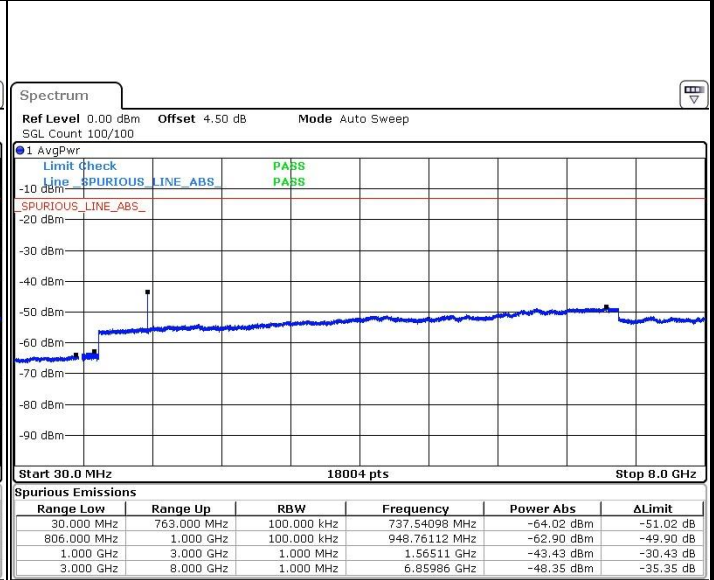

Date: 21.JAN.2019 14:58:00

Highest Channel / 64QAM

Date: 21.JAN.2019 14:58:54

LTE Band 13 / 5MHz

Lowest Channel / QPSK

Lowest Channel / 16QAM

Date: 30 JAN 2019 20:25:29

Date: 30 JAN 2019 20:25:00

Middle Channel / QPSK

Middle Channel / 16QAM

Date: 30 JAN 2019 20:21:33

Date: 30 JAN 2019 20:22:12

LTE Band 13 / 5MHz

Highest Channel / QPSK

Date: 30.JAN.2019 20:21:06

Highest Channel / 16QAM

Date: 30.JAN.2019 20:20:11

LTE Band 13 / 10MHz

Middle Channel / QPSK

Date: 30.JAN.2019 19:30:16

Middle Channel / 16QAM

Date: 30.JAN.2019 19:29:48

LTE Band 13 / 5MHz

Lowest Channel / 64QAM