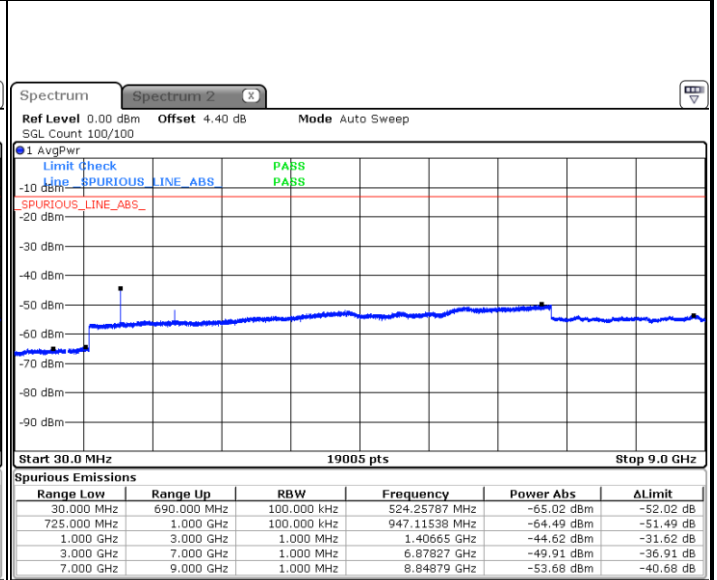

Middle Channel / QPSK

Middle Channel / 16QAM

Date: 21.JAN.2019 13:26:39

Date: 21.JAN.2019 13:25:44

LTE Band 12 / 5MHz

Highest Channel / QPSK

Date: 21.JAN.2019 13:27:33

Highest Channel / 16QAM

Date: 21.JAN.2019 13:28:28

LTE Band 12 / 10MHz

Lowest Channel / QPSK

Date: 21.JAN.2019 14:08:20

Lowest Channel / 16QAM

Date: 21.JAN.2019 14:09:15

LTE Band 12 / 10MHz

Middle Channel / QPSK

Date: 21.JAN.2019 14:11:04

Middle Channel / 16QAM

Date: 21.JAN.2019 14:10:09

Highest Channel / QPSK

Date: 21.JAN.2019 14:11:59

Highest Channel / 16QAM

Date: 21.JAN.2019 14:12:53

LTE Band 12 / 1.4MHz