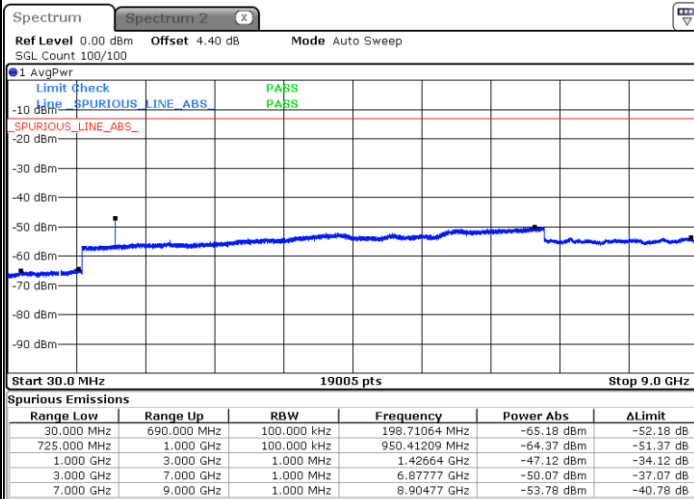

Lowest Channel / 64QAM

Date: 21.JAN.2019 14:48:54

Middle Channel / 64QAM

Date: 21.JAN.2019 14:49:48

Highest Channel / 64QAM

Date: 21.JAN.2019 14:50:43

LTE Band 12 / 3MHz

Lowest Channel / 64QAM

Middle Channel / 64QAM

Date: 21.JAN.2019 14:51:37

Date: 21.JAN.2019 14:52:32

Highest Channel / 64QAM

Date: 21.JAN.2019 14:53:26

LTE Band 12 / 5MHz

Lowest Channel / 64QAM

Middle Channel / 64QAM

Date: 21.JAN.2019 14:54:21

Date: 21.JAN.2019 14:55:16

Highest Channel / 64QAM

Date: 21.JAN.2019 14:56:10

LTE Band 12 / 10MHz

Lowest Channel / 64QAM

Middle Channel / 64QAM

Date: 21.JAN.2019 14:57:05

Date: 21.JAN.2019 14:58:00

Highest Channel / 64QAM

Date: 21.JAN.2019 14:58:54

LTE Band 13 / 5MHz

Lowest Channel / QPSK

Lowest Channel / 16QAM

Date: 30 JAN 2019 20:25:29

Date: 30 JAN 2019 20:25:00