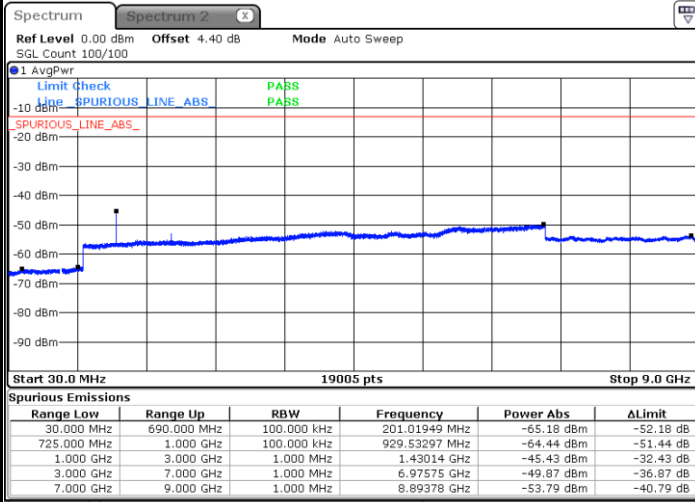

Lowest Channel / QPSK

Lowest Channel / 16QAM

Date: 21.JAN.2019 12:50:12

Date: 21.JAN.2019 12:51:07

Middle Channel / QPSK

Middle Channel / 16QAM

Date: 21.JAN.2019 12:52:56

Date: 21.JAN.2019 12:52:02

LTE Band 12 / 1.4MHz

Highest Channel / QPSK

Date: 21.JAN.2019 12:53:51

Highest Channel / 16QAM

Date: 21.JAN.2019 12:54:45

LTE Band 12 / 3MHz

Lowest Channel / QPSK

Date: 21.JAN.2019 13:07:03