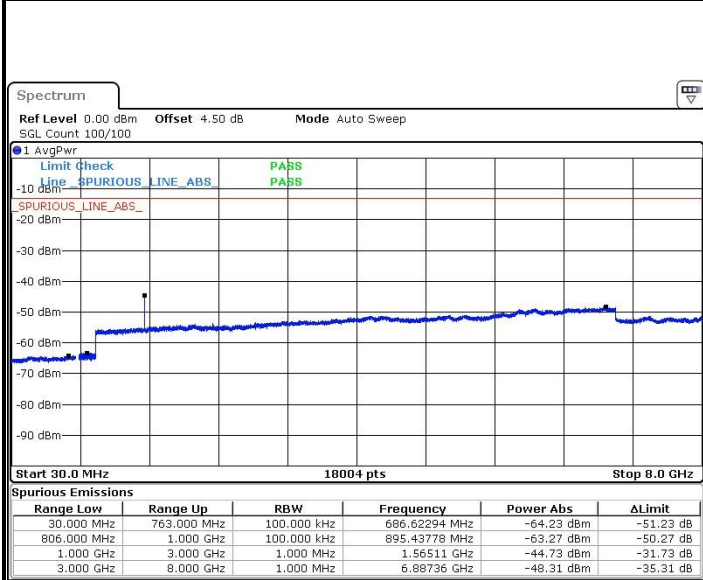

Date: 21.JAN.2019 14:54:21

Date: 21.JAN.2019 14:55:16

Highest Channel / 64QAM

Date: 21.JAN.2019 14:56:10

LTE Band 12 / 10MHz

Lowest Channel / 64QAM

Middle Channel / 64QAM

Date: 21.JAN.2019 14:57:05

Date: 21.JAN.2019 14:58:00

Highest Channel / 64QAM

Date: 21.JAN.2019 14:58:54

LTE Band 13 / 5MHz

Lowest Channel / QPSK

Lowest Channel / 16QAM

Date: 30 JAN 2019 20:25:29

Date: 30 JAN 2019 20:25:00

Middle Channel / QPSK

Middle Channel / 16QAM

Date: 30 JAN 2019 20:21:33

Date: 30 JAN 2019 20:22:12

LTE Band 13 / 5MHz

Highest Channel / QPSK

Date: 30.JAN.2019 20:21:06

Highest Channel / 16QAM

Date: 30.JAN.2019 20:20:11

LTE Band 13 / 10MHz

Middle Channel / QPSK

Date: 30.JAN.2019 19:30:16

Middle Channel / 16QAM

Date: 30.JAN.2019 19:29:48

LTE Band 13 / 5MHz

Lowest Channel / 64QAM