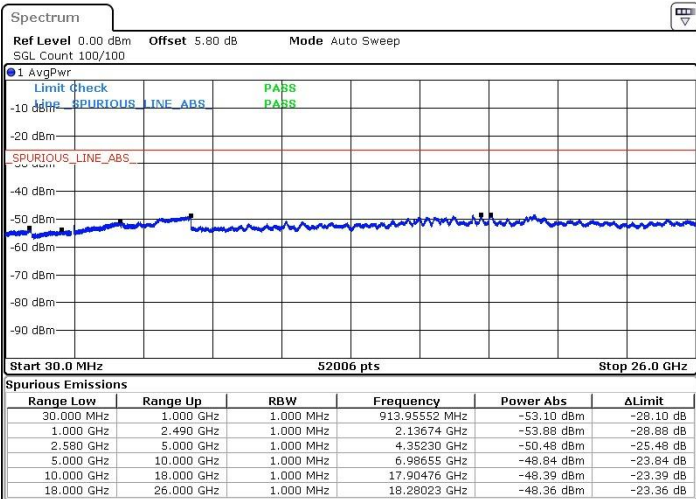

Lowest Channel / 16QAM

Date: 25 JAN 2019 06:41:35

LTE Band 7 / 20MHz

Middle Channel / QPSK

Middle Channel / 16QAM

Date: 25 JAN 2019 06:43:22

Date: 25 JAN 2019 06:44:16

Highest Channel / QPSK

Highest Channel / 16QAM

Date: 25 JAN 2019 06:48:22

Date: 25 JAN 2019 06:47:15

LTE Band 7 / 5MHz

Lowest Channel / 64QAM

Middle Channel / 64QAM

Date: 25.JAN.2019 06:24:49

Date: 25.JAN.2019 06:25:57