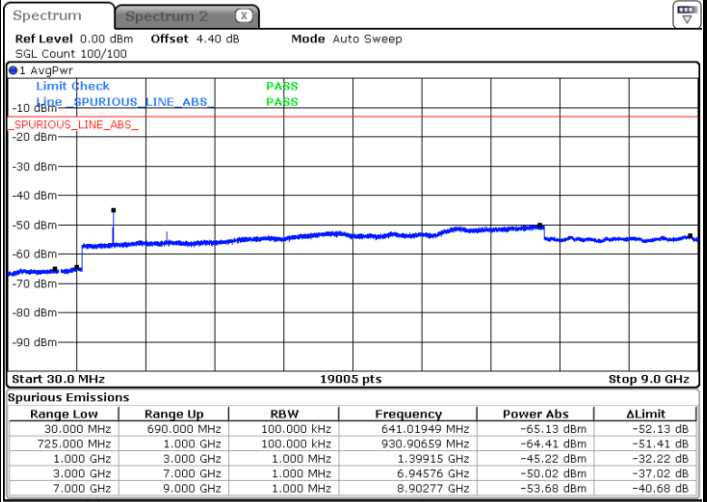

Highest Channel / 16QAM

Date: 21.JAN.2019 13:10:42

Date: 21.JAN.2019 13:11:36

LTE Band 12 / 5MHz

Lowest Channel / QPSK

Lowest Channel / 16QAM

Date: 21.JAN.2019 13:23:55

Date: 21.JAN.2019 13:24:49

Middle Channel / QPSK

Middle Channel / 16QAM

Date: 21.JAN.2019 13:26:39

Date: 21.JAN.2019 13:25:44

LTE Band 12 / 5MHz

Highest Channel / QPSK

Date: 21.JAN.2019 13:27:33

Highest Channel / 16QAM