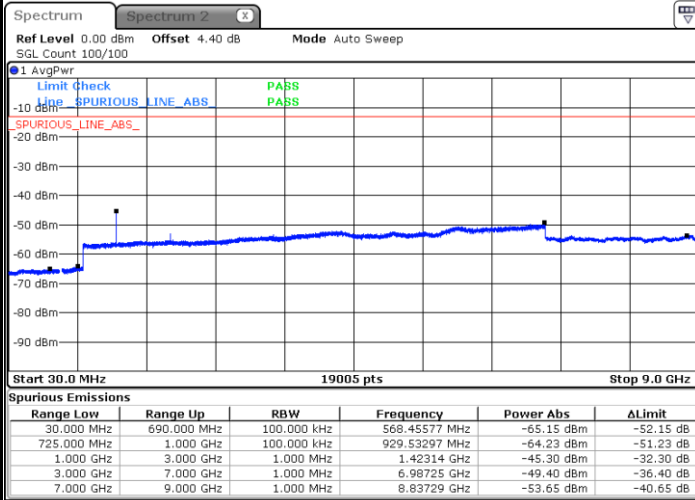

Highest Channel / 16QAM

Date: 21.JAN.2019 13:10:42

Date: 21.JAN.2019 13:11:36

LTE Band 12 / 5MHz

Lowest Channel / QPSK

Lowest Channel / 16QAM

Date: 21.JAN.2019 13:23:55

Date: 21.JAN.2019 13:24:49

Middle Channel / QPSK

Middle Channel / 16QAM

Date: 21.JAN.2019 13:26:39

Date: 21.JAN.2019 13:25:44

LTE Band 12 / 5MHz

Highest Channel / QPSK

Date: 21.JAN.2019 13:27:33

Highest Channel / 16QAM

Date: 21.JAN.2019 13:28:28

LTE Band 12 / 10MHz

Lowest Channel / QPSK

Date: 21.JAN.2019 14:08:20

Lowest Channel / 16QAM

Date: 21.JAN.2019 14:09:15

LTE Band 12 / 10MHz

Middle Channel / QPSK

Date: 21.JAN.2019 14:11:04

Middle Channel / 16QAM

Date: 21.JAN.2019 14:10:09

Highest Channel / QPSK

Date: 21.JAN.2019 14:11:59

Highest Channel / 16QAM

Date: 21.JAN.2019 14:12:53

LTE Band 12 / 1.4MHz