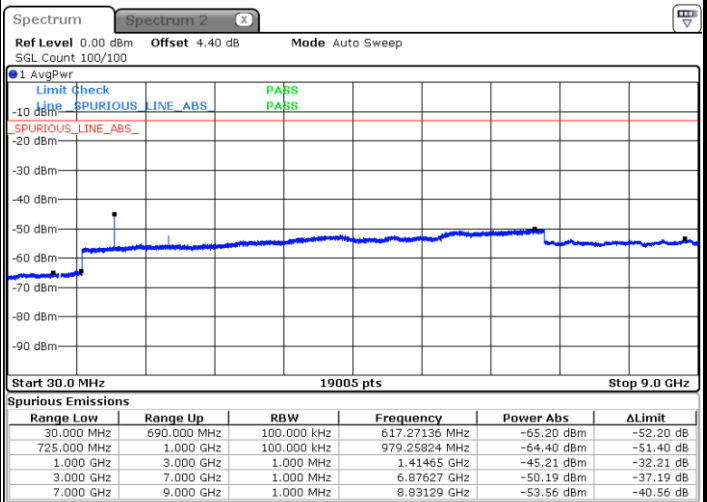

Lowest Channel / QPSK

Lowest Channel / 16QAM

Date: 21.JAN.2019 12:50:12

Date: 21.JAN.2019 12:51:07

Middle Channel / QPSK

Middle Channel / 16QAM

Date: 21.JAN.2019 12:52:56

Date: 21.JAN.2019 12:52:02

LTE Band 12 / 1.4MHz

Highest Channel / QPSK

Date: 21.JAN.2019 12:53:51

Highest Channel / 16QAM

Date: 21.JAN.2019 12:54:45

LTE Band 12 / 3MHz

Lowest Channel / QPSK

Date: 21.JAN.2019 13:07:03