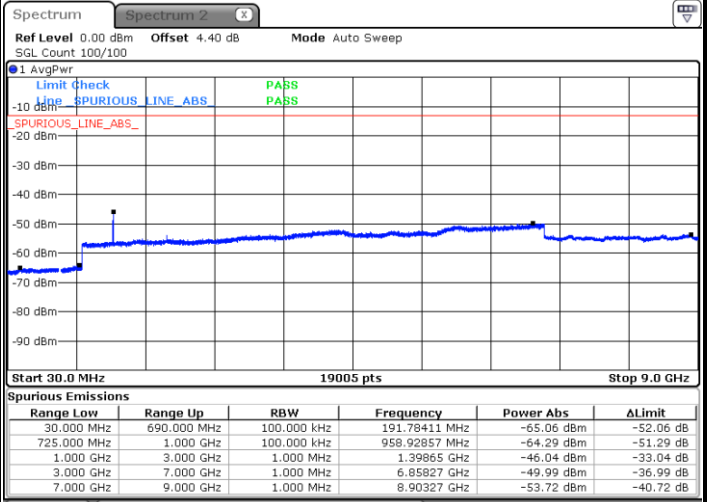

LTE Band 12 / 1.4MHz

Lowest Channel / QPSK

Lowest Channel / 16QAM

Date: 21.JAN.2019 12:50:12

Date: 21.JAN.2019 12:51:07