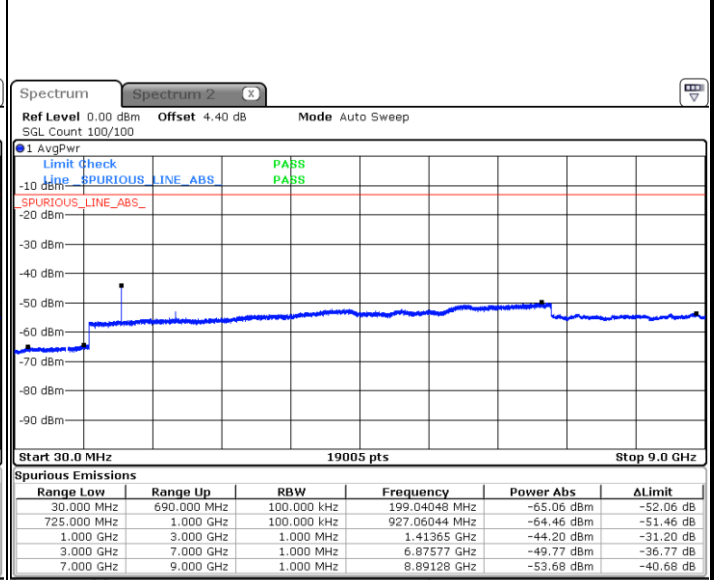

Date: 21.JAN.2019 13:28:28

LTE Band 12 / 10MHz

Lowest Channel / QPSK

Date: 21.JAN.2019 14:08:20

Lowest Channel / 16QAM

Date: 21.JAN.2019 14:09:15

LTE Band 12 / 10MHz

Middle Channel / QPSK

Date: 21.JAN.2019 14:11:04

Middle Channel / 16QAM

Date: 21.JAN.2019 14:10:09

Highest Channel / QPSK

Date: 21.JAN.2019 14:11:59

Highest Channel / 16QAM

Date: 21.JAN.2019 14:12:53

LTE Band 12 / 1.4MHz

Lowest Channel / 64QAM

Date: 21.JAN.2019 14:48:54

Middle Channel / 64QAM

Date: 21.JAN.2019 14:49:48

Highest Channel / 64QAM

Date: 21.JAN.2019 14:50:43

LTE Band 12 / 3MHz

Lowest Channel / 64QAM

Middle Channel / 64QAM

Date: 21.JAN.2019 14:51:37

Date: 21.JAN.2019 14:52:32

Highest Channel / 64QAM

Date: 21.JAN.2019 14:53:26

LTE Band 12 / 5MHz

Lowest Channel / 64QAM

Middle Channel / 64QAM