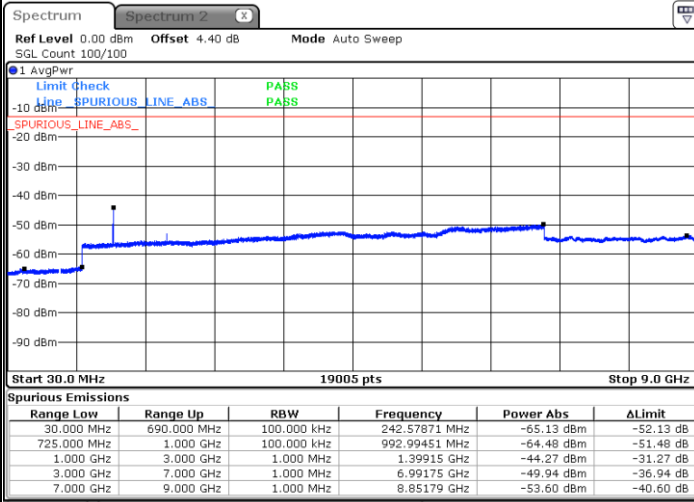

Lowest Channel / 16QAM

Date: 21.JAN.2019 13:07:58

LTE Band 12 / 3MHz

Middle Channel / QPSK

Middle Channel / 16QAM

Date: 21.JAN.2019 13:09:47

Date: 21.JAN.2019 13:08:53

Highest Channel / QPSK

Highest Channel / 16QAM

Date: 21.JAN.2019 13:10:42

Date: 21.JAN.2019 13:11:36

LTE Band 12 / 5MHz

Lowest Channel / QPSK

Lowest Channel / 16QAM

Date: 21.JAN.2019 13:23:55

Date: 21.JAN.2019 13:24:49

Middle Channel / QPSK

Middle Channel / 16QAM

Date: 21.JAN.2019 13:26:39

Date: 21.JAN.2019 13:25:44

LTE Band 12 / 5MHz

Highest Channel / QPSK

Date: 21.JAN.2019 13:27:33

Highest Channel / 16QAM