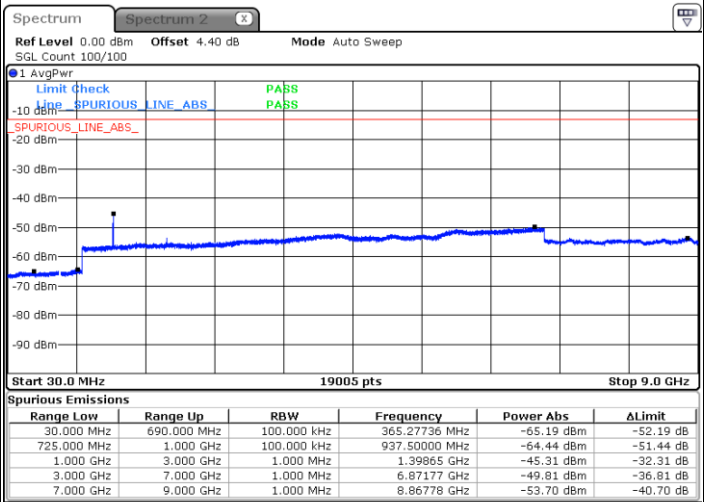

LTE Band 12 / 1.4MHz

Highest Channel / QPSK

Date: 21.JAN.2019 12:53:51

Highest Channel / 16QAM

Date: 21.JAN.2019 12:54:45

LTE Band 12 / 3MHz

Lowest Channel / QPSK

Date: 21.JAN.2019 13:07:03

Lowest Channel / 16QAM

Date: 21.JAN.2019 13:07:58

LTE Band 12 / 3MHz

Middle Channel / QPSK

Middle Channel / 16QAM

Date: 21.JAN.2019 13:09:47

Date: 21.JAN.2019 13:08:53

Highest Channel / QPSK