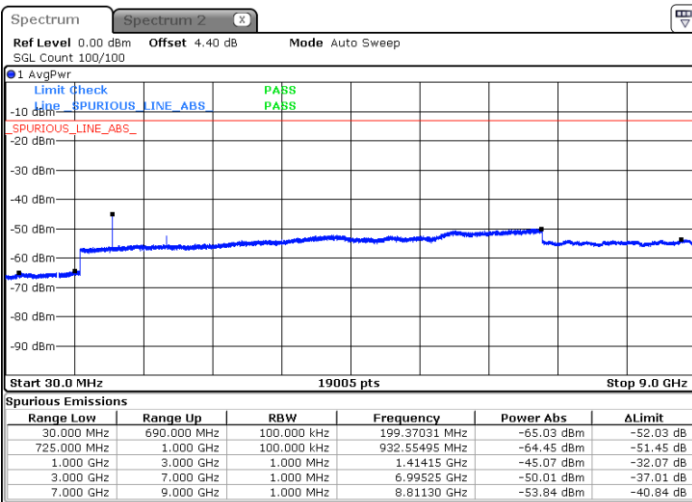

Lowest Channel / QPSK

Lowest Channel / 16QAM

Date: 21.JAN.2019 12:50:12

Date: 21.JAN.2019 12:51:07

Middle Channel / QPSK

Middle Channel / 16QAM

Date: 21.JAN.2019 12:52:56

Date: 21.JAN.2019 12:52:02

LTE Band 12 / 1.4MHz

Highest Channel / QPSK

Date: 21.JAN.2019 12:53:51

Highest Channel / 16QAM

Date: 21.JAN.2019 12:54:45

LTE Band 12 / 3MHz

Lowest Channel / QPSK

Date: 21.JAN.2019 13:07:03