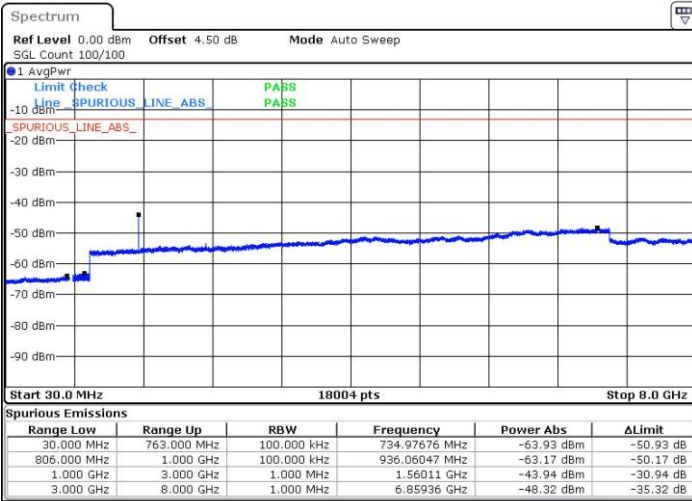

Date: 21.JAN.2019 14:54:21

Date: 21.JAN.2019 14:55:16

Highest Channel / 64QAM

Date: 21.JAN.2019 14:56:10

LTE Band 12 / 10MHz

Lowest Channel / 64QAM

Middle Channel / 64QAM

Date: 21.JAN.2019 14:57:05

Date: 21.JAN.2019 14:58:00

Highest Channel / 64QAM

Date: 21.JAN.2019 14:58:54

LTE Band 13 / 5MHz

Lowest Channel / QPSK

Lowest Channel / 16QAM

Date: 30 JAN 2019 20:25:29

Date: 30 JAN 2019 20:25:00

Middle Channel / QPSK

Middle Channel / 16QAM

Date: 30 JAN 2019 20:21:33

Date: 30 JAN 2019 20:22:12

LTE Band 13 / 5MHz

Highest Channel / QPSK

Date: 30.JAN.2019 20:21:06

Highest Channel / 16QAM