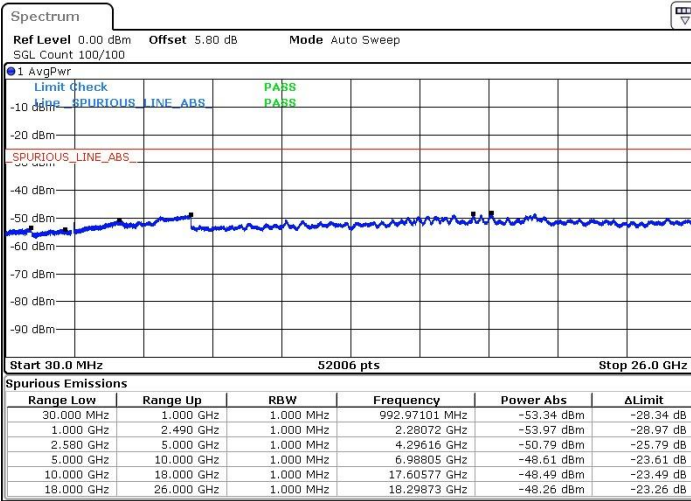

Date: 25.JAN.2019 06:29:57

LTE Band 7 / 15MHz

Lowest Channel / 64QAM

Middle Channel / 64QAM

Date: 25.JAN.2019 06:31:08

Date: 25.JAN.2019 06:32:06

Highest Channel / 64QAM

Date: 25.JAN.2019 06:38:23