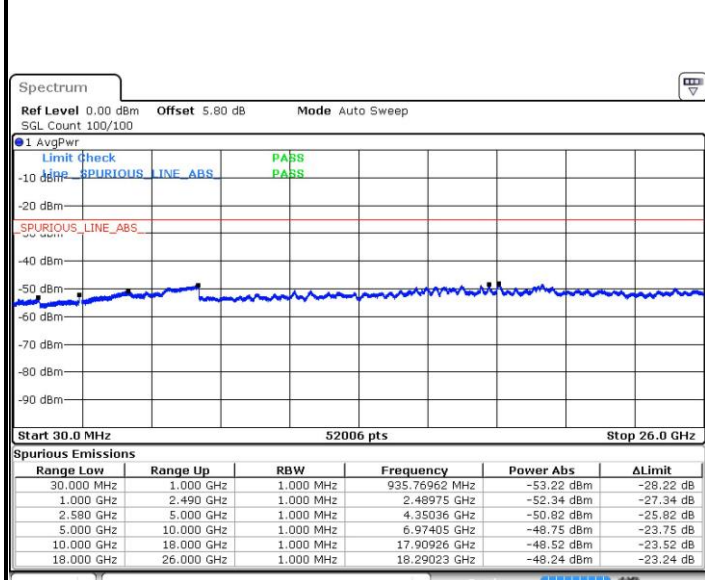

LTE Band 7 / 15MHz

Highest Channel / QPSK

Date: 25 JAN 2019 06:35:29

Highest Channel / 16QAM

Date: 25 JAN 2019 06:37:28

LTE Band 7 / 20MHz

Lowest Channel / QPSK

Date: 25 JAN 2019 06:42:27

Lowest Channel / 16QAM

Date: 25 JAN 2019 06:41:35

LTE Band 7 / 20MHz

Middle Channel / QPSK

Middle Channel / 16QAM

Date: 25 JAN 2019 06:43:22

Date: 25 JAN 2019 06:44:16

Highest Channel / QPSK

Highest Channel / 16QAM

Date: 25 JAN 2019 06:48:22

Date: 25 JAN 2019 06:47:15

LTE Band 7 / 5MHz

Lowest Channel / 64QAM

Middle Channel / 64QAM

Date: 25.JAN.2019 06:24:49

Date: 25.JAN.2019 06:25:57