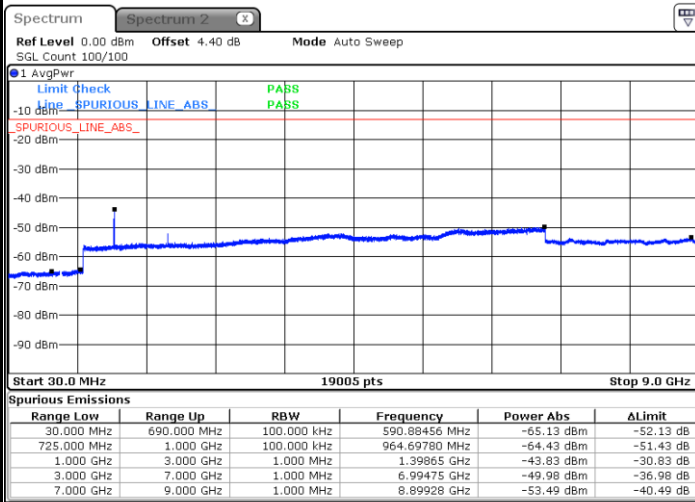

LTE Band 12 / 1.4MHz

Highest Channel / QPSK

Date: 21.JAN.2019 12:53:51

Highest Channel / 16QAM

Date: 21.JAN.2019 12:54:45

LTE Band 12 / 3MHz

Lowest Channel / QPSK

Date: 21.JAN.2019 13:07:03

Lowest Channel / 16QAM

Date: 21.JAN.2019 13:07:58

LTE Band 12 / 3MHz

Middle Channel / QPSK

Middle Channel / 16QAM

Date: 21.JAN.2019 13:09:47

Date: 21.JAN.2019 13:08:53

Highest Channel / QPSK