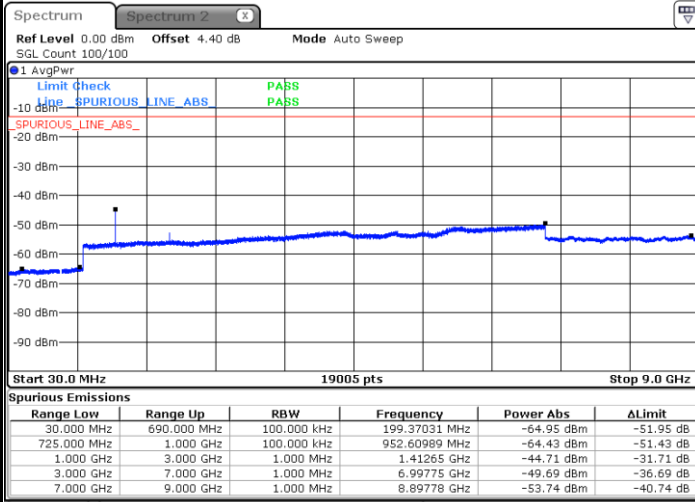

Lowest Channel / 16QAM

Date: 21.JAN.2019 13:07:58

LTE Band 12 / 3MHz

Middle Channel / QPSK

Middle Channel / 16QAM

Date: 21.JAN.2019 13:09:47

Date: 21.JAN.2019 13:08:53

Highest Channel / QPSK

Highest Channel / 16QAM

Date: 21.JAN.2019 13:10:42

Date: 21.JAN.2019 13:11:36

LTE Band 12 / 5MHz

Lowest Channel / QPSK

Lowest Channel / 16QAM

Date: 21.JAN.2019 13:23:55

Date: 21.JAN.2019 13:24:49