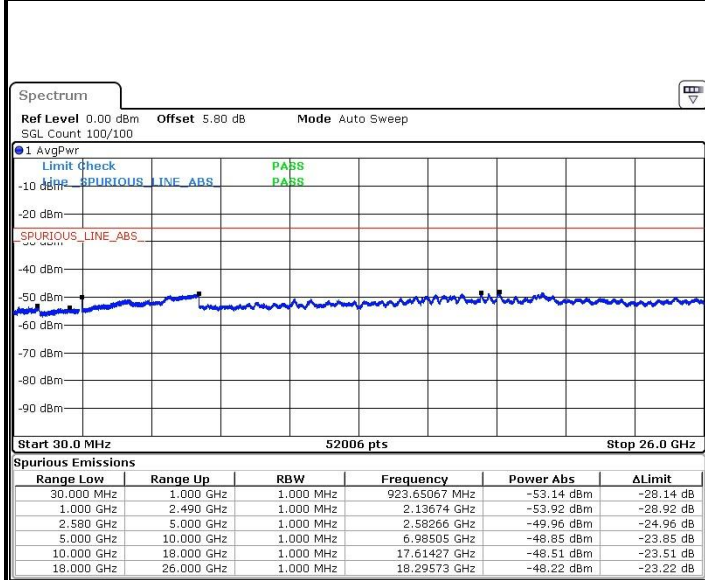

LTE Band 7 / 15MHz

Highest Channel / QPSK

Date: 25 JAN 2019 06:35:29

Highest Channel / 16QAM

Date: 25 JAN 2019 06:37:28

LTE Band 7 / 20MHz

Lowest Channel / QPSK

Date: 25 JAN 2019 06:42:27

Lowest Channel / 16QAM

Date: 25 JAN 2019 06:41:35

LTE Band 7 / 20MHz

Middle Channel / QPSK

Middle Channel / 16QAM

Date: 25 JAN 2019 06:43:22

Date: 25 JAN 2019 06:44:16

Highest Channel / QPSK