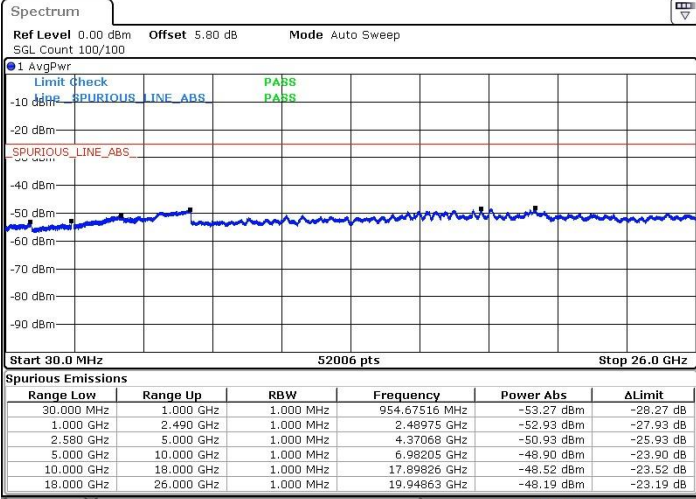

Highest Channel / 16QAM

Date: 25 JAN 2019 06:48:22

Date: 25 JAN 2019 06:47:15

LTE Band 7 / 5MHz

Lowest Channel / 64QAM

Middle Channel / 64QAM

Date: 25.JAN.2019 06:24:49

Date: 25.JAN.2019 06:25:57

Highest Channel / 64QAM

Date: 25.JAN.2019 06:26:55

LTE Band 7 / 10MHz

Lowest Channel / 64QAM

Middle Channel / 64QAM

Date: 25.JAN.2019 06:28:04

Date: 25.JAN.2019 06:28:59

Highest Channel / 64QAM