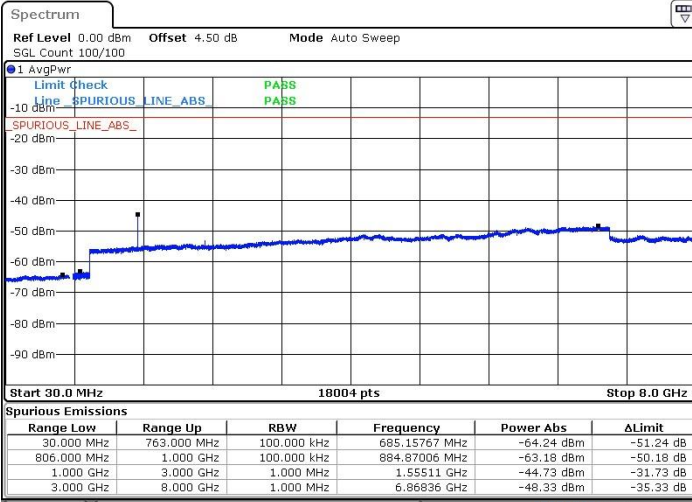

Middle Channel / QPSK

Middle Channel / 16QAM

Date: 30 JAN 2019 20:21:33

Date: 30 JAN 2019 20:22:12

LTE Band 13 / 5MHz

Highest Channel / QPSK

Date: 30.JAN.2019 20:21:06

Highest Channel / 16QAM

Date: 30.JAN.2019 20:20:11

LTE Band 13 / 10MHz

Middle Channel / QPSK

Date: 30.JAN.2019 19:30:16

Middle Channel / 16QAM

Date: 30.JAN.2019 19:29:48

LTE Band 13 / 5MHz

Lowest Channel / 64QAM

Middle Channel / 64QAM

Date: 30.JAN.2019 20:24:03

Date: 30.JAN.2019 20:23:31

Highest Channel / 64QAM

Date: 30.JAN.2019 20:19:32