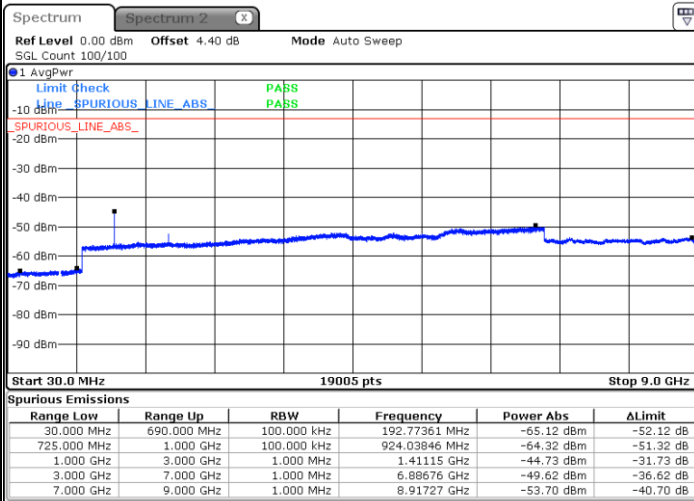

Lowest Channel / 16QAM

Date: 21.JAN.2019 13:07:58

LTE Band 12 / 3MHz

Middle Channel / QPSK

Middle Channel / 16QAM

Date: 21.JAN.2019 13:09:47

Date: 21.JAN.2019 13:08:53

Highest Channel / QPSK

Highest Channel / 16QAM

Date: 21.JAN.2019 13:10:42

Date: 21.JAN.2019 13:11:36

LTE Band 12 / 5MHz

Lowest Channel / QPSK

Lowest Channel / 16QAM

Date: 21.JAN.2019 13:23:55

Date: 21.JAN.2019 13:24:49

Middle Channel / QPSK

Middle Channel / 16QAM

Date: 21.JAN.2019 13:26:39

Date: 21.JAN.2019 13:25:44

LTE Band 12 / 5MHz

Highest Channel / QPSK

Date: 21.JAN.2019 13:27:33

Highest Channel / 16QAM