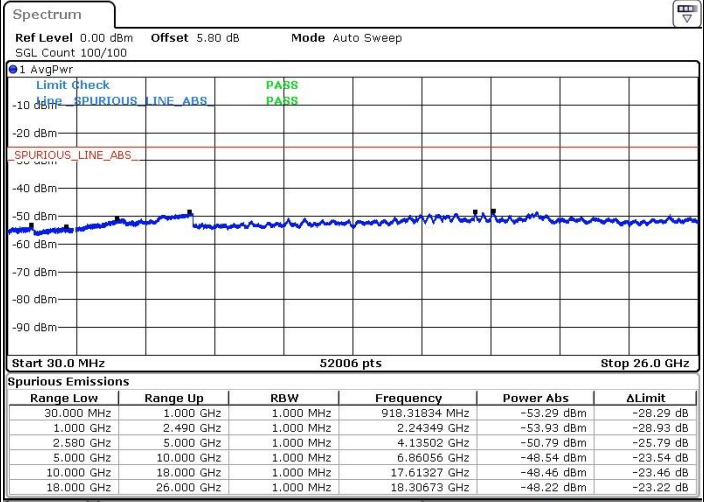

Highest Channel / 16QAM

Date: 25 JAN 2019 06:48:22

Date: 25 JAN 2019 06:47:15

LTE Band 7 / 5MHz

Lowest Channel / 64QAM

Middle Channel / 64QAM

Date: 25.JAN.2019 06:24:49

Date: 25.JAN.2019 06:25:57

Highest Channel / 64QAM

Date: 25.JAN.2019 06:26:55

LTE Band 7 / 10MHz

Lowest Channel / 64QAM

Middle Channel / 64QAM

Date: 25.JAN.2019 06:28:04

Date: 25.JAN.2019 06:28:59

Highest Channel / 64QAM

Date: 25.JAN.2019 06:29:57

LTE Band 7 / 15MHz

Lowest Channel / 64QAM

Middle Channel / 64QAM

Date: 25.JAN.2019 06:31:08

Date: 25.JAN.2019 06:32:06

Highest Channel / 64QAM

Date: 25.JAN.2019 06:38:23