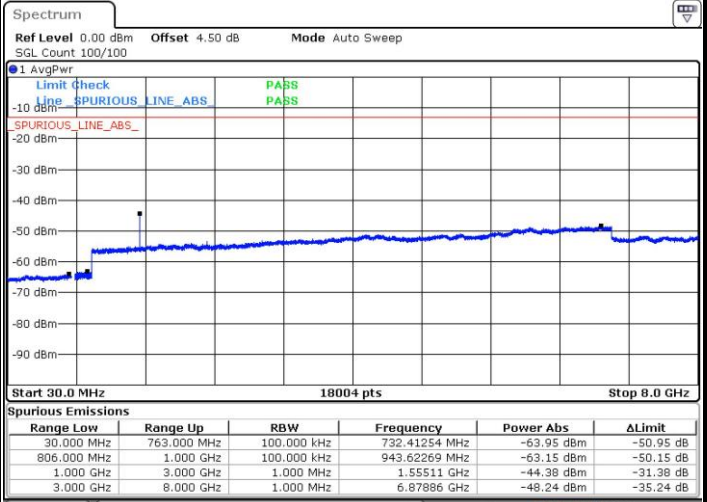

Date: 21.JAN.2019 14:54:21

Date: 21.JAN.2019 14:55:16

Highest Channel / 64QAM

Date: 21.JAN.2019 14:56:10

LTE Band 12 / 10MHz

Lowest Channel / 64QAM

Middle Channel / 64QAM

Date: 21.JAN.2019 14:57:05

Date: 21.JAN.2019 14:58:00

Highest Channel / 64QAM

Date: 21.JAN.2019 14:58:54

LTE Band 13 / 5MHz

Lowest Channel / QPSK

Lowest Channel / 16QAM

Date: 30 JAN 2019 20:25:29

Date: 30 JAN 2019 20:25:00

Middle Channel / QPSK

Middle Channel / 16QAM

Date: 30 JAN 2019 20:21:33

Date: 30 JAN 2019 20:22:12

LTE Band 13 / 5MHz

Highest Channel / QPSK

Date: 30.JAN.2019 20:21:06

Highest Channel / 16QAM