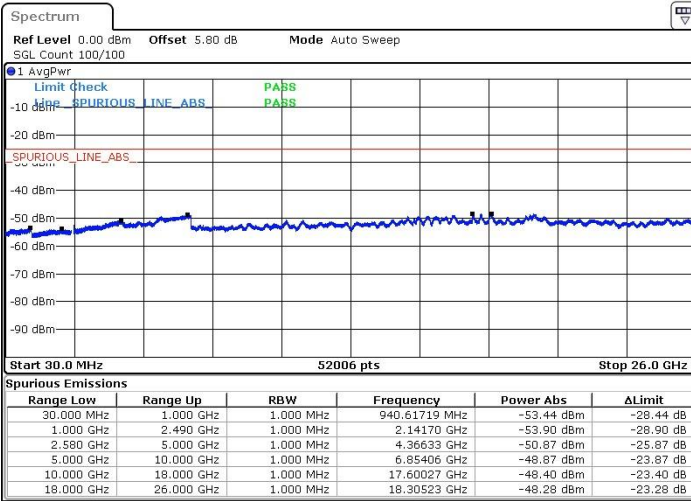

Highest Channel / 64QAM

Date: 25.JAN.2019 06:26:55

LTE Band 7 / 10MHz

Lowest Channel / 64QAM

Middle Channel / 64QAM

Date: 25.JAN.2019 06:28:04

Date: 25.JAN.2019 06:28:59

Highest Channel / 64QAM