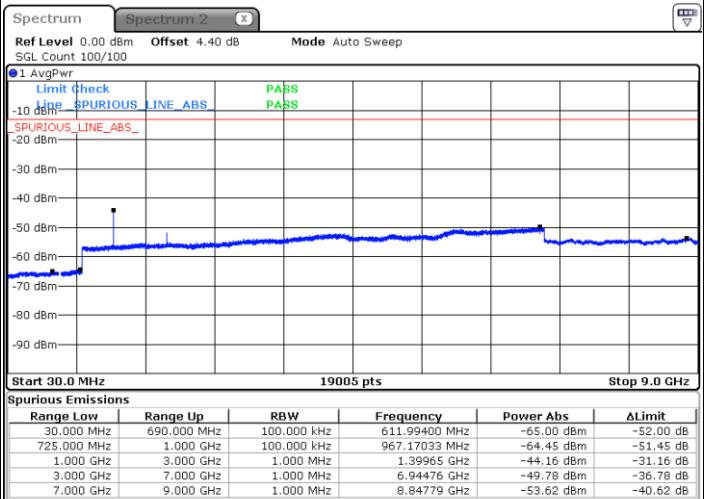

Middle Channel / QPSK

Middle Channel / 16QAM

Date: 21.JAN.2019 13:26:39

Date: 21.JAN.2019 13:25:44

LTE Band 12 / 5MHz

Highest Channel / QPSK

Date: 21.JAN.2019 13:27:33

Highest Channel / 16QAM

Date: 21.JAN.2019 13:28:28

LTE Band 12 / 10MHz

Lowest Channel / QPSK

Date: 21.JAN.2019 14:08:20

Lowest Channel / 16QAM

Date: 21.JAN.2019 14:09:15

LTE Band 12 / 10MHz

Middle Channel / QPSK

Date: 21.JAN.2019 14:11:04

Middle Channel / 16QAM

Date: 21.JAN.2019 14:10:09

Highest Channel / QPSK

Date: 21.JAN.2019 14:11:59

Highest Channel / 16QAM

Date: 21.JAN.2019 14:12:53

LTE Band 12 / 1.4MHz

Lowest Channel / 64QAM

Date: 21.JAN.2019 14:48:54

Middle Channel / 64QAM

Date: 21.JAN.2019 14:49:48

Highest Channel / 64QAM

Date: 21.JAN.2019 14:50:43

LTE Band 12 / 3MHz

Lowest Channel / 64QAM