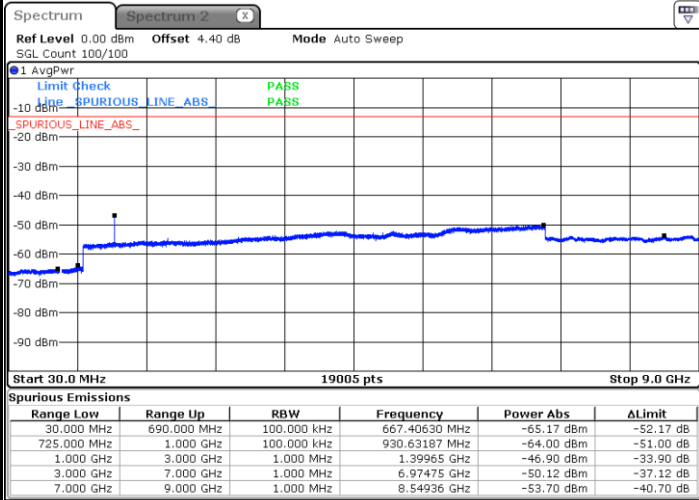

Middle Channel / 64QAM

Date: 21.JAN.2019 14:51:37

Date: 21.JAN.2019 14:52:32

Highest Channel / 64QAM

Date: 21.JAN.2019 14:53:26

LTE Band 12 / 5MHz

Lowest Channel / 64QAM

Middle Channel / 64QAM

Date: 21.JAN.2019 14:54:21

Date: 21.JAN.2019 14:55:16

Highest Channel / 64QAM

Date: 21.JAN.2019 14:56:10

LTE Band 12 / 10MHz

Lowest Channel / 64QAM

Middle Channel / 64QAM

Date: 21.JAN.2019 14:57:05

Date: 21.JAN.2019 14:58:00

Highest Channel / 64QAM

Date: 21.JAN.2019 14:58:54

LTE Band 13 / 5MHz

Lowest Channel / QPSK

Lowest Channel / 16QAM

Date: 30 JAN 2019 20:25:29

Date: 30 JAN 2019 20:25:00

Middle Channel / QPSK

Middle Channel / 16QAM

Date: 30 JAN 2019 20:21:33

Date: 30 JAN 2019 20:22:12

LTE Band 13 / 5MHz

Highest Channel / QPSK

Date: 30.JAN.2019 20:21:06

Highest Channel / 16QAM