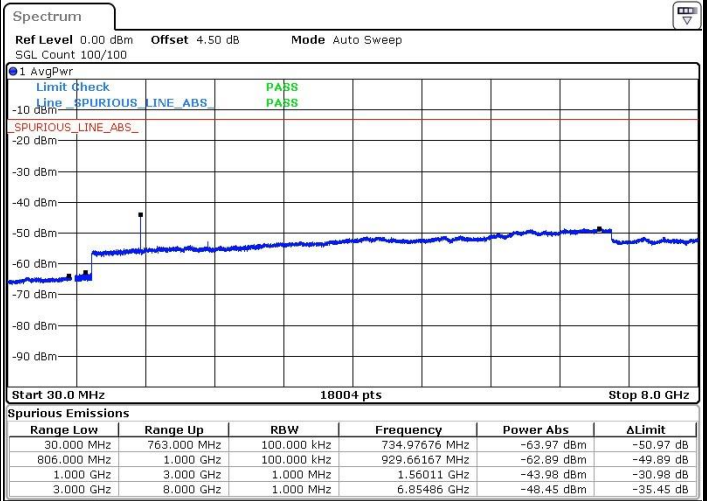

Date: 21.JAN.2019 14:54:21

Date: 21.JAN.2019 14:55:16

Highest Channel / 64QAM

Date: 21.JAN.2019 14:56:10

LTE Band 12 / 10MHz

Lowest Channel / 64QAM

Middle Channel / 64QAM

Date: 21.JAN.2019 14:57:05

Date: 21.JAN.2019 14:58:00

Highest Channel / 64QAM

Date: 21.JAN.2019 14:58:54

LTE Band 13 / 5MHz

Lowest Channel / QPSK

Lowest Channel / 16QAM

Date: 30 JAN 2019 20:25:29

Date: 30 JAN 2019 20:25:00

Middle Channel / QPSK

Middle Channel / 16QAM

Date: 30 JAN 2019 20:21:33

Date: 30 JAN 2019 20:22:12

LTE Band 13 / 5MHz

Highest Channel / QPSK

Date: 30.JAN.2019 20:21:06

Highest Channel / 16QAM