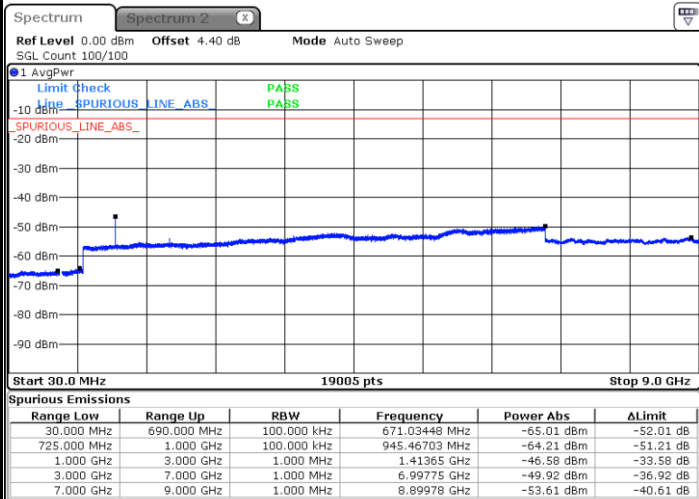

Middle Channel / 64QAM

Date: 21.JAN.2019 14:51:37

Date: 21.JAN.2019 14:52:32

Highest Channel / 64QAM

Date: 21.JAN.2019 14:53:26

LTE Band 12 / 5MHz

Lowest Channel / 64QAM

Middle Channel / 64QAM

Date: 21.JAN.2019 14:54:21

Date: 21.JAN.2019 14:55:16

Highest Channel / 64QAM

Date: 21.JAN.2019 14:56:10

LTE Band 12 / 10MHz

Lowest Channel / 64QAM

Middle Channel / 64QAM

Date: 21.JAN.2019 14:57:05

Date: 21.JAN.2019 14:58:00

Highest Channel / 64QAM

Date: 21.JAN.2019 14:58:54

LTE Band 13 / 5MHz

Lowest Channel / QPSK

Lowest Channel / 16QAM

Date: 30 JAN 2019 20:25:29

Date: 30 JAN 2019 20:25:00