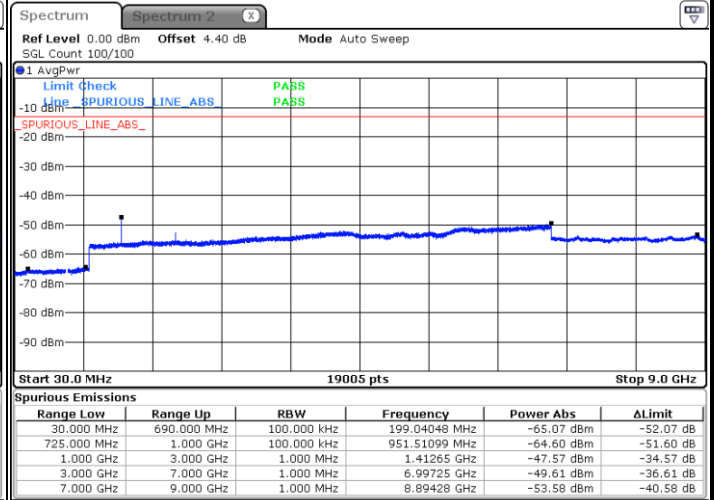

Date: 21.JAN.2019 14:11:04

Middle Channel / 16QAM

Date: 21.JAN.2019 14:10:09

Highest Channel / QPSK

Date: 21.JAN.2019 14:11:59

Highest Channel / 16QAM

Date: 21.JAN.2019 14:12:53

LTE Band 12 / 1.4MHz

Lowest Channel / 64QAM

Date: 21.JAN.2019 14:48:54

Middle Channel / 64QAM

Date: 21.JAN.2019 14:49:48

Highest Channel / 64QAM

Date: 21.JAN.2019 14:50:43

LTE Band 12 / 3MHz

Lowest Channel / 64QAM

Middle Channel / 64QAM

Date: 21.JAN.2019 14:51:37

Date: 21.JAN.2019 14:52:32

Highest Channel / 64QAM

Date: 21.JAN.2019 14:53:26

LTE Band 12 / 5MHz

Lowest Channel / 64QAM

Middle Channel / 64QAM

Date: 21.JAN.2019 14:54:21

Date: 21.JAN.2019 14:55:16

Highest Channel / 64QAM

Date: 21.JAN.2019 14:56:10

LTE Band 12 / 10MHz

Lowest Channel / 64QAM

Middle Channel / 64QAM

Date: 21.JAN.2019 14:57:05