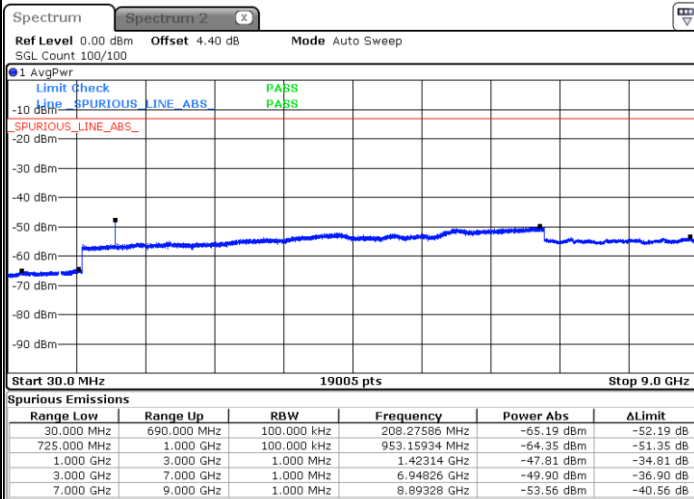

Lowest Channel / 64QAM

Date: 21.JAN.2019 14:48:54

Middle Channel / 64QAM

Date: 21.JAN.2019 14:49:48

Highest Channel / 64QAM

Date: 21.JAN.2019 14:50:43

LTE Band 12 / 3MHz

Lowest Channel / 64QAM

Middle Channel / 64QAM

Date: 21.JAN.2019 14:51:37

Date: 21.JAN.2019 14:52:32

Highest Channel / 64QAM

Date: 21.JAN.2019 14:53:26

LTE Band 12 / 5MHz

Lowest Channel / 64QAM

Middle Channel / 64QAM

Date: 21.JAN.2019 14:54:21

Date: 21.JAN.2019 14:55:16

Highest Channel / 64QAM

Date: 21.JAN.2019 14:56:10

LTE Band 12 / 10MHz

Lowest Channel / 64QAM

Middle Channel / 64QAM

Date: 21.JAN.2019 14:57:05

Date: 21.JAN.2019 14:58:00

Highest Channel / 64QAM

Date: 21.JAN.2019 14:58:54

LTE Band 13 / 5MHz

Lowest Channel / QPSK

Lowest Channel / 16QAM

Date: 30 JAN 2019 20:25:29

Date: 30 JAN 2019 20:25:00