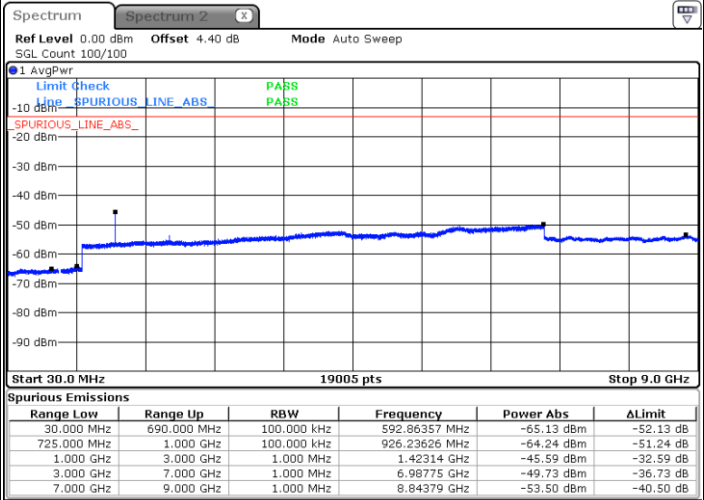

Highest Channel / 16QAM

Date: 21.JAN.2019 13:10:42

Date: 21.JAN.2019 13:11:36

LTE Band 12 / 5MHz

Lowest Channel / QPSK

Lowest Channel / 16QAM

Date: 21.JAN.2019 13:23:55

Date: 21.JAN.2019 13:24:49

Middle Channel / QPSK

Middle Channel / 16QAM

Date: 21.JAN.2019 13:26:39

Date: 21.JAN.2019 13:25:44

LTE Band 12 / 5MHz

Highest Channel / QPSK

Date: 21.JAN.2019 13:27:33

Highest Channel / 16QAM

Date: 21.JAN.2019 13:28:28

LTE Band 12 / 10MHz

Lowest Channel / QPSK

Date: 21.JAN.2019 14:08:20

Lowest Channel / 16QAM

Date: 21.JAN.2019 14:09:15

LTE Band 12 / 10MHz

Middle Channel / QPSK