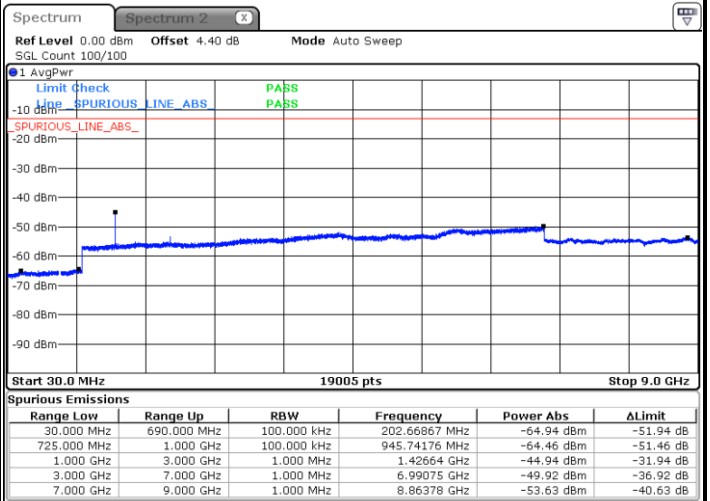

LTE Band 12 / 1.4MHz

Highest Channel / QPSK

Date: 21.JAN.2019 12:53:51

Highest Channel / 16QAM

Date: 21.JAN.2019 12:54:45

LTE Band 12 / 3MHz

Lowest Channel / QPSK

Date: 21.JAN.2019 13:07:03

Lowest Channel / 16QAM

Date: 21.JAN.2019 13:07:58

LTE Band 12 / 3MHz

Middle Channel / QPSK

Middle Channel / 16QAM

Date: 21.JAN.2019 13:09:47

Date: 21.JAN.2019 13:08:53

Highest Channel / QPSK

Highest Channel / 16QAM

Date: 21.JAN.2019 13:10:42

Date: 21.JAN.2019 13:11:36

LTE Band 12 / 5MHz

Lowest Channel / QPSK

Lowest Channel / 16QAM

Date: 21.JAN.2019 13:23:55

Date: 21.JAN.2019 13:24:49