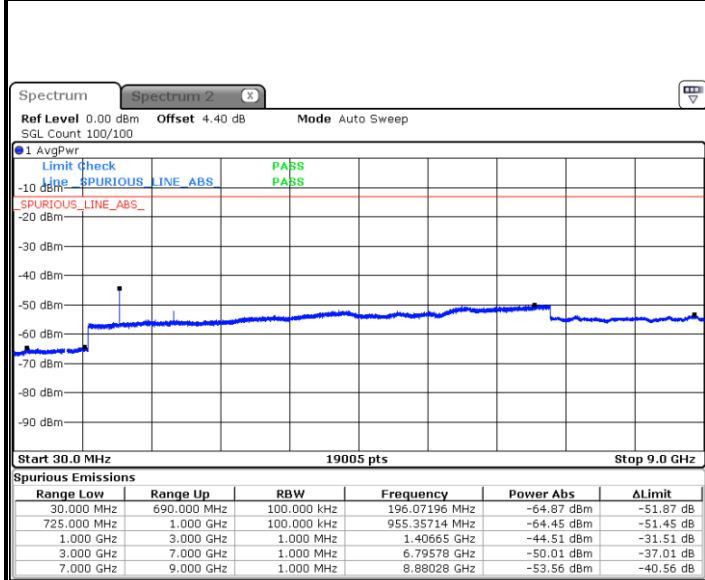

Middle Channel / QPSK

Middle Channel / 16QAM

Date: 21.JAN.2019 13:26:39

Date: 21.JAN.2019 13:25:44

LTE Band 12 / 5MHz

Highest Channel / QPSK

Date: 21.JAN.2019 13:27:33

Highest Channel / 16QAM

Date: 21.JAN.2019 13:28:28

LTE Band 12 / 10MHz

Lowest Channel / QPSK

Date: 21.JAN.2019 14:08:20

Lowest Channel / 16QAM

Date: 21.JAN.2019 14:09:15

LTE Band 12 / 10MHz

Middle Channel / QPSK

Date: 21.JAN.2019 14:11:04

Middle Channel / 16QAM

Date: 21.JAN.2019 14:10:09

Highest Channel / QPSK

Date: 21.JAN.2019 14:11:59

Highest Channel / 16QAM

Date: 21.JAN.2019 14:12:53

LTE Band 12 / 1.4MHz

Lowest Channel / 64QAM

Date: 21.JAN.2019 14:48:54

Middle Channel / 64QAM

Date: 21.JAN.2019 14:49:48

Highest Channel / 64QAM

Date: 21.JAN.2019 14:50:43

LTE Band 12 / 3MHz

Lowest Channel / 64QAM