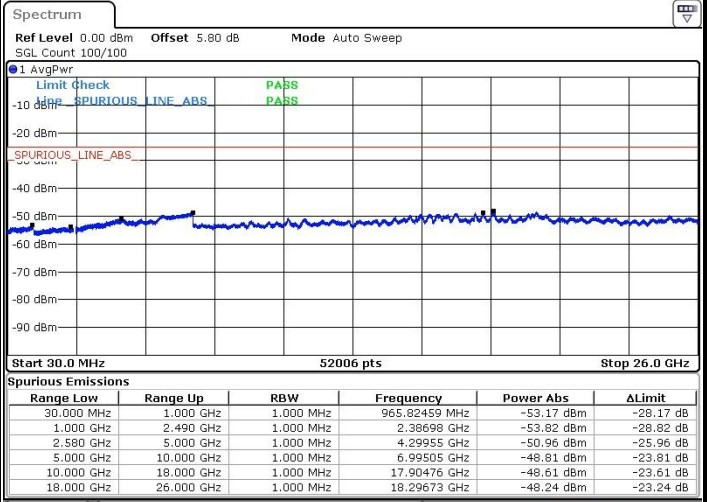

Date: 25.JAN.2019 06:29:57

LTE Band 7 / 15MHz

Lowest Channel / 64QAM

Middle Channel / 64QAM

Date: 25.JAN.2019 06:31:08

Date: 25.JAN.2019 06:32:06

Highest Channel / 64QAM

Date: 25.JAN.2019 06:38:23

LTE Band 7 / 20MHz

Lowest Channel / 64QAM

Middle Channel / 64QAM

Date: 25.JAN.2019 06:39:48

Date: 25.JAN.2019 06:45:10

Highest Channel / 64QAM

Date: 25.JAN.2019 06:46:19

LTE Band 12 / 1.4MHz