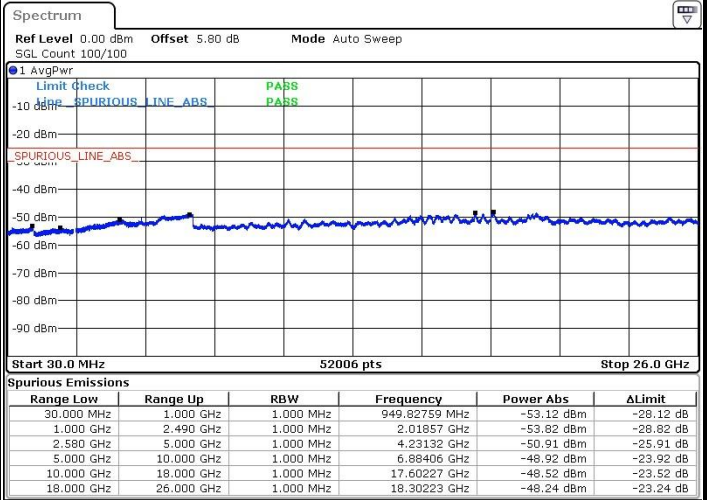

Lowest Channel / 16QAM

Date: 25 JAN 2019 06:41:35

LTE Band 7 / 20MHz

Middle Channel / QPSK

Middle Channel / 16QAM

Date: 25 JAN 2019 06:43:22

Date: 25 JAN 2019 06:44:16

Highest Channel / QPSK

Highest Channel / 16QAM

Date: 25 JAN 2019 06:48:22

Date: 25 JAN 2019 06:47:15

LTE Band 7 / 5MHz

Lowest Channel / 64QAM

Middle Channel / 64QAM

Date: 25.JAN.2019 06:24:49

Date: 25.JAN.2019 06:25:57