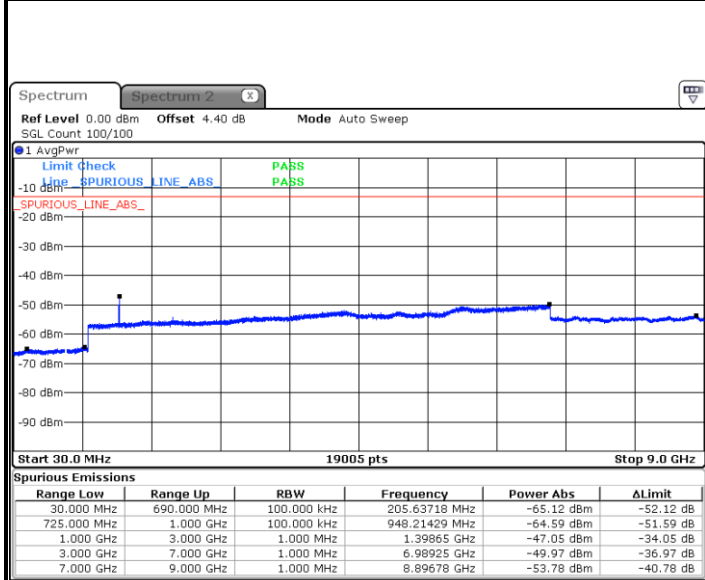

Date: 21.JAN.2019 13:28:28

LTE Band 12 / 10MHz

Lowest Channel / QPSK

Date: 21.JAN.2019 14:08:20

Lowest Channel / 16QAM

Date: 21.JAN.2019 14:09:15

LTE Band 12 / 10MHz

Middle Channel / QPSK

Date: 21.JAN.2019 14:11:04

Middle Channel / 16QAM

Date: 21.JAN.2019 14:10:09

Highest Channel / QPSK

Date: 21.JAN.2019 14:11:59

Highest Channel / 16QAM

Date: 21.JAN.2019 14:12:53

LTE Band 12 / 1.4MHz

Lowest Channel / 64QAM

Date: 21.JAN.2019 14:48:54

Middle Channel / 64QAM

Date: 21.JAN.2019 14:49:48

Highest Channel / 64QAM

Date: 21.JAN.2019 14:50:43

LTE Band 12 / 3MHz

Lowest Channel / 64QAM

Middle Channel / 64QAM

Date: 21.JAN.2019 14:51:37

Date: 21.JAN.2019 14:52:32

Highest Channel / 64QAM

Date: 21.JAN.2019 14:53:26

LTE Band 12 / 5MHz

Lowest Channel / 64QAM

Middle Channel / 64QAM