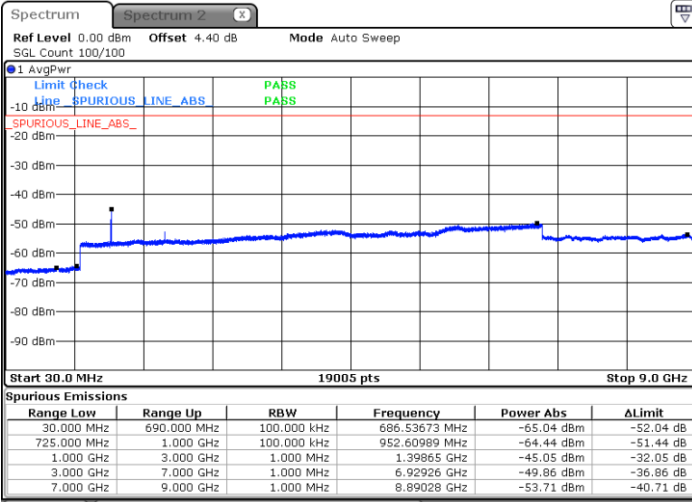

LTE Band 12 / 1.4MHz

Lowest Channel / QPSK

Lowest Channel / 16QAM

Date: 21.JAN.2019 12:50:12

Date: 21.JAN.2019 12:51:07