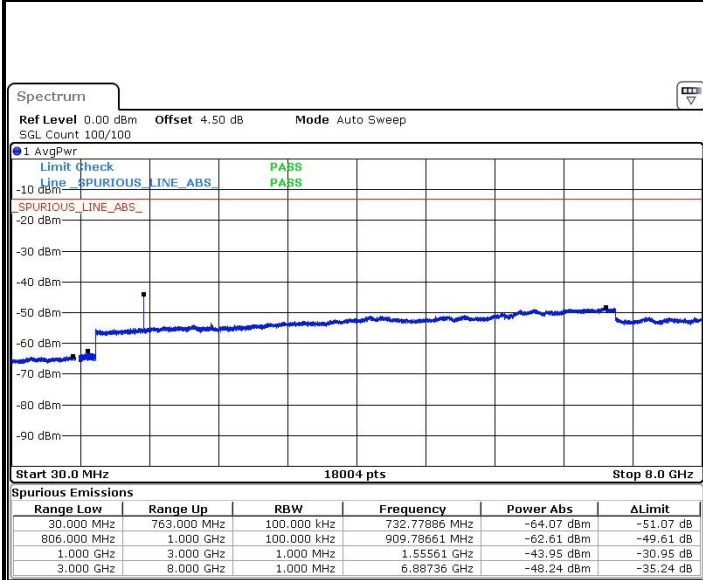

Date: 21.JAN.2019 14:58:00

Highest Channel / 64QAM

Date: 21.JAN.2019 14:58:54

LTE Band 13 / 5MHz

Lowest Channel / QPSK

Lowest Channel / 16QAM

Date: 30 JAN 2019 20:25:29

Date: 30 JAN 2019 20:25:00

Middle Channel / QPSK

Middle Channel / 16QAM

Date: 30 JAN 2019 20:21:33

Date: 30 JAN 2019 20:22:12

LTE Band 13 / 5MHz

Highest Channel / QPSK

Date: 30.JAN.2019 20:21:06

Highest Channel / 16QAM

Date: 30.JAN.2019 20:20:11

LTE Band 13 / 10MHz

Middle Channel / QPSK

Date: 30.JAN.2019 19:30:16

Middle Channel / 16QAM

Date: 30.JAN.2019 19:29:48

LTE Band 13 / 5MHz

Lowest Channel / 64QAM