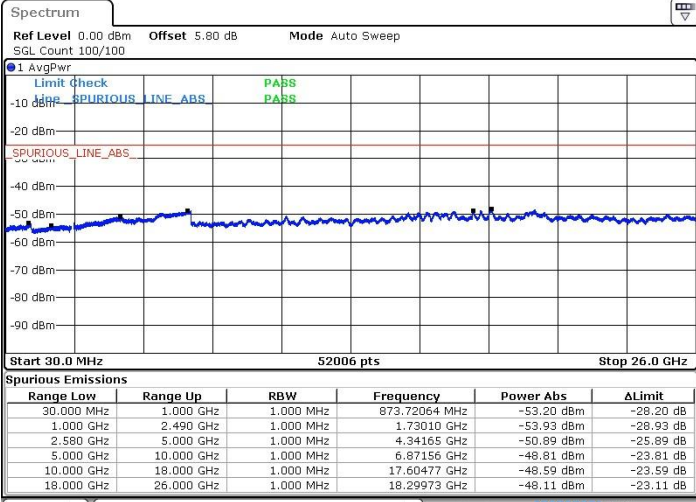

Highest Channel / 16QAM

Date: 25 JAN 2019 06:48:22

Date: 25 JAN 2019 06:47:15

LTE Band 7 / 5MHz

Lowest Channel / 64QAM

Middle Channel / 64QAM

Date: 25.JAN.2019 06:24:49

Date: 25.JAN.2019 06:25:57

Highest Channel / 64QAM

Date: 25.JAN.2019 06:26:55

LTE Band 7 / 10MHz

Lowest Channel / 64QAM

Middle Channel / 64QAM

Date: 25.JAN.2019 06:28:04

Date: 25.JAN.2019 06:28:59

Highest Channel / 64QAM