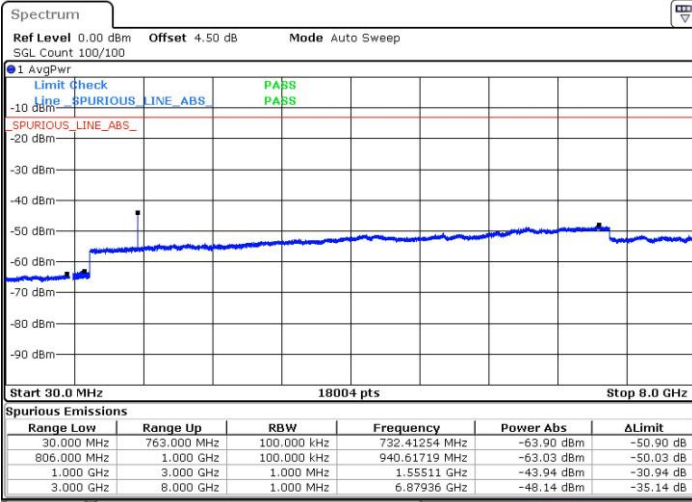

Date: 21.JAN.2019 14:54:21

Date: 21.JAN.2019 14:55:16

Highest Channel / 64QAM

Date: 21.JAN.2019 14:56:10

LTE Band 12 / 10MHz

Lowest Channel / 64QAM

Middle Channel / 64QAM

Date: 21.JAN.2019 14:57:05

Date: 21.JAN.2019 14:58:00

Highest Channel / 64QAM

Date: 21.JAN.2019 14:58:54

LTE Band 13 / 5MHz

Lowest Channel / QPSK

Lowest Channel / 16QAM

Date: 30 JAN 2019 20:25:29

Date: 30 JAN 2019 20:25:00

Middle Channel / QPSK

Middle Channel / 16QAM

Date: 30 JAN 2019 20:21:33

Date: 30 JAN 2019 20:22:12

LTE Band 13 / 5MHz

Highest Channel / QPSK

Date: 30.JAN.2019 20:21:06

Highest Channel / 16QAM