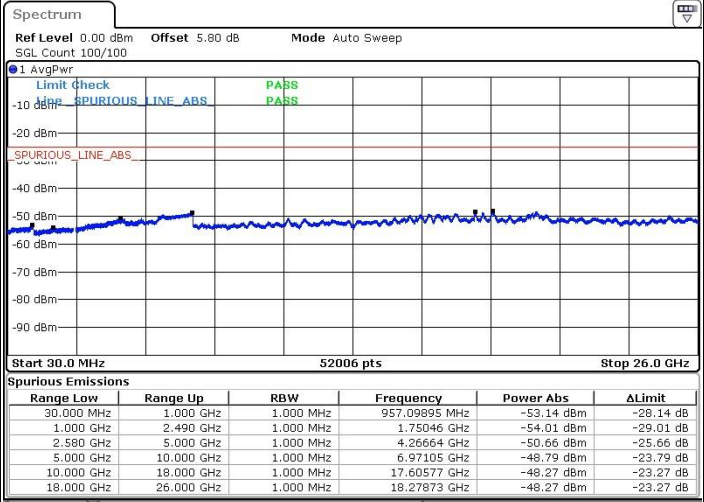

Highest Channel / 64QAM

Date: 25.JAN.2019 06:26:55

LTE Band 7 / 10MHz

Lowest Channel / 64QAM

Middle Channel / 64QAM

Date: 25.JAN.2019 06:28:04

Date: 25.JAN.2019 06:28:59

Highest Channel / 64QAM

Date: 25.JAN.2019 06:29:57

LTE Band 7 / 15MHz

Lowest Channel / 64QAM

Middle Channel / 64QAM

Date: 25.JAN.2019 06:31:08

Date: 25.JAN.2019 06:32:06

Highest Channel / 64QAM

Date: 25.JAN.2019 06:38:23