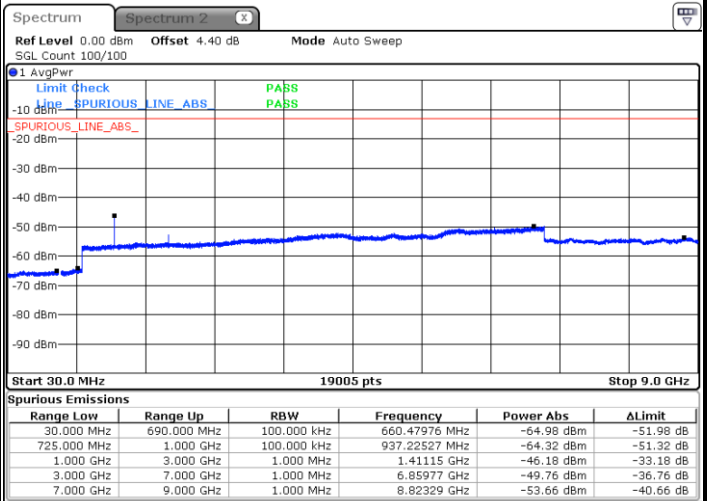

Lowest Channel / 16QAM

Date: 21.JAN.2019 13:07:58

LTE Band 12 / 3MHz

Middle Channel / QPSK

Middle Channel / 16QAM

Date: 21.JAN.2019 13:09:47

Date: 21.JAN.2019 13:08:53

Highest Channel / QPSK

Highest Channel / 16QAM

Date: 21.JAN.2019 13:10:42

Date: 21.JAN.2019 13:11:36

LTE Band 12 / 5MHz

Lowest Channel / QPSK

Lowest Channel / 16QAM

Date: 21.JAN.2019 13:23:55

Date: 21.JAN.2019 13:24:49

Middle Channel / QPSK

Middle Channel / 16QAM

Date: 21.JAN.2019 13:26:39

Date: 21.JAN.2019 13:25:44

LTE Band 12 / 5MHz

Highest Channel / QPSK

Date: 21.JAN.2019 13:27:33

Highest Channel / 16QAM