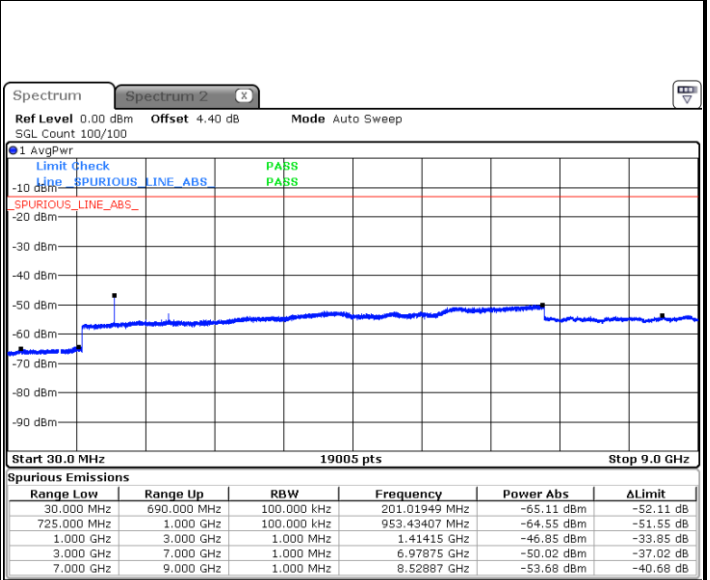

Date: 21.JAN.2019 13:28:28

LTE Band 12 / 10MHz

Lowest Channel / QPSK

Date: 21.JAN.2019 14:08:20

Lowest Channel / 16QAM

Date: 21.JAN.2019 14:09:15

LTE Band 12 / 10MHz

Middle Channel / QPSK

Date: 21.JAN.2019 14:11:04

Middle Channel / 16QAM

Date: 21.JAN.2019 14:10:09

Highest Channel / QPSK

Date: 21.JAN.2019 14:11:59

Highest Channel / 16QAM

Date: 21.JAN.2019 14:12:53

LTE Band 12 / 1.4MHz

Lowest Channel / 64QAM

Date: 21.JAN.2019 14:48:54

Middle Channel / 64QAM

Date: 21.JAN.2019 14:49:48

Highest Channel / 64QAM

Date: 21.JAN.2019 14:50:43

LTE Band 12 / 3MHz

Lowest Channel / 64QAM