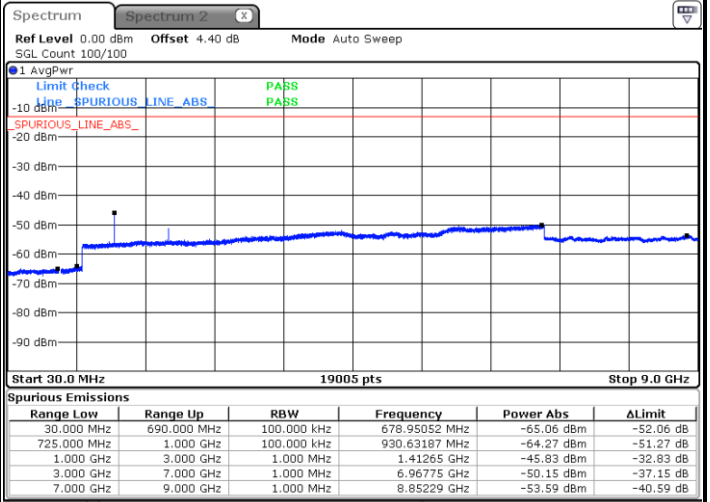

LTE Band 12 / 1.4MHz

Highest Channel / QPSK

Date: 21.JAN.2019 12:53:51

Highest Channel / 16QAM

Date: 21.JAN.2019 12:54:45

LTE Band 12 / 3MHz

Lowest Channel / QPSK

Date: 21.JAN.2019 13:07:03

Lowest Channel / 16QAM

Date: 21.JAN.2019 13:07:58

LTE Band 12 / 3MHz

Middle Channel / QPSK

Middle Channel / 16QAM

Date: 21.JAN.2019 13:09:47

Date: 21.JAN.2019 13:08:53

Highest Channel / QPSK

Highest Channel / 16QAM

Date: 21.JAN.2019 13:10:42

Date: 21.JAN.2019 13:11:36

LTE Band 12 / 5MHz

Lowest Channel / QPSK

Lowest Channel / 16QAM

Date: 21.JAN.2019 13:23:55

Date: 21.JAN.2019 13:24:49