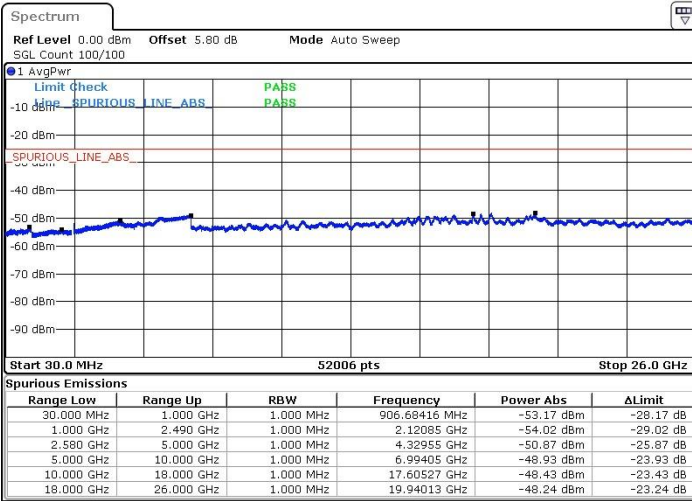

LTE Band 7 / 20MHz

Lowest Channel / 64QAM

Middle Channel / 64QAM

Date: 25.JAN.2019 06:39:48

Date: 25.JAN.2019 06:45:10

Highest Channel / 64QAM

Date: 25.JAN.2019 06:46:19

LTE Band 12 / 1.4MHz