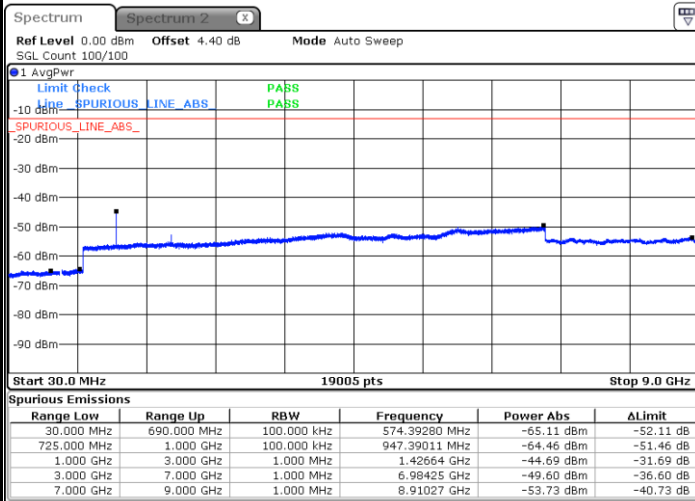

LTE Band 12 / 1.4MHz

Highest Channel / QPSK

Date: 21.JAN.2019 12:53:51

Highest Channel / 16QAM

Date: 21.JAN.2019 12:54:45

LTE Band 12 / 3MHz

Lowest Channel / QPSK

Date: 21.JAN.2019 13:07:03

Lowest Channel / 16QAM

Date: 21.JAN.2019 13:07:58

LTE Band 12 / 3MHz

Middle Channel / QPSK

Middle Channel / 16QAM

Date: 21.JAN.2019 13:09:47

Date: 21.JAN.2019 13:08:53

Highest Channel / QPSK

Highest Channel / 16QAM

Date: 21.JAN.2019 13:10:42

Date: 21.JAN.2019 13:11:36

LTE Band 12 / 5MHz

Lowest Channel / QPSK

Lowest Channel / 16QAM

Date: 21.JAN.2019 13:23:55

Date: 21.JAN.2019 13:24:49