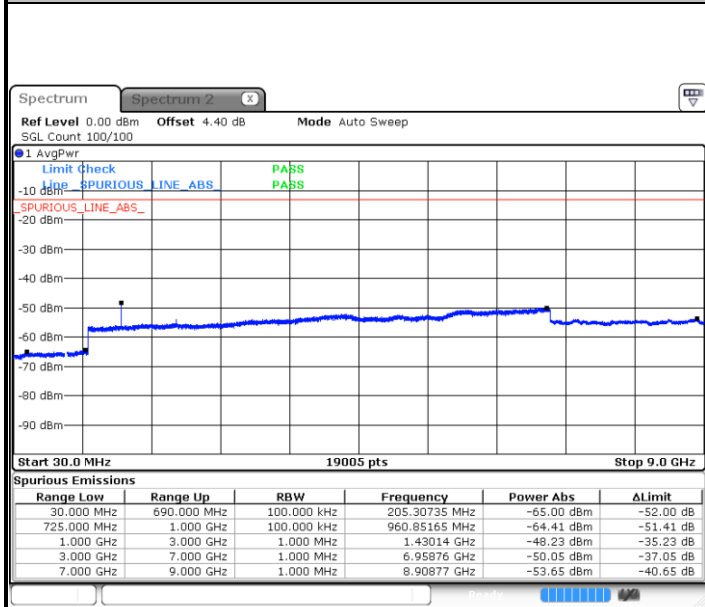

Date: 21.JAN.2019 14:11:04

Middle Channel / 16QAM

Date: 21.JAN.2019 14:10:09

Highest Channel / QPSK

Date: 21.JAN.2019 14:11:59

Highest Channel / 16QAM

Date: 21.JAN.2019 14:12:53

LTE Band 12 / 1.4MHz

Lowest Channel / 64QAM

Date: 21.JAN.2019 14:48:54

Middle Channel / 64QAM

Date: 21.JAN.2019 14:49:48

Highest Channel / 64QAM

Date: 21.JAN.2019 14:50:43

LTE Band 12 / 3MHz

Lowest Channel / 64QAM

Middle Channel / 64QAM

Date: 21.JAN.2019 14:51:37

Date: 21.JAN.2019 14:52:32

Highest Channel / 64QAM

Date: 21.JAN.2019 14:53:26

LTE Band 12 / 5MHz

Lowest Channel / 64QAM

Middle Channel / 64QAM

Date: 21.JAN.2019 14:54:21

Date: 21.JAN.2019 14:55:16

Highest Channel / 64QAM

Date: 21.JAN.2019 14:56:10

LTE Band 12 / 10MHz

Lowest Channel / 64QAM

Middle Channel / 64QAM

Date: 21.JAN.2019 14:57:05