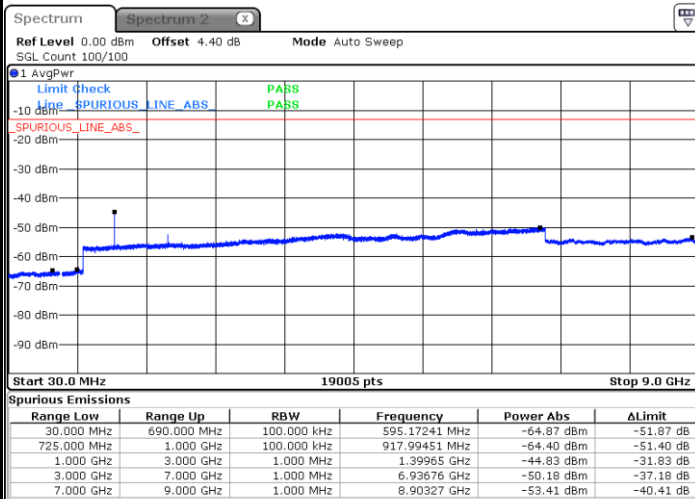

Highest Channel / 16QAM

Date: 21.JAN.2019 13:10:42

Date: 21.JAN.2019 13:11:36

LTE Band 12 / 5MHz

Lowest Channel / QPSK

Lowest Channel / 16QAM

Date: 21.JAN.2019 13:23:55

Date: 21.JAN.2019 13:24:49

Middle Channel / QPSK

Middle Channel / 16QAM

Date: 21.JAN.2019 13:26:39

Date: 21.JAN.2019 13:25:44

LTE Band 12 / 5MHz

Highest Channel / QPSK

Date: 21.JAN.2019 13:27:33

Highest Channel / 16QAM

Date: 21.JAN.2019 13:28:28

LTE Band 12 / 10MHz

Lowest Channel / QPSK

Date: 21.JAN.2019 14:08:20

Lowest Channel / 16QAM

Date: 21.JAN.2019 14:09:15

LTE Band 12 / 10MHz

Middle Channel / QPSK

Date: 21.JAN.2019 14:11:04

Middle Channel / 16QAM

Date: 21.JAN.2019 14:10:09

Highest Channel / QPSK

Date: 21.JAN.2019 14:11:59

Highest Channel / 16QAM

Date: 21.JAN.2019 14:12:53

LTE Band 12 / 1.4MHz