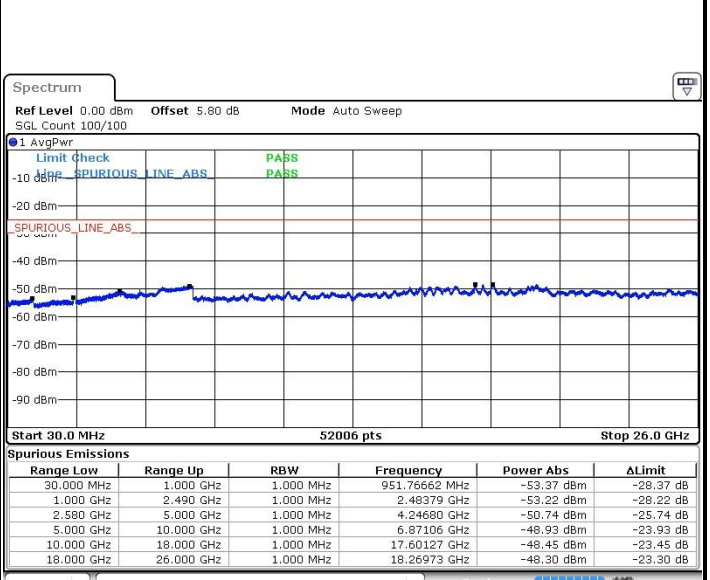

LTE Band 7 / 15MHz

Highest Channel / QPSK

Date: 25 JAN 2019 06:35:29

Highest Channel / 16QAM

Date: 25 JAN 2019 06:37:28

LTE Band 7 / 20MHz

Lowest Channel / QPSK

Date: 25 JAN 2019 06:42:27

Lowest Channel / 16QAM

Date: 25 JAN 2019 06:41:35

LTE Band 7 / 20MHz

Middle Channel / QPSK

Middle Channel / 16QAM

Date: 25 JAN 2019 06:43:22

Date: 25 JAN 2019 06:44:16

Highest Channel / QPSK