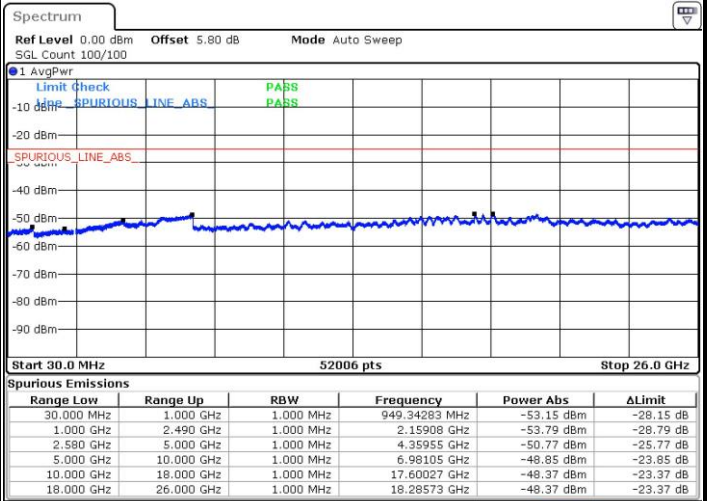

LTE Band 5 / 10MHz

Lowest Channel / 64QAM

Middle Channel / 64QAM

Date: 21.JAN.2019 12:26:31

Date: 21.JAN.2019 12:27:47

Highest Channel / 64QAM

Date: 21.JAN.2019 12:32:22

LTE Band 7 / 5MHz

Lowest Channel / QPSK

Lowest Channel / 16QAM

Date: 25 JAN 2019 05:28:39

Date: 25 JAN 2019 05:29:35

Middle Channel / QPSK

Middle Channel / 16QAM

Date: 25 JAN 2019 05:31:26

Date: 25 JAN 2019 05:30:30

LTE Band 7 / 5MHz

Highest Channel / QPSK

Date: 25 JAN 2019 05:32:22

Highest Channel / 16QAM

Date: 25 JAN 2019 05:33:18

LTE Band 7 / 10MHz

Lowest Channel / QPSK

Date: 25 JAN 2019 05:40:17