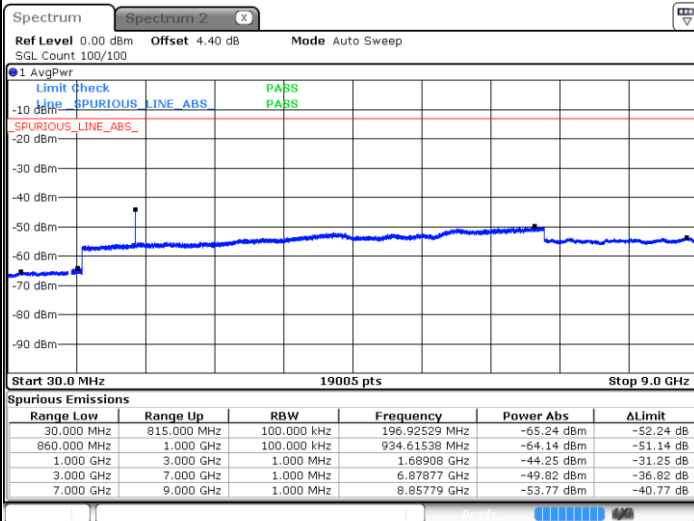

Highest Channel / 64QAM

Date: 21.JAN.2019 12:01:06

LTE Band 5 / 3MHz

Lowest Channel / 64QAM

Middle Channel / 64QAM

Date: 21.JAN.2019 12:05:40

Date: 21.JAN.2019 12:06:56

Highest Channel / 64QAM

Date: 21.JAN.2019 12:11:31

LTE Band 5 / 5MHz

Lowest Channel / 64QAM

Middle Channel / 64QAM

Date: 21.JAN.2019 12:16:06

Date: 21.JAN.2019 12:17:22

Highest Channel / 64QAM

Date: 21.JAN.2019 12:21:56

LTE Band 5 / 10MHz

Lowest Channel / 64QAM

Middle Channel / 64QAM

Date: 21.JAN.2019 12:26:31

Date: 21.JAN.2019 12:27:47

Highest Channel / 64QAM

Date: 21.JAN.2019 12:32:22

LTE Band 7 / 5MHz