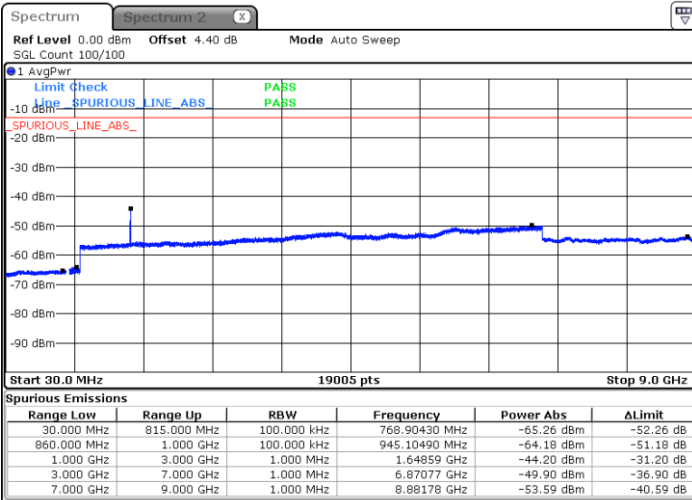

Lowest Channel / 16QAM

Date: 21.JAN.2019 11:36:16

LTE Band 5 / 10MHz

Middle Channel / QPSK

Middle Channel / 16QAM

Date: 21.JAN.2019 11:37:54

Date: 21.JAN.2019 11:38:48

Highest Channel / QPSK

Highest Channel / 16QAM

Date: 21.JAN.2019 11:47:03

Date: 21.JAN.2019 11:47:58

LTE Band 5 / 1.4MHz

Lowest Channel / 64QAM

Middle Channel / 64QAM

Date: 21.JAN.2019 11:55:15

Date: 21.JAN.2019 11:56:31

Highest Channel / 64QAM

Date: 21.JAN.2019 12:01:06

LTE Band 5 / 3MHz

Lowest Channel / 64QAM

Middle Channel / 64QAM

Date: 21.JAN.2019 12:05:40

Date: 21.JAN.2019 12:06:56

Highest Channel / 64QAM

Date: 21.JAN.2019 12:11:31

LTE Band 5 / 5MHz

Lowest Channel / 64QAM

Middle Channel / 64QAM

Date: 21.JAN.2019 12:16:06

Date: 21.JAN.2019 12:17:22

Highest Channel / 64QAM

Date: 21.JAN.2019 12:21:56