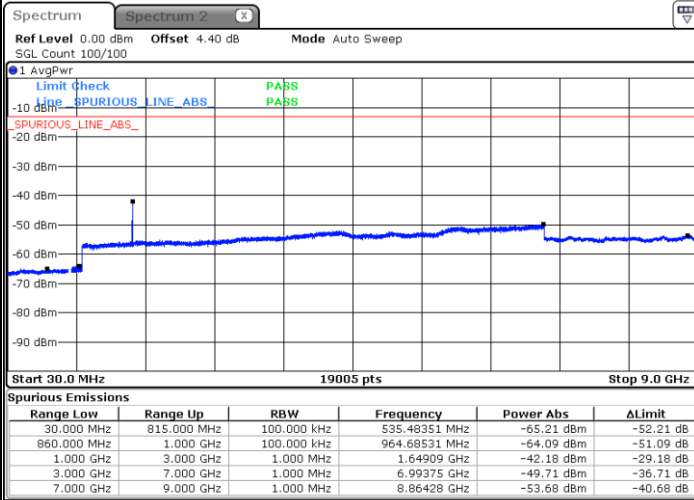

LTE Band 5 / 5MHz

Lowest Channel / QPSK

Lowest Channel / 16QAM

Date: 21.JAN.2019 11:14:31