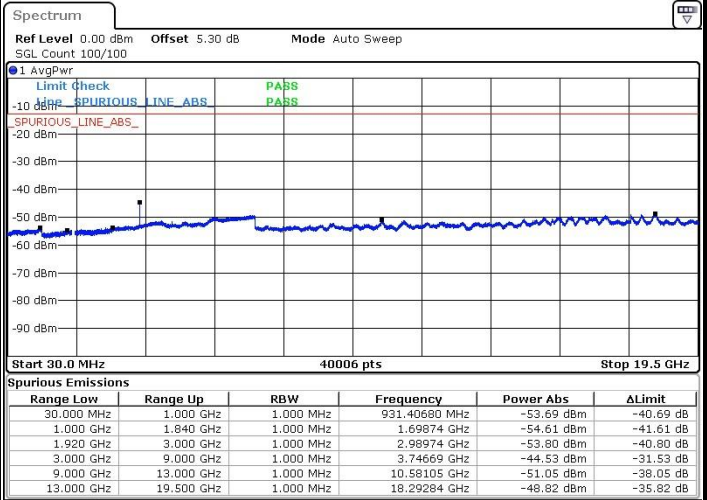

Middle Channel / 64QAM

Date: 25.JAN.2019 02:19:43

Date: 25.JAN.2019 02:20:40

Highest Channel / 64QAM

Date: 25.JAN.2019 02:21:36

LTE Band 2 / 15MHz

Lowest Channel / 64QAM

Middle Channel / 64QAM

Date: 25.JAN.2019 02:22:32

Date: 25.JAN.2019 02:23:28

Highest Channel / 64QAM

Date: 25.JAN.2019 02:24:24

LTE Band 2 / 20MHz

Lowest Channel / 64QAM

Middle Channel / 64QAM

Date: 25.JAN.2019 02:25:20