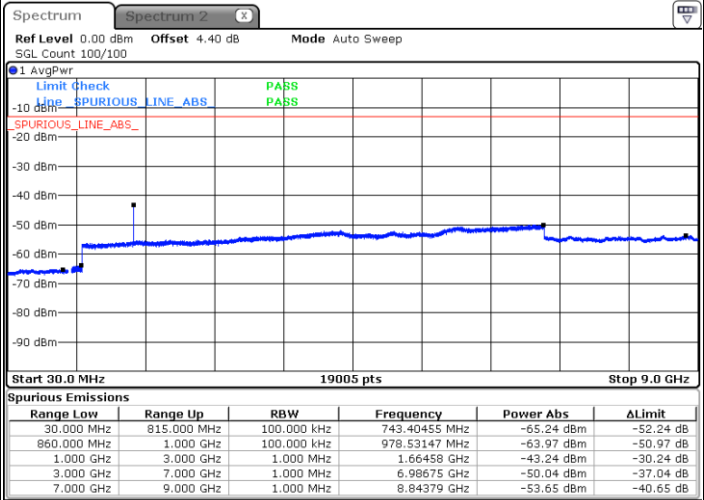

LTE Band 5 / 5MHz

Highest Channel / QPSK

Date: 21.JAN.2019 11:26:13

Highest Channel / 16QAM

Date: 21.JAN.2019 11:27:07

LTE Band 5 / 10MHz

Lowest Channel / QPSK

Date: 21.JAN.2019 11:35:22

Lowest Channel / 16QAM

Date: 21.JAN.2019 11:36:16

LTE Band 5 / 10MHz

Middle Channel / QPSK

Middle Channel / 16QAM

Date: 21.JAN.2019 11:37:54

Date: 21.JAN.2019 11:38:48

Highest Channel / QPSK

Highest Channel / 16QAM

Date: 21.JAN.2019 11:47:03

Date: 21.JAN.2019 11:47:58

LTE Band 5 / 1.4MHz

Lowest Channel / 64QAM

Middle Channel / 64QAM

Date: 21.JAN.2019 11:55:15

Date: 21.JAN.2019 11:56:31

Highest Channel / 64QAM

Date: 21.JAN.2019 12:01:06

LTE Band 5 / 3MHz

Lowest Channel / 64QAM

Middle Channel / 64QAM

Date: 21.JAN.2019 12:05:40

Date: 21.JAN.2019 12:06:56

Highest Channel / 64QAM