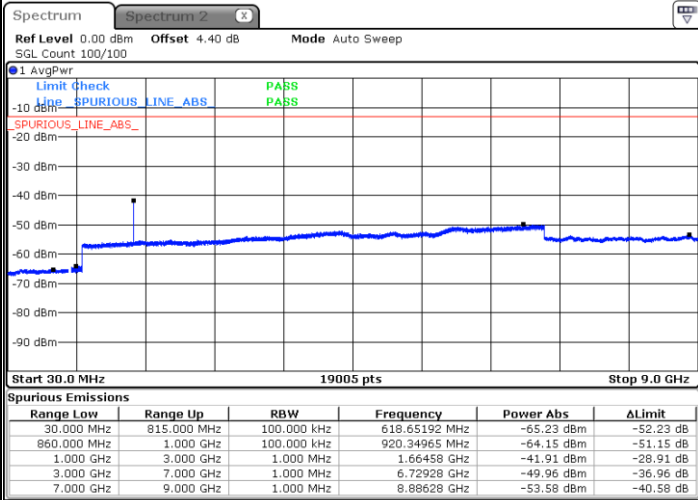

LTE Band 5 / 5MHz

Highest Channel / QPSK

Date: 21.JAN.2019 11:26:13

Highest Channel / 16QAM

Date: 21.JAN.2019 11:27:07

LTE Band 5 / 10MHz

Lowest Channel / QPSK

Date: 21.JAN.2019 11:35:22

Lowest Channel / 16QAM

Date: 21.JAN.2019 11:36:16

LTE Band 5 / 10MHz

Middle Channel / QPSK

Middle Channel / 16QAM

Date: 21.JAN.2019 11:37:54

Date: 21.JAN.2019 11:38:48

Highest Channel / QPSK

Highest Channel / 16QAM

Date: 21.JAN.2019 11:47:03

Date: 21.JAN.2019 11:47:58

LTE Band 5 / 1.4MHz

Lowest Channel / 64QAM

Middle Channel / 64QAM

Date: 21.JAN.2019 11:55:15

Date: 21.JAN.2019 11:56:31

Highest Channel / 64QAM

Date: 21.JAN.2019 12:01:06

LTE Band 5 / 3MHz

Lowest Channel / 64QAM

Middle Channel / 64QAM

Date: 21.JAN.2019 12:05:40

Date: 21.JAN.2019 12:06:56

Highest Channel / 64QAM