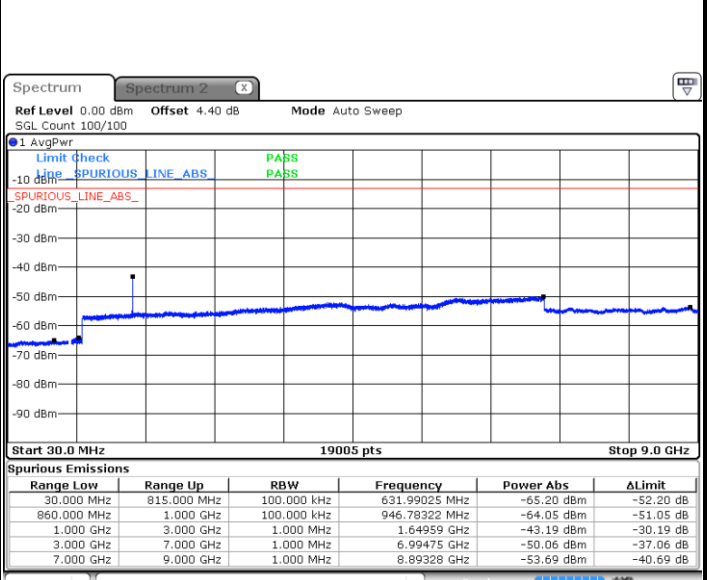

LTE Band 5 / 5MHz

Highest Channel / QPSK

Date: 21.JAN.2019 11:26:13

Highest Channel / 16QAM

Date: 21.JAN.2019 11:27:07

LTE Band 5 / 10MHz

Lowest Channel / QPSK

Date: 21.JAN.2019 11:35:22

Lowest Channel / 16QAM

Date: 21.JAN.2019 11:36:16

LTE Band 5 / 10MHz

Middle Channel / QPSK

Middle Channel / 16QAM

Date: 21.JAN.2019 11:37:54

Date: 21.JAN.2019 11:38:48

Highest Channel / QPSK

Highest Channel / 16QAM

Date: 21.JAN.2019 11:47:03

Date: 21.JAN.2019 11:47:58

LTE Band 5 / 1.4MHz

Lowest Channel / 64QAM

Middle Channel / 64QAM

Date: 21.JAN.2019 11:55:15

Date: 21.JAN.2019 11:56:31