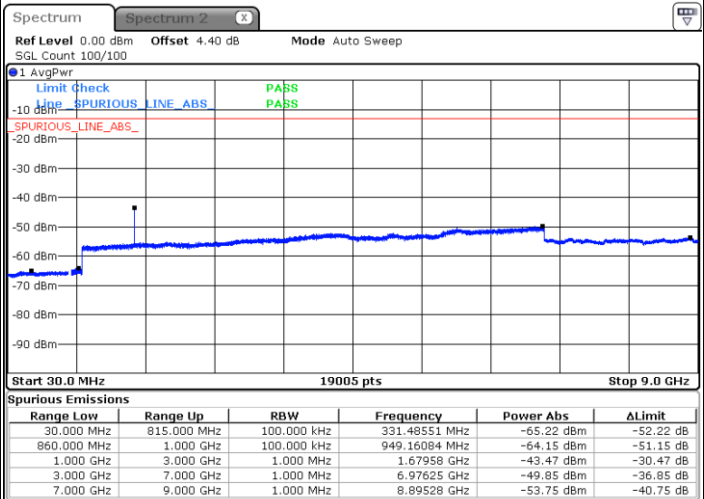

LTE Band 5 / 5MHz

Highest Channel / QPSK

Date: 21.JAN.2019 11:26:13

Highest Channel / 16QAM

Date: 21.JAN.2019 11:27:07

LTE Band 5 / 10MHz

Lowest Channel / QPSK

Date: 21.JAN.2019 11:35:22

Lowest Channel / 16QAM

Date: 21.JAN.2019 11:36:16

LTE Band 5 / 10MHz

Middle Channel / QPSK

Middle Channel / 16QAM

Date: 21.JAN.2019 11:37:54

Date: 21.JAN.2019 11:38:48

Highest Channel / QPSK

Highest Channel / 16QAM

Date: 21.JAN.2019 11:47:03

Date: 21.JAN.2019 11:47:58

LTE Band 5 / 1.4MHz

Lowest Channel / 64QAM

Middle Channel / 64QAM

Date: 21.JAN.2019 11:55:15

Date: 21.JAN.2019 11:56:31

Highest Channel / 64QAM

Date: 21.JAN.2019 12:01:06

LTE Band 5 / 3MHz

Lowest Channel / 64QAM

Middle Channel / 64QAM

Date: 21.JAN.2019 12:05:40

Date: 21.JAN.2019 12:06:56

Highest Channel / 64QAM