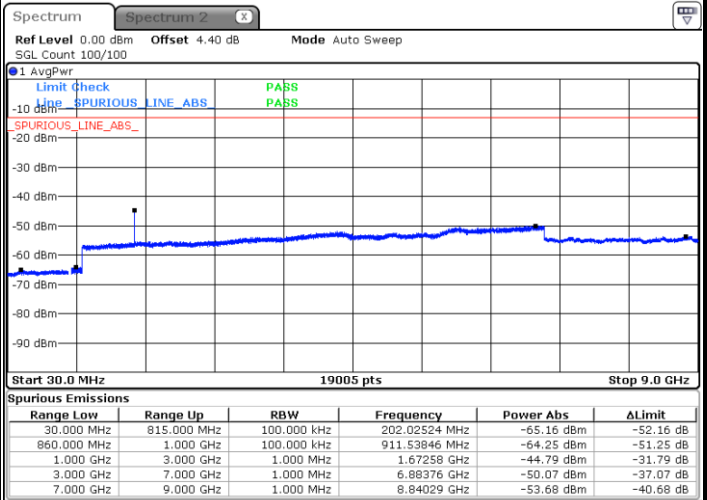

Lowest Channel / 16QAM

Date: 21.JAN.2019 11:36:16

LTE Band 5 / 10MHz

Middle Channel / QPSK

Middle Channel / 16QAM

Date: 21.JAN.2019 11:37:54

Date: 21.JAN.2019 11:38:48

Highest Channel / QPSK

Highest Channel / 16QAM

Date: 21.JAN.2019 11:47:03

Date: 21.JAN.2019 11:47:58

LTE Band 5 / 1.4MHz

Lowest Channel / 64QAM

Middle Channel / 64QAM

Date: 21.JAN.2019 11:55:15

Date: 21.JAN.2019 11:56:31

Highest Channel / 64QAM

Date: 21.JAN.2019 12:01:06

LTE Band 5 / 3MHz

Lowest Channel / 64QAM

Middle Channel / 64QAM

Date: 21.JAN.2019 12:05:40

Date: 21.JAN.2019 12:06:56

Highest Channel / 64QAM

Date: 21.JAN.2019 12:11:31

LTE Band 5 / 5MHz

Lowest Channel / 64QAM

Middle Channel / 64QAM

Date: 21.JAN.2019 12:16:06

Date: 21.JAN.2019 12:17:22

Highest Channel / 64QAM

Date: 21.JAN.2019 12:21:56