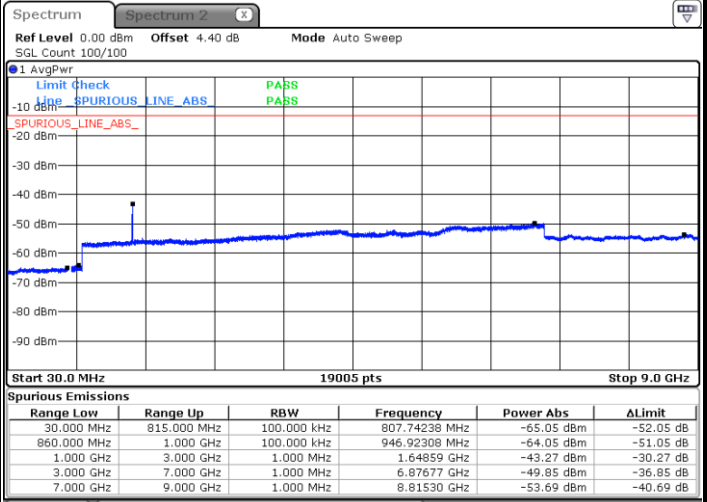

Date: 25.JAN.2019 02:22:32

Date: 25.JAN.2019 02:23:28

Highest Channel / 64QAM

Date: 25.JAN.2019 02:24:24

LTE Band 2 / 20MHz

Lowest Channel / 64QAM

Middle Channel / 64QAM

Date: 25.JAN.2019 02:25:20

Date: 25.JAN.2019 02:26:16

Highest Channel / 64QAM

Date: 25.JAN.2019 02:27:12

LTE Band 5 / 1.4MHz

Lowest Channel / QPSK

Lowest Channel / 16QAM

Date: 21.JAN.2019 10:32:50

Date: 21.JAN.2019 10:33:45

Middle Channel / QPSK

Middle Channel / 16QAM

Date: 21.JAN.2019 10:35:22

Date: 21.JAN.2019 10:36:17

LTE Band 5 / 1.4MHz

Highest Channel / QPSK

Date: 21.JAN.2019 10:44:31

Highest Channel / 16QAM