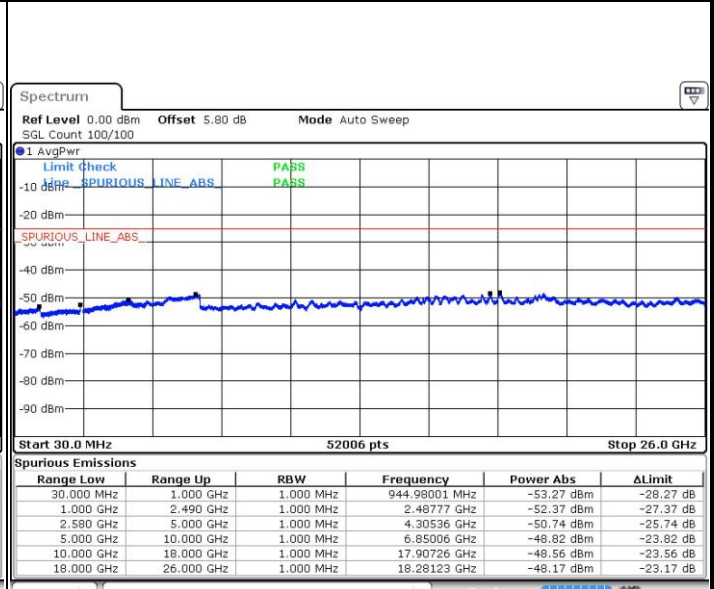

Lowest Channel / QPSK

Lowest Channel / 16QAM

Date: 25 JAN 2019 05:28:39

Date: 25 JAN 2019 05:29:35

Middle Channel / QPSK

Middle Channel / 16QAM

Date: 25 JAN 2019 05:31:26

Date: 25 JAN 2019 05:30:30

LTE Band 7 / 5MHz

Highest Channel / QPSK

Date: 25 JAN 2019 05:32:22

Highest Channel / 16QAM

Date: 25 JAN 2019 05:33:18

LTE Band 7 / 10MHz

Lowest Channel / QPSK

Date: 25 JAN 2019 05:40:17

Lowest Channel / 16QAM

Date: 25 JAN 2019 05:41:14

LTE Band 7 / 10MHz

Middle Channel / QPSK

Middle Channel / 16QAM

Date: 25 JAN 2019 05:43:07

Date: 25 JAN 2019 05:42:10

Highest Channel / QPSK

Highest Channel / 16QAM

Date: 25 JAN 2019 05:44:04

Date: 25 JAN 2019 05:46:03

LTE Band 7 / 15MHz

Lowest Channel / QPSK

Lowest Channel / 16QAM

Date: 25.JAN.2019 06:02:54

Date: 25.JAN.2019 06:21:54