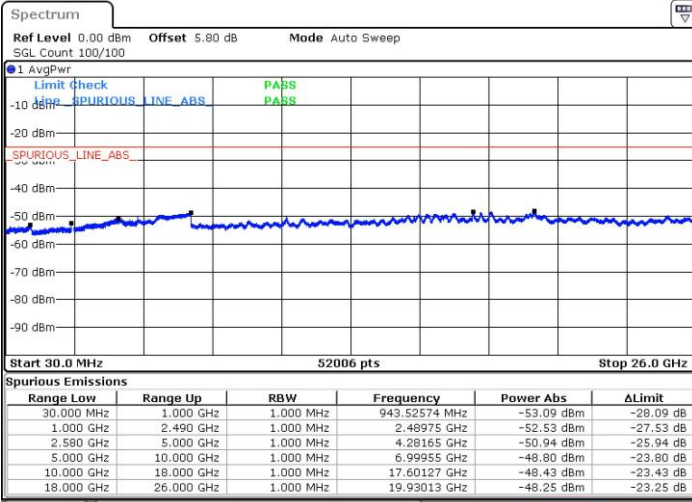

LTE Band 7 / 5MHz

Lowest Channel / QPSK

Lowest Channel / 16QAM

Date: 25 JAN 2019 05:28:39

Date: 25 JAN 2019 05:29:35