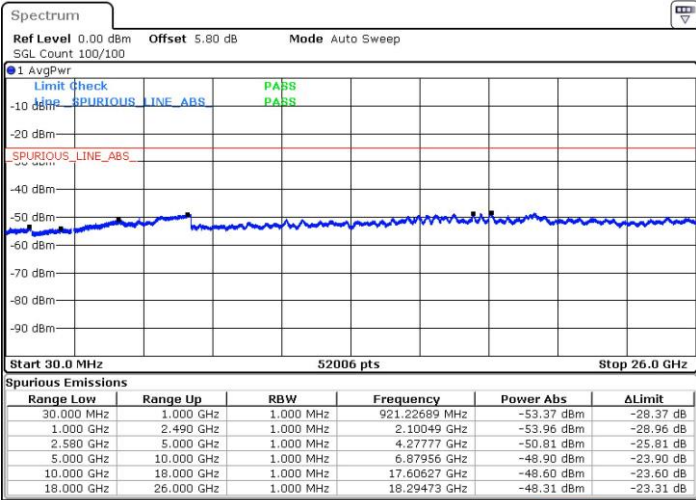

LTE Band 7 / 5MHz

Highest Channel / QPSK

Date: 25 JAN 2019 05:32:22

Highest Channel / 16QAM

Date: 25 JAN 2019 05:33:18

LTE Band 7 / 10MHz

Lowest Channel / QPSK

Date: 25 JAN 2019 05:40:17

Lowest Channel / 16QAM

Date: 25 JAN 2019 05:41:14

LTE Band 7 / 10MHz

Middle Channel / QPSK

Middle Channel / 16QAM

Date: 25 JAN 2019 05:43:07

Date: 25 JAN 2019 05:42:10

Highest Channel / QPSK

Highest Channel / 16QAM

Date: 25 JAN 2019 05:44:04

Date: 25 JAN 2019 05:46:03

LTE Band 7 / 15MHz

Lowest Channel / QPSK

Lowest Channel / 16QAM

Date: 25.JAN.2019 06:02:54

Date: 25.JAN.2019 06:21:54