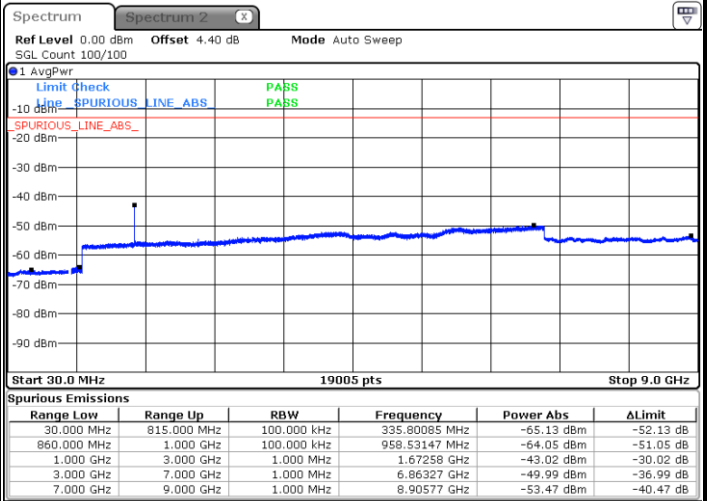

Date: 25.JAN.2019 02:26:16

Highest Channel / 64QAM

Date: 25.JAN.2019 02:27:12

LTE Band 5 / 1.4MHz

Lowest Channel / QPSK

Lowest Channel / 16QAM

Date: 21.JAN.2019 10:32:50

Date: 21.JAN.2019 10:33:45

Middle Channel / QPSK

Middle Channel / 16QAM

Date: 21.JAN.2019 10:35:22

Date: 21.JAN.2019 10:36:17

LTE Band 5 / 1.4MHz

Highest Channel / QPSK

Date: 21.JAN.2019 10:44:31

Highest Channel / 16QAM