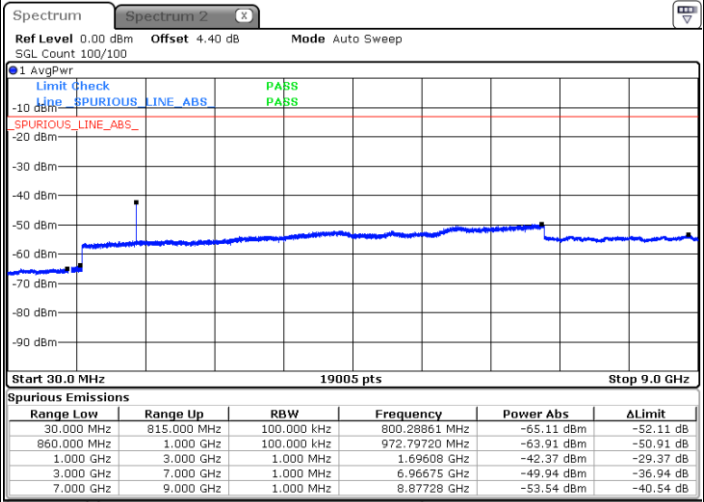

Date: 25.JAN.2019 02:26:16

Highest Channel / 64QAM

Date: 25.JAN.2019 02:27:12

LTE Band 5 / 1.4MHz

Lowest Channel / QPSK

Lowest Channel / 16QAM

Date: 21.JAN.2019 10:32:50

Date: 21.JAN.2019 10:33:45

Middle Channel / QPSK

Middle Channel / 16QAM

Date: 21.JAN.2019 10:35:22

Date: 21.JAN.2019 10:36:17

LTE Band 5 / 1.4MHz

Highest Channel / QPSK

Date: 21.JAN.2019 10:44:31

Highest Channel / 16QAM

Date: 21.JAN.2019 10:45:26

LTE Band 5 / 3MHz

Lowest Channel / QPSK

Date: 21.JAN.2019 10:53:40

Lowest Channel / 16QAM

Date: 21.JAN.2019 10:54:35

LTE Band 5 / 3MHz

Middle Channel / QPSK