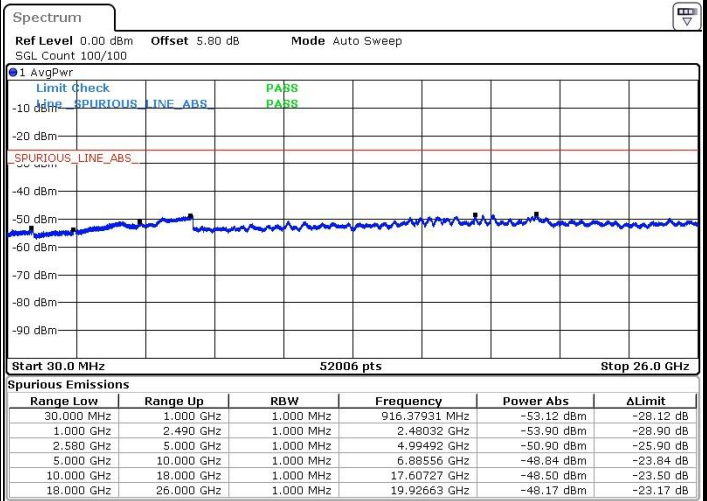

Middle Channel / QPSK

Middle Channel / 16QAM

Date: 25.JAN.2019 06:34:01

Date: 25.JAN.2019 06:33:08