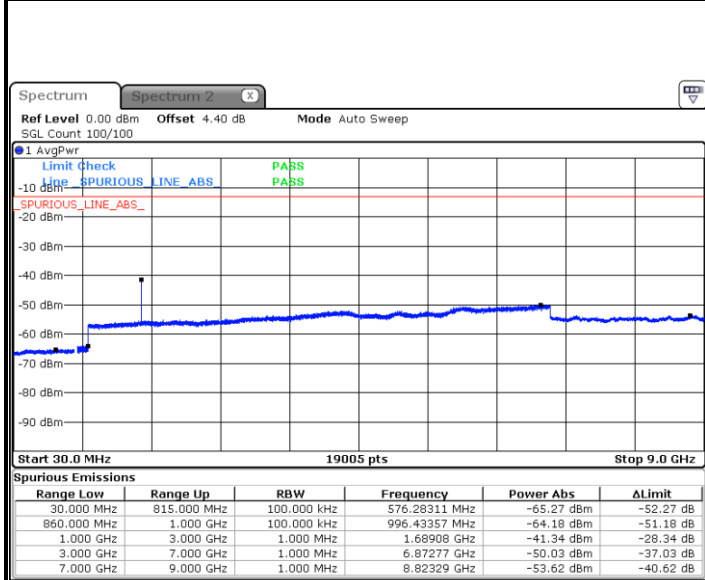

Middle Channel / 16QAM

Date: 21.JAN.2019 10:56:13

Date: 21.JAN.2019 10:57:08

Highest Channel / QPSK

Highest Channel / 16QAM

Date: 21.JAN.2019 11:05:22

Date: 21.JAN.2019 11:06:17

LTE Band 5 / 5MHz

Lowest Channel / QPSK

Lowest Channel / 16QAM

Date: 21.JAN.2019 11:14:31

Date: 21.JAN.2019 11:15:26

Middle Channel / QPSK

Middle Channel / 16QAM

Date: 21.JAN.2019 11:17:04

Date: 21.JAN.2019 11:17:58

LTE Band 5 / 5MHz

Highest Channel / QPSK

Date: 21.JAN.2019 11:26:13

Highest Channel / 16QAM

Date: 21.JAN.2019 11:27:07

LTE Band 5 / 10MHz

Lowest Channel / QPSK

Date: 21.JAN.2019 11:35:22

Lowest Channel / 16QAM

Date: 21.JAN.2019 11:36:16

LTE Band 5 / 10MHz

Middle Channel / QPSK

Middle Channel / 16QAM

Date: 21.JAN.2019 11:37:54

Date: 21.JAN.2019 11:38:48

Highest Channel / QPSK