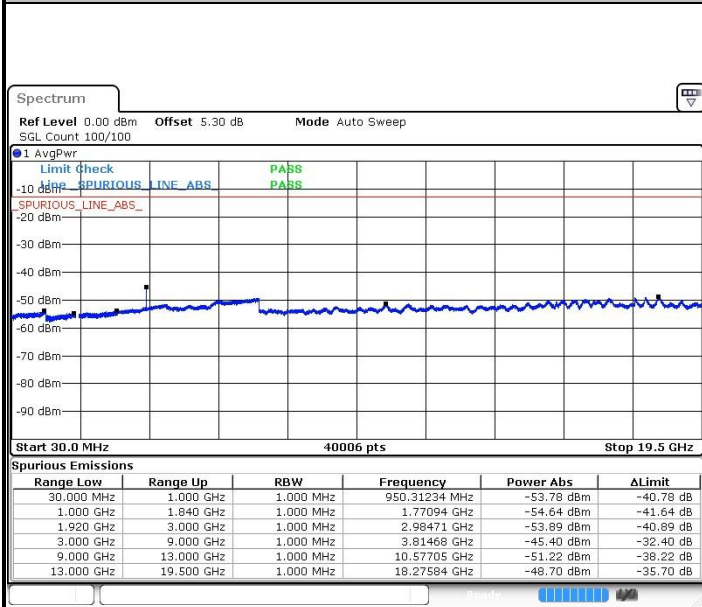

LTE Band 2 / 3MHz

Lowest Channel / 64QAM

Date: 25.JAN.2019 02:14:05

Middle Channel / 64QAM

Date: 25.JAN.2019 02:15:01

Highest Channel / 64QAM

Date: 25.JAN.2019 02:15:57

LTE Band 2 / 5MHz

Lowest Channel / 64QAM

Date: 25.JAN.2019 02:16:53

Middle Channel / 64QAM

Date: 25.JAN.2019 02:17:49

Highest Channel / 64QAM

Date: 25.JAN.2019 02:18:47

LTE Band 2 / 10MHz

Lowest Channel / 64QAM