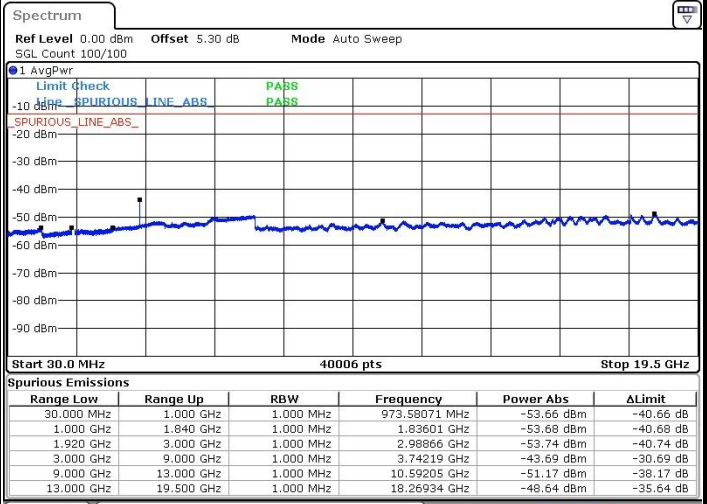

Date: 25.JAN.2019 02:22:32

Date: 25.JAN.2019 02:23:28

Highest Channel / 64QAM

Date: 25.JAN.2019 02:24:24

LTE Band 2 / 20MHz

Lowest Channel / 64QAM

Middle Channel / 64QAM

Date: 25.JAN.2019 02:25:20

Date: 25.JAN.2019 02:26:16

Highest Channel / 64QAM

Date: 25.JAN.2019 02:27:12

LTE Band 5 / 1.4MHz

Lowest Channel / QPSK

Lowest Channel / 16QAM

Date: 21.JAN.2019 10:32:50

Date: 21.JAN.2019 10:33:45