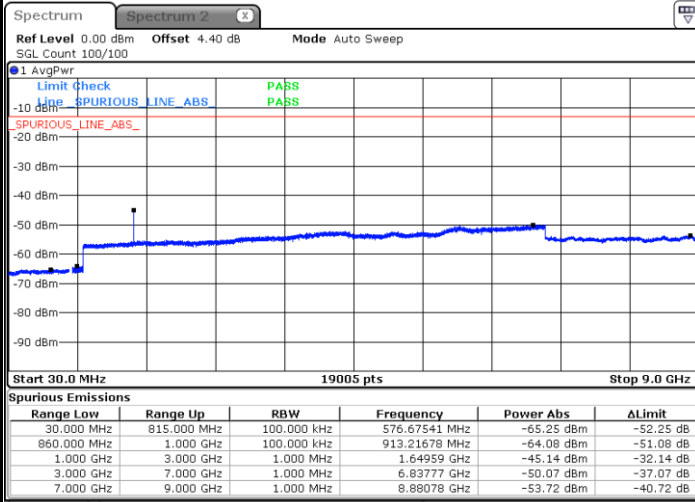

Highest Channel / 64QAM

Date: 21.JAN.2019 12:01:06

LTE Band 5 / 3MHz

Lowest Channel / 64QAM

Middle Channel / 64QAM

Date: 21.JAN.2019 12:05:40

Date: 21.JAN.2019 12:06:56

Highest Channel / 64QAM

Date: 21.JAN.2019 12:11:31

LTE Band 5 / 5MHz

Lowest Channel / 64QAM

Middle Channel / 64QAM

Date: 21.JAN.2019 12:16:06

Date: 21.JAN.2019 12:17:22

Highest Channel / 64QAM

Date: 21.JAN.2019 12:21:56

LTE Band 5 / 10MHz

Lowest Channel / 64QAM

Middle Channel / 64QAM

Date: 21.JAN.2019 12:26:31

Date: 21.JAN.2019 12:27:47

Highest Channel / 64QAM

Date: 21.JAN.2019 12:32:22

LTE Band 7 / 5MHz