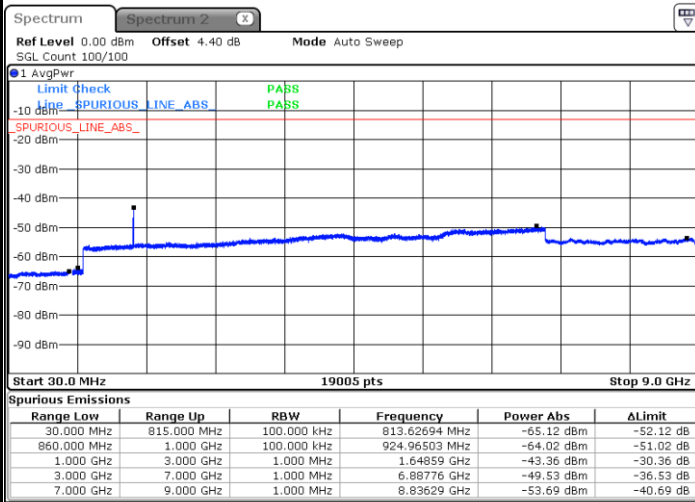

Date: 25.JAN.2019 02:26:16

Highest Channel / 64QAM

Date: 25.JAN.2019 02:27:12

LTE Band 5 / 1.4MHz

Lowest Channel / QPSK

Lowest Channel / 16QAM

Date: 21.JAN.2019 10:32:50

Date: 21.JAN.2019 10:33:45

Middle Channel / QPSK

Middle Channel / 16QAM

Date: 21.JAN.2019 10:35:22

Date: 21.JAN.2019 10:36:17

LTE Band 5 / 1.4MHz

Highest Channel / QPSK

Date: 21.JAN.2019 10:44:31

Highest Channel / 16QAM

Date: 21.JAN.2019 10:45:26

LTE Band 5 / 3MHz

Lowest Channel / QPSK

Date: 21.JAN.2019 10:53:40

Lowest Channel / 16QAM

Date: 21.JAN.2019 10:54:35

LTE Band 5 / 3MHz

Middle Channel / QPSK