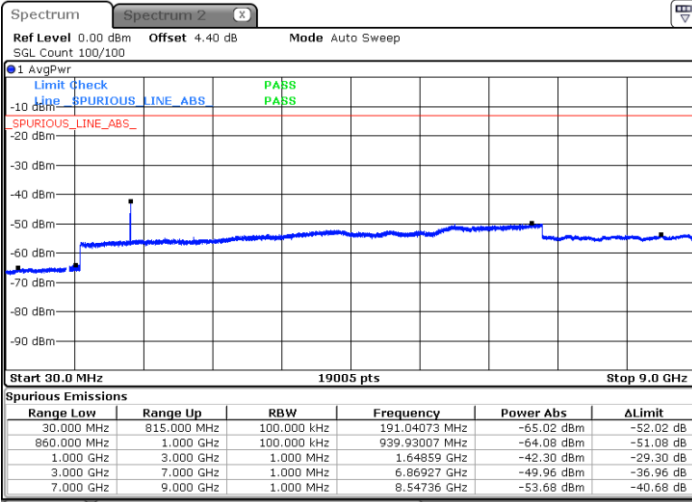

Date: 25.JAN.2019 02:26:16

Highest Channel / 64QAM

Date: 25.JAN.2019 02:27:12

LTE Band 5 / 1.4MHz

Lowest Channel / QPSK

Lowest Channel / 16QAM

Date: 21.JAN.2019 10:32:50

Date: 21.JAN.2019 10:33:45

Middle Channel / QPSK

Middle Channel / 16QAM

Date: 21.JAN.2019 10:35:22

Date: 21.JAN.2019 10:36:17

LTE Band 5 / 1.4MHz

Highest Channel / QPSK

Date: 21.JAN.2019 10:44:31

Highest Channel / 16QAM