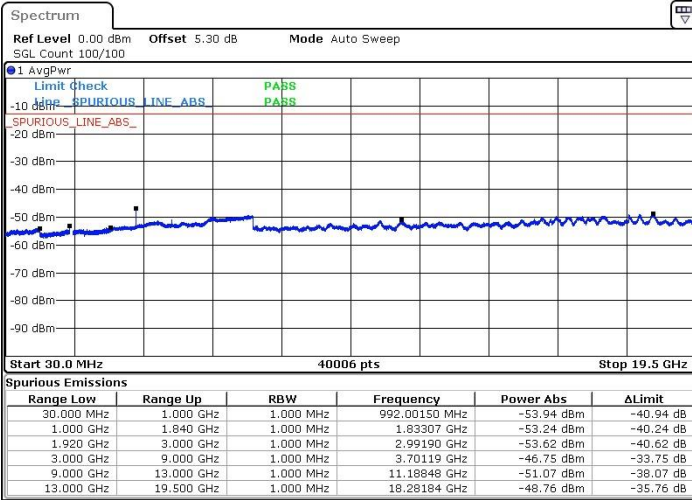

LTE Band 2 / 10MHz

Lowest Channel / 64QAM

Middle Channel / 64QAM

Date: 25.JAN.2019 02:19:43

Date: 25.JAN.2019 02:20:40