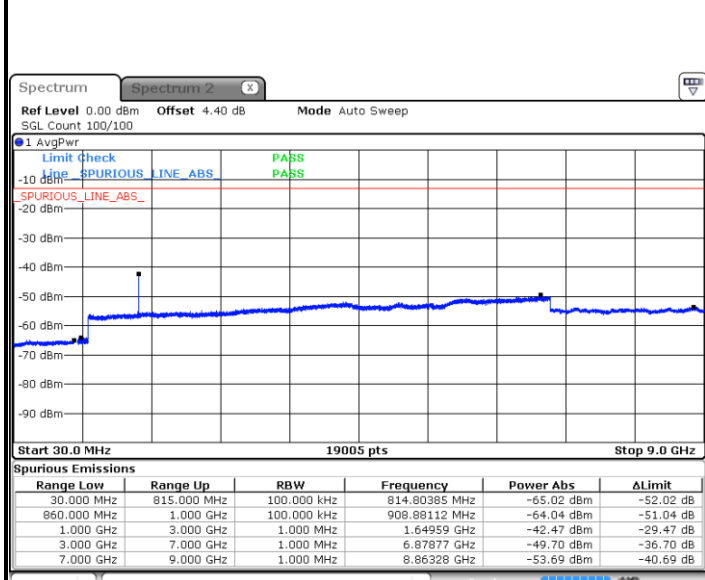

Lowest Channel / QPSK

Lowest Channel / 16QAM

Date: 21.JAN.2019 11:14:31

Date: 21.JAN.2019 11:15:26

Middle Channel / QPSK

Middle Channel / 16QAM

Date: 21.JAN.2019 11:17:04

Date: 21.JAN.2019 11:17:58

LTE Band 5 / 5MHz

Highest Channel / QPSK

Date: 21.JAN.2019 11:26:13

Highest Channel / 16QAM

Date: 21.JAN.2019 11:27:07

LTE Band 5 / 10MHz

Lowest Channel / QPSK

Date: 21.JAN.2019 11:35:22

Lowest Channel / 16QAM

Date: 21.JAN.2019 11:36:16

LTE Band 5 / 10MHz

Middle Channel / QPSK

Middle Channel / 16QAM

Date: 21.JAN.2019 11:37:54

Date: 21.JAN.2019 11:38:48

Highest Channel / QPSK

Highest Channel / 16QAM

Date: 21.JAN.2019 11:47:03

Date: 21.JAN.2019 11:47:58

LTE Band 5 / 1.4MHz

Lowest Channel / 64QAM

Middle Channel / 64QAM

Date: 21.JAN.2019 11:55:15

Date: 21.JAN.2019 11:56:31