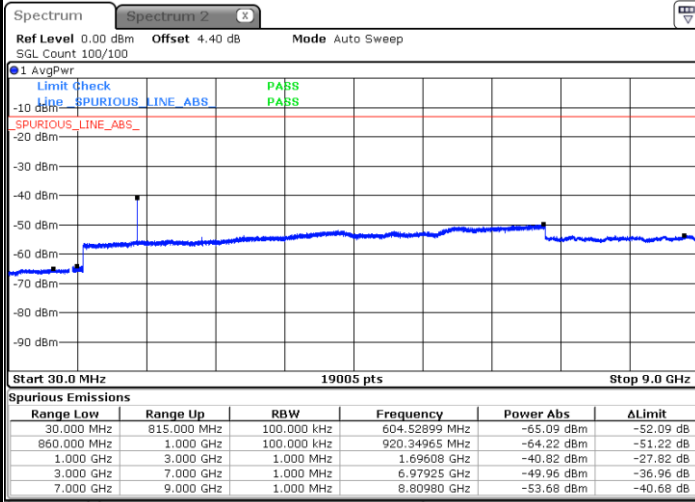

Date: 25.JAN.2019 02:26:16

Highest Channel / 64QAM

Date: 25.JAN.2019 02:27:12

LTE Band 5 / 1.4MHz

Lowest Channel / QPSK

Lowest Channel / 16QAM

Date: 21.JAN.2019 10:32:50

Date: 21.JAN.2019 10:33:45

Middle Channel / QPSK

Middle Channel / 16QAM

Date: 21.JAN.2019 10:35:22

Date: 21.JAN.2019 10:36:17

LTE Band 5 / 1.4MHz

Highest Channel / QPSK

Date: 21.JAN.2019 10:44:31

Highest Channel / 16QAM

Date: 21.JAN.2019 10:45:26

LTE Band 5 / 3MHz

Lowest Channel / QPSK

Date: 21.JAN.2019 10:53:40

Lowest Channel / 16QAM

Date: 21.JAN.2019 10:54:35

LTE Band 5 / 3MHz

Middle Channel / QPSK