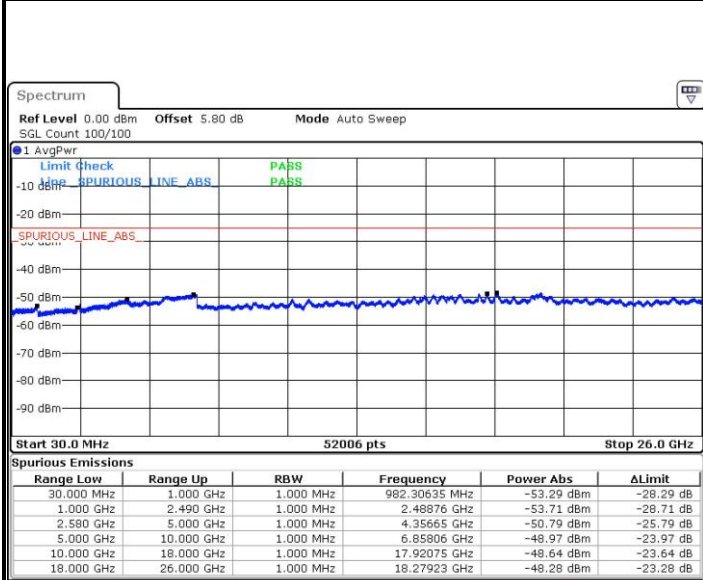

LTE Band 5 / 10MHz

Lowest Channel / 64QAM

Middle Channel / 64QAM

Date: 21.JAN.2019 12:26:31

Date: 21.JAN.2019 12:27:47

Highest Channel / 64QAM

Date: 21.JAN.2019 12:32:22

LTE Band 7 / 5MHz

Lowest Channel / QPSK

Lowest Channel / 16QAM

Date: 25 JAN 2019 05:28:39

Date: 25 JAN 2019 05:29:35

Middle Channel / QPSK

Middle Channel / 16QAM

Date: 25 JAN 2019 05:31:26

Date: 25 JAN 2019 05:30:30

LTE Band 7 / 5MHz

Highest Channel / QPSK

Date: 25 JAN 2019 05:32:22

Highest Channel / 16QAM

Date: 25 JAN 2019 05:33:18

LTE Band 7 / 10MHz

Lowest Channel / QPSK

Date: 25 JAN 2019 05:40:17

Lowest Channel / 16QAM

Date: 25 JAN 2019 05:41:14

LTE Band 7 / 10MHz

Middle Channel / QPSK

Middle Channel / 16QAM

Date: 25 JAN 2019 05:43:07

Date: 25 JAN 2019 05:42:10

Highest Channel / QPSK