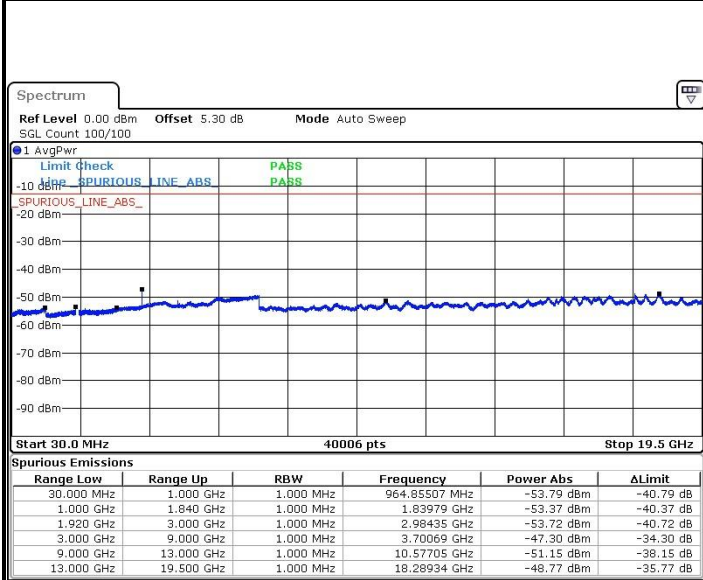

LTE Band 2 / 3MHz

Lowest Channel / 64QAM

Date: 25.JAN.2019 02:14:05

Middle Channel / 64QAM

Date: 25.JAN.2019 02:15:01

Highest Channel / 64QAM

Date: 25.JAN.2019 02:15:57

LTE Band 2 / 5MHz

Lowest Channel / 64QAM

Date: 25.JAN.2019 02:16:53

Middle Channel / 64QAM

Date: 25.JAN.2019 02:17:49

Highest Channel / 64QAM

Date: 25.JAN.2019 02:18:47

LTE Band 2 / 10MHz

Lowest Channel / 64QAM