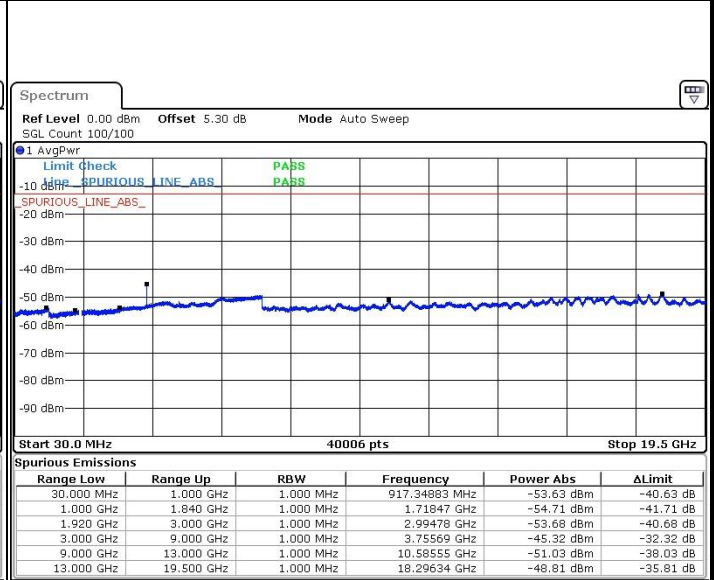

LTE Band 2 / 3MHz

Lowest Channel / 64QAM

Date: 25.JAN.2019 02:14:05

Middle Channel / 64QAM

Date: 25.JAN.2019 02:15:01

Highest Channel / 64QAM

Date: 25.JAN.2019 02:15:57

LTE Band 2 / 5MHz

Lowest Channel / 64QAM

Date: 25.JAN.2019 02:16:53

Middle Channel / 64QAM

Date: 25.JAN.2019 02:17:49

Highest Channel / 64QAM

Date: 25.JAN.2019 02:18:47

LTE Band 2 / 10MHz

Lowest Channel / 64QAM