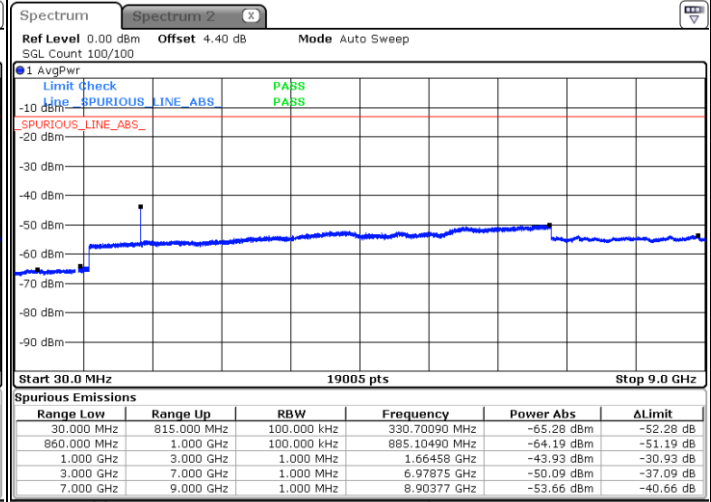

Highest Channel / 16QAM

Date: 21.JAN.2019 11:47:03

Date: 21.JAN.2019 11:47:58

LTE Band 5 / 1.4MHz

Lowest Channel / 64QAM

Middle Channel / 64QAM

Date: 21.JAN.2019 11:55:15

Date: 21.JAN.2019 11:56:31

Highest Channel / 64QAM

Date: 21.JAN.2019 12:01:06

LTE Band 5 / 3MHz

Lowest Channel / 64QAM

Middle Channel / 64QAM

Date: 21.JAN.2019 12:05:40

Date: 21.JAN.2019 12:06:56

Highest Channel / 64QAM

Date: 21.JAN.2019 12:11:31

LTE Band 5 / 5MHz

Lowest Channel / 64QAM

Middle Channel / 64QAM

Date: 21.JAN.2019 12:16:06

Date: 21.JAN.2019 12:17:22

Highest Channel / 64QAM

Date: 21.JAN.2019 12:21:56

LTE Band 5 / 10MHz

Lowest Channel / 64QAM

Middle Channel / 64QAM

Date: 21.JAN.2019 12:26:31

Date: 21.JAN.2019 12:27:47

Highest Channel / 64QAM

Date: 21.JAN.2019 12:32:22

LTE Band 7 / 5MHz