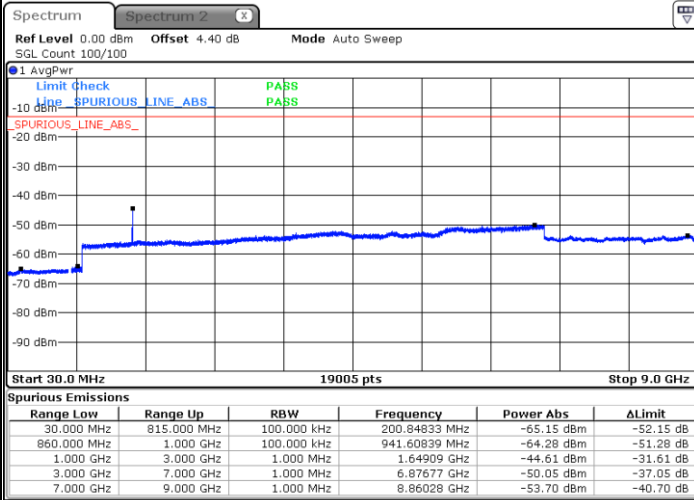

Highest Channel / 16QAM

Date: 21.JAN.2019 11:47:03

Date: 21.JAN.2019 11:47:58

LTE Band 5 / 1.4MHz

Lowest Channel / 64QAM

Middle Channel / 64QAM

Date: 21.JAN.2019 11:55:15

Date: 21.JAN.2019 11:56:31

Highest Channel / 64QAM

Date: 21.JAN.2019 12:01:06

LTE Band 5 / 3MHz

Lowest Channel / 64QAM

Middle Channel / 64QAM

Date: 21.JAN.2019 12:05:40

Date: 21.JAN.2019 12:06:56

Highest Channel / 64QAM

Date: 21.JAN.2019 12:11:31

LTE Band 5 / 5MHz

Lowest Channel / 64QAM

Middle Channel / 64QAM

Date: 21.JAN.2019 12:16:06

Date: 21.JAN.2019 12:17:22

Highest Channel / 64QAM

Date: 21.JAN.2019 12:21:56

LTE Band 5 / 10MHz

Lowest Channel / 64QAM

Middle Channel / 64QAM

Date: 21.JAN.2019 12:26:31

Date: 21.JAN.2019 12:27:47

Highest Channel / 64QAM

Date: 21.JAN.2019 12:32:22

LTE Band 7 / 5MHz