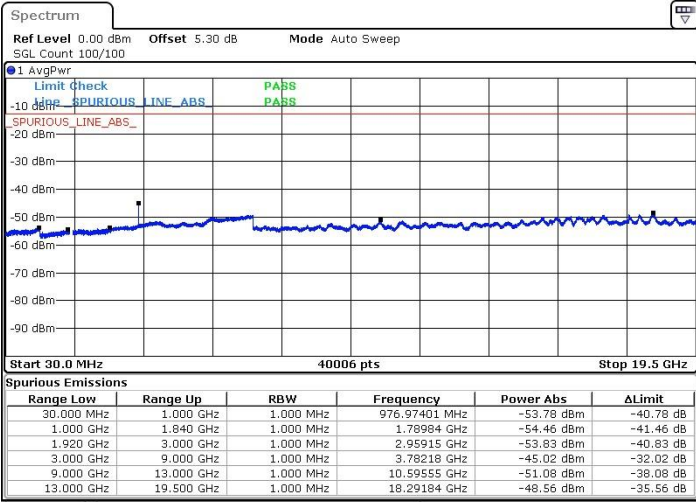

Date: 25.JAN.2019 02:22:32

Date: 25.JAN.2019 02:23:28

Highest Channel / 64QAM

Date: 25.JAN.2019 02:24:24

LTE Band 2 / 20MHz

Lowest Channel / 64QAM

Middle Channel / 64QAM

Date: 25.JAN.2019 02:25:20

Date: 25.JAN.2019 02:26:16

Highest Channel / 64QAM

Date: 25.JAN.2019 02:27:12

LTE Band 5 / 1.4MHz

Lowest Channel / QPSK

Lowest Channel / 16QAM

Date: 21.JAN.2019 10:32:50

Date: 21.JAN.2019 10:33:45