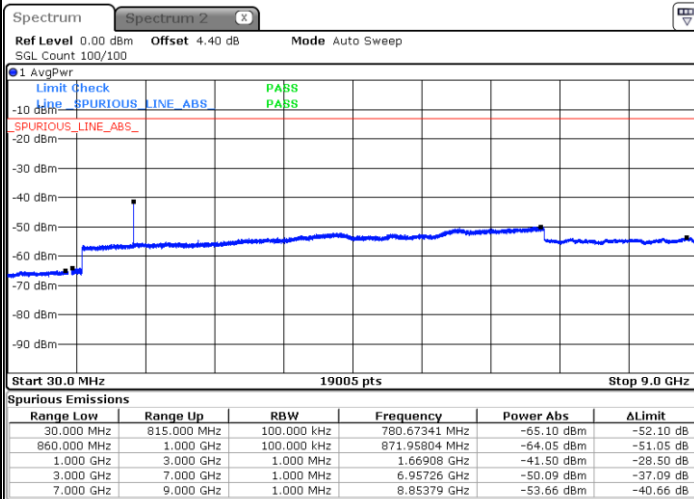

Middle Channel / 16QAM

Date: 21.JAN.2019 10:56:13

Date: 21.JAN.2019 10:57:08

Highest Channel / QPSK

Highest Channel / 16QAM

Date: 21.JAN.2019 11:05:22

Date: 21.JAN.2019 11:06:17

LTE Band 5 / 5MHz

Lowest Channel / QPSK

Lowest Channel / 16QAM

Date: 21.JAN.2019 11:14:31

Date: 21.JAN.2019 11:15:26

Middle Channel / QPSK

Middle Channel / 16QAM

Date: 21.JAN.2019 11:17:04

Date: 21.JAN.2019 11:17:58

LTE Band 5 / 5MHz

Highest Channel / QPSK

Date: 21.JAN.2019 11:26:13

Highest Channel / 16QAM

Date: 21.JAN.2019 11:27:07

LTE Band 5 / 10MHz

Lowest Channel / QPSK

Date: 21.JAN.2019 11:35:22