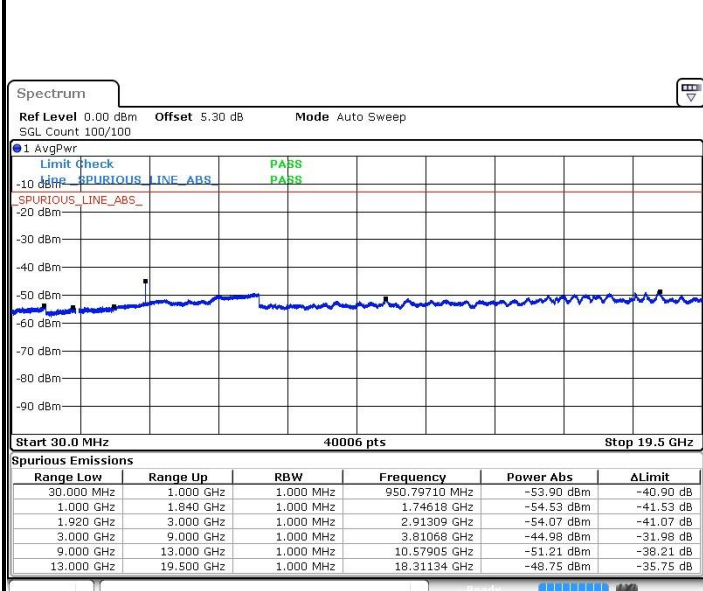

Lowest Channel / 64QAM

Date: 25.JAN.2019 02:16:53

Middle Channel / 64QAM

Date: 25.JAN.2019 02:17:49

Highest Channel / 64QAM

Date: 25.JAN.2019 02:18:47

LTE Band 2 / 10MHz

Lowest Channel / 64QAM

Middle Channel / 64QAM

Date: 25.JAN.2019 02:19:43

Date: 25.JAN.2019 02:20:40

Highest Channel / 64QAM

Date: 25.JAN.2019 02:21:36

LTE Band 2 / 15MHz

Lowest Channel / 64QAM

Middle Channel / 64QAM

Date: 25.JAN.2019 02:22:32

Date: 25.JAN.2019 02:23:28

Highest Channel / 64QAM

Date: 25.JAN.2019 02:24:24

LTE Band 2 / 20MHz

Lowest Channel / 64QAM

Middle Channel / 64QAM

Date: 25.JAN.2019 02:25:20