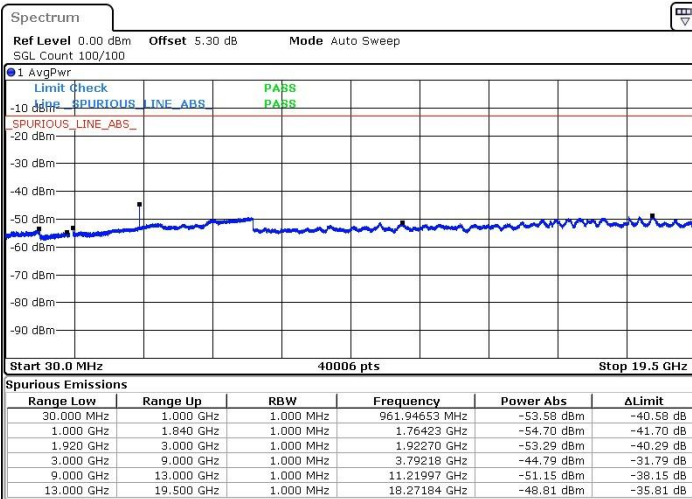

Middle Channel / 64QAM

Date: 25.JAN.2019 02:19:43

Date: 25.JAN.2019 02:20:40

Highest Channel / 64QAM

Date: 25.JAN.2019 02:21:36

LTE Band 2 / 15MHz

Lowest Channel / 64QAM

Middle Channel / 64QAM

Date: 25.JAN.2019 02:22:32

Date: 25.JAN.2019 02:23:28

Highest Channel / 64QAM

Date: 25.JAN.2019 02:24:24

LTE Band 2 / 20MHz

Lowest Channel / 64QAM

Middle Channel / 64QAM

Date: 25.JAN.2019 02:25:20