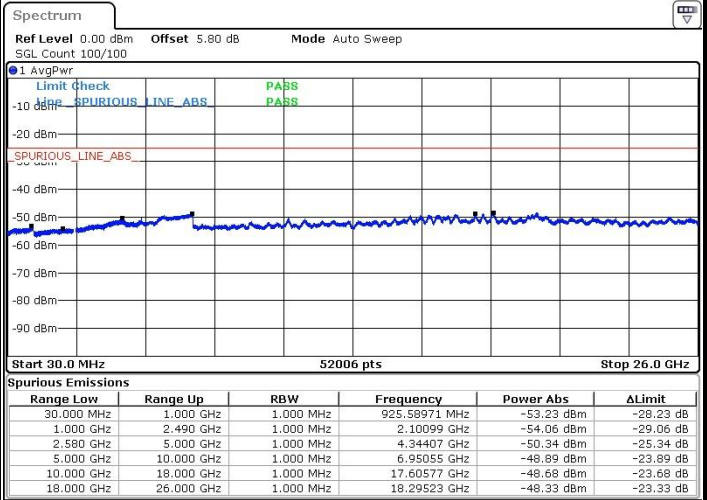

LTE Band 7 / 5MHz

Highest Channel / QPSK

Date: 25 JAN 2019 05:32:22

Highest Channel / 16QAM

Date: 25 JAN 2019 05:33:18

LTE Band 7 / 10MHz

Lowest Channel / QPSK

Date: 25 JAN 2019 05:40:17

Lowest Channel / 16QAM

Date: 25 JAN 2019 05:41:14

LTE Band 7 / 10MHz

Middle Channel / QPSK

Middle Channel / 16QAM

Date: 25 JAN 2019 05:43:07

Date: 25 JAN 2019 05:42:10

Highest Channel / QPSK

Highest Channel / 16QAM

Date: 25 JAN 2019 05:44:04

Date: 25 JAN 2019 05:46:03

LTE Band 7 / 15MHz

Lowest Channel / QPSK

Lowest Channel / 16QAM

Date: 25.JAN.2019 06:02:54

Date: 25.JAN.2019 06:21:54