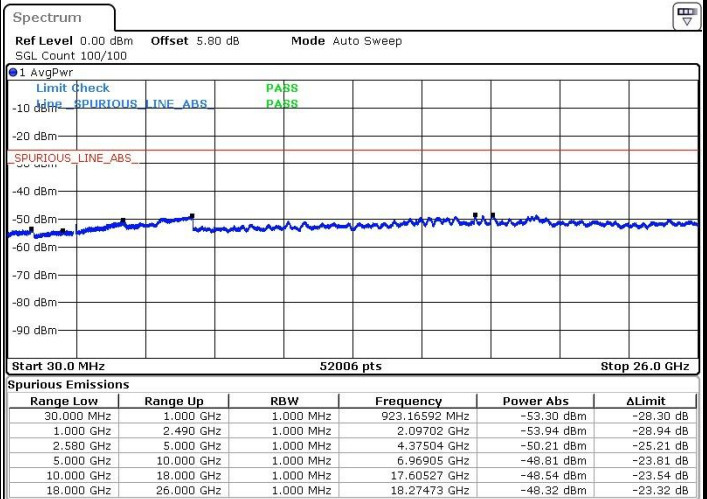

LTE Band 7 / 5MHz

Highest Channel / QPSK

Date: 25 JAN 2019 05:32:22

Highest Channel / 16QAM

Date: 25 JAN 2019 05:33:18

LTE Band 7 / 10MHz

Lowest Channel / QPSK

Date: 25 JAN 2019 05:40:17

Lowest Channel / 16QAM

Date: 25 JAN 2019 05:41:14

LTE Band 7 / 10MHz

Middle Channel / QPSK

Middle Channel / 16QAM

Date: 25 JAN 2019 05:43:07

Date: 25 JAN 2019 05:42:10

Highest Channel / QPSK

Highest Channel / 16QAM

Date: 25 JAN 2019 05:44:04

Date: 25 JAN 2019 05:46:03

LTE Band 7 / 15MHz

Lowest Channel / QPSK

Lowest Channel / 16QAM

Date: 25.JAN.2019 06:02:54

Date: 25.JAN.2019 06:21:54