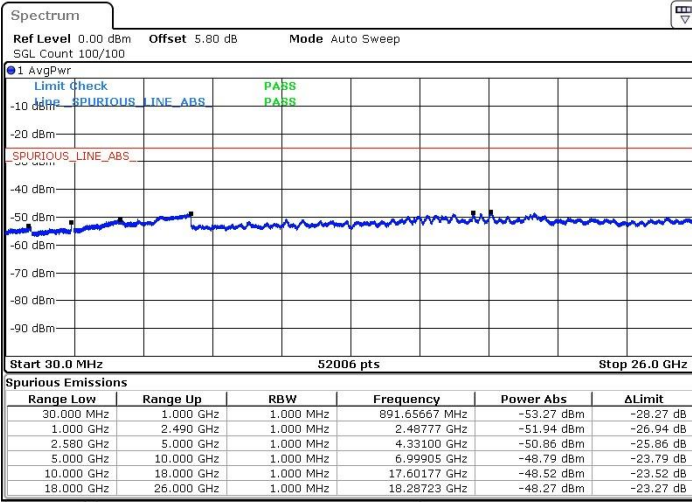

Lowest Channel / 16QAM

Date: 25 JAN 2019 05:41:14

LTE Band 7 / 10MHz

Middle Channel / QPSK

Middle Channel / 16QAM

Date: 25 JAN 2019 05:43:07

Date: 25 JAN 2019 05:42:10

Highest Channel / QPSK

Highest Channel / 16QAM

Date: 25 JAN 2019 05:44:04

Date: 25 JAN 2019 05:46:03

LTE Band 7 / 15MHz

Lowest Channel / QPSK

Lowest Channel / 16QAM

Date: 25.JAN.2019 06:02:54

Date: 25.JAN.2019 06:21:54