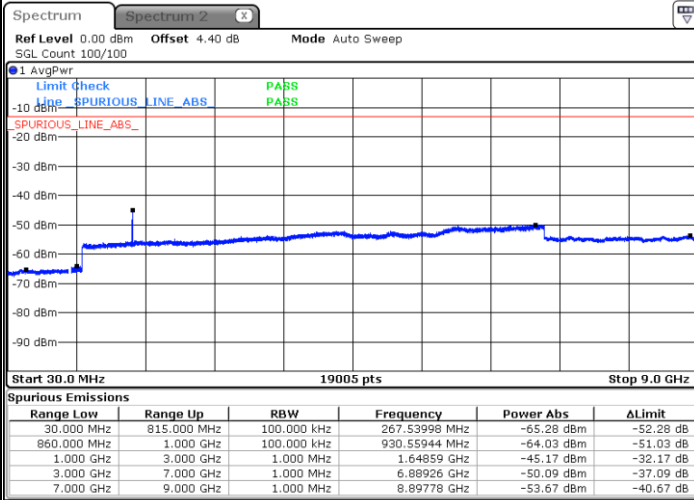

Highest Channel / 16QAM

Date: 21.JAN.2019 11:47:03

Date: 21.JAN.2019 11:47:58

LTE Band 5 / 1.4MHz

Lowest Channel / 64QAM

Middle Channel / 64QAM

Date: 21.JAN.2019 11:55:15

Date: 21.JAN.2019 11:56:31

Highest Channel / 64QAM

Date: 21.JAN.2019 12:01:06

LTE Band 5 / 3MHz

Lowest Channel / 64QAM

Middle Channel / 64QAM

Date: 21.JAN.2019 12:05:40

Date: 21.JAN.2019 12:06:56

Highest Channel / 64QAM

Date: 21.JAN.2019 12:11:31

LTE Band 5 / 5MHz

Lowest Channel / 64QAM

Middle Channel / 64QAM

Date: 21.JAN.2019 12:16:06

Date: 21.JAN.2019 12:17:22

Highest Channel / 64QAM

Date: 21.JAN.2019 12:21:56

LTE Band 5 / 10MHz

Lowest Channel / 64QAM

Middle Channel / 64QAM

Date: 21.JAN.2019 12:26:31

Date: 21.JAN.2019 12:27:47

Highest Channel / 64QAM

Date: 21.JAN.2019 12:32:22

LTE Band 7 / 5MHz