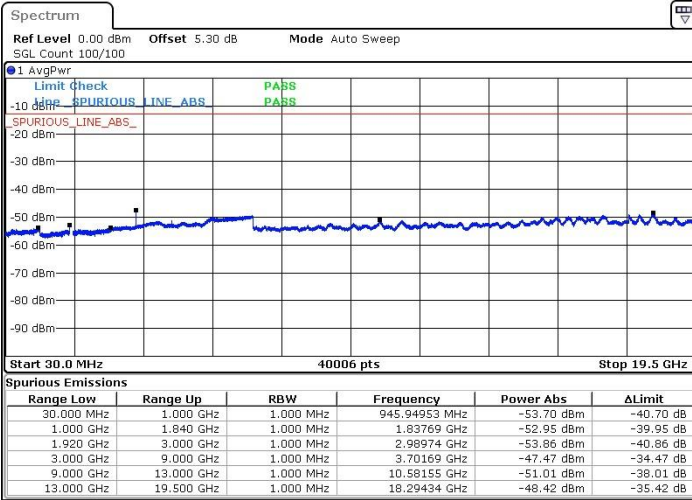

Middle Channel / 64QAM

Date: 25.JAN.2019 02:19:43

Date: 25.JAN.2019 02:20:40

Highest Channel / 64QAM

Date: 25.JAN.2019 02:21:36

LTE Band 2 / 15MHz

Lowest Channel / 64QAM

Middle Channel / 64QAM

Date: 25.JAN.2019 02:22:32

Date: 25.JAN.2019 02:23:28

Highest Channel / 64QAM

Date: 25.JAN.2019 02:24:24

LTE Band 2 / 20MHz

Lowest Channel / 64QAM

Middle Channel / 64QAM

Date: 25.JAN.2019 02:25:20