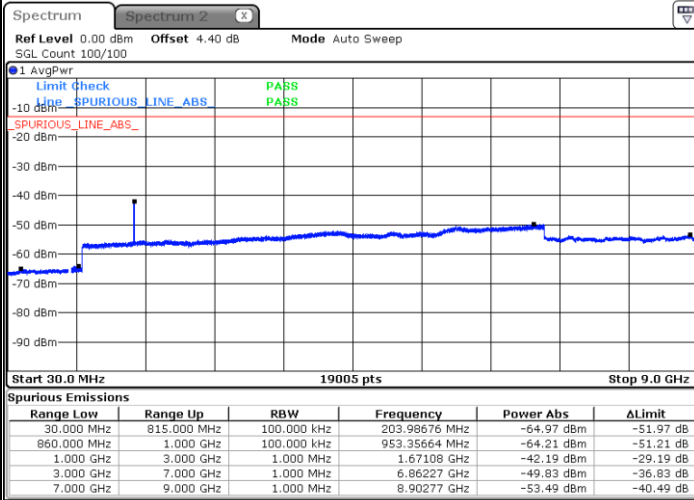

Middle Channel / QPSK

Middle Channel / 16QAM

Date: 21.JAN.2019 10:35:22

Date: 21.JAN.2019 10:36:17

LTE Band 5 / 1.4MHz

Highest Channel / QPSK

Date: 21.JAN.2019 10:44:31

Highest Channel / 16QAM

Date: 21.JAN.2019 10:45:26

LTE Band 5 / 3MHz

Lowest Channel / QPSK

Date: 21.JAN.2019 10:53:40

Lowest Channel / 16QAM

Date: 21.JAN.2019 10:54:35

LTE Band 5 / 3MHz

Middle Channel / QPSK

Middle Channel / 16QAM

Date: 21.JAN.2019 10:56:13

Date: 21.JAN.2019 10:57:08

Highest Channel / QPSK

Highest Channel / 16QAM

Date: 21.JAN.2019 11:05:22

Date: 21.JAN.2019 11:06:17

LTE Band 5 / 5MHz