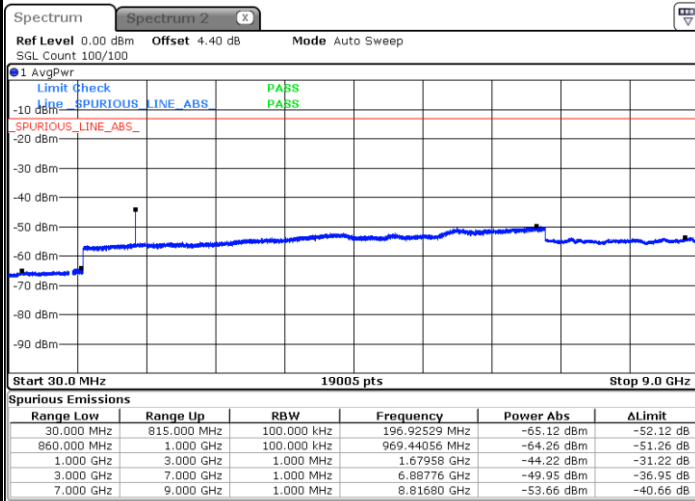

Date: 21.JAN.2019 12:11:31

LTE Band 5 / 5MHz

Lowest Channel / 64QAM

Middle Channel / 64QAM

Date: 21.JAN.2019 12:16:06

Date: 21.JAN.2019 12:17:22

Highest Channel / 64QAM

Date: 21.JAN.2019 12:21:56

LTE Band 5 / 10MHz

Lowest Channel / 64QAM

Middle Channel / 64QAM

Date: 21.JAN.2019 12:26:31

Date: 21.JAN.2019 12:27:47

Highest Channel / 64QAM

Date: 21.JAN.2019 12:32:22

LTE Band 7 / 5MHz

Lowest Channel / QPSK

Lowest Channel / 16QAM

Date: 25 JAN 2019 05:28:39

Date: 25 JAN 2019 05:29:35

Middle Channel / QPSK

Middle Channel / 16QAM

Date: 25 JAN 2019 05:31:26

Date: 25 JAN 2019 05:30:30

LTE Band 7 / 5MHz

Highest Channel / QPSK

Date: 25 JAN 2019 05:32:22

Highest Channel / 16QAM

Date: 25 JAN 2019 05:33:18

LTE Band 7 / 10MHz

Lowest Channel / QPSK

Date: 25 JAN 2019 05:40:17