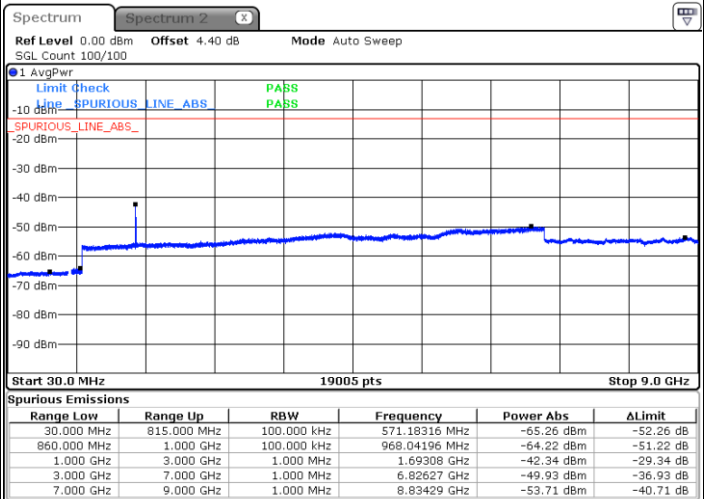

Date: 21.JAN.2019 10:45:26

LTE Band 5 / 3MHz

Lowest Channel / QPSK

Date: 21.JAN.2019 10:53:40

Lowest Channel / 16QAM

Date: 21.JAN.2019 10:54:35

LTE Band 5 / 3MHz

Middle Channel / QPSK

Middle Channel / 16QAM

Date: 21.JAN.2019 10:56:13

Date: 21.JAN.2019 10:57:08

Highest Channel / QPSK

Highest Channel / 16QAM

Date: 21.JAN.2019 11:05:22

Date: 21.JAN.2019 11:06:17

LTE Band 5 / 5MHz

Lowest Channel / QPSK

Lowest Channel / 16QAM

Date: 21.JAN.2019 11:14:31

Date: 21.JAN.2019 11:15:26

Middle Channel / QPSK

Middle Channel / 16QAM

Date: 21.JAN.2019 11:17:04

Date: 21.JAN.2019 11:17:58

LTE Band 5 / 5MHz

Highest Channel / QPSK

Date: 21.JAN.2019 11:26:13

Highest Channel / 16QAM

Date: 21.JAN.2019 11:27:07

LTE Band 5 / 10MHz

Lowest Channel / QPSK

Date: 21.JAN.2019 11:35:22