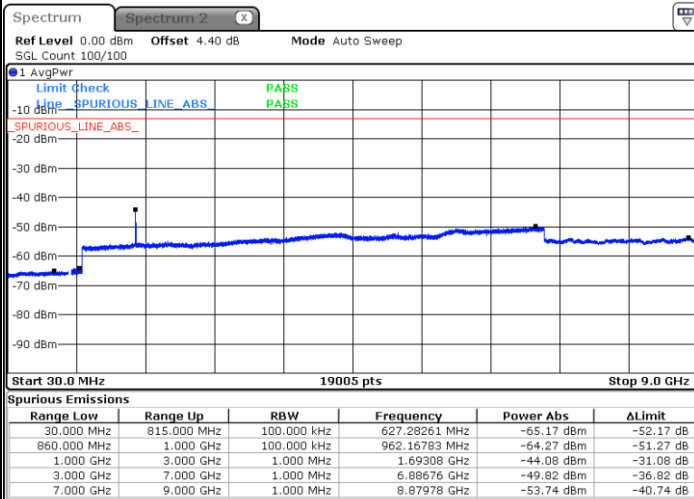

Highest Channel / 16QAM

Date: 21.JAN.2019 11:47:03

Date: 21.JAN.2019 11:47:58

LTE Band 5 / 1.4MHz

Lowest Channel / 64QAM

Middle Channel / 64QAM

Date: 21.JAN.2019 11:55:15

Date: 21.JAN.2019 11:56:31

Highest Channel / 64QAM

Date: 21.JAN.2019 12:01:06

LTE Band 5 / 3MHz

Lowest Channel / 64QAM

Middle Channel / 64QAM

Date: 21.JAN.2019 12:05:40

Date: 21.JAN.2019 12:06:56

Highest Channel / 64QAM

Date: 21.JAN.2019 12:11:31

LTE Band 5 / 5MHz

Lowest Channel / 64QAM

Middle Channel / 64QAM

Date: 21.JAN.2019 12:16:06

Date: 21.JAN.2019 12:17:22

Highest Channel / 64QAM

Date: 21.JAN.2019 12:21:56

LTE Band 5 / 10MHz

Lowest Channel / 64QAM

Middle Channel / 64QAM

Date: 21.JAN.2019 12:26:31

Date: 21.JAN.2019 12:27:47

Highest Channel / 64QAM

Date: 21.JAN.2019 12:32:22

LTE Band 7 / 5MHz