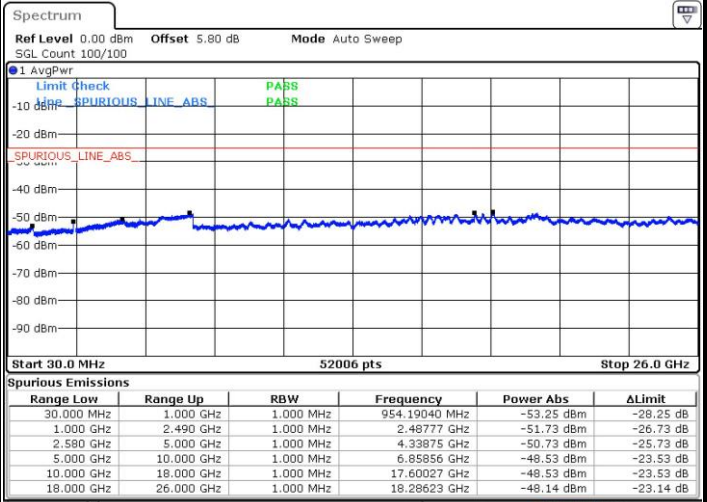

Lowest Channel / 16QAM

Date: 25 JAN 2019 05:41:14

LTE Band 7 / 10MHz

Middle Channel / QPSK

Middle Channel / 16QAM

Date: 25 JAN 2019 05:43:07

Date: 25 JAN 2019 05:42:10

Highest Channel / QPSK

Highest Channel / 16QAM

Date: 25 JAN 2019 05:44:04

Date: 25 JAN 2019 05:46:03

LTE Band 7 / 15MHz

Lowest Channel / QPSK

Lowest Channel / 16QAM

Date: 25.JAN.2019 06:02:54

Date: 25.JAN.2019 06:21:54