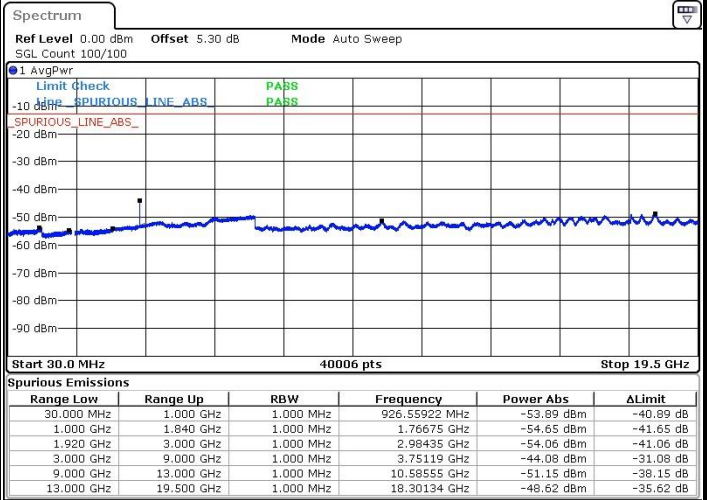

LTE Band 2 / 10MHz

Lowest Channel / 64QAM

Middle Channel / 64QAM

Date: 25.JAN.2019 02:19:43

Date: 25.JAN.2019 02:20:40