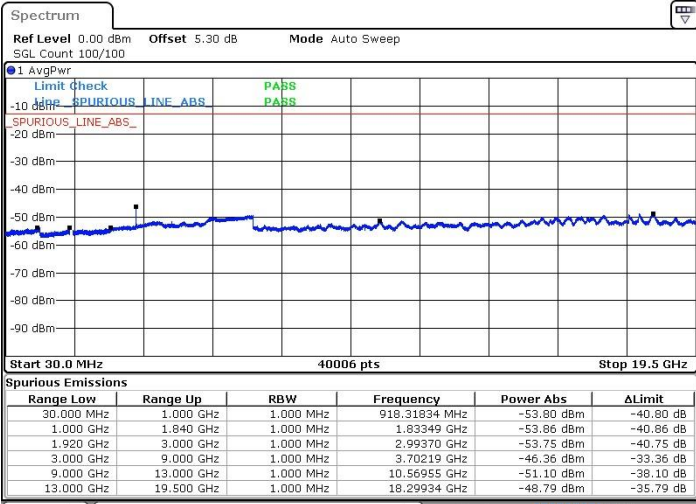

Date: 25.JAN.2019 02:22:32

Date: 25.JAN.2019 02:23:28

Highest Channel / 64QAM

Date: 25.JAN.2019 02:24:24

LTE Band 2 / 20MHz

Lowest Channel / 64QAM

Middle Channel / 64QAM

Date: 25.JAN.2019 02:25:20

Date: 25.JAN.2019 02:26:16

Highest Channel / 64QAM

Date: 25.JAN.2019 02:27:12

LTE Band 5 / 1.4MHz

Lowest Channel / QPSK

Lowest Channel / 16QAM

Date: 21.JAN.2019 10:32:50

Date: 21.JAN.2019 10:33:45