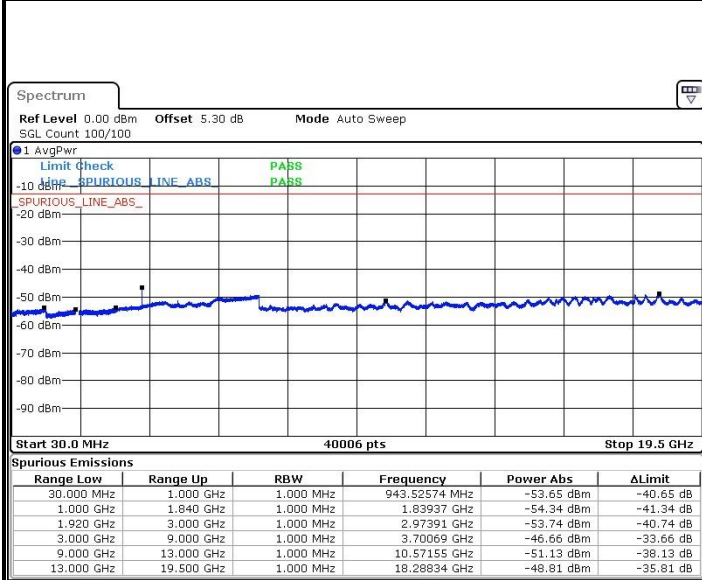

LTE Band 2 / 3MHz

Lowest Channel / 64QAM

Date: 25.JAN.2019 02:14:05

Middle Channel / 64QAM

Date: 25.JAN.2019 02:15:01

Highest Channel / 64QAM

Date: 25.JAN.2019 02:15:57

LTE Band 2 / 5MHz

Lowest Channel / 64QAM

Date: 25.JAN.2019 02:16:53

Middle Channel / 64QAM

Date: 25.JAN.2019 02:17:49

Highest Channel / 64QAM

Date: 25.JAN.2019 02:18:47

LTE Band 2 / 10MHz

Lowest Channel / 64QAM