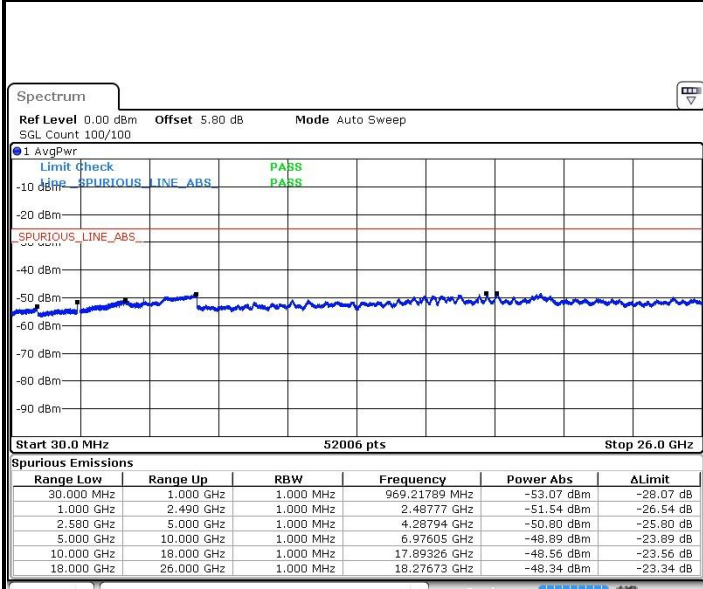

LTE Band 7 / 5MHz

Highest Channel / QPSK

Date: 25 JAN 2019 05:32:22

Highest Channel / 16QAM

Date: 25 JAN 2019 05:33:18

LTE Band 7 / 10MHz

Lowest Channel / QPSK

Date: 25 JAN 2019 05:40:17

Lowest Channel / 16QAM

Date: 25 JAN 2019 05:41:14

LTE Band 7 / 10MHz

Middle Channel / QPSK

Middle Channel / 16QAM

Date: 25 JAN 2019 05:43:07

Date: 25 JAN 2019 05:42:10

Highest Channel / QPSK