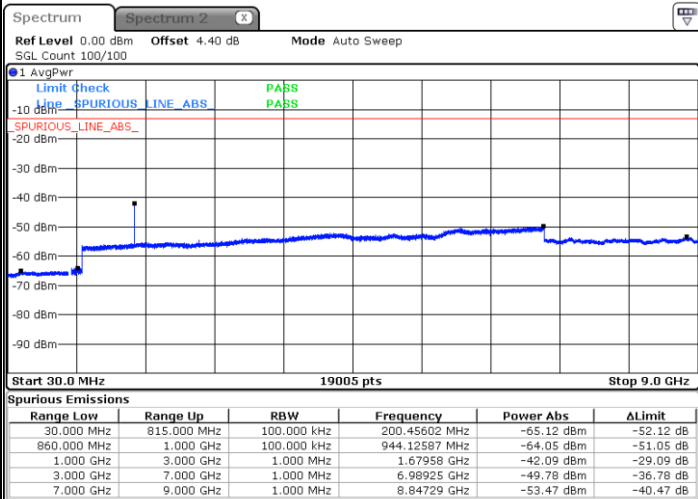

LTE Band 5 / 5MHz

Highest Channel / QPSK

Date: 21.JAN.2019 11:26:13

Highest Channel / 16QAM

Date: 21.JAN.2019 11:27:07

LTE Band 5 / 10MHz

Lowest Channel / QPSK

Date: 21.JAN.2019 11:35:22

Lowest Channel / 16QAM

Date: 21.JAN.2019 11:36:16

LTE Band 5 / 10MHz

Middle Channel / QPSK

Middle Channel / 16QAM

Date: 21.JAN.2019 11:37:54

Date: 21.JAN.2019 11:38:48

Highest Channel / QPSK

Highest Channel / 16QAM

Date: 21.JAN.2019 11:47:03

Date: 21.JAN.2019 11:47:58

LTE Band 5 / 1.4MHz

Lowest Channel / 64QAM

Middle Channel / 64QAM

Date: 21.JAN.2019 11:55:15

Date: 21.JAN.2019 11:56:31

Highest Channel / 64QAM

Date: 21.JAN.2019 12:01:06

LTE Band 5 / 3MHz

Lowest Channel / 64QAM

Middle Channel / 64QAM

Date: 21.JAN.2019 12:05:40

Date: 21.JAN.2019 12:06:56

Highest Channel / 64QAM