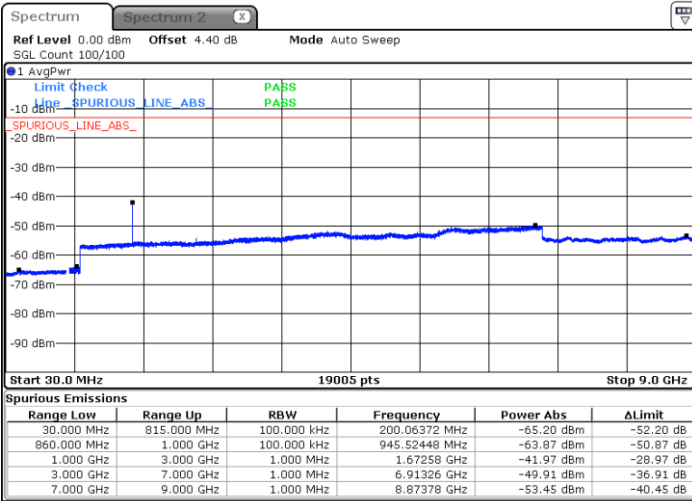

Date: 25.JAN.2019 02:26:16

Highest Channel / 64QAM

Date: 25.JAN.2019 02:27:12

LTE Band 5 / 1.4MHz

Lowest Channel / QPSK

Lowest Channel / 16QAM

Date: 21.JAN.2019 10:32:50

Date: 21.JAN.2019 10:33:45

Middle Channel / QPSK

Middle Channel / 16QAM

Date: 21.JAN.2019 10:35:22

Date: 21.JAN.2019 10:36:17

LTE Band 5 / 1.4MHz

Highest Channel / QPSK

Date: 21.JAN.2019 10:44:31

Highest Channel / 16QAM