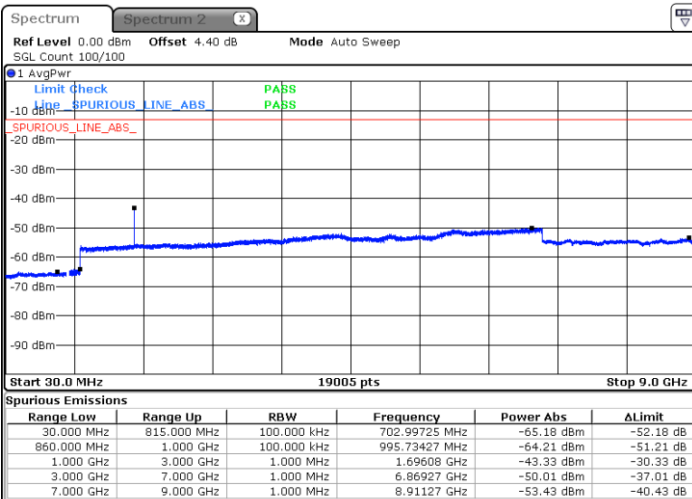

Lowest Channel / 16QAM

Date: 21.JAN.2019 11:36:16

LTE Band 5 / 10MHz

Middle Channel / QPSK

Middle Channel / 16QAM

Date: 21.JAN.2019 11:37:54

Date: 21.JAN.2019 11:38:48

Highest Channel / QPSK

Highest Channel / 16QAM

Date: 21.JAN.2019 11:47:03

Date: 21.JAN.2019 11:47:58

LTE Band 5 / 1.4MHz

Lowest Channel / 64QAM

Middle Channel / 64QAM

Date: 21.JAN.2019 11:55:15

Date: 21.JAN.2019 11:56:31

Highest Channel / 64QAM

Date: 21.JAN.2019 12:01:06

LTE Band 5 / 3MHz

Lowest Channel / 64QAM

Middle Channel / 64QAM

Date: 21.JAN.2019 12:05:40

Date: 21.JAN.2019 12:06:56

Highest Channel / 64QAM