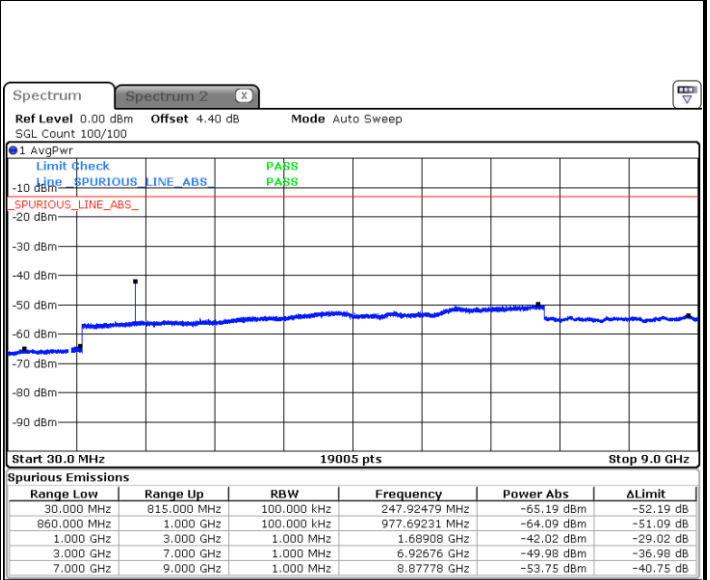

Middle Channel / 16QAM

Date: 21.JAN.2019 10:56:13

Date: 21.JAN.2019 10:57:08

Highest Channel / QPSK

Highest Channel / 16QAM

Date: 21.JAN.2019 11:05:22

Date: 21.JAN.2019 11:06:17

LTE Band 5 / 5MHz

Lowest Channel / QPSK

Lowest Channel / 16QAM

Date: 21.JAN.2019 11:14:31

Date: 21.JAN.2019 11:15:26

Middle Channel / QPSK

Middle Channel / 16QAM

Date: 21.JAN.2019 11:17:04

Date: 21.JAN.2019 11:17:58

LTE Band 5 / 5MHz

Highest Channel / QPSK

Date: 21.JAN.2019 11:26:13

Highest Channel / 16QAM

Date: 21.JAN.2019 11:27:07

LTE Band 5 / 10MHz

Lowest Channel / QPSK

Date: 21.JAN.2019 11:35:22