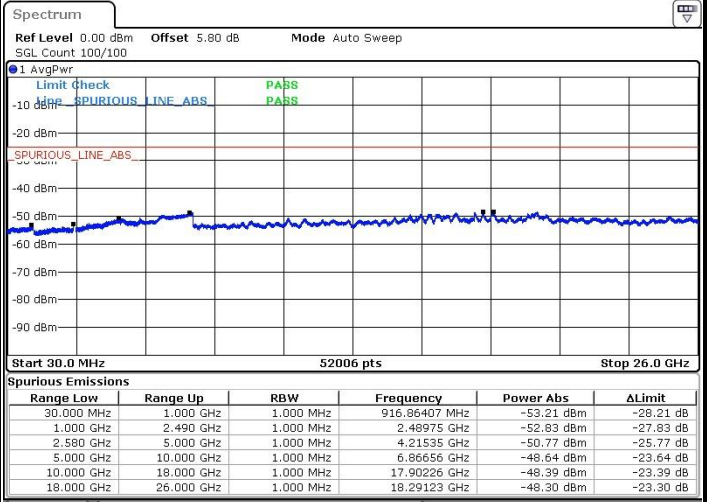

Date: 21.JAN.2019 12:11:31

LTE Band 5 / 5MHz

Lowest Channel / 64QAM

Middle Channel / 64QAM

Date: 21.JAN.2019 12:16:06

Date: 21.JAN.2019 12:17:22

Highest Channel / 64QAM

Date: 21.JAN.2019 12:21:56

LTE Band 5 / 10MHz

Lowest Channel / 64QAM

Middle Channel / 64QAM

Date: 21.JAN.2019 12:26:31

Date: 21.JAN.2019 12:27:47

Highest Channel / 64QAM

Date: 21.JAN.2019 12:32:22

LTE Band 7 / 5MHz

Lowest Channel / QPSK

Lowest Channel / 16QAM

Date: 25 JAN 2019 05:28:39

Date: 25 JAN 2019 05:29:35

Middle Channel / QPSK

Middle Channel / 16QAM

Date: 25 JAN 2019 05:31:26

Date: 25 JAN 2019 05:30:30