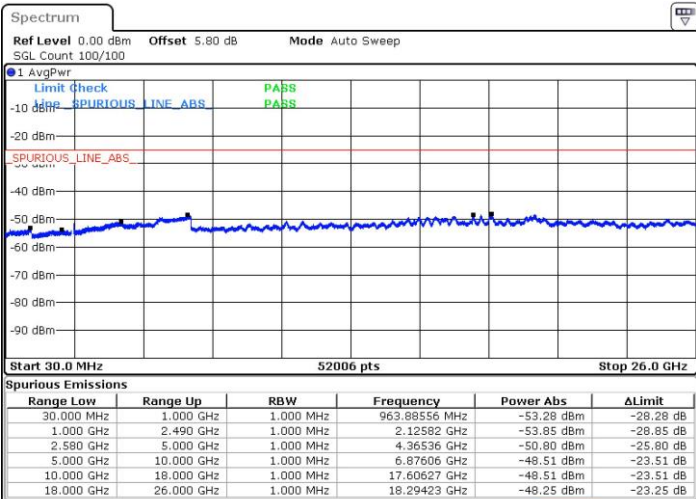

LTE Band 7 / 5MHz

Highest Channel / QPSK

Date: 25 JAN 2019 05:32:22

Highest Channel / 16QAM

Date: 25 JAN 2019 05:33:18

LTE Band 7 / 10MHz

Lowest Channel / QPSK

Date: 25 JAN 2019 05:40:17

Lowest Channel / 16QAM

Date: 25 JAN 2019 05:41:14

LTE Band 7 / 10MHz

Middle Channel / QPSK

Middle Channel / 16QAM

Date: 25 JAN 2019 05:43:07

Date: 25 JAN 2019 05:42:10

Highest Channel / QPSK

Highest Channel / 16QAM

Date: 25 JAN 2019 05:44:04

Date: 25 JAN 2019 05:46:03

LTE Band 7 / 15MHz

Lowest Channel / QPSK

Lowest Channel / 16QAM

Date: 25.JAN.2019 06:02:54

Date: 25.JAN.2019 06:21:54