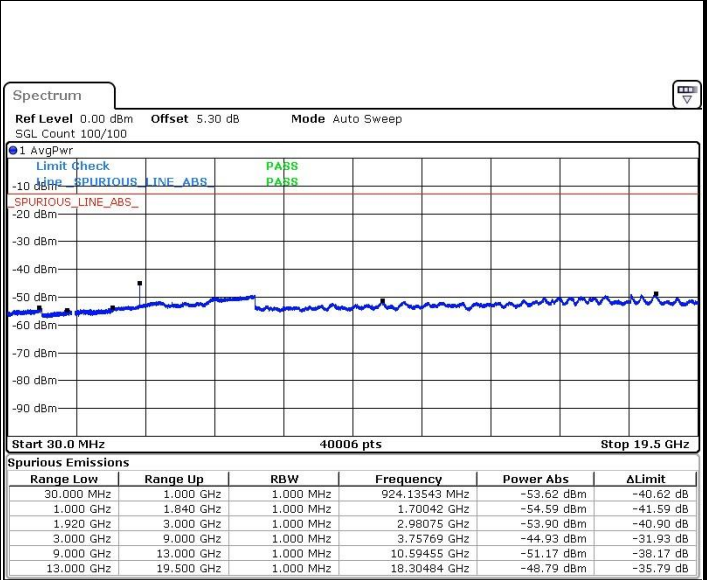

LTE Band 2 / 3MHz

Lowest Channel / 64QAM

Date: 25.JAN.2019 02:14:05

Middle Channel / 64QAM

Date: 25.JAN.2019 02:15:01

Highest Channel / 64QAM

Date: 25.JAN.2019 02:15:57

LTE Band 2 / 5MHz

Lowest Channel / 64QAM

Date: 25.JAN.2019 02:16:53

Middle Channel / 64QAM

Date: 25.JAN.2019 02:17:49

Highest Channel / 64QAM

Date: 25.JAN.2019 02:18:47

LTE Band 2 / 10MHz

Lowest Channel / 64QAM