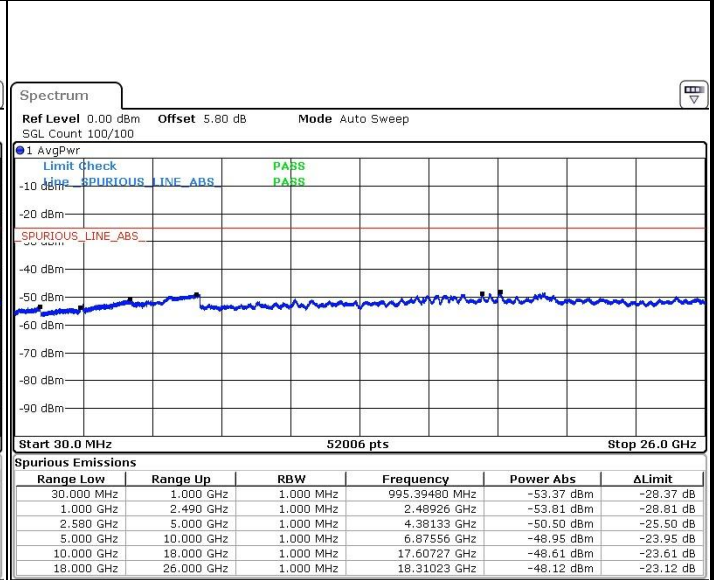

LTE Band 5 / 10MHz

Lowest Channel / 64QAM

Middle Channel / 64QAM

Date: 21.JAN.2019 12:26:31

Date: 21.JAN.2019 12:27:47

Highest Channel / 64QAM

Date: 21.JAN.2019 12:32:22

LTE Band 7 / 5MHz

Lowest Channel / QPSK

Lowest Channel / 16QAM

Date: 25 JAN 2019 05:28:39

Date: 25 JAN 2019 05:29:35

Middle Channel / QPSK

Middle Channel / 16QAM

Date: 25 JAN 2019 05:31:26

Date: 25 JAN 2019 05:30:30

LTE Band 7 / 5MHz

Highest Channel / QPSK

Date: 25 JAN 2019 05:32:22

Highest Channel / 16QAM

Date: 25 JAN 2019 05:33:18

LTE Band 7 / 10MHz

Lowest Channel / QPSK

Date: 25 JAN 2019 05:40:17