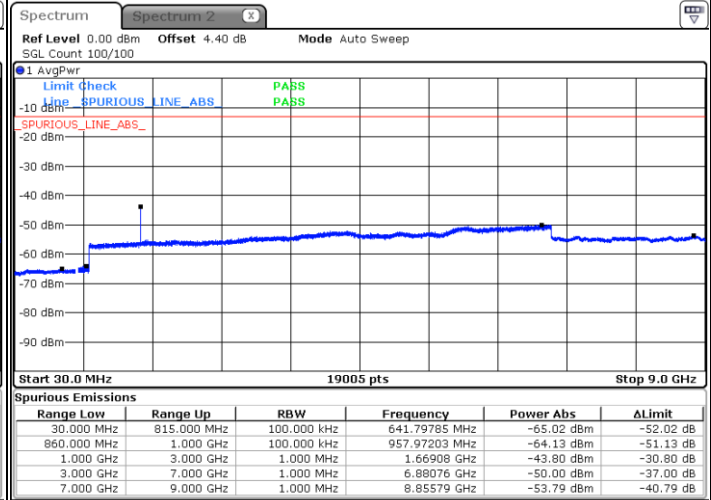

Highest Channel / 64QAM

Date: 21.JAN.2019 12:01:06

LTE Band 5 / 3MHz

Lowest Channel / 64QAM

Middle Channel / 64QAM

Date: 21.JAN.2019 12:05:40

Date: 21.JAN.2019 12:06:56

Highest Channel / 64QAM

Date: 21.JAN.2019 12:11:31

LTE Band 5 / 5MHz

Lowest Channel / 64QAM

Middle Channel / 64QAM

Date: 21.JAN.2019 12:16:06

Date: 21.JAN.2019 12:17:22

Highest Channel / 64QAM

Date: 21.JAN.2019 12:21:56

LTE Band 5 / 10MHz

Lowest Channel / 64QAM

Middle Channel / 64QAM

Date: 21.JAN.2019 12:26:31

Date: 21.JAN.2019 12:27:47

Highest Channel / 64QAM

Date: 21.JAN.2019 12:32:22

LTE Band 7 / 5MHz