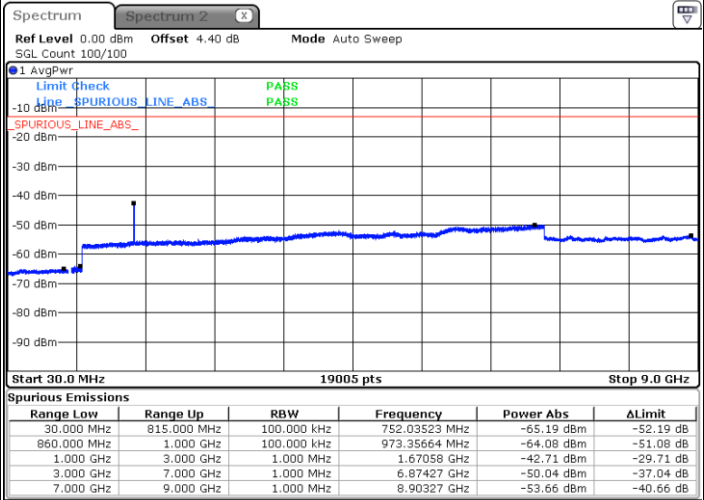

Middle Channel / QPSK

Middle Channel / 16QAM

Date: 21.JAN.2019 10:35:22

Date: 21.JAN.2019 10:36:17

LTE Band 5 / 1.4MHz

Highest Channel / QPSK

Date: 21.JAN.2019 10:44:31

Highest Channel / 16QAM

Date: 21.JAN.2019 10:45:26

LTE Band 5 / 3MHz

Lowest Channel / QPSK

Date: 21.JAN.2019 10:53:40

Lowest Channel / 16QAM

Date: 21.JAN.2019 10:54:35

LTE Band 5 / 3MHz

Middle Channel / QPSK

Middle Channel / 16QAM

Date: 21.JAN.2019 10:56:13

Date: 21.JAN.2019 10:57:08

Highest Channel / QPSK

Highest Channel / 16QAM

Date: 21.JAN.2019 11:05:22

Date: 21.JAN.2019 11:06:17

LTE Band 5 / 5MHz