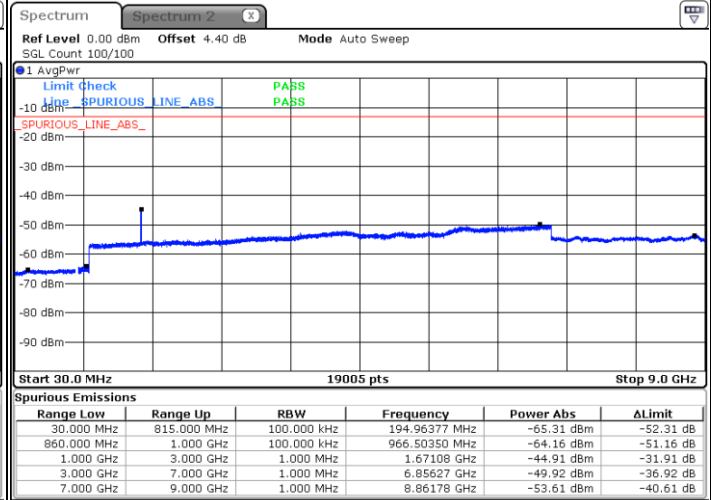

Highest Channel / 16QAM

Date: 21.JAN.2019 11:47:03

Date: 21.JAN.2019 11:47:58

LTE Band 5 / 1.4MHz

Lowest Channel / 64QAM

Middle Channel / 64QAM

Date: 21.JAN.2019 11:55:15

Date: 21.JAN.2019 11:56:31

Highest Channel / 64QAM

Date: 21.JAN.2019 12:01:06

LTE Band 5 / 3MHz

Lowest Channel / 64QAM

Middle Channel / 64QAM

Date: 21.JAN.2019 12:05:40

Date: 21.JAN.2019 12:06:56

Highest Channel / 64QAM

Date: 21.JAN.2019 12:11:31

LTE Band 5 / 5MHz

Lowest Channel / 64QAM

Middle Channel / 64QAM

Date: 21.JAN.2019 12:16:06

Date: 21.JAN.2019 12:17:22

Highest Channel / 64QAM

Date: 21.JAN.2019 12:21:56

LTE Band 5 / 10MHz

Lowest Channel / 64QAM

Middle Channel / 64QAM

Date: 21.JAN.2019 12:26:31

Date: 21.JAN.2019 12:27:47

Highest Channel / 64QAM

Date: 21.JAN.2019 12:32:22

LTE Band 7 / 5MHz