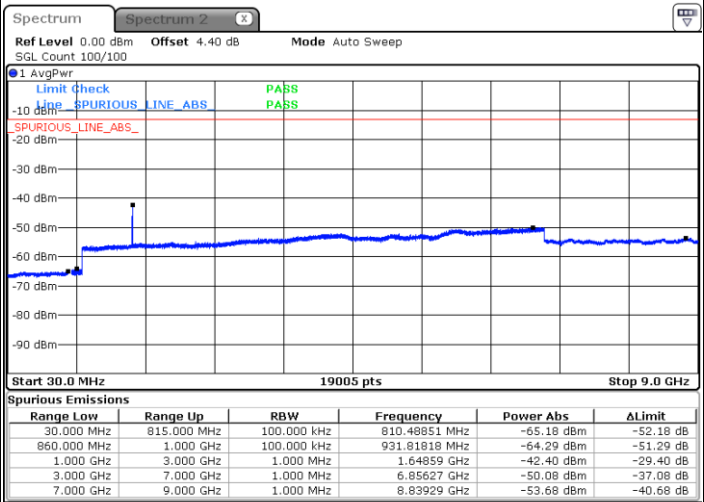

Middle Channel / QPSK

Middle Channel / 16QAM

Date: 21.JAN.2019 10:35:22

Date: 21.JAN.2019 10:36:17

LTE Band 5 / 1.4MHz

Highest Channel / QPSK

Date: 21.JAN.2019 10:44:31

Highest Channel / 16QAM

Date: 21.JAN.2019 10:45:26

LTE Band 5 / 3MHz

Lowest Channel / QPSK

Date: 21.JAN.2019 10:53:40

Lowest Channel / 16QAM

Date: 21.JAN.2019 10:54:35

LTE Band 5 / 3MHz

Middle Channel / QPSK

Middle Channel / 16QAM

Date: 21.JAN.2019 10:56:13

Date: 21.JAN.2019 10:57:08

Highest Channel / QPSK

Highest Channel / 16QAM

Date: 21.JAN.2019 11:05:22

Date: 21.JAN.2019 11:06:17

LTE Band 5 / 5MHz