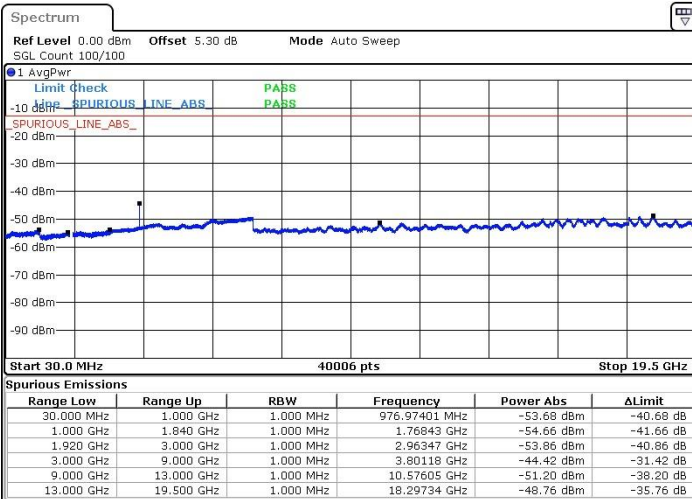

Highest Channel / 64QAM

Date: 25.JAN.2019 02:21:36