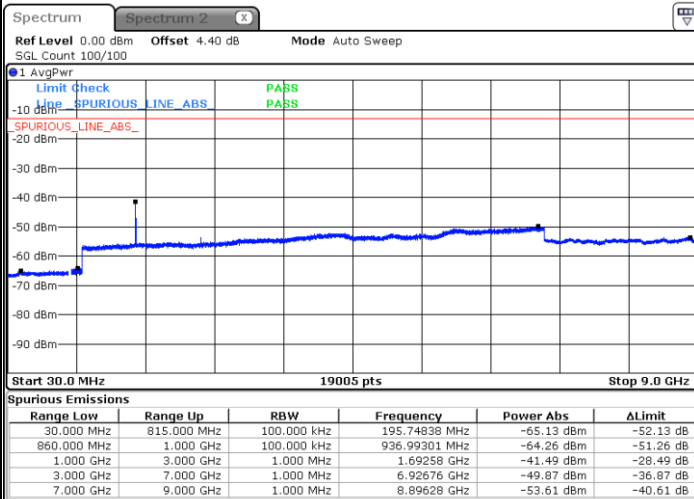

Middle Channel / 16QAM

Date: 21.JAN.2019 10:56:13

Date: 21.JAN.2019 10:57:08

Highest Channel / QPSK

Highest Channel / 16QAM

Date: 21.JAN.2019 11:05:22

Date: 21.JAN.2019 11:06:17

LTE Band 5 / 5MHz