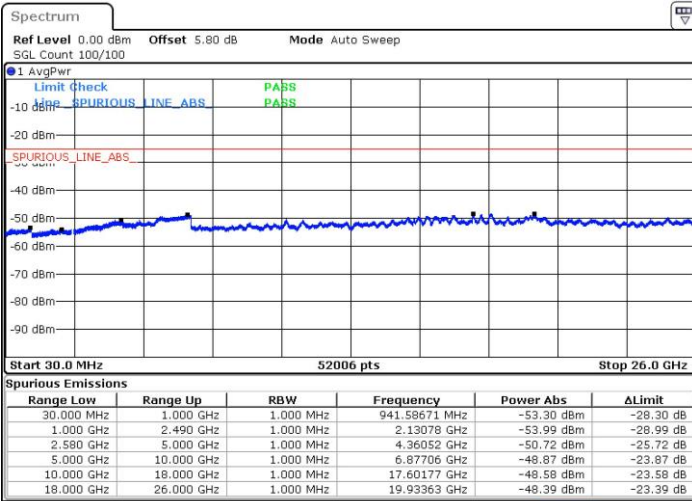

LTE Band 5 / 10MHz

Lowest Channel / 64QAM

Middle Channel / 64QAM

Date: 21.JAN.2019 12:26:31

Date: 21.JAN.2019 12:27:47

Highest Channel / 64QAM

Date: 21.JAN.2019 12:32:22

LTE Band 7 / 5MHz

Lowest Channel / QPSK

Lowest Channel / 16QAM

Date: 25 JAN 2019 05:28:39

Date: 25 JAN 2019 05:29:35

Middle Channel / QPSK

Middle Channel / 16QAM

Date: 25 JAN 2019 05:31:26

Date: 25 JAN 2019 05:30:30

LTE Band 7 / 5MHz

Highest Channel / QPSK

Date: 25 JAN 2019 05:32:22

Highest Channel / 16QAM

Date: 25 JAN 2019 05:33:18

LTE Band 7 / 10MHz

Lowest Channel / QPSK

Date: 25 JAN 2019 05:40:17