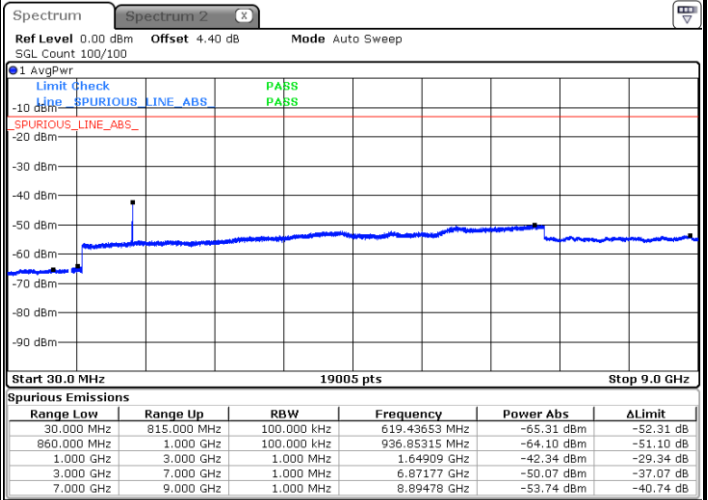

Date: 21.JAN.2019 11:15:26