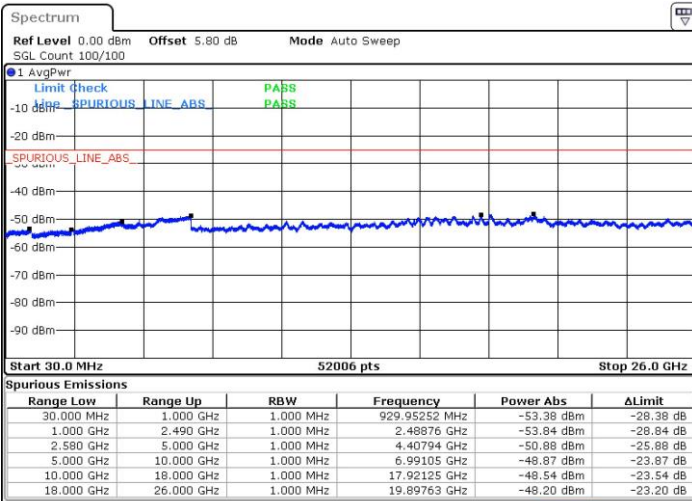

Middle Channel / QPSK

Middle Channel / 16QAM

Date: 25.JAN.2019 06:34:01

Date: 25.JAN.2019 06:33:08