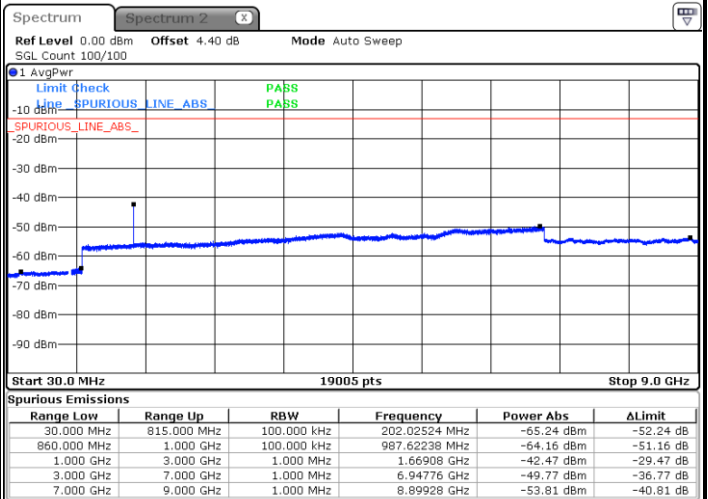

Middle Channel / 16QAM

Date: 21.JAN.2019 10:56:13

Date: 21.JAN.2019 10:57:08

Highest Channel / QPSK

Highest Channel / 16QAM

Date: 21.JAN.2019 11:05:22

Date: 21.JAN.2019 11:06:17

LTE Band 5 / 5MHz

Lowest Channel / QPSK

Lowest Channel / 16QAM

Date: 21.JAN.2019 11:14:31

Date: 21.JAN.2019 11:15:26

Middle Channel / QPSK

Middle Channel / 16QAM

Date: 21.JAN.2019 11:17:04

Date: 21.JAN.2019 11:17:58

LTE Band 5 / 5MHz

Highest Channel / QPSK

Date: 21.JAN.2019 11:26:13

Highest Channel / 16QAM

Date: 21.JAN.2019 11:27:07

LTE Band 5 / 10MHz

Lowest Channel / QPSK

Date: 21.JAN.2019 11:35:22