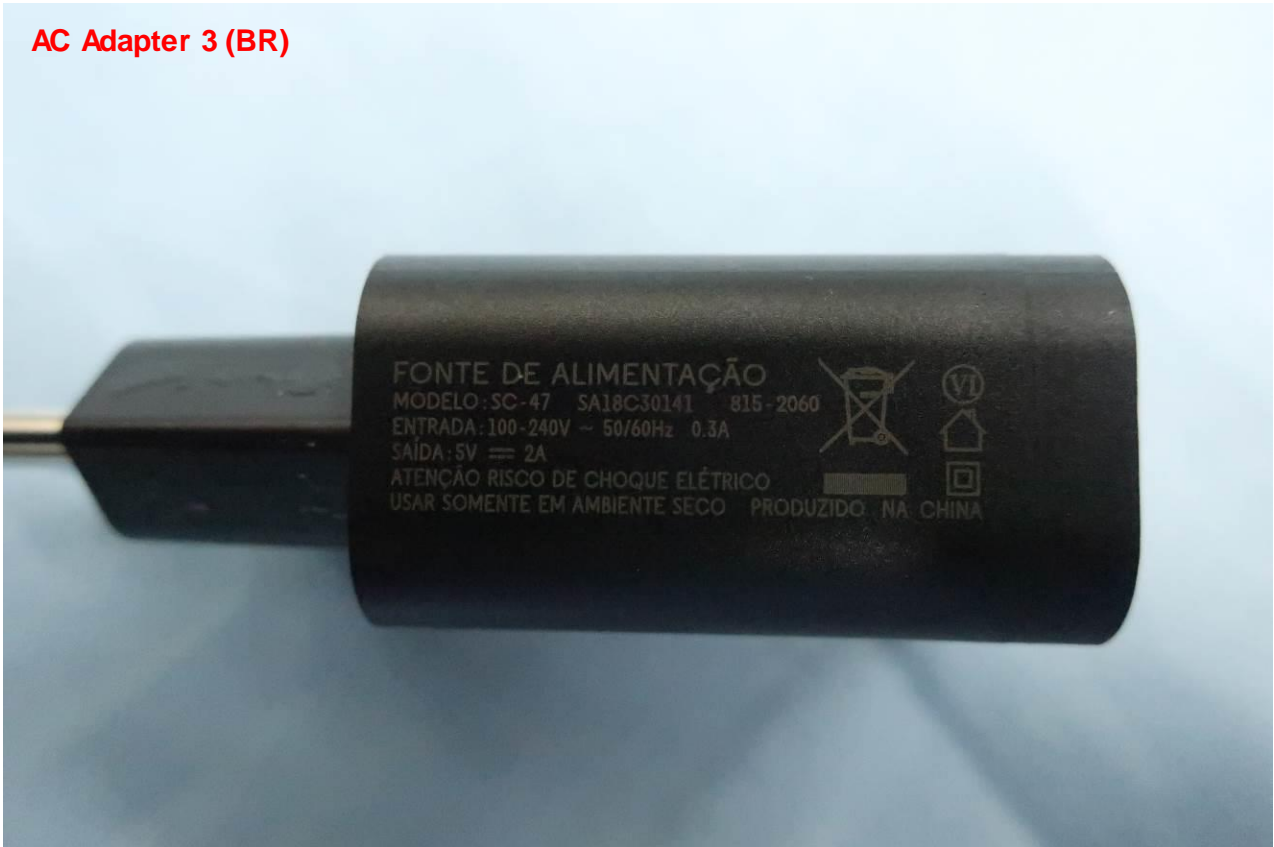

Brand Name: Motorola / Model Name: XT1952-2

AC Adapter 3 (BR)