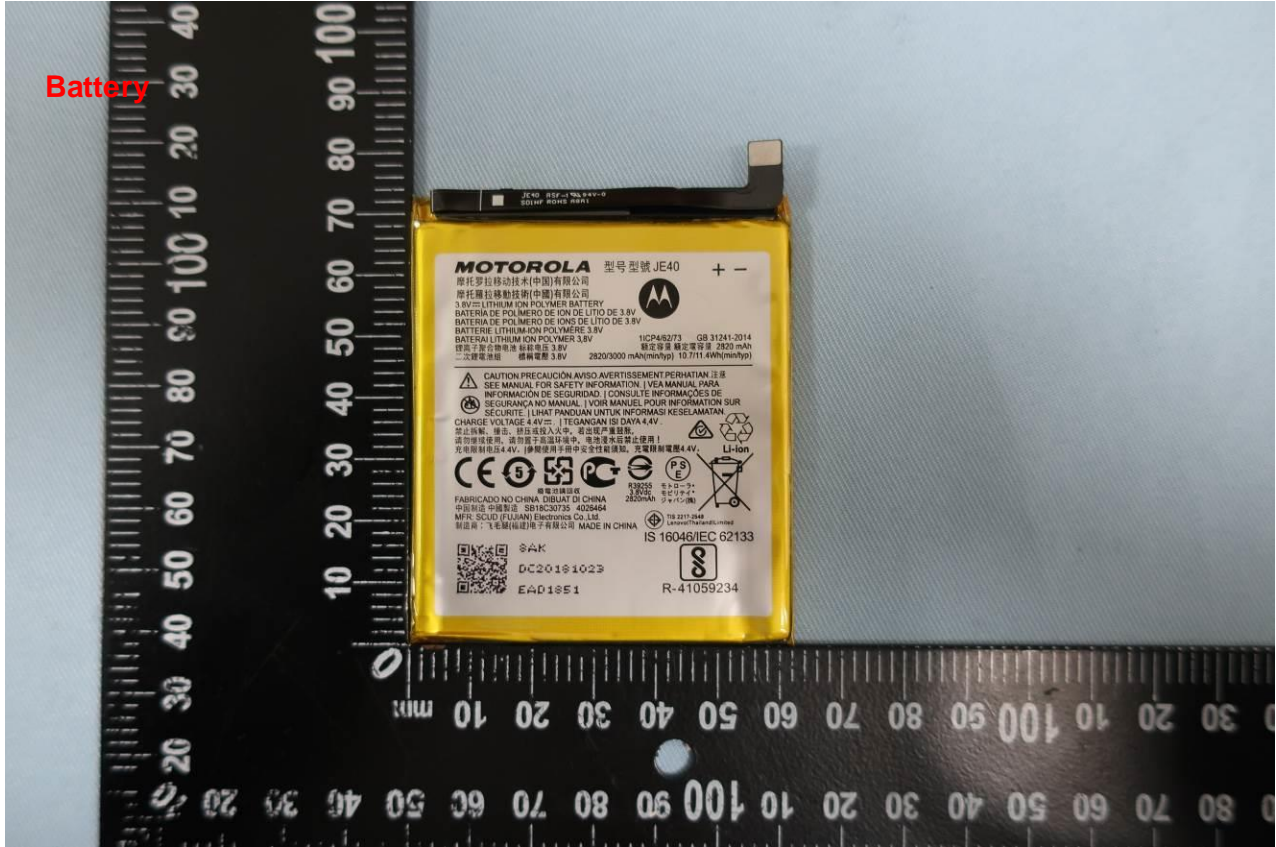

Brand Name: Motorola / Model Name: XT1952-2