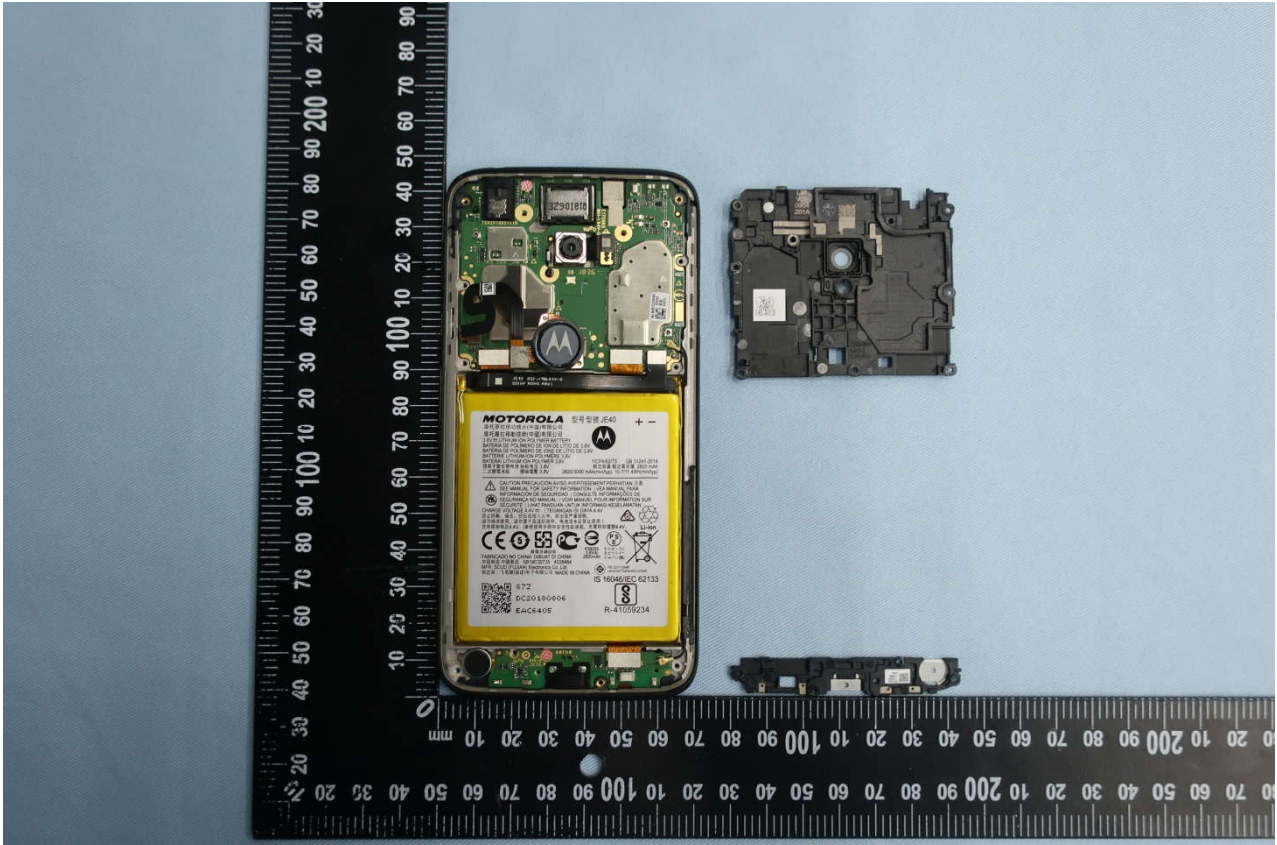

3. Internal Photograph of EUT

Brand Name: Motorola / Model Name: XT1952-2

Brand Name: Motorola / Model Name: XT1952-2

Brand Name: Motorola / Model Name: XT1952-2

Brand Name: Motorola / Model Name: XT1952-2

Brand Name: Motorola / Model Name: XT1952-2

Brand Name: Motorola / Model Name: XT1952-2

Brand Name: Motorola / Model Name: XT1952-2

Brand Name: Motorola / Model Name: XT1952-2

Brand Name: Motorola / Model Name: XT1952-2