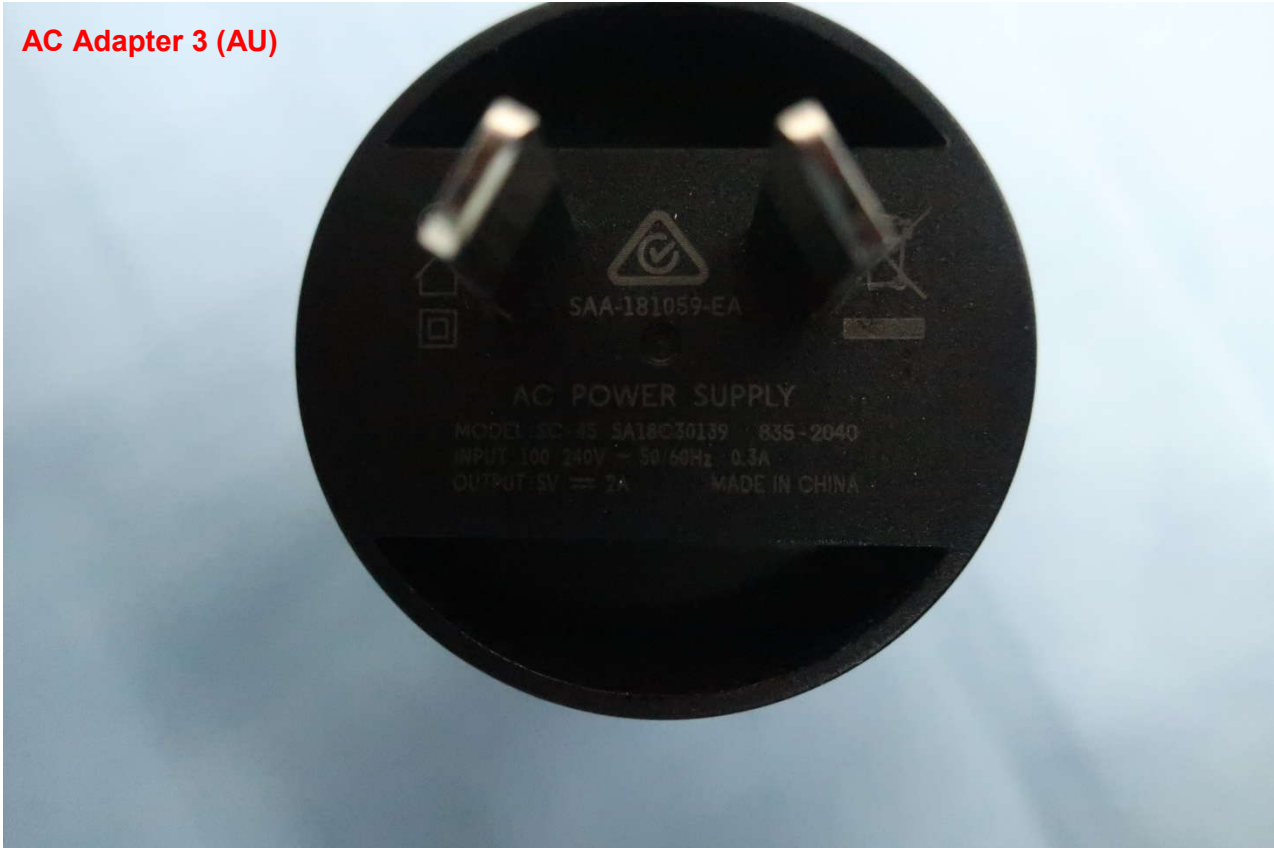

Brand Name: Motorola / Model Name: XT1952-2

AC Adapter 3 (AU)