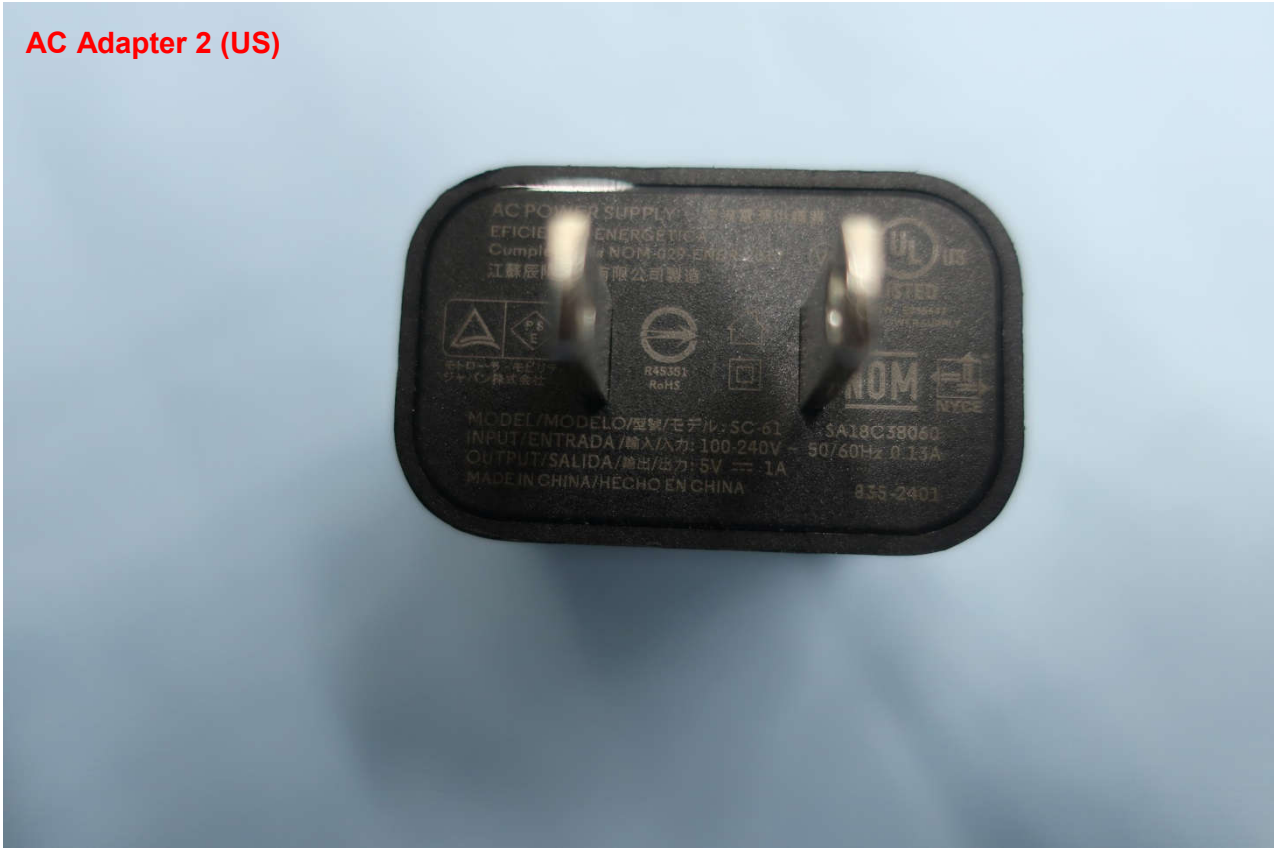

Brand Name: Motorola / Model Name: XT1952-2

AC Adapter 2 (US)