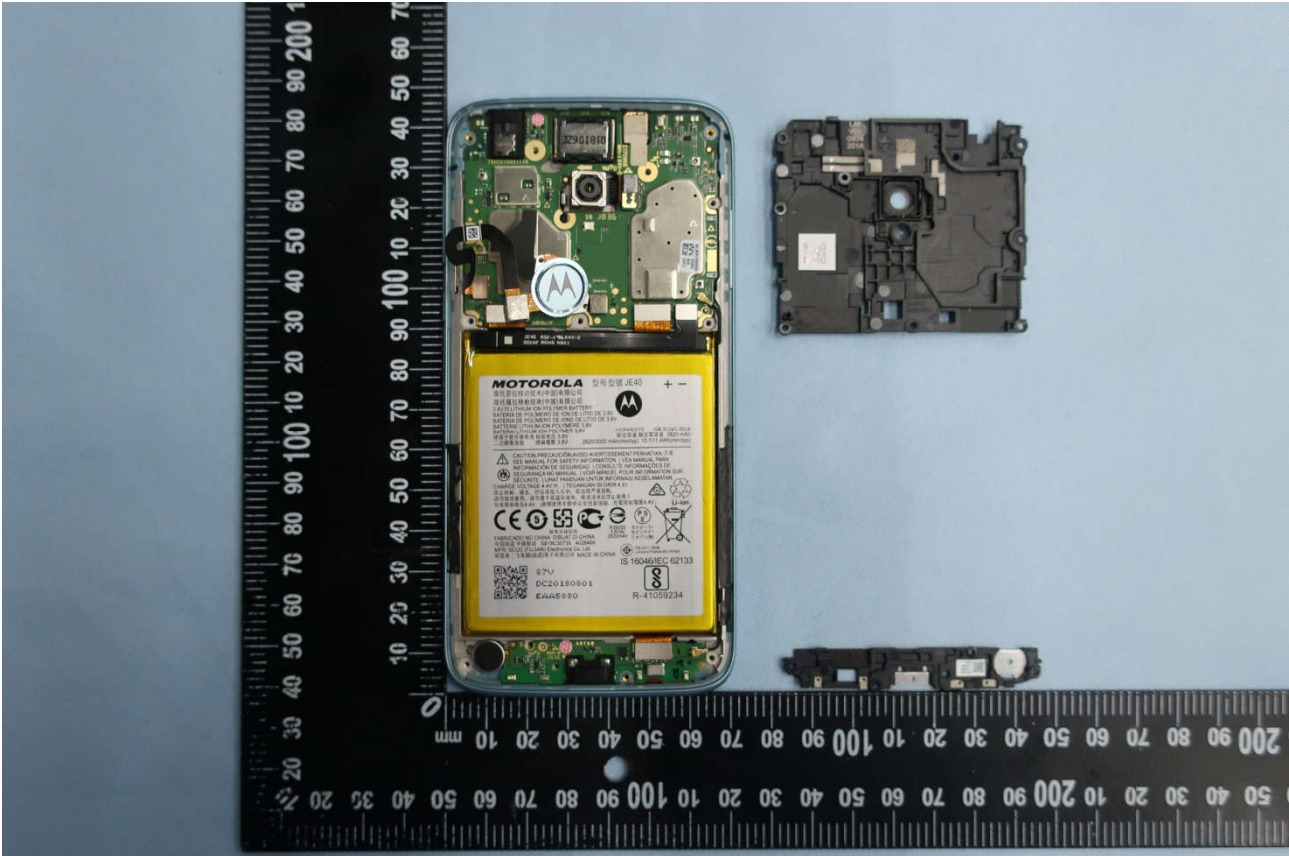

3. Internal Photograph of EUT

Brand Name: Motorola / Model Name: XT1952-1

Brand Name: Motorola / Model Name: XT1952-1

Brand Name: Motorola / Model Name: XT1952-1

Brand Name: Motorola / Model Name: XT1952-1