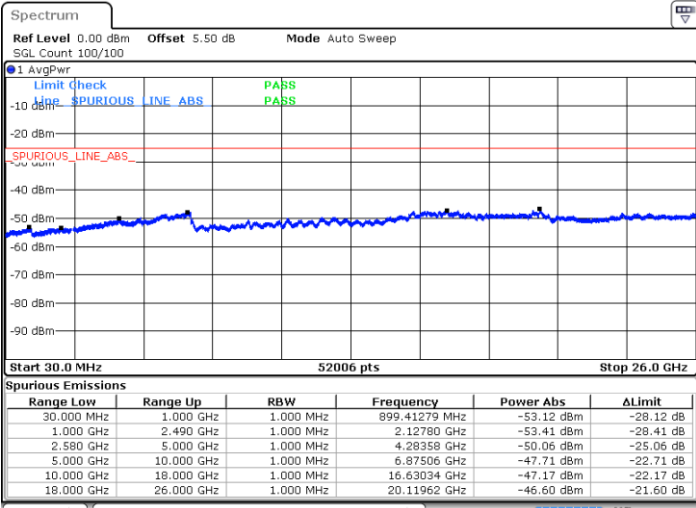

Date: 9 SEP 2018 15:17:38

Highest Channel / 16QAM

Date: 9 SEP 2018 15:16:43

LTE Band 7 / 10MHz

Lowest Channel / QPSK

Date: 9 SEP 2018 15:24:47

Lowest Channel / 16QAM

Date: 9 SEP 2018 15:23:52

LTE Band 7 / 10MHz

Middle Channel / QPSK

Middle Channel / 16QAM

Date: 9 SEP 2018 15:25:41

Date: 9 SEP 2018 15:26:36

Highest Channel / QPSK

Highest Channel / 16QAM

Date: 9 SEP 2018 15:34:25

Date: 9 SEP 2018 15:33:30

LTE Band 7 / 15MHz

Lowest Channel / QPSK

Lowest Channel / 16QAM

Date: 9 SEP 2018 15:41:34

Date: 9 SEP 2018 15:40:39

Middle Channel / QPSK

Middle Channel / 16QAM

Date: 9 SEP 2018 15:42:28

Date: 9 SEP 2018 15:43:23

LTE Band7 / 15MHz

Highest Channel / QPSK

Highest Channel / 16QAM

Date: 9 SEP 2018 15:51:12

Date: 9 SEP 2018 15:50:17

LTE Band 7 / 20MHz