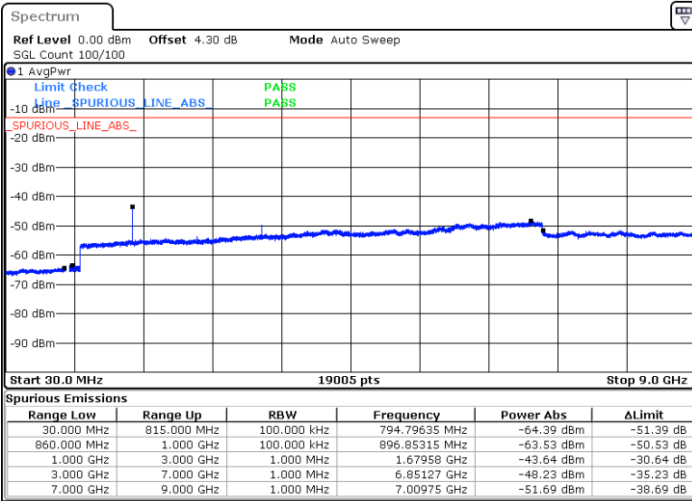

LTE Band 5 / 3MHz

Lowest Channel / 64QAM

Middle Channel / 64QAM

Date: 9 SEP.2018 13:16:52

Date: 9 SEP.2018 13:18:06

Highest Channel / 64QAM

Date: 9 SEP.2018 13:22:36

LTE Band 5 / 5MHz

Lowest Channel / 64QAM

Middle Channel / 64QAM

Date: 9 SEP.2018 13:27:05

Date: 9 SEP.2018 13:28:19

Highest Channel / 64QAM

Date: 9 SEP.2018 13:32:49

LTE Band 5 / 10MHz

Lowest Channel / 64QAM

Middle Channel / 64QAM

Date: 9 SEP.2018 13:37:18

Date: 9 SEP.2018 13:38:32

Highest Channel / 64QAM

Date: 9 SEP.2018 13:43:02

LTE Band 7 / 5MHz

Lowest Channel / QPSK

Lowest Channel / 16QAM