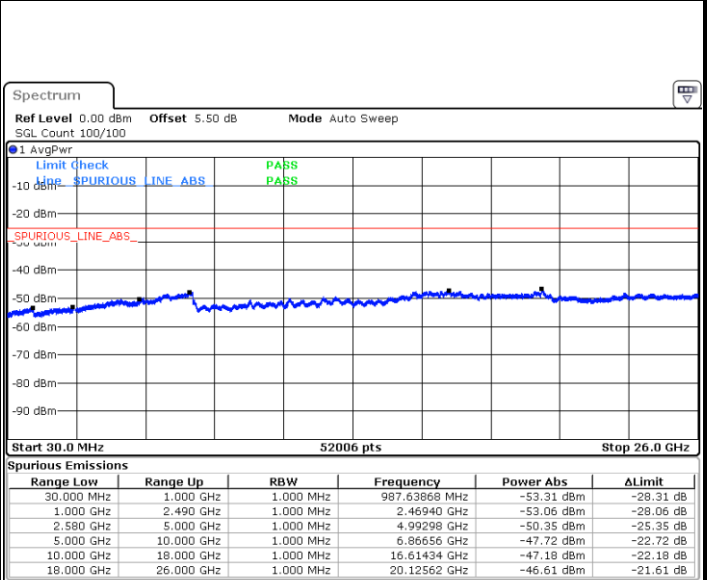

Middle Channel / 64QAM

Date: 9 SEP.2018 13:37:18

Date: 9 SEP.2018 13:38:32

Highest Channel / 64QAM

Date: 9 SEP.2018 13:43:02

LTE Band 7 / 5MHz

Lowest Channel / QPSK

Lowest Channel / 16QAM

Date: 9 SEP 2018 15:08:00

Date: 9 SEP 2018 15:07:05

Middle Channel / QPSK

Middle Channel / 16QAM

Date: 9 SEP 2018 15:08:54

Date: 9 SEP 2018 15:09:49

LTE Band 7 / 5MHz

Highest Channel / QPSK

Date: 9 SEP 2018 15:17:38

Highest Channel / 16QAM

Date: 9 SEP 2018 15:16:43

LTE Band 7 / 10MHz

Lowest Channel / QPSK

Date: 9 SEP 2018 15:24:47

Lowest Channel / 16QAM

Date: 9 SEP 2018 15:23:52

LTE Band 7 / 10MHz

Middle Channel / QPSK

Middle Channel / 16QAM

Date: 9 SEP 2018 15:25:41

Date: 9 SEP 2018 15:26:36

Highest Channel / QPSK

Highest Channel / 16QAM

Date: 9 SEP 2018 15:34:25