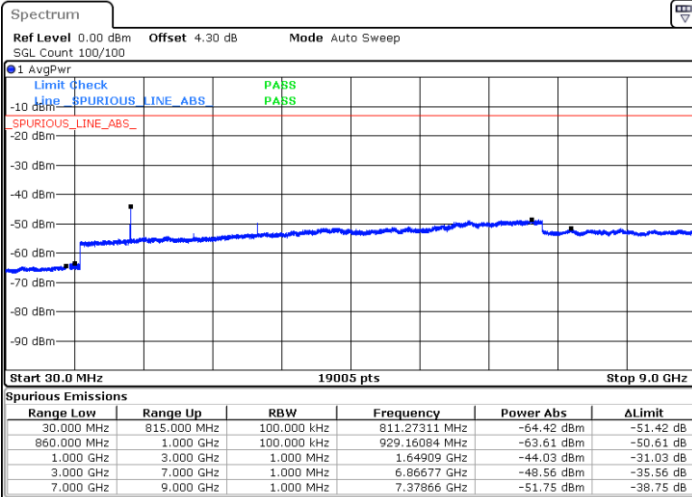

Date: 9 SEP.2018 11:52:40

LTE Band 5 / 1.4MHz

Lowest Channel / 64QAM

Middle Channel / 64QAM

Date: 9 SEP.2018 13:06:39

Date: 9 SEP.2018 13:07:53

Highest Channel / 64QAM

Date: 9 SEP.2018 13:12:23

LTE Band 5 / 3MHz

Lowest Channel / 64QAM

Middle Channel / 64QAM

Date: 9 SEP.2018 13:16:52

Date: 9 SEP.2018 13:18:06

Highest Channel / 64QAM

Date: 9 SEP.2018 13:22:36

LTE Band 5 / 5MHz

Lowest Channel / 64QAM

Middle Channel / 64QAM

Date: 9 SEP.2018 13:27:05

Date: 9 SEP.2018 13:28:19

Highest Channel / 64QAM

Date: 9 SEP.2018 13:32:49

LTE Band 5 / 10MHz

Lowest Channel / 64QAM