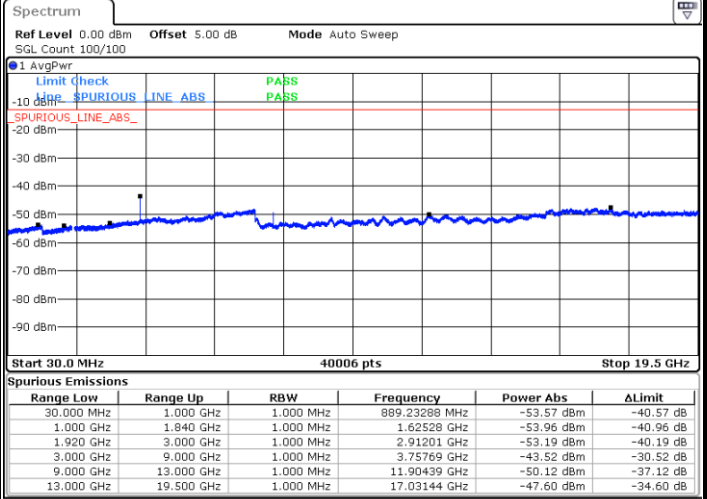

Date: 9 SEP 2018 22:29:29

Highest Channel / 16QAM

Date: 9 SEP 2018 22:30:25

LTE Band 2 / 1.4MHz

Lowest Channel / 64QAM

Middle Channel / 64QAM

Date: 9 SEP 2018 22:59:08

Date: 9 SEP 2018 22:59:52

Highest Channel / 64QAM

Date: 9 SEP 2018 23:00:34

LTE Band 2 / 3MHz

Lowest Channel / 64QAM

Middle Channel / 64QAM

Date: 9 SEP 2018 23:32:48

Date: 9 SEP 2018 23:33:43

Highest Channel / 64QAM

Date: 9 SEP 2018 23:34:39

LTE Band 2 / 5MHz

Lowest Channel / 64QAM

Middle Channel / 64QAM

Date: 9 SEP 2018 23:35:34

Date: 9 SEP 2018 23:36:30

Highest Channel / 64QAM

Date: 9 SEP 2018 23:37:25