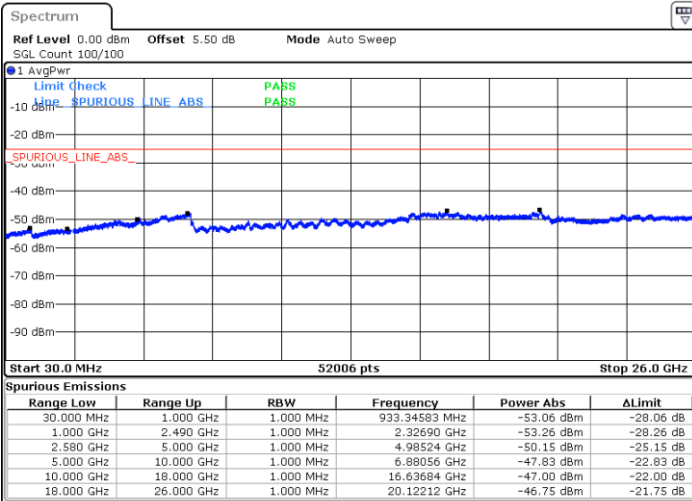

Lowest Channel / 64QAM

Middle Channel / 64QAM

Date: 9 SEP.2018 13:27:05

Date: 9 SEP.2018 13:28:19

Highest Channel / 64QAM

Date: 9 SEP.2018 13:32:49

LTE Band 5 / 10MHz

Lowest Channel / 64QAM

Middle Channel / 64QAM

Date: 9 SEP.2018 13:37:18

Date: 9 SEP.2018 13:38:32

Highest Channel / 64QAM

Date: 9 SEP.2018 13:43:02

LTE Band 7 / 5MHz

Lowest Channel / QPSK

Lowest Channel / 16QAM

Date: 9 SEP 2018 15:08:00

Date: 9 SEP 2018 15:07:05

Middle Channel / QPSK

Middle Channel / 16QAM

Date: 9 SEP 2018 15:08:54

Date: 9 SEP 2018 15:09:49

LTE Band 7 / 5MHz

Highest Channel / QPSK

Date: 9 SEP 2018 15:17:38

Highest Channel / 16QAM

Date: 9 SEP 2018 15:16:43

LTE Band 7 / 10MHz

Lowest Channel / QPSK

Date: 9 SEP 2018 15:24:47

Lowest Channel / 16QAM

Date: 9 SEP 2018 15:23:52