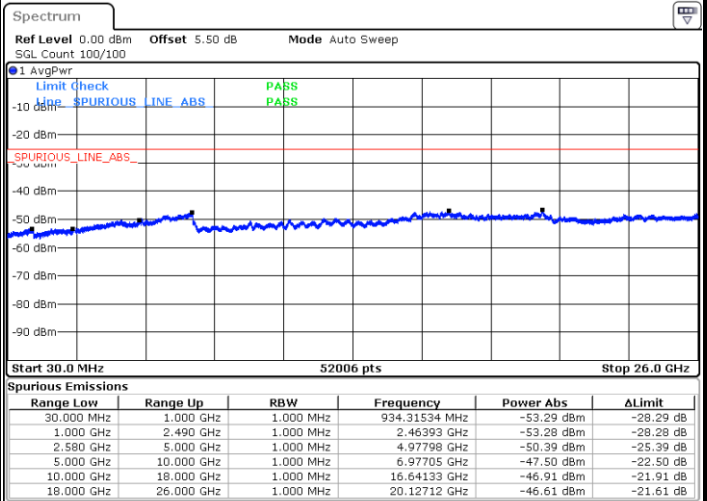

Middle Channel / 64QAM

Date: 9 SEP.2018 13:37:18

Date: 9 SEP.2018 13:38:32

Highest Channel / 64QAM

Date: 9 SEP.2018 13:43:02

LTE Band 7 / 5MHz

Lowest Channel / QPSK

Lowest Channel / 16QAM

Date: 9 SEP 2018 15:08:00

Date: 9 SEP 2018 15:07:05

Middle Channel / QPSK

Middle Channel / 16QAM

Date: 9 SEP 2018 15:08:54

Date: 9 SEP 2018 15:09:49

LTE Band 7 / 5MHz

Highest Channel / QPSK

Date: 9 SEP 2018 15:17:38

Highest Channel / 16QAM

Date: 9 SEP 2018 15:16:43

LTE Band 7 / 10MHz

Lowest Channel / QPSK

Date: 9 SEP 2018 15:24:47

Lowest Channel / 16QAM

Date: 9 SEP 2018 15:23:52