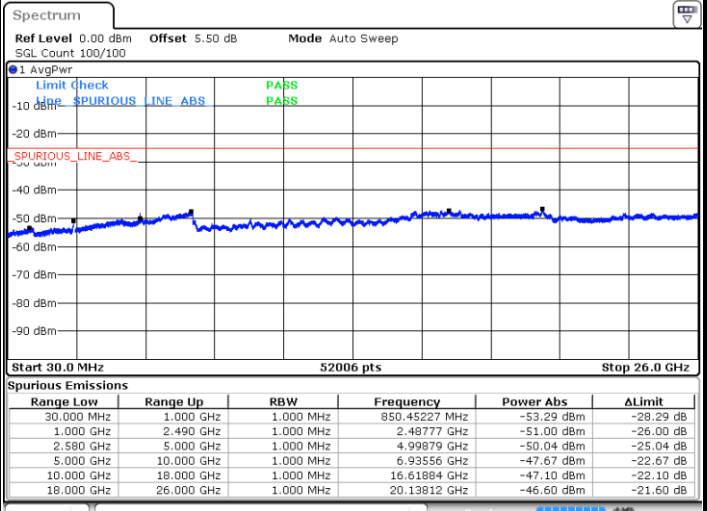

LTE Band 7 / 10MHz

Middle Channel / QPSK

Middle Channel / 16QAM

Date: 9 SEP 2018 15:25:41

Date: 9 SEP 2018 15:26:36

Highest Channel / QPSK

Highest Channel / 16QAM

Date: 9 SEP 2018 15:34:25

Date: 9 SEP 2018 15:33:30

LTE Band 7 / 15MHz

Lowest Channel / QPSK

Lowest Channel / 16QAM

Date: 9 SEP 2018 15:41:34

Date: 9 SEP 2018 15:40:39

Middle Channel / QPSK

Middle Channel / 16QAM

Date: 9 SEP 2018 15:42:28

Date: 9 SEP 2018 15:43:23

LTE Band7 / 15MHz

Highest Channel / QPSK

Highest Channel / 16QAM

Date: 9 SEP 2018 15:51:12

Date: 9 SEP 2018 15:50:17

LTE Band 7 / 20MHz