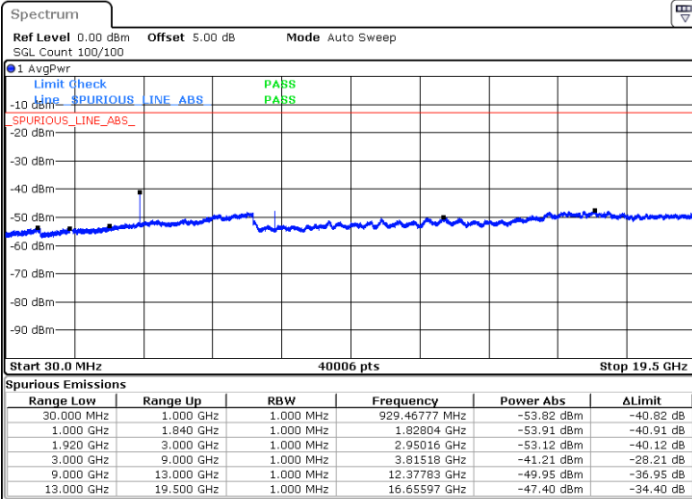

Date: 9 SEP 2018 22:29:29

Highest Channel / 16QAM

Date: 9 SEP 2018 22:30:25

LTE Band 2 / 1.4MHz

Lowest Channel / 64QAM

Middle Channel / 64QAM

Date: 9 SEP 2018 22:59:08

Date: 9 SEP 2018 22:59:52

Highest Channel / 64QAM

Date: 9 SEP 2018 23:00:34

LTE Band 2 / 3MHz

Lowest Channel / 64QAM

Middle Channel / 64QAM

Date: 9 SEP 2018 23:32:48

Date: 9 SEP 2018 23:33:43

Highest Channel / 64QAM

Date: 9 SEP 2018 23:34:39

LTE Band 2 / 5MHz

Lowest Channel / 64QAM

Middle Channel / 64QAM

Date: 9 SEP 2018 23:35:34

Date: 9 SEP 2018 23:36:30

Highest Channel / 64QAM

Date: 9 SEP 2018 23:37:25