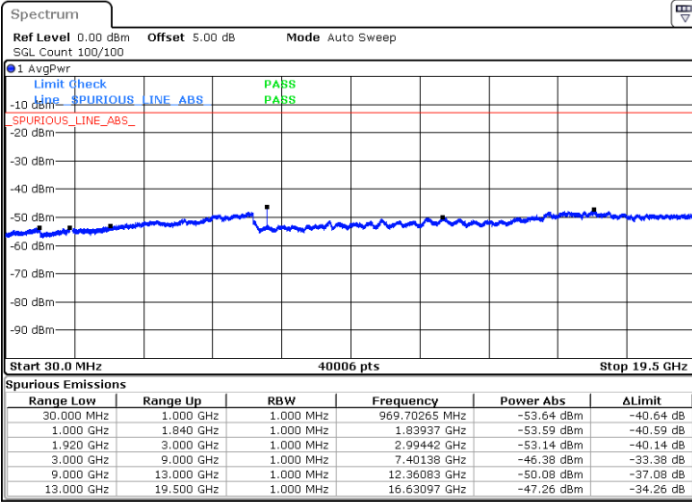

Date: 9 SEP 2018 22:29:29

Highest Channel / 16QAM

Date: 9 SEP 2018 22:30:25

LTE Band 2 / 1.4MHz

Lowest Channel / 64QAM

Middle Channel / 64QAM

Date: 9 SEP 2018 22:59:08

Date: 9 SEP 2018 22:59:52

Highest Channel / 64QAM

Date: 9 SEP 2018 23:00:34

LTE Band 2 / 3MHz

Lowest Channel / 64QAM

Middle Channel / 64QAM

Date: 9 SEP 2018 23:32:48

Date: 9 SEP 2018 23:33:43

Highest Channel / 64QAM

Date: 9 SEP 2018 23:34:39

LTE Band 2 / 5MHz

Lowest Channel / 64QAM

Middle Channel / 64QAM

Date: 9 SEP 2018 23:35:34

Date: 9 SEP 2018 23:36:30

Highest Channel / 64QAM

Date: 9 SEP 2018 23:37:25