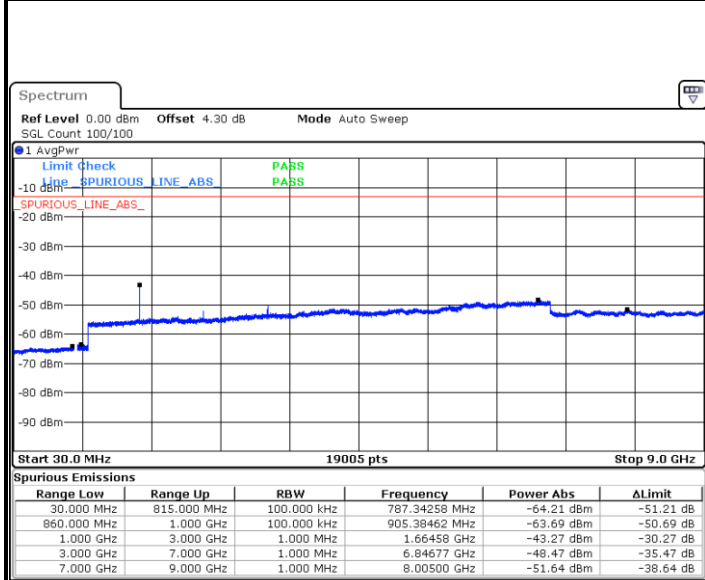

Date: 9 SEP.2018 11:08:46

LTE Band 5 / 5MHz

Lowest Channel / QPSK

Date: 9 SEP.2018 11:16:50

Lowest Channel / 16QAM

Date: 9 SEP.2018 11:17:45

Middle Channel / QPSK

Date: 9 SEP.2018 11:19:19

Middle Channel / 16QAM

Date: 9 SEP.2018 11:20:14

LTE Band 5 / 5MHz

Highest Channel / QPSK

Highest Channel / 16QAM

LTE Band 5 / 10MHz

Lowest Channel / QPSK

Lowest Channel / 16QAM

LTE Band 5 / 10MHz

Middle Channel / QPSK

Date: 9 SEP.2018 11:42:47

Middle Channel / 16QAM

Date: 9 SEP.2018 11:43:42

Highest Channel / QPSK

Date: 9 SEP.2018 11:51:46

Highest Channel / 16QAM

Date: 9 SEP.2018 11:52:40

LTE Band 5 / 1.4MHz

Lowest Channel / 64QAM

Middle Channel / 64QAM

Date: 9 SEP.2018 13:06:39

Date: 9 SEP.2018 13:07:53

Highest Channel / 64QAM

Date: 9 SEP.2018 13:12:23