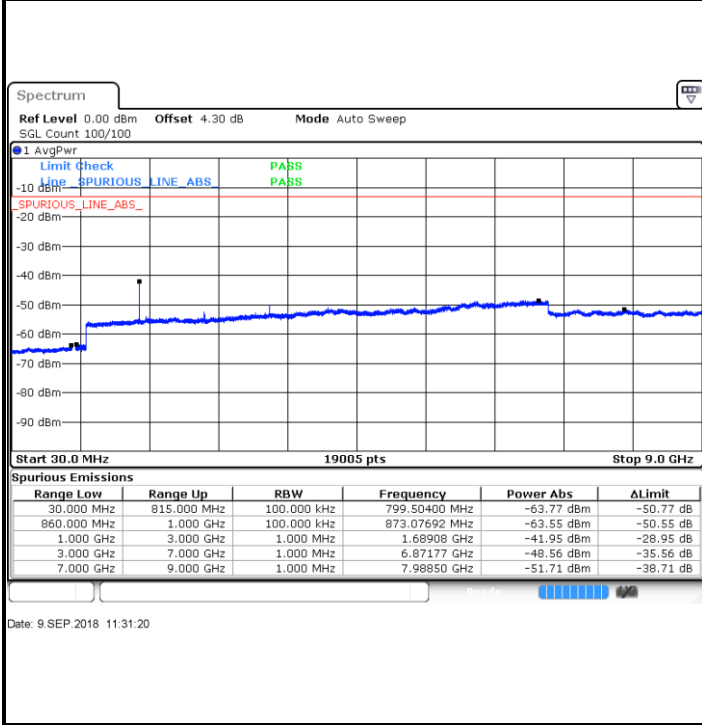

Date: 9 SEP.2018 11:08:46

LTE Band 5 / 5MHz

Lowest Channel / QPSK

Date: 9 SEP.2018 11:16:50

Lowest Channel / 16QAM

Date: 9 SEP.2018 11:17:45

Middle Channel / QPSK

Date: 9 SEP.2018 11:19:19

Middle Channel / 16QAM

Date: 9 SEP.2018 11:20:14

LTE Band 5 / 5MHz

Highest Channel / QPSK

Highest Channel / 16QAM

LTE Band 5 / 10MHz

Lowest Channel / QPSK

Lowest Channel / 16QAM

LTE Band 5 / 10MHz

Middle Channel / QPSK

Date: 9 SEP.2018 11:42:47

Middle Channel / 16QAM

Date: 9 SEP.2018 11:43:42

Highest Channel / QPSK

Date: 9 SEP.2018 11:51:46

Highest Channel / 16QAM

Date: 9 SEP.2018 11:52:40

LTE Band 5 / 1.4MHz

Lowest Channel / 64QAM

Middle Channel / 64QAM

Date: 9 SEP.2018 13:06:39

Date: 9 SEP.2018 13:07:53

Highest Channel / 64QAM

Date: 9 SEP.2018 13:12:23