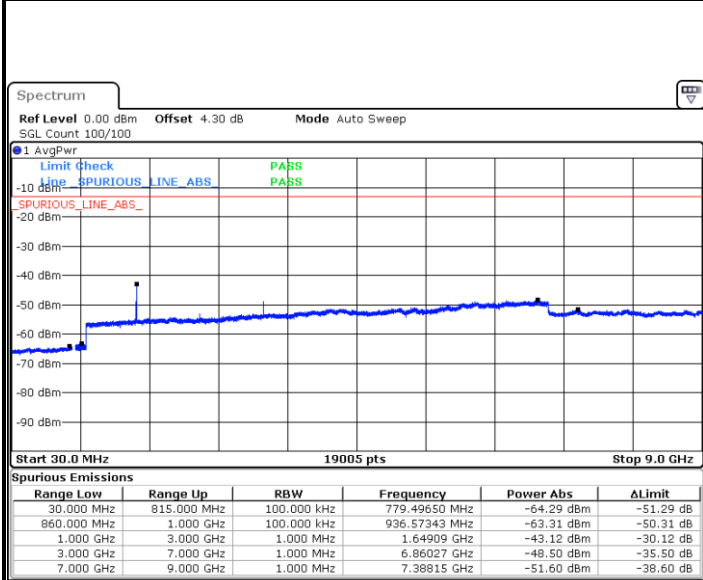

Date: 9 SEP.2018 10:47:26

Highest Channel / 16QAM

Date: 9 SEP.2018 10:48:20

LTE Band 5 / 3MHz

Lowest Channel / QPSK

Date: 9 SEP.2018 10:56:24

Lowest Channel / 16QAM

Date: 9 SEP.2018 10:57:19

LTE Band 5 / 3MHz

Middle Channel / QPSK

Middle Channel / 16QAM

Date: 9 SEP.2018 10:58:53

Date: 9 SEP.2018 10:59:48

Highest Channel / QPSK

Highest Channel / 16QAM

Date: 9 SEP.2018 11:07:52

Date: 9 SEP.2018 11:08:46

LTE Band 5 / 5MHz

Lowest Channel / QPSK

Date: 9 SEP.2018 11:16:50

Lowest Channel / 16QAM

Date: 9 SEP.2018 11:17:45

Middle Channel / QPSK

Date: 9 SEP.2018 11:19:19

Middle Channel / 16QAM

Date: 9 SEP.2018 11:20:14

LTE Band 5 / 5MHz

Highest Channel / QPSK

Highest Channel / 16QAM

LTE Band 5 / 10MHz

Lowest Channel / QPSK

Lowest Channel / 16QAM