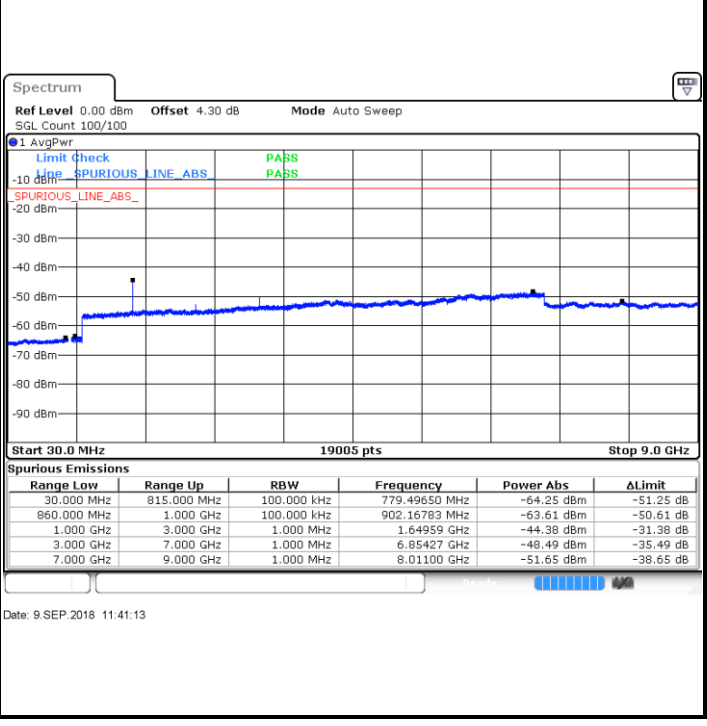

Date: 9 SEP.2018 11:08:46

LTE Band 5 / 5MHz

Lowest Channel / QPSK

Date: 9 SEP.2018 11:16:50

Lowest Channel / 16QAM

Date: 9 SEP.2018 11:17:45

Middle Channel / QPSK

Date: 9 SEP.2018 11:19:19

Middle Channel / 16QAM

Date: 9 SEP.2018 11:20:14

LTE Band 5 / 5MHz

Highest Channel / QPSK

Highest Channel / 16QAM

LTE Band 5 / 10MHz

Lowest Channel / QPSK

Lowest Channel / 16QAM

LTE Band 5 / 10MHz

Middle Channel / QPSK

Date: 9 SEP.2018 11:42:47

Middle Channel / 16QAM

Date: 9 SEP.2018 11:43:42

Highest Channel / QPSK

Date: 9 SEP.2018 11:51:46

Highest Channel / 16QAM

Date: 9 SEP.2018 11:52:40

LTE Band 5 / 1.4MHz

Lowest Channel / 64QAM

Middle Channel / 64QAM

Date: 9 SEP.2018 13:06:39

Date: 9 SEP.2018 13:07:53

Highest Channel / 64QAM

Date: 9 SEP.2018 13:12:23