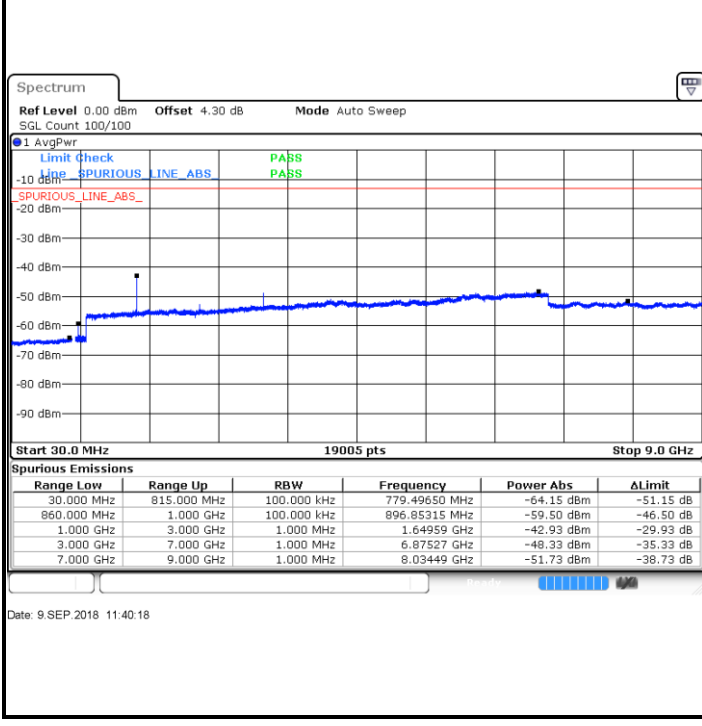

Date: 9 SEP.2018 11:08:46

LTE Band 5 / 5MHz

Lowest Channel / QPSK

Date: 9 SEP.2018 11:16:50

Lowest Channel / 16QAM

Date: 9 SEP.2018 11:17:45

Middle Channel / QPSK

Date: 9 SEP.2018 11:19:19

Middle Channel / 16QAM

Date: 9 SEP.2018 11:20:14

LTE Band 5 / 5MHz

Highest Channel / QPSK

Highest Channel / 16QAM

LTE Band 5 / 10MHz

Lowest Channel / QPSK

Lowest Channel / 16QAM

LTE Band 5 / 10MHz

Middle Channel / QPSK

Date: 9 SEP.2018 11:42:47

Middle Channel / 16QAM

Date: 9 SEP.2018 11:43:42

Highest Channel / QPSK

Date: 9 SEP.2018 11:51:46

Highest Channel / 16QAM

Date: 9 SEP.2018 11:52:40

LTE Band 5 / 1.4MHz

Lowest Channel / 64QAM

Middle Channel / 64QAM

Date: 9 SEP.2018 13:06:39

Date: 9 SEP.2018 13:07:53

Highest Channel / 64QAM

Date: 9 SEP.2018 13:12:23