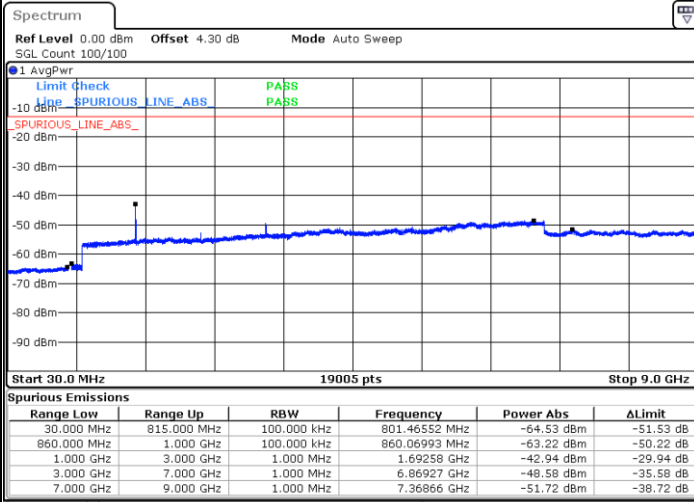

Date: 9 SEP.2018 10:47:26

Highest Channel / 16QAM

Date: 9 SEP.2018 10:48:20

LTE Band 5 / 3MHz

Lowest Channel / QPSK

Date: 9 SEP.2018 10:56:24

Lowest Channel / 16QAM

Date: 9 SEP.2018 10:57:19

LTE Band 5 / 3MHz

Middle Channel / QPSK

Middle Channel / 16QAM

Date: 9 SEP.2018 10:58:53

Date: 9 SEP.2018 10:59:48

Highest Channel / QPSK

Highest Channel / 16QAM

Date: 9 SEP.2018 11:07:52

Date: 9 SEP.2018 11:08:46

LTE Band 5 / 5MHz

Lowest Channel / QPSK

Date: 9 SEP.2018 11:16:50

Lowest Channel / 16QAM

Date: 9 SEP.2018 11:17:45

Middle Channel / QPSK

Date: 9 SEP.2018 11:19:19