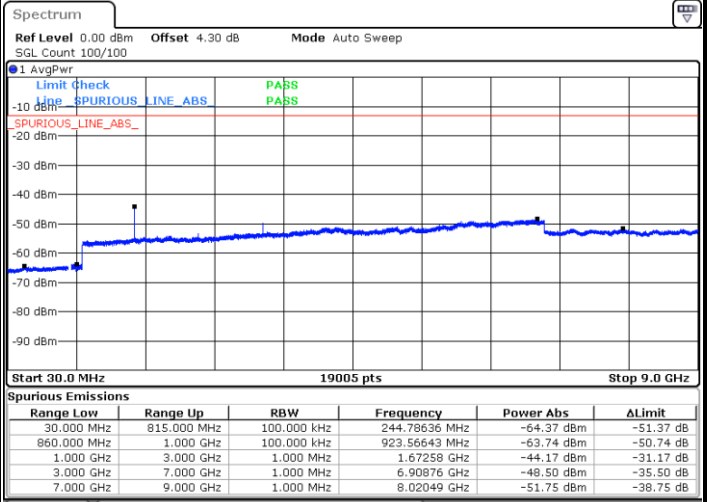

Middle Channel / 16QAM

Date: 9 SEP.2018 11:20:14

LTE Band 5 / 5MHz

Highest Channel / QPSK

Highest Channel / 16QAM

LTE Band 5 / 10MHz

Lowest Channel / QPSK

Lowest Channel / 16QAM

LTE Band 5 / 10MHz

Middle Channel / QPSK

Date: 9 SEP.2018 11:42:47

Middle Channel / 16QAM

Date: 9 SEP.2018 11:43:42

Highest Channel / QPSK

Date: 9 SEP.2018 11:51:46

Highest Channel / 16QAM

Date: 9 SEP.2018 11:52:40

LTE Band 5 / 1.4MHz

Lowest Channel / 64QAM

Middle Channel / 64QAM

Date: 9 SEP.2018 13:06:39

Date: 9 SEP.2018 13:07:53

Highest Channel / 64QAM

Date: 9 SEP.2018 13:12:23

LTE Band 5 / 3MHz

Lowest Channel / 64QAM

Middle Channel / 64QAM

Date: 9 SEP.2018 13:16:52

Date: 9 SEP.2018 13:18:06

Highest Channel / 64QAM

Date: 9 SEP.2018 13:22:36

LTE Band 5 / 5MHz