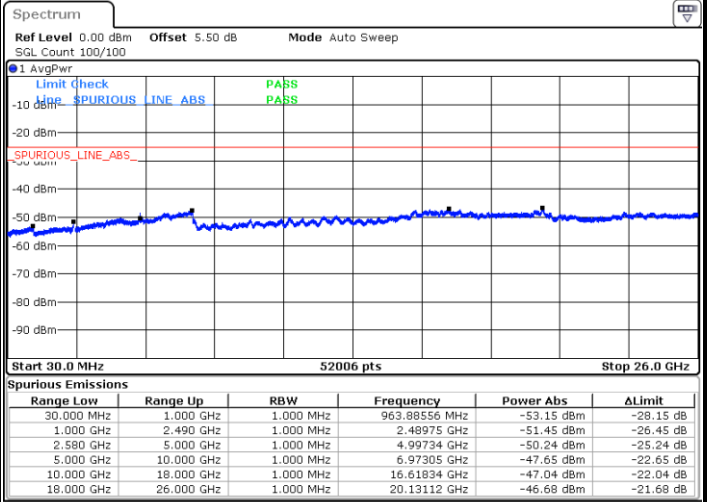

Lowest Channel / 64QAM

Middle Channel / 64QAM

Date: 9 SEP.2018 13:27:05

Date: 9 SEP.2018 13:28:19

Highest Channel / 64QAM

Date: 9 SEP.2018 13:32:49

LTE Band 5 / 10MHz

Lowest Channel / 64QAM

Middle Channel / 64QAM

Date: 9 SEP.2018 13:37:18

Date: 9 SEP.2018 13:38:32

Highest Channel / 64QAM

Date: 9 SEP.2018 13:43:02

LTE Band 7 / 5MHz

Lowest Channel / QPSK

Lowest Channel / 16QAM

Date: 9 SEP 2018 15:08:00

Date: 9 SEP 2018 15:07:05

Middle Channel / QPSK

Middle Channel / 16QAM

Date: 9 SEP 2018 15:08:54

Date: 9 SEP 2018 15:09:49

LTE Band 7 / 5MHz

Highest Channel / QPSK