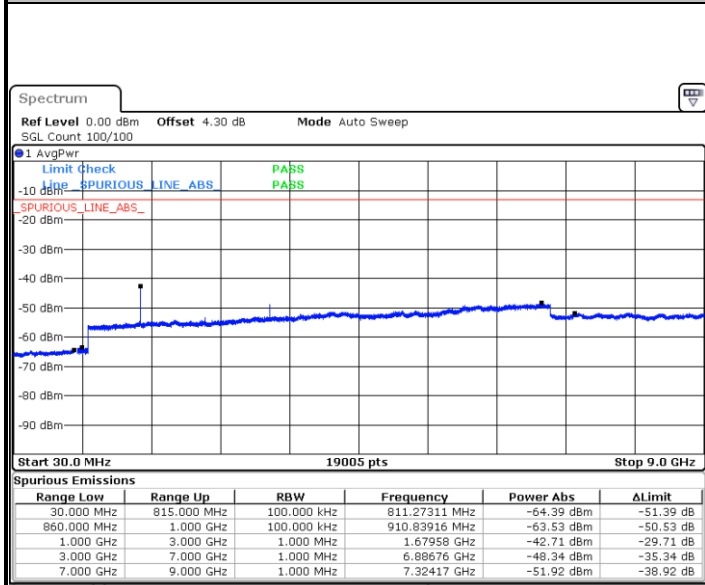

Middle Channel / 16QAM

Date: 9 SEP.2018 11:20:14

LTE Band 5 / 5MHz

Highest Channel / QPSK

Highest Channel / 16QAM

LTE Band 5 / 10MHz

Lowest Channel / QPSK

Lowest Channel / 16QAM

LTE Band 5 / 10MHz

Middle Channel / QPSK

Date: 9 SEP.2018 11:42:47

Middle Channel / 16QAM

Date: 9 SEP.2018 11:43:42

Highest Channel / QPSK

Date: 9 SEP.2018 11:51:46

Highest Channel / 16QAM

Date: 9 SEP.2018 11:52:40

LTE Band 5 / 1.4MHz

Lowest Channel / 64QAM

Middle Channel / 64QAM

Date: 9 SEP.2018 13:06:39

Date: 9 SEP.2018 13:07:53

Highest Channel / 64QAM

Date: 9 SEP.2018 13:12:23