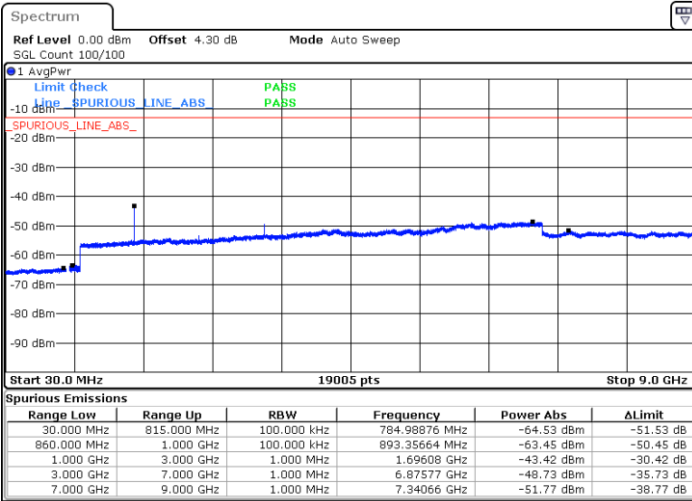

LTE Band 5 / 10MHz

Middle Channel / QPSK

Date: 9 SEP.2018 11:42:47

Middle Channel / 16QAM

Date: 9 SEP.2018 11:43:42

Highest Channel / QPSK

Date: 9 SEP.2018 11:51:46

Highest Channel / 16QAM

Date: 9 SEP.2018 11:52:40

LTE Band 5 / 1.4MHz

Lowest Channel / 64QAM

Middle Channel / 64QAM

Date: 9 SEP.2018 13:06:39

Date: 9 SEP.2018 13:07:53

Highest Channel / 64QAM

Date: 9 SEP.2018 13:12:23

LTE Band 5 / 3MHz

Lowest Channel / 64QAM

Middle Channel / 64QAM

Date: 9 SEP.2018 13:16:52

Date: 9 SEP.2018 13:18:06

Highest Channel / 64QAM

Date: 9 SEP.2018 13:22:36

LTE Band 5 / 5MHz

Lowest Channel / 64QAM

Middle Channel / 64QAM

Date: 9 SEP.2018 13:27:05

Date: 9 SEP.2018 13:28:19

Highest Channel / 64QAM

Date: 9 SEP.2018 13:32:49

LTE Band 5 / 10MHz

Lowest Channel / 64QAM