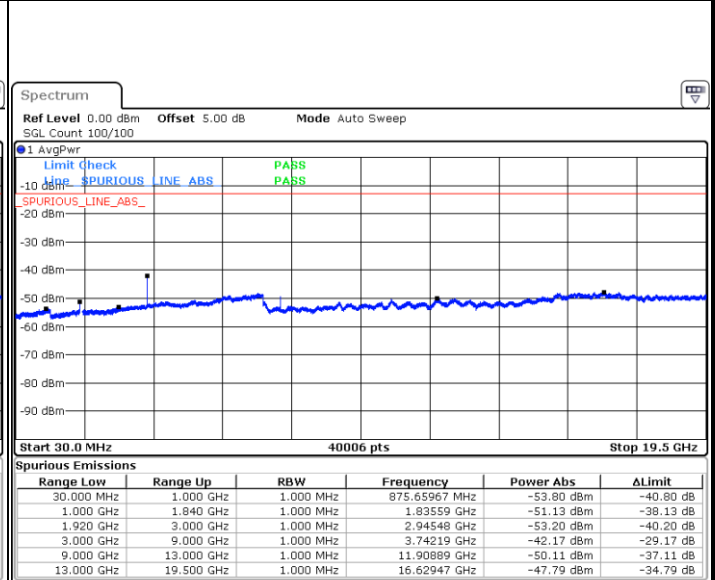

LTE Band 2 / 15MHz

Highest Channel / QPSK

Date: 9 SEP 2018 22:12:44

Highest Channel / 16QAM

Date: 9 SEP 2018 22:13:39

LTE Band 2 / 20MHz

Lowest Channel / QPSK

Date: 9 SEP 2018 22:19:50

Lowest Channel / 16QAM

Date: 9 SEP 2018 22:20:45

LTE Band 2 / 20MHz

Middle Channel / QPSK

Date: 9 SEP 2018 22:22:23

Middle Channel / 16QAM

Date: 9 SEP 2018 22:23:19

Highest Channel / QPSK

Date: 9 SEP 2018 22:29:29

Highest Channel / 16QAM

Date: 9 SEP 2018 22:30:25

LTE Band 2 / 1.4MHz

Lowest Channel / 64QAM

Middle Channel / 64QAM

Date: 9 SEP 2018 22:59:08

Date: 9 SEP 2018 22:59:52

Highest Channel / 64QAM

Date: 9 SEP 2018 23:00:34

LTE Band 2 / 3MHz

Lowest Channel / 64QAM

Middle Channel / 64QAM

Date: 9 SEP 2018 23:32:48

Date: 9 SEP 2018 23:33:43

Highest Channel / 64QAM