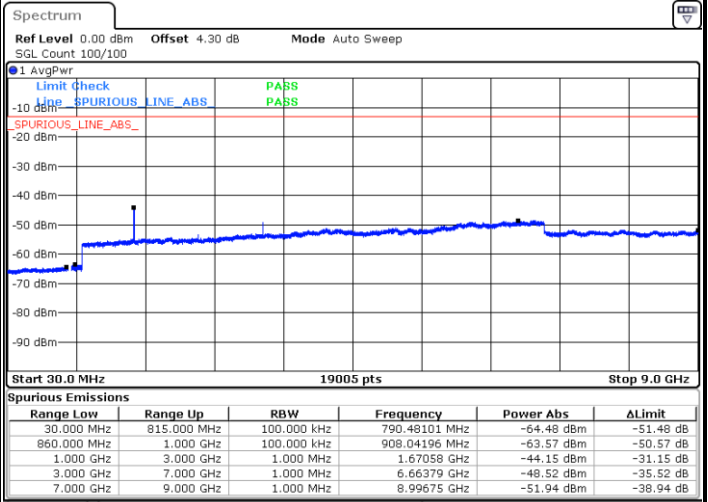

Date: 9 SEP.2018 10:35:58

Date: 9 SEP.2018 10:36:53

Middle Channel / QPSK

Middle Channel / 16QAM

Date: 9 SEP.2018 10:38:27

Date: 9 SEP.2018 10:39:22

LTE Band 5 / 1.4MHz

Highest Channel / QPSK

Date: 9 SEP.2018 10:47:26

Highest Channel / 16QAM

Date: 9 SEP.2018 10:48:20

LTE Band 5 / 3MHz

Lowest Channel / QPSK

Date: 9 SEP.2018 10:56:24

Lowest Channel / 16QAM

Date: 9 SEP.2018 10:57:19

LTE Band 5 / 3MHz

Middle Channel / QPSK

Middle Channel / 16QAM

Date: 9 SEP.2018 10:58:53

Date: 9 SEP.2018 10:59:48

Highest Channel / QPSK

Highest Channel / 16QAM

Date: 9 SEP.2018 11:07:52