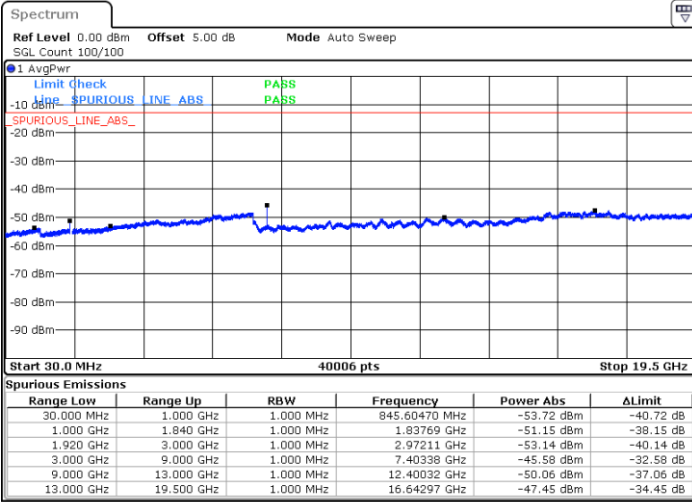

Date: 9 SEP 2018 23:34:39

LTE Band 2 / 5MHz

Lowest Channel / 64QAM

Middle Channel / 64QAM

Date: 9 SEP 2018 23:35:34

Date: 9 SEP 2018 23:36:30

Highest Channel / 64QAM

Date: 9 SEP 2018 23:37:25

LTE Band 2 / 10MHz

Lowest Channel / 64QAM

Middle Channel / 64QAM

Date: 9 SEP 2018 23:38:21

Date: 9 SEP 2018 23:39:16

Highest Channel / 64QAM

Date: 9 SEP 2018 23:40:11

LTE Band 2 / 15MHz

Lowest Channel / 64QAM

Middle Channel / 64QAM

Date: 9 SEP 2018 23:41:07

Date: 9 SEP 2018 23:42:02

Highest Channel / 64QAM

Date: 9 SEP 2018 23:42:58

LTE Band 2 / 20MHz

Lowest Channel / 64QAM

Middle Channel / 64QAM

Date: 9 SEP 2018 23:57:21

Date: 9 SEP 2018 23:58:17

Highest Channel / 64QAM

Date: 10 SEP 2018 00:08:17

LTE Band 5 / 1.4MHz

Lowest Channel / QPSK

Lowest Channel / 16QAM