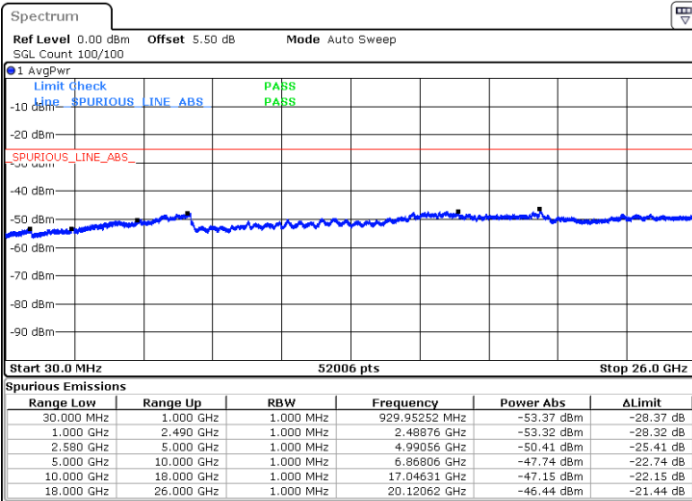

Date: 9 SEP 2018 15:42:28

Date: 9 SEP 2018 15:43:23

LTE Band7 / 15MHz

Highest Channel / QPSK

Highest Channel / 16QAM

Date: 9 SEP 2018 15:51:12

Date: 9 SEP 2018 15:50:17

LTE Band 7 / 20MHz

Lowest Channel / QPSK

Lowest Channel / 16QAM

Date: 9 SEP 2018 15:58:21

Date: 9 SEP 2018 15:57:26

LTE Band 7 / 20MHz

Middle Channel / QPSK

Middle Channel / 16QAM

Date: 9 SEP 2018 15:59:15

Date: 9 SEP 2018 16:00:10

Highest Channel / QPSK

Highest Channel / 16QAM

Date: 9 SEP 2018 16:07:59

Date: 9 SEP 2018 16:07:04

LTE Band 7 / 5MHz

Lowest Channel / 64QAM

Middle Channel / 64QAM

Date: 9 SEP 2018 17:07:20

Date: 9 SEP 2018 17:08:14

Highest Channel / 64QAM

Date: 9 SEP 2018 17:09:09