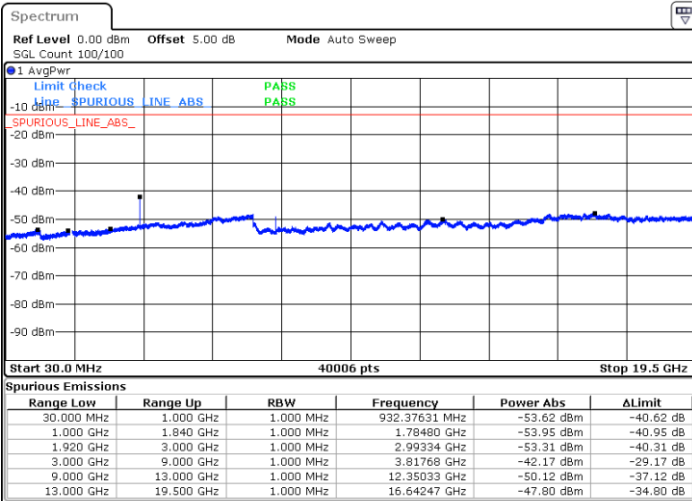

Date: 9 SEP 2018 22:29:29

Highest Channel / 16QAM

Date: 9 SEP 2018 22:30:25

LTE Band 2 / 1.4MHz

Lowest Channel / 64QAM

Middle Channel / 64QAM

Date: 9 SEP 2018 22:59:08

Date: 9 SEP 2018 22:59:52

Highest Channel / 64QAM

Date: 9 SEP 2018 23:00:34

LTE Band 2 / 3MHz

Lowest Channel / 64QAM

Middle Channel / 64QAM

Date: 9 SEP 2018 23:32:48

Date: 9 SEP 2018 23:33:43

Highest Channel / 64QAM