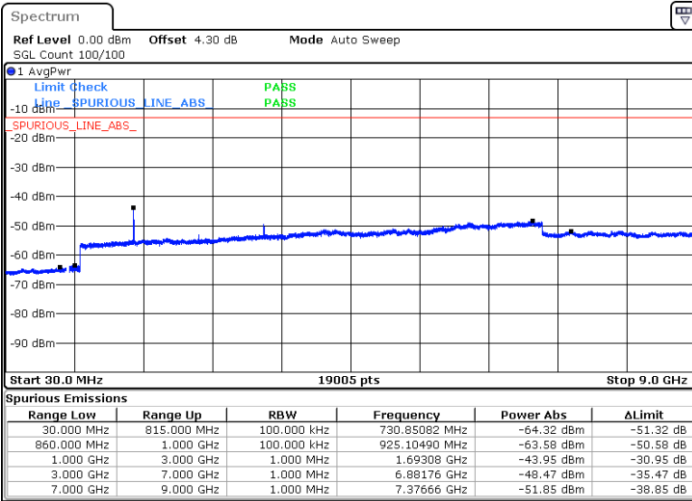

Date: 9 SEP.2018 11:52:40

LTE Band 5 / 1.4MHz

Lowest Channel / 64QAM

Middle Channel / 64QAM

Date: 9 SEP.2018 13:06:39

Date: 9 SEP.2018 13:07:53

Highest Channel / 64QAM

Date: 9 SEP.2018 13:12:23

LTE Band 5 / 3MHz

Lowest Channel / 64QAM

Middle Channel / 64QAM

Date: 9 SEP.2018 13:16:52

Date: 9 SEP.2018 13:18:06

Highest Channel / 64QAM

Date: 9 SEP.2018 13:22:36

LTE Band 5 / 5MHz

Lowest Channel / 64QAM

Middle Channel / 64QAM

Date: 9 SEP.2018 13:27:05

Date: 9 SEP.2018 13:28:19

Highest Channel / 64QAM

Date: 9 SEP.2018 13:32:49

LTE Band 5 / 10MHz

Lowest Channel / 64QAM

Middle Channel / 64QAM

Date: 9 SEP.2018 13:37:18

Date: 9 SEP.2018 13:38:32

Highest Channel / 64QAM

Date: 9 SEP.2018 13:43:02

LTE Band 7 / 5MHz

Lowest Channel / QPSK

Lowest Channel / 16QAM