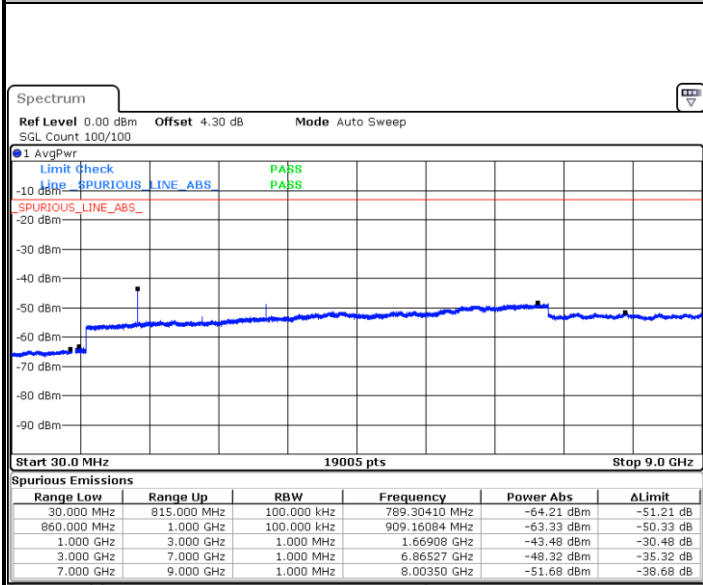

LTE Band 5 / 3MHz

Middle Channel / QPSK

Middle Channel / 16QAM

Date: 9 SEP.2018 10:58:53

Date: 9 SEP.2018 10:59:48

Highest Channel / QPSK

Highest Channel / 16QAM

Date: 9 SEP.2018 11:07:52

Date: 9 SEP.2018 11:08:46

LTE Band 5 / 5MHz

Lowest Channel / QPSK

Date: 9 SEP.2018 11:16:50

Lowest Channel / 16QAM

Date: 9 SEP.2018 11:17:45

Middle Channel / QPSK

Date: 9 SEP.2018 11:19:19

Middle Channel / 16QAM

Date: 9 SEP.2018 11:20:14

LTE Band 5 / 5MHz

Highest Channel / QPSK

Highest Channel / 16QAM

LTE Band 5 / 10MHz

Lowest Channel / QPSK

Lowest Channel / 16QAM

LTE Band 5 / 10MHz

Middle Channel / QPSK

Date: 9 SEP.2018 11:42:47

Middle Channel / 16QAM

Date: 9 SEP.2018 11:43:42

Highest Channel / QPSK

Date: 9 SEP.2018 11:51:46

Highest Channel / 16QAM