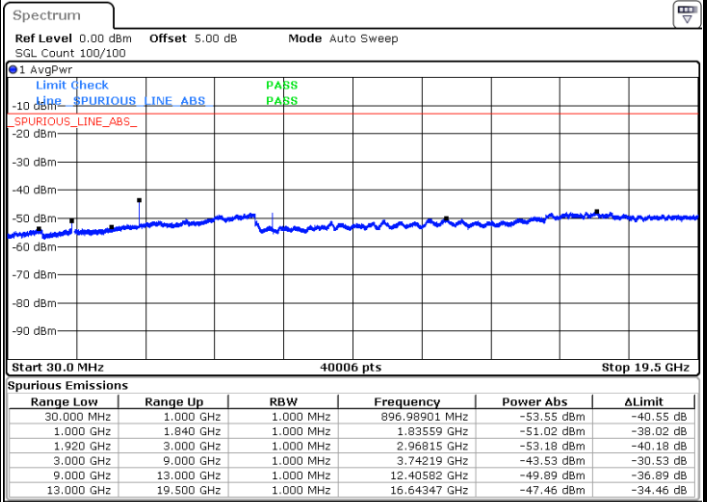

LTE Band 2 / 10MHz

Lowest Channel / 64QAM

Middle Channel / 64QAM

Date: 9 SEP 2018 23:38:21

Date: 9 SEP 2018 23:39:16

Highest Channel / 64QAM

Date: 9 SEP 2018 23:40:11

LTE Band 2 / 15MHz

Lowest Channel / 64QAM

Middle Channel / 64QAM

Date: 9 SEP 2018 23:41:07

Date: 9 SEP 2018 23:42:02

Highest Channel / 64QAM

Date: 9 SEP 2018 23:42:58

LTE Band 2 / 20MHz

Lowest Channel / 64QAM

Middle Channel / 64QAM

Date: 9 SEP 2018 23:57:21

Date: 9 SEP 2018 23:58:17

Highest Channel / 64QAM

Date: 10 SEP 2018 00:08:17

LTE Band 5 / 1.4MHz

Lowest Channel / QPSK

Lowest Channel / 16QAM

Date: 9 SEP.2018 10:35:58

Date: 9 SEP.2018 10:36:53

Middle Channel / QPSK

Middle Channel / 16QAM

Date: 9 SEP.2018 10:38:27

Date: 9 SEP.2018 10:39:22

LTE Band 5 / 1.4MHz

Highest Channel / QPSK