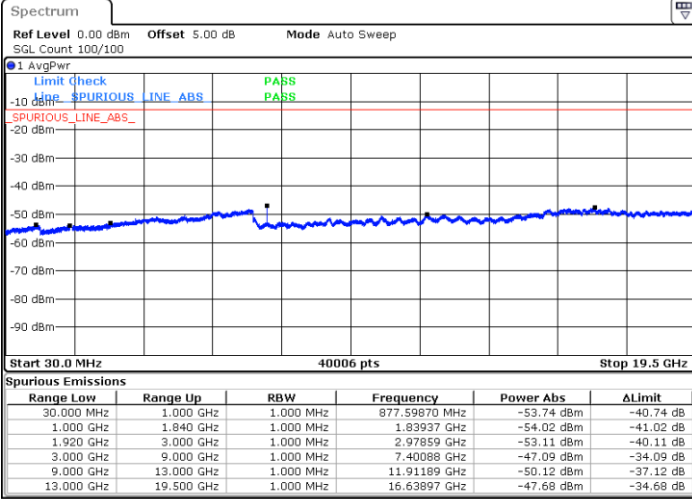

Date: 9 SEP 2018 22:29:29

Highest Channel / 16QAM

Date: 9 SEP 2018 22:30:25

LTE Band 2 / 1.4MHz

Lowest Channel / 64QAM

Middle Channel / 64QAM

Date: 9 SEP 2018 22:59:08

Date: 9 SEP 2018 22:59:52

Highest Channel / 64QAM

Date: 9 SEP 2018 23:00:34

LTE Band 2 / 3MHz

Lowest Channel / 64QAM

Middle Channel / 64QAM

Date: 9 SEP 2018 23:32:48

Date: 9 SEP 2018 23:33:43

Highest Channel / 64QAM

Date: 9 SEP 2018 23:34:39

LTE Band 2 / 5MHz

Lowest Channel / 64QAM

Middle Channel / 64QAM

Date: 9 SEP 2018 23:35:34

Date: 9 SEP 2018 23:36:30

Highest Channel / 64QAM

Date: 9 SEP 2018 23:37:25

LTE Band 2 / 10MHz

Lowest Channel / 64QAM

Middle Channel / 64QAM

Date: 9 SEP 2018 23:38:21

Date: 9 SEP 2018 23:39:16

Highest Channel / 64QAM

Date: 9 SEP 2018 23:40:11

LTE Band 2 / 15MHz