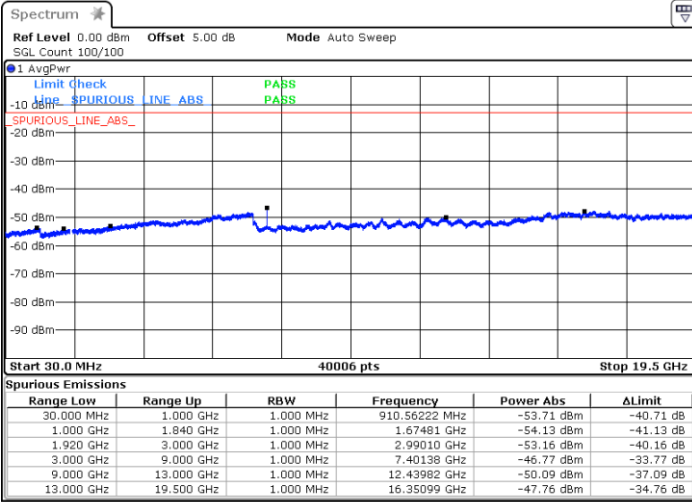

Date: 9 SEP 2018 22:29:29

Highest Channel / 16QAM

Date: 9 SEP 2018 22:30:25

LTE Band 2 / 1.4MHz

Lowest Channel / 64QAM

Middle Channel / 64QAM

Date: 9 SEP 2018 22:59:08

Date: 9 SEP 2018 22:59:52

Highest Channel / 64QAM

Date: 9 SEP 2018 23:00:34

LTE Band 2 / 3MHz

Lowest Channel / 64QAM

Middle Channel / 64QAM

Date: 9 SEP 2018 23:32:48

Date: 9 SEP 2018 23:33:43

Highest Channel / 64QAM