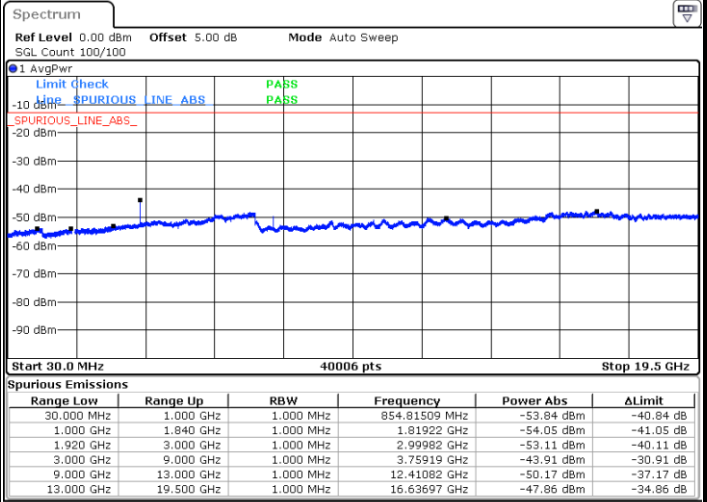

Lowest Channel / 16QAM

Date: 9 SEP 2018 22:20:45

LTE Band 2 / 20MHz

Middle Channel / QPSK

Date: 9 SEP 2018 22:22:23

Middle Channel / 16QAM

Date: 9 SEP 2018 22:23:19

Highest Channel / QPSK

Date: 9 SEP 2018 22:29:29

Highest Channel / 16QAM

Date: 9 SEP 2018 22:30:25

LTE Band 2 / 1.4MHz

Lowest Channel / 64QAM

Middle Channel / 64QAM

Date: 9 SEP 2018 22:59:08

Date: 9 SEP 2018 22:59:52

Highest Channel / 64QAM

Date: 9 SEP 2018 23:00:34

LTE Band 2 / 3MHz

Lowest Channel / 64QAM

Middle Channel / 64QAM

Date: 9 SEP 2018 23:32:48

Date: 9 SEP 2018 23:33:43

Highest Channel / 64QAM