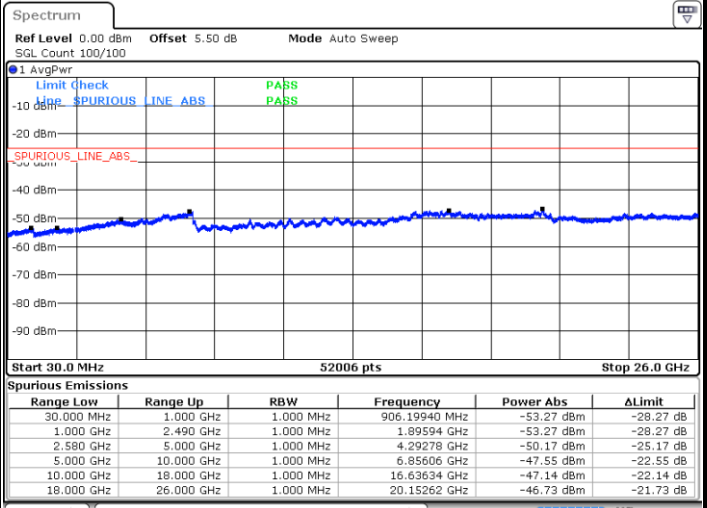

Date: 9 SEP 2018 15:17:38

Highest Channel / 16QAM

Date: 9 SEP 2018 15:16:43

LTE Band 7 / 10MHz

Lowest Channel / QPSK

Date: 9 SEP 2018 15:24:47

Lowest Channel / 16QAM

Date: 9 SEP 2018 15:23:52

LTE Band 7 / 10MHz

Middle Channel / QPSK

Middle Channel / 16QAM

Date: 9 SEP 2018 15:25:41

Date: 9 SEP 2018 15:26:36

Highest Channel / QPSK

Highest Channel / 16QAM

Date: 9 SEP 2018 15:34:25

Date: 9 SEP 2018 15:33:30

LTE Band 7 / 15MHz

Lowest Channel / QPSK

Lowest Channel / 16QAM

Date: 9 SEP 2018 15:41:34

Date: 9 SEP 2018 15:40:39

Middle Channel / QPSK

Middle Channel / 16QAM

Date: 9 SEP 2018 15:42:28

Date: 9 SEP 2018 15:43:23

LTE Band7 / 15MHz

Highest Channel / QPSK

Highest Channel / 16QAM

Date: 9 SEP 2018 15:51:12

Date: 9 SEP 2018 15:50:17

LTE Band 7 / 20MHz