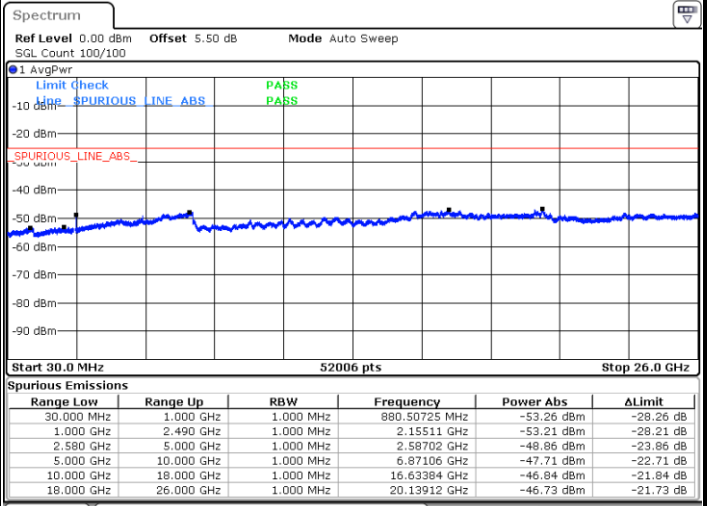

Date: 9 SEP 2018 15:42:28

Date: 9 SEP 2018 15:43:23

LTE Band7 / 15MHz

Highest Channel / QPSK

Highest Channel / 16QAM

Date: 9 SEP 2018 15:51:12

Date: 9 SEP 2018 15:50:17

LTE Band 7 / 20MHz

Lowest Channel / QPSK

Lowest Channel / 16QAM

Date: 9 SEP 2018 15:58:21

Date: 9 SEP 2018 15:57:26

LTE Band 7 / 20MHz

Middle Channel / QPSK

Middle Channel / 16QAM

Date: 9 SEP 2018 15:59:15

Date: 9 SEP 2018 16:00:10

Highest Channel / QPSK

Highest Channel / 16QAM

Date: 9 SEP 2018 16:07:59

Date: 9 SEP 2018 16:07:04

LTE Band 7 / 5MHz

Lowest Channel / 64QAM

Middle Channel / 64QAM