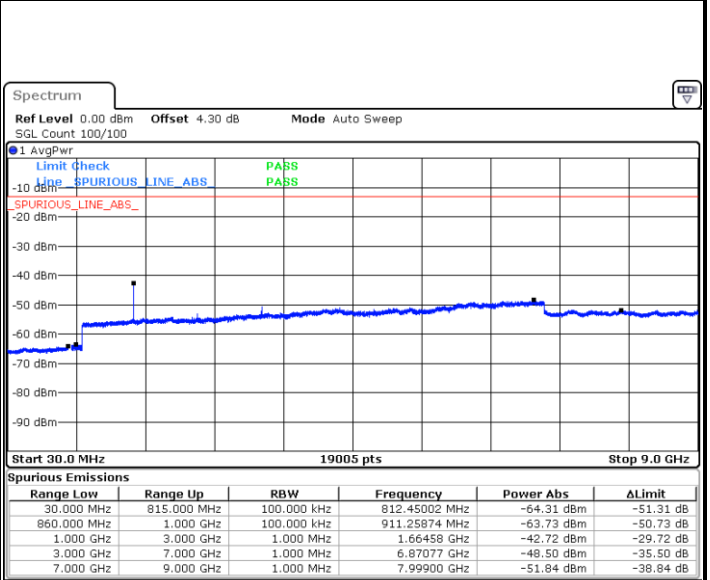

Date: 9 SEP.2018 11:08:46

LTE Band 5 / 5MHz

Lowest Channel / QPSK

Date: 9 SEP.2018 11:16:50

Lowest Channel / 16QAM

Date: 9 SEP.2018 11:17:45

Middle Channel / QPSK

Date: 9 SEP.2018 11:19:19

Middle Channel / 16QAM

Date: 9 SEP.2018 11:20:14

LTE Band 5 / 5MHz

Highest Channel / QPSK

Highest Channel / 16QAM

LTE Band 5 / 10MHz

Lowest Channel / QPSK

Lowest Channel / 16QAM

LTE Band 5 / 10MHz

Middle Channel / QPSK

Date: 9 SEP.2018 11:42:47

Middle Channel / 16QAM

Date: 9 SEP.2018 11:43:42

Highest Channel / QPSK

Date: 9 SEP.2018 11:51:46

Highest Channel / 16QAM

Date: 9 SEP.2018 11:52:40

LTE Band 5 / 1.4MHz

Lowest Channel / 64QAM

Middle Channel / 64QAM

Date: 9 SEP.2018 13:06:39

Date: 9 SEP.2018 13:07:53

Highest Channel / 64QAM

Date: 9 SEP.2018 13:12:23