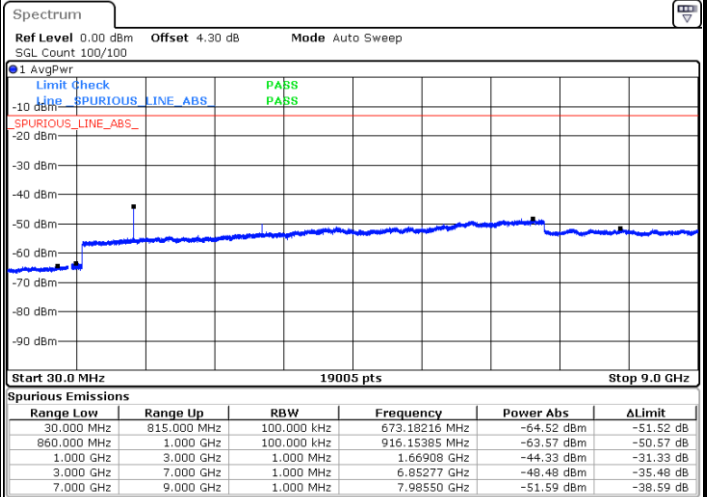

Date: 9 SEP.2018 11:52:40

LTE Band 5 / 1.4MHz

Lowest Channel / 64QAM

Middle Channel / 64QAM

Date: 9 SEP.2018 13:06:39

Date: 9 SEP.2018 13:07:53

Highest Channel / 64QAM

Date: 9 SEP.2018 13:12:23

LTE Band 5 / 3MHz

Lowest Channel / 64QAM

Middle Channel / 64QAM

Date: 9 SEP.2018 13:16:52

Date: 9 SEP.2018 13:18:06

Highest Channel / 64QAM

Date: 9 SEP.2018 13:22:36

LTE Band 5 / 5MHz

Lowest Channel / 64QAM

Middle Channel / 64QAM

Date: 9 SEP.2018 13:27:05

Date: 9 SEP.2018 13:28:19

Highest Channel / 64QAM

Date: 9 SEP.2018 13:32:49

LTE Band 5 / 10MHz

Lowest Channel / 64QAM