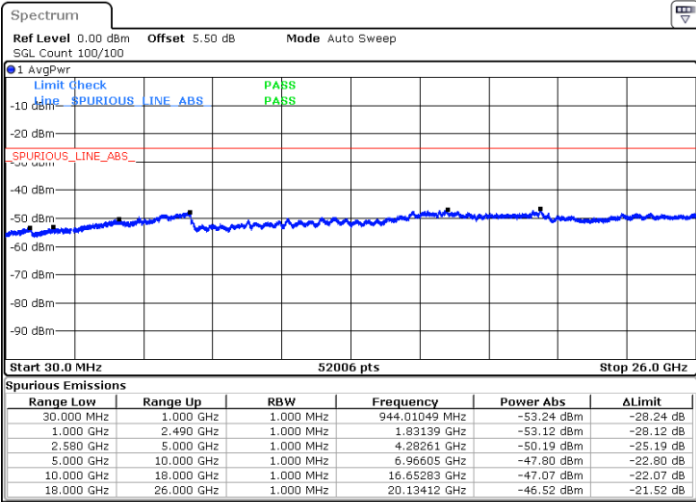

Date: 9 SEP 2018 15:17:38

Highest Channel / 16QAM

Date: 9 SEP 2018 15:16:43

LTE Band 7 / 10MHz

Lowest Channel / QPSK

Date: 9 SEP 2018 15:24:47

Lowest Channel / 16QAM

Date: 9 SEP 2018 15:23:52

LTE Band 7 / 10MHz

Middle Channel / QPSK

Middle Channel / 16QAM

Date: 9 SEP 2018 15:25:41

Date: 9 SEP 2018 15:26:36

Highest Channel / QPSK

Highest Channel / 16QAM

Date: 9 SEP 2018 15:34:25

Date: 9 SEP 2018 15:33:30

LTE Band 7 / 15MHz

Lowest Channel / QPSK

Lowest Channel / 16QAM

Date: 9 SEP 2018 15:41:34

Date: 9 SEP 2018 15:40:39

Middle Channel / QPSK

Middle Channel / 16QAM

Date: 9 SEP 2018 15:42:28

Date: 9 SEP 2018 15:43:23

LTE Band7 / 15MHz

Highest Channel / QPSK

Highest Channel / 16QAM

Date: 9 SEP 2018 15:51:12

Date: 9 SEP 2018 15:50:17

LTE Band 7 / 20MHz