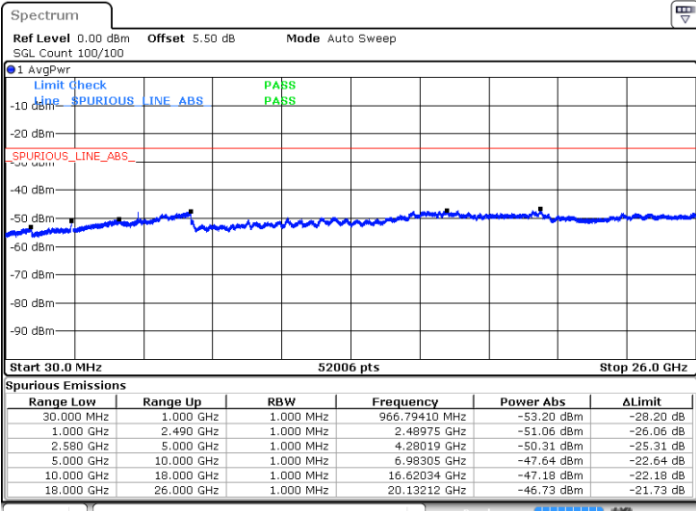

Date: 9 SEP 2018 15:17:38

Highest Channel / 16QAM

Date: 9 SEP 2018 15:16:43

LTE Band 7 / 10MHz

Lowest Channel / QPSK

Date: 9 SEP 2018 15:24:47

Lowest Channel / 16QAM

Date: 9 SEP 2018 15:23:52

LTE Band 7 / 10MHz

Middle Channel / QPSK

Middle Channel / 16QAM

Date: 9 SEP 2018 15:25:41

Date: 9 SEP 2018 15:26:36

Highest Channel / QPSK

Highest Channel / 16QAM

Date: 9 SEP 2018 15:34:25

Date: 9 SEP 2018 15:33:30

LTE Band 7 / 15MHz

Lowest Channel / QPSK

Lowest Channel / 16QAM

Date: 9 SEP 2018 15:41:34

Date: 9 SEP 2018 15:40:39

Middle Channel / QPSK

Middle Channel / 16QAM

Date: 9 SEP 2018 15:42:28

Date: 9 SEP 2018 15:43:23

LTE Band7 / 15MHz

Highest Channel / QPSK

Highest Channel / 16QAM

Date: 9 SEP 2018 15:51:12

Date: 9 SEP 2018 15:50:17

LTE Band 7 / 20MHz