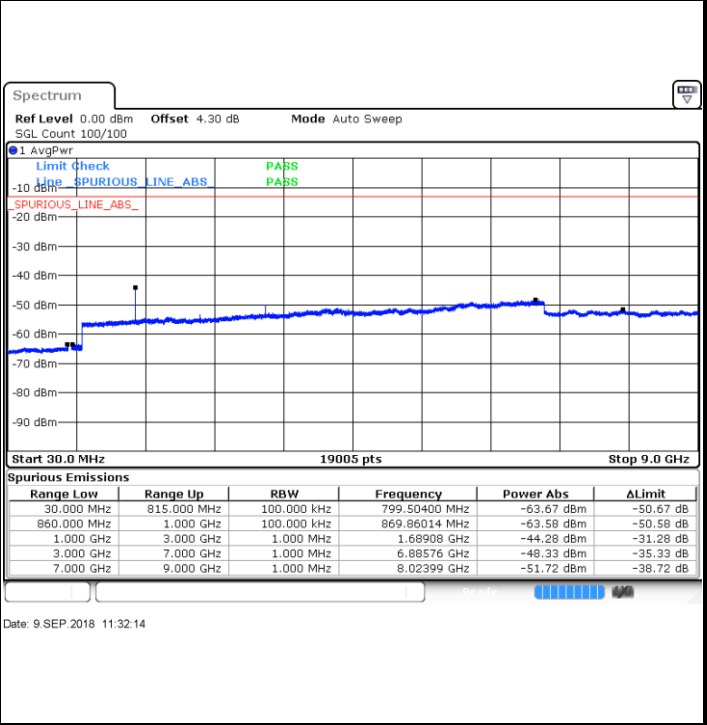

Date: 9 SEP.2018 11:08:46

LTE Band 5 / 5MHz

Lowest Channel / QPSK

Date: 9 SEP.2018 11:16:50

Lowest Channel / 16QAM

Date: 9 SEP.2018 11:17:45

Middle Channel / QPSK

Date: 9 SEP.2018 11:19:19

Middle Channel / 16QAM

Date: 9 SEP.2018 11:20:14

LTE Band 5 / 5MHz

Highest Channel / QPSK

Highest Channel / 16QAM

LTE Band 5 / 10MHz

Lowest Channel / QPSK

Lowest Channel / 16QAM

LTE Band 5 / 10MHz

Middle Channel / QPSK

Date: 9 SEP.2018 11:42:47

Middle Channel / 16QAM

Date: 9 SEP.2018 11:43:42

Highest Channel / QPSK

Date: 9 SEP.2018 11:51:46

Highest Channel / 16QAM

Date: 9 SEP.2018 11:52:40

LTE Band 5 / 1.4MHz

Lowest Channel / 64QAM

Middle Channel / 64QAM

Date: 9 SEP.2018 13:06:39

Date: 9 SEP.2018 13:07:53

Highest Channel / 64QAM

Date: 9 SEP.2018 13:12:23