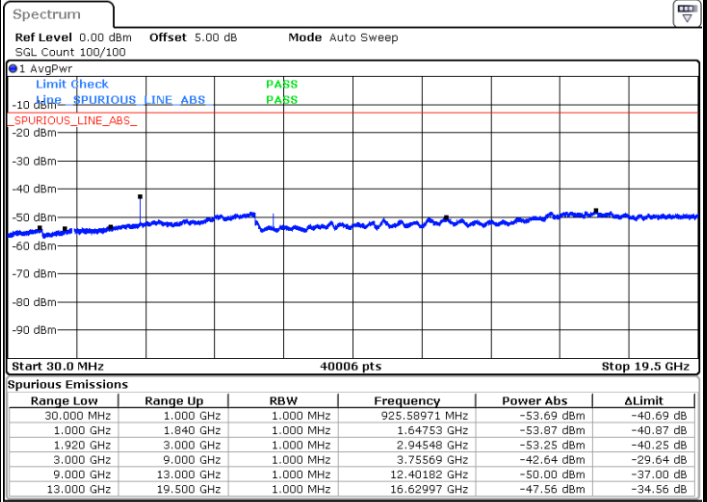

Date: 9 SEP 2018 22:29:29

Highest Channel / 16QAM

Date: 9 SEP 2018 22:30:25

LTE Band 2 / 1.4MHz

Lowest Channel / 64QAM

Middle Channel / 64QAM

Date: 9 SEP 2018 22:59:08

Date: 9 SEP 2018 22:59:52

Highest Channel / 64QAM

Date: 9 SEP 2018 23:00:34

LTE Band 2 / 3MHz

Lowest Channel / 64QAM

Middle Channel / 64QAM

Date: 9 SEP 2018 23:32:48

Date: 9 SEP 2018 23:33:43

Highest Channel / 64QAM

Date: 9 SEP 2018 23:34:39

LTE Band 2 / 5MHz

Lowest Channel / 64QAM

Middle Channel / 64QAM

Date: 9 SEP 2018 23:35:34

Date: 9 SEP 2018 23:36:30

Highest Channel / 64QAM

Date: 9 SEP 2018 23:37:25