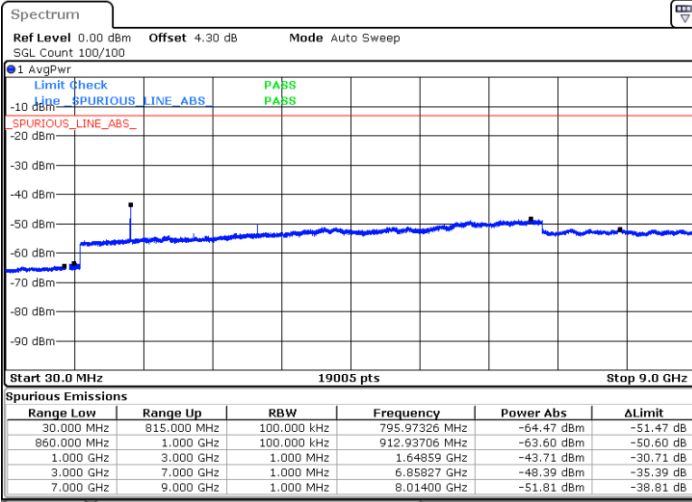

LTE Band 5 / 10MHz

Middle Channel / QPSK

Date: 9 SEP.2018 11:42:47

Middle Channel / 16QAM

Date: 9 SEP.2018 11:43:42

Highest Channel / QPSK

Date: 9 SEP.2018 11:51:46

Highest Channel / 16QAM

Date: 9 SEP.2018 11:52:40

LTE Band 5 / 1.4MHz

Lowest Channel / 64QAM

Middle Channel / 64QAM

Date: 9 SEP.2018 13:06:39

Date: 9 SEP.2018 13:07:53

Highest Channel / 64QAM

Date: 9 SEP.2018 13:12:23

LTE Band 5 / 3MHz

Lowest Channel / 64QAM

Middle Channel / 64QAM

Date: 9 SEP.2018 13:16:52

Date: 9 SEP.2018 13:18:06

Highest Channel / 64QAM

Date: 9 SEP.2018 13:22:36

LTE Band 5 / 5MHz

Lowest Channel / 64QAM

Middle Channel / 64QAM

Date: 9 SEP.2018 13:27:05

Date: 9 SEP.2018 13:28:19

Highest Channel / 64QAM

Date: 9 SEP.2018 13:32:49

LTE Band 5 / 10MHz

Lowest Channel / 64QAM