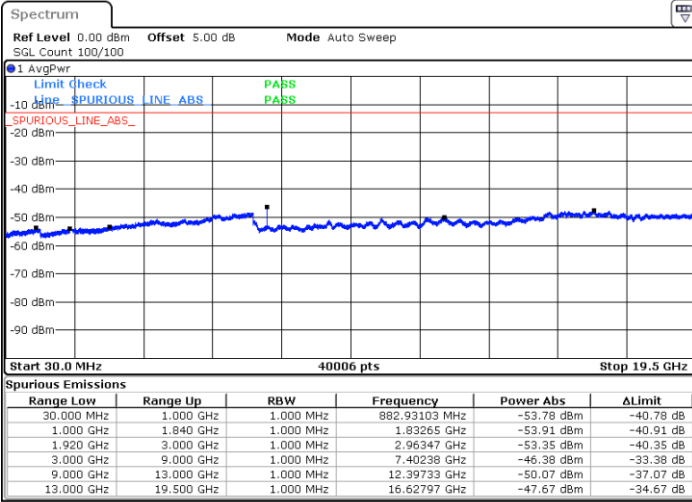

Highest Channel / 64QAM

Date: 9 SEP 2018 23:00:34

LTE Band 2 / 3MHz

Lowest Channel / 64QAM

Middle Channel / 64QAM

Date: 9 SEP 2018 23:32:48

Date: 9 SEP 2018 23:33:43

Highest Channel / 64QAM

Date: 9 SEP 2018 23:34:39

LTE Band 2 / 5MHz

Lowest Channel / 64QAM

Middle Channel / 64QAM

Date: 9 SEP 2018 23:35:34

Date: 9 SEP 2018 23:36:30

Highest Channel / 64QAM

Date: 9 SEP 2018 23:37:25

LTE Band 2 / 10MHz

Lowest Channel / 64QAM

Middle Channel / 64QAM

Date: 9 SEP 2018 23:38:21

Date: 9 SEP 2018 23:39:16

Highest Channel / 64QAM

Date: 9 SEP 2018 23:40:11

LTE Band 2 / 15MHz