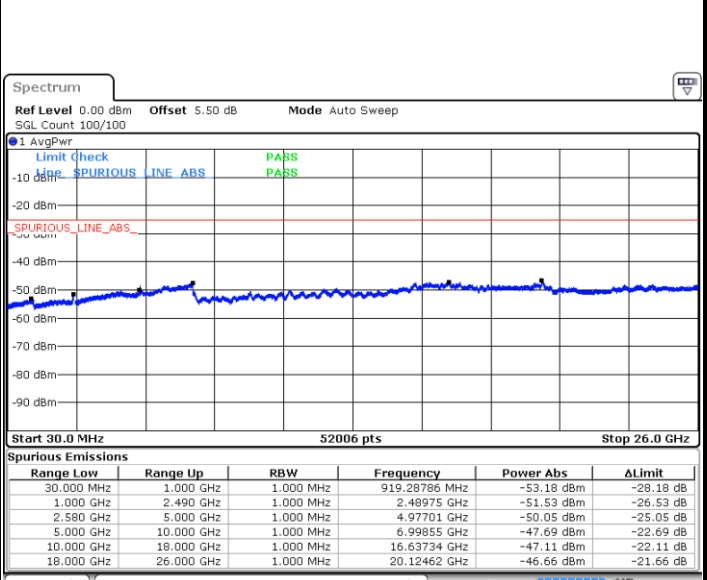

Middle Channel / 64QAM

Date: 9 SEP.2018 13:37:18

Date: 9 SEP.2018 13:38:32

Highest Channel / 64QAM

Date: 9 SEP.2018 13:43:02

LTE Band 7 / 5MHz

Lowest Channel / QPSK

Lowest Channel / 16QAM

Date: 9 SEP 2018 15:08:00

Date: 9 SEP 2018 15:07:05

Middle Channel / QPSK

Middle Channel / 16QAM

Date: 9 SEP 2018 15:08:54

Date: 9 SEP 2018 15:09:49

LTE Band 7 / 5MHz

Highest Channel / QPSK

Date: 9 SEP 2018 15:17:38

Highest Channel / 16QAM

Date: 9 SEP 2018 15:16:43

LTE Band 7 / 10MHz

Lowest Channel / QPSK

Date: 9 SEP 2018 15:24:47

Lowest Channel / 16QAM

Date: 9 SEP 2018 15:23:52

LTE Band 7 / 10MHz

Middle Channel / QPSK

Middle Channel / 16QAM

Date: 9 SEP 2018 15:25:41

Date: 9 SEP 2018 15:26:36

Highest Channel / QPSK

Highest Channel / 16QAM

Date: 9 SEP 2018 15:34:25