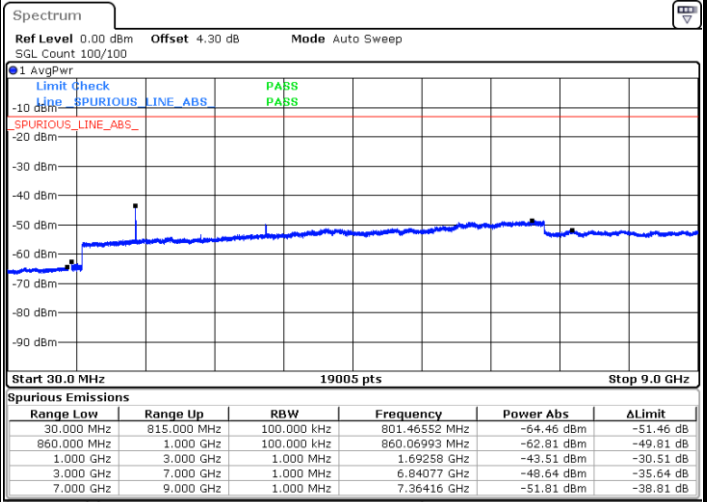

Date: 9 SEP.2018 10:47:26

Highest Channel / 16QAM

Date: 9 SEP.2018 10:48:20

LTE Band 5 / 3MHz

Lowest Channel / QPSK

Date: 9 SEP.2018 10:56:24

Lowest Channel / 16QAM

Date: 9 SEP.2018 10:57:19

LTE Band 5 / 3MHz

Middle Channel / QPSK

Middle Channel / 16QAM

Date: 9 SEP.2018 10:58:53

Date: 9 SEP.2018 10:59:48

Highest Channel / QPSK

Highest Channel / 16QAM

Date: 9 SEP.2018 11:07:52

Date: 9 SEP.2018 11:08:46

LTE Band 5 / 5MHz

Lowest Channel / QPSK

Date: 9 SEP.2018 11:16:50

Lowest Channel / 16QAM

Date: 9 SEP.2018 11:17:45

Middle Channel / QPSK

Date: 9 SEP.2018 11:19:19