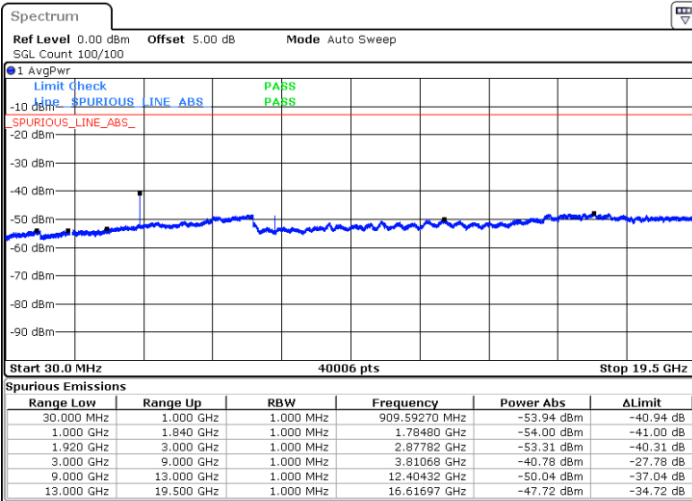

Highest Channel / 64QAM

Date: 9 SEP 2018 23:00:34

LTE Band 2 / 3MHz

Lowest Channel / 64QAM

Middle Channel / 64QAM

Date: 9 SEP 2018 23:32:48

Date: 9 SEP 2018 23:33:43

Highest Channel / 64QAM

Date: 9 SEP 2018 23:34:39

LTE Band 2 / 5MHz

Lowest Channel / 64QAM

Middle Channel / 64QAM

Date: 9 SEP 2018 23:35:34

Date: 9 SEP 2018 23:36:30

Highest Channel / 64QAM

Date: 9 SEP 2018 23:37:25

LTE Band 2 / 10MHz

Lowest Channel / 64QAM

Middle Channel / 64QAM

Date: 9 SEP 2018 23:38:21

Date: 9 SEP 2018 23:39:16

Highest Channel / 64QAM

Date: 9 SEP 2018 23:40:11

LTE Band 2 / 15MHz