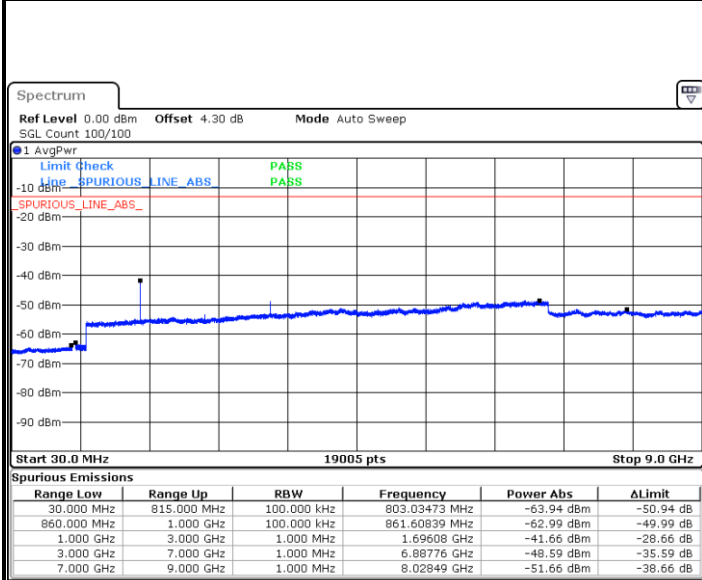

Middle Channel / 64QAM

Date: 9 SEP 2018 23:57:21

Date: 9 SEP 2018 23:58:17

Highest Channel / 64QAM

Date: 10 SEP 2018 00:08:17

LTE Band 5 / 1.4MHz

Lowest Channel / QPSK

Lowest Channel / 16QAM

Date: 9 SEP.2018 10:35:58

Date: 9 SEP.2018 10:36:53

Middle Channel / QPSK

Middle Channel / 16QAM

Date: 9 SEP.2018 10:38:27

Date: 9 SEP.2018 10:39:22

LTE Band 5 / 1.4MHz

Highest Channel / QPSK

Date: 9 SEP.2018 10:47:26

Highest Channel / 16QAM

Date: 9 SEP.2018 10:48:20

LTE Band 5 / 3MHz

Lowest Channel / QPSK

Date: 9 SEP.2018 10:56:24

Lowest Channel / 16QAM

Date: 9 SEP.2018 10:57:19

LTE Band 5 / 3MHz

Middle Channel / QPSK

Middle Channel / 16QAM

Date: 9 SEP.2018 10:58:53

Date: 9 SEP.2018 10:59:48

Highest Channel / QPSK

Highest Channel / 16QAM

Date: 9 SEP.2018 11:07:52