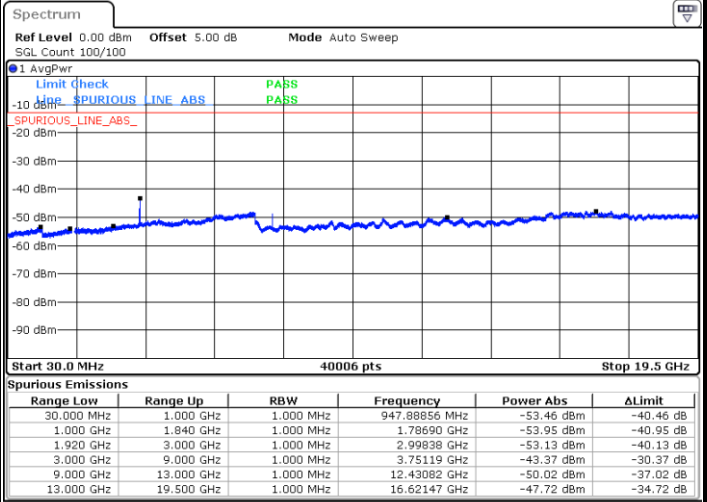

Highest Channel / 64QAM

Date: 9 SEP 2018 23:00:34

LTE Band 2 / 3MHz

Lowest Channel / 64QAM

Middle Channel / 64QAM

Date: 9 SEP 2018 23:32:48

Date: 9 SEP 2018 23:33:43

Highest Channel / 64QAM

Date: 9 SEP 2018 23:34:39

LTE Band 2 / 5MHz

Lowest Channel / 64QAM

Middle Channel / 64QAM

Date: 9 SEP 2018 23:35:34

Date: 9 SEP 2018 23:36:30

Highest Channel / 64QAM

Date: 9 SEP 2018 23:37:25

LTE Band 2 / 10MHz

Lowest Channel / 64QAM

Middle Channel / 64QAM

Date: 9 SEP 2018 23:38:21

Date: 9 SEP 2018 23:39:16

Highest Channel / 64QAM

Date: 9 SEP 2018 23:40:11

LTE Band 2 / 15MHz