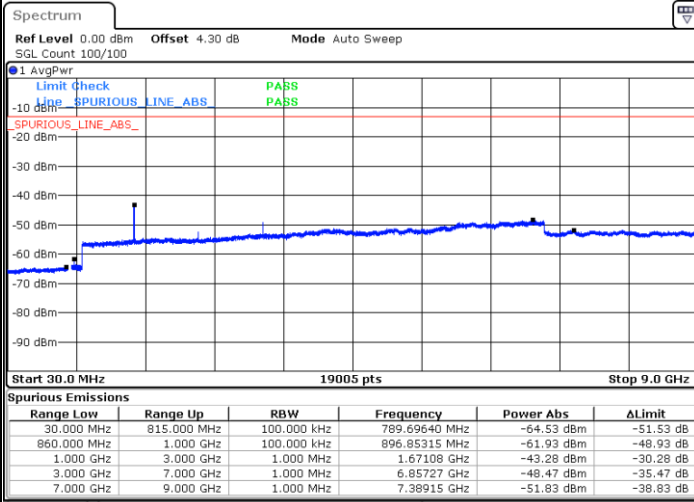

Date: 9 SEP.2018 10:35:58

Date: 9 SEP.2018 10:36:53

Middle Channel / QPSK

Middle Channel / 16QAM

Date: 9 SEP.2018 10:38:27

Date: 9 SEP.2018 10:39:22

LTE Band 5 / 1.4MHz

Highest Channel / QPSK

Date: 9 SEP.2018 10:47:26

Highest Channel / 16QAM

Date: 9 SEP.2018 10:48:20

LTE Band 5 / 3MHz

Lowest Channel / QPSK

Date: 9 SEP.2018 10:56:24

Lowest Channel / 16QAM

Date: 9 SEP.2018 10:57:19

LTE Band 5 / 3MHz

Middle Channel / QPSK

Middle Channel / 16QAM

Date: 9 SEP.2018 10:58:53

Date: 9 SEP.2018 10:59:48

Highest Channel / QPSK

Highest Channel / 16QAM

Date: 9 SEP.2018 11:07:52