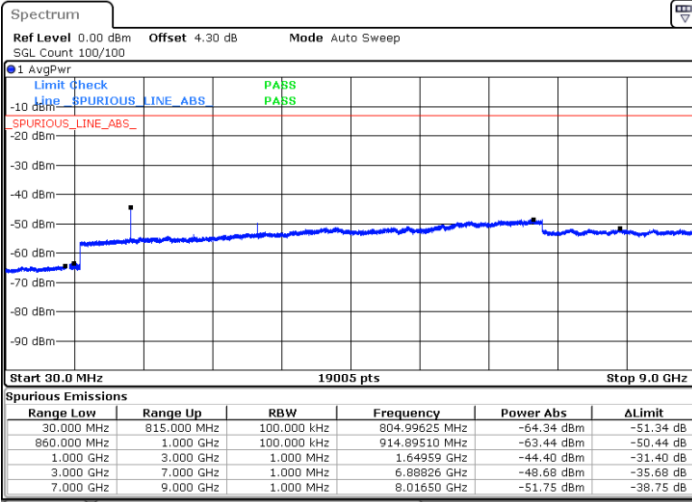

LTE Band 5 / 3MHz

Lowest Channel / 64QAM

Middle Channel / 64QAM

Date: 9 SEP.2018 13:16:52

Date: 9 SEP.2018 13:18:06

Highest Channel / 64QAM

Date: 9 SEP.2018 13:22:36

LTE Band 5 / 5MHz

Lowest Channel / 64QAM

Middle Channel / 64QAM

Date: 9 SEP.2018 13:27:05

Date: 9 SEP.2018 13:28:19

Highest Channel / 64QAM

Date: 9 SEP.2018 13:32:49

LTE Band 5 / 10MHz

Lowest Channel / 64QAM

Middle Channel / 64QAM

Date: 9 SEP.2018 13:37:18

Date: 9 SEP.2018 13:38:32

Highest Channel / 64QAM

Date: 9 SEP.2018 13:43:02

LTE Band 7 / 5MHz

Lowest Channel / QPSK

Lowest Channel / 16QAM