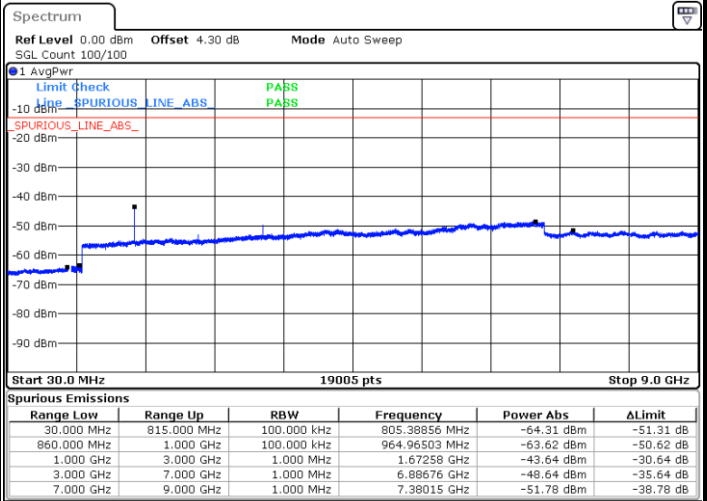

Lowest Channel / 64QAM

Middle Channel / 64QAM

Date: 9 SEP 2018 23:41:07

Date: 9 SEP 2018 23:42:02

Highest Channel / 64QAM

Date: 9 SEP 2018 23:42:58

LTE Band 2 / 20MHz

Lowest Channel / 64QAM

Middle Channel / 64QAM

Date: 9 SEP 2018 23:57:21

Date: 9 SEP 2018 23:58:17

Highest Channel / 64QAM

Date: 10 SEP 2018 00:08:17

LTE Band 5 / 1.4MHz

Lowest Channel / QPSK

Lowest Channel / 16QAM

Date: 9 SEP.2018 10:35:58

Date: 9 SEP.2018 10:36:53

Middle Channel / QPSK

Middle Channel / 16QAM

Date: 9 SEP.2018 10:38:27

Date: 9 SEP.2018 10:39:22

LTE Band 5 / 1.4MHz

Highest Channel / QPSK