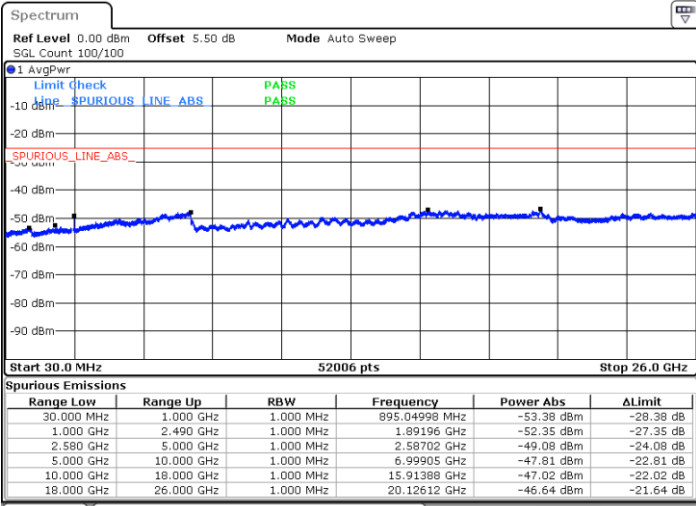

Date: 9 SEP 2018 15:42:28

Date: 9 SEP 2018 15:43:23

LTE Band7 / 15MHz

Highest Channel / QPSK

Highest Channel / 16QAM

Date: 9 SEP 2018 15:51:12

Date: 9 SEP 2018 15:50:17

LTE Band 7 / 20MHz

Lowest Channel / QPSK

Lowest Channel / 16QAM

Date: 9 SEP 2018 15:58:21

Date: 9 SEP 2018 15:57:26

LTE Band 7 / 20MHz

Middle Channel / QPSK

Middle Channel / 16QAM

Date: 9 SEP 2018 15:59:15

Date: 9 SEP 2018 16:00:10

Highest Channel / QPSK

Highest Channel / 16QAM

Date: 9 SEP 2018 16:07:59

Date: 9 SEP 2018 16:07:04

LTE Band 7 / 5MHz

Lowest Channel / 64QAM

Middle Channel / 64QAM