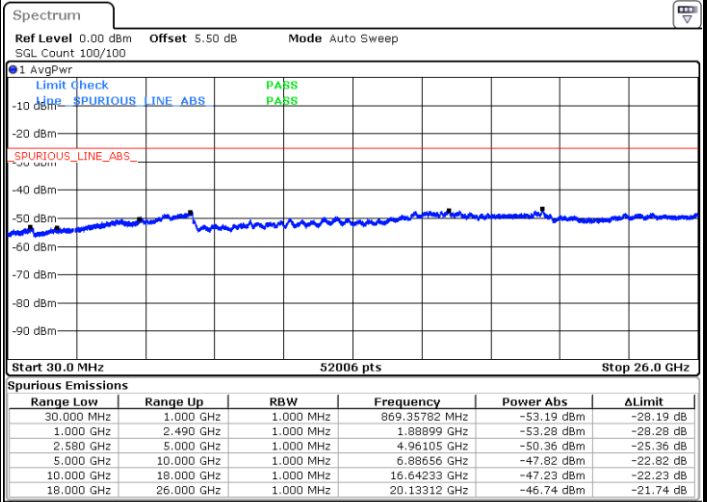

LTE Band 7 / 10MHz

Middle Channel / QPSK

Middle Channel / 16QAM

Date: 9 SEP 2018 15:25:41

Date: 9 SEP 2018 15:26:36

Highest Channel / QPSK

Highest Channel / 16QAM

Date: 9 SEP 2018 15:34:25

Date: 9 SEP 2018 15:33:30

LTE Band 7 / 15MHz

Lowest Channel / QPSK

Lowest Channel / 16QAM

Date: 9 SEP 2018 15:41:34

Date: 9 SEP 2018 15:40:39

Middle Channel / QPSK

Middle Channel / 16QAM

Date: 9 SEP 2018 15:42:28

Date: 9 SEP 2018 15:43:23

LTE Band7 / 15MHz

Highest Channel / QPSK

Highest Channel / 16QAM

Date: 9 SEP 2018 15:51:12

Date: 9 SEP 2018 15:50:17

LTE Band 7 / 20MHz