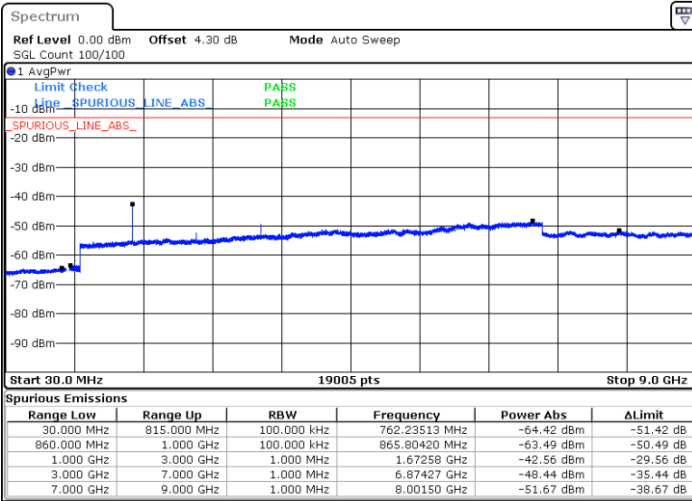

Lowest Channel / 64QAM

Middle Channel / 64QAM

Date: 9 SEP 2018 23:41:07

Date: 9 SEP 2018 23:42:02

Highest Channel / 64QAM

Date: 9 SEP 2018 23:42:58

LTE Band 2 / 20MHz

Lowest Channel / 64QAM

Middle Channel / 64QAM

Date: 9 SEP 2018 23:57:21

Date: 9 SEP 2018 23:58:17

Highest Channel / 64QAM

Date: 10 SEP 2018 00:08:17

LTE Band 5 / 1.4MHz

Lowest Channel / QPSK

Lowest Channel / 16QAM

Date: 9 SEP.2018 10:35:58

Date: 9 SEP.2018 10:36:53

Middle Channel / QPSK

Middle Channel / 16QAM

Date: 9 SEP.2018 10:38:27

Date: 9 SEP.2018 10:39:22

LTE Band 5 / 1.4MHz

Highest Channel / QPSK