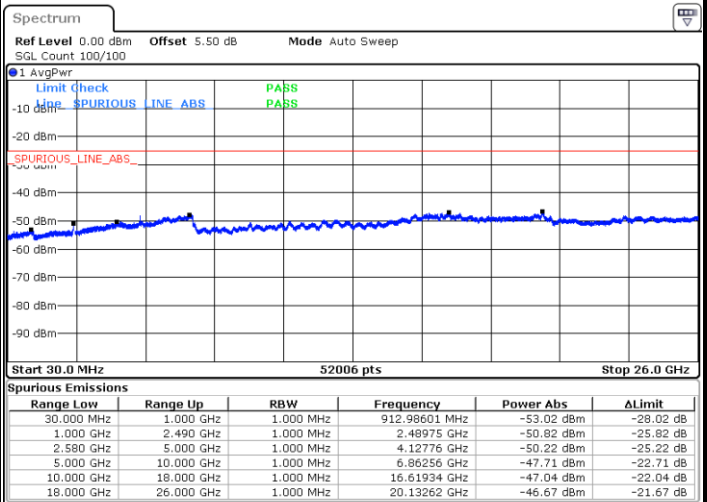

Date: 9 SEP 2018 15:33:30

LTE Band 7 / 15MHz

Lowest Channel / QPSK

Lowest Channel / 16QAM

Date: 9 SEP 2018 15:41:34

Date: 9 SEP 2018 15:40:39

Middle Channel / QPSK

Middle Channel / 16QAM

Date: 9 SEP 2018 15:42:28

Date: 9 SEP 2018 15:43:23

LTE Band7 / 15MHz

Highest Channel / QPSK

Highest Channel / 16QAM

Date: 9 SEP 2018 15:51:12

Date: 9 SEP 2018 15:50:17

LTE Band 7 / 20MHz

Lowest Channel / QPSK

Lowest Channel / 16QAM

Date: 9 SEP 2018 15:58:21

Date: 9 SEP 2018 15:57:26

LTE Band 7 / 20MHz

Middle Channel / QPSK

Middle Channel / 16QAM

Date: 9 SEP 2018 15:59:15

Date: 9 SEP 2018 16:00:10

Highest Channel / QPSK

Highest Channel / 16QAM

Date: 9 SEP 2018 16:07:59

Date: 9 SEP 2018 16:07:04

LTE Band 7 / 5MHz

Lowest Channel / 64QAM

Middle Channel / 64QAM