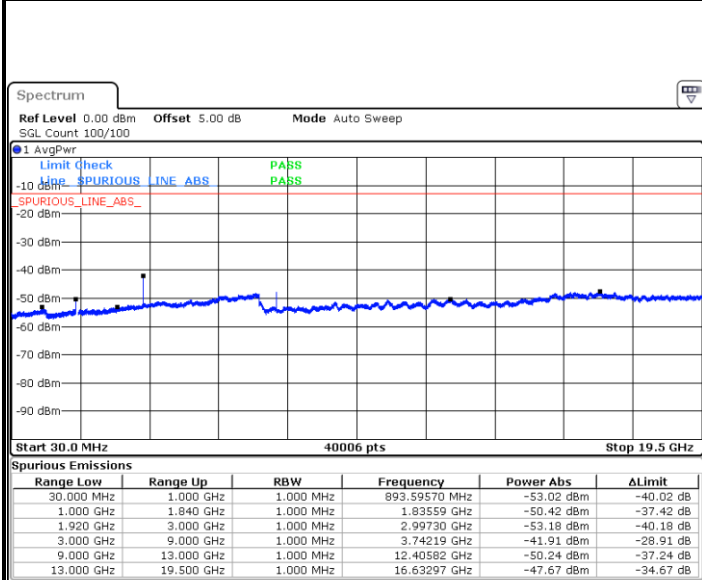

LTE Band 2 / 15MHz

Highest Channel / QPSK

Date: 9 SEP 2018 22:12:44

Highest Channel / 16QAM

Date: 9 SEP 2018 22:13:39

LTE Band 2 / 20MHz

Lowest Channel / QPSK

Date: 9 SEP 2018 22:19:50

Lowest Channel / 16QAM

Date: 9 SEP 2018 22:20:45

LTE Band 2 / 20MHz

Middle Channel / QPSK

Date: 9 SEP 2018 22:22:23

Middle Channel / 16QAM

Date: 9 SEP 2018 22:23:19

Highest Channel / QPSK

Date: 9 SEP 2018 22:29:29

Highest Channel / 16QAM

Date: 9 SEP 2018 22:30:25

LTE Band 2 / 1.4MHz

Lowest Channel / 64QAM

Middle Channel / 64QAM

Date: 9 SEP 2018 22:59:08

Date: 9 SEP 2018 22:59:52

Highest Channel / 64QAM

Date: 9 SEP 2018 23:00:34

LTE Band 2 / 3MHz

Lowest Channel / 64QAM

Middle Channel / 64QAM

Date: 9 SEP 2018 23:32:48

Date: 9 SEP 2018 23:33:43

Highest Channel / 64QAM