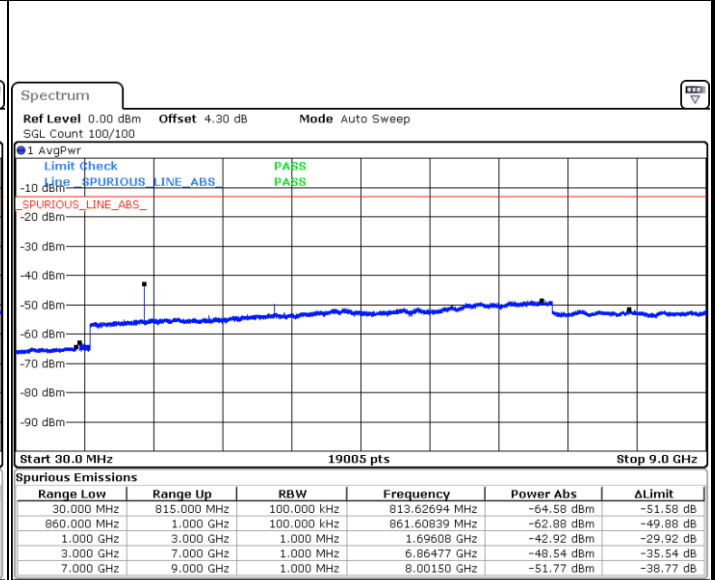

Middle Channel / 64QAM

Date: 9 SEP 2018 23:57:21

Date: 9 SEP 2018 23:58:17

Highest Channel / 64QAM

Date: 10 SEP 2018 00:08:17

LTE Band 5 / 1.4MHz

Lowest Channel / QPSK

Lowest Channel / 16QAM

Date: 9 SEP.2018 10:35:58

Date: 9 SEP.2018 10:36:53

Middle Channel / QPSK

Middle Channel / 16QAM

Date: 9 SEP.2018 10:38:27

Date: 9 SEP.2018 10:39:22

LTE Band 5 / 1.4MHz

Highest Channel / QPSK

Date: 9 SEP.2018 10:47:26

Highest Channel / 16QAM

Date: 9 SEP.2018 10:48:20

LTE Band 5 / 3MHz

Lowest Channel / QPSK

Date: 9 SEP.2018 10:56:24

Lowest Channel / 16QAM

Date: 9 SEP.2018 10:57:19