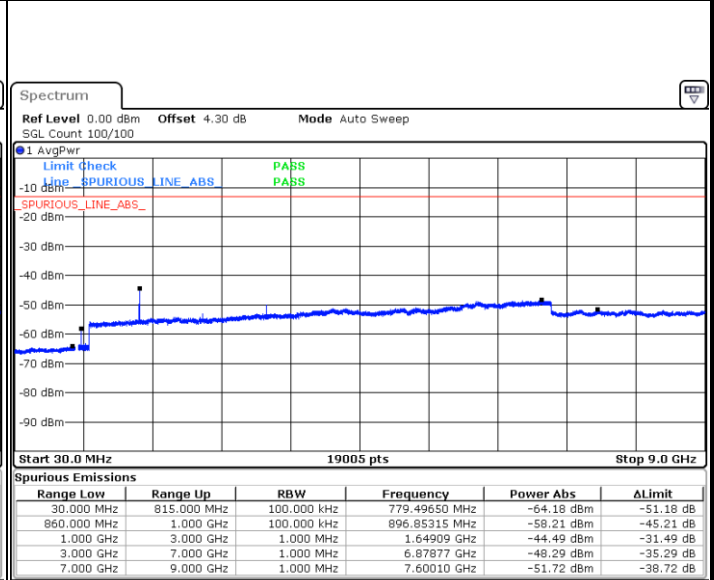

LTE Band 5 / 3MHz

Middle Channel / QPSK

Middle Channel / 16QAM

Date: 9 SEP.2018 10:58:53

Date: 9 SEP.2018 10:59:48

Highest Channel / QPSK

Highest Channel / 16QAM

Date: 9 SEP.2018 11:07:52

Date: 9 SEP.2018 11:08:46

LTE Band 5 / 5MHz

Lowest Channel / QPSK

Date: 9 SEP.2018 11:16:50

Lowest Channel / 16QAM

Date: 9 SEP.2018 11:17:45

Middle Channel / QPSK

Date: 9 SEP.2018 11:19:19

Middle Channel / 16QAM

Date: 9 SEP.2018 11:20:14

LTE Band 5 / 5MHz

Highest Channel / QPSK

Highest Channel / 16QAM

LTE Band 5 / 10MHz

Lowest Channel / QPSK

Lowest Channel / 16QAM

LTE Band 5 / 10MHz

Middle Channel / QPSK

Date: 9 SEP.2018 11:42:47

Middle Channel / 16QAM

Date: 9 SEP.2018 11:43:42

Highest Channel / QPSK

Date: 9 SEP.2018 11:51:46

Highest Channel / 16QAM