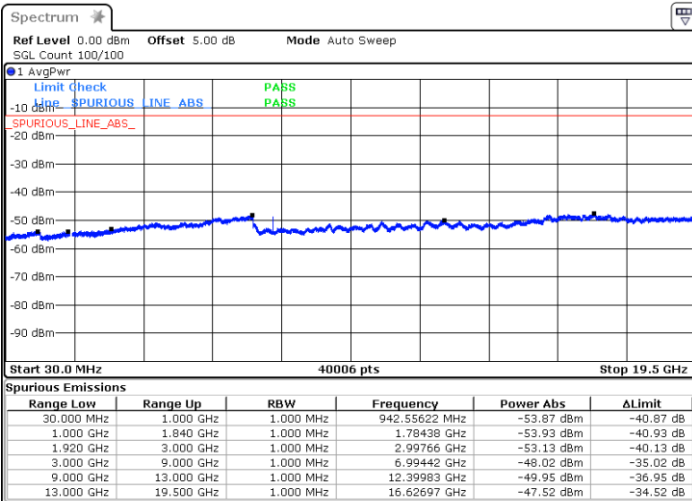

LTE Band 2 / 10MHz

Lowest Channel / 64QAM

Middle Channel / 64QAM

Date: 9 SEP 2018 23:38:21

Date: 9 SEP 2018 23:39:16

Highest Channel / 64QAM

Date: 9 SEP 2018 23:40:11

LTE Band 2 / 15MHz

Lowest Channel / 64QAM

Middle Channel / 64QAM

Date: 9 SEP 2018 23:41:07

Date: 9 SEP 2018 23:42:02

Highest Channel / 64QAM

Date: 9 SEP 2018 23:42:58

LTE Band 2 / 20MHz

Lowest Channel / 64QAM

Middle Channel / 64QAM

Date: 9 SEP 2018 23:57:21

Date: 9 SEP 2018 23:58:17

Highest Channel / 64QAM

Date: 10 SEP 2018 00:08:17

LTE Band 5 / 1.4MHz

Lowest Channel / QPSK

Lowest Channel / 16QAM