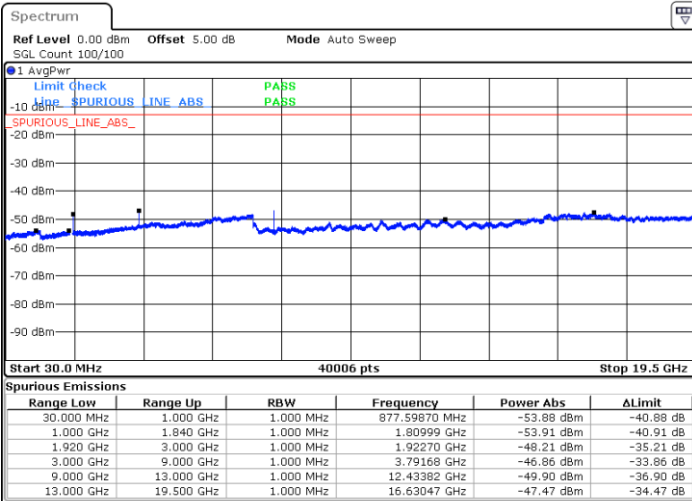

LTE Band 2 / 10MHz

Lowest Channel / 64QAM

Middle Channel / 64QAM

Date: 9 SEP 2018 23:38:21

Date: 9 SEP 2018 23:39:16

Highest Channel / 64QAM

Date: 9 SEP 2018 23:40:11

LTE Band 2 / 15MHz

Lowest Channel / 64QAM

Middle Channel / 64QAM

Date: 9 SEP 2018 23:41:07

Date: 9 SEP 2018 23:42:02

Highest Channel / 64QAM

Date: 9 SEP 2018 23:42:58

LTE Band 2 / 20MHz

Lowest Channel / 64QAM

Middle Channel / 64QAM

Date: 9 SEP 2018 23:57:21

Date: 9 SEP 2018 23:58:17

Highest Channel / 64QAM

Date: 10 SEP 2018 00:08:17

LTE Band 5 / 1.4MHz

Lowest Channel / QPSK

Lowest Channel / 16QAM