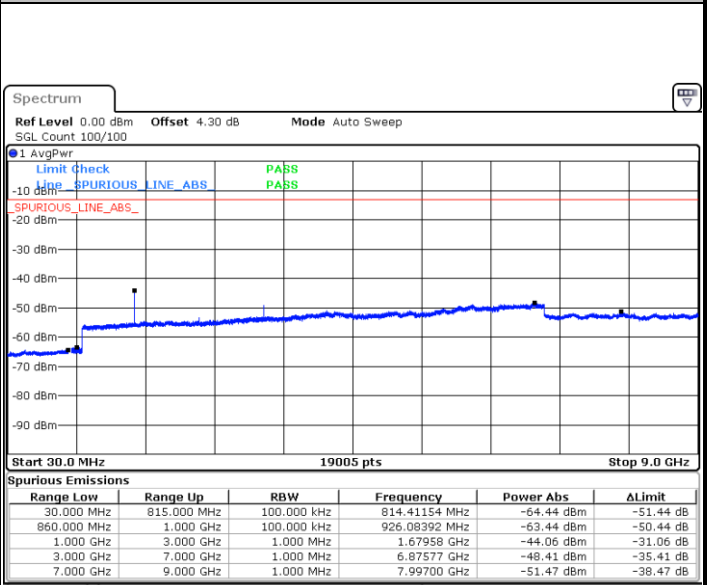

Middle Channel / 16QAM

Date: 9 SEP.2018 11:20:14

LTE Band 5 / 5MHz

Highest Channel / QPSK

Highest Channel / 16QAM

LTE Band 5 / 10MHz

Lowest Channel / QPSK

Lowest Channel / 16QAM

LTE Band 5 / 10MHz

Middle Channel / QPSK

Date: 9 SEP.2018 11:42:47

Middle Channel / 16QAM

Date: 9 SEP.2018 11:43:42

Highest Channel / QPSK

Date: 9 SEP.2018 11:51:46

Highest Channel / 16QAM

Date: 9 SEP.2018 11:52:40

LTE Band 5 / 1.4MHz

Lowest Channel / 64QAM

Middle Channel / 64QAM

Date: 9 SEP.2018 13:06:39

Date: 9 SEP.2018 13:07:53

Highest Channel / 64QAM

Date: 9 SEP.2018 13:12:23

LTE Band 5 / 3MHz

Lowest Channel / 64QAM

Middle Channel / 64QAM

Date: 9 SEP.2018 13:16:52

Date: 9 SEP.2018 13:18:06

Highest Channel / 64QAM

Date: 9 SEP.2018 13:22:36

LTE Band 5 / 5MHz