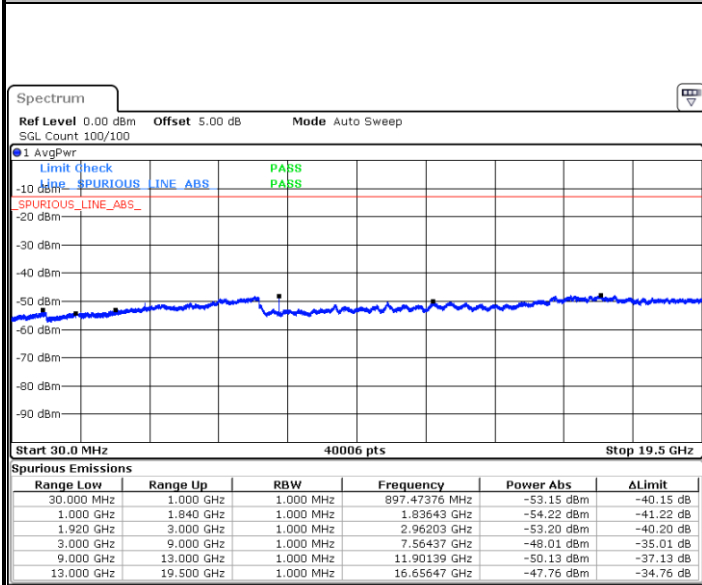

LTE Band 2 / 15MHz

Highest Channel / QPSK

Date: 9 SEP 2018 22:12:44

Highest Channel / 16QAM

Date: 9 SEP 2018 22:13:39

LTE Band 2 / 20MHz

Lowest Channel / QPSK

Date: 9 SEP 2018 22:19:50

Lowest Channel / 16QAM

Date: 9 SEP 2018 22:20:45

LTE Band 2 / 20MHz

Middle Channel / QPSK

Date: 9 SEP 2018 22:22:23

Middle Channel / 16QAM

Date: 9 SEP 2018 22:23:19

Highest Channel / QPSK

Date: 9 SEP 2018 22:29:29

Highest Channel / 16QAM

Date: 9 SEP 2018 22:30:25

LTE Band 2 / 1.4MHz

Lowest Channel / 64QAM

Middle Channel / 64QAM

Date: 9 SEP 2018 22:59:08

Date: 9 SEP 2018 22:59:52

Highest Channel / 64QAM

Date: 9 SEP 2018 23:00:34

LTE Band 2 / 3MHz

Lowest Channel / 64QAM

Middle Channel / 64QAM

Date: 9 SEP 2018 23:32:48

Date: 9 SEP 2018 23:33:43

Highest Channel / 64QAM