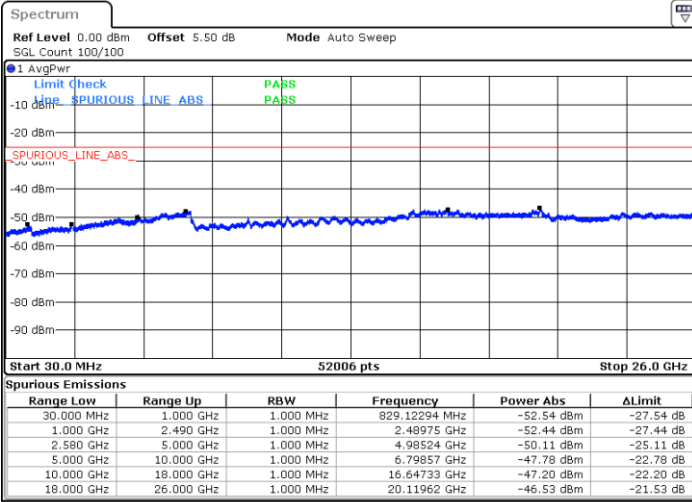

Date: 9 SEP 2018 15:42:28

Date: 9 SEP 2018 15:43:23

LTE Band7 / 15MHz

Highest Channel / QPSK

Highest Channel / 16QAM

Date: 9 SEP 2018 15:51:12

Date: 9 SEP 2018 15:50:17

LTE Band 7 / 20MHz

Lowest Channel / QPSK

Lowest Channel / 16QAM

Date: 9 SEP 2018 15:58:21

Date: 9 SEP 2018 15:57:26

LTE Band 7 / 20MHz

Middle Channel / QPSK

Middle Channel / 16QAM

Date: 9 SEP 2018 15:59:15

Date: 9 SEP 2018 16:00:10

Highest Channel / QPSK

Highest Channel / 16QAM

Date: 9 SEP 2018 16:07:59

Date: 9 SEP 2018 16:07:04

LTE Band 7 / 5MHz

Lowest Channel / 64QAM

Middle Channel / 64QAM

Date: 9 SEP 2018 17:07:20

Date: 9 SEP 2018 17:08:14

Highest Channel / 64QAM

Date: 9 SEP 2018 17:09:09