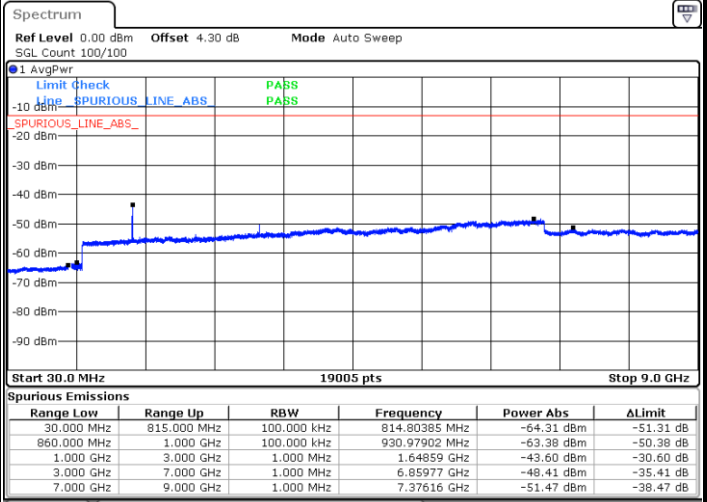

Lowest Channel / 64QAM

Middle Channel / 64QAM

Date: 9 SEP 2018 23:41:07

Date: 9 SEP 2018 23:42:02

Highest Channel / 64QAM

Date: 9 SEP 2018 23:42:58

LTE Band 2 / 20MHz

Lowest Channel / 64QAM

Middle Channel / 64QAM

Date: 9 SEP 2018 23:57:21

Date: 9 SEP 2018 23:58:17

Highest Channel / 64QAM

Date: 10 SEP 2018 00:08:17

LTE Band 5 / 1.4MHz

Lowest Channel / QPSK

Lowest Channel / 16QAM

Date: 9 SEP.2018 10:35:58

Date: 9 SEP.2018 10:36:53

Middle Channel / QPSK

Middle Channel / 16QAM

Date: 9 SEP.2018 10:38:27

Date: 9 SEP.2018 10:39:22

LTE Band 5 / 1.4MHz

Highest Channel / QPSK

Date: 9 SEP.2018 10:47:26

Highest Channel / 16QAM

Date: 9 SEP.2018 10:48:20

LTE Band 5 / 3MHz

Lowest Channel / QPSK

Date: 9 SEP.2018 10:56:24

Lowest Channel / 16QAM

Date: 9 SEP.2018 10:57:19