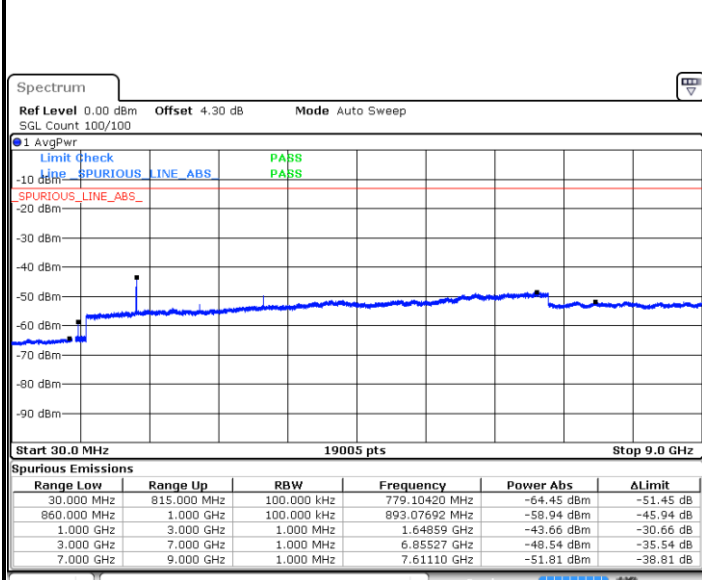

Middle Channel / 64QAM

Date: 9 SEP 2018 23:57:21

Date: 9 SEP 2018 23:58:17

Highest Channel / 64QAM

Date: 10 SEP 2018 00:08:17

LTE Band 5 / 1.4MHz

Lowest Channel / QPSK

Lowest Channel / 16QAM

Date: 9 SEP.2018 10:35:58

Date: 9 SEP.2018 10:36:53

Middle Channel / QPSK

Middle Channel / 16QAM

Date: 9 SEP.2018 10:38:27

Date: 9 SEP.2018 10:39:22

LTE Band 5 / 1.4MHz

Highest Channel / QPSK

Date: 9 SEP.2018 10:47:26

Highest Channel / 16QAM

Date: 9 SEP.2018 10:48:20

LTE Band 5 / 3MHz

Lowest Channel / QPSK

Date: 9 SEP.2018 10:56:24

Lowest Channel / 16QAM

Date: 9 SEP.2018 10:57:19

LTE Band 5 / 3MHz

Middle Channel / QPSK

Middle Channel / 16QAM

Date: 9 SEP.2018 10:58:53

Date: 9 SEP.2018 10:59:48

Highest Channel / QPSK

Highest Channel / 16QAM

Date: 9 SEP.2018 11:07:52