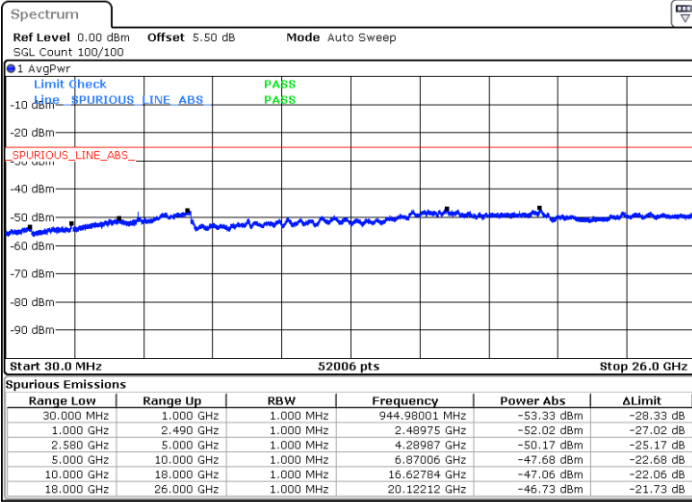

Lowest Channel / 64QAM

Middle Channel / 64QAM

Date: 9 SEP.2018 13:27:05

Date: 9 SEP.2018 13:28:19

Highest Channel / 64QAM

Date: 9 SEP.2018 13:32:49

LTE Band 5 / 10MHz

Lowest Channel / 64QAM

Middle Channel / 64QAM

Date: 9 SEP.2018 13:37:18

Date: 9 SEP.2018 13:38:32

Highest Channel / 64QAM

Date: 9 SEP.2018 13:43:02

LTE Band 7 / 5MHz

Lowest Channel / QPSK

Lowest Channel / 16QAM

Date: 9 SEP 2018 15:08:00

Date: 9 SEP 2018 15:07:05

Middle Channel / QPSK

Middle Channel / 16QAM

Date: 9 SEP 2018 15:08:54

Date: 9 SEP 2018 15:09:49

LTE Band 7 / 5MHz

Highest Channel / QPSK

Date: 9 SEP 2018 15:17:38

Highest Channel / 16QAM

Date: 9 SEP 2018 15:16:43

LTE Band 7 / 10MHz

Lowest Channel / QPSK

Date: 9 SEP 2018 15:24:47

Lowest Channel / 16QAM

Date: 9 SEP 2018 15:23:52