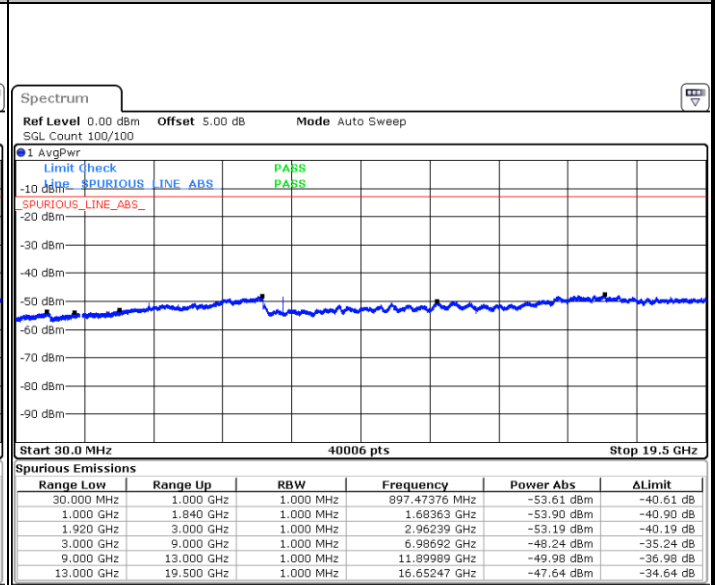

LTE Band 2 / 15MHz

Highest Channel / QPSK

Date: 9 SEP 2018 22:12:44

Highest Channel / 16QAM

Date: 9 SEP 2018 22:13:39

LTE Band 2 / 20MHz

Lowest Channel / QPSK

Date: 9 SEP 2018 22:19:50

Lowest Channel / 16QAM

Date: 9 SEP 2018 22:20:45

LTE Band 2 / 20MHz

Middle Channel / QPSK

Date: 9 SEP 2018 22:22:23

Middle Channel / 16QAM

Date: 9 SEP 2018 22:23:19

Highest Channel / QPSK

Date: 9 SEP 2018 22:29:29

Highest Channel / 16QAM

Date: 9 SEP 2018 22:30:25

LTE Band 2 / 1.4MHz

Lowest Channel / 64QAM

Middle Channel / 64QAM

Date: 9 SEP 2018 22:59:08

Date: 9 SEP 2018 22:59:52

Highest Channel / 64QAM

Date: 9 SEP 2018 23:00:34

LTE Band 2 / 3MHz

Lowest Channel / 64QAM

Middle Channel / 64QAM

Date: 9 SEP 2018 23:32:48

Date: 9 SEP 2018 23:33:43

Highest Channel / 64QAM