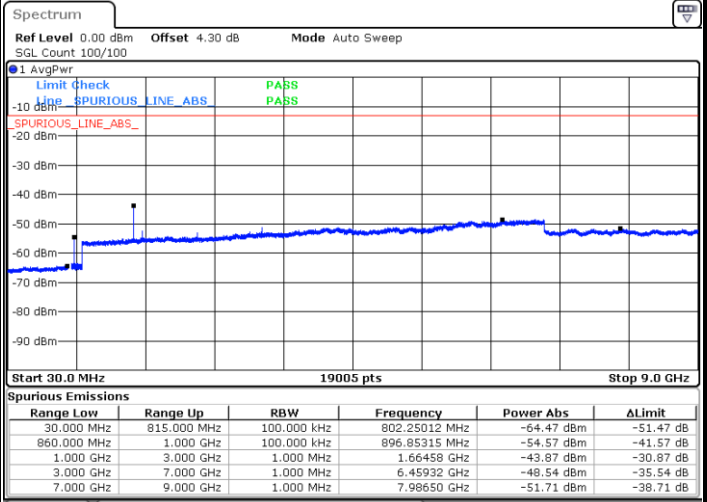

LTE Band 5 / 3MHz

Lowest Channel / 64QAM

Middle Channel / 64QAM

Date: 9 SEP.2018 13:16:52

Date: 9 SEP.2018 13:18:06

Highest Channel / 64QAM

Date: 9 SEP.2018 13:22:36

LTE Band 5 / 5MHz

Lowest Channel / 64QAM

Middle Channel / 64QAM

Date: 9 SEP.2018 13:27:05

Date: 9 SEP.2018 13:28:19

Highest Channel / 64QAM

Date: 9 SEP.2018 13:32:49

LTE Band 5 / 10MHz

Lowest Channel / 64QAM

Middle Channel / 64QAM

Date: 9 SEP.2018 13:37:18

Date: 9 SEP.2018 13:38:32

Highest Channel / 64QAM

Date: 9 SEP.2018 13:43:02

LTE Band 7 / 5MHz

Lowest Channel / QPSK

Lowest Channel / 16QAM

Date: 9 SEP 2018 15:08:00

Date: 9 SEP 2018 15:07:05

Middle Channel / QPSK

Middle Channel / 16QAM

Date: 9 SEP 2018 15:08:54

Date: 9 SEP 2018 15:09:49

LTE Band 7 / 5MHz

Highest Channel / QPSK