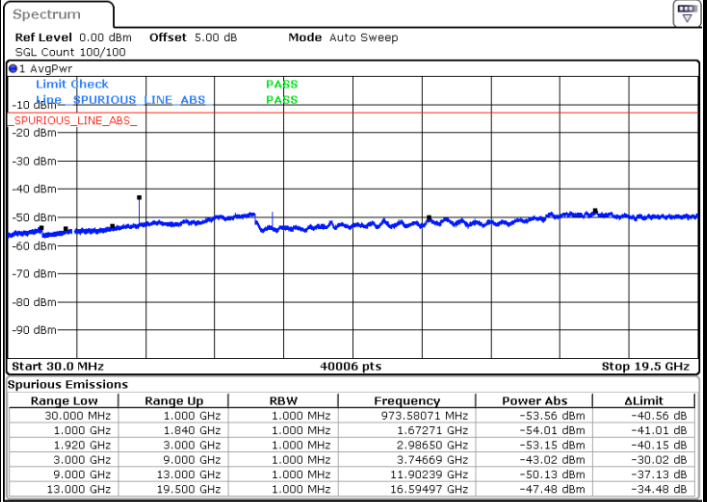

Date: 9 SEP 2018 23:34:39

LTE Band 2 / 5MHz

Lowest Channel / 64QAM

Middle Channel / 64QAM

Date: 9 SEP 2018 23:35:34

Date: 9 SEP 2018 23:36:30

Highest Channel / 64QAM

Date: 9 SEP 2018 23:37:25

LTE Band 2 / 10MHz

Lowest Channel / 64QAM

Middle Channel / 64QAM

Date: 9 SEP 2018 23:38:21

Date: 9 SEP 2018 23:39:16

Highest Channel / 64QAM

Date: 9 SEP 2018 23:40:11

LTE Band 2 / 15MHz

Lowest Channel / 64QAM

Middle Channel / 64QAM

Date: 9 SEP 2018 23:41:07

Date: 9 SEP 2018 23:42:02

Highest Channel / 64QAM

Date: 9 SEP 2018 23:42:58

LTE Band 2 / 20MHz

Lowest Channel / 64QAM

Middle Channel / 64QAM

Date: 9 SEP 2018 23:57:21

Date: 9 SEP 2018 23:58:17

Highest Channel / 64QAM

Date: 10 SEP 2018 00:08:17

LTE Band 5 / 1.4MHz

Lowest Channel / QPSK

Lowest Channel / 16QAM