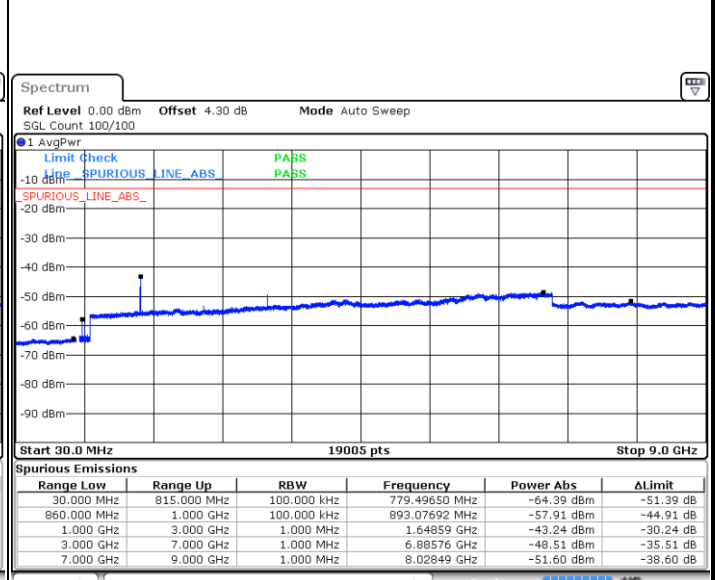

Date: 9 SEP.2018 10:35:58

Date: 9 SEP.2018 10:36:53

Middle Channel / QPSK

Middle Channel / 16QAM

Date: 9 SEP.2018 10:38:27

Date: 9 SEP.2018 10:39:22

LTE Band 5 / 1.4MHz

Highest Channel / QPSK

Date: 9 SEP.2018 10:47:26

Highest Channel / 16QAM

Date: 9 SEP.2018 10:48:20

LTE Band 5 / 3MHz

Lowest Channel / QPSK

Date: 9 SEP.2018 10:56:24

Lowest Channel / 16QAM

Date: 9 SEP.2018 10:57:19

LTE Band 5 / 3MHz

Middle Channel / QPSK

Middle Channel / 16QAM

Date: 9 SEP.2018 10:58:53

Date: 9 SEP.2018 10:59:48

Highest Channel / QPSK

Highest Channel / 16QAM

Date: 9 SEP.2018 11:07:52