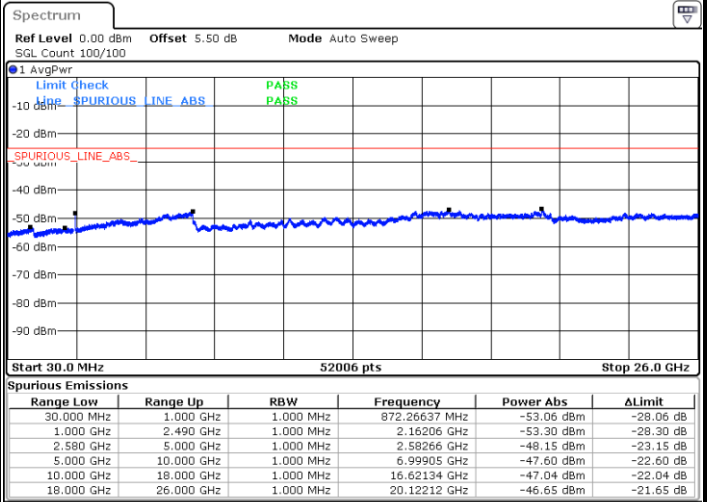

Date: 9 SEP 2018 15:33:30

LTE Band 7 / 15MHz

Lowest Channel / QPSK

Lowest Channel / 16QAM

Date: 9 SEP 2018 15:41:34

Date: 9 SEP 2018 15:40:39

Middle Channel / QPSK

Middle Channel / 16QAM

Date: 9 SEP 2018 15:42:28

Date: 9 SEP 2018 15:43:23

LTE Band7 / 15MHz

Highest Channel / QPSK

Highest Channel / 16QAM

Date: 9 SEP 2018 15:51:12

Date: 9 SEP 2018 15:50:17

LTE Band 7 / 20MHz

Lowest Channel / QPSK

Lowest Channel / 16QAM

Date: 9 SEP 2018 15:58:21

Date: 9 SEP 2018 15:57:26

LTE Band 7 / 20MHz

Middle Channel / QPSK

Middle Channel / 16QAM

Date: 9 SEP 2018 15:59:15

Date: 9 SEP 2018 16:00:10

Highest Channel / QPSK

Highest Channel / 16QAM

Date: 9 SEP 2018 16:07:59

Date: 9 SEP 2018 16:07:04

LTE Band 7 / 5MHz

Lowest Channel / 64QAM

Middle Channel / 64QAM