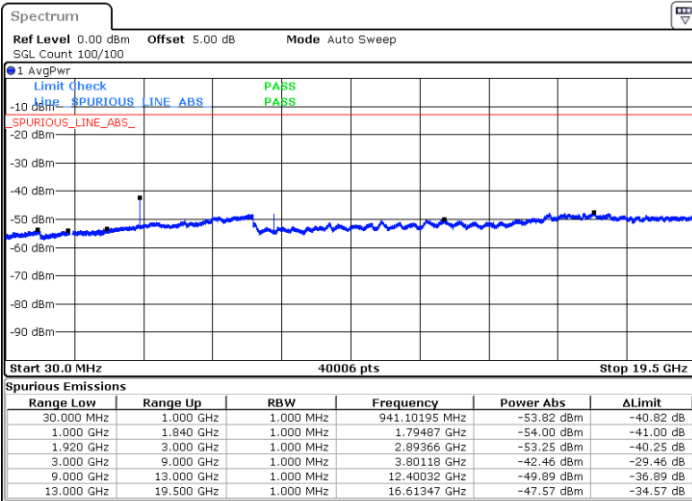

Date: 9 SEP 2018 23:34:39

LTE Band 2 / 5MHz

Lowest Channel / 64QAM

Middle Channel / 64QAM

Date: 9 SEP 2018 23:35:34

Date: 9 SEP 2018 23:36:30

Highest Channel / 64QAM

Date: 9 SEP 2018 23:37:25

LTE Band 2 / 10MHz

Lowest Channel / 64QAM

Middle Channel / 64QAM

Date: 9 SEP 2018 23:38:21

Date: 9 SEP 2018 23:39:16

Highest Channel / 64QAM

Date: 9 SEP 2018 23:40:11

LTE Band 2 / 15MHz

Lowest Channel / 64QAM

Middle Channel / 64QAM

Date: 9 SEP 2018 23:41:07

Date: 9 SEP 2018 23:42:02

Highest Channel / 64QAM

Date: 9 SEP 2018 23:42:58

LTE Band 2 / 20MHz

Lowest Channel / 64QAM