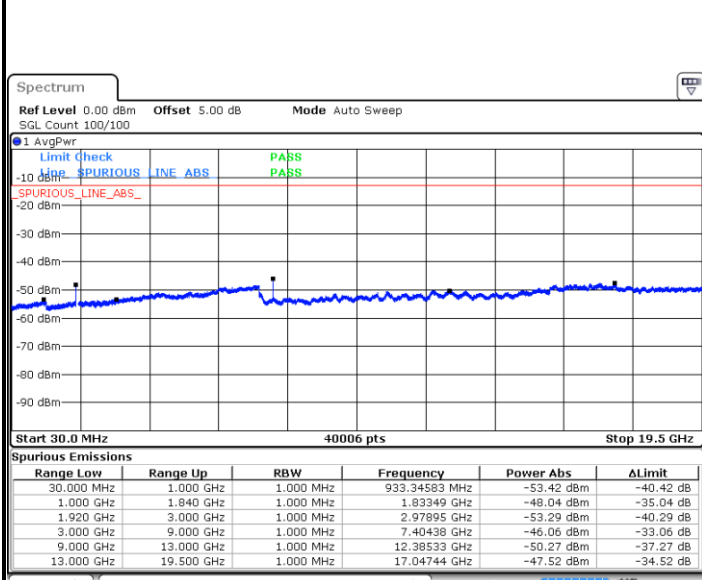

LTE Band 2 / 15MHz

Highest Channel / QPSK

Date: 9 SEP 2018 22:12:44

Highest Channel / 16QAM

Date: 9 SEP 2018 22:13:39

LTE Band 2 / 20MHz

Lowest Channel / QPSK

Date: 9 SEP 2018 22:19:50

Lowest Channel / 16QAM

Date: 9 SEP 2018 22:20:45

LTE Band 2 / 20MHz

Middle Channel / QPSK

Date: 9 SEP 2018 22:22:23

Middle Channel / 16QAM

Date: 9 SEP 2018 22:23:19

Highest Channel / QPSK

Date: 9 SEP 2018 22:29:29

Highest Channel / 16QAM

Date: 9 SEP 2018 22:30:25

LTE Band 2 / 1.4MHz

Lowest Channel / 64QAM

Middle Channel / 64QAM

Date: 9 SEP 2018 22:59:08

Date: 9 SEP 2018 22:59:52