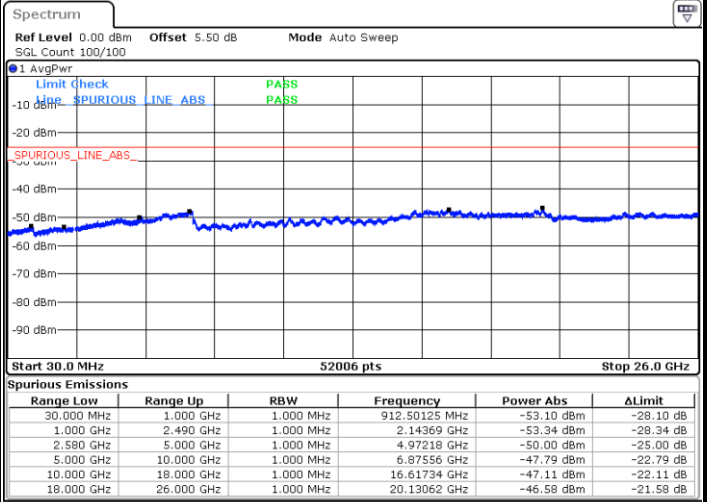

Lowest Channel / QPSK

Lowest Channel / 16QAM

Date: 9 SEP 2018 15:58:21

Date: 9 SEP 2018 15:57:26

LTE Band 7 / 20MHz

Middle Channel / QPSK

Middle Channel / 16QAM

Date: 9 SEP 2018 15:59:15

Date: 9 SEP 2018 16:00:10

Highest Channel / QPSK

Highest Channel / 16QAM

Date: 9 SEP 2018 16:07:59

Date: 9 SEP 2018 16:07:04

LTE Band 7 / 5MHz

Lowest Channel / 64QAM

Middle Channel / 64QAM

Date: 9 SEP 2018 17:07:20

Date: 9 SEP 2018 17:08:14

Highest Channel / 64QAM

Date: 9 SEP 2018 17:09:09