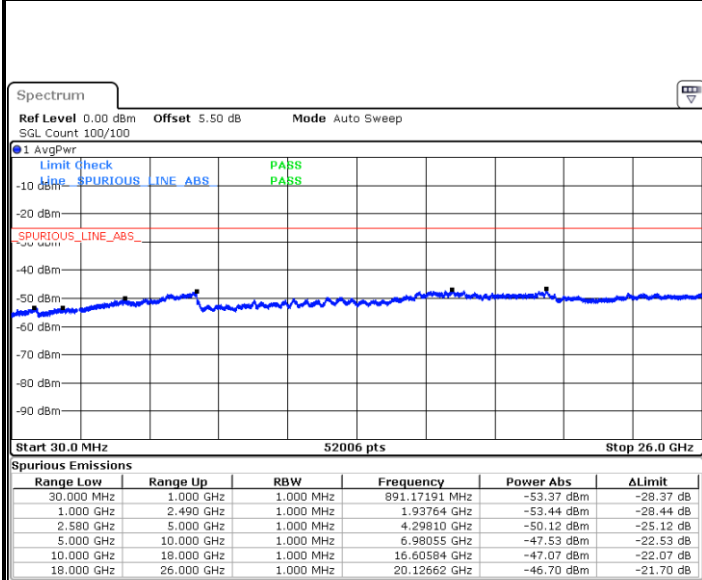

Middle Channel / 64QAM

Date: 9 SEP.2018 13:37:18

Date: 9 SEP.2018 13:38:32

Highest Channel / 64QAM

Date: 9 SEP.2018 13:43:02

LTE Band 7 / 5MHz

Lowest Channel / QPSK

Lowest Channel / 16QAM

Date: 9 SEP 2018 15:08:00

Date: 9 SEP 2018 15:07:05

Middle Channel / QPSK

Middle Channel / 16QAM

Date: 9 SEP 2018 15:08:54

Date: 9 SEP 2018 15:09:49

LTE Band 7 / 5MHz

Highest Channel / QPSK

Date: 9 SEP 2018 15:17:38

Highest Channel / 16QAM

Date: 9 SEP 2018 15:16:43

LTE Band 7 / 10MHz

Lowest Channel / QPSK

Date: 9 SEP 2018 15:24:47

Lowest Channel / 16QAM

Date: 9 SEP 2018 15:23:52

LTE Band 7 / 10MHz

Middle Channel / QPSK

Middle Channel / 16QAM

Date: 9 SEP 2018 15:25:41

Date: 9 SEP 2018 15:26:36

Highest Channel / QPSK

Highest Channel / 16QAM

Date: 9 SEP 2018 15:34:25