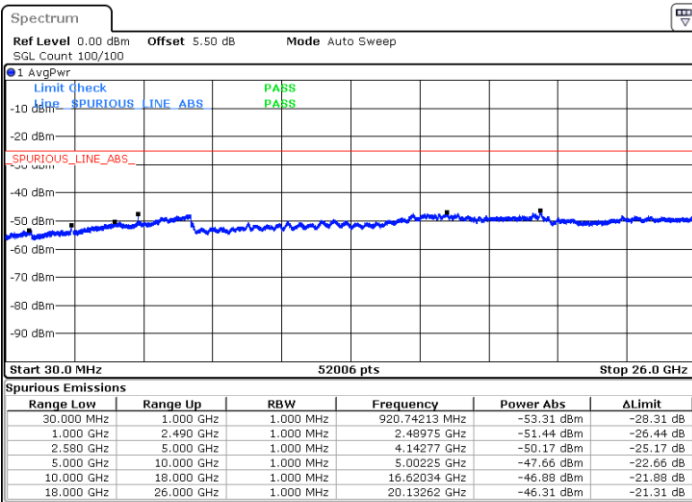

Date: 9 SEP 2018 15:33:30

LTE Band 7 / 15MHz

Lowest Channel / QPSK

Lowest Channel / 16QAM

Date: 9 SEP 2018 15:41:34

Date: 9 SEP 2018 15:40:39

Middle Channel / QPSK

Middle Channel / 16QAM

Date: 9 SEP 2018 15:42:28

Date: 9 SEP 2018 15:43:23

LTE Band7 / 15MHz

Highest Channel / QPSK

Highest Channel / 16QAM

Date: 9 SEP 2018 15:51:12

Date: 9 SEP 2018 15:50:17

LTE Band 7 / 20MHz

Lowest Channel / QPSK

Lowest Channel / 16QAM

Date: 9 SEP 2018 15:58:21

Date: 9 SEP 2018 15:57:26

LTE Band 7 / 20MHz

Middle Channel / QPSK

Middle Channel / 16QAM

Date: 9 SEP 2018 15:59:15

Date: 9 SEP 2018 16:00:10

Highest Channel / QPSK

Highest Channel / 16QAM

Date: 9 SEP 2018 16:07:59

Date: 9 SEP 2018 16:07:04

LTE Band 7 / 5MHz

Lowest Channel / 64QAM

Middle Channel / 64QAM