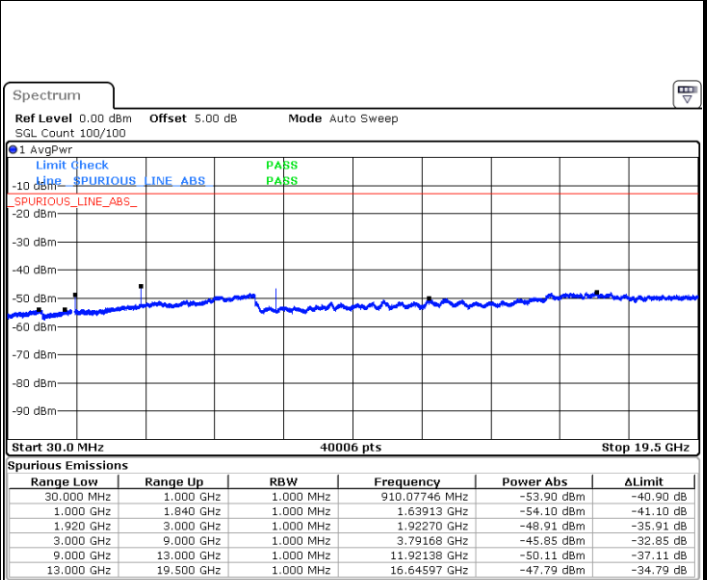

LTE Band 2 / 15MHz

Highest Channel / QPSK

Date: 9 SEP 2018 22:12:44

Highest Channel / 16QAM

Date: 9 SEP 2018 22:13:39

LTE Band 2 / 20MHz

Lowest Channel / QPSK

Date: 9 SEP 2018 22:19:50

Lowest Channel / 16QAM

Date: 9 SEP 2018 22:20:45

LTE Band 2 / 20MHz

Middle Channel / QPSK

Date: 9 SEP 2018 22:22:23

Middle Channel / 16QAM

Date: 9 SEP 2018 22:23:19

Highest Channel / QPSK

Date: 9 SEP 2018 22:29:29

Highest Channel / 16QAM

Date: 9 SEP 2018 22:30:25

LTE Band 2 / 1.4MHz

Lowest Channel / 64QAM

Middle Channel / 64QAM

Date: 9 SEP 2018 22:59:08

Date: 9 SEP 2018 22:59:52