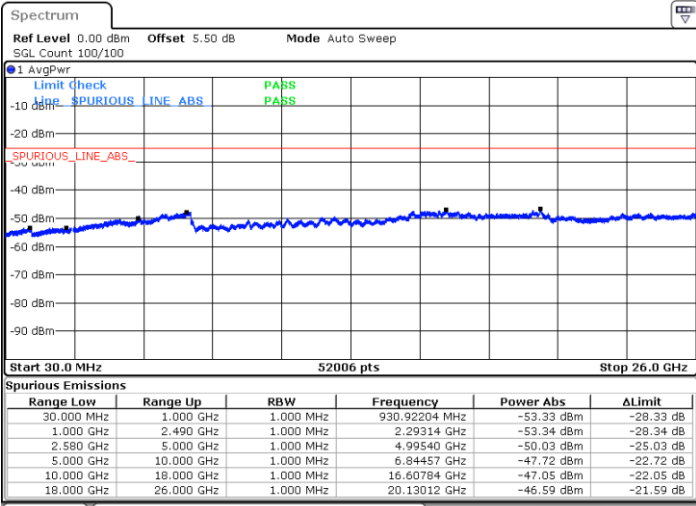

Date: 9 SEP 2018 15:42:28

Date: 9 SEP 2018 15:43:23

LTE Band7 / 15MHz

Highest Channel / QPSK

Highest Channel / 16QAM

Date: 9 SEP 2018 15:51:12

Date: 9 SEP 2018 15:50:17

LTE Band 7 / 20MHz

Lowest Channel / QPSK

Lowest Channel / 16QAM

Date: 9 SEP 2018 15:58:21

Date: 9 SEP 2018 15:57:26

LTE Band 7 / 20MHz

Middle Channel / QPSK

Middle Channel / 16QAM

Date: 9 SEP 2018 15:59:15

Date: 9 SEP 2018 16:00:10

Highest Channel / QPSK

Highest Channel / 16QAM

Date: 9 SEP 2018 16:07:59

Date: 9 SEP 2018 16:07:04

LTE Band 7 / 5MHz

Lowest Channel / 64QAM

Middle Channel / 64QAM