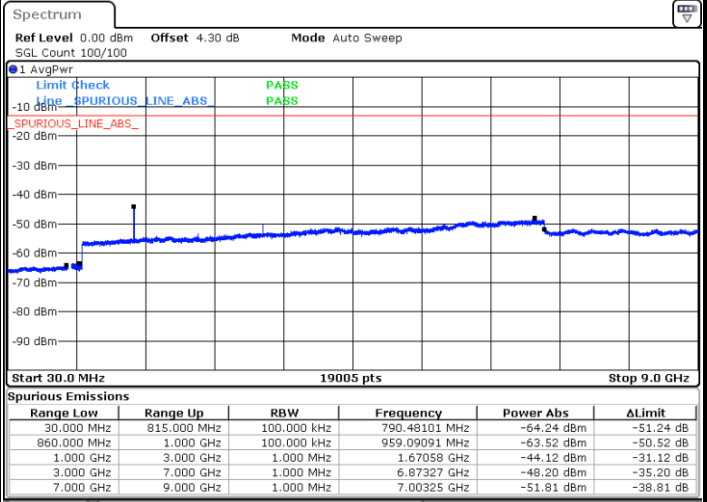

LTE Band 5 / 10MHz

Middle Channel / QPSK

Date: 9 SEP.2018 11:42:47

Middle Channel / 16QAM

Date: 9 SEP.2018 11:43:42

Highest Channel / QPSK

Date: 9 SEP.2018 11:51:46

Highest Channel / 16QAM

Date: 9 SEP.2018 11:52:40

LTE Band 5 / 1.4MHz

Lowest Channel / 64QAM

Middle Channel / 64QAM

Date: 9 SEP.2018 13:06:39

Date: 9 SEP.2018 13:07:53

Highest Channel / 64QAM

Date: 9 SEP.2018 13:12:23

LTE Band 5 / 3MHz

Lowest Channel / 64QAM

Middle Channel / 64QAM

Date: 9 SEP.2018 13:16:52

Date: 9 SEP.2018 13:18:06

Highest Channel / 64QAM

Date: 9 SEP.2018 13:22:36

LTE Band 5 / 5MHz

Lowest Channel / 64QAM

Middle Channel / 64QAM

Date: 9 SEP.2018 13:27:05

Date: 9 SEP.2018 13:28:19

Highest Channel / 64QAM

Date: 9 SEP.2018 13:32:49

LTE Band 5 / 10MHz

Lowest Channel / 64QAM