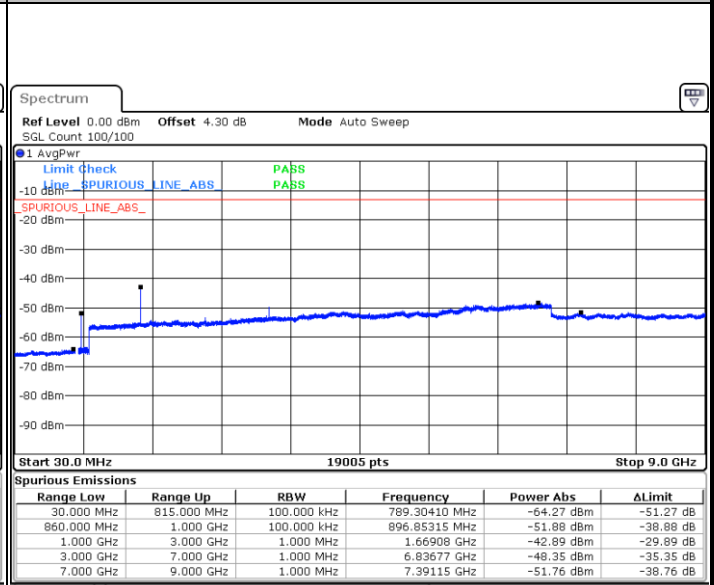

LTE Band 5 / 3MHz

Middle Channel / QPSK

Middle Channel / 16QAM

Date: 9 SEP.2018 10:58:53

Date: 9 SEP.2018 10:59:48

Highest Channel / QPSK

Highest Channel / 16QAM

Date: 9 SEP.2018 11:07:52

Date: 9 SEP.2018 11:08:46

LTE Band 5 / 5MHz

Lowest Channel / QPSK

Date: 9 SEP.2018 11:16:50

Lowest Channel / 16QAM

Date: 9 SEP.2018 11:17:45

Middle Channel / QPSK

Date: 9 SEP.2018 11:19:19

Middle Channel / 16QAM

Date: 9 SEP.2018 11:20:14

LTE Band 5 / 5MHz

Highest Channel / QPSK

Highest Channel / 16QAM

LTE Band 5 / 10MHz

Lowest Channel / QPSK

Lowest Channel / 16QAM