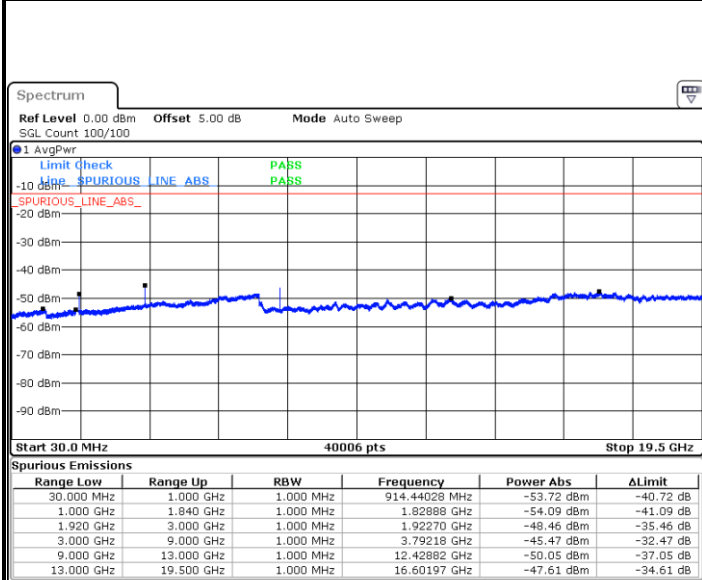

LTE Band 2 / 15MHz

Highest Channel / QPSK

Date: 9 SEP 2018 22:12:44

Highest Channel / 16QAM

Date: 9 SEP 2018 22:13:39

LTE Band 2 / 20MHz

Lowest Channel / QPSK

Date: 9 SEP 2018 22:19:50

Lowest Channel / 16QAM

Date: 9 SEP 2018 22:20:45

LTE Band 2 / 20MHz

Middle Channel / QPSK

Date: 9 SEP 2018 22:22:23

Middle Channel / 16QAM

Date: 9 SEP 2018 22:23:19

Highest Channel / QPSK

Date: 9 SEP 2018 22:29:29

Highest Channel / 16QAM

Date: 9 SEP 2018 22:30:25

LTE Band 2 / 1.4MHz

Lowest Channel / 64QAM

Middle Channel / 64QAM

Date: 9 SEP 2018 22:59:08

Date: 9 SEP 2018 22:59:52