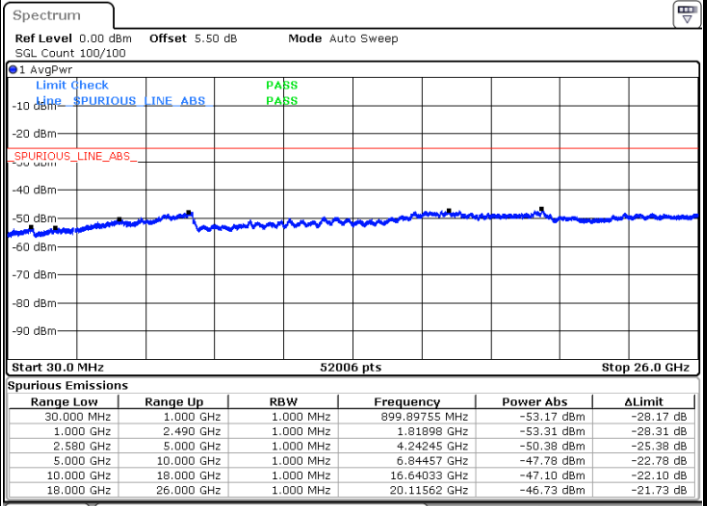

Date: 9 SEP 2018 15:42:28

Date: 9 SEP 2018 15:43:23

LTE Band7 / 15MHz

Highest Channel / QPSK

Highest Channel / 16QAM

Date: 9 SEP 2018 15:51:12

Date: 9 SEP 2018 15:50:17

LTE Band 7 / 20MHz

Lowest Channel / QPSK

Lowest Channel / 16QAM

Date: 9 SEP 2018 15:58:21

Date: 9 SEP 2018 15:57:26

LTE Band 7 / 20MHz

Middle Channel / QPSK

Middle Channel / 16QAM

Date: 9 SEP 2018 15:59:15

Date: 9 SEP 2018 16:00:10

Highest Channel / QPSK

Highest Channel / 16QAM

Date: 9 SEP 2018 16:07:59

Date: 9 SEP 2018 16:07:04

LTE Band 7 / 5MHz

Lowest Channel / 64QAM

Middle Channel / 64QAM