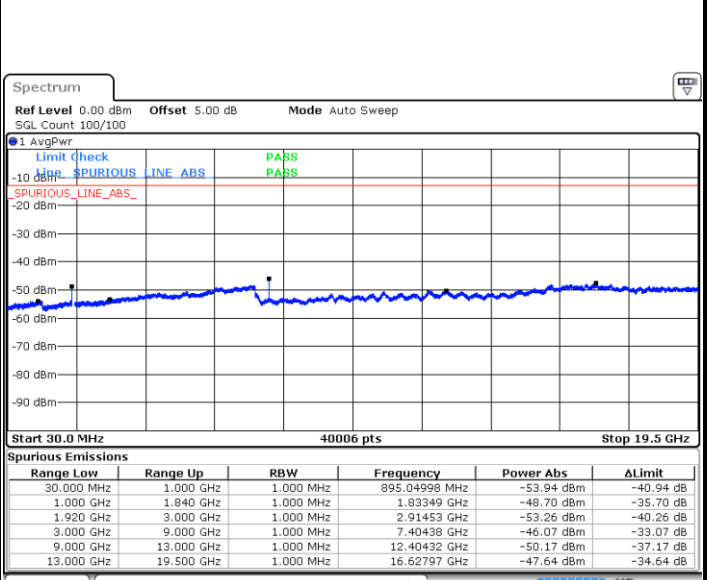

LTE Band 2 / 15MHz

Highest Channel / QPSK

Date: 9 SEP 2018 22:12:44

Highest Channel / 16QAM

Date: 9 SEP 2018 22:13:39

LTE Band 2 / 20MHz

Lowest Channel / QPSK

Date: 9 SEP 2018 22:19:50

Lowest Channel / 16QAM

Date: 9 SEP 2018 22:20:45

LTE Band 2 / 20MHz

Middle Channel / QPSK

Date: 9 SEP 2018 22:22:23

Middle Channel / 16QAM

Date: 9 SEP 2018 22:23:19

Highest Channel / QPSK

Date: 9 SEP 2018 22:29:29

Highest Channel / 16QAM

Date: 9 SEP 2018 22:30:25

LTE Band 2 / 1.4MHz

Lowest Channel / 64QAM

Middle Channel / 64QAM

Date: 9 SEP 2018 22:59:08

Date: 9 SEP 2018 22:59:52