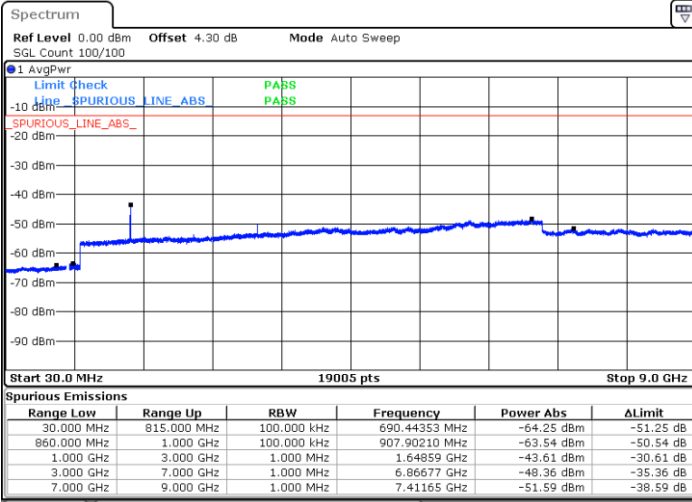

Middle Channel / 16QAM

Date: 9 SEP.2018 11:20:14

LTE Band 5 / 5MHz

Highest Channel / QPSK

Highest Channel / 16QAM

LTE Band 5 / 10MHz

Lowest Channel / QPSK

Lowest Channel / 16QAM

LTE Band 5 / 10MHz

Middle Channel / QPSK

Date: 9 SEP.2018 11:42:47

Middle Channel / 16QAM

Date: 9 SEP.2018 11:43:42

Highest Channel / QPSK

Date: 9 SEP.2018 11:51:46

Highest Channel / 16QAM

Date: 9 SEP.2018 11:52:40

LTE Band 5 / 1.4MHz

Lowest Channel / 64QAM

Middle Channel / 64QAM

Date: 9 SEP.2018 13:06:39

Date: 9 SEP.2018 13:07:53

Highest Channel / 64QAM

Date: 9 SEP.2018 13:12:23

LTE Band 5 / 3MHz

Lowest Channel / 64QAM

Middle Channel / 64QAM

Date: 9 SEP.2018 13:16:52

Date: 9 SEP.2018 13:18:06

Highest Channel / 64QAM

Date: 9 SEP.2018 13:22:36

LTE Band 5 / 5MHz