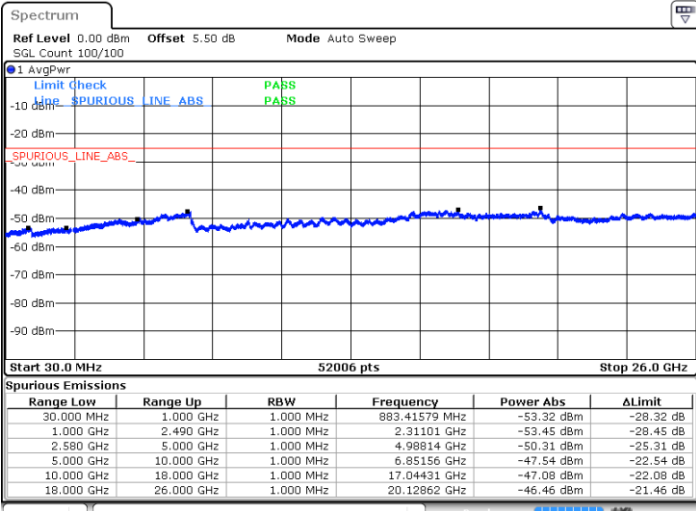

Middle Channel / 64QAM

Date: 9 SEP.2018 13:37:18

Date: 9 SEP.2018 13:38:32

Highest Channel / 64QAM

Date: 9 SEP.2018 13:43:02

LTE Band 7 / 5MHz

Lowest Channel / QPSK

Lowest Channel / 16QAM

Date: 9 SEP 2018 15:08:00

Date: 9 SEP 2018 15:07:05

Middle Channel / QPSK

Middle Channel / 16QAM

Date: 9 SEP 2018 15:08:54

Date: 9 SEP 2018 15:09:49

LTE Band 7 / 5MHz

Highest Channel / QPSK

Date: 9 SEP 2018 15:17:38

Highest Channel / 16QAM

Date: 9 SEP 2018 15:16:43

LTE Band 7 / 10MHz

Lowest Channel / QPSK

Date: 9 SEP 2018 15:24:47

Lowest Channel / 16QAM

Date: 9 SEP 2018 15:23:52

LTE Band 7 / 10MHz

Middle Channel / QPSK

Middle Channel / 16QAM

Date: 9 SEP 2018 15:25:41

Date: 9 SEP 2018 15:26:36

Highest Channel / QPSK

Highest Channel / 16QAM

Date: 9 SEP 2018 15:34:25