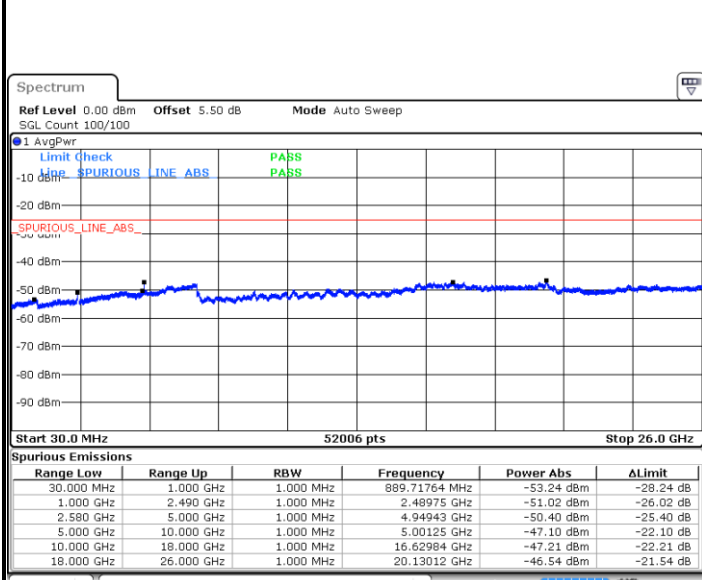

Middle Channel / 64QAM

Date: 9 SEP.2018 13:37:18

Date: 9 SEP.2018 13:38:32

Highest Channel / 64QAM

Date: 9 SEP.2018 13:43:02

LTE Band 7 / 5MHz

Lowest Channel / QPSK

Lowest Channel / 16QAM

Date: 9 SEP 2018 15:08:00

Date: 9 SEP 2018 15:07:05

Middle Channel / QPSK

Middle Channel / 16QAM

Date: 9 SEP 2018 15:08:54

Date: 9 SEP 2018 15:09:49

LTE Band 7 / 5MHz

Highest Channel / QPSK

Date: 9 SEP 2018 15:17:38

Highest Channel / 16QAM

Date: 9 SEP 2018 15:16:43

LTE Band 7 / 10MHz

Lowest Channel / QPSK

Date: 9 SEP 2018 15:24:47

Lowest Channel / 16QAM

Date: 9 SEP 2018 15:23:52

LTE Band 7 / 10MHz

Middle Channel / QPSK

Middle Channel / 16QAM

Date: 9 SEP 2018 15:25:41

Date: 9 SEP 2018 15:26:36

Highest Channel / QPSK

Highest Channel / 16QAM

Date: 9 SEP 2018 15:34:25