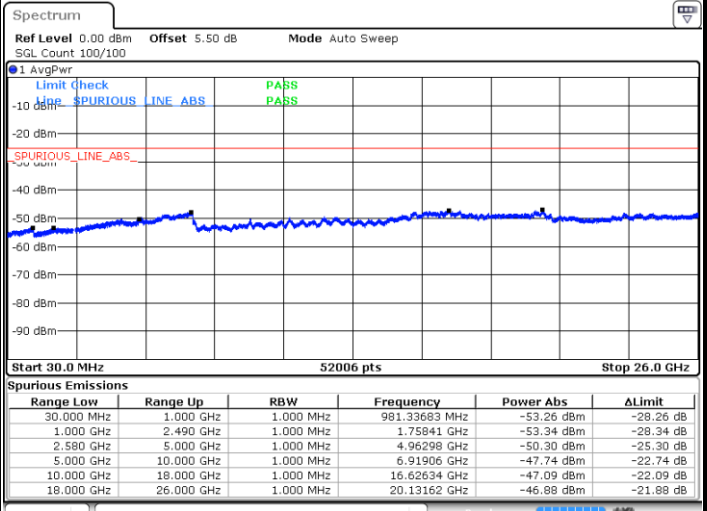

Date: 9 SEP 2018 15:08:00

Date: 9 SEP 2018 15:07:05

Middle Channel / QPSK

Middle Channel / 16QAM

Date: 9 SEP 2018 15:08:54

Date: 9 SEP 2018 15:09:49

LTE Band 7 / 5MHz

Highest Channel / QPSK

Date: 9 SEP 2018 15:17:38

Highest Channel / 16QAM

Date: 9 SEP 2018 15:16:43

LTE Band 7 / 10MHz

Lowest Channel / QPSK

Date: 9 SEP 2018 15:24:47

Lowest Channel / 16QAM

Date: 9 SEP 2018 15:23:52

LTE Band 7 / 10MHz

Middle Channel / QPSK

Middle Channel / 16QAM

Date: 9 SEP 2018 15:25:41

Date: 9 SEP 2018 15:26:36

Highest Channel / QPSK

Highest Channel / 16QAM

Date: 9 SEP 2018 15:34:25