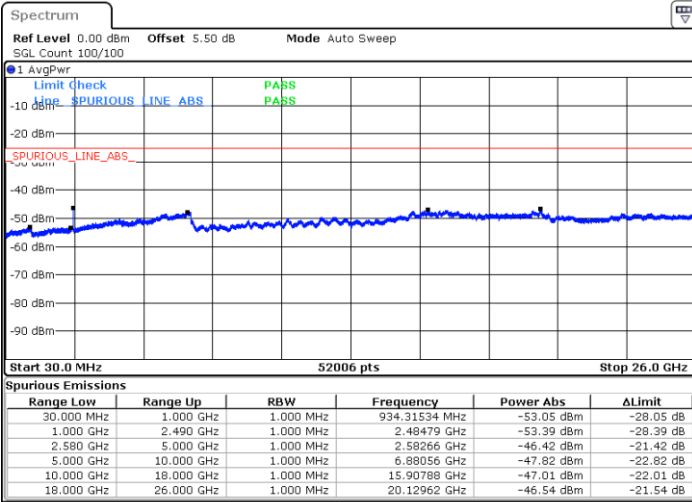

Date: 9 SEP 2018 15:33:30

LTE Band 7 / 15MHz

Lowest Channel / QPSK

Lowest Channel / 16QAM

Date: 9 SEP 2018 15:41:34

Date: 9 SEP 2018 15:40:39

Middle Channel / QPSK

Middle Channel / 16QAM

Date: 9 SEP 2018 15:42:28

Date: 9 SEP 2018 15:43:23

LTE Band7 / 15MHz

Highest Channel / QPSK

Highest Channel / 16QAM

Date: 9 SEP 2018 15:51:12

Date: 9 SEP 2018 15:50:17

LTE Band 7 / 20MHz

Lowest Channel / QPSK

Lowest Channel / 16QAM

Date: 9 SEP 2018 15:58:21

Date: 9 SEP 2018 15:57:26

LTE Band 7 / 20MHz

Middle Channel / QPSK

Middle Channel / 16QAM

Date: 9 SEP 2018 15:59:15

Date: 9 SEP 2018 16:00:10

Highest Channel / QPSK

Highest Channel / 16QAM

Date: 9 SEP 2018 16:07:59

Date: 9 SEP 2018 16:07:04

LTE Band 7 / 5MHz

Lowest Channel / 64QAM

Middle Channel / 64QAM