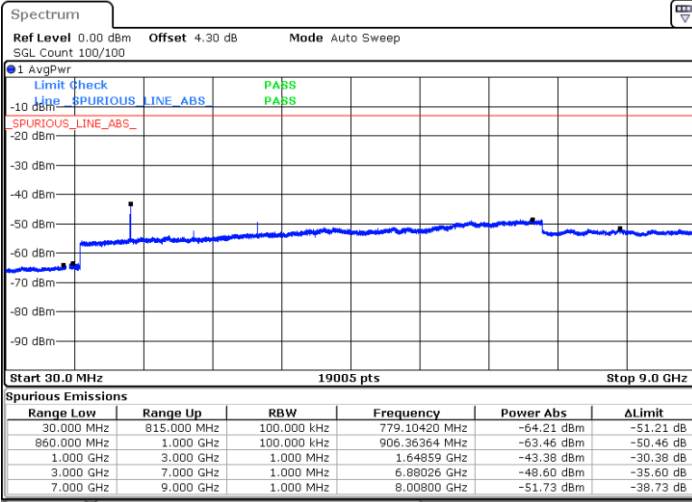

Lowest Channel / 64QAM

Middle Channel / 64QAM

Date: 9 SEP 2018 23:41:07

Date: 9 SEP 2018 23:42:02

Highest Channel / 64QAM

Date: 9 SEP 2018 23:42:58

LTE Band 2 / 20MHz

Lowest Channel / 64QAM

Middle Channel / 64QAM

Date: 9 SEP 2018 23:57:21

Date: 9 SEP 2018 23:58:17

Highest Channel / 64QAM

Date: 10 SEP 2018 00:08:17

LTE Band 5 / 1.4MHz

Lowest Channel / QPSK

Lowest Channel / 16QAM

Date: 9 SEP.2018 10:35:58

Date: 9 SEP.2018 10:36:53

Middle Channel / QPSK

Middle Channel / 16QAM

Date: 9 SEP.2018 10:38:27

Date: 9 SEP.2018 10:39:22

LTE Band 5 / 1.4MHz

Highest Channel / QPSK

Date: 9 SEP.2018 10:47:26

Highest Channel / 16QAM

Date: 9 SEP.2018 10:48:20

LTE Band 5 / 3MHz

Lowest Channel / QPSK

Date: 9 SEP.2018 10:56:24

Lowest Channel / 16QAM

Date: 9 SEP.2018 10:57:19