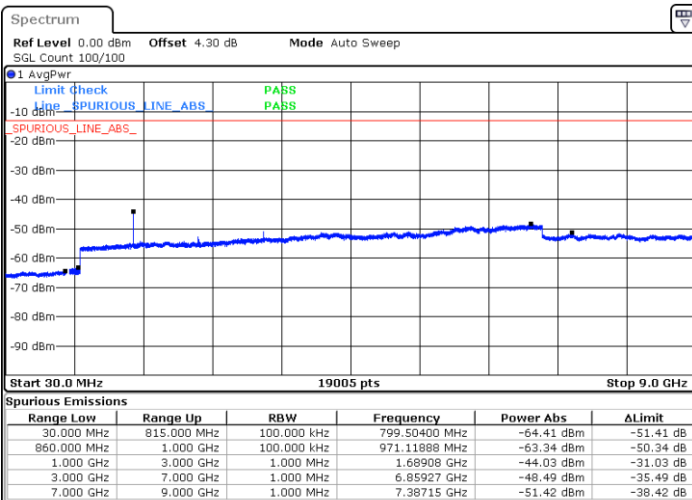

LTE Band 5 / 3MHz

Lowest Channel / 64QAM

Middle Channel / 64QAM

Date: 9 SEP.2018 13:16:52

Date: 9 SEP.2018 13:18:06

Highest Channel / 64QAM

Date: 9 SEP.2018 13:22:36

LTE Band 5 / 5MHz

Lowest Channel / 64QAM

Middle Channel / 64QAM

Date: 9 SEP.2018 13:27:05

Date: 9 SEP.2018 13:28:19

Highest Channel / 64QAM

Date: 9 SEP.2018 13:32:49

LTE Band 5 / 10MHz

Lowest Channel / 64QAM

Middle Channel / 64QAM

Date: 9 SEP.2018 13:37:18

Date: 9 SEP.2018 13:38:32

Highest Channel / 64QAM

Date: 9 SEP.2018 13:43:02

LTE Band 7 / 5MHz

Lowest Channel / QPSK

Lowest Channel / 16QAM