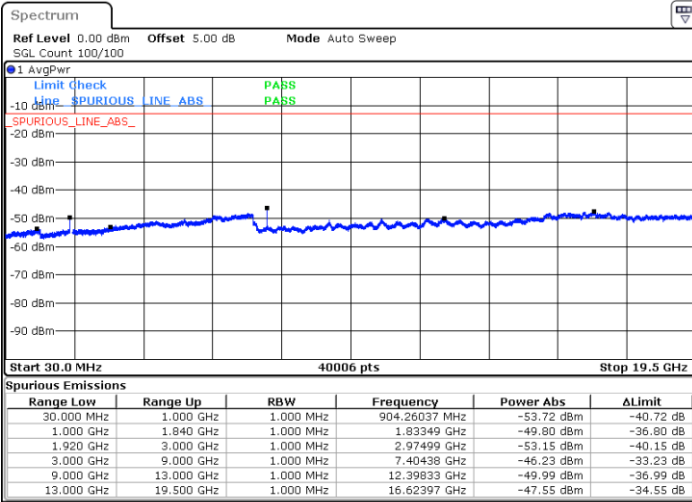

LTE Band 2 / 10MHz

Lowest Channel / 64QAM

Middle Channel / 64QAM

Date: 9 SEP 2018 23:38:21

Date: 9 SEP 2018 23:39:16

Highest Channel / 64QAM

Date: 9 SEP 2018 23:40:11

LTE Band 2 / 15MHz

Lowest Channel / 64QAM

Middle Channel / 64QAM

Date: 9 SEP 2018 23:41:07

Date: 9 SEP 2018 23:42:02

Highest Channel / 64QAM

Date: 9 SEP 2018 23:42:58

LTE Band 2 / 20MHz

Lowest Channel / 64QAM

Middle Channel / 64QAM

Date: 9 SEP 2018 23:57:21

Date: 9 SEP 2018 23:58:17

Highest Channel / 64QAM

Date: 10 SEP 2018 00:08:17

LTE Band 5 / 1.4MHz

Lowest Channel / QPSK

Lowest Channel / 16QAM