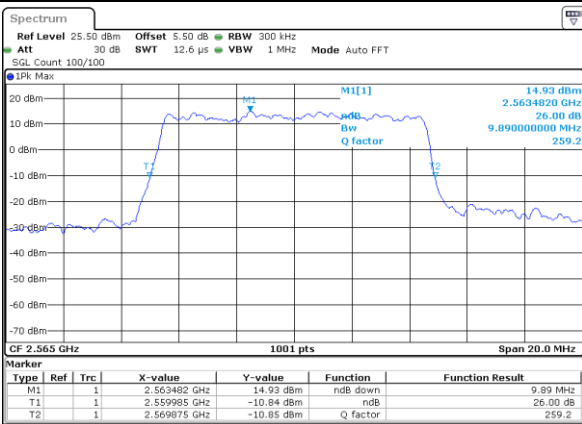

Highest Channel / 5MHz / QPSK

Date: 9 SEP 2018 15:10:53

Highest Channel / 5MHz / 16QAM

Date: 9 SEP 2018 15:11:15

LTE Band 7

Lowest Channel / 10MHz / QPSK

Date: 9 SEP 2018 15:18:00

Lowest Channel / 10MHz / 16QAM

Date: 9 SEP 2018 15:18:21

Middle Channel / 10MHz / QPSK

Date: 9 SEP 2018 15:27:19

Middle Channel / 10MHz / 16QAM

Date: 9 SEP 2018 15:26:58

Highest Channel / 10MHz / QPSK

Date: 9 SEP 2018 15:27:40

Highest Channel / 10MHz / 16QAM

Date: 9 SEP 2018 15:28:01

LTE Band 7

Lowest Channel / 15MHz / QPSK

Date: 9 SEP 2018 15:34:47

Lowest Channel / 15MHz / 16QAM

Date: 9 SEP 2018 15:35:08

Middle Channel / 15MHz / QPSK

Date: 9 SEP 2018 15:44:06