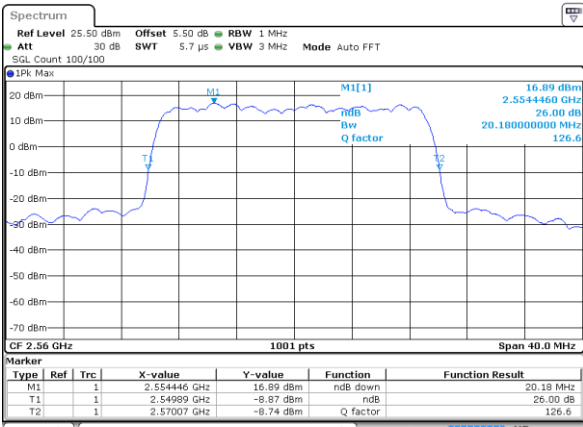

Middle Channel / 15MHz / 16QAM

Date: 9 SEP 2018 15:43:45

Highest Channel / 15MHz / QPSK

Date: 9 SEP 2018 15:44:27

Highest Channel / 15MHz / 16QAM

Date: 9 SEP 2018 15:44:49

LTE Band 7

Lowest Channel / 20MHz / QPSK

Date: 9 SEP 2018 15:51:34

Lowest Channel / 20MHz / 16QAM

Date: 9 SEP 2018 15:51:55

Middle Channel / 20MHz / QPSK

Date: 9 SEP 2018 16:00:53

Middle Channel / 20MHz / 16QAM

Date: 9 SEP 2018 16:00:32

Highest Channel / 20MHz / QPSK

Date: 9 SEP 2018 16:01:14

Highest Channel / 20MHz / 16QAM

Date: 9 SEP 2018 16:01:35

LTE Band 7

Lowest Channel / 5MHz / 64QAM

Date: 9 SEP 2018 16:35:56

Lowest Channel / 10MHz / 64QAM

Date: 9 SEP 2018 16:37:00