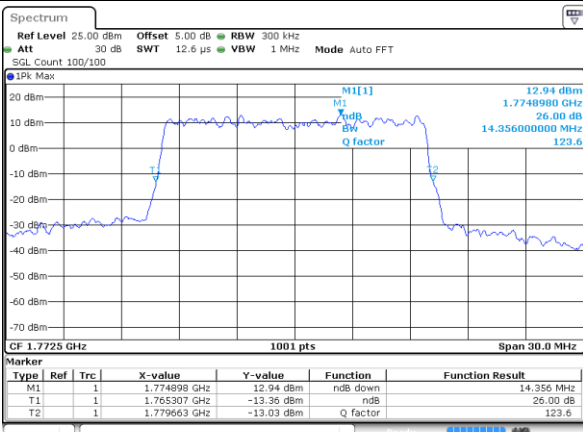

Middle Channel / 10MHz / 64QAM

Date: 10 SEP 2018 11:12:14

Highest Channel / 5MHz / 64QPSK

Date: 10 SEP 2018 10:57:54

Highest Channel / 10MHz / 64QAM

Date: 10 SEP 2018 11:14:42

LTE Band 66

Lowest Channel / 15MHz / 64QPSK

Date: 10 SEP 2018 11:21:33

Lowest Channel / 20MHz / 64QAM

Date: 10 SEP 2018 11:55:21

Middle Channel / 15MHz / 64QPSK

Date: 10 SEP 2018 11:42:57

Middle Channel / 20MHz / 64QAM

Date: 10 SEP 2018 13:40:01

Highest Channel / 15MHz / 64QPSK

Date: 10 SEP 2018 11:45:57

Highest Channel / 20MHz / 64QAM

Date: 10 SEP 2018 13:44:23

Occupied Bandwidth

Mode	LTE Band 2 : 99%OBW(MHz)											
	1.4MHz		3MHz		5MHz		10MHz		15MHz		20MHz	
Mod.	QPSK	16QAM	QPSK	16QAM	QPSK	16QAM	QPSK	16QAM	QPSK	16QAM	QPSK	16QAM
Lowest CH	1.09	1.09	2.71	2.7	4.49	4.5	8.95	8.99	13.43	13.46	18.38	18.5
Middle CH	1.09	1.09	2.72	2.7	4.49	4.48	9.09	8.99	13.46	13.37	18.42	18.26
Highest CH	1.09	1.1	2.72	2.72	4.5	4.5	9.07	8.97	13.46	13.49	18.22	18.62
Mode	LTE Band 2 : 99%OBW(MHz)											
	1.4MHz		3MHz		5MHz		10MHz		15MHz		20MHz	
Mod.	64QAM		64QAM		64QAM		64QAM		64QAM		64QAM	
Lowest CH	1.09		2.74		4.48		9.09		13.43		18.38	
Middle CH	1.09		2.72		4.48		9.03		13.4		18.42	
Highest CH	1.09		2.73		4.47		8.99		13.46		18.38	