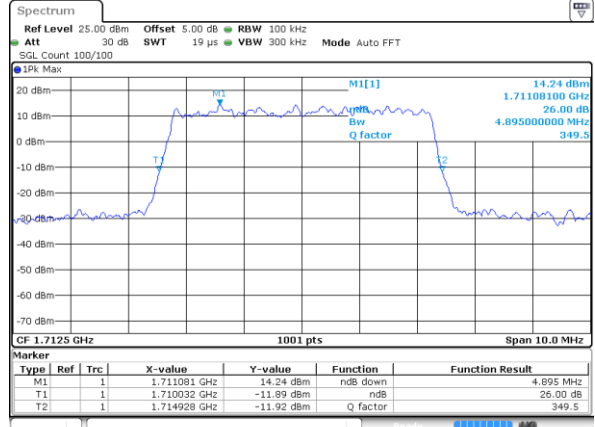

Date: 10 SEP 2018 10:01:06

Highest Channel / 1.4MHz / 16QAM

Date: 10 SEP 2018 10:01:31

LTE Band 66

Lowest Channel / 3MHz / QPSK

Date: 10 SEP 2018 10:13:11

Lowest Channel / 3MHz / 16QAM

Date: 10 SEP 2018 10:24:56

Middle Channel / 3MHz / QPSK

Date: 10 SEP 2018 10:32:48

Middle Channel / 3MHz / 16QAM

Date: 10 SEP 2018 10:32:28

Highest Channel / 3MHz / QPSK

Date: 10 SEP 2018 10:37:06

Highest Channel / 3MHz / 16QAM

Date: 10 SEP 2018 10:36:43

LTE Band 66

Lowest Channel / 5MHz / QPSK

Date: 10 SEP 2018 10:45:59

Lowest Channel / 5MHz / 16QAM

Date: 10 SEP 2018 10:46:26

Middle Channel / 5MHz / QPSK

Date: 10 SEP 2018 10:52:18

Middle Channel / 5MHz / 16QAM

Date: 10 SEP 2018 10:52:43

Highest Channel / 5MHz / QPSK

Date: 10 SEP 2018 10:59:44

Highest Channel / 5MHz / 16QAM

Date: 10 SEP 2018 10:59:22

LTE Band 66

Lowest Channel / 10MHz / QPSK

Date: 10 SEP 2018 11:04:48