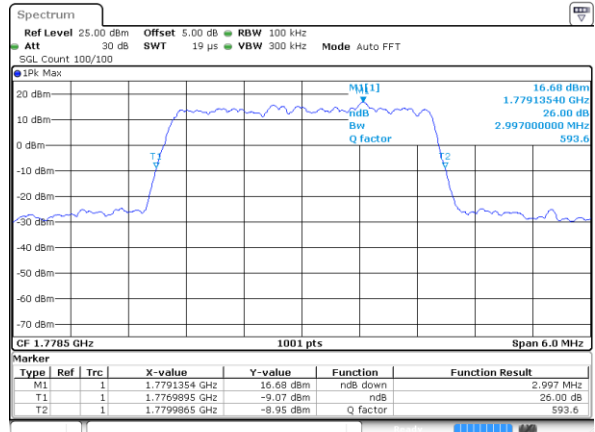

Date: 10 SEP 2018 10:01:06

Highest Channel / 1.4MHz / 16QAM

Date: 10 SEP 2018 10:01:31

LTE Band 66

Lowest Channel / 3MHz / QPSK

Date: 10 SEP 2018 10:13:11

Lowest Channel / 3MHz / 16QAM

Date: 10 SEP 2018 10:24:56

Middle Channel / 3MHz / QPSK

Date: 10 SEP 2018 10:32:48

Middle Channel / 3MHz / 16QAM

Date: 10 SEP 2018 10:32:28

Highest Channel / 3MHz / QPSK

Date: 10 SEP 2018 10:37:06

Highest Channel / 3MHz / 16QAM

Date: 10 SEP 2018 10:36:43

LTE Band 66

Lowest Channel / 5MHz / QPSK

Date: 10 SEP 2018 10:45:59

Lowest Channel / 5MHz / 16QAM

Date: 10 SEP 2018 10:46:26

Middle Channel / 5MHz / QPSK

Date: 10 SEP 2018 10:52:18

Middle Channel / 5MHz / 16QAM

Date: 10 SEP 2018 10:52:43

Highest Channel / 5MHz / QPSK

Date: 10 SEP 2018 10:59:44

Highest Channel / 5MHz / 16QAM

Date: 10 SEP 2018 10:59:22

LTE Band 66

Lowest Channel / 10MHz / QPSK

Date: 10 SEP 2018 11:04:48