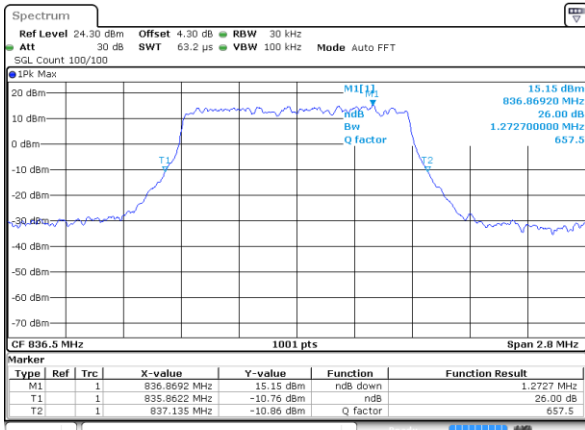

Date: 9 SEP 2018 23:09:10

LTE Band 5

Lowest Channel / 1.4MHz / QPSK

Date: 9 SEP 2018 10:28:34

Lowest Channel / 1.4MHz / 16QAM

Date: 9 SEP 2018 10:28:24

Middle Channel / 1.4MHz / QPSK

Date: 9 SEP 2018 10:37:23

Middle Channel / 1.4MHz / 16QAM

Date: 9 SEP 2018 10:37:33

Highest Channel / 1.4MHz / QPSK

Date: 9 SEP 2018 10:39:52

Highest Channel / 1.4MHz / 16QAM

Date: 9 SEP 2018 10:40:02

LTE Band 5

Lowest Channel / 3MHz / QPSK