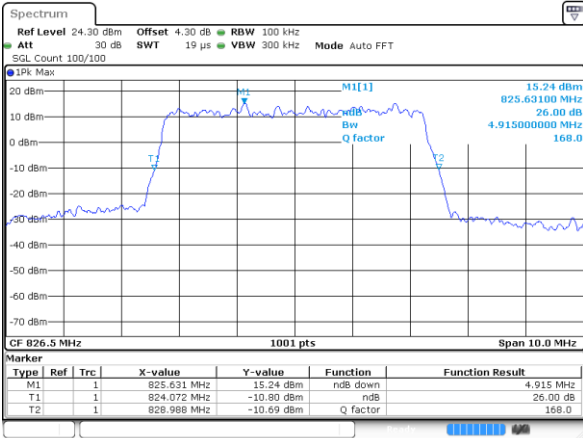

Highest Channel / 3MHz / 64QAM

Date: 9 SEP 2018 13:18:27

LTE Band 5

Lowest Channel / 5MHz / 64QAM

Date: 9 SEP 2018 13:22:56

Lowest Channel / 10MHz / 64QAM

Date: 9 SEP 2018 13:33:09

Middle Channel / 5MHz / 64QAM

Date: 9 SEP 2018 13:27:26

Middle Channel / 10MHz / 64QAM

Date: 9 SEP 2018 13:37:39

Highest Channel / 5MHz / 64QAM

Date: 9 SEP 2018 13:28:40

Highest Channel / 10MHz / 64QAM

Date: 9 SEP 2018 13:38:53

LTE Band 7