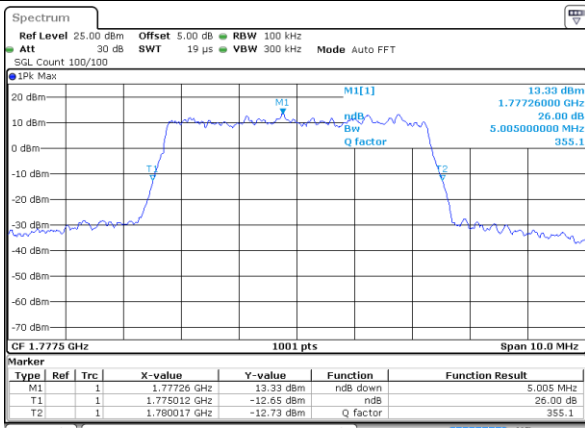

Date: 10 SEP 2018 10:14:37

Middle Channel / 1.4MHz / 64QPSK

Date: 10 SEP 2018 09:57:46

Middle Channel / 3MHz / 64QAM

Date: 10 SEP 2018 10:32:06

Highest Channel / 1.4MHz / 64QPSK

Date: 10 SEP 2018 10:01:55

Highest Channel / 3MHz / 64QAM

Date: 10 SEP 2018 10:36:19

LTE Band 66

Lowest Channel / 5MHz / 64QPSK

Date: 10 SEP 2018 10:46:49

Lowest Channel / 10MHz / 64QAM

Date: 10 SEP 2018 11:05:25

Middle Channel / 5MHz / 64QPSK

Date: 10 SEP 2018 10:53:02

Middle Channel / 10MHz / 64QAM

Date: 10 SEP 2018 11:12:14

Highest Channel / 5MHz / 64QPSK

Date: 10 SEP 2018 10:57:54

Highest Channel / 10MHz / 64QAM

Date: 10 SEP 2018 11:14:42

LTE Band 66

Lowest Channel / 15MHz / 64QPSK