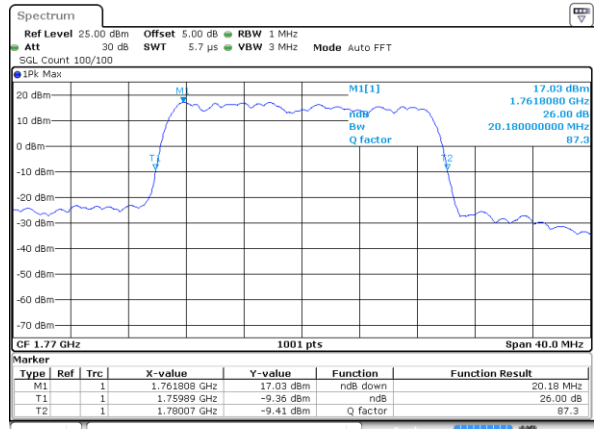

Highest Channel / 10MHz / 16QAM

Date: 10 SEP 2018 11:14:21

LTE Band 66

Lowest Channel / 15MHz / QPSK

Date: 10 SEP 2018 11:20:47

Lowest Channel / 15MHz / 16QAM

Date: 10 SEP 2018 11:21:12

Middle Channel / 15MHz / QPSK

Date: 10 SEP 2018 11:43:41

Middle Channel / 15MHz / 16QAM

Date: 10 SEP 2018 11:43:19

Highest Channel / 15MHz / QPSK

Date: 10 SEP 2018 11:44:39

Highest Channel / 15MHz / 16QAM

Date: 10 SEP 2018 11:45:20

LTE Band 66

Lowest Channel / 20MHz / QPSK

Date: 10 SEP 2018 11:53:26

Lowest Channel / 20MHz / 16QAM

Date: 10 SEP 2018 11:54:35

Middle Channel / 20MHz / QPSK

Date: 10 SEP 2018 13:38:59

Middle Channel / 20MHz / 16QAM

Date: 10 SEP 2018 13:39:32

Highest Channel / 20MHz / QPSK

Date: 10 SEP 2018 13:42:30

Highest Channel / 20MHz / 16QAM

Date: 10 SEP 2018 13:43:25

LTE Band 66

Lowest Channel / 1.4MHz / 64QPSK

Date: 10 SEP 2018 09:44:46

Lowest Channel / 3MHz / 64QAM