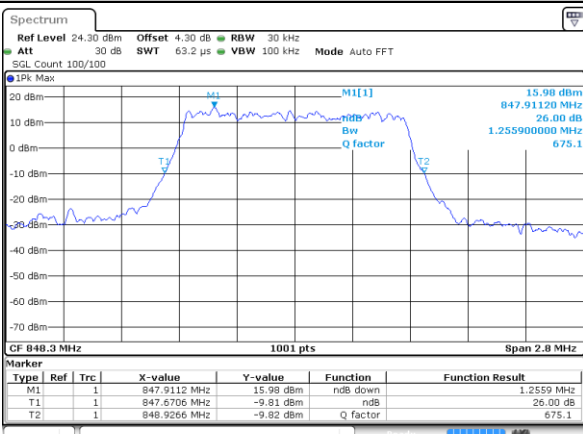

Date: 9 SEP 2018 11:41:53

Highest Channel / 10MHz / QPSK

Date: 9 SEP 2018 11:44:12

Highest Channel / 10MHz / 16QAM

Date: 9 SEP 2018 11:44:22

LTE Band 5

Lowest Channel / 1.4MHz / 64QAM

Date: 9 SEP 2018 13:02:30

Lowest Channel / 3MHz / 64QAM

Date: 9 SEP 2018 13:12:43

Middle Channel / 1.4MHz / 64QAM

Date: 9 SEP 2018 13:07:00

Middle Channel / 3MHz / 64QAM

Date: 9 SEP 2018 13:17:13

Highest Channel / 1.4MHz / 64QAM

Date: 9 SEP 2018 13:08:14

Highest Channel / 3MHz / 64QAM

Date: 9 SEP 2018 13:18:27

LTE Band 5

Lowest Channel / 5MHz / 64QAM

Date: 9 SEP 2018 13:22:56

Lowest Channel / 10MHz / 64QAM

Date: 9 SEP 2018 13:33:09

Middle Channel / 5MHz / 64QAM