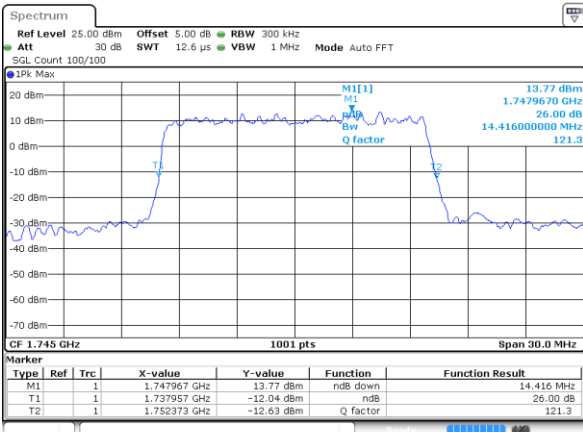

Date: 10 SEP 2018 10:36:19

LTE Band 66

Lowest Channel / 5MHz / 64QPSK

Date: 10 SEP 2018 10:46:49

Lowest Channel / 10MHz / 64QAM

Date: 10 SEP 2018 11:05:25

Middle Channel / 5MHz / 64QPSK

Date: 10 SEP 2018 10:53:02

Middle Channel / 10MHz / 64QAM

Date: 10 SEP 2018 11:12:14

Highest Channel / 5MHz / 64QPSK

Date: 10 SEP 2018 10:57:54

Highest Channel / 10MHz / 64QAM

Date: 10 SEP 2018 11:14:42

LTE Band 66

Lowest Channel / 15MHz / 64QPSK

Date: 10 SEP 2018 11:21:33

Lowest Channel / 20MHz / 64QAM

Date: 10 SEP 2018 11:55:21

Middle Channel / 15MHz / 64QPSK

Date: 10 SEP 2018 11:42:57

Middle Channel / 20MHz / 64QAM

Date: 10 SEP 2018 13:40:01

Highest Channel / 15MHz / 64QPSK