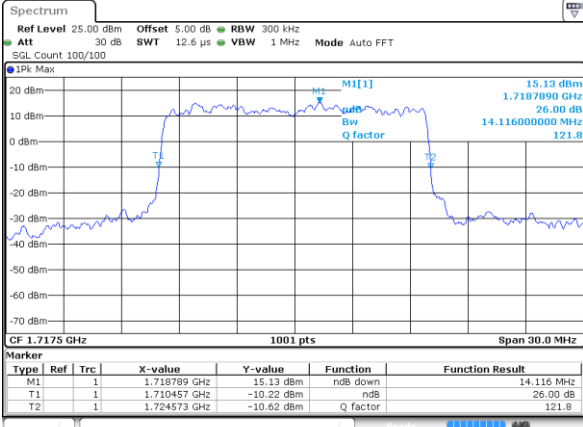

Date: 10 SEP 2018 10:52:43

Highest Channel / 5MHz / QPSK

Date: 10 SEP 2018 10:59:44

Highest Channel / 5MHz / 16QAM

Date: 10 SEP 2018 10:59:22

LTE Band 66

Lowest Channel / 10MHz / QPSK

Date: 10 SEP 2018 11:04:48

Lowest Channel / 10MHz / 16QAM

Date: 10 SEP 2018 11:05:10

Middle Channel / 10MHz / QPSK

Date: 10 SEP 2018 11:12:49

Middle Channel / 10MHz / 16QAM

Date: 10 SEP 2018 11:12:36

Highest Channel / 10MHz / QPSK

Date: 10 SEP 2018 11:13:55

Highest Channel / 10MHz / 16QAM

Date: 10 SEP 2018 11:14:21

LTE Band 66

Lowest Channel / 15MHz / QPSK

Date: 10 SEP 2018 11:20:47

Lowest Channel / 15MHz / 16QAM

Date: 10 SEP 2018 11:21:12

Middle Channel / 15MHz / QPSK

Date: 10 SEP 2018 11:43:41

Middle Channel / 15MHz / 16QAM

Date: 10 SEP 2018 11:43:19

Highest Channel / 15MHz / QPSK

Date: 10 SEP 2018 11:44:39

Highest Channel / 15MHz / 16QAM

Date: 10 SEP 2018 11:45:20

LTE Band 66