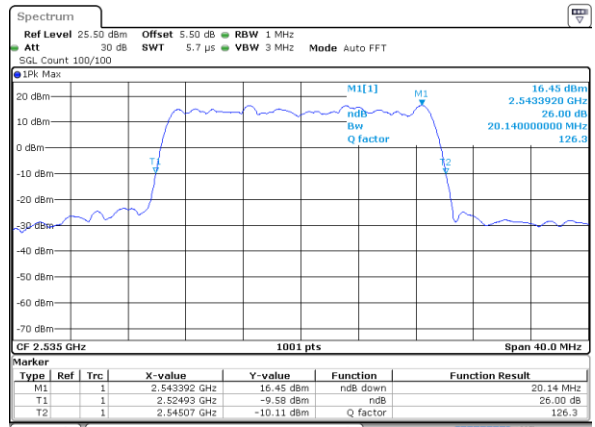

Middle Channel / 15MHz / 16QAM

Date: 9 SEP 2018 15:43:45

Highest Channel / 15MHz / QPSK

Date: 9 SEP 2018 15:44:27

Highest Channel / 15MHz / 16QAM

Date: 9 SEP 2018 15:44:49

LTE Band 7

Lowest Channel / 20MHz / QPSK

Date: 9 SEP 2018 15:51:34

Lowest Channel / 20MHz / 16QAM

Date: 9 SEP 2018 15:51:55

Middle Channel / 20MHz / QPSK

Date: 9 SEP 2018 16:00:53

Middle Channel / 20MHz / 16QAM

Date: 9 SEP 2018 16:00:32

Highest Channel / 20MHz / QPSK

Date: 9 SEP 2018 16:01:14

Highest Channel / 20MHz / 16QAM

Date: 9 SEP 2018 16:01:35

LTE Band 7

Lowest Channel / 5MHz / 64QAM

Date: 9 SEP 2018 16:35:56

Lowest Channel / 10MHz / 64QAM

Date: 9 SEP 2018 16:37:00