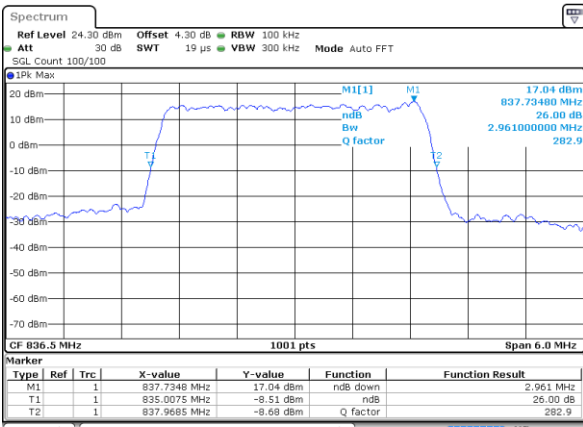

Middle Channel / 3MHz / QPSK

Date: 9 SEP 2018 10:57:49