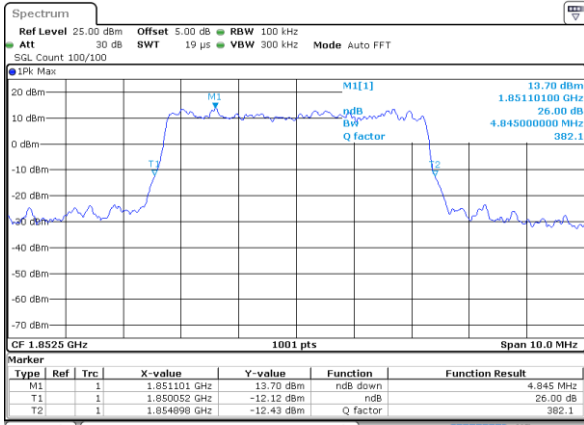

Lowest Channel / 5MHz / 64QAM

Date: 9 SEP 2018 23:07:13

Lowest Channel / 10MHz / 64QAM

Date: 9 SEP 2018 23:07:45

Middle Channel / 5MHz / 64QAM

Date: 9 SEP 2018 23:07:24

Middle Channel / 10MHz / 64QAM

Date: 9 SEP 2018 23:07:56

Highest Channel / 5MHz / 64QAM

Date: 9 SEP 2018 23:07:35

Highest Channel / 10MHz / 64QAM

Date: 9 SEP 2018 23:08:07

LTE Band 2

Lowest Channel / 15MHz / 64QAM

Date: 9 SEP 2018 23:08:17

Lowest Channel / 20MHz / 64QAM