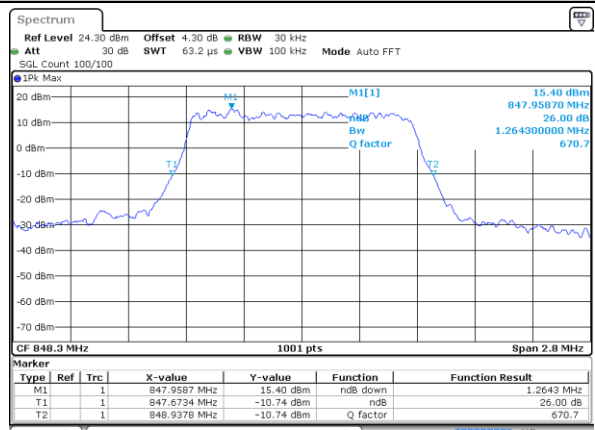

Middle Channel / 1.4MHz / 16QAM

Date: 9 SEP 2018 10:37:33

Highest Channel / 1.4MHz / QPSK

Date: 9 SEP 2018 10:39:52

Highest Channel / 1.4MHz / 16QAM

Date: 9 SEP 2018 10:40:02

LTE Band 5

Lowest Channel / 3MHz / QPSK