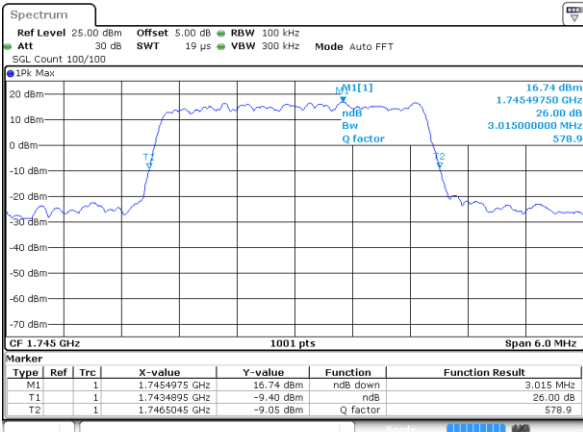

Middle Channel / 3MHz / QPSK

Date: 10 SEP 2018 10:32:48