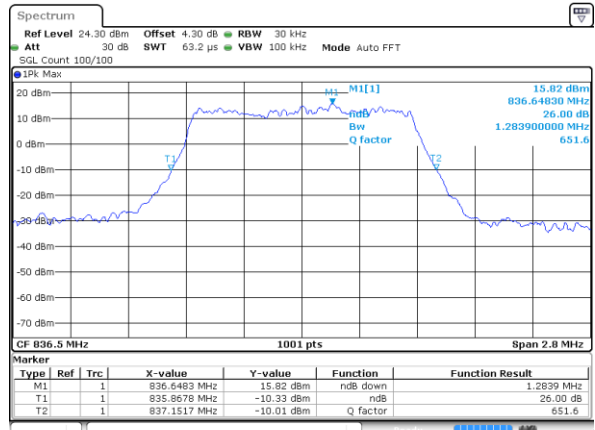

Date: 9 SEP 2018 23:09:10

LTE Band 5

Lowest Channel / 1.4MHz / QPSK

Date: 9 SEP 2018 10:28:34

Lowest Channel / 1.4MHz / 16QAM

Date: 9 SEP 2018 10:28:24

Middle Channel / 1.4MHz / QPSK

Date: 9 SEP 2018 10:37:23

Middle Channel / 1.4MHz / 16QAM

Date: 9 SEP 2018 10:37:33

Highest Channel / 1.4MHz / QPSK

Date: 9 SEP 2018 10:39:52

Highest Channel / 1.4MHz / 16QAM

Date: 9 SEP 2018 10:40:02

LTE Band 5

Lowest Channel / 3MHz / QPSK