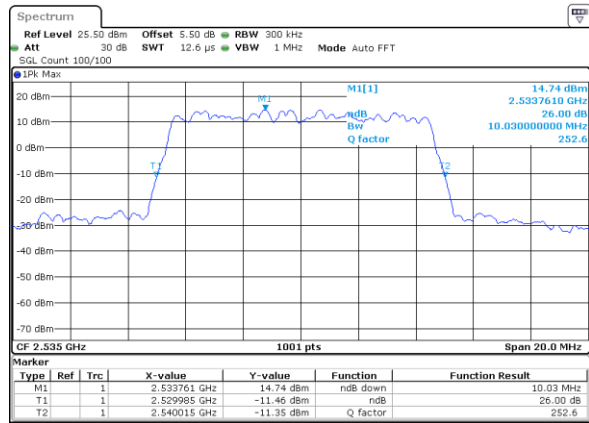

Highest Channel / 5MHz / QPSK

Date: 9 SEP 2018 15:10:53

Highest Channel / 5MHz / 16QAM

Date: 9 SEP 2018 15:11:15

LTE Band 7

Lowest Channel / 10MHz / QPSK

Date: 9 SEP 2018 15:18:00

Lowest Channel / 10MHz / 16QAM

Date: 9 SEP 2018 15:18:21

Middle Channel / 10MHz / QPSK

Date: 9 SEP 2018 15:27:19

Middle Channel / 10MHz / 16QAM

Date: 9 SEP 2018 15:26:58

Highest Channel / 10MHz / QPSK

Date: 9 SEP 2018 15:27:40

Highest Channel / 10MHz / 16QAM