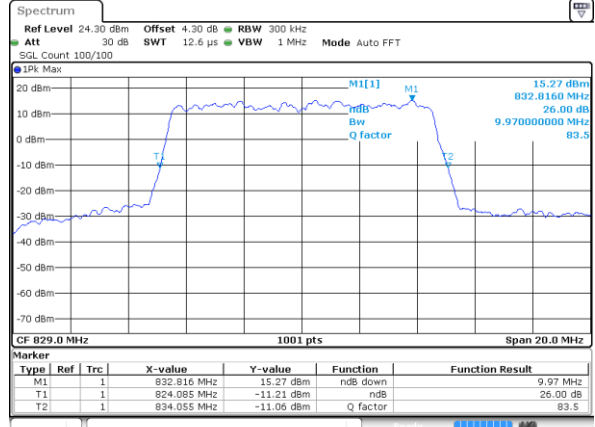

Date: 9 SEP 2018 11:00:18

Highest Channel / 3MHz / 16QAM

Date: 9 SEP 2018 11:00:28

LTE Band 5

Lowest Channel / 5MHz / QPSK

Date: 9 SEP 2018 11:09:17

Lowest Channel / 5MHz / 16QAM

Date: 9 SEP 2018 11:09:27

Middle Channel / 5MHz / QPSK

Date: 9 SEP 2018 11:18:15

Middle Channel / 5MHz / 16QAM

Date: 9 SEP 2018 11:18:25

Highest Channel / 5MHz / QPSK

Date: 9 SEP 2018 11:20:44

Highest Channel / 5MHz / 16QAM

Date: 9 SEP 2018 11:20:54

LTE Band 5

Lowest Channel / 10MHz / QPSK

Date: 9 SEP 2018 11:32:45

Lowest Channel / 10MHz / 16QAM

Date: 9 SEP 2018 11:32:55

Middle Channel / 10MHz / QPSK

Date: 9 SEP 2018 11:41:43

Middle Channel / 10MHz / 16QAM

Date: 9 SEP 2018 11:41:53

Highest Channel / 10MHz / QPSK

Date: 9 SEP 2018 11:44:12

Highest Channel / 10MHz / 16QAM

Date: 9 SEP 2018 11:44:22

LTE Band 5

Lowest Channel / 1.4MHz / 64QAM

Date: 9 SEP 2018 13:02:30