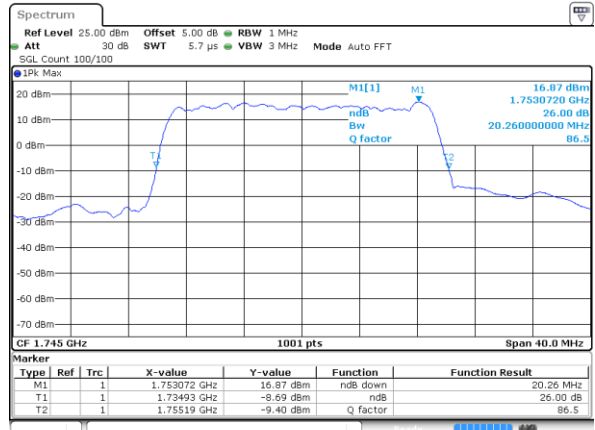

Highest Channel / 10MHz / 16QAM

Date: 10 SEP 2018 11:14:21

LTE Band 66

Lowest Channel / 15MHz / QPSK

Date: 10 SEP 2018 11:20:47

Lowest Channel / 15MHz / 16QAM

Date: 10 SEP 2018 11:21:12

Middle Channel / 15MHz / QPSK

Date: 10 SEP 2018 11:43:41

Middle Channel / 15MHz / 16QAM

Date: 10 SEP 2018 11:43:19

Highest Channel / 15MHz / QPSK

Date: 10 SEP 2018 11:44:39

Highest Channel / 15MHz / 16QAM

Date: 10 SEP 2018 11:45:20

LTE Band 66

Lowest Channel / 20MHz / QPSK

Date: 10 SEP 2018 11:53:26

Lowest Channel / 20MHz / 16QAM

Date: 10 SEP 2018 11:54:35

Middle Channel / 20MHz / QPSK

Date: 10 SEP 2018 13:38:59

Middle Channel / 20MHz / 16QAM

Date: 10 SEP 2018 13:39:32

Highest Channel / 20MHz / QPSK

Date: 10 SEP 2018 13:42:30

Highest Channel / 20MHz / 16QAM

Date: 10 SEP 2018 13:43:25

LTE Band 66

Lowest Channel / 1.4MHz / 64QPSK

Date: 10 SEP 2018 09:44:46

Lowest Channel / 3MHz / 64QAM