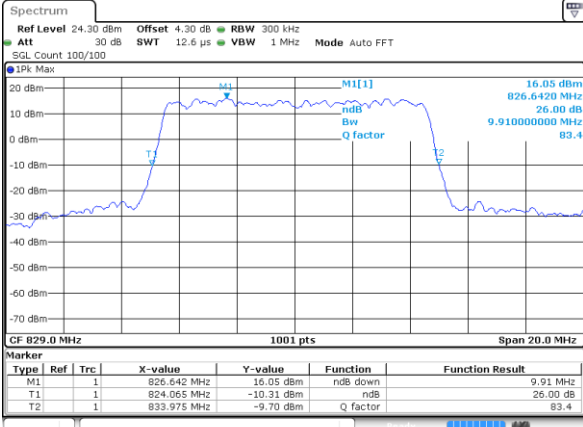

Date: 9 SEP 2018 11:00:18

Highest Channel / 3MHz / 16QAM

Date: 9 SEP 2018 11:00:28

LTE Band 5

Lowest Channel / 5MHz / QPSK

Date: 9 SEP 2018 11:09:17

Lowest Channel / 5MHz / 16QAM

Date: 9 SEP 2018 11:09:27

Middle Channel / 5MHz / QPSK

Date: 9 SEP 2018 11:18:15

Middle Channel / 5MHz / 16QAM

Date: 9 SEP 2018 11:18:25

Highest Channel / 5MHz / QPSK

Date: 9 SEP 2018 11:20:44

Highest Channel / 5MHz / 16QAM

Date: 9 SEP 2018 11:20:54

LTE Band 5

Lowest Channel / 10MHz / QPSK

Date: 9 SEP 2018 11:32:45

Lowest Channel / 10MHz / 16QAM

Date: 9 SEP 2018 11:32:55

Middle Channel / 10MHz / QPSK

Date: 9 SEP 2018 11:41:43

Middle Channel / 10MHz / 16QAM

Date: 9 SEP 2018 11:41:53

Highest Channel / 10MHz / QPSK

Date: 9 SEP 2018 11:44:12

Highest Channel / 10MHz / 16QAM

Date: 9 SEP 2018 11:44:22

LTE Band 5

Lowest Channel / 1.4MHz / 64QAM

Date: 9 SEP 2018 13:02:30