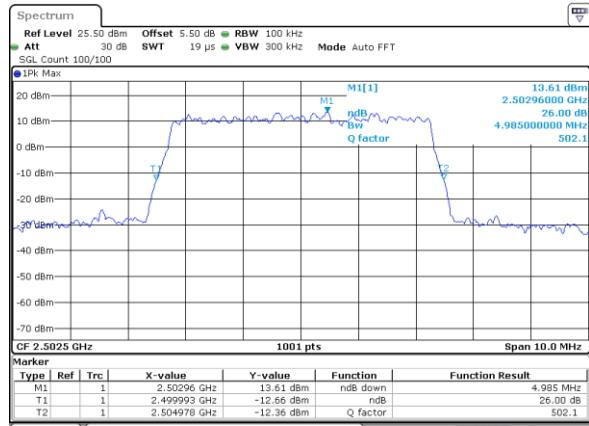

Lowest Channel / 5MHz / 16QAM

Date: 9 SEP 2018 15:01:34