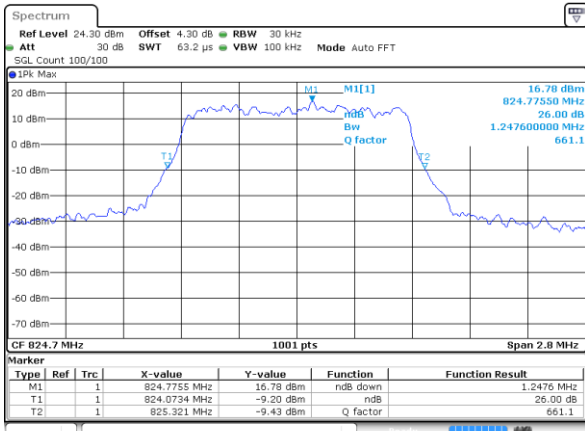

Highest Channel / 5MHz / 64QAM

Date: 9 SEP 2018 23:07:35

Highest Channel / 10MHz / 64QAM

Date: 9 SEP 2018 23:08:07

LTE Band 2

Lowest Channel / 15MHz / 64QAM

Date: 9 SEP 2018 23:08:17

Lowest Channel / 20MHz / 64QAM

Date: 9 SEP 2018 23:08:49

Middle Channel / 15MHz / 64QAM

Date: 9 SEP 2018 23:08:28

Middle Channel / 20MHz / 64QAM

Date: 9 SEP 2018 23:09:00

Highest Channel / 15MHz / 64QAM

Date: 9 SEP 2018 23:08:38

Highest Channel / 20MHz / 64QAM

Date: 9 SEP 2018 23:09:10

LTE Band 5

Lowest Channel / 1.4MHz / QPSK

Date: 9 SEP 2018 10:28:34

Lowest Channel / 1.4MHz / 16QAM

Date: 9 SEP 2018 10:28:24

Middle Channel / 1.4MHz / QPSK

Date: 9 SEP 2018 10:37:23

Middle Channel / 1.4MHz / 16QAM

Date: 9 SEP 2018 10:37:33

Highest Channel / 1.4MHz / QPSK

Date: 9 SEP 2018 10:39:52

Highest Channel / 1.4MHz / 16QAM

Date: 9 SEP 2018 10:40:02

LTE Band 5

Lowest Channel / 3MHz / QPSK