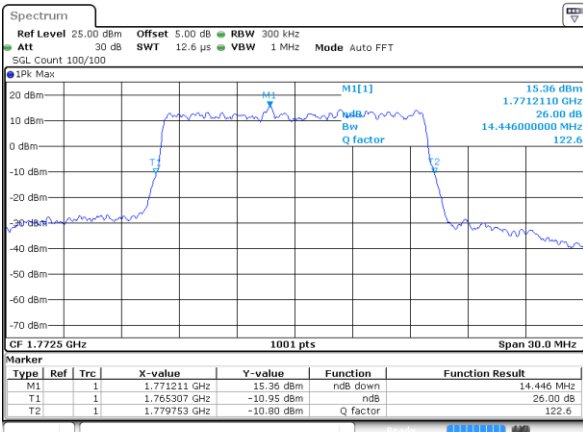

Lowest Channel / 10MHz / 16QAM

Date: 10 SEP 2018 11:05:10

Middle Channel / 10MHz / QPSK

Date: 10 SEP 2018 11:12:49

Middle Channel / 10MHz / 16QAM

Date: 10 SEP 2018 11:12:36

Highest Channel / 10MHz / QPSK

Date: 10 SEP 2018 11:13:55

Highest Channel / 10MHz / 16QAM

Date: 10 SEP 2018 11:14:21

LTE Band 66

Lowest Channel / 15MHz / QPSK

Date: 10 SEP 2018 11:20:47

Lowest Channel / 15MHz / 16QAM

Date: 10 SEP 2018 11:21:12

Middle Channel / 15MHz / QPSK

Date: 10 SEP 2018 11:43:41

Middle Channel / 15MHz / 16QAM

Date: 10 SEP 2018 11:43:19

Highest Channel / 15MHz / QPSK

Date: 10 SEP 2018 11:44:39

Highest Channel / 15MHz / 16QAM

Date: 10 SEP 2018 11:45:20

LTE Band 66