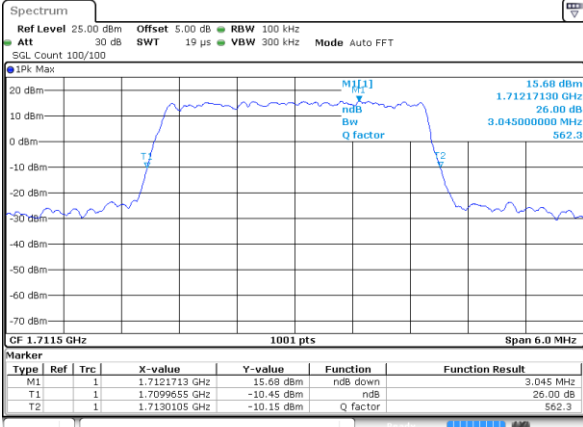

Lowest Channel / 1.4MHz / 16QAM

Date: 10 SEP 2018 09:44:20

Middle Channel / 1.4MHz / QPSK

Date: 10 SEP 2018 09:57:14

Middle Channel / 1.4MHz / 16QAM

Date: 10 SEP 2018 09:56:51

Highest Channel / 1.4MHz / QPSK

Date: 10 SEP 2018 10:01:06

Highest Channel / 1.4MHz / 16QAM

Date: 10 SEP 2018 10:01:31

LTE Band 66

Lowest Channel / 3MHz / QPSK

Date: 10 SEP 2018 10:13:11

Lowest Channel / 3MHz / 16QAM

Date: 10 SEP 2018 10:24:56