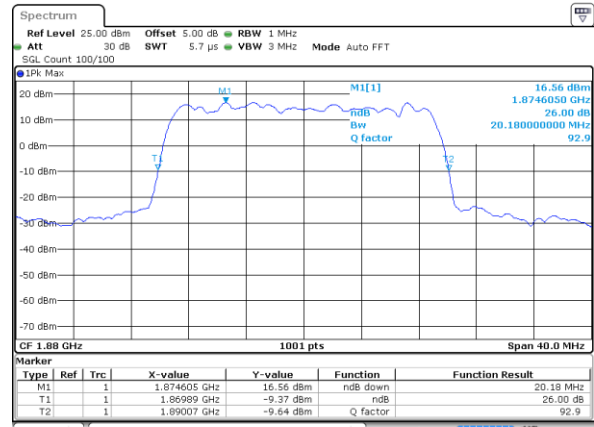

Middle Channel / 20MHz / 64QAM

Date: 9 SEP 2018 23:09:00