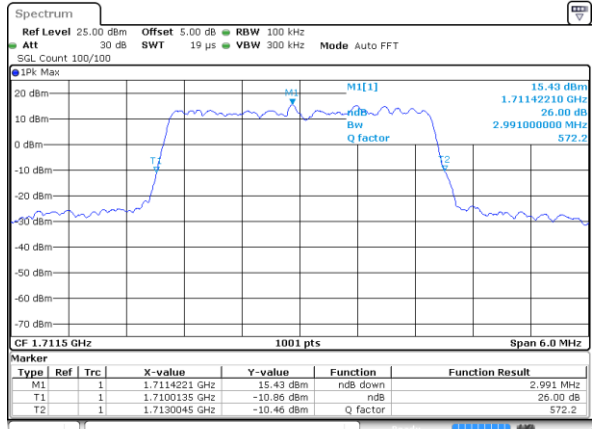

Lowest Channel / 20MHz / QPSK

Date: 10 SEP 2018 11:53:26

Lowest Channel / 20MHz / 16QAM

Date: 10 SEP 2018 11:54:35

Middle Channel / 20MHz / QPSK

Date: 10 SEP 2018 13:38:59

Middle Channel / 20MHz / 16QAM

Date: 10 SEP 2018 13:39:32

Highest Channel / 20MHz / QPSK

Date: 10 SEP 2018 13:42:30

Highest Channel / 20MHz / 16QAM

Date: 10 SEP 2018 13:43:25

LTE Band 66

Lowest Channel / 1.4MHz / 64QPSK

Date: 10 SEP 2018 09:44:46

Lowest Channel / 3MHz / 64QAM

Date: 10 SEP 2018 10:14:37

Middle Channel / 1.4MHz / 64QPSK

Date: 10 SEP 2018 09:57:46

Middle Channel / 3MHz / 64QAM

Date: 10 SEP 2018 10:32:06

Highest Channel / 1.4MHz / 64QPSK

Date: 10 SEP 2018 10:01:55

Highest Channel / 3MHz / 64QAM

Date: 10 SEP 2018 10:36:19

LTE Band 66

Lowest Channel / 5MHz / 64QPSK

Date: 10 SEP 2018 10:46:49

Lowest Channel / 10MHz / 64QAM

Date: 10 SEP 2018 11:05:25

Middle Channel / 5MHz / 64QPSK

Date: 10 SEP 2018 10:53:02