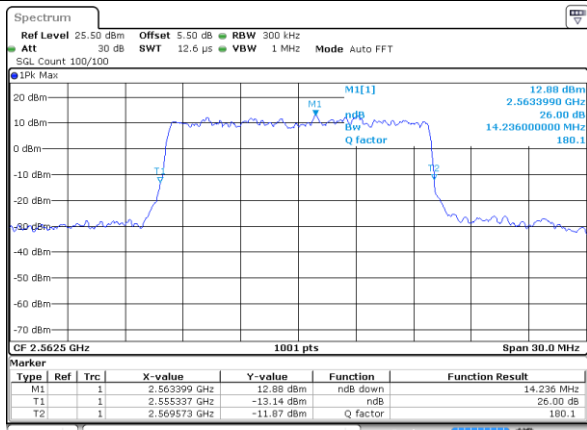

LTE Band 7

Lowest Channel / 15MHz / 64QAM

Date: 9 SEP 2018 16:38:04

Lowest Channel / 20MHz / 64QAM

Date: 9 SEP 2018 16:39:08

Middle Channel / 15MHz / 64QAM

Date: 9 SEP 2018 16:38:26

Middle Channel / 20MHz / 64QAM

Date: 9 SEP 2018 16:39:30

Highest Channel / 15MHz / 64QAM

Date: 9 SEP 2018 16:38:47

Highest Channel / 20MHz / 64QAM

Date: 9 SEP 2018 16:39:51

LTE Band 66

Lowest Channel / 1.4MHz / QPSK

Date: 10 SEP 2018 09:43:52