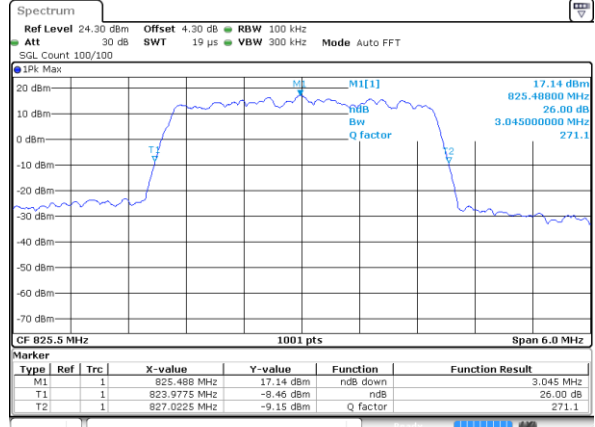

Lowest Channel / 3MHz / 16QAM

Date: 9 SEP 2018 10:49:01