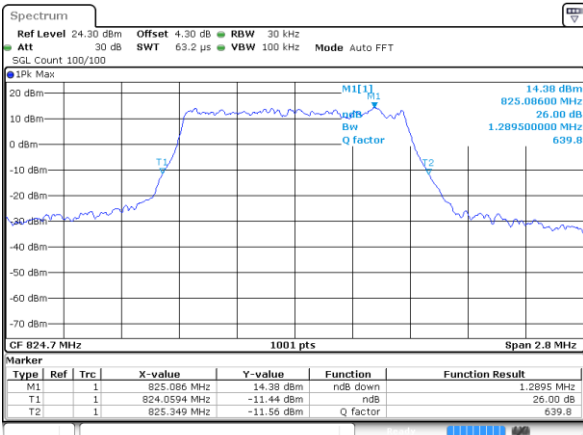

LTE Band 5

Lowest Channel / 10MHz / QPSK

Date: 9 SEP 2018 11:32:45

Lowest Channel / 10MHz / 16QAM

Date: 9 SEP 2018 11:32:55

Middle Channel / 10MHz / QPSK

Date: 9 SEP 2018 11:41:43

Middle Channel / 10MHz / 16QAM

Date: 9 SEP 2018 11:41:53

Highest Channel / 10MHz / QPSK

Date: 9 SEP 2018 11:44:12

Highest Channel / 10MHz / 16QAM

Date: 9 SEP 2018 11:44:22

LTE Band 5

Lowest Channel / 1.4MHz / 64QAM

Date: 9 SEP 2018 13:02:30

Lowest Channel / 3MHz / 64QAM

Date: 9 SEP 2018 13:12:43

Middle Channel / 1.4MHz / 64QAM

Date: 9 SEP 2018 13:07:00

Middle Channel / 3MHz / 64QAM

Date: 9 SEP 2018 13:17:13

Highest Channel / 1.4MHz / 64QAM

Date: 9 SEP 2018 13:08:14

Highest Channel / 3MHz / 64QAM

Date: 9 SEP 2018 13:18:27

LTE Band 5

Lowest Channel / 5MHz / 64QAM

Date: 9 SEP 2018 13:22:56

Lowest Channel / 10MHz / 64QAM

Date: 9 SEP 2018 13:33:09

Middle Channel / 5MHz / 64QAM