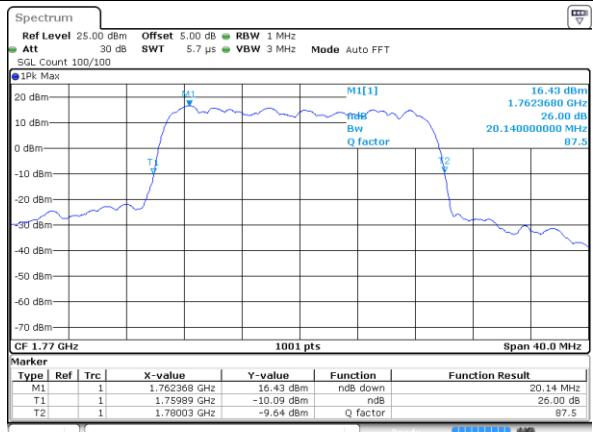

Date: 10 SEP 2018 10:36:19

LTE Band 66

Lowest Channel / 5MHz / 64QPSK

Date: 10 SEP 2018 10:46:49

Lowest Channel / 10MHz / 64QAM

Date: 10 SEP 2018 11:05:25

Middle Channel / 5MHz / 64QPSK

Date: 10 SEP 2018 10:53:02

Middle Channel / 10MHz / 64QAM

Date: 10 SEP 2018 11:12:14

Highest Channel / 5MHz / 64QPSK

Date: 10 SEP 2018 10:57:54

Highest Channel / 10MHz / 64QAM

Date: 10 SEP 2018 11:14:42

LTE Band 66

Lowest Channel / 15MHz / 64QPSK

Date: 10 SEP 2018 11:21:33

Lowest Channel / 20MHz / 64QAM

Date: 10 SEP 2018 11:55:21

Middle Channel / 15MHz / 64QPSK

Date: 10 SEP 2018 11:42:57

Middle Channel / 20MHz / 64QAM

Date: 10 SEP 2018 13:40:01

Highest Channel / 15MHz / 64QPSK

Date: 10 SEP 2018 11:45:57

Highest Channel / 20MHz / 64QAM

Date: 10 SEP 2018 13:44:23

Occupied Bandwidth

Mode	LTE Band 2 : 99%OBW(MHz)											
	1.4MHz		3MHz		5MHz		10MHz		15MHz		20MHz	
Mod.	QPSK	16QAM	QPSK	16QAM	QPSK	16QAM	QPSK	16QAM	QPSK	16QAM	QPSK	16QAM
Lowest CH	1.09	1.09	2.71	2.7	4.49	4.5	8.95	8.99	13.43	13.46	18.38	18.5
Middle CH	1.09	1.09	2.72	2.7	4.49	4.48	9.09	8.99	13.46	13.37	18.42	18.26
Highest CH	1.09	1.1	2.72	2.72	4.5	4.5	9.07	8.97	13.46	13.49	18.22	18.62
Mode	LTE Band 2 : 99%OBW(MHz)											
	1.4MHz		3MHz		5MHz		10MHz		15MHz		20MHz	
Mod.	64QAM		64QAM		64QAM		64QAM		64QAM		64QAM	
Lowest CH	1.09		2.74		4.48		9.09		13.43		18.38	
Middle CH	1.09		2.72		4.48		9.03		13.4		18.42	
Highest CH	1.09		2.73		4.47		8.99		13.46		18.38	