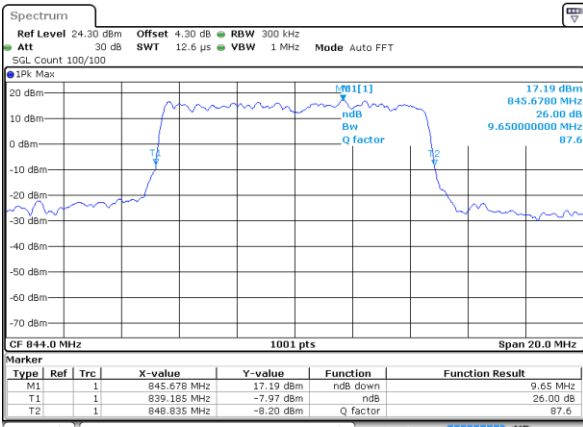

LTE Band 5

Lowest Channel / 10MHz / QPSK

Date: 9 SEP 2018 11:32:45

Lowest Channel / 10MHz / 16QAM

Date: 9 SEP 2018 11:32:55

Middle Channel / 10MHz / QPSK

Date: 9 SEP 2018 11:41:43

Middle Channel / 10MHz / 16QAM

Date: 9 SEP 2018 11:41:53

Highest Channel / 10MHz / QPSK

Date: 9 SEP 2018 11:44:12

Highest Channel / 10MHz / 16QAM

Date: 9 SEP 2018 11:44:22

LTE Band 5

Lowest Channel / 1.4MHz / 64QAM

Date: 9 SEP 2018 13:02:30