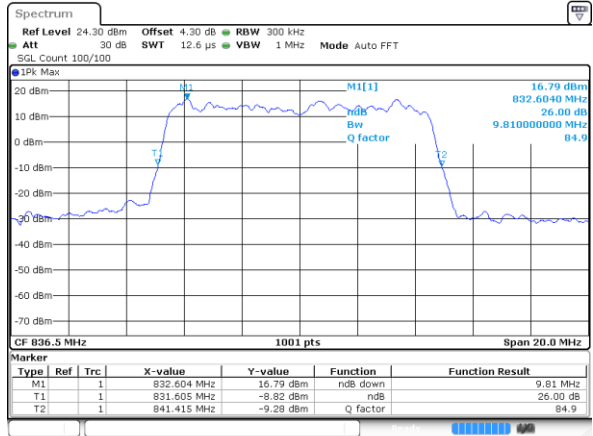

Highest Channel / 3MHz / 64QAM

Date: 9 SEP 2018 13:18:27

LTE Band 5

Lowest Channel / 5MHz / 64QAM

Date: 9 SEP 2018 13:22:56

Lowest Channel / 10MHz / 64QAM

Date: 9 SEP 2018 13:33:09

Middle Channel / 5MHz / 64QAM

Date: 9 SEP 2018 13:27:26

Middle Channel / 10MHz / 64QAM

Date: 9 SEP 2018 13:37:39

Highest Channel / 5MHz / 64QAM

Date: 9 SEP 2018 13:28:40

Highest Channel / 10MHz / 64QAM

Date: 9 SEP 2018 13:38:53

LTE Band 7