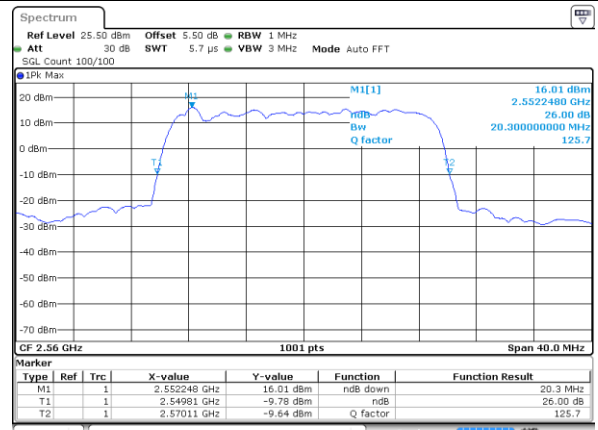

Middle Channel / 5MHz / 64QAM

Date: 9 SEP 2018 16:36:17

Middle Channel / 10MHz / 64QAM

Date: 9 SEP 2018 16:37:21

Highest Channel / 5MHz / 64QAM

Date: 9 SEP 2018 16:36:38

Highest Channel / 10MHz / 64QAM

Date: 9 SEP 2018 16:37:43

LTE Band 7

Lowest Channel / 15MHz / 64QAM

Date: 9 SEP 2018 16:38:04

Lowest Channel / 20MHz / 64QAM

Date: 9 SEP 2018 16:39:08

Middle Channel / 15MHz / 64QAM

Date: 9 SEP 2018 16:38:26

Middle Channel / 20MHz / 64QAM

Date: 9 SEP 2018 16:39:30

Highest Channel / 15MHz / 64QAM

Date: 9 SEP 2018 16:38:47

Highest Channel / 20MHz / 64QAM

Date: 9 SEP 2018 16:39:51

LTE Band 66

Lowest Channel / 1.4MHz / QPSK

Date: 10 SEP 2018 09:43:52

Lowest Channel / 1.4MHz / 16QAM

Date: 10 SEP 2018 09:44:20

Middle Channel / 1.4MHz / QPSK

Date: 10 SEP 2018 09:57:14

Middle Channel / 1.4MHz / 16QAM

Date: 10 SEP 2018 09:56:51

Highest Channel / 1.4MHz / QPSK