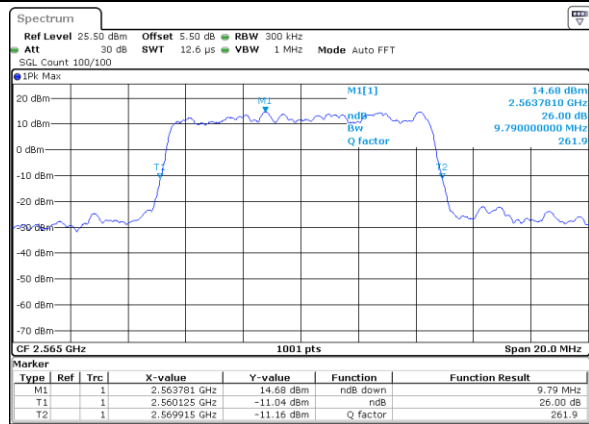

Highest Channel / 5MHz / QPSK

Date: 9 SEP 2018 15:10:53

Highest Channel / 5MHz / 16QAM

Date: 9 SEP 2018 15:11:15

LTE Band 7

Lowest Channel / 10MHz / QPSK

Date: 9 SEP 2018 15:18:00

Lowest Channel / 10MHz / 16QAM

Date: 9 SEP 2018 15:18:21

Middle Channel / 10MHz / QPSK

Date: 9 SEP 2018 15:27:19

Middle Channel / 10MHz / 16QAM

Date: 9 SEP 2018 15:26:58

Highest Channel / 10MHz / QPSK

Date: 9 SEP 2018 15:27:40

Highest Channel / 10MHz / 16QAM

Date: 9 SEP 2018 15:28:01

LTE Band 7

Lowest Channel / 15MHz / QPSK

Date: 9 SEP 2018 15:34:47

Lowest Channel / 15MHz / 16QAM

Date: 9 SEP 2018 15:35:08

Middle Channel / 15MHz / QPSK

Date: 9 SEP 2018 15:44:06