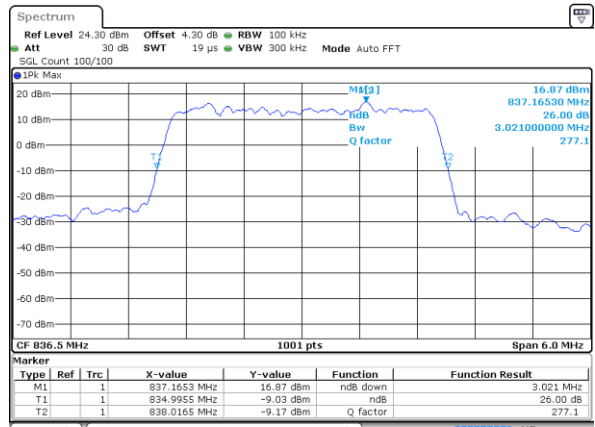

Middle Channel / 1.4MHz / 16QAM

Date: 9 SEP 2018 10:37:33

Highest Channel / 1.4MHz / QPSK

Date: 9 SEP 2018 10:39:52

Highest Channel / 1.4MHz / 16QAM

Date: 9 SEP 2018 10:40:02

LTE Band 5

Lowest Channel / 3MHz / QPSK

Date: 9 SEP 2018 10:48:51

Lowest Channel / 3MHz / 16QAM

Date: 9 SEP 2018 10:49:01

Middle Channel / 3MHz / QPSK

Date: 9 SEP 2018 10:57:49

Middle Channel / 3MHz / 16QAM

Date: 9 SEP 2018 10:57:59

Highest Channel / 3MHz / QPSK

Date: 9 SEP 2018 11:00:18

Highest Channel / 3MHz / 16QAM

Date: 9 SEP 2018 11:00:28

LTE Band 5

Lowest Channel / 5MHz / QPSK

Date: 9 SEP 2018 11:09:17

Lowest Channel / 5MHz / 16QAM

Date: 9 SEP 2018 11:09:27