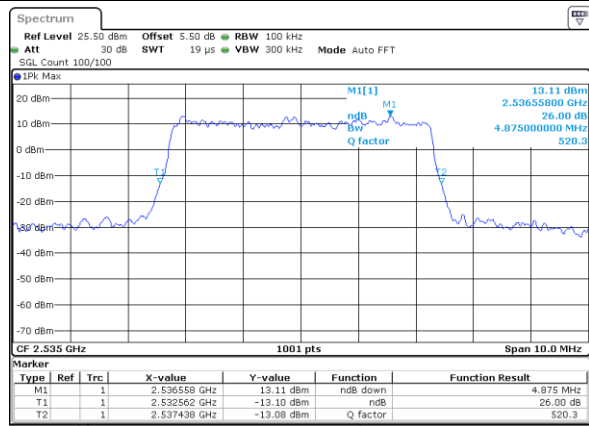

Date: 9 SEP 2018 13:27:26

Middle Channel / 10MHz / 64QAM

Date: 9 SEP 2018 13:37:39

Highest Channel / 5MHz / 64QAM

Date: 9 SEP 2018 13:28:40

Highest Channel / 10MHz / 64QAM

Date: 9 SEP 2018 13:38:53

LTE Band 7

Lowest Channel / 5MHz / QPSK

Date: 9 SEP 2018 15:01:13

Lowest Channel / 5MHz / 16QAM

Date: 9 SEP 2018 15:01:34

Middle Channel / 5MHz / QPSK

Date: 9 SEP 2018 15:10:32

Middle Channel / 5MHz / 16QAM

Date: 9 SEP 2018 15:10:11

Highest Channel / 5MHz / QPSK

Date: 9 SEP 2018 15:10:53

Highest Channel / 5MHz / 16QAM

Date: 9 SEP 2018 15:11:15

LTE Band 7

Lowest Channel / 10MHz / QPSK

Date: 9 SEP 2018 15:18:00

Lowest Channel / 10MHz / 16QAM