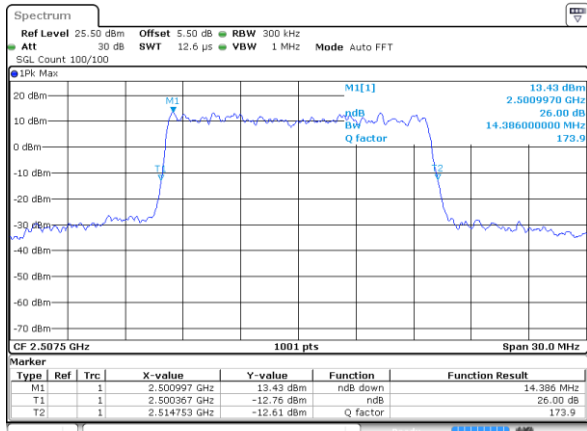

Date: 9 SEP 2018 16:01:14

Highest Channel / 20MHz / 16QAM

Date: 9 SEP 2018 16:01:35

LTE Band 7

Lowest Channel / 5MHz / 64QAM

Date: 9 SEP 2018 16:35:56

Lowest Channel / 10MHz / 64QAM

Date: 9 SEP 2018 16:37:00

Middle Channel / 5MHz / 64QAM

Date: 9 SEP 2018 16:36:17

Middle Channel / 10MHz / 64QAM

Date: 9 SEP 2018 16:37:21

Highest Channel / 5MHz / 64QAM

Date: 9 SEP 2018 16:36:38

Highest Channel / 10MHz / 64QAM

Date: 9 SEP 2018 16:37:43

LTE Band 7

Lowest Channel / 15MHz / 64QAM

Date: 9 SEP 2018 16:38:04

Lowest Channel / 20MHz / 64QAM

Date: 9 SEP 2018 16:39:08

Middle Channel / 15MHz / 64QAM

Date: 9 SEP 2018 16:38:26

Middle Channel / 20MHz / 64QAM

Date: 9 SEP 2018 16:39:30

Highest Channel / 15MHz / 64QAM

Date: 9 SEP 2018 16:38:47

Highest Channel / 20MHz / 64QAM

Date: 9 SEP 2018 16:39:51

LTE Band 66

Lowest Channel / 1.4MHz / QPSK

Date: 10 SEP 2018 09:43:52