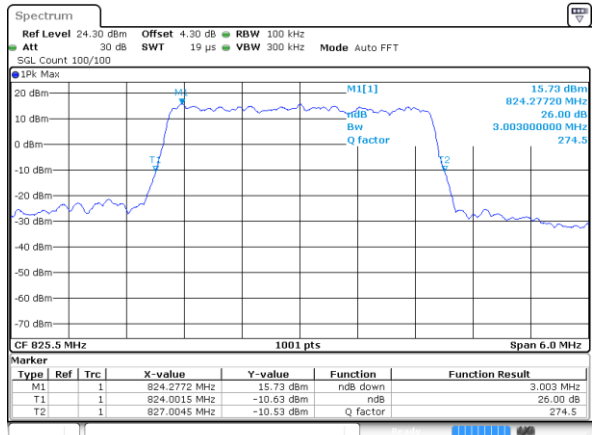

LTE Band 5

Lowest Channel / 10MHz / QPSK

Date: 9 SEP 2018 11:32:45

Lowest Channel / 10MHz / 16QAM

Date: 9 SEP 2018 11:32:55

Middle Channel / 10MHz / QPSK

Date: 9 SEP 2018 11:41:43

Middle Channel / 10MHz / 16QAM

Date: 9 SEP 2018 11:41:53

Highest Channel / 10MHz / QPSK

Date: 9 SEP 2018 11:44:12

Highest Channel / 10MHz / 16QAM

Date: 9 SEP 2018 11:44:22

LTE Band 5

Lowest Channel / 1.4MHz / 64QAM

Date: 9 SEP 2018 13:02:30

Lowest Channel / 3MHz / 64QAM

Date: 9 SEP 2018 13:12:43

Middle Channel / 1.4MHz / 64QAM

Date: 9 SEP 2018 13:07:00

Middle Channel / 3MHz / 64QAM

Date: 9 SEP 2018 13:17:13

Highest Channel / 1.4MHz / 64QAM

Date: 9 SEP 2018 13:08:14