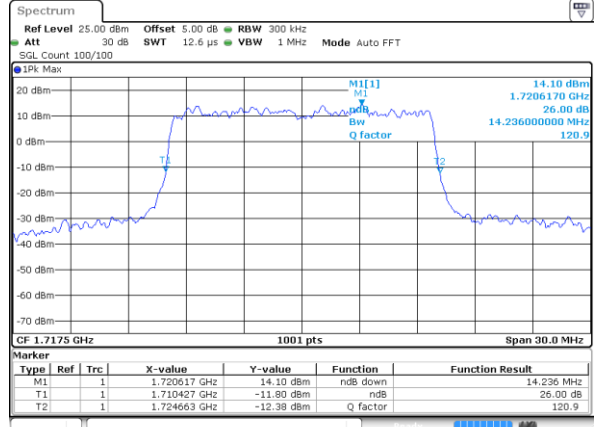

Date: 10 SEP 2018 10:52:43

Highest Channel / 5MHz / QPSK

Date: 10 SEP 2018 10:59:44

Highest Channel / 5MHz / 16QAM

Date: 10 SEP 2018 10:59:22

LTE Band 66

Lowest Channel / 10MHz / QPSK

Date: 10 SEP 2018 11:04:48

Lowest Channel / 10MHz / 16QAM

Date: 10 SEP 2018 11:05:10

Middle Channel / 10MHz / QPSK

Date: 10 SEP 2018 11:12:49

Middle Channel / 10MHz / 16QAM

Date: 10 SEP 2018 11:12:36

Highest Channel / 10MHz / QPSK

Date: 10 SEP 2018 11:13:55

Highest Channel / 10MHz / 16QAM

Date: 10 SEP 2018 11:14:21

LTE Band 66

Lowest Channel / 15MHz / QPSK

Date: 10 SEP 2018 11:20:47

Lowest Channel / 15MHz / 16QAM

Date: 10 SEP 2018 11:21:12

Middle Channel / 15MHz / QPSK

Date: 10 SEP 2018 11:43:41

Middle Channel / 15MHz / 16QAM

Date: 10 SEP 2018 11:43:19

Highest Channel / 15MHz / QPSK

Date: 10 SEP 2018 11:44:39

Highest Channel / 15MHz / 16QAM

Date: 10 SEP 2018 11:45:20

LTE Band 66