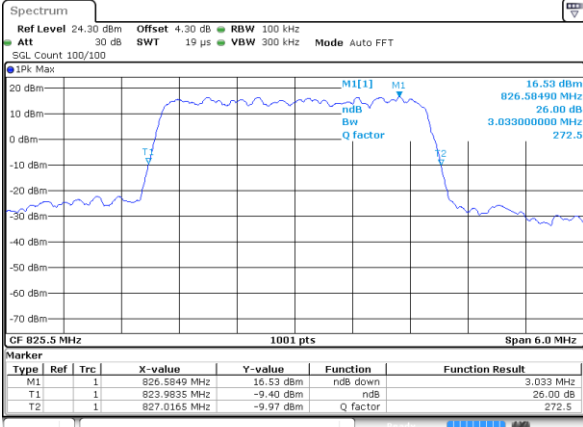

Middle Channel / 1.4MHz / 16QAM

Date: 9 SEP 2018 10:37:33

Highest Channel / 1.4MHz / QPSK

Date: 9 SEP 2018 10:39:52

Highest Channel / 1.4MHz / 16QAM

Date: 9 SEP 2018 10:40:02

LTE Band 5

Lowest Channel / 3MHz / QPSK