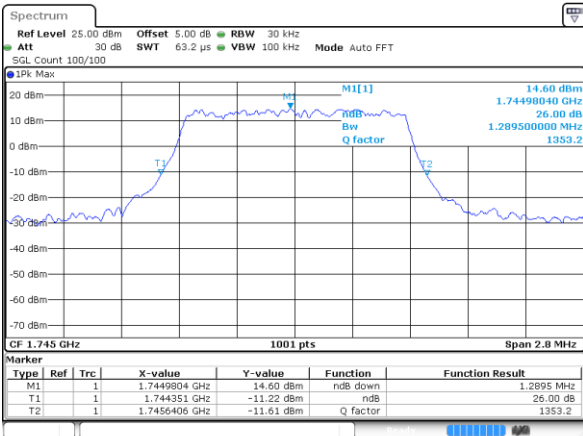

LTE Band 7

Lowest Channel / 15MHz / 64QAM

Date: 9 SEP 2018 16:38:04

Lowest Channel / 20MHz / 64QAM

Date: 9 SEP 2018 16:39:08

Middle Channel / 15MHz / 64QAM

Date: 9 SEP 2018 16:38:26

Middle Channel / 20MHz / 64QAM

Date: 9 SEP 2018 16:39:30

Highest Channel / 15MHz / 64QAM

Date: 9 SEP 2018 16:38:47

Highest Channel / 20MHz / 64QAM

Date: 9 SEP 2018 16:39:51

LTE Band 66

Lowest Channel / 1.4MHz / QPSK

Date: 10 SEP 2018 09:43:52

Lowest Channel / 1.4MHz / 16QAM

Date: 10 SEP 2018 09:44:20

Middle Channel / 1.4MHz / QPSK

Date: 10 SEP 2018 09:57:14

Middle Channel / 1.4MHz / 16QAM

Date: 10 SEP 2018 09:56:51

Highest Channel / 1.4MHz / QPSK

Date: 10 SEP 2018 10:01:06

Highest Channel / 1.4MHz / 16QAM

Date: 10 SEP 2018 10:01:31

LTE Band 66

Lowest Channel / 3MHz / QPSK

Date: 10 SEP 2018 10:13:11

Lowest Channel / 3MHz / 16QAM

Date: 10 SEP 2018 10:24:56