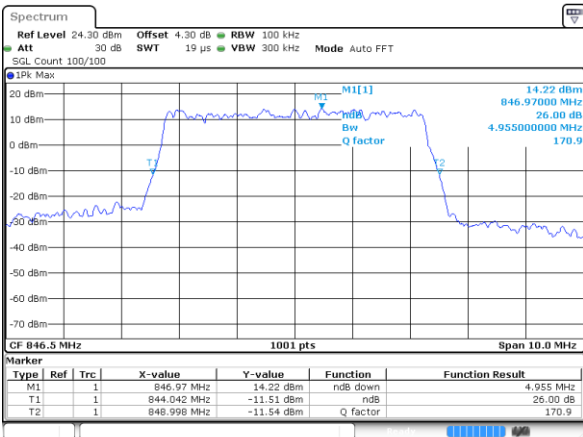

Highest Channel / 3MHz / 64QAM

Date: 9 SEP 2018 13:18:27

LTE Band 5

Lowest Channel / 5MHz / 64QAM

Date: 9 SEP 2018 13:22:56

Lowest Channel / 10MHz / 64QAM

Date: 9 SEP 2018 13:33:09

Middle Channel / 5MHz / 64QAM

Date: 9 SEP 2018 13:27:26

Middle Channel / 10MHz / 64QAM

Date: 9 SEP 2018 13:37:39

Highest Channel / 5MHz / 64QAM

Date: 9 SEP 2018 13:28:40

Highest Channel / 10MHz / 64QAM

Date: 9 SEP 2018 13:38:53

LTE Band 7