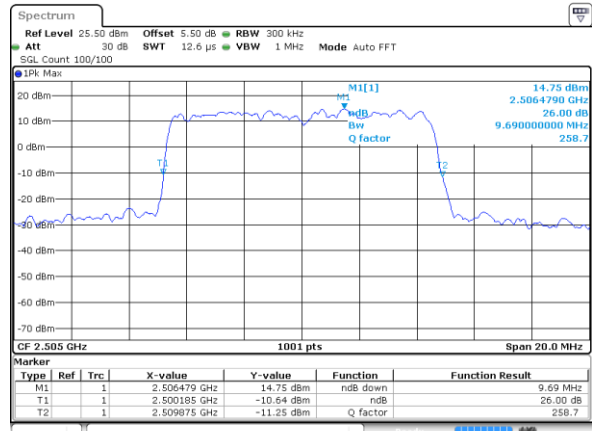

Date: 9 SEP 2018 16:01:14

Highest Channel / 20MHz / 16QAM

Date: 9 SEP 2018 16:01:35

LTE Band 7

Lowest Channel / 5MHz / 64QAM

Date: 9 SEP 2018 16:35:56

Lowest Channel / 10MHz / 64QAM

Date: 9 SEP 2018 16:37:00

Middle Channel / 5MHz / 64QAM

Date: 9 SEP 2018 16:36:17

Middle Channel / 10MHz / 64QAM

Date: 9 SEP 2018 16:37:21

Highest Channel / 5MHz / 64QAM

Date: 9 SEP 2018 16:36:38

Highest Channel / 10MHz / 64QAM

Date: 9 SEP 2018 16:37:43