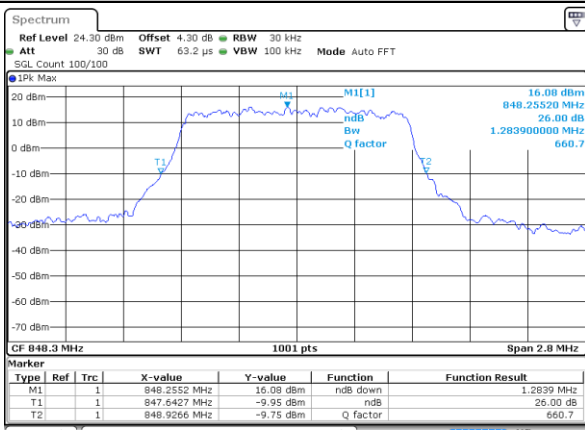

Date: 9 SEP 2018 23:09:10

LTE Band 5

Lowest Channel / 1.4MHz / QPSK

Date: 9 SEP 2018 10:28:34

Lowest Channel / 1.4MHz / 16QAM

Date: 9 SEP 2018 10:28:24

Middle Channel / 1.4MHz / QPSK

Date: 9 SEP 2018 10:37:23

Middle Channel / 1.4MHz / 16QAM

Date: 9 SEP 2018 10:37:33

Highest Channel / 1.4MHz / QPSK

Date: 9 SEP 2018 10:39:52

Highest Channel / 1.4MHz / 16QAM

Date: 9 SEP 2018 10:40:02

LTE Band 5

Lowest Channel / 3MHz / QPSK