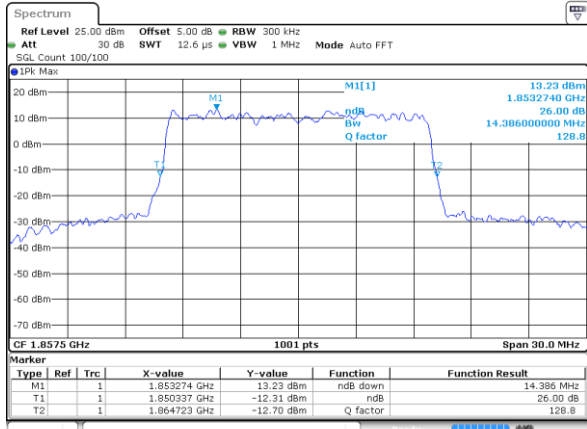

Highest Channel / 5MHz / 64QAM

Date: 9 SEP 2018 23:07:35

Highest Channel / 10MHz / 64QAM

Date: 9 SEP 2018 23:08:07

LTE Band 2

Lowest Channel / 15MHz / 64QAM

Date: 9 SEP 2018 23:08:17

Lowest Channel / 20MHz / 64QAM