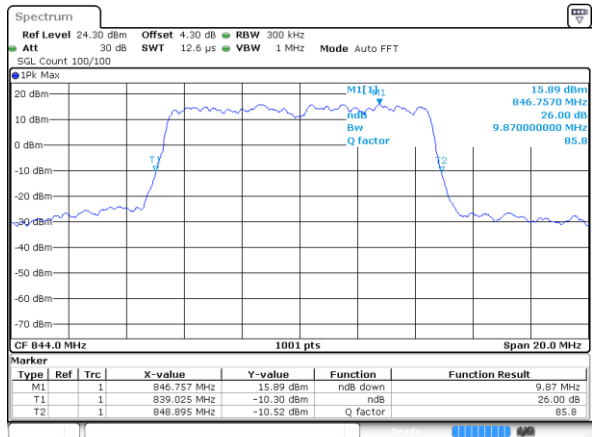

Highest Channel / 3MHz / 64QAM

Date: 9 SEP 2018 13:18:27

LTE Band 5

Lowest Channel / 5MHz / 64QAM

Date: 9 SEP 2018 13:22:56

Lowest Channel / 10MHz / 64QAM

Date: 9 SEP 2018 13:33:09

Middle Channel / 5MHz / 64QAM

Date: 9 SEP 2018 13:27:26

Middle Channel / 10MHz / 64QAM

Date: 9 SEP 2018 13:37:39

Highest Channel / 5MHz / 64QAM

Date: 9 SEP 2018 13:28:40

Highest Channel / 10MHz / 64QAM

Date: 9 SEP 2018 13:38:53

LTE Band 7