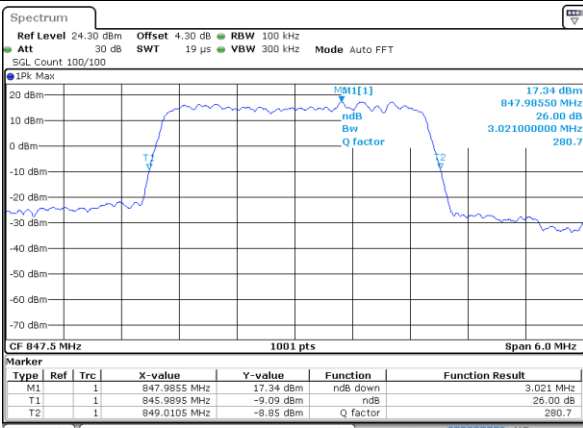

Date: 9 SEP 2018 10:48:51

Lowest Channel / 3MHz / 16QAM

Date: 9 SEP 2018 10:49:01

Middle Channel / 3MHz / QPSK

Date: 9 SEP 2018 10:57:49

Middle Channel / 3MHz / 16QAM

Date: 9 SEP 2018 10:57:59

Highest Channel / 3MHz / QPSK

Date: 9 SEP 2018 11:00:18

Highest Channel / 3MHz / 16QAM

Date: 9 SEP 2018 11:00:28

LTE Band 5

Lowest Channel / 5MHz / QPSK

Date: 9 SEP 2018 11:09:17

Lowest Channel / 5MHz / 16QAM

Date: 9 SEP 2018 11:09:27