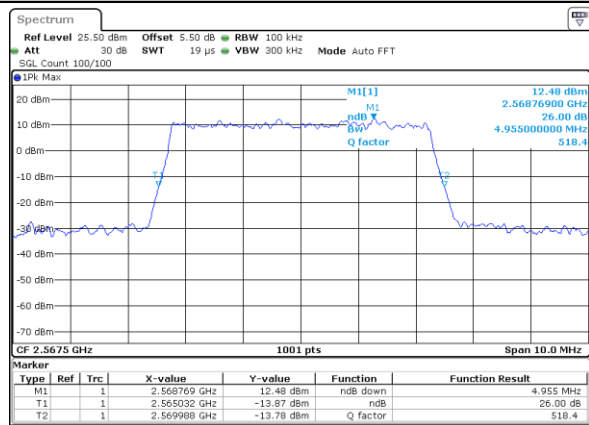

Date: 9 SEP 2018 13:27:26

Middle Channel / 10MHz / 64QAM

Date: 9 SEP 2018 13:37:39

Highest Channel / 5MHz / 64QAM

Date: 9 SEP 2018 13:28:40

Highest Channel / 10MHz / 64QAM

Date: 9 SEP 2018 13:38:53

LTE Band 7

Lowest Channel / 5MHz / QPSK

Date: 9 SEP 2018 15:01:13

Lowest Channel / 5MHz / 16QAM

Date: 9 SEP 2018 15:01:34

Middle Channel / 5MHz / QPSK

Date: 9 SEP 2018 15:10:32

Middle Channel / 5MHz / 16QAM

Date: 9 SEP 2018 15:10:11

Highest Channel / 5MHz / QPSK

Date: 9 SEP 2018 15:10:53

Highest Channel / 5MHz / 16QAM

Date: 9 SEP 2018 15:11:15

LTE Band 7

Lowest Channel / 10MHz / QPSK

Date: 9 SEP 2018 15:18:00

Lowest Channel / 10MHz / 16QAM