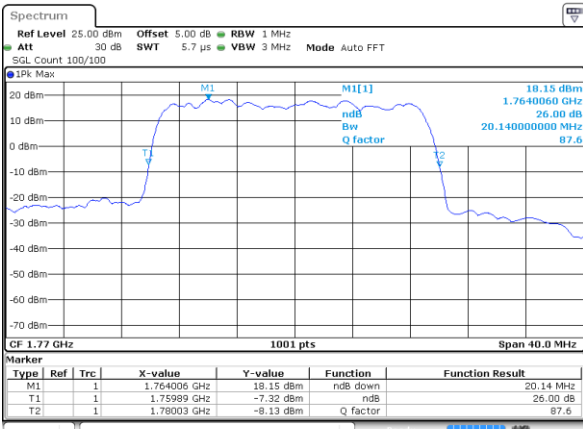

Date: 10 SEP 2018 11:43:41

Middle Channel / 15MHz / 16QAM

Date: 10 SEP 2018 11:43:19

Highest Channel / 15MHz / QPSK

Date: 10 SEP 2018 11:44:39

Highest Channel / 15MHz / 16QAM

Date: 10 SEP 2018 11:45:20

LTE Band 66

Lowest Channel / 20MHz / QPSK

Date: 10 SEP 2018 11:53:26

Lowest Channel / 20MHz / 16QAM

Date: 10 SEP 2018 11:54:35

Middle Channel / 20MHz / QPSK

Date: 10 SEP 2018 13:38:59

Middle Channel / 20MHz / 16QAM

Date: 10 SEP 2018 13:39:32

Highest Channel / 20MHz / QPSK

Date: 10 SEP 2018 13:42:30

Highest Channel / 20MHz / 16QAM

Date: 10 SEP 2018 13:43:25

LTE Band 66

Lowest Channel / 1.4MHz / 64QPSK

Date: 10 SEP 2018 09:44:46

Lowest Channel / 3MHz / 64QAM