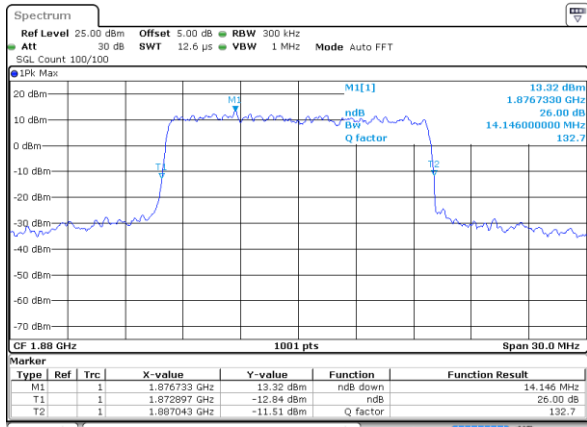

Middle Channel / 15MHz / 64QAM

Date: 9 SEP 2018 23:08:28