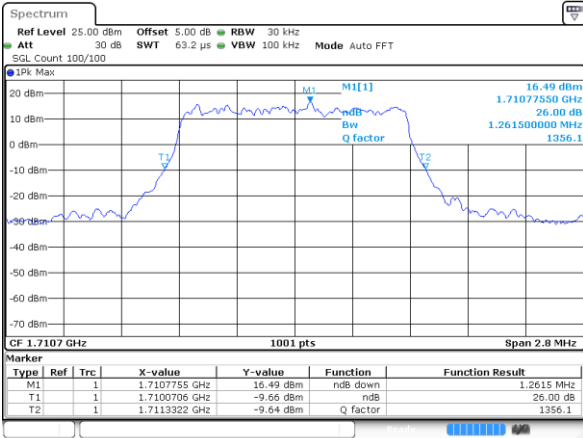

Date: 9 SEP 2018 16:39:30

Highest Channel / 15MHz / 64QAM

Date: 9 SEP 2018 16:38:47

Highest Channel / 20MHz / 64QAM

Date: 9 SEP 2018 16:39:51

LTE Band 66

Lowest Channel / 1.4MHz / QPSK

Date: 10 SEP 2018 09:43:52

Lowest Channel / 1.4MHz / 16QAM

Date: 10 SEP 2018 09:44:20

Middle Channel / 1.4MHz / QPSK

Date: 10 SEP 2018 09:57:14

Middle Channel / 1.4MHz / 16QAM

Date: 10 SEP 2018 09:56:51

Highest Channel / 1.4MHz / QPSK

Date: 10 SEP 2018 10:01:06

Highest Channel / 1.4MHz / 16QAM

Date: 10 SEP 2018 10:01:31

LTE Band 66

Lowest Channel / 3MHz / QPSK

Date: 10 SEP 2018 10:13:11

Lowest Channel / 3MHz / 16QAM

Date: 10 SEP 2018 10:24:56