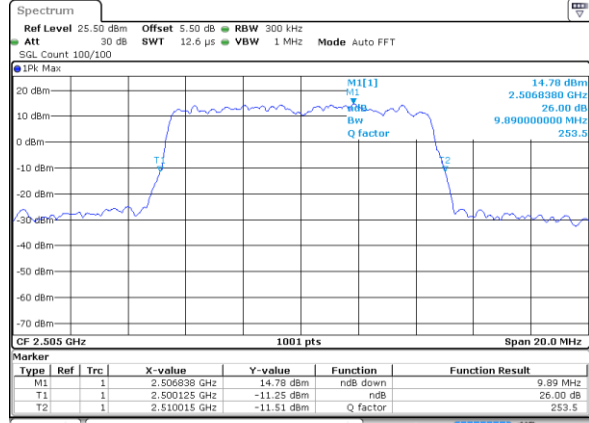

Highest Channel / 5MHz / QPSK

Date: 9 SEP 2018 15:10:53

Highest Channel / 5MHz / 16QAM

Date: 9 SEP 2018 15:11:15

LTE Band 7

Lowest Channel / 10MHz / QPSK

Date: 9 SEP 2018 15:18:00

Lowest Channel / 10MHz / 16QAM

Date: 9 SEP 2018 15:18:21

Middle Channel / 10MHz / QPSK

Date: 9 SEP 2018 15:27:19

Middle Channel / 10MHz / 16QAM

Date: 9 SEP 2018 15:26:58

Highest Channel / 10MHz / QPSK

Date: 9 SEP 2018 15:27:40

Highest Channel / 10MHz / 16QAM