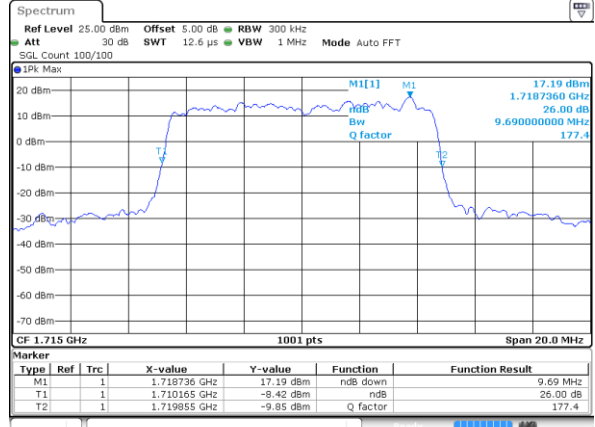

LTE Band 66

Lowest Channel / 5MHz / QPSK

Date: 10 SEP 2018 10:45:59

Lowest Channel / 5MHz / 16QAM

Date: 10 SEP 2018 10:46:26

Middle Channel / 5MHz / QPSK

Date: 10 SEP 2018 10:52:18

Middle Channel / 5MHz / 16QAM

Date: 10 SEP 2018 10:52:43

Highest Channel / 5MHz / QPSK

Date: 10 SEP 2018 10:59:44

Highest Channel / 5MHz / 16QAM

Date: 10 SEP 2018 10:59:22

LTE Band 66

Lowest Channel / 10MHz / QPSK

Date: 10 SEP 2018 11:04:48

Lowest Channel / 10MHz / 16QAM

Date: 10 SEP 2018 11:05:10

Middle Channel / 10MHz / QPSK

Date: 10 SEP 2018 11:12:49

Middle Channel / 10MHz / 16QAM

Date: 10 SEP 2018 11:12:36

Highest Channel / 10MHz / QPSK

Date: 10 SEP 2018 11:13:55

Highest Channel / 10MHz / 16QAM

Date: 10 SEP 2018 11:14:21

LTE Band 66

Lowest Channel / 15MHz / QPSK

Date: 10 SEP 2018 11:20:47

Lowest Channel / 15MHz / 16QAM

Date: 10 SEP 2018 11:21:12

Middle Channel / 15MHz / QPSK