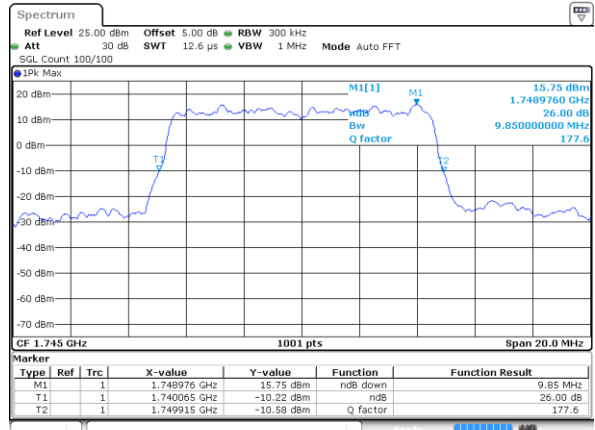

Date: 10 SEP 2018 10:52:43

Highest Channel / 5MHz / QPSK

Date: 10 SEP 2018 10:59:44

Highest Channel / 5MHz / 16QAM

Date: 10 SEP 2018 10:59:22

LTE Band 66

Lowest Channel / 10MHz / QPSK

Date: 10 SEP 2018 11:04:48

Lowest Channel / 10MHz / 16QAM

Date: 10 SEP 2018 11:05:10

Middle Channel / 10MHz / QPSK

Date: 10 SEP 2018 11:12:49

Middle Channel / 10MHz / 16QAM

Date: 10 SEP 2018 11:12:36

Highest Channel / 10MHz / QPSK

Date: 10 SEP 2018 11:13:55

Highest Channel / 10MHz / 16QAM

Date: 10 SEP 2018 11:14:21

LTE Band 66

Lowest Channel / 15MHz / QPSK

Date: 10 SEP 2018 11:20:47

Lowest Channel / 15MHz / 16QAM

Date: 10 SEP 2018 11:21:12

Middle Channel / 15MHz / QPSK

Date: 10 SEP 2018 11:43:41

Middle Channel / 15MHz / 16QAM

Date: 10 SEP 2018 11:43:19

Highest Channel / 15MHz / QPSK

Date: 10 SEP 2018 11:44:39

Highest Channel / 15MHz / 16QAM

Date: 10 SEP 2018 11:45:20

LTE Band 66