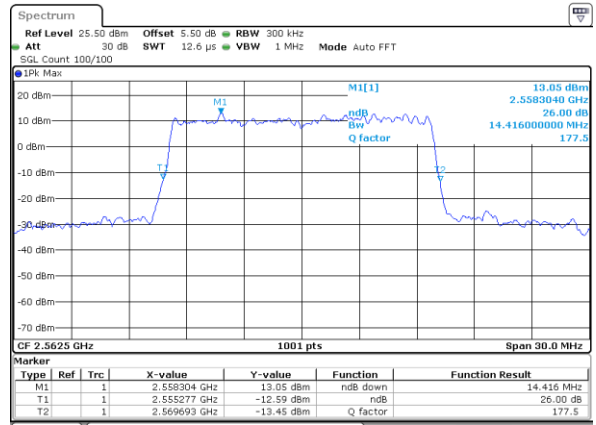

Date: 9 SEP 2018 15:28:01

LTE Band 7

Lowest Channel / 15MHz / QPSK

Date: 9 SEP 2018 15:34:47

Lowest Channel / 15MHz / 16QAM

Date: 9 SEP 2018 15:35:08

Middle Channel / 15MHz / QPSK

Date: 9 SEP 2018 15:44:06

Middle Channel / 15MHz / 16QAM

Date: 9 SEP 2018 15:43:45

Highest Channel / 15MHz / QPSK

Date: 9 SEP 2018 15:44:27

Highest Channel / 15MHz / 16QAM

Date: 9 SEP 2018 15:44:49

LTE Band 7

Lowest Channel / 20MHz / QPSK

Date: 9 SEP 2018 15:51:34

Lowest Channel / 20MHz / 16QAM

Date: 9 SEP 2018 15:51:55

Middle Channel / 20MHz / QPSK

Date: 9 SEP 2018 16:00:53

Middle Channel / 20MHz / 16QAM

Date: 9 SEP 2018 16:00:32

Highest Channel / 20MHz / QPSK

Date: 9 SEP 2018 16:01:14

Highest Channel / 20MHz / 16QAM

Date: 9 SEP 2018 16:01:35

LTE Band 7

Lowest Channel / 5MHz / 64QAM

Date: 9 SEP 2018 16:35:56

Lowest Channel / 10MHz / 64QAM

Date: 9 SEP 2018 16:37:00