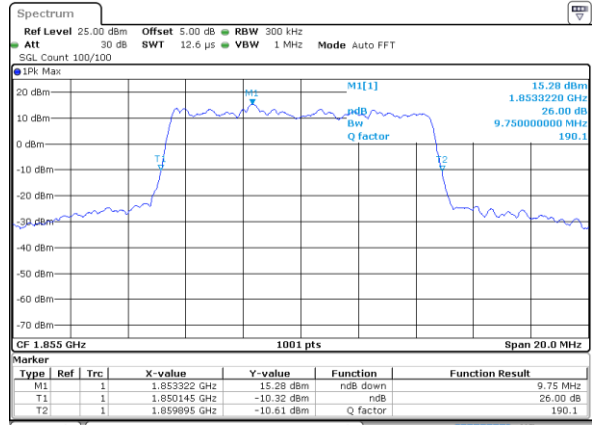

Lowest Channel / 5MHz / 64QAM

Date: 9 SEP 2018 23:07:13

Lowest Channel / 10MHz / 64QAM

Date: 9 SEP 2018 23:07:45

Middle Channel / 5MHz / 64QAM

Date: 9 SEP 2018 23:07:24

Middle Channel / 10MHz / 64QAM

Date: 9 SEP 2018 23:07:56

Highest Channel / 5MHz / 64QAM

Date: 9 SEP 2018 23:07:35

Highest Channel / 10MHz / 64QAM

Date: 9 SEP 2018 23:08:07

LTE Band 2

Lowest Channel / 15MHz / 64QAM

Date: 9 SEP 2018 23:08:17

Lowest Channel / 20MHz / 64QAM