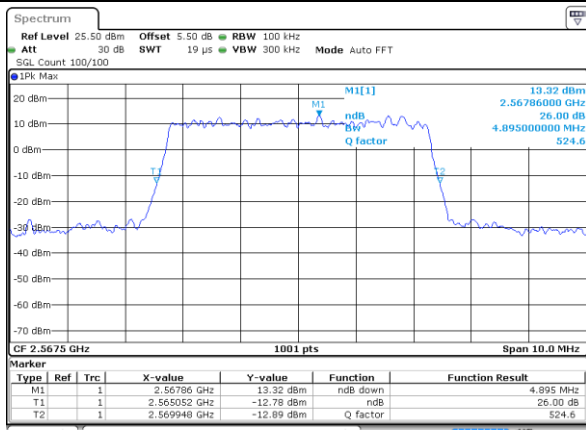

Date: 9 SEP 2018 16:01:14

Highest Channel / 20MHz / 16QAM

Date: 9 SEP 2018 16:01:35

LTE Band 7

Lowest Channel / 5MHz / 64QAM

Date: 9 SEP 2018 16:35:56

Lowest Channel / 10MHz / 64QAM

Date: 9 SEP 2018 16:37:00

Middle Channel / 5MHz / 64QAM

Date: 9 SEP 2018 16:36:17

Middle Channel / 10MHz / 64QAM

Date: 9 SEP 2018 16:37:21

Highest Channel / 5MHz / 64QAM

Date: 9 SEP 2018 16:36:38

Highest Channel / 10MHz / 64QAM

Date: 9 SEP 2018 16:37:43