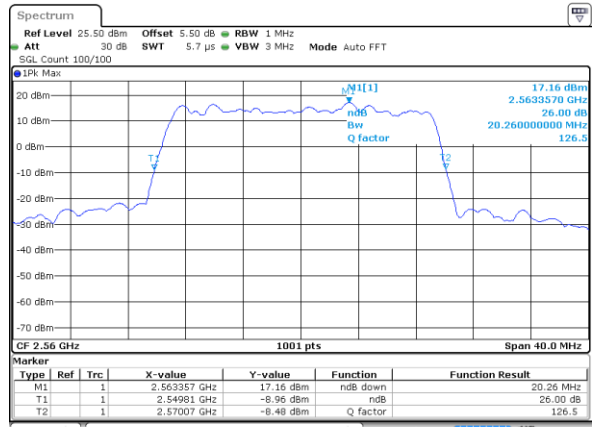

Middle Channel / 15MHz / 16QAM

Date: 9 SEP 2018 15:43:45

Highest Channel / 15MHz / QPSK

Date: 9 SEP 2018 15:44:27

Highest Channel / 15MHz / 16QAM

Date: 9 SEP 2018 15:44:49

LTE Band 7

Lowest Channel / 20MHz / QPSK

Date: 9 SEP 2018 15:51:34

Lowest Channel / 20MHz / 16QAM

Date: 9 SEP 2018 15:51:55

Middle Channel / 20MHz / QPSK

Date: 9 SEP 2018 16:00:53

Middle Channel / 20MHz / 16QAM

Date: 9 SEP 2018 16:00:32

Highest Channel / 20MHz / QPSK

Date: 9 SEP 2018 16:01:14

Highest Channel / 20MHz / 16QAM

Date: 9 SEP 2018 16:01:35

LTE Band 7

Lowest Channel / 5MHz / 64QAM

Date: 9 SEP 2018 16:35:56

Lowest Channel / 10MHz / 64QAM

Date: 9 SEP 2018 16:37:00