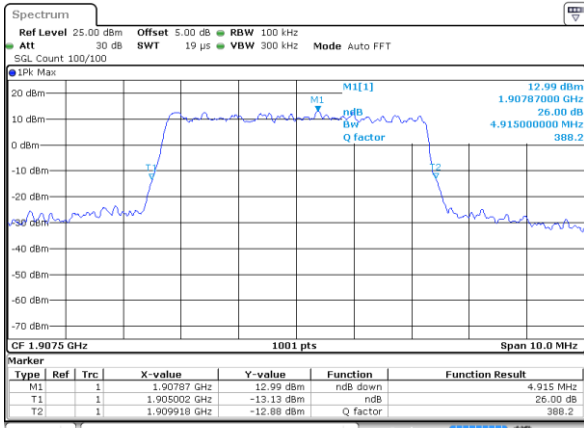

Lowest Channel / 5MHz / 64QAM

Date: 9 SEP 2018 23:07:13

Lowest Channel / 10MHz / 64QAM

Date: 9 SEP 2018 23:07:45

Middle Channel / 5MHz / 64QAM

Date: 9 SEP 2018 23:07:24

Middle Channel / 10MHz / 64QAM

Date: 9 SEP 2018 23:07:56

Highest Channel / 5MHz / 64QAM

Date: 9 SEP 2018 23:07:35

Highest Channel / 10MHz / 64QAM

Date: 9 SEP 2018 23:08:07

LTE Band 2

Lowest Channel / 15MHz / 64QAM

Date: 9 SEP 2018 23:08:17

Lowest Channel / 20MHz / 64QAM