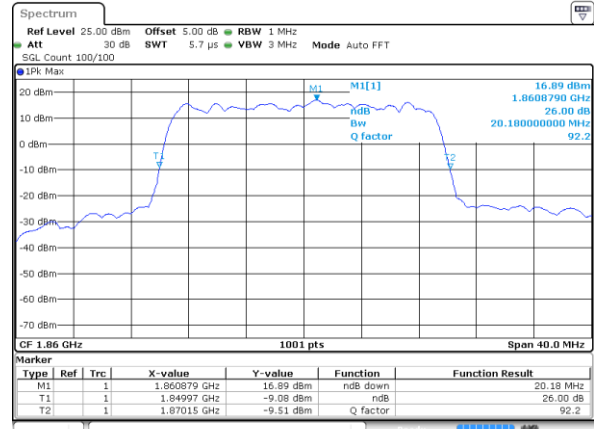

Highest Channel / 5MHz / 64QAM

Date: 9 SEP 2018 23:07:35

Highest Channel / 10MHz / 64QAM

Date: 9 SEP 2018 23:08:07

LTE Band 2

Lowest Channel / 15MHz / 64QAM

Date: 9 SEP 2018 23:08:17

Lowest Channel / 20MHz / 64QAM

Date: 9 SEP 2018 23:08:49

Middle Channel / 15MHz / 64QAM

Date: 9 SEP 2018 23:08:28

Middle Channel / 20MHz / 64QAM

Date: 9 SEP 2018 23:09:00

Highest Channel / 15MHz / 64QAM

Date: 9 SEP 2018 23:08:38

Highest Channel / 20MHz / 64QAM

Date: 9 SEP 2018 23:09:10

LTE Band 5

Lowest Channel / 1.4MHz / QPSK

Date: 9 SEP 2018 10:28:34

Lowest Channel / 1.4MHz / 16QAM

Date: 9 SEP 2018 10:28:24

Middle Channel / 1.4MHz / QPSK

Date: 9 SEP 2018 10:37:23