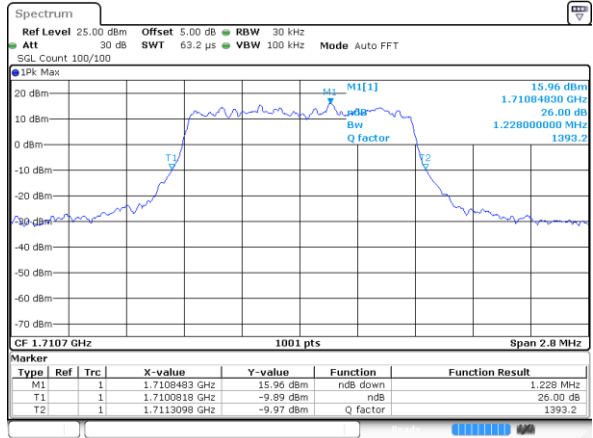

LTE Band 7

Lowest Channel / 15MHz / 64QAM

Date: 9 SEP 2018 16:38:04

Lowest Channel / 20MHz / 64QAM

Date: 9 SEP 2018 16:39:08

Middle Channel / 15MHz / 64QAM

Date: 9 SEP 2018 16:38:26

Middle Channel / 20MHz / 64QAM

Date: 9 SEP 2018 16:39:30

Highest Channel / 15MHz / 64QAM

Date: 9 SEP 2018 16:38:47

Highest Channel / 20MHz / 64QAM

Date: 9 SEP 2018 16:39:51

LTE Band 66

Lowest Channel / 1.4MHz / QPSK

Date: 10 SEP 2018 09:43:52

Lowest Channel / 1.4MHz / 16QAM

Date: 10 SEP 2018 09:44:20

Middle Channel / 1.4MHz / QPSK

Date: 10 SEP 2018 09:57:14

Middle Channel / 1.4MHz / 16QAM

Date: 10 SEP 2018 09:56:51

Highest Channel / 1.4MHz / QPSK

Date: 10 SEP 2018 10:01:06

Highest Channel / 1.4MHz / 16QAM

Date: 10 SEP 2018 10:01:31

LTE Band 66

Lowest Channel / 3MHz / QPSK

Date: 10 SEP 2018 10:13:11

Lowest Channel / 3MHz / 16QAM

Date: 10 SEP 2018 10:24:56