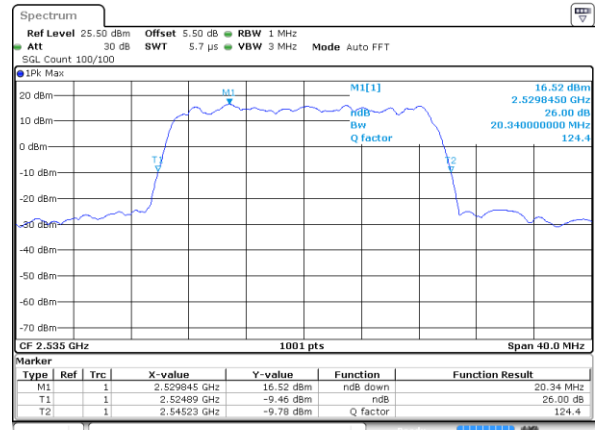

Middle Channel / 5MHz / 64QAM

Date: 9 SEP 2018 16:36:17

Middle Channel / 10MHz / 64QAM

Date: 9 SEP 2018 16:37:21

Highest Channel / 5MHz / 64QAM

Date: 9 SEP 2018 16:36:38

Highest Channel / 10MHz / 64QAM

Date: 9 SEP 2018 16:37:43

LTE Band 7

Lowest Channel / 15MHz / 64QAM

Date: 9 SEP 2018 16:38:04

Lowest Channel / 20MHz / 64QAM

Date: 9 SEP 2018 16:39:08

Middle Channel / 15MHz / 64QAM

Date: 9 SEP 2018 16:38:26

Middle Channel / 20MHz / 64QAM

Date: 9 SEP 2018 16:39:30

Highest Channel / 15MHz / 64QAM

Date: 9 SEP 2018 16:38:47

Highest Channel / 20MHz / 64QAM

Date: 9 SEP 2018 16:39:51

LTE Band 66

Lowest Channel / 1.4MHz / QPSK

Date: 10 SEP 2018 09:43:52