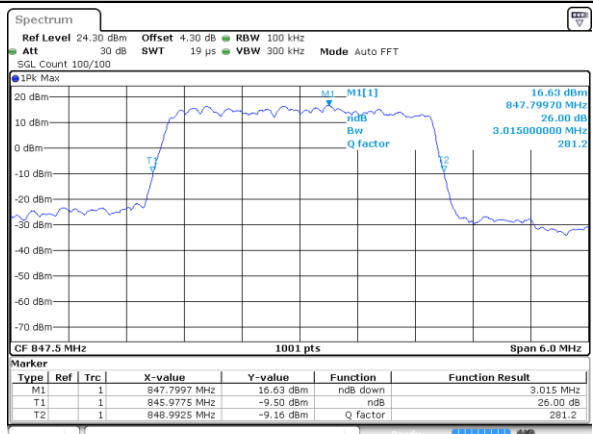

Date: 9 SEP 2018 11:41:53

Highest Channel / 10MHz / QPSK

Date: 9 SEP 2018 11:44:12

Highest Channel / 10MHz / 16QAM

Date: 9 SEP 2018 11:44:22

LTE Band 5

Lowest Channel / 1.4MHz / 64QAM

Date: 9 SEP 2018 13:02:30

Lowest Channel / 3MHz / 64QAM

Date: 9 SEP 2018 13:12:43

Middle Channel / 1.4MHz / 64QAM

Date: 9 SEP 2018 13:07:00

Middle Channel / 3MHz / 64QAM

Date: 9 SEP 2018 13:17:13

Highest Channel / 1.4MHz / 64QAM

Date: 9 SEP 2018 13:08:14

Highest Channel / 3MHz / 64QAM

Date: 9 SEP 2018 13:18:27

LTE Band 5

Lowest Channel / 5MHz / 64QAM

Date: 9 SEP 2018 13:22:56

Lowest Channel / 10MHz / 64QAM

Date: 9 SEP 2018 13:33:09

Middle Channel / 5MHz / 64QAM