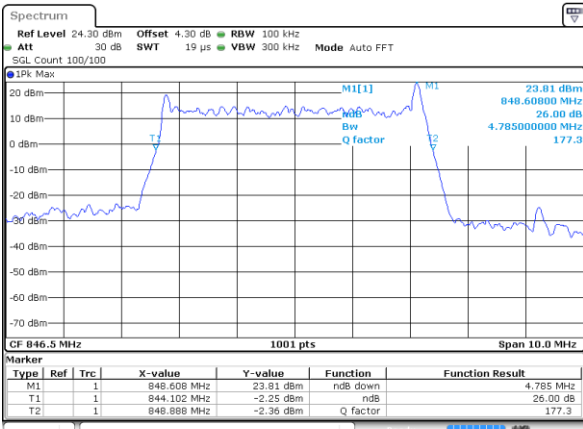

Date: 9 SEP 2018 11:00:18

Highest Channel / 3MHz / 16QAM

Date: 9 SEP 2018 11:00:28

LTE Band 5

Lowest Channel / 5MHz / QPSK

Date: 9 SEP 2018 11:09:17

Lowest Channel / 5MHz / 16QAM

Date: 9 SEP 2018 11:09:27

Middle Channel / 5MHz / QPSK

Date: 9 SEP 2018 11:18:15

Middle Channel / 5MHz / 16QAM

Date: 9 SEP 2018 11:18:25

Highest Channel / 5MHz / QPSK

Date: 9 SEP 2018 11:20:44

Highest Channel / 5MHz / 16QAM

Date: 9 SEP 2018 11:20:54

LTE Band 5

Lowest Channel / 10MHz / QPSK

Date: 9 SEP 2018 11:32:45

Lowest Channel / 10MHz / 16QAM

Date: 9 SEP 2018 11:32:55

Middle Channel / 10MHz / QPSK

Date: 9 SEP 2018 11:41:43

Middle Channel / 10MHz / 16QAM