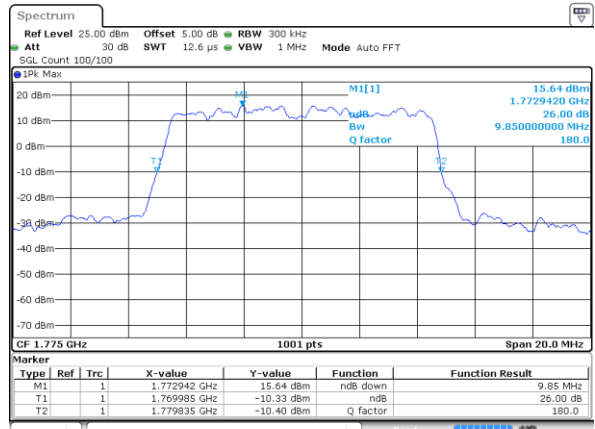

Date: 10 SEP 2018 10:52:43

Highest Channel / 5MHz / QPSK

Date: 10 SEP 2018 10:59:44

Highest Channel / 5MHz / 16QAM

Date: 10 SEP 2018 10:59:22

LTE Band 66

Lowest Channel / 10MHz / QPSK

Date: 10 SEP 2018 11:04:48

Lowest Channel / 10MHz / 16QAM

Date: 10 SEP 2018 11:05:10

Middle Channel / 10MHz / QPSK

Date: 10 SEP 2018 11:12:49

Middle Channel / 10MHz / 16QAM

Date: 10 SEP 2018 11:12:36

Highest Channel / 10MHz / QPSK

Date: 10 SEP 2018 11:13:55

Highest Channel / 10MHz / 16QAM

Date: 10 SEP 2018 11:14:21

LTE Band 66

Lowest Channel / 15MHz / QPSK

Date: 10 SEP 2018 11:20:47

Lowest Channel / 15MHz / 16QAM

Date: 10 SEP 2018 11:21:12

Middle Channel / 15MHz / QPSK

Date: 10 SEP 2018 11:43:41

Middle Channel / 15MHz / 16QAM

Date: 10 SEP 2018 11:43:19

Highest Channel / 15MHz / QPSK

Date: 10 SEP 2018 11:44:39

Highest Channel / 15MHz / 16QAM

Date: 10 SEP 2018 11:45:20

LTE Band 66