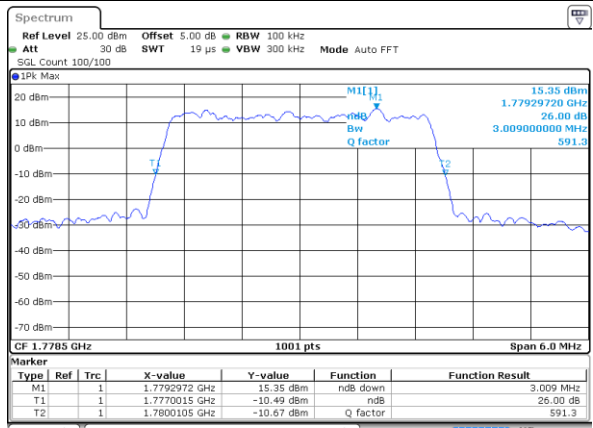

Highest Channel / 20MHz / QPSK

Date: 10 SEP 2018 13:42:30

Highest Channel / 20MHz / 16QAM

Date: 10 SEP 2018 13:43:25

LTE Band 66

Lowest Channel / 1.4MHz / 64QPSK

Date: 10 SEP 2018 09:44:46

Lowest Channel / 3MHz / 64QAM

Date: 10 SEP 2018 10:14:37

Middle Channel / 1.4MHz / 64QPSK

Date: 10 SEP 2018 09:57:46

Middle Channel / 3MHz / 64QAM

Date: 10 SEP 2018 10:32:06

Highest Channel / 1.4MHz / 64QPSK

Date: 10 SEP 2018 10:01:55

Highest Channel / 3MHz / 64QAM

Date: 10 SEP 2018 10:36:19

LTE Band 66

Lowest Channel / 5MHz / 64QPSK

Date: 10 SEP 2018 10:46:49

Lowest Channel / 10MHz / 64QAM

Date: 10 SEP 2018 11:05:25

Middle Channel / 5MHz / 64QPSK

Date: 10 SEP 2018 10:53:02

Middle Channel / 10MHz / 64QAM

Date: 10 SEP 2018 11:12:14

Highest Channel / 5MHz / 64QPSK

Date: 10 SEP 2018 10:57:54

Highest Channel / 10MHz / 64QAM

Date: 10 SEP 2018 11:14:42

LTE Band 66

Lowest Channel / 15MHz / 64QPSK