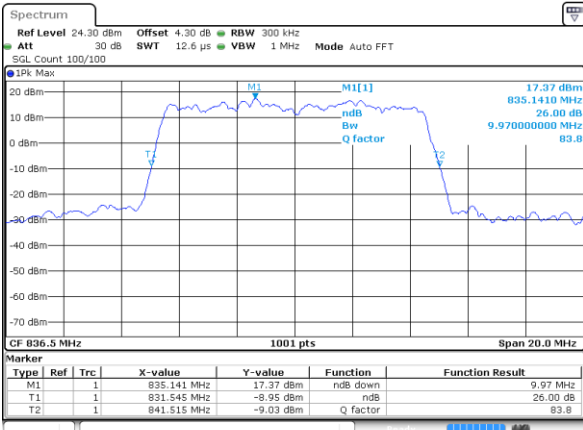

LTE Band 5

Lowest Channel / 10MHz / QPSK

Date: 9 SEP 2018 11:32:45

Lowest Channel / 10MHz / 16QAM

Date: 9 SEP 2018 11:32:55

Middle Channel / 10MHz / QPSK

Date: 9 SEP 2018 11:41:43

Middle Channel / 10MHz / 16QAM

Date: 9 SEP 2018 11:41:53

Highest Channel / 10MHz / QPSK

Date: 9 SEP 2018 11:44:12

Highest Channel / 10MHz / 16QAM

Date: 9 SEP 2018 11:44:22

LTE Band 5

Lowest Channel / 1.4MHz / 64QAM

Date: 9 SEP 2018 13:02:30