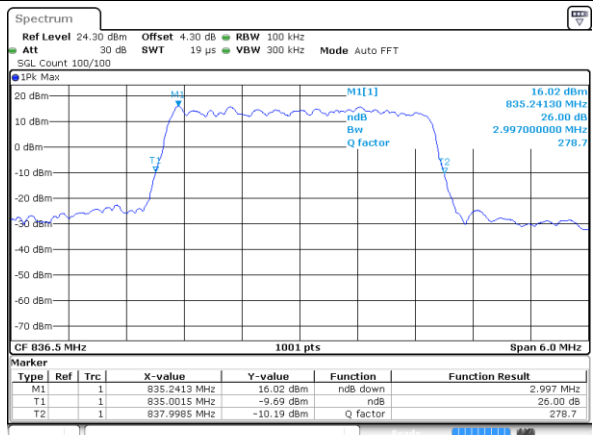

Date: 9 SEP 2018 11:41:53

Highest Channel / 10MHz / QPSK

Date: 9 SEP 2018 11:44:12

Highest Channel / 10MHz / 16QAM

Date: 9 SEP 2018 11:44:22

LTE Band 5

Lowest Channel / 1.4MHz / 64QAM

Date: 9 SEP 2018 13:02:30

Lowest Channel / 3MHz / 64QAM

Date: 9 SEP 2018 13:12:43

Middle Channel / 1.4MHz / 64QAM

Date: 9 SEP 2018 13:07:00

Middle Channel / 3MHz / 64QAM

Date: 9 SEP 2018 13:17:13

Highest Channel / 1.4MHz / 64QAM

Date: 9 SEP 2018 13:08:14

Highest Channel / 3MHz / 64QAM

Date: 9 SEP 2018 13:18:27

LTE Band 5

Lowest Channel / 5MHz / 64QAM

Date: 9 SEP 2018 13:22:56

Lowest Channel / 10MHz / 64QAM

Date: 9 SEP 2018 13:33:09

Middle Channel / 5MHz / 64QAM