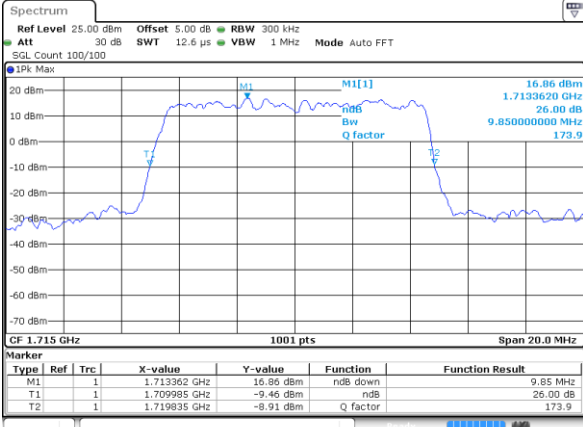

LTE Band 66

Lowest Channel / 5MHz / QPSK

Date: 10 SEP 2018 10:45:59

Lowest Channel / 5MHz / 16QAM

Date: 10 SEP 2018 10:46:26

Middle Channel / 5MHz / QPSK

Date: 10 SEP 2018 10:52:18

Middle Channel / 5MHz / 16QAM

Date: 10 SEP 2018 10:52:43

Highest Channel / 5MHz / QPSK

Date: 10 SEP 2018 10:59:44

Highest Channel / 5MHz / 16QAM

Date: 10 SEP 2018 10:59:22

LTE Band 66

Lowest Channel / 10MHz / QPSK

Date: 10 SEP 2018 11:04:48

Lowest Channel / 10MHz / 16QAM

Date: 10 SEP 2018 11:05:10

Middle Channel / 10MHz / QPSK

Date: 10 SEP 2018 11:12:49

Middle Channel / 10MHz / 16QAM

Date: 10 SEP 2018 11:12:36

Highest Channel / 10MHz / QPSK

Date: 10 SEP 2018 11:13:55