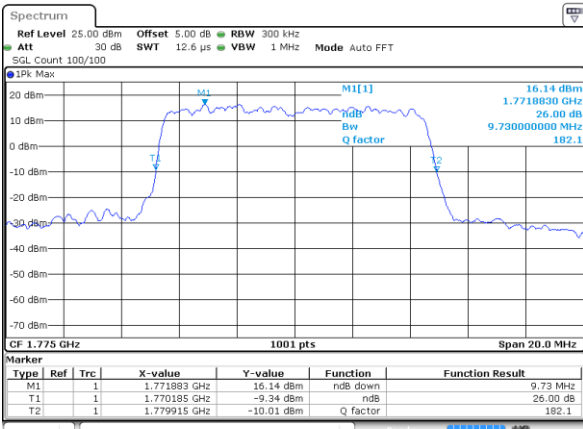

Date: 10 SEP 2018 10:52:43

Highest Channel / 5MHz / QPSK

Date: 10 SEP 2018 10:59:44

Highest Channel / 5MHz / 16QAM

Date: 10 SEP 2018 10:59:22

LTE Band 66

Lowest Channel / 10MHz / QPSK

Date: 10 SEP 2018 11:04:48

Lowest Channel / 10MHz / 16QAM

Date: 10 SEP 2018 11:05:10

Middle Channel / 10MHz / QPSK

Date: 10 SEP 2018 11:12:49

Middle Channel / 10MHz / 16QAM

Date: 10 SEP 2018 11:12:36

Highest Channel / 10MHz / QPSK

Date: 10 SEP 2018 11:13:55

Highest Channel / 10MHz / 16QAM

Date: 10 SEP 2018 11:14:21

LTE Band 66

Lowest Channel / 15MHz / QPSK

Date: 10 SEP 2018 11:20:47

Lowest Channel / 15MHz / 16QAM

Date: 10 SEP 2018 11:21:12

Middle Channel / 15MHz / QPSK