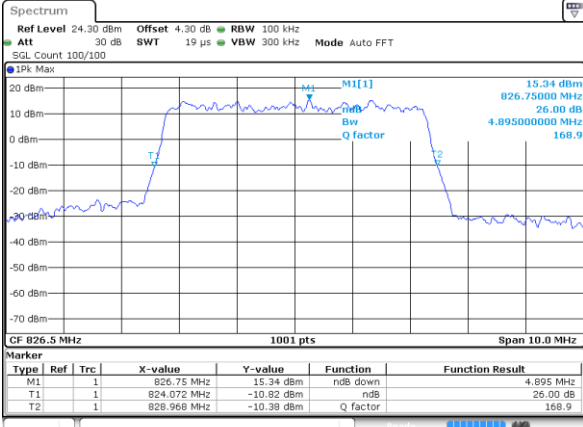

Date: 9 SEP 2018 11:00:18

Highest Channel / 3MHz / 16QAM

Date: 9 SEP 2018 11:00:28

LTE Band 5

Lowest Channel / 5MHz / QPSK

Date: 9 SEP 2018 11:09:17

Lowest Channel / 5MHz / 16QAM

Date: 9 SEP 2018 11:09:27