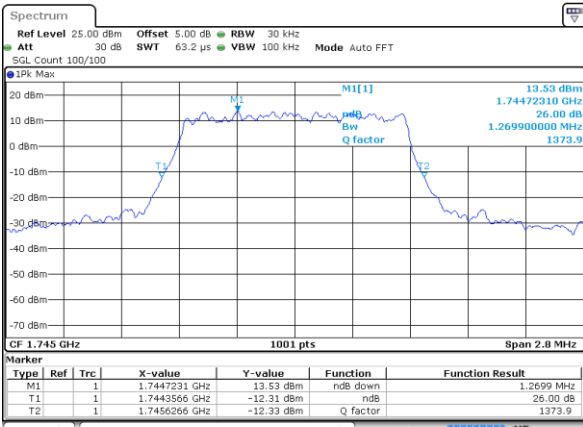

Lowest Channel / 20MHz / QPSK

Date: 10 SEP 2018 11:53:26

Lowest Channel / 20MHz / 16QAM

Date: 10 SEP 2018 11:54:35

Middle Channel / 20MHz / QPSK

Date: 10 SEP 2018 13:38:59

Middle Channel / 20MHz / 16QAM

Date: 10 SEP 2018 13:39:32

Highest Channel / 20MHz / QPSK

Date: 10 SEP 2018 13:42:30

Highest Channel / 20MHz / 16QAM

Date: 10 SEP 2018 13:43:25

LTE Band 66

Lowest Channel / 1.4MHz / 64QPSK

Date: 10 SEP 2018 09:44:46

Lowest Channel / 3MHz / 64QAM

Date: 10 SEP 2018 10:14:37

Middle Channel / 1.4MHz / 64QPSK

Date: 10 SEP 2018 09:57:46

Middle Channel / 3MHz / 64QAM

Date: 10 SEP 2018 10:32:06

Highest Channel / 1.4MHz / 64QPSK

Date: 10 SEP 2018 10:01:55

Highest Channel / 3MHz / 64QAM

Date: 10 SEP 2018 10:36:19

LTE Band 66

Lowest Channel / 5MHz / 64QPSK

Date: 10 SEP 2018 10:46:49

Lowest Channel / 10MHz / 64QAM

Date: 10 SEP 2018 11:05:25

Middle Channel / 5MHz / 64QPSK

Date: 10 SEP 2018 10:53:02