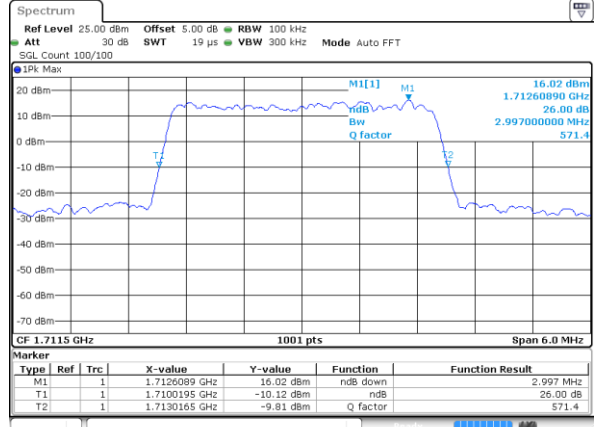

Date: 9 SEP 2018 16:39:30

Highest Channel / 15MHz / 64QAM

Date: 9 SEP 2018 16:38:47

Highest Channel / 20MHz / 64QAM

Date: 9 SEP 2018 16:39:51

LTE Band 66

Lowest Channel / 1.4MHz / QPSK

Date: 10 SEP 2018 09:43:52

Lowest Channel / 1.4MHz / 16QAM

Date: 10 SEP 2018 09:44:20

Middle Channel / 1.4MHz / QPSK

Date: 10 SEP 2018 09:57:14

Middle Channel / 1.4MHz / 16QAM

Date: 10 SEP 2018 09:56:51

Highest Channel / 1.4MHz / QPSK

Date: 10 SEP 2018 10:01:06

Highest Channel / 1.4MHz / 16QAM

Date: 10 SEP 2018 10:01:31

LTE Band 66

Lowest Channel / 3MHz / QPSK

Date: 10 SEP 2018 10:13:11

Lowest Channel / 3MHz / 16QAM

Date: 10 SEP 2018 10:24:56

Middle Channel / 3MHz / QPSK

Date: 10 SEP 2018 10:32:48

Middle Channel / 3MHz / 16QAM

Date: 10 SEP 2018 10:32:28

Highest Channel / 3MHz / QPSK

Date: 10 SEP 2018 10:37:06

Highest Channel / 3MHz / 16QAM

Date: 10 SEP 2018 10:36:43