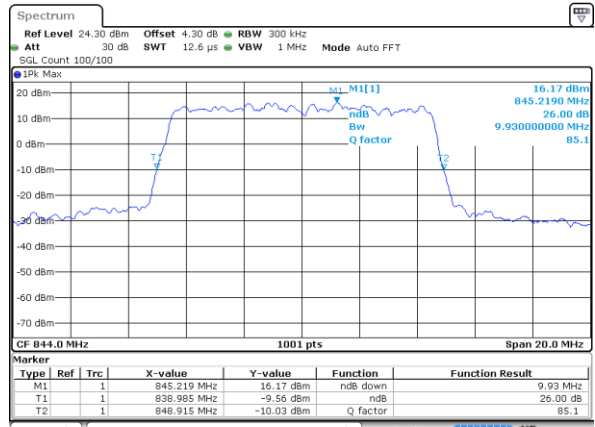

LTE Band 5

Lowest Channel / 10MHz / QPSK

Date: 9 SEP 2018 11:32:45

Lowest Channel / 10MHz / 16QAM

Date: 9 SEP 2018 11:32:55

Middle Channel / 10MHz / QPSK

Date: 9 SEP 2018 11:41:43

Middle Channel / 10MHz / 16QAM

Date: 9 SEP 2018 11:41:53

Highest Channel / 10MHz / QPSK

Date: 9 SEP 2018 11:44:12

Highest Channel / 10MHz / 16QAM

Date: 9 SEP 2018 11:44:22

LTE Band 5

Lowest Channel / 1.4MHz / 64QAM

Date: 9 SEP 2018 13:02:30