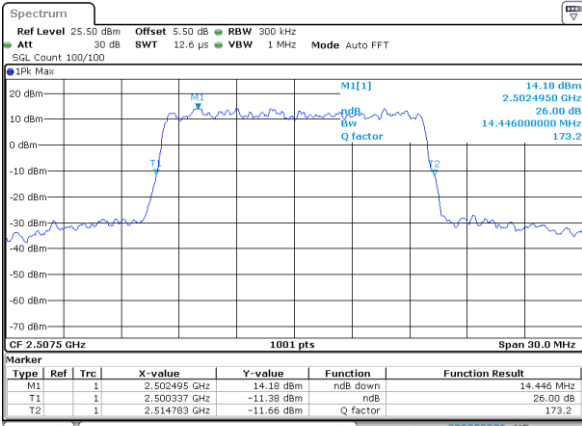

Highest Channel / 5MHz / QPSK

Date: 9 SEP 2018 15:10:53

Highest Channel / 5MHz / 16QAM

Date: 9 SEP 2018 15:11:15

LTE Band 7

Lowest Channel / 10MHz / QPSK

Date: 9 SEP 2018 15:18:00

Lowest Channel / 10MHz / 16QAM

Date: 9 SEP 2018 15:18:21

Middle Channel / 10MHz / QPSK

Date: 9 SEP 2018 15:27:19

Middle Channel / 10MHz / 16QAM

Date: 9 SEP 2018 15:26:58

Highest Channel / 10MHz / QPSK

Date: 9 SEP 2018 15:27:40

Highest Channel / 10MHz / 16QAM

Date: 9 SEP 2018 15:28:01

LTE Band 7

Lowest Channel / 15MHz / QPSK

Date: 9 SEP 2018 15:34:47

Lowest Channel / 15MHz / 16QAM

Date: 9 SEP 2018 15:35:08

Middle Channel / 15MHz / QPSK

Date: 9 SEP 2018 15:44:06