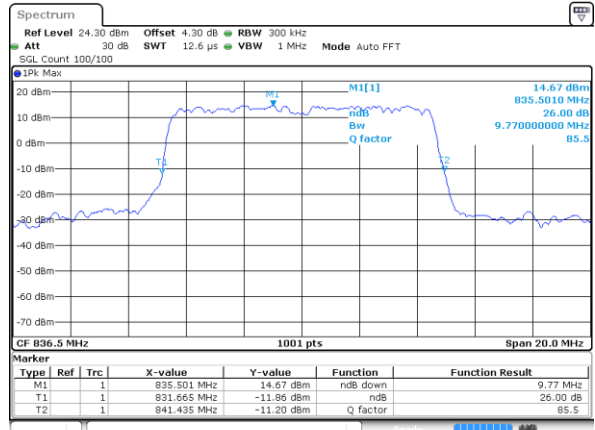

LTE Band 5

Lowest Channel / 10MHz / QPSK

Date: 9 SEP 2018 11:32:45

Lowest Channel / 10MHz / 16QAM

Date: 9 SEP 2018 11:32:55

Middle Channel / 10MHz / QPSK

Date: 9 SEP 2018 11:41:43

Middle Channel / 10MHz / 16QAM

Date: 9 SEP 2018 11:41:53

Highest Channel / 10MHz / QPSK

Date: 9 SEP 2018 11:44:12

Highest Channel / 10MHz / 16QAM

Date: 9 SEP 2018 11:44:22

LTE Band 5

Lowest Channel / 1.4MHz / 64QAM

Date: 9 SEP 2018 13:02:30