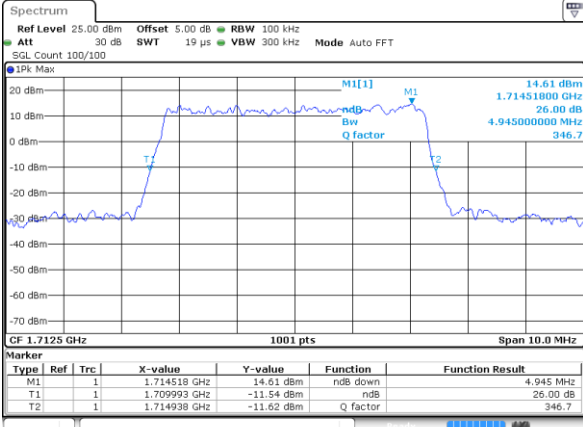

Date: 10 SEP 2018 10:01:06

Highest Channel / 1.4MHz / 16QAM

Date: 10 SEP 2018 10:01:31

LTE Band 66

Lowest Channel / 3MHz / QPSK

Date: 10 SEP 2018 10:13:11

Lowest Channel / 3MHz / 16QAM

Date: 10 SEP 2018 10:24:56

Middle Channel / 3MHz / QPSK

Date: 10 SEP 2018 10:32:48

Middle Channel / 3MHz / 16QAM

Date: 10 SEP 2018 10:32:28

Highest Channel / 3MHz / QPSK

Date: 10 SEP 2018 10:37:06

Highest Channel / 3MHz / 16QAM

Date: 10 SEP 2018 10:36:43

LTE Band 66

Lowest Channel / 5MHz / QPSK

Date: 10 SEP 2018 10:45:59

Lowest Channel / 5MHz / 16QAM

Date: 10 SEP 2018 10:46:26

Middle Channel / 5MHz / QPSK

Date: 10 SEP 2018 10:52:18

Middle Channel / 5MHz / 16QAM

Date: 10 SEP 2018 10:52:43

Highest Channel / 5MHz / QPSK

Date: 10 SEP 2018 10:59:44

Highest Channel / 5MHz / 16QAM

Date: 10 SEP 2018 10:59:22

LTE Band 66

Lowest Channel / 10MHz / QPSK

Date: 10 SEP 2018 11:04:48