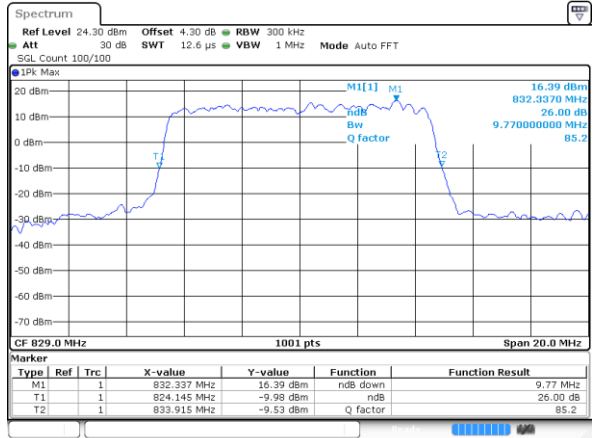

Highest Channel / 3MHz / 64QAM

Date: 9 SEP 2018 13:18:27

LTE Band 5

Lowest Channel / 5MHz / 64QAM

Date: 9 SEP 2018 13:22:56

Lowest Channel / 10MHz / 64QAM

Date: 9 SEP 2018 13:33:09

Middle Channel / 5MHz / 64QAM

Date: 9 SEP 2018 13:27:26

Middle Channel / 10MHz / 64QAM

Date: 9 SEP 2018 13:37:39

Highest Channel / 5MHz / 64QAM

Date: 9 SEP 2018 13:28:40

Highest Channel / 10MHz / 64QAM

Date: 9 SEP 2018 13:38:53

LTE Band 7