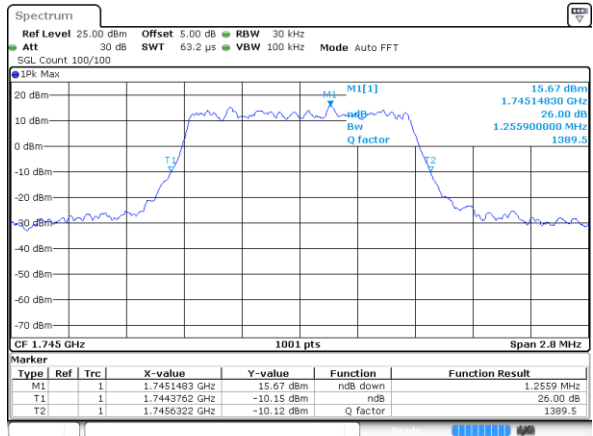

Date: 9 SEP 2018 16:39:30

Highest Channel / 15MHz / 64QAM

Date: 9 SEP 2018 16:38:47

Highest Channel / 20MHz / 64QAM

Date: 9 SEP 2018 16:39:51

LTE Band 66

Lowest Channel / 1.4MHz / QPSK

Date: 10 SEP 2018 09:43:52

Lowest Channel / 1.4MHz / 16QAM

Date: 10 SEP 2018 09:44:20

Middle Channel / 1.4MHz / QPSK

Date: 10 SEP 2018 09:57:14

Middle Channel / 1.4MHz / 16QAM

Date: 10 SEP 2018 09:56:51

Highest Channel / 1.4MHz / QPSK

Date: 10 SEP 2018 10:01:06

Highest Channel / 1.4MHz / 16QAM

Date: 10 SEP 2018 10:01:31

LTE Band 66

Lowest Channel / 3MHz / QPSK

Date: 10 SEP 2018 10:13:11

Lowest Channel / 3MHz / 16QAM

Date: 10 SEP 2018 10:24:56