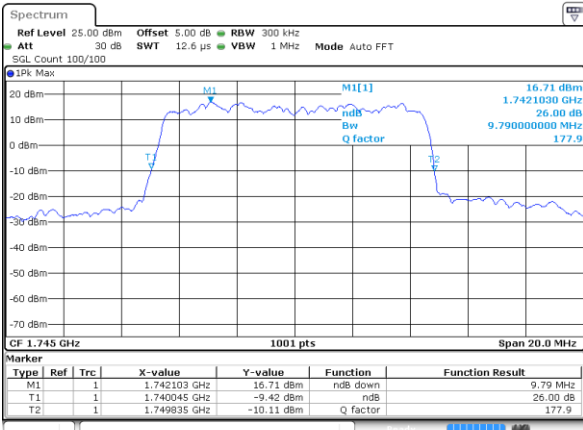

LTE Band 66

Lowest Channel / 5MHz / QPSK

Date: 10 SEP 2018 10:45:59

Lowest Channel / 5MHz / 16QAM

Date: 10 SEP 2018 10:46:26

Middle Channel / 5MHz / QPSK

Date: 10 SEP 2018 10:52:18

Middle Channel / 5MHz / 16QAM

Date: 10 SEP 2018 10:52:43

Highest Channel / 5MHz / QPSK

Date: 10 SEP 2018 10:59:44

Highest Channel / 5MHz / 16QAM

Date: 10 SEP 2018 10:59:22

LTE Band 66

Lowest Channel / 10MHz / QPSK

Date: 10 SEP 2018 11:04:48

Lowest Channel / 10MHz / 16QAM

Date: 10 SEP 2018 11:05:10

Middle Channel / 10MHz / QPSK

Date: 10 SEP 2018 11:12:49

Middle Channel / 10MHz / 16QAM

Date: 10 SEP 2018 11:12:36

Highest Channel / 10MHz / QPSK

Date: 10 SEP 2018 11:13:55

Highest Channel / 10MHz / 16QAM

Date: 10 SEP 2018 11:14:21

LTE Band 66

Lowest Channel / 15MHz / QPSK

Date: 10 SEP 2018 11:20:47

Lowest Channel / 15MHz / 16QAM

Date: 10 SEP 2018 11:21:12

Middle Channel / 15MHz / QPSK