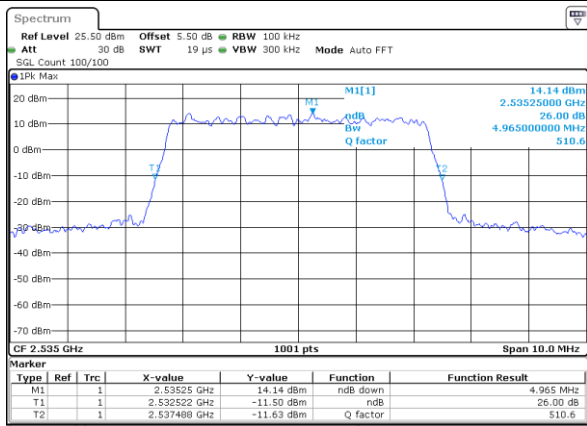

Date: 9 SEP 2018 13:27:26

Middle Channel / 10MHz / 64QAM

Date: 9 SEP 2018 13:37:39

Highest Channel / 5MHz / 64QAM

Date: 9 SEP 2018 13:28:40

Highest Channel / 10MHz / 64QAM

Date: 9 SEP 2018 13:38:53

LTE Band 7

Lowest Channel / 5MHz / QPSK

Date: 9 SEP 2018 15:01:13

Lowest Channel / 5MHz / 16QAM

Date: 9 SEP 2018 15:01:34

Middle Channel / 5MHz / QPSK

Date: 9 SEP 2018 15:10:32

Middle Channel / 5MHz / 16QAM

Date: 9 SEP 2018 15:10:11

Highest Channel / 5MHz / QPSK

Date: 9 SEP 2018 15:10:53

Highest Channel / 5MHz / 16QAM

Date: 9 SEP 2018 15:11:15

LTE Band 7

Lowest Channel / 10MHz / QPSK

Date: 9 SEP 2018 15:18:00

Lowest Channel / 10MHz / 16QAM