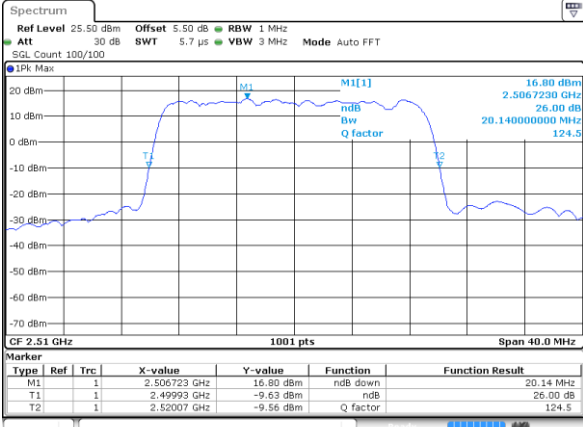

Date: 9 SEP 2018 15:28:01

LTE Band 7

Lowest Channel / 15MHz / QPSK

Date: 9 SEP 2018 15:34:47

Lowest Channel / 15MHz / 16QAM

Date: 9 SEP 2018 15:35:08

Middle Channel / 15MHz / QPSK

Date: 9 SEP 2018 15:44:06

Middle Channel / 15MHz / 16QAM

Date: 9 SEP 2018 15:43:45

Highest Channel / 15MHz / QPSK

Date: 9 SEP 2018 15:44:27

Highest Channel / 15MHz / 16QAM

Date: 9 SEP 2018 15:44:49

LTE Band 7

Lowest Channel / 20MHz / QPSK