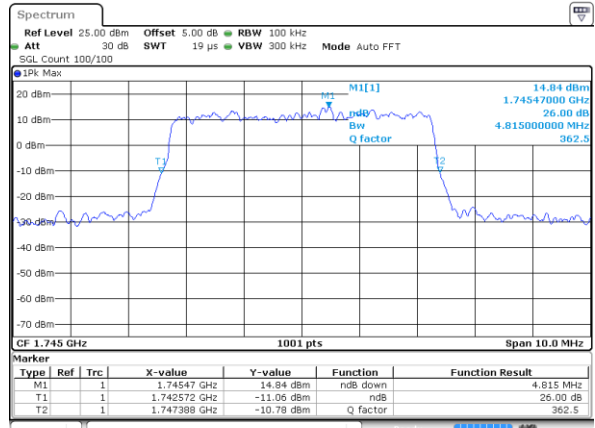

Date: 10 SEP 2018 10:01:06

Highest Channel / 1.4MHz / 16QAM

Date: 10 SEP 2018 10:01:31

LTE Band 66

Lowest Channel / 3MHz / QPSK

Date: 10 SEP 2018 10:13:11

Lowest Channel / 3MHz / 16QAM

Date: 10 SEP 2018 10:24:56

Middle Channel / 3MHz / QPSK

Date: 10 SEP 2018 10:32:48

Middle Channel / 3MHz / 16QAM

Date: 10 SEP 2018 10:32:28

Highest Channel / 3MHz / QPSK

Date: 10 SEP 2018 10:37:06

Highest Channel / 3MHz / 16QAM

Date: 10 SEP 2018 10:36:43

LTE Band 66

Lowest Channel / 5MHz / QPSK

Date: 10 SEP 2018 10:45:59

Lowest Channel / 5MHz / 16QAM

Date: 10 SEP 2018 10:46:26

Middle Channel / 5MHz / QPSK

Date: 10 SEP 2018 10:52:18

Middle Channel / 5MHz / 16QAM

Date: 10 SEP 2018 10:52:43

Highest Channel / 5MHz / QPSK

Date: 10 SEP 2018 10:59:44

Highest Channel / 5MHz / 16QAM

Date: 10 SEP 2018 10:59:22

LTE Band 66

Lowest Channel / 10MHz / QPSK

Date: 10 SEP 2018 11:04:48