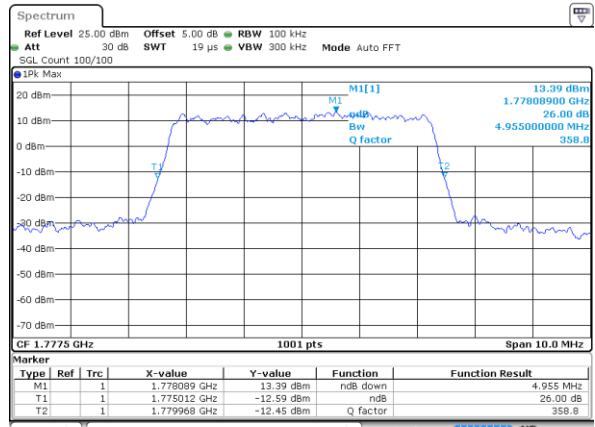

Date: 10 SEP 2018 10:01:06

Highest Channel / 1.4MHz / 16QAM

Date: 10 SEP 2018 10:01:31

LTE Band 66

Lowest Channel / 3MHz / QPSK

Date: 10 SEP 2018 10:13:11

Lowest Channel / 3MHz / 16QAM

Date: 10 SEP 2018 10:24:56

LTE Band 66

Lowest Channel / 5MHz / QPSK

Date: 10 SEP 2018 10:45:59

Lowest Channel / 5MHz / 16QAM

Date: 10 SEP 2018 10:46:26

Middle Channel / 5MHz / QPSK

Date: 10 SEP 2018 10:52:18

Middle Channel / 5MHz / 16QAM

Date: 10 SEP 2018 10:52:43

Highest Channel / 5MHz / QPSK

Date: 10 SEP 2018 10:59:44

Highest Channel / 5MHz / 16QAM

Date: 10 SEP 2018 10:59:22

LTE Band 66

Lowest Channel / 10MHz / QPSK

Date: 10 SEP 2018 11:04:48