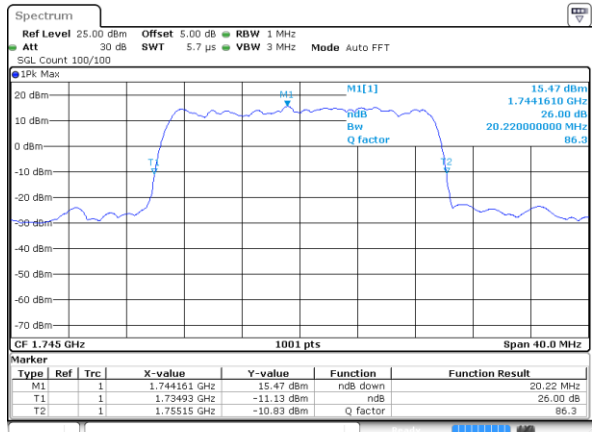

Date: 10 SEP 2018 10:36:19

LTE Band 66

Lowest Channel / 5MHz / 64QPSK

Date: 10 SEP 2018 10:46:49

Lowest Channel / 10MHz / 64QAM

Date: 10 SEP 2018 11:05:25

Middle Channel / 5MHz / 64QPSK

Date: 10 SEP 2018 10:53:02

Middle Channel / 10MHz / 64QAM

Date: 10 SEP 2018 11:12:14

Highest Channel / 5MHz / 64QPSK

Date: 10 SEP 2018 10:57:54

Highest Channel / 10MHz / 64QAM

Date: 10 SEP 2018 11:14:42

LTE Band 66

Lowest Channel / 15MHz / 64QPSK

Date: 10 SEP 2018 11:21:33

Lowest Channel / 20MHz / 64QAM

Date: 10 SEP 2018 11:55:21

Middle Channel / 15MHz / 64QPSK

Date: 10 SEP 2018 11:42:57

Middle Channel / 20MHz / 64QAM

Date: 10 SEP 2018 13:40:01

Highest Channel / 15MHz / 64QPSK

Date: 10 SEP 2018 11:45:57

Highest Channel / 20MHz / 64QAM

Date: 10 SEP 2018 13:44:23

Occupied Bandwidth

Mode	LTE Band 2 : 99%OBW(MHz)											
	1.4MHz		3MHz		5MHz		10MHz		15MHz		20MHz	
Mod.	QPSK	16QAM	QPSK	16QAM	QPSK	16QAM	QPSK	16QAM	QPSK	16QAM	QPSK	16QAM
Lowest CH	1.09	1.09	2.71	2.7	4.49	4.5	8.95	8.99	13.43	13.46	18.38	18.5
Middle CH	1.09	1.09	2.72	2.7	4.49	4.48	9.09	8.99	13.46	13.37	18.42	18.26
Highest CH	1.09	1.1	2.72	2.72	4.5	4.5	9.07	8.97	13.46	13.49	18.22	18.62
Mode	LTE Band 2 : 99%OBW(MHz)											
	1.4MHz		3MHz		5MHz		10MHz		15MHz		20MHz	
Mod.	64QAM		64QAM		64QAM		64QAM		64QAM		64QAM	
Lowest CH	1.09		2.74		4.48		9.09		13.43		18.38	
Middle CH	1.09		2.72		4.48		9.03		13.4		18.42	
Highest CH	1.09		2.73		4.47		8.99		13.46		18.38	