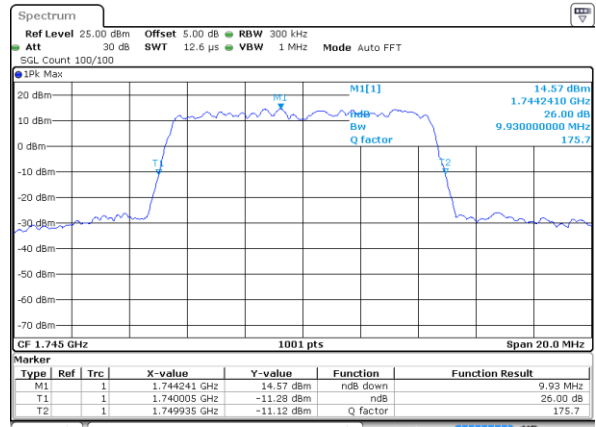

Highest Channel / 20MHz / QPSK

Date: 10 SEP 2018 13:42:30

Highest Channel / 20MHz / 16QAM

Date: 10 SEP 2018 13:43:25

LTE Band 66

Lowest Channel / 1.4MHz / 64QPSK

Date: 10 SEP 2018 09:44:46

Lowest Channel / 3MHz / 64QAM

Date: 10 SEP 2018 10:14:37

Middle Channel / 1.4MHz / 64QPSK

Date: 10 SEP 2018 09:57:46

Middle Channel / 3MHz / 64QAM

Date: 10 SEP 2018 10:32:06

Highest Channel / 1.4MHz / 64QPSK

Date: 10 SEP 2018 10:01:55

Highest Channel / 3MHz / 64QAM

Date: 10 SEP 2018 10:36:19

LTE Band 66

Lowest Channel / 5MHz / 64QPSK

Date: 10 SEP 2018 10:46:49

Lowest Channel / 10MHz / 64QAM

Date: 10 SEP 2018 11:05:25

Middle Channel / 5MHz / 64QPSK

Date: 10 SEP 2018 10:53:02

Middle Channel / 10MHz / 64QAM

Date: 10 SEP 2018 11:12:14

Highest Channel / 5MHz / 64QPSK

Date: 10 SEP 2018 10:57:54

Highest Channel / 10MHz / 64QAM

Date: 10 SEP 2018 11:14:42

LTE Band 66

Lowest Channel / 15MHz / 64QPSK