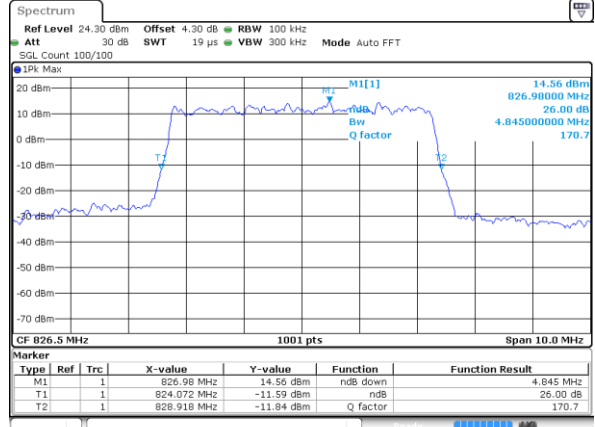

Date: 9 SEP 2018 11:00:18

Highest Channel / 3MHz / 16QAM

Date: 9 SEP 2018 11:00:28

LTE Band 5

Lowest Channel / 5MHz / QPSK

Date: 9 SEP 2018 11:09:17

Lowest Channel / 5MHz / 16QAM

Date: 9 SEP 2018 11:09:27