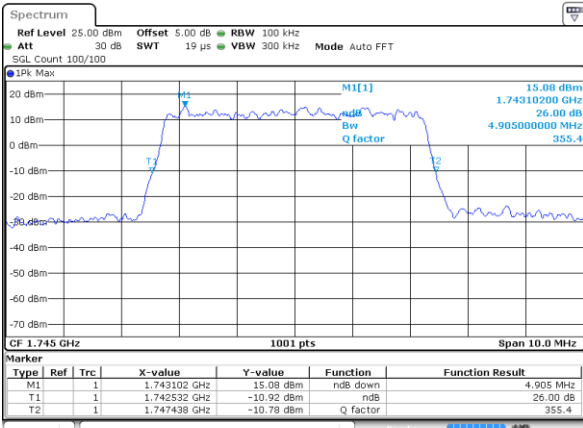

LTE Band 66

Lowest Channel / 5MHz / QPSK

Date: 10 SEP 2018 10:45:59

Lowest Channel / 5MHz / 16QAM

Date: 10 SEP 2018 10:46:26

Middle Channel / 5MHz / QPSK

Date: 10 SEP 2018 10:52:18

Middle Channel / 5MHz / 16QAM

Date: 10 SEP 2018 10:52:43

Highest Channel / 5MHz / QPSK

Date: 10 SEP 2018 10:59:44

Highest Channel / 5MHz / 16QAM

Date: 10 SEP 2018 10:59:22

LTE Band 66

Lowest Channel / 10MHz / QPSK

Date: 10 SEP 2018 11:04:48