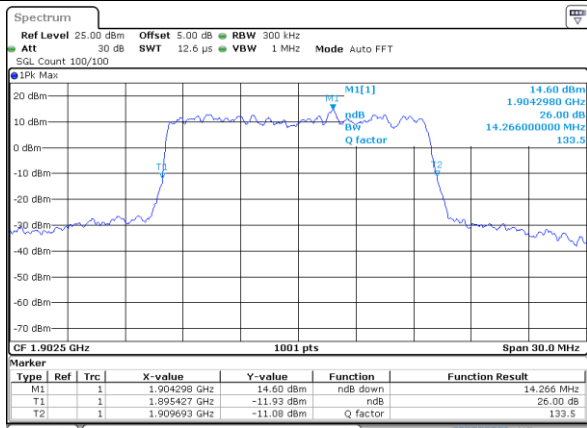

Date: 9 SEP 2018 23:08:49

Middle Channel / 15MHz / 64QAM

Date: 9 SEP 2018 23:08:28

Middle Channel / 20MHz / 64QAM

Date: 9 SEP 2018 23:09:00

Highest Channel / 15MHz / 64QAM

Date: 9 SEP 2018 23:08:38

Highest Channel / 20MHz / 64QAM

Date: 9 SEP 2018 23:09:10

LTE Band 5

Lowest Channel / 1.4MHz / QPSK

Date: 9 SEP 2018 10:28:34

Lowest Channel / 1.4MHz / 16QAM

Date: 9 SEP 2018 10:28:24

Middle Channel / 1.4MHz / QPSK

Date: 9 SEP 2018 10:37:23