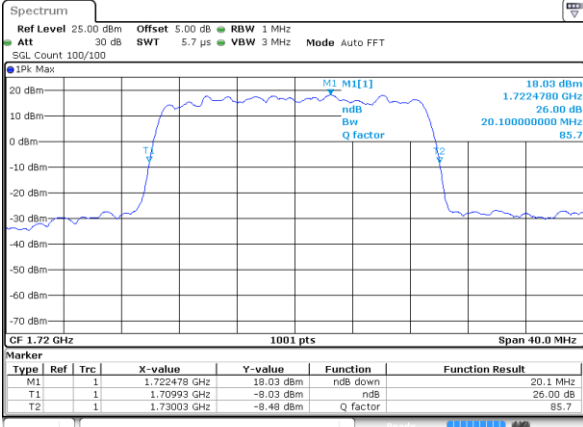

Highest Channel / 10MHz / 16QAM

Date: 10 SEP 2018 11:14:21

LTE Band 66

Lowest Channel / 15MHz / QPSK

Date: 10 SEP 2018 11:20:47

Lowest Channel / 15MHz / 16QAM

Date: 10 SEP 2018 11:21:12

Middle Channel / 15MHz / QPSK

Date: 10 SEP 2018 11:43:41

Middle Channel / 15MHz / 16QAM

Date: 10 SEP 2018 11:43:19

Highest Channel / 15MHz / QPSK

Date: 10 SEP 2018 11:44:39

Highest Channel / 15MHz / 16QAM

Date: 10 SEP 2018 11:45:20

LTE Band 66

Lowest Channel / 20MHz / QPSK

Date: 10 SEP 2018 11:53:26

Lowest Channel / 20MHz / 16QAM

Date: 10 SEP 2018 11:54:35

Middle Channel / 20MHz / QPSK

Date: 10 SEP 2018 13:38:59

Middle Channel / 20MHz / 16QAM

Date: 10 SEP 2018 13:39:32