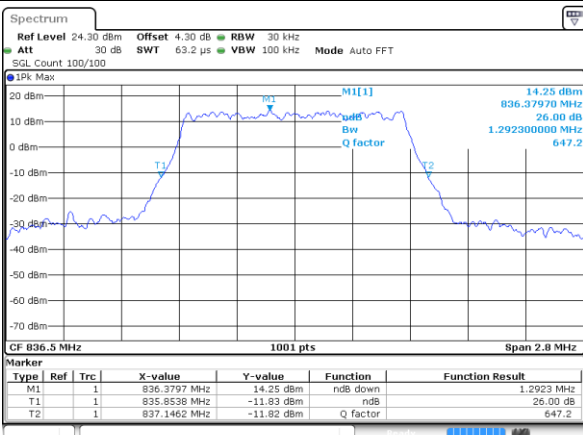

Date: 9 SEP 2018 11:41:53

Highest Channel / 10MHz / QPSK

Date: 9 SEP 2018 11:44:12

Highest Channel / 10MHz / 16QAM

Date: 9 SEP 2018 11:44:22

LTE Band 5

Lowest Channel / 1.4MHz / 64QAM

Date: 9 SEP 2018 13:02:30

Lowest Channel / 3MHz / 64QAM

Date: 9 SEP 2018 13:12:43

Middle Channel / 1.4MHz / 64QAM

Date: 9 SEP 2018 13:07:00

Middle Channel / 3MHz / 64QAM

Date: 9 SEP 2018 13:17:13

Highest Channel / 1.4MHz / 64QAM

Date: 9 SEP 2018 13:08:14