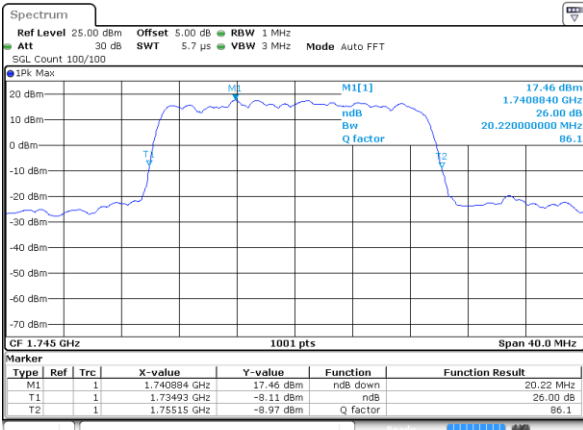

Date: 10 SEP 2018 11:43:41

Middle Channel / 15MHz / 16QAM

Date: 10 SEP 2018 11:43:19

Highest Channel / 15MHz / QPSK

Date: 10 SEP 2018 11:44:39

Highest Channel / 15MHz / 16QAM

Date: 10 SEP 2018 11:45:20

LTE Band 66

Lowest Channel / 20MHz / QPSK

Date: 10 SEP 2018 11:53:26

Lowest Channel / 20MHz / 16QAM

Date: 10 SEP 2018 11:54:35

Middle Channel / 20MHz / QPSK

Date: 10 SEP 2018 13:38:59

Middle Channel / 20MHz / 16QAM

Date: 10 SEP 2018 13:39:32

Highest Channel / 20MHz / QPSK

Date: 10 SEP 2018 13:42:30

Highest Channel / 20MHz / 16QAM

Date: 10 SEP 2018 13:43:25

LTE Band 66

Lowest Channel / 1.4MHz / 64QPSK

Date: 10 SEP 2018 09:44:46

Lowest Channel / 3MHz / 64QAM