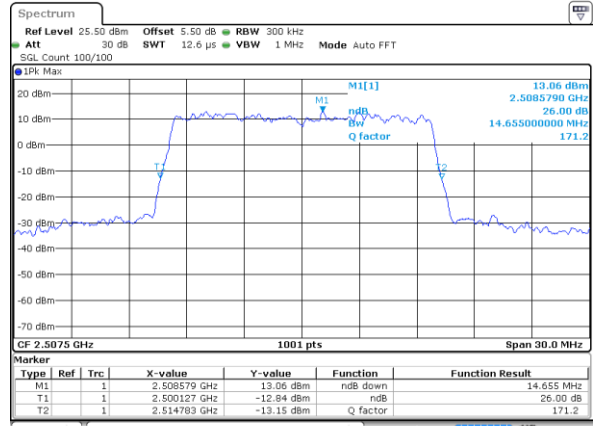

Highest Channel / 5MHz / QPSK

Date: 9 SEP 2018 15:10:53

Highest Channel / 5MHz / 16QAM

Date: 9 SEP 2018 15:11:15

LTE Band 7

Lowest Channel / 10MHz / QPSK

Date: 9 SEP 2018 15:18:00

Lowest Channel / 10MHz / 16QAM

Date: 9 SEP 2018 15:18:21

Middle Channel / 10MHz / QPSK

Date: 9 SEP 2018 15:27:19

Middle Channel / 10MHz / 16QAM

Date: 9 SEP 2018 15:26:58

Highest Channel / 10MHz / QPSK

Date: 9 SEP 2018 15:27:40

Highest Channel / 10MHz / 16QAM

Date: 9 SEP 2018 15:28:01

LTE Band 7

Lowest Channel / 15MHz / QPSK

Date: 9 SEP 2018 15:34:47

Lowest Channel / 15MHz / 16QAM

Date: 9 SEP 2018 15:35:08

Middle Channel / 15MHz / QPSK

Date: 9 SEP 2018 15:44:06

Middle Channel / 15MHz / 16QAM

Date: 9 SEP 2018 15:43:45

Highest Channel / 15MHz / QPSK

Date: 9 SEP 2018 15:44:27

Highest Channel / 15MHz / 16QAM

Date: 9 SEP 2018 15:44:49

LTE Band 7

Lowest Channel / 20MHz / QPSK