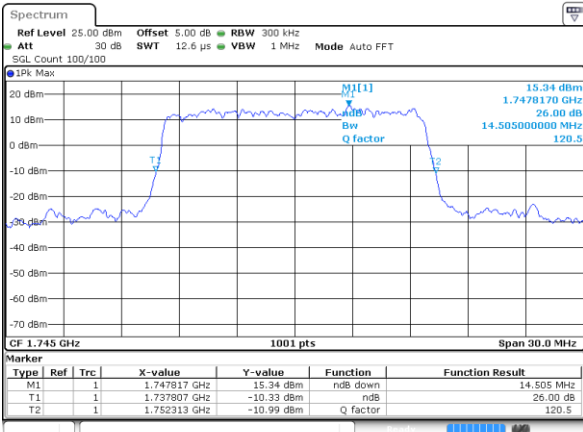

Highest Channel / 10MHz / 16QAM

Date: 10 SEP 2018 11:14:21

LTE Band 66

Lowest Channel / 15MHz / QPSK

Date: 10 SEP 2018 11:20:47

Lowest Channel / 15MHz / 16QAM

Date: 10 SEP 2018 11:21:12

Middle Channel / 15MHz / QPSK

Date: 10 SEP 2018 11:43:41

Middle Channel / 15MHz / 16QAM

Date: 10 SEP 2018 11:43:19

Highest Channel / 15MHz / QPSK

Date: 10 SEP 2018 11:44:39

Highest Channel / 15MHz / 16QAM

Date: 10 SEP 2018 11:45:20

LTE Band 66