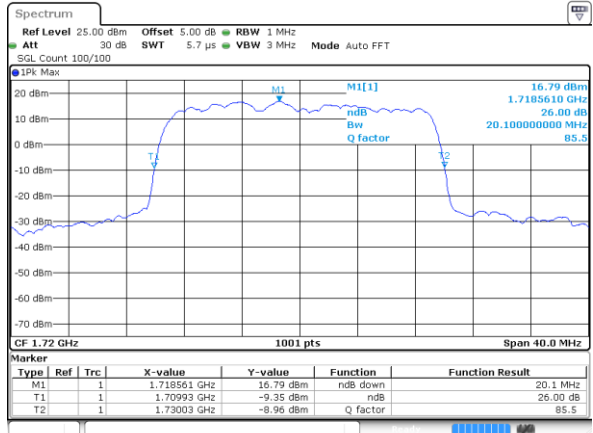

Date: 10 SEP 2018 10:36:19

LTE Band 66

Lowest Channel / 5MHz / 64QPSK

Date: 10 SEP 2018 10:46:49

Lowest Channel / 10MHz / 64QAM

Date: 10 SEP 2018 11:05:25

Middle Channel / 5MHz / 64QPSK

Date: 10 SEP 2018 10:53:02

Middle Channel / 10MHz / 64QAM

Date: 10 SEP 2018 11:12:14

Highest Channel / 5MHz / 64QPSK

Date: 10 SEP 2018 10:57:54

Highest Channel / 10MHz / 64QAM

Date: 10 SEP 2018 11:14:42

LTE Band 66

Lowest Channel / 15MHz / 64QPSK

Date: 10 SEP 2018 11:21:33

Lowest Channel / 20MHz / 64QAM

Date: 10 SEP 2018 11:55:21

Middle Channel / 15MHz / 64QPSK

Date: 10 SEP 2018 11:42:57

Middle Channel / 20MHz / 64QAM

Date: 10 SEP 2018 13:40:01

Highest Channel / 15MHz / 64QPSK