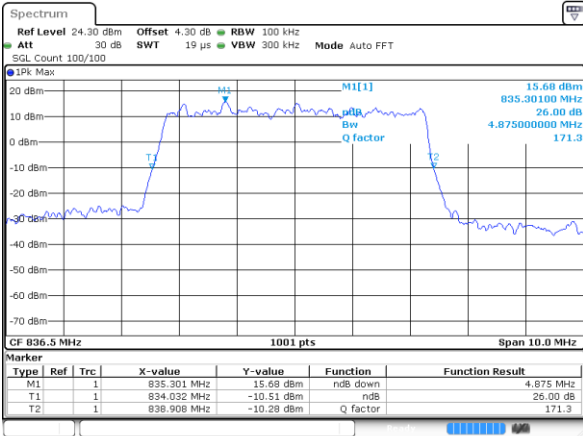

Highest Channel / 3MHz / 64QAM

Date: 9 SEP 2018 13:18:27

LTE Band 5

Lowest Channel / 5MHz / 64QAM

Date: 9 SEP 2018 13:22:56

Lowest Channel / 10MHz / 64QAM

Date: 9 SEP 2018 13:33:09

Middle Channel / 5MHz / 64QAM

Date: 9 SEP 2018 13:27:26

Middle Channel / 10MHz / 64QAM

Date: 9 SEP 2018 13:37:39

Highest Channel / 5MHz / 64QAM

Date: 9 SEP 2018 13:28:40

Highest Channel / 10MHz / 64QAM

Date: 9 SEP 2018 13:38:53

LTE Band 7