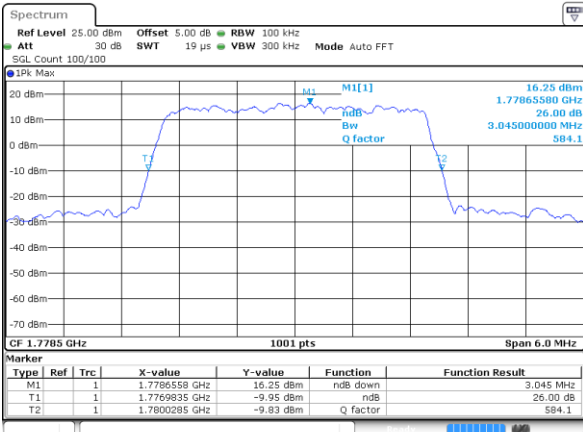

Date: 10 SEP 2018 10:01:06

Highest Channel / 1.4MHz / 16QAM

Date: 10 SEP 2018 10:01:31

LTE Band 66

Lowest Channel / 3MHz / QPSK

Date: 10 SEP 2018 10:13:11

Lowest Channel / 3MHz / 16QAM

Date: 10 SEP 2018 10:24:56

Middle Channel / 3MHz / QPSK

Date: 10 SEP 2018 10:32:48

Middle Channel / 3MHz / 16QAM

Date: 10 SEP 2018 10:32:28

Highest Channel / 3MHz / QPSK

Date: 10 SEP 2018 10:37:06

Highest Channel / 3MHz / 16QAM

Date: 10 SEP 2018 10:36:43

LTE Band 66

Lowest Channel / 5MHz / QPSK

Date: 10 SEP 2018 10:45:59

Lowest Channel / 5MHz / 16QAM

Date: 10 SEP 2018 10:46:26

Middle Channel / 5MHz / QPSK

Date: 10 SEP 2018 10:52:18

Middle Channel / 5MHz / 16QAM

Date: 10 SEP 2018 10:52:43

Highest Channel / 5MHz / QPSK

Date: 10 SEP 2018 10:59:44

Highest Channel / 5MHz / 16QAM

Date: 10 SEP 2018 10:59:22

LTE Band 66

Lowest Channel / 10MHz / QPSK

Date: 10 SEP 2018 11:04:48