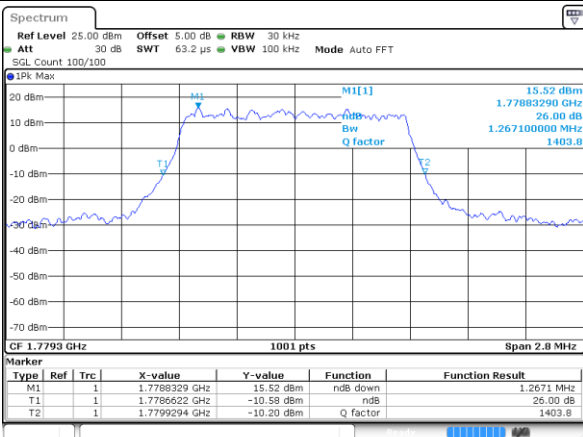

Date: 9 SEP 2018 16:39:30

Highest Channel / 15MHz / 64QAM

Date: 9 SEP 2018 16:38:47

Highest Channel / 20MHz / 64QAM

Date: 9 SEP 2018 16:39:51

LTE Band 66

Lowest Channel / 1.4MHz / QPSK

Date: 10 SEP 2018 09:43:52

Lowest Channel / 1.4MHz / 16QAM

Date: 10 SEP 2018 09:44:20

Middle Channel / 1.4MHz / QPSK

Date: 10 SEP 2018 09:57:14

Middle Channel / 1.4MHz / 16QAM

Date: 10 SEP 2018 09:56:51

Highest Channel / 1.4MHz / QPSK

Date: 10 SEP 2018 10:01:06

Highest Channel / 1.4MHz / 16QAM

Date: 10 SEP 2018 10:01:31

LTE Band 66

Lowest Channel / 3MHz / QPSK

Date: 10 SEP 2018 10:13:11

Lowest Channel / 3MHz / 16QAM

Date: 10 SEP 2018 10:24:56