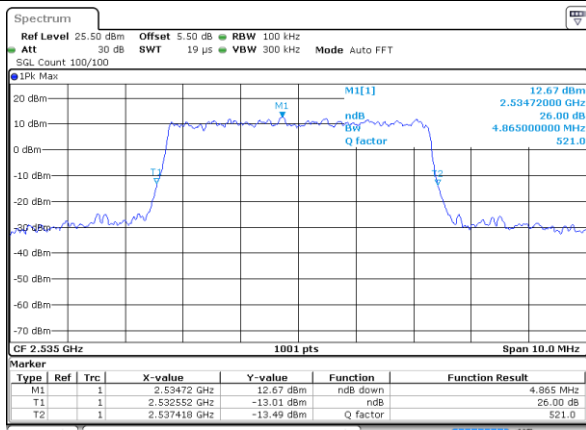

Date: 9 SEP 2018 16:01:14

Highest Channel / 20MHz / 16QAM

Date: 9 SEP 2018 16:01:35

LTE Band 7

Lowest Channel / 5MHz / 64QAM

Date: 9 SEP 2018 16:35:56

Lowest Channel / 10MHz / 64QAM

Date: 9 SEP 2018 16:37:00

Middle Channel / 5MHz / 64QAM

Date: 9 SEP 2018 16:36:17

Middle Channel / 10MHz / 64QAM

Date: 9 SEP 2018 16:37:21

Highest Channel / 5MHz / 64QAM

Date: 9 SEP 2018 16:36:38

Highest Channel / 10MHz / 64QAM

Date: 9 SEP 2018 16:37:43