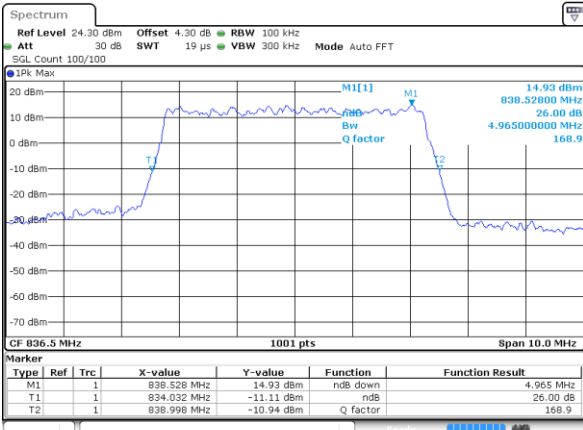

Middle Channel / 5MHz / QPSK

Date: 9 SEP 2018 11:18:15