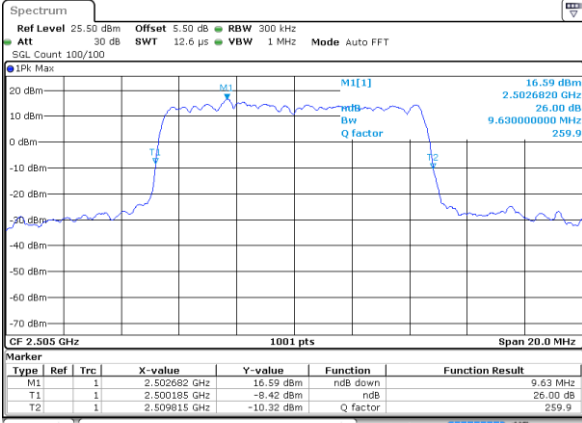

Highest Channel / 5MHz / QPSK

Date: 9 SEP 2018 15:10:53

Highest Channel / 5MHz / 16QAM

Date: 9 SEP 2018 15:11:15

LTE Band 7

Lowest Channel / 10MHz / QPSK

Date: 9 SEP 2018 15:18:00

Lowest Channel / 10MHz / 16QAM