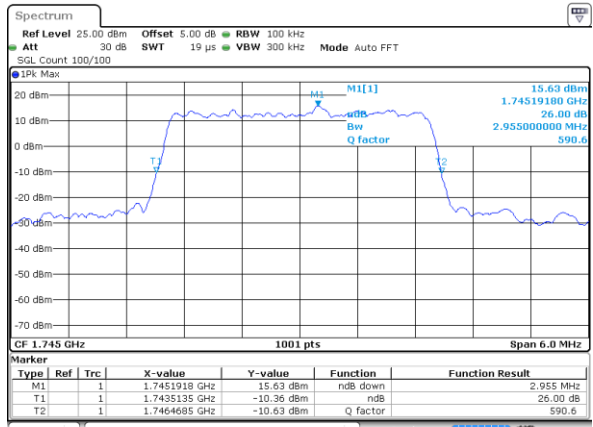

Highest Channel / 20MHz / QPSK

Date: 10 SEP 2018 13:42:30

Highest Channel / 20MHz / 16QAM

Date: 10 SEP 2018 13:43:25

LTE Band 66

Lowest Channel / 1.4MHz / 64QPSK

Date: 10 SEP 2018 09:44:46

Lowest Channel / 3MHz / 64QAM

Date: 10 SEP 2018 10:14:37

Middle Channel / 1.4MHz / 64QPSK

Date: 10 SEP 2018 09:57:46

Middle Channel / 3MHz / 64QAM

Date: 10 SEP 2018 10:32:06

Highest Channel / 1.4MHz / 64QPSK

Date: 10 SEP 2018 10:01:55

Highest Channel / 3MHz / 64QAM

Date: 10 SEP 2018 10:36:19

LTE Band 66

Lowest Channel / 5MHz / 64QPSK

Date: 10 SEP 2018 10:46:49

Lowest Channel / 10MHz / 64QAM

Date: 10 SEP 2018 11:05:25

Middle Channel / 5MHz / 64QPSK

Date: 10 SEP 2018 10:53:02