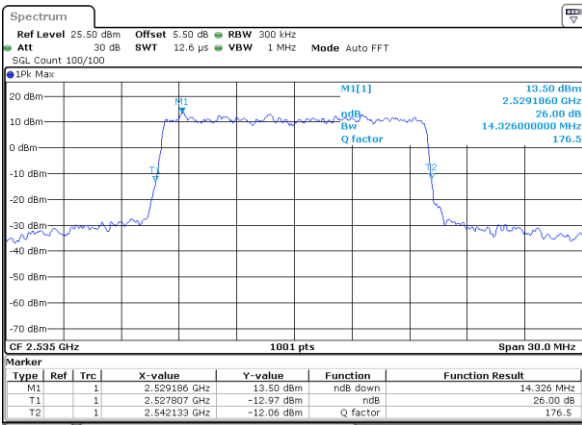

Date: 9 SEP 2018 15:28:01

LTE Band 7

Lowest Channel / 15MHz / QPSK

Date: 9 SEP 2018 15:34:47

Lowest Channel / 15MHz / 16QAM

Date: 9 SEP 2018 15:35:08

Middle Channel / 15MHz / QPSK

Date: 9 SEP 2018 15:44:06

Middle Channel / 15MHz / 16QAM

Date: 9 SEP 2018 15:43:45

Highest Channel / 15MHz / QPSK

Date: 9 SEP 2018 15:44:27

Highest Channel / 15MHz / 16QAM

Date: 9 SEP 2018 15:44:49

LTE Band 7

Lowest Channel / 20MHz / QPSK