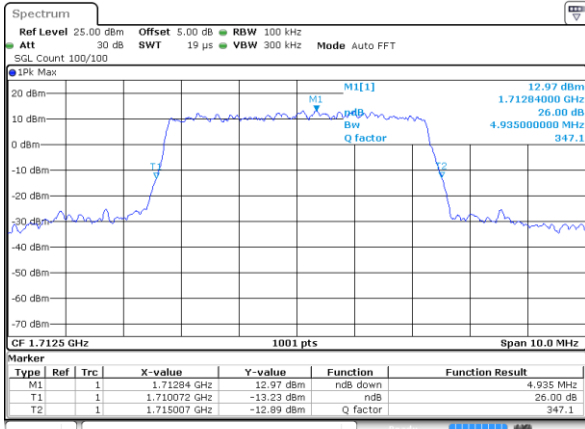

Highest Channel / 20MHz / QPSK

Date: 10 SEP 2018 13:42:30

Highest Channel / 20MHz / 16QAM

Date: 10 SEP 2018 13:43:25

LTE Band 66

Lowest Channel / 1.4MHz / 64QPSK

Date: 10 SEP 2018 09:44:46

Lowest Channel / 3MHz / 64QAM

Date: 10 SEP 2018 10:14:37

Middle Channel / 1.4MHz / 64QPSK

Date: 10 SEP 2018 09:57:46

Middle Channel / 3MHz / 64QAM

Date: 10 SEP 2018 10:32:06

Highest Channel / 1.4MHz / 64QPSK

Date: 10 SEP 2018 10:01:55

Highest Channel / 3MHz / 64QAM

Date: 10 SEP 2018 10:36:19

LTE Band 66

Lowest Channel / 5MHz / 64QPSK

Date: 10 SEP 2018 10:46:49

Lowest Channel / 10MHz / 64QAM

Date: 10 SEP 2018 11:05:25

Middle Channel / 5MHz / 64QPSK

Date: 10 SEP 2018 10:53:02

Middle Channel / 10MHz / 64QAM

Date: 10 SEP 2018 11:12:14

Highest Channel / 5MHz / 64QPSK

Date: 10 SEP 2018 10:57:54

Highest Channel / 10MHz / 64QAM

Date: 10 SEP 2018 11:14:42

LTE Band 66

Lowest Channel / 15MHz / 64QPSK