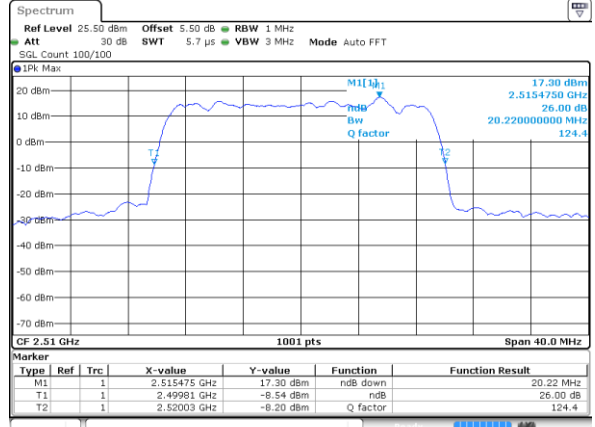

Date: 9 SEP 2018 15:28:01

LTE Band 7

Lowest Channel / 15MHz / QPSK

Date: 9 SEP 2018 15:34:47

Lowest Channel / 15MHz / 16QAM

Date: 9 SEP 2018 15:35:08

Middle Channel / 15MHz / QPSK

Date: 9 SEP 2018 15:44:06

Middle Channel / 15MHz / 16QAM

Date: 9 SEP 2018 15:43:45

Highest Channel / 15MHz / QPSK

Date: 9 SEP 2018 15:44:27

Highest Channel / 15MHz / 16QAM

Date: 9 SEP 2018 15:44:49

LTE Band 7

Lowest Channel / 20MHz / QPSK

Date: 9 SEP 2018 15:51:34

Lowest Channel / 20MHz / 16QAM

Date: 9 SEP 2018 15:51:55

Middle Channel / 20MHz / QPSK

Date: 9 SEP 2018 16:00:53

Middle Channel / 20MHz / 16QAM

Date: 9 SEP 2018 16:00:32

Highest Channel / 20MHz / QPSK

Date: 9 SEP 2018 16:01:14

Highest Channel / 20MHz / 16QAM

Date: 9 SEP 2018 16:01:35

LTE Band 7

Lowest Channel / 5MHz / 64QAM

Date: 9 SEP 2018 16:35:56

Lowest Channel / 10MHz / 64QAM

Date: 9 SEP 2018 16:37:00