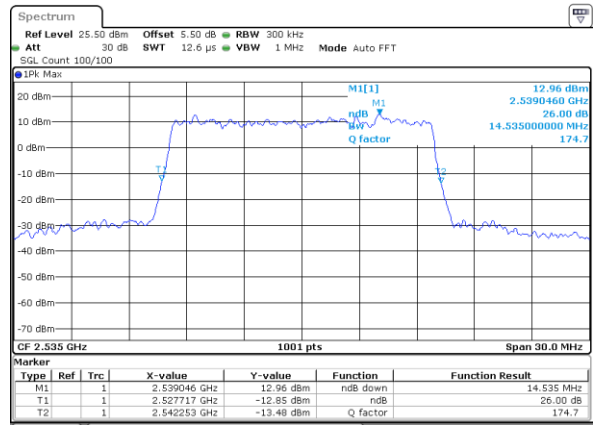

Highest Channel / 5MHz / QPSK

Date: 9 SEP 2018 15:10:53

Highest Channel / 5MHz / 16QAM

Date: 9 SEP 2018 15:11:15

LTE Band 7

Lowest Channel / 10MHz / QPSK

Date: 9 SEP 2018 15:18:00

Lowest Channel / 10MHz / 16QAM

Date: 9 SEP 2018 15:18:21

Middle Channel / 10MHz / QPSK

Date: 9 SEP 2018 15:27:19

Middle Channel / 10MHz / 16QAM

Date: 9 SEP 2018 15:26:58

Highest Channel / 10MHz / QPSK

Date: 9 SEP 2018 15:27:40

Highest Channel / 10MHz / 16QAM

Date: 9 SEP 2018 15:28:01

LTE Band 7

Lowest Channel / 15MHz / QPSK

Date: 9 SEP 2018 15:34:47

Lowest Channel / 15MHz / 16QAM

Date: 9 SEP 2018 15:35:08

Middle Channel / 15MHz / QPSK

Date: 9 SEP 2018 15:44:06

Middle Channel / 15MHz / 16QAM

Date: 9 SEP 2018 15:43:45

Highest Channel / 15MHz / QPSK

Date: 9 SEP 2018 15:44:27

Highest Channel / 15MHz / 16QAM

Date: 9 SEP 2018 15:44:49

LTE Band 7

Lowest Channel / 20MHz / QPSK