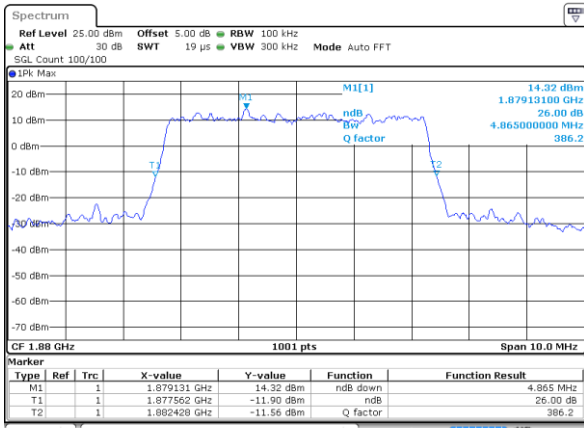

Lowest Channel / 5MHz / 64QAM

Date: 9 SEP 2018 23:07:13

Lowest Channel / 10MHz / 64QAM

Date: 9 SEP 2018 23:07:45

Middle Channel / 5MHz / 64QAM

Date: 9 SEP 2018 23:07:24

Middle Channel / 10MHz / 64QAM

Date: 9 SEP 2018 23:07:56

Highest Channel / 5MHz / 64QAM

Date: 9 SEP 2018 23:07:35

Highest Channel / 10MHz / 64QAM

Date: 9 SEP 2018 23:08:07

LTE Band 2

Lowest Channel / 15MHz / 64QAM

Date: 9 SEP 2018 23:08:17

Lowest Channel / 20MHz / 64QAM