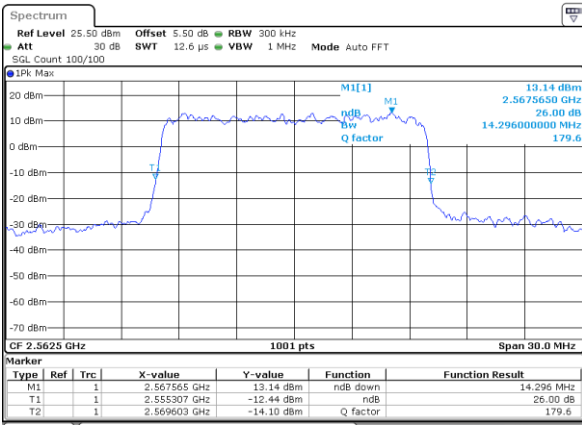

Date: 9 SEP 2018 15:28:01

LTE Band 7

Lowest Channel / 15MHz / QPSK

Date: 9 SEP 2018 15:34:47

Lowest Channel / 15MHz / 16QAM

Date: 9 SEP 2018 15:35:08

Middle Channel / 15MHz / QPSK

Date: 9 SEP 2018 15:44:06

Middle Channel / 15MHz / 16QAM

Date: 9 SEP 2018 15:43:45

Highest Channel / 15MHz / QPSK

Date: 9 SEP 2018 15:44:27

Highest Channel / 15MHz / 16QAM

Date: 9 SEP 2018 15:44:49

LTE Band 7

Lowest Channel / 20MHz / QPSK