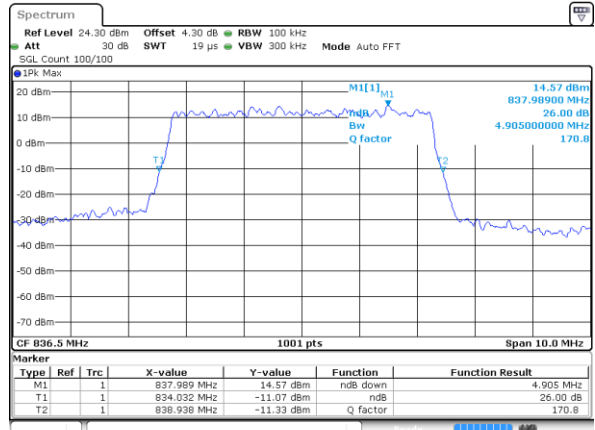

Middle Channel / 5MHz / 16QAM

Date: 9 SEP 2018 11:18:25