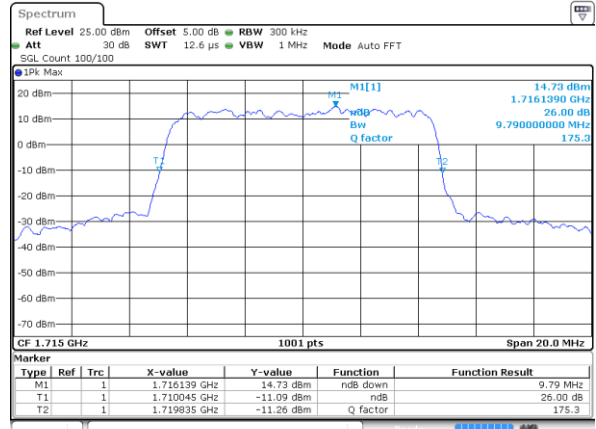

Highest Channel / 20MHz / QPSK

Date: 10 SEP 2018 13:42:30

Highest Channel / 20MHz / 16QAM

Date: 10 SEP 2018 13:43:25

LTE Band 66

Lowest Channel / 1.4MHz / 64QPSK

Date: 10 SEP 2018 09:44:46

Lowest Channel / 3MHz / 64QAM

Date: 10 SEP 2018 10:14:37

Middle Channel / 1.4MHz / 64QPSK

Date: 10 SEP 2018 09:57:46

Middle Channel / 3MHz / 64QAM

Date: 10 SEP 2018 10:32:06

Highest Channel / 1.4MHz / 64QPSK

Date: 10 SEP 2018 10:01:55

Highest Channel / 3MHz / 64QAM

Date: 10 SEP 2018 10:36:19

LTE Band 66

Lowest Channel / 5MHz / 64QPSK

Date: 10 SEP 2018 10:46:49

Lowest Channel / 10MHz / 64QAM

Date: 10 SEP 2018 11:05:25

Middle Channel / 5MHz / 64QPSK

Date: 10 SEP 2018 10:53:02

Middle Channel / 10MHz / 64QAM

Date: 10 SEP 2018 11:12:14

Highest Channel / 5MHz / 64QPSK

Date: 10 SEP 2018 10:57:54

Highest Channel / 10MHz / 64QAM

Date: 10 SEP 2018 11:14:42

LTE Band 66

Lowest Channel / 15MHz / 64QPSK