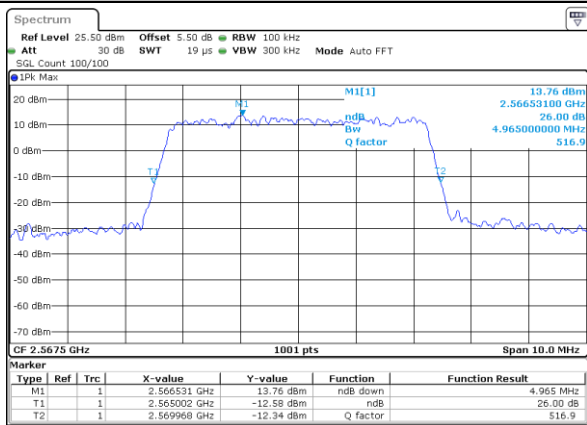

Date: 9 SEP 2018 13:27:26

Middle Channel / 10MHz / 64QAM

Date: 9 SEP 2018 13:37:39

Highest Channel / 5MHz / 64QAM

Date: 9 SEP 2018 13:28:40

Highest Channel / 10MHz / 64QAM

Date: 9 SEP 2018 13:38:53

LTE Band 7

Lowest Channel / 5MHz / QPSK

Date: 9 SEP 2018 15:01:13

Lowest Channel / 5MHz / 16QAM

Date: 9 SEP 2018 15:01:34

Middle Channel / 5MHz / QPSK

Date: 9 SEP 2018 15:10:32

Middle Channel / 5MHz / 16QAM

Date: 9 SEP 2018 15:10:11

Highest Channel / 5MHz / QPSK

Date: 9 SEP 2018 15:10:53

Highest Channel / 5MHz / 16QAM

Date: 9 SEP 2018 15:11:15

LTE Band 7

Lowest Channel / 10MHz / QPSK

Date: 9 SEP 2018 15:18:00

Lowest Channel / 10MHz / 16QAM