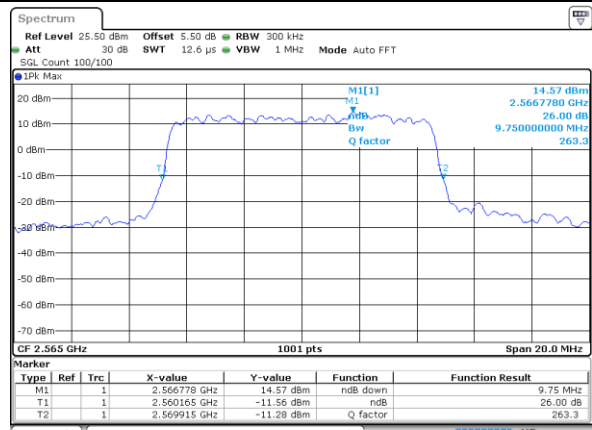

Date: 9 SEP 2018 16:01:14

Highest Channel / 20MHz / 16QAM

Date: 9 SEP 2018 16:01:35

LTE Band 7

Lowest Channel / 5MHz / 64QAM

Date: 9 SEP 2018 16:35:56

Lowest Channel / 10MHz / 64QAM

Date: 9 SEP 2018 16:37:00

Middle Channel / 5MHz / 64QAM

Date: 9 SEP 2018 16:36:17

Middle Channel / 10MHz / 64QAM

Date: 9 SEP 2018 16:37:21

Highest Channel / 5MHz / 64QAM

Date: 9 SEP 2018 16:36:38

Highest Channel / 10MHz / 64QAM

Date: 9 SEP 2018 16:37:43

Date: 9 SEP 2018 16:39:30

Highest Channel / 15MHz / 64QAM

Date: 9 SEP 2018 16:38:47

Highest Channel / 20MHz / 64QAM

Date: 9 SEP 2018 16:39:51

LTE Band 66

Lowest Channel / 1.4MHz / QPSK

Date: 10 SEP 2018 09:43:52