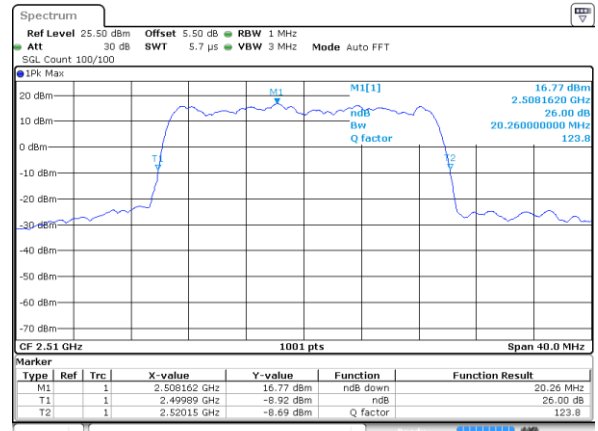

Date: 9 SEP 2018 16:01:14

Highest Channel / 20MHz / 16QAM

Date: 9 SEP 2018 16:01:35

LTE Band 7

Lowest Channel / 5MHz / 64QAM

Date: 9 SEP 2018 16:35:56

Lowest Channel / 10MHz / 64QAM

Date: 9 SEP 2018 16:37:00

Middle Channel / 5MHz / 64QAM

Date: 9 SEP 2018 16:36:17

Middle Channel / 10MHz / 64QAM

Date: 9 SEP 2018 16:37:21

Highest Channel / 5MHz / 64QAM

Date: 9 SEP 2018 16:36:38

Highest Channel / 10MHz / 64QAM

Date: 9 SEP 2018 16:37:43

LTE Band 7

Lowest Channel / 15MHz / 64QAM

Date: 9 SEP 2018 16:38:04

Lowest Channel / 20MHz / 64QAM

Date: 9 SEP 2018 16:39:08

Middle Channel / 15MHz / 64QAM

Date: 9 SEP 2018 16:38:26

Middle Channel / 20MHz / 64QAM

Date: 9 SEP 2018 16:39:30

Highest Channel / 15MHz / 64QAM

Date: 9 SEP 2018 16:38:47

Highest Channel / 20MHz / 64QAM

Date: 9 SEP 2018 16:39:51

LTE Band 66

Lowest Channel / 1.4MHz / QPSK

Date: 10 SEP 2018 09:43:52