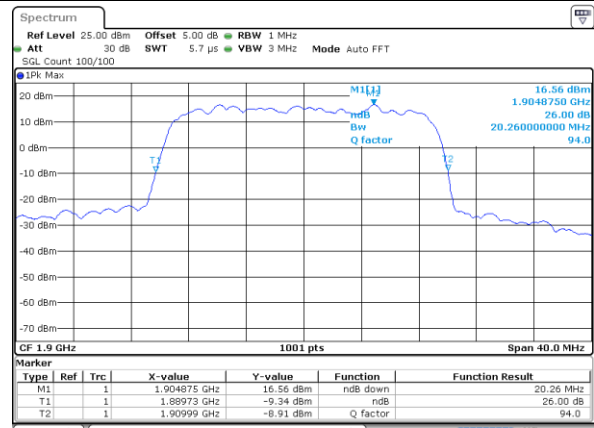

Highest Channel / 5MHz / 64QAM

Date: 9 SEP 2018 23:07:35

Highest Channel / 10MHz / 64QAM

Date: 9 SEP 2018 23:08:07

LTE Band 2

Lowest Channel / 15MHz / 64QAM

Date: 9 SEP 2018 23:08:17

Lowest Channel / 20MHz / 64QAM

Date: 9 SEP 2018 23:08:49

Middle Channel / 15MHz / 64QAM

Date: 9 SEP 2018 23:08:28

Middle Channel / 20MHz / 64QAM

Date: 9 SEP 2018 23:09:00

Highest Channel / 15MHz / 64QAM

Date: 9 SEP 2018 23:08:38

Highest Channel / 20MHz / 64QAM

Date: 9 SEP 2018 23:09:10

LTE Band 5

Lowest Channel / 1.4MHz / QPSK

Date: 9 SEP 2018 10:28:34

Lowest Channel / 1.4MHz / 16QAM

Date: 9 SEP 2018 10:28:24

Middle Channel / 1.4MHz / QPSK

Date: 9 SEP 2018 10:37:23

Middle Channel / 1.4MHz / 16QAM

Date: 9 SEP 2018 10:37:33

Highest Channel / 1.4MHz / QPSK

Date: 9 SEP 2018 10:39:52

Highest Channel / 1.4MHz / 16QAM

Date: 9 SEP 2018 10:40:02

LTE Band 5

Lowest Channel / 3MHz / QPSK