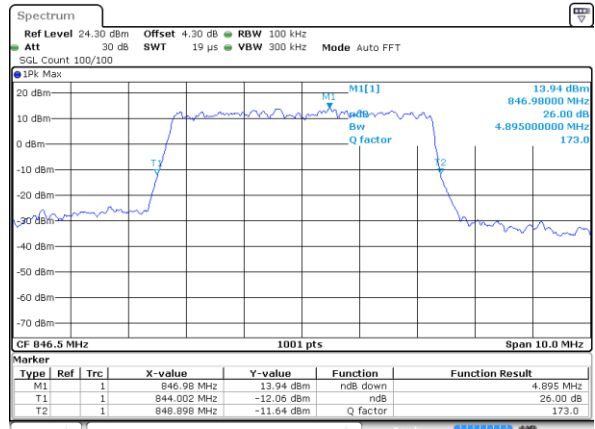

Date: 9 SEP 2018 11:00:18

Highest Channel / 3MHz / 16QAM

Date: 9 SEP 2018 11:00:28

LTE Band 5

Lowest Channel / 5MHz / QPSK

Date: 9 SEP 2018 11:09:17

Lowest Channel / 5MHz / 16QAM

Date: 9 SEP 2018 11:09:27

Middle Channel / 5MHz / QPSK

Date: 9 SEP 2018 11:18:15

Middle Channel / 5MHz / 16QAM

Date: 9 SEP 2018 11:18:25

Highest Channel / 5MHz / QPSK

Date: 9 SEP 2018 11:20:44

Highest Channel / 5MHz / 16QAM

Date: 9 SEP 2018 11:20:54

LTE Band 5

Lowest Channel / 10MHz / QPSK

Date: 9 SEP 2018 11:32:45

Lowest Channel / 10MHz / 16QAM

Date: 9 SEP 2018 11:32:55

Middle Channel / 10MHz / QPSK

Date: 9 SEP 2018 11:41:43

Middle Channel / 10MHz / 16QAM

Date: 9 SEP 2018 11:41:53

Highest Channel / 10MHz / QPSK

Date: 9 SEP 2018 11:44:12

Highest Channel / 10MHz / 16QAM

Date: 9 SEP 2018 11:44:22

LTE Band 5

Lowest Channel / 1.4MHz / 64QAM

Date: 9 SEP 2018 13:02:30