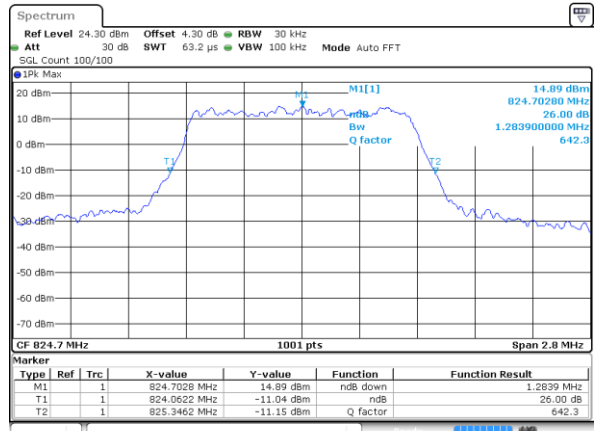

Date: 9 SEP 2018 23:09:10

LTE Band 5

Lowest Channel / 1.4MHz / QPSK

Date: 9 SEP 2018 10:28:34

Lowest Channel / 1.4MHz / 16QAM

Date: 9 SEP 2018 10:28:24

Middle Channel / 1.4MHz / QPSK

Date: 9 SEP 2018 10:37:23

Middle Channel / 1.4MHz / 16QAM

Date: 9 SEP 2018 10:37:33

Highest Channel / 1.4MHz / QPSK

Date: 9 SEP 2018 10:39:52

Highest Channel / 1.4MHz / 16QAM

Date: 9 SEP 2018 10:40:02

LTE Band 5

Lowest Channel / 3MHz / QPSK