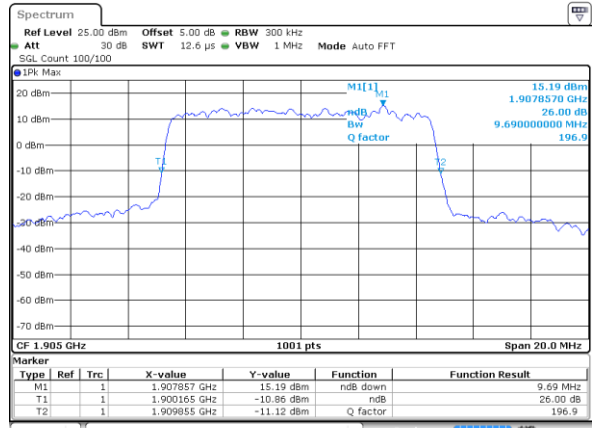

Lowest Channel / 5MHz / 64QAM

Date: 9 SEP 2018 23:07:13

Lowest Channel / 10MHz / 64QAM

Date: 9 SEP 2018 23:07:45

Middle Channel / 5MHz / 64QAM

Date: 9 SEP 2018 23:07:24

Middle Channel / 10MHz / 64QAM

Date: 9 SEP 2018 23:07:56

Highest Channel / 5MHz / 64QAM

Date: 9 SEP 2018 23:07:35

Highest Channel / 10MHz / 64QAM

Date: 9 SEP 2018 23:08:07

LTE Band 2

Lowest Channel / 15MHz / 64QAM

Date: 9 SEP 2018 23:08:17

Lowest Channel / 20MHz / 64QAM