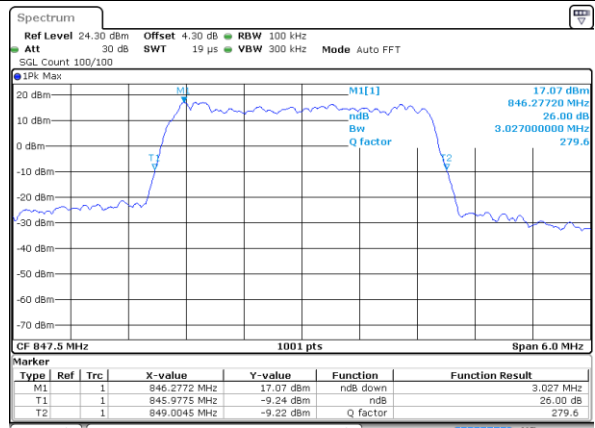

Middle Channel / 1.4MHz / 16QAM

Date: 9 SEP 2018 10:37:33

Highest Channel / 1.4MHz / QPSK

Date: 9 SEP 2018 10:39:52

Highest Channel / 1.4MHz / 16QAM

Date: 9 SEP 2018 10:40:02

LTE Band 5

Lowest Channel / 3MHz / QPSK

Date: 9 SEP 2018 10:48:51

Lowest Channel / 3MHz / 16QAM

Date: 9 SEP 2018 10:49:01

Middle Channel / 3MHz / QPSK

Date: 9 SEP 2018 10:57:49

Middle Channel / 3MHz / 16QAM

Date: 9 SEP 2018 10:57:59

Highest Channel / 3MHz / QPSK

Date: 9 SEP 2018 11:00:18

Highest Channel / 3MHz / 16QAM

Date: 9 SEP 2018 11:00:28

LTE Band 5

Lowest Channel / 5MHz / QPSK

Date: 9 SEP 2018 11:09:17

Lowest Channel / 5MHz / 16QAM

Date: 9 SEP 2018 11:09:27