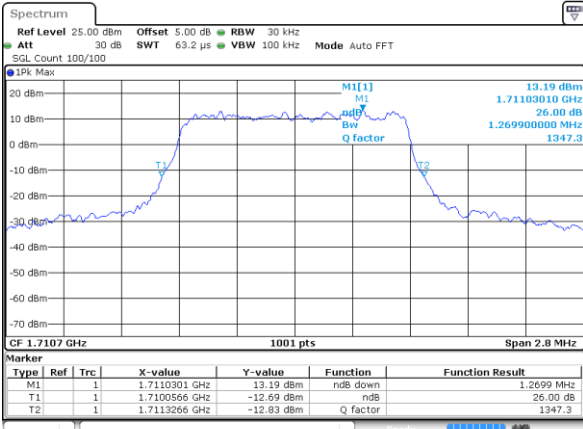

Lowest Channel / 20MHz / QPSK

Date: 10 SEP 2018 11:53:26

Lowest Channel / 20MHz / 16QAM

Date: 10 SEP 2018 11:54:35

Middle Channel / 20MHz / QPSK

Date: 10 SEP 2018 13:38:59

Middle Channel / 20MHz / 16QAM

Date: 10 SEP 2018 13:39:32

Highest Channel / 20MHz / QPSK

Date: 10 SEP 2018 13:42:30

Highest Channel / 20MHz / 16QAM

Date: 10 SEP 2018 13:43:25

LTE Band 66

Lowest Channel / 1.4MHz / 64QPSK

Date: 10 SEP 2018 09:44:46

Lowest Channel / 3MHz / 64QAM

Date: 10 SEP 2018 10:14:37

Middle Channel / 1.4MHz / 64QPSK

Date: 10 SEP 2018 09:57:46

Middle Channel / 3MHz / 64QAM

Date: 10 SEP 2018 10:32:06

Highest Channel / 1.4MHz / 64QPSK

Date: 10 SEP 2018 10:01:55

Highest Channel / 3MHz / 64QAM

Date: 10 SEP 2018 10:36:19

LTE Band 66

Lowest Channel / 5MHz / 64QPSK

Date: 10 SEP 2018 10:46:49

Lowest Channel / 10MHz / 64QAM

Date: 10 SEP 2018 11:05:25

Middle Channel / 5MHz / 64QPSK

Date: 10 SEP 2018 10:53:02