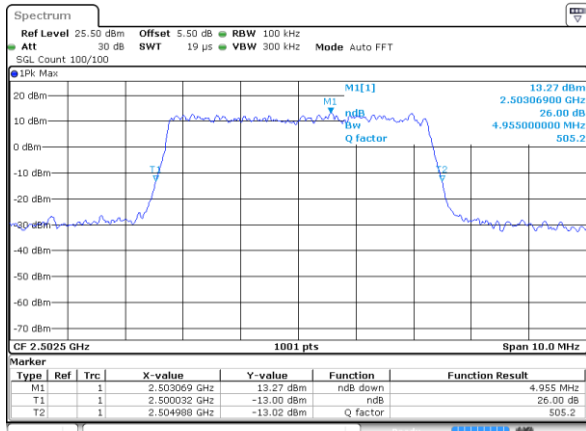

Date: 9 SEP 2018 15:51:34

Lowest Channel / 20MHz / 16QAM

Date: 9 SEP 2018 15:51:55

Middle Channel / 20MHz / QPSK

Date: 9 SEP 2018 16:00:53

Middle Channel / 20MHz / 16QAM

Date: 9 SEP 2018 16:00:32

Highest Channel / 20MHz / QPSK

Date: 9 SEP 2018 16:01:14

Highest Channel / 20MHz / 16QAM

Date: 9 SEP 2018 16:01:35

LTE Band 7

Lowest Channel / 5MHz / 64QAM

Date: 9 SEP 2018 16:35:56

Lowest Channel / 10MHz / 64QAM

Date: 9 SEP 2018 16:37:00

Middle Channel / 5MHz / 64QAM

Date: 9 SEP 2018 16:36:17

Middle Channel / 10MHz / 64QAM

Date: 9 SEP 2018 16:37:21

Highest Channel / 5MHz / 64QAM

Date: 9 SEP 2018 16:36:38

Highest Channel / 10MHz / 64QAM

Date: 9 SEP 2018 16:37:43