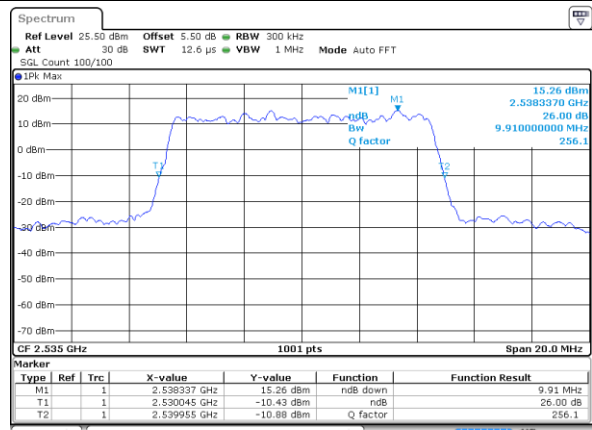

Date: 9 SEP 2018 16:01:14

Highest Channel / 20MHz / 16QAM

Date: 9 SEP 2018 16:01:35

LTE Band 7

Lowest Channel / 5MHz / 64QAM

Date: 9 SEP 2018 16:35:56

Lowest Channel / 10MHz / 64QAM

Date: 9 SEP 2018 16:37:00

Middle Channel / 5MHz / 64QAM

Date: 9 SEP 2018 16:36:17

Middle Channel / 10MHz / 64QAM

Date: 9 SEP 2018 16:37:21

Highest Channel / 5MHz / 64QAM

Date: 9 SEP 2018 16:36:38

Highest Channel / 10MHz / 64QAM

Date: 9 SEP 2018 16:37:43