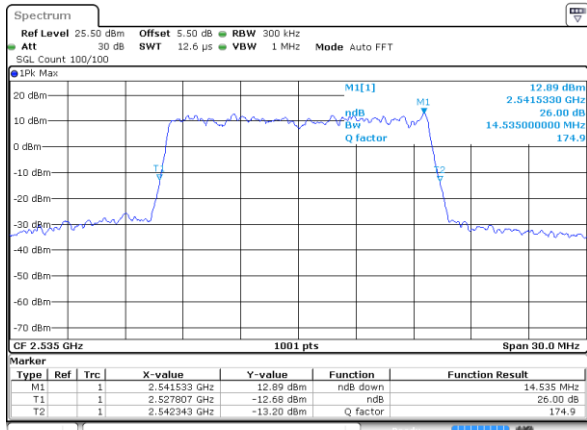

Middle Channel / 5MHz / 64QAM

Date: 9 SEP 2018 16:36:17

Middle Channel / 10MHz / 64QAM

Date: 9 SEP 2018 16:37:21

Highest Channel / 5MHz / 64QAM

Date: 9 SEP 2018 16:36:38

Highest Channel / 10MHz / 64QAM

Date: 9 SEP 2018 16:37:43

LTE Band 7

Lowest Channel / 15MHz / 64QAM

Date: 9 SEP 2018 16:38:04

Lowest Channel / 20MHz / 64QAM

Date: 9 SEP 2018 16:39:08

Middle Channel / 15MHz / 64QAM

Date: 9 SEP 2018 16:38:26

Middle Channel / 20MHz / 64QAM

Date: 9 SEP 2018 16:39:30

Highest Channel / 15MHz / 64QAM

Date: 9 SEP 2018 16:38:47

Highest Channel / 20MHz / 64QAM

Date: 9 SEP 2018 16:39:51

LTE Band 66

Lowest Channel / 1.4MHz / QPSK

Date: 10 SEP 2018 09:43:52