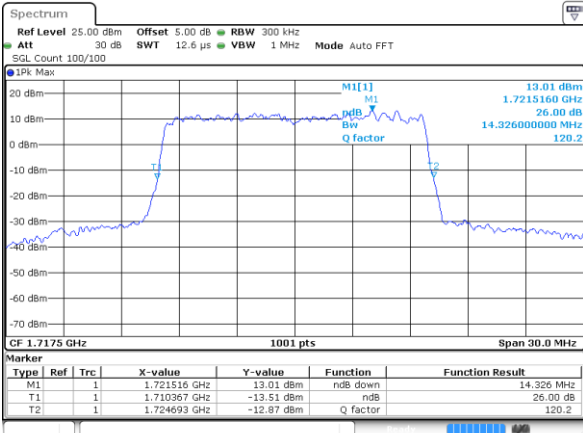

Date: 10 SEP 2018 10:36:19

LTE Band 66

Lowest Channel / 5MHz / 64QPSK

Date: 10 SEP 2018 10:46:49

Lowest Channel / 10MHz / 64QAM

Date: 10 SEP 2018 11:05:25

Middle Channel / 5MHz / 64QPSK

Date: 10 SEP 2018 10:53:02

Middle Channel / 10MHz / 64QAM

Date: 10 SEP 2018 11:12:14

Highest Channel / 5MHz / 64QPSK

Date: 10 SEP 2018 10:57:54

Highest Channel / 10MHz / 64QAM

Date: 10 SEP 2018 11:14:42

LTE Band 66

Lowest Channel / 15MHz / 64QPSK

Date: 10 SEP 2018 11:21:33

Lowest Channel / 20MHz / 64QAM

Date: 10 SEP 2018 11:55:21

Middle Channel / 15MHz / 64QPSK

Date: 10 SEP 2018 11:42:57

Middle Channel / 20MHz / 64QAM

Date: 10 SEP 2018 13:40:01

Highest Channel / 15MHz / 64QPSK