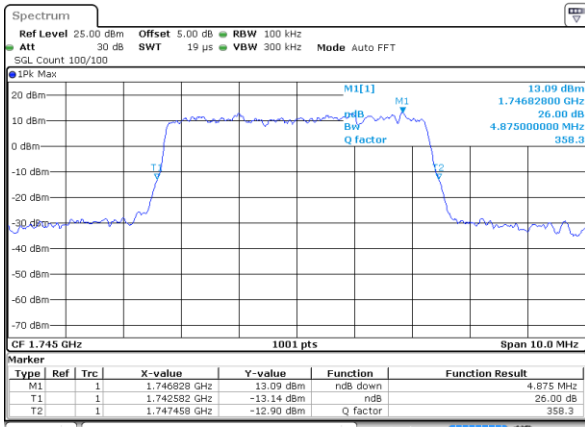

Date: 10 SEP 2018 10:36:19

LTE Band 66

Lowest Channel / 5MHz / 64QPSK

Date: 10 SEP 2018 10:46:49

Lowest Channel / 10MHz / 64QAM

Date: 10 SEP 2018 11:05:25

Middle Channel / 5MHz / 64QPSK

Date: 10 SEP 2018 10:53:02

Middle Channel / 10MHz / 64QAM

Date: 10 SEP 2018 11:12:14

Highest Channel / 5MHz / 64QPSK

Date: 10 SEP 2018 10:57:54

Highest Channel / 10MHz / 64QAM

Date: 10 SEP 2018 11:14:42

LTE Band 66

Lowest Channel / 15MHz / 64QPSK