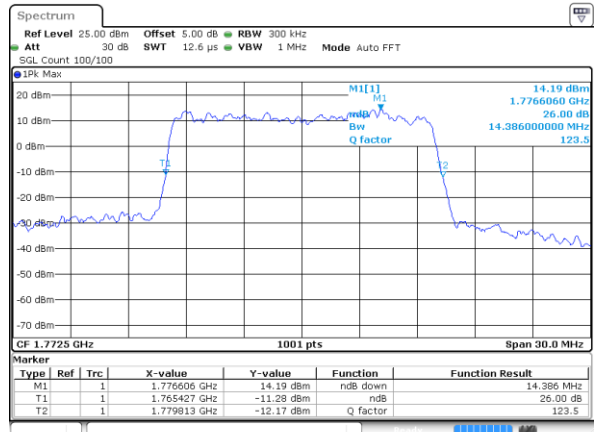

Highest Channel / 10MHz / 16QAM

Date: 10 SEP 2018 11:14:21

LTE Band 66

Lowest Channel / 15MHz / QPSK

Date: 10 SEP 2018 11:20:47

Lowest Channel / 15MHz / 16QAM

Date: 10 SEP 2018 11:21:12

Middle Channel / 15MHz / QPSK

Date: 10 SEP 2018 11:43:41

Middle Channel / 15MHz / 16QAM

Date: 10 SEP 2018 11:43:19

Highest Channel / 15MHz / QPSK

Date: 10 SEP 2018 11:44:39

Highest Channel / 15MHz / 16QAM

Date: 10 SEP 2018 11:45:20

LTE Band 66

Lowest Channel / 20MHz / QPSK

Date: 10 SEP 2018 11:53:26

Lowest Channel / 20MHz / 16QAM

Date: 10 SEP 2018 11:54:35

Middle Channel / 20MHz / QPSK

Date: 10 SEP 2018 13:38:59

Middle Channel / 20MHz / 16QAM

Date: 10 SEP 2018 13:39:32

Highest Channel / 20MHz / QPSK

Date: 10 SEP 2018 13:42:30

Highest Channel / 20MHz / 16QAM

Date: 10 SEP 2018 13:43:25

LTE Band 66

Lowest Channel / 1.4MHz / 64QPSK

Date: 10 SEP 2018 09:44:46

Lowest Channel / 3MHz / 64QAM