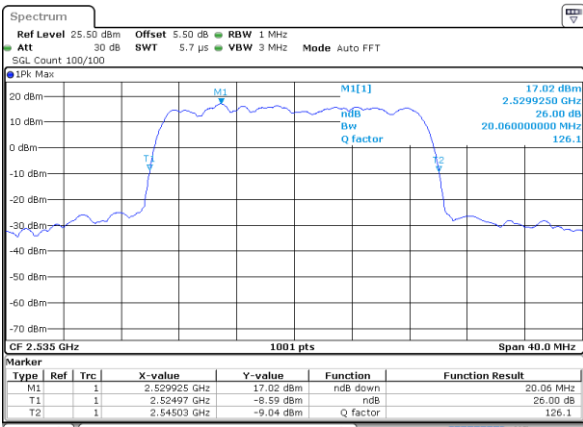

Date: 9 SEP 2018 15:28:01

LTE Band 7

Lowest Channel / 15MHz / QPSK

Date: 9 SEP 2018 15:34:47

Lowest Channel / 15MHz / 16QAM

Date: 9 SEP 2018 15:35:08

Middle Channel / 15MHz / QPSK

Date: 9 SEP 2018 15:44:06

Middle Channel / 15MHz / 16QAM

Date: 9 SEP 2018 15:43:45

Highest Channel / 15MHz / QPSK

Date: 9 SEP 2018 15:44:27

Highest Channel / 15MHz / 16QAM

Date: 9 SEP 2018 15:44:49

LTE Band 7

Lowest Channel / 20MHz / QPSK

Date: 9 SEP 2018 15:51:34

Lowest Channel / 20MHz / 16QAM

Date: 9 SEP 2018 15:51:55

Middle Channel / 20MHz / QPSK

Date: 9 SEP 2018 16:00:53

Middle Channel / 20MHz / 16QAM

Date: 9 SEP 2018 16:00:32

Highest Channel / 20MHz / QPSK