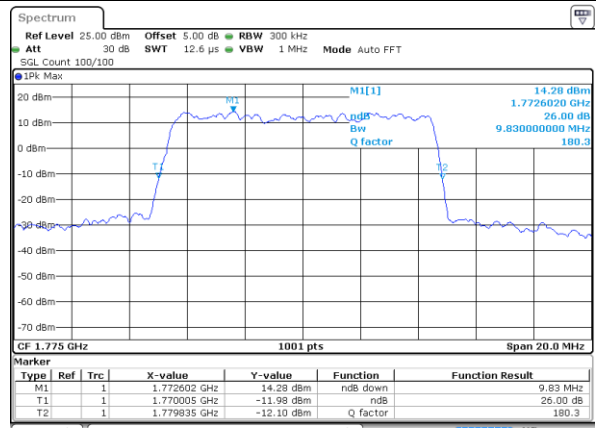

Date: 10 SEP 2018 10:36:19

LTE Band 66

Lowest Channel / 5MHz / 64QPSK

Date: 10 SEP 2018 10:46:49

Lowest Channel / 10MHz / 64QAM

Date: 10 SEP 2018 11:05:25

Middle Channel / 5MHz / 64QPSK

Date: 10 SEP 2018 10:53:02

Middle Channel / 10MHz / 64QAM

Date: 10 SEP 2018 11:12:14

Highest Channel / 5MHz / 64QPSK

Date: 10 SEP 2018 10:57:54

Highest Channel / 10MHz / 64QAM

Date: 10 SEP 2018 11:14:42

LTE Band 66

Lowest Channel / 15MHz / 64QPSK

Date: 10 SEP 2018 11:21:33

Lowest Channel / 20MHz / 64QAM

Date: 10 SEP 2018 11:55:21

Middle Channel / 15MHz / 64QPSK

Date: 10 SEP 2018 11:42:57

Middle Channel / 20MHz / 64QAM

Date: 10 SEP 2018 13:40:01

Highest Channel / 15MHz / 64QPSK