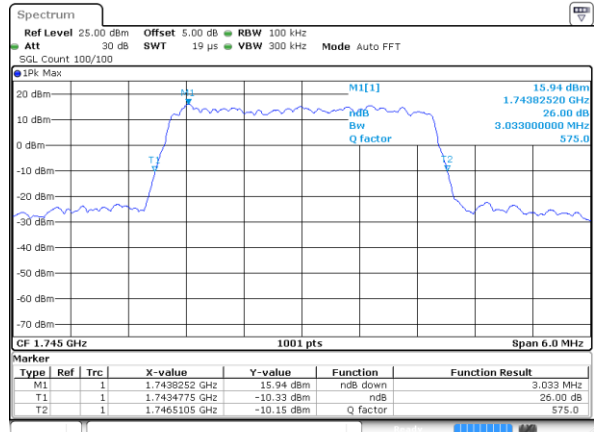

Middle Channel / 3MHz / 16QAM

Date: 10 SEP 2018 10:32:28