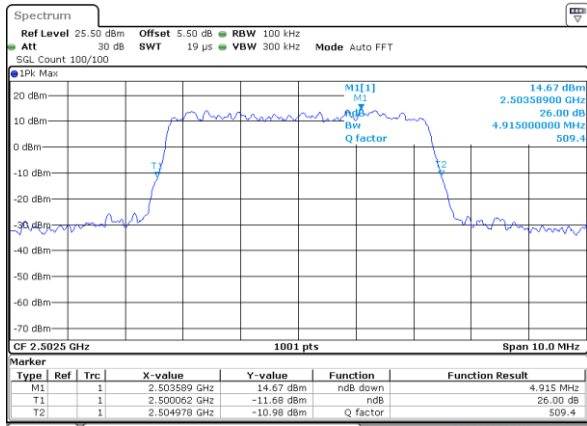

LTE Band 7

Lowest Channel / 5MHz / QPSK

Date: 9 SEP 2018 15:01:13