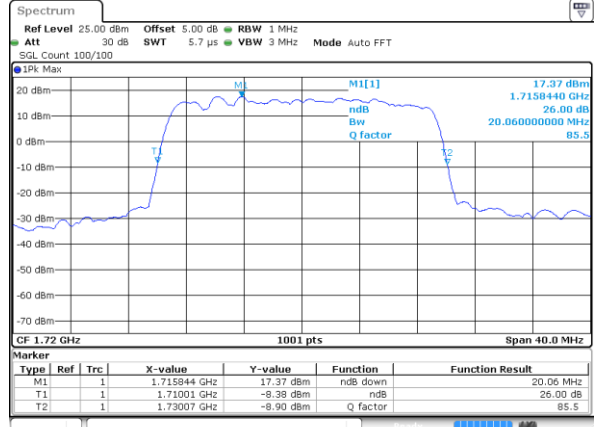

Highest Channel / 10MHz / 16QAM

Date: 10 SEP 2018 11:14:21

LTE Band 66

Lowest Channel / 15MHz / QPSK

Date: 10 SEP 2018 11:20:47

Lowest Channel / 15MHz / 16QAM

Date: 10 SEP 2018 11:21:12

Middle Channel / 15MHz / QPSK

Date: 10 SEP 2018 11:43:41

Middle Channel / 15MHz / 16QAM

Date: 10 SEP 2018 11:43:19

Highest Channel / 15MHz / QPSK

Date: 10 SEP 2018 11:44:39

Highest Channel / 15MHz / 16QAM

Date: 10 SEP 2018 11:45:20

LTE Band 66

Lowest Channel / 20MHz / QPSK

Date: 10 SEP 2018 11:53:26

Lowest Channel / 20MHz / 16QAM

Date: 10 SEP 2018 11:54:35

Middle Channel / 20MHz / QPSK

Date: 10 SEP 2018 13:38:59

Middle Channel / 20MHz / 16QAM

Date: 10 SEP 2018 13:39:32

Highest Channel / 20MHz / QPSK

Date: 10 SEP 2018 13:42:30

Highest Channel / 20MHz / 16QAM

Date: 10 SEP 2018 13:43:25

LTE Band 66

Lowest Channel / 1.4MHz / 64QPSK

Date: 10 SEP 2018 09:44:46

Lowest Channel / 3MHz / 64QAM