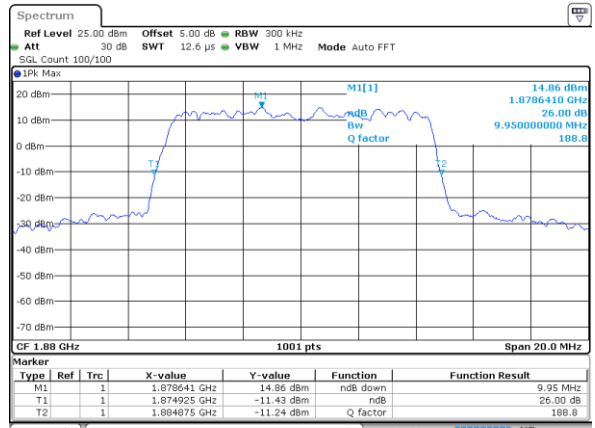

Lowest Channel / 5MHz / 64QAM

Date: 9 SEP 2018 23:07:13

Lowest Channel / 10MHz / 64QAM

Date: 9 SEP 2018 23:07:45

Middle Channel / 5MHz / 64QAM

Date: 9 SEP 2018 23:07:24

Middle Channel / 10MHz / 64QAM

Date: 9 SEP 2018 23:07:56

Highest Channel / 5MHz / 64QAM

Date: 9 SEP 2018 23:07:35

Highest Channel / 10MHz / 64QAM

Date: 9 SEP 2018 23:08:07

LTE Band 2

Lowest Channel / 15MHz / 64QAM

Date: 9 SEP 2018 23:08:17

Lowest Channel / 20MHz / 64QAM