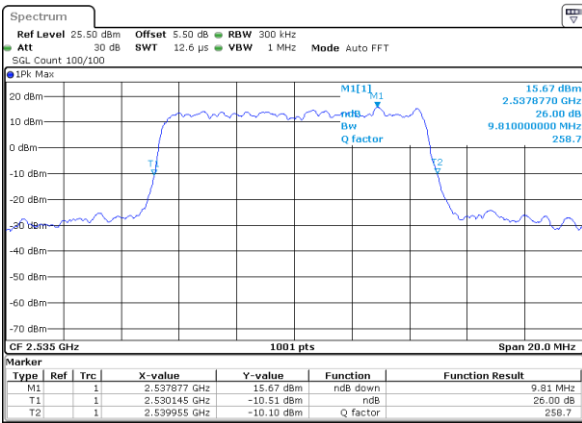

Highest Channel / 5MHz / QPSK

Date: 9 SEP 2018 15:10:53

Highest Channel / 5MHz / 16QAM

Date: 9 SEP 2018 15:11:15

LTE Band 7

Lowest Channel / 10MHz / QPSK

Date: 9 SEP 2018 15:18:00

Lowest Channel / 10MHz / 16QAM

Date: 9 SEP 2018 15:18:21

Middle Channel / 10MHz / QPSK

Date: 9 SEP 2018 15:27:19

Middle Channel / 10MHz / 16QAM

Date: 9 SEP 2018 15:26:58

Highest Channel / 10MHz / QPSK

Date: 9 SEP 2018 15:27:40

Highest Channel / 10MHz / 16QAM