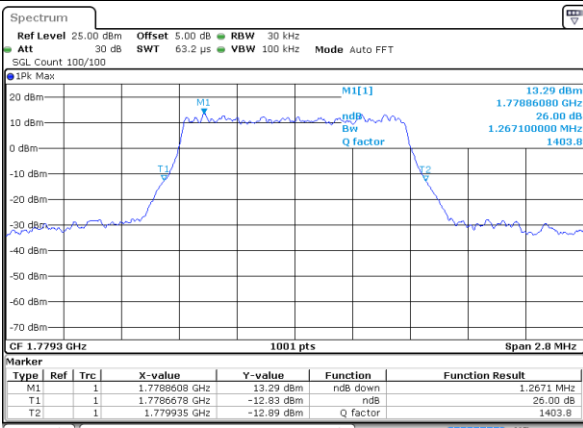

Highest Channel / 20MHz / QPSK

Date: 10 SEP 2018 13:42:30

Highest Channel / 20MHz / 16QAM

Date: 10 SEP 2018 13:43:25

LTE Band 66

Lowest Channel / 1.4MHz / 64QPSK

Date: 10 SEP 2018 09:44:46

Lowest Channel / 3MHz / 64QAM

Date: 10 SEP 2018 10:14:37

Middle Channel / 1.4MHz / 64QPSK

Date: 10 SEP 2018 09:57:46

Middle Channel / 3MHz / 64QAM

Date: 10 SEP 2018 10:32:06

Highest Channel / 1.4MHz / 64QPSK

Date: 10 SEP 2018 10:01:55

Highest Channel / 3MHz / 64QAM

Date: 10 SEP 2018 10:36:19

LTE Band 66

Lowest Channel / 5MHz / 64QPSK

Date: 10 SEP 2018 10:46:49

Lowest Channel / 10MHz / 64QAM

Date: 10 SEP 2018 11:05:25

Middle Channel / 5MHz / 64QPSK

Date: 10 SEP 2018 10:53:02

Middle Channel / 10MHz / 64QAM

Date: 10 SEP 2018 11:12:14

Highest Channel / 5MHz / 64QPSK

Date: 10 SEP 2018 10:57:54

Highest Channel / 10MHz / 64QAM

Date: 10 SEP 2018 11:14:42

LTE Band 66

Lowest Channel / 15MHz / 64QPSK