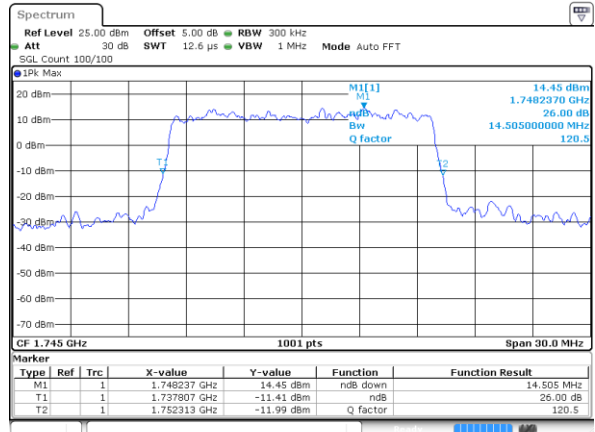

Date: 10 SEP 2018 10:52:43

Highest Channel / 5MHz / QPSK

Date: 10 SEP 2018 10:59:44

Highest Channel / 5MHz / 16QAM

Date: 10 SEP 2018 10:59:22

LTE Band 66

Lowest Channel / 10MHz / QPSK

Date: 10 SEP 2018 11:04:48

Lowest Channel / 10MHz / 16QAM

Date: 10 SEP 2018 11:05:10

Middle Channel / 10MHz / QPSK

Date: 10 SEP 2018 11:12:49

Middle Channel / 10MHz / 16QAM

Date: 10 SEP 2018 11:12:36

Highest Channel / 10MHz / QPSK

Date: 10 SEP 2018 11:13:55

Highest Channel / 10MHz / 16QAM

Date: 10 SEP 2018 11:14:21

LTE Band 66

Lowest Channel / 15MHz / QPSK

Date: 10 SEP 2018 11:20:47

Lowest Channel / 15MHz / 16QAM

Date: 10 SEP 2018 11:21:12

Middle Channel / 15MHz / QPSK

Date: 10 SEP 2018 11:43:41

Middle Channel / 15MHz / 16QAM

Date: 10 SEP 2018 11:43:19

Highest Channel / 15MHz / QPSK

Date: 10 SEP 2018 11:44:39

Highest Channel / 15MHz / 16QAM

Date: 10 SEP 2018 11:45:20

LTE Band 66