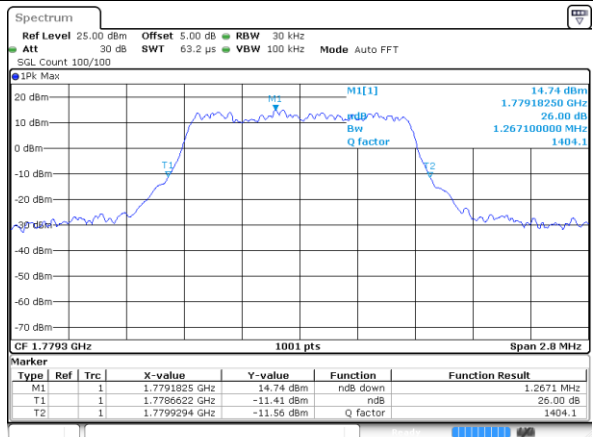

Date: 9 SEP 2018 16:39:30

Highest Channel / 15MHz / 64QAM

Date: 9 SEP 2018 16:38:47

Highest Channel / 20MHz / 64QAM

Date: 9 SEP 2018 16:39:51

LTE Band 66

Lowest Channel / 1.4MHz / QPSK

Date: 10 SEP 2018 09:43:52

Lowest Channel / 1.4MHz / 16QAM

Date: 10 SEP 2018 09:44:20

Middle Channel / 1.4MHz / QPSK

Date: 10 SEP 2018 09:57:14

Middle Channel / 1.4MHz / 16QAM

Date: 10 SEP 2018 09:56:51

Highest Channel / 1.4MHz / QPSK

Date: 10 SEP 2018 10:01:06

Highest Channel / 1.4MHz / 16QAM

Date: 10 SEP 2018 10:01:31

LTE Band 66

Lowest Channel / 3MHz / QPSK

Date: 10 SEP 2018 10:13:11

Lowest Channel / 3MHz / 16QAM

Date: 10 SEP 2018 10:24:56