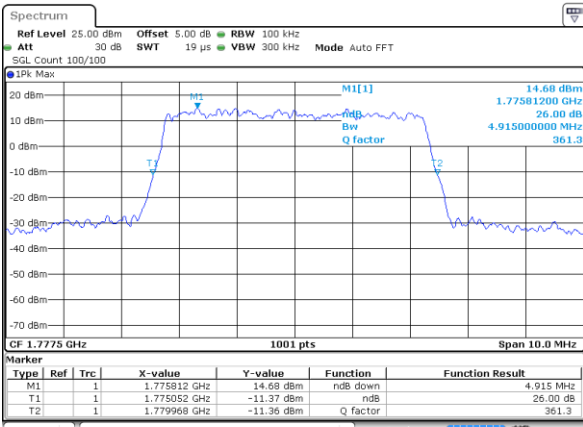

LTE Band 66

Lowest Channel / 5MHz / QPSK

Date: 10 SEP 2018 10:45:59

Lowest Channel / 5MHz / 16QAM

Date: 10 SEP 2018 10:46:26

Middle Channel / 5MHz / QPSK

Date: 10 SEP 2018 10:52:18

Middle Channel / 5MHz / 16QAM

Date: 10 SEP 2018 10:52:43

Highest Channel / 5MHz / QPSK

Date: 10 SEP 2018 10:59:44

Highest Channel / 5MHz / 16QAM

Date: 10 SEP 2018 10:59:22

LTE Band 66

Lowest Channel / 10MHz / QPSK

Date: 10 SEP 2018 11:04:48