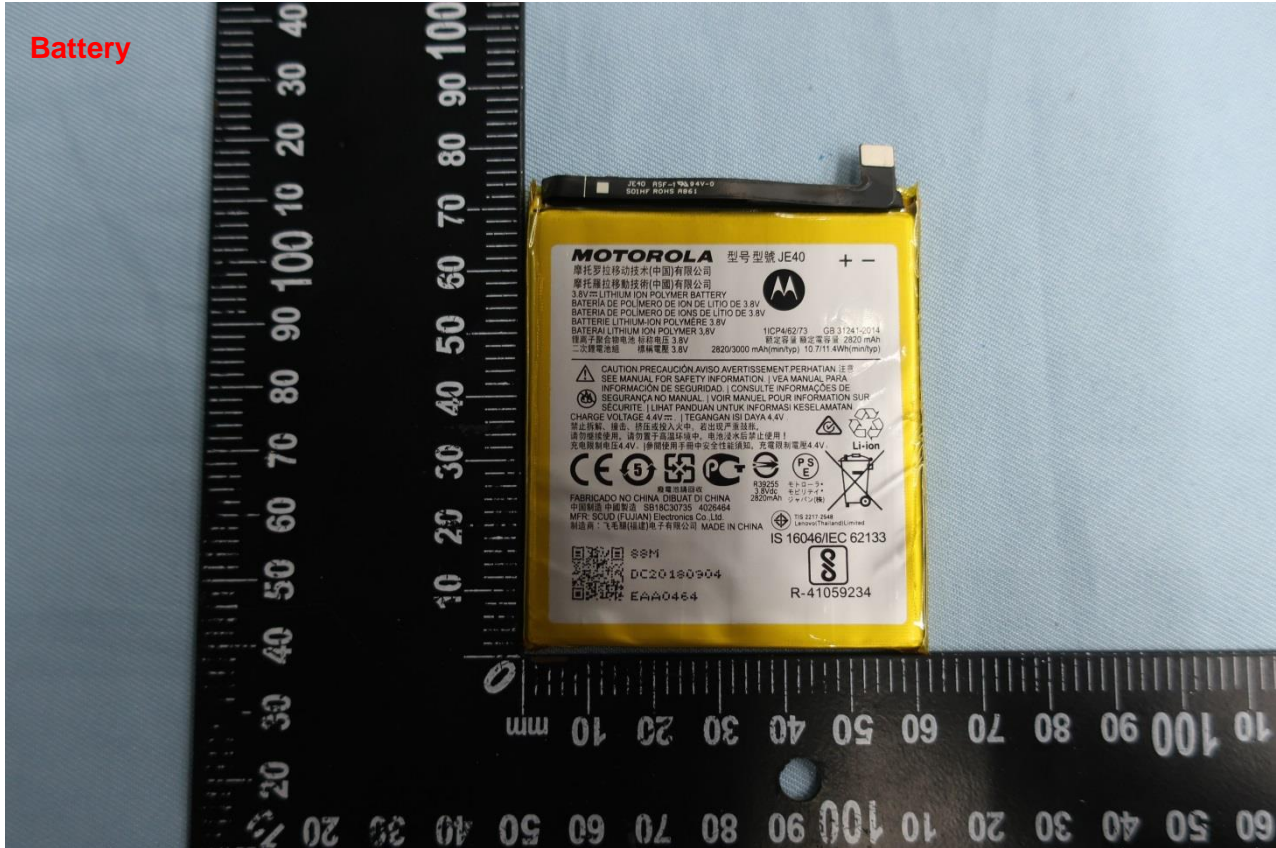

Brand Name: Motorola / Model Name: XT1952-3, XT1952-4, XT1952DL