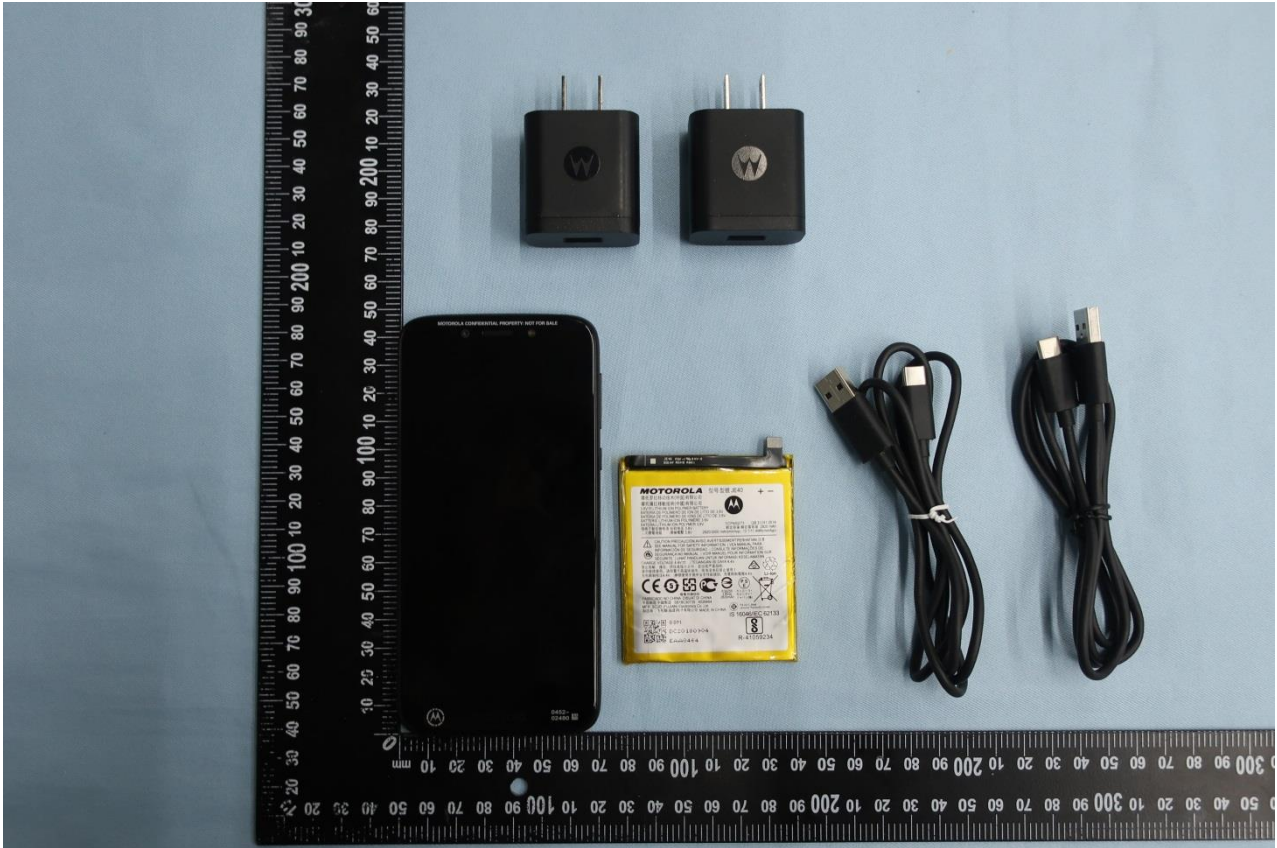

Brand Name: Motorola / Model Name: XT1952-3, XT1952-4, XT1952DL