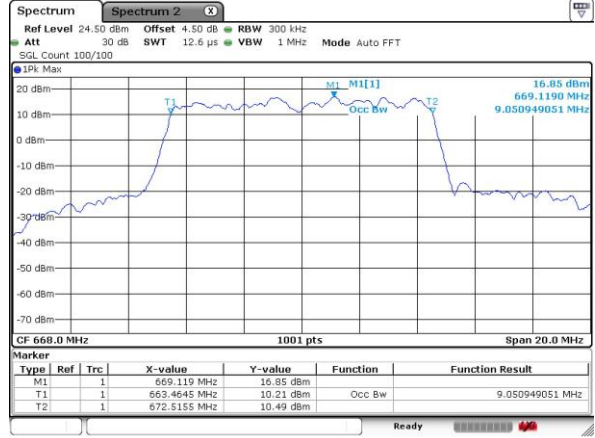

Lowest Channel / 10MHz / 64QAM

Date: 6.OCT.2018 22:11:18