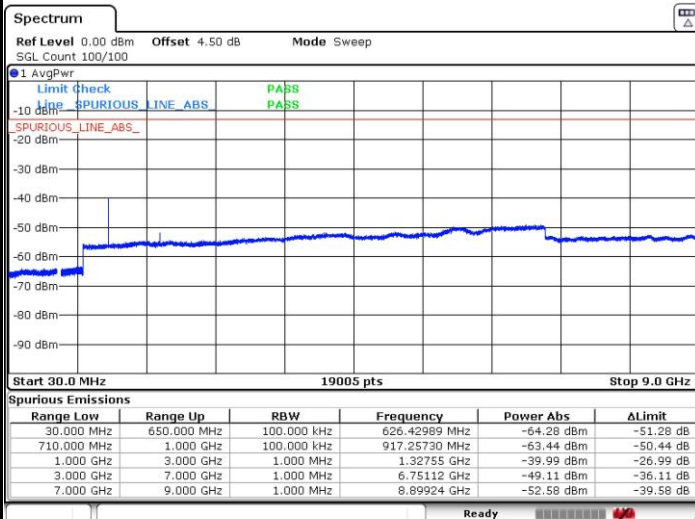

Date: 6.OCT.2018 23:29:55

Highest Band Edge / Full RB

Date: 6.OCT.2018 23:34:52

LTE Band 71 / 15MHz / 64QAM

Lowest Band Edge / 1 RB

Date: 6 OCT.2018 23:47:01

Highest Band Edge / 1 RB

Date: 9 NOV.2018 03:23:19

Lowest Band Edge / Full RB

Date: 6 OCT.2018 23:46:11

Highest Band Edge / Full RB

Date: 9 NOV.2018 03:23:47

LTE Band 71 / 20MHz / 64QAM

Lowest Band Edge / 1 RB

Date: 7.OCT.2018 00:00:29

Highest Band Edge / 1 RB

Date: 7.OCT.2018 00:07:37

Lowest Band Edge / Full RB

Date: 7.OCT.2018 00:01:29

Highest Band Edge / Full RB

Date: 7.OCT.2018 00:06:38

Conducted Spurious Emission

LTE Band 71 / 5MHz

Highest Channel / QPSK

Date: 6.OCT.2018 22:48:07

Highest Channel / 16QAM

Date: 6.OCT.2018 22:48:38

LTE Band 71 / 10MHz

Lowest Channel / QPSK

Date: 6.OCT.2018 22:50:16

Lowest Channel / 16QAM

Date: 6.OCT.2018 22:50:44