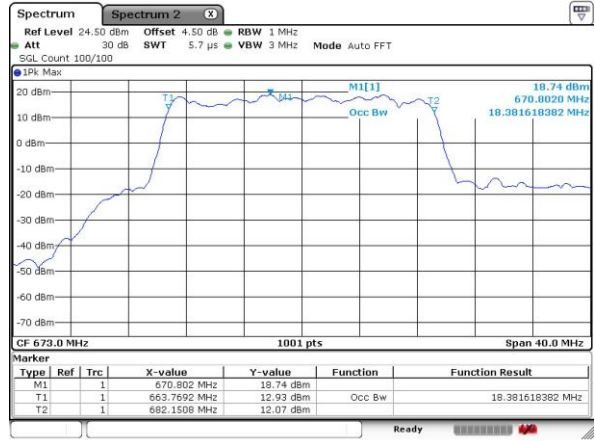

Highest Channel / 15MHz / 16QAM

Date: 6 OCT 2018 22:26:19

LTE Band 71

Lowest Channel / 20MHz / QPSK

Date: 6 OCT 2018 22:32:26

Lowest Channel / 20MHz / 16QAM

Date: 6 OCT 2018 22:32:08

Middle Channel / 20MHz / QPSK

Date: 6 OCT 2018 22:33:47

Middle Channel / 20MHz / 16QAM

Date: 6 OCT 2018 22:34:11

Highest Channel / 20MHz / QPSK

Date: 6 OCT 2018 22:37:38

Highest Channel / 20MHz / 16QAM

Date: 6 OCT 2018 22:37:13

LTE Band 71