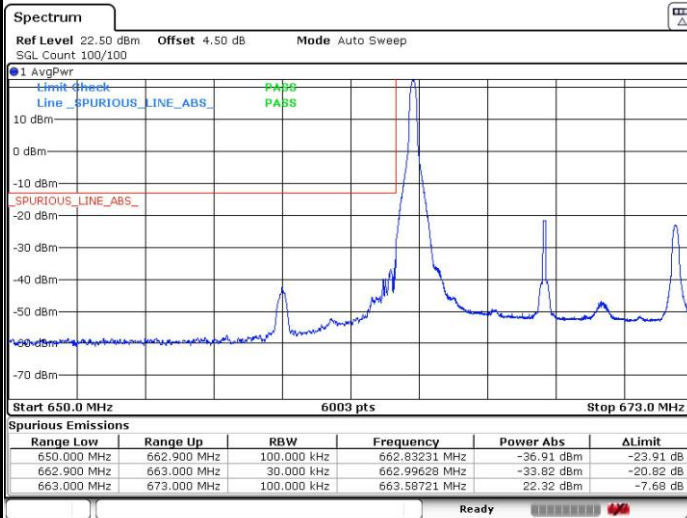

Date: 6 OCT 2018 22:35:53

Conducted Band Edge

LTE Band 71 / 5MHz / 16QAM

Lowest Band Edge / 1 RB

Date: 6.OCT.2018 23:17:23

Highest Band Edge / 1 RB

Date: 6.OCT.2018 23:24:43

Lowest Band Edge / Full RB

Date: 6.OCT.2018 23:19:01

Highest Band Edge / Full RB

Date: 6.OCT.2018 23:21:59

LTE Band 71 / 10MHz / QPSK

Lowest Band Edge / 1 RB

Date: 6.OCT.2018 23:27:43

Highest Band Edge / 1 RB

Date: 6.OCT.2018 23:37:24

Lowest Band Edge / Full RB

Date: 6.OCT.2018 23:31:21

Highest Band Edge / Full RB

Date: 6.OCT.2018 23:33:06

LTE Band 71 / 10MHz / 16QAM

Lowest Band Edge / 1 RB

Date: 6.OCT.2018 23:28:34

Highest Band Edge / 1 RB

Date: 6.OCT.2018 23:36:43

Lowest Band Edge / Full RB

Date: 6.OCT.2018 23:30:39

Highest Band Edge / Full RB

Date: 6.OCT.2018 23:34:02

LTE Band 71 / 15MHz / QPSK

Lowest Band Edge / 1 RB

Date: 6 OCT.2018 23:48:52