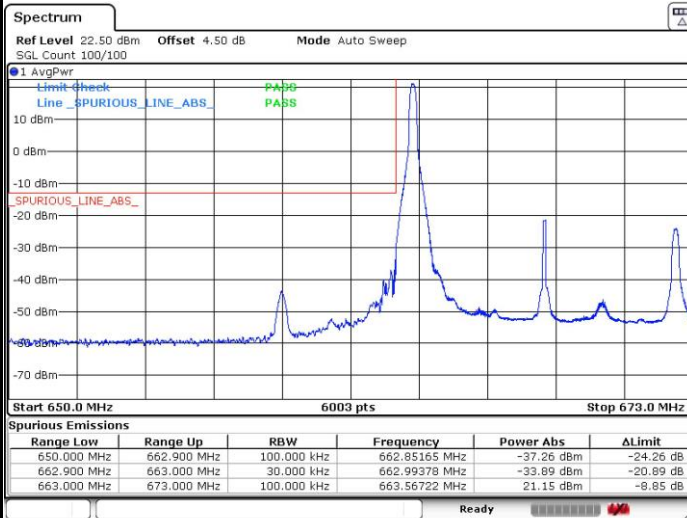

Date: 6.OCT.2018 23:19:01

Highest Band Edge / Full RB

Date: 6.OCT.2018 23:21:59

LTE Band 71 / 10MHz / QPSK

Lowest Band Edge / 1 RB

Date: 6.OCT.2018 23:27:43

Highest Band Edge / 1 RB

Date: 6.OCT.2018 23:37:24

Lowest Band Edge / Full RB

Date: 6.OCT.2018 23:31:21

Highest Band Edge / Full RB

Date: 6.OCT.2018 23:33:06

LTE Band 71 / 10MHz / 16QAM

Lowest Band Edge / 1 RB

Date: 6.OCT.2018 23:28:34

Highest Band Edge / 1 RB

Date: 6.OCT.2018 23:36:43

Lowest Band Edge / Full RB

Date: 6.OCT.2018 23:30:39

Highest Band Edge / Full RB

Date: 6.OCT.2018 23:34:02

LTE Band 71 / 15MHz / QPSK

Lowest Band Edge / 1 RB

Date: 6 OCT.2018 23:48:52

Highest Band Edge / 1 RB

Date: 9 NOV.2018 03:21:43

Lowest Band Edge / Full RB

Date: 6 OCT.2018 23:44:27

Highest Band Edge / Full RB

Date: 9 NOV.2018 03:24:43

LTE Band 71 / 15MHz / 16QAM

Lowest Band Edge / 1 RB