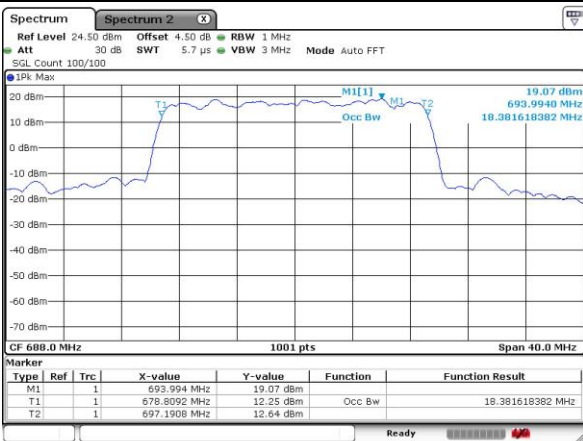

Highest Channel / 15MHz / 16QAM

Date: 6 OCT 2018 22:26:19

LTE Band 71

Lowest Channel / 20MHz / QPSK

Date: 6 OCT 2018 22:32:26

Lowest Channel / 20MHz / 16QAM

Date: 6 OCT 2018 22:32:08

Middle Channel / 20MHz / QPSK

Date: 6 OCT 2018 22:33:47

Middle Channel / 20MHz / 16QAM

Date: 6 OCT 2018 22:34:11

Highest Channel / 20MHz / QPSK

Date: 6 OCT 2018 22:37:38

Highest Channel / 20MHz / 16QAM

Date: 6 OCT 2018 22:37:13

LTE Band 71