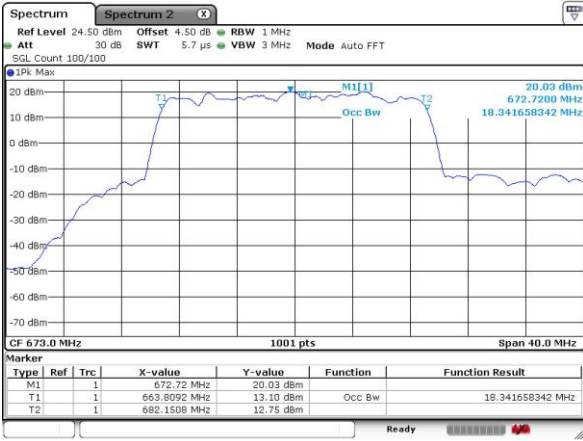

Highest Channel / 15MHz / 16QAM

Date: 6 OCT 2018 22:26:19

LTE Band 71

Lowest Channel / 20MHz / QPSK

Date: 6 OCT 2018 22:32:26

Lowest Channel / 20MHz / 16QAM

Date: 6 OCT 2018 22:32:08

Middle Channel / 20MHz / QPSK

Date: 6 OCT 2018 22:33:47

Middle Channel / 20MHz / 16QAM

Date: 6 OCT 2018 22:34:11

Highest Channel / 20MHz / QPSK

Date: 6 OCT 2018 22:37:38

Highest Channel / 20MHz / 16QAM

Date: 6 OCT 2018 22:37:13

LTE Band 71