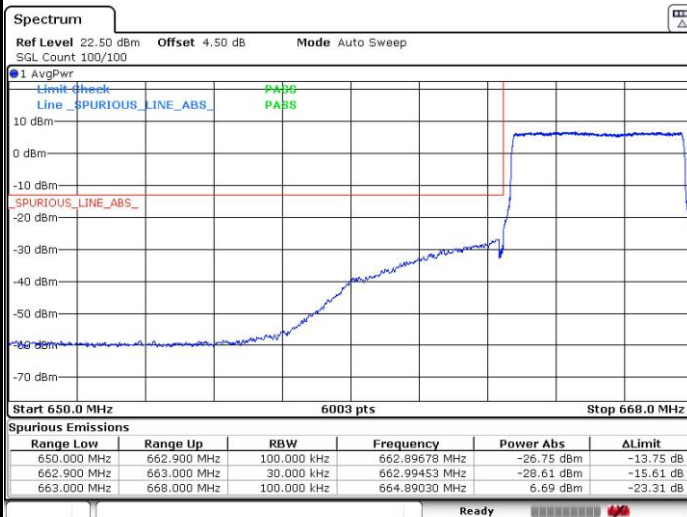

Date: 6 OCT 2018 22:35:53

Conducted Band Edge

LTE Band 71 / 5MHz / 16QAM

Lowest Band Edge / 1 RB

Date: 6.OCT.2018 23:17:23

Highest Band Edge / 1 RB

Date: 6.OCT.2018 23:24:43

Lowest Band Edge / Full RB

Date: 6.OCT.2018 23:19:01

Highest Band Edge / Full RB

Date: 6.OCT.2018 23:21:59

LTE Band 71 / 10MHz / QPSK

Lowest Band Edge / 1 RB

Date: 6.OCT.2018 23:27:43

Highest Band Edge / 1 RB

Date: 6.OCT.2018 23:37:24

Lowest Band Edge / Full RB

Date: 6.OCT.2018 23:31:21

Highest Band Edge / Full RB

Date: 6.OCT.2018 23:33:06

LTE Band 71 / 10MHz / 16QAM

Lowest Band Edge / 1 RB

Date: 6.OCT.2018 23:28:34

Highest Band Edge / 1 RB

Date: 6.OCT.2018 23:36:43

Lowest Band Edge / Full RB

Date: 6.OCT.2018 23:30:39

Highest Band Edge / Full RB

Date: 6.OCT.2018 23:34:02

LTE Band 71 / 15MHz / QPSK

Lowest Band Edge / 1 RB

Date: 6 OCT.2018 23:48:52