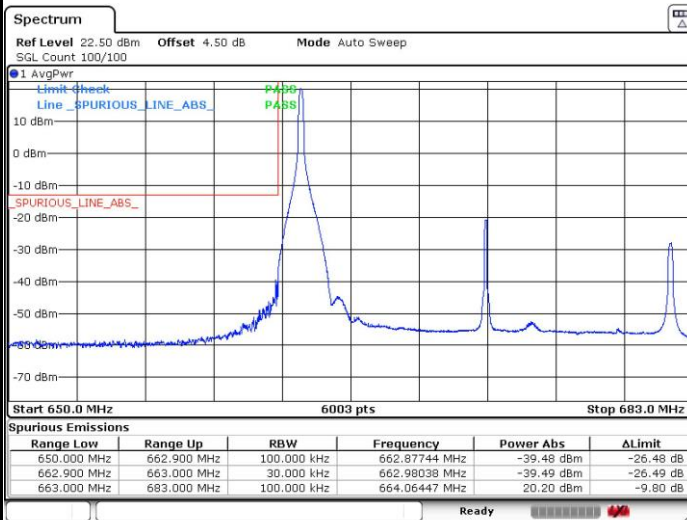

Date: 6.OCT.2018 23:29:55

Highest Band Edge / Full RB

Date: 6.OCT.2018 23:34:52

LTE Band 71 / 15MHz / 64QAM

Lowest Band Edge / 1 RB

Date: 6 OCT.2018 23:47:01

Highest Band Edge / 1 RB

Date: 9 NOV.2018 03:23:19

Lowest Band Edge / Full RB

Date: 6 OCT.2018 23:46:11

Highest Band Edge / Full RB

Date: 9 NOV.2018 03:23:47

LTE Band 71 / 20MHz / 64QAM

Lowest Band Edge / 1 RB

Date: 7.OCT.2018 00:00:29

Highest Band Edge / 1 RB

Date: 7.OCT.2018 00:07:37

Lowest Band Edge / Full RB

Date: 7.OCT.2018 00:01:29

Highest Band Edge / Full RB

Date: 7.OCT.2018 00:06:38

Conducted Spurious Emission

LTE Band 71 / 5MHz

Highest Channel / QPSK

Date: 6.OCT.2018 22:48:07

Highest Channel / 16QAM

Date: 6.OCT.2018 22:48:38

LTE Band 71 / 10MHz

Lowest Channel / QPSK

Date: 6.OCT.2018 22:50:16

Lowest Channel / 16QAM

Date: 6.OCT.2018 22:50:44