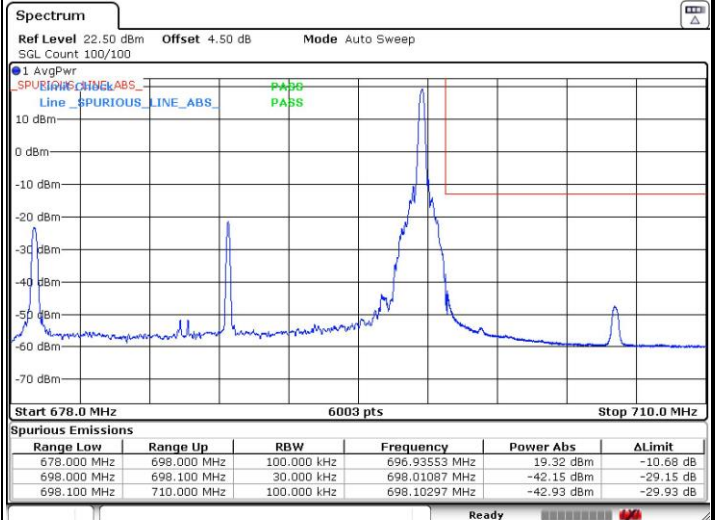

Highest Band Edge / Full RB

Date: 6 OCT.2018 23:22:53

LTE Band 71 / 10MHz / 64QAM

Lowest Band Edge / 1 RB

Date: 6.OCT.2018 23:29:17

Highest Band Edge / 1 RB

Date: 6.OCT.2018 23:35:52

Lowest Band Edge / Full RB

Date: 6.OCT.2018 23:29:55

Highest Band Edge / Full RB

Date: 6.OCT.2018 23:34:52

LTE Band 71 / 15MHz / 64QAM

Lowest Band Edge / 1 RB

Date: 6 OCT.2018 23:47:01

Highest Band Edge / 1 RB

Date: 9 NOV.2018 03:23:19

Lowest Band Edge / Full RB

Date: 6 OCT.2018 23:46:11

Highest Band Edge / Full RB

Date: 9 NOV.2018 03:23:47

LTE Band 71 / 20MHz / 64QAM

Lowest Band Edge / 1 RB

Date: 7.OCT.2018 00:00:29

Highest Band Edge / 1 RB

Date: 7.OCT.2018 00:07:37

Lowest Band Edge / Full RB

Date: 7.OCT.2018 00:01:29

Highest Band Edge / Full RB

Date: 7.OCT.2018 00:06:38

Conducted Spurious Emission

LTE Band 71 / 5MHz

Highest Channel / QPSK