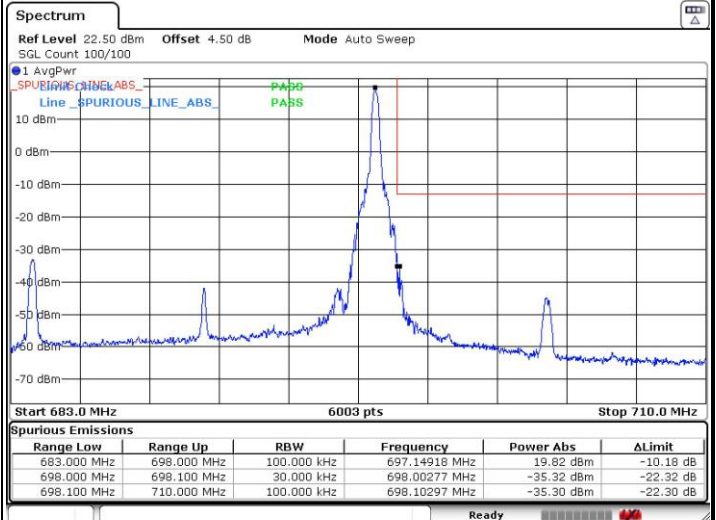

Highest Band Edge / Full RB

Date: 6 OCT.2018 23:22:53

LTE Band 71 / 10MHz / 64QAM

Lowest Band Edge / 1 RB

Date: 6.OCT.2018 23:29:17

Highest Band Edge / 1 RB

Date: 6.OCT.2018 23:35:52

Lowest Band Edge / Full RB

Date: 6.OCT.2018 23:29:55

Highest Band Edge / Full RB

Date: 6.OCT.2018 23:34:52

LTE Band 71 / 15MHz / 64QAM

Lowest Band Edge / 1 RB

Date: 6 OCT.2018 23:47:01

Highest Band Edge / 1 RB

Date: 9 NOV.2018 03:23:19

Lowest Band Edge / Full RB

Date: 6 OCT.2018 23:46:11

Highest Band Edge / Full RB

Date: 9 NOV.2018 03:23:47

LTE Band 71 / 20MHz / 64QAM

Lowest Band Edge / 1 RB

Date: 7.OCT.2018 00:00:29

Highest Band Edge / 1 RB

Date: 7.OCT.2018 00:07:37

Lowest Band Edge / Full RB

Date: 7.OCT.2018 00:01:29

Highest Band Edge / Full RB

Date: 7.OCT.2018 00:06:38

Conducted Spurious Emission

LTE Band 71 / 5MHz

Highest Channel / QPSK