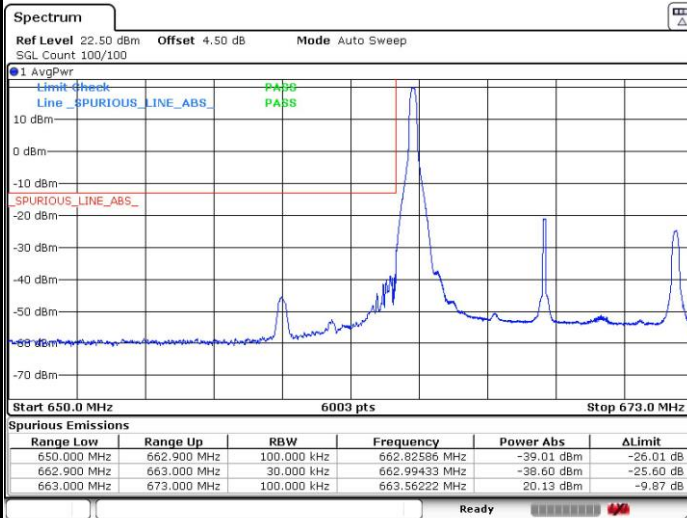

Date: 7.OCT.2018 00:05:55

LTE Band 71 / 5MHz / 64QAM

Lowest Band Edge / 1 RB

Date: 6 OCT.2018 23:18:02

Highest Band Edge / 1 RB

Date: 6 OCT.2018 23:23:46

Lowest Band Edge / Full RB

Date: 6 OCT.2018 23:18:29

Highest Band Edge / Full RB

Date: 6 OCT.2018 23:22:53

LTE Band 71 / 10MHz / 64QAM

Lowest Band Edge / 1 RB

Date: 6.OCT.2018 23:29:17

Highest Band Edge / 1 RB

Date: 6.OCT.2018 23:35:52

Lowest Band Edge / Full RB

Date: 6.OCT.2018 23:29:55

Highest Band Edge / Full RB

Date: 6.OCT.2018 23:34:52

LTE Band 71 / 15MHz / 64QAM

Lowest Band Edge / 1 RB

Date: 6 OCT.2018 23:47:01

Highest Band Edge / 1 RB

Date: 9 NOV.2018 03:23:19

Lowest Band Edge / Full RB

Date: 6 OCT.2018 23:46:11

Highest Band Edge / Full RB

Date: 9 NOV.2018 03:23:47

LTE Band 71 / 20MHz / 64QAM

Lowest Band Edge / 1 RB

Date: 7.OCT.2018 00:00:29

Highest Band Edge / 1 RB