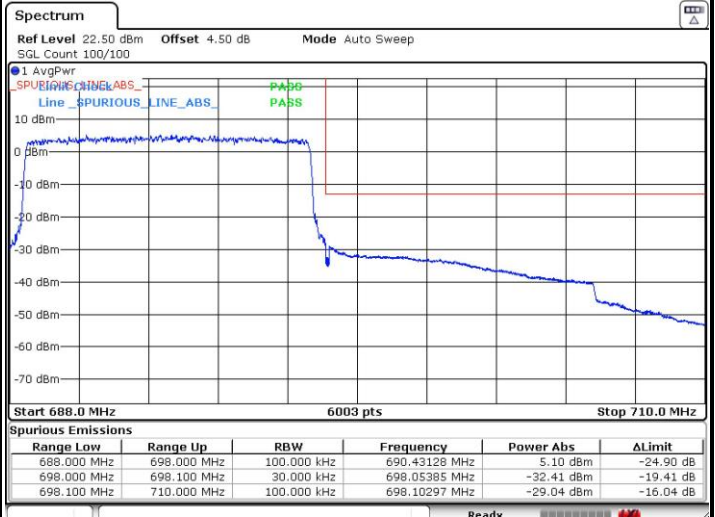

Date: 6 OCT 2018 22:35:53

Conducted Band Edge

LTE Band 71 / 5MHz / 16QAM

Lowest Band Edge / 1 RB

Date: 6.OCT.2018 23:17:23

Highest Band Edge / 1 RB

Date: 6.OCT.2018 23:24:43

Lowest Band Edge / Full RB

Date: 6.OCT.2018 23:19:01

Highest Band Edge / Full RB

Date: 6.OCT.2018 23:21:59

LTE Band 71 / 10MHz / QPSK

Lowest Band Edge / 1 RB

Date: 6.OCT.2018 23:27:43

Highest Band Edge / 1 RB

Date: 6.OCT.2018 23:37:24

Lowest Band Edge / Full RB

Date: 6.OCT.2018 23:31:21

Highest Band Edge / Full RB

Date: 6.OCT.2018 23:33:06

LTE Band 71 / 10MHz / 16QAM

Lowest Band Edge / 1 RB

Date: 6.OCT.2018 23:28:34

Highest Band Edge / 1 RB

Date: 6.OCT.2018 23:36:43

Lowest Band Edge / Full RB

Date: 6.OCT.2018 23:30:39

Highest Band Edge / Full RB

Date: 6.OCT.2018 23:34:02

LTE Band 71 / 15MHz / QPSK

Lowest Band Edge / 1 RB

Date: 6 OCT.2018 23:48:52