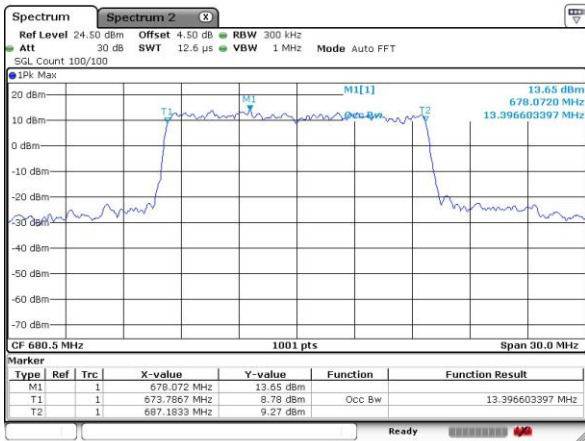

Middle Channel / 15MHz / 64QAM

Date: 6 OCT 2018 22:21:56