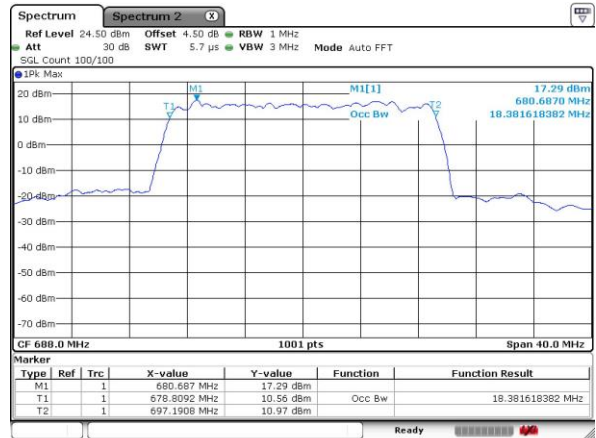

Date: 6 OCT 2018 22:30:17

Middle Channel / 15MHz / 64QAM

Date: 6 OCT 2018 22:21:56

Middle Channel / 20MHz / 64QAM

Date: 6 OCT 2018 22:35:17

Highest Channel / 15MHz / 64QAM

Date: 6 OCT 2018 22:27:36

Highest Channel / 20MHz / 64QAM

Date: 6 OCT 2018 22:35:53

Conducted Band Edge

LTE Band 71 / 5MHz / 16QAM

Lowest Band Edge / 1 RB

Date: 6.OCT.2018 23:17:23

Highest Band Edge / 1 RB

Date: 6.OCT.2018 23:24:43

Lowest Band Edge / Full RB

Date: 6.OCT.2018 23:19:01

Highest Band Edge / Full RB

Date: 6.OCT.2018 23:21:59

LTE Band 71 / 10MHz / QPSK

Lowest Band Edge / 1 RB

Date: 6.OCT.2018 23:27:43

Highest Band Edge / 1 RB

Date: 6.OCT.2018 23:37:24