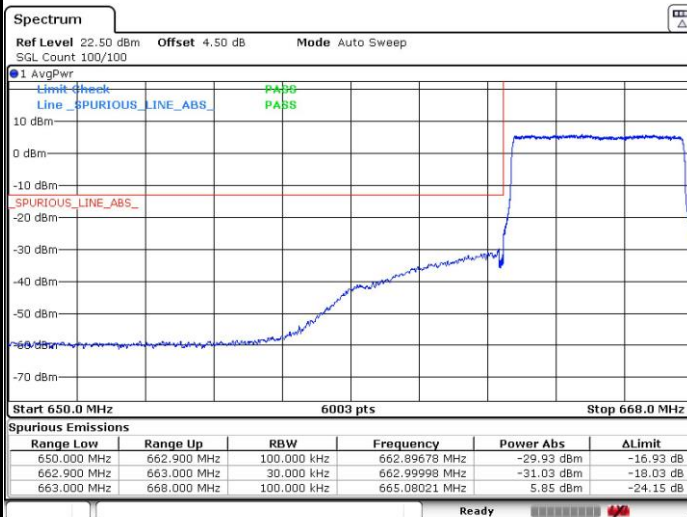

LTE Band 71 / 20MHz / 16QAM

Lowest Band Edge / 1 RB

Date: 6.OCT.2018 23:59:30

Highest Band Edge / 1RB

Date: 7.OCT.2018 00:08:27

Lowest Band Edge / Full RB

Date: 7.OCT.2018 00:02:29

Highest Band Edge / Full RB

Date: 7.OCT.2018 00:05:55

LTE Band 71 / 5MHz / 64QAM

Lowest Band Edge / 1 RB

Date: 6 OCT.2018 23:18:02

Highest Band Edge / 1 RB

Date: 6 OCT.2018 23:23:46

Lowest Band Edge / Full RB

Date: 6 OCT.2018 23:18:29

Highest Band Edge / Full RB

Date: 6 OCT.2018 23:22:53

LTE Band 71 / 10MHz / 64QAM

Lowest Band Edge / 1 RB

Date: 6.OCT.2018 23:29:17

Highest Band Edge / 1 RB

Date: 6.OCT.2018 23:35:52

Lowest Band Edge / Full RB

Date: 6.OCT.2018 23:29:55

Highest Band Edge / Full RB

Date: 6.OCT.2018 23:34:52

LTE Band 71 / 15MHz / 64QAM

Lowest Band Edge / 1 RB

Date: 6 OCT.2018 23:47:01

Highest Band Edge / 1 RB

Date: 9 NOV.2018 03:23:19