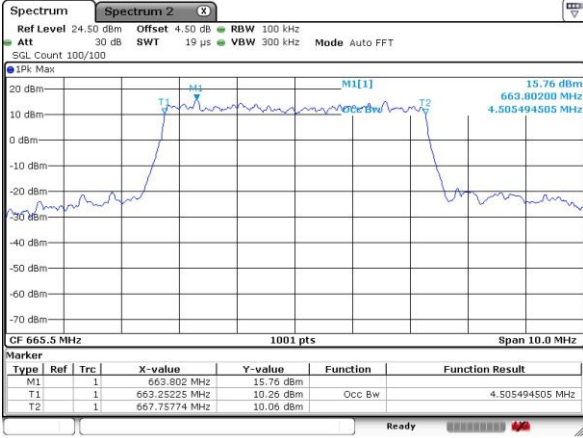

LTE Band 71

Lowest Channel / 5MHz / 64QAM

Date: 6.OCT.2018 21:58:57