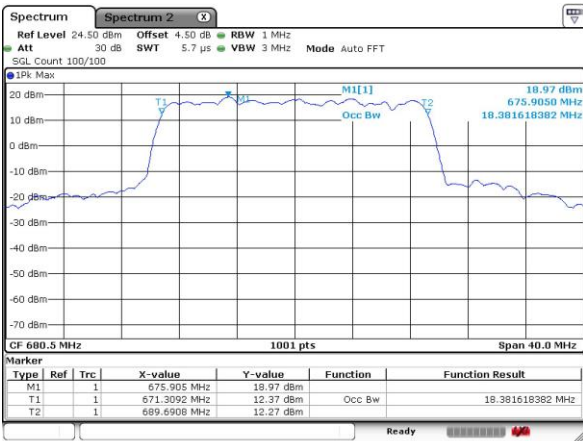

Highest Channel / 15MHz / 16QAM

Date: 6 OCT 2018 22:26:19

LTE Band 71

Lowest Channel / 20MHz / QPSK

Date: 6 OCT 2018 22:32:26

Lowest Channel / 20MHz / 16QAM

Date: 6 OCT 2018 22:32:08

Middle Channel / 20MHz / QPSK

Date: 6 OCT 2018 22:33:47

Middle Channel / 20MHz / 16QAM

Date: 6 OCT 2018 22:34:11

Highest Channel / 20MHz / QPSK

Date: 6 OCT 2018 22:37:38

Highest Channel / 20MHz / 16QAM

Date: 6 OCT 2018 22:37:13

LTE Band 71