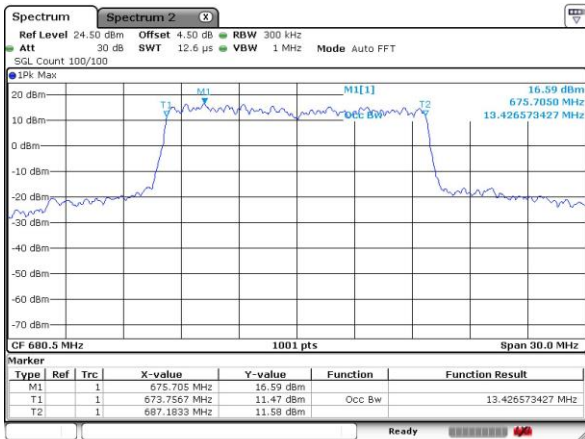

Middle Channel / 15MHz / QPSK

Date: 6 OCT 2018 22:23:48