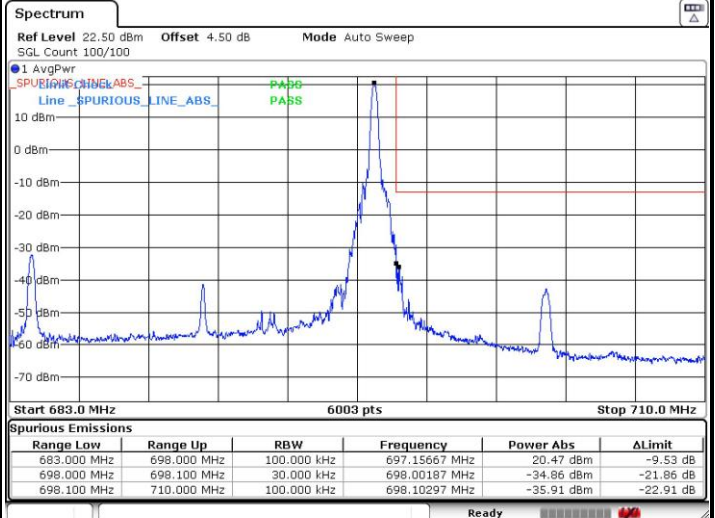

Date: 6.OCT.2018 23:36:43

Lowest Band Edge / Full RB

Date: 6.OCT.2018 23:30:39

Highest Band Edge / Full RB

Date: 6.OCT.2018 23:34:02

LTE Band 71 / 15MHz / QPSK

Lowest Band Edge / 1 RB

Date: 6 OCT.2018 23:48:52

Highest Band Edge / 1 RB

Date: 9 NOV.2018 03:21:43

Lowest Band Edge / Full RB

Date: 6 OCT.2018 23:44:27

Highest Band Edge / Full RB

Date: 9 NOV.2018 03:24:43

LTE Band 71 / 15MHz / 16QAM

Lowest Band Edge / 1 RB

Date: 6 OCT.2018 23:47:56

Highest Band Edge / 1 RB

Date: 9 NOV.2018 03:22:42

Lowest Band Edge / Full RB

Date: 6 OCT.2018 23:45:20

Highest Band Edge / Full RB

Date: 9 NOV.2018 03:24:19

LTE Band 71 / 20MHz / QPSK

Lowest Band Edge / 1 RB

Date: 6.OCT.2018 23:58:07

Highest Band Edge / 1 RB

Date: 7.OCT.2018 00:09:27

Lowest Band Edge / Full RB

Date: 7.OCT.2018 00:03:26

Highest Band Edge / Full RB

Date: 7.OCT.2018 00:04:56