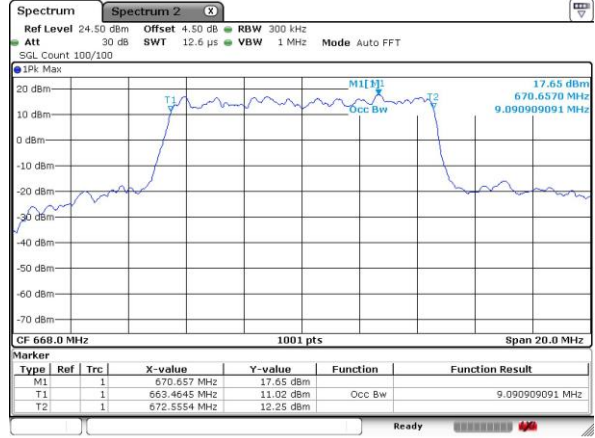

LTE Band 71

Lowest Channel / 10MHz / QPSK

Date: 6 OCT 2018 22:10:09

Lowest Channel / 10MHz / 16QAM

Date: 6 OCT 2018 22:10:40

Middle Channel / 10MHz / QPSK

Date: 6 OCT 2018 22:14:02

Middle Channel / 10MHz / 16QAM

Date: 6 OCT 2018 22:13:06

Highest Channel / 10MHz / QPSK

Date: 6 OCT 2018 22:14:47

Highest Channel / 10MHz / 16QAM

Date: 6 OCT 2018 22:15:44

LTE Band 71

Lowest Channel / 15MHz / QPSK

Date: 6 OCT 2018 22:19:20