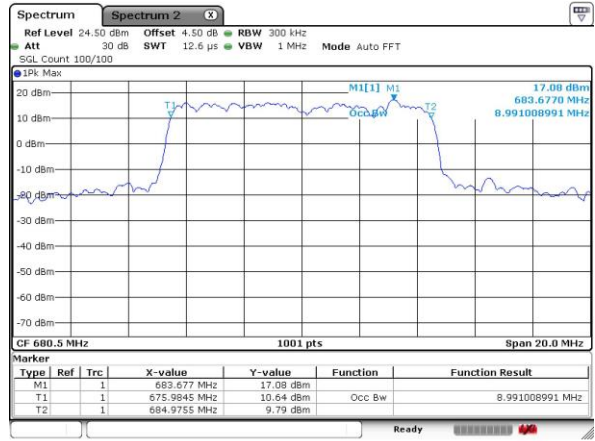

LTE Band 71

Lowest Channel / 10MHz / QPSK

Date: 6 OCT 2018 22:10:09

Lowest Channel / 10MHz / 16QAM

Date: 6 OCT 2018 22:10:40

Middle Channel / 10MHz / QPSK

Date: 6 OCT 2018 22:14:02

Middle Channel / 10MHz / 16QAM

Date: 6 OCT 2018 22:13:06

Highest Channel / 10MHz / QPSK

Date: 6 OCT 2018 22:14:47

Highest Channel / 10MHz / 16QAM

Date: 6 OCT 2018 22:15:44

LTE Band 71

Lowest Channel / 15MHz / QPSK

Date: 6 OCT 2018 22:19:20