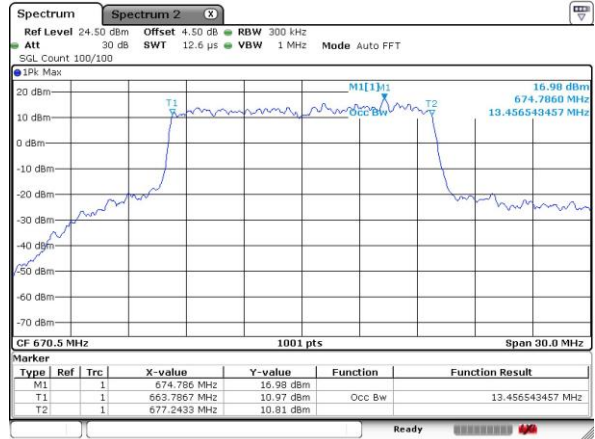

Lowest Channel / 15MHz / 16QAM

Date: 6 OCT 2018 22:19:52