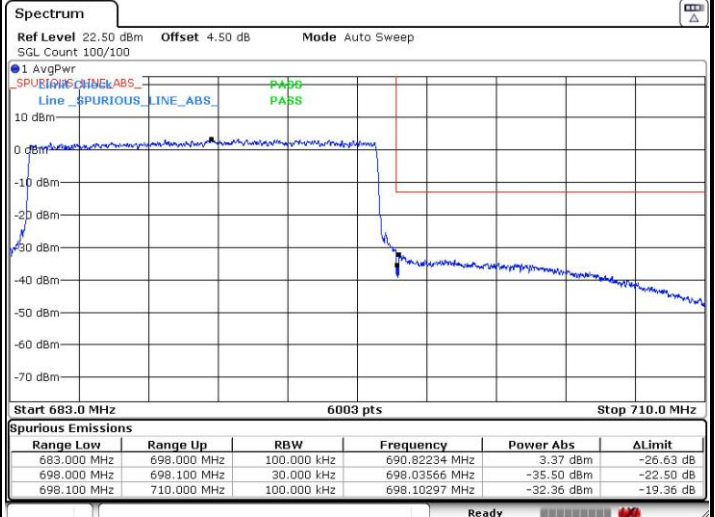

Date: 6.OCT.2018 23:36:43

Lowest Band Edge / Full RB

Date: 6.OCT.2018 23:30:39

Highest Band Edge / Full RB

Date: 6.OCT.2018 23:34:02

LTE Band 71 / 15MHz / QPSK

Lowest Band Edge / 1 RB

Date: 6 OCT.2018 23:48:52

Highest Band Edge / 1 RB

Date: 9 NOV.2018 03:21:43

Lowest Band Edge / Full RB

Date: 6 OCT.2018 23:44:27

Highest Band Edge / Full RB

Date: 9 NOV.2018 03:24:43

LTE Band 71 / 15MHz / 16QAM

Lowest Band Edge / 1 RB

Date: 6 OCT.2018 23:47:56

Highest Band Edge / 1 RB

Date: 9 NOV.2018 03:22:42

Lowest Band Edge / Full RB

Date: 6 OCT.2018 23:45:20

Highest Band Edge / Full RB

Date: 9 NOV.2018 03:24:19

LTE Band 71 / 20MHz / QPSK

Lowest Band Edge / 1 RB

Date: 6.OCT.2018 23:58:07

Highest Band Edge / 1 RB

Date: 7.OCT.2018 00:09:27

Lowest Band Edge / Full RB

Date: 7.OCT.2018 00:03:26

Highest Band Edge / Full RB

Date: 7.OCT.2018 00:04:56