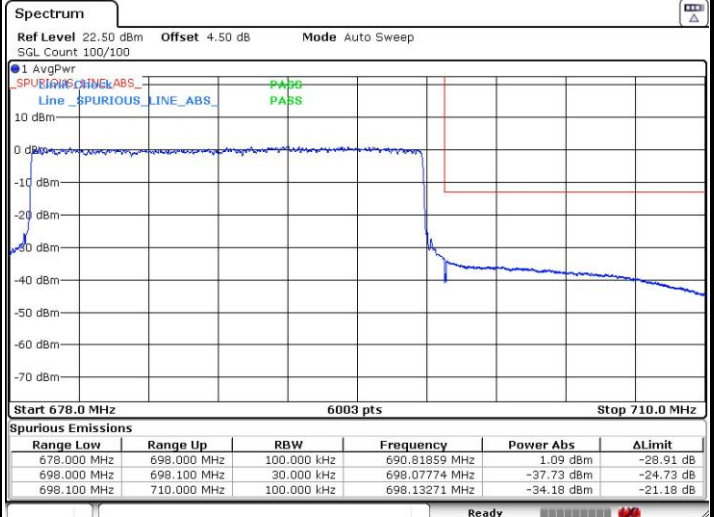

Lowest Band Edge / 1 RB

Date: 6.OCT.2018 23:58:07

Highest Band Edge / 1 RB

Date: 7.OCT.2018 00:09:27

Lowest Band Edge / Full RB

Date: 7.OCT.2018 00:03:26

Highest Band Edge / Full RB

Date: 7.OCT.2018 00:04:56

LTE Band 71 / 20MHz / 16QAM

Lowest Band Edge / 1 RB

Date: 6.OCT.2018 23:59:30

Highest Band Edge / 1RB

Date: 7.OCT.2018 00:08:27

Lowest Band Edge / Full RB

Date: 7.OCT.2018 00:02:29

Highest Band Edge / Full RB

Date: 7.OCT.2018 00:05:55

LTE Band 71 / 5MHz / 64QAM

Lowest Band Edge / 1 RB

Date: 6 OCT.2018 23:18:02

Highest Band Edge / 1 RB

Date: 6 OCT.2018 23:23:46

Lowest Band Edge / Full RB

Date: 6 OCT.2018 23:18:29

Highest Band Edge / Full RB

Date: 6 OCT.2018 23:22:53

LTE Band 71 / 10MHz / 64QAM

Lowest Band Edge / 1 RB

Date: 6.OCT.2018 23:29:17

Highest Band Edge / 1 RB

Date: 6.OCT.2018 23:35:52

Lowest Band Edge / Full RB