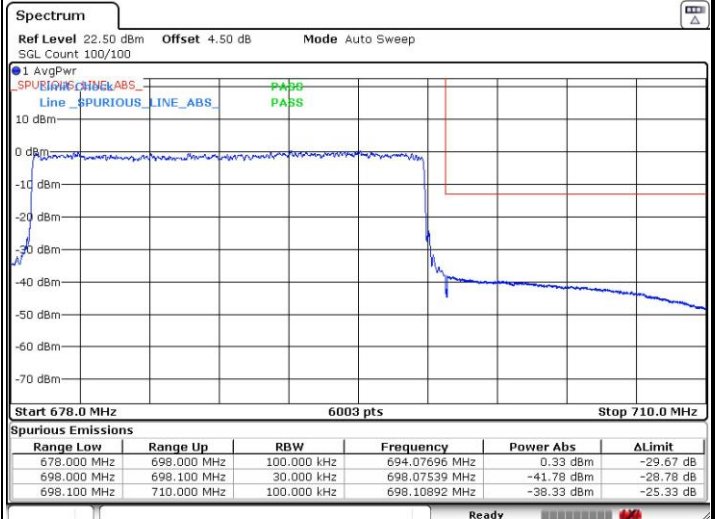

Highest Band Edge / Full RB

Date: 6 OCT.2018 23:22:53

LTE Band 71 / 10MHz / 64QAM

Lowest Band Edge / 1 RB

Date: 6.OCT.2018 23:29:17

Highest Band Edge / 1 RB

Date: 6.OCT.2018 23:35:52

Lowest Band Edge / Full RB

Date: 6.OCT.2018 23:29:55

Highest Band Edge / Full RB

Date: 6.OCT.2018 23:34:52

LTE Band 71 / 15MHz / 64QAM

Lowest Band Edge / 1 RB

Date: 6 OCT.2018 23:47:01

Highest Band Edge / 1 RB

Date: 9 NOV.2018 03:23:19

Lowest Band Edge / Full RB

Date: 6 OCT.2018 23:46:11

Highest Band Edge / Full RB

Date: 9 NOV.2018 03:23:47

LTE Band 71 / 20MHz / 64QAM

Lowest Band Edge / 1 RB

Date: 7.OCT.2018 00:00:29

Highest Band Edge / 1 RB

Date: 7.OCT.2018 00:07:37

Lowest Band Edge / Full RB

Date: 7.OCT.2018 00:01:29

Highest Band Edge / Full RB

Date: 7.OCT.2018 00:06:38

Conducted Spurious Emission

LTE Band 71 / 5MHz

Highest Channel / QPSK