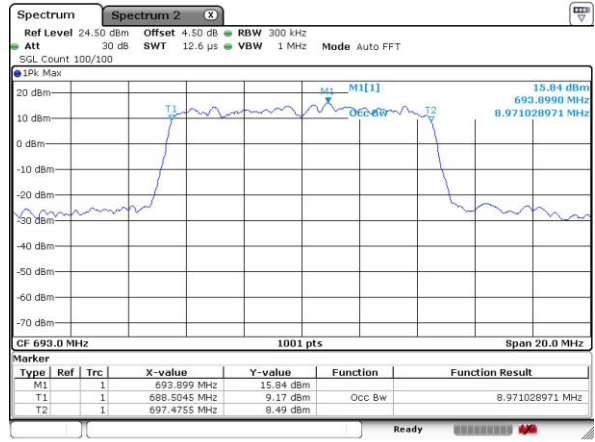

Lowest Channel / 5MHz / 64QAM

Date: 6.OCT.2018 21:58:57

Lowest Channel / 10MHz / 64QAM

Date: 6.OCT.2018 22:11:18

Middle Channel / 5MHz / 64QAM

Date: 6.OCT.2018 22:00:00

Middle Channel / 10MHz / 64QAM

Date: 6.OCT.2018 22:12:40

Highest Channel / 5MHz / 64QAM

Date: 6.OCT.2018 22:05:32

Highest Channel / 10MHz / 64QAM

Date: 6.OCT.2018 22:16:52

LTE Band 71

Lowest Channel / 15MHz / 64QAM

Date: 6 OCT 2018 22:21:07

Lowest Channel / 20MHz / 64QAM