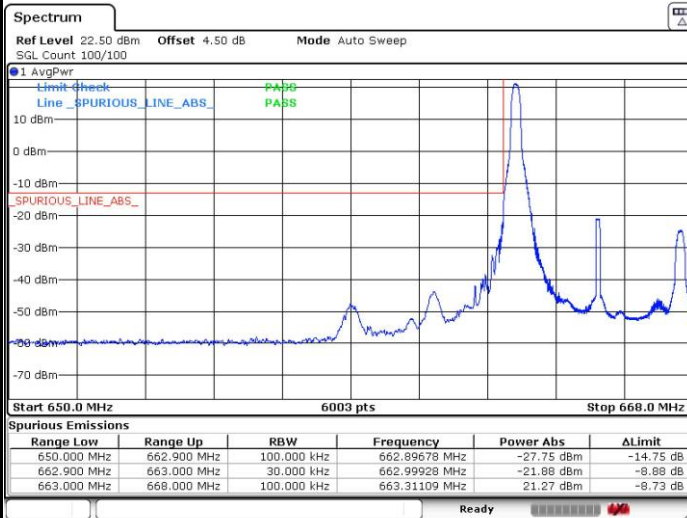

Date: 6 OCT 2018 22:30:17

Middle Channel / 15MHz / 64QAM

Date: 6 OCT 2018 22:21:56

Middle Channel / 20MHz / 64QAM

Date: 6 OCT 2018 22:35:17

Highest Channel / 15MHz / 64QAM

Date: 6 OCT 2018 22:27:36

Highest Channel / 20MHz / 64QAM

Date: 6 OCT 2018 22:35:53

Conducted Band Edge

LTE Band 71 / 5MHz / 16QAM

Lowest Band Edge / 1 RB

Date: 6.OCT.2018 23:17:23

Highest Band Edge / 1 RB

Date: 6.OCT.2018 23:24:43

Lowest Band Edge / Full RB

Date: 6.OCT.2018 23:19:01

Highest Band Edge / Full RB

Date: 6.OCT.2018 23:21:59

LTE Band 71 / 10MHz / QPSK

Lowest Band Edge / 1 RB

Date: 6.OCT.2018 23:27:43

Highest Band Edge / 1 RB

Date: 6.OCT.2018 23:37:24

Lowest Band Edge / Full RB

Date: 6.OCT.2018 23:31:21

Highest Band Edge / Full RB

Date: 6.OCT.2018 23:33:06

LTE Band 71 / 10MHz / 16QAM

Lowest Band Edge / 1 RB

Date: 6.OCT.2018 23:28:34

Highest Band Edge / 1 RB