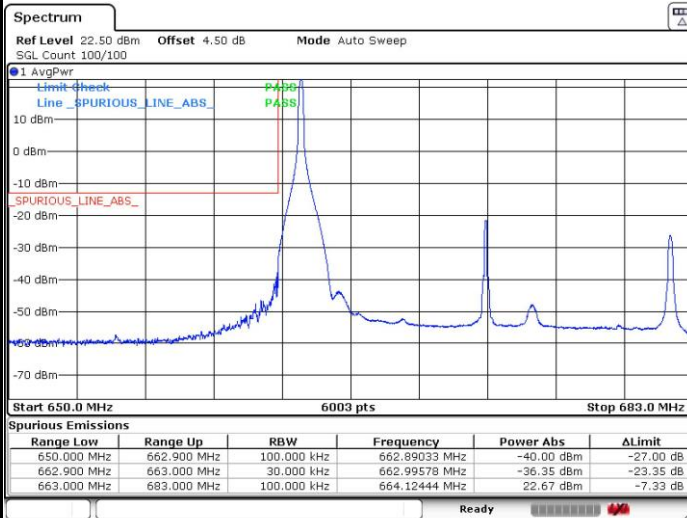

Highest Band Edge / 1 RB

Date: 9 NOV.2018 03:21:43

Lowest Band Edge / Full RB

Date: 6 OCT.2018 23:44:27

Highest Band Edge / Full RB

Date: 9 NOV.2018 03:24:43

LTE Band 71 / 15MHz / 16QAM

Lowest Band Edge / 1 RB

Date: 6 OCT.2018 23:47:56

Highest Band Edge / 1 RB

Date: 9 NOV.2018 03:22:42

Lowest Band Edge / Full RB

Date: 6 OCT.2018 23:45:20

Highest Band Edge / Full RB

Date: 9 NOV.2018 03:24:19

LTE Band 71 / 20MHz / QPSK

Lowest Band Edge / 1 RB

Date: 6.OCT.2018 23:58:07

Highest Band Edge / 1 RB

Date: 7.OCT.2018 00:09:27

Lowest Band Edge / Full RB

Date: 7.OCT.2018 00:03:26

Highest Band Edge / Full RB

Date: 7.OCT.2018 00:04:56

LTE Band 71 / 20MHz / 16QAM

Lowest Band Edge / 1 RB

Date: 6.OCT.2018 23:59:30

Highest Band Edge / 1RB

Date: 7.OCT.2018 00:08:27

Lowest Band Edge / Full RB

Date: 7.OCT.2018 00:02:29

Highest Band Edge / Full RB