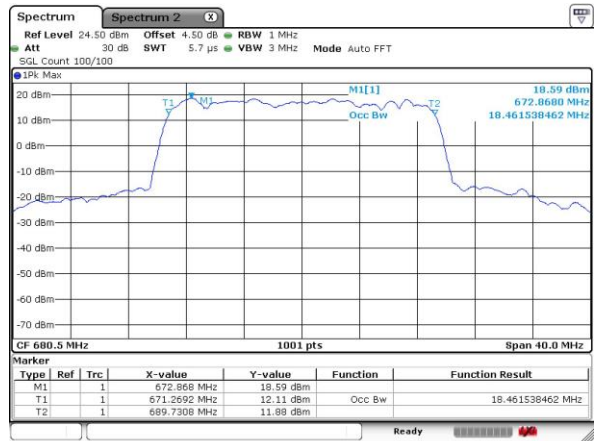

Highest Channel / 15MHz / 16QAM

Date: 6 OCT 2018 22:26:19

LTE Band 71

Lowest Channel / 20MHz / QPSK

Date: 6 OCT 2018 22:32:26

Lowest Channel / 20MHz / 16QAM

Date: 6 OCT 2018 22:32:08

Middle Channel / 20MHz / QPSK

Date: 6 OCT 2018 22:33:47

Middle Channel / 20MHz / 16QAM

Date: 6 OCT 2018 22:34:11

Highest Channel / 20MHz / QPSK

Date: 6 OCT 2018 22:37:38

Highest Channel / 20MHz / 16QAM

Date: 6 OCT 2018 22:37:13

LTE Band 71