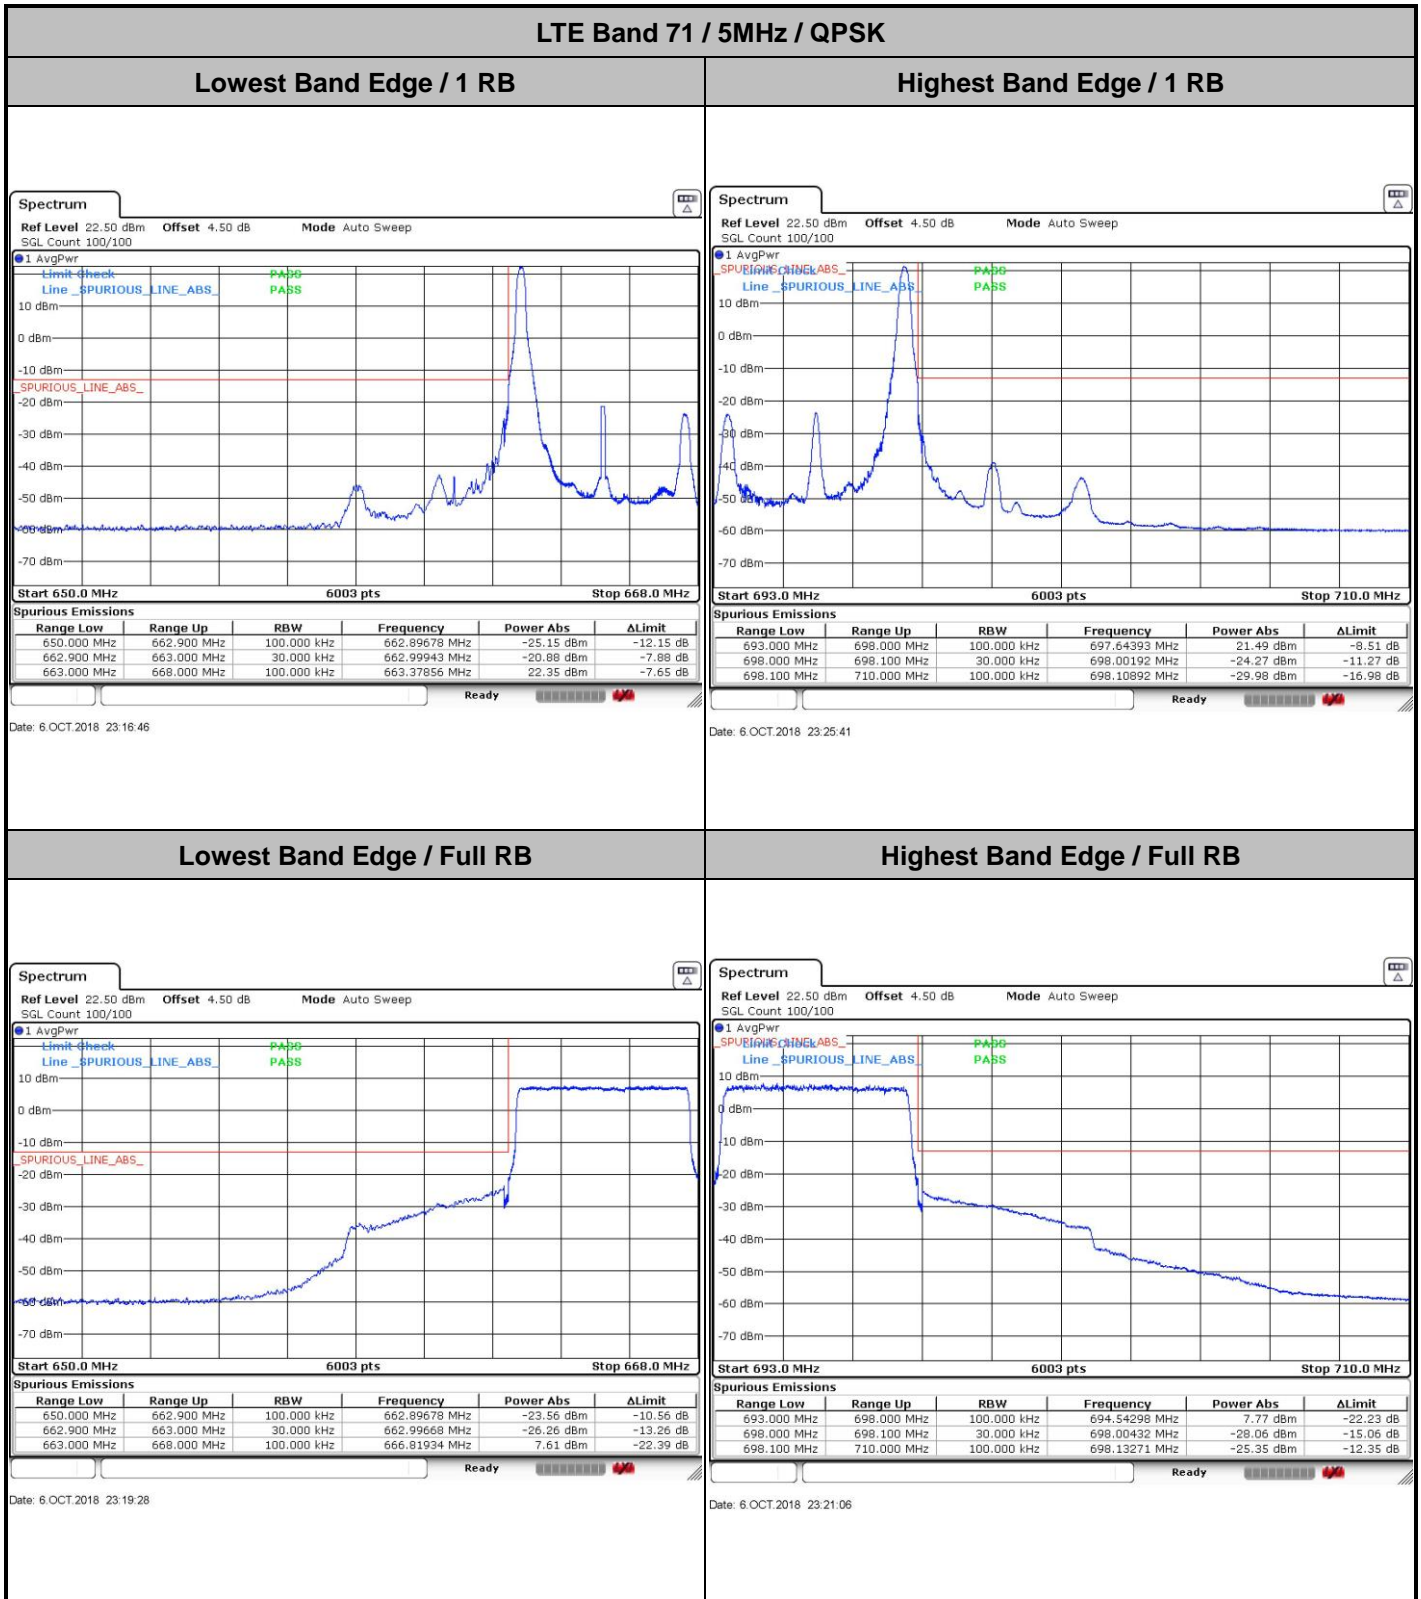

Highest Channel / 5MHz / 64QAM

Date: 6.OCT.2018 22:05:32

Highest Channel / 10MHz / 64QAM

Date: 6.OCT.2018 22:16:52

LTE Band 71

Lowest Channel / 15MHz / 64QAM

Date: 6 OCT 2018 22:21:07

Lowest Channel / 20MHz / 64QAM

Date: 6 OCT 2018 22:30:17

Middle Channel / 15MHz / 64QAM

Date: 6 OCT 2018 22:21:56

Middle Channel / 20MHz / 64QAM

Date: 6 OCT 2018 22:35:17

Highest Channel / 15MHz / 64QAM

Date: 6 OCT 2018 22:27:36

Highest Channel / 20MHz / 64QAM

Date: 6 OCT 2018 22:35:53

Conducted Band Edge

LTE Band 71 / 5MHz / 16QAM

Lowest Band Edge / 1 RB

Date: 6.OCT.2018 23:17:23

Highest Band Edge / 1 RB

Date: 6.OCT.2018 23:24:43

Lowest Band Edge / Full RB

Date: 6.OCT.2018 23:19:01

Highest Band Edge / Full RB

Date: 6.OCT.2018 23:21:59

LTE Band 71 / 10MHz / QPSK

Lowest Band Edge / 1 RB

Date: 6.OCT.2018 23:27:43

Highest Band Edge / 1 RB

Date: 6.OCT.2018 23:37:24