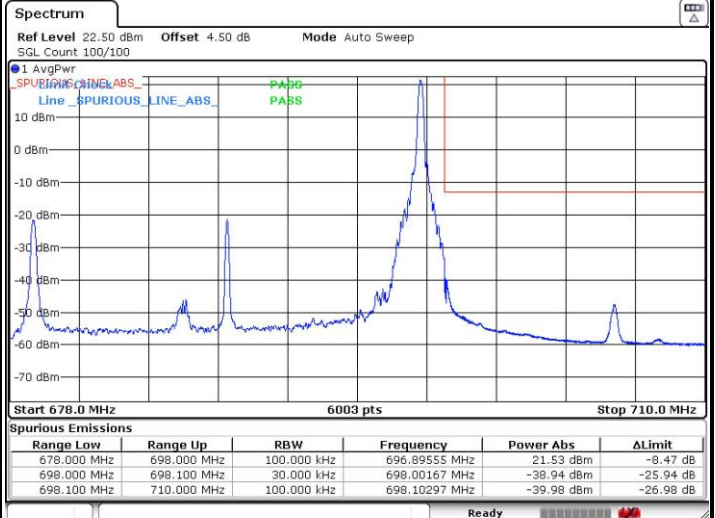

Highest Band Edge / 1 RB

Date: 9 NOV.2018 03:21:43

Lowest Band Edge / Full RB

Date: 6 OCT.2018 23:44:27

Highest Band Edge / Full RB

Date: 9 NOV.2018 03:24:43

LTE Band 71 / 15MHz / 16QAM

Lowest Band Edge / 1 RB

Date: 6 OCT.2018 23:47:56

Highest Band Edge / 1 RB

Date: 9 NOV.2018 03:22:42

Lowest Band Edge / Full RB

Date: 6 OCT.2018 23:45:20

Highest Band Edge / Full RB

Date: 9 NOV.2018 03:24:19

LTE Band 71 / 20MHz / QPSK

Lowest Band Edge / 1 RB

Date: 6.OCT.2018 23:58:07

Highest Band Edge / 1 RB

Date: 7.OCT.2018 00:09:27

Lowest Band Edge / Full RB

Date: 7.OCT.2018 00:03:26

Highest Band Edge / Full RB

Date: 7.OCT.2018 00:04:56

LTE Band 71 / 20MHz / 16QAM

Lowest Band Edge / 1 RB

Date: 6.OCT.2018 23:59:30

Highest Band Edge / 1RB

Date: 7.OCT.2018 00:08:27

Lowest Band Edge / Full RB

Date: 7.OCT.2018 00:02:29

Highest Band Edge / Full RB