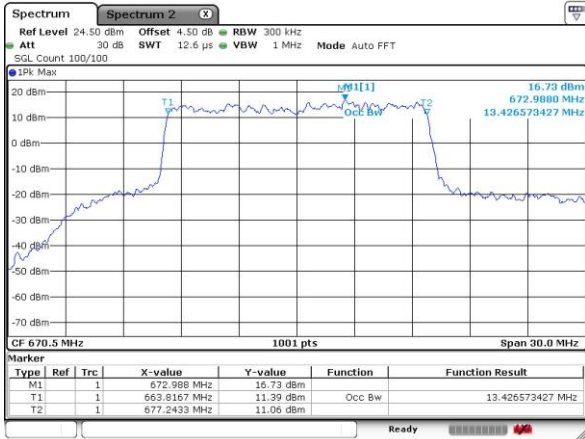

Date: 6 OCT 2018 22:13:06

Highest Channel / 10MHz / QPSK

Date: 6 OCT 2018 22:14:47

Highest Channel / 10MHz / 16QAM

Date: 6 OCT 2018 22:15:44

LTE Band 71

Lowest Channel / 15MHz / QPSK

Date: 6 OCT 2018 22:19:20