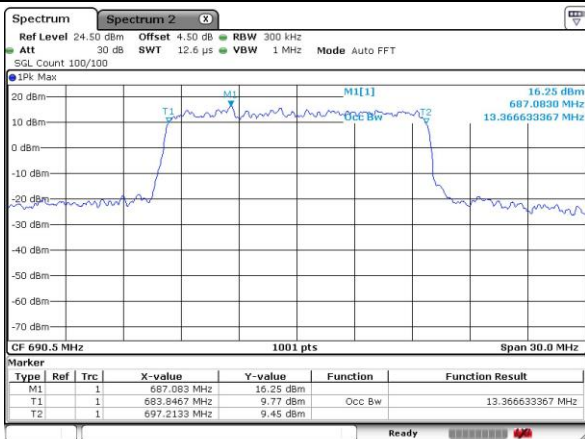

Highest Channel / 15MHz / QPSK

Date: 6 OCT 2018 22:25:37