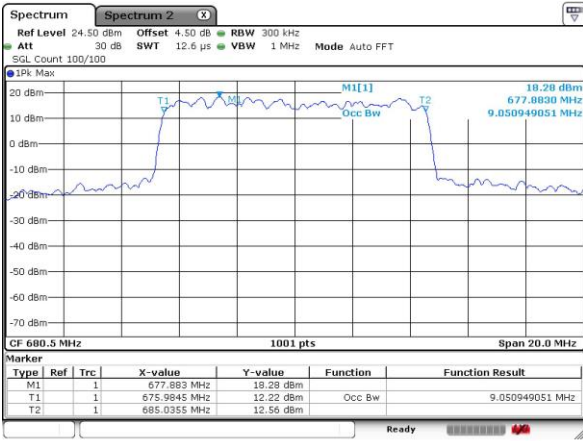

LTE Band 71

Lowest Channel / 10MHz / QPSK

Date: 6 OCT 2018 22:10:09

Lowest Channel / 10MHz / 16QAM

Date: 6 OCT 2018 22:10:40

Middle Channel / 10MHz / QPSK

Date: 6 OCT 2018 22:14:02

Middle Channel / 10MHz / 16QAM

Date: 6 OCT 2018 22:13:06

Highest Channel / 10MHz / QPSK

Date: 6 OCT 2018 22:14:47

Highest Channel / 10MHz / 16QAM

Date: 6 OCT 2018 22:15:44

LTE Band 71

Lowest Channel / 15MHz / QPSK

Date: 6 OCT 2018 22:19:20