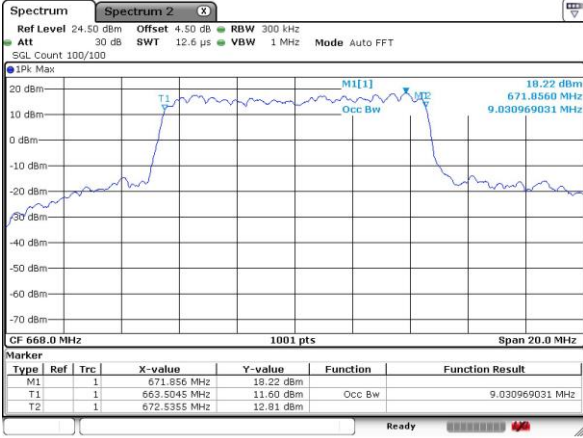

LTE Band 71

Lowest Channel / 10MHz / QPSK

Date: 6 OCT 2018 22:10:09

Lowest Channel / 10MHz / 16QAM

Date: 6 OCT 2018 22:10:40

Middle Channel / 10MHz / QPSK

Date: 6 OCT 2018 22:14:02

Middle Channel / 10MHz / 16QAM

Date: 6 OCT 2018 22:13:06

Highest Channel / 10MHz / QPSK

Date: 6 OCT 2018 22:14:47

Highest Channel / 10MHz / 16QAM

Date: 6 OCT 2018 22:15:44

LTE Band 71

Lowest Channel / 15MHz / QPSK

Date: 6 OCT 2018 22:19:20