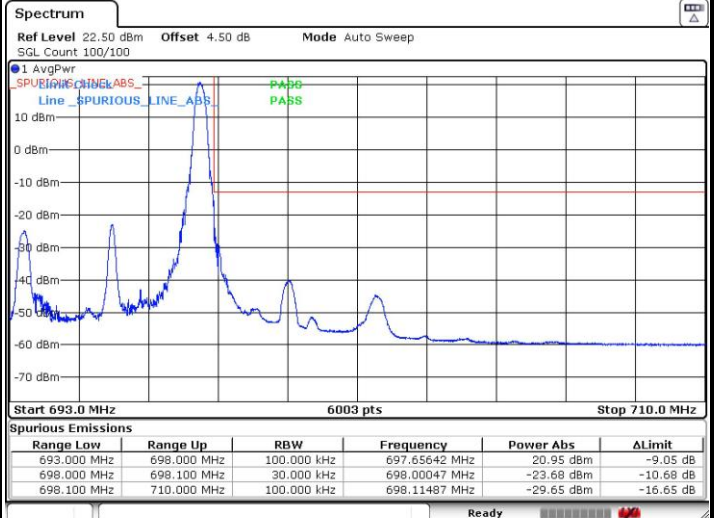

Date: 6 OCT 2018 22:35:53

Conducted Band Edge

LTE Band 71 / 5MHz / 16QAM

Lowest Band Edge / 1 RB

Date: 6.OCT.2018 23:17:23

Highest Band Edge / 1 RB

Date: 6.OCT.2018 23:24:43

Lowest Band Edge / Full RB

Date: 6.OCT.2018 23:19:01

Highest Band Edge / Full RB

Date: 6.OCT.2018 23:21:59

LTE Band 71 / 10MHz / QPSK

Lowest Band Edge / 1 RB

Date: 6.OCT.2018 23:27:43

Highest Band Edge / 1 RB

Date: 6.OCT.2018 23:37:24

Lowest Band Edge / Full RB

Date: 6.OCT.2018 23:31:21

Highest Band Edge / Full RB

Date: 6.OCT.2018 23:33:06

LTE Band 71 / 10MHz / 16QAM

Lowest Band Edge / 1 RB

Date: 6.OCT.2018 23:28:34

Highest Band Edge / 1 RB