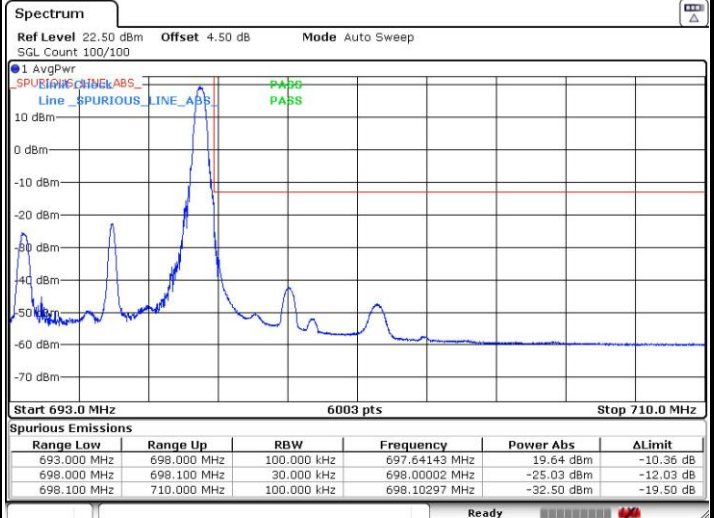

LTE Band 71 / 20MHz / 16QAM

Lowest Band Edge / 1 RB

Date: 6.OCT.2018 23:59:30

Highest Band Edge / 1RB

Date: 7.OCT.2018 00:08:27

Lowest Band Edge / Full RB

Date: 7.OCT.2018 00:02:29

Highest Band Edge / Full RB

Date: 7.OCT.2018 00:05:55

LTE Band 71 / 5MHz / 64QAM

Lowest Band Edge / 1 RB

Date: 6 OCT.2018 23:18:02

Highest Band Edge / 1 RB

Date: 6 OCT.2018 23:23:46

Lowest Band Edge / Full RB

Date: 6 OCT.2018 23:18:29

Highest Band Edge / Full RB

Date: 6 OCT.2018 23:22:53

LTE Band 71 / 10MHz / 64QAM

Lowest Band Edge / 1 RB

Date: 6.OCT.2018 23:29:17

Highest Band Edge / 1 RB

Date: 6.OCT.2018 23:35:52

Lowest Band Edge / Full RB

Date: 6.OCT.2018 23:29:55

Highest Band Edge / Full RB

Date: 6.OCT.2018 23:34:52

LTE Band 71 / 15MHz / 64QAM

Lowest Band Edge / 1 RB

Date: 6 OCT.2018 23:47:01

Highest Band Edge / 1 RB

Date: 9 NOV.2018 03:23:19