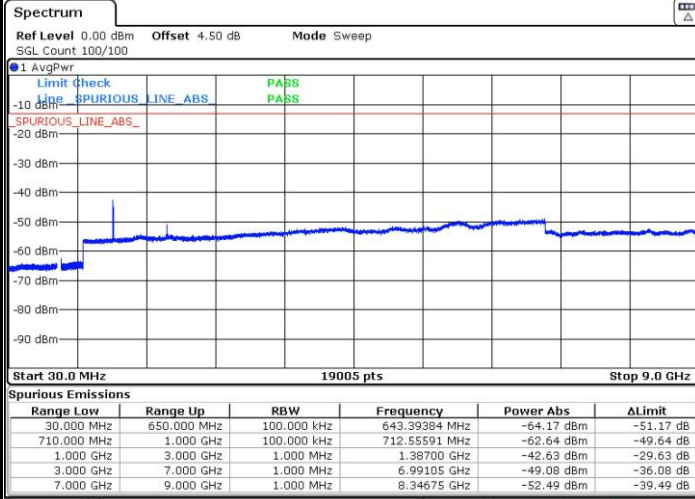

Date: 6.OCT.2018 23:29:55

Highest Band Edge / Full RB

Date: 6.OCT.2018 23:34:52

LTE Band 71 / 15MHz / 64QAM

Lowest Band Edge / 1 RB

Date: 6 OCT.2018 23:47:01

Highest Band Edge / 1 RB

Date: 9 NOV.2018 03:23:19

Lowest Band Edge / Full RB

Date: 6 OCT.2018 23:46:11

Highest Band Edge / Full RB

Date: 9 NOV.2018 03:23:47

LTE Band 71 / 20MHz / 64QAM

Lowest Band Edge / 1 RB

Date: 7.OCT.2018 00:00:29

Highest Band Edge / 1 RB

Date: 7.OCT.2018 00:07:37

Lowest Band Edge / Full RB

Date: 7.OCT.2018 00:01:29

Highest Band Edge / Full RB

Date: 7.OCT.2018 00:06:38

Conducted Spurious Emission

LTE Band 71 / 5MHz

Highest Channel / QPSK

Date: 6.OCT.2018 22:48:07

Highest Channel / 16QAM

Date: 6.OCT.2018 22:48:38

LTE Band 71 / 10MHz

Lowest Channel / QPSK

Date: 6.OCT.2018 22:50:16

Lowest Channel / 16QAM

Date: 6.OCT.2018 22:50:44