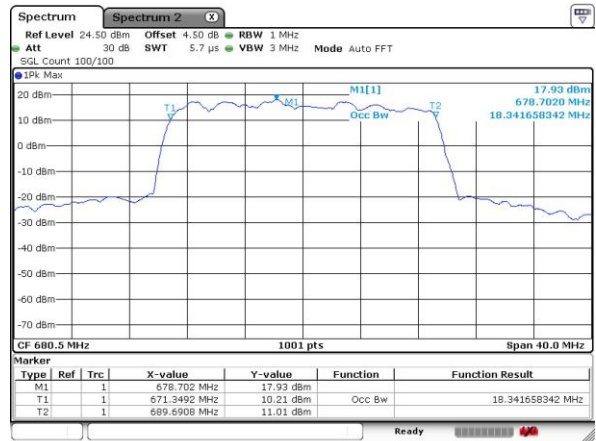

Middle Channel / 20MHz / 64QAM

Date: 6 OCT 2018 22:35:17