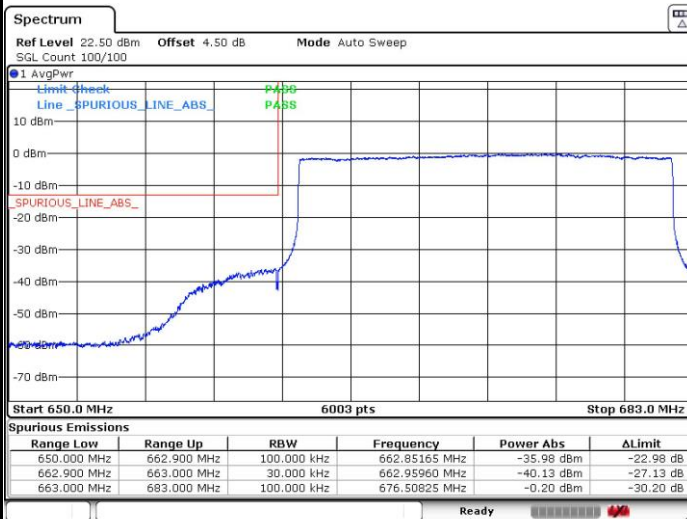

Highest Band Edge / Full RB

Date: 6 OCT.2018 23:22:53

LTE Band 71 / 10MHz / 64QAM

Lowest Band Edge / 1 RB

Date: 6.OCT.2018 23:29:17

Highest Band Edge / 1 RB

Date: 6.OCT.2018 23:35:52

Lowest Band Edge / Full RB

Date: 6.OCT.2018 23:29:55

Highest Band Edge / Full RB

Date: 6.OCT.2018 23:34:52

LTE Band 71 / 15MHz / 64QAM

Lowest Band Edge / 1 RB

Date: 6 OCT.2018 23:47:01

Highest Band Edge / 1 RB

Date: 9 NOV.2018 03:23:19

Lowest Band Edge / Full RB

Date: 6 OCT.2018 23:46:11

Highest Band Edge / Full RB

Date: 9 NOV.2018 03:23:47

LTE Band 71 / 20MHz / 64QAM

Lowest Band Edge / 1 RB

Date: 7.OCT.2018 00:00:29

Highest Band Edge / 1 RB

Date: 7.OCT.2018 00:07:37

Lowest Band Edge / Full RB

Date: 7.OCT.2018 00:01:29

Highest Band Edge / Full RB

Date: 7.OCT.2018 00:06:38

Conducted Spurious Emission

LTE Band 71 / 5MHz

Highest Channel / QPSK