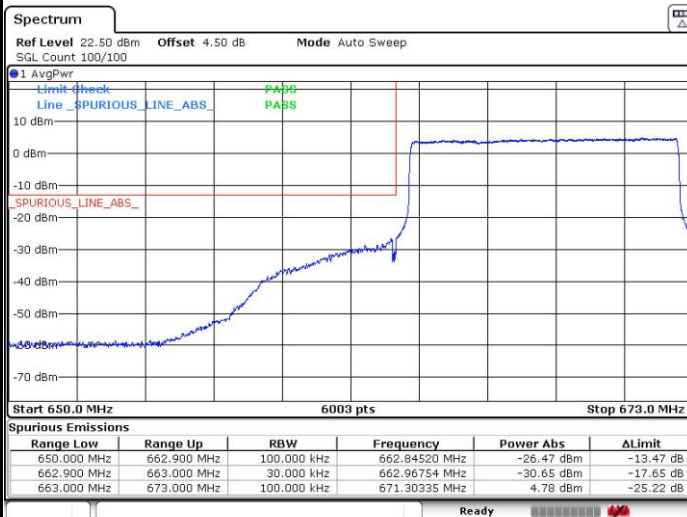

Date: 6 OCT 2018 22:35:53

Conducted Band Edge

LTE Band 71 / 5MHz / 16QAM

Lowest Band Edge / 1 RB

Date: 6.OCT.2018 23:17:23

Highest Band Edge / 1 RB

Date: 6.OCT.2018 23:24:43

Lowest Band Edge / Full RB

Date: 6.OCT.2018 23:19:01

Highest Band Edge / Full RB

Date: 6.OCT.2018 23:21:59

LTE Band 71 / 10MHz / QPSK

Lowest Band Edge / 1 RB

Date: 6.OCT.2018 23:27:43

Highest Band Edge / 1 RB

Date: 6.OCT.2018 23:37:24

Lowest Band Edge / Full RB

Date: 6.OCT.2018 23:31:21

Highest Band Edge / Full RB

Date: 6.OCT.2018 23:33:06

LTE Band 71 / 10MHz / 16QAM

Lowest Band Edge / 1 RB

Date: 6.OCT.2018 23:28:34

Highest Band Edge / 1 RB

Date: 6.OCT.2018 23:36:43

Lowest Band Edge / Full RB

Date: 6.OCT.2018 23:30:39

Highest Band Edge / Full RB

Date: 6.OCT.2018 23:34:02

LTE Band 71 / 15MHz / QPSK

Lowest Band Edge / 1 RB

Date: 6 OCT.2018 23:48:52