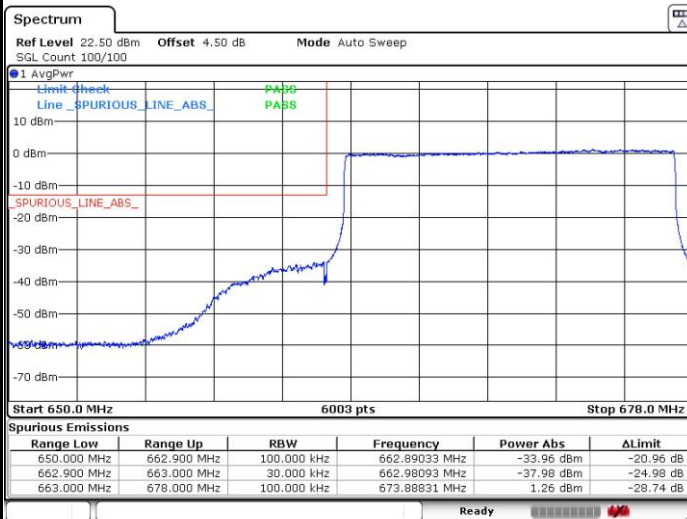

Highest Band Edge / Full RB

Date: 6 OCT.2018 23:22:53

LTE Band 71 / 10MHz / 64QAM

Lowest Band Edge / 1 RB

Date: 6.OCT.2018 23:29:17

Highest Band Edge / 1 RB

Date: 6.OCT.2018 23:35:52

Lowest Band Edge / Full RB

Date: 6.OCT.2018 23:29:55

Highest Band Edge / Full RB

Date: 6.OCT.2018 23:34:52

LTE Band 71 / 15MHz / 64QAM

Lowest Band Edge / 1 RB

Date: 6 OCT.2018 23:47:01

Highest Band Edge / 1 RB

Date: 9 NOV.2018 03:23:19

Lowest Band Edge / Full RB

Date: 6 OCT.2018 23:46:11

Highest Band Edge / Full RB

Date: 9 NOV.2018 03:23:47

LTE Band 71 / 20MHz / 64QAM

Lowest Band Edge / 1 RB

Date: 7.OCT.2018 00:00:29

Highest Band Edge / 1 RB

Date: 7.OCT.2018 00:07:37

Lowest Band Edge / Full RB

Date: 7.OCT.2018 00:01:29

Highest Band Edge / Full RB

Date: 7.OCT.2018 00:06:38

Conducted Spurious Emission

LTE Band 71 / 5MHz

Highest Channel / QPSK