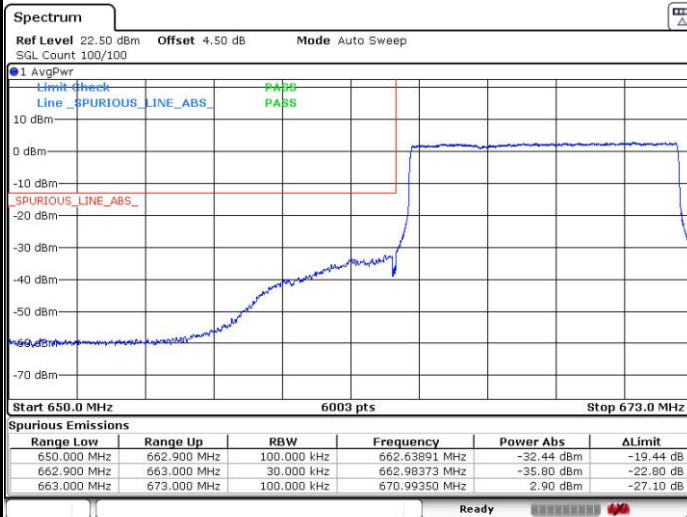

Date: 7.OCT.2018 00:05:55

LTE Band 71 / 5MHz / 64QAM

Lowest Band Edge / 1 RB

Date: 6 OCT.2018 23:18:02

Highest Band Edge / 1 RB

Date: 6 OCT.2018 23:23:46

Lowest Band Edge / Full RB

Date: 6 OCT.2018 23:18:29

Highest Band Edge / Full RB

Date: 6 OCT.2018 23:22:53

LTE Band 71 / 10MHz / 64QAM

Lowest Band Edge / 1 RB

Date: 6.OCT.2018 23:29:17

Highest Band Edge / 1 RB

Date: 6.OCT.2018 23:35:52

Lowest Band Edge / Full RB

Date: 6.OCT.2018 23:29:55

Highest Band Edge / Full RB

Date: 6.OCT.2018 23:34:52

LTE Band 71 / 15MHz / 64QAM

Lowest Band Edge / 1 RB

Date: 6 OCT.2018 23:47:01

Highest Band Edge / 1 RB

Date: 9 NOV.2018 03:23:19

Lowest Band Edge / Full RB

Date: 6 OCT.2018 23:46:11

Highest Band Edge / Full RB

Date: 9 NOV.2018 03:23:47

LTE Band 71 / 20MHz / 64QAM

Lowest Band Edge / 1 RB

Date: 7.OCT.2018 00:00:29

Highest Band Edge / 1 RB