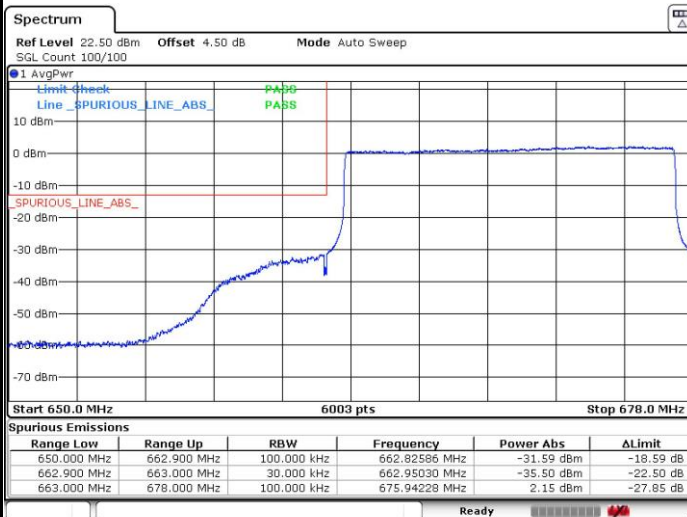

Date: 6.OCT.2018 23:36:43

Lowest Band Edge / Full RB

Date: 6.OCT.2018 23:30:39

Highest Band Edge / Full RB

Date: 6.OCT.2018 23:34:02

LTE Band 71 / 15MHz / QPSK

Lowest Band Edge / 1 RB

Date: 6 OCT.2018 23:48:52

Highest Band Edge / 1 RB

Date: 9 NOV.2018 03:21:43

Lowest Band Edge / Full RB

Date: 6 OCT.2018 23:44:27

Highest Band Edge / Full RB

Date: 9 NOV.2018 03:24:43

LTE Band 71 / 15MHz / 16QAM

Lowest Band Edge / 1 RB

Date: 6 OCT.2018 23:47:56

Highest Band Edge / 1 RB

Date: 9 NOV.2018 03:22:42

Lowest Band Edge / Full RB

Date: 6 OCT.2018 23:45:20

Highest Band Edge / Full RB

Date: 9 NOV.2018 03:24:19

LTE Band 71 / 20MHz / QPSK

Lowest Band Edge / 1 RB

Date: 6.OCT.2018 23:58:07

Highest Band Edge / 1 RB

Date: 7.OCT.2018 00:09:27

Lowest Band Edge / Full RB

Date: 7.OCT.2018 00:03:26

Highest Band Edge / Full RB

Date: 7.OCT.2018 00:04:56