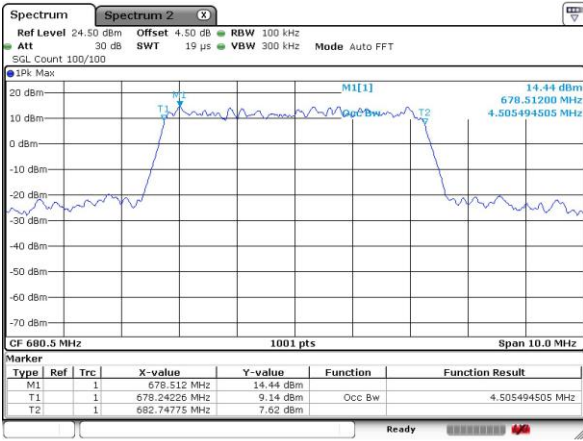

Lowest Channel / 5MHz / 64QAM

Date: 6.OCT.2018 21:58:57

Lowest Channel / 10MHz / 64QAM

Date: 6.OCT.2018 22:11:18

Middle Channel / 5MHz / 64QAM

Date: 6.OCT.2018 22:00:00

Middle Channel / 10MHz / 64QAM

Date: 6.OCT.2018 22:12:40

Highest Channel / 5MHz / 64QAM

Date: 6.OCT.2018 22:05:32

Highest Channel / 10MHz / 64QAM

Date: 6.OCT.2018 22:16:52

LTE Band 71

Lowest Channel / 15MHz / 64QAM

Date: 6 OCT 2018 22:21:07

Lowest Channel / 20MHz / 64QAM