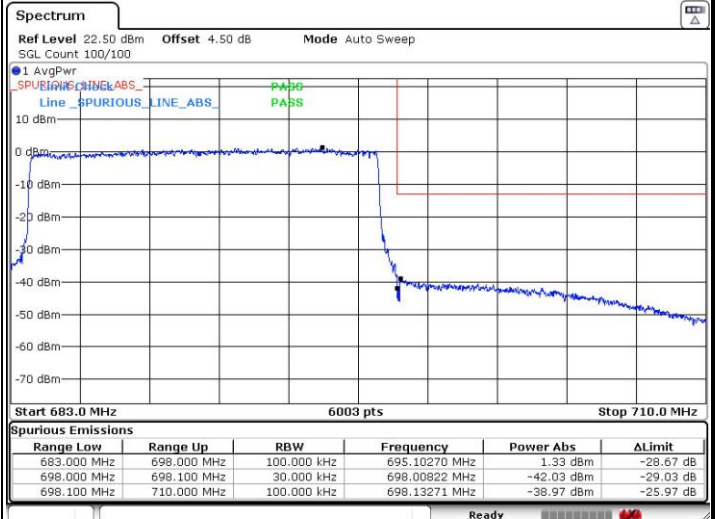

Highest Band Edge / Full RB

Date: 6 OCT.2018 23:22:53

LTE Band 71 / 10MHz / 64QAM

Lowest Band Edge / 1 RB

Date: 6.OCT.2018 23:29:17

Highest Band Edge / 1 RB

Date: 6.OCT.2018 23:35:52

Lowest Band Edge / Full RB

Date: 6.OCT.2018 23:29:55

Highest Band Edge / Full RB

Date: 6.OCT.2018 23:34:52

LTE Band 71 / 15MHz / 64QAM

Lowest Band Edge / 1 RB

Date: 6 OCT.2018 23:47:01

Highest Band Edge / 1 RB

Date: 9 NOV.2018 03:23:19

Lowest Band Edge / Full RB

Date: 6 OCT.2018 23:46:11

Highest Band Edge / Full RB

Date: 9 NOV.2018 03:23:47

LTE Band 71 / 20MHz / 64QAM

Lowest Band Edge / 1 RB

Date: 7.OCT.2018 00:00:29

Highest Band Edge / 1 RB

Date: 7.OCT.2018 00:07:37

Lowest Band Edge / Full RB

Date: 7.OCT.2018 00:01:29

Highest Band Edge / Full RB

Date: 7.OCT.2018 00:06:38

Conducted Spurious Emission

LTE Band 71 / 5MHz

Highest Channel / QPSK