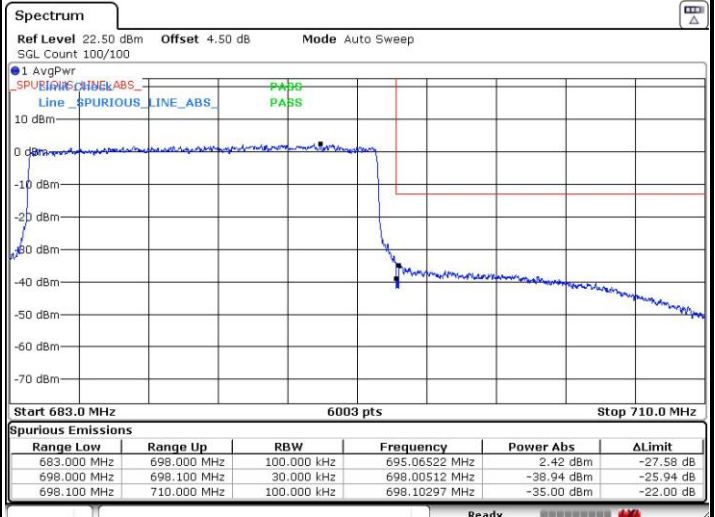

Highest Band Edge / 1 RB

Date: 9 NOV.2018 03:21:43

Lowest Band Edge / Full RB

Date: 6 OCT.2018 23:44:27

Highest Band Edge / Full RB

Date: 9 NOV.2018 03:24:43

LTE Band 71 / 15MHz / 16QAM

Lowest Band Edge / 1 RB

Date: 6 OCT.2018 23:47:56

Highest Band Edge / 1 RB

Date: 9 NOV.2018 03:22:42

Lowest Band Edge / Full RB

Date: 6 OCT.2018 23:45:20

Highest Band Edge / Full RB

Date: 9 NOV.2018 03:24:19

LTE Band 71 / 20MHz / QPSK

Lowest Band Edge / 1 RB

Date: 6.OCT.2018 23:58:07

Highest Band Edge / 1 RB

Date: 7.OCT.2018 00:09:27

Lowest Band Edge / Full RB

Date: 7.OCT.2018 00:03:26

Highest Band Edge / Full RB

Date: 7.OCT.2018 00:04:56

LTE Band 71 / 20MHz / 16QAM

Lowest Band Edge / 1 RB

Date: 6.OCT.2018 23:59:30

Highest Band Edge / 1RB

Date: 7.OCT.2018 00:08:27

Lowest Band Edge / Full RB

Date: 7.OCT.2018 00:02:29

Highest Band Edge / Full RB