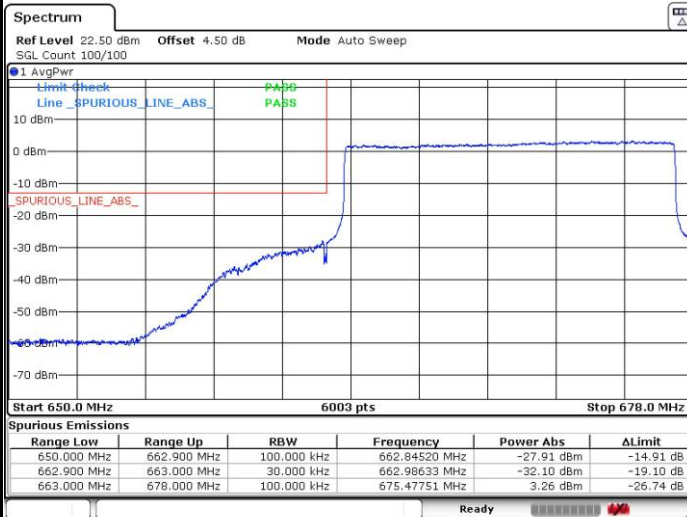

Lowest Band Edge / Full RB

Date: 6.OCT.2018 23:31:21

Highest Band Edge / Full RB

Date: 6.OCT.2018 23:33:06

LTE Band 71 / 10MHz / 16QAM

Lowest Band Edge / 1 RB

Date: 6.OCT.2018 23:28:34

Highest Band Edge / 1 RB

Date: 6.OCT.2018 23:36:43

Lowest Band Edge / Full RB

Date: 6.OCT.2018 23:30:39

Highest Band Edge / Full RB

Date: 6.OCT.2018 23:34:02

LTE Band 71 / 15MHz / QPSK

Lowest Band Edge / 1 RB

Date: 6 OCT.2018 23:48:52

Highest Band Edge / 1 RB

Date: 9 NOV.2018 03:21:43

Lowest Band Edge / Full RB

Date: 6 OCT.2018 23:44:27

Highest Band Edge / Full RB

Date: 9 NOV.2018 03:24:43

LTE Band 71 / 15MHz / 16QAM

Lowest Band Edge / 1 RB

Date: 6 OCT.2018 23:47:56

Highest Band Edge / 1 RB

Date: 9 NOV.2018 03:22:42

Lowest Band Edge / Full RB

Date: 6 OCT.2018 23:45:20

Highest Band Edge / Full RB

Date: 9 NOV.2018 03:24:19

LTE Band 71 / 20MHz / QPSK