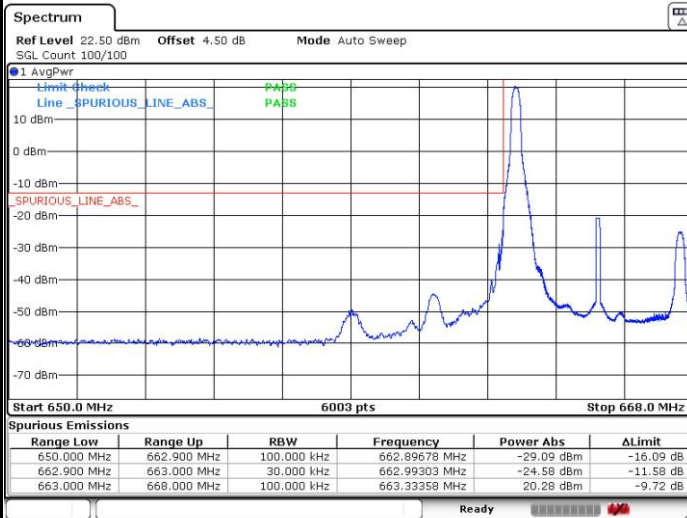

Lowest Band Edge / 1 RB

Date: 6.OCT.2018 23:58:07

Highest Band Edge / 1 RB

Date: 7.OCT.2018 00:09:27

Lowest Band Edge / Full RB

Date: 7.OCT.2018 00:03:26

Highest Band Edge / Full RB

Date: 7.OCT.2018 00:04:56

LTE Band 71 / 20MHz / 16QAM

Lowest Band Edge / 1 RB

Date: 6.OCT.2018 23:59:30

Highest Band Edge / 1RB

Date: 7.OCT.2018 00:08:27

Lowest Band Edge / Full RB

Date: 7.OCT.2018 00:02:29

Highest Band Edge / Full RB

Date: 7.OCT.2018 00:05:55

LTE Band 71 / 5MHz / 64QAM

Lowest Band Edge / 1 RB

Date: 6 OCT.2018 23:18:02

Highest Band Edge / 1 RB

Date: 6 OCT.2018 23:23:46

Lowest Band Edge / Full RB

Date: 6 OCT.2018 23:18:29

Highest Band Edge / Full RB

Date: 6 OCT.2018 23:22:53

LTE Band 71 / 10MHz / 64QAM

Lowest Band Edge / 1 RB

Date: 6.OCT.2018 23:29:17

Highest Band Edge / 1 RB

Date: 6.OCT.2018 23:35:52

Lowest Band Edge / Full RB