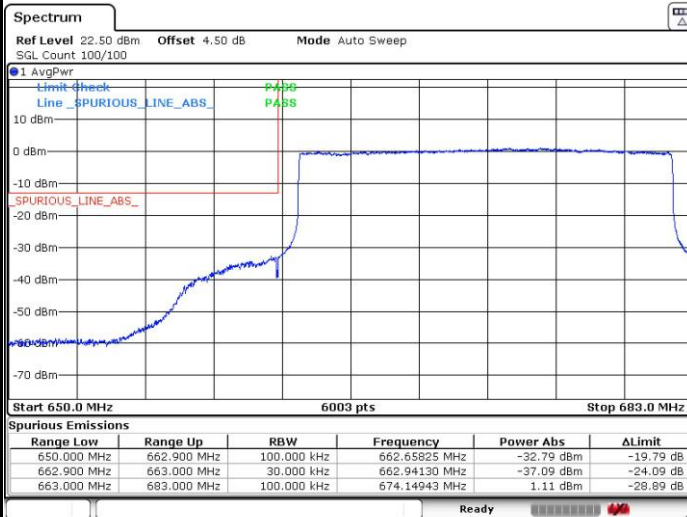

Lowest Band Edge / 1 RB

Date: 6.OCT.2018 23:58:07

Highest Band Edge / 1 RB

Date: 7.OCT.2018 00:09:27

Lowest Band Edge / Full RB

Date: 7.OCT.2018 00:03:26

Highest Band Edge / Full RB

Date: 7.OCT.2018 00:04:56

LTE Band 71 / 20MHz / 16QAM

Lowest Band Edge / 1 RB

Date: 6.OCT.2018 23:59:30

Highest Band Edge / 1RB

Date: 7.OCT.2018 00:08:27

Lowest Band Edge / Full RB

Date: 7.OCT.2018 00:02:29

Highest Band Edge / Full RB

Date: 7.OCT.2018 00:05:55

LTE Band 71 / 5MHz / 64QAM

Lowest Band Edge / 1 RB

Date: 6 OCT.2018 23:18:02

Highest Band Edge / 1 RB

Date: 6 OCT.2018 23:23:46

Lowest Band Edge / Full RB

Date: 6 OCT.2018 23:18:29

Highest Band Edge / Full RB

Date: 6 OCT.2018 23:22:53

LTE Band 71 / 10MHz / 64QAM

Lowest Band Edge / 1 RB

Date: 6.OCT.2018 23:29:17

Highest Band Edge / 1 RB

Date: 6.OCT.2018 23:35:52

Lowest Band Edge / Full RB