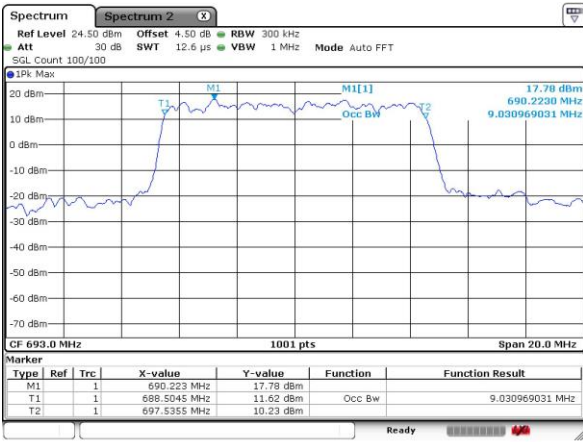

LTE Band 71

Lowest Channel / 10MHz / QPSK

Date: 6 OCT 2018 22:10:09

Lowest Channel / 10MHz / 16QAM

Date: 6 OCT 2018 22:10:40

Middle Channel / 10MHz / QPSK

Date: 6 OCT 2018 22:14:02

Middle Channel / 10MHz / 16QAM

Date: 6 OCT 2018 22:13:06

Highest Channel / 10MHz / QPSK

Date: 6 OCT 2018 22:14:47

Highest Channel / 10MHz / 16QAM

Date: 6 OCT 2018 22:15:44

LTE Band 71

Lowest Channel / 15MHz / QPSK

Date: 6 OCT 2018 22:19:20