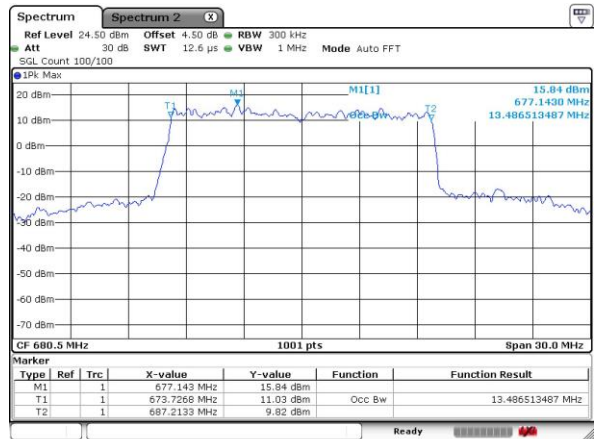

Middle Channel / 15MHz / 16QAM

Date: 6 OCT 2018 22:23:25