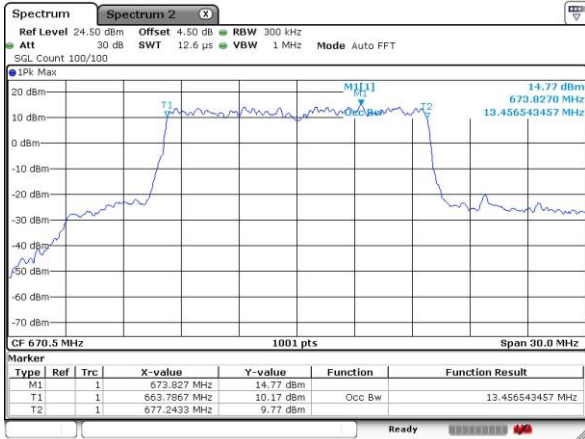

Highest Channel / 5MHz / 64QAM

Date: 6.OCT.2018 22:05:32

Highest Channel / 10MHz / 64QAM

Date: 6.OCT.2018 22:16:52

LTE Band 71

Lowest Channel / 15MHz / 64QAM

Date: 6 OCT 2018 22:21:07

Lowest Channel / 20MHz / 64QAM