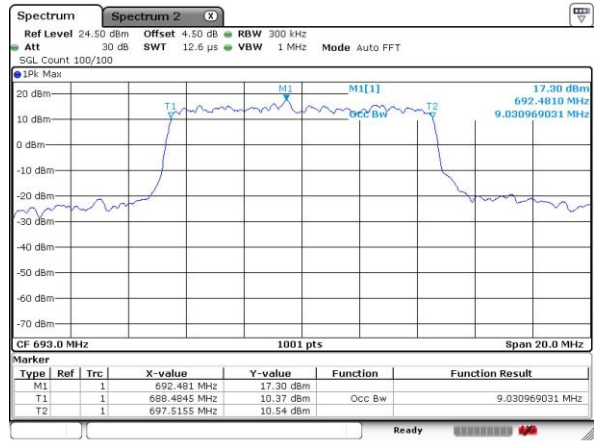

LTE Band 71

Lowest Channel / 10MHz / QPSK

Date: 6 OCT 2018 22:10:09

Lowest Channel / 10MHz / 16QAM

Date: 6 OCT 2018 22:10:40

Middle Channel / 10MHz / QPSK

Date: 6 OCT 2018 22:14:02

Middle Channel / 10MHz / 16QAM

Date: 6 OCT 2018 22:13:06

Highest Channel / 10MHz / QPSK

Date: 6 OCT 2018 22:14:47

Highest Channel / 10MHz / 16QAM

Date: 6 OCT 2018 22:15:44

LTE Band 71

Lowest Channel / 15MHz / QPSK

Date: 6 OCT 2018 22:19:20