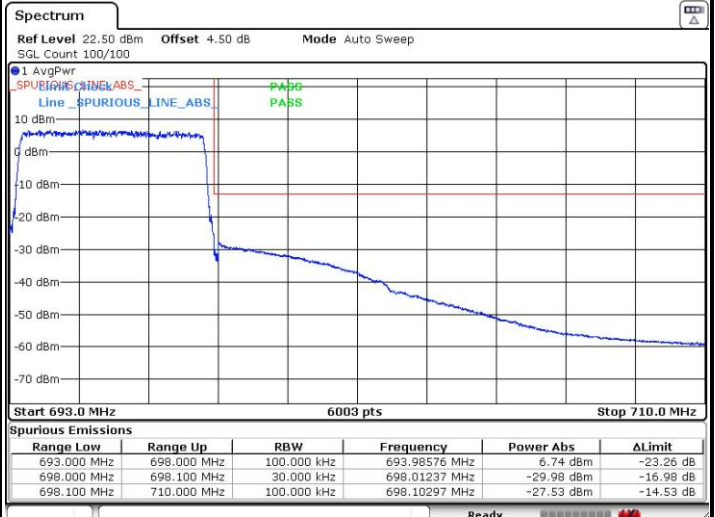

Date: 6 OCT 2018 22:35:53

Conducted Band Edge

LTE Band 71 / 5MHz / 16QAM

Lowest Band Edge / 1 RB

Date: 6.OCT.2018 23:17:23

Highest Band Edge / 1 RB

Date: 6.OCT.2018 23:24:43

Lowest Band Edge / Full RB

Date: 6.OCT.2018 23:19:01

Highest Band Edge / Full RB

Date: 6.OCT.2018 23:21:59

LTE Band 71 / 10MHz / QPSK

Lowest Band Edge / 1 RB

Date: 6.OCT.2018 23:27:43

Highest Band Edge / 1 RB

Date: 6.OCT.2018 23:37:24

Lowest Band Edge / Full RB

Date: 6.OCT.2018 23:31:21

Highest Band Edge / Full RB

Date: 6.OCT.2018 23:33:06

LTE Band 71 / 10MHz / 16QAM

Lowest Band Edge / 1 RB

Date: 6.OCT.2018 23:28:34

Highest Band Edge / 1 RB