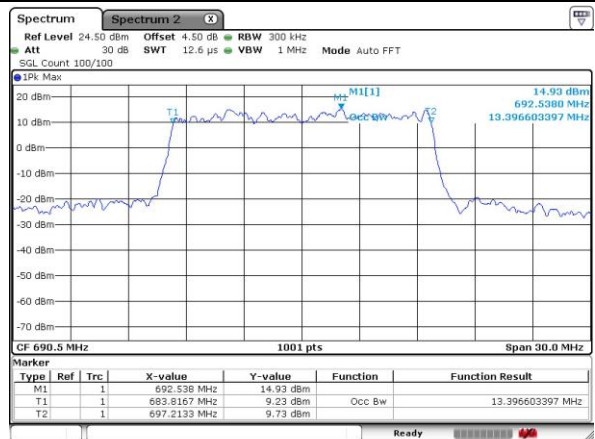

Highest Channel / 15MHz / 16QAM

Date: 6 OCT 2018 22:26:19

LTE Band 71

Lowest Channel / 20MHz / QPSK

Date: 6 OCT 2018 22:32:26

Lowest Channel / 20MHz / 16QAM

Date: 6 OCT 2018 22:32:08

Middle Channel / 20MHz / QPSK