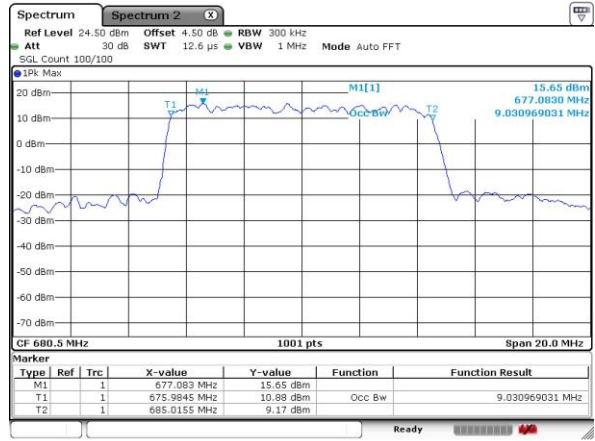

Lowest Channel / 5MHz / 64QAM

Date: 6.OCT.2018 21:58:57

Lowest Channel / 10MHz / 64QAM

Date: 6.OCT.2018 22:11:18

Middle Channel / 5MHz / 64QAM

Date: 6.OCT.2018 22:00:00

Middle Channel / 10MHz / 64QAM

Date: 6.OCT.2018 22:12:40

Highest Channel / 5MHz / 64QAM

Date: 6.OCT.2018 22:05:32

Highest Channel / 10MHz / 64QAM

Date: 6.OCT.2018 22:16:52

LTE Band 71

Lowest Channel / 15MHz / 64QAM

Date: 6 OCT 2018 22:21:07

Lowest Channel / 20MHz / 64QAM