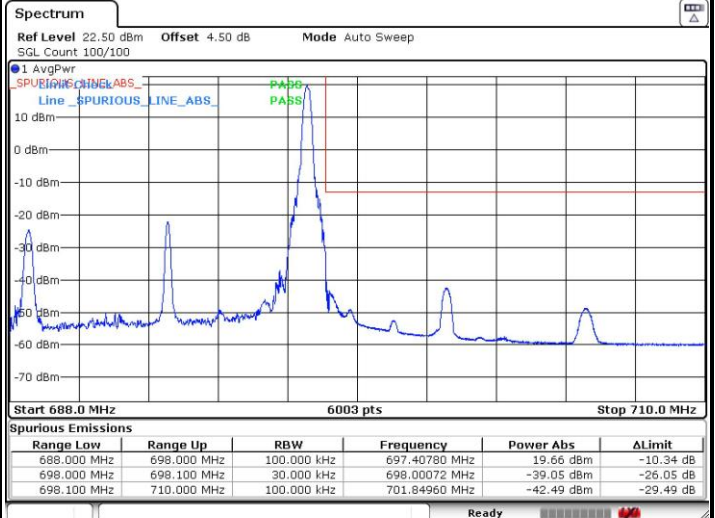

Date: 7.OCT.2018 00:05:55

LTE Band 71 / 5MHz / 64QAM

Lowest Band Edge / 1 RB

Date: 6 OCT.2018 23:18:02

Highest Band Edge / 1 RB

Date: 6 OCT.2018 23:23:46

Lowest Band Edge / Full RB

Date: 6 OCT.2018 23:18:29

Highest Band Edge / Full RB

Date: 6 OCT.2018 23:22:53

LTE Band 71 / 10MHz / 64QAM

Lowest Band Edge / 1 RB

Date: 6.OCT.2018 23:29:17

Highest Band Edge / 1 RB

Date: 6.OCT.2018 23:35:52

Lowest Band Edge / Full RB

Date: 6.OCT.2018 23:29:55

Highest Band Edge / Full RB

Date: 6.OCT.2018 23:34:52

LTE Band 71 / 15MHz / 64QAM

Lowest Band Edge / 1 RB

Date: 6 OCT.2018 23:47:01

Highest Band Edge / 1 RB

Date: 9 NOV.2018 03:23:19

Lowest Band Edge / Full RB

Date: 6 OCT.2018 23:46:11

Highest Band Edge / Full RB

Date: 9 NOV.2018 03:23:47

LTE Band 71 / 20MHz / 64QAM

Lowest Band Edge / 1 RB

Date: 7.OCT.2018 00:00:29

Highest Band Edge / 1 RB