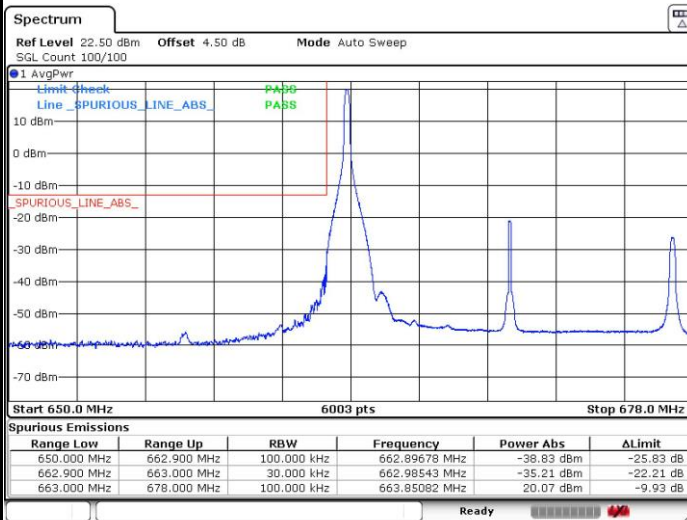

Highest Band Edge / Full RB

Date: 6 OCT.2018 23:22:53

LTE Band 71 / 10MHz / 64QAM

Lowest Band Edge / 1 RB

Date: 6.OCT.2018 23:29:17

Highest Band Edge / 1 RB

Date: 6.OCT.2018 23:35:52

Lowest Band Edge / Full RB

Date: 6.OCT.2018 23:29:55

Highest Band Edge / Full RB

Date: 6.OCT.2018 23:34:52

LTE Band 71 / 15MHz / 64QAM

Lowest Band Edge / 1 RB

Date: 6 OCT.2018 23:47:01

Highest Band Edge / 1 RB

Date: 9 NOV.2018 03:23:19

Lowest Band Edge / Full RB

Date: 6 OCT.2018 23:46:11

Highest Band Edge / Full RB

Date: 9 NOV.2018 03:23:47

LTE Band 71 / 20MHz / 64QAM

Lowest Band Edge / 1 RB

Date: 7.OCT.2018 00:00:29

Highest Band Edge / 1 RB

Date: 7.OCT.2018 00:07:37

Lowest Band Edge / Full RB

Date: 7.OCT.2018 00:01:29

Highest Band Edge / Full RB

Date: 7.OCT.2018 00:06:38

Conducted Spurious Emission

LTE Band 71 / 5MHz

Highest Channel / QPSK