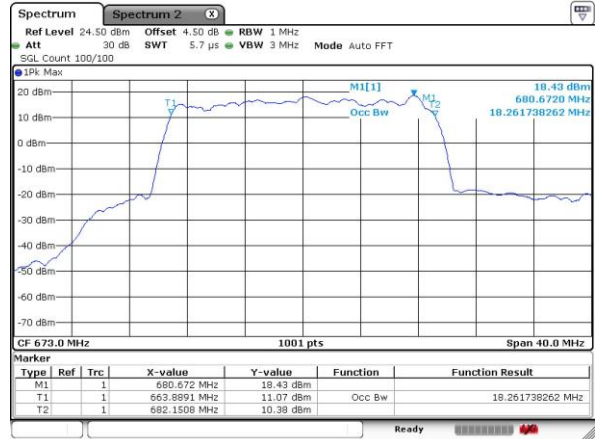

Highest Channel / 5MHz / 64QAM

Date: 6.OCT.2018 22:05:32

Highest Channel / 10MHz / 64QAM

Date: 6.OCT.2018 22:16:52

LTE Band 71

Lowest Channel / 15MHz / 64QAM

Date: 6 OCT 2018 22:21:07

Lowest Channel / 20MHz / 64QAM