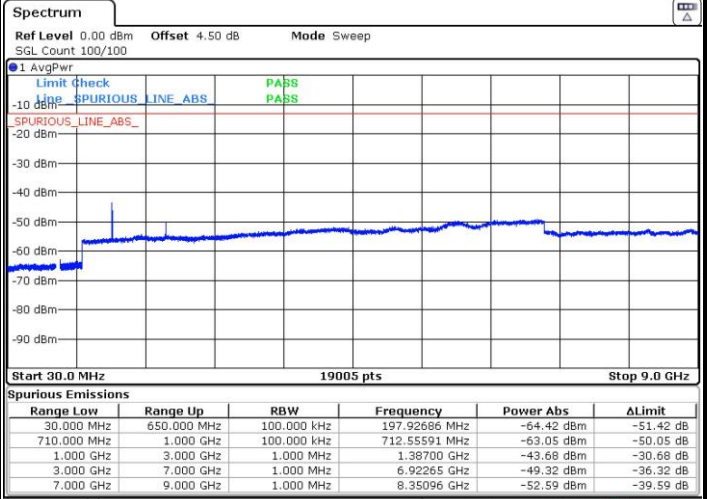

Date: 6.OCT.2018 23:29:55

Highest Band Edge / Full RB

Date: 6.OCT.2018 23:34:52

LTE Band 71 / 15MHz / 64QAM

Lowest Band Edge / 1 RB

Date: 6 OCT.2018 23:47:01

Highest Band Edge / 1 RB

Date: 9 NOV.2018 03:23:19

Lowest Band Edge / Full RB

Date: 6 OCT.2018 23:46:11

Highest Band Edge / Full RB

Date: 9 NOV.2018 03:23:47

LTE Band 71 / 20MHz / 64QAM

Lowest Band Edge / 1 RB

Date: 7.OCT.2018 00:00:29

Highest Band Edge / 1 RB

Date: 7.OCT.2018 00:07:37

Lowest Band Edge / Full RB

Date: 7.OCT.2018 00:01:29

Highest Band Edge / Full RB

Date: 7.OCT.2018 00:06:38

Conducted Spurious Emission

LTE Band 71 / 5MHz

Highest Channel / QPSK

Date: 6.OCT.2018 22:48:07

Highest Channel / 16QAM

Date: 6.OCT.2018 22:48:38

LTE Band 71 / 10MHz

Lowest Channel / QPSK

Date: 6.OCT.2018 22:50:16

Lowest Channel / 16QAM

Date: 6.OCT.2018 22:50:44