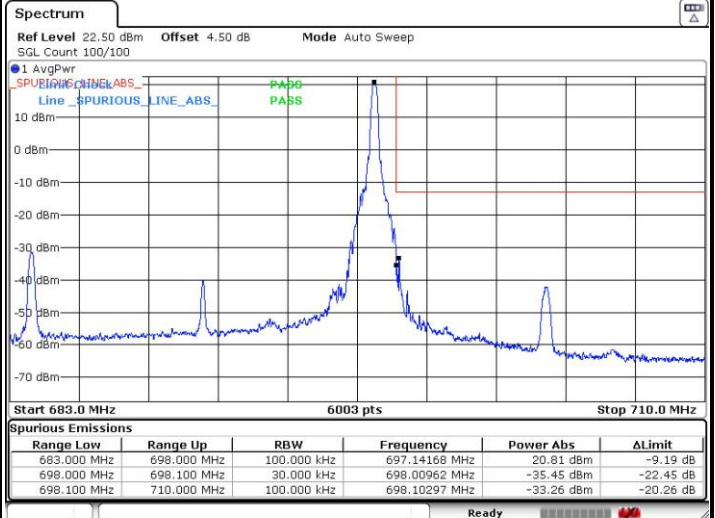

Lowest Band Edge / Full RB

Date: 6.OCT.2018 23:31:21

Highest Band Edge / Full RB

Date: 6.OCT.2018 23:33:06

LTE Band 71 / 10MHz / 16QAM

Lowest Band Edge / 1 RB

Date: 6.OCT.2018 23:28:34

Highest Band Edge / 1 RB

Date: 6.OCT.2018 23:36:43

Lowest Band Edge / Full RB

Date: 6.OCT.2018 23:30:39

Highest Band Edge / Full RB

Date: 6.OCT.2018 23:34:02

LTE Band 71 / 15MHz / QPSK

Lowest Band Edge / 1 RB

Date: 6 OCT.2018 23:48:52

Highest Band Edge / 1 RB

Date: 9 NOV.2018 03:21:43

Lowest Band Edge / Full RB

Date: 6 OCT.2018 23:44:27

Highest Band Edge / Full RB

Date: 9 NOV.2018 03:24:43

LTE Band 71 / 15MHz / 16QAM

Lowest Band Edge / 1 RB

Date: 6 OCT.2018 23:47:56

Highest Band Edge / 1 RB

Date: 9 NOV.2018 03:22:42

Lowest Band Edge / Full RB

Date: 6 OCT.2018 23:45:20

Highest Band Edge / Full RB

Date: 9 NOV.2018 03:24:19

LTE Band 71 / 20MHz / QPSK