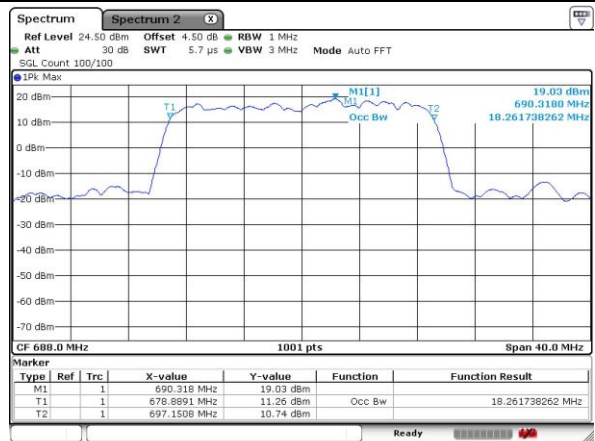

Date: 6 OCT 2018 22:33:47

Middle Channel / 20MHz / 16QAM

Date: 6 OCT 2018 22:34:11

Highest Channel / 20MHz / QPSK

Date: 6 OCT 2018 22:37:38

Highest Channel / 20MHz / 16QAM

Date: 6 OCT 2018 22:37:13

LTE Band 71