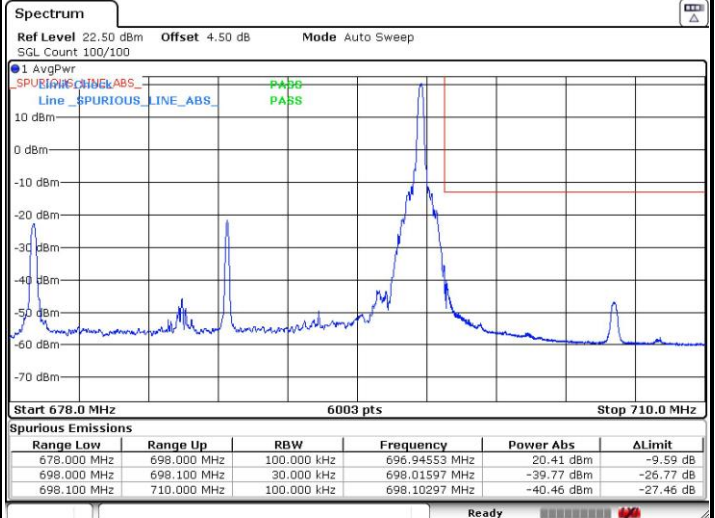

Date: 6 OCT.2018 23:47:56

Highest Band Edge / 1 RB

Date: 9 NOV.2018 03:22:42

Lowest Band Edge / Full RB

Date: 6 OCT.2018 23:45:20

Highest Band Edge / Full RB

Date: 9 NOV.2018 03:24:19

LTE Band 71 / 20MHz / QPSK

Lowest Band Edge / 1 RB

Date: 6.OCT.2018 23:58:07

Highest Band Edge / 1 RB

Date: 7.OCT.2018 00:09:27

Lowest Band Edge / Full RB

Date: 7.OCT.2018 00:03:26

Highest Band Edge / Full RB

Date: 7.OCT.2018 00:04:56

LTE Band 71 / 20MHz / 16QAM

Lowest Band Edge / 1 RB

Date: 6.OCT.2018 23:59:30

Highest Band Edge / 1RB

Date: 7.OCT.2018 00:08:27

Lowest Band Edge / Full RB

Date: 7.OCT.2018 00:02:29

Highest Band Edge / Full RB

Date: 7.OCT.2018 00:05:55

LTE Band 71 / 5MHz / 64QAM

Lowest Band Edge / 1 RB

Date: 6 OCT.2018 23:18:02

Highest Band Edge / 1 RB

Date: 6 OCT.2018 23:23:46

Lowest Band Edge / Full RB

Date: 6 OCT.2018 23:18:29