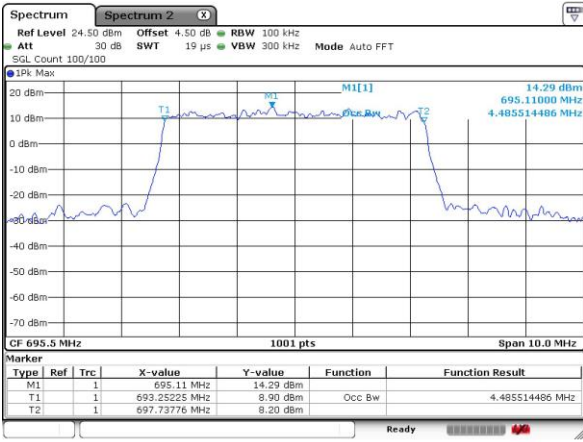

Lowest Channel / 5MHz / 64QAM

Date: 6.OCT.2018 21:58:57

Lowest Channel / 10MHz / 64QAM

Date: 6.OCT.2018 22:11:18

Middle Channel / 5MHz / 64QAM

Date: 6.OCT.2018 22:00:00

Middle Channel / 10MHz / 64QAM

Date: 6.OCT.2018 22:12:40

Highest Channel / 5MHz / 64QAM

Date: 6.OCT.2018 22:05:32

Highest Channel / 10MHz / 64QAM

Date: 6.OCT.2018 22:16:52

LTE Band 71

Lowest Channel / 15MHz / 64QAM

Date: 6 OCT 2018 22:21:07

Lowest Channel / 20MHz / 64QAM