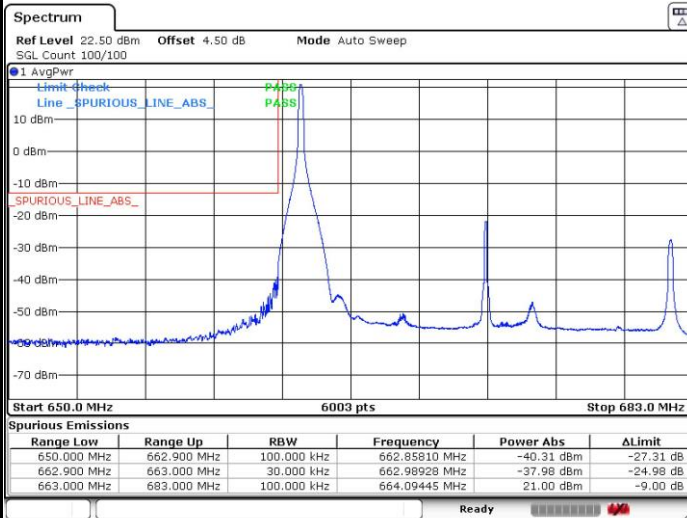

Date: 6 OCT.2018 23:47:56

Highest Band Edge / 1 RB

Date: 9 NOV.2018 03:22:42

Lowest Band Edge / Full RB

Date: 6 OCT.2018 23:45:20

Highest Band Edge / Full RB

Date: 9 NOV.2018 03:24:19

LTE Band 71 / 20MHz / QPSK

Lowest Band Edge / 1 RB

Date: 6.OCT.2018 23:58:07

Highest Band Edge / 1 RB

Date: 7.OCT.2018 00:09:27

Lowest Band Edge / Full RB

Date: 7.OCT.2018 00:03:26

Highest Band Edge / Full RB

Date: 7.OCT.2018 00:04:56

LTE Band 71 / 20MHz / 16QAM

Lowest Band Edge / 1 RB

Date: 6.OCT.2018 23:59:30

Highest Band Edge / 1RB

Date: 7.OCT.2018 00:08:27

Lowest Band Edge / Full RB

Date: 7.OCT.2018 00:02:29

Highest Band Edge / Full RB

Date: 7.OCT.2018 00:05:55

LTE Band 71 / 5MHz / 64QAM

Lowest Band Edge / 1 RB

Date: 6 OCT.2018 23:18:02

Highest Band Edge / 1 RB

Date: 6 OCT.2018 23:23:46

Lowest Band Edge / Full RB

Date: 6 OCT.2018 23:18:29