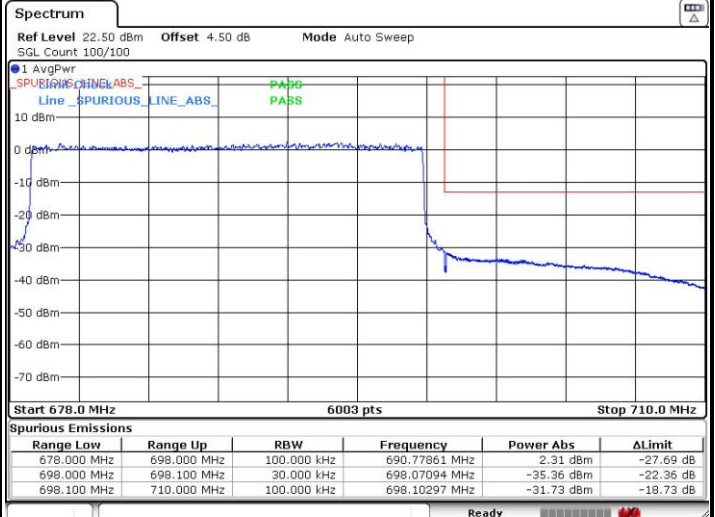

Date: 6 OCT.2018 23:47:56

Highest Band Edge / 1 RB

Date: 9 NOV.2018 03:22:42

Lowest Band Edge / Full RB

Date: 6 OCT.2018 23:45:20

Highest Band Edge / Full RB

Date: 9 NOV.2018 03:24:19

LTE Band 71 / 20MHz / QPSK

Lowest Band Edge / 1 RB

Date: 6.OCT.2018 23:58:07

Highest Band Edge / 1 RB

Date: 7.OCT.2018 00:09:27

Lowest Band Edge / Full RB

Date: 7.OCT.2018 00:03:26

Highest Band Edge / Full RB

Date: 7.OCT.2018 00:04:56

LTE Band 71 / 20MHz / 16QAM

Lowest Band Edge / 1 RB

Date: 6.OCT.2018 23:59:30

Highest Band Edge / 1RB

Date: 7.OCT.2018 00:08:27

Lowest Band Edge / Full RB

Date: 7.OCT.2018 00:02:29

Highest Band Edge / Full RB

Date: 7.OCT.2018 00:05:55

LTE Band 71 / 5MHz / 64QAM

Lowest Band Edge / 1 RB

Date: 6 OCT.2018 23:18:02

Highest Band Edge / 1 RB

Date: 6 OCT.2018 23:23:46

Lowest Band Edge / Full RB

Date: 6 OCT.2018 23:18:29