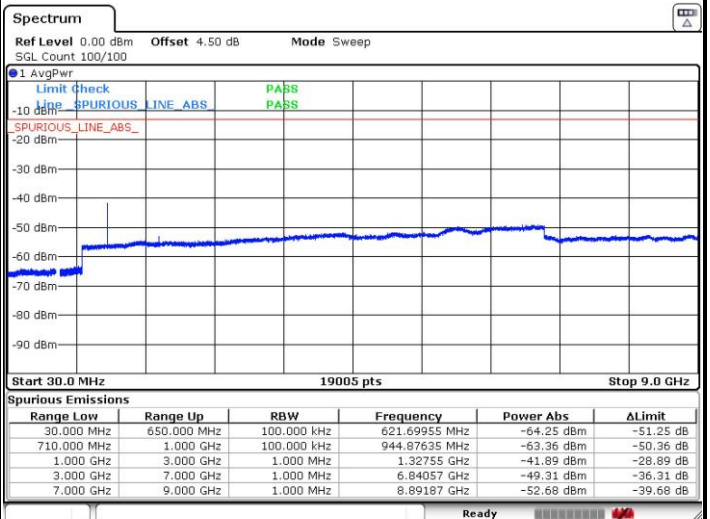

Lowest Band Edge / Full RB

Date: 6 OCT.2018 23:46:11

Highest Band Edge / Full RB

Date: 9 NOV.2018 03:23:47

LTE Band 71 / 20MHz / 64QAM

Lowest Band Edge / 1 RB

Date: 7.OCT.2018 00:00:29

Highest Band Edge / 1 RB

Date: 7.OCT.2018 00:07:37

Lowest Band Edge / Full RB

Date: 7.OCT.2018 00:01:29

Highest Band Edge / Full RB

Date: 7.OCT.2018 00:06:38

Conducted Spurious Emission

LTE Band 71 / 5MHz

Highest Channel / QPSK

Date: 6.OCT.2018 22:48:07

Highest Channel / 16QAM

Date: 6.OCT.2018 22:48:38

LTE Band 71 / 10MHz

Lowest Channel / QPSK

Date: 6.OCT.2018 22:50:16

Lowest Channel / 16QAM

Date: 6.OCT.2018 22:50:44