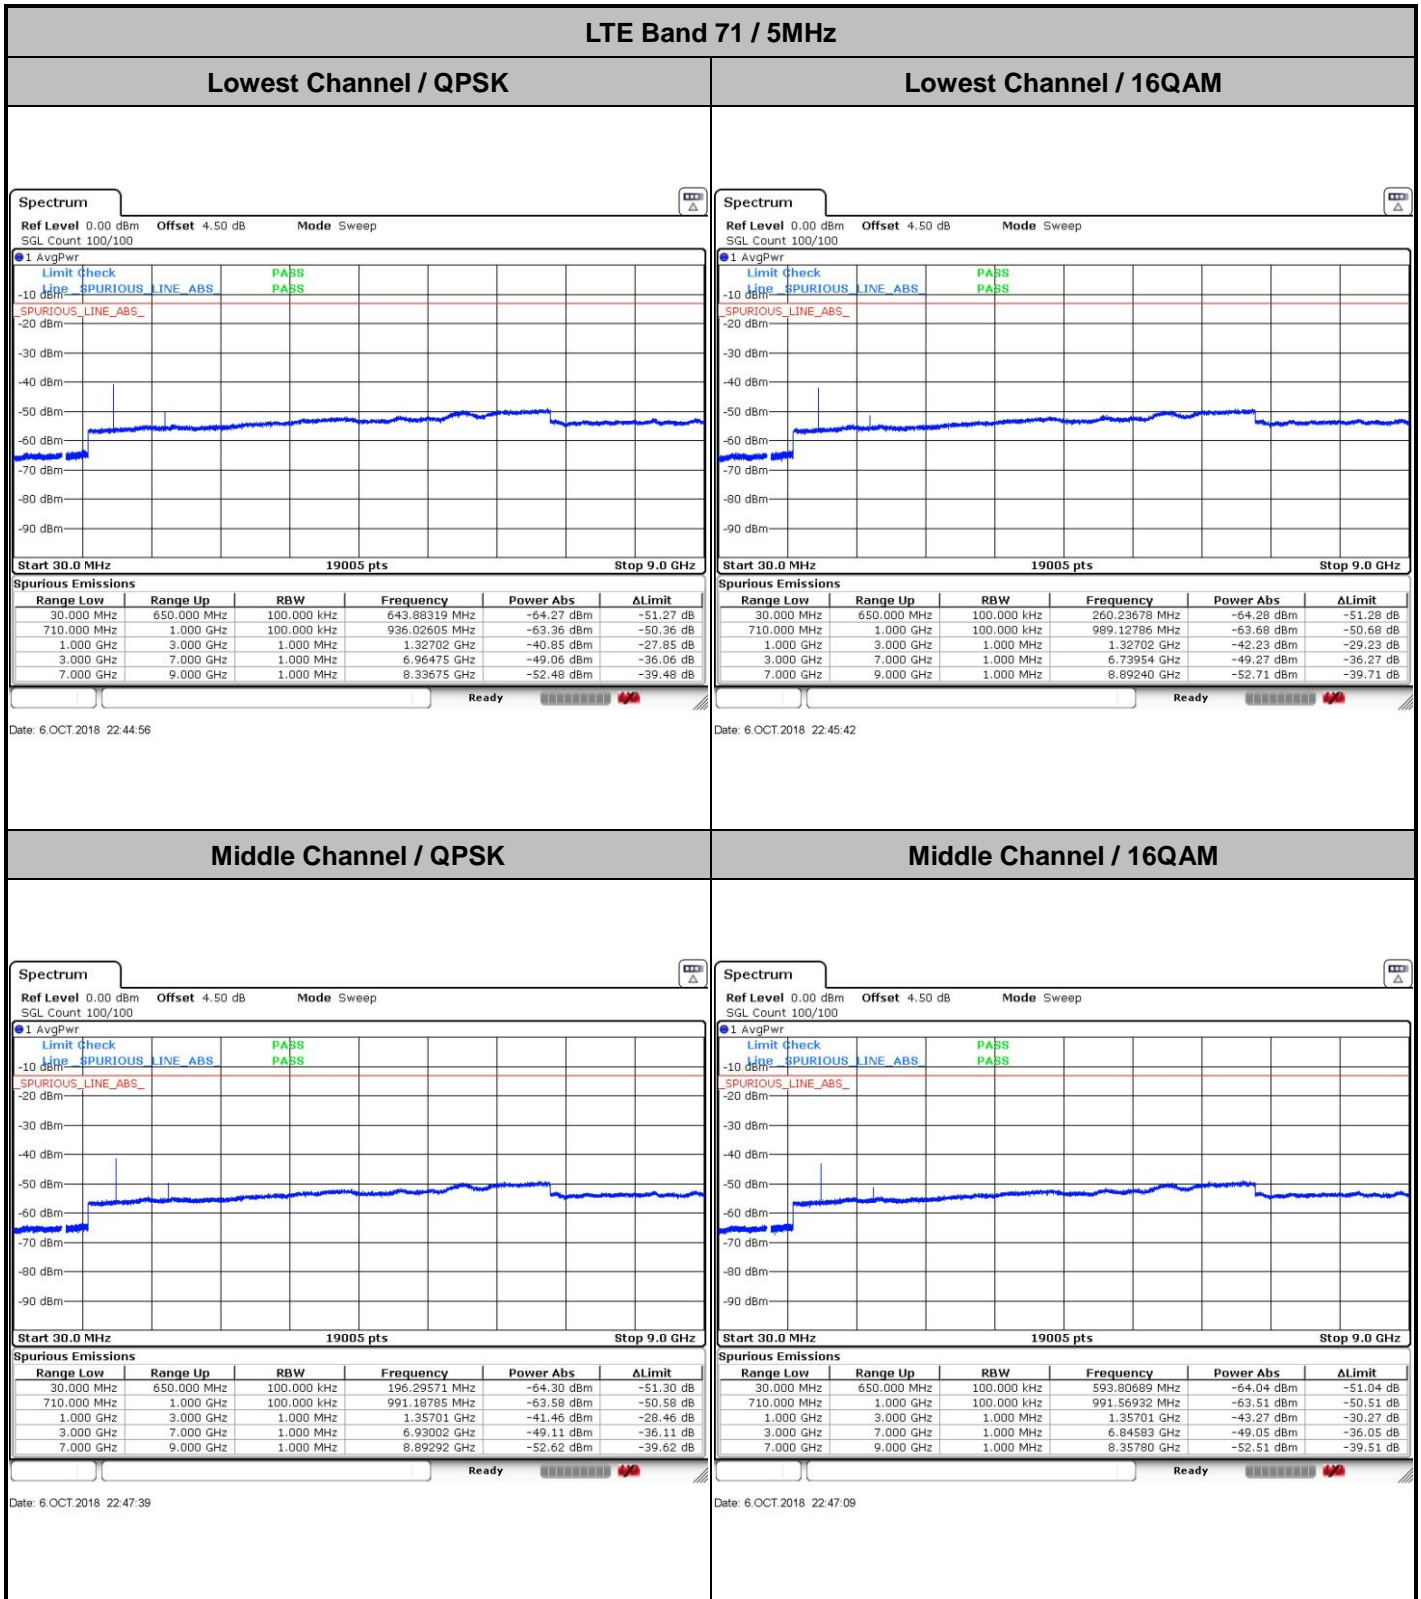

Date: 6.OCT.2018 23:29:55

Highest Band Edge / Full RB

Date: 6.OCT.2018 23:34:52

LTE Band 71 / 15MHz / 64QAM

Lowest Band Edge / 1 RB

Date: 6 OCT.2018 23:47:01

Highest Band Edge / 1 RB

Date: 9 NOV.2018 03:23:19

Lowest Band Edge / Full RB

Date: 6 OCT.2018 23:46:11

Highest Band Edge / Full RB

Date: 9 NOV.2018 03:23:47

LTE Band 71 / 20MHz / 64QAM

Lowest Band Edge / 1 RB

Date: 7.OCT.2018 00:00:29

Highest Band Edge / 1 RB

Date: 7.OCT.2018 00:07:37

Lowest Band Edge / Full RB

Date: 7.OCT.2018 00:01:29

Highest Band Edge / Full RB

Date: 7.OCT.2018 00:06:38

Conducted Spurious Emission

LTE Band 71 / 5MHz

Highest Channel / QPSK

Date: 6.OCT.2018 22:48:07

Highest Channel / 16QAM

Date: 6.OCT.2018 22:48:38

LTE Band 71 / 10MHz

Lowest Channel / QPSK

Date: 6.OCT.2018 22:50:16

Lowest Channel / 16QAM

Date: 6.OCT.2018 22:50:44