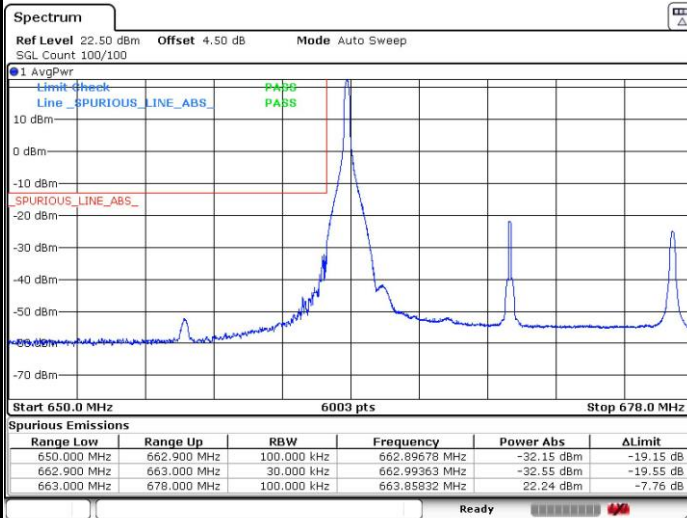

Lowest Band Edge / Full RB

Date: 6.OCT.2018 23:31:21

Highest Band Edge / Full RB

Date: 6.OCT.2018 23:33:06

LTE Band 71 / 10MHz / 16QAM

Lowest Band Edge / 1 RB

Date: 6.OCT.2018 23:28:34

Highest Band Edge / 1 RB

Date: 6.OCT.2018 23:36:43

Lowest Band Edge / Full RB

Date: 6.OCT.2018 23:30:39

Highest Band Edge / Full RB

Date: 6.OCT.2018 23:34:02

LTE Band 71 / 15MHz / QPSK

Lowest Band Edge / 1 RB

Date: 6 OCT.2018 23:48:52

Highest Band Edge / 1 RB

Date: 9 NOV.2018 03:21:43

Lowest Band Edge / Full RB

Date: 6 OCT.2018 23:44:27

Highest Band Edge / Full RB

Date: 9 NOV.2018 03:24:43

LTE Band 71 / 15MHz / 16QAM

Lowest Band Edge / 1 RB

Date: 6 OCT.2018 23:47:56

Highest Band Edge / 1 RB

Date: 9 NOV.2018 03:22:42

Lowest Band Edge / Full RB

Date: 6 OCT.2018 23:45:20

Highest Band Edge / Full RB

Date: 9 NOV.2018 03:24:19

LTE Band 71 / 20MHz / QPSK