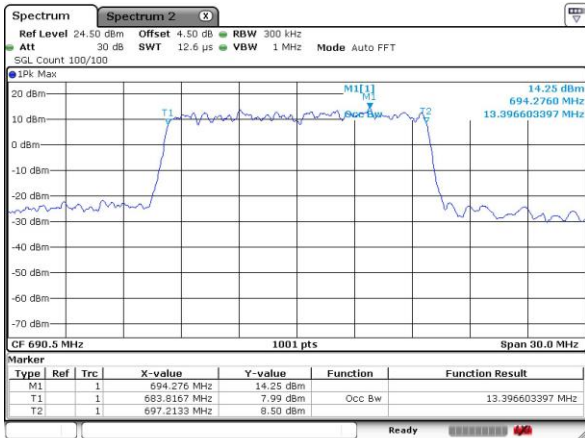

Date: 6 OCT 2018 22:30:17

Middle Channel / 15MHz / 64QAM

Date: 6 OCT 2018 22:21:56

Middle Channel / 20MHz / 64QAM

Date: 6 OCT 2018 22:35:17

Highest Channel / 15MHz / 64QAM

Date: 6 OCT 2018 22:27:36

Highest Channel / 20MHz / 64QAM

Date: 6 OCT 2018 22:35:53

Conducted Band Edge

LTE Band 71 / 5MHz / 16QAM

Lowest Band Edge / 1 RB

Date: 6.OCT.2018 23:17:23

Highest Band Edge / 1 RB

Date: 6.OCT.2018 23:24:43

Lowest Band Edge / Full RB

Date: 6.OCT.2018 23:19:01

Highest Band Edge / Full RB

Date: 6.OCT.2018 23:21:59

LTE Band 71 / 10MHz / QPSK

Lowest Band Edge / 1 RB

Date: 6.OCT.2018 23:27:43

Highest Band Edge / 1 RB

Date: 6.OCT.2018 23:37:24