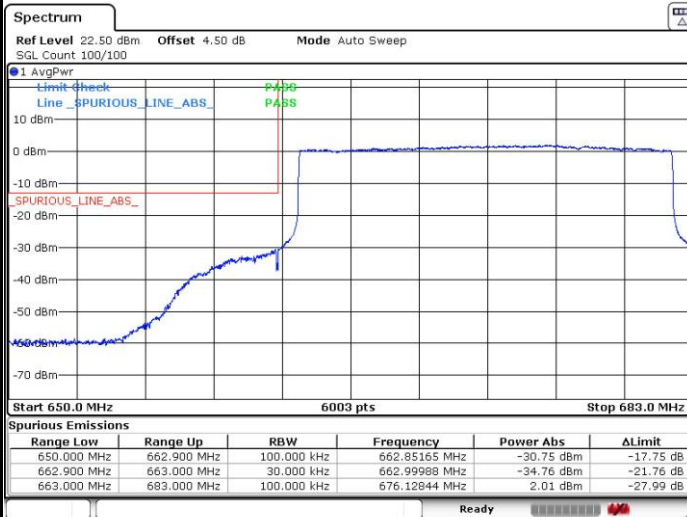

Date: 6 OCT.2018 23:47:56

Highest Band Edge / 1 RB

Date: 9 NOV.2018 03:22:42

Lowest Band Edge / Full RB

Date: 6 OCT.2018 23:45:20

Highest Band Edge / Full RB

Date: 9 NOV.2018 03:24:19

LTE Band 71 / 20MHz / QPSK

Lowest Band Edge / 1 RB

Date: 6.OCT.2018 23:58:07

Highest Band Edge / 1 RB

Date: 7.OCT.2018 00:09:27

Lowest Band Edge / Full RB

Date: 7.OCT.2018 00:03:26

Highest Band Edge / Full RB

Date: 7.OCT.2018 00:04:56

LTE Band 71 / 20MHz / 16QAM

Lowest Band Edge / 1 RB

Date: 6.OCT.2018 23:59:30

Highest Band Edge / 1RB

Date: 7.OCT.2018 00:08:27

Lowest Band Edge / Full RB

Date: 7.OCT.2018 00:02:29

Highest Band Edge / Full RB

Date: 7.OCT.2018 00:05:55

LTE Band 71 / 5MHz / 64QAM

Lowest Band Edge / 1 RB

Date: 6 OCT.2018 23:18:02

Highest Band Edge / 1 RB

Date: 6 OCT.2018 23:23:46

Lowest Band Edge / Full RB

Date: 6 OCT.2018 23:18:29