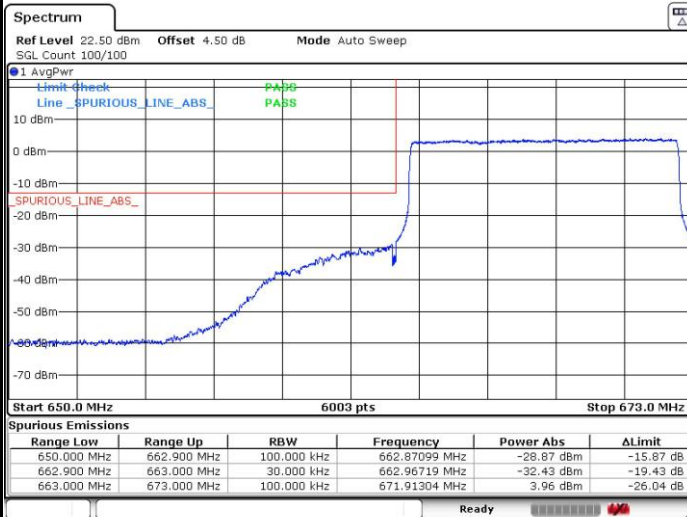

Date: 6.OCT.2018 23:19:01

Highest Band Edge / Full RB

Date: 6.OCT.2018 23:21:59

LTE Band 71 / 10MHz / QPSK

Lowest Band Edge / 1 RB

Date: 6.OCT.2018 23:27:43

Highest Band Edge / 1 RB

Date: 6.OCT.2018 23:37:24

Lowest Band Edge / Full RB

Date: 6.OCT.2018 23:31:21

Highest Band Edge / Full RB

Date: 6.OCT.2018 23:33:06

LTE Band 71 / 10MHz / 16QAM

Lowest Band Edge / 1 RB

Date: 6.OCT.2018 23:28:34

Highest Band Edge / 1 RB

Date: 6.OCT.2018 23:36:43

Lowest Band Edge / Full RB

Date: 6.OCT.2018 23:30:39

Highest Band Edge / Full RB

Date: 6.OCT.2018 23:34:02

LTE Band 71 / 15MHz / QPSK

Lowest Band Edge / 1 RB

Date: 6 OCT.2018 23:48:52

Highest Band Edge / 1 RB

Date: 9 NOV.2018 03:21:43

Lowest Band Edge / Full RB

Date: 6 OCT.2018 23:44:27

Highest Band Edge / Full RB

Date: 9 NOV.2018 03:24:43

LTE Band 71 / 15MHz / 16QAM

Lowest Band Edge / 1 RB