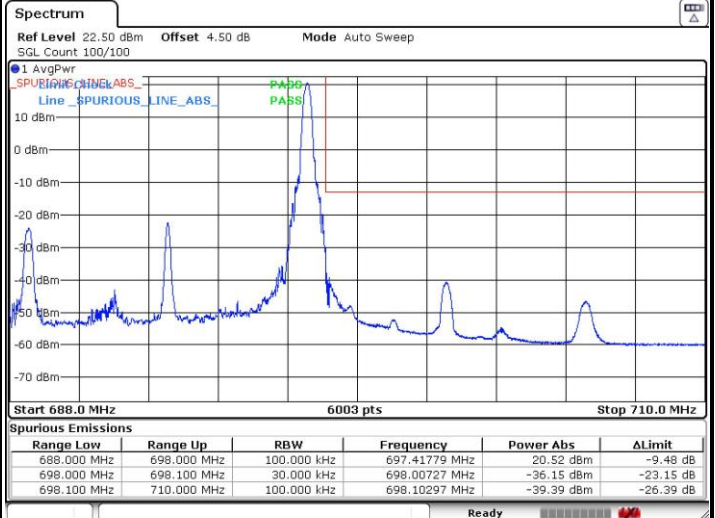

Date: 6.OCT.2018 23:19:01

Highest Band Edge / Full RB

Date: 6.OCT.2018 23:21:59

LTE Band 71 / 10MHz / QPSK

Lowest Band Edge / 1 RB

Date: 6.OCT.2018 23:27:43

Highest Band Edge / 1 RB

Date: 6.OCT.2018 23:37:24

Lowest Band Edge / Full RB

Date: 6.OCT.2018 23:31:21

Highest Band Edge / Full RB

Date: 6.OCT.2018 23:33:06

LTE Band 71 / 10MHz / 16QAM

Lowest Band Edge / 1 RB

Date: 6.OCT.2018 23:28:34

Highest Band Edge / 1 RB

Date: 6.OCT.2018 23:36:43

Lowest Band Edge / Full RB

Date: 6.OCT.2018 23:30:39

Highest Band Edge / Full RB

Date: 6.OCT.2018 23:34:02

LTE Band 71 / 15MHz / QPSK

Lowest Band Edge / 1 RB

Date: 6 OCT.2018 23:48:52

Highest Band Edge / 1 RB

Date: 9 NOV.2018 03:21:43

Lowest Band Edge / Full RB

Date: 6 OCT.2018 23:44:27

Highest Band Edge / Full RB

Date: 9 NOV.2018 03:24:43

LTE Band 71 / 15MHz / 16QAM

Lowest Band Edge / 1 RB