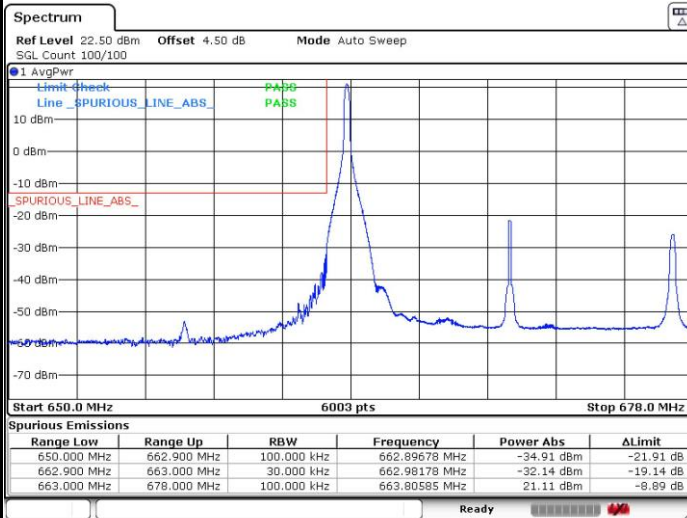

Date: 6.OCT.2018 23:36:43

Lowest Band Edge / Full RB

Date: 6.OCT.2018 23:30:39

Highest Band Edge / Full RB

Date: 6.OCT.2018 23:34:02

LTE Band 71 / 15MHz / QPSK

Lowest Band Edge / 1 RB

Date: 6 OCT.2018 23:48:52

Highest Band Edge / 1 RB

Date: 9 NOV.2018 03:21:43

Lowest Band Edge / Full RB

Date: 6 OCT.2018 23:44:27

Highest Band Edge / Full RB

Date: 9 NOV.2018 03:24:43

LTE Band 71 / 15MHz / 16QAM

Lowest Band Edge / 1 RB

Date: 6 OCT.2018 23:47:56

Highest Band Edge / 1 RB

Date: 9 NOV.2018 03:22:42

Lowest Band Edge / Full RB

Date: 6 OCT.2018 23:45:20

Highest Band Edge / Full RB

Date: 9 NOV.2018 03:24:19

LTE Band 71 / 20MHz / QPSK

Lowest Band Edge / 1 RB

Date: 6.OCT.2018 23:58:07

Highest Band Edge / 1 RB

Date: 7.OCT.2018 00:09:27

Lowest Band Edge / Full RB

Date: 7.OCT.2018 00:03:26

Highest Band Edge / Full RB

Date: 7.OCT.2018 00:04:56