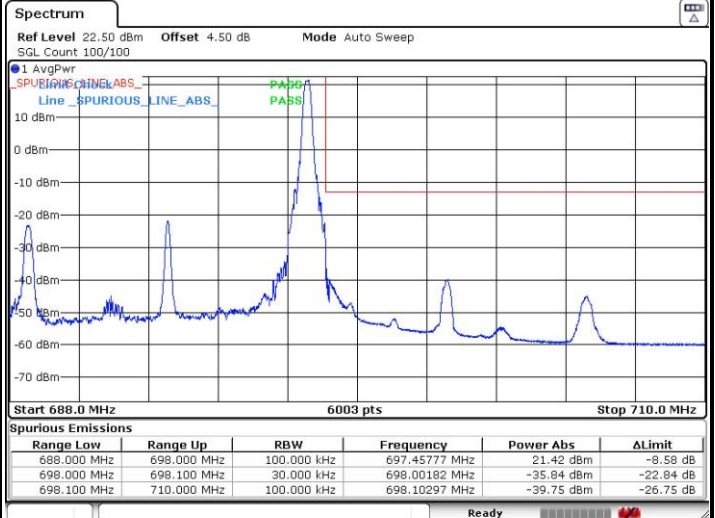

Date: 6 OCT 2018 22:35:53

Conducted Band Edge

LTE Band 71 / 5MHz / 16QAM

Lowest Band Edge / 1 RB

Date: 6.OCT.2018 23:17:23

Highest Band Edge / 1 RB

Date: 6.OCT.2018 23:24:43

Lowest Band Edge / Full RB

Date: 6.OCT.2018 23:19:01

Highest Band Edge / Full RB

Date: 6.OCT.2018 23:21:59

LTE Band 71 / 10MHz / QPSK

Lowest Band Edge / 1 RB

Date: 6.OCT.2018 23:27:43

Highest Band Edge / 1 RB

Date: 6.OCT.2018 23:37:24

Lowest Band Edge / Full RB

Date: 6.OCT.2018 23:31:21

Highest Band Edge / Full RB

Date: 6.OCT.2018 23:33:06

LTE Band 71 / 10MHz / 16QAM

Lowest Band Edge / 1 RB

Date: 6.OCT.2018 23:28:34

Highest Band Edge / 1 RB

Date: 6.OCT.2018 23:36:43

Lowest Band Edge / Full RB

Date: 6.OCT.2018 23:30:39

Highest Band Edge / Full RB

Date: 6.OCT.2018 23:34:02

LTE Band 71 / 15MHz / QPSK

Lowest Band Edge / 1 RB

Date: 6 OCT.2018 23:48:52