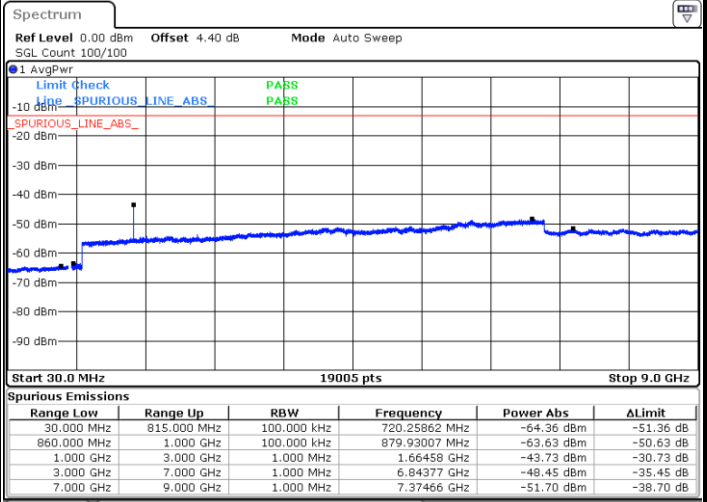

Date: 16 SEP. 2018 15:09:45

Date: 16 SEP. 2018 15:11:02

Highest Channel / 64QAM

Date: 16 SEP. 2018 15:15:35

LTE Band 5 / 3MHz

Lowest Channel / 64QAM

Middle Channel / 64QAM

Date: 16 SEP. 2018 15:20:07

Date: 16 SEP. 2018 15:21:24

Highest Channel / 64QAM

Date: 16 SEP. 2018 15:25:56

LTE Band 5 / 5MHz

Lowest Channel / 64QAM

Middle Channel / 64QAM

Date: 16 SEP. 2018 15:30:28

Date: 16 SEP. 2018 15:31:45

Highest Channel / 64QAM

Date: 16 SEP. 2018 15:48:27

LTE Band 5 / 10MHz

Lowest Channel / 64QAM

Middle Channel / 64QAM

Date: 16 SEP. 2018 15:53:00

Date: 16 SEP. 2018 15:54:16

Highest Channel / 64QAM

Date: 16 SEP. 2018 15:58:49

LTE Band 7 / 5MHz

Lowest Channel / QPSK

Lowest Channel / 16QAM

Date: 19.SEP.2018 09:15:31

Date: 19.SEP.2018 09:14:37

Middle Channel / QPSK

Middle Channel / 16QAM