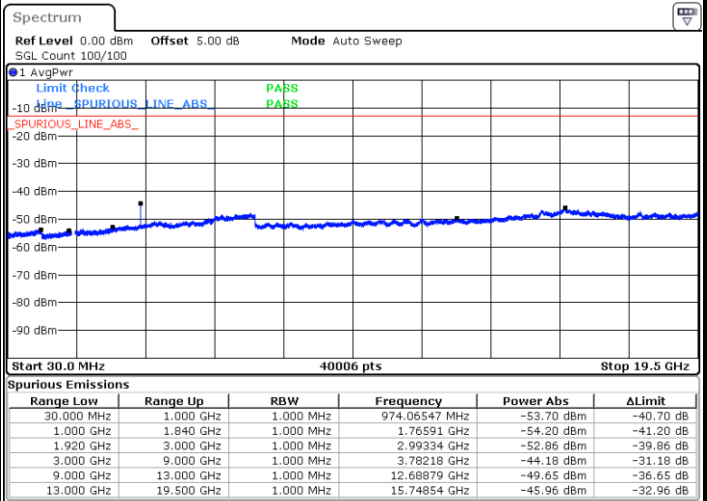

LTE Band 2 / 15MHz

Highest Channel / QPSK

Date: 16 SEP 2018 10:05:14

Highest Channel / 16QAM

Date: 16 SEP 2018 10:06:09

LTE Band 2 / 20MHz

Lowest Channel / QPSK

Date: 16 SEP 2018 10:12:19

Lowest Channel / 16QAM

Date: 16 SEP 2018 10:13:14

LTE Band 2 / 20MHz

Middle Channel / QPSK

Middle Channel / 16QAM

Date: 16.SEP.2018 10:14:52

Date: 16.SEP.2018 10:15:48

Highest Channel / QPSK

Highest Channel / 16QAM

Date: 16.SEP.2018 10:21:58

Date: 16.SEP.2018 10:22:53

LTE Band 2 / 1.4MHz

Lowest Channel / 64QAM

Middle Channel / 64QAM

Date: 16 SEP.2018 10:59:53

Date: 16 SEP.2018 11:00:49

Highest Channel / 64QAM

Date: 16 SEP.2018 11:01:44

LTE Band 2 / 3MHz

Lowest Channel / 64QAM

Middle Channel / 64QAM

Date: 16 SEP.2018 11:02:39

Date: 16 SEP.2018 11:03:35

Highest Channel / 64QAM