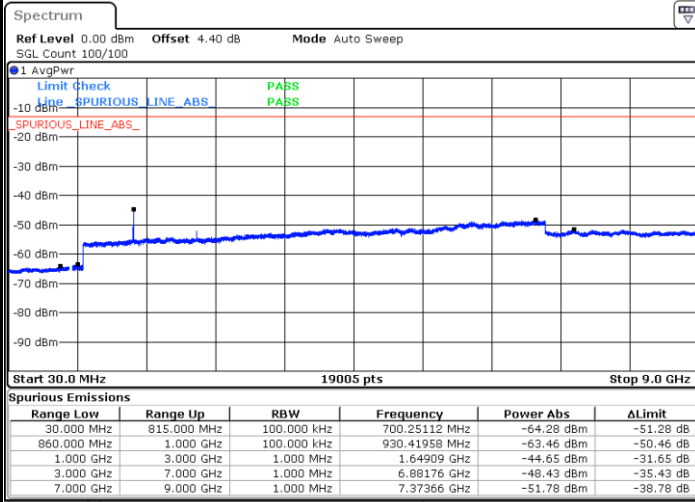

Date: 16 SEP 2018 13:52:02

Highest Channel / 16QAM

Date: 16 SEP 2018 13:52:58

LTE Band 5 / 3MHz

Lowest Channel / QPSK

Date: 16 SEP 2018 14:01:07

Lowest Channel / 16QAM

Date: 16 SEP 2018 14:02:02

LTE Band 5 / 3MHz

Middle Channel / QPSK

Middle Channel / 16QAM

Date: 16.SEP.2018 14:03:40

Date: 16.SEP.2018 14:04:35

Highest Channel / QPSK

Highest Channel / 16QAM

Date: 16.SEP.2018 14:12:45

Date: 16.SEP.2018 14:13:40

LTE Band 5 / 5MHz

Lowest Channel / QPSK

Lowest Channel / 16QAM

Date: 16.SEP.2018 14:21:50

Date: 16.SEP.2018 14:22:45

Middle Channel / QPSK

Middle Channel / 16QAM