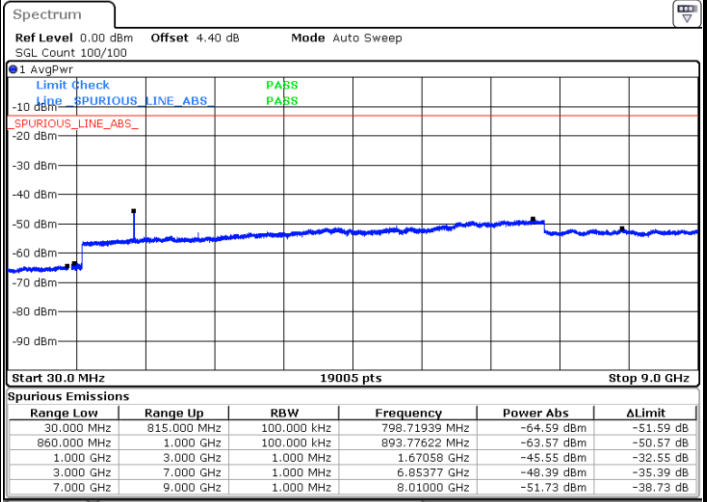

Date: 16.SEP.2018 14:46:00

Highest Channel / QPSK

Highest Channel / 16QAM

Date: 16.SEP.2018 14:54:11

Date: 16.SEP.2018 14:55:06

LTE Band 5 / 1.4MHz

Lowest Channel / 64QAM

Middle Channel / 64QAM

Date: 16 SEP. 2018 15:09:45

Date: 16 SEP. 2018 15:11:02

Highest Channel / 64QAM

Date: 16 SEP. 2018 15:15:35

LTE Band 5 / 3MHz

Lowest Channel / 64QAM

Middle Channel / 64QAM

Date: 16 SEP. 2018 15:20:07

Date: 16 SEP. 2018 15:21:24

Highest Channel / 64QAM

Date: 16 SEP. 2018 15:25:56

LTE Band 5 / 5MHz

Lowest Channel / 64QAM

Middle Channel / 64QAM

Date: 16 SEP. 2018 15:30:28

Date: 16 SEP. 2018 15:31:45

Highest Channel / 64QAM

Date: 16 SEP. 2018 15:48:27

LTE Band 5 / 10MHz

Lowest Channel / 64QAM

Middle Channel / 64QAM

Date: 16 SEP. 2018 15:53:00

Date: 16 SEP. 2018 15:54:16

Highest Channel / 64QAM