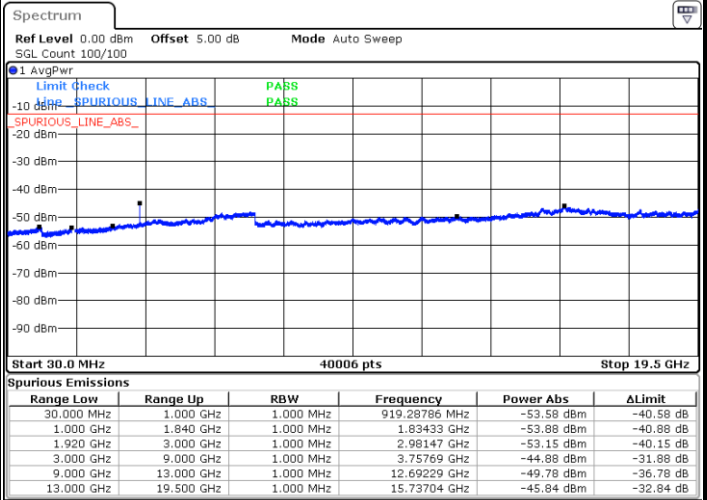

LTE Band 2 / 1.4MHz

Highest Channel / QPSK

Date: 16 SEP 2018 08:42:41

Highest Channel / 16QAM

Date: 16 SEP 2018 08:43:37

LTE Band 2 / 3MHz

Lowest Channel / QPSK

Date: 16 SEP 2018 08:49:49

Lowest Channel / 16QAM

Date: 16 SEP 2018 08:50:45

LTE Band 2 / 3MHz

Middle Channel / QPSK

Middle Channel / 16QAM

Date: 16.SEP.2018 08:52:24

Date: 16.SEP.2018 08:53:20

Highest Channel / QPSK

Highest Channel / 16QAM

Date: 16.SEP.2018 08:59:32

Date: 16.SEP.2018 09:00:28

LTE Band 2 / 5MHz

Lowest Channel / QPSK

Lowest Channel / 16QAM

Date: 16.SEP.2018 09:10:46

Date: 16.SEP.2018 09:11:43