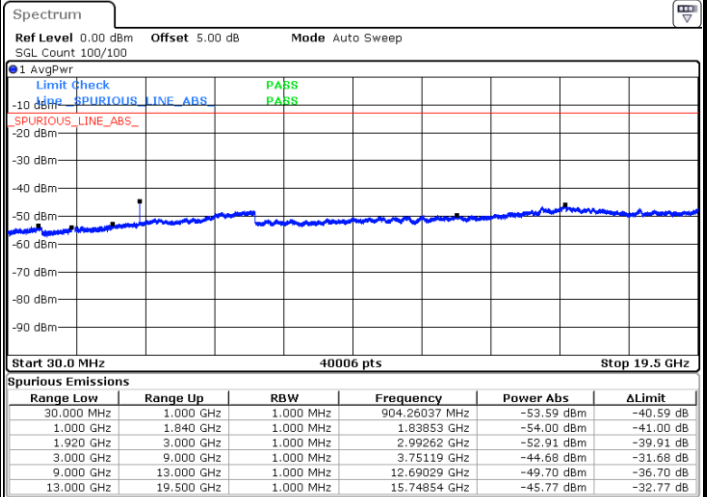

Highest Channel / 64QAM

Date: 16 SEP.2018 11:01:44

LTE Band 2 / 3MHz

Lowest Channel / 64QAM

Middle Channel / 64QAM

Date: 16 SEP.2018 11:02:39

Date: 16 SEP.2018 11:03:35

Highest Channel / 64QAM

Date: 16 SEP.2018 11:04:30

LTE Band 2 / 5MHz

Lowest Channel / 64QAM

Middle Channel / 64QAM

Date: 16 SEP.2018 11:05:25

Date: 16 SEP.2018 11:06:21

Highest Channel / 64QAM

Date: 16 SEP.2018 11:07:16

LTE Band 2 / 10MHz

Lowest Channel / 64QAM

Middle Channel / 64QAM

Date: 16 SEP 2018 11:08:11

Date: 16 SEP 2018 11:09:07

Highest Channel / 64QAM

Date: 16 SEP 2018 11:10:03

LTE Band 2 / 15MHz