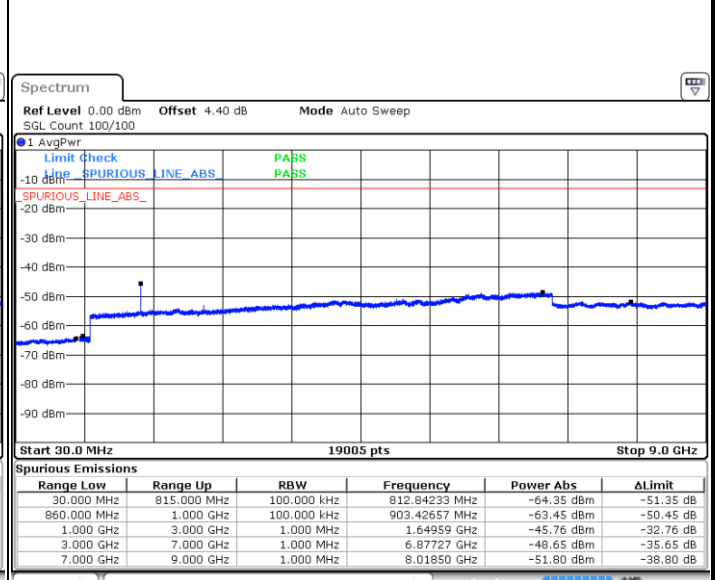

Date: 16.SEP.2018 14:13:40

LTE Band 5 / 5MHz

Lowest Channel / QPSK

Lowest Channel / 16QAM

Date: 16.SEP.2018 14:21:50

Date: 16.SEP.2018 14:22:45

Middle Channel / QPSK

Middle Channel / 16QAM

Date: 16.SEP.2018 14:24:23

Date: 16.SEP.2018 14:25:18

LTE Band 5 / 5MHz

Highest Channel / QPSK

Date: 16 SEP 2018 14:33:28

Highest Channel / 16QAM

Date: 16 SEP 2018 14:34:23

LTE Band 5 / 10MHz

Lowest Channel / QPSK

Date: 16 SEP 2018 14:42:32

Lowest Channel / 16QAM

Date: 16 SEP 2018 14:43:27

LTE Band 5 / 10MHz

Middle Channel / QPSK

Middle Channel / 16QAM

Date: 16.SEP.2018 14:45:05

Date: 16.SEP.2018 14:46:00

Highest Channel / QPSK

Highest Channel / 16QAM

Date: 16.SEP.2018 14:54:11

Date: 16.SEP.2018 14:55:06

LTE Band 5 / 1.4MHz

Lowest Channel / 64QAM

Middle Channel / 64QAM