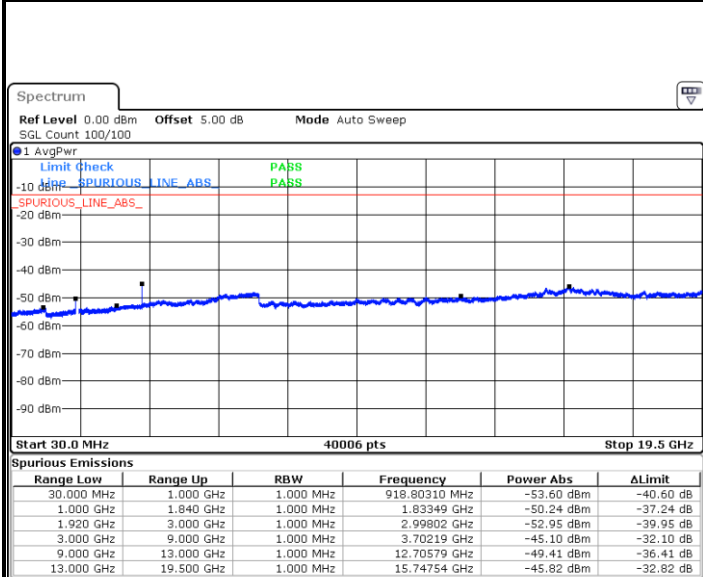

LTE Band 2 / 15MHz

Highest Channel / QPSK

Date: 16 SEP 2018 10:05:14

Highest Channel / 16QAM

Date: 16 SEP 2018 10:06:09

LTE Band 2 / 20MHz

Lowest Channel / QPSK

Date: 16 SEP 2018 10:12:19

Lowest Channel / 16QAM

Date: 16 SEP 2018 10:13:14

LTE Band 2 / 20MHz

Middle Channel / QPSK

Middle Channel / 16QAM

Date: 16.SEP.2018 10:14:52

Date: 16.SEP.2018 10:15:48

Highest Channel / QPSK

Highest Channel / 16QAM

Date: 16.SEP.2018 10:21:58

Date: 16.SEP.2018 10:22:53

LTE Band 2 / 1.4MHz

Lowest Channel / 64QAM

Middle Channel / 64QAM

Date: 16 SEP.2018 10:59:53

Date: 16 SEP.2018 11:00:49