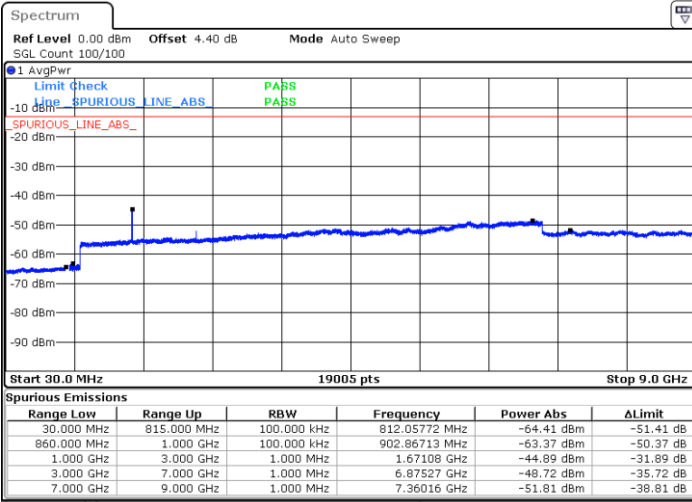

Date: 16 SEP. 2018 13:40:23

Date: 16 SEP. 2018 13:41:19

Middle Channel / QPSK

Middle Channel / 16QAM

Date: 16 SEP. 2018 13:42:57

Date: 16 SEP. 2018 13:43:52

LTE Band 5 / 1.4MHz

Highest Channel / QPSK

Date: 16 SEP 2018 13:52:02

Highest Channel / 16QAM

Date: 16 SEP 2018 13:52:58

LTE Band 5 / 3MHz

Lowest Channel / QPSK

Date: 16 SEP 2018 14:01:07

Lowest Channel / 16QAM

Date: 16 SEP 2018 14:02:02

LTE Band 5 / 3MHz

Middle Channel / QPSK

Middle Channel / 16QAM

Date: 16.SEP.2018 14:03:40

Date: 16.SEP.2018 14:04:35

Highest Channel / QPSK

Highest Channel / 16QAM

Date: 16.SEP.2018 14:12:45