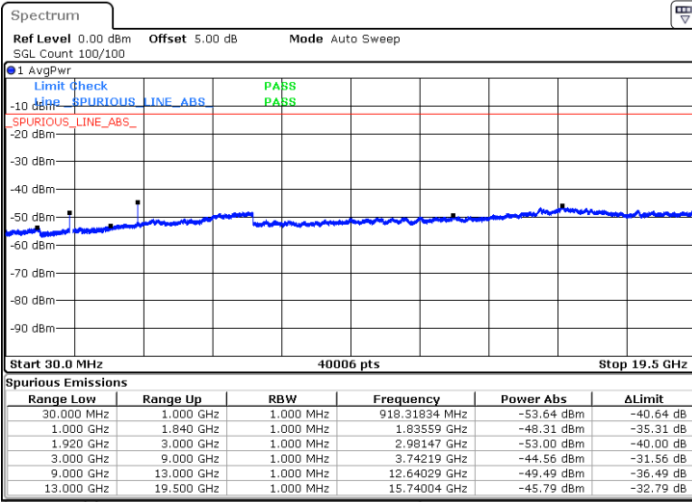

LTE Band 2 / 15MHz

Highest Channel / QPSK

Date: 16 SEP 2018 10:05:14

Highest Channel / 16QAM

Date: 16 SEP 2018 10:06:09

LTE Band 2 / 20MHz

Lowest Channel / QPSK

Date: 16 SEP 2018 10:12:19

Lowest Channel / 16QAM

Date: 16 SEP 2018 10:13:14

LTE Band 2 / 20MHz

Middle Channel / QPSK

Middle Channel / 16QAM

Date: 16.SEP.2018 10:14:52

Date: 16.SEP.2018 10:15:48

Highest Channel / QPSK

Highest Channel / 16QAM

Date: 16.SEP.2018 10:21:58

Date: 16.SEP.2018 10:22:53

LTE Band 2 / 1.4MHz

Lowest Channel / 64QAM

Middle Channel / 64QAM

Date: 16 SEP.2018 10:59:53

Date: 16 SEP.2018 11:00:49