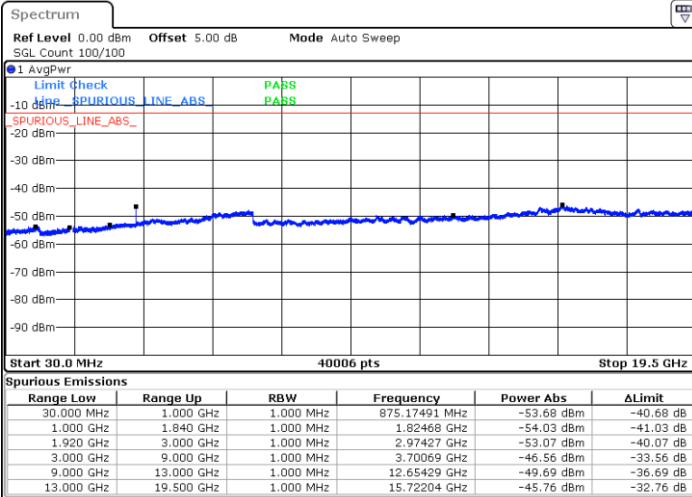

Highest Channel / 16QAM

Date: 16.SEP.2018 10:21:58

Date: 16.SEP.2018 10:22:53

LTE Band 2 / 1.4MHz

Lowest Channel / 64QAM

Middle Channel / 64QAM

Date: 16 SEP.2018 10:59:53

Date: 16 SEP.2018 11:00:49

Highest Channel / 64QAM

Date: 16 SEP.2018 11:01:44

LTE Band 2 / 3MHz

Lowest Channel / 64QAM

Middle Channel / 64QAM

Date: 16 SEP.2018 11:02:39

Date: 16 SEP.2018 11:03:35

Highest Channel / 64QAM

Date: 16 SEP.2018 11:04:30

LTE Band 2 / 5MHz

Lowest Channel / 64QAM

Middle Channel / 64QAM

Date: 16 SEP.2018 11:05:25

Date: 16 SEP.2018 11:06:21

Highest Channel / 64QAM

Date: 16 SEP.2018 11:07:16