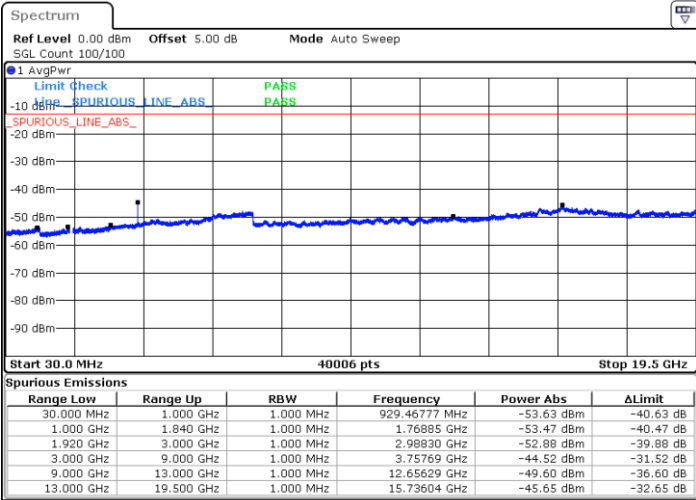

LTE Band 2 / 1.4MHz

Highest Channel / QPSK

Date: 16 SEP 2018 08:42:41

Highest Channel / 16QAM

Date: 16 SEP 2018 08:43:37

LTE Band 2 / 3MHz

Lowest Channel / QPSK

Date: 16 SEP 2018 08:49:49

Lowest Channel / 16QAM

Date: 16 SEP 2018 08:50:45

LTE Band 2 / 3MHz

Middle Channel / QPSK

Middle Channel / 16QAM

Date: 16.SEP.2018 08:52:24

Date: 16.SEP.2018 08:53:20

Highest Channel / QPSK

Highest Channel / 16QAM

Date: 16.SEP.2018 08:59:32

Date: 16.SEP.2018 09:00:28

LTE Band 2 / 5MHz

Lowest Channel / QPSK

Lowest Channel / 16QAM

Date: 16.SEP.2018 09:10:46

Date: 16.SEP.2018 09:11:43