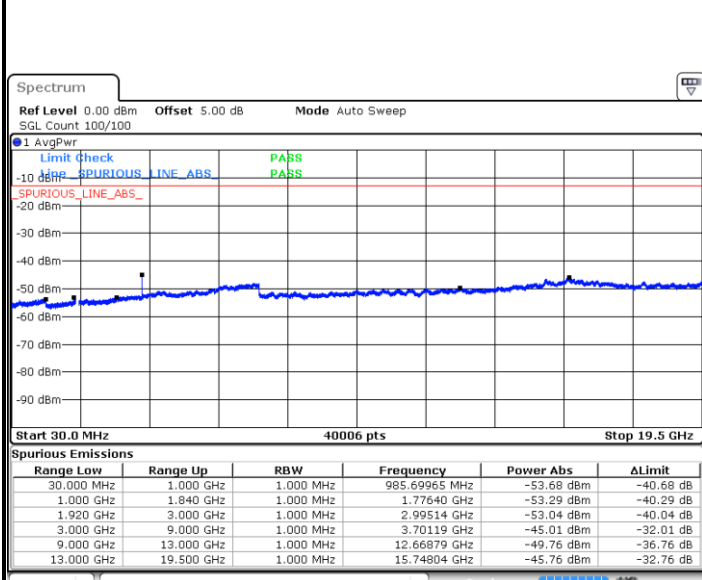

Highest Channel / 16QAM

Date: 16.SEP.2018 08:59:32

Date: 16.SEP.2018 09:00:28

LTE Band 2 / 5MHz

Lowest Channel / QPSK

Lowest Channel / 16QAM

Date: 16.SEP.2018 09:10:46

Date: 16.SEP.2018 09:11:43

Middle Channel / QPSK

Middle Channel / 16QAM

Date: 16.SEP.2018 09:13:27

Date: 16.SEP.2018 09:14:23

LTE Band 2 / 5MHz

Highest Channel / QPSK

Date: 16 SEP 2018 09:20:36

Highest Channel / 16QAM

Date: 16 SEP 2018 09:21:32

LTE Band 2 / 10MHz

Lowest Channel / QPSK

Date: 16 SEP 2018 09:27:43

Lowest Channel / 16QAM

Date: 16 SEP 2018 09:28:39

LTE Band 2 / 10MHz

Middle Channel / QPSK

Middle Channel / 16QAM

Date: 16.SEP.2018 09:41:23

Date: 16.SEP.2018 09:42:18

Highest Channel / QPSK

Highest Channel / 16QAM

Date: 16.SEP.2018 09:48:29

Date: 16.SEP.2018 09:49:25

LTE Band 2 / 15MHz