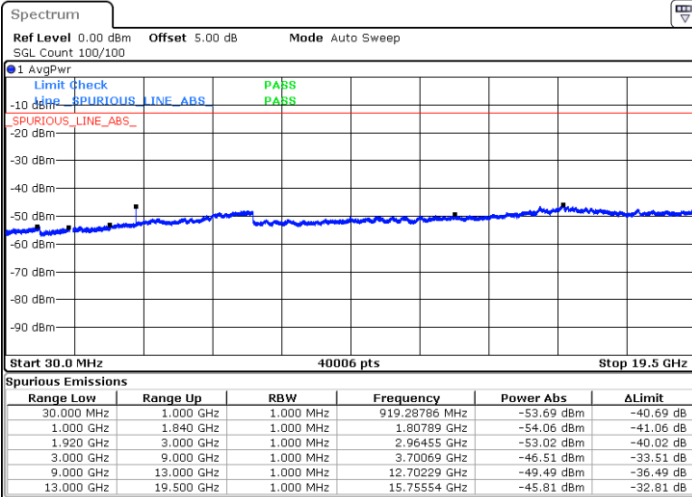

Highest Channel / 16QAM

Date: 16.SEP.2018 10:21:58

Date: 16.SEP.2018 10:22:53

LTE Band 2 / 1.4MHz

Lowest Channel / 64QAM

Middle Channel / 64QAM

Date: 16 SEP.2018 10:59:53

Date: 16 SEP.2018 11:00:49

Highest Channel / 64QAM

Date: 16 SEP.2018 11:01:44

LTE Band 2 / 3MHz

Lowest Channel / 64QAM

Middle Channel / 64QAM

Date: 16 SEP.2018 11:02:39

Date: 16 SEP.2018 11:03:35

Highest Channel / 64QAM

Date: 16 SEP.2018 11:04:30

LTE Band 2 / 5MHz

Lowest Channel / 64QAM

Middle Channel / 64QAM

Date: 16 SEP.2018 11:05:25

Date: 16 SEP.2018 11:06:21

Highest Channel / 64QAM

Date: 16 SEP.2018 11:07:16