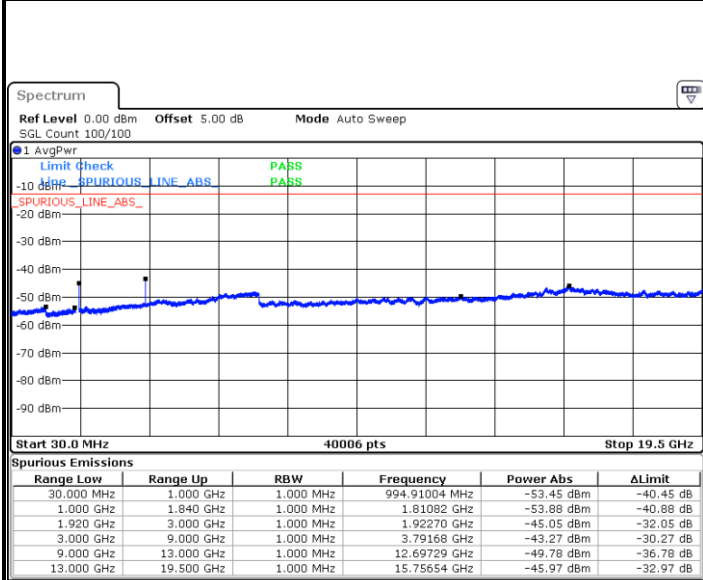

Middle Channel / 16QAM

Date: 16.SEP.2018 09:41:23

Date: 16.SEP.2018 09:42:18

Highest Channel / QPSK

Highest Channel / 16QAM

Date: 16.SEP.2018 09:48:29

Date: 16.SEP.2018 09:49:25

LTE Band 2 / 15MHz

Lowest Channel / QPSK

Lowest Channel / 16QAM

Date: 16.SEP.2018 09:55:35

Date: 16.SEP.2018 09:56:31

Middle Channel / QPSK

Middle Channel / 16QAM

Date: 16.SEP.2018 09:58:09

Date: 16.SEP.2018 09:59:04

LTE Band 2 / 15MHz

Highest Channel / QPSK

Date: 16 SEP 2018 10:05:14

Highest Channel / 16QAM

Date: 16 SEP 2018 10:06:09

LTE Band 2 / 20MHz

Lowest Channel / QPSK

Date: 16 SEP 2018 10:12:19

Lowest Channel / 16QAM

Date: 16 SEP 2018 10:13:14

LTE Band 2 / 20MHz

Middle Channel / QPSK

Middle Channel / 16QAM

Date: 16.SEP.2018 10:14:52

Date: 16.SEP.2018 10:15:48

Highest Channel / QPSK