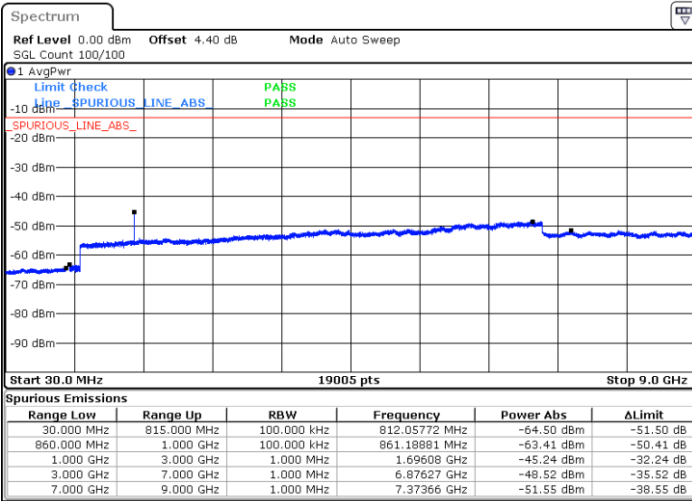

Lowest Channel / QPSK

Date: 16 SEP 2018 14:42:32

Lowest Channel / 16QAM

Date: 16 SEP 2018 14:43:27

LTE Band 5 / 10MHz

Middle Channel / QPSK

Middle Channel / 16QAM

Date: 16.SEP.2018 14:45:05

Date: 16.SEP.2018 14:46:00

Highest Channel / QPSK

Highest Channel / 16QAM

Date: 16.SEP.2018 14:54:11

Date: 16.SEP.2018 14:55:06

LTE Band 5 / 1.4MHz

Lowest Channel / 64QAM

Middle Channel / 64QAM

Date: 16 SEP. 2018 15:09:45

Date: 16 SEP. 2018 15:11:02

Highest Channel / 64QAM

Date: 16 SEP. 2018 15:15:35

LTE Band 5 / 3MHz

Lowest Channel / 64QAM

Middle Channel / 64QAM

Date: 16 SEP. 2018 15:20:07

Date: 16 SEP. 2018 15:21:24

Highest Channel / 64QAM

Date: 16 SEP. 2018 15:25:56

LTE Band 5 / 5MHz

Lowest Channel / 64QAM

Middle Channel / 64QAM

Date: 16 SEP. 2018 15:30:28

Date: 16 SEP. 2018 15:31:45