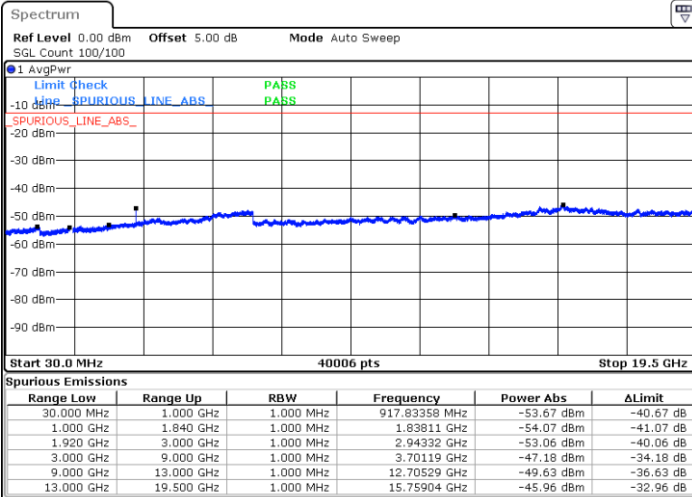

Highest Channel / 64QAM

Date: 16 SEP.2018 11:01:44

LTE Band 2 / 3MHz

Lowest Channel / 64QAM

Middle Channel / 64QAM

Date: 16 SEP.2018 11:02:39

Date: 16 SEP.2018 11:03:35

Highest Channel / 64QAM

Date: 16 SEP.2018 11:04:30

LTE Band 2 / 5MHz

Lowest Channel / 64QAM

Middle Channel / 64QAM

Date: 16 SEP.2018 11:05:25

Date: 16 SEP.2018 11:06:21

Highest Channel / 64QAM

Date: 16 SEP.2018 11:07:16

LTE Band 2 / 10MHz

Lowest Channel / 64QAM

Middle Channel / 64QAM

Date: 16 SEP 2018 11:08:11

Date: 16 SEP 2018 11:09:07

Highest Channel / 64QAM

Date: 16 SEP 2018 11:10:03

LTE Band 2 / 15MHz