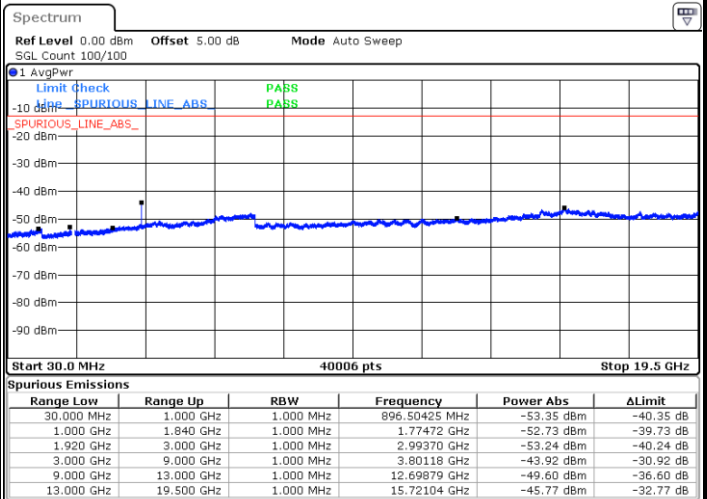

Date: 16 SEP 2018 09:21:32

LTE Band 2 / 10MHz

Lowest Channel / QPSK

Date: 16 SEP 2018 09:27:43

Lowest Channel / 16QAM

Date: 16 SEP 2018 09:28:39

LTE Band 2 / 10MHz

Middle Channel / QPSK

Middle Channel / 16QAM

Date: 16.SEP.2018 09:41:23

Date: 16.SEP.2018 09:42:18

Highest Channel / QPSK

Highest Channel / 16QAM

Date: 16.SEP.2018 09:48:29

Date: 16.SEP.2018 09:49:25

LTE Band 2 / 15MHz

LTE Band 2 / 15MHz

Highest Channel / QPSK

Date: 16 SEP 2018 10:05:14

Highest Channel / 16QAM

Date: 16 SEP 2018 10:06:09

LTE Band 2 / 20MHz

Lowest Channel / QPSK

Date: 16 SEP 2018 10:12:19