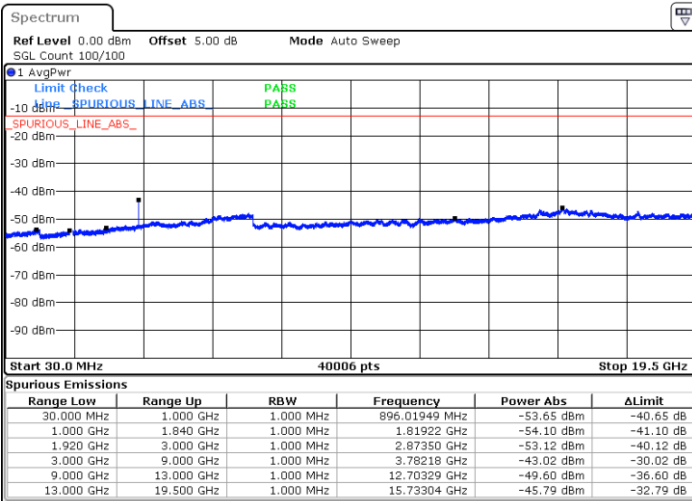

LTE Band 2 / 15MHz

Highest Channel / QPSK

Date: 16 SEP 2018 10:05:14

Highest Channel / 16QAM

Date: 16 SEP 2018 10:06:09

LTE Band 2 / 20MHz

Lowest Channel / QPSK

Date: 16 SEP 2018 10:12:19

Lowest Channel / 16QAM

Date: 16 SEP 2018 10:13:14

LTE Band 2 / 20MHz

Middle Channel / QPSK

Middle Channel / 16QAM

Date: 16.SEP.2018 10:14:52

Date: 16.SEP.2018 10:15:48

Highest Channel / QPSK

Highest Channel / 16QAM

Date: 16.SEP.2018 10:21:58

Date: 16.SEP.2018 10:22:53

LTE Band 2 / 1.4MHz

Lowest Channel / 64QAM

Middle Channel / 64QAM

Date: 16 SEP.2018 10:59:53

Date: 16 SEP.2018 11:00:49