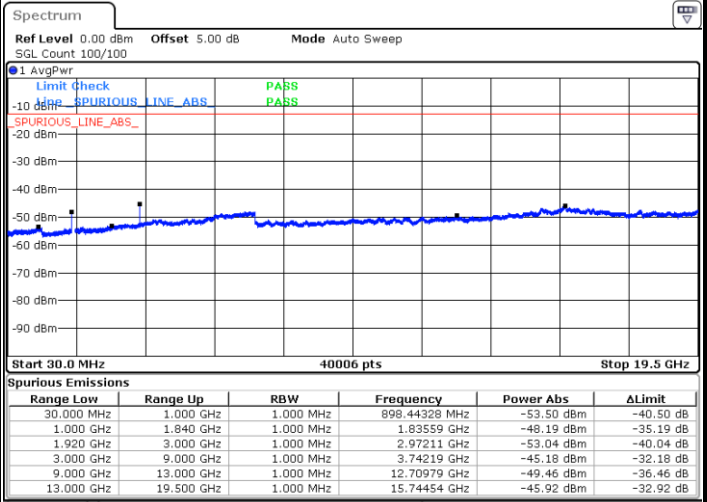

LTE Band 2 / 15MHz

Highest Channel / QPSK

Date: 16 SEP 2018 10:05:14

Highest Channel / 16QAM

Date: 16 SEP 2018 10:06:09

LTE Band 2 / 20MHz

Lowest Channel / QPSK

Date: 16 SEP 2018 10:12:19

Lowest Channel / 16QAM

Date: 16 SEP 2018 10:13:14

LTE Band 2 / 20MHz

Middle Channel / QPSK

Middle Channel / 16QAM

Date: 16.SEP.2018 10:14:52

Date: 16.SEP.2018 10:15:48

Highest Channel / QPSK

Highest Channel / 16QAM

Date: 16.SEP.2018 10:21:58

Date: 16.SEP.2018 10:22:53

LTE Band 2 / 1.4MHz

Lowest Channel / 64QAM

Middle Channel / 64QAM

Date: 16 SEP.2018 10:59:53

Date: 16 SEP.2018 11:00:49