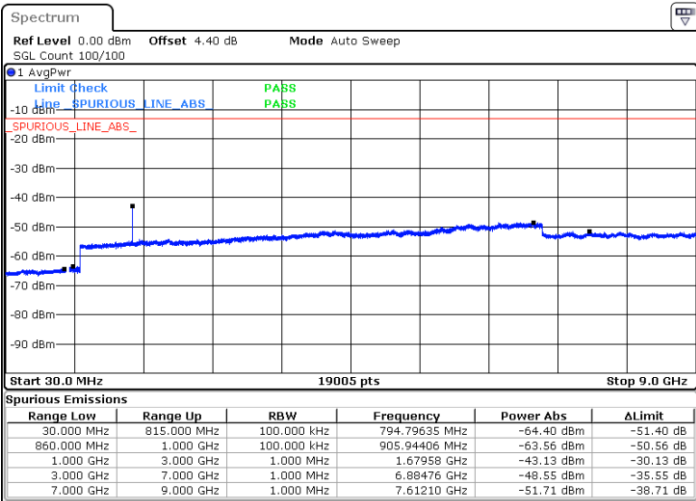

Date: 16.SEP.2018 14:24:23

Date: 16.SEP.2018 14:25:18

LTE Band 5 / 5MHz

Highest Channel / QPSK

Date: 16 SEP 2018 14:33:28

Highest Channel / 16QAM

Date: 16 SEP 2018 14:34:23

LTE Band 5 / 10MHz

Lowest Channel / QPSK

Date: 16 SEP 2018 14:42:32

Lowest Channel / 16QAM

Date: 16 SEP 2018 14:43:27

LTE Band 5 / 10MHz

Middle Channel / QPSK

Middle Channel / 16QAM

Date: 16.SEP.2018 14:45:05

Date: 16.SEP.2018 14:46:00

Highest Channel / QPSK

Highest Channel / 16QAM

Date: 16.SEP.2018 14:54:11

Date: 16.SEP.2018 14:55:06

LTE Band 5 / 1.4MHz

Lowest Channel / 64QAM

Middle Channel / 64QAM

Date: 16 SEP. 2018 15:09:45

Date: 16 SEP. 2018 15:11:02

Highest Channel / 64QAM

Date: 16 SEP. 2018 15:15:35

LTE Band 5 / 3MHz

Lowest Channel / 64QAM

Middle Channel / 64QAM

Date: 16 SEP. 2018 15:20:07