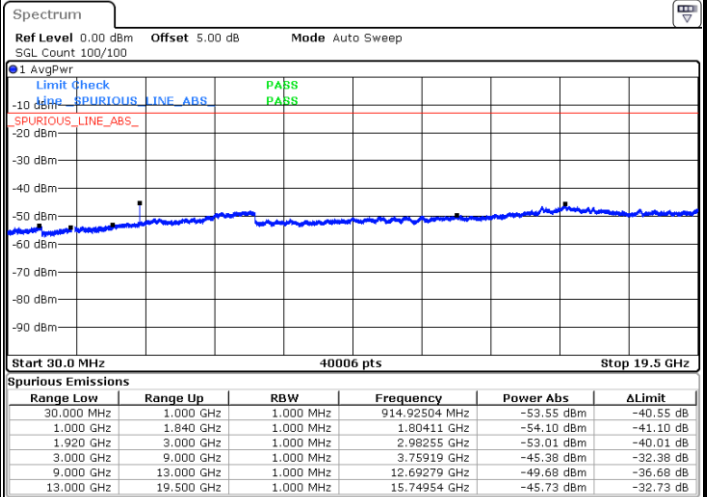

Lowest Channel / 16QAM

Date: 16 SEP 2018 10:13:14

LTE Band 2 / 20MHz

Middle Channel / QPSK

Middle Channel / 16QAM

Date: 16.SEP.2018 10:14:52

Date: 16.SEP.2018 10:15:48

Highest Channel / QPSK

Highest Channel / 16QAM

Date: 16.SEP.2018 10:21:58

Date: 16.SEP.2018 10:22:53

LTE Band 2 / 1.4MHz

Lowest Channel / 64QAM

Middle Channel / 64QAM

Date: 16 SEP.2018 10:59:53

Date: 16 SEP.2018 11:00:49

Highest Channel / 64QAM

Date: 16 SEP.2018 11:01:44

LTE Band 2 / 3MHz

Lowest Channel / 64QAM

Middle Channel / 64QAM

Date: 16 SEP.2018 11:02:39

Date: 16 SEP.2018 11:03:35

Highest Channel / 64QAM