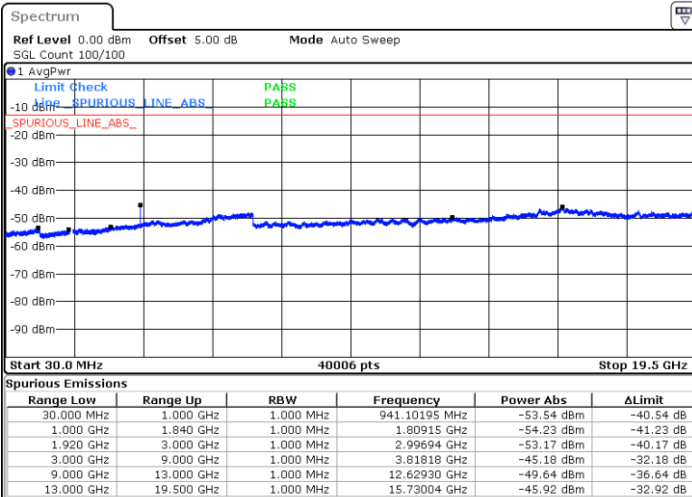

Lowest Channel / 16QAM

Date: 16 SEP 2018 10:13:14

LTE Band 2 / 20MHz

Middle Channel / QPSK

Middle Channel / 16QAM

Date: 16.SEP.2018 10:14:52

Date: 16.SEP.2018 10:15:48

Highest Channel / QPSK

Highest Channel / 16QAM

Date: 16.SEP.2018 10:21:58

Date: 16.SEP.2018 10:22:53

LTE Band 2 / 1.4MHz

Lowest Channel / 64QAM

Middle Channel / 64QAM

Date: 16 SEP.2018 10:59:53

Date: 16 SEP.2018 11:00:49

Highest Channel / 64QAM

Date: 16 SEP.2018 11:01:44

LTE Band 2 / 3MHz

Lowest Channel / 64QAM

Middle Channel / 64QAM

Date: 16 SEP.2018 11:02:39

Date: 16 SEP.2018 11:03:35

Highest Channel / 64QAM