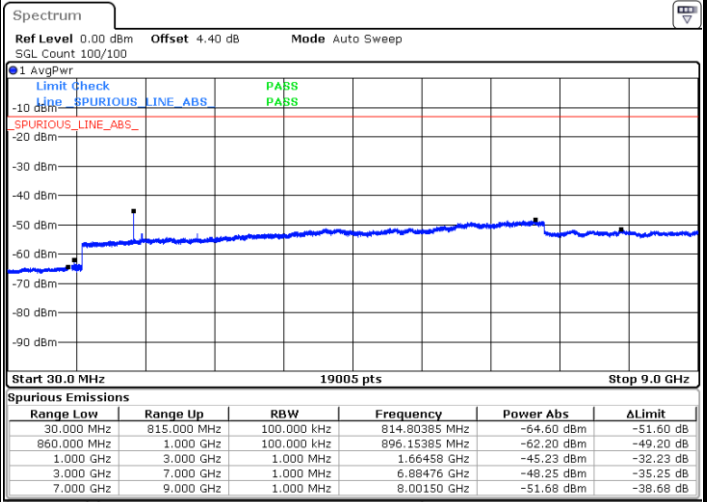

Date: 16.SEP.2018 14:24:23

Date: 16.SEP.2018 14:25:18

LTE Band 5 / 5MHz

Highest Channel / QPSK

Date: 16 SEP 2018 14:33:28

Highest Channel / 16QAM

Date: 16 SEP 2018 14:34:23

LTE Band 5 / 10MHz

Lowest Channel / QPSK

Date: 16 SEP 2018 14:42:32

Lowest Channel / 16QAM

Date: 16 SEP 2018 14:43:27

LTE Band 5 / 10MHz

Middle Channel / QPSK

Middle Channel / 16QAM

Date: 16.SEP.2018 14:45:05

Date: 16.SEP.2018 14:46:00

Highest Channel / QPSK

Highest Channel / 16QAM

Date: 16.SEP.2018 14:54:11

Date: 16.SEP.2018 14:55:06

LTE Band 5 / 1.4MHz

Lowest Channel / 64QAM

Middle Channel / 64QAM

Date: 16 SEP. 2018 15:09:45

Date: 16 SEP. 2018 15:11:02

Highest Channel / 64QAM

Date: 16 SEP. 2018 15:15:35

LTE Band 5 / 3MHz

Lowest Channel / 64QAM

Middle Channel / 64QAM

Date: 16 SEP. 2018 15:20:07