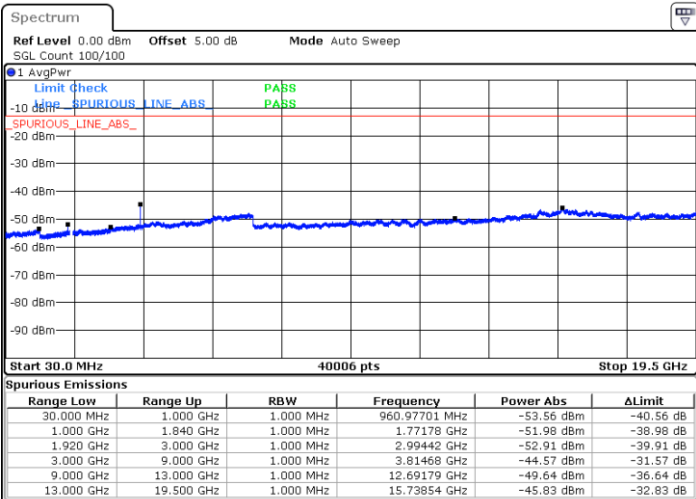

LTE Band 2 / 1.4MHz

Highest Channel / QPSK

Date: 16 SEP 2018 08:42:41

Highest Channel / 16QAM

Date: 16 SEP 2018 08:43:37

LTE Band 2 / 3MHz

Lowest Channel / QPSK

Date: 16 SEP 2018 08:49:49

Lowest Channel / 16QAM

Date: 16 SEP 2018 08:50:45

LTE Band 2 / 3MHz

Middle Channel / QPSK

Middle Channel / 16QAM

Date: 16.SEP.2018 08:52:24

Date: 16.SEP.2018 08:53:20

Highest Channel / QPSK

Highest Channel / 16QAM

Date: 16.SEP.2018 08:59:32

Date: 16.SEP.2018 09:00:28

LTE Band 2 / 5MHz

Lowest Channel / QPSK

Lowest Channel / 16QAM

Date: 16.SEP.2018 09:10:46

Date: 16.SEP.2018 09:11:43