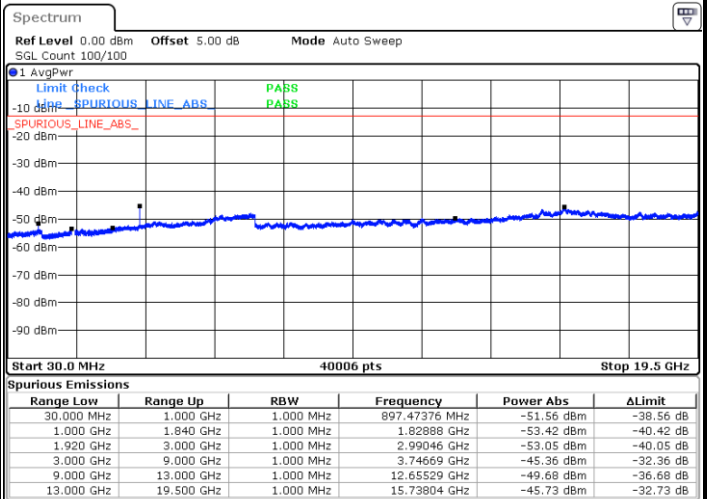

Middle Channel / 16QAM

Date: 16.SEP.2018 09:41:23

Date: 16.SEP.2018 09:42:18

Highest Channel / QPSK

Highest Channel / 16QAM

Date: 16.SEP.2018 09:48:29

Date: 16.SEP.2018 09:49:25

LTE Band 2 / 15MHz

Lowest Channel / QPSK

Lowest Channel / 16QAM

Date: 16.SEP.2018 09:55:35

Date: 16.SEP.2018 09:56:31

Middle Channel / QPSK

Middle Channel / 16QAM

Date: 16.SEP.2018 09:58:09

Date: 16.SEP.2018 09:59:04

LTE Band 2 / 15MHz

Highest Channel / QPSK

Date: 16 SEP 2018 10:05:14

Highest Channel / 16QAM

Date: 16 SEP 2018 10:06:09

LTE Band 2 / 20MHz

Lowest Channel / QPSK

Date: 16 SEP 2018 10:12:19

Lowest Channel / 16QAM

Date: 16 SEP 2018 10:13:14

LTE Band 2 / 20MHz

Middle Channel / QPSK

Middle Channel / 16QAM

Date: 16.SEP.2018 10:14:52

Date: 16.SEP.2018 10:15:48

Highest Channel / QPSK