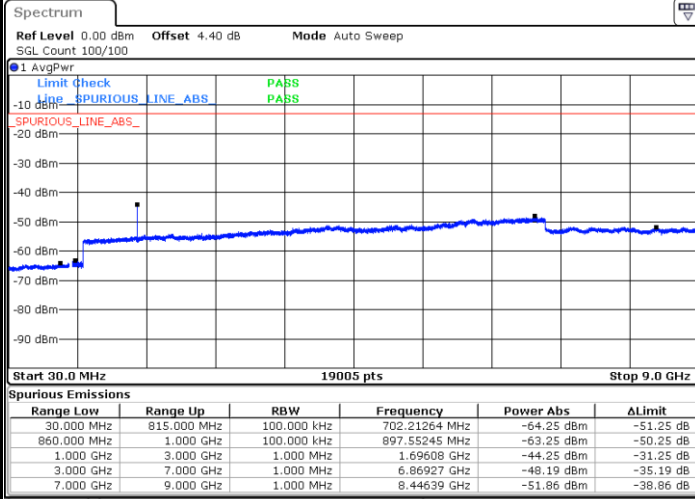

Middle Channel / 64QAM

Date: 16 SEP. 2018 11:13:45

Date: 16 SEP. 2018 11:14:41

Highest Channel / 64QAM

Date: 16 SEP. 2018 11:15:36

LTE Band 5 / 1.4MHz

Lowest Channel / QPSK

Lowest Channel / 16QAM

Date: 16 SEP. 2018 13:40:23

Date: 16 SEP. 2018 13:41:19

Middle Channel / QPSK

Middle Channel / 16QAM

Date: 16 SEP. 2018 13:42:57

Date: 16 SEP. 2018 13:43:52

LTE Band 5 / 1.4MHz

Highest Channel / QPSK

Date: 16 SEP 2018 13:52:02

Highest Channel / 16QAM

Date: 16 SEP 2018 13:52:58

LTE Band 5 / 3MHz

Lowest Channel / QPSK

Date: 16 SEP 2018 14:01:07

Lowest Channel / 16QAM

Date: 16 SEP 2018 14:02:02