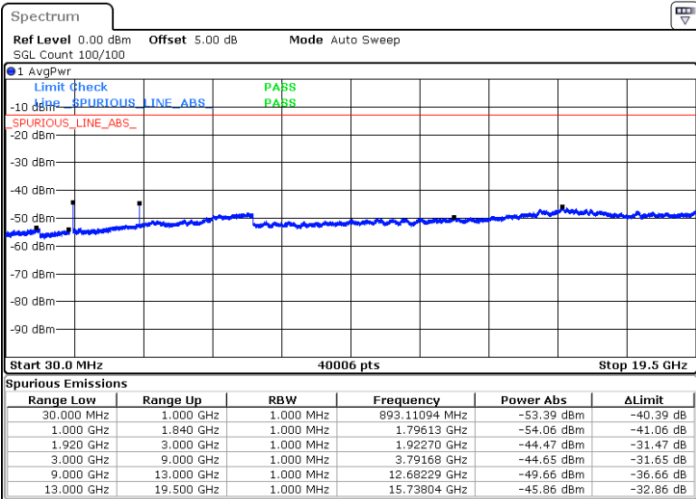

LTE Band 2 / 10MHz

Lowest Channel / 64QAM

Middle Channel / 64QAM

Date: 16 SEP 2018 11:08:11

Date: 16 SEP 2018 11:09:07

Highest Channel / 64QAM

Date: 16 SEP 2018 11:10:03

LTE Band 2 / 15MHz

Lowest Channel / 64QAM

Middle Channel / 64QAM

Date: 16 SEP 2018 11:10:59

Date: 16 SEP 2018 11:11:55

Highest Channel / 64QAM

Date: 16 SEP 2018 11:12:50

LTE Band 2 / 20MHz

Lowest Channel / 64QAM

Middle Channel / 64QAM

Date: 16 SEP. 2018 11:13:45

Date: 16 SEP. 2018 11:14:41

Highest Channel / 64QAM

Date: 16 SEP. 2018 11:15:36

LTE Band 5 / 1.4MHz

Lowest Channel / QPSK

Lowest Channel / 16QAM

Date: 16 SEP. 2018 13:40:23

Date: 16 SEP. 2018 13:41:19

Middle Channel / QPSK

Middle Channel / 16QAM

Date: 16 SEP. 2018 13:42:57

Date: 16 SEP. 2018 13:43:52

LTE Band 5 / 1.4MHz

Highest Channel / QPSK