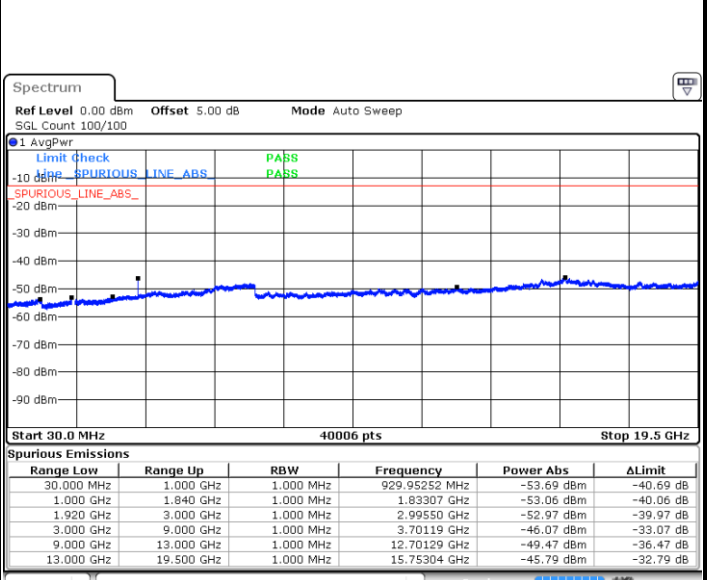

Middle Channel / QPSK

Middle Channel / 16QAM

Date: 16.SEP.2018 09:13:27

Date: 16.SEP.2018 09:14:23

LTE Band 2 / 5MHz

Highest Channel / QPSK

Date: 16 SEP 2018 09:20:36

Highest Channel / 16QAM

Date: 16 SEP 2018 09:21:32

LTE Band 2 / 10MHz

Lowest Channel / QPSK

Date: 16 SEP 2018 09:27:43

Lowest Channel / 16QAM

Date: 16 SEP 2018 09:28:39

LTE Band 2 / 10MHz

Middle Channel / QPSK

Middle Channel / 16QAM

Date: 16.SEP.2018 09:41:23

Date: 16.SEP.2018 09:42:18

Highest Channel / QPSK

Highest Channel / 16QAM

Date: 16.SEP.2018 09:48:29

Date: 16.SEP.2018 09:49:25

LTE Band 2 / 15MHz