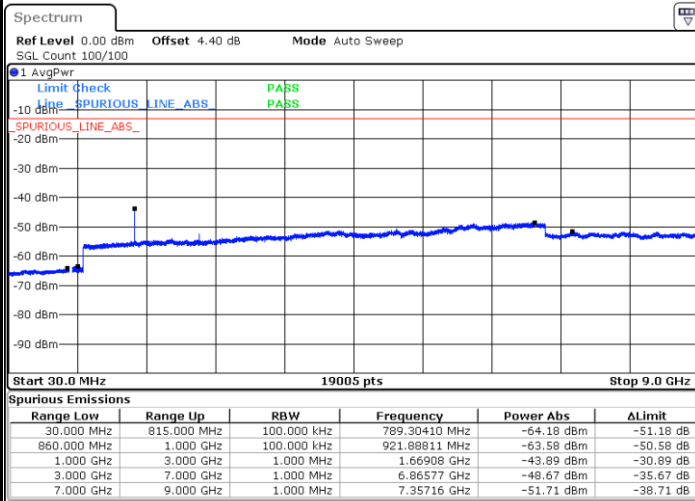

LTE Band 5 / 3MHz

Middle Channel / QPSK

Middle Channel / 16QAM

Date: 16.SEP.2018 14:03:40

Date: 16.SEP.2018 14:04:35

Highest Channel / QPSK

Highest Channel / 16QAM

Date: 16.SEP.2018 14:12:45

Date: 16.SEP.2018 14:13:40

LTE Band 5 / 5MHz

Lowest Channel / QPSK

Lowest Channel / 16QAM

Date: 16.SEP.2018 14:21:50

Date: 16.SEP.2018 14:22:45

Middle Channel / QPSK

Middle Channel / 16QAM

Date: 16.SEP.2018 14:24:23

Date: 16.SEP.2018 14:25:18

LTE Band 5 / 5MHz

Highest Channel / QPSK

Date: 16 SEP 2018 14:33:28

Highest Channel / 16QAM

Date: 16 SEP 2018 14:34:23

LTE Band 5 / 10MHz