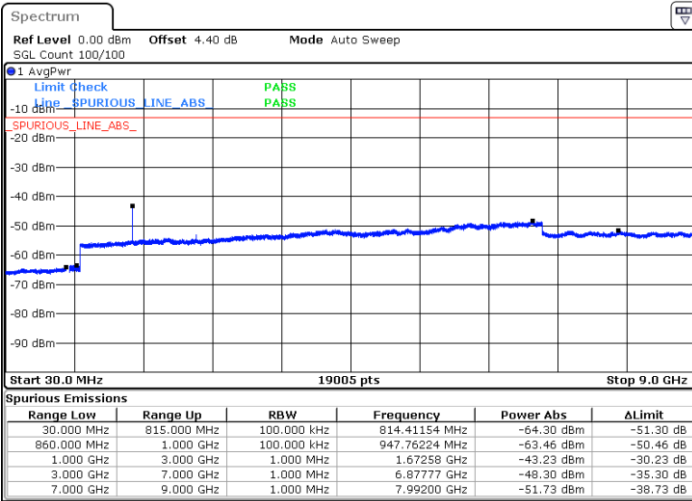

Lowest Channel / 64QAM

Middle Channel / 64QAM

Date: 16 SEP 2018 11:10:59

Date: 16 SEP 2018 11:11:55

Highest Channel / 64QAM

Date: 16 SEP 2018 11:12:50

LTE Band 2 / 20MHz

Lowest Channel / 64QAM

Middle Channel / 64QAM

Date: 16 SEP. 2018 11:13:45

Date: 16 SEP. 2018 11:14:41

Highest Channel / 64QAM

Date: 16 SEP. 2018 11:15:36

LTE Band 5 / 1.4MHz

Lowest Channel / QPSK

Lowest Channel / 16QAM

Date: 16 SEP. 2018 13:40:23

Date: 16 SEP. 2018 13:41:19

Middle Channel / QPSK

Middle Channel / 16QAM

Date: 16 SEP. 2018 13:42:57

Date: 16 SEP. 2018 13:43:52

LTE Band 5 / 1.4MHz

Highest Channel / QPSK