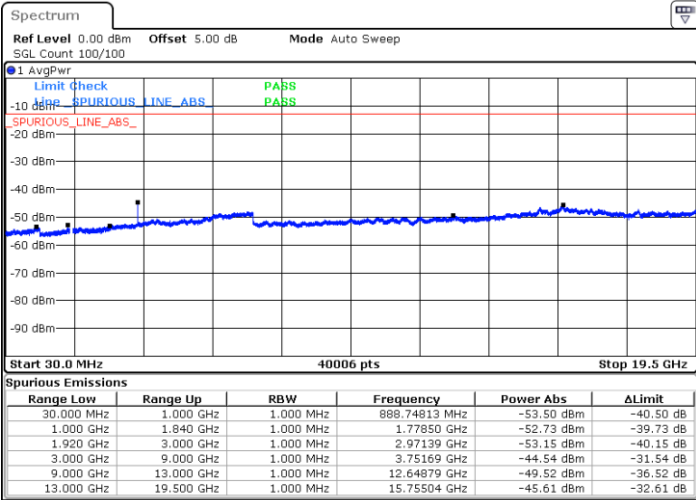

Middle Channel / QPSK

Middle Channel / 16QAM

Date: 16.SEP.2018 09:13:27

Date: 16.SEP.2018 09:14:23

LTE Band 2 / 5MHz

Highest Channel / QPSK

Date: 16 SEP 2018 09:20:36

Highest Channel / 16QAM

Date: 16 SEP 2018 09:21:32

LTE Band 2 / 10MHz

Lowest Channel / QPSK

Date: 16 SEP 2018 09:27:43

Lowest Channel / 16QAM

Date: 16 SEP 2018 09:28:39

LTE Band 2 / 10MHz

Middle Channel / QPSK

Middle Channel / 16QAM

Date: 16.SEP.2018 09:41:23

Date: 16.SEP.2018 09:42:18

Highest Channel / QPSK

Highest Channel / 16QAM

Date: 16.SEP.2018 09:48:29

Date: 16.SEP.2018 09:49:25

LTE Band 2 / 15MHz