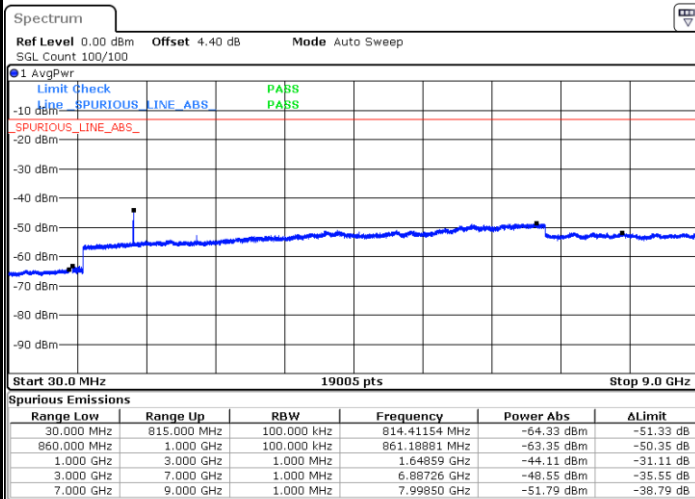

Date: 16 SEP. 2018 13:40:23

Date: 16 SEP. 2018 13:41:19

Middle Channel / QPSK

Middle Channel / 16QAM

Date: 16 SEP. 2018 13:42:57

Date: 16 SEP. 2018 13:43:52

LTE Band 5 / 1.4MHz

Highest Channel / QPSK

Date: 16 SEP 2018 13:52:02

Highest Channel / 16QAM

Date: 16 SEP 2018 13:52:58

LTE Band 5 / 3MHz

Lowest Channel / QPSK

Date: 16 SEP 2018 14:01:07

Lowest Channel / 16QAM

Date: 16 SEP 2018 14:02:02

LTE Band 5 / 3MHz

Middle Channel / QPSK

Middle Channel / 16QAM

Date: 16.SEP.2018 14:03:40

Date: 16.SEP.2018 14:04:35

Highest Channel / QPSK

Highest Channel / 16QAM

Date: 16.SEP.2018 14:12:45