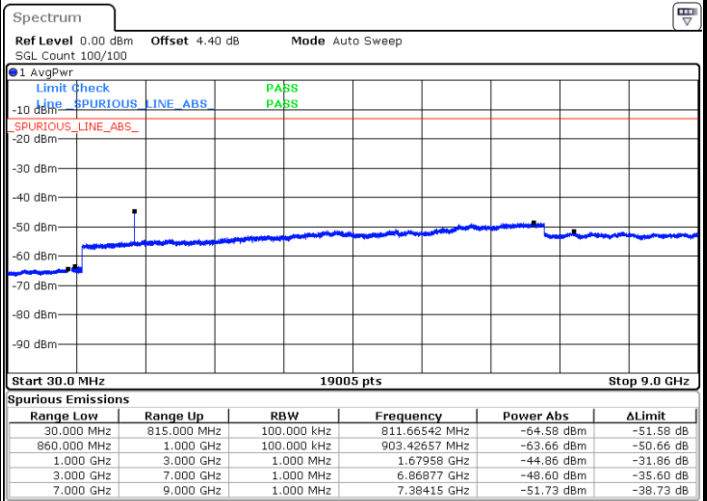

Date: 16.SEP.2018 14:24:23

Date: 16.SEP.2018 14:25:18

LTE Band 5 / 5MHz

Highest Channel / QPSK

Date: 16 SEP 2018 14:33:28

Highest Channel / 16QAM

Date: 16 SEP 2018 14:34:23

LTE Band 5 / 10MHz

Lowest Channel / QPSK

Date: 16 SEP 2018 14:42:32

Lowest Channel / 16QAM

Date: 16 SEP 2018 14:43:27

LTE Band 5 / 10MHz

Middle Channel / QPSK

Middle Channel / 16QAM

Date: 16.SEP.2018 14:45:05

Date: 16.SEP.2018 14:46:00

Highest Channel / QPSK

Highest Channel / 16QAM

Date: 16.SEP.2018 14:54:11

Date: 16.SEP.2018 14:55:06

LTE Band 5 / 1.4MHz

Lowest Channel / 64QAM

Middle Channel / 64QAM

Date: 16 SEP. 2018 15:09:45

Date: 16 SEP. 2018 15:11:02

Highest Channel / 64QAM

Date: 16 SEP. 2018 15:15:35

LTE Band 5 / 3MHz

Lowest Channel / 64QAM

Middle Channel / 64QAM

Date: 16 SEP. 2018 15:20:07