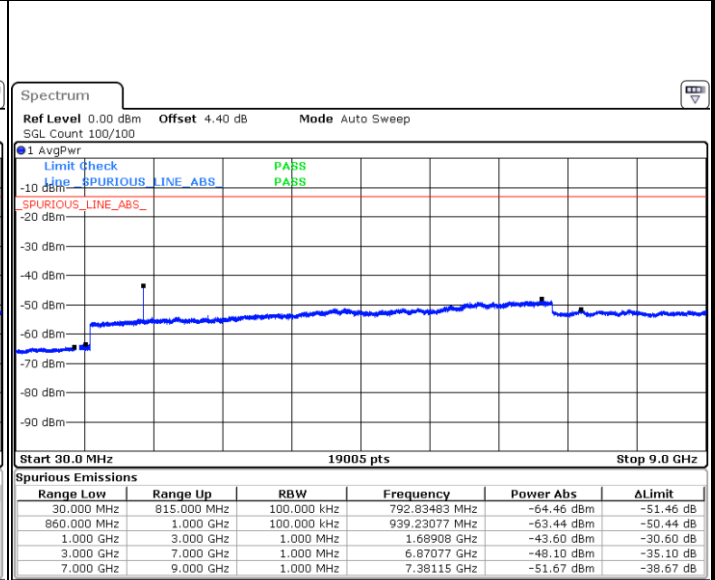

Date: 16.SEP.2018 14:13:40

LTE Band 5 / 5MHz

Lowest Channel / QPSK

Lowest Channel / 16QAM

Date: 16.SEP.2018 14:21:50

Date: 16.SEP.2018 14:22:45

Middle Channel / QPSK

Middle Channel / 16QAM

Date: 16.SEP.2018 14:24:23

Date: 16.SEP.2018 14:25:18

LTE Band 5 / 5MHz

Highest Channel / QPSK

Date: 16 SEP 2018 14:33:28

Highest Channel / 16QAM

Date: 16 SEP 2018 14:34:23

LTE Band 5 / 10MHz

Lowest Channel / QPSK

Date: 16 SEP 2018 14:42:32

Lowest Channel / 16QAM

Date: 16 SEP 2018 14:43:27

LTE Band 5 / 10MHz

Middle Channel / QPSK

Middle Channel / 16QAM

Date: 16.SEP.2018 14:45:05

Date: 16.SEP.2018 14:46:00

Highest Channel / QPSK

Highest Channel / 16QAM

Date: 16.SEP.2018 14:54:11

Date: 16.SEP.2018 14:55:06

LTE Band 5 / 1.4MHz

Lowest Channel / 64QAM

Middle Channel / 64QAM