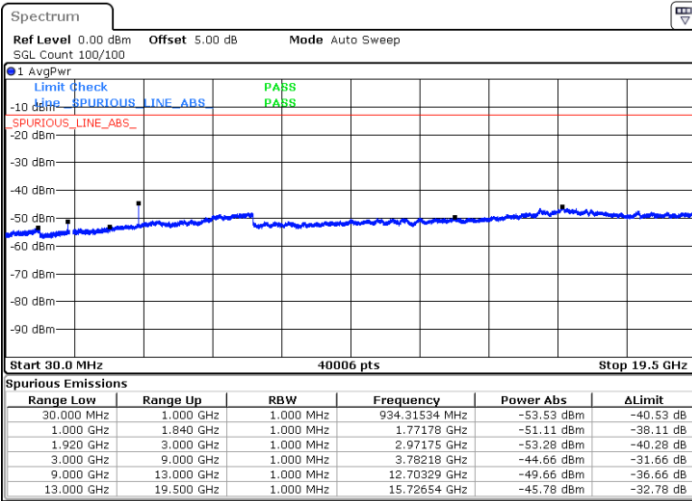

Lowest Channel / 64QAM

Middle Channel / 64QAM

Date: 16 SEP 2018 11:10:59

Date: 16 SEP 2018 11:11:55

Highest Channel / 64QAM

Date: 16 SEP 2018 11:12:50

LTE Band 2 / 20MHz

Lowest Channel / 64QAM

Middle Channel / 64QAM

Date: 16 SEP. 2018 11:13:45

Date: 16 SEP. 2018 11:14:41

Highest Channel / 64QAM

Date: 16 SEP. 2018 11:15:36

LTE Band 5 / 1.4MHz

Lowest Channel / QPSK

Lowest Channel / 16QAM

Date: 16 SEP. 2018 13:40:23

Date: 16 SEP. 2018 13:41:19

Middle Channel / QPSK

Middle Channel / 16QAM

Date: 16 SEP. 2018 13:42:57

Date: 16 SEP. 2018 13:43:52

LTE Band 5 / 1.4MHz

Highest Channel / QPSK