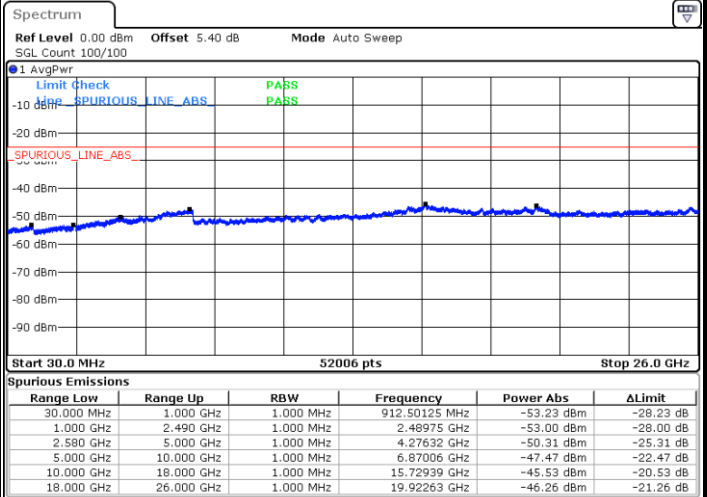

Date: 16 SEP. 2018 15:21:24

Highest Channel / 64QAM

Date: 16 SEP. 2018 15:25:56

LTE Band 5 / 5MHz

Lowest Channel / 64QAM

Middle Channel / 64QAM

Date: 16 SEP. 2018 15:30:28

Date: 16 SEP. 2018 15:31:45

Highest Channel / 64QAM

Date: 16 SEP. 2018 15:48:27

LTE Band 5 / 10MHz

Lowest Channel / 64QAM

Middle Channel / 64QAM

Date: 16 SEP. 2018 15:53:00

Date: 16 SEP. 2018 15:54:16

Highest Channel / 64QAM

Date: 16 SEP. 2018 15:58:49

LTE Band 7 / 5MHz

Lowest Channel / QPSK

Lowest Channel / 16QAM

Date: 19.SEP.2018 09:15:31

Date: 19.SEP.2018 09:14:37

Middle Channel / QPSK

Middle Channel / 16QAM