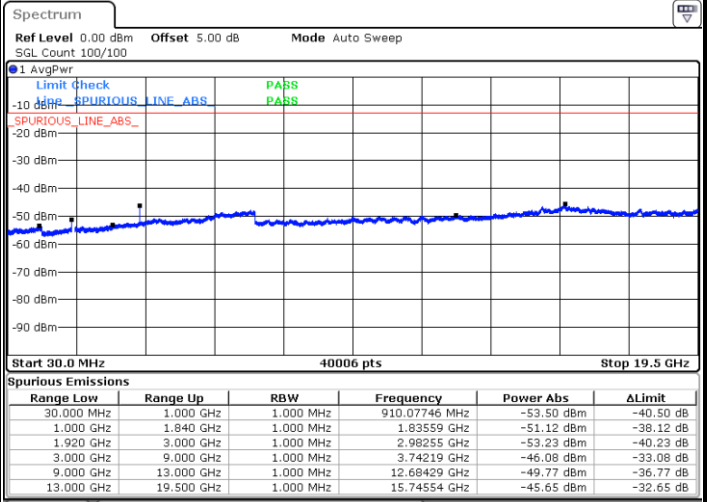

LTE Band 2 / 10MHz

Lowest Channel / 64QAM

Middle Channel / 64QAM

Date: 16 SEP 2018 11:08:11

Date: 16 SEP 2018 11:09:07

Highest Channel / 64QAM

Date: 16 SEP 2018 11:10:03

LTE Band 2 / 15MHz

Lowest Channel / 64QAM

Middle Channel / 64QAM

Date: 16 SEP 2018 11:10:59

Date: 16 SEP 2018 11:11:55

Highest Channel / 64QAM

Date: 16 SEP 2018 11:12:50

LTE Band 2 / 20MHz

Lowest Channel / 64QAM

Middle Channel / 64QAM

Date: 16 SEP. 2018 11:13:45

Date: 16 SEP. 2018 11:14:41

Highest Channel / 64QAM

Date: 16 SEP. 2018 11:15:36

LTE Band 5 / 1.4MHz

Lowest Channel / QPSK

Lowest Channel / 16QAM