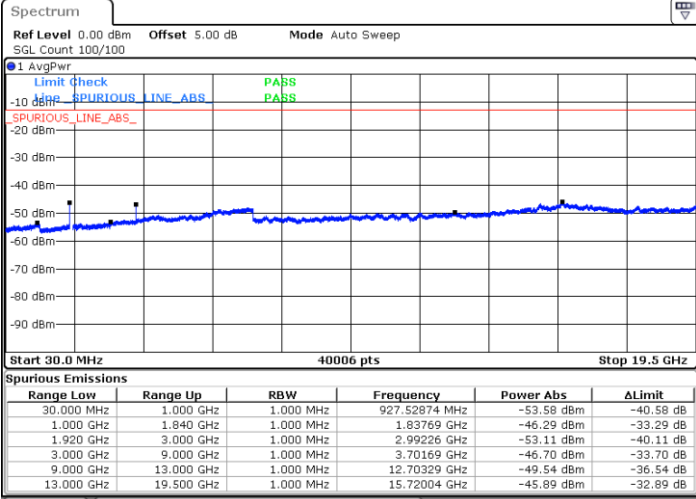

Date: 16 SEP.2018 11:04:30

LTE Band 2 / 5MHz

Lowest Channel / 64QAM

Middle Channel / 64QAM

Date: 16 SEP.2018 11:05:25

Date: 16 SEP.2018 11:06:21

Highest Channel / 64QAM

Date: 16 SEP.2018 11:07:16

LTE Band 2 / 10MHz

Lowest Channel / 64QAM

Middle Channel / 64QAM

Date: 16 SEP 2018 11:08:11

Date: 16 SEP 2018 11:09:07

Highest Channel / 64QAM

Date: 16 SEP 2018 11:10:03

LTE Band 2 / 15MHz

Lowest Channel / 64QAM

Middle Channel / 64QAM

Date: 16 SEP 2018 11:10:59

Date: 16 SEP 2018 11:11:55

Highest Channel / 64QAM

Date: 16 SEP 2018 11:12:50

LTE Band 2 / 20MHz

Lowest Channel / 64QAM

Middle Channel / 64QAM

Date: 16 SEP. 2018 11:13:45

Date: 16 SEP. 2018 11:14:41

Highest Channel / 64QAM

Date: 16 SEP. 2018 11:15:36

LTE Band 5 / 1.4MHz

Lowest Channel / QPSK

Lowest Channel / 16QAM