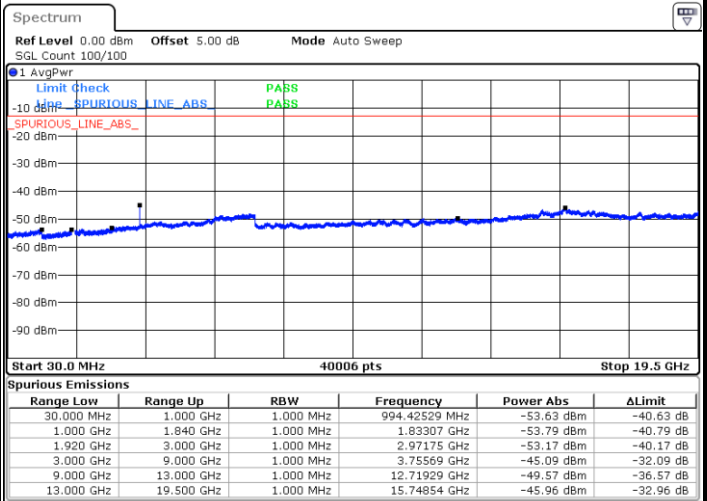

Lowest Channel / 16QAM

Date: 16 SEP 2018 08:50:45

LTE Band 2 / 3MHz

Middle Channel / QPSK

Middle Channel / 16QAM

Date: 16.SEP.2018 08:52:24

Date: 16.SEP.2018 08:53:20

Highest Channel / QPSK

Highest Channel / 16QAM

Date: 16.SEP.2018 08:59:32

Date: 16.SEP.2018 09:00:28

LTE Band 2 / 5MHz

Lowest Channel / QPSK

Lowest Channel / 16QAM

Date: 16.SEP.2018 09:10:46

Date: 16.SEP.2018 09:11:43

Middle Channel / QPSK

Middle Channel / 16QAM

Date: 16.SEP.2018 09:13:27

Date: 16.SEP.2018 09:14:23

LTE Band 2 / 5MHz

Highest Channel / QPSK

Date: 16 SEP 2018 09:20:36

Highest Channel / 16QAM