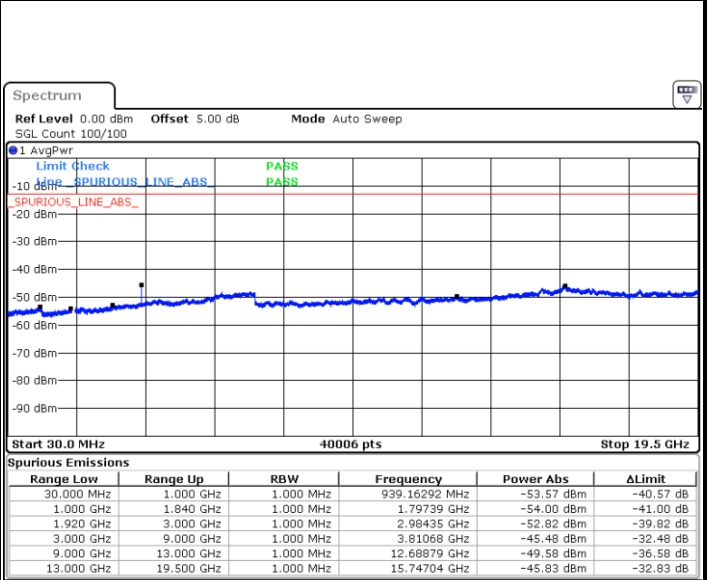

Highest Channel / 16QAM

Date: 16.SEP.2018 08:59:32

Date: 16.SEP.2018 09:00:28

LTE Band 2 / 5MHz

Lowest Channel / QPSK

Lowest Channel / 16QAM

Date: 16.SEP.2018 09:10:46

Date: 16.SEP.2018 09:11:43

Middle Channel / QPSK

Middle Channel / 16QAM

Date: 16.SEP.2018 09:13:27

Date: 16.SEP.2018 09:14:23

LTE Band 2 / 5MHz

Highest Channel / QPSK

Date: 16 SEP 2018 09:20:36

Highest Channel / 16QAM

Date: 16 SEP 2018 09:21:32

LTE Band 2 / 10MHz

Lowest Channel / QPSK

Date: 16 SEP 2018 09:27:43

Lowest Channel / 16QAM

Date: 16 SEP 2018 09:28:39

LTE Band 2 / 10MHz

Middle Channel / QPSK

Middle Channel / 16QAM

Date: 16.SEP.2018 09:41:23

Date: 16.SEP.2018 09:42:18

Highest Channel / QPSK

Highest Channel / 16QAM

Date: 16.SEP.2018 09:48:29

Date: 16.SEP.2018 09:49:25

LTE Band 2 / 15MHz