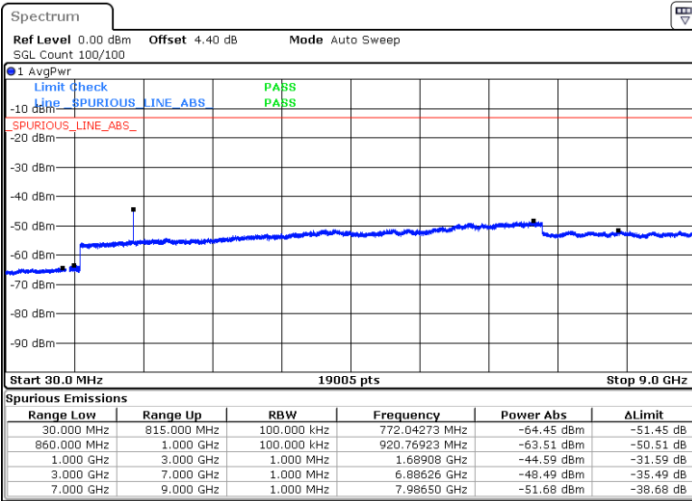

Date: 16.SEP.2018 14:46:00

Highest Channel / QPSK

Highest Channel / 16QAM

Date: 16.SEP.2018 14:54:11

Date: 16.SEP.2018 14:55:06

LTE Band 5 / 1.4MHz

Lowest Channel / 64QAM

Middle Channel / 64QAM

Date: 16 SEP. 2018 15:09:45

Date: 16 SEP. 2018 15:11:02

Highest Channel / 64QAM

Date: 16 SEP. 2018 15:15:35

LTE Band 5 / 3MHz

Lowest Channel / 64QAM

Middle Channel / 64QAM

Date: 16 SEP. 2018 15:20:07

Date: 16 SEP. 2018 15:21:24

Highest Channel / 64QAM

Date: 16 SEP. 2018 15:25:56

LTE Band 5 / 5MHz

Lowest Channel / 64QAM

Middle Channel / 64QAM

Date: 16 SEP. 2018 15:30:28

Date: 16 SEP. 2018 15:31:45

Highest Channel / 64QAM

Date: 16 SEP. 2018 15:48:27

LTE Band 5 / 10MHz

Lowest Channel / 64QAM

Middle Channel / 64QAM

Date: 16 SEP. 2018 15:53:00

Date: 16 SEP. 2018 15:54:16

Highest Channel / 64QAM