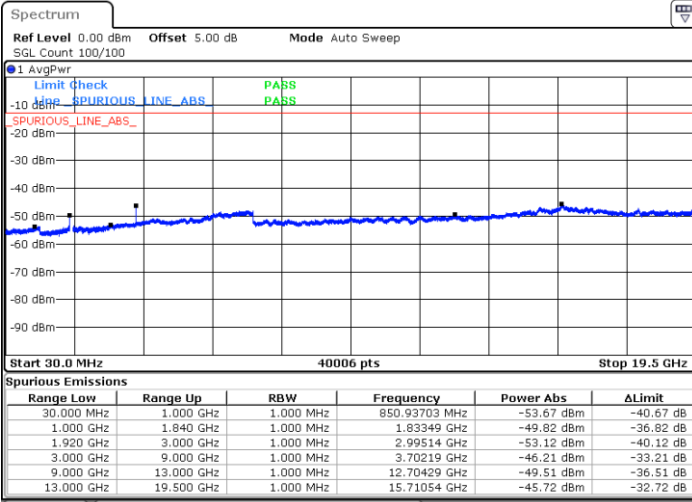

LTE Band 2 / 10MHz

Lowest Channel / 64QAM

Middle Channel / 64QAM

Date: 16 SEP 2018 11:08:11

Date: 16 SEP 2018 11:09:07

Highest Channel / 64QAM

Date: 16 SEP 2018 11:10:03

LTE Band 2 / 15MHz

Lowest Channel / 64QAM

Middle Channel / 64QAM

Date: 16 SEP 2018 11:10:59

Date: 16 SEP 2018 11:11:55

Highest Channel / 64QAM

Date: 16 SEP 2018 11:12:50

LTE Band 2 / 20MHz

Lowest Channel / 64QAM

Middle Channel / 64QAM

Date: 16 SEP. 2018 11:13:45

Date: 16 SEP. 2018 11:14:41

Highest Channel / 64QAM

Date: 16 SEP. 2018 11:15:36

LTE Band 5 / 1.4MHz

Lowest Channel / QPSK

Lowest Channel / 16QAM