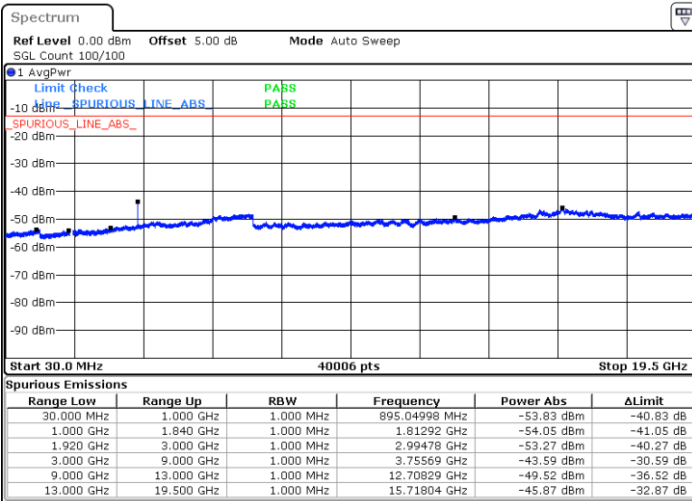

Highest Channel / 16QAM

Date: 16.SEP.2018 08:59:32

Date: 16.SEP.2018 09:00:28

LTE Band 2 / 5MHz

Lowest Channel / QPSK

Lowest Channel / 16QAM

Date: 16.SEP.2018 09:10:46

Date: 16.SEP.2018 09:11:43

Middle Channel / QPSK

Middle Channel / 16QAM

Date: 16.SEP.2018 09:13:27

Date: 16.SEP.2018 09:14:23

LTE Band 2 / 5MHz

Highest Channel / QPSK

Date: 16 SEP 2018 09:20:36

Highest Channel / 16QAM