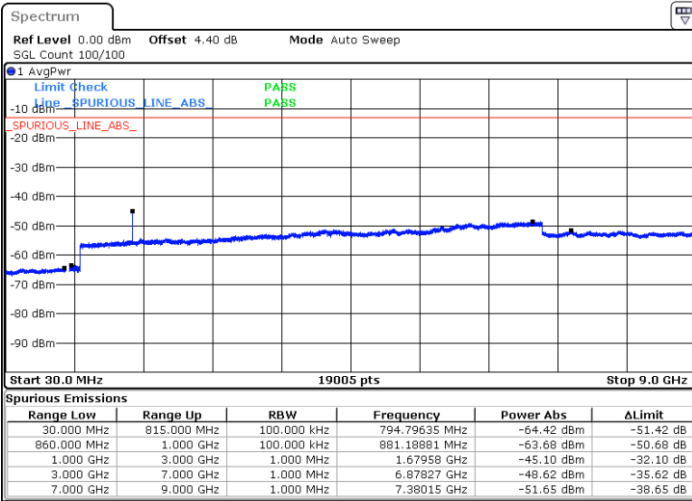

Date: 16 SEP. 2018 15:21:24

Highest Channel / 64QAM

Date: 16 SEP. 2018 15:25:56

LTE Band 5 / 5MHz

Lowest Channel / 64QAM

Middle Channel / 64QAM

Date: 16 SEP. 2018 15:30:28

Date: 16 SEP. 2018 15:31:45

Highest Channel / 64QAM

Date: 16 SEP. 2018 15:48:27

LTE Band 5 / 10MHz

Lowest Channel / 64QAM

Middle Channel / 64QAM

Date: 16 SEP. 2018 15:53:00

Date: 16 SEP. 2018 15:54:16

Highest Channel / 64QAM

Date: 16 SEP. 2018 15:58:49

LTE Band 7 / 5MHz

Lowest Channel / QPSK

Lowest Channel / 16QAM

Date: 19.SEP.2018 09:15:31

Date: 19.SEP.2018 09:14:37

Middle Channel / QPSK

Middle Channel / 16QAM