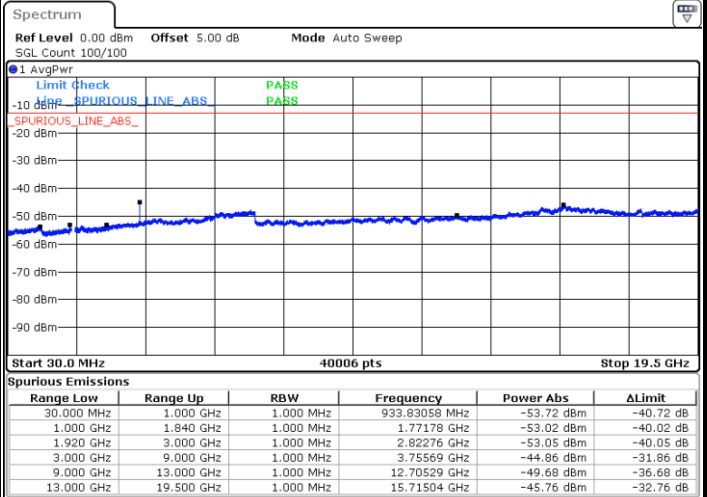

Highest Channel / 16QAM

Date: 16.SEP.2018 10:21:58

Date: 16.SEP.2018 10:22:53

LTE Band 2 / 1.4MHz

Lowest Channel / 64QAM

Middle Channel / 64QAM

Date: 16 SEP.2018 10:59:53

Date: 16 SEP.2018 11:00:49

Highest Channel / 64QAM

Date: 16 SEP.2018 11:01:44

LTE Band 2 / 3MHz

Lowest Channel / 64QAM

Middle Channel / 64QAM

Date: 16 SEP.2018 11:02:39

Date: 16 SEP.2018 11:03:35

Highest Channel / 64QAM

Date: 16 SEP.2018 11:04:30

LTE Band 2 / 5MHz

Lowest Channel / 64QAM

Middle Channel / 64QAM

Date: 16 SEP.2018 11:05:25

Date: 16 SEP.2018 11:06:21

Highest Channel / 64QAM

Date: 16 SEP.2018 11:07:16