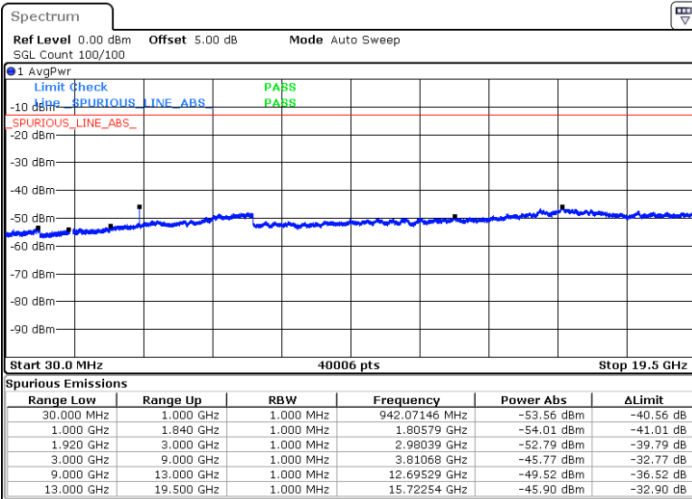

Highest Channel / 64QAM

Date: 16 SEP.2018 11:01:44

LTE Band 2 / 3MHz

Lowest Channel / 64QAM

Middle Channel / 64QAM

Date: 16 SEP.2018 11:02:39

Date: 16 SEP.2018 11:03:35

Highest Channel / 64QAM

Date: 16 SEP.2018 11:04:30

LTE Band 2 / 5MHz

Lowest Channel / 64QAM

Middle Channel / 64QAM

Date: 16 SEP.2018 11:05:25

Date: 16 SEP.2018 11:06:21

Highest Channel / 64QAM

Date: 16 SEP.2018 11:07:16

LTE Band 2 / 10MHz

Lowest Channel / 64QAM

Middle Channel / 64QAM

Date: 16 SEP 2018 11:08:11

Date: 16 SEP 2018 11:09:07

Highest Channel / 64QAM

Date: 16 SEP 2018 11:10:03

LTE Band 2 / 15MHz

Lowest Channel / 64QAM

Middle Channel / 64QAM

Date: 16 SEP 2018 11:10:59

Date: 16 SEP 2018 11:11:55

Highest Channel / 64QAM

Date: 16 SEP 2018 11:12:50

LTE Band 2 / 20MHz

Lowest Channel / 64QAM