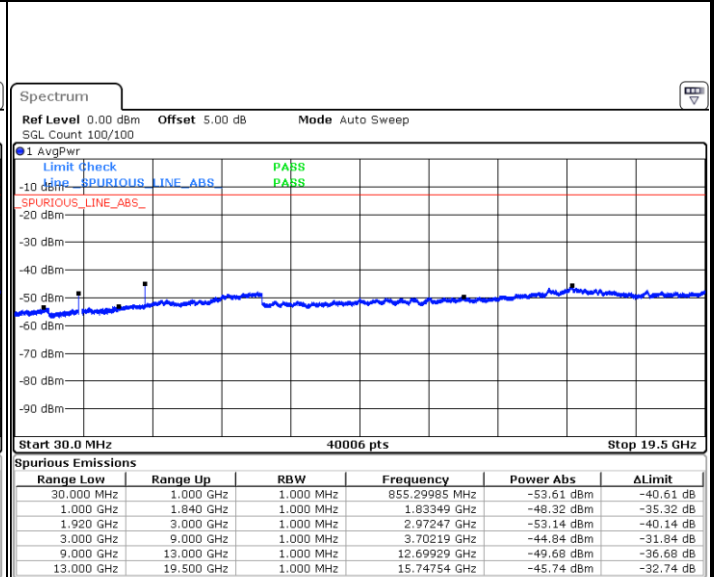

LTE Band 2 / 15MHz

Highest Channel / QPSK

Date: 16 SEP 2018 10:05:14

Highest Channel / 16QAM

Date: 16 SEP 2018 10:06:09

LTE Band 2 / 20MHz

Lowest Channel / QPSK

Date: 16 SEP 2018 10:12:19

Lowest Channel / 16QAM

Date: 16 SEP 2018 10:13:14

LTE Band 2 / 20MHz

Middle Channel / QPSK

Middle Channel / 16QAM

Date: 16.SEP.2018 10:14:52

Date: 16.SEP.2018 10:15:48

Highest Channel / QPSK

Highest Channel / 16QAM

Date: 16.SEP.2018 10:21:58

Date: 16.SEP.2018 10:22:53

LTE Band 2 / 1.4MHz

Lowest Channel / 64QAM

Middle Channel / 64QAM

Date: 16 SEP.2018 10:59:53

Date: 16 SEP.2018 11:00:49