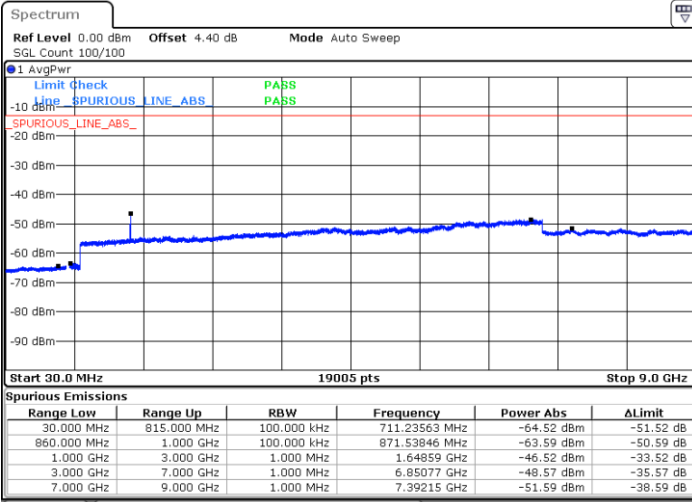

Lowest Channel / QPSK

Date: 16 SEP 2018 14:42:32

Lowest Channel / 16QAM

Date: 16 SEP 2018 14:43:27

LTE Band 5 / 10MHz

Middle Channel / QPSK

Middle Channel / 16QAM

Date: 16.SEP.2018 14:45:05

Date: 16.SEP.2018 14:46:00

Highest Channel / QPSK

Highest Channel / 16QAM

Date: 16.SEP.2018 14:54:11

Date: 16.SEP.2018 14:55:06

LTE Band 5 / 1.4MHz

Lowest Channel / 64QAM

Middle Channel / 64QAM

Date: 16 SEP. 2018 15:09:45

Date: 16 SEP. 2018 15:11:02

Highest Channel / 64QAM

Date: 16 SEP. 2018 15:15:35

LTE Band 5 / 3MHz

Lowest Channel / 64QAM

Middle Channel / 64QAM

Date: 16 SEP. 2018 15:20:07

Date: 16 SEP. 2018 15:21:24

Highest Channel / 64QAM

Date: 16 SEP. 2018 15:25:56

LTE Band 5 / 5MHz

Lowest Channel / 64QAM

Middle Channel / 64QAM

Date: 16 SEP. 2018 15:30:28

Date: 16 SEP. 2018 15:31:45