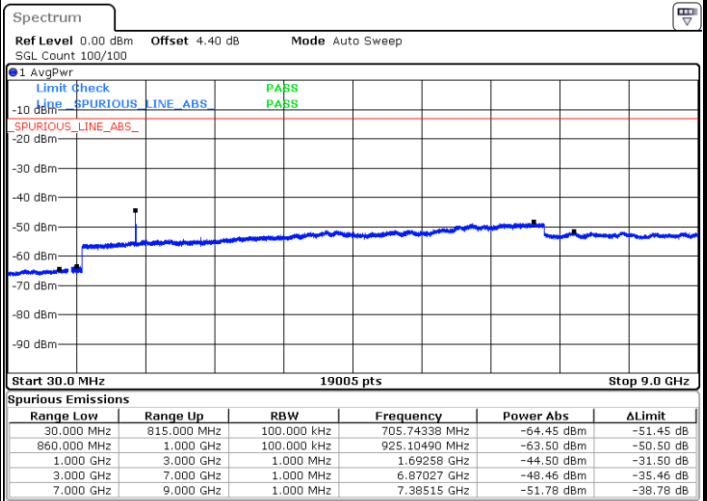

Date: 16 SEP 2018 13:52:02

Highest Channel / 16QAM

Date: 16 SEP 2018 13:52:58

LTE Band 5 / 3MHz

Lowest Channel / QPSK

Date: 16 SEP 2018 14:01:07

Lowest Channel / 16QAM

Date: 16 SEP 2018 14:02:02

LTE Band 5 / 3MHz

Middle Channel / QPSK

Middle Channel / 16QAM

Date: 16.SEP.2018 14:03:40

Date: 16.SEP.2018 14:04:35

Highest Channel / QPSK

Highest Channel / 16QAM

Date: 16.SEP.2018 14:12:45

Date: 16.SEP.2018 14:13:40

LTE Band 5 / 5MHz

Lowest Channel / QPSK

Lowest Channel / 16QAM

Date: 16.SEP.2018 14:21:50

Date: 16.SEP.2018 14:22:45

Middle Channel / QPSK

Middle Channel / 16QAM

Date: 16.SEP.2018 14:24:23

Date: 16.SEP.2018 14:25:18

LTE Band 5 / 5MHz

Highest Channel / QPSK

Date: 16 SEP 2018 14:33:28

Highest Channel / 16QAM

Date: 16 SEP 2018 14:34:23

LTE Band 5 / 10MHz