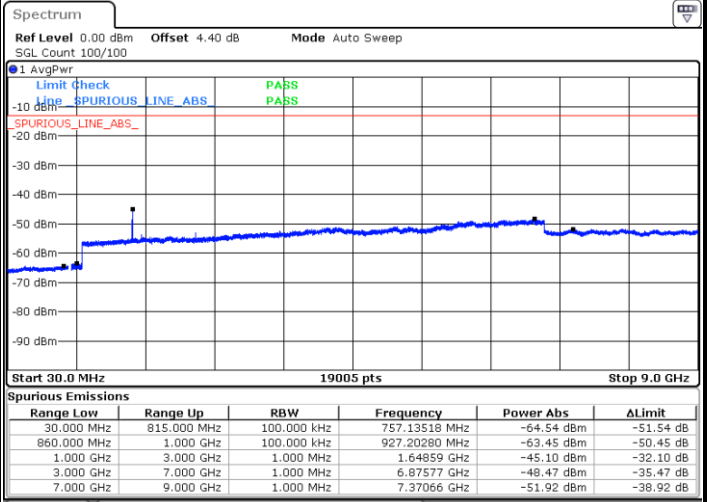

Lowest Channel / 64QAM

Middle Channel / 64QAM

Date: 16 SEP 2018 11:10:59

Date: 16 SEP 2018 11:11:55

Highest Channel / 64QAM

Date: 16 SEP 2018 11:12:50

LTE Band 2 / 20MHz

Lowest Channel / 64QAM

Middle Channel / 64QAM

Date: 16 SEP. 2018 11:13:45

Date: 16 SEP. 2018 11:14:41

Highest Channel / 64QAM

Date: 16 SEP. 2018 11:15:36

LTE Band 5 / 1.4MHz

Lowest Channel / QPSK

Lowest Channel / 16QAM

Date: 16 SEP. 2018 13:40:23

Date: 16 SEP. 2018 13:41:19

Middle Channel / QPSK

Middle Channel / 16QAM

Date: 16 SEP. 2018 13:42:57

Date: 16 SEP. 2018 13:43:52

LTE Band 5 / 1.4MHz

Highest Channel / QPSK

Date: 16 SEP 2018 13:52:02

Highest Channel / 16QAM

Date: 16 SEP 2018 13:52:58

LTE Band 5 / 3MHz

Lowest Channel / QPSK

Date: 16 SEP 2018 14:01:07

Lowest Channel / 16QAM

Date: 16 SEP 2018 14:02:02