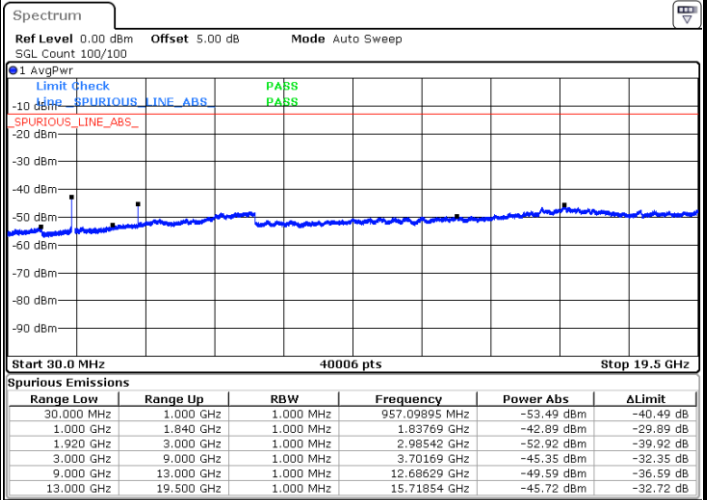

LTE Band 2 / 15MHz

Lowest Channel / QPSK

Lowest Channel / 16QAM

Date: 16.SEP.2018 09:55:35

Date: 16.SEP.2018 09:56:31