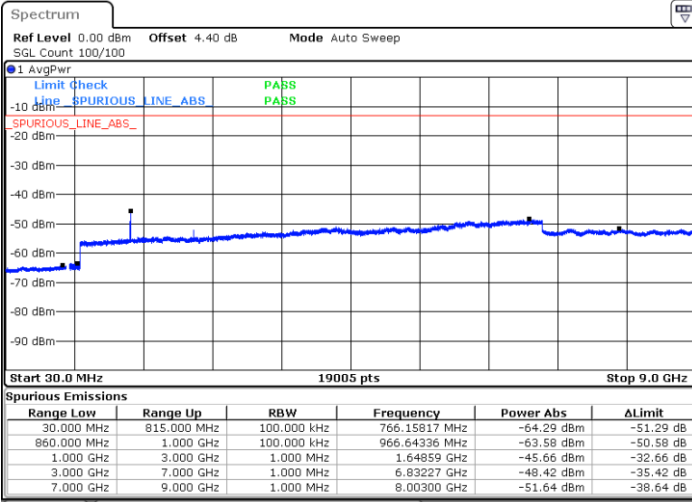

Date: 16.SEP.2018 14:46:00

Highest Channel / QPSK

Highest Channel / 16QAM

Date: 16.SEP.2018 14:54:11

Date: 16.SEP.2018 14:55:06

LTE Band 5 / 1.4MHz

Lowest Channel / 64QAM

Middle Channel / 64QAM

Date: 16 SEP. 2018 15:09:45

Date: 16 SEP. 2018 15:11:02

Highest Channel / 64QAM

Date: 16 SEP. 2018 15:15:35

LTE Band 5 / 3MHz

Lowest Channel / 64QAM

Middle Channel / 64QAM

Date: 16 SEP. 2018 15:20:07

Date: 16 SEP. 2018 15:21:24

Highest Channel / 64QAM

Date: 16 SEP. 2018 15:25:56

LTE Band 5 / 5MHz

Lowest Channel / 64QAM

Middle Channel / 64QAM

Date: 16 SEP. 2018 15:30:28

Date: 16 SEP. 2018 15:31:45

Highest Channel / 64QAM

Date: 16 SEP. 2018 15:48:27

LTE Band 5 / 10MHz

Lowest Channel / 64QAM

Middle Channel / 64QAM

Date: 16 SEP. 2018 15:53:00

Date: 16 SEP. 2018 15:54:16

Highest Channel / 64QAM