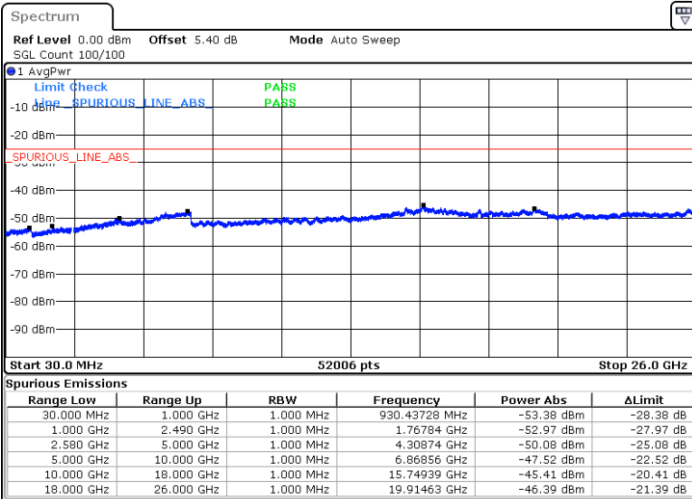

Date: 16 SEP. 2018 15:21:24

Highest Channel / 64QAM

Date: 16 SEP. 2018 15:25:56

LTE Band 5 / 5MHz

Lowest Channel / 64QAM

Middle Channel / 64QAM

Date: 16 SEP. 2018 15:30:28

Date: 16 SEP. 2018 15:31:45

Highest Channel / 64QAM

Date: 16 SEP. 2018 15:48:27

LTE Band 5 / 10MHz

Lowest Channel / 64QAM

Middle Channel / 64QAM

Date: 16 SEP. 2018 15:53:00

Date: 16 SEP. 2018 15:54:16

Highest Channel / 64QAM

Date: 16 SEP. 2018 15:58:49

LTE Band 7 / 5MHz

Lowest Channel / QPSK

Lowest Channel / 16QAM

Date: 19.SEP.2018 09:15:31

Date: 19.SEP.2018 09:14:37

Middle Channel / QPSK

Middle Channel / 16QAM