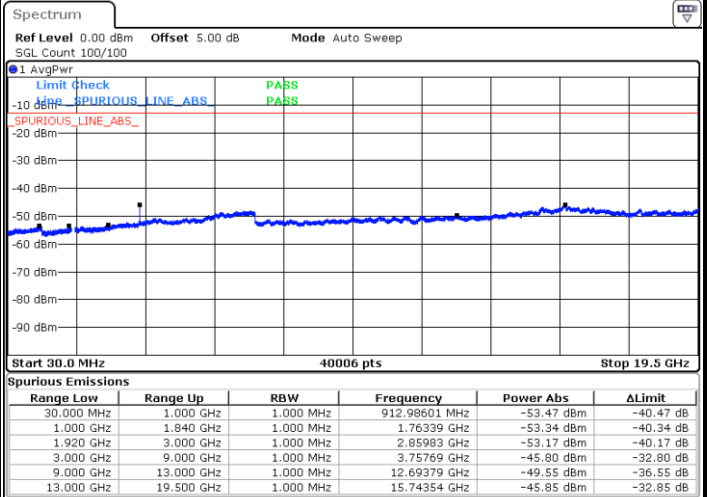

Highest Channel / 16QAM

Date: 16.SEP.2018 10:21:58

Date: 16.SEP.2018 10:22:53

LTE Band 2 / 1.4MHz

Lowest Channel / 64QAM

Middle Channel / 64QAM

Date: 16 SEP.2018 10:59:53

Date: 16 SEP.2018 11:00:49

Highest Channel / 64QAM

Date: 16 SEP.2018 11:01:44

LTE Band 2 / 3MHz

Lowest Channel / 64QAM

Middle Channel / 64QAM

Date: 16 SEP.2018 11:02:39

Date: 16 SEP.2018 11:03:35

Highest Channel / 64QAM

Date: 16 SEP.2018 11:04:30

LTE Band 2 / 5MHz

Lowest Channel / 64QAM

Middle Channel / 64QAM

Date: 16 SEP.2018 11:05:25

Date: 16 SEP.2018 11:06:21

Highest Channel / 64QAM

Date: 16 SEP.2018 11:07:16