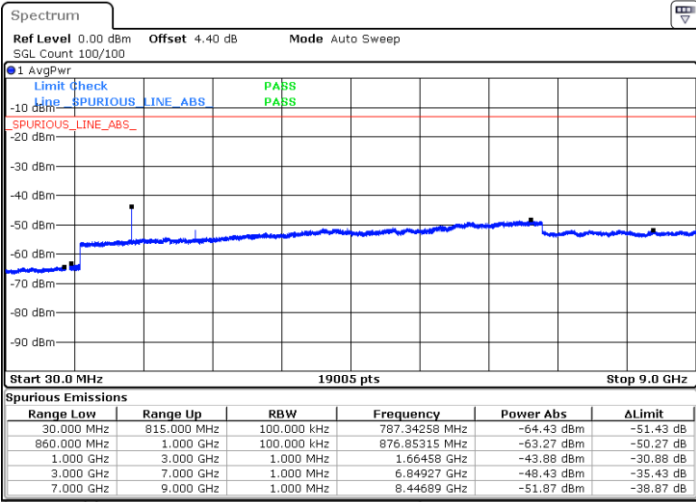

Date: 16.SEP.2018 14:24:23

Date: 16.SEP.2018 14:25:18

LTE Band 5 / 5MHz

Highest Channel / QPSK

Date: 16 SEP 2018 14:33:28

Highest Channel / 16QAM

Date: 16 SEP 2018 14:34:23

LTE Band 5 / 10MHz

Lowest Channel / QPSK

Date: 16 SEP 2018 14:42:32

Lowest Channel / 16QAM

Date: 16 SEP 2018 14:43:27

LTE Band 5 / 10MHz

Middle Channel / QPSK

Middle Channel / 16QAM

Date: 16.SEP.2018 14:45:05

Date: 16.SEP.2018 14:46:00

Highest Channel / QPSK

Highest Channel / 16QAM

Date: 16.SEP.2018 14:54:11

Date: 16.SEP.2018 14:55:06

LTE Band 5 / 1.4MHz

Lowest Channel / 64QAM

Middle Channel / 64QAM

Date: 16 SEP. 2018 15:09:45

Date: 16 SEP. 2018 15:11:02

Highest Channel / 64QAM

Date: 16 SEP. 2018 15:15:35

LTE Band 5 / 3MHz

Lowest Channel / 64QAM

Middle Channel / 64QAM

Date: 16 SEP. 2018 15:20:07