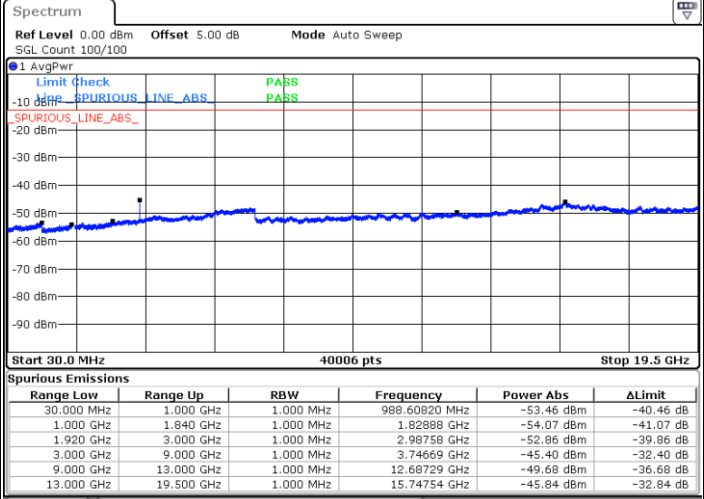

Date: 16 SEP.2018 11:04:30

LTE Band 2 / 5MHz

Lowest Channel / 64QAM

Middle Channel / 64QAM

Date: 16 SEP.2018 11:05:25

Date: 16 SEP.2018 11:06:21

Highest Channel / 64QAM

Date: 16 SEP.2018 11:07:16

LTE Band 2 / 10MHz

Lowest Channel / 64QAM

Middle Channel / 64QAM

Date: 16 SEP 2018 11:08:11

Date: 16 SEP 2018 11:09:07

Highest Channel / 64QAM

Date: 16 SEP 2018 11:10:03

LTE Band 2 / 15MHz

Lowest Channel / 64QAM

Middle Channel / 64QAM

Date: 16 SEP 2018 11:10:59

Date: 16 SEP 2018 11:11:55

Highest Channel / 64QAM

Date: 16 SEP 2018 11:12:50

LTE Band 2 / 20MHz

Lowest Channel / 64QAM

Middle Channel / 64QAM

Date: 16 SEP. 2018 11:13:45

Date: 16 SEP. 2018 11:14:41

Highest Channel / 64QAM

Date: 16 SEP. 2018 11:15:36

LTE Band 5 / 1.4MHz

Lowest Channel / QPSK

Lowest Channel / 16QAM