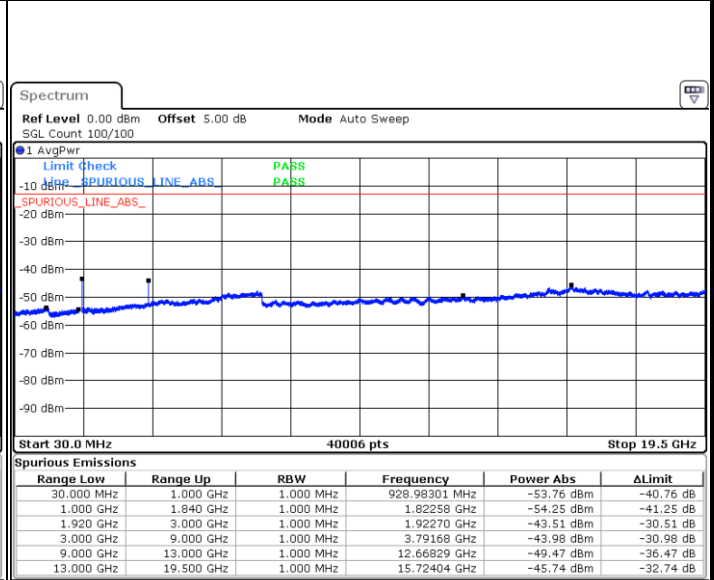

Middle Channel / 16QAM

Date: 16.SEP.2018 09:41:23

Date: 16.SEP.2018 09:42:18

Highest Channel / QPSK

Highest Channel / 16QAM

Date: 16.SEP.2018 09:48:29

Date: 16.SEP.2018 09:49:25

LTE Band 2 / 15MHz

Lowest Channel / QPSK

Lowest Channel / 16QAM

Date: 16.SEP.2018 09:55:35

Date: 16.SEP.2018 09:56:31

Middle Channel / QPSK

Middle Channel / 16QAM

Date: 16.SEP.2018 09:58:09

Date: 16.SEP.2018 09:59:04

LTE Band 2 / 15MHz

Highest Channel / QPSK

Date: 16 SEP 2018 10:05:14

Highest Channel / 16QAM

Date: 16 SEP 2018 10:06:09

LTE Band 2 / 20MHz

Lowest Channel / QPSK

Date: 16 SEP 2018 10:12:19

Lowest Channel / 16QAM

Date: 16 SEP 2018 10:13:14

LTE Band 2 / 20MHz

Middle Channel / QPSK

Middle Channel / 16QAM

Date: 16.SEP.2018 10:14:52

Date: 16.SEP.2018 10:15:48

Highest Channel / QPSK