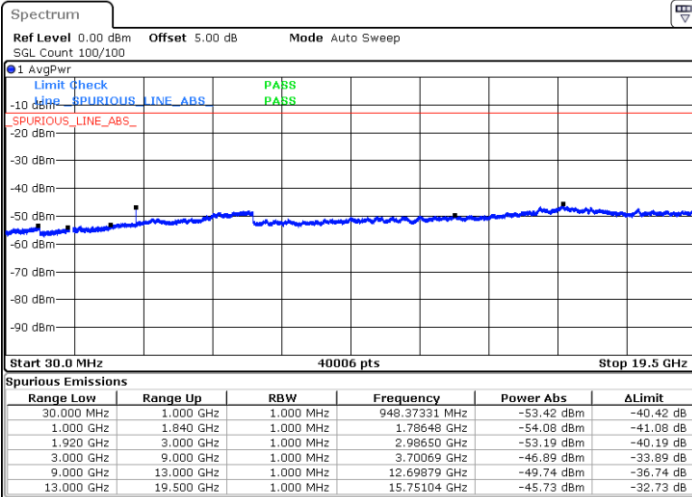

Lowest Channel / 16QAM

Date: 16 SEP 2018 10:13:14

LTE Band 2 / 20MHz

Middle Channel / QPSK

Middle Channel / 16QAM

Date: 16.SEP.2018 10:14:52

Date: 16.SEP.2018 10:15:48

Highest Channel / QPSK

Highest Channel / 16QAM

Date: 16.SEP.2018 10:21:58

Date: 16.SEP.2018 10:22:53

LTE Band 2 / 1.4MHz

Lowest Channel / 64QAM

Middle Channel / 64QAM

Date: 16 SEP.2018 10:59:53

Date: 16 SEP.2018 11:00:49

Highest Channel / 64QAM

Date: 16 SEP.2018 11:01:44

LTE Band 2 / 3MHz

Lowest Channel / 64QAM

Middle Channel / 64QAM

Date: 16 SEP.2018 11:02:39

Date: 16 SEP.2018 11:03:35

Highest Channel / 64QAM