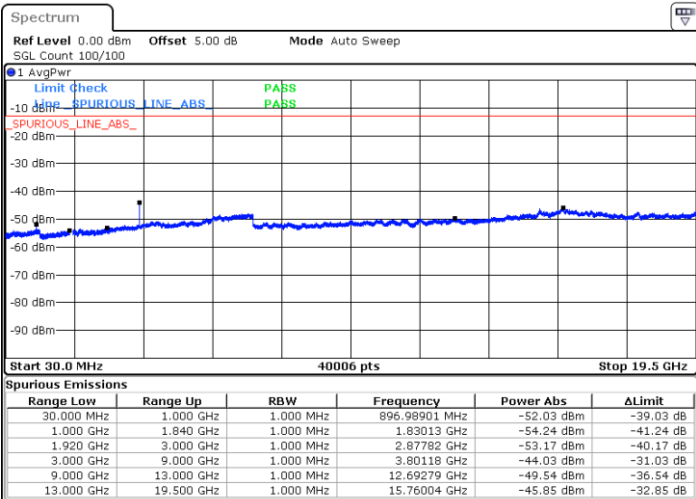

Date: 16 SEP 2018 09:21:32

LTE Band 2 / 10MHz

Lowest Channel / QPSK

Date: 16 SEP 2018 09:27:43

Lowest Channel / 16QAM

Date: 16 SEP 2018 09:28:39

LTE Band 2 / 10MHz

Middle Channel / QPSK

Middle Channel / 16QAM

Date: 16.SEP.2018 09:41:23

Date: 16.SEP.2018 09:42:18

Highest Channel / QPSK

Highest Channel / 16QAM

Date: 16.SEP.2018 09:48:29

Date: 16.SEP.2018 09:49:25

LTE Band 2 / 15MHz