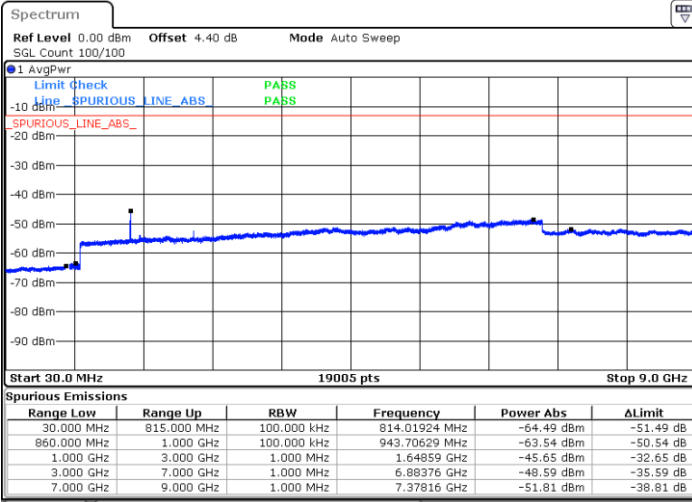

Lowest Channel / 64QAM

Middle Channel / 64QAM

Date: 16 SEP 2018 11:10:59

Date: 16 SEP 2018 11:11:55

Highest Channel / 64QAM

Date: 16 SEP 2018 11:12:50

LTE Band 2 / 20MHz

Lowest Channel / 64QAM

Middle Channel / 64QAM

Date: 16 SEP. 2018 11:13:45

Date: 16 SEP. 2018 11:14:41

Highest Channel / 64QAM

Date: 16 SEP. 2018 11:15:36

LTE Band 5 / 1.4MHz

Lowest Channel / QPSK

Lowest Channel / 16QAM

Date: 16 SEP. 2018 13:40:23

Date: 16 SEP. 2018 13:41:19

Middle Channel / QPSK

Middle Channel / 16QAM

Date: 16 SEP. 2018 13:42:57

Date: 16 SEP. 2018 13:43:52

LTE Band 5 / 1.4MHz

Highest Channel / QPSK

Date: 16 SEP 2018 13:52:02

Highest Channel / 16QAM

Date: 16 SEP 2018 13:52:58

LTE Band 5 / 3MHz

Lowest Channel / QPSK

Date: 16 SEP 2018 14:01:07

Lowest Channel / 16QAM

Date: 16 SEP 2018 14:02:02