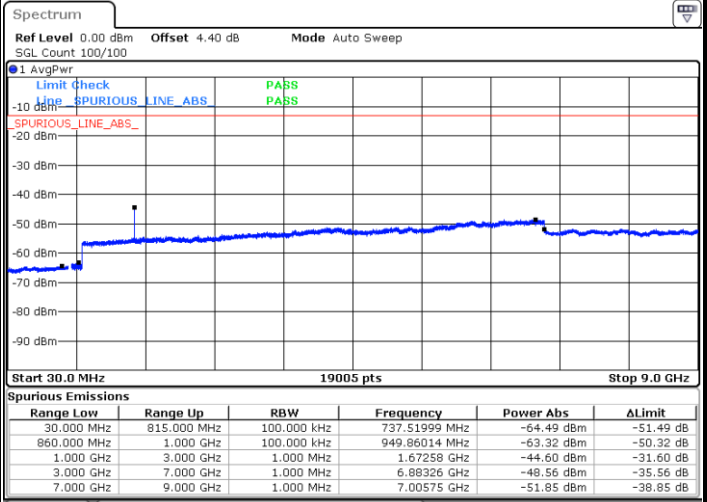

Lowest Channel / QPSK

Date: 16 SEP 2018 14:42:32

Lowest Channel / 16QAM

Date: 16 SEP 2018 14:43:27

LTE Band 5 / 10MHz

Middle Channel / QPSK

Middle Channel / 16QAM

Date: 16.SEP.2018 14:45:05

Date: 16.SEP.2018 14:46:00

Highest Channel / QPSK

Highest Channel / 16QAM

Date: 16.SEP.2018 14:54:11

Date: 16.SEP.2018 14:55:06

LTE Band 5 / 1.4MHz

Lowest Channel / 64QAM

Middle Channel / 64QAM

Date: 16 SEP. 2018 15:09:45

Date: 16 SEP. 2018 15:11:02

Highest Channel / 64QAM

Date: 16 SEP. 2018 15:15:35

LTE Band 5 / 3MHz

Lowest Channel / 64QAM

Middle Channel / 64QAM

Date: 16 SEP. 2018 15:20:07

Date: 16 SEP. 2018 15:21:24

Highest Channel / 64QAM

Date: 16 SEP. 2018 15:25:56

LTE Band 5 / 5MHz

Lowest Channel / 64QAM

Middle Channel / 64QAM

Date: 16 SEP. 2018 15:30:28

Date: 16 SEP. 2018 15:31:45