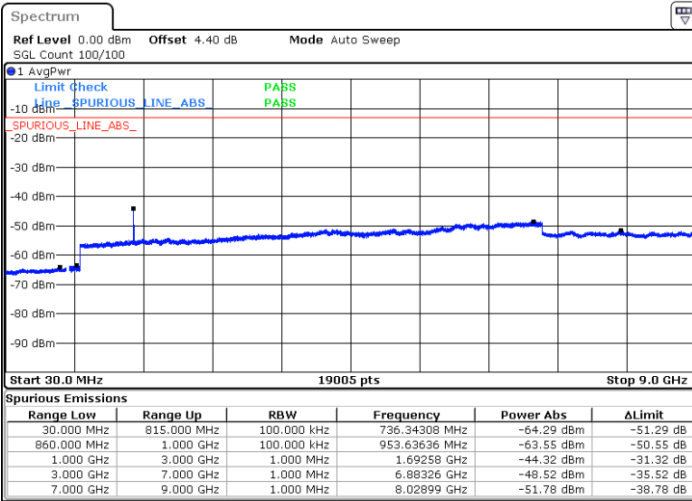

Date: 16.SEP.2018 14:46:00

Highest Channel / QPSK

Highest Channel / 16QAM

Date: 16.SEP.2018 14:54:11

Date: 16.SEP.2018 14:55:06

LTE Band 5 / 1.4MHz

Lowest Channel / 64QAM

Middle Channel / 64QAM

Date: 16 SEP. 2018 15:09:45

Date: 16 SEP. 2018 15:11:02

Highest Channel / 64QAM

Date: 16 SEP. 2018 15:15:35

LTE Band 5 / 3MHz

Lowest Channel / 64QAM

Middle Channel / 64QAM

Date: 16 SEP. 2018 15:20:07

Date: 16 SEP. 2018 15:21:24

Highest Channel / 64QAM

Date: 16 SEP. 2018 15:25:56

LTE Band 5 / 5MHz

Lowest Channel / 64QAM

Middle Channel / 64QAM

Date: 16 SEP. 2018 15:30:28

Date: 16 SEP. 2018 15:31:45

Highest Channel / 64QAM

Date: 16 SEP. 2018 15:48:27

LTE Band 5 / 10MHz

Lowest Channel / 64QAM

Middle Channel / 64QAM

Date: 16 SEP. 2018 15:53:00

Date: 16 SEP. 2018 15:54:16

Highest Channel / 64QAM