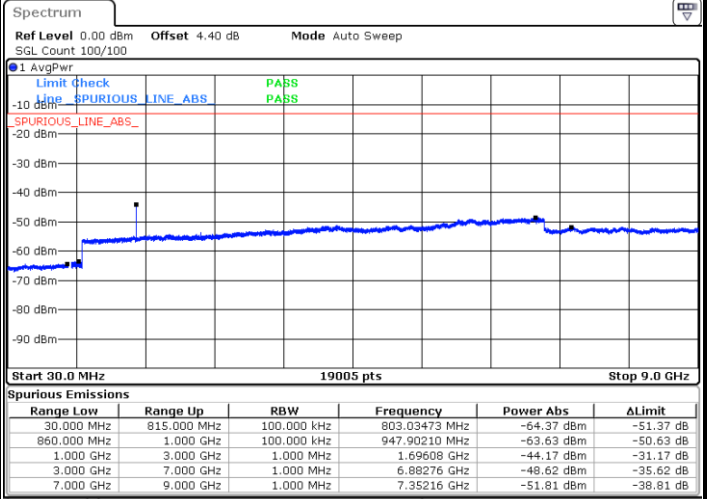

Middle Channel / 64QAM

Date: 16 SEP. 2018 11:13:45

Date: 16 SEP. 2018 11:14:41

Highest Channel / 64QAM

Date: 16 SEP. 2018 11:15:36

LTE Band 5 / 1.4MHz

Lowest Channel / QPSK

Lowest Channel / 16QAM

Date: 16 SEP. 2018 13:40:23

Date: 16 SEP. 2018 13:41:19

Middle Channel / QPSK

Middle Channel / 16QAM

Date: 16 SEP. 2018 13:42:57

Date: 16 SEP. 2018 13:43:52

LTE Band 5 / 1.4MHz

Highest Channel / QPSK

Date: 16 SEP 2018 13:52:02

Highest Channel / 16QAM

Date: 16 SEP 2018 13:52:58

LTE Band 5 / 3MHz

Lowest Channel / QPSK

Date: 16 SEP 2018 14:01:07

Lowest Channel / 16QAM

Date: 16 SEP 2018 14:02:02