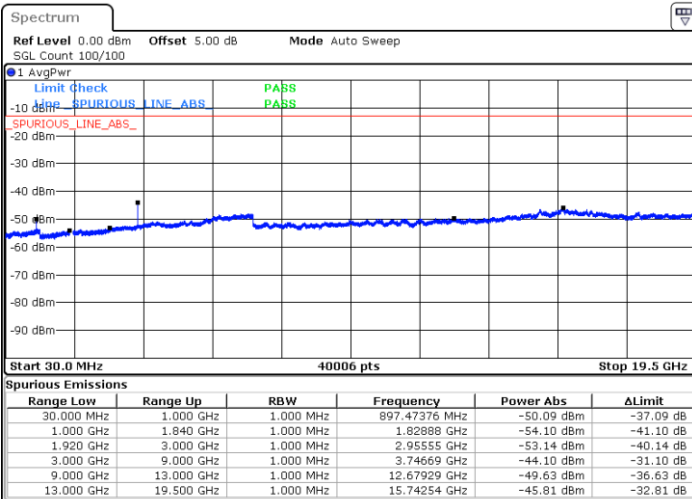

Middle Channel / 16QAM

Date: 16.SEP.2018 09:41:23

Date: 16.SEP.2018 09:42:18

Highest Channel / QPSK

Highest Channel / 16QAM

Date: 16.SEP.2018 09:48:29

Date: 16.SEP.2018 09:49:25

LTE Band 2 / 15MHz

Lowest Channel / QPSK

Lowest Channel / 16QAM

Date: 16.SEP.2018 09:55:35

Date: 16.SEP.2018 09:56:31

Middle Channel / QPSK

Middle Channel / 16QAM

Date: 16.SEP.2018 09:58:09

Date: 16.SEP.2018 09:59:04

LTE Band 2 / 15MHz

Highest Channel / QPSK

Date: 16 SEP 2018 10:05:14

Highest Channel / 16QAM

Date: 16 SEP 2018 10:06:09

LTE Band 2 / 20MHz

Lowest Channel / QPSK

Date: 16 SEP 2018 10:12:19