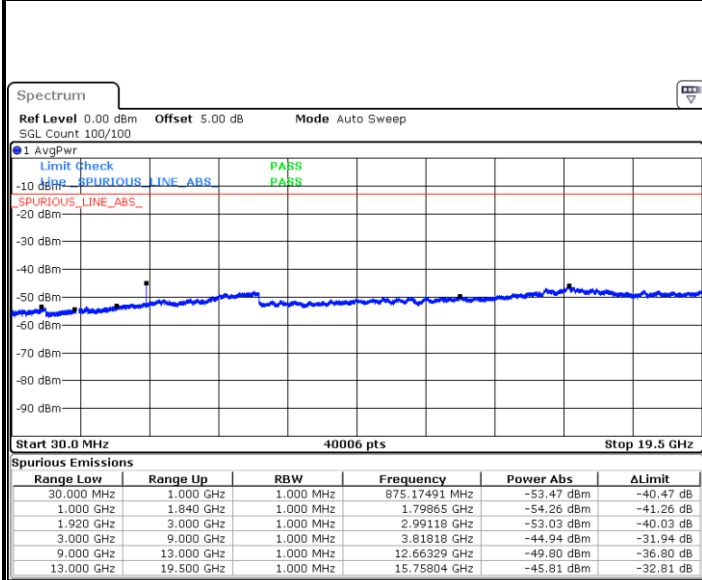

LTE Band 2 / 1.4MHz

Highest Channel / QPSK

Date: 16 SEP 2018 08:42:41

Highest Channel / 16QAM

Date: 16 SEP 2018 08:43:37

LTE Band 2 / 3MHz

Lowest Channel / QPSK

Date: 16 SEP 2018 08:49:49

Lowest Channel / 16QAM

Date: 16 SEP 2018 08:50:45

LTE Band 2 / 3MHz

Middle Channel / QPSK

Middle Channel / 16QAM

Date: 16.SEP.2018 08:52:24

Date: 16.SEP.2018 08:53:20

Highest Channel / QPSK

Highest Channel / 16QAM

Date: 16.SEP.2018 08:59:32

Date: 16.SEP.2018 09:00:28

LTE Band 2 / 5MHz

Lowest Channel / QPSK

Lowest Channel / 16QAM

Date: 16.SEP.2018 09:10:46

Date: 16.SEP.2018 09:11:43