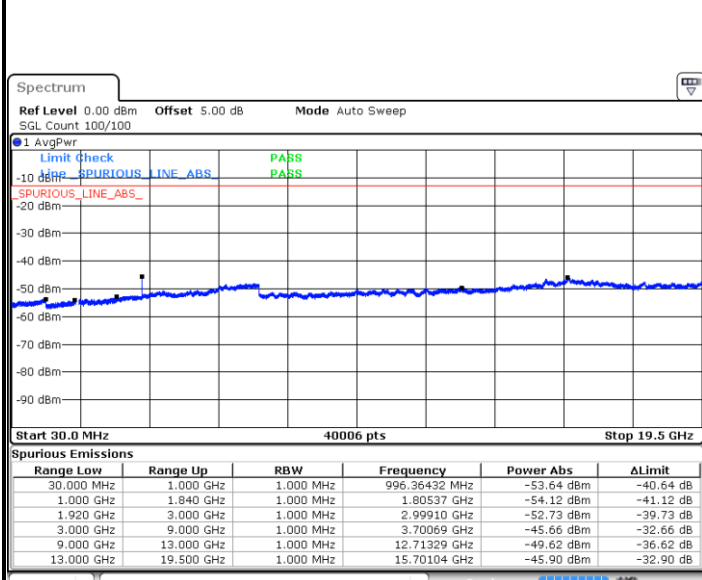

LTE Band 2 / 1.4MHz

Highest Channel / QPSK

Date: 16 SEP 2018 08:42:41

Highest Channel / 16QAM

Date: 16 SEP 2018 08:43:37

LTE Band 2 / 3MHz

Lowest Channel / QPSK

Date: 16 SEP 2018 08:49:49

Lowest Channel / 16QAM

Date: 16 SEP 2018 08:50:45

LTE Band 2 / 3MHz

Middle Channel / QPSK

Middle Channel / 16QAM

Date: 16.SEP.2018 08:52:24

Date: 16.SEP.2018 08:53:20

Highest Channel / QPSK

Highest Channel / 16QAM

Date: 16.SEP.2018 08:59:32

Date: 16.SEP.2018 09:00:28

LTE Band 2 / 5MHz

Lowest Channel / QPSK

Lowest Channel / 16QAM

Date: 16.SEP.2018 09:10:46

Date: 16.SEP.2018 09:11:43