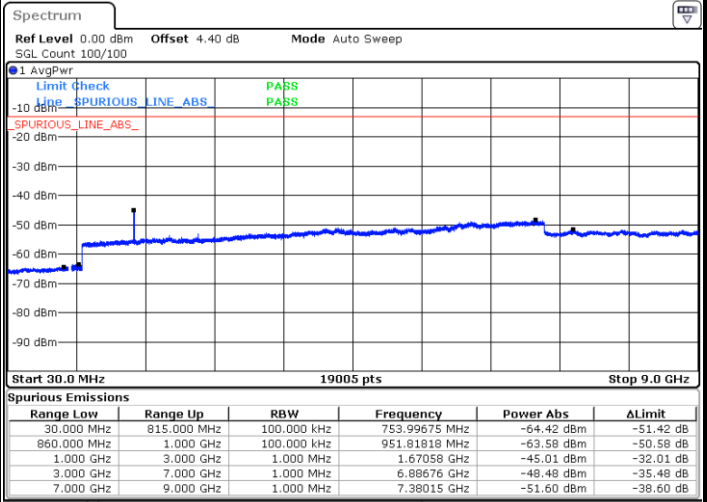

Date: 16 SEP. 2018 13:40:23

Date: 16 SEP. 2018 13:41:19

Middle Channel / QPSK

Middle Channel / 16QAM

Date: 16 SEP. 2018 13:42:57

Date: 16 SEP. 2018 13:43:52

LTE Band 5 / 1.4MHz

Highest Channel / QPSK

Date: 16 SEP 2018 13:52:02

Highest Channel / 16QAM

Date: 16 SEP 2018 13:52:58

LTE Band 5 / 3MHz

Lowest Channel / QPSK

Date: 16 SEP 2018 14:01:07

Lowest Channel / 16QAM

Date: 16 SEP 2018 14:02:02

LTE Band 5 / 3MHz

Middle Channel / QPSK

Middle Channel / 16QAM

Date: 16.SEP.2018 14:03:40

Date: 16.SEP.2018 14:04:35

Highest Channel / QPSK

Highest Channel / 16QAM

Date: 16.SEP.2018 14:12:45