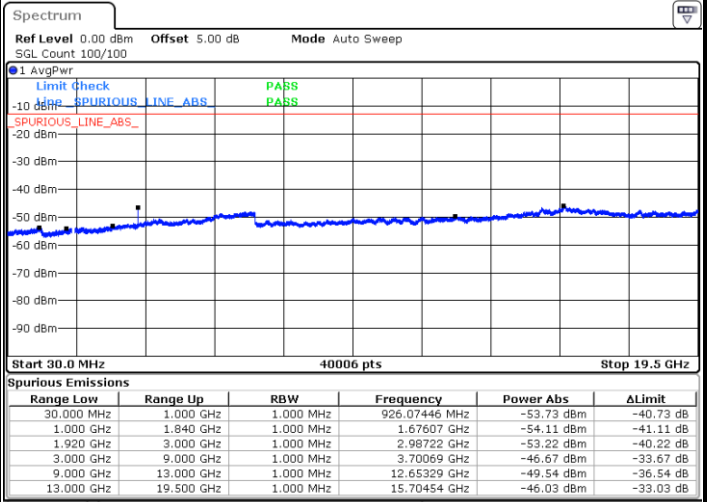

Lowest Channel / 16QAM

Date: 16 SEP 2018 08:50:45

LTE Band 2 / 3MHz

Middle Channel / QPSK

Middle Channel / 16QAM

Date: 16.SEP.2018 08:52:24

Date: 16.SEP.2018 08:53:20

Highest Channel / QPSK

Highest Channel / 16QAM

Date: 16.SEP.2018 08:59:32

Date: 16.SEP.2018 09:00:28

LTE Band 2 / 5MHz

Lowest Channel / QPSK

Lowest Channel / 16QAM

Date: 16.SEP.2018 09:10:46

Date: 16.SEP.2018 09:11:43

Middle Channel / QPSK

Middle Channel / 16QAM

Date: 16.SEP.2018 09:13:27

Date: 16.SEP.2018 09:14:23

LTE Band 2 / 5MHz

Highest Channel / QPSK

Date: 16 SEP 2018 09:20:36

Highest Channel / 16QAM