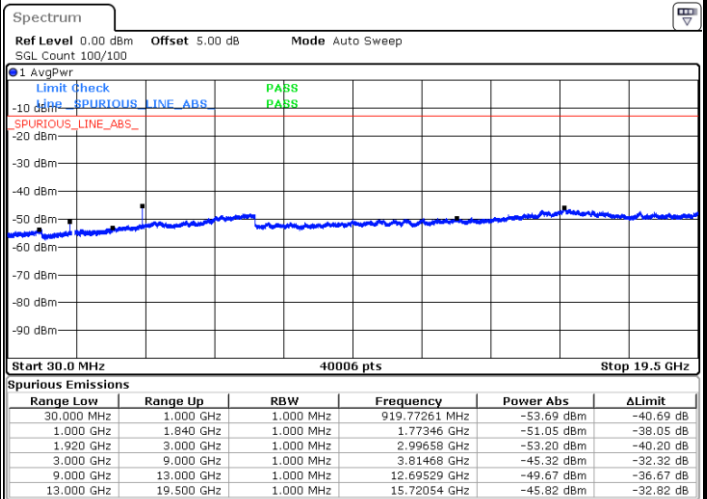

LTE Band 2 / 1.4MHz

Highest Channel / QPSK

Date: 16 SEP 2018 08:42:41

Highest Channel / 16QAM

Date: 16 SEP 2018 08:43:37

LTE Band 2 / 3MHz

Lowest Channel / QPSK

Date: 16 SEP 2018 08:49:49

Lowest Channel / 16QAM

Date: 16 SEP 2018 08:50:45

LTE Band 2 / 3MHz

Middle Channel / QPSK

Middle Channel / 16QAM

Date: 16.SEP.2018 08:52:24

Date: 16.SEP.2018 08:53:20

Highest Channel / QPSK

Highest Channel / 16QAM

Date: 16.SEP.2018 08:59:32

Date: 16.SEP.2018 09:00:28

LTE Band 2 / 5MHz

Lowest Channel / QPSK

Lowest Channel / 16QAM

Date: 16.SEP.2018 09:10:46

Date: 16.SEP.2018 09:11:43