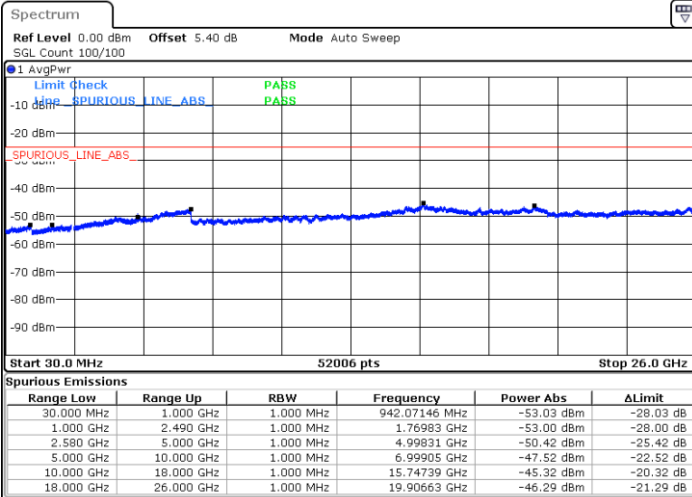

Date: 16 SEP. 2018 15:21:24

Highest Channel / 64QAM

Date: 16 SEP. 2018 15:25:56

LTE Band 5 / 5MHz

Lowest Channel / 64QAM

Middle Channel / 64QAM

Date: 16 SEP. 2018 15:30:28

Date: 16 SEP. 2018 15:31:45

Highest Channel / 64QAM

Date: 16 SEP. 2018 15:48:27

LTE Band 5 / 10MHz

Lowest Channel / 64QAM

Middle Channel / 64QAM

Date: 16 SEP. 2018 15:53:00

Date: 16 SEP. 2018 15:54:16

Highest Channel / 64QAM

Date: 16 SEP. 2018 15:58:49

LTE Band 7 / 5MHz

Lowest Channel / QPSK

Lowest Channel / 16QAM

Date: 19.SEP.2018 09:15:31

Date: 19.SEP.2018 09:14:37

Middle Channel / QPSK

Middle Channel / 16QAM