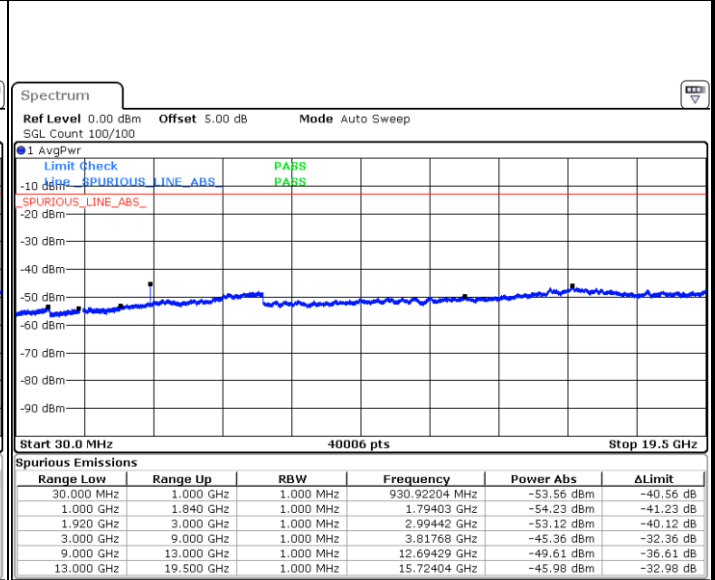

LTE Band 2 / 1.4MHz

Highest Channel / QPSK

Date: 16 SEP 2018 08:42:41

Highest Channel / 16QAM

Date: 16 SEP 2018 08:43:37

LTE Band 2 / 3MHz

Lowest Channel / QPSK

Date: 16 SEP 2018 08:49:49

Lowest Channel / 16QAM

Date: 16 SEP 2018 08:50:45

LTE Band 2 / 3MHz

Middle Channel / QPSK

Middle Channel / 16QAM

Date: 16.SEP.2018 08:52:24

Date: 16.SEP.2018 08:53:20

Highest Channel / QPSK

Highest Channel / 16QAM

Date: 16.SEP.2018 08:59:32

Date: 16.SEP.2018 09:00:28

LTE Band 2 / 5MHz

Lowest Channel / QPSK

Lowest Channel / 16QAM

Date: 16.SEP.2018 09:10:46

Date: 16.SEP.2018 09:11:43