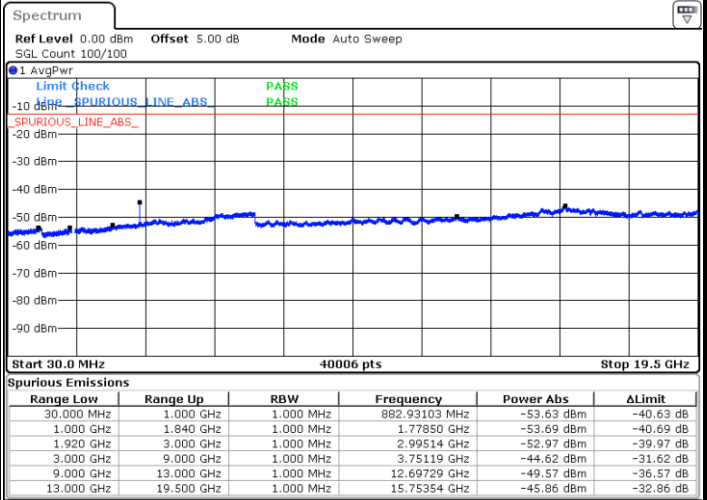

Middle Channel / QPSK

Middle Channel / 16QAM

Date: 16.SEP.2018 09:13:27

Date: 16.SEP.2018 09:14:23

LTE Band 2 / 5MHz

Highest Channel / QPSK

Date: 16 SEP 2018 09:20:36

Highest Channel / 16QAM

Date: 16 SEP 2018 09:21:32

LTE Band 2 / 10MHz

Lowest Channel / QPSK

Date: 16 SEP 2018 09:27:43

Lowest Channel / 16QAM

Date: 16 SEP 2018 09:28:39

LTE Band 2 / 10MHz

Middle Channel / QPSK

Middle Channel / 16QAM

Date: 16.SEP.2018 09:41:23

Date: 16.SEP.2018 09:42:18

Highest Channel / QPSK

Highest Channel / 16QAM

Date: 16.SEP.2018 09:48:29

Date: 16.SEP.2018 09:49:25

LTE Band 2 / 15MHz