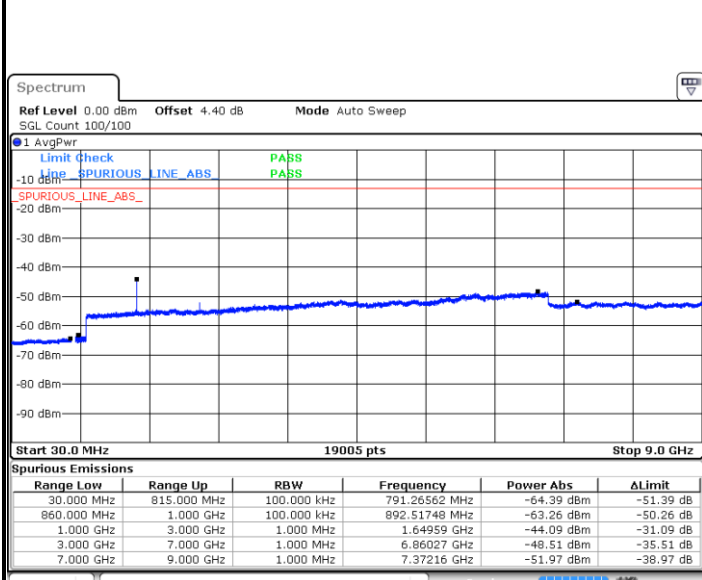

Date: 16.SEP.2018 14:13:40

LTE Band 5 / 5MHz

Lowest Channel / QPSK

Lowest Channel / 16QAM

Date: 16.SEP.2018 14:21:50

Date: 16.SEP.2018 14:22:45

Middle Channel / QPSK

Middle Channel / 16QAM

Date: 16.SEP.2018 14:24:23

Date: 16.SEP.2018 14:25:18

LTE Band 5 / 5MHz

Highest Channel / QPSK

Date: 16 SEP 2018 14:33:28

Highest Channel / 16QAM

Date: 16 SEP 2018 14:34:23

LTE Band 5 / 10MHz

Lowest Channel / QPSK

Date: 16 SEP 2018 14:42:32

Lowest Channel / 16QAM

Date: 16 SEP 2018 14:43:27

LTE Band 5 / 10MHz

Middle Channel / QPSK

Middle Channel / 16QAM

Date: 16.SEP.2018 14:45:05

Date: 16.SEP.2018 14:46:00

Highest Channel / QPSK

Highest Channel / 16QAM

Date: 16.SEP.2018 14:54:11

Date: 16.SEP.2018 14:55:06

LTE Band 5 / 1.4MHz

Lowest Channel / 64QAM

Middle Channel / 64QAM