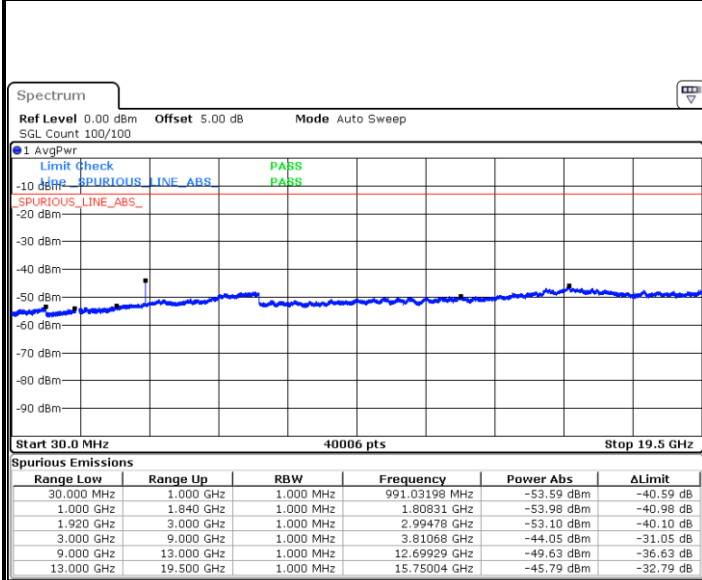

Highest Channel / 16QAM

Date: 16.SEP.2018 08:59:32

Date: 16.SEP.2018 09:00:28

LTE Band 2 / 5MHz

Lowest Channel / QPSK

Lowest Channel / 16QAM

Date: 16.SEP.2018 09:10:46

Date: 16.SEP.2018 09:11:43

Middle Channel / QPSK

Middle Channel / 16QAM

Date: 16.SEP.2018 09:13:27

Date: 16.SEP.2018 09:14:23

LTE Band 2 / 5MHz

Highest Channel / QPSK

Date: 16 SEP 2018 09:20:36

Highest Channel / 16QAM

Date: 16 SEP 2018 09:21:32

LTE Band 2 / 10MHz

Lowest Channel / QPSK

Date: 16 SEP 2018 09:27:43

Lowest Channel / 16QAM

Date: 16 SEP 2018 09:28:39

LTE Band 2 / 10MHz

Middle Channel / QPSK

Middle Channel / 16QAM

Date: 16.SEP.2018 09:41:23

Date: 16.SEP.2018 09:42:18

Highest Channel / QPSK

Highest Channel / 16QAM

Date: 16.SEP.2018 09:48:29

Date: 16.SEP.2018 09:49:25

LTE Band 2 / 15MHz