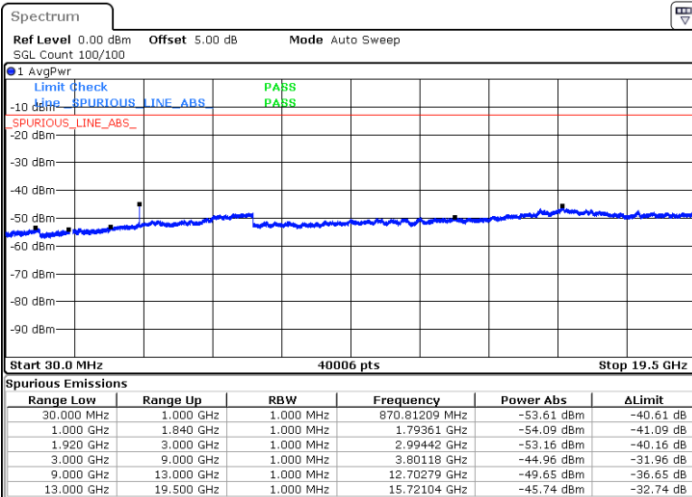

Date: 16 SEP.2018 11:04:30

LTE Band 2 / 5MHz

Lowest Channel / 64QAM

Middle Channel / 64QAM

Date: 16 SEP.2018 11:05:25

Date: 16 SEP.2018 11:06:21

Highest Channel / 64QAM

Date: 16 SEP.2018 11:07:16

LTE Band 2 / 10MHz

Lowest Channel / 64QAM

Middle Channel / 64QAM

Date: 16 SEP 2018 11:08:11

Date: 16 SEP 2018 11:09:07

Highest Channel / 64QAM

Date: 16 SEP 2018 11:10:03

LTE Band 2 / 15MHz

Lowest Channel / 64QAM

Middle Channel / 64QAM

Date: 16 SEP 2018 11:10:59

Date: 16 SEP 2018 11:11:55

Highest Channel / 64QAM

Date: 16 SEP 2018 11:12:50

LTE Band 2 / 20MHz

Lowest Channel / 64QAM