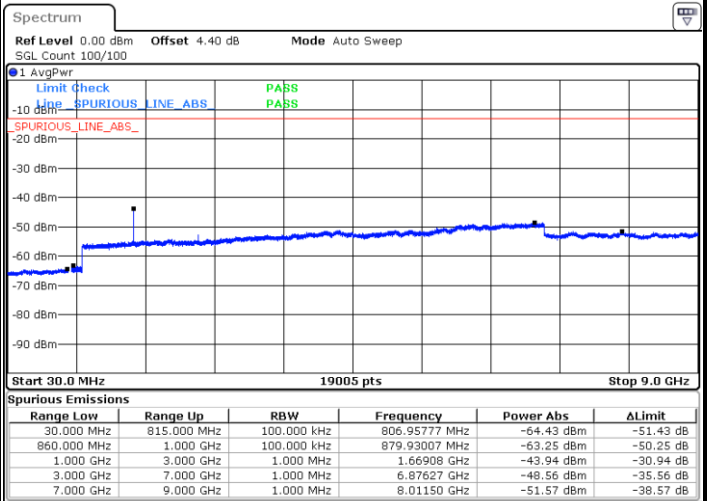

LTE Band 5 / 3MHz

Middle Channel / QPSK

Middle Channel / 16QAM

Date: 16.SEP.2018 14:03:40

Date: 16.SEP.2018 14:04:35

Highest Channel / QPSK

Highest Channel / 16QAM

Date: 16.SEP.2018 14:12:45

Date: 16.SEP.2018 14:13:40

LTE Band 5 / 5MHz

Lowest Channel / QPSK

Lowest Channel / 16QAM

Date: 16.SEP.2018 14:21:50

Date: 16.SEP.2018 14:22:45

Middle Channel / QPSK

Middle Channel / 16QAM

Date: 16.SEP.2018 14:24:23

Date: 16.SEP.2018 14:25:18

LTE Band 5 / 5MHz

Highest Channel / QPSK

Date: 16 SEP 2018 14:33:28

Highest Channel / 16QAM

Date: 16 SEP 2018 14:34:23

LTE Band 5 / 10MHz

Lowest Channel / QPSK

Date: 16 SEP 2018 14:42:32

Lowest Channel / 16QAM

Date: 16 SEP 2018 14:43:27

LTE Band 5 / 10MHz

Middle Channel / QPSK

Middle Channel / 16QAM

Date: 16.SEP.2018 14:45:05