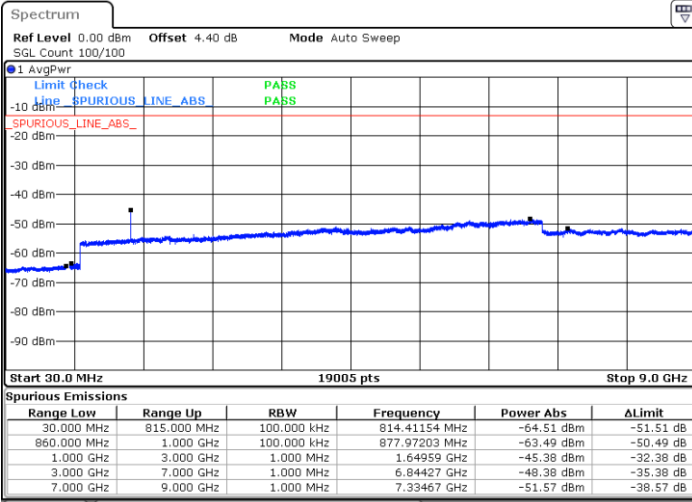

Date: 16 SEP. 2018 15:09:45

Date: 16 SEP. 2018 15:11:02

Highest Channel / 64QAM

Date: 16 SEP. 2018 15:15:35

LTE Band 5 / 3MHz

Lowest Channel / 64QAM

Middle Channel / 64QAM

Date: 16 SEP. 2018 15:20:07

Date: 16 SEP. 2018 15:21:24

Highest Channel / 64QAM

Date: 16 SEP. 2018 15:25:56

LTE Band 5 / 5MHz

Lowest Channel / 64QAM

Middle Channel / 64QAM

Date: 16 SEP. 2018 15:30:28

Date: 16 SEP. 2018 15:31:45

Highest Channel / 64QAM

Date: 16 SEP. 2018 15:48:27

LTE Band 5 / 10MHz

Lowest Channel / 64QAM

Middle Channel / 64QAM

Date: 16 SEP. 2018 15:53:00

Date: 16 SEP. 2018 15:54:16

Highest Channel / 64QAM

Date: 16 SEP. 2018 15:58:49

LTE Band 7 / 5MHz

Lowest Channel / QPSK

Lowest Channel / 16QAM

Date: 19.SEP.2018 09:15:31

Date: 19.SEP.2018 09:14:37

Middle Channel / QPSK

Middle Channel / 16QAM