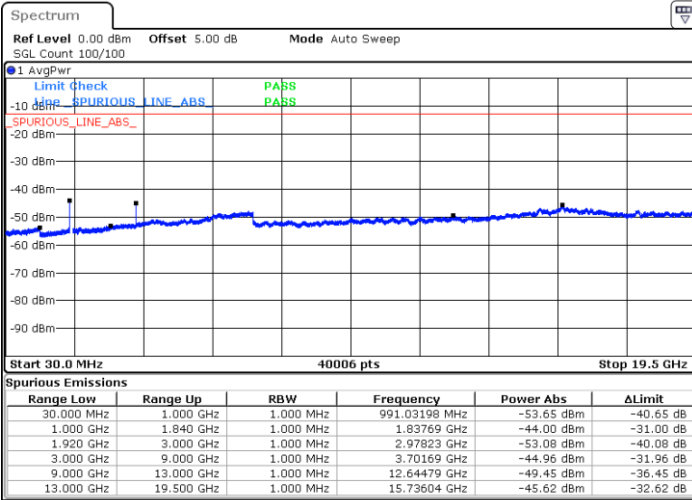

LTE Band 2 / 15MHz

Lowest Channel / QPSK

Lowest Channel / 16QAM

Date: 16.SEP.2018 09:55:35

Date: 16.SEP.2018 09:56:31