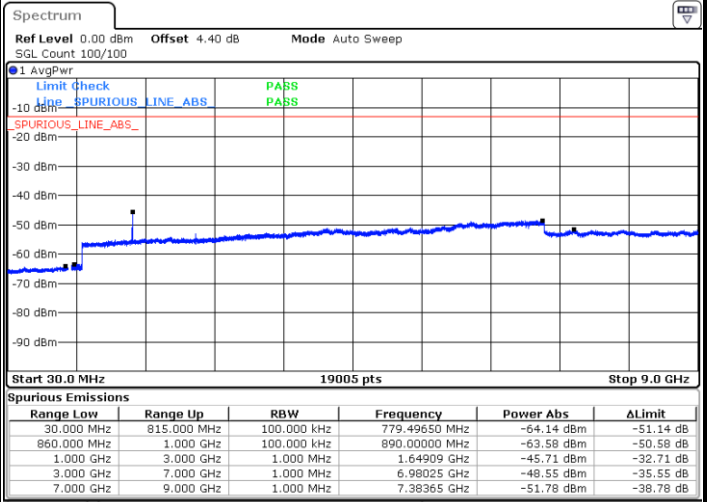

Date: 16 SEP 2018 13:52:02

Highest Channel / 16QAM

Date: 16 SEP 2018 13:52:58

LTE Band 5 / 3MHz

Lowest Channel / QPSK

Date: 16 SEP 2018 14:01:07

Lowest Channel / 16QAM

Date: 16 SEP 2018 14:02:02

LTE Band 5 / 3MHz

Middle Channel / QPSK

Middle Channel / 16QAM

Date: 16.SEP.2018 14:03:40

Date: 16.SEP.2018 14:04:35

Highest Channel / QPSK

Highest Channel / 16QAM

Date: 16.SEP.2018 14:12:45

Date: 16.SEP.2018 14:13:40

LTE Band 5 / 5MHz

Lowest Channel / QPSK

Lowest Channel / 16QAM

Date: 16.SEP.2018 14:21:50

Date: 16.SEP.2018 14:22:45

Middle Channel / QPSK

Middle Channel / 16QAM

Date: 16.SEP.2018 14:24:23

Date: 16.SEP.2018 14:25:18

LTE Band 5 / 5MHz

Highest Channel / QPSK

Date: 16 SEP 2018 14:33:28

Highest Channel / 16QAM

Date: 16 SEP 2018 14:34:23

LTE Band 5 / 10MHz