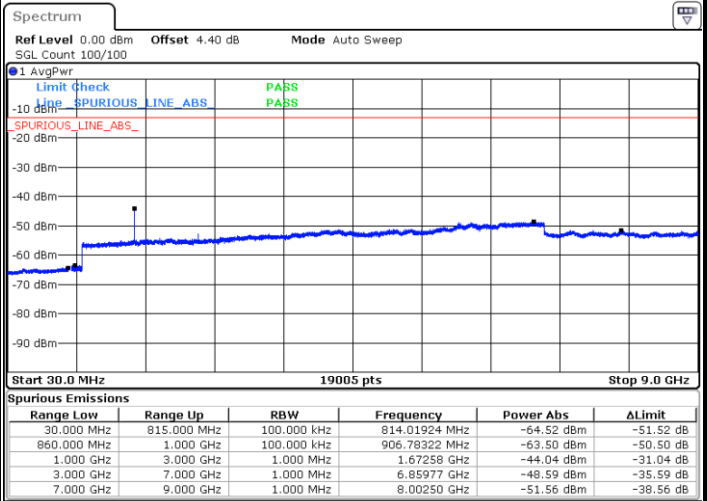

Middle Channel / 64QAM

Date: 16 SEP. 2018 11:13:45

Date: 16 SEP. 2018 11:14:41

Highest Channel / 64QAM

Date: 16 SEP. 2018 11:15:36

LTE Band 5 / 1.4MHz

Lowest Channel / QPSK

Lowest Channel / 16QAM

Date: 16 SEP. 2018 13:40:23

Date: 16 SEP. 2018 13:41:19

Middle Channel / QPSK

Middle Channel / 16QAM

Date: 16 SEP. 2018 13:42:57

Date: 16 SEP. 2018 13:43:52

LTE Band 5 / 1.4MHz

Highest Channel / QPSK

Date: 16 SEP 2018 13:52:02

Highest Channel / 16QAM

Date: 16 SEP 2018 13:52:58

LTE Band 5 / 3MHz

Lowest Channel / QPSK

Date: 16 SEP 2018 14:01:07

Lowest Channel / 16QAM

Date: 16 SEP 2018 14:02:02