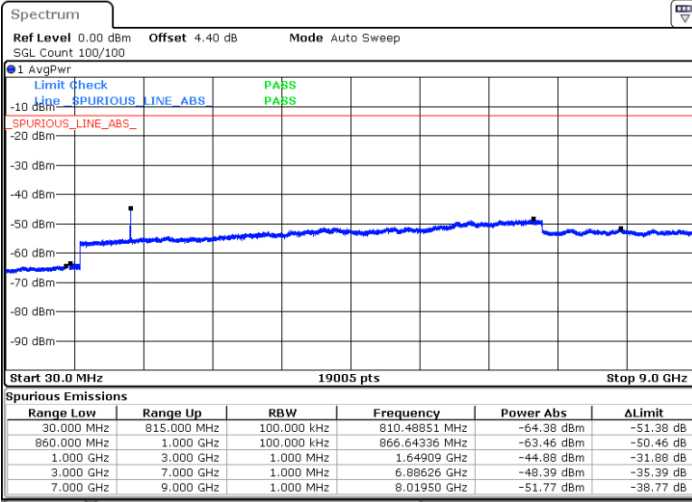

Date: 16.SEP.2018 14:46:00

Highest Channel / QPSK

Highest Channel / 16QAM

Date: 16.SEP.2018 14:54:11

Date: 16.SEP.2018 14:55:06

LTE Band 5 / 1.4MHz

Lowest Channel / 64QAM

Middle Channel / 64QAM

Date: 16 SEP. 2018 15:09:45

Date: 16 SEP. 2018 15:11:02

Highest Channel / 64QAM

Date: 16 SEP. 2018 15:15:35

LTE Band 5 / 3MHz

Lowest Channel / 64QAM

Middle Channel / 64QAM

Date: 16 SEP. 2018 15:20:07

Date: 16 SEP. 2018 15:21:24

Highest Channel / 64QAM

Date: 16 SEP. 2018 15:25:56

LTE Band 5 / 5MHz

Lowest Channel / 64QAM

Middle Channel / 64QAM

Date: 16 SEP. 2018 15:30:28

Date: 16 SEP. 2018 15:31:45

Highest Channel / 64QAM

Date: 16 SEP. 2018 15:48:27

LTE Band 5 / 10MHz

Lowest Channel / 64QAM

Middle Channel / 64QAM

Date: 16 SEP. 2018 15:53:00

Date: 16 SEP. 2018 15:54:16

Highest Channel / 64QAM