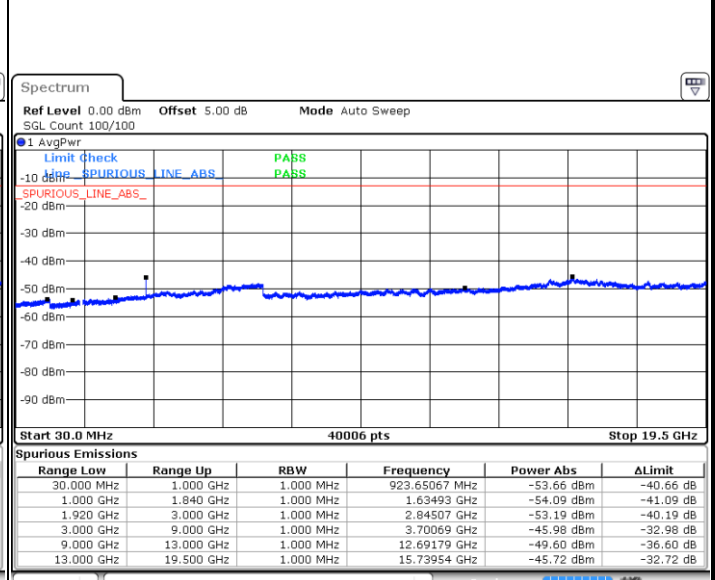

LTE Band 2 / 1.4MHz

Highest Channel / QPSK

Date: 16 SEP 2018 08:42:41

Highest Channel / 16QAM

Date: 16 SEP 2018 08:43:37

LTE Band 2 / 3MHz

Lowest Channel / QPSK

Date: 16 SEP 2018 08:49:49

Lowest Channel / 16QAM

Date: 16 SEP 2018 08:50:45

LTE Band 2 / 3MHz

Middle Channel / QPSK

Middle Channel / 16QAM

Date: 16.SEP.2018 08:52:24

Date: 16.SEP.2018 08:53:20

Highest Channel / QPSK

Highest Channel / 16QAM

Date: 16.SEP.2018 08:59:32

Date: 16.SEP.2018 09:00:28

LTE Band 2 / 5MHz

Lowest Channel / QPSK

Lowest Channel / 16QAM

Date: 16.SEP.2018 09:10:46

Date: 16.SEP.2018 09:11:43