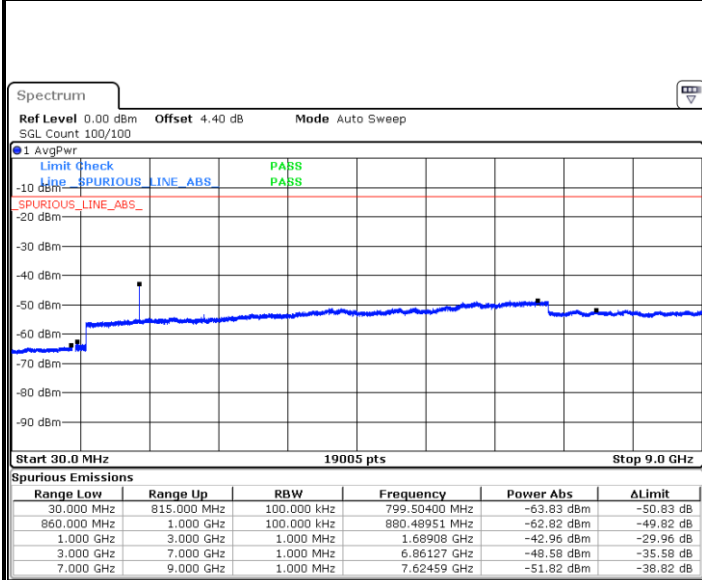

LTE Band 5 / 3MHz

Middle Channel / QPSK

Middle Channel / 16QAM

Date: 16.SEP.2018 14:03:40

Date: 16.SEP.2018 14:04:35

Highest Channel / QPSK

Highest Channel / 16QAM

Date: 16.SEP.2018 14:12:45

Date: 16.SEP.2018 14:13:40

LTE Band 5 / 5MHz

Lowest Channel / QPSK

Lowest Channel / 16QAM

Date: 16.SEP.2018 14:21:50

Date: 16.SEP.2018 14:22:45

Middle Channel / QPSK

Middle Channel / 16QAM

Date: 16.SEP.2018 14:24:23

Date: 16.SEP.2018 14:25:18

LTE Band 5 / 5MHz

Highest Channel / QPSK

Date: 16 SEP 2018 14:33:28

Highest Channel / 16QAM

Date: 16 SEP 2018 14:34:23

LTE Band 5 / 10MHz