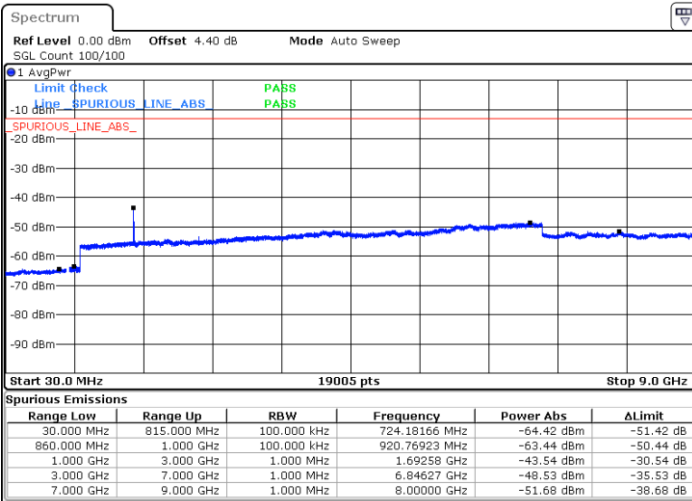

Date: 16 SEP 2018 13:52:02

Highest Channel / 16QAM

Date: 16 SEP 2018 13:52:58

LTE Band 5 / 3MHz

Lowest Channel / QPSK

Date: 16 SEP 2018 14:01:07

Lowest Channel / 16QAM

Date: 16 SEP 2018 14:02:02

LTE Band 5 / 3MHz

Middle Channel / QPSK

Middle Channel / 16QAM

Date: 16.SEP.2018 14:03:40

Date: 16.SEP.2018 14:04:35

Highest Channel / QPSK

Highest Channel / 16QAM

Date: 16.SEP.2018 14:12:45

Date: 16.SEP.2018 14:13:40

LTE Band 5 / 5MHz

Lowest Channel / QPSK

Lowest Channel / 16QAM

Date: 16.SEP.2018 14:21:50

Date: 16.SEP.2018 14:22:45

Middle Channel / QPSK

Middle Channel / 16QAM

Date: 16.SEP.2018 14:24:23

Date: 16.SEP.2018 14:25:18

LTE Band 5 / 5MHz

Highest Channel / QPSK

Date: 16 SEP 2018 14:33:28

Highest Channel / 16QAM

Date: 16 SEP 2018 14:34:23

LTE Band 5 / 10MHz