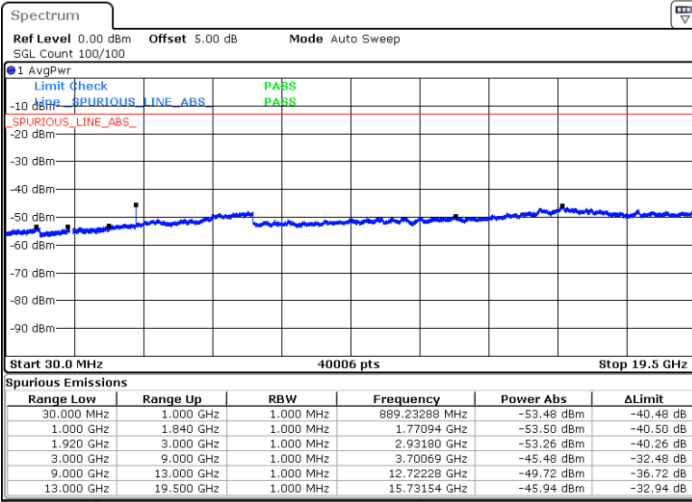

Lowest Channel / 16QAM

Date: 16 SEP 2018 08:50:45

LTE Band 2 / 3MHz

Middle Channel / QPSK

Middle Channel / 16QAM

Date: 16.SEP.2018 08:52:24

Date: 16.SEP.2018 08:53:20

Highest Channel / QPSK

Highest Channel / 16QAM

Date: 16.SEP.2018 08:59:32

Date: 16.SEP.2018 09:00:28

LTE Band 2 / 5MHz

Lowest Channel / QPSK

Lowest Channel / 16QAM

Date: 16.SEP.2018 09:10:46

Date: 16.SEP.2018 09:11:43

Middle Channel / QPSK

Middle Channel / 16QAM

Date: 16.SEP.2018 09:13:27

Date: 16.SEP.2018 09:14:23

LTE Band 2 / 5MHz

Highest Channel / QPSK

Date: 16 SEP 2018 09:20:36

Highest Channel / 16QAM