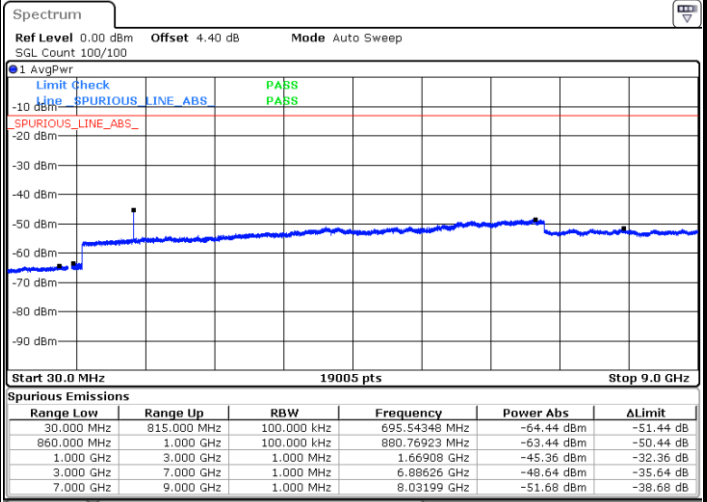

Date: 16.SEP.2018 14:46:00

Highest Channel / QPSK

Highest Channel / 16QAM

Date: 16.SEP.2018 14:54:11

Date: 16.SEP.2018 14:55:06

LTE Band 5 / 1.4MHz

Lowest Channel / 64QAM

Middle Channel / 64QAM

Date: 16 SEP. 2018 15:09:45

Date: 16 SEP. 2018 15:11:02

Highest Channel / 64QAM

Date: 16 SEP. 2018 15:15:35

LTE Band 5 / 3MHz

Lowest Channel / 64QAM

Middle Channel / 64QAM

Date: 16 SEP. 2018 15:20:07

Date: 16 SEP. 2018 15:21:24

Highest Channel / 64QAM

Date: 16 SEP. 2018 15:25:56

LTE Band 5 / 5MHz

Lowest Channel / 64QAM

Middle Channel / 64QAM

Date: 16 SEP. 2018 15:30:28

Date: 16 SEP. 2018 15:31:45

Highest Channel / 64QAM

Date: 16 SEP. 2018 15:48:27

LTE Band 5 / 10MHz

Lowest Channel / 64QAM

Middle Channel / 64QAM

Date: 16 SEP. 2018 15:53:00

Date: 16 SEP. 2018 15:54:16

Highest Channel / 64QAM