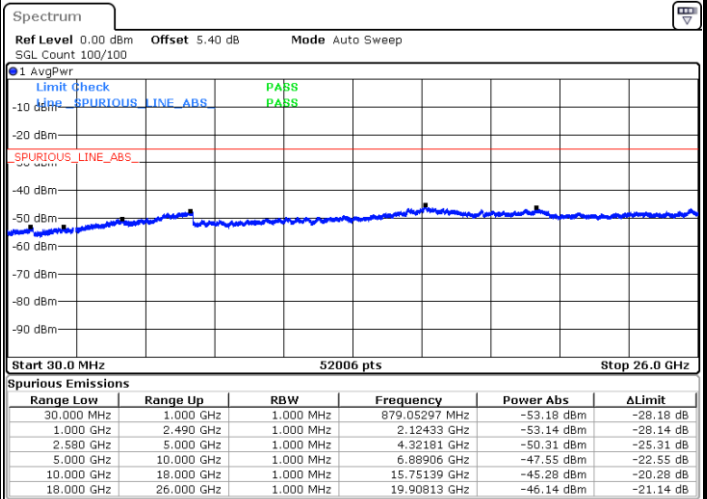

Date: 16 SEP. 2018 15:21:24

Highest Channel / 64QAM

Date: 16 SEP. 2018 15:25:56

LTE Band 5 / 5MHz

Lowest Channel / 64QAM

Middle Channel / 64QAM

Date: 16 SEP. 2018 15:30:28

Date: 16 SEP. 2018 15:31:45

Highest Channel / 64QAM

Date: 16 SEP. 2018 15:48:27

LTE Band 5 / 10MHz

Lowest Channel / 64QAM

Middle Channel / 64QAM

Date: 16 SEP. 2018 15:53:00

Date: 16 SEP. 2018 15:54:16

Highest Channel / 64QAM

Date: 16 SEP. 2018 15:58:49

LTE Band 7 / 5MHz

Lowest Channel / QPSK

Lowest Channel / 16QAM

Date: 19.SEP.2018 09:15:31

Date: 19.SEP.2018 09:14:37

Middle Channel / QPSK

Middle Channel / 16QAM