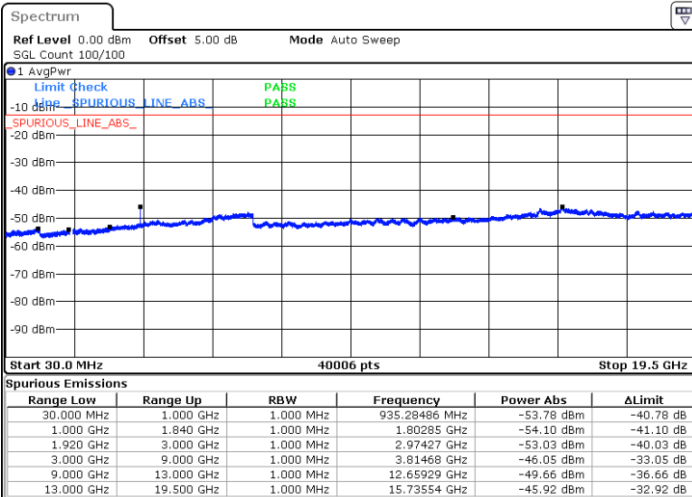

Highest Channel / 16QAM

Date: 16.SEP.2018 10:21:58

Date: 16.SEP.2018 10:22:53

LTE Band 2 / 1.4MHz

Lowest Channel / 64QAM

Middle Channel / 64QAM

Date: 16 SEP.2018 10:59:53

Date: 16 SEP.2018 11:00:49

Highest Channel / 64QAM

Date: 16 SEP.2018 11:01:44

LTE Band 2 / 3MHz

Lowest Channel / 64QAM

Middle Channel / 64QAM

Date: 16 SEP.2018 11:02:39

Date: 16 SEP.2018 11:03:35

Highest Channel / 64QAM

Date: 16 SEP.2018 11:04:30

LTE Band 2 / 5MHz

Lowest Channel / 64QAM

Middle Channel / 64QAM

Date: 16 SEP.2018 11:05:25

Date: 16 SEP.2018 11:06:21

Highest Channel / 64QAM

Date: 16 SEP.2018 11:07:16