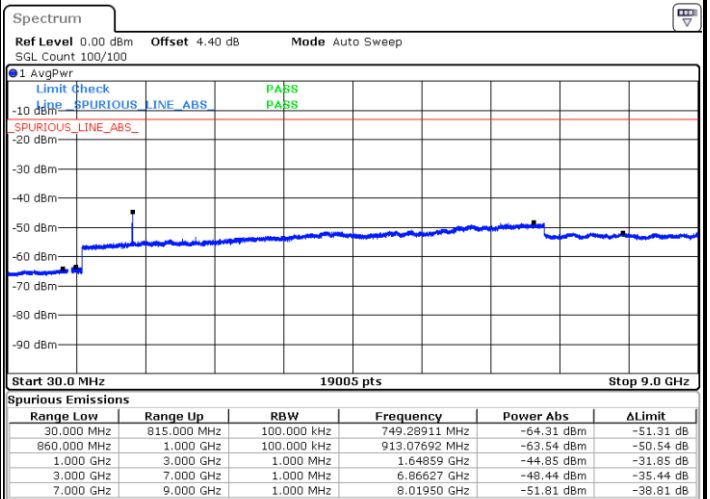

Date: 16 SEP. 2018 13:40:23

Date: 16 SEP. 2018 13:41:19

Middle Channel / QPSK

Middle Channel / 16QAM

Date: 16 SEP. 2018 13:42:57

Date: 16 SEP. 2018 13:43:52

LTE Band 5 / 1.4MHz

Highest Channel / QPSK

Date: 16 SEP 2018 13:52:02

Highest Channel / 16QAM

Date: 16 SEP 2018 13:52:58

LTE Band 5 / 3MHz

Lowest Channel / QPSK

Date: 16 SEP 2018 14:01:07

Lowest Channel / 16QAM

Date: 16 SEP 2018 14:02:02

LTE Band 5 / 3MHz

Middle Channel / QPSK

Middle Channel / 16QAM

Date: 16.SEP.2018 14:03:40

Date: 16.SEP.2018 14:04:35

Highest Channel / QPSK

Highest Channel / 16QAM

Date: 16.SEP.2018 14:12:45