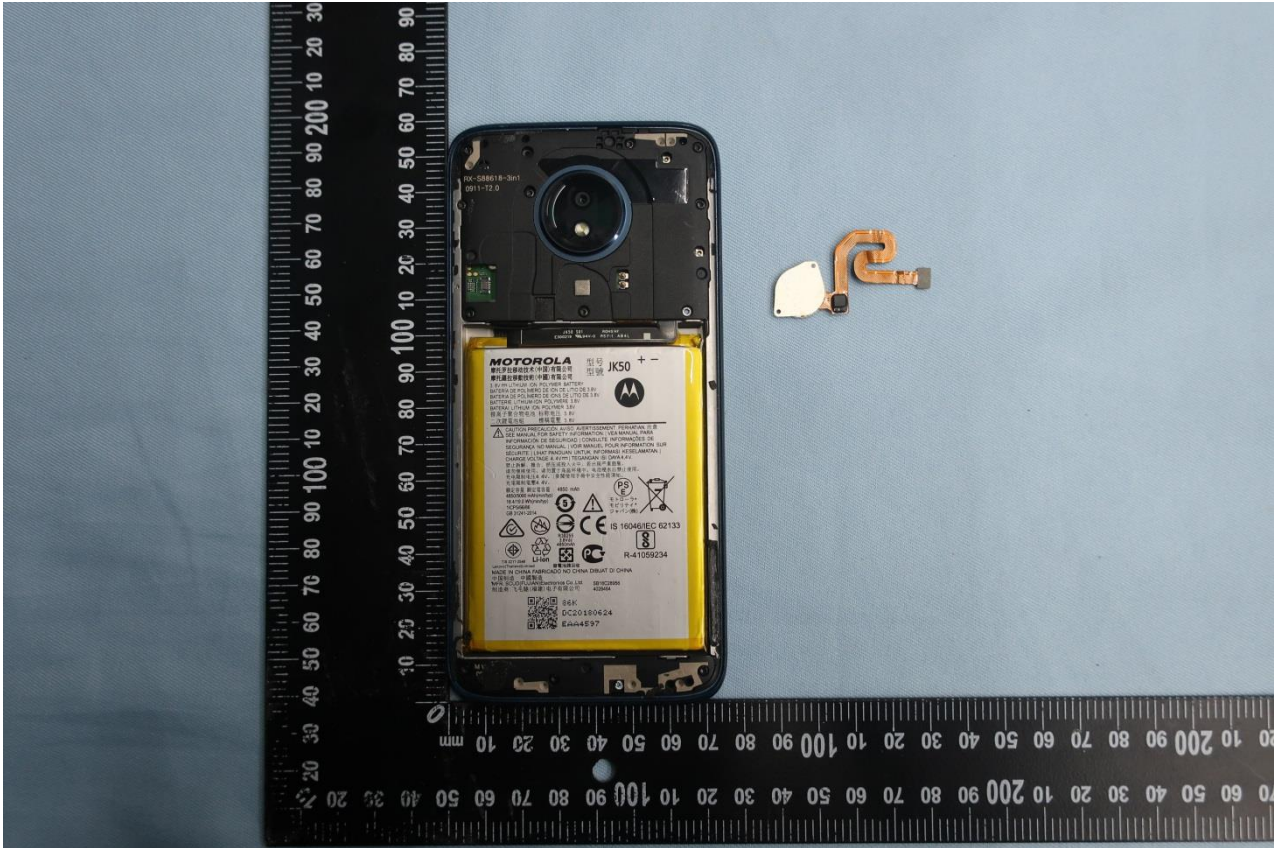

3. Internal Photograph of EUT

Brand Name: Motorola / Model Name: XT1955-7

Brand Name: Motorola / Model Name: XT1955-7

Brand Name: Motorola / Model Name: XT1955-7

Brand Name: Motorola / Model Name: XT1955-7

Brand Name: Motorola / Model Name: XT1955-7

Brand Name: Motorola / Model Name: XT1955-7

Brand Name: Motorola / Model Name: XT1955-7

Brand Name: Motorola / Model Name: XT1955-7

Brand Name: Motorola / Model Name: XT1955-7