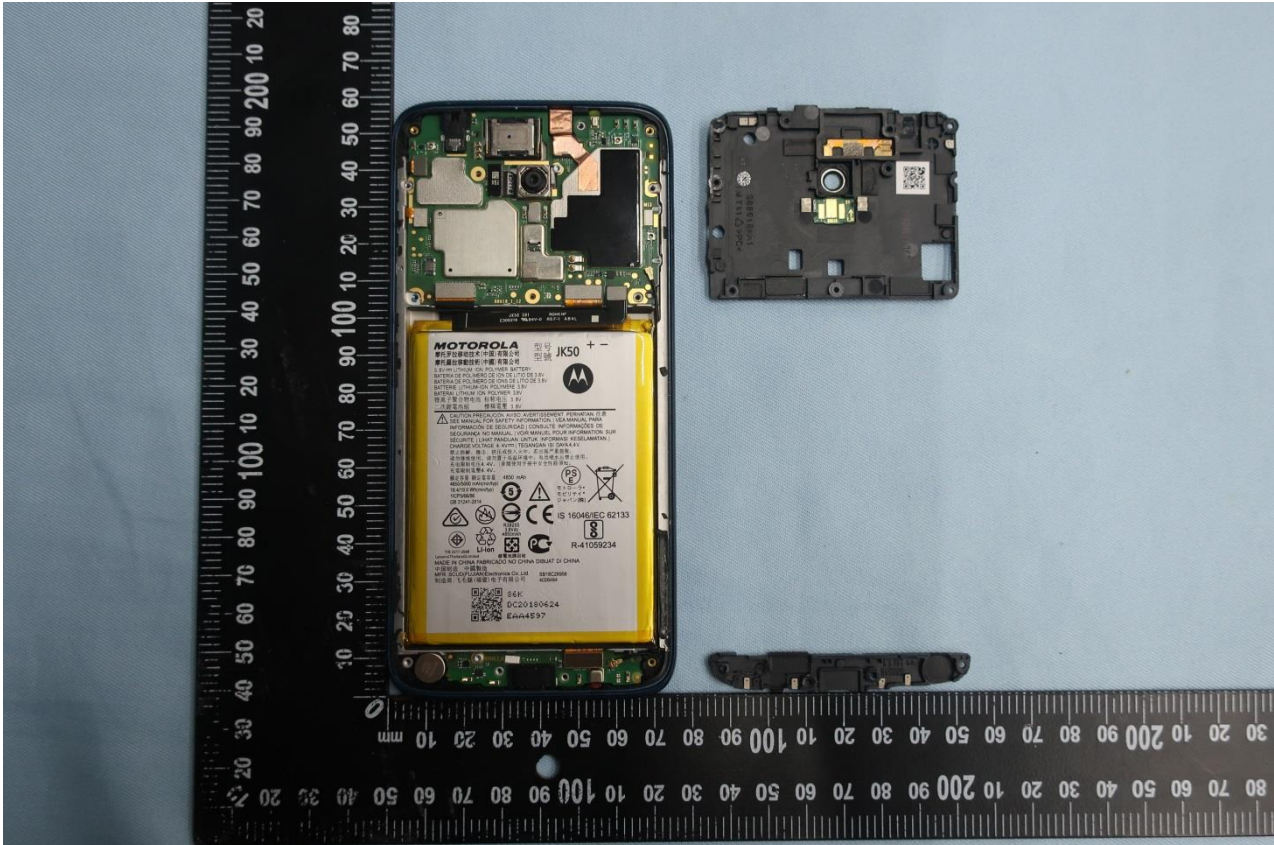

3. Internal Photograph of EUT

Brand Name: Motorola / Model Name: XT1955-7

Brand Name: Motorola / Model Name: XT1955-7

Brand Name: Motorola / Model Name: XT1955-7

Brand Name: Motorola / Model Name: XT1955-7

Brand Name: Motorola / Model Name: XT1955-7

Brand Name: Motorola / Model Name: XT1955-7

Brand Name: Motorola / Model Name: XT1955-7

Brand Name: Motorola / Model Name: XT1955-7

Brand Name: Motorola / Model Name: XT1955-7