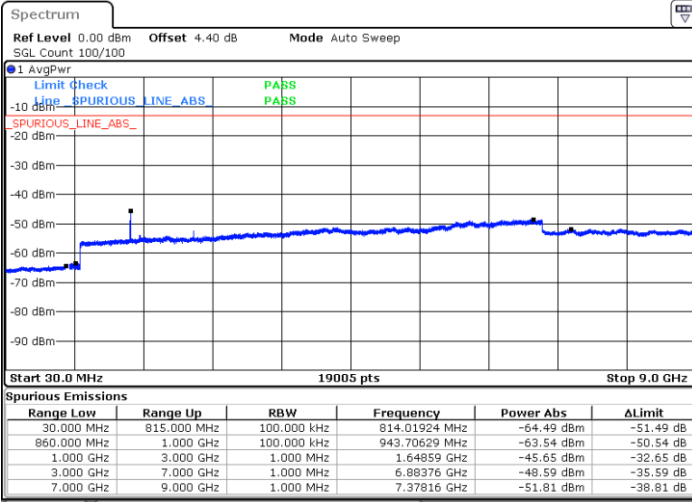

Lowest Channel / 64QAM

Middle Channel / 64QAM

Date: 16 SEP.2018 11:10:59

Date: 16 SEP.2018 11:11:55

Highest Channel / 64QAM

Date: 16 SEP.2018 11:12:50

LTE Band 2 / 20MHz

Lowest Channel / 64QAM

Middle Channel / 64QAM

Date: 16 SEP. 2018 11:13:45

Date: 16 SEP. 2018 11:14:41

Highest Channel / 64QAM

Date: 16 SEP. 2018 11:15:36

LTE Band 5 / 1.4MHz

Lowest Channel / QPSK

Lowest Channel / 16QAM

Date: 16 SEP 2018 13:40:23

Date: 16 SEP 2018 13:41:19

Middle Channel / QPSK

Middle Channel / 16QAM

Date: 16 SEP 2018 13:42:57

Date: 16 SEP 2018 13:43:52

LTE Band 5 / 1.4MHz

Highest Channel / QPSK

Date: 16 SEP 2018 13:52:02

Highest Channel / 16QAM

Date: 16 SEP 2018 13:52:58

LTE Band 5 / 3MHz

Lowest Channel / QPSK

Date: 16 SEP 2018 14:01:07

Lowest Channel / 16QAM

Date: 16 SEP 2018 14:02:02