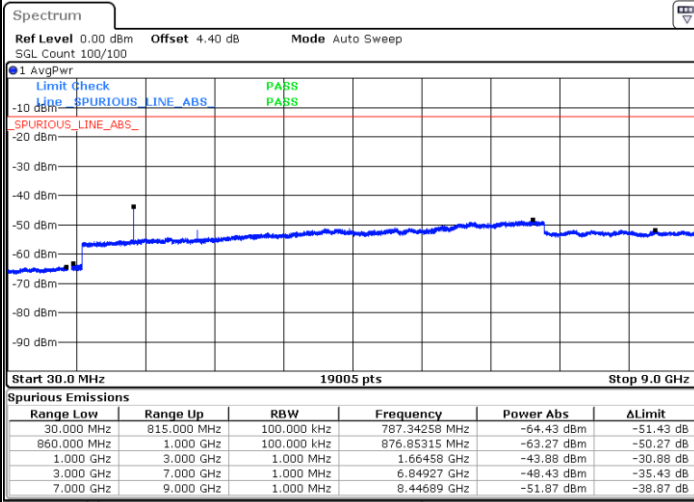

Date: 16.SEP.2018 14:24:23

Date: 16.SEP.2018 14:25:18

LTE Band 5 / 5MHz

Highest Channel / QPSK

Date: 16 SEP 2018 14:33:28

Highest Channel / 16QAM

Date: 16 SEP 2018 14:34:23

LTE Band 5 / 10MHz

Lowest Channel / QPSK

Date: 16 SEP 2018 14:42:32

Lowest Channel / 16QAM

Date: 16 SEP 2018 14:43:27

LTE Band 5 / 10MHz

Middle Channel / QPSK

Middle Channel / 16QAM

Date: 16.SEP.2018 14:45:05

Date: 16.SEP.2018 14:46:00

Highest Channel / QPSK

Highest Channel / 16QAM

Date: 16.SEP.2018 14:54:11

Date: 16.SEP.2018 14:55:06

LTE Band 5 / 1.4MHz

Lowest Channel / 64QAM

Middle Channel / 64QAM

Date: 16 SEP. 2018 15:09:45

Date: 16 SEP. 2018 15:11:02

Highest Channel / 64QAM

Date: 16 SEP. 2018 15:15:35

LTE Band 5 / 3MHz

Lowest Channel / 64QAM

Middle Channel / 64QAM

Date: 16 SEP. 2018 15:20:07