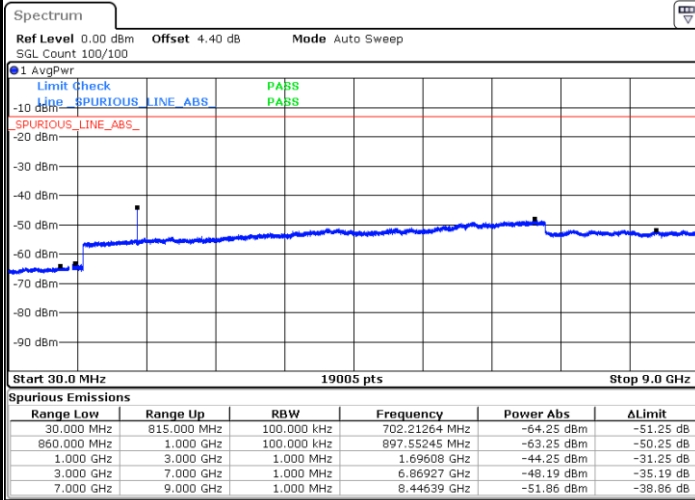

Middle Channel / 64QAM

Date: 16 SEP. 2018 11:13:45

Date: 16 SEP. 2018 11:14:41

Highest Channel / 64QAM

Date: 16 SEP. 2018 11:15:36

LTE Band 5 / 1.4MHz

Lowest Channel / QPSK

Lowest Channel / 16QAM

Date: 16 SEP 2018 13:40:23

Date: 16 SEP 2018 13:41:19

Middle Channel / QPSK

Middle Channel / 16QAM

Date: 16 SEP 2018 13:42:57

Date: 16 SEP 2018 13:43:52

LTE Band 5 / 1.4MHz

Highest Channel / QPSK

Date: 16 SEP 2018 13:52:02

Highest Channel / 16QAM

Date: 16 SEP 2018 13:52:58

LTE Band 5 / 3MHz

Lowest Channel / QPSK

Date: 16 SEP 2018 14:01:07

Lowest Channel / 16QAM

Date: 16 SEP 2018 14:02:02