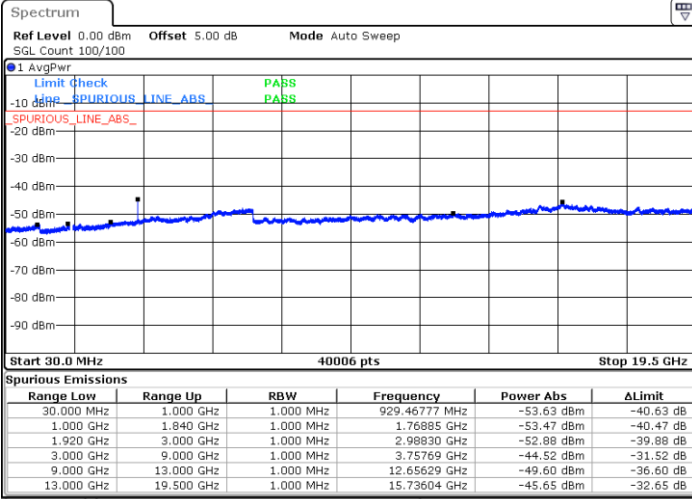

LTE Band 2 / 1.4MHz

Highest Channel / QPSK

Date: 16 SEP 2018 08:42:41

Highest Channel / 16QAM

Date: 16 SEP 2018 08:43:37

LTE Band 2 / 3MHz

Lowest Channel / QPSK

Date: 16 SEP 2018 08:49:49

Lowest Channel / 16QAM

Date: 16 SEP 2018 08:50:45

LTE Band 2 / 3MHz

Middle Channel / QPSK

Middle Channel / 16QAM

Date: 16.SEP.2018 08:52:24

Date: 16.SEP.2018 08:53:20

Highest Channel / QPSK

Highest Channel / 16QAM

Date: 16.SEP.2018 08:59:32

Date: 16.SEP.2018 09:00:28

LTE Band 2 / 5MHz

Lowest Channel / QPSK

Lowest Channel / 16QAM

Date: 16.SEP.2018 09:10:46

Date: 16.SEP.2018 09:11:43

Middle Channel / QPSK

Middle Channel / 16QAM

Date: 16.SEP.2018 09:13:27

Date: 16.SEP.2018 09:14:23

LTE Band 2 / 5MHz

Highest Channel / QPSK

Date: 16 SEP 2018 09:20:36

Highest Channel / 16QAM