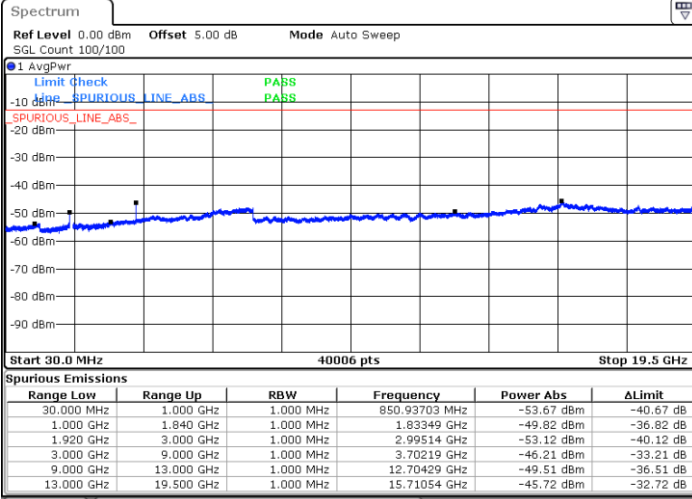

LTE Band 2 / 10MHz

Lowest Channel / 64QAM

Middle Channel / 64QAM

Date: 16 SEP.2018 11:08:11

Date: 16 SEP.2018 11:09:07

Highest Channel / 64QAM

Date: 16 SEP.2018 11:10:03

LTE Band 2 / 15MHz

Lowest Channel / 64QAM

Middle Channel / 64QAM

Date: 16 SEP.2018 11:10:59

Date: 16 SEP.2018 11:11:55

Highest Channel / 64QAM

Date: 16 SEP.2018 11:12:50

LTE Band 2 / 20MHz

Lowest Channel / 64QAM

Middle Channel / 64QAM

Date: 16 SEP. 2018 11:13:45

Date: 16 SEP. 2018 11:14:41

Highest Channel / 64QAM

Date: 16 SEP. 2018 11:15:36

LTE Band 5 / 1.4MHz

Lowest Channel / QPSK

Lowest Channel / 16QAM

Date: 16 SEP 2018 13:40:23

Date: 16 SEP 2018 13:41:19

Middle Channel / QPSK

Middle Channel / 16QAM

Date: 16 SEP 2018 13:42:57

Date: 16 SEP 2018 13:43:52

LTE Band 5 / 1.4MHz

Highest Channel / QPSK