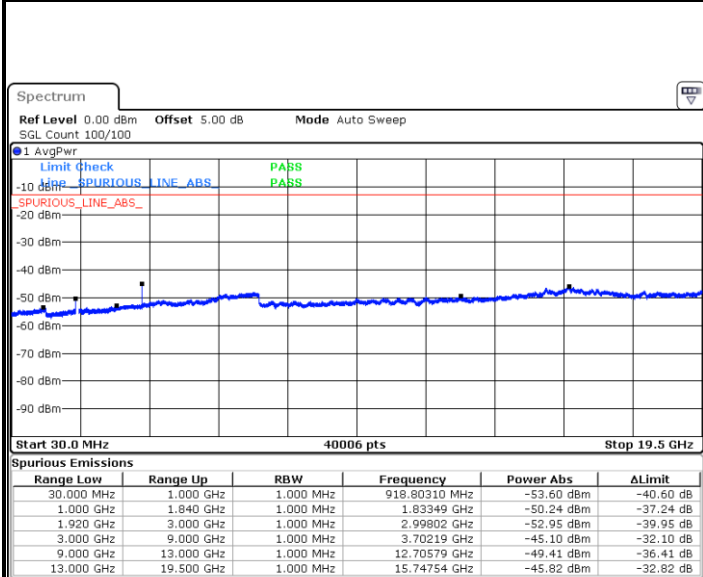

LTE Band 2 / 15MHz

Highest Channel / QPSK

Date: 16 SEP 2018 10:05:14

Highest Channel / 16QAM

Date: 16 SEP 2018 10:06:09

LTE Band 2 / 20MHz

Lowest Channel / QPSK

Date: 16 SEP 2018 10:12:19

Lowest Channel / 16QAM

Date: 16 SEP 2018 10:13:14

LTE Band 2 / 20MHz

Middle Channel / QPSK

Middle Channel / 16QAM

Date: 16.SEP.2018 10:14:52

Date: 16.SEP.2018 10:15:48

Highest Channel / QPSK

Highest Channel / 16QAM

Date: 16.SEP.2018 10:21:58

Date: 16.SEP.2018 10:22:53

LTE Band 2 / 1.4MHz

Lowest Channel / 64QAM

Middle Channel / 64QAM

Date: 16 SEP. 2018 10:59:53

Date: 16 SEP. 2018 11:00:49