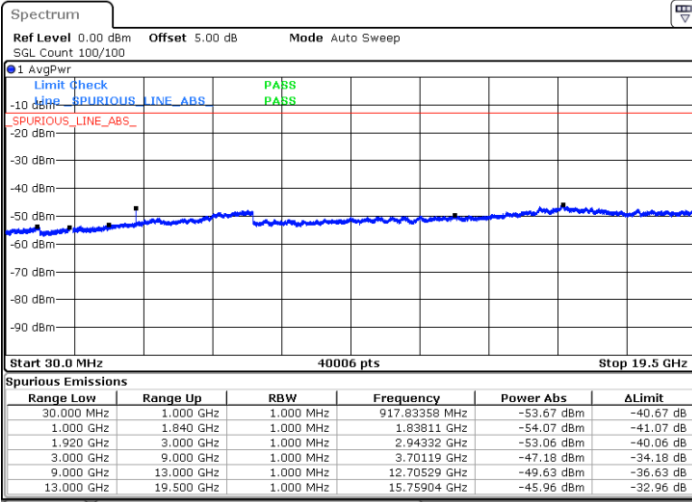

Highest Channel / 64QAM

Date: 16 SEP. 2018 11:01:44

LTE Band 2 / 3MHz

Lowest Channel / 64QAM

Middle Channel / 64QAM

Date: 16 SEP.2018 11:02:39

Date: 16 SEP.2018 11:03:35

Highest Channel / 64QAM

Date: 16 SEP.2018 11:04:30

LTE Band 2 / 5MHz

Lowest Channel / 64QAM

Middle Channel / 64QAM

Date: 16.SEP.2018 11:05:25

Date: 16.SEP.2018 11:06:21

Highest Channel / 64QAM

Date: 16.SEP.2018 11:07:16

LTE Band 2 / 10MHz

Lowest Channel / 64QAM

Middle Channel / 64QAM

Date: 16 SEP.2018 11:08:11

Date: 16 SEP.2018 11:09:07

Highest Channel / 64QAM

Date: 16 SEP.2018 11:10:03

LTE Band 2 / 15MHz