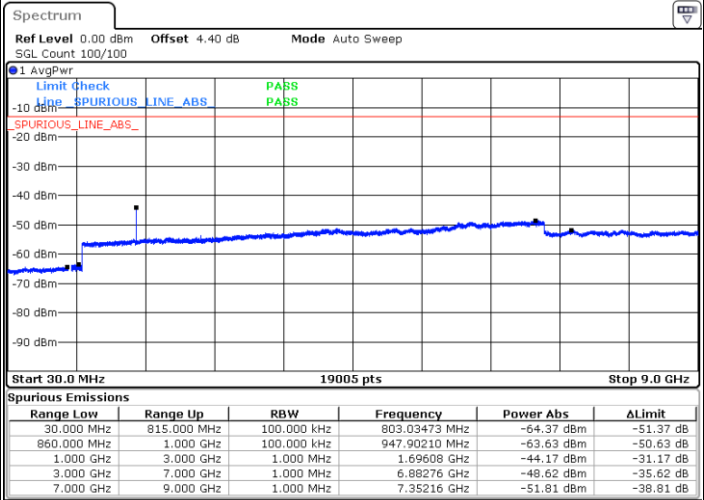

Middle Channel / 64QAM

Date: 16 SEP. 2018 11:13:45

Date: 16 SEP. 2018 11:14:41

Highest Channel / 64QAM

Date: 16 SEP. 2018 11:15:36

LTE Band 5 / 1.4MHz

Lowest Channel / QPSK

Lowest Channel / 16QAM

Date: 16 SEP 2018 13:40:23

Date: 16 SEP 2018 13:41:19

Middle Channel / QPSK

Middle Channel / 16QAM

Date: 16 SEP 2018 13:42:57

Date: 16 SEP 2018 13:43:52

LTE Band 5 / 1.4MHz

Highest Channel / QPSK

Date: 16 SEP 2018 13:52:02

Highest Channel / 16QAM

Date: 16 SEP 2018 13:52:58

LTE Band 5 / 3MHz

Lowest Channel / QPSK

Date: 16 SEP 2018 14:01:07

Lowest Channel / 16QAM

Date: 16 SEP 2018 14:02:02