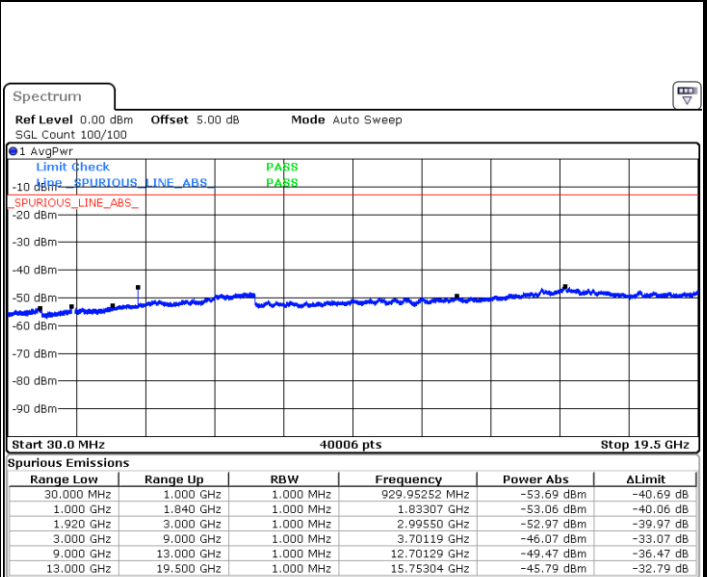

Middle Channel / QPSK

Middle Channel / 16QAM

Date: 16.SEP.2018 09:13:27

Date: 16.SEP.2018 09:14:23

LTE Band 2 / 5MHz

Highest Channel / QPSK

Date: 16 SEP 2018 09:20:36

Highest Channel / 16QAM

Date: 16 SEP 2018 09:21:32

LTE Band 2 / 10MHz

Lowest Channel / QPSK

Date: 16 SEP 2018 09:27:43

Lowest Channel / 16QAM

Date: 16 SEP 2018 09:28:39

LTE Band 2 / 10MHz

Middle Channel / QPSK

Middle Channel / 16QAM

Date: 16.SEP.2018 09:41:23

Date: 16.SEP.2018 09:42:18

Highest Channel / QPSK

Highest Channel / 16QAM

Date: 16.SEP.2018 09:48:29

Date: 16.SEP.2018 09:49:25

LTE Band 2 / 15MHz