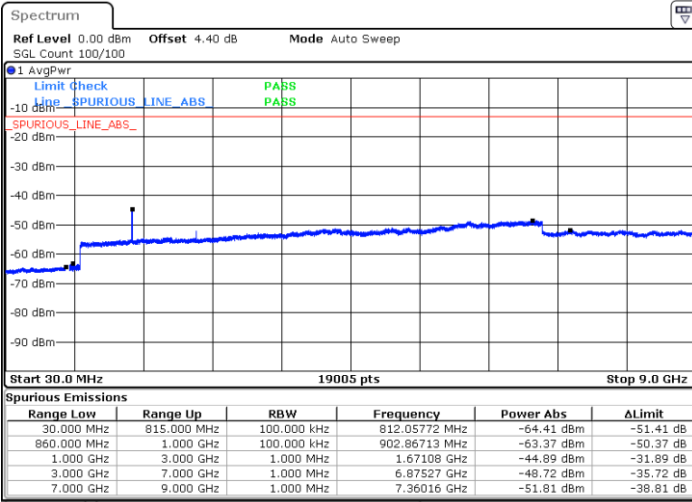

Date: 16 SEP 2018 13:40:23

Date: 16 SEP 2018 13:41:19

Middle Channel / QPSK

Middle Channel / 16QAM

Date: 16 SEP 2018 13:42:57

Date: 16 SEP 2018 13:43:52

LTE Band 5 / 1.4MHz

Highest Channel / QPSK

Date: 16 SEP 2018 13:52:02

Highest Channel / 16QAM

Date: 16 SEP 2018 13:52:58

LTE Band 5 / 3MHz

Lowest Channel / QPSK

Date: 16 SEP 2018 14:01:07

Lowest Channel / 16QAM

Date: 16 SEP 2018 14:02:02

LTE Band 5 / 3MHz

Middle Channel / QPSK

Middle Channel / 16QAM

Date: 16.SEP.2018 14:03:40

Date: 16.SEP.2018 14:04:35

Highest Channel / QPSK

Highest Channel / 16QAM

Date: 16.SEP.2018 14:12:45