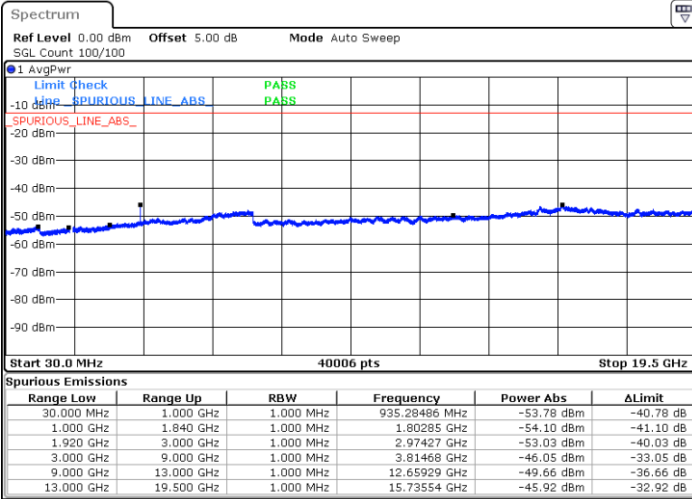

Highest Channel / 16QAM

Date: 16.SEP.2018 10:21:58

Date: 16.SEP.2018 10:22:53

LTE Band 2 / 1.4MHz

Lowest Channel / 64QAM

Middle Channel / 64QAM

Date: 16 SEP. 2018 10:59:53

Date: 16 SEP. 2018 11:00:49

Highest Channel / 64QAM

Date: 16 SEP. 2018 11:01:44

LTE Band 2 / 3MHz

Lowest Channel / 64QAM

Middle Channel / 64QAM

Date: 16 SEP.2018 11:02:39

Date: 16 SEP.2018 11:03:35

Highest Channel / 64QAM

Date: 16 SEP.2018 11:04:30

LTE Band 2 / 5MHz

Lowest Channel / 64QAM

Middle Channel / 64QAM

Date: 16.SEP.2018 11:05:25

Date: 16.SEP.2018 11:06:21

Highest Channel / 64QAM

Date: 16.SEP.2018 11:07:16