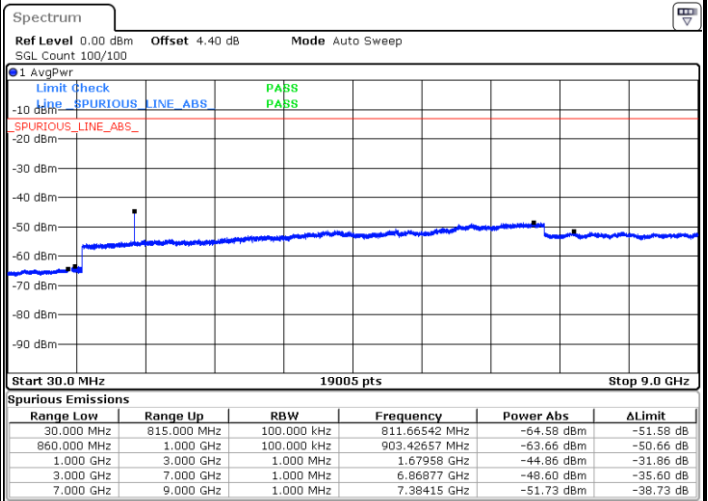

Date: 16.SEP.2018 14:24:23

Date: 16.SEP.2018 14:25:18

LTE Band 5 / 5MHz

Highest Channel / QPSK

Date: 16 SEP 2018 14:33:28

Highest Channel / 16QAM

Date: 16 SEP 2018 14:34:23

LTE Band 5 / 10MHz

Lowest Channel / QPSK

Date: 16 SEP 2018 14:42:32

Lowest Channel / 16QAM

Date: 16 SEP 2018 14:43:27

LTE Band 5 / 10MHz

Middle Channel / QPSK

Middle Channel / 16QAM

Date: 16.SEP.2018 14:45:05

Date: 16.SEP.2018 14:46:00

Highest Channel / QPSK

Highest Channel / 16QAM

Date: 16.SEP.2018 14:54:11

Date: 16.SEP.2018 14:55:06

LTE Band 5 / 1.4MHz

Lowest Channel / 64QAM

Middle Channel / 64QAM

Date: 16 SEP. 2018 15:09:45

Date: 16 SEP. 2018 15:11:02

Highest Channel / 64QAM

Date: 16 SEP. 2018 15:15:35

LTE Band 5 / 3MHz

Lowest Channel / 64QAM

Middle Channel / 64QAM

Date: 16 SEP. 2018 15:20:07