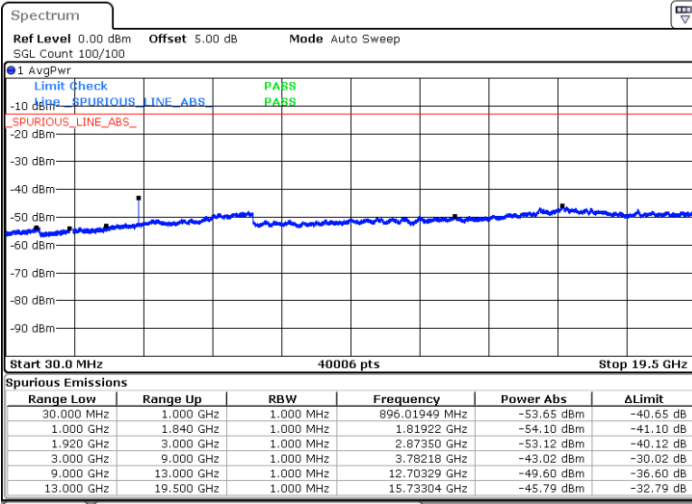

LTE Band 2 / 15MHz

Highest Channel / QPSK

Date: 16 SEP 2018 10:05:14

Highest Channel / 16QAM

Date: 16 SEP 2018 10:06:09

LTE Band 2 / 20MHz

Lowest Channel / QPSK

Date: 16 SEP 2018 10:12:19

Lowest Channel / 16QAM

Date: 16 SEP 2018 10:13:14

LTE Band 2 / 20MHz

Middle Channel / QPSK

Middle Channel / 16QAM

Date: 16.SEP.2018 10:14:52

Date: 16.SEP.2018 10:15:48

Highest Channel / QPSK

Highest Channel / 16QAM

Date: 16.SEP.2018 10:21:58

Date: 16.SEP.2018 10:22:53

LTE Band 2 / 1.4MHz

Lowest Channel / 64QAM

Middle Channel / 64QAM

Date: 16 SEP. 2018 10:59:53

Date: 16 SEP. 2018 11:00:49

Highest Channel / 64QAM

Date: 16 SEP. 2018 11:01:44

LTE Band 2 / 3MHz

Lowest Channel / 64QAM

Middle Channel / 64QAM

Date: 16 SEP.2018 11:02:39

Date: 16 SEP.2018 11:03:35

Highest Channel / 64QAM