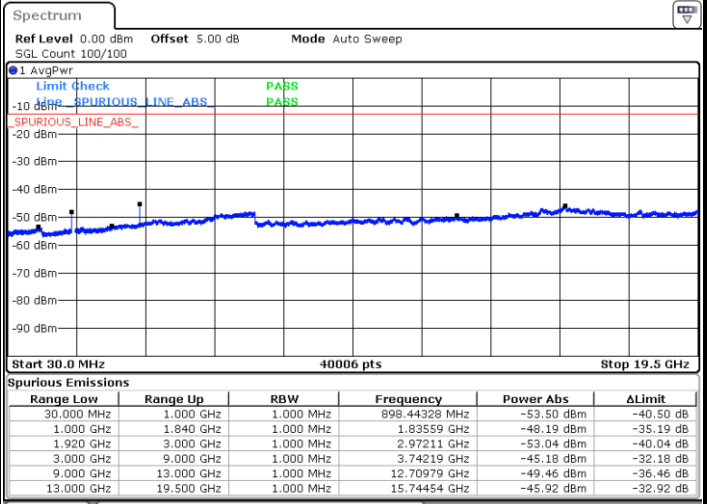

LTE Band 2 / 15MHz

Highest Channel / QPSK

Date: 16 SEP 2018 10:05:14

Highest Channel / 16QAM

Date: 16 SEP 2018 10:06:09

LTE Band 2 / 20MHz

Lowest Channel / QPSK

Date: 16 SEP 2018 10:12:19

Lowest Channel / 16QAM

Date: 16 SEP 2018 10:13:14

LTE Band 2 / 20MHz

Middle Channel / QPSK

Middle Channel / 16QAM

Date: 16.SEP.2018 10:14:52

Date: 16.SEP.2018 10:15:48

Highest Channel / QPSK

Highest Channel / 16QAM

Date: 16.SEP.2018 10:21:58

Date: 16.SEP.2018 10:22:53

LTE Band 2 / 1.4MHz

Lowest Channel / 64QAM

Middle Channel / 64QAM

Date: 16 SEP. 2018 10:59:53

Date: 16 SEP. 2018 11:00:49

Highest Channel / 64QAM

Date: 16 SEP. 2018 11:01:44

LTE Band 2 / 3MHz

Lowest Channel / 64QAM

Middle Channel / 64QAM

Date: 16 SEP.2018 11:02:39

Date: 16 SEP.2018 11:03:35

Highest Channel / 64QAM