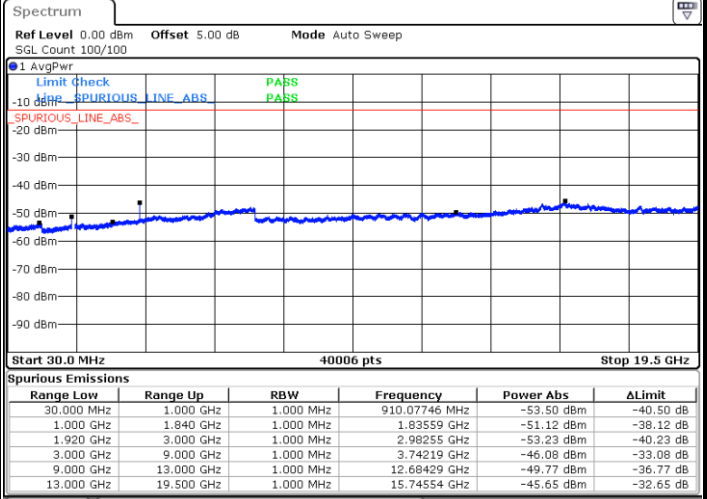

LTE Band 2 / 10MHz

Lowest Channel / 64QAM

Middle Channel / 64QAM

Date: 16 SEP.2018 11:08:11

Date: 16 SEP.2018 11:09:07

Highest Channel / 64QAM

Date: 16 SEP.2018 11:10:03

LTE Band 2 / 15MHz

Lowest Channel / 64QAM

Middle Channel / 64QAM

Date: 16 SEP.2018 11:10:59

Date: 16 SEP.2018 11:11:55

Highest Channel / 64QAM

Date: 16 SEP.2018 11:12:50

LTE Band 2 / 20MHz

Lowest Channel / 64QAM

Middle Channel / 64QAM

Date: 16 SEP. 2018 11:13:45

Date: 16 SEP. 2018 11:14:41

Highest Channel / 64QAM

Date: 16 SEP. 2018 11:15:36

LTE Band 5 / 1.4MHz

Lowest Channel / QPSK

Lowest Channel / 16QAM

Date: 16 SEP 2018 13:40:23

Date: 16 SEP 2018 13:41:19

Middle Channel / QPSK

Middle Channel / 16QAM

Date: 16 SEP 2018 13:42:57

Date: 16 SEP 2018 13:43:52

LTE Band 5 / 1.4MHz

Highest Channel / QPSK