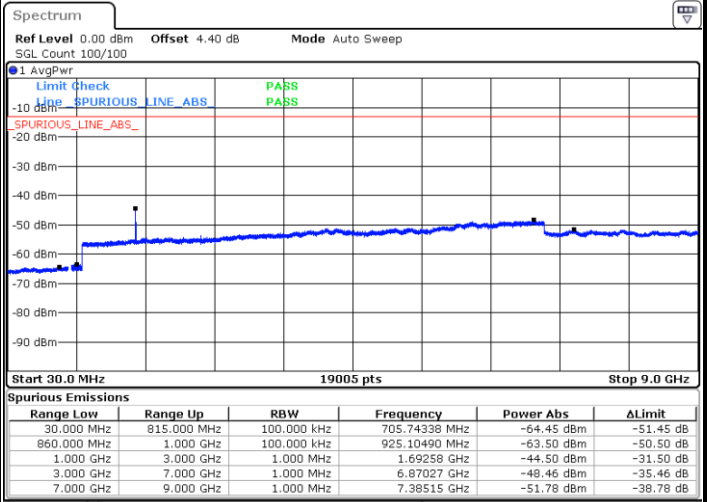

Date: 16 SEP 2018 13:52:02

Highest Channel / 16QAM

Date: 16 SEP 2018 13:52:58

LTE Band 5 / 3MHz

Lowest Channel / QPSK

Date: 16 SEP 2018 14:01:07

Lowest Channel / 16QAM

Date: 16 SEP 2018 14:02:02

LTE Band 5 / 3MHz

Middle Channel / QPSK

Middle Channel / 16QAM

Date: 16.SEP.2018 14:03:40

Date: 16.SEP.2018 14:04:35

Highest Channel / QPSK

Highest Channel / 16QAM

Date: 16.SEP.2018 14:12:45

Date: 16.SEP.2018 14:13:40

LTE Band 5 / 5MHz

Lowest Channel / QPSK

Lowest Channel / 16QAM

Date: 16.SEP.2018 14:21:50

Date: 16.SEP.2018 14:22:45

Middle Channel / QPSK

Middle Channel / 16QAM

Date: 16.SEP.2018 14:24:23

Date: 16.SEP.2018 14:25:18

LTE Band 5 / 5MHz

Highest Channel / QPSK

Date: 16 SEP 2018 14:33:28

Highest Channel / 16QAM

Date: 16 SEP 2018 14:34:23

LTE Band 5 / 10MHz