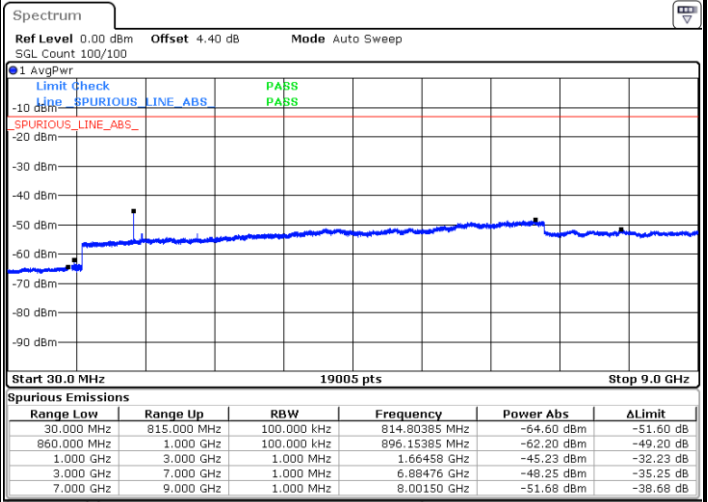

Date: 16.SEP.2018 14:24:23

Date: 16.SEP.2018 14:25:18

LTE Band 5 / 5MHz

Highest Channel / QPSK

Date: 16 SEP 2018 14:33:28

Highest Channel / 16QAM

Date: 16 SEP 2018 14:34:23

LTE Band 5 / 10MHz

Lowest Channel / QPSK

Date: 16 SEP 2018 14:42:32

Lowest Channel / 16QAM

Date: 16 SEP 2018 14:43:27

LTE Band 5 / 10MHz

Middle Channel / QPSK

Middle Channel / 16QAM

Date: 16.SEP.2018 14:45:05

Date: 16.SEP.2018 14:46:00

Highest Channel / QPSK

Highest Channel / 16QAM

Date: 16.SEP.2018 14:54:11

Date: 16.SEP.2018 14:55:06

LTE Band 5 / 1.4MHz

Lowest Channel / 64QAM

Middle Channel / 64QAM

Date: 16 SEP. 2018 15:09:45

Date: 16 SEP. 2018 15:11:02

Highest Channel / 64QAM

Date: 16 SEP. 2018 15:15:35

LTE Band 5 / 3MHz

Lowest Channel / 64QAM

Middle Channel / 64QAM

Date: 16 SEP. 2018 15:20:07