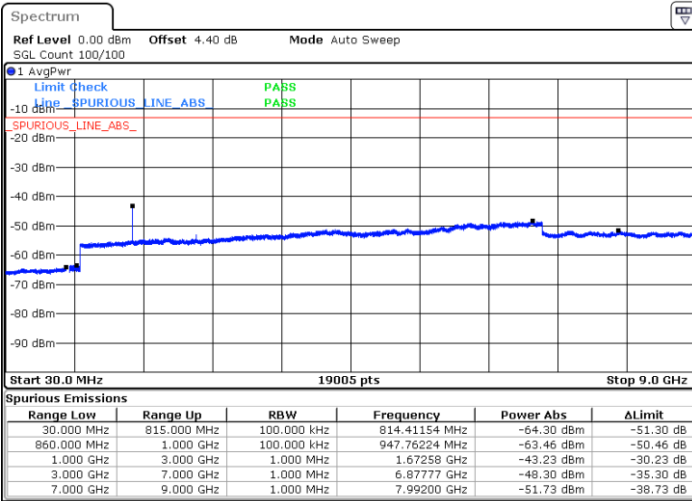

Lowest Channel / 64QAM

Middle Channel / 64QAM

Date: 16 SEP.2018 11:10:59

Date: 16 SEP.2018 11:11:55

Highest Channel / 64QAM

Date: 16 SEP.2018 11:12:50

LTE Band 2 / 20MHz

Lowest Channel / 64QAM

Middle Channel / 64QAM

Date: 16 SEP. 2018 11:13:45

Date: 16 SEP. 2018 11:14:41

Highest Channel / 64QAM

Date: 16 SEP. 2018 11:15:36

LTE Band 5 / 1.4MHz

Lowest Channel / QPSK

Lowest Channel / 16QAM

Date: 16 SEP 2018 13:40:23

Date: 16 SEP 2018 13:41:19

Middle Channel / QPSK

Middle Channel / 16QAM

Date: 16 SEP 2018 13:42:57

Date: 16 SEP 2018 13:43:52

LTE Band 5 / 1.4MHz

Highest Channel / QPSK