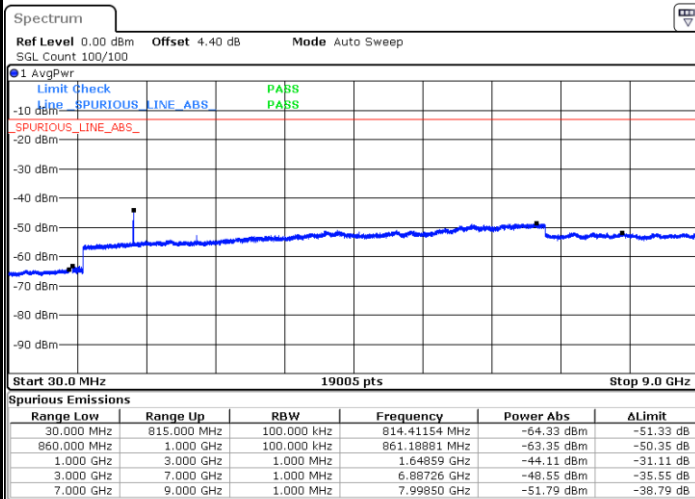

Date: 16 SEP 2018 13:40:23

Date: 16 SEP 2018 13:41:19

Middle Channel / QPSK

Middle Channel / 16QAM

Date: 16 SEP 2018 13:42:57

Date: 16 SEP 2018 13:43:52

LTE Band 5 / 1.4MHz

Highest Channel / QPSK

Date: 16 SEP 2018 13:52:02

Highest Channel / 16QAM

Date: 16 SEP 2018 13:52:58

LTE Band 5 / 3MHz

Lowest Channel / QPSK

Date: 16 SEP 2018 14:01:07

Lowest Channel / 16QAM

Date: 16 SEP 2018 14:02:02

LTE Band 5 / 3MHz

Middle Channel / QPSK

Middle Channel / 16QAM

Date: 16.SEP.2018 14:03:40

Date: 16.SEP.2018 14:04:35

Highest Channel / QPSK

Highest Channel / 16QAM

Date: 16.SEP.2018 14:12:45