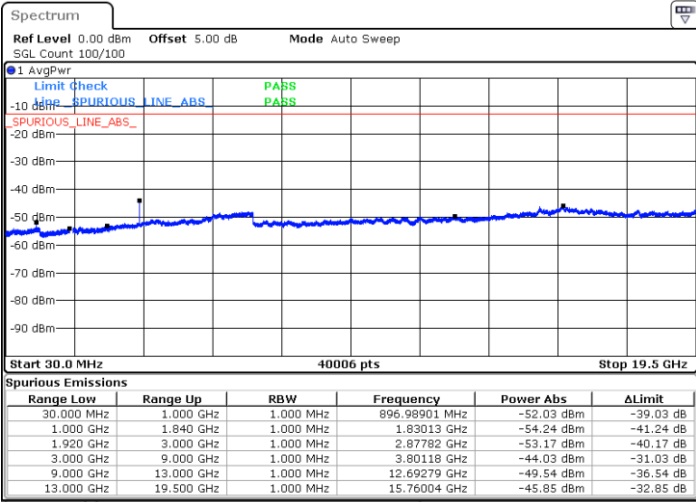

Date: 16 SEP 2018 09:21:32

LTE Band 2 / 10MHz

Lowest Channel / QPSK

Date: 16 SEP 2018 09:27:43

Lowest Channel / 16QAM

Date: 16 SEP 2018 09:28:39

LTE Band 2 / 10MHz

Middle Channel / QPSK

Middle Channel / 16QAM

Date: 16.SEP.2018 09:41:23

Date: 16.SEP.2018 09:42:18

Highest Channel / QPSK

Highest Channel / 16QAM

Date: 16.SEP.2018 09:48:29

Date: 16.SEP.2018 09:49:25

LTE Band 2 / 15MHz