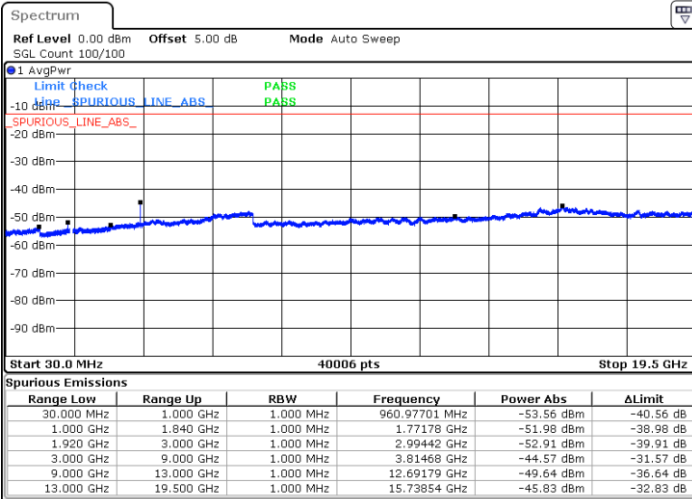

LTE Band 2 / 1.4MHz

Highest Channel / QPSK

Date: 16 SEP 2018 08:42:41

Highest Channel / 16QAM

Date: 16 SEP 2018 08:43:37

LTE Band 2 / 3MHz

Lowest Channel / QPSK

Date: 16 SEP 2018 08:49:49

Lowest Channel / 16QAM

Date: 16 SEP 2018 08:50:45

LTE Band 2 / 3MHz

Middle Channel / QPSK

Middle Channel / 16QAM

Date: 16.SEP.2018 08:52:24

Date: 16.SEP.2018 08:53:20

Highest Channel / QPSK

Highest Channel / 16QAM

Date: 16.SEP.2018 08:59:32

Date: 16.SEP.2018 09:00:28

LTE Band 2 / 5MHz

Lowest Channel / QPSK

Lowest Channel / 16QAM

Date: 16.SEP.2018 09:10:46

Date: 16.SEP.2018 09:11:43