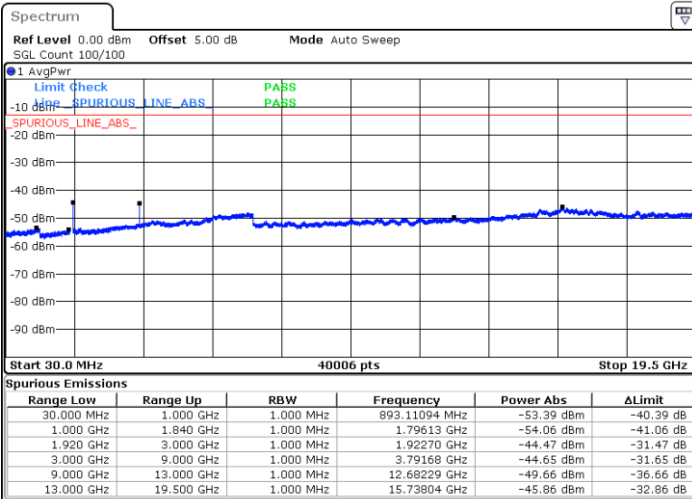

LTE Band 2 / 10MHz

Lowest Channel / 64QAM

Middle Channel / 64QAM

Date: 16 SEP.2018 11:08:11

Date: 16 SEP.2018 11:09:07

Highest Channel / 64QAM

Date: 16 SEP.2018 11:10:03

LTE Band 2 / 15MHz

Lowest Channel / 64QAM

Middle Channel / 64QAM

Date: 16 SEP.2018 11:10:59

Date: 16 SEP.2018 11:11:55

Highest Channel / 64QAM

Date: 16 SEP.2018 11:12:50

LTE Band 2 / 20MHz

Lowest Channel / 64QAM

Middle Channel / 64QAM

Date: 16 SEP. 2018 11:13:45

Date: 16 SEP. 2018 11:14:41

Highest Channel / 64QAM

Date: 16 SEP. 2018 11:15:36

LTE Band 5 / 1.4MHz

Lowest Channel / QPSK

Lowest Channel / 16QAM

Date: 16 SEP 2018 13:40:23

Date: 16 SEP 2018 13:41:19

Middle Channel / QPSK

Middle Channel / 16QAM

Date: 16 SEP 2018 13:42:57

Date: 16 SEP 2018 13:43:52

LTE Band 5 / 1.4MHz

Highest Channel / QPSK