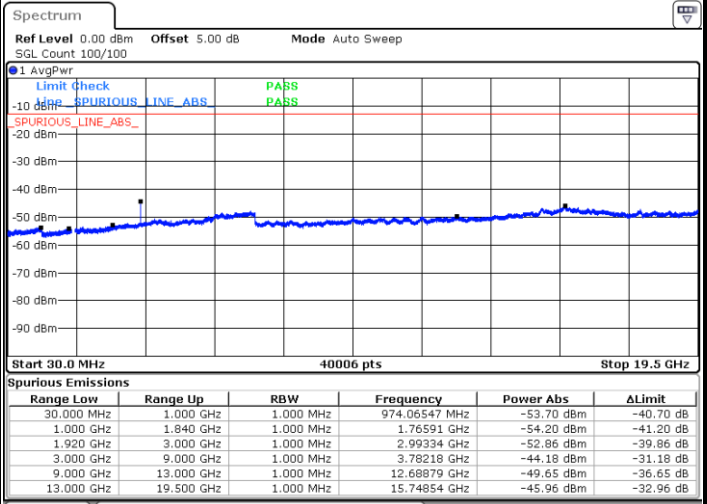

LTE Band 2 / 15MHz

Highest Channel / QPSK

Date: 16 SEP 2018 10:05:14

Highest Channel / 16QAM

Date: 16 SEP 2018 10:06:09

LTE Band 2 / 20MHz

Lowest Channel / QPSK

Date: 16 SEP 2018 10:12:19

Lowest Channel / 16QAM

Date: 16 SEP 2018 10:13:14

LTE Band 2 / 20MHz

Middle Channel / QPSK

Middle Channel / 16QAM

Date: 16.SEP.2018 10:14:52

Date: 16.SEP.2018 10:15:48

Highest Channel / QPSK

Highest Channel / 16QAM

Date: 16.SEP.2018 10:21:58

Date: 16.SEP.2018 10:22:53

LTE Band 2 / 1.4MHz

Lowest Channel / 64QAM

Middle Channel / 64QAM

Date: 16 SEP. 2018 10:59:53

Date: 16 SEP. 2018 11:00:49

Highest Channel / 64QAM

Date: 16 SEP. 2018 11:01:44

LTE Band 2 / 3MHz

Lowest Channel / 64QAM

Middle Channel / 64QAM

Date: 16 SEP.2018 11:02:39

Date: 16 SEP.2018 11:03:35

Highest Channel / 64QAM