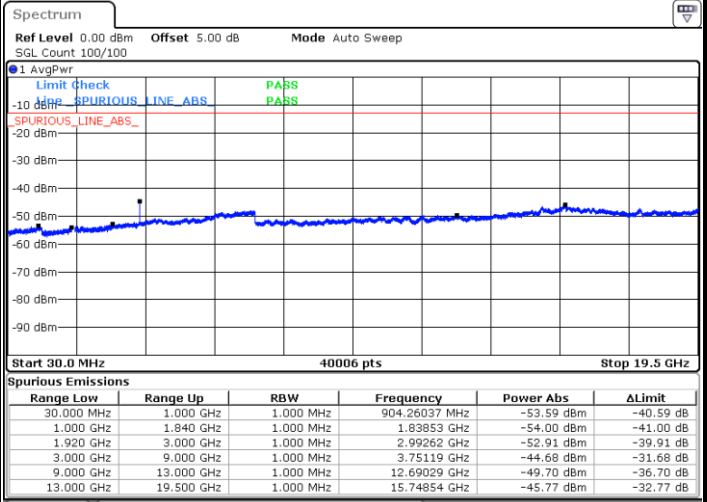

Highest Channel / 64QAM

Date: 16 SEP. 2018 11:01:44

LTE Band 2 / 3MHz

Lowest Channel / 64QAM

Middle Channel / 64QAM

Date: 16 SEP.2018 11:02:39

Date: 16 SEP.2018 11:03:35

Highest Channel / 64QAM

Date: 16 SEP.2018 11:04:30

LTE Band 2 / 5MHz

Lowest Channel / 64QAM

Middle Channel / 64QAM

Date: 16.SEP.2018 11:05:25

Date: 16.SEP.2018 11:06:21

Highest Channel / 64QAM

Date: 16.SEP.2018 11:07:16

LTE Band 2 / 10MHz

Lowest Channel / 64QAM

Middle Channel / 64QAM

Date: 16 SEP.2018 11:08:11

Date: 16 SEP.2018 11:09:07

Highest Channel / 64QAM

Date: 16 SEP.2018 11:10:03

LTE Band 2 / 15MHz