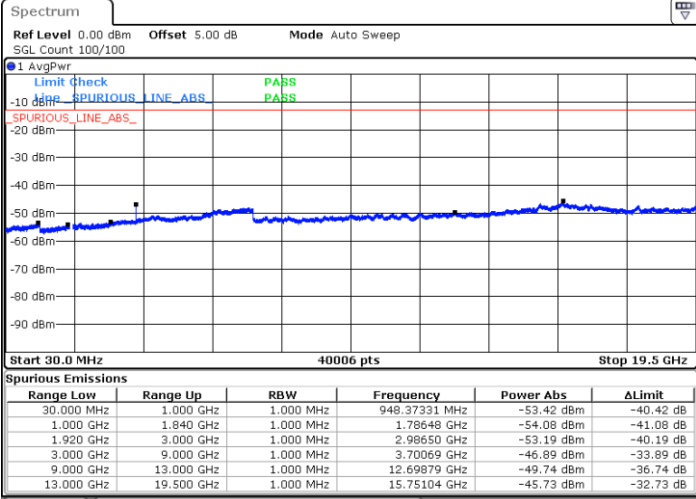

Lowest Channel / 16QAM

Date: 16 SEP 2018 10:13:14

LTE Band 2 / 20MHz

Middle Channel / QPSK

Middle Channel / 16QAM

Date: 16.SEP.2018 10:14:52

Date: 16.SEP.2018 10:15:48

Highest Channel / QPSK

Highest Channel / 16QAM

Date: 16.SEP.2018 10:21:58

Date: 16.SEP.2018 10:22:53

LTE Band 2 / 1.4MHz

Lowest Channel / 64QAM

Middle Channel / 64QAM

Date: 16 SEP. 2018 10:59:53

Date: 16 SEP. 2018 11:00:49

Highest Channel / 64QAM

Date: 16 SEP. 2018 11:01:44

LTE Band 2 / 3MHz

Lowest Channel / 64QAM

Middle Channel / 64QAM

Date: 16 SEP.2018 11:02:39

Date: 16 SEP.2018 11:03:35

Highest Channel / 64QAM