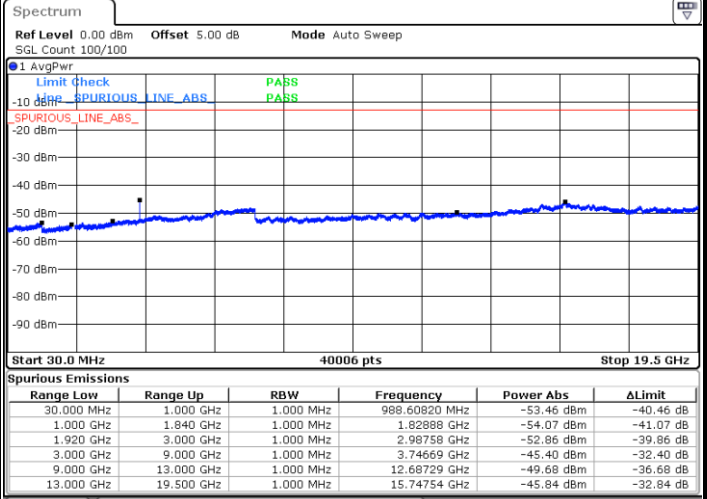

Date: 16 SEP.2018 11:04:30

LTE Band 2 / 5MHz

Lowest Channel / 64QAM

Middle Channel / 64QAM

Date: 16.SEP.2018 11:05:25

Date: 16.SEP.2018 11:06:21

Highest Channel / 64QAM

Date: 16.SEP.2018 11:07:16

LTE Band 2 / 10MHz

Lowest Channel / 64QAM

Middle Channel / 64QAM

Date: 16 SEP.2018 11:08:11

Date: 16 SEP.2018 11:09:07

Highest Channel / 64QAM

Date: 16 SEP.2018 11:10:03

LTE Band 2 / 15MHz

Lowest Channel / 64QAM

Middle Channel / 64QAM

Date: 16 SEP.2018 11:10:59

Date: 16 SEP.2018 11:11:55

Highest Channel / 64QAM

Date: 16 SEP.2018 11:12:50

LTE Band 2 / 20MHz

Lowest Channel / 64QAM