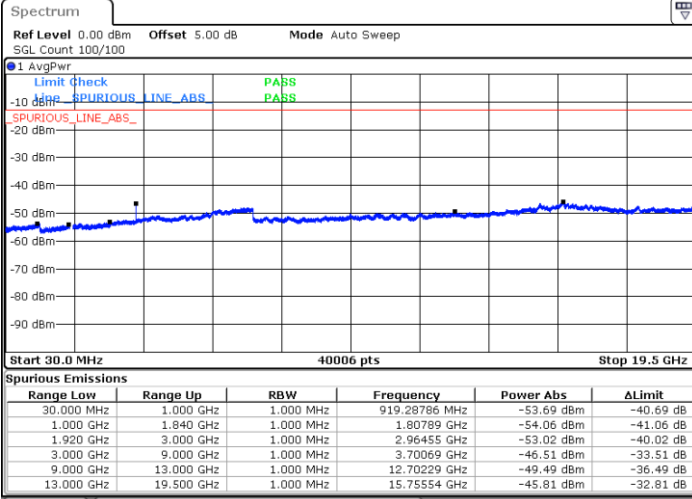

Highest Channel / 16QAM

Date: 16.SEP.2018 10:21:58

Date: 16.SEP.2018 10:22:53

LTE Band 2 / 1.4MHz

Lowest Channel / 64QAM

Middle Channel / 64QAM

Date: 16 SEP. 2018 10:59:53

Date: 16 SEP. 2018 11:00:49

Highest Channel / 64QAM

Date: 16 SEP. 2018 11:01:44

LTE Band 2 / 3MHz

Lowest Channel / 64QAM

Middle Channel / 64QAM

Date: 16 SEP.2018 11:02:39

Date: 16 SEP.2018 11:03:35

Highest Channel / 64QAM

Date: 16 SEP.2018 11:04:30

LTE Band 2 / 5MHz

Lowest Channel / 64QAM

Middle Channel / 64QAM

Date: 16.SEP.2018 11:05:25

Date: 16.SEP.2018 11:06:21

Highest Channel / 64QAM

Date: 16.SEP.2018 11:07:16

LTE Band 2 / 10MHz

Lowest Channel / 64QAM

Middle Channel / 64QAM

Date: 16 SEP.2018 11:08:11

Date: 16 SEP.2018 11:09:07

Highest Channel / 64QAM

Date: 16 SEP.2018 11:10:03

LTE Band 2 / 15MHz