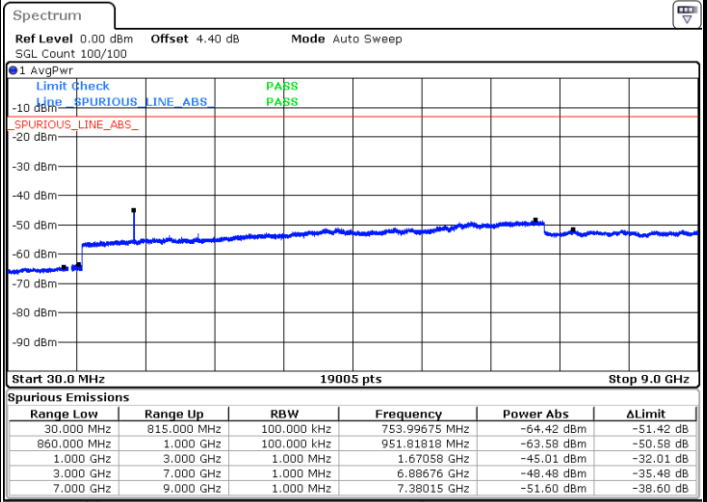

Date: 16 SEP 2018 13:40:23

Date: 16 SEP 2018 13:41:19

Middle Channel / QPSK

Middle Channel / 16QAM

Date: 16 SEP 2018 13:42:57

Date: 16 SEP 2018 13:43:52

LTE Band 5 / 1.4MHz

Highest Channel / QPSK

Date: 16 SEP 2018 13:52:02

Highest Channel / 16QAM

Date: 16 SEP 2018 13:52:58

LTE Band 5 / 3MHz

Lowest Channel / QPSK

Date: 16 SEP 2018 14:01:07

Lowest Channel / 16QAM

Date: 16 SEP 2018 14:02:02

LTE Band 5 / 3MHz

Middle Channel / QPSK

Middle Channel / 16QAM

Date: 16.SEP.2018 14:03:40

Date: 16.SEP.2018 14:04:35

Highest Channel / QPSK

Highest Channel / 16QAM

Date: 16.SEP.2018 14:12:45