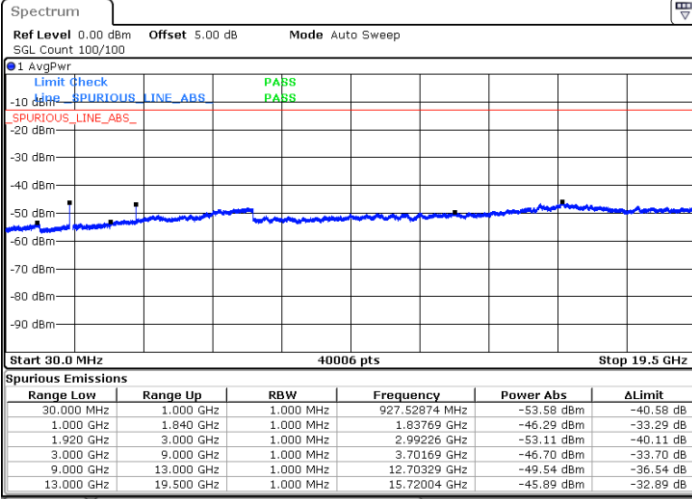

Date: 16 SEP.2018 11:04:30

LTE Band 2 / 5MHz

Lowest Channel / 64QAM

Middle Channel / 64QAM

Date: 16.SEP.2018 11:05:25

Date: 16.SEP.2018 11:06:21

Highest Channel / 64QAM

Date: 16.SEP.2018 11:07:16

LTE Band 2 / 10MHz

Lowest Channel / 64QAM

Middle Channel / 64QAM

Date: 16 SEP.2018 11:08:11

Date: 16 SEP.2018 11:09:07

Highest Channel / 64QAM

Date: 16 SEP.2018 11:10:03

LTE Band 2 / 15MHz

Lowest Channel / 64QAM

Middle Channel / 64QAM

Date: 16 SEP.2018 11:10:59

Date: 16 SEP.2018 11:11:55

Highest Channel / 64QAM

Date: 16 SEP.2018 11:12:50

LTE Band 2 / 20MHz

Lowest Channel / 64QAM

Middle Channel / 64QAM

Date: 16 SEP. 2018 11:13:45

Date: 16 SEP. 2018 11:14:41

Highest Channel / 64QAM

Date: 16 SEP. 2018 11:15:36

LTE Band 5 / 1.4MHz

Lowest Channel / QPSK

Lowest Channel / 16QAM