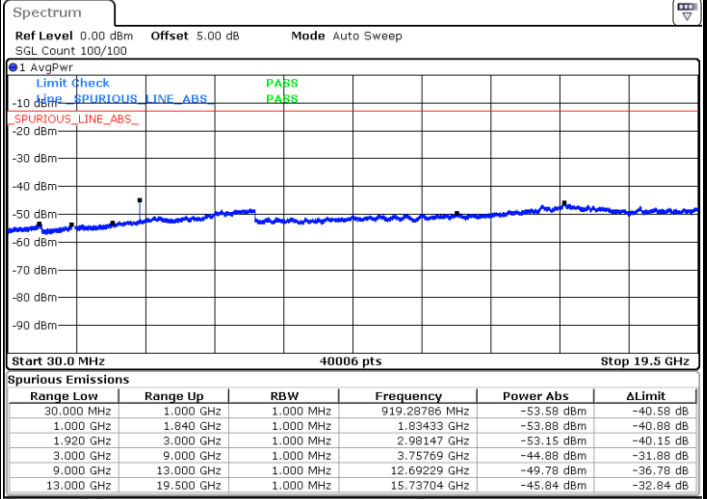

LTE Band 2 / 1.4MHz

Highest Channel / QPSK

Date: 16 SEP 2018 08:42:41

Highest Channel / 16QAM

Date: 16 SEP 2018 08:43:37

LTE Band 2 / 3MHz

Lowest Channel / QPSK

Date: 16 SEP 2018 08:49:49

Lowest Channel / 16QAM

Date: 16 SEP 2018 08:50:45

LTE Band 2 / 3MHz

Middle Channel / QPSK

Middle Channel / 16QAM

Date: 16.SEP.2018 08:52:24

Date: 16.SEP.2018 08:53:20

Highest Channel / QPSK

Highest Channel / 16QAM

Date: 16.SEP.2018 08:59:32

Date: 16.SEP.2018 09:00:28

LTE Band 2 / 5MHz

Lowest Channel / QPSK

Lowest Channel / 16QAM

Date: 16.SEP.2018 09:10:46

Date: 16.SEP.2018 09:11:43