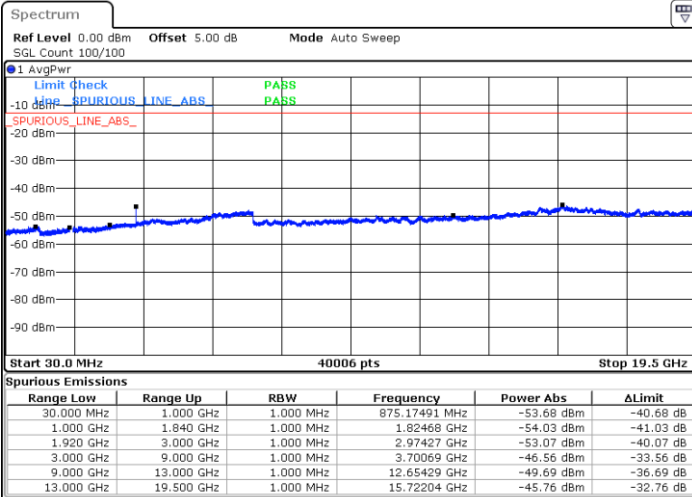

Highest Channel / 16QAM

Date: 16.SEP.2018 10:21:58

Date: 16.SEP.2018 10:22:53

LTE Band 2 / 1.4MHz

Lowest Channel / 64QAM

Middle Channel / 64QAM

Date: 16 SEP. 2018 10:59:53

Date: 16 SEP. 2018 11:00:49

Highest Channel / 64QAM

Date: 16 SEP. 2018 11:01:44

LTE Band 2 / 3MHz

Lowest Channel / 64QAM

Middle Channel / 64QAM

Date: 16 SEP.2018 11:02:39

Date: 16 SEP.2018 11:03:35

Highest Channel / 64QAM

Date: 16 SEP.2018 11:04:30

LTE Band 2 / 5MHz

Lowest Channel / 64QAM

Middle Channel / 64QAM

Date: 16.SEP.2018 11:05:25

Date: 16.SEP.2018 11:06:21

Highest Channel / 64QAM

Date: 16.SEP.2018 11:07:16