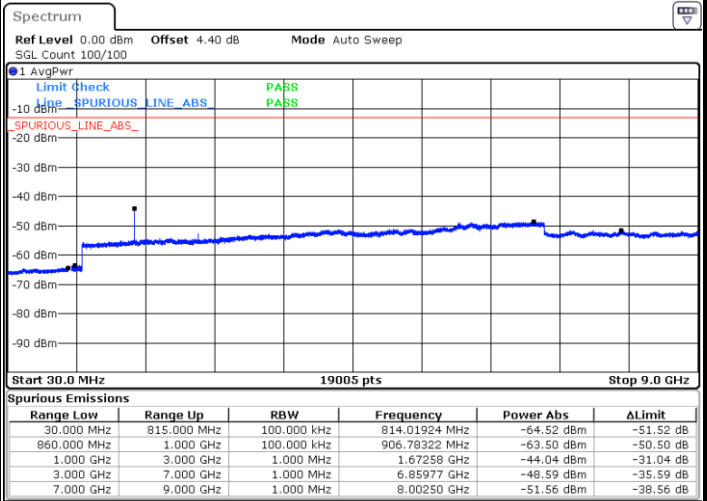

Middle Channel / 64QAM

Date: 16 SEP. 2018 11:13:45

Date: 16 SEP. 2018 11:14:41

Highest Channel / 64QAM

Date: 16 SEP. 2018 11:15:36

LTE Band 5 / 1.4MHz

Lowest Channel / QPSK

Lowest Channel / 16QAM

Date: 16 SEP 2018 13:40:23

Date: 16 SEP 2018 13:41:19

Middle Channel / QPSK

Middle Channel / 16QAM

Date: 16 SEP 2018 13:42:57

Date: 16 SEP 2018 13:43:52

LTE Band 5 / 1.4MHz

Highest Channel / QPSK

Date: 16 SEP 2018 13:52:02

Highest Channel / 16QAM

Date: 16 SEP 2018 13:52:58

LTE Band 5 / 3MHz

Lowest Channel / QPSK

Date: 16 SEP 2018 14:01:07

Lowest Channel / 16QAM

Date: 16 SEP 2018 14:02:02