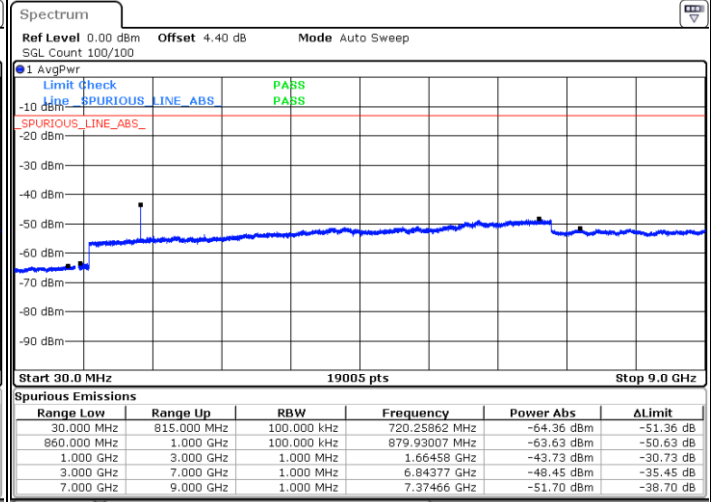

Date: 16 SEP. 2018 15:09:45

Date: 16 SEP. 2018 15:11:02

Highest Channel / 64QAM

Date: 16 SEP. 2018 15:15:35

LTE Band 5 / 3MHz

Lowest Channel / 64QAM

Middle Channel / 64QAM

Date: 16 SEP. 2018 15:20:07

Date: 16 SEP. 2018 15:21:24

Highest Channel / 64QAM

Date: 16 SEP. 2018 15:25:56

LTE Band 5 / 5MHz

Lowest Channel / 64QAM

Middle Channel / 64QAM

Date: 16 SEP. 2018 15:30:28

Date: 16 SEP. 2018 15:31:45

Highest Channel / 64QAM

Date: 16 SEP. 2018 15:48:27

LTE Band 5 / 10MHz

Lowest Channel / 64QAM

Middle Channel / 64QAM

Date: 16 SEP. 2018 15:53:00

Date: 16 SEP. 2018 15:54:16

Highest Channel / 64QAM

Date: 16 SEP. 2018 15:58:49

LTE Band 7 / 5MHz

Lowest Channel / QPSK

Lowest Channel / 16QAM

Date: 19.SEP.2018 09:15:31

Date: 19.SEP.2018 09:14:37

Middle Channel / QPSK

Middle Channel / 16QAM