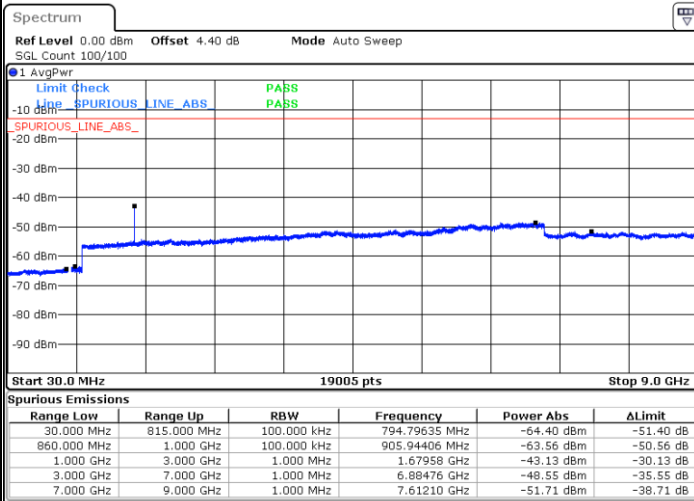

Date: 16.SEP.2018 14:24:23

Date: 16.SEP.2018 14:25:18

LTE Band 5 / 5MHz

Highest Channel / QPSK

Date: 16 SEP 2018 14:33:28

Highest Channel / 16QAM

Date: 16 SEP 2018 14:34:23

LTE Band 5 / 10MHz

Lowest Channel / QPSK

Date: 16 SEP 2018 14:42:32

Lowest Channel / 16QAM

Date: 16 SEP 2018 14:43:27

LTE Band 5 / 10MHz

Middle Channel / QPSK

Middle Channel / 16QAM

Date: 16.SEP.2018 14:45:05

Date: 16.SEP.2018 14:46:00

Highest Channel / QPSK

Highest Channel / 16QAM

Date: 16.SEP.2018 14:54:11

Date: 16.SEP.2018 14:55:06

LTE Band 5 / 1.4MHz

Lowest Channel / 64QAM

Middle Channel / 64QAM

Date: 16 SEP. 2018 15:09:45

Date: 16 SEP. 2018 15:11:02

Highest Channel / 64QAM

Date: 16 SEP. 2018 15:15:35

LTE Band 5 / 3MHz

Lowest Channel / 64QAM

Middle Channel / 64QAM

Date: 16 SEP. 2018 15:20:07