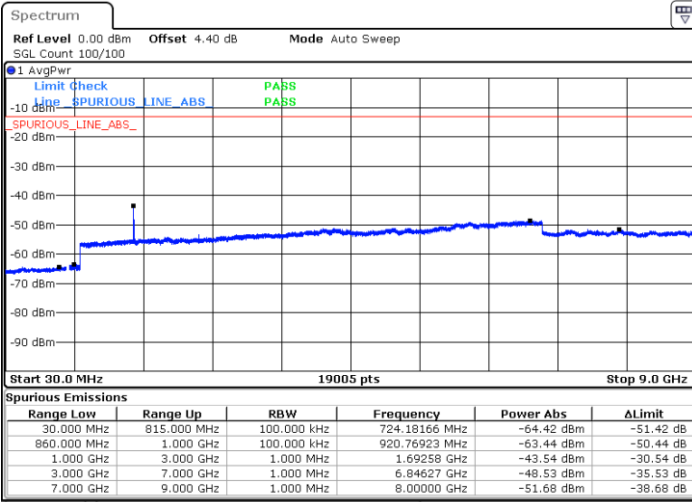

Date: 16 SEP 2018 13:52:02

Highest Channel / 16QAM

Date: 16 SEP 2018 13:52:58

LTE Band 5 / 3MHz

Lowest Channel / QPSK

Date: 16 SEP 2018 14:01:07

Lowest Channel / 16QAM

Date: 16 SEP 2018 14:02:02

LTE Band 5 / 3MHz

Middle Channel / QPSK

Middle Channel / 16QAM

Date: 16.SEP.2018 14:03:40

Date: 16.SEP.2018 14:04:35

Highest Channel / QPSK

Highest Channel / 16QAM

Date: 16.SEP.2018 14:12:45

Date: 16.SEP.2018 14:13:40

LTE Band 5 / 5MHz

Lowest Channel / QPSK

Lowest Channel / 16QAM

Date: 16.SEP.2018 14:21:50

Date: 16.SEP.2018 14:22:45

Middle Channel / QPSK

Middle Channel / 16QAM

Date: 16.SEP.2018 14:24:23

Date: 16.SEP.2018 14:25:18

LTE Band 5 / 5MHz

Highest Channel / QPSK

Date: 16 SEP 2018 14:33:28

Highest Channel / 16QAM

Date: 16 SEP 2018 14:34:23

LTE Band 5 / 10MHz