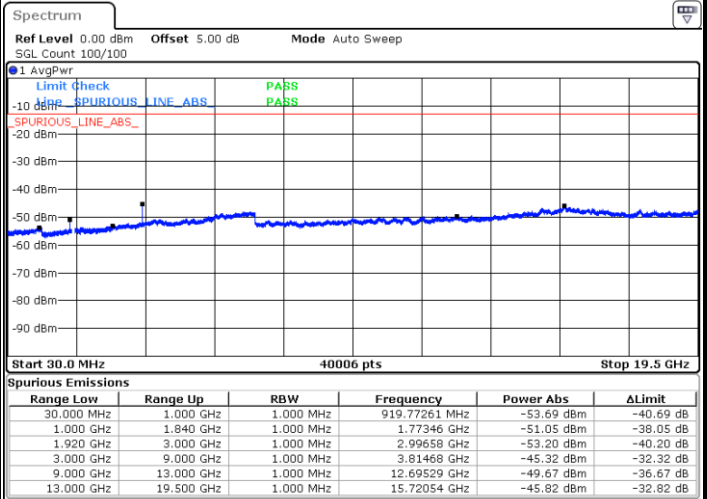

LTE Band 2 / 1.4MHz

Highest Channel / QPSK

Date: 16 SEP 2018 08:42:41

Highest Channel / 16QAM

Date: 16 SEP 2018 08:43:37

LTE Band 2 / 3MHz

Lowest Channel / QPSK

Date: 16 SEP 2018 08:49:49

Lowest Channel / 16QAM

Date: 16 SEP 2018 08:50:45

LTE Band 2 / 3MHz

Middle Channel / QPSK

Middle Channel / 16QAM

Date: 16.SEP.2018 08:52:24

Date: 16.SEP.2018 08:53:20

Highest Channel / QPSK

Highest Channel / 16QAM

Date: 16.SEP.2018 08:59:32

Date: 16.SEP.2018 09:00:28

LTE Band 2 / 5MHz

Lowest Channel / QPSK

Lowest Channel / 16QAM

Date: 16.SEP.2018 09:10:46

Date: 16.SEP.2018 09:11:43