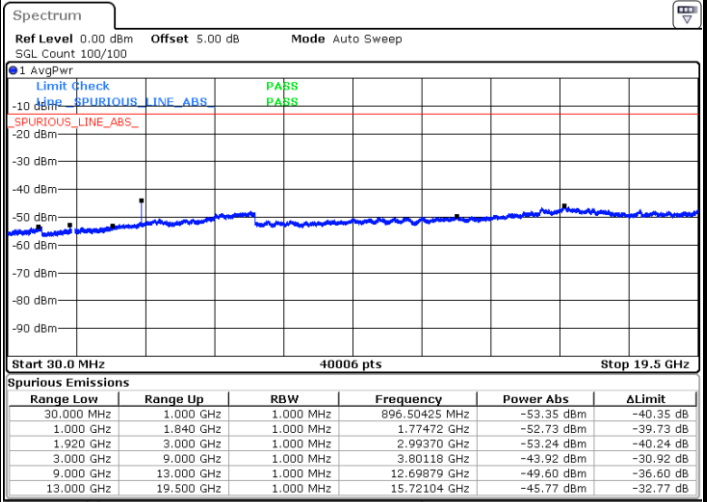

Date: 16 SEP 2018 09:21:32

LTE Band 2 / 10MHz

Lowest Channel / QPSK

Date: 16 SEP 2018 09:27:43

Lowest Channel / 16QAM

Date: 16 SEP 2018 09:28:39

LTE Band 2 / 10MHz

Middle Channel / QPSK

Middle Channel / 16QAM

Date: 16.SEP.2018 09:41:23

Date: 16.SEP.2018 09:42:18

Highest Channel / QPSK

Highest Channel / 16QAM

Date: 16.SEP.2018 09:48:29

Date: 16.SEP.2018 09:49:25

LTE Band 2 / 15MHz