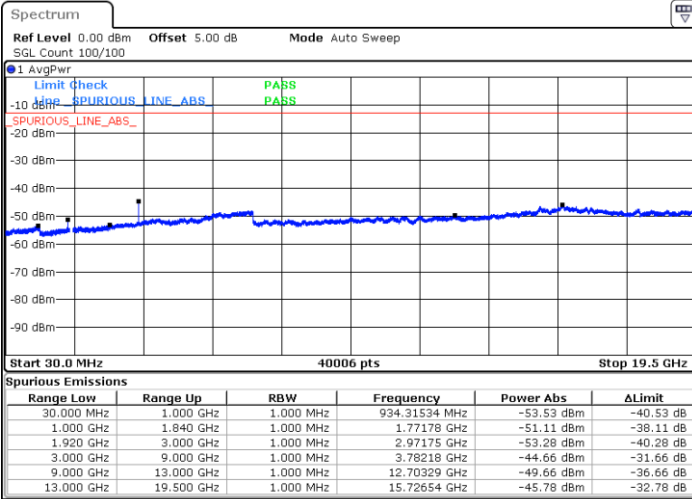

Lowest Channel / 64QAM

Middle Channel / 64QAM

Date: 16 SEP.2018 11:10:59

Date: 16 SEP.2018 11:11:55

Highest Channel / 64QAM

Date: 16 SEP.2018 11:12:50

LTE Band 2 / 20MHz

Lowest Channel / 64QAM

Middle Channel / 64QAM

Date: 16 SEP. 2018 11:13:45

Date: 16 SEP. 2018 11:14:41

Highest Channel / 64QAM

Date: 16 SEP. 2018 11:15:36

LTE Band 5 / 1.4MHz

Lowest Channel / QPSK

Lowest Channel / 16QAM

Date: 16 SEP 2018 13:40:23

Date: 16 SEP 2018 13:41:19

Middle Channel / QPSK

Middle Channel / 16QAM

Date: 16 SEP 2018 13:42:57

Date: 16 SEP 2018 13:43:52

LTE Band 5 / 1.4MHz

Highest Channel / QPSK