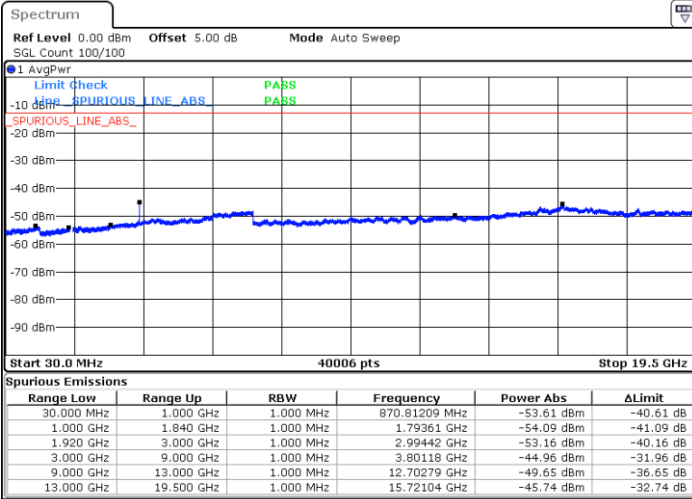

Date: 16 SEP.2018 11:04:30

LTE Band 2 / 5MHz

Lowest Channel / 64QAM

Middle Channel / 64QAM

Date: 16.SEP.2018 11:05:25

Date: 16.SEP.2018 11:06:21

Highest Channel / 64QAM

Date: 16.SEP.2018 11:07:16

LTE Band 2 / 10MHz

Lowest Channel / 64QAM

Middle Channel / 64QAM

Date: 16 SEP.2018 11:08:11

Date: 16 SEP.2018 11:09:07

Highest Channel / 64QAM

Date: 16 SEP.2018 11:10:03

LTE Band 2 / 15MHz

Lowest Channel / 64QAM

Middle Channel / 64QAM

Date: 16 SEP.2018 11:10:59

Date: 16 SEP.2018 11:11:55

Highest Channel / 64QAM

Date: 16 SEP.2018 11:12:50

LTE Band 2 / 20MHz

Lowest Channel / 64QAM