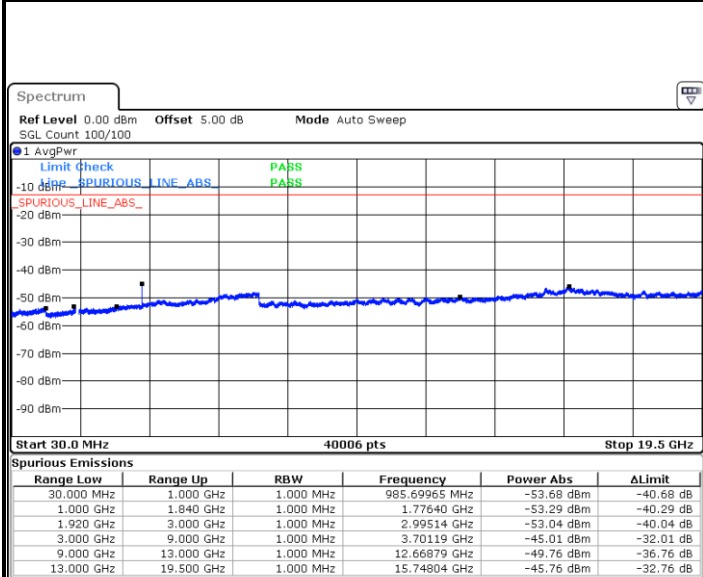

Highest Channel / 16QAM

Date: 16.SEP.2018 08:59:32

Date: 16.SEP.2018 09:00:28

LTE Band 2 / 5MHz

Lowest Channel / QPSK

Lowest Channel / 16QAM

Date: 16.SEP.2018 09:10:46

Date: 16.SEP.2018 09:11:43

Middle Channel / QPSK

Middle Channel / 16QAM

Date: 16.SEP.2018 09:13:27

Date: 16.SEP.2018 09:14:23

LTE Band 2 / 5MHz

Highest Channel / QPSK

Date: 16 SEP 2018 09:20:36

Highest Channel / 16QAM

Date: 16 SEP 2018 09:21:32

LTE Band 2 / 10MHz

Lowest Channel / QPSK

Date: 16 SEP 2018 09:27:43

Lowest Channel / 16QAM

Date: 16 SEP 2018 09:28:39

LTE Band 2 / 10MHz

Middle Channel / QPSK

Middle Channel / 16QAM

Date: 16.SEP.2018 09:41:23

Date: 16.SEP.2018 09:42:18

Highest Channel / QPSK

Highest Channel / 16QAM

Date: 16.SEP.2018 09:48:29

Date: 16.SEP.2018 09:49:25

LTE Band 2 / 15MHz