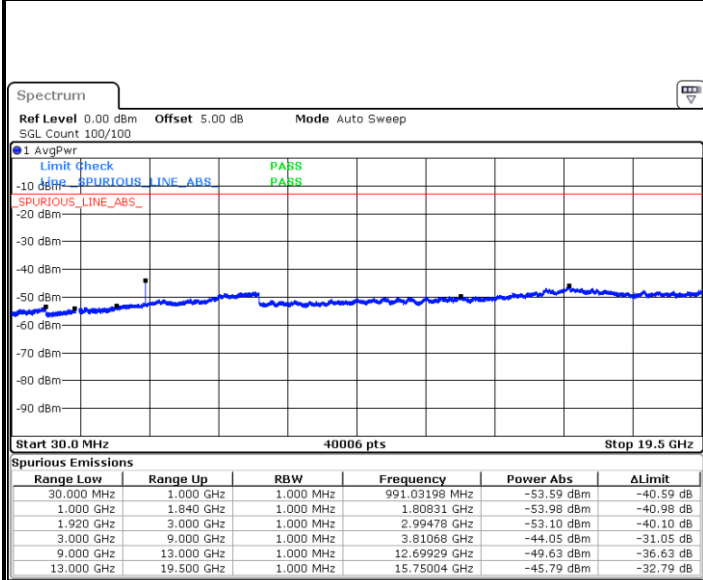

Highest Channel / 16QAM

Date: 16.SEP.2018 08:59:32

Date: 16.SEP.2018 09:00:28

LTE Band 2 / 5MHz

Lowest Channel / QPSK

Lowest Channel / 16QAM

Date: 16.SEP.2018 09:10:46

Date: 16.SEP.2018 09:11:43

Middle Channel / QPSK

Middle Channel / 16QAM

Date: 16.SEP.2018 09:13:27

Date: 16.SEP.2018 09:14:23

LTE Band 2 / 5MHz

Highest Channel / QPSK

Date: 16 SEP 2018 09:20:36

Highest Channel / 16QAM

Date: 16 SEP 2018 09:21:32

LTE Band 2 / 10MHz

Lowest Channel / QPSK

Date: 16 SEP 2018 09:27:43

Lowest Channel / 16QAM

Date: 16 SEP 2018 09:28:39

LTE Band 2 / 10MHz

Middle Channel / QPSK

Middle Channel / 16QAM

Date: 16.SEP.2018 09:41:23

Date: 16.SEP.2018 09:42:18

Highest Channel / QPSK

Highest Channel / 16QAM

Date: 16.SEP.2018 09:48:29

Date: 16.SEP.2018 09:49:25

LTE Band 2 / 15MHz