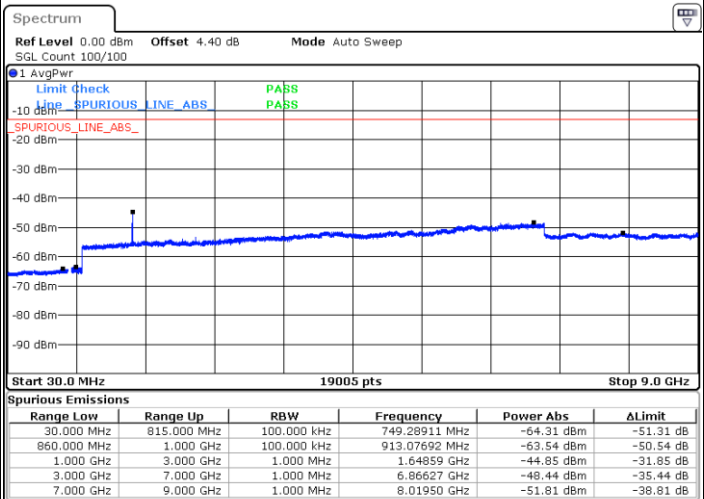

Date: 16 SEP 2018 13:40:23

Date: 16 SEP 2018 13:41:19

Middle Channel / QPSK

Middle Channel / 16QAM

Date: 16 SEP 2018 13:42:57

Date: 16 SEP 2018 13:43:52

LTE Band 5 / 1.4MHz

Highest Channel / QPSK

Date: 16 SEP 2018 13:52:02

Highest Channel / 16QAM

Date: 16 SEP 2018 13:52:58

LTE Band 5 / 3MHz

Lowest Channel / QPSK

Date: 16 SEP 2018 14:01:07

Lowest Channel / 16QAM

Date: 16 SEP 2018 14:02:02

LTE Band 5 / 3MHz

Middle Channel / QPSK

Middle Channel / 16QAM

Date: 16.SEP.2018 14:03:40

Date: 16.SEP.2018 14:04:35

Highest Channel / QPSK

Highest Channel / 16QAM

Date: 16.SEP.2018 14:12:45