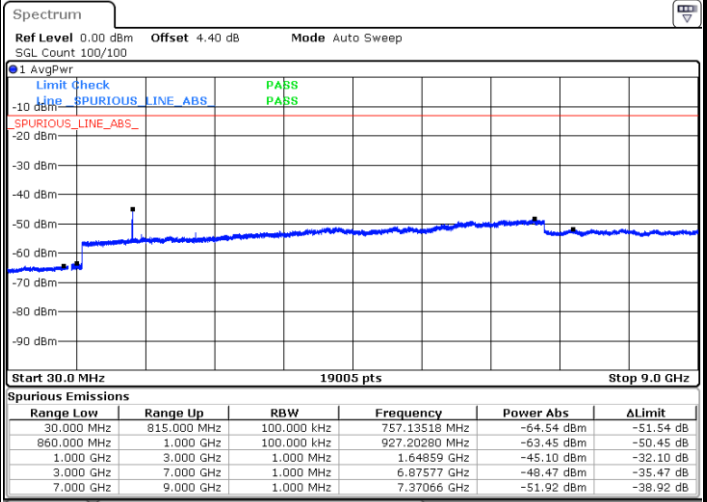

Lowest Channel / 64QAM

Middle Channel / 64QAM

Date: 16 SEP.2018 11:10:59

Date: 16 SEP.2018 11:11:55

Highest Channel / 64QAM

Date: 16 SEP.2018 11:12:50

LTE Band 2 / 20MHz

Lowest Channel / 64QAM

Middle Channel / 64QAM

Date: 16 SEP. 2018 11:13:45

Date: 16 SEP. 2018 11:14:41

Highest Channel / 64QAM

Date: 16 SEP. 2018 11:15:36

LTE Band 5 / 1.4MHz

Lowest Channel / QPSK

Lowest Channel / 16QAM

Date: 16 SEP 2018 13:40:23

Date: 16 SEP 2018 13:41:19

Middle Channel / QPSK

Middle Channel / 16QAM

Date: 16 SEP 2018 13:42:57

Date: 16 SEP 2018 13:43:52

LTE Band 5 / 1.4MHz

Highest Channel / QPSK

Date: 16 SEP 2018 13:52:02

Highest Channel / 16QAM

Date: 16 SEP 2018 13:52:58

LTE Band 5 / 3MHz

Lowest Channel / QPSK

Date: 16 SEP 2018 14:01:07

Lowest Channel / 16QAM

Date: 16 SEP 2018 14:02:02