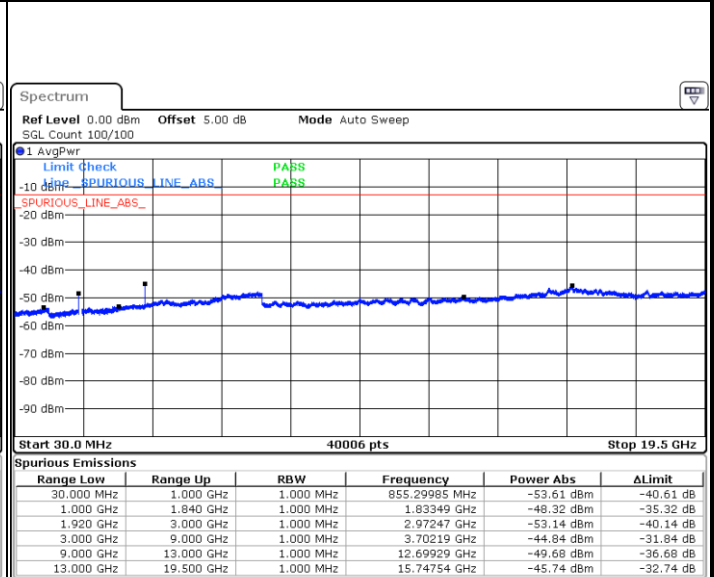

LTE Band 2 / 15MHz

Highest Channel / QPSK

Date: 16 SEP 2018 10:05:14

Highest Channel / 16QAM

Date: 16 SEP 2018 10:06:09

LTE Band 2 / 20MHz

Lowest Channel / QPSK

Date: 16 SEP 2018 10:12:19

Lowest Channel / 16QAM

Date: 16 SEP 2018 10:13:14

LTE Band 2 / 20MHz

Middle Channel / QPSK

Middle Channel / 16QAM

Date: 16.SEP.2018 10:14:52

Date: 16.SEP.2018 10:15:48

Highest Channel / QPSK

Highest Channel / 16QAM

Date: 16.SEP.2018 10:21:58

Date: 16.SEP.2018 10:22:53

LTE Band 2 / 1.4MHz

Lowest Channel / 64QAM

Middle Channel / 64QAM

Date: 16 SEP. 2018 10:59:53

Date: 16 SEP. 2018 11:00:49