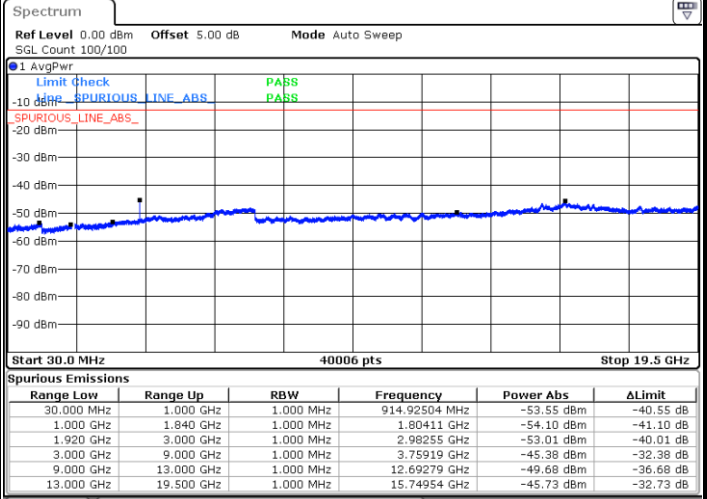

Lowest Channel / 16QAM

Date: 16 SEP 2018 10:13:14

LTE Band 2 / 20MHz

Middle Channel / QPSK

Middle Channel / 16QAM

Date: 16.SEP.2018 10:14:52

Date: 16.SEP.2018 10:15:48

Highest Channel / QPSK

Highest Channel / 16QAM

Date: 16.SEP.2018 10:21:58

Date: 16.SEP.2018 10:22:53

LTE Band 2 / 1.4MHz

Lowest Channel / 64QAM

Middle Channel / 64QAM

Date: 16 SEP. 2018 10:59:53

Date: 16 SEP. 2018 11:00:49

Highest Channel / 64QAM

Date: 16 SEP. 2018 11:01:44

LTE Band 2 / 3MHz

Lowest Channel / 64QAM

Middle Channel / 64QAM

Date: 16 SEP.2018 11:02:39

Date: 16 SEP.2018 11:03:35

Highest Channel / 64QAM