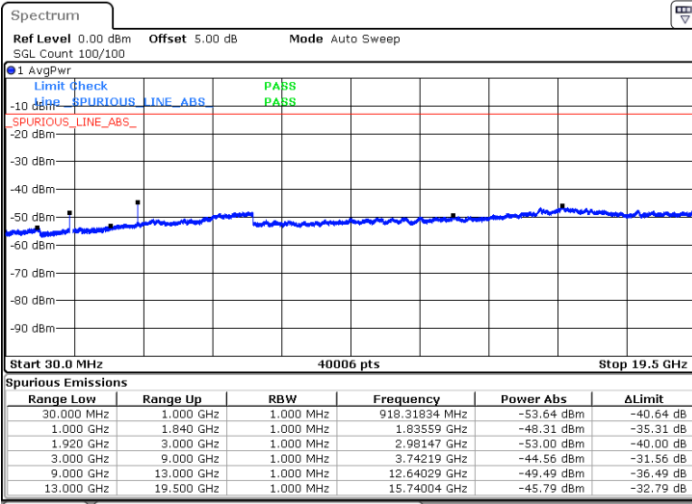

LTE Band 2 / 15MHz

Highest Channel / QPSK

Date: 16 SEP 2018 10:05:14

Highest Channel / 16QAM

Date: 16 SEP 2018 10:06:09

LTE Band 2 / 20MHz

Lowest Channel / QPSK

Date: 16 SEP 2018 10:12:19

Lowest Channel / 16QAM

Date: 16 SEP 2018 10:13:14

LTE Band 2 / 20MHz

Middle Channel / QPSK

Middle Channel / 16QAM

Date: 16.SEP.2018 10:14:52

Date: 16.SEP.2018 10:15:48

Highest Channel / QPSK

Highest Channel / 16QAM

Date: 16.SEP.2018 10:21:58

Date: 16.SEP.2018 10:22:53

LTE Band 2 / 1.4MHz

Lowest Channel / 64QAM

Middle Channel / 64QAM

Date: 16 SEP. 2018 10:59:53

Date: 16 SEP. 2018 11:00:49

Highest Channel / 64QAM

Date: 16 SEP. 2018 11:01:44

LTE Band 2 / 3MHz

Lowest Channel / 64QAM

Middle Channel / 64QAM

Date: 16 SEP.2018 11:02:39

Date: 16 SEP.2018 11:03:35

Highest Channel / 64QAM