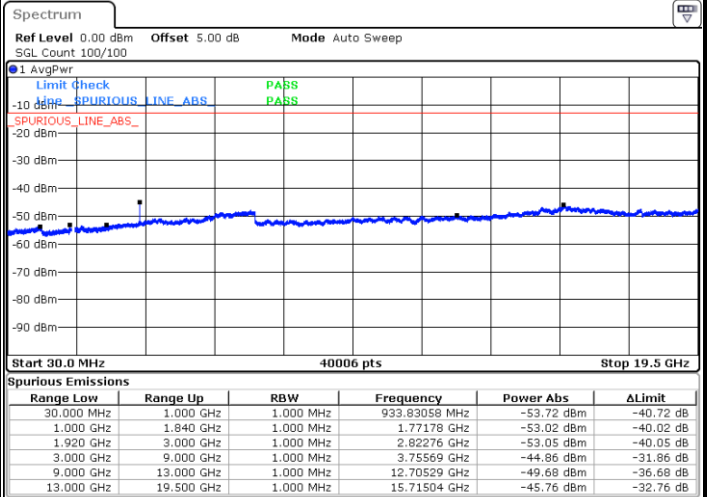

Highest Channel / 16QAM

Date: 16.SEP.2018 10:21:58

Date: 16.SEP.2018 10:22:53

LTE Band 2 / 1.4MHz

Lowest Channel / 64QAM

Middle Channel / 64QAM

Date: 16 SEP. 2018 10:59:53

Date: 16 SEP. 2018 11:00:49

Highest Channel / 64QAM

Date: 16 SEP. 2018 11:01:44

LTE Band 2 / 3MHz

Lowest Channel / 64QAM

Middle Channel / 64QAM

Date: 16 SEP.2018 11:02:39

Date: 16 SEP.2018 11:03:35

Highest Channel / 64QAM

Date: 16 SEP.2018 11:04:30

LTE Band 2 / 5MHz

Lowest Channel / 64QAM

Middle Channel / 64QAM

Date: 16.SEP.2018 11:05:25

Date: 16.SEP.2018 11:06:21

Highest Channel / 64QAM

Date: 16.SEP.2018 11:07:16