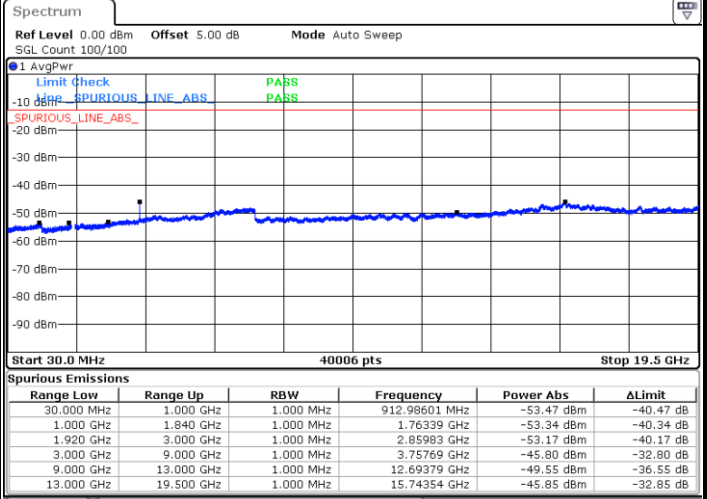

Highest Channel / 16QAM

Date: 16.SEP.2018 10:21:58

Date: 16.SEP.2018 10:22:53

LTE Band 2 / 1.4MHz

Lowest Channel / 64QAM

Middle Channel / 64QAM

Date: 16 SEP. 2018 10:59:53

Date: 16 SEP. 2018 11:00:49

Highest Channel / 64QAM

Date: 16 SEP. 2018 11:01:44

LTE Band 2 / 3MHz

Lowest Channel / 64QAM

Middle Channel / 64QAM

Date: 16 SEP.2018 11:02:39

Date: 16 SEP.2018 11:03:35

Highest Channel / 64QAM

Date: 16 SEP.2018 11:04:30

LTE Band 2 / 5MHz

Lowest Channel / 64QAM

Middle Channel / 64QAM

Date: 16.SEP.2018 11:05:25

Date: 16.SEP.2018 11:06:21

Highest Channel / 64QAM

Date: 16.SEP.2018 11:07:16