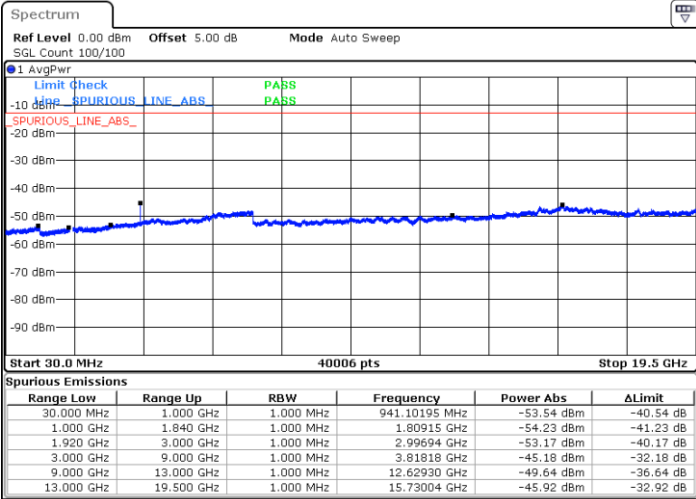

Lowest Channel / 16QAM

Date: 16 SEP 2018 10:13:14

LTE Band 2 / 20MHz

Middle Channel / QPSK

Middle Channel / 16QAM

Date: 16.SEP.2018 10:14:52

Date: 16.SEP.2018 10:15:48

Highest Channel / QPSK

Highest Channel / 16QAM

Date: 16.SEP.2018 10:21:58

Date: 16.SEP.2018 10:22:53

LTE Band 2 / 1.4MHz

Lowest Channel / 64QAM

Middle Channel / 64QAM

Date: 16 SEP. 2018 10:59:53

Date: 16 SEP. 2018 11:00:49

Highest Channel / 64QAM

Date: 16 SEP. 2018 11:01:44

LTE Band 2 / 3MHz

Lowest Channel / 64QAM

Middle Channel / 64QAM

Date: 16 SEP.2018 11:02:39

Date: 16 SEP.2018 11:03:35

Highest Channel / 64QAM