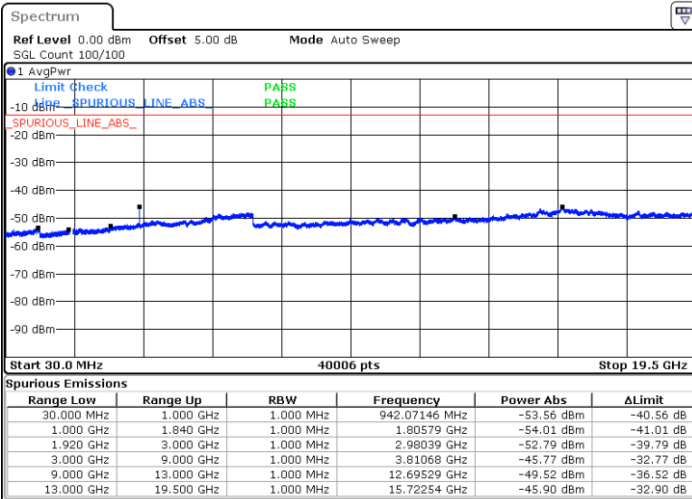

Highest Channel / 64QAM

Date: 16 SEP. 2018 11:01:44

LTE Band 2 / 3MHz

Lowest Channel / 64QAM

Middle Channel / 64QAM

Date: 16 SEP.2018 11:02:39

Date: 16 SEP.2018 11:03:35

Highest Channel / 64QAM

Date: 16 SEP.2018 11:04:30

LTE Band 2 / 5MHz

Lowest Channel / 64QAM

Middle Channel / 64QAM

Date: 16.SEP.2018 11:05:25

Date: 16.SEP.2018 11:06:21

Highest Channel / 64QAM

Date: 16.SEP.2018 11:07:16

LTE Band 2 / 10MHz

Lowest Channel / 64QAM

Middle Channel / 64QAM

Date: 16 SEP.2018 11:08:11

Date: 16 SEP.2018 11:09:07

Highest Channel / 64QAM

Date: 16 SEP.2018 11:10:03

LTE Band 2 / 15MHz