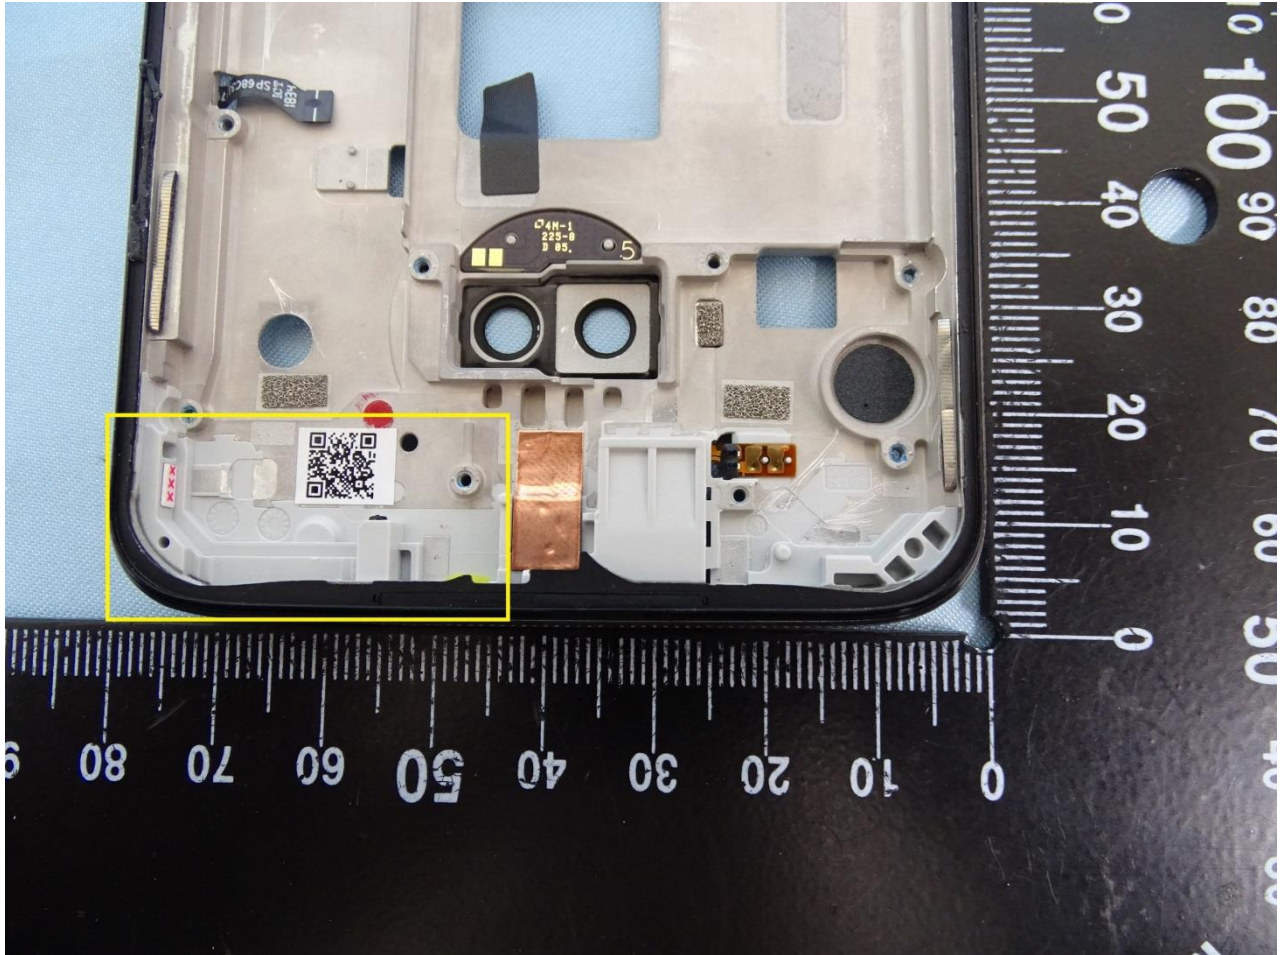

Brand Name: Motorola / Model Name: XT1962-6