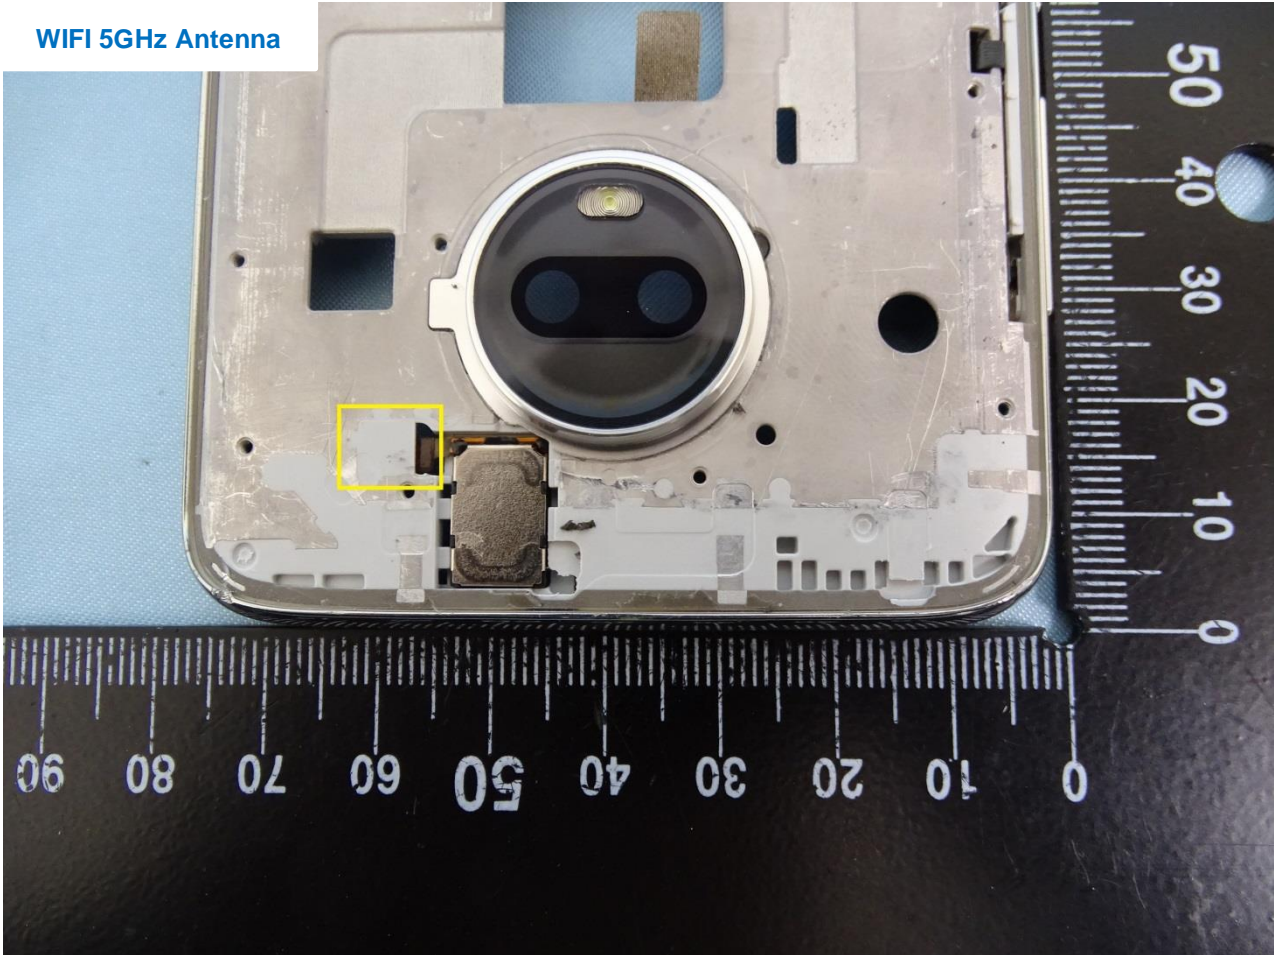

Brand Name: Motorola / Model Name: XT1962-6

WIFI 5GHz Antenna