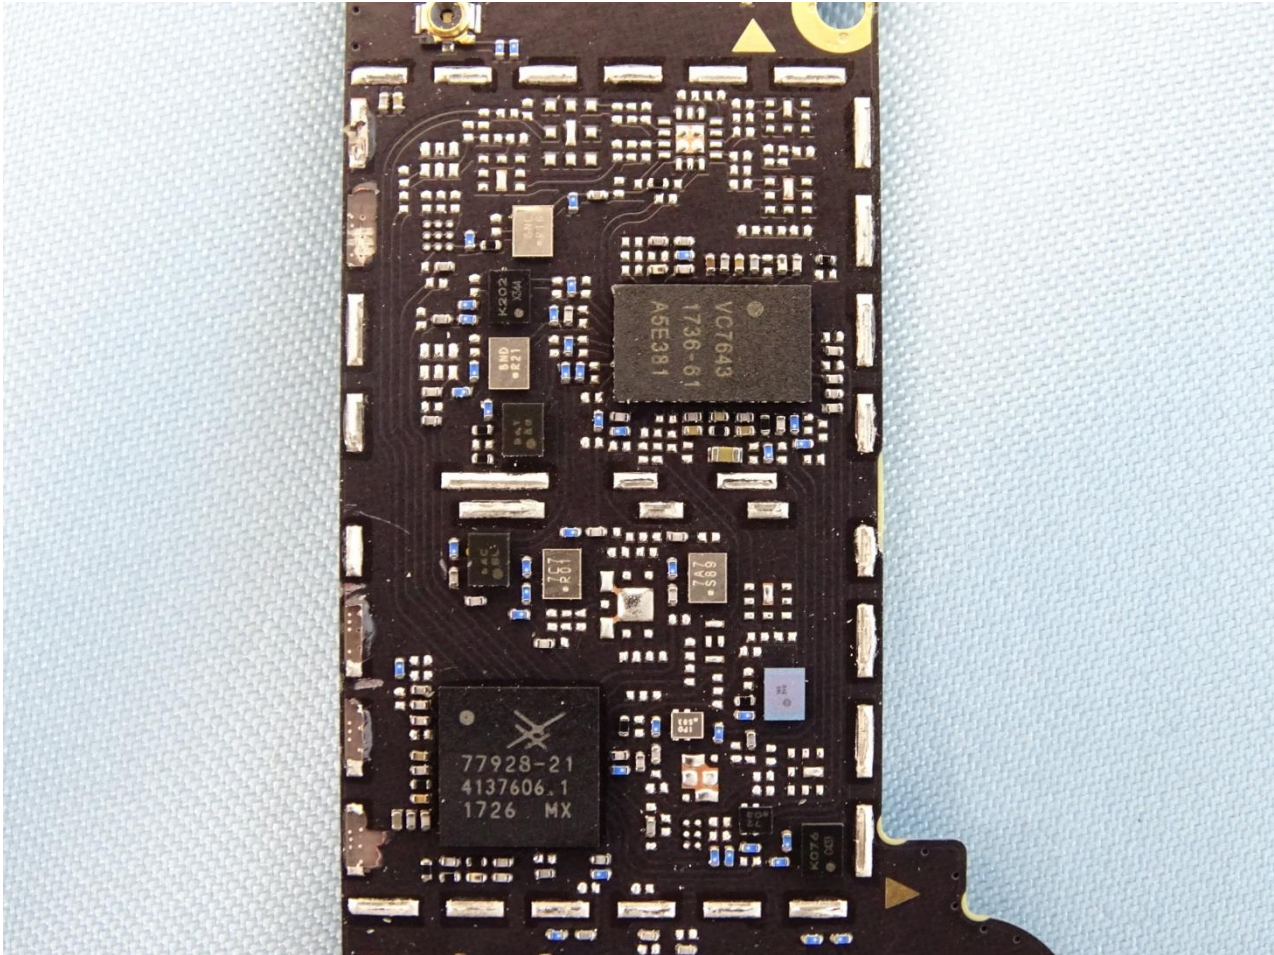

Brand Name: Motorola / Model Name: XT1962-6

Brand Name: Motorola / Model Name: XT1962-6

Brand Name: Motorola / Model Name: XT1962-6

Brand Name: Motorola / Model Name: XT1962-6

Brand Name: Motorola / Model Name: XT1962-6

Brand Name: Motorola / Model Name: XT1962-6

Main Antenna 1

Brand Name: Motorola / Model Name: XT1962-6

Brand Name: Motorola / Model Name: XT1962-6

Main Antenna 2

Brand Name: Motorola / Model Name: XT1962-6