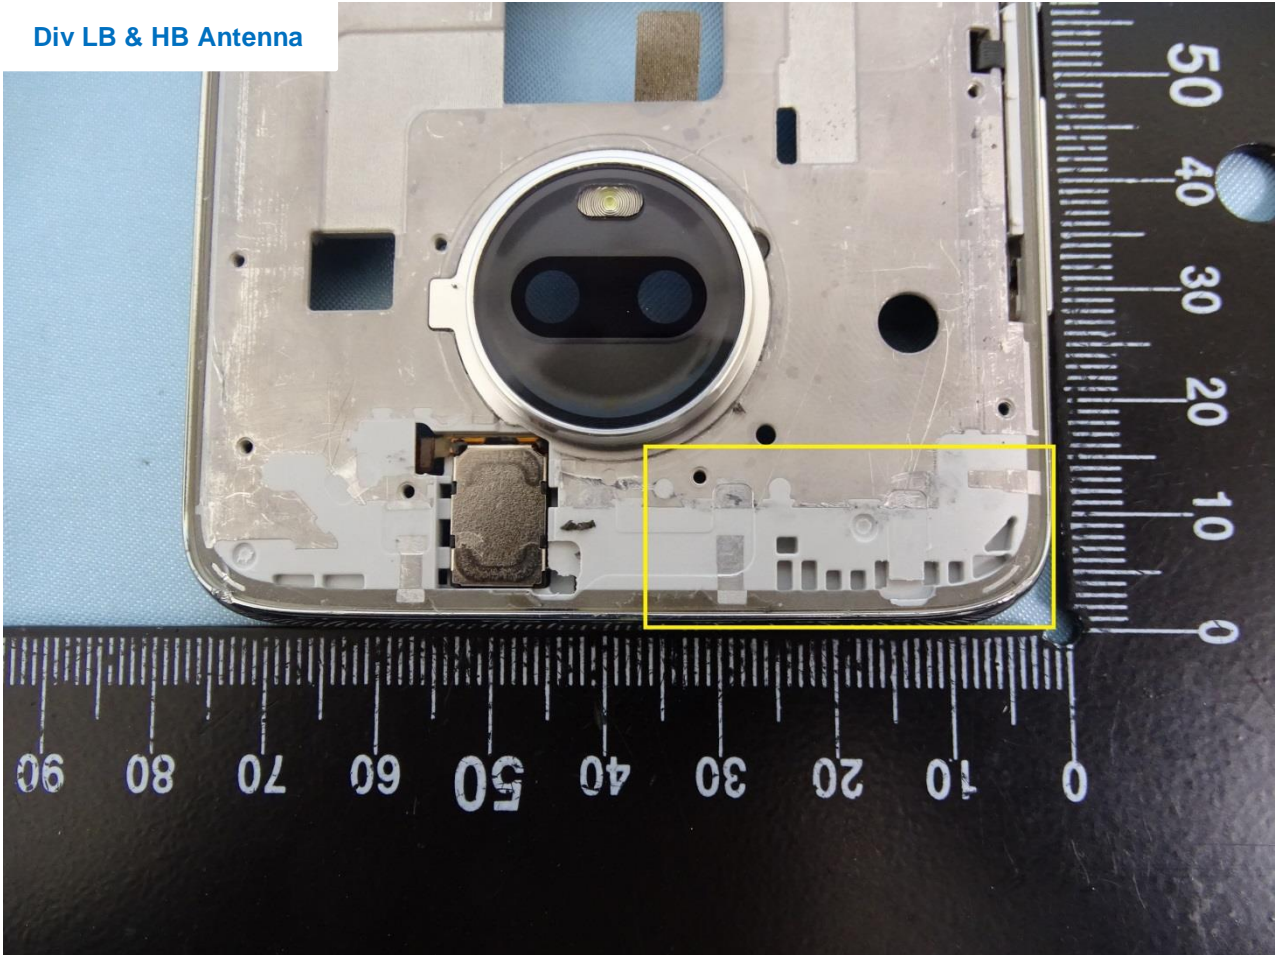

Brand Name: Motorola / Model Name: XT1962-6

Div LB & HB Antenna