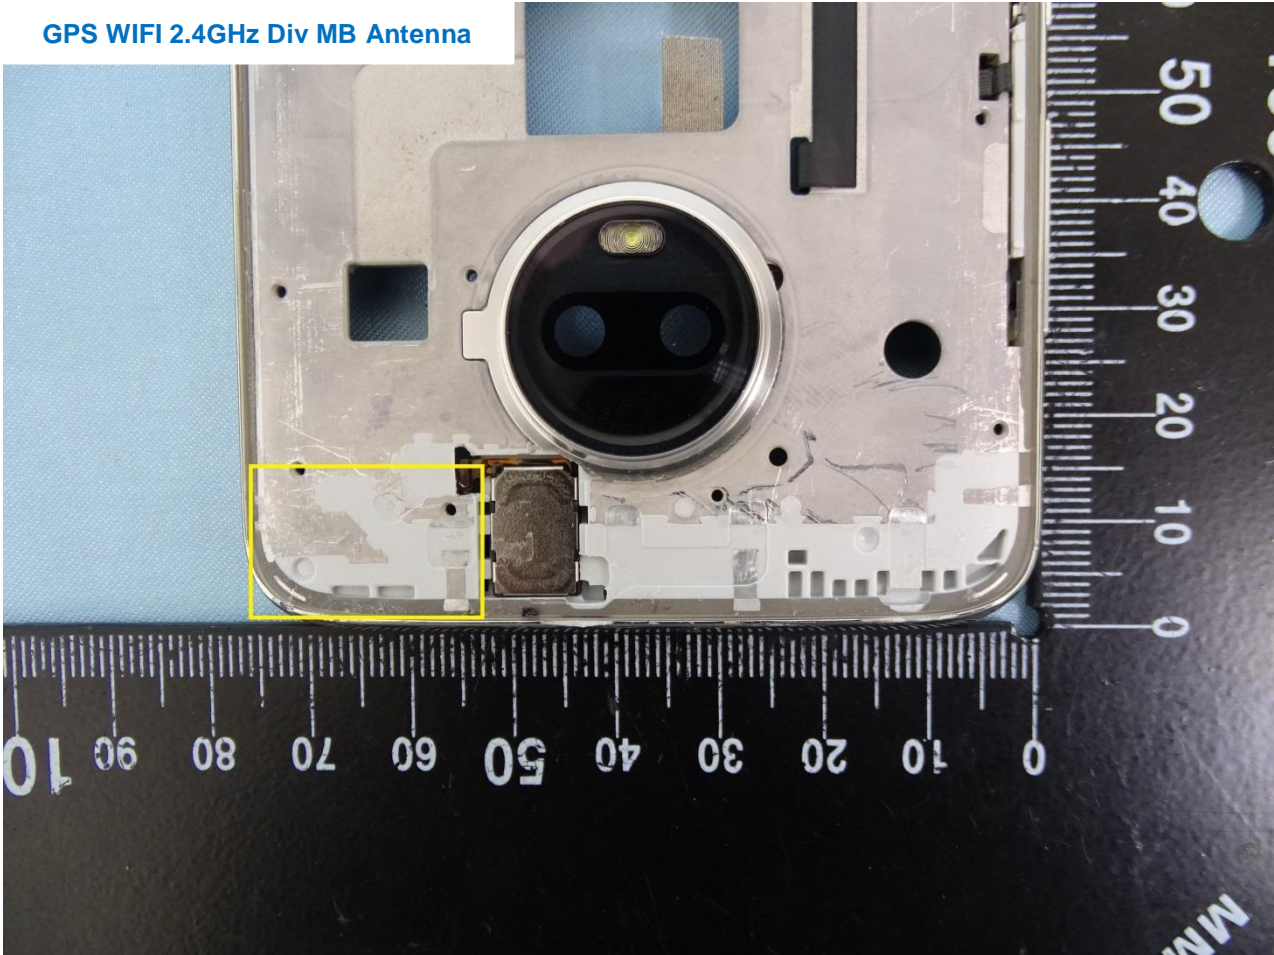

Brand Name: Motorola / Model Name: XT1962-6

Div LB & HB Antenna

Brand Name: Motorola / Model Name: XT1962-6

Brand Name: Motorola / Model Name: XT1962-6

GPS WIFI 2.4GHz Div MB Antenna

Brand Name: Motorola / Model Name: XT1962-6