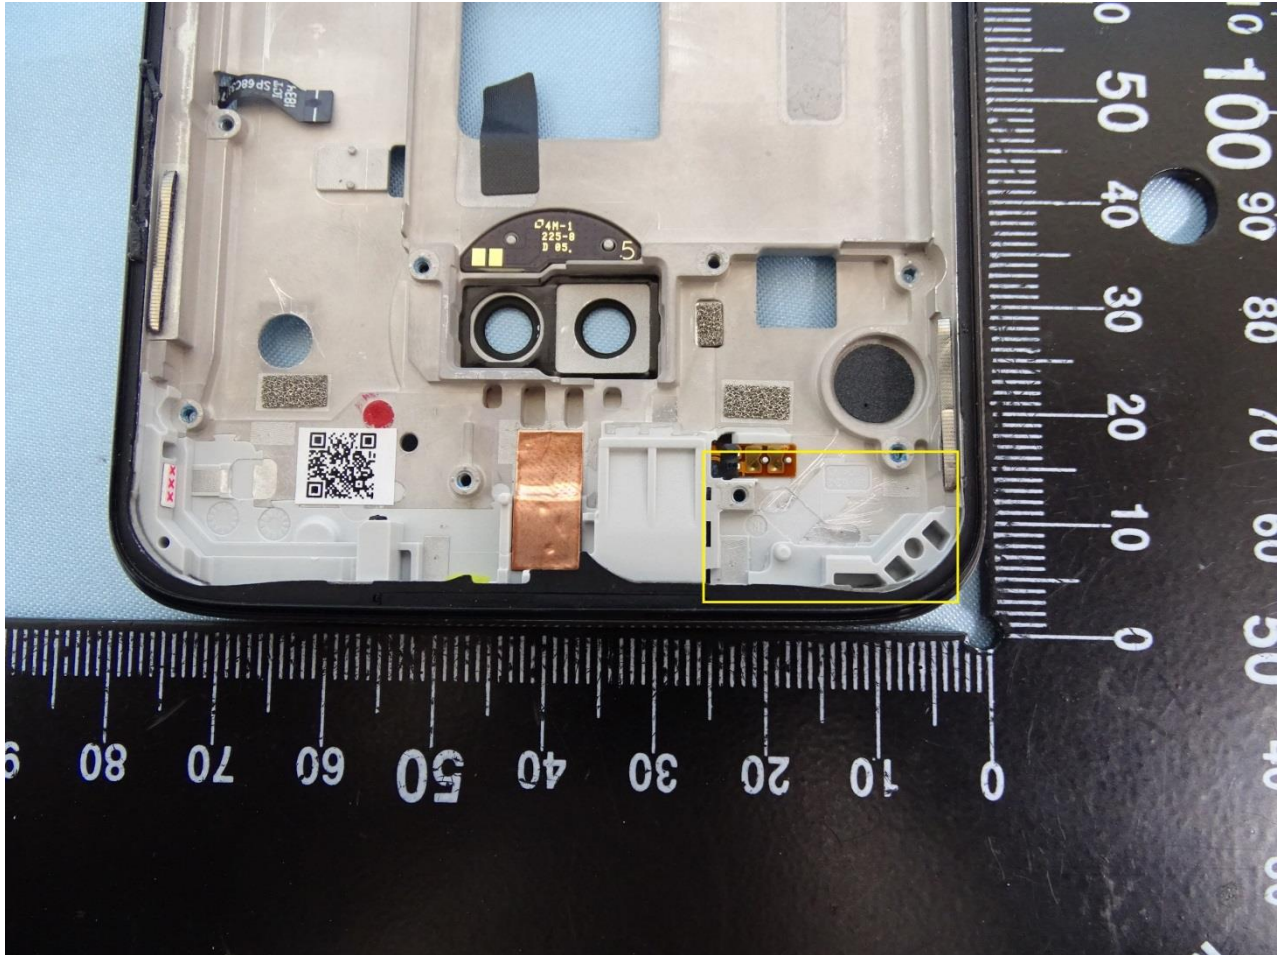

Brand Name: Motorola / Model Name: XT1962-6

Div LB & HB Antenna

Brand Name: Motorola / Model Name: XT1962-6

Brand Name: Motorola / Model Name: XT1962-6

GPS WIFI 2.4GHz Div MB Antenna

Brand Name: Motorola / Model Name: XT1962-6