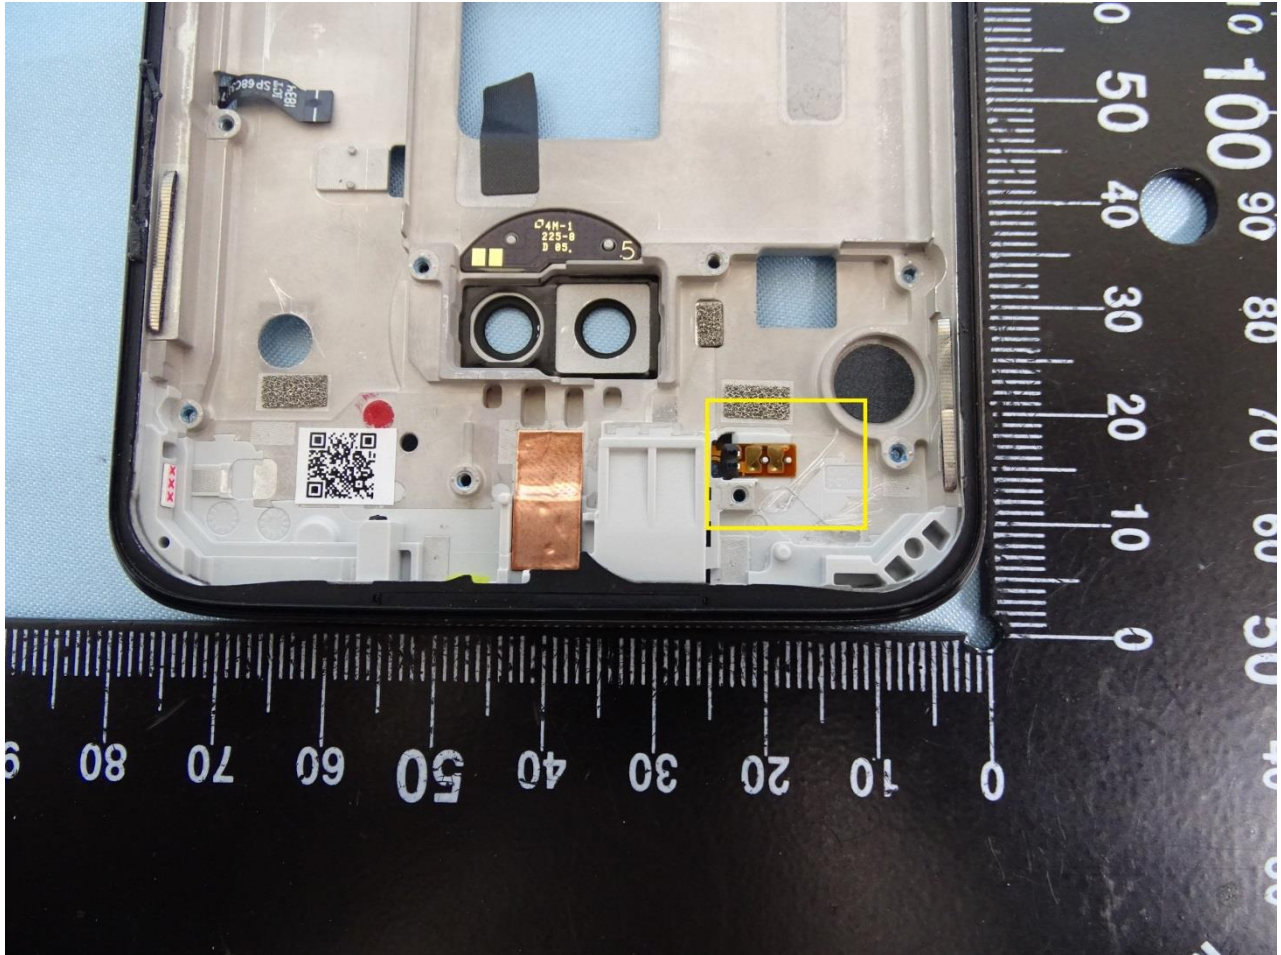

Brand Name: Motorola / Model Name: XT1962-6

————THE END————