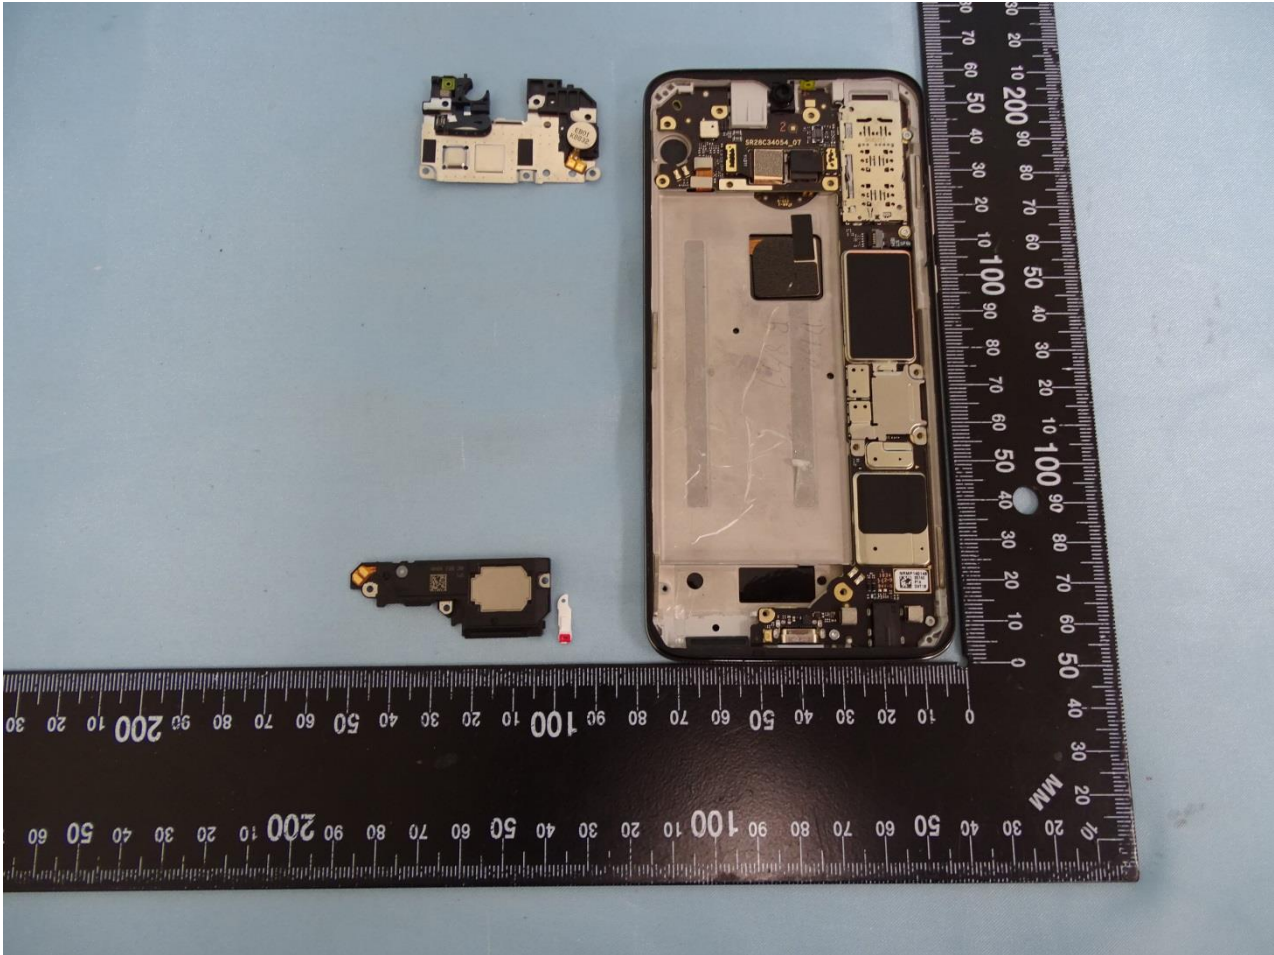

3. Internal Photograph of EUT

Brand Name: Motorola / Model Name: XT1962-6

Brand Name: Motorola / Model Name: XT1962-6

Brand Name: Motorola / Model Name: XT1962-6

Brand Name: Motorola / Model Name: XT1962-6

Brand Name: Motorola / Model Name: XT1962-6

Brand Name: Motorola / Model Name: XT1962-6

Brand Name: Motorola / Model Name: XT1962-6

Brand Name: Motorola / Model Name: XT1962-6

Brand Name: Motorola / Model Name: XT1962-6