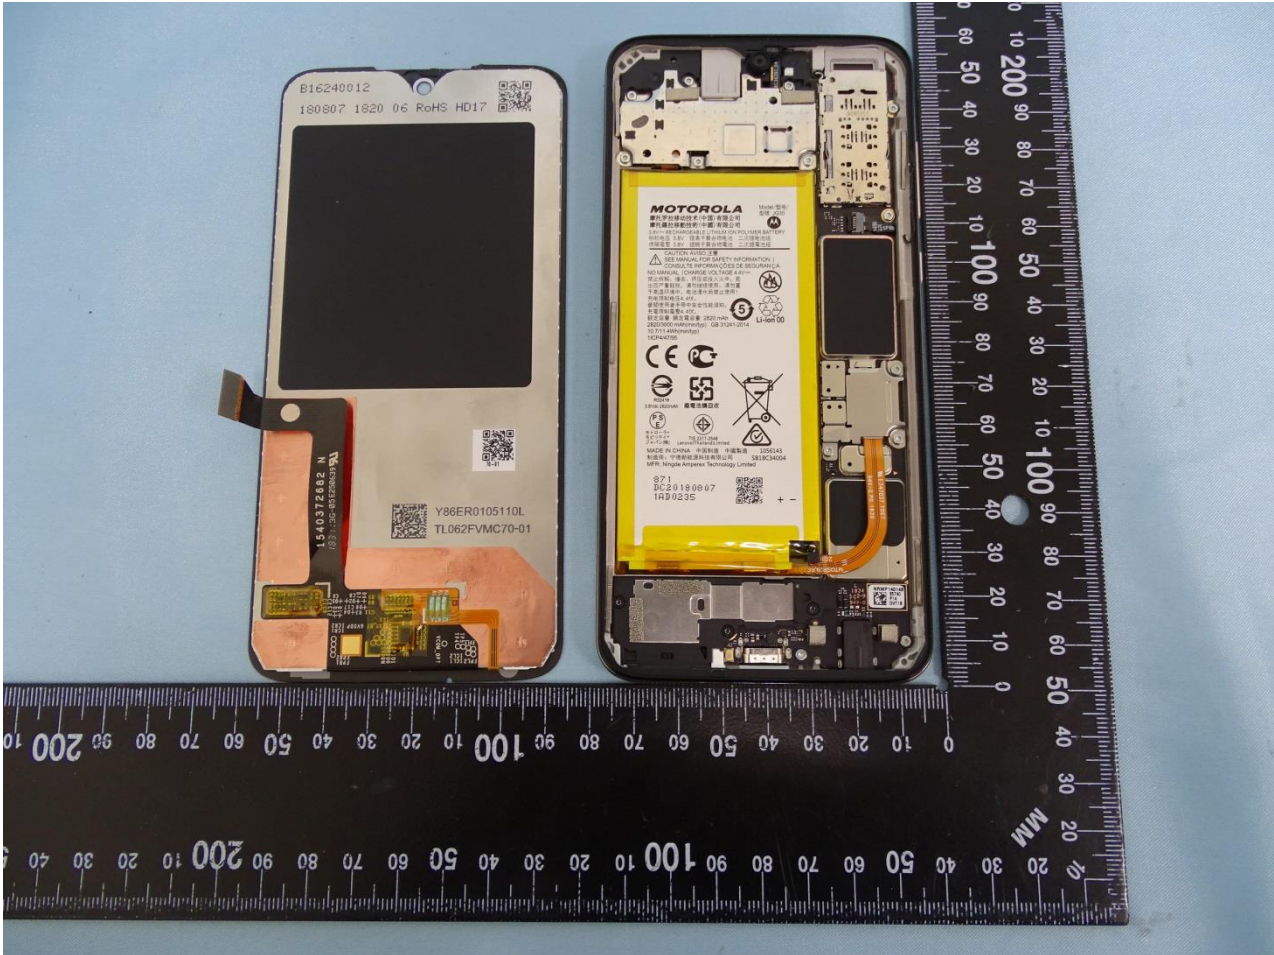

3. Internal Photograph of EUT

Brand Name: Motorola / Model Name: XT1962-6

Brand Name: Motorola / Model Name: XT1962-6

Brand Name: Motorola / Model Name: XT1962-6

Brand Name: Motorola / Model Name: XT1962-6