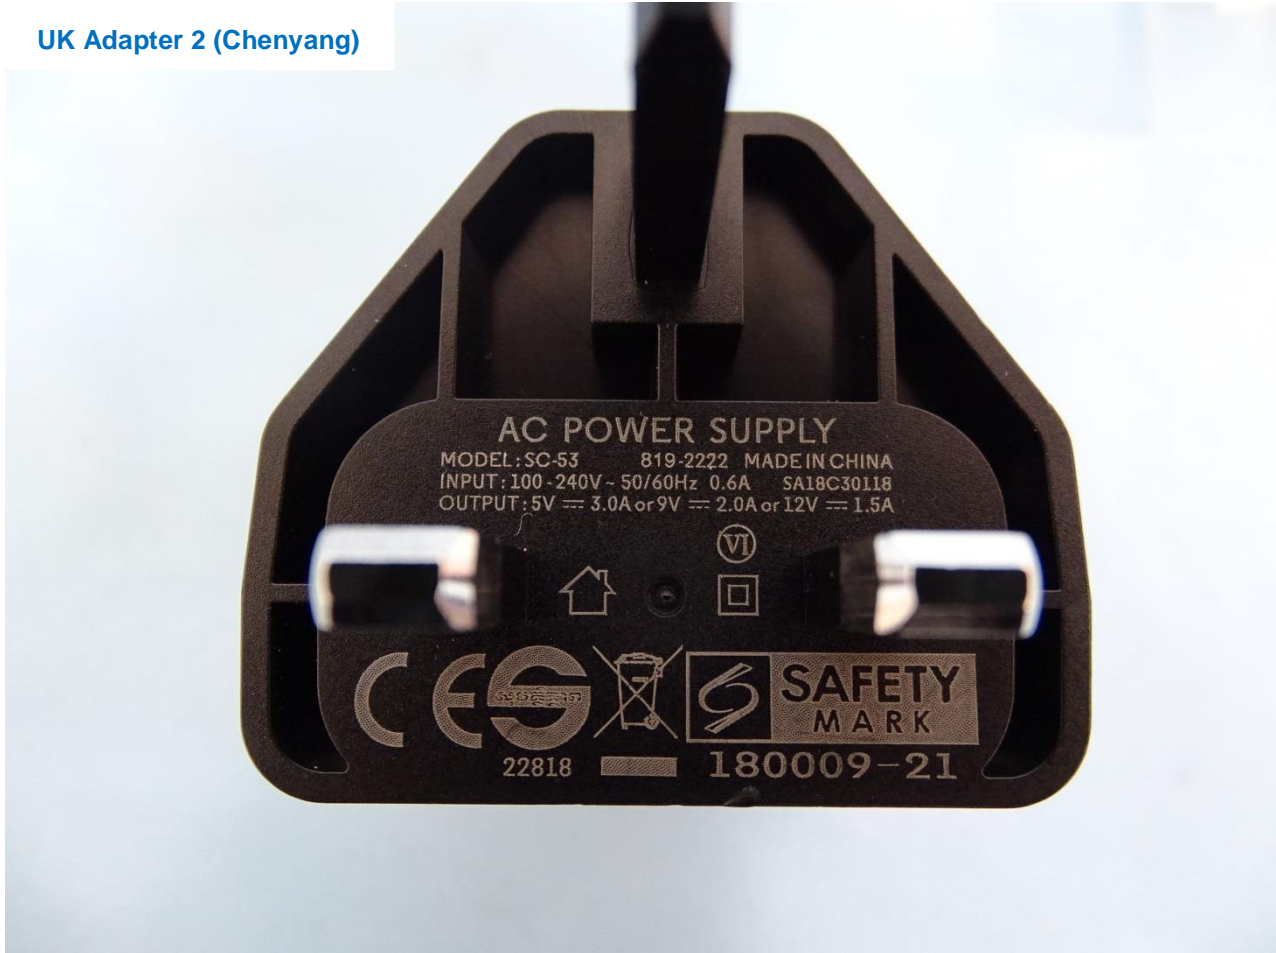

Brand Name: Motorola / Model Name: XT1962-6

UK Adapter 2 (Chenyang)