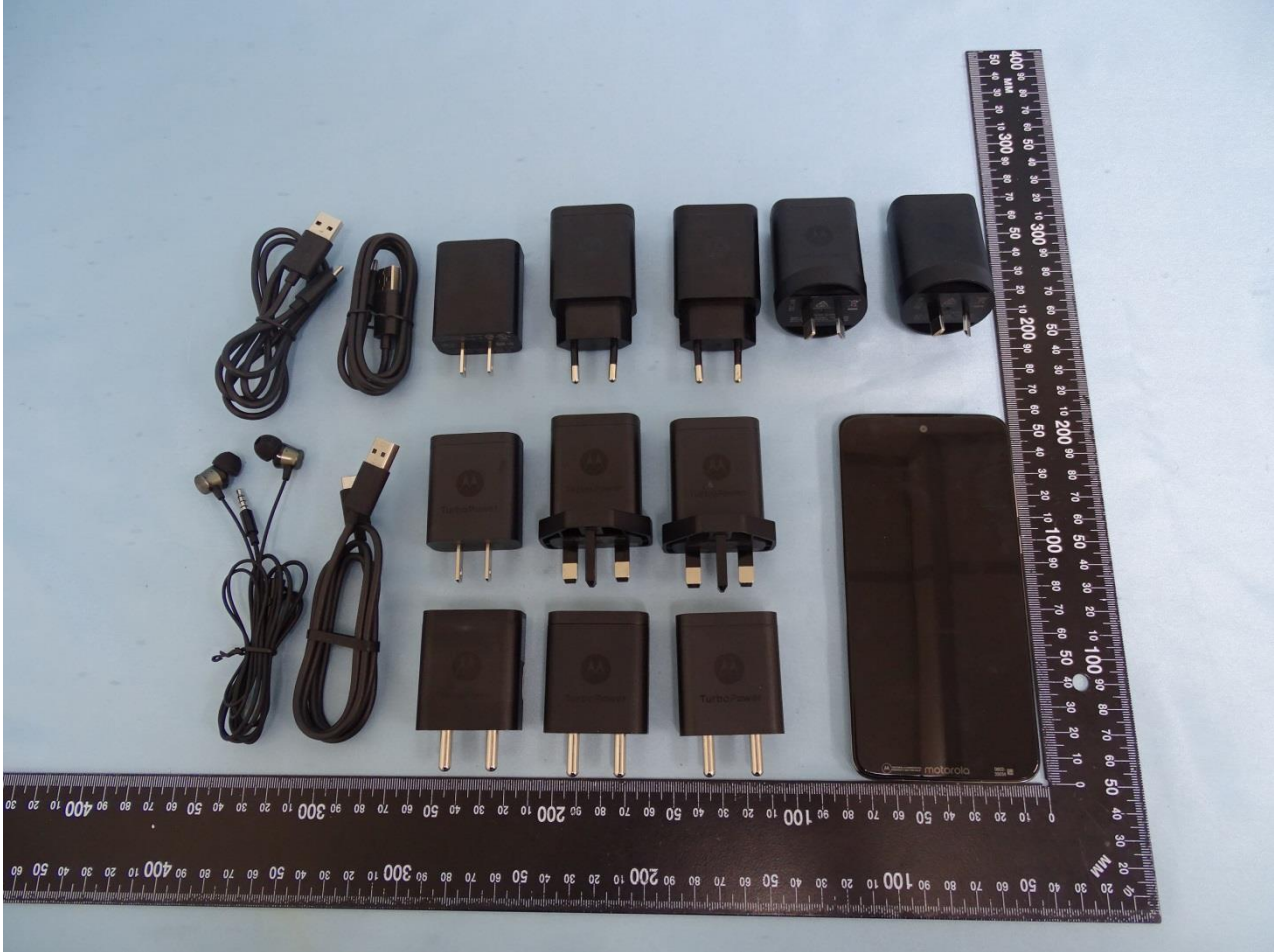

Brand Name: Motorola / Model Name: XT1962-6