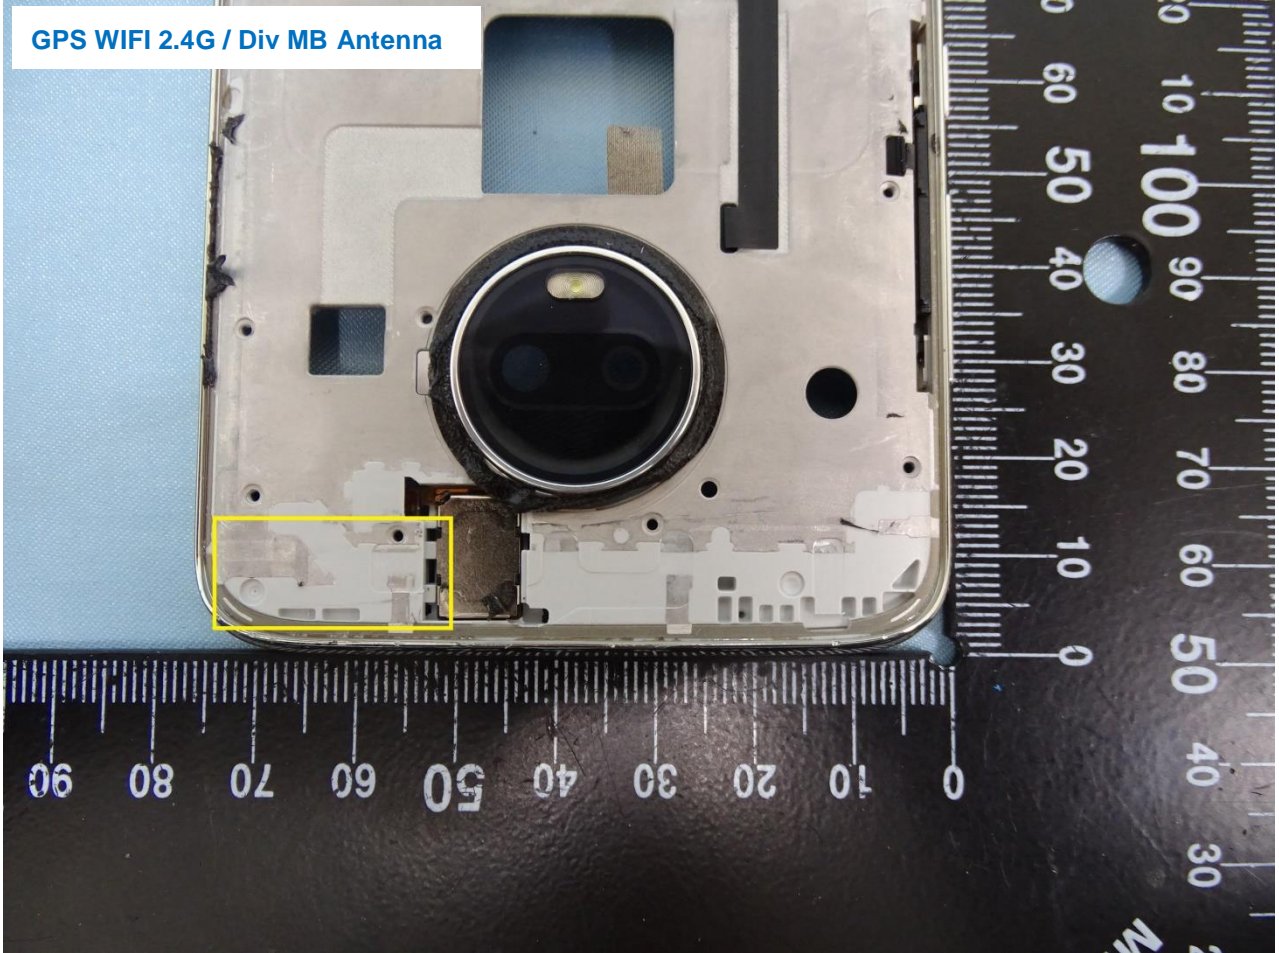

Brand Name: Motorola / Model Name: XT1962-5

GPS WIFI 2.4G / Div MB Antenna

Brand Name: Motorola / Model Name: XT1962-5

Brand Name: Motorola / Model Name: XT1962-5

Div LB & HB Antenna

Brand Name: Motorola / Model Name: XT1962-5