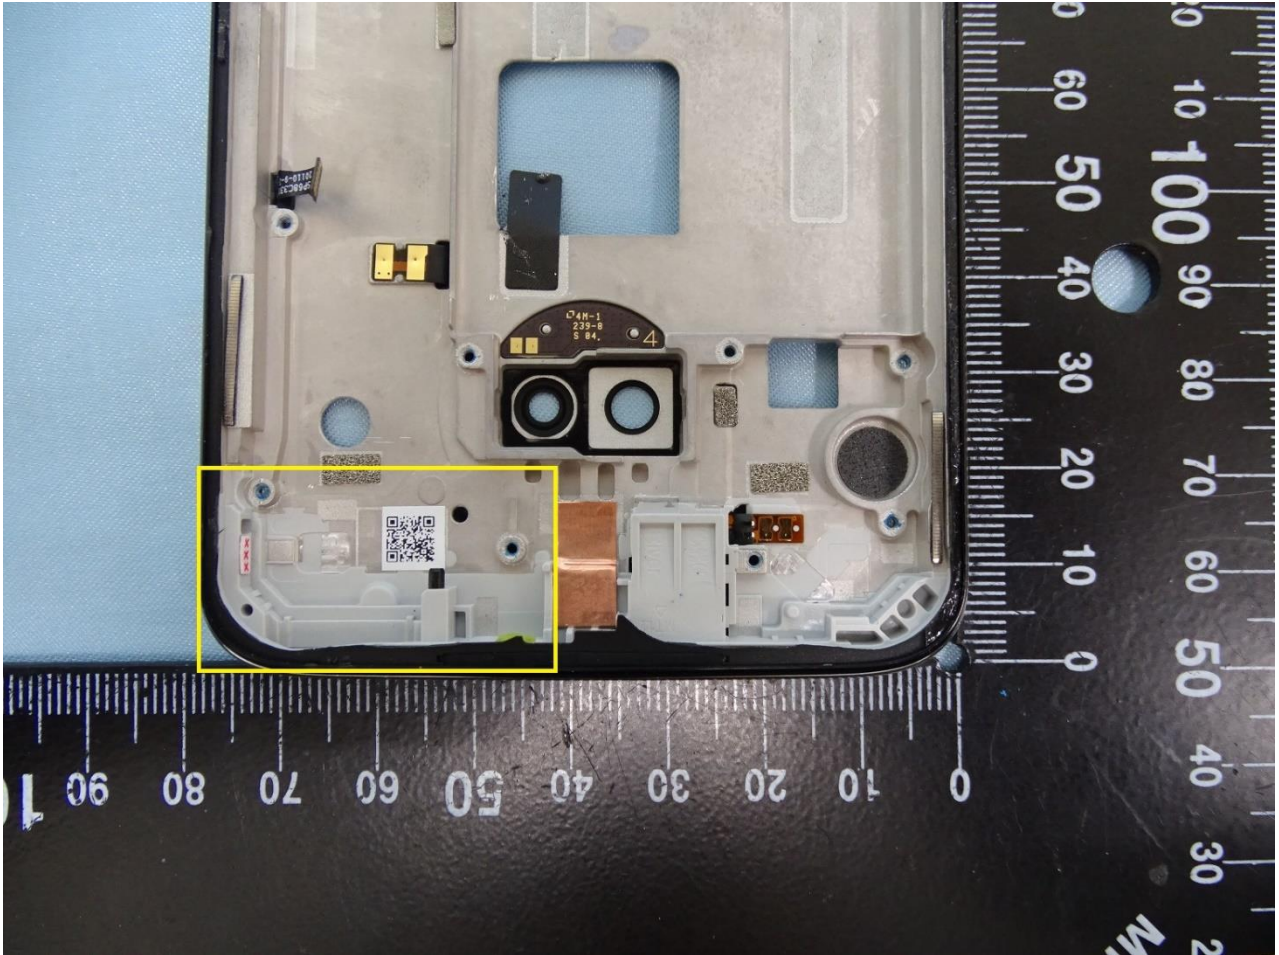

Brand Name: Motorola / Model Name: XT1962-5

GPS WIFI 2.4G / Div MB Antenna

Brand Name: Motorola / Model Name: XT1962-5

Brand Name: Motorola / Model Name: XT1962-5

Div LB & HB Antenna

Brand Name: Motorola / Model Name: XT1962-5