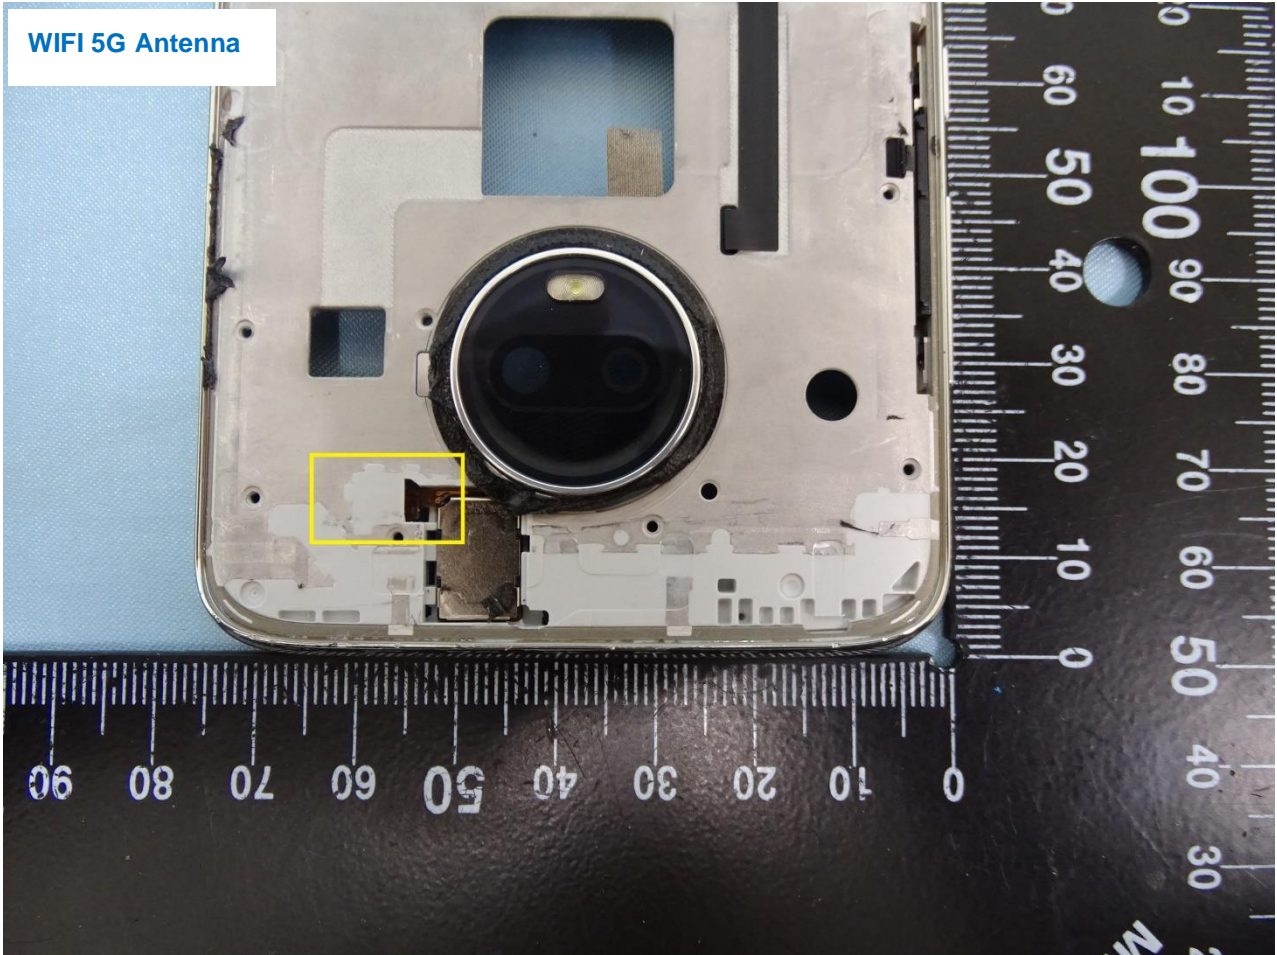

Brand Name: Motorola / Model Name: XT1962-5