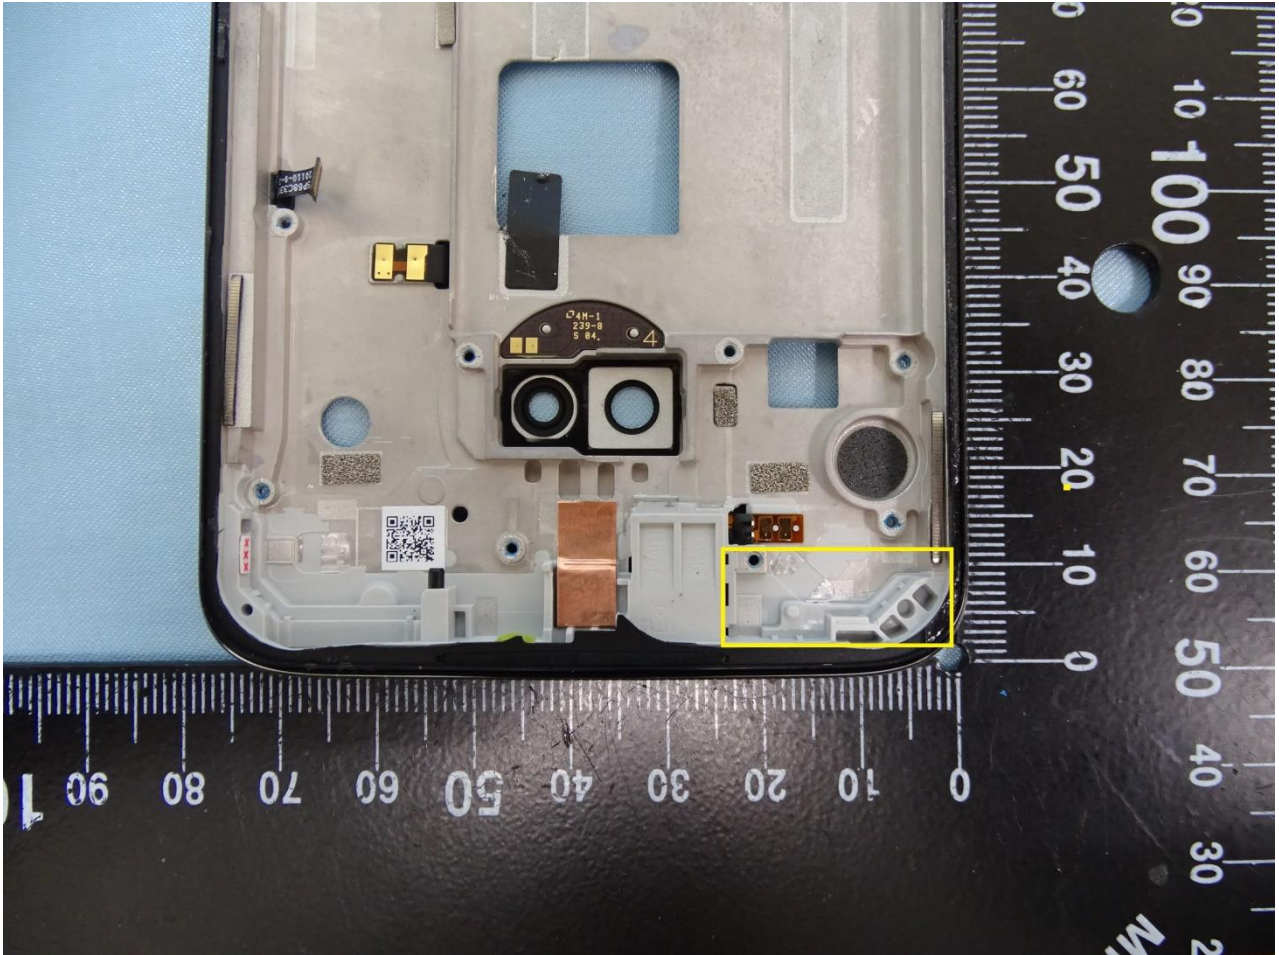

Brand Name: Motorola / Model Name: XT1962-5

GPS WIFI 2.4G / Div MB Antenna

Brand Name: Motorola / Model Name: XT1962-5

Brand Name: Motorola / Model Name: XT1962-5

Div LB & HB Antenna

Brand Name: Motorola / Model Name: XT1962-5