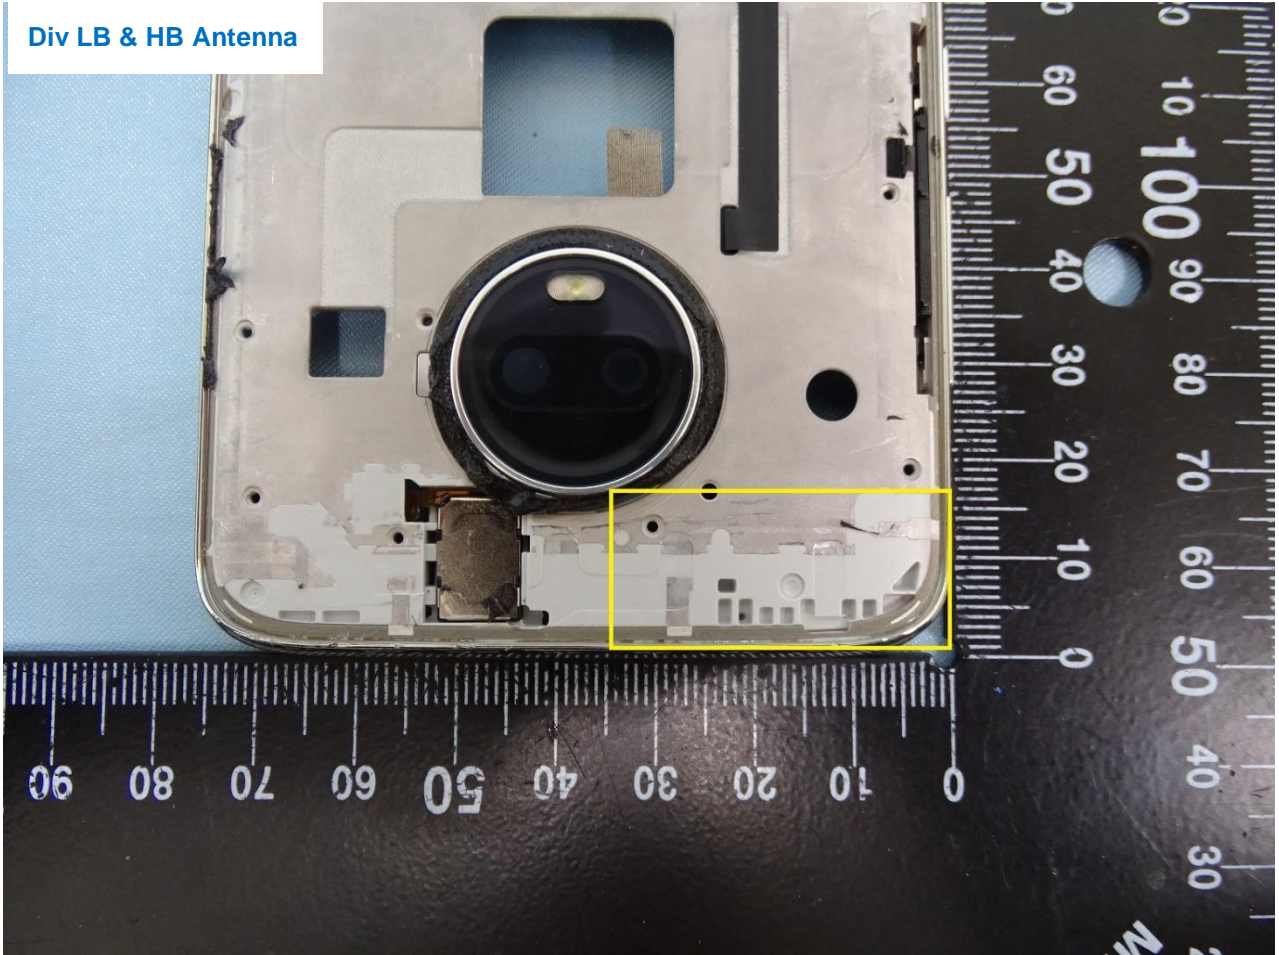

Brand Name: Motorola / Model Name: XT1962-5

GPS WIFI 2.4G / Div MB Antenna

Brand Name: Motorola / Model Name: XT1962-5

Brand Name: Motorola / Model Name: XT1962-5

Div LB & HB Antenna

Brand Name: Motorola / Model Name: XT1962-5