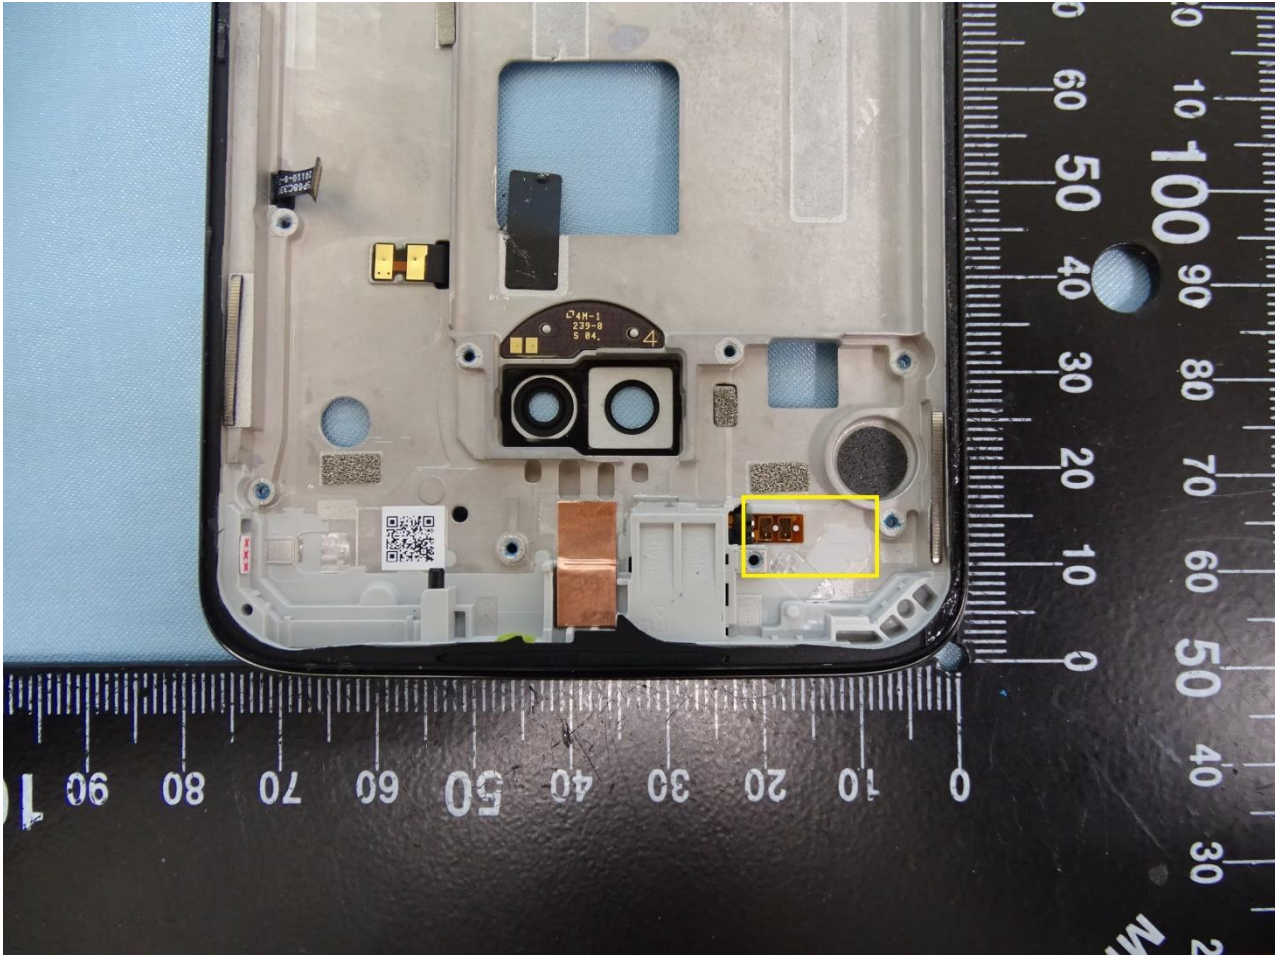

Brand Name: Motorola / Model Name: XT1962-5