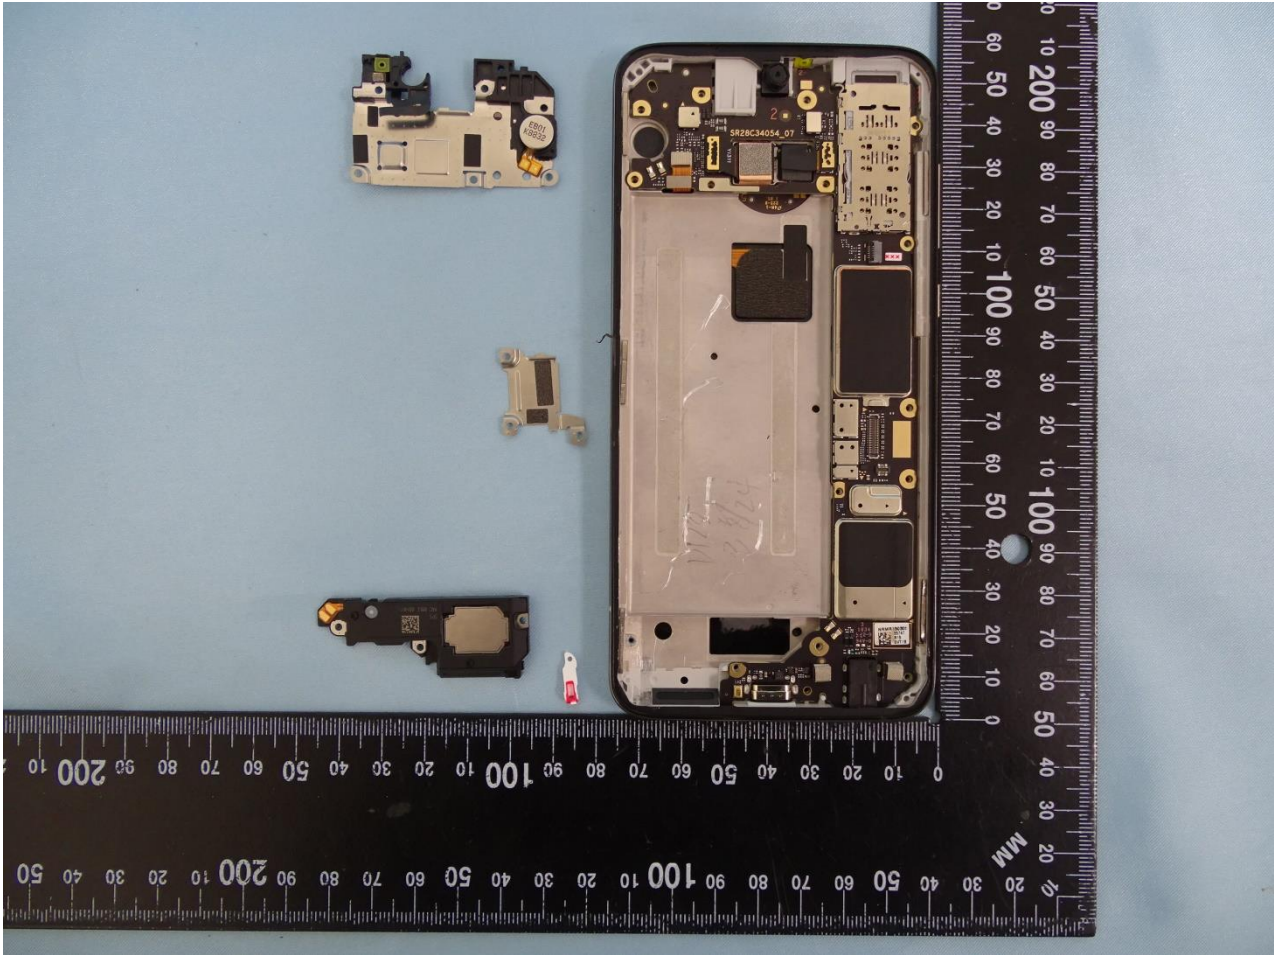

3. Internal Photograph of EUT

Brand Name: Motorola / Model Name: XT1962-5

Brand Name: Motorola / Model Name: XT1962-5

Brand Name: Motorola / Model Name: XT1962-5

Brand Name: Motorola / Model Name: XT1962-5

Brand Name: Motorola / Model Name: XT1962-5

Brand Name: Motorola / Model Name: XT1962-5

Brand Name: Motorola / Model Name: XT1962-5

Brand Name: Motorola / Model Name: XT1962-5

Brand Name: Motorola / Model Name: XT1962-5