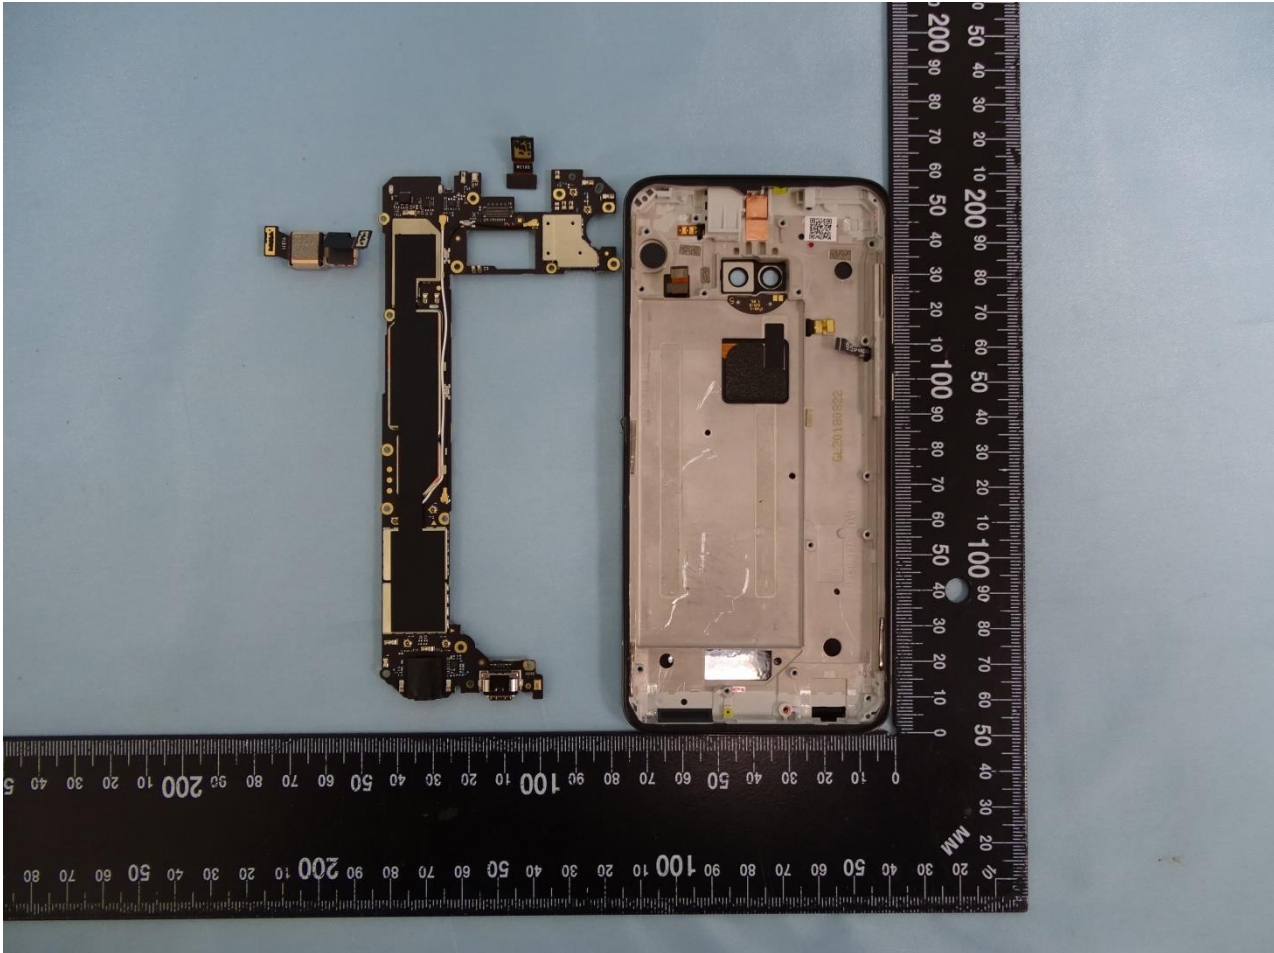

Brand Name: Motorola / Model Name: XT1962-5