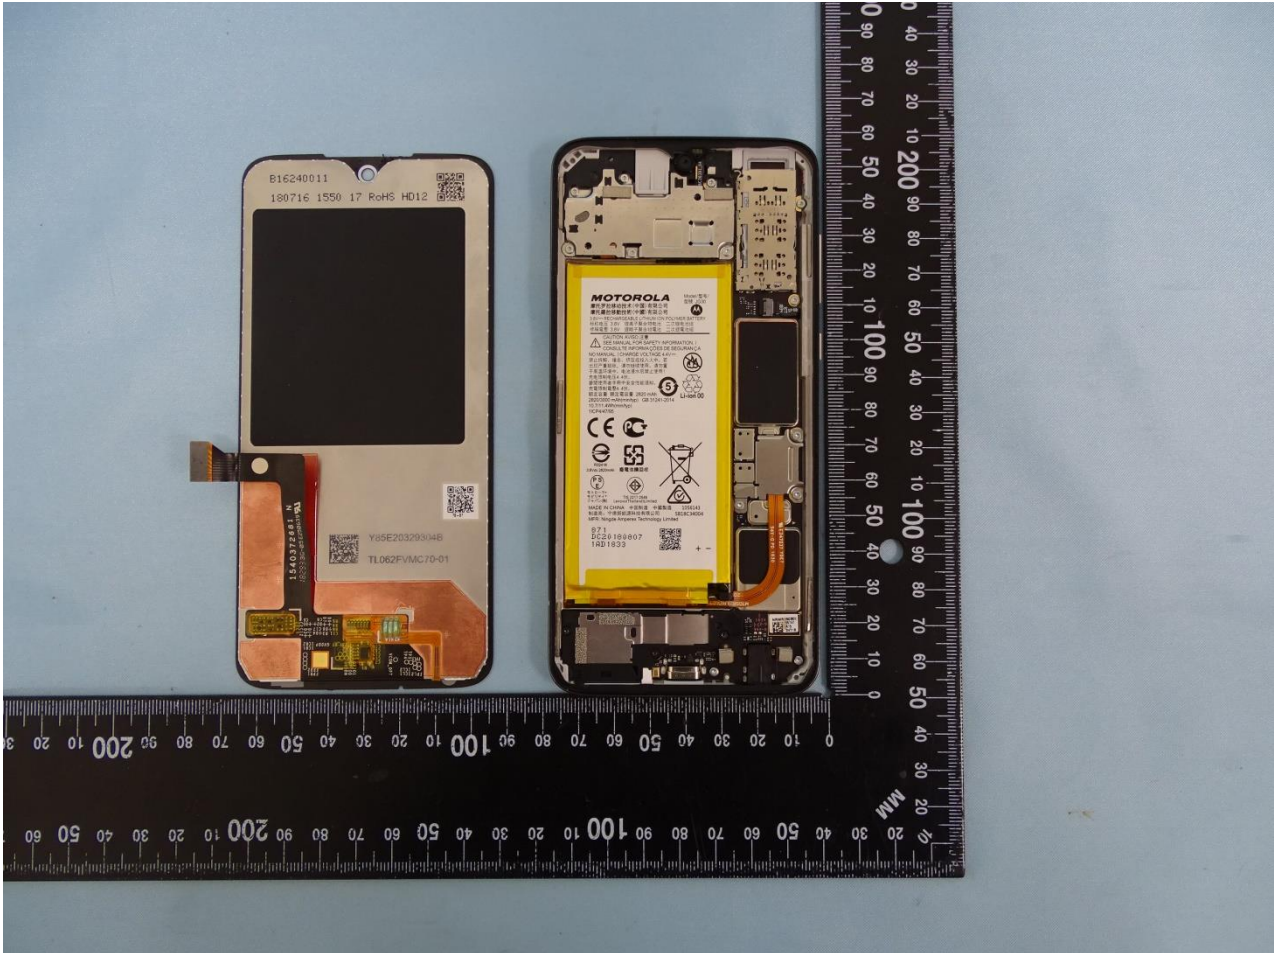

3. Internal Photograph of EUT

Brand Name: Motorola / Model Name: XT1962-5

Brand Name: Motorola / Model Name: XT1962-5

Brand Name: Motorola / Model Name: XT1962-5

Brand Name: Motorola / Model Name: XT1962-5