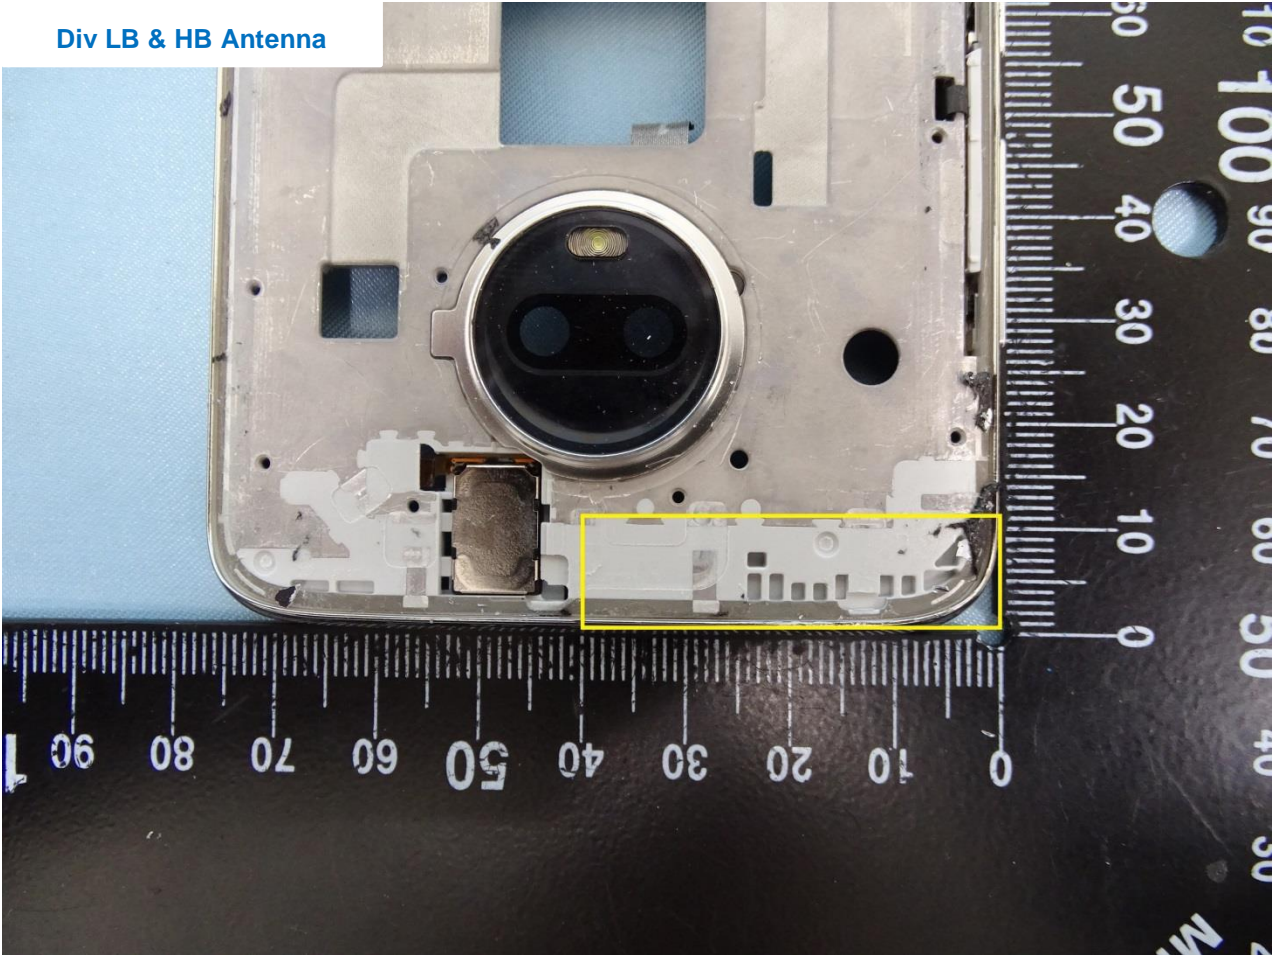

Main Antenna 2

Brand Name: Motorola / Model Name: XT1962-4

Brand Name: Motorola / Model Name: XT1962-4

Div LB & HB Antenna

Brand Name: Motorola / Model Name: XT1962-4

Brand Name: Motorola / Model Name: XT1962-4