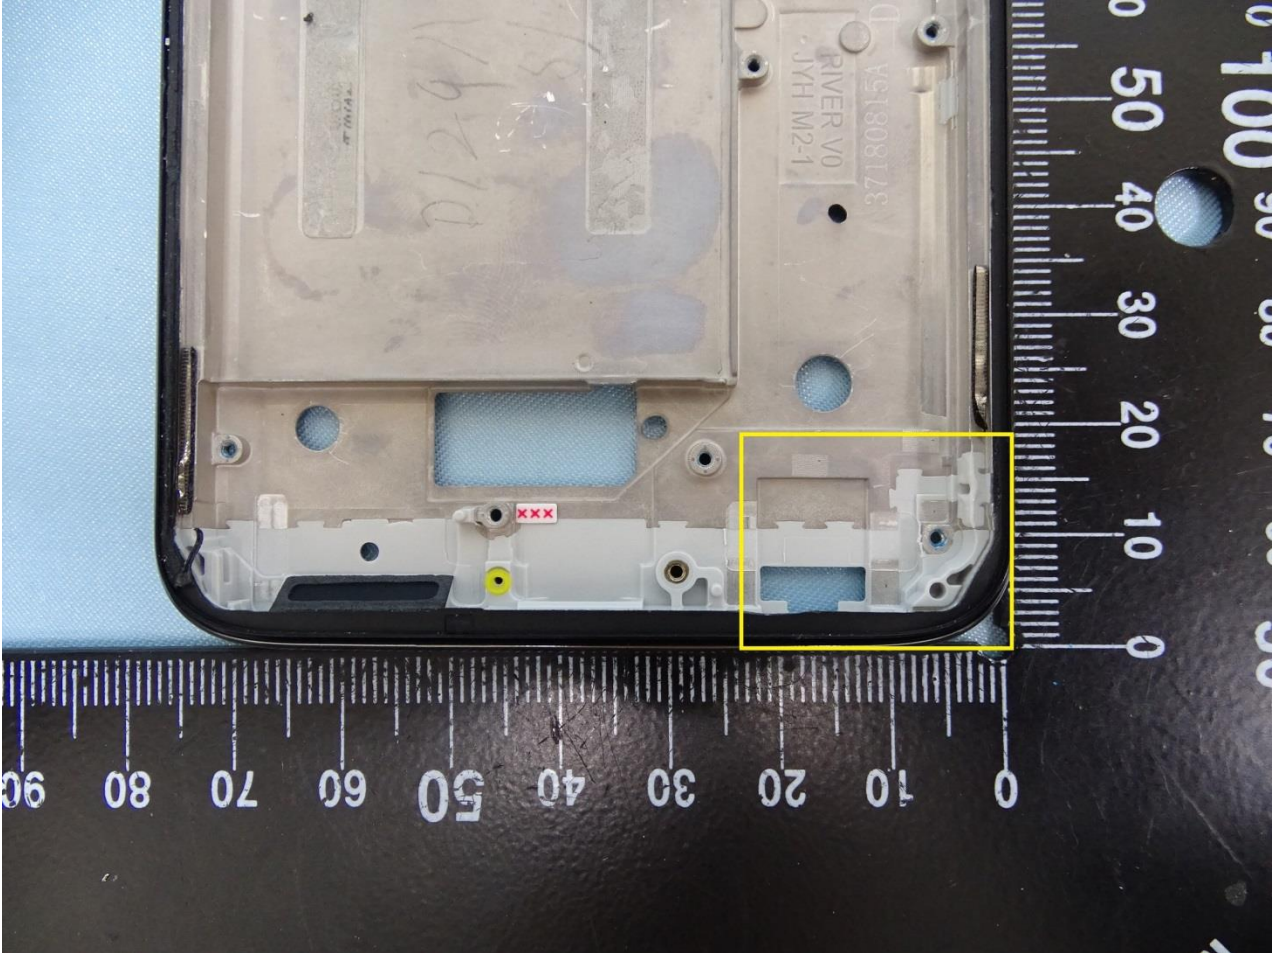

Brand Name: Motorola / Model Name: XT1962-4