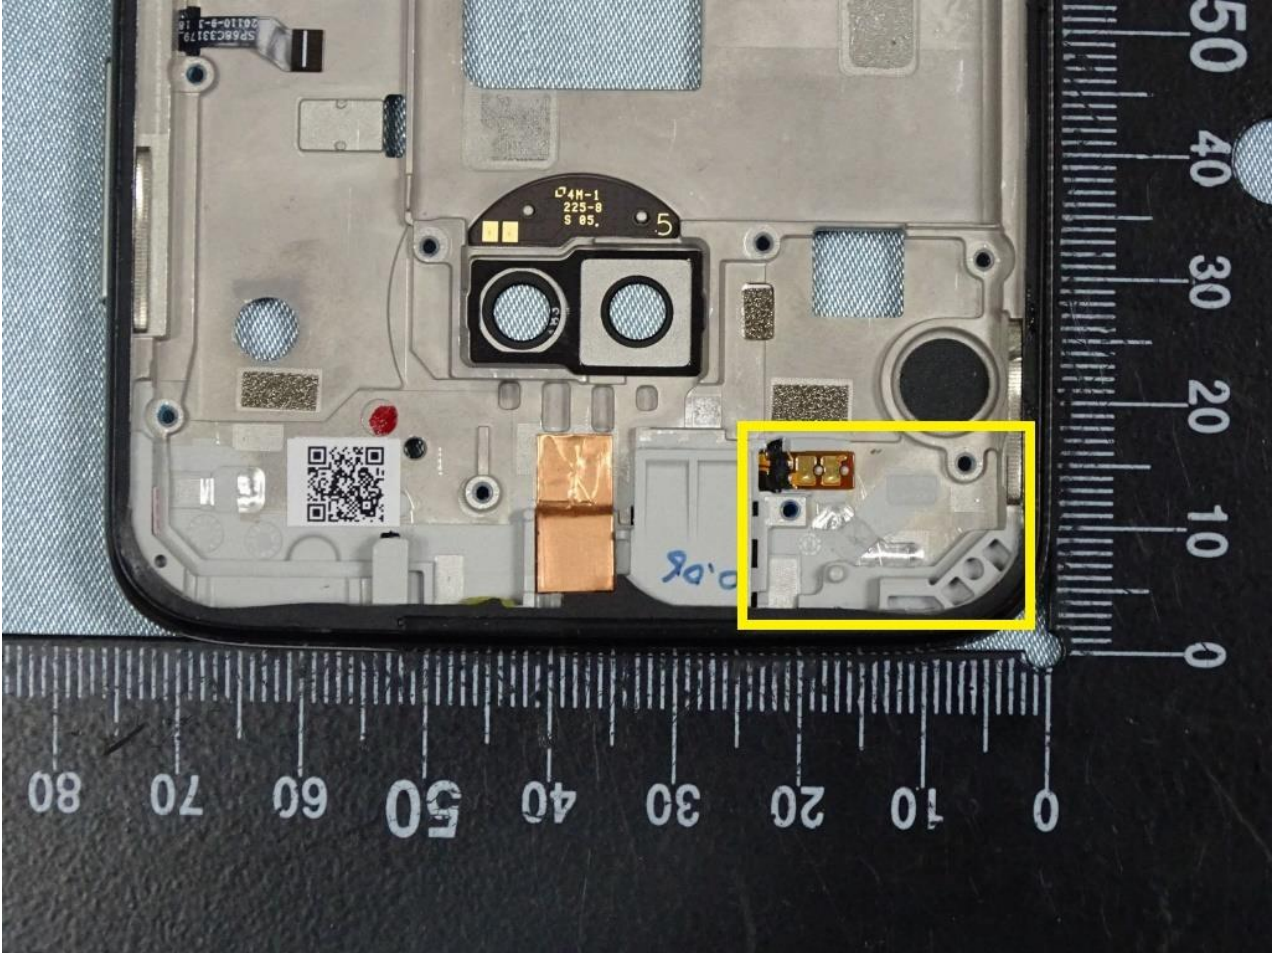

Brand Name: Motorola / Model Name: XT1962-4