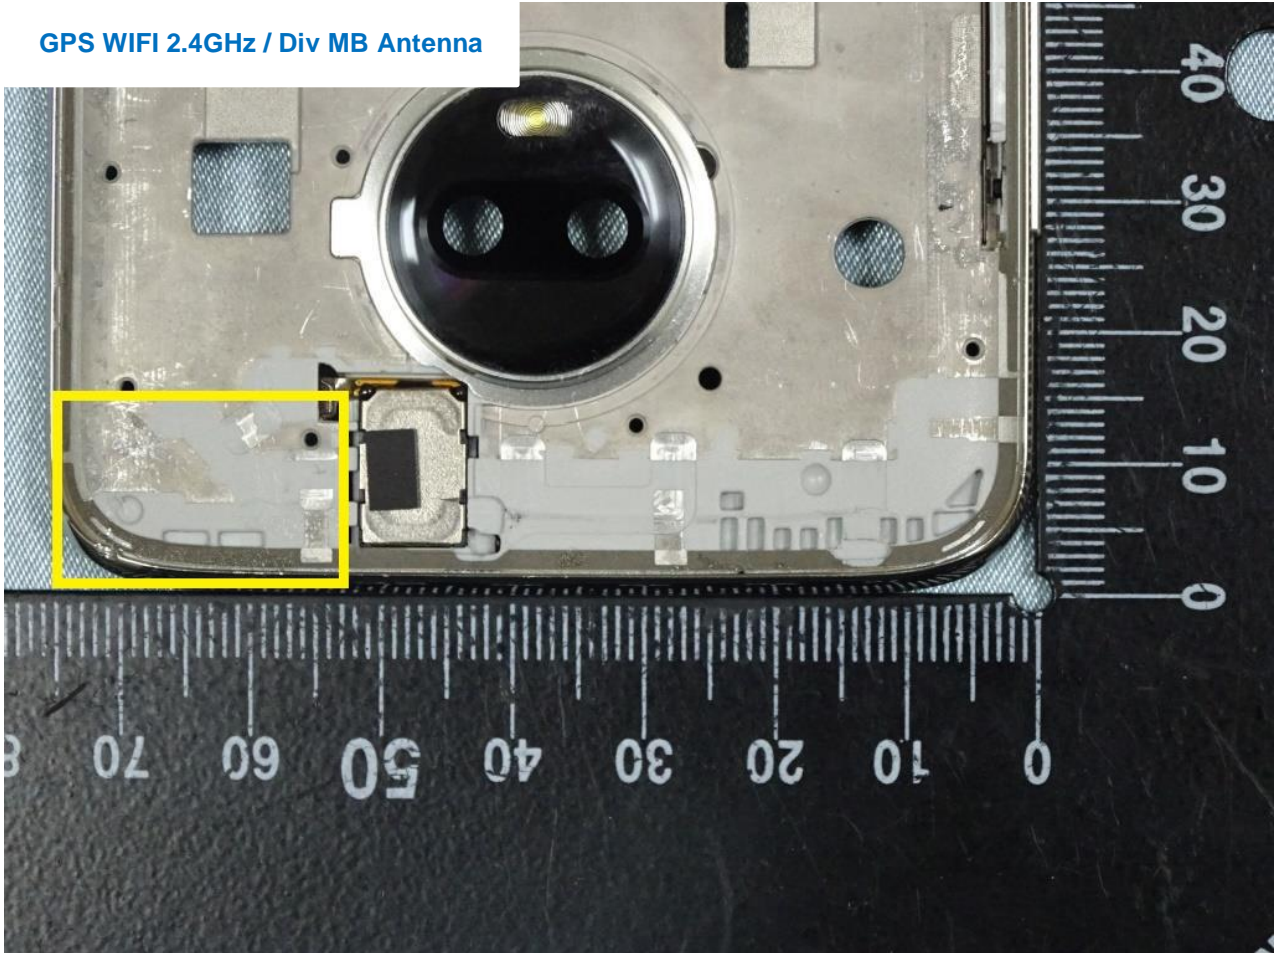

Brand Name: Motorola / Model Name: XT1962-4

GPS WIFI 2.4GHz / Div MB Antenna