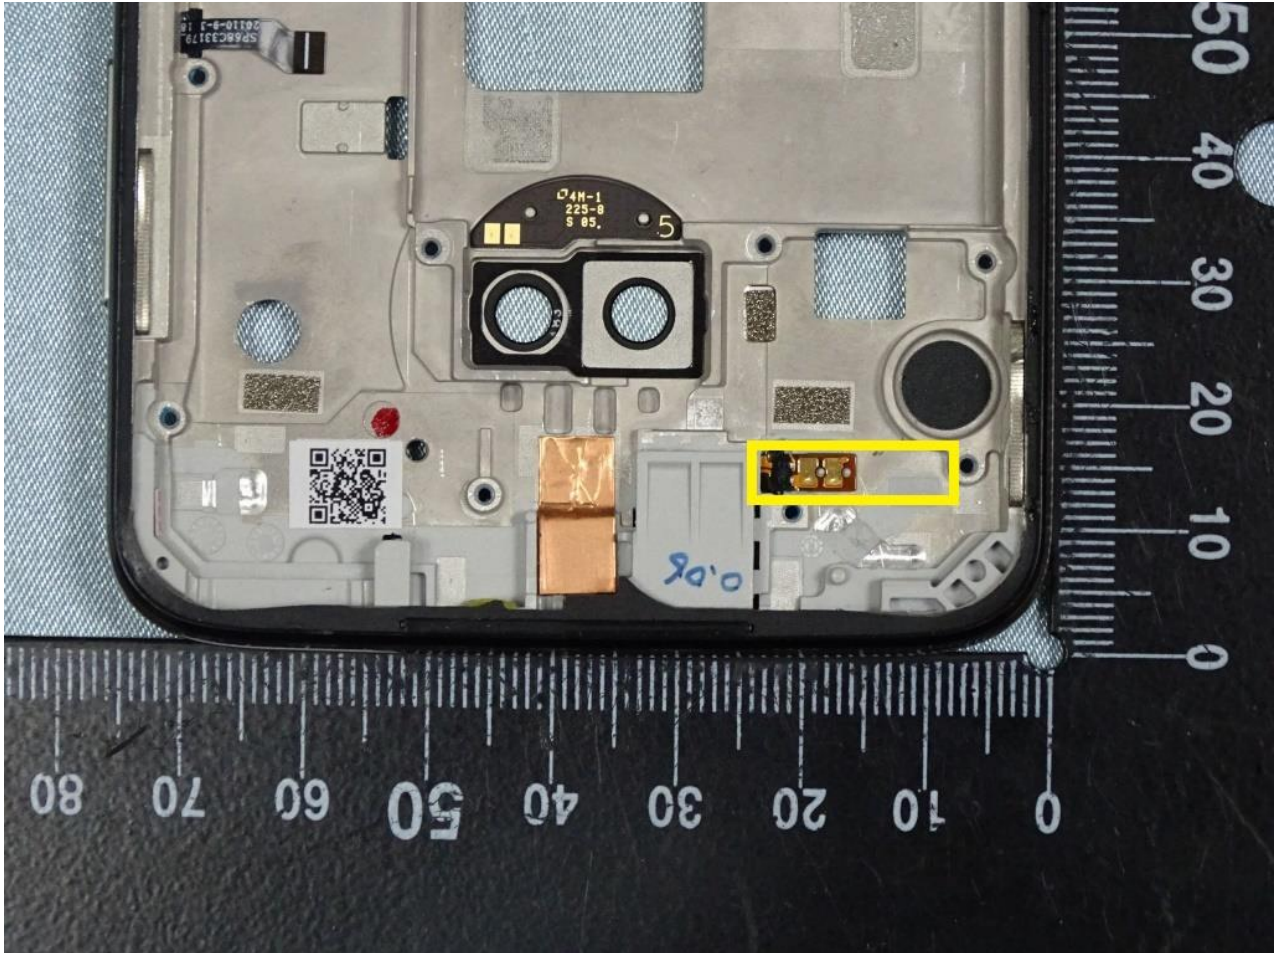

GPS WIFI 2.4GHz / Div MB Antenna

Brand Name: Motorola / Model Name: XT1962-4

Brand Name: Motorola / Model Name: XT1962-4

WIFI 5GHz Antenna

Brand Name: Motorola / Model Name: XT1962-4

————THE END————