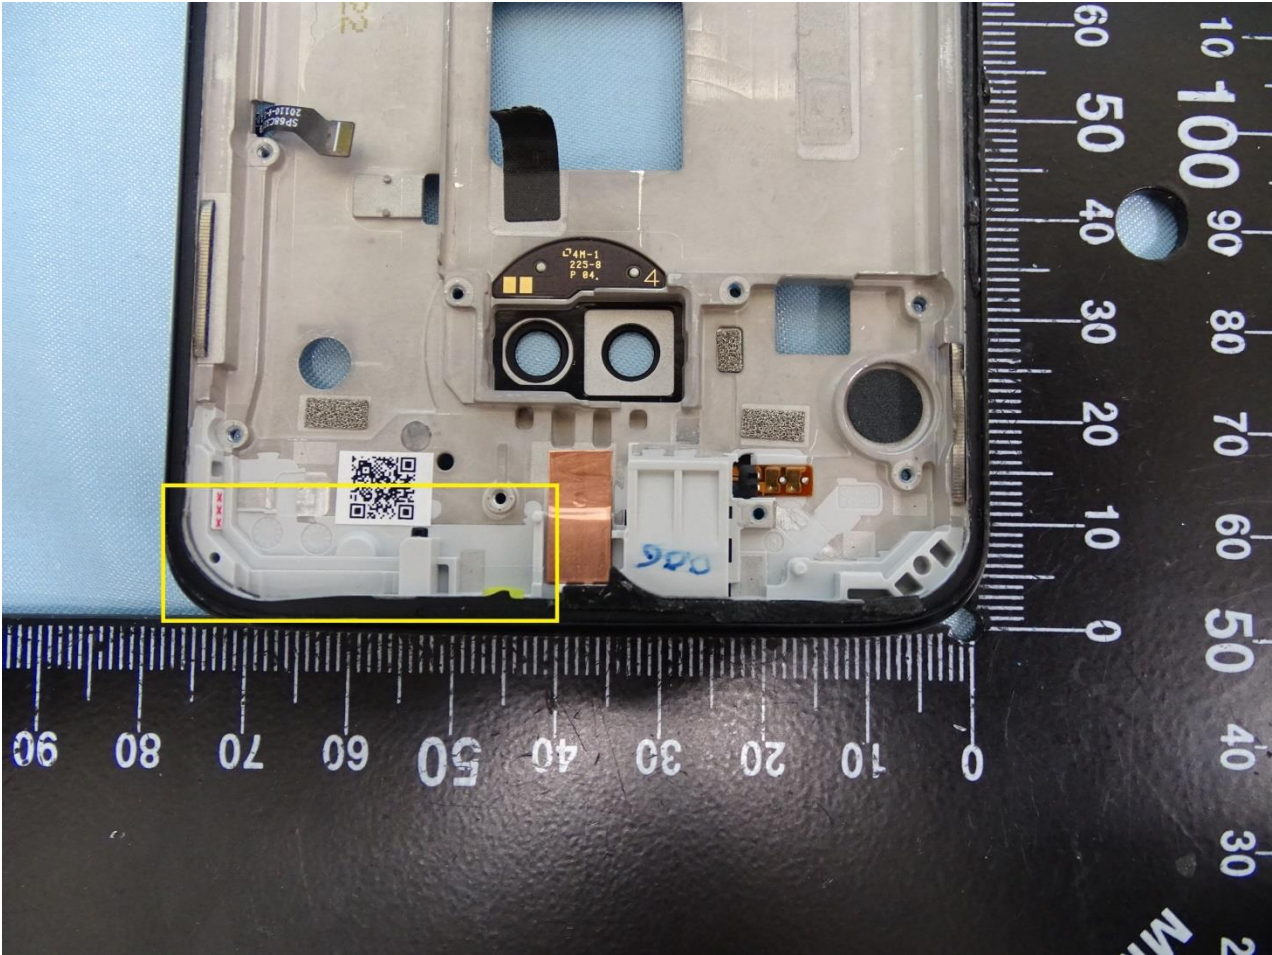

Main Antenna 2

Brand Name: Motorola / Model Name: XT1962-4

Brand Name: Motorola / Model Name: XT1962-4

Div LB & HB Antenna

Brand Name: Motorola / Model Name: XT1962-4

Brand Name: Motorola / Model Name: XT1962-4