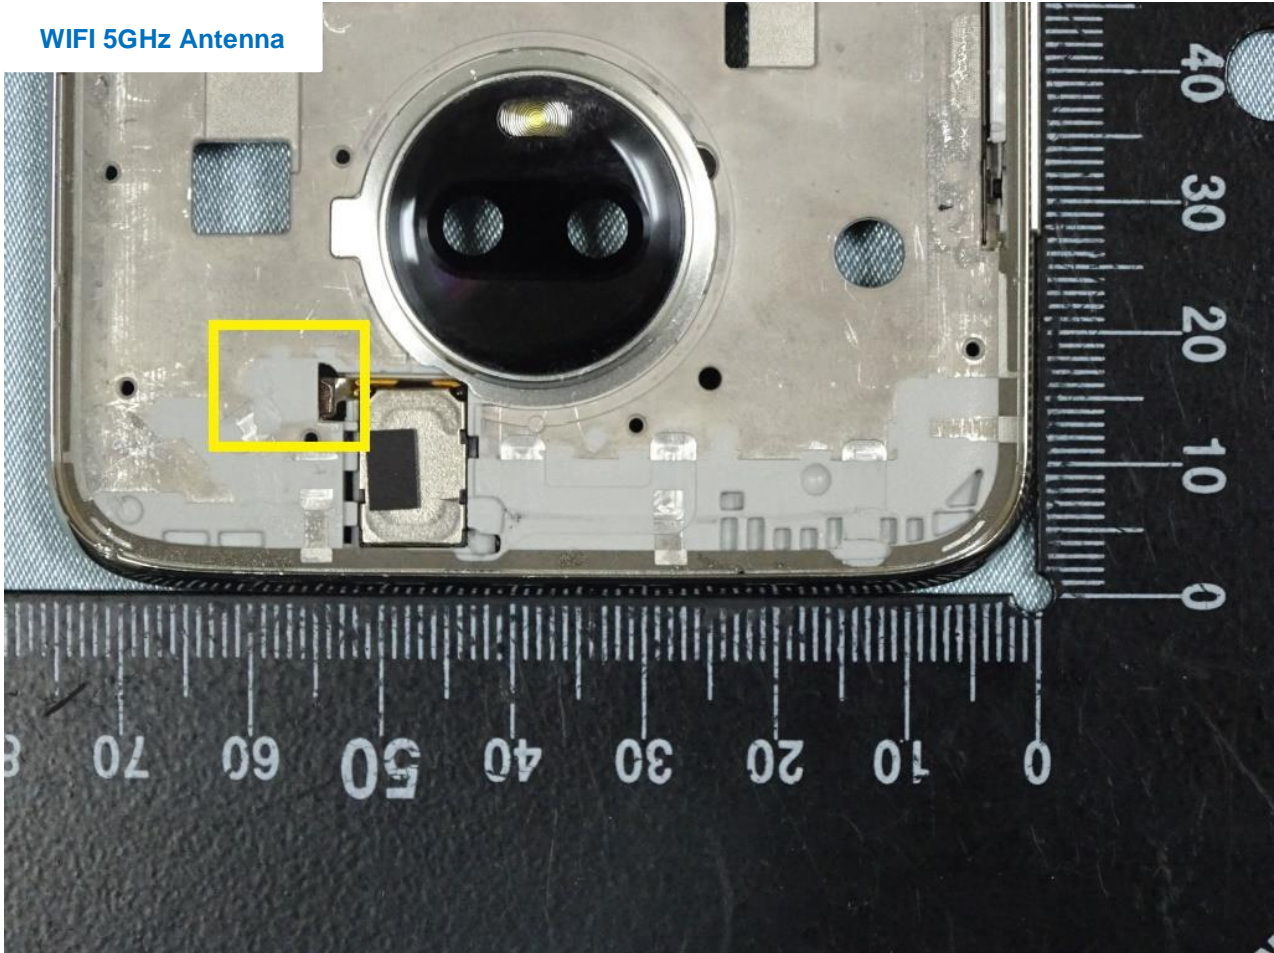

GPS WIFI 2.4GHz / Div MB Antenna

Brand Name: Motorola / Model Name: XT1962-4

Brand Name: Motorola / Model Name: XT1962-4

WIFI 5GHz Antenna

Brand Name: Motorola / Model Name: XT1962-4

————THE END————