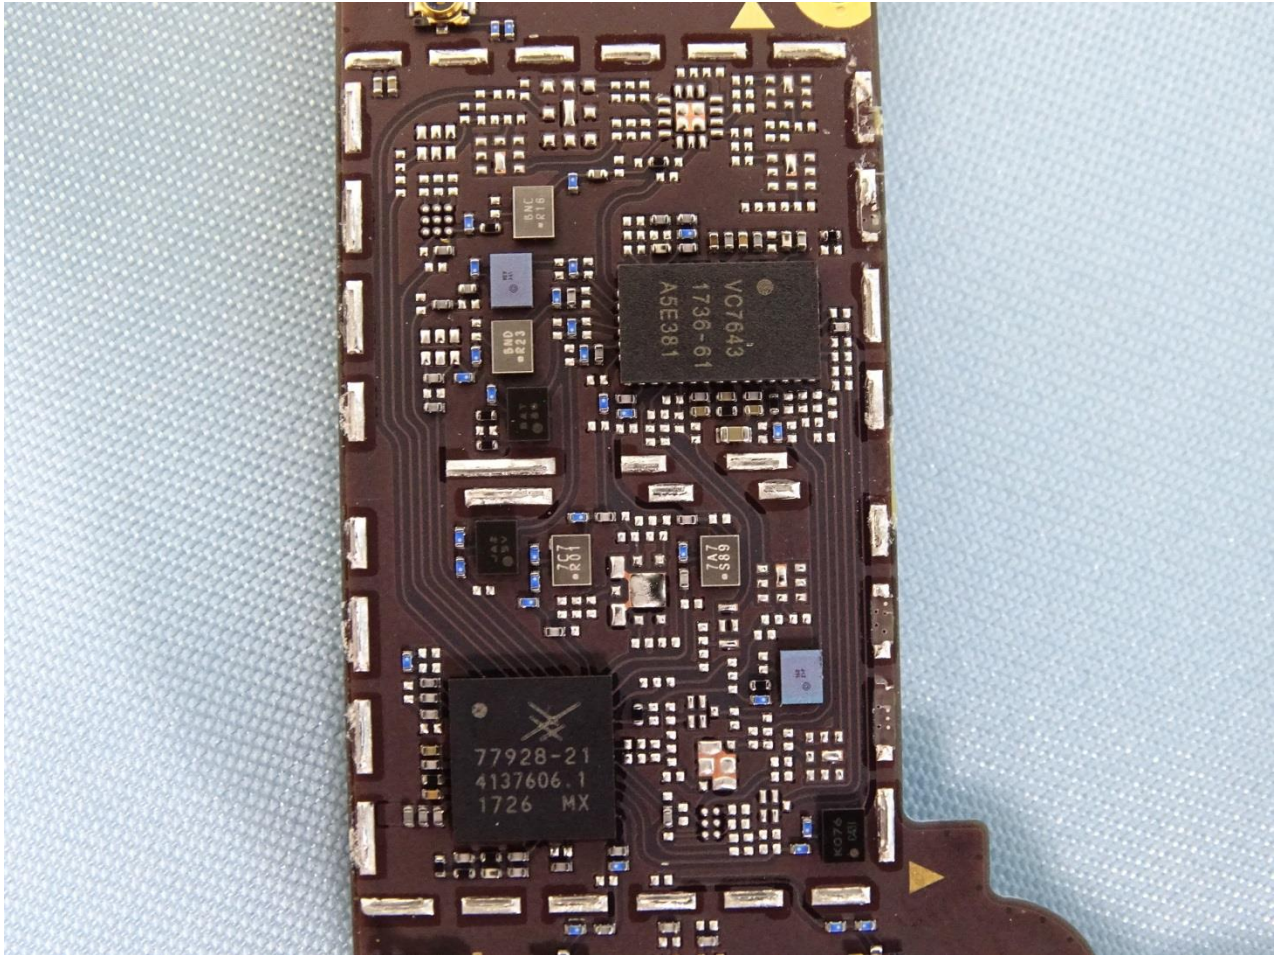

Brand Name: Motorola / Model Name: XT1962-4

Brand Name: Motorola / Model Name: XT1962-4

Brand Name: Motorola / Model Name: XT1962-4

Brand Name: Motorola / Model Name: XT1962-4

Brand Name: Motorola / Model Name: XT1962-4

Brand Name: Motorola / Model Name: XT1962-4

Main Antenna 1

Brand Name: Motorola / Model Name: XT1962-4

Brand Name: Motorola / Model Name: XT1962-4

Main Antenna 2

Brand Name: Motorola / Model Name: XT1962-4

Brand Name: Motorola / Model Name: XT1962-4

Div LB & HB Antenna

Brand Name: Motorola / Model Name: XT1962-4

Brand Name: Motorola / Model Name: XT1962-4

GPS WIFI 2.4GHz / Div MB Antenna

Brand Name: Motorola / Model Name: XT1962-4