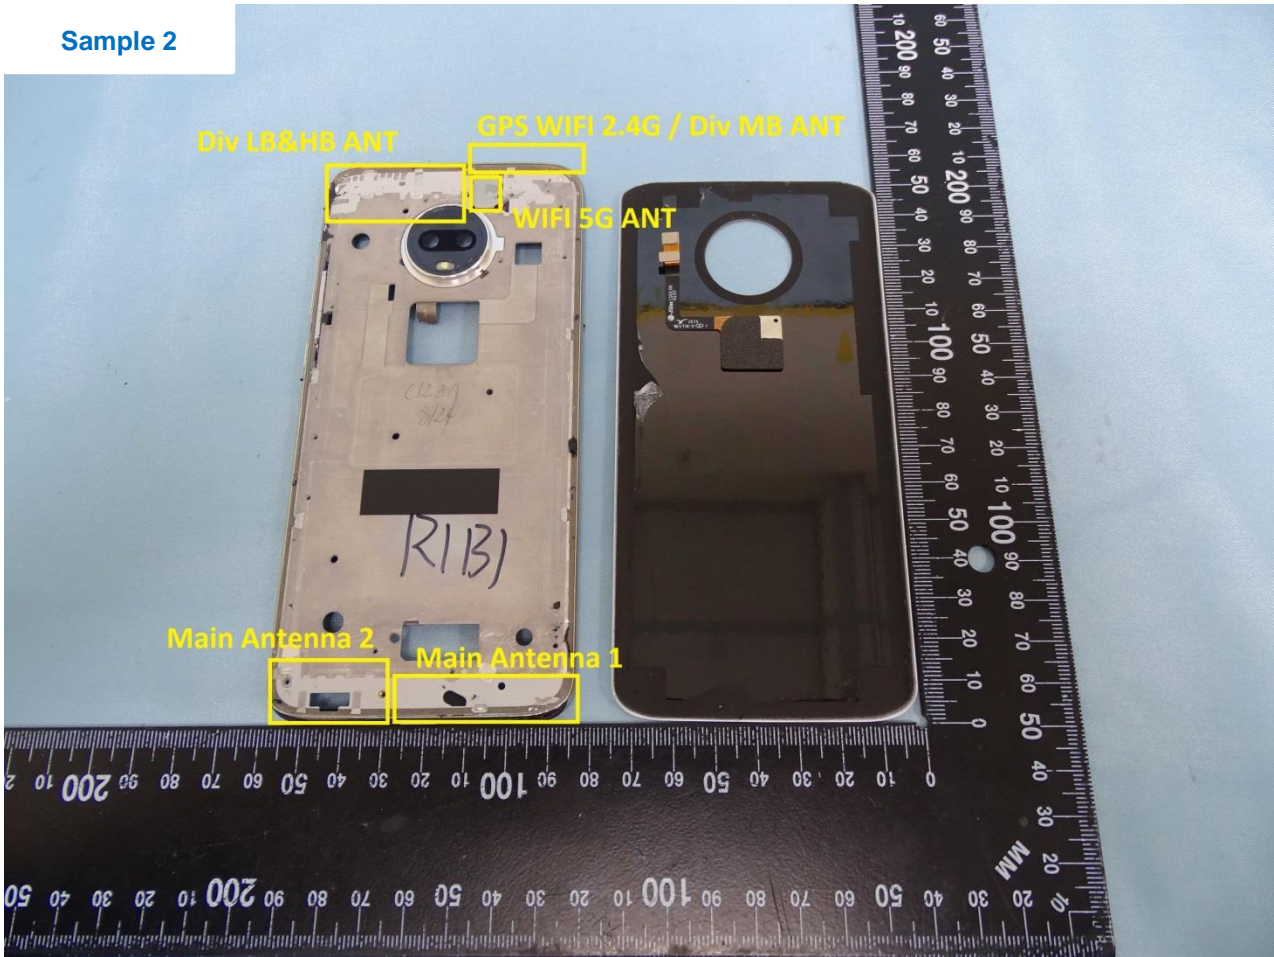

Brand Name: Motorola / Model Name: XT1962-4

WIFI 5GHz Antenna

Brand Name: Motorola / Model Name: XT1962-4

Brand Name: Motorola / Model Name: XT1962-4

Sample 2

Brand Name: Motorola / Model Name: XT1962-4

Brand Name: Motorola / Model Name: XT1962-4