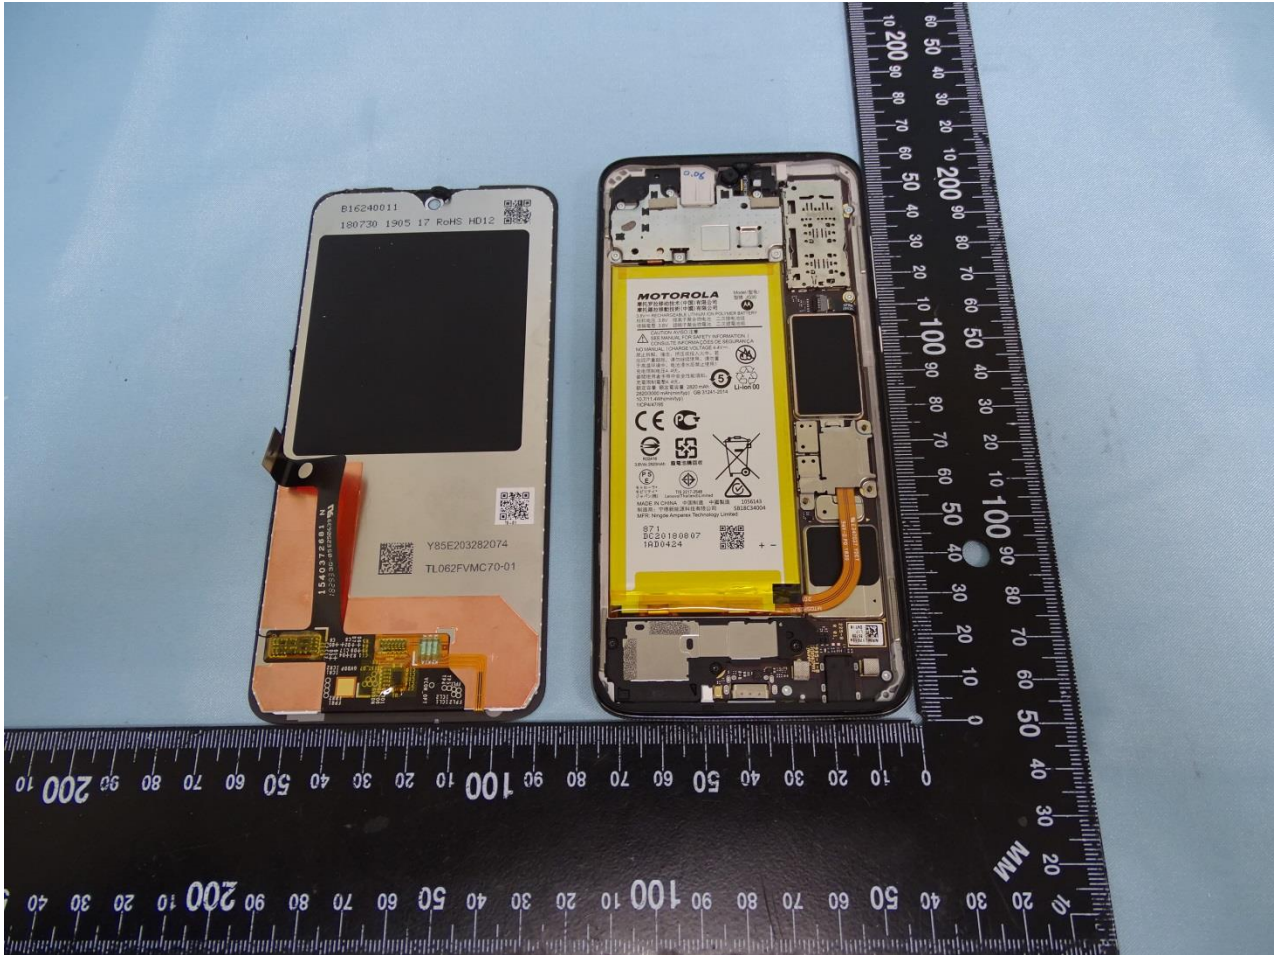

Brand Name: Motorola / Model Name: XT1962-4

WIFI 5GHz Antenna

Brand Name: Motorola / Model Name: XT1962-4

Brand Name: Motorola / Model Name: XT1962-4

Sample 2

Brand Name: Motorola / Model Name: XT1962-4

Brand Name: Motorola / Model Name: XT1962-4