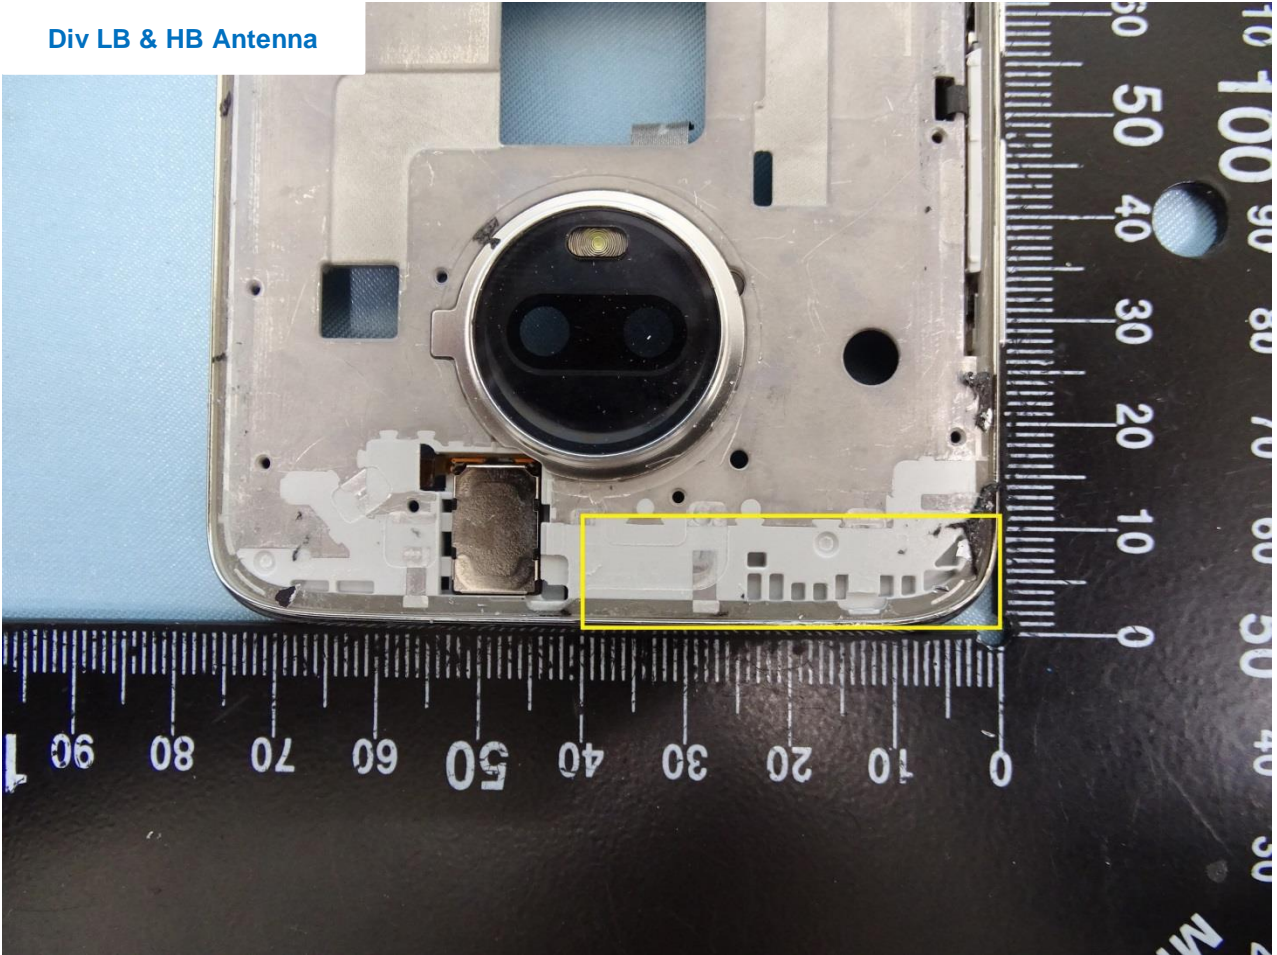

Brand Name: Motorola / Model Name: XT1962-4

Div LB & HB Antenna