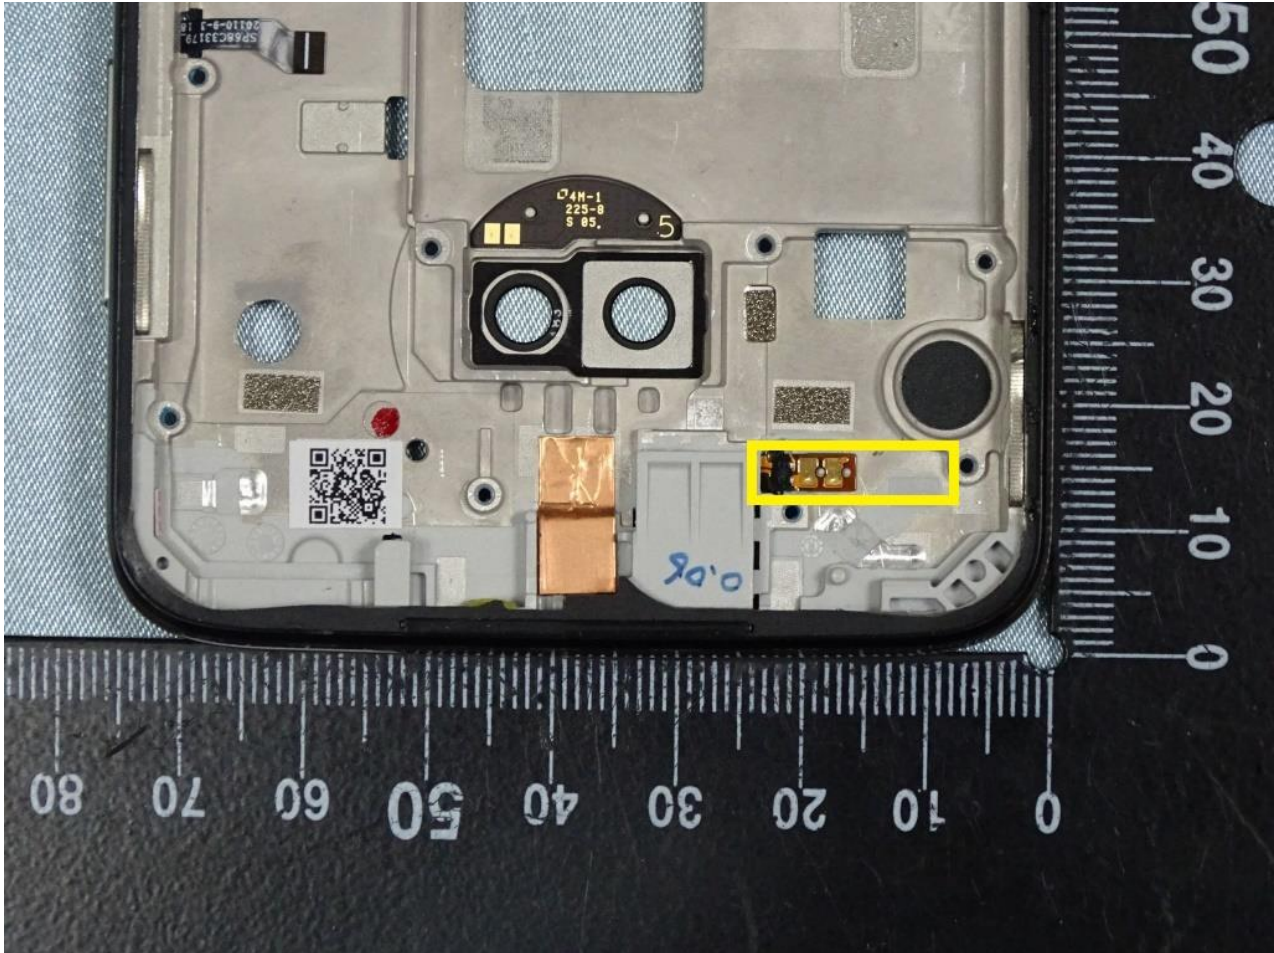

Brand Name: Motorola / Model Name: XT1962-4