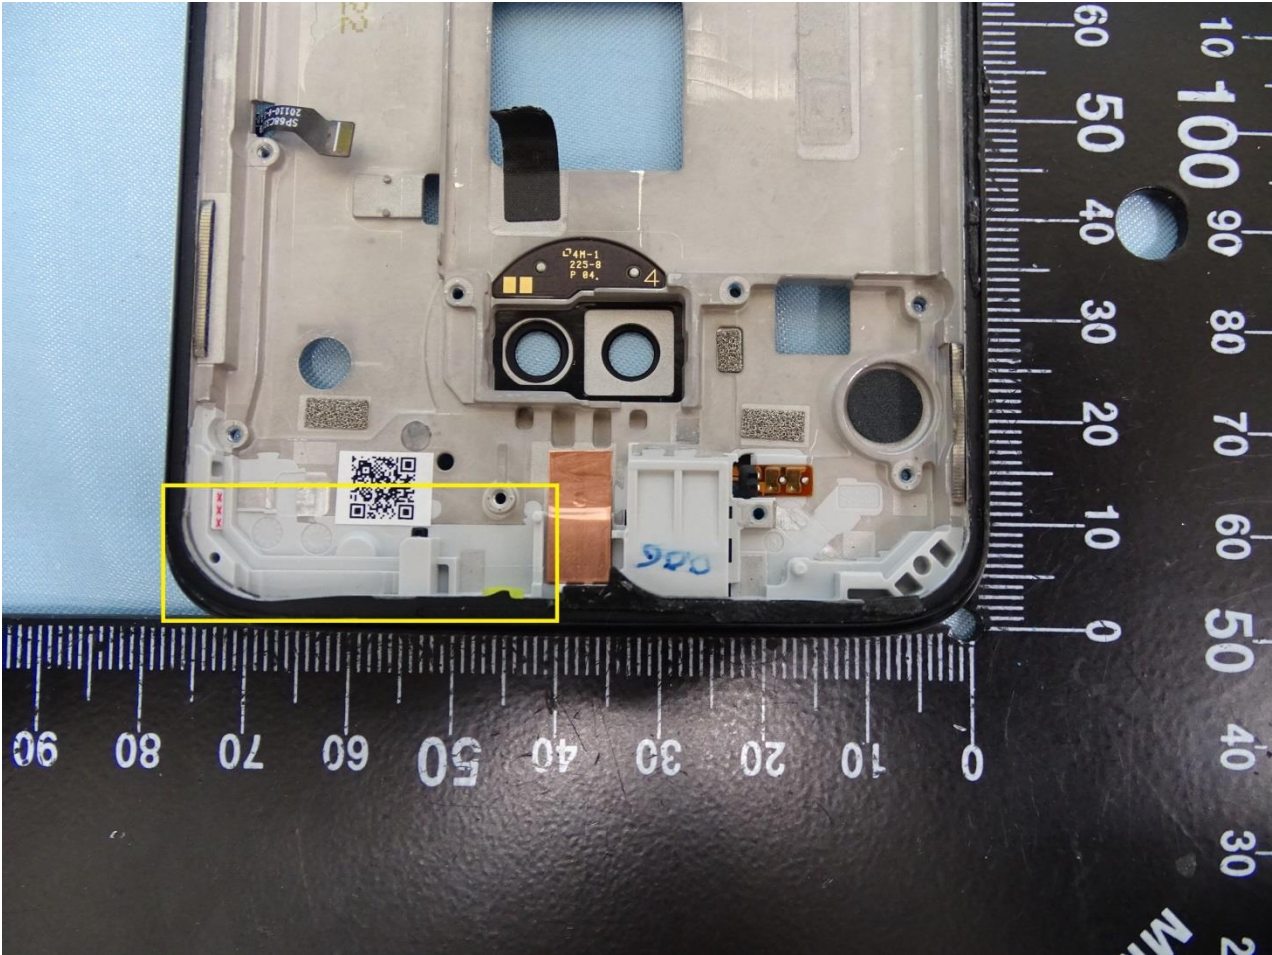

Brand Name: Motorola / Model Name: XT1962-4