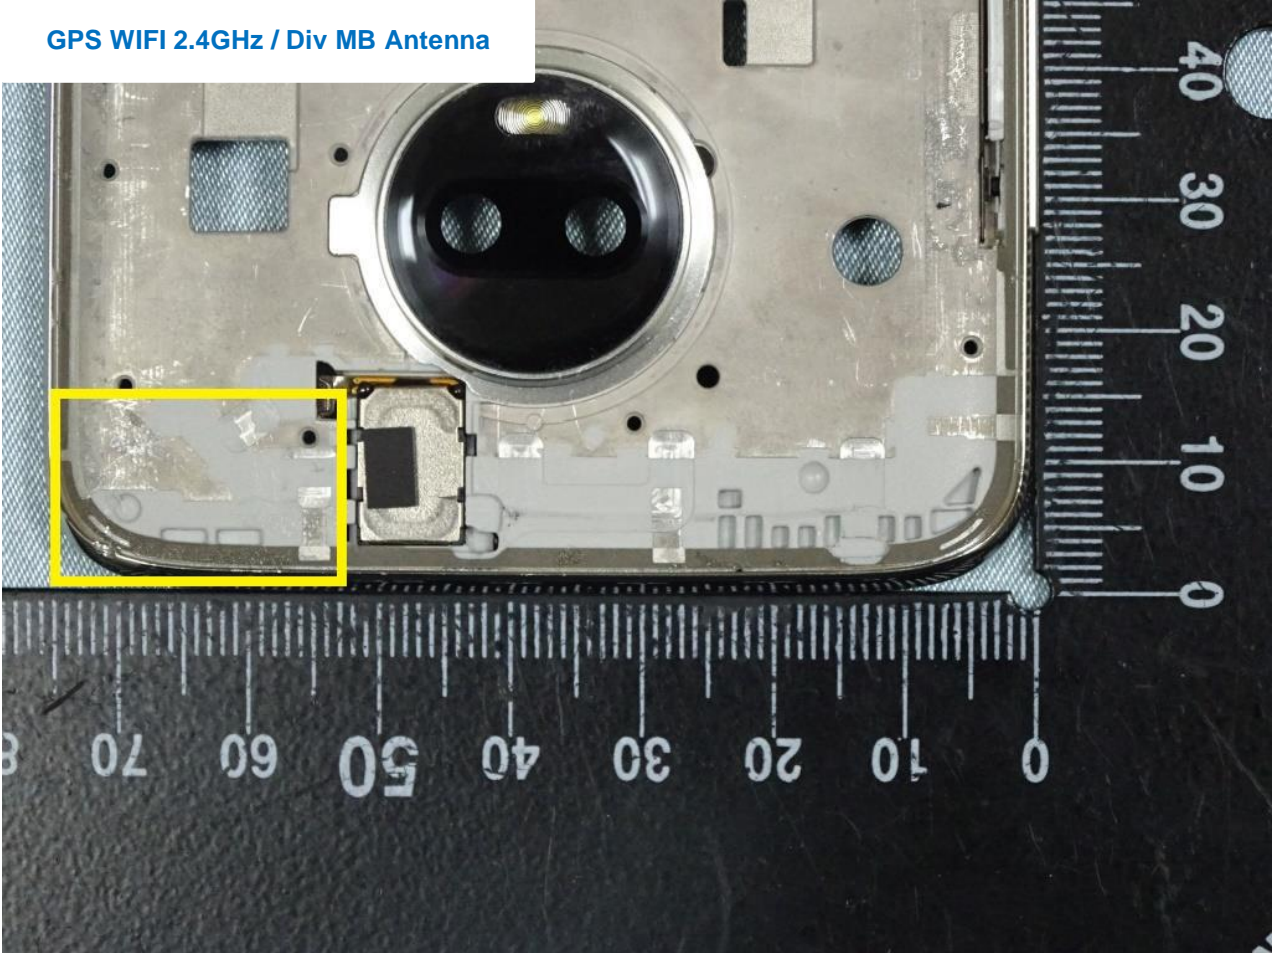

Brand Name: Motorola / Model Name: XT1962-4

Div LB & HB Antenna

Brand Name: Motorola / Model Name: XT1962-4

Brand Name: Motorola / Model Name: XT1962-4

GPS WIFI 2.4GHz / Div MB Antenna

Brand Name: Motorola / Model Name: XT1962-4