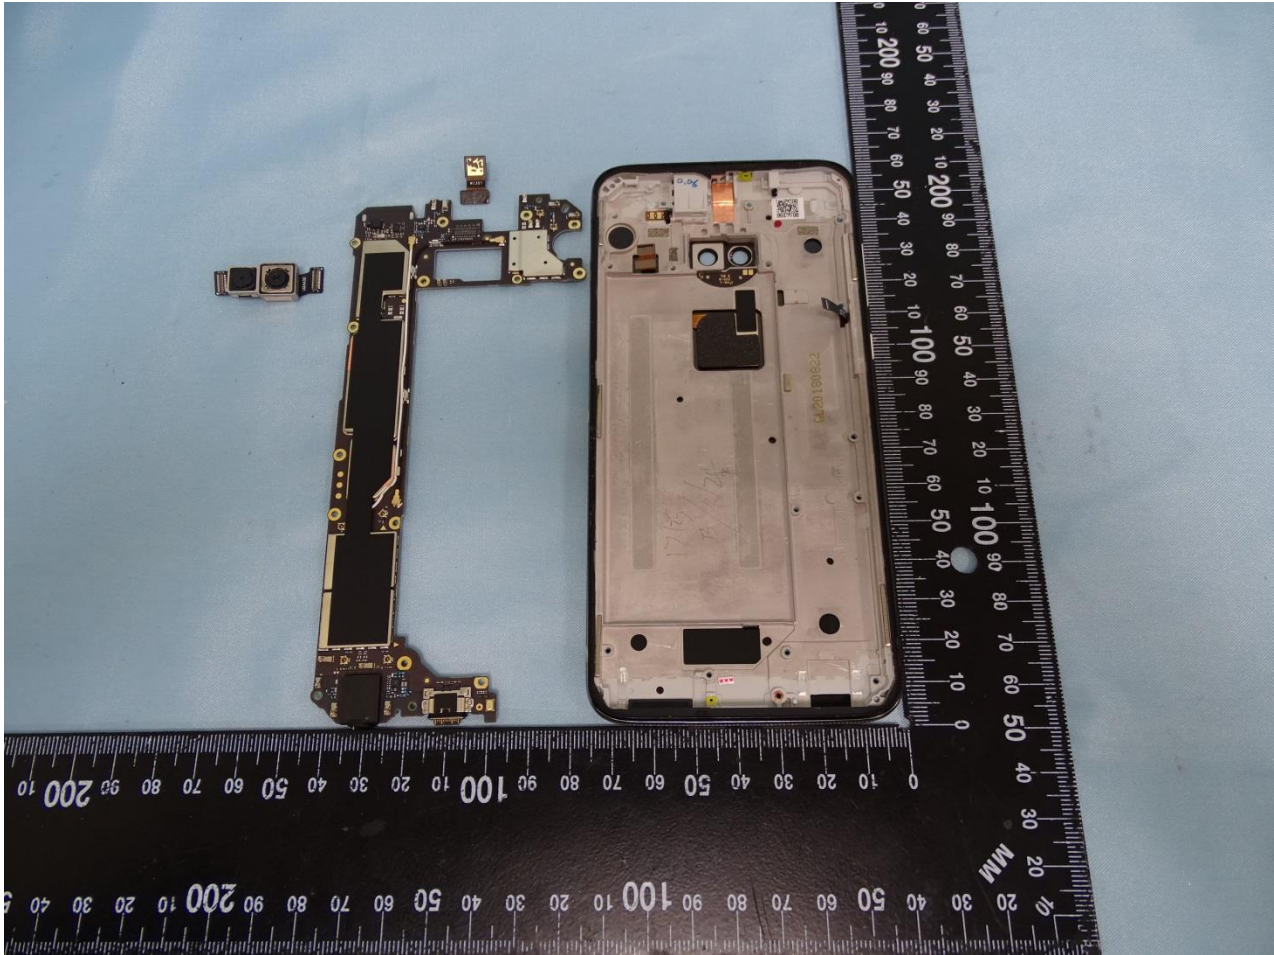

Brand Name: Motorola / Model Name: XT1962-4