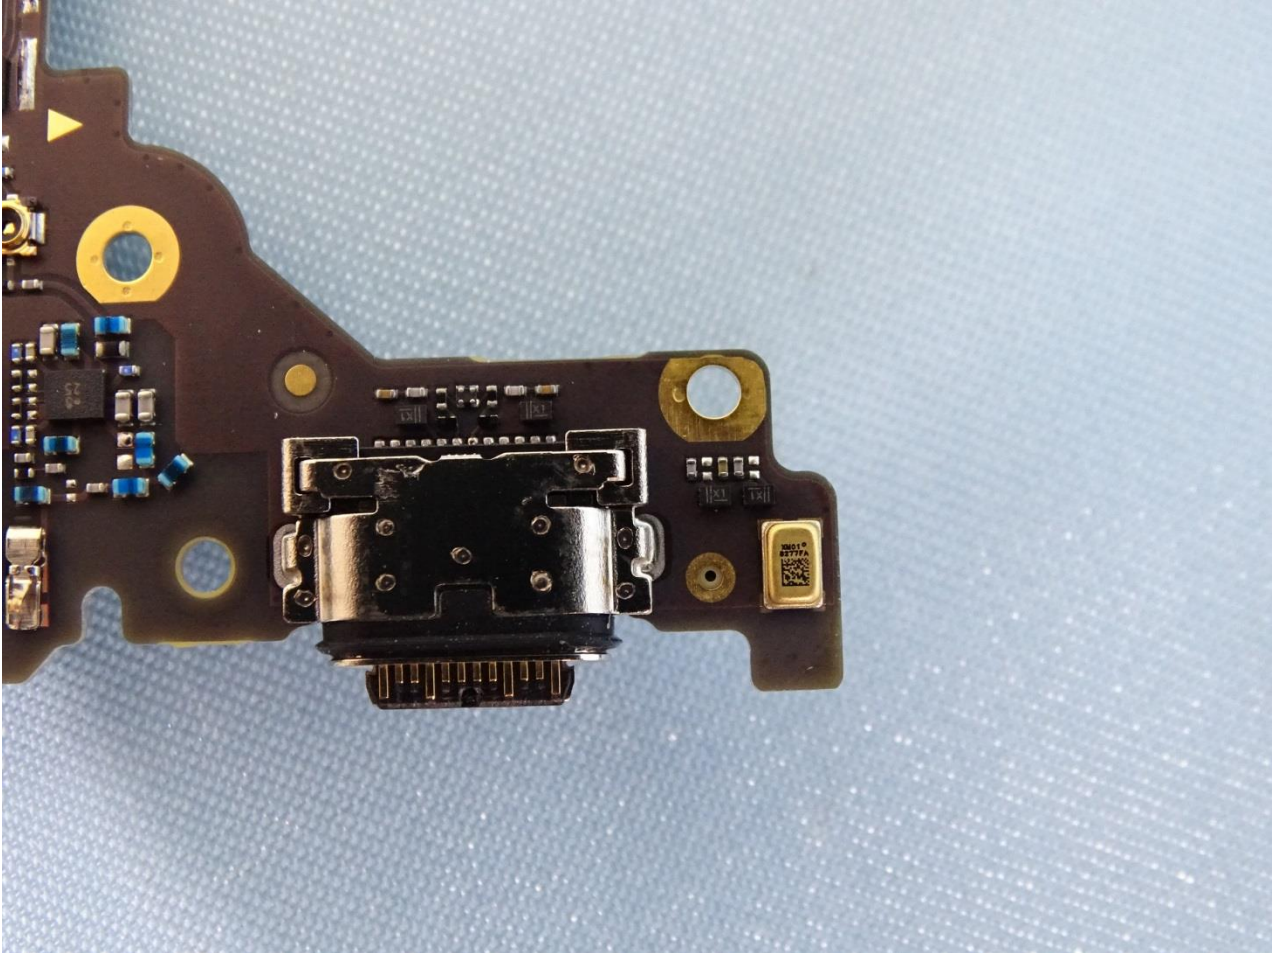

Brand Name: Motorola / Model Name: XT1962-4

Brand Name: Motorola / Model Name: XT1962-4

Brand Name: Motorola / Model Name: XT1962-4

Brand Name: Motorola / Model Name: XT1962-4

Brand Name: Motorola / Model Name: XT1962-4

Brand Name: Motorola / Model Name: XT1962-4

Main Antenna 1

Brand Name: Motorola / Model Name: XT1962-4

Brand Name: Motorola / Model Name: XT1962-4

Main Antenna 2

Brand Name: Motorola / Model Name: XT1962-4

Brand Name: Motorola / Model Name: XT1962-4

Div LB & HB Antenna

Brand Name: Motorola / Model Name: XT1962-4

Brand Name: Motorola / Model Name: XT1962-4

GPS WIFI 2.4GHz / Div MB Antenna

Brand Name: Motorola / Model Name: XT1962-4