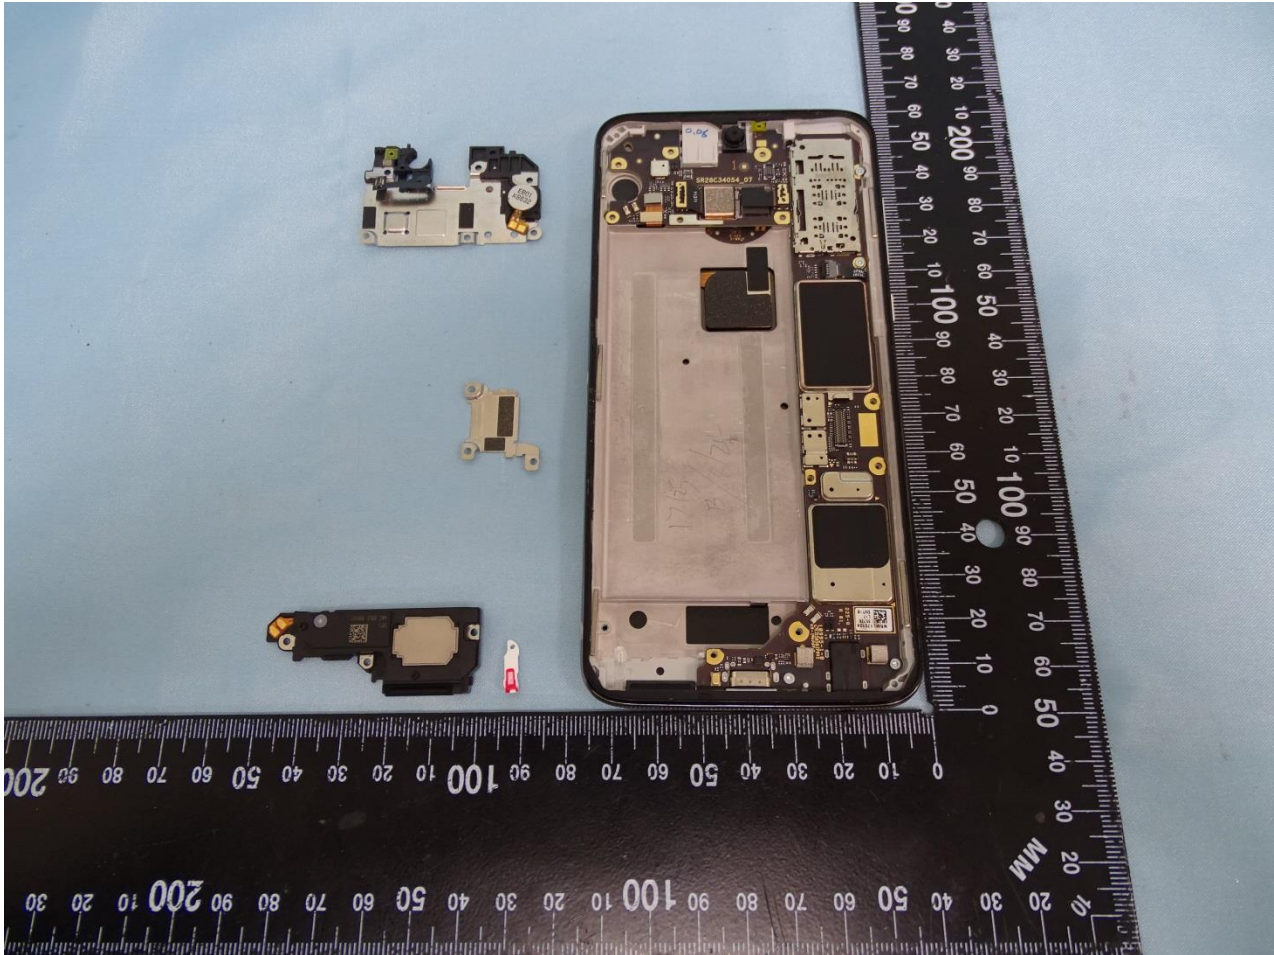

Brand Name: Motorola / Model Name: XT1962-4

WIFI 5GHz Antenna

Brand Name: Motorola / Model Name: XT1962-4

Brand Name: Motorola / Model Name: XT1962-4

Sample 2

Brand Name: Motorola / Model Name: XT1962-4

Brand Name: Motorola / Model Name: XT1962-4