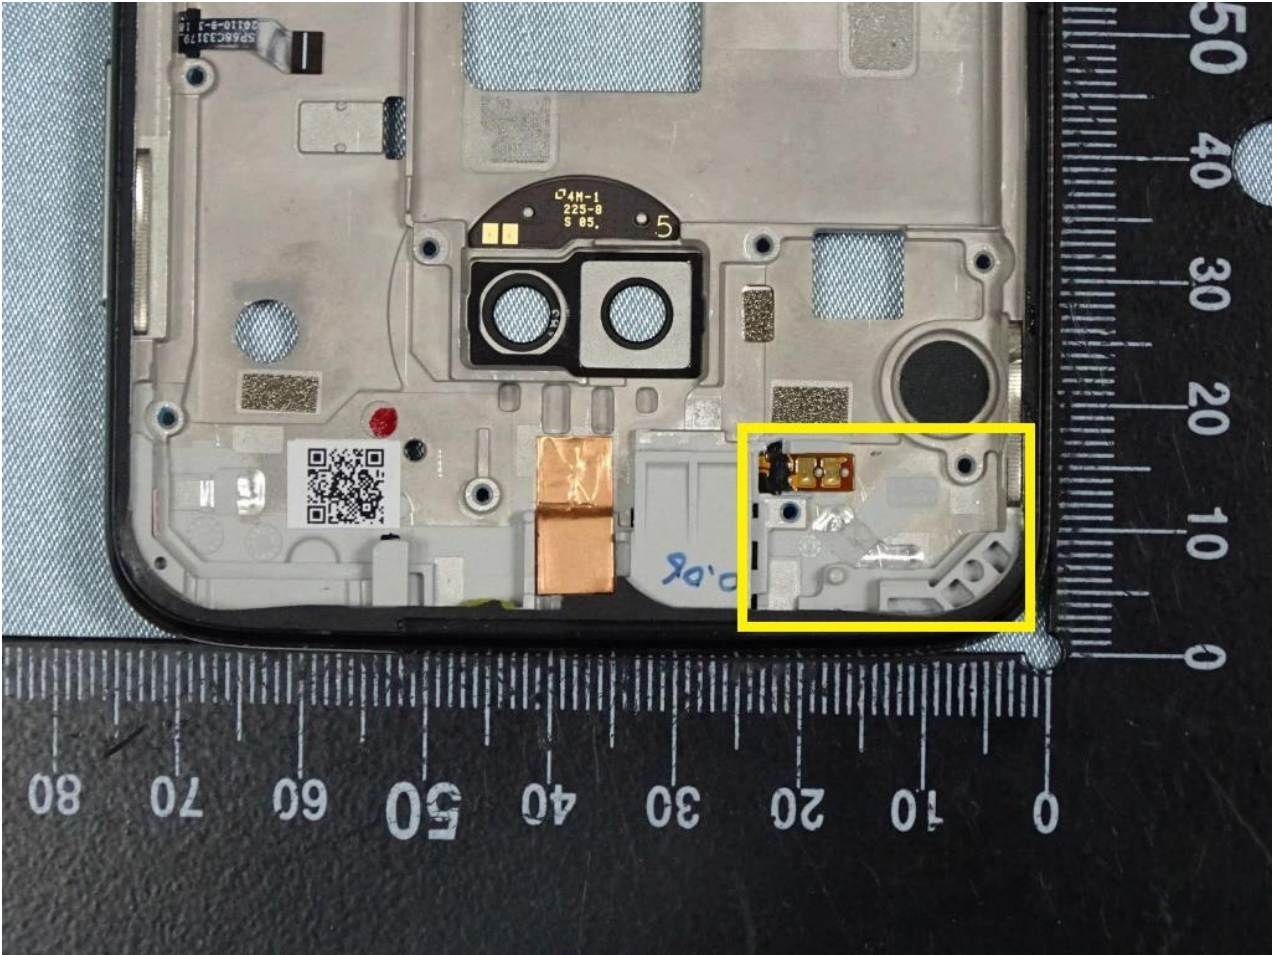

Brand Name: Motorola / Model Name: XT1962-4

Div LB & HB Antenna

Brand Name: Motorola / Model Name: XT1962-4

Brand Name: Motorola / Model Name: XT1962-4

GPS WIFI 2.4GHz / Div MB Antenna

Brand Name: Motorola / Model Name: XT1962-4