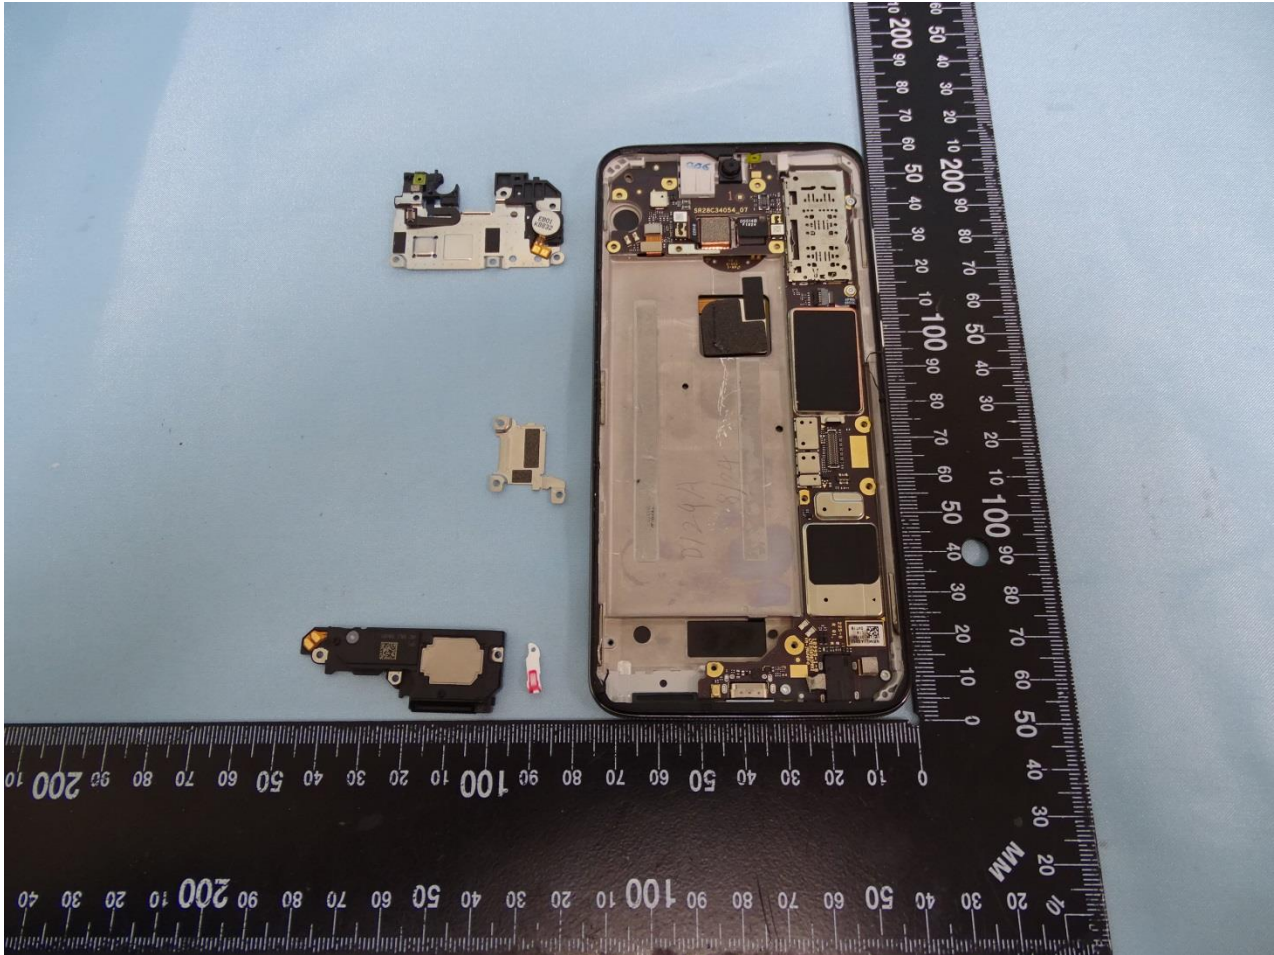

Brand Name: Motorola / Model Name: XT1962-4