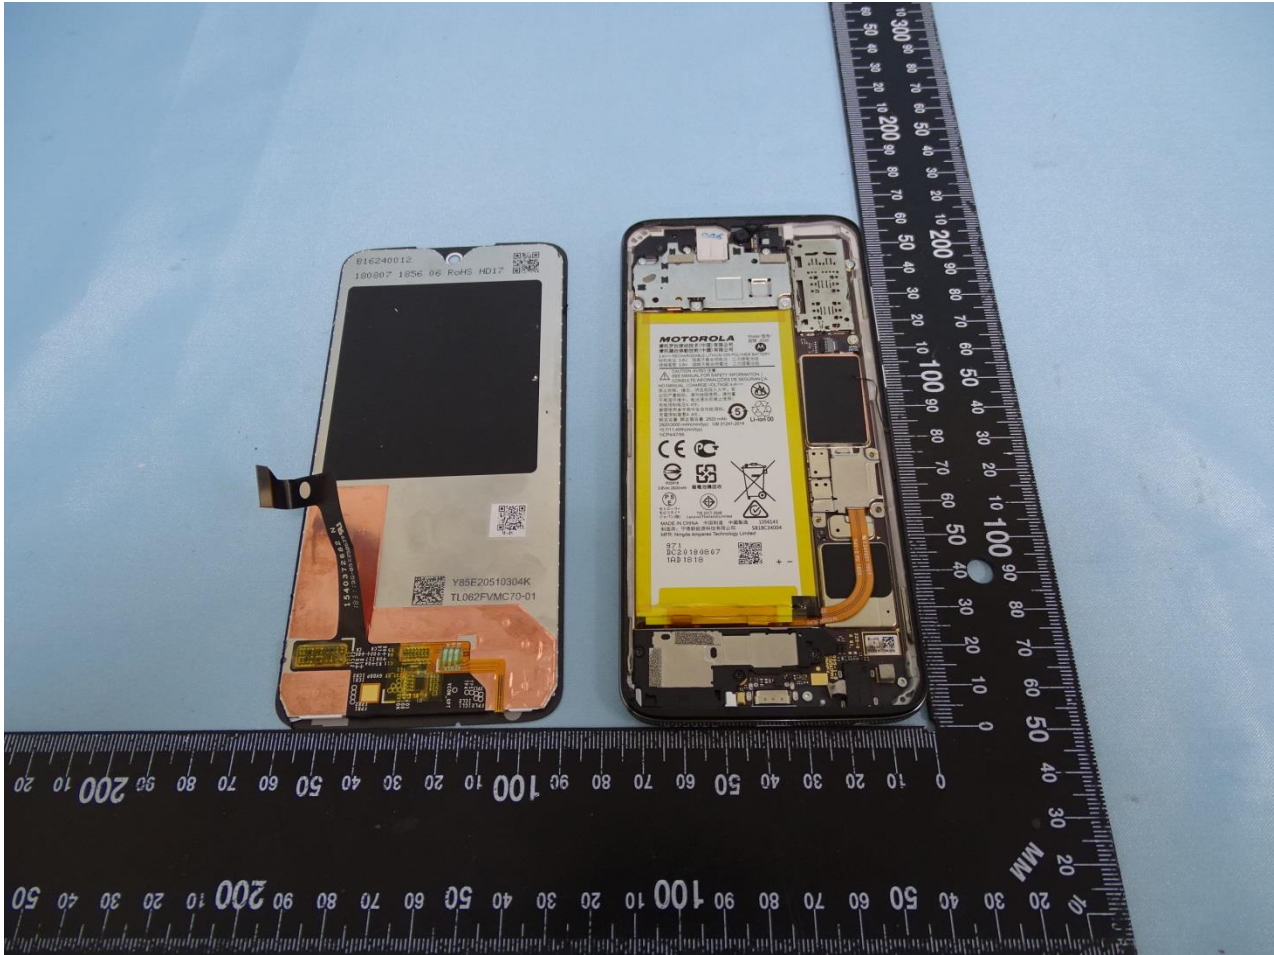

3. Internal Photograph of EUT

Brand Name: Motorola / Model Name: XT1962-4

Sample 1

Brand Name: Motorola / Model Name: XT1962-4

Brand Name: Motorola / Model Name: XT1962-4

Brand Name: Motorola / Model Name: XT1962-4