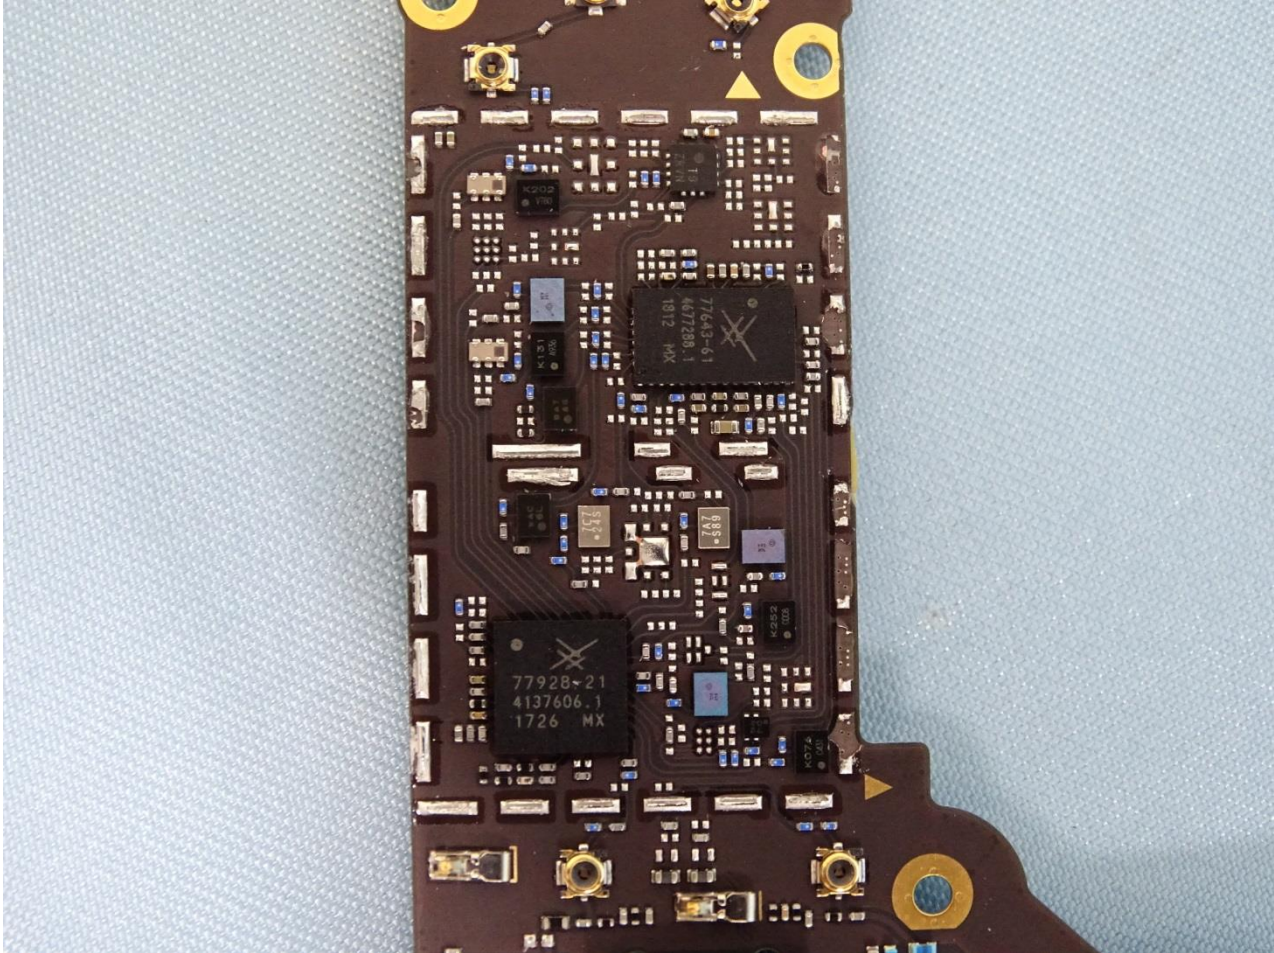

Brand Name: Motorola / Model Name: XT1962-1

Brand Name: Motorola / Model Name: XT1962-1

Brand Name: Motorola / Model Name: XT1962-1

Brand Name: Motorola / Model Name: XT1962-1

Brand Name: Motorola / Model Name: XT1962-1

Brand Name: Motorola / Model Name: XT1962-1

Brand Name: Motorola / Model Name: XT1962-1

Brand Name: Motorola / Model Name: XT1962-1

Brand Name: Motorola / Model Name: XT1962-1

Main Antenna 1

Brand Name: Motorola / Model Name: XT1962-1

Brand Name: Motorola / Model Name: XT1962-1

Main Antenna 2

Brand Name: Motorola / Model Name: XT1962-1

Brand Name: Motorola / Model Name: XT1962-1

GPS WIFI 2.4G / Div MB Antenna

Brand Name: Motorola / Model Name: XT1962-1