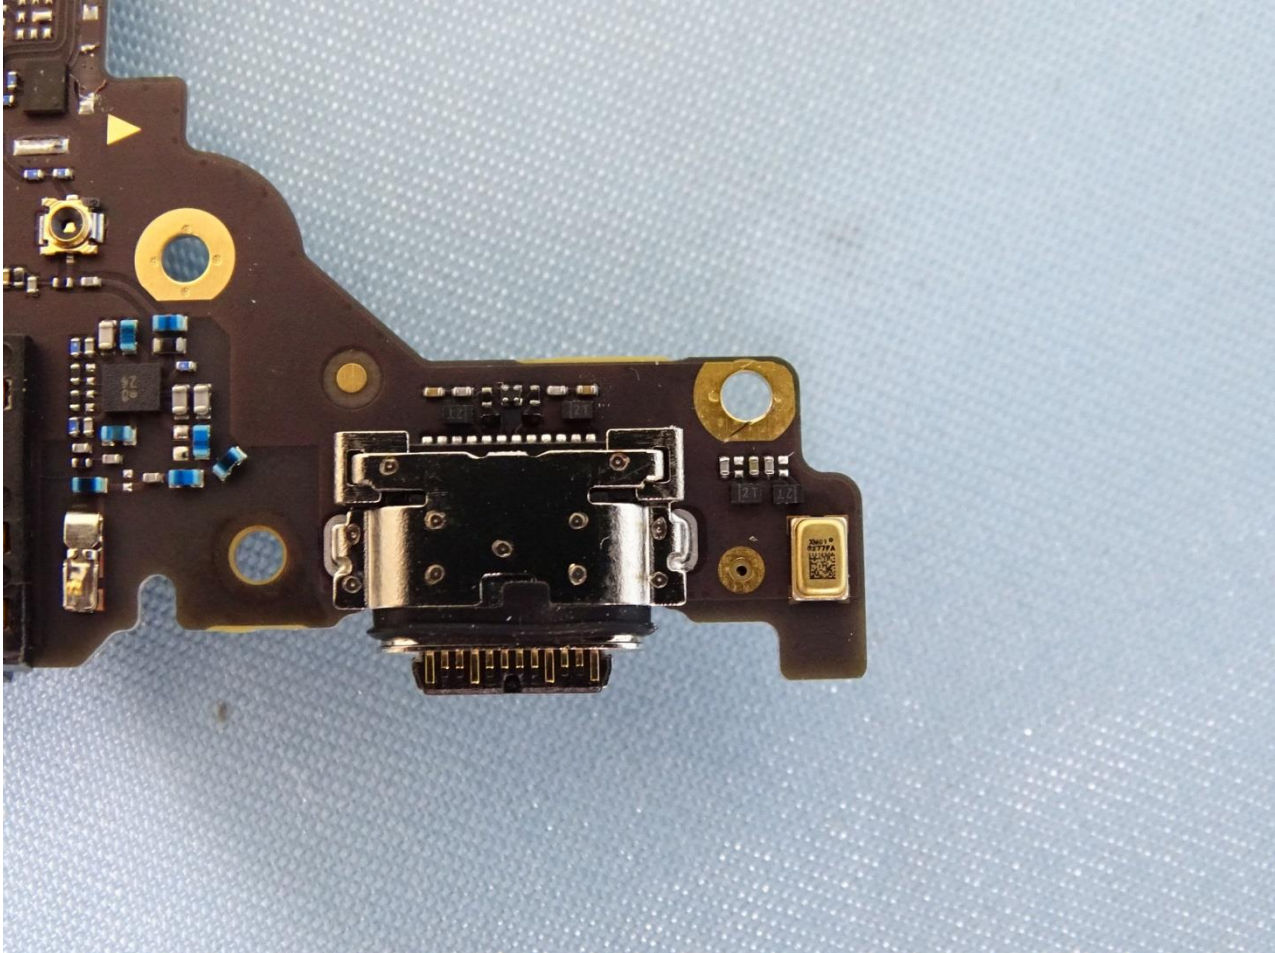

Brand Name: Motorola / Model Name: XT1962-1

Brand Name: Motorola / Model Name: XT1962-1

Brand Name: Motorola / Model Name: XT1962-1

Brand Name: Motorola / Model Name: XT1962-1

Brand Name: Motorola / Model Name: XT1962-1

Brand Name: Motorola / Model Name: XT1962-1

Brand Name: Motorola / Model Name: XT1962-1

Brand Name: Motorola / Model Name: XT1962-1

Brand Name: Motorola / Model Name: XT1962-1

Main Antenna 1

Brand Name: Motorola / Model Name: XT1962-1

Brand Name: Motorola / Model Name: XT1962-1

Main Antenna 2

Brand Name: Motorola / Model Name: XT1962-1

Brand Name: Motorola / Model Name: XT1962-1

GPS WIFI 2.4G / Div MB Antenna

Brand Name: Motorola / Model Name: XT1962-1