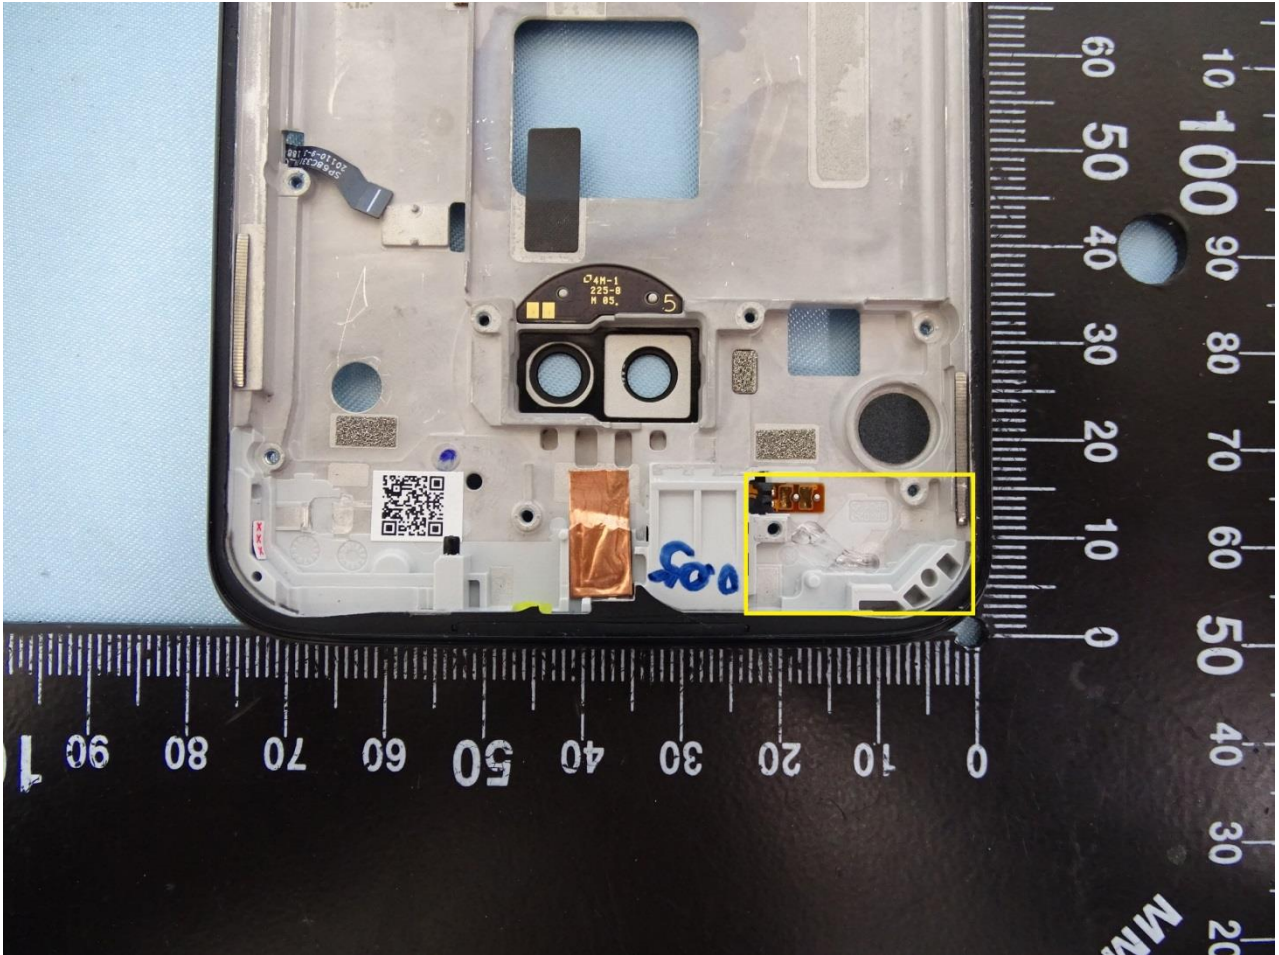

Brand Name: Motorola / Model Name: XT1962-1

Main Antenna 2

Brand Name: Motorola / Model Name: XT1962-1

Brand Name: Motorola / Model Name: XT1962-1

GPS WIFI 2.4G / Div MB Antenna

Brand Name: Motorola / Model Name: XT1962-1