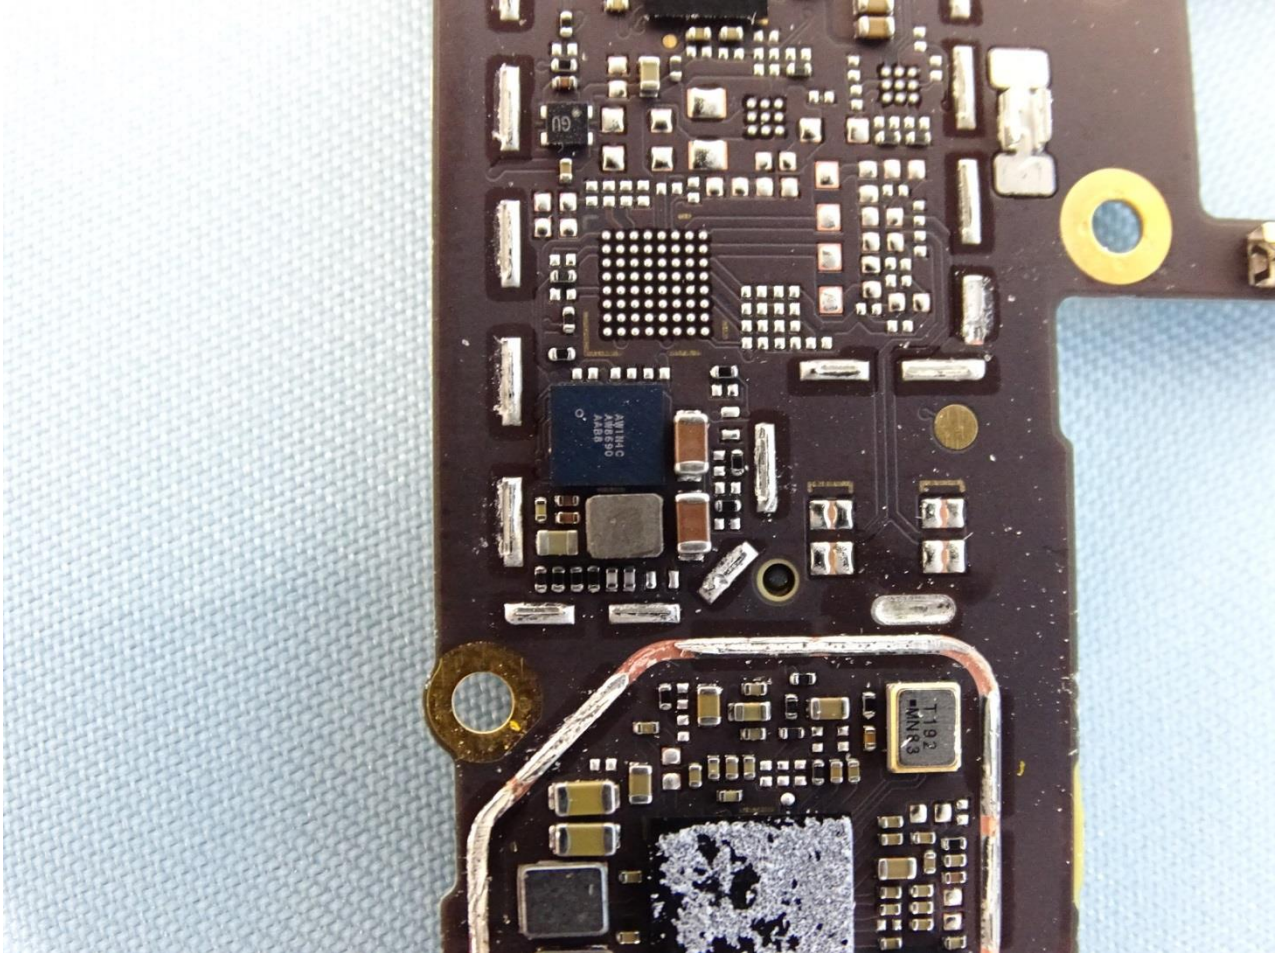

Brand Name: Motorola / Model Name: XT1962-1

Brand Name: Motorola / Model Name: XT1962-1

Brand Name: Motorola / Model Name: XT1962-1

Brand Name: Motorola / Model Name: XT1962-1

Brand Name: Motorola / Model Name: XT1962-1

Brand Name: Motorola / Model Name: XT1962-1

Brand Name: Motorola / Model Name: XT1962-1

Brand Name: Motorola / Model Name: XT1962-1

Brand Name: Motorola / Model Name: XT1962-1

Main Antenna 1

Brand Name: Motorola / Model Name: XT1962-1

Brand Name: Motorola / Model Name: XT1962-1

Main Antenna 2

Brand Name: Motorola / Model Name: XT1962-1

Brand Name: Motorola / Model Name: XT1962-1

GPS WIFI 2.4G / Div MB Antenna

Brand Name: Motorola / Model Name: XT1962-1