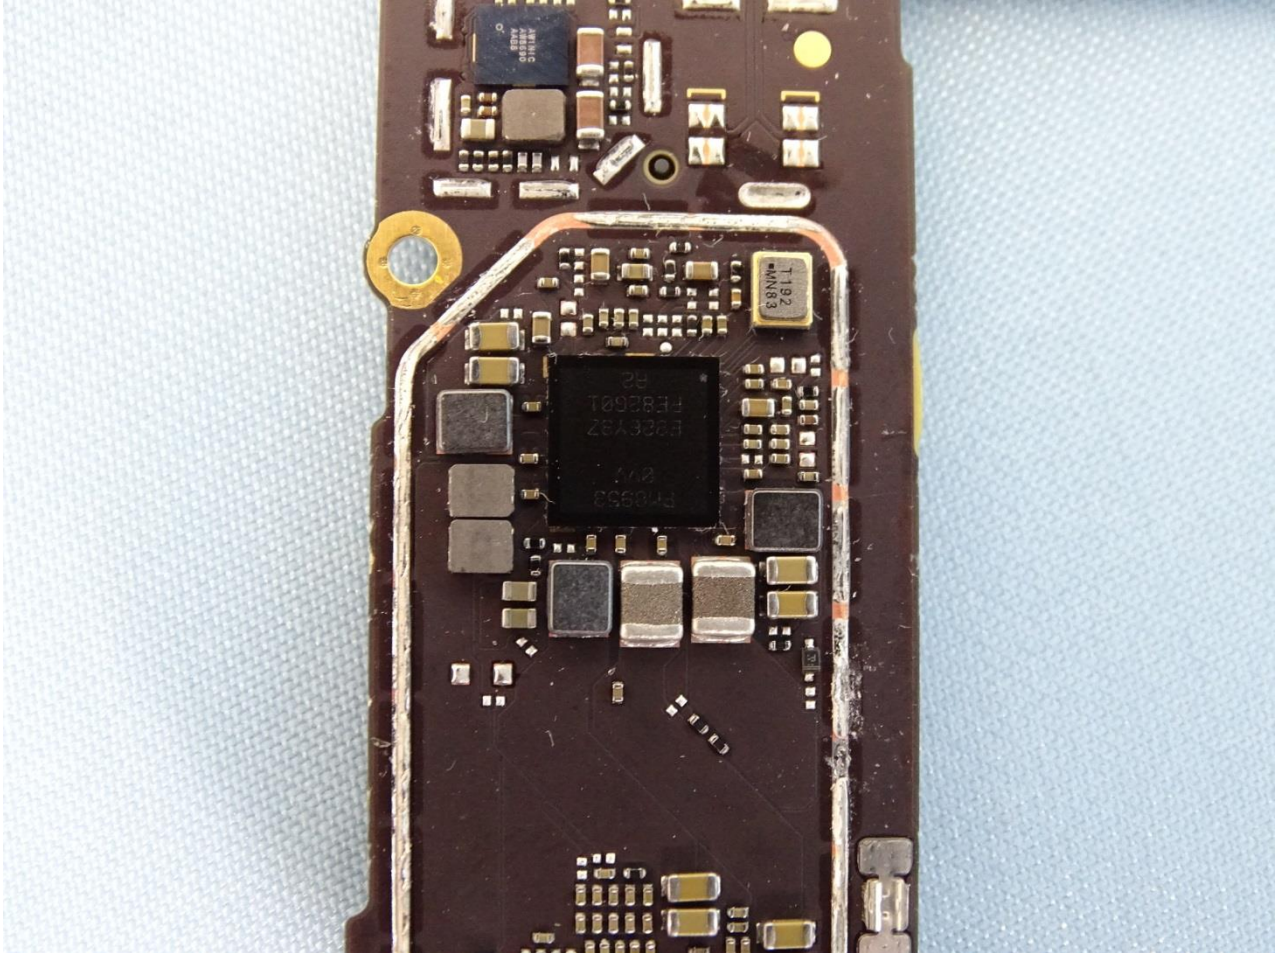

Brand Name: Motorola / Model Name: XT1962-1

Brand Name: Motorola / Model Name: XT1962-1

Brand Name: Motorola / Model Name: XT1962-1

Brand Name: Motorola / Model Name: XT1962-1

Brand Name: Motorola / Model Name: XT1962-1

Brand Name: Motorola / Model Name: XT1962-1

Brand Name: Motorola / Model Name: XT1962-1

Brand Name: Motorola / Model Name: XT1962-1

Brand Name: Motorola / Model Name: XT1962-1

Main Antenna 1

Brand Name: Motorola / Model Name: XT1962-1

Brand Name: Motorola / Model Name: XT1962-1

Main Antenna 2

Brand Name: Motorola / Model Name: XT1962-1

Brand Name: Motorola / Model Name: XT1962-1

GPS WIFI 2.4G / Div MB Antenna

Brand Name: Motorola / Model Name: XT1962-1