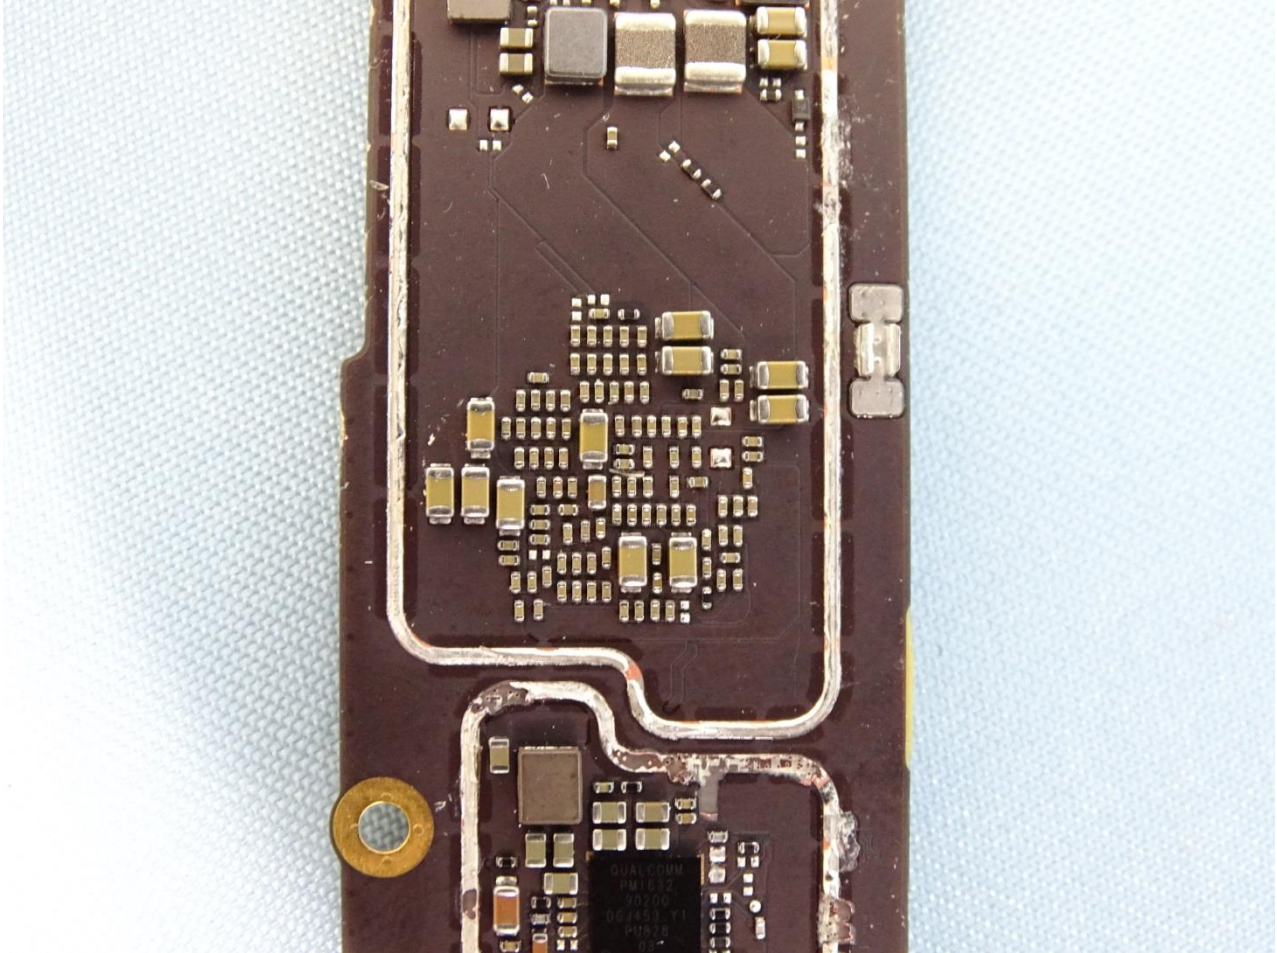

Brand Name: Motorola / Model Name: XT1962-1

Brand Name: Motorola / Model Name: XT1962-1

Brand Name: Motorola / Model Name: XT1962-1

Brand Name: Motorola / Model Name: XT1962-1

Brand Name: Motorola / Model Name: XT1962-1

Brand Name: Motorola / Model Name: XT1962-1

Brand Name: Motorola / Model Name: XT1962-1

Brand Name: Motorola / Model Name: XT1962-1

Brand Name: Motorola / Model Name: XT1962-1

Main Antenna 1

Brand Name: Motorola / Model Name: XT1962-1

Brand Name: Motorola / Model Name: XT1962-1

Main Antenna 2

Brand Name: Motorola / Model Name: XT1962-1

Brand Name: Motorola / Model Name: XT1962-1

GPS WIFI 2.4G / Div MB Antenna

Brand Name: Motorola / Model Name: XT1962-1