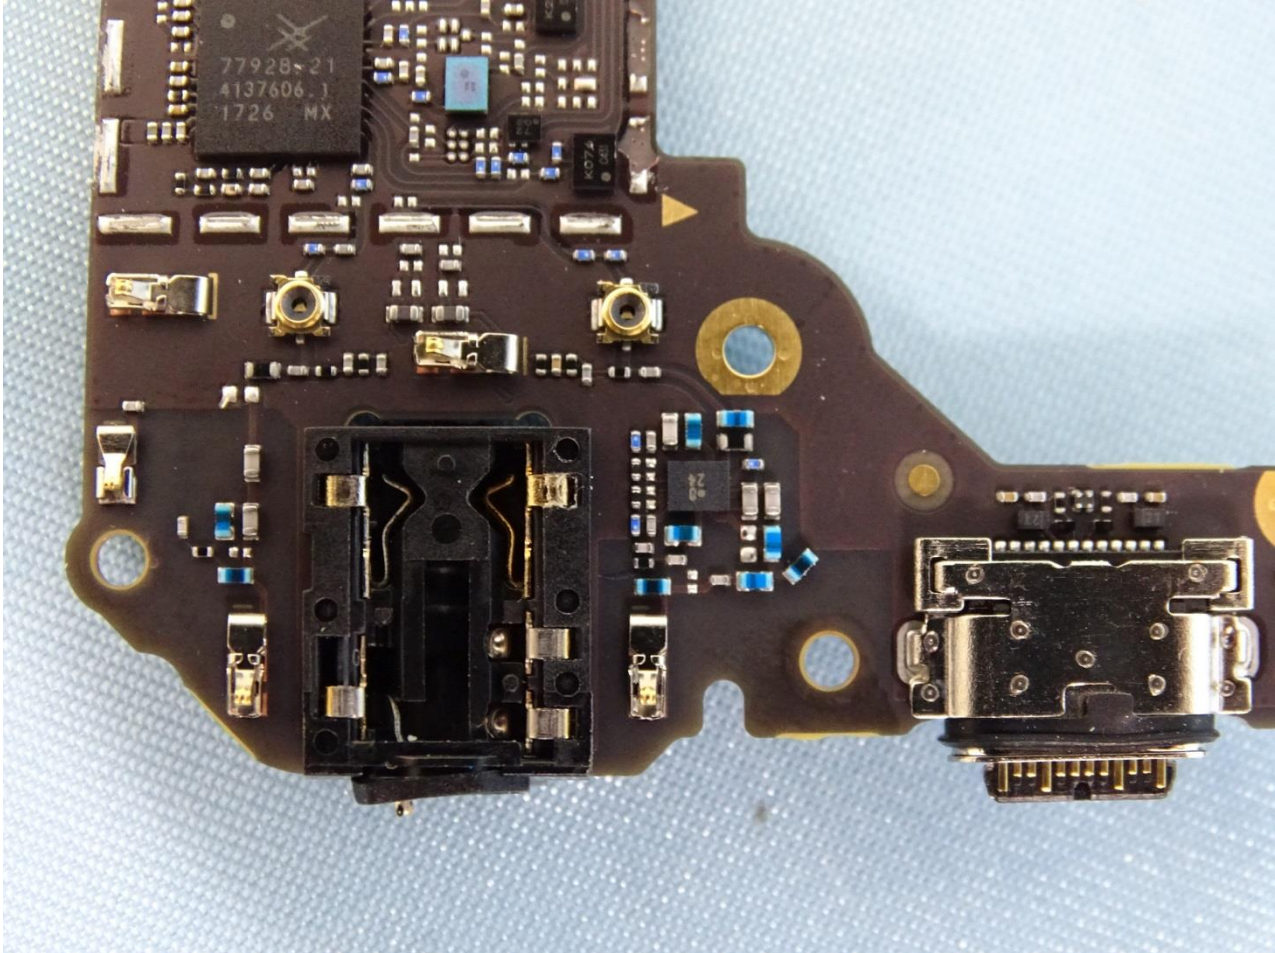

Brand Name: Motorola / Model Name: XT1962-1

Brand Name: Motorola / Model Name: XT1962-1

Brand Name: Motorola / Model Name: XT1962-1

Brand Name: Motorola / Model Name: XT1962-1

Brand Name: Motorola / Model Name: XT1962-1

Brand Name: Motorola / Model Name: XT1962-1

Brand Name: Motorola / Model Name: XT1962-1

Brand Name: Motorola / Model Name: XT1962-1

Brand Name: Motorola / Model Name: XT1962-1

Main Antenna 1

Brand Name: Motorola / Model Name: XT1962-1

Brand Name: Motorola / Model Name: XT1962-1

Main Antenna 2

Brand Name: Motorola / Model Name: XT1962-1

Brand Name: Motorola / Model Name: XT1962-1

GPS WIFI 2.4G / Div MB Antenna

Brand Name: Motorola / Model Name: XT1962-1