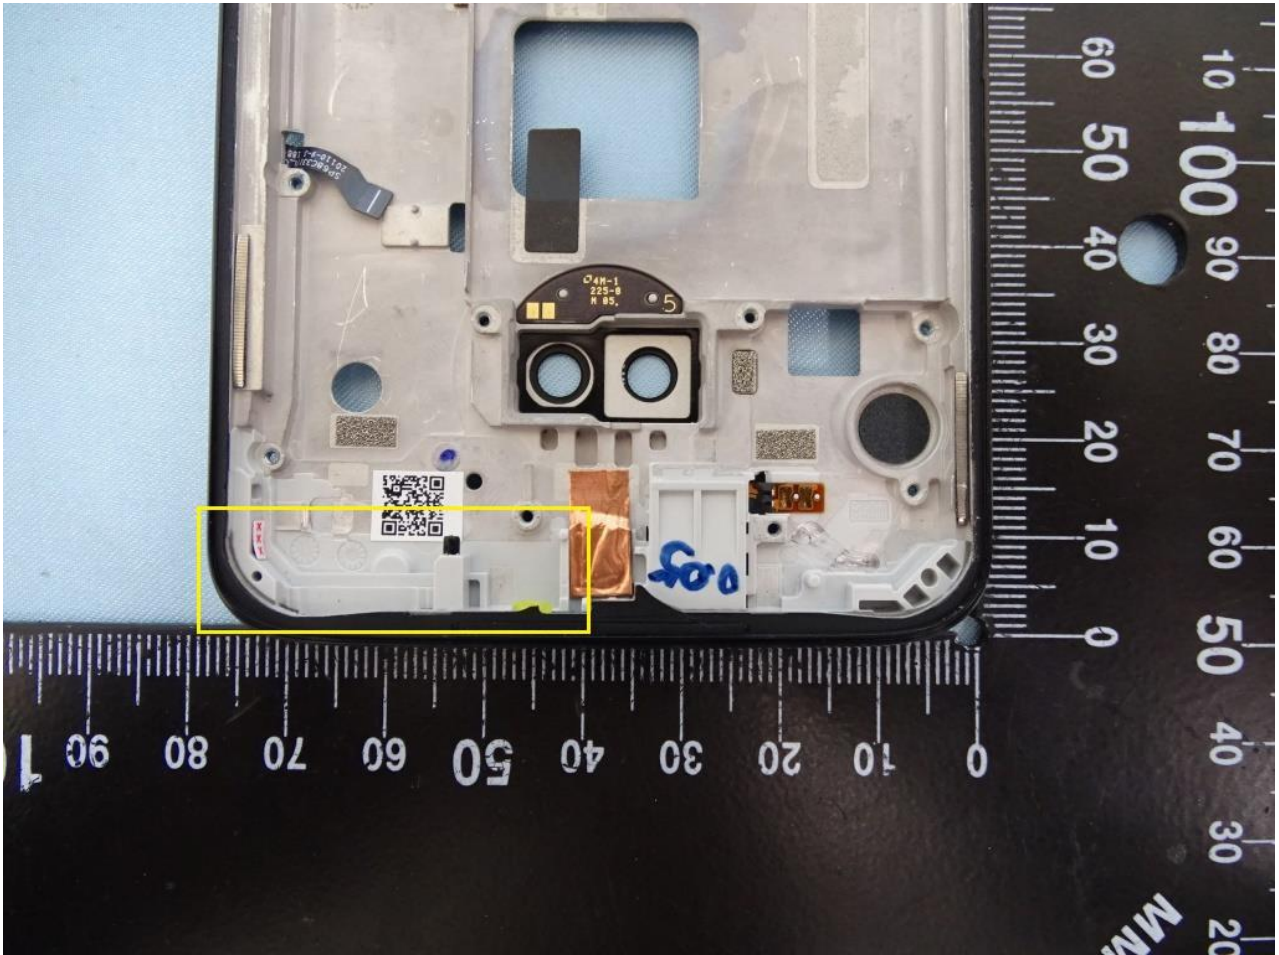

Brand Name: Motorola / Model Name: XT1962-1