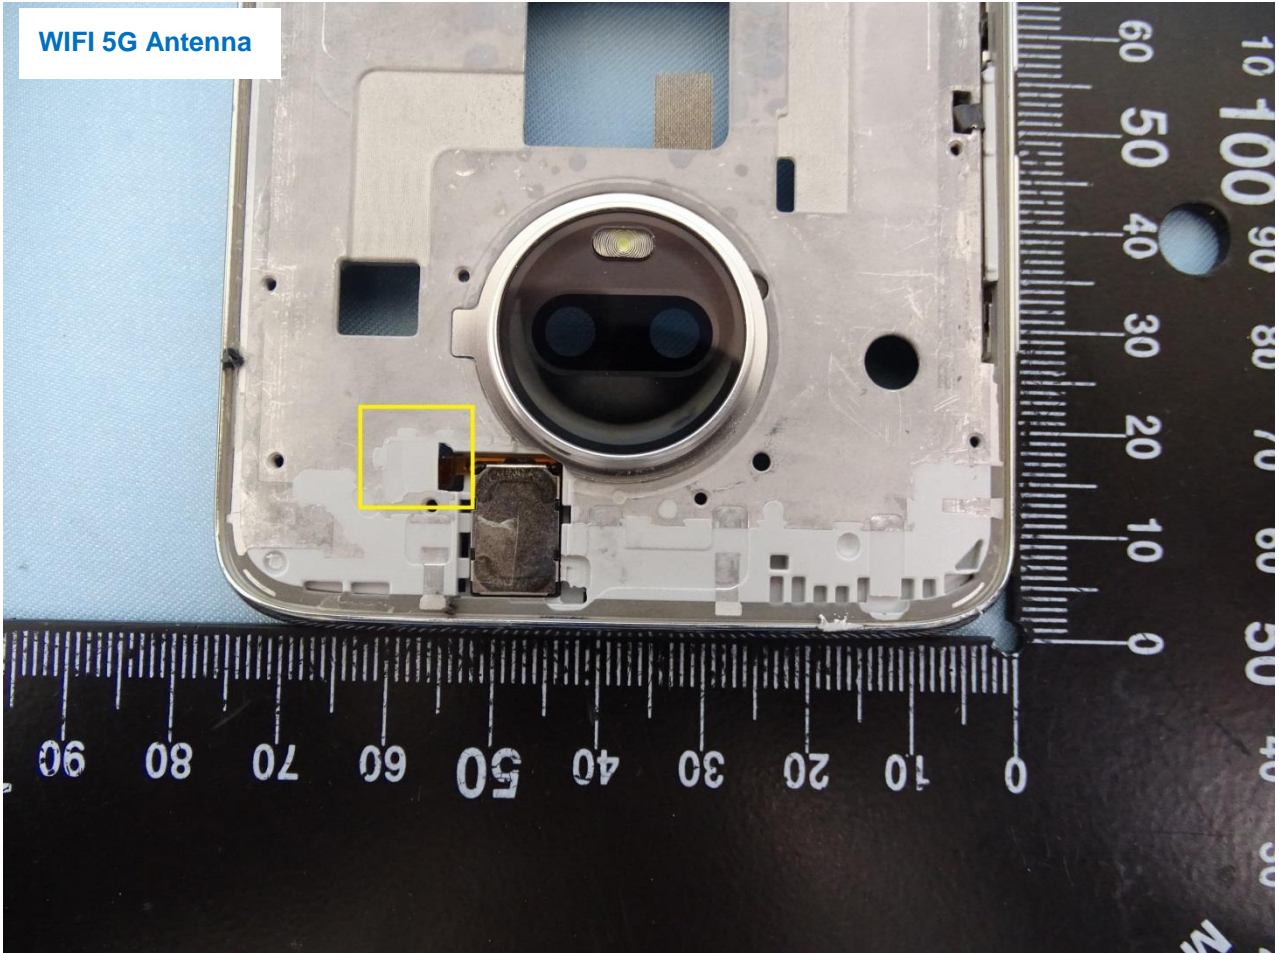

Brand Name: Motorola / Model Name: XT1962-1

Div LB & HB Antenna

Brand Name: Motorola / Model Name: XT1962-1

Brand Name: Motorola / Model Name: XT1962-1

Brand Name: Motorola / Model Name: XT1962-1

————THE END————