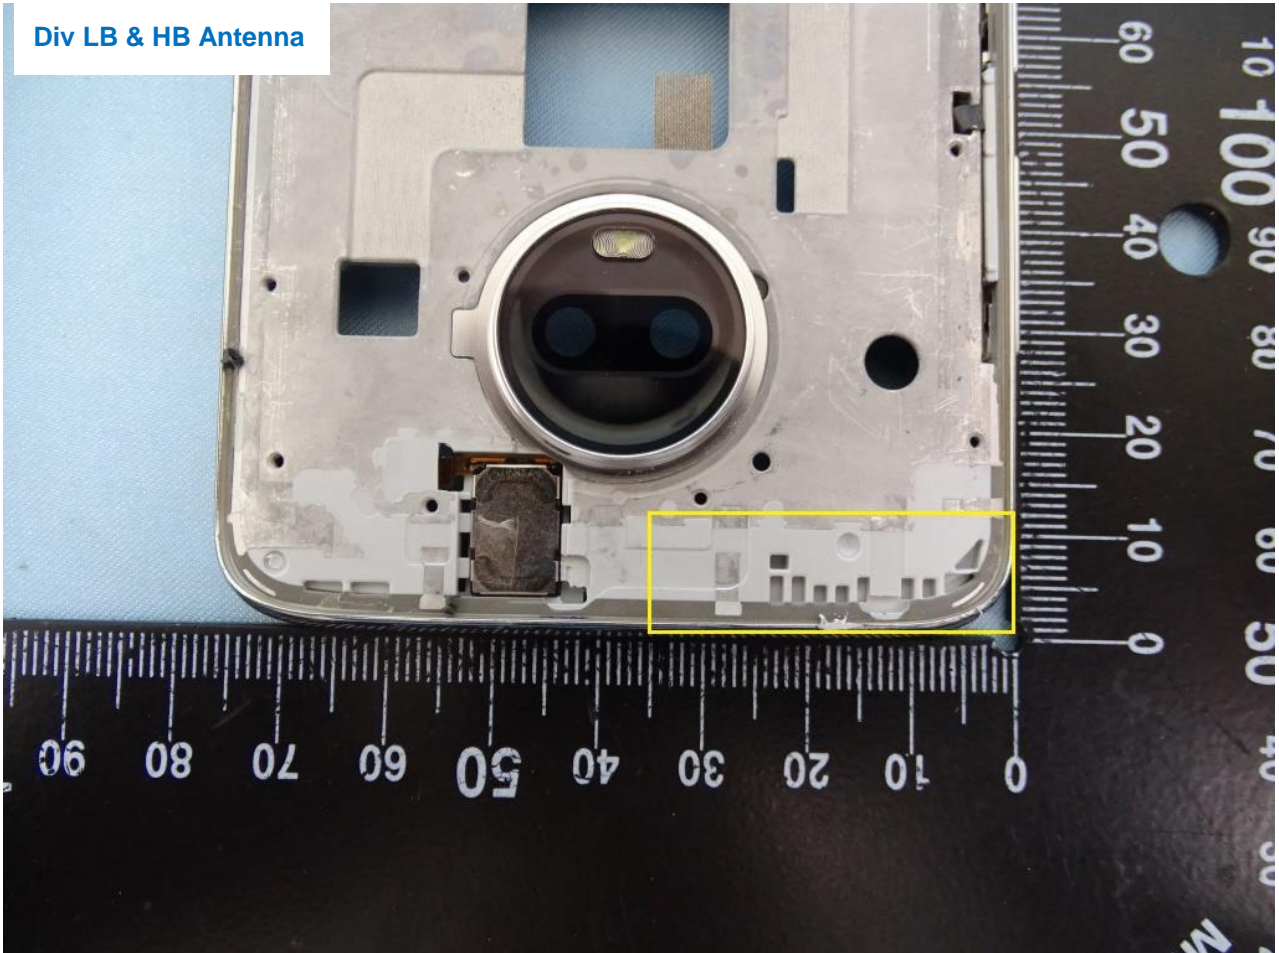

Brand Name: Motorola / Model Name: XT1962-1

Div LB & HB Antenna