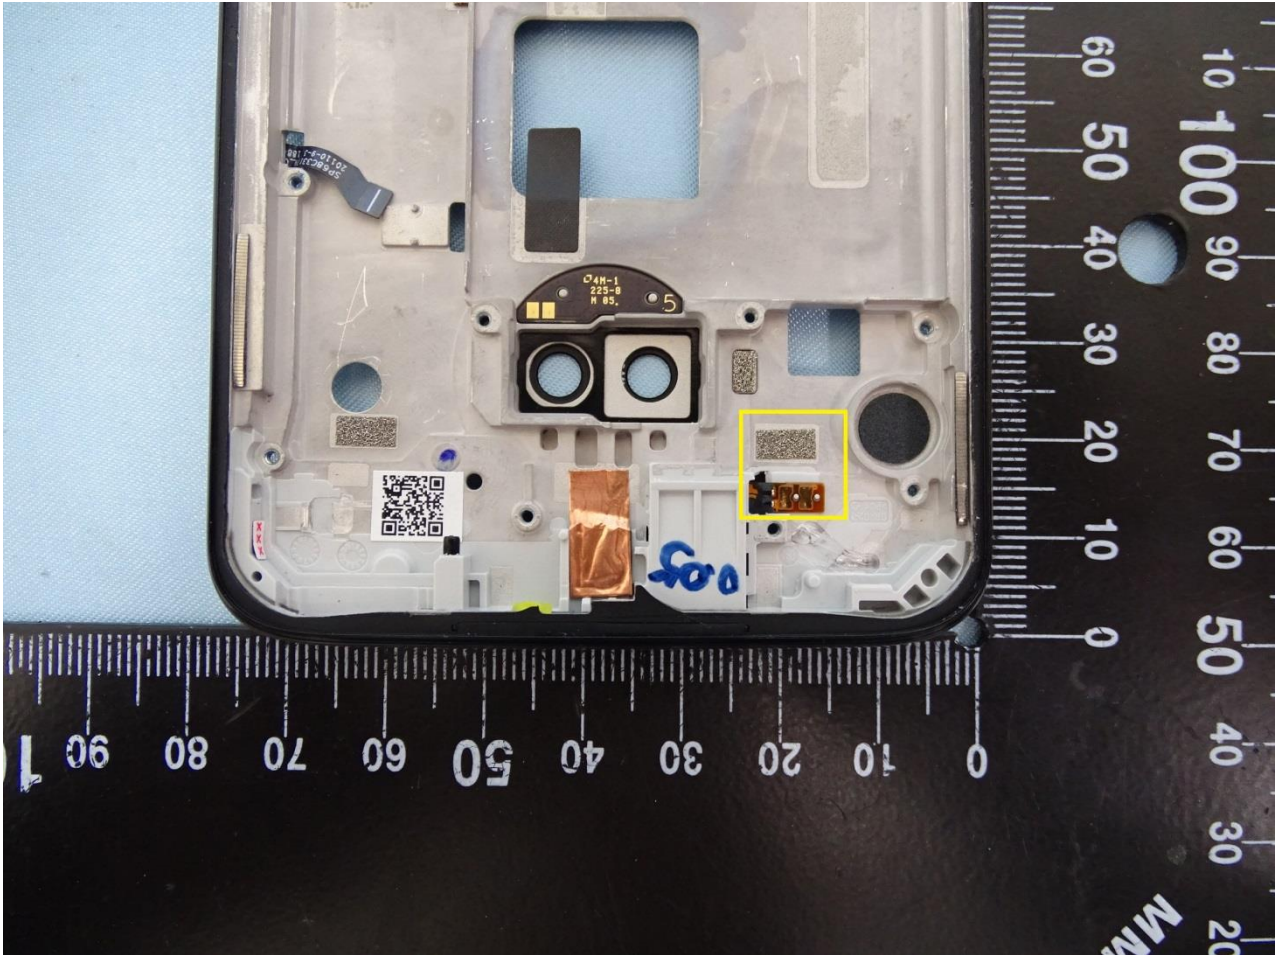

Brand Name: Motorola / Model Name: XT1962-1

Div LB & HB Antenna

Brand Name: Motorola / Model Name: XT1962-1

Brand Name: Motorola / Model Name: XT1962-1

Brand Name: Motorola / Model Name: XT1962-1

————THE END————