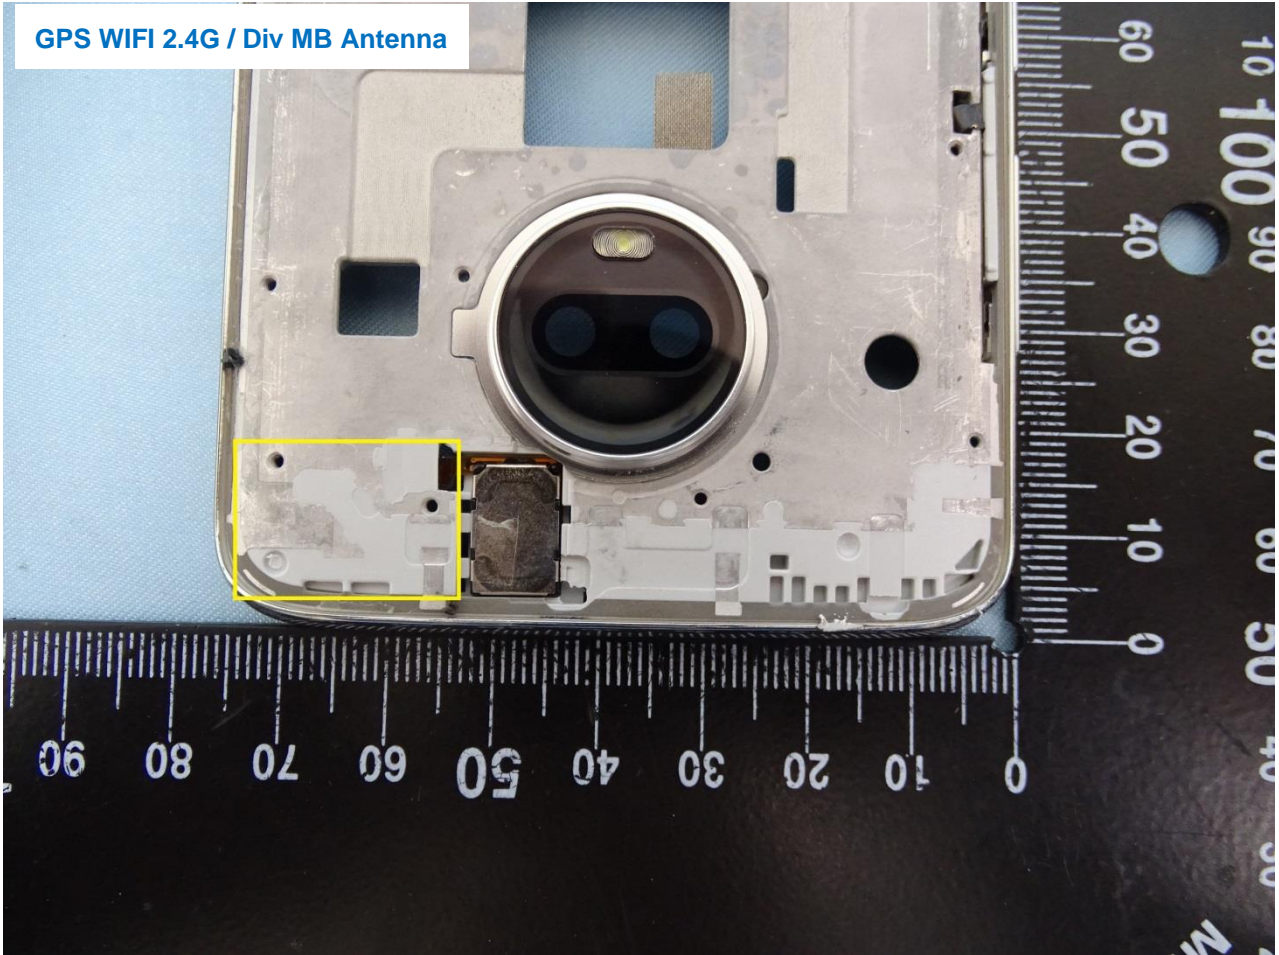

Brand Name: Motorola / Model Name: XT1962-1

Main Antenna 2

Brand Name: Motorola / Model Name: XT1962-1

Brand Name: Motorola / Model Name: XT1962-1

GPS WIFI 2.4G / Div MB Antenna

Brand Name: Motorola / Model Name: XT1962-1