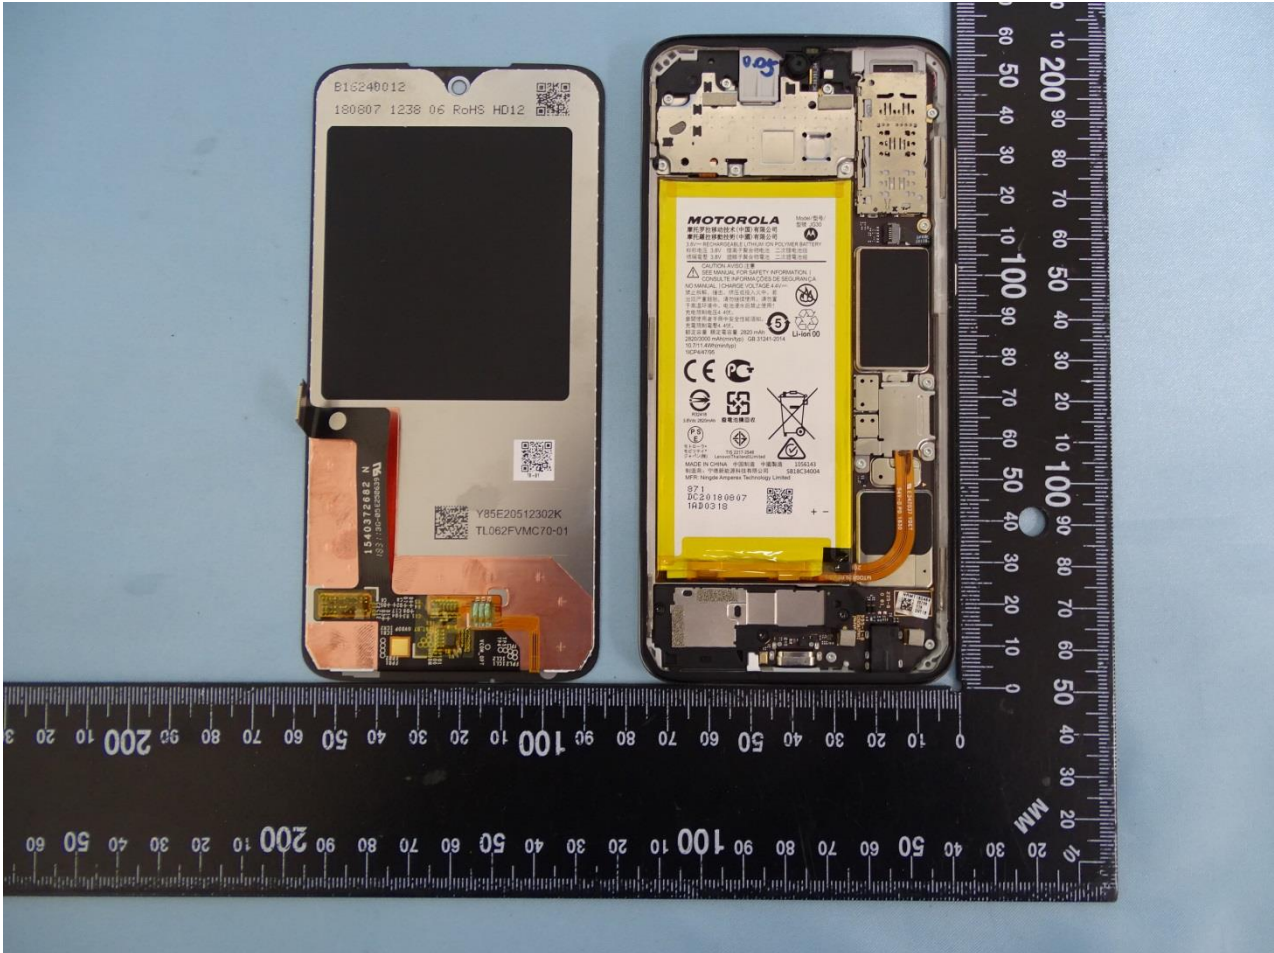

3. Internal Photograph of EUT

Brand Name: Motorola / Model Name: XT1962-1

Brand Name: Motorola / Model Name: XT1962-1

Brand Name: Motorola / Model Name: XT1962-1

Brand Name: Motorola / Model Name: XT1962-1