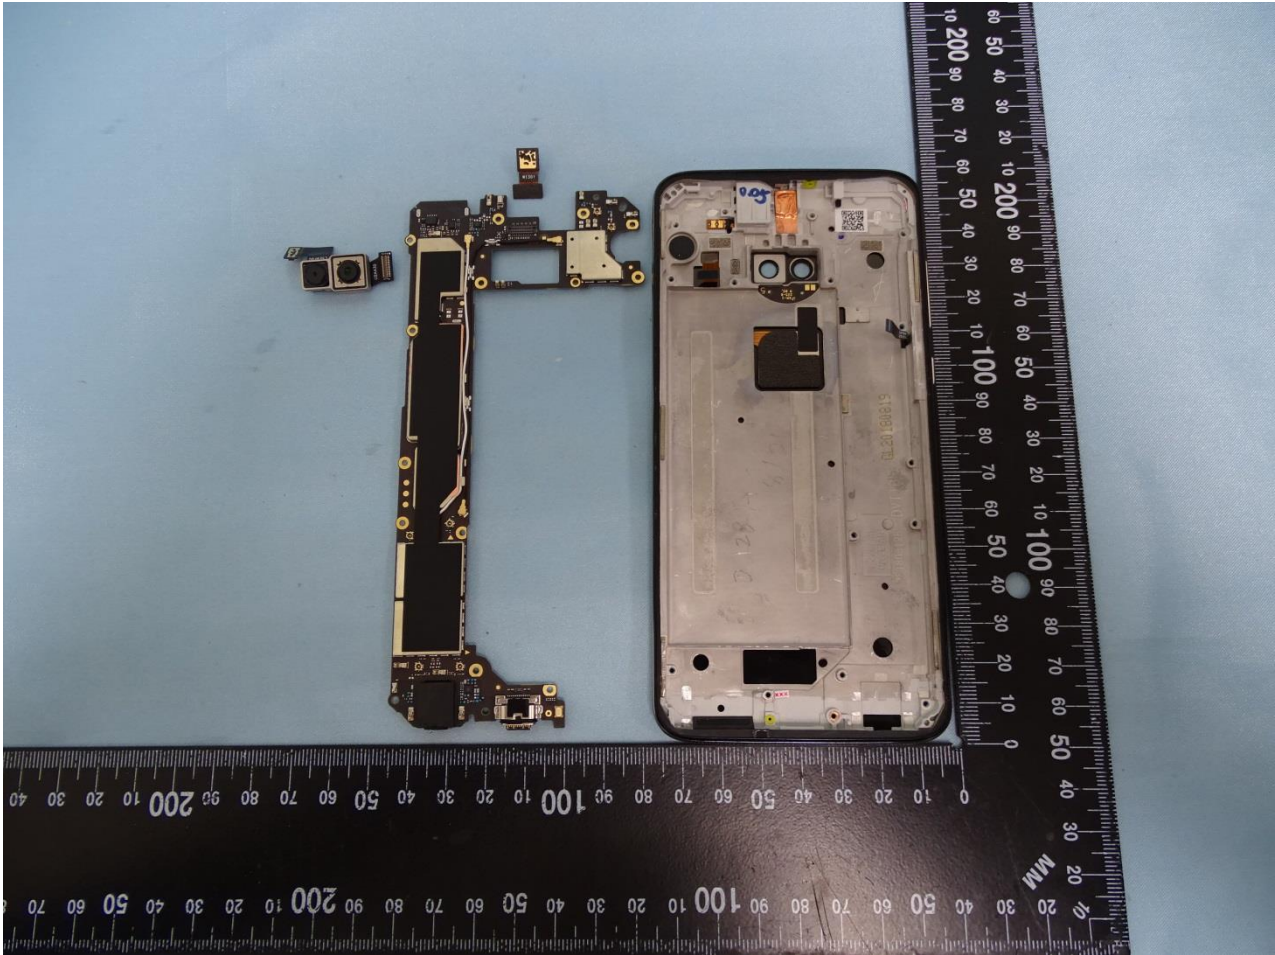

3. Internal Photograph of EUT

Brand Name: Motorola / Model Name: XT1962-1

Brand Name: Motorola / Model Name: XT1962-1

Brand Name: Motorola / Model Name: XT1962-1

Brand Name: Motorola / Model Name: XT1962-1

Brand Name: Motorola / Model Name: XT1962-1

Brand Name: Motorola / Model Name: XT1962-1

Brand Name: Motorola / Model Name: XT1962-1

Brand Name: Motorola / Model Name: XT1962-1

Brand Name: Motorola / Model Name: XT1962-1