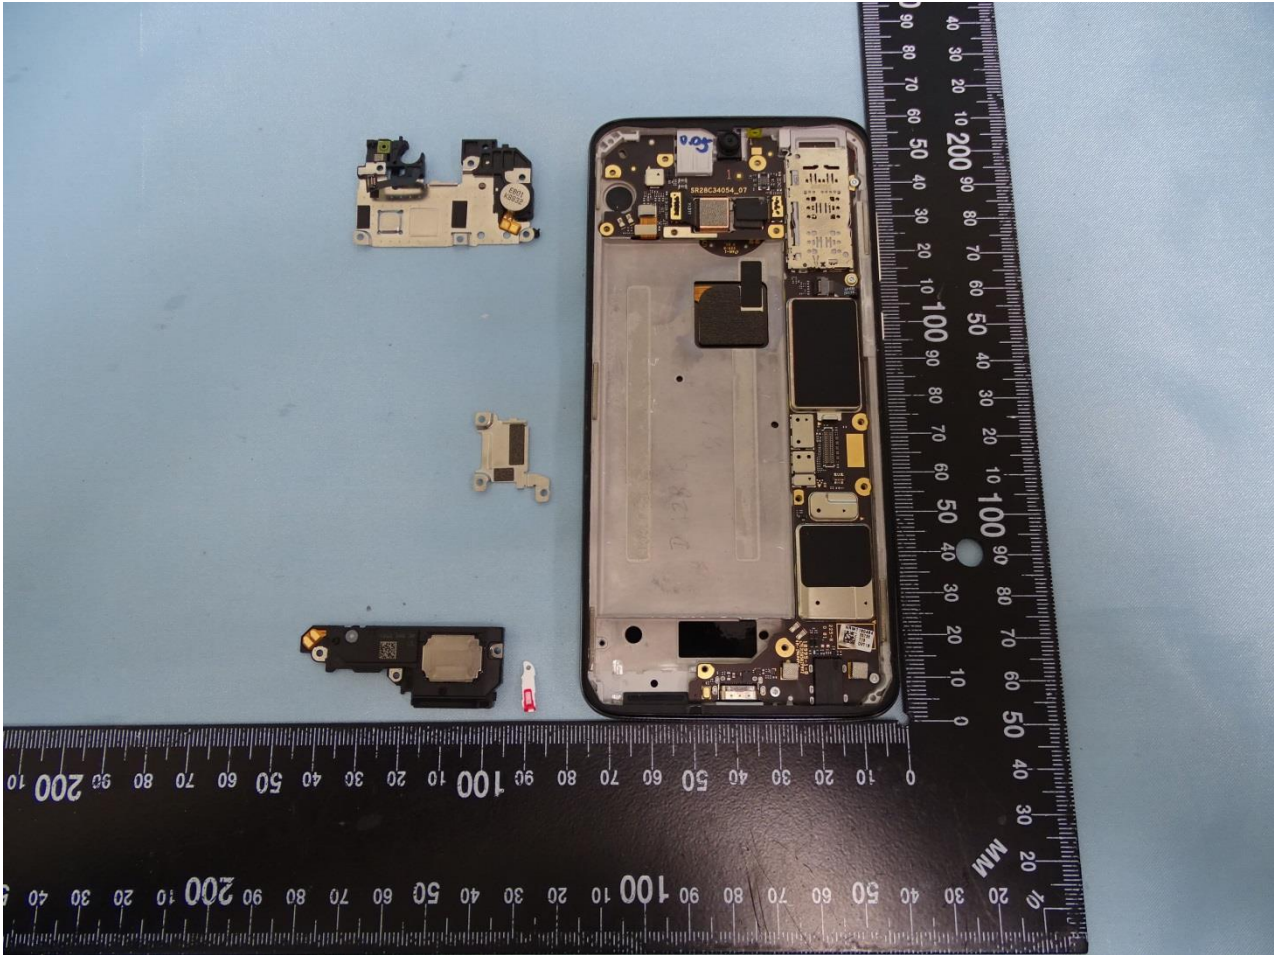

3. Internal Photograph of EUT

Brand Name: Motorola / Model Name: XT1962-1

Brand Name: Motorola / Model Name: XT1962-1

Brand Name: Motorola / Model Name: XT1962-1

Brand Name: Motorola / Model Name: XT1962-1

Brand Name: Motorola / Model Name: XT1962-1

Brand Name: Motorola / Model Name: XT1962-1

Brand Name: Motorola / Model Name: XT1962-1

Brand Name: Motorola / Model Name: XT1962-1

Brand Name: Motorola / Model Name: XT1962-1