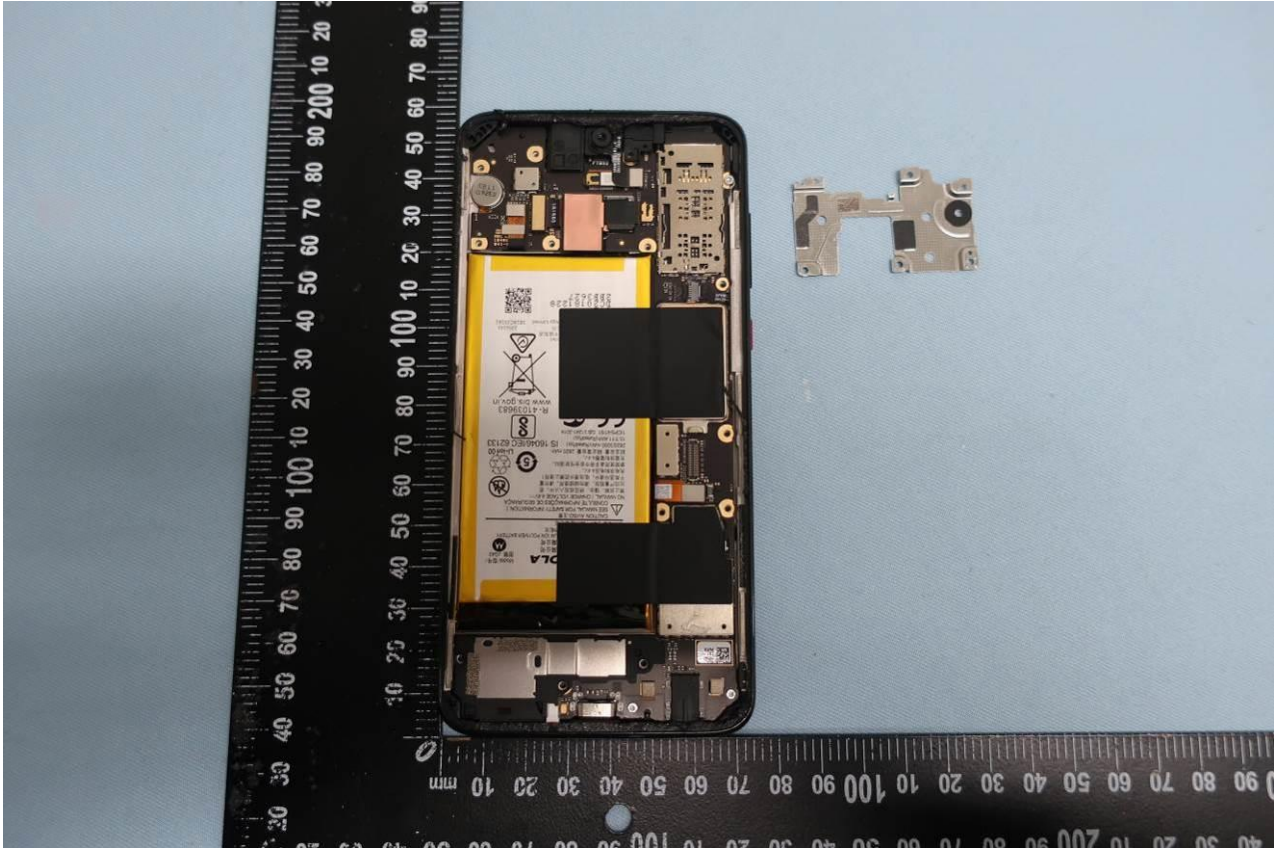

Brand Name: Motorola / Model Name: XT1965-T