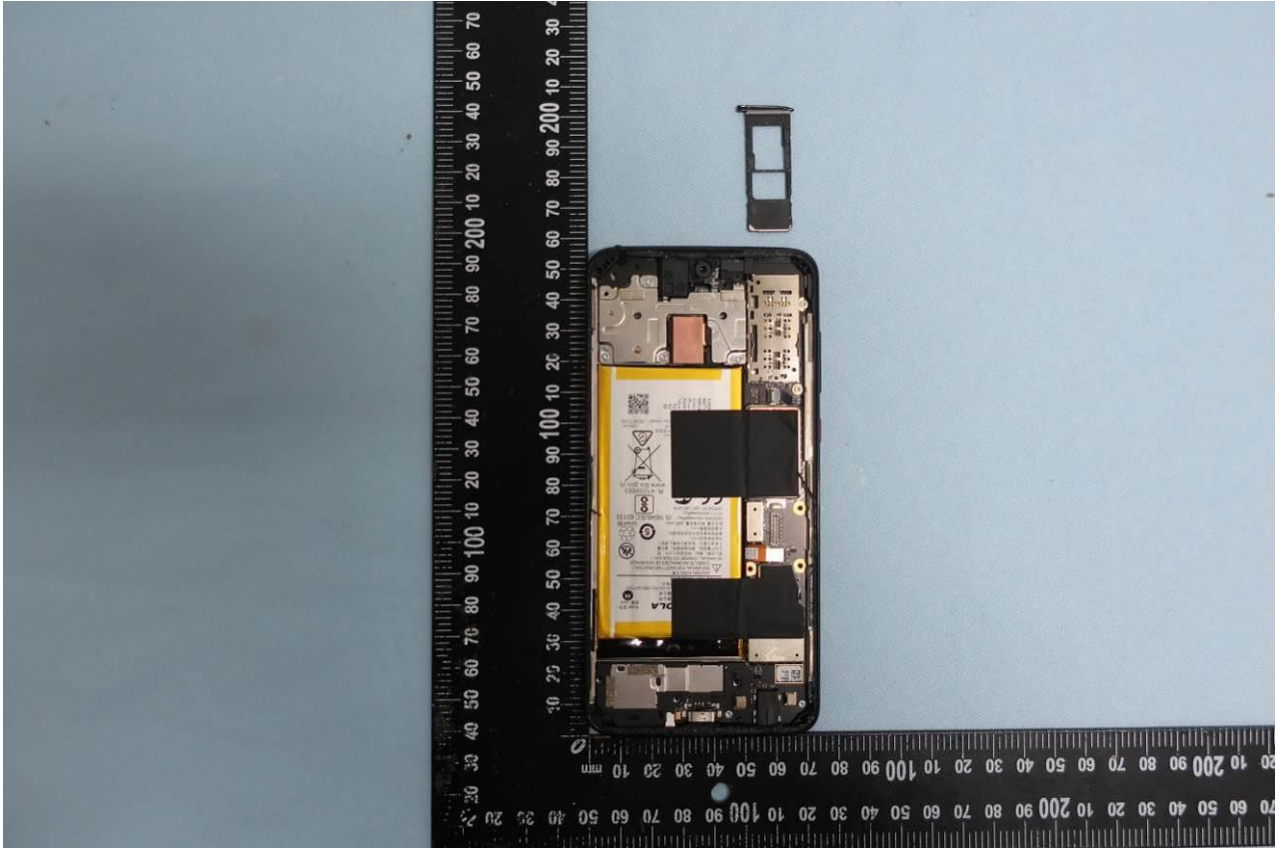

Brand Name: Motorola / Model Name: XT1965-T