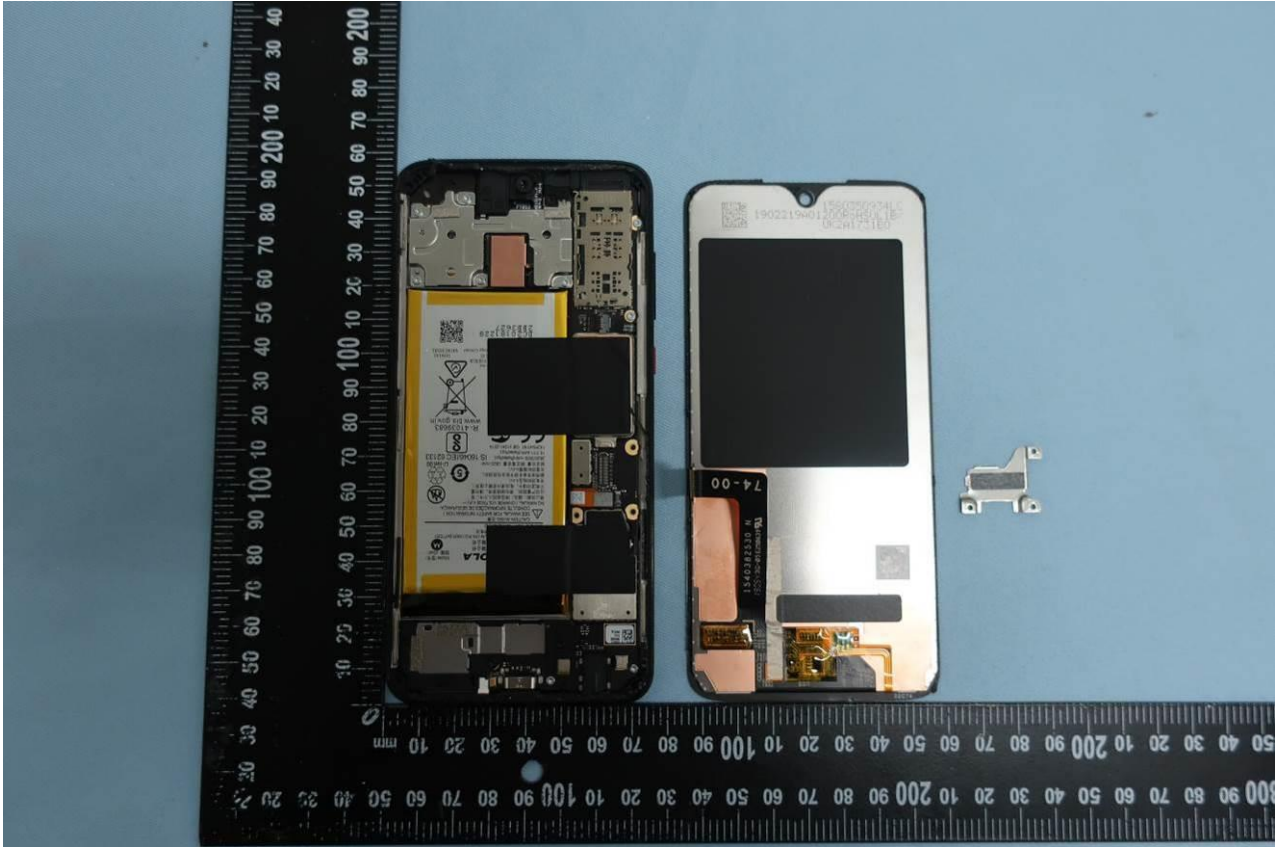

Brand Name: Motorola / Model Name: XT1965-T