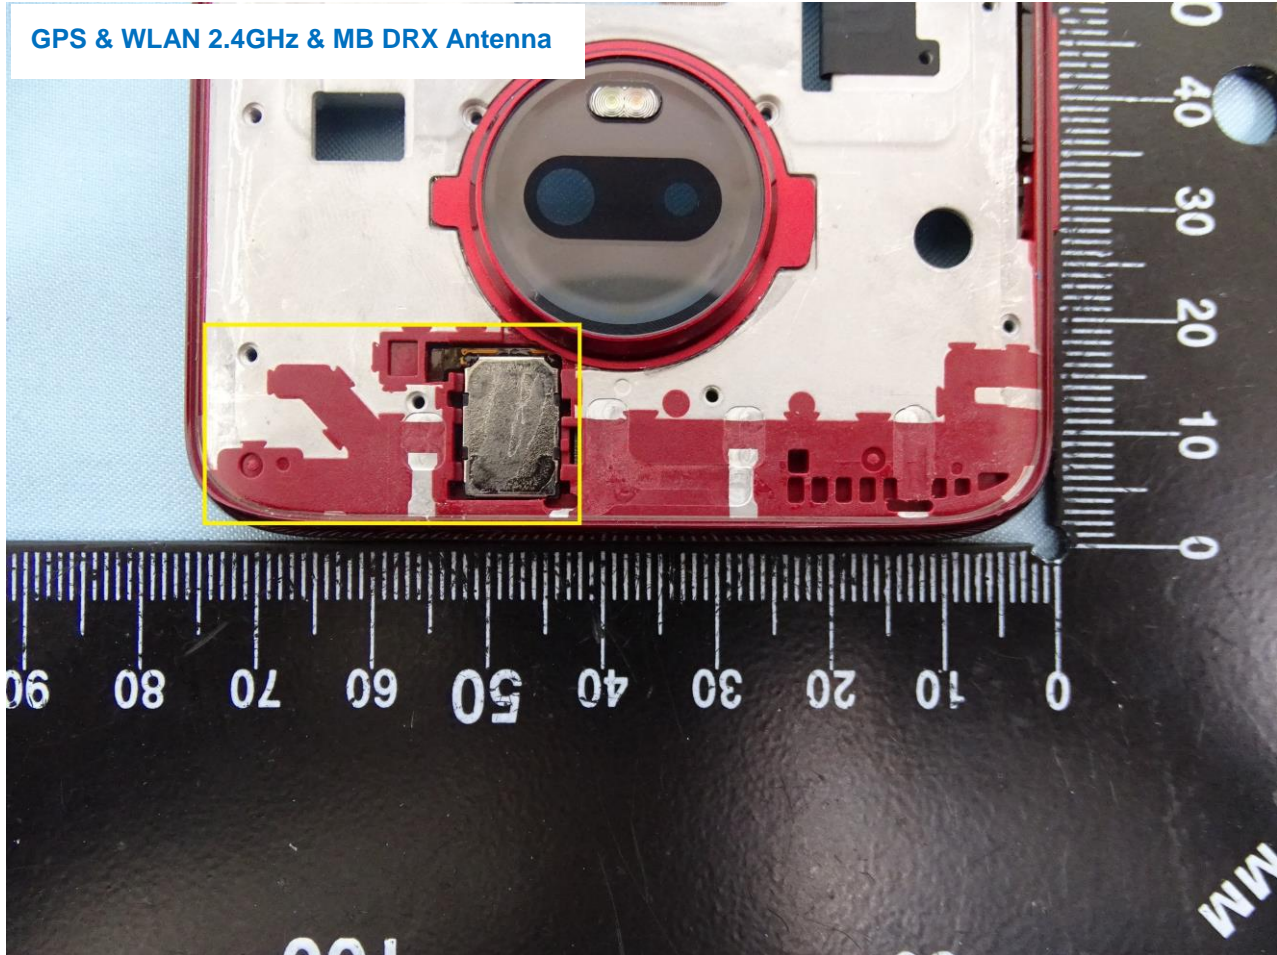

WWAN HB TX & RX Antenna

Brand Name: Motorola / Model Name: XT1965-2

Brand Name: Motorola / Model Name: XT1965-2

Brand Name: Motorola / Model Name: XT1965-2

Brand Name: Motorola / Model Name: XT1965-2

Brand Name: Motorola / Model Name: XT1965-2