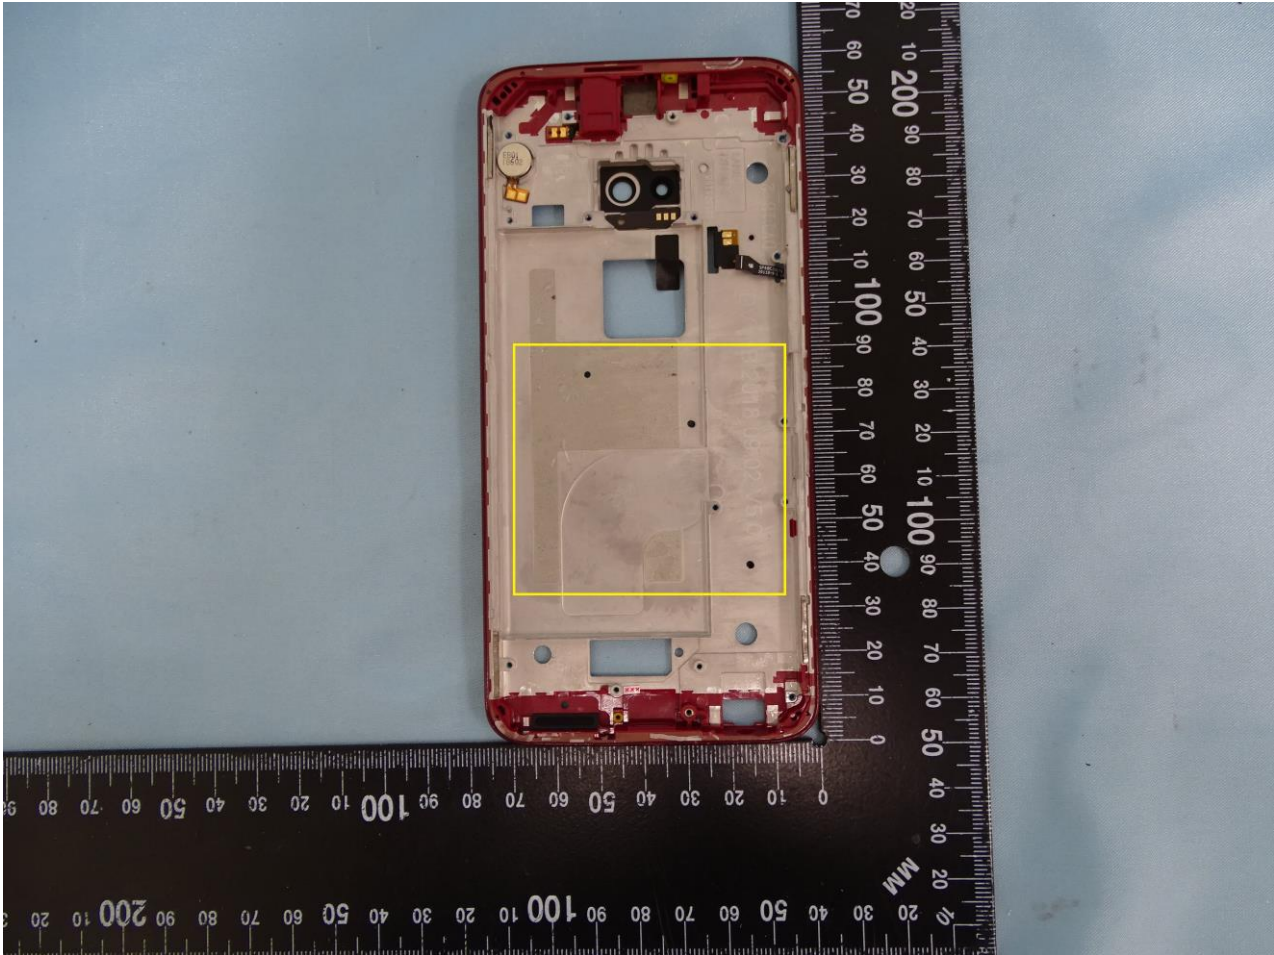

Brand Name: Motorola / Model Name: XT1965-2

————THE END————