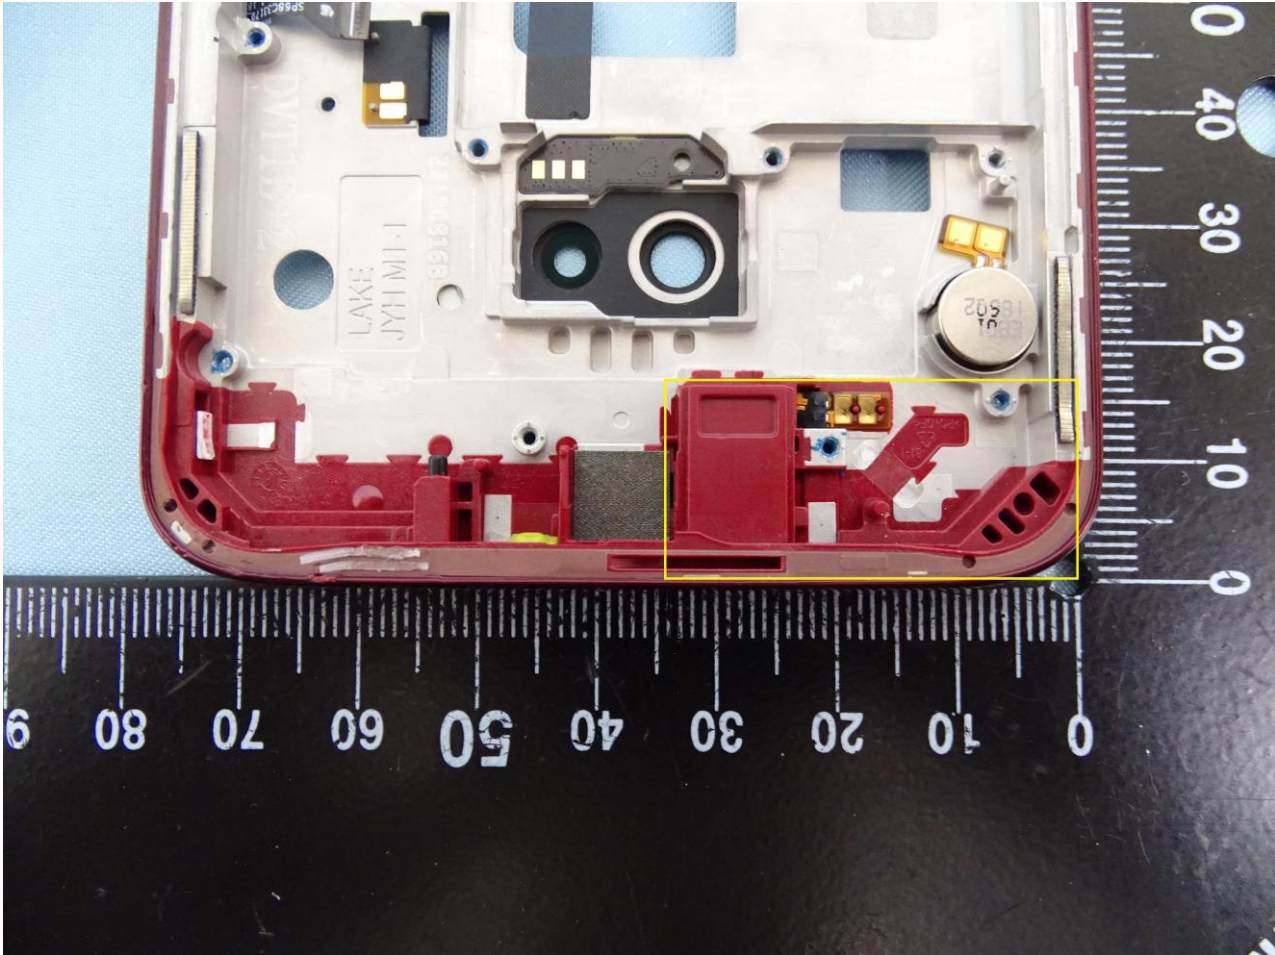

WWAN HB TX & RX Antenna

Brand Name: Motorola / Model Name: XT1965-2

Brand Name: Motorola / Model Name: XT1965-2

Brand Name: Motorola / Model Name: XT1965-2

Brand Name: Motorola / Model Name: XT1965-2

Brand Name: Motorola / Model Name: XT1965-2