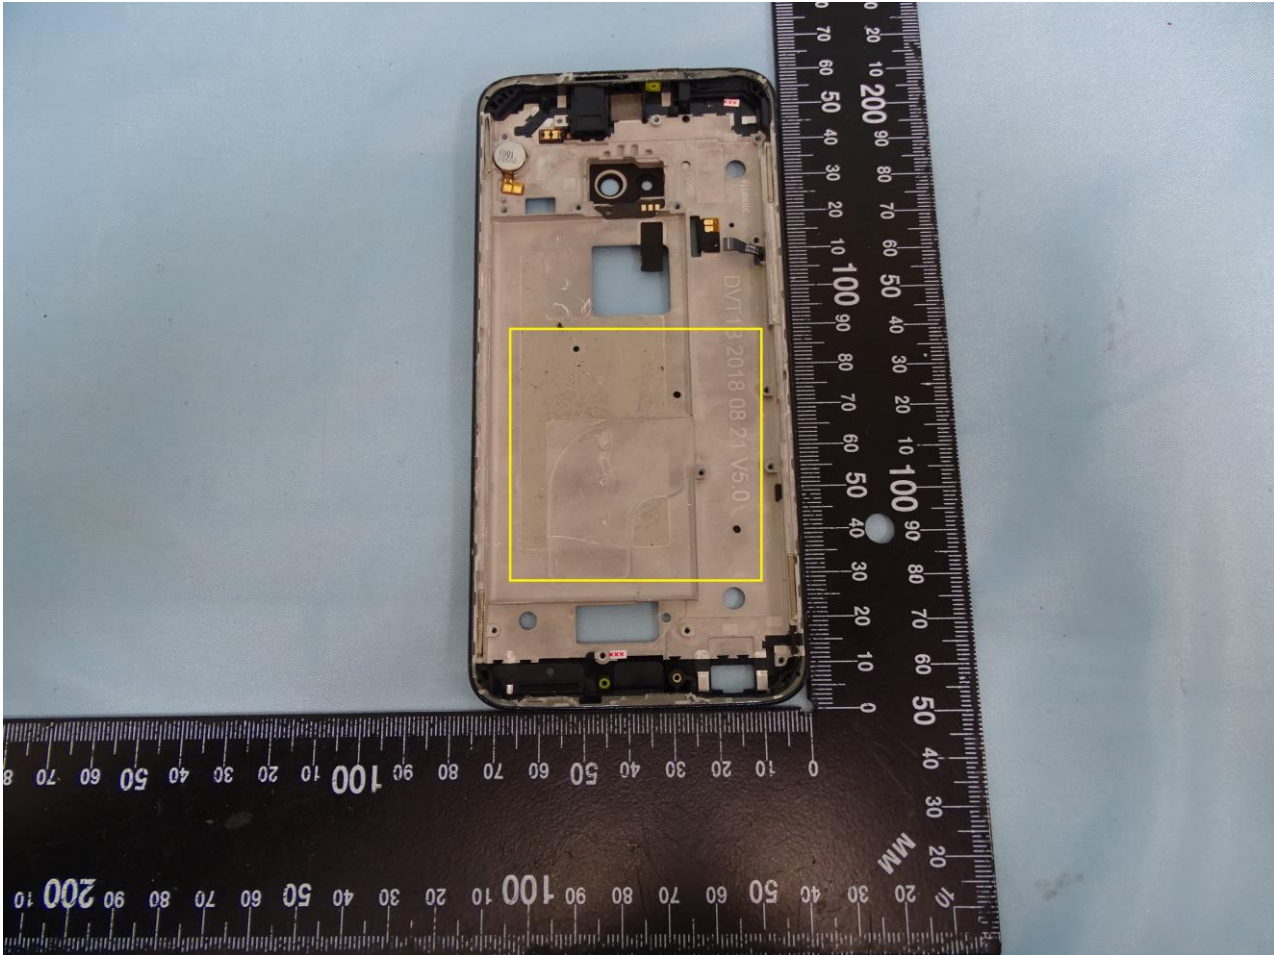

Brand Name: Motorola / Model Name: XT1965-2