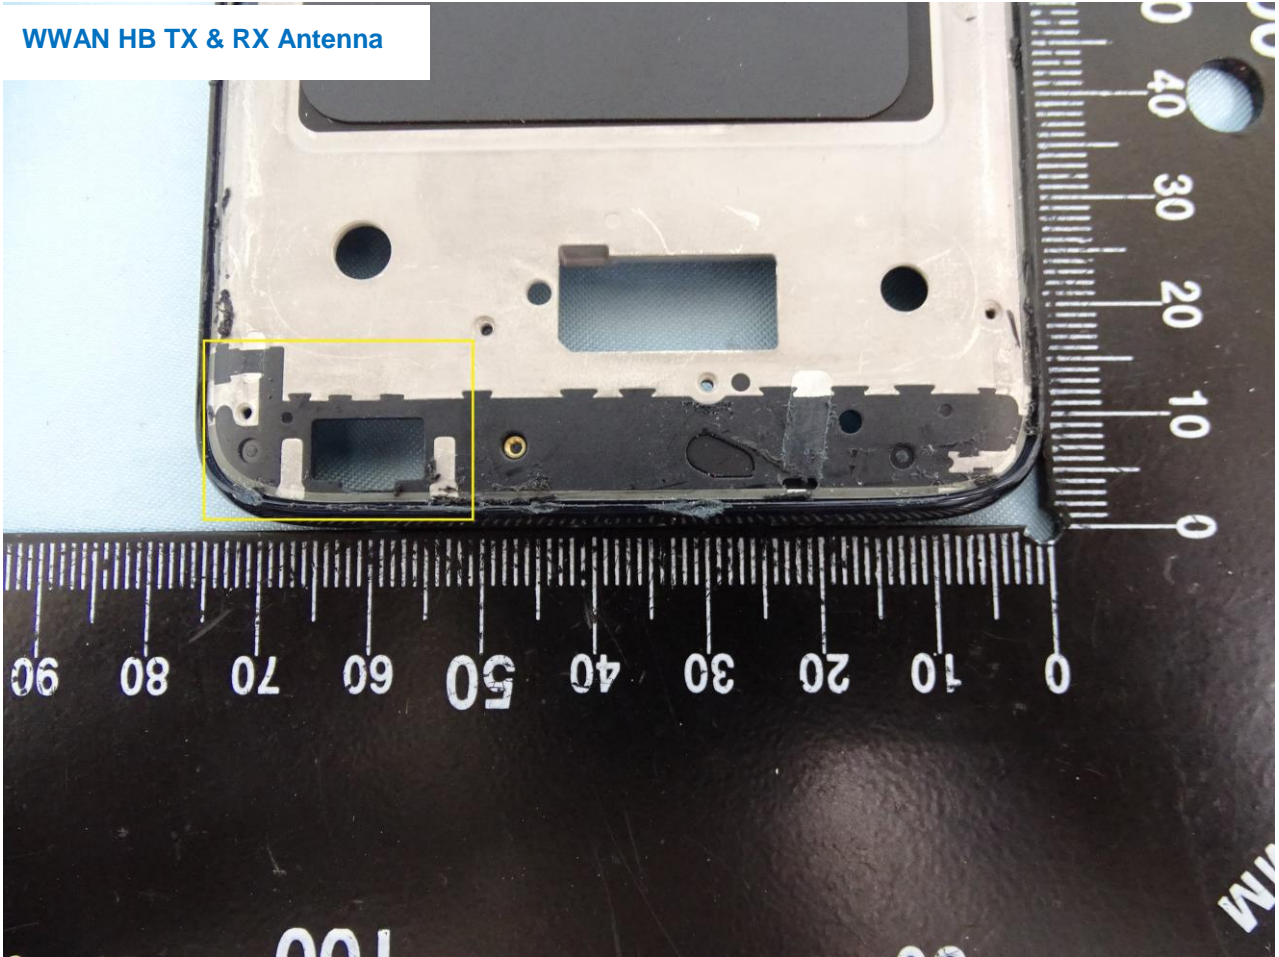

Brand Name: Motorola / Model Name: XT1965-2

WWAN HB TX & RX Antenna