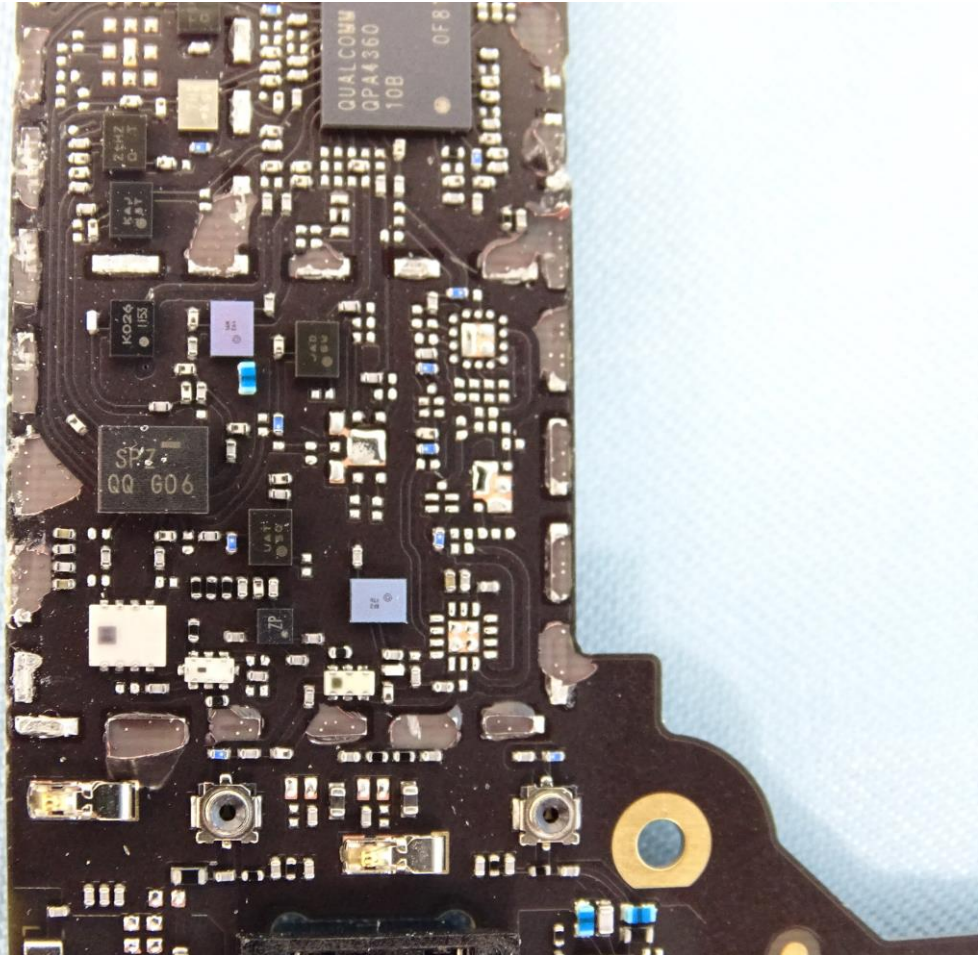

Brand Name: Motorola / Model Name: XT1965-2

Brand Name: Motorola / Model Name: XT1965-2

Brand Name: Motorola / Model Name: XT1965-2

Brand Name: Motorola / Model Name: XT1965-2

Brand Name: Motorola / Model Name: XT1965-2

Brand Name: Motorola / Model Name: XT1965-2

WWAN LB & MB TX & RX Antenna

Brand Name: Motorola / Model Name: XT1965-2

Brand Name: Motorola / Model Name: XT1965-2

WWAN LB & HB DRX Antenna

Brand Name: Motorola / Model Name: XT1965-2