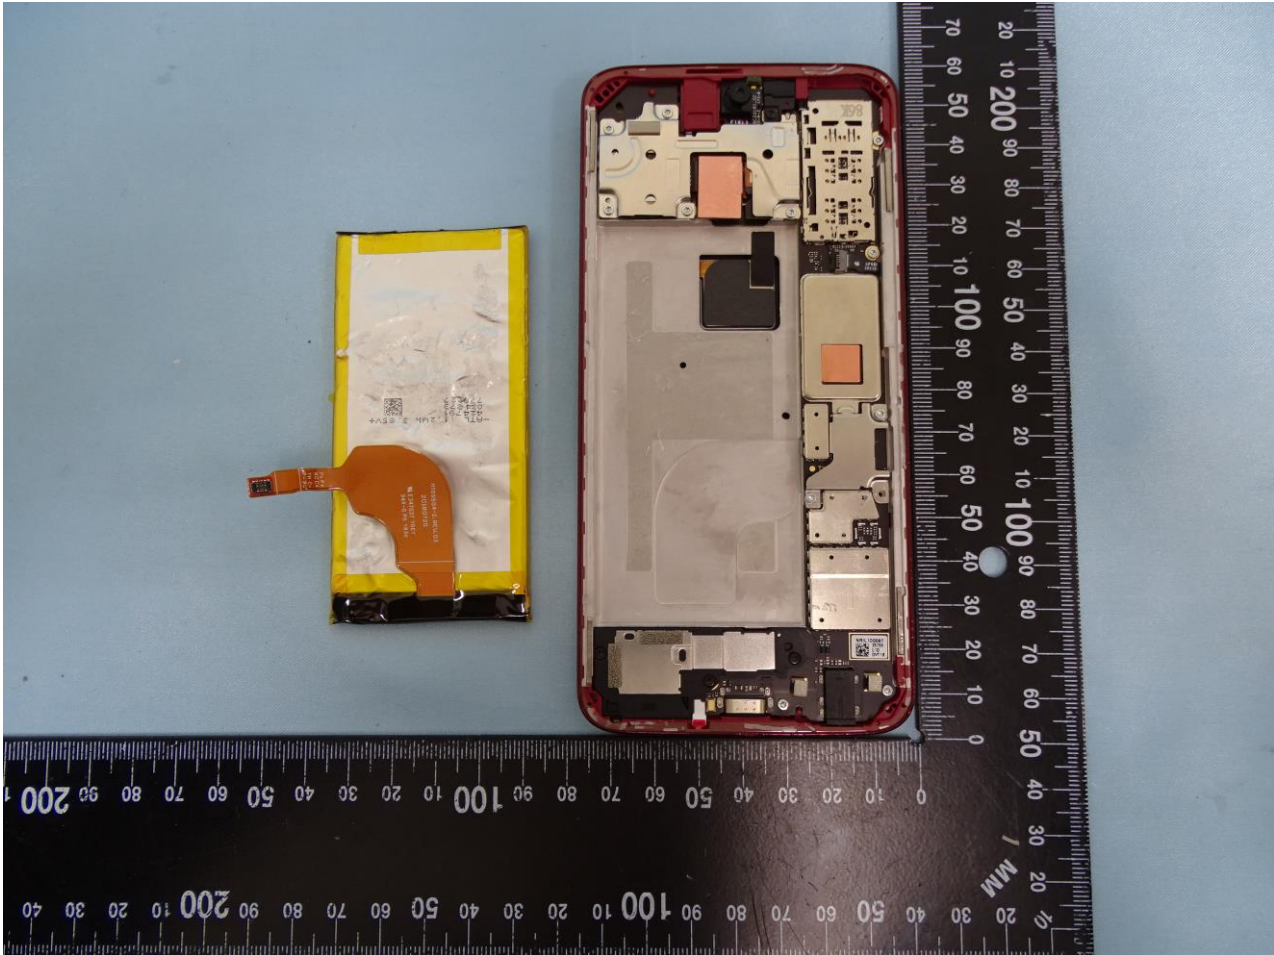

Brand Name: Motorola / Model Name: XT1965-2