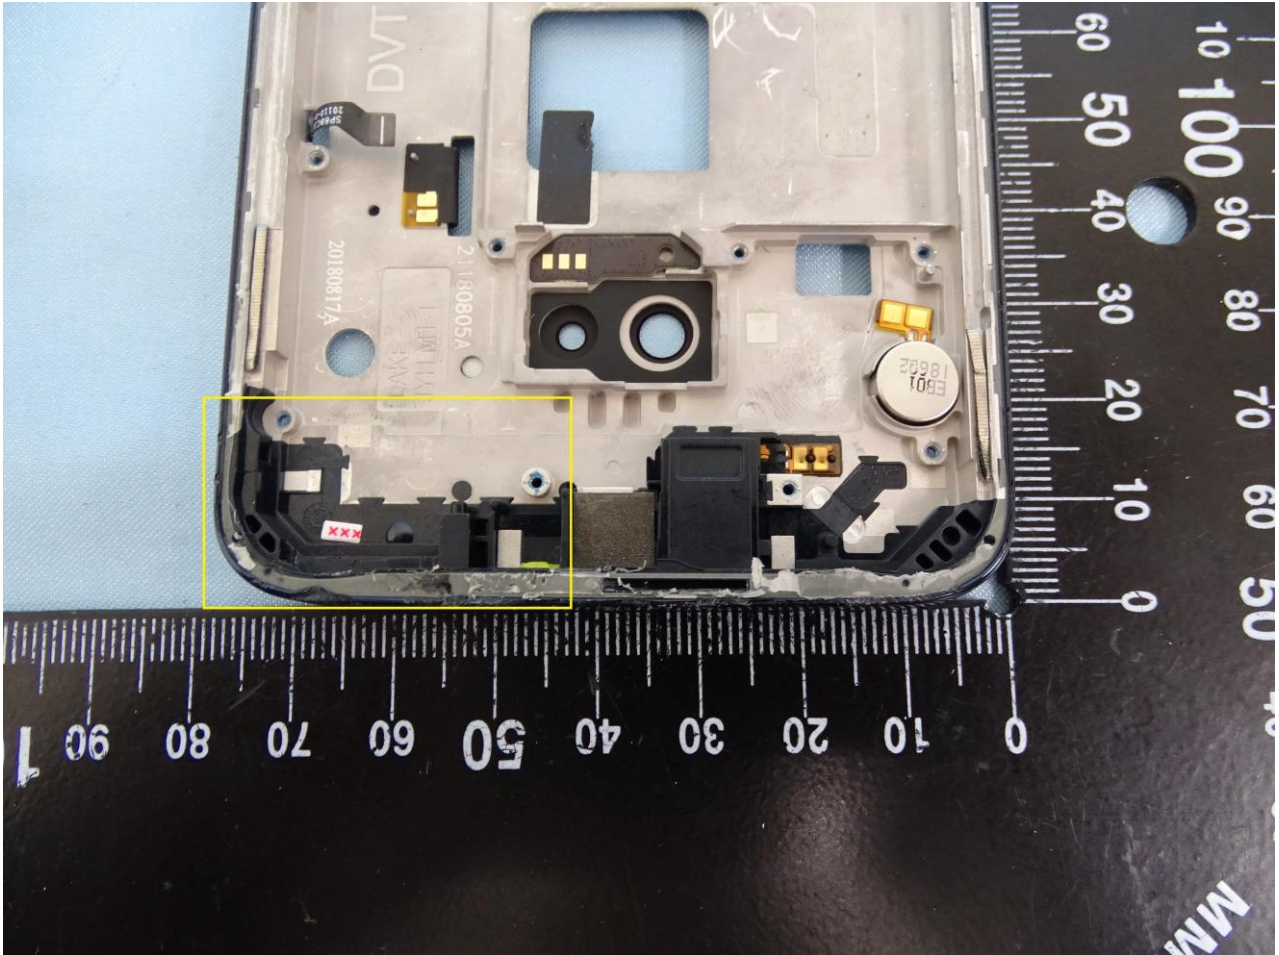

Brand Name: Motorola / Model Name: XT1965-2

WWAN LB & MB TX & RX Antenna

Brand Name: Motorola / Model Name: XT1965-2

Brand Name: Motorola / Model Name: XT1965-2

WWAN LB & HB DRX Antenna

Brand Name: Motorola / Model Name: XT1965-2