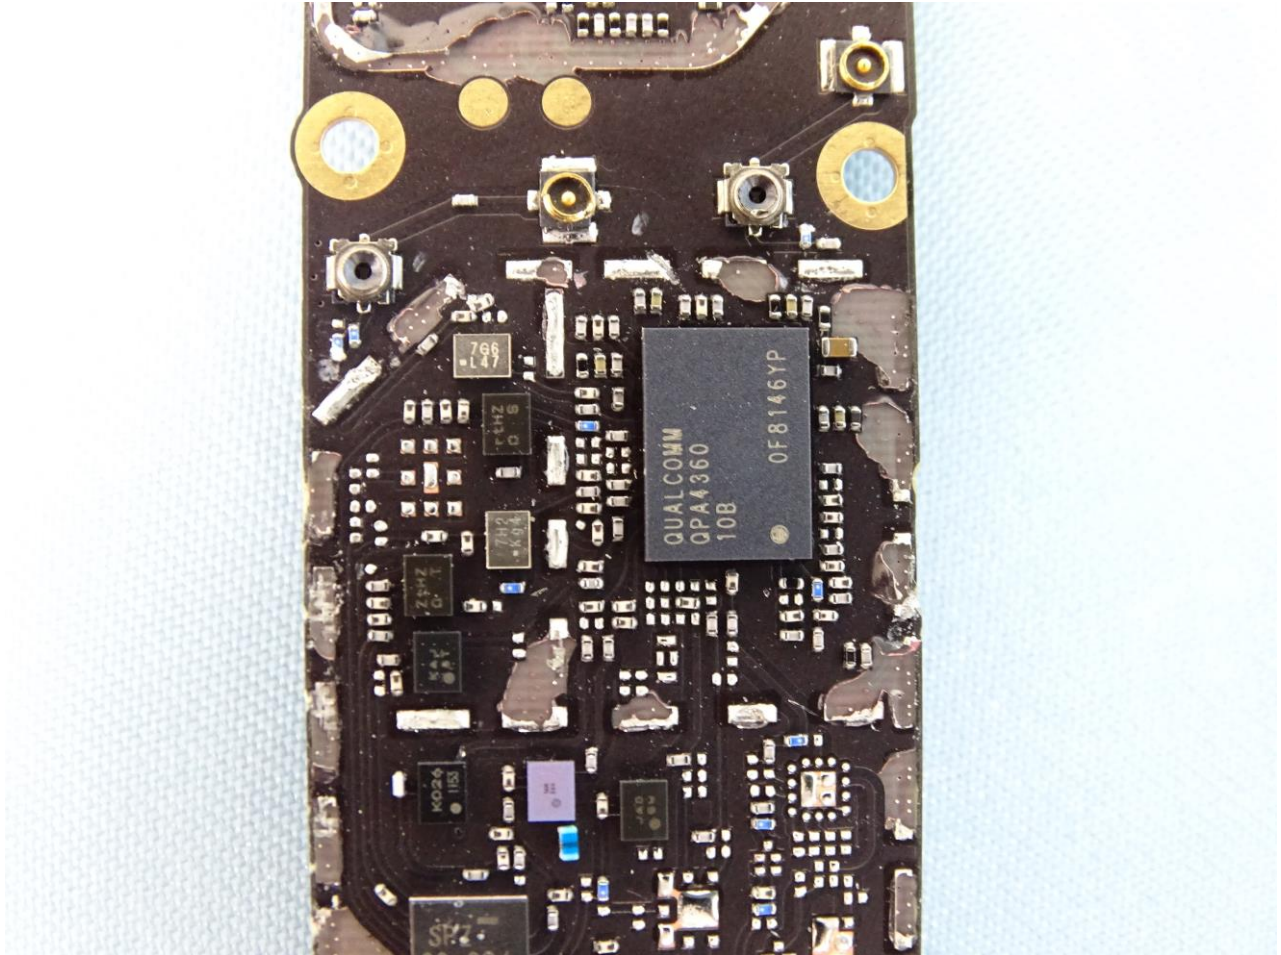

Brand Name: Motorola / Model Name: XT1965-2

Brand Name: Motorola / Model Name: XT1965-2

Brand Name: Motorola / Model Name: XT1965-2

Brand Name: Motorola / Model Name: XT1965-2

Brand Name: Motorola / Model Name: XT1965-2

Brand Name: Motorola / Model Name: XT1965-2

WWAN LB & MB TX & RX Antenna

Brand Name: Motorola / Model Name: XT1965-2

Brand Name: Motorola / Model Name: XT1965-2

WWAN LB & HB DRX Antenna

Brand Name: Motorola / Model Name: XT1965-2