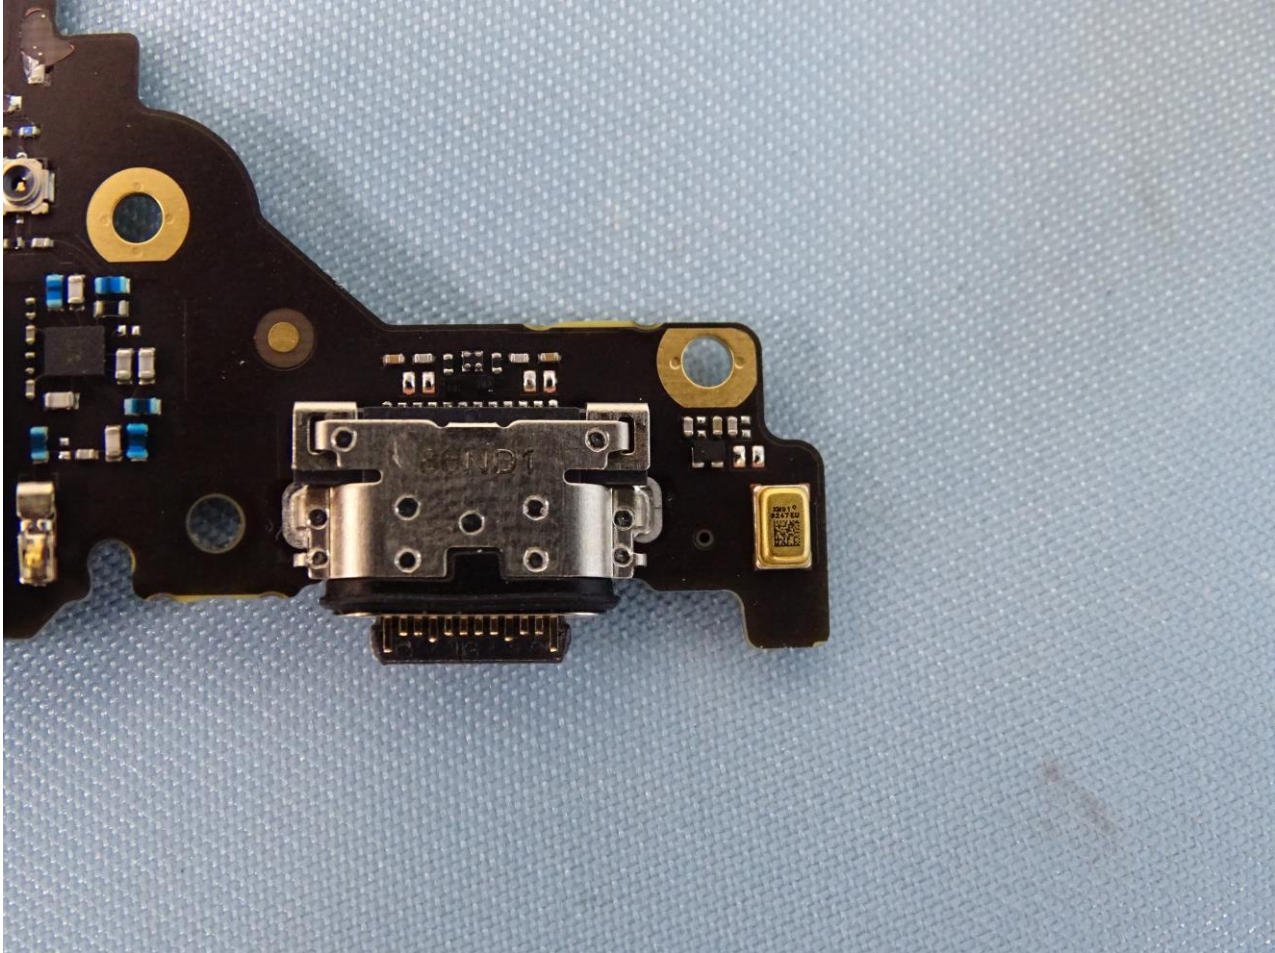

Brand Name: Motorola / Model Name: XT1965-2

Brand Name: Motorola / Model Name: XT1965-2

Brand Name: Motorola / Model Name: XT1965-2

Brand Name: Motorola / Model Name: XT1965-2

Brand Name: Motorola / Model Name: XT1965-2

Brand Name: Motorola / Model Name: XT1965-2

WWAN LB & MB TX & RX Antenna

Brand Name: Motorola / Model Name: XT1965-2

Brand Name: Motorola / Model Name: XT1965-2

WWAN LB & HB DRX Antenna

Brand Name: Motorola / Model Name: XT1965-2