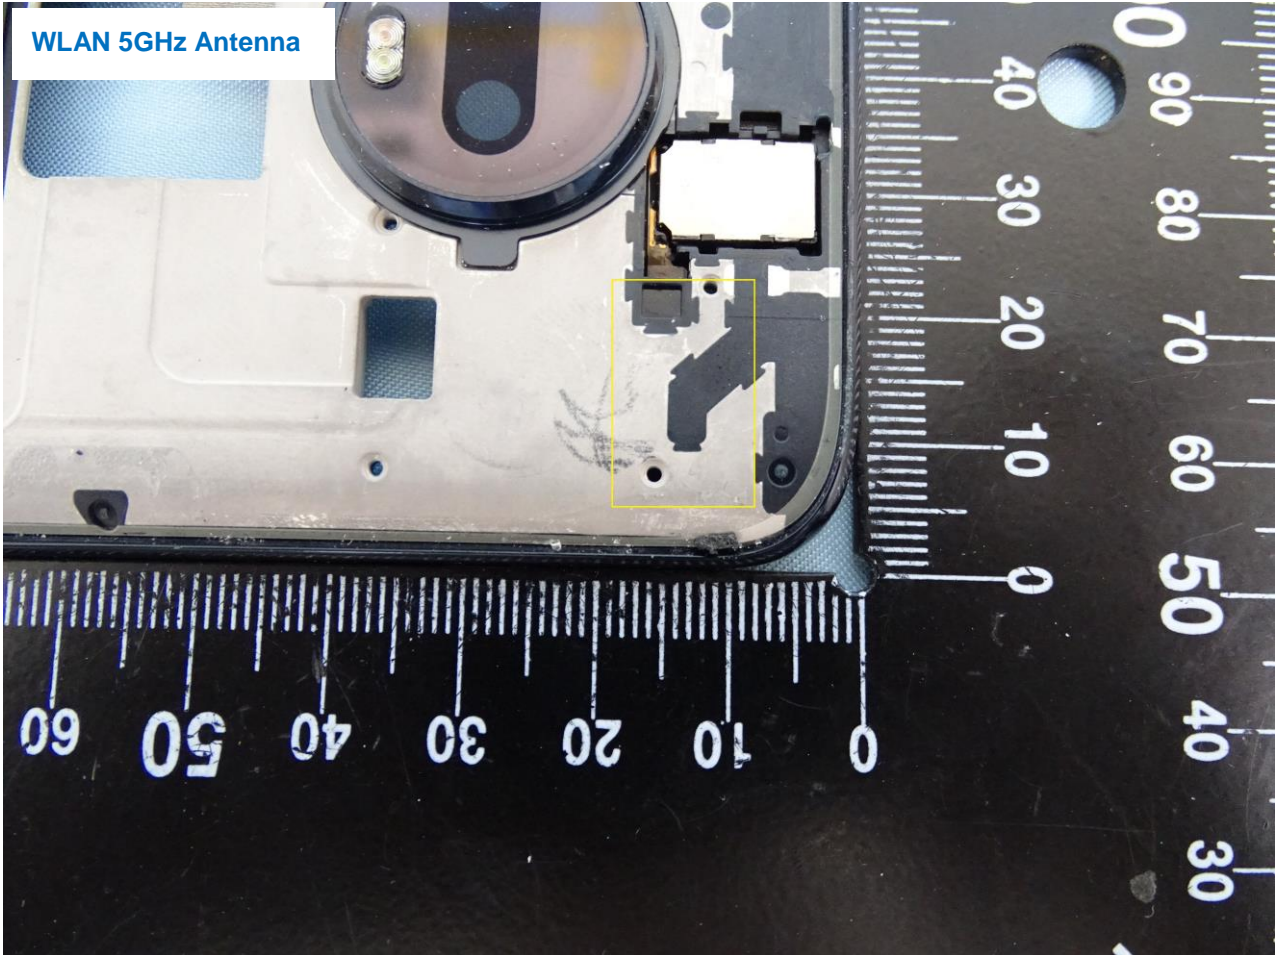

Brand Name: Motorola / Model Name: XT1965-2

WWAN HB TX & RX Antenna

Brand Name: Motorola / Model Name: XT1965-2

Brand Name: Motorola / Model Name: XT1965-2

Brand Name: Motorola / Model Name: XT1965-2

Brand Name: Motorola / Model Name: XT1965-2