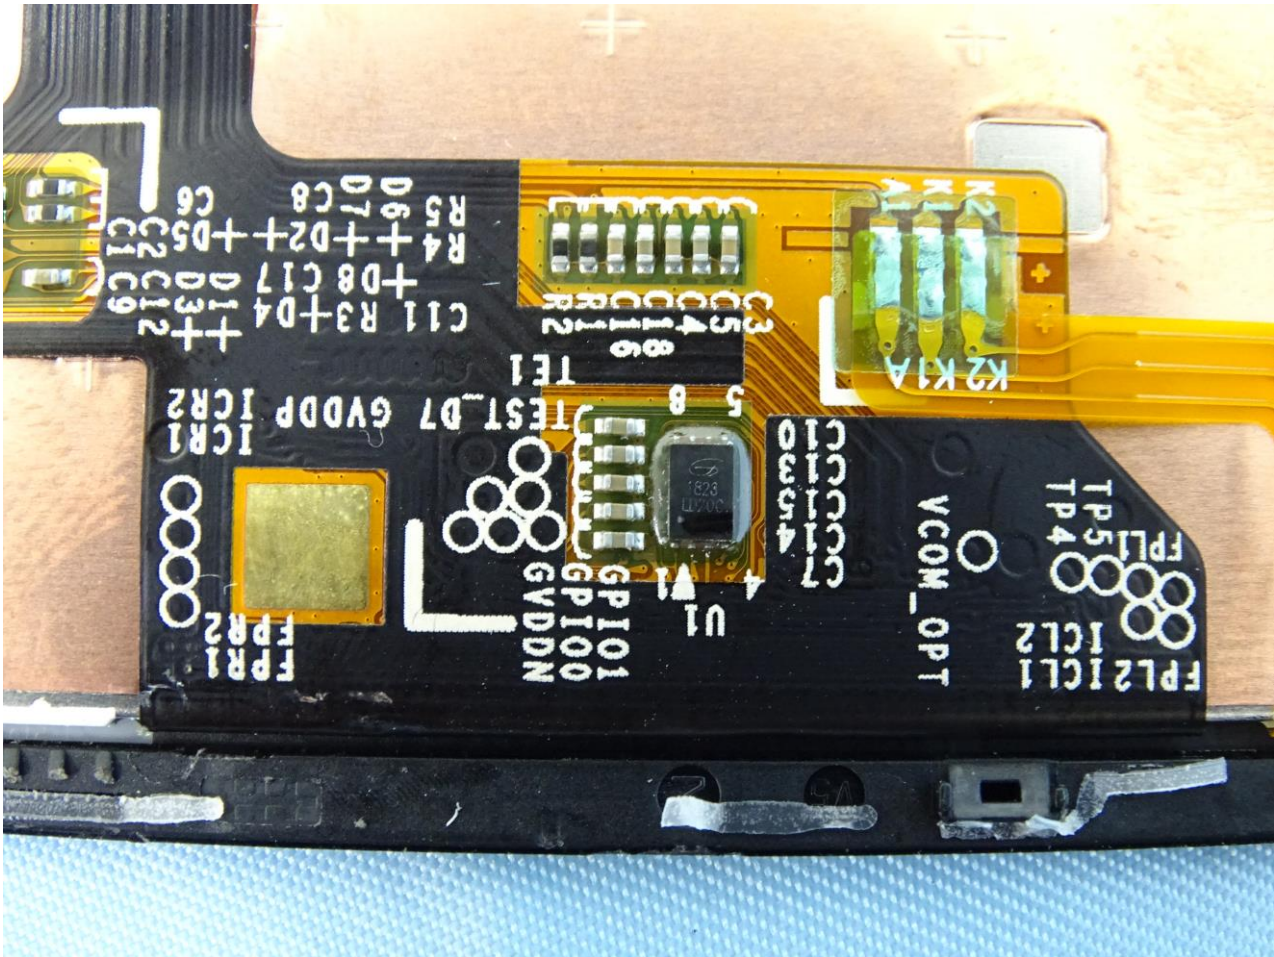

Brand Name: Motorola / Model Name: XT1965-2

NFC Antenna

Brand Name: Motorola / Model Name: XT1965-2

Brand Name: Motorola / Model Name: XT1965-2

Sample 2

Brand Name: Motorola / Model Name: XT1965-2

Brand Name: Motorola / Model Name: XT1965-2