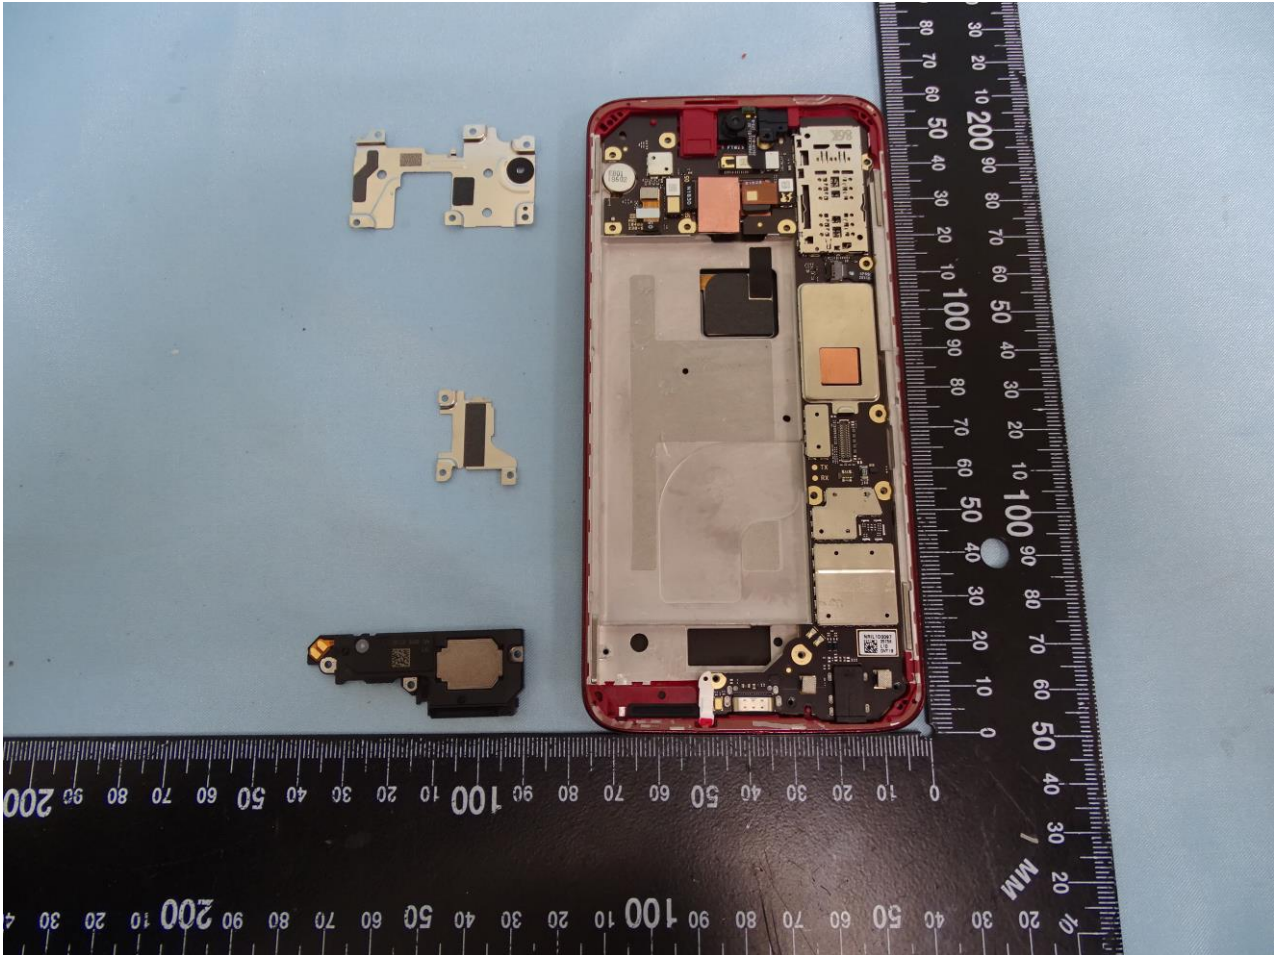

Brand Name: Motorola / Model Name: XT1965-2