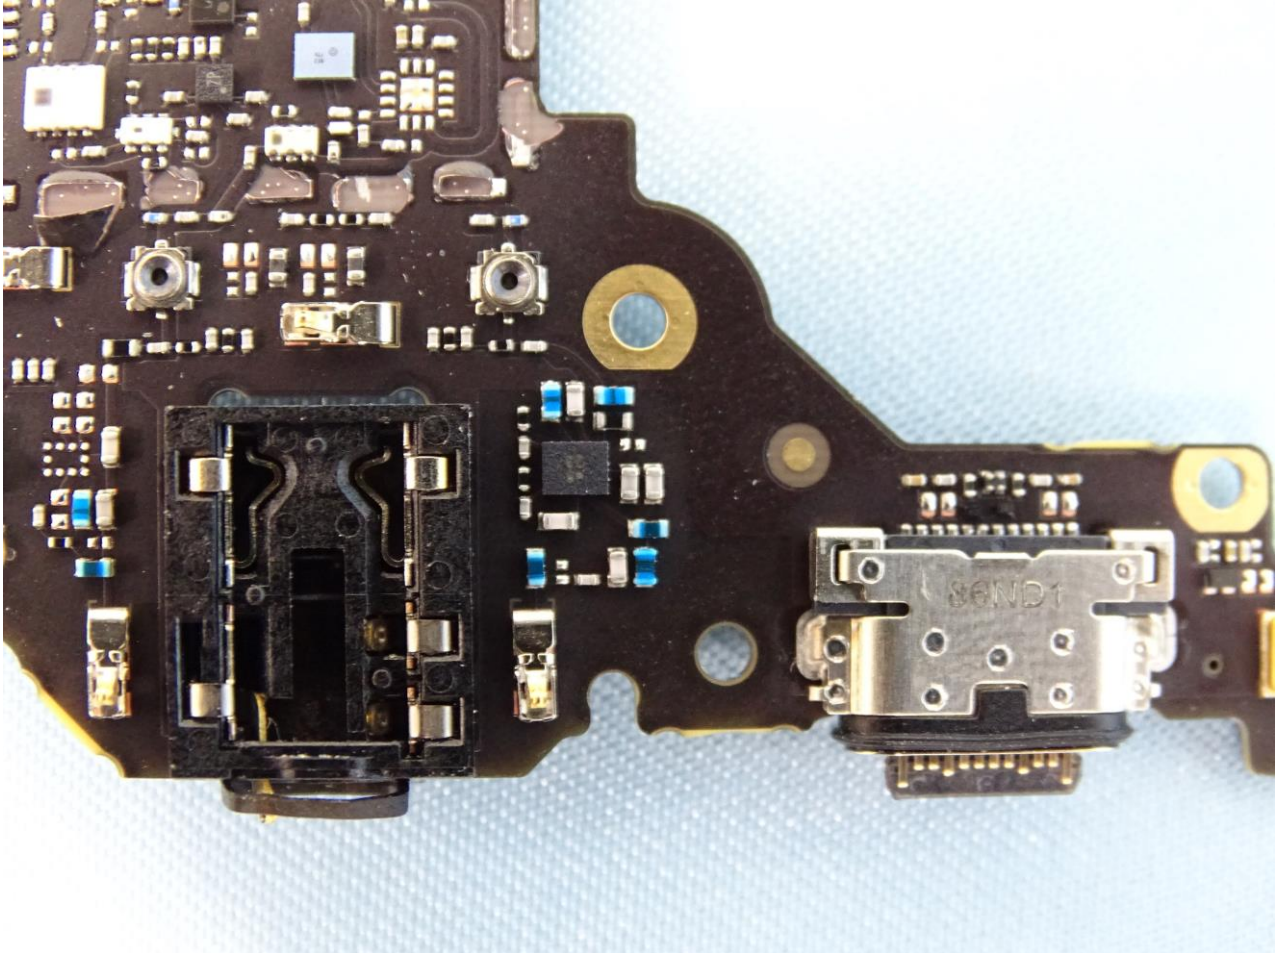

Brand Name: Motorola / Model Name: XT1965-2

Brand Name: Motorola / Model Name: XT1965-2

Brand Name: Motorola / Model Name: XT1965-2

Brand Name: Motorola / Model Name: XT1965-2

Brand Name: Motorola / Model Name: XT1965-2

Brand Name: Motorola / Model Name: XT1965-2

WWAN LB & MB TX & RX Antenna

Brand Name: Motorola / Model Name: XT1965-2

Brand Name: Motorola / Model Name: XT1965-2

WWAN LB & HB DRX Antenna

Brand Name: Motorola / Model Name: XT1965-2