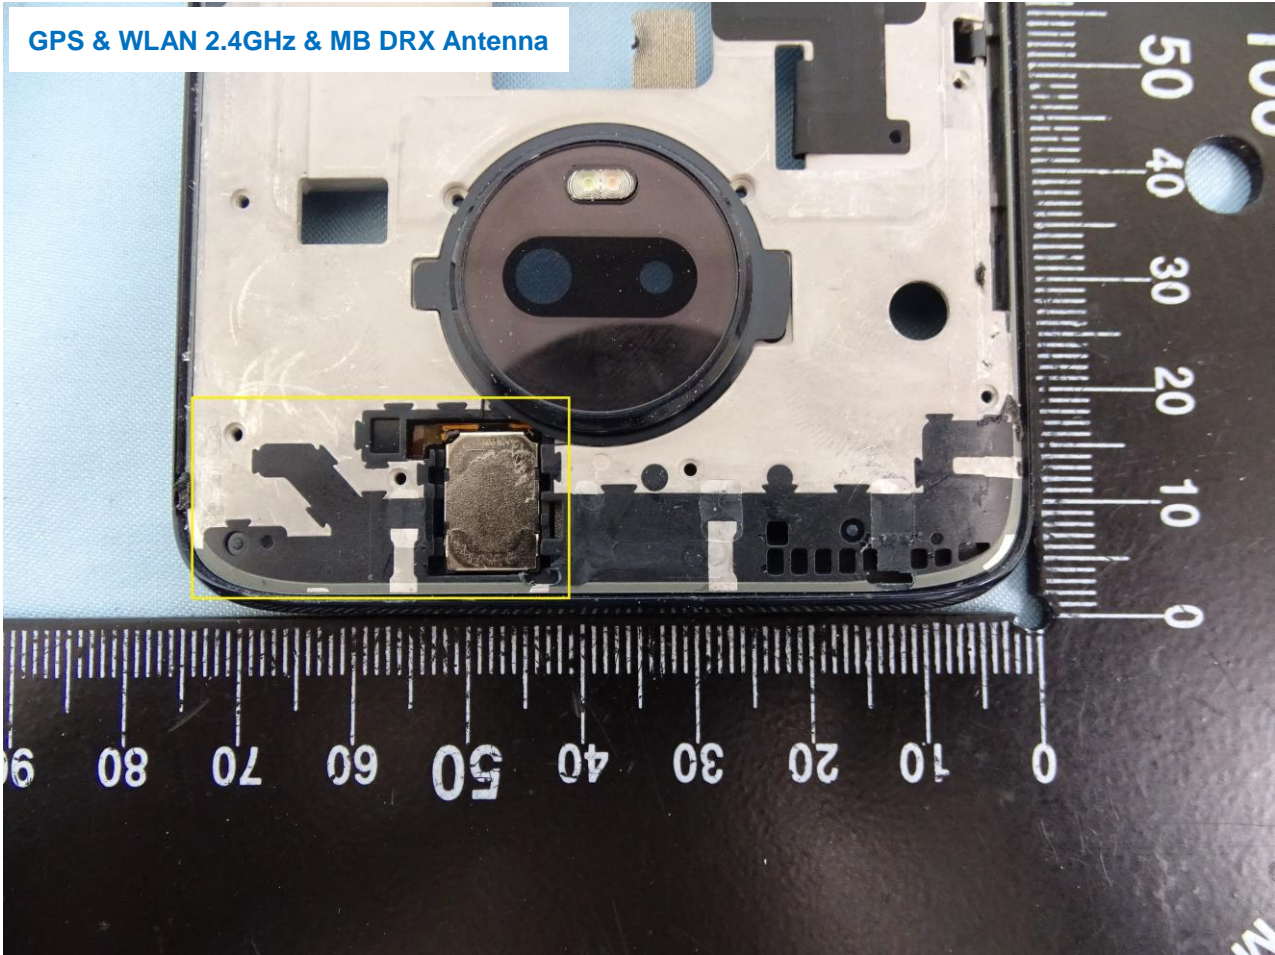

Brand Name: Motorola / Model Name: XT1965-2

WWAN HB TX & RX Antenna

Brand Name: Motorola / Model Name: XT1965-2

Brand Name: Motorola / Model Name: XT1965-2

Brand Name: Motorola / Model Name: XT1965-2

Brand Name: Motorola / Model Name: XT1965-2