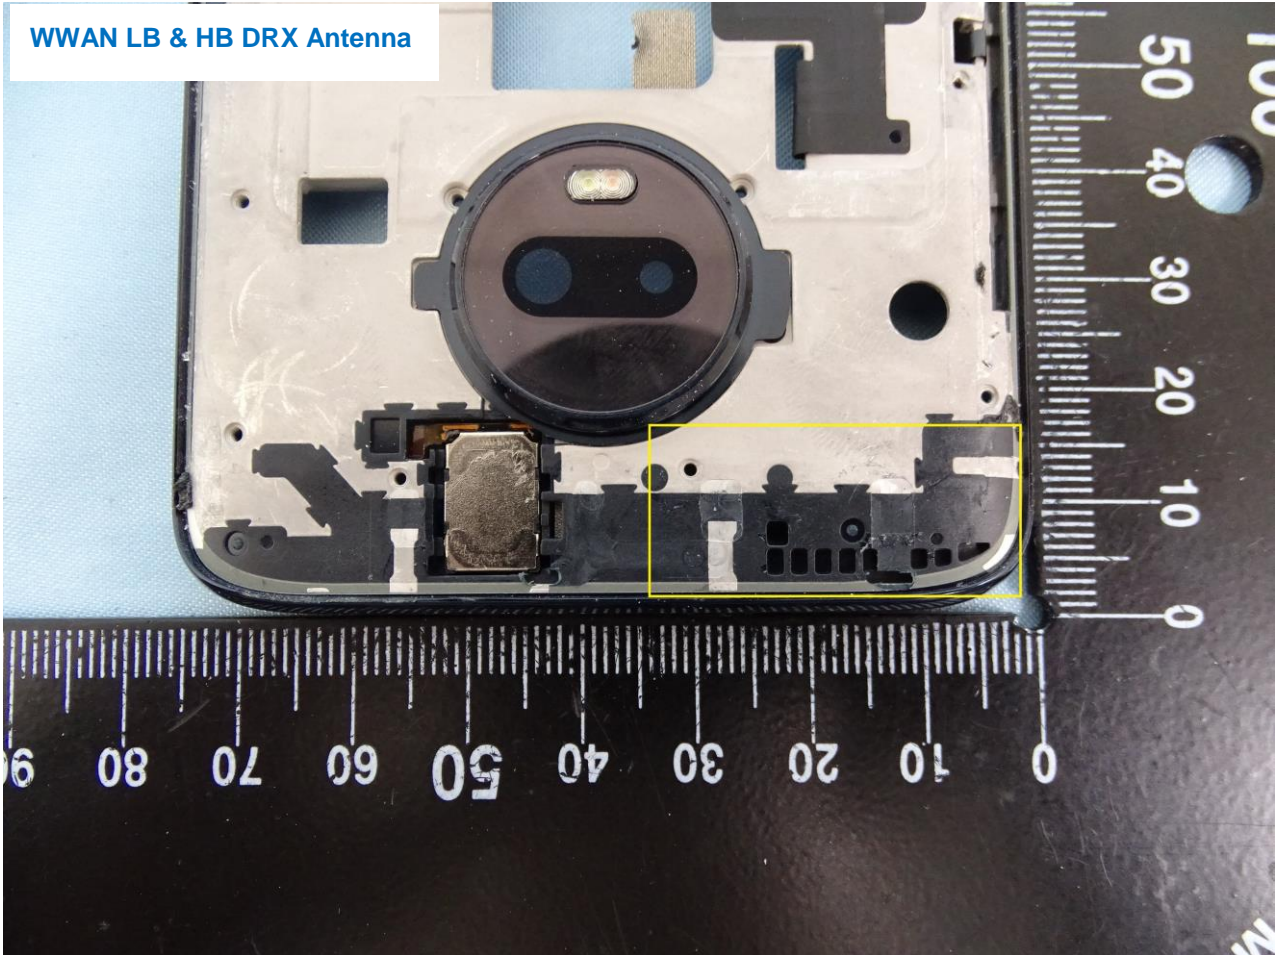

Brand Name: Motorola / Model Name: XT1965-2

WWAN LB & MB TX & RX Antenna

Brand Name: Motorola / Model Name: XT1965-2

Brand Name: Motorola / Model Name: XT1965-2

WWAN LB & HB DRX Antenna

Brand Name: Motorola / Model Name: XT1965-2