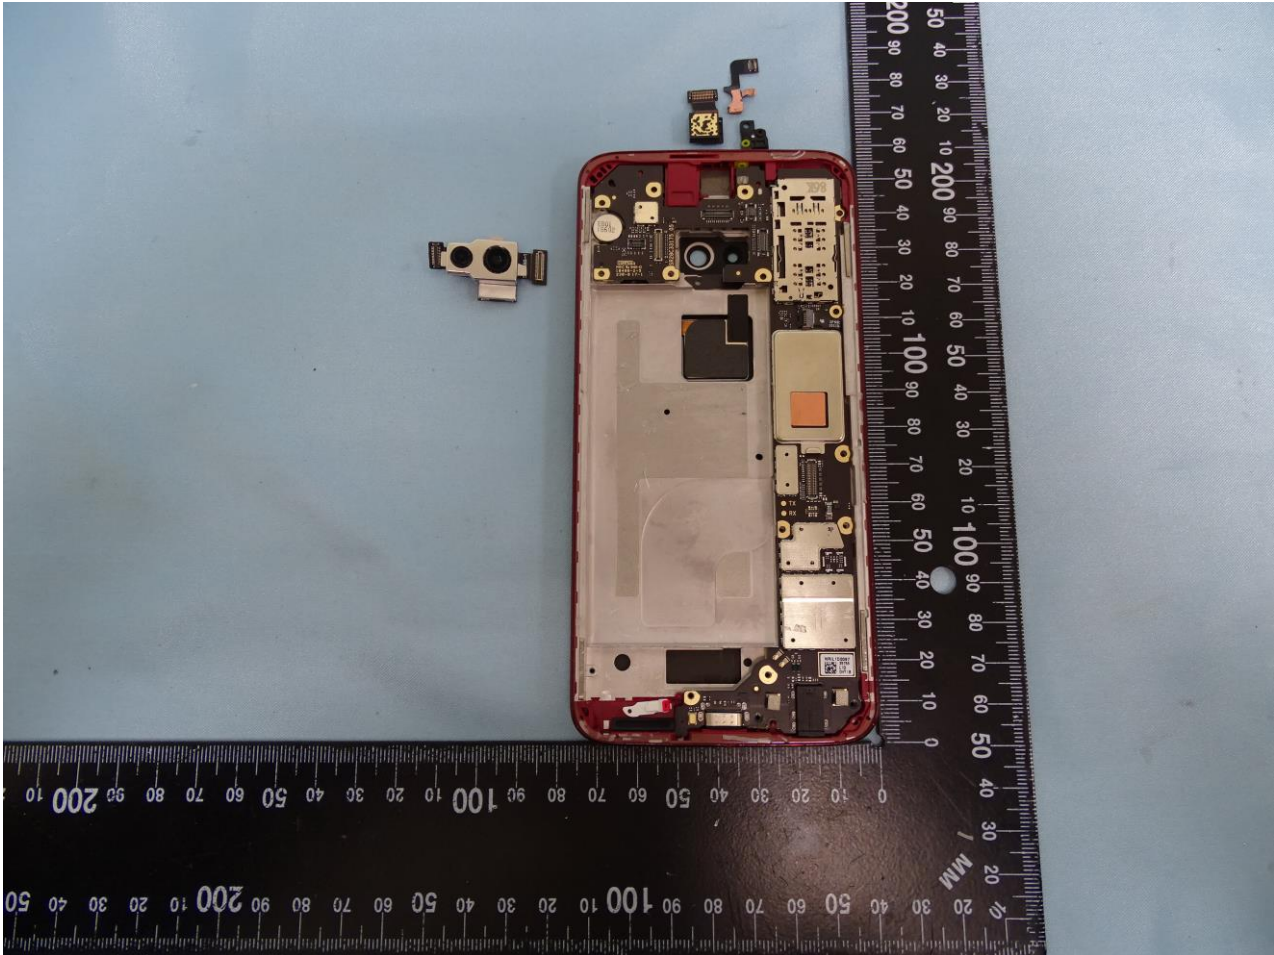

Brand Name: Motorola / Model Name: XT1965-2