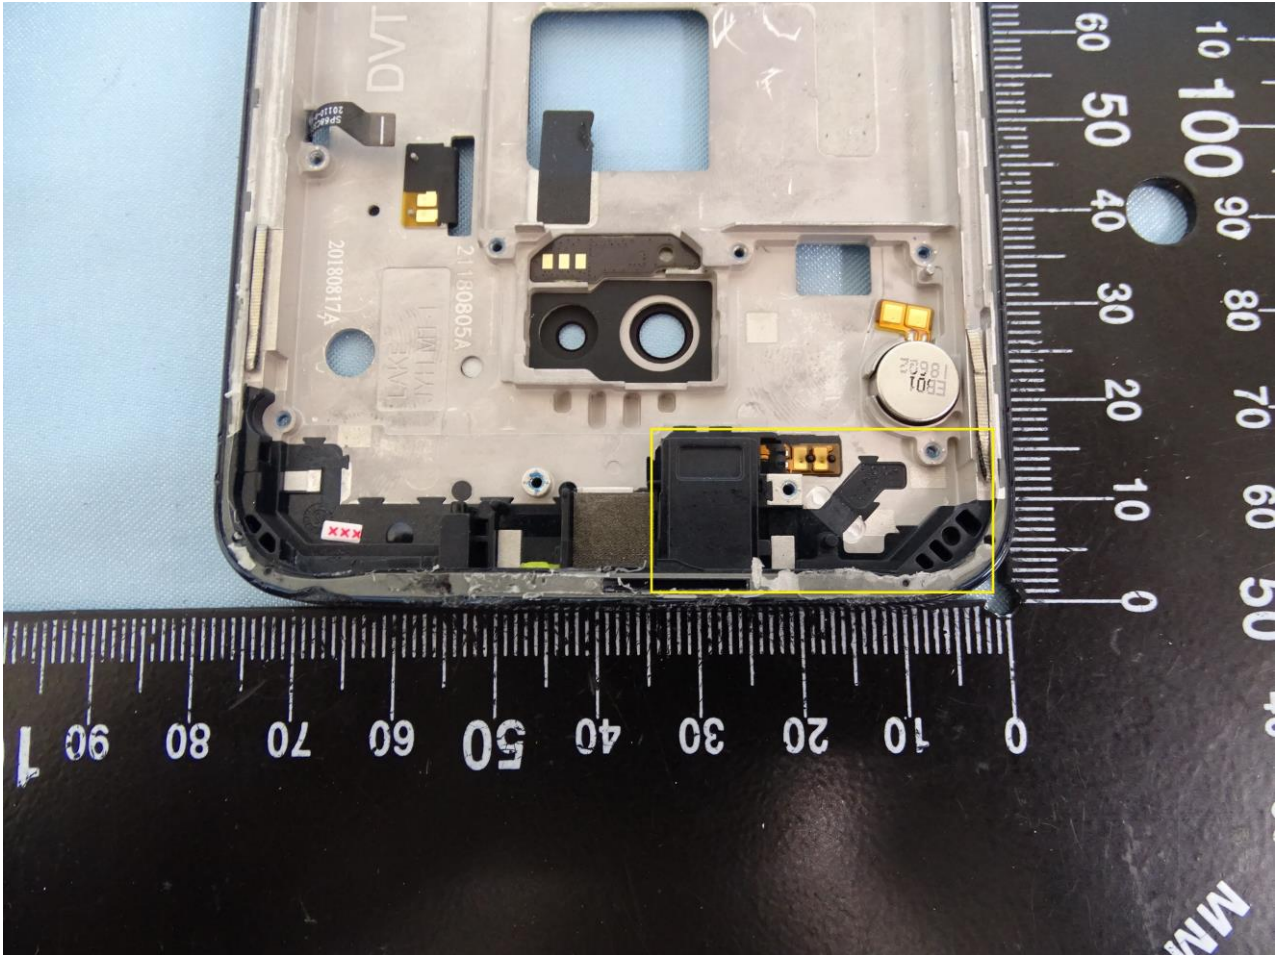

Brand Name: Motorola / Model Name: XT1965-2

WWAN HB TX & RX Antenna

Brand Name: Motorola / Model Name: XT1965-2

Brand Name: Motorola / Model Name: XT1965-2

Brand Name: Motorola / Model Name: XT1965-2

Brand Name: Motorola / Model Name: XT1965-2