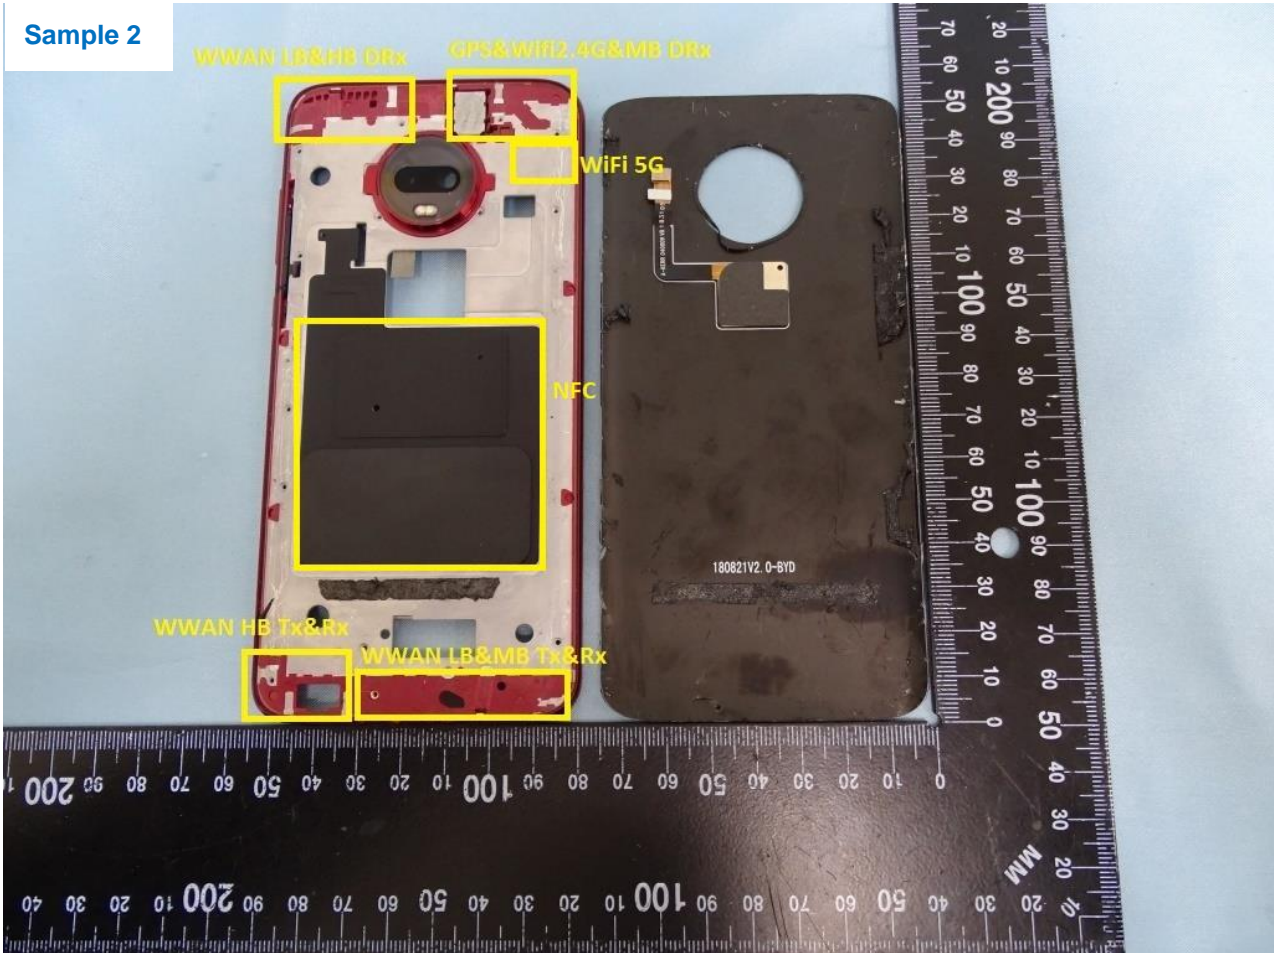

Brand Name: Motorola / Model Name: XT1965-2

NFC Antenna

Brand Name: Motorola / Model Name: XT1965-2

Brand Name: Motorola / Model Name: XT1965-2

Sample 2

Brand Name: Motorola / Model Name: XT1965-2

Brand Name: Motorola / Model Name: XT1965-2