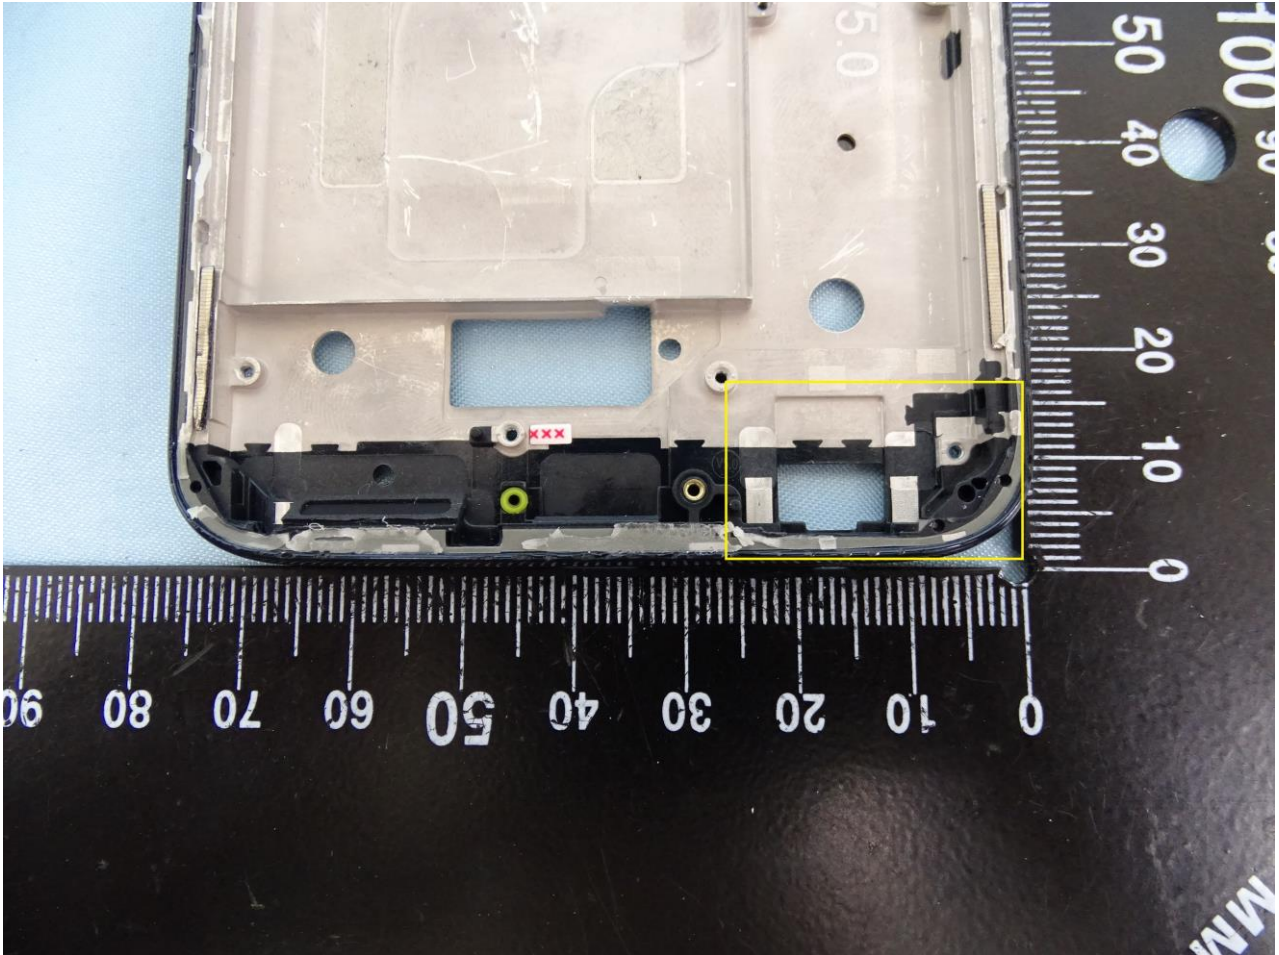

Brand Name: Motorola / Model Name: XT1965-2