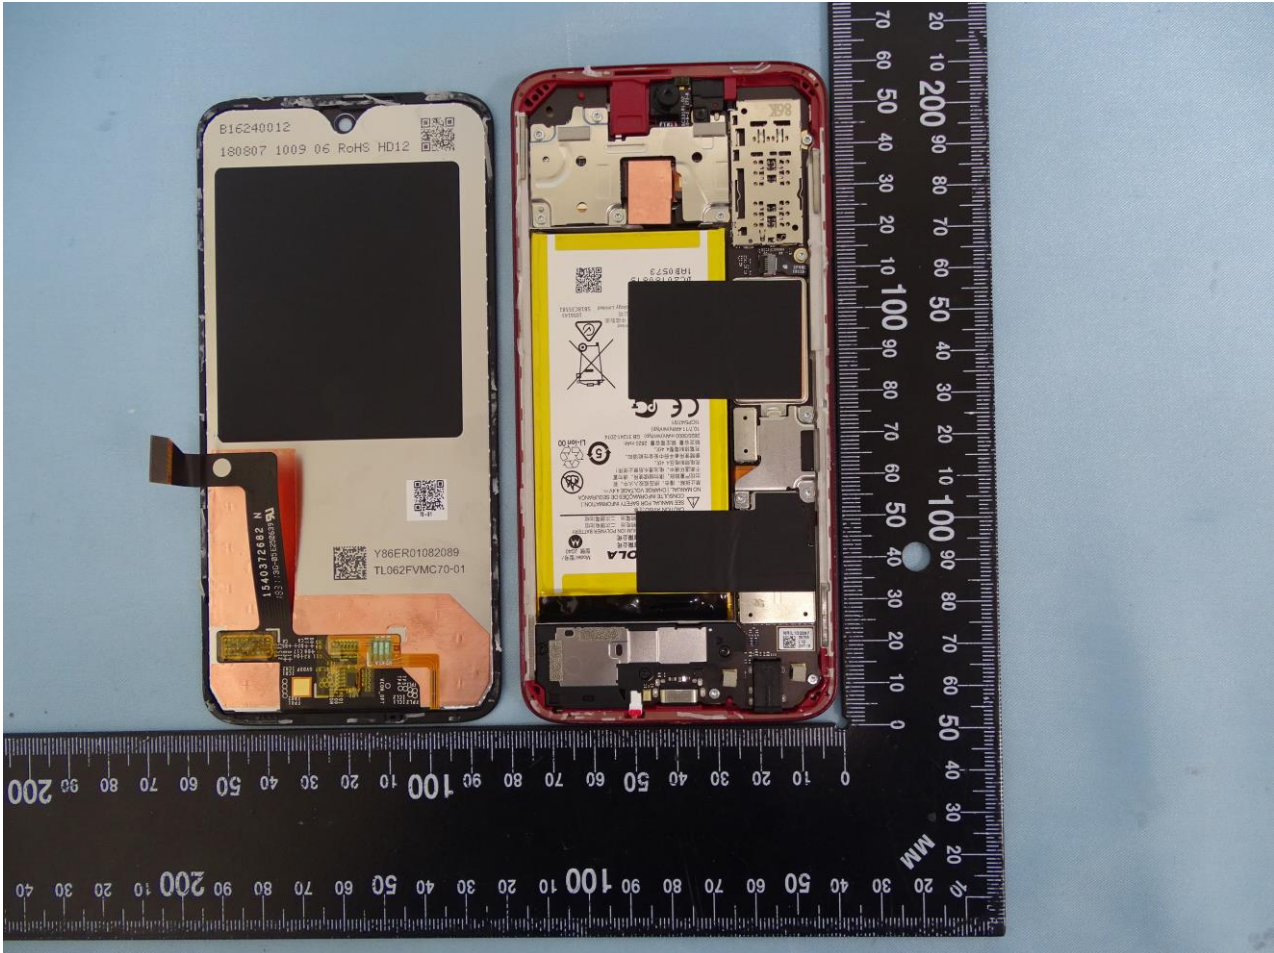

Brand Name: Motorola / Model Name: XT1965-2

NFC Antenna

Brand Name: Motorola / Model Name: XT1965-2

Brand Name: Motorola / Model Name: XT1965-2

Sample 2

Brand Name: Motorola / Model Name: XT1965-2

Brand Name: Motorola / Model Name: XT1965-2