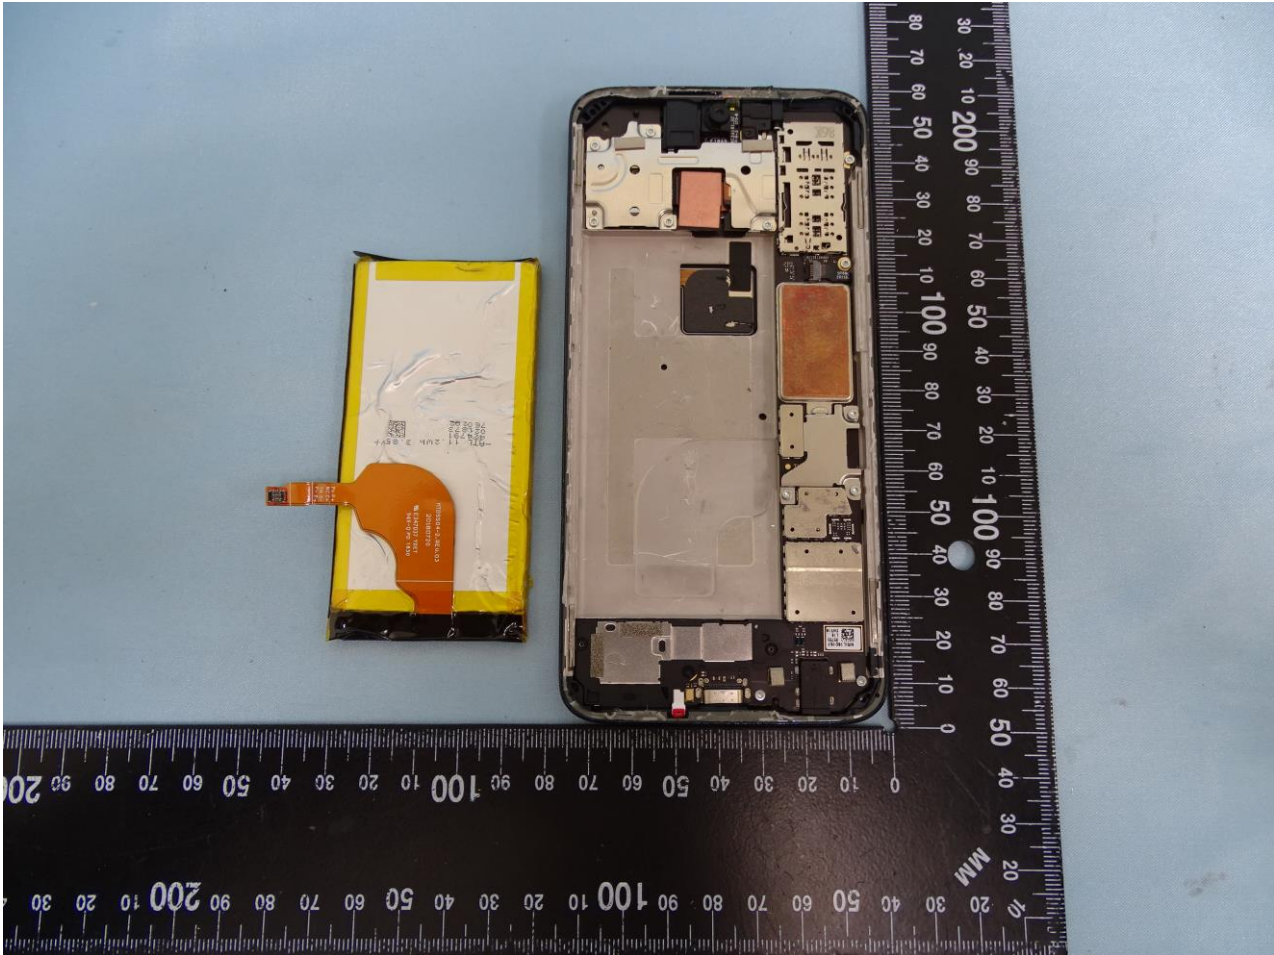

3. Internal Photograph of EUT

Brand Name: Motorola / Model Name: XT1965-2

Brand Name: Motorola / Model Name: XT1965-2

Brand Name: Motorola / Model Name: XT1965-2

Brand Name: Motorola / Model Name: XT1965-2