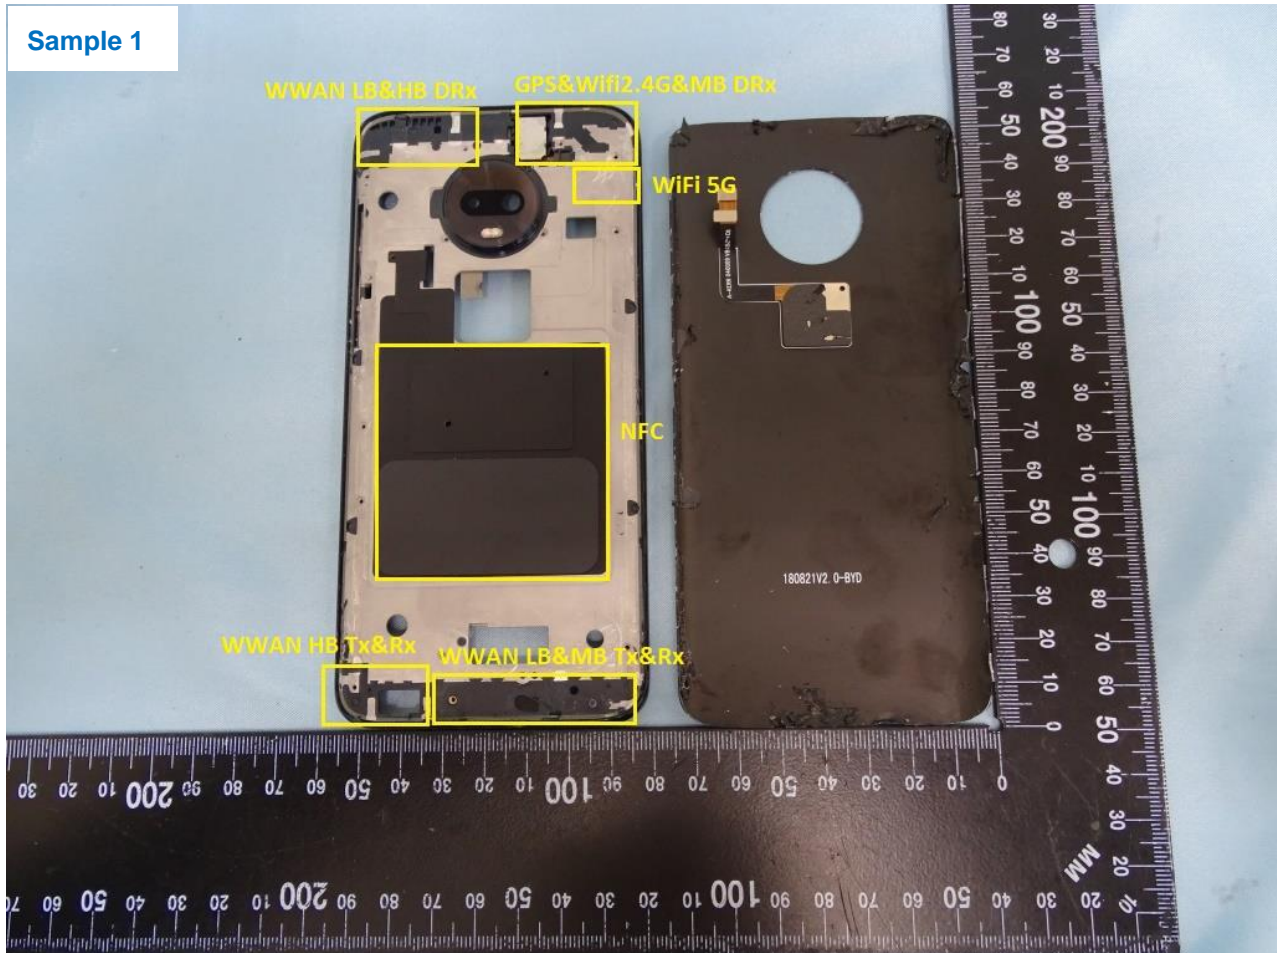

3. Internal Photograph of EUT

Brand Name: Motorola / Model Name: XT1965-2

Brand Name: Motorola / Model Name: XT1965-2

Brand Name: Motorola / Model Name: XT1965-2

Brand Name: Motorola / Model Name: XT1965-2