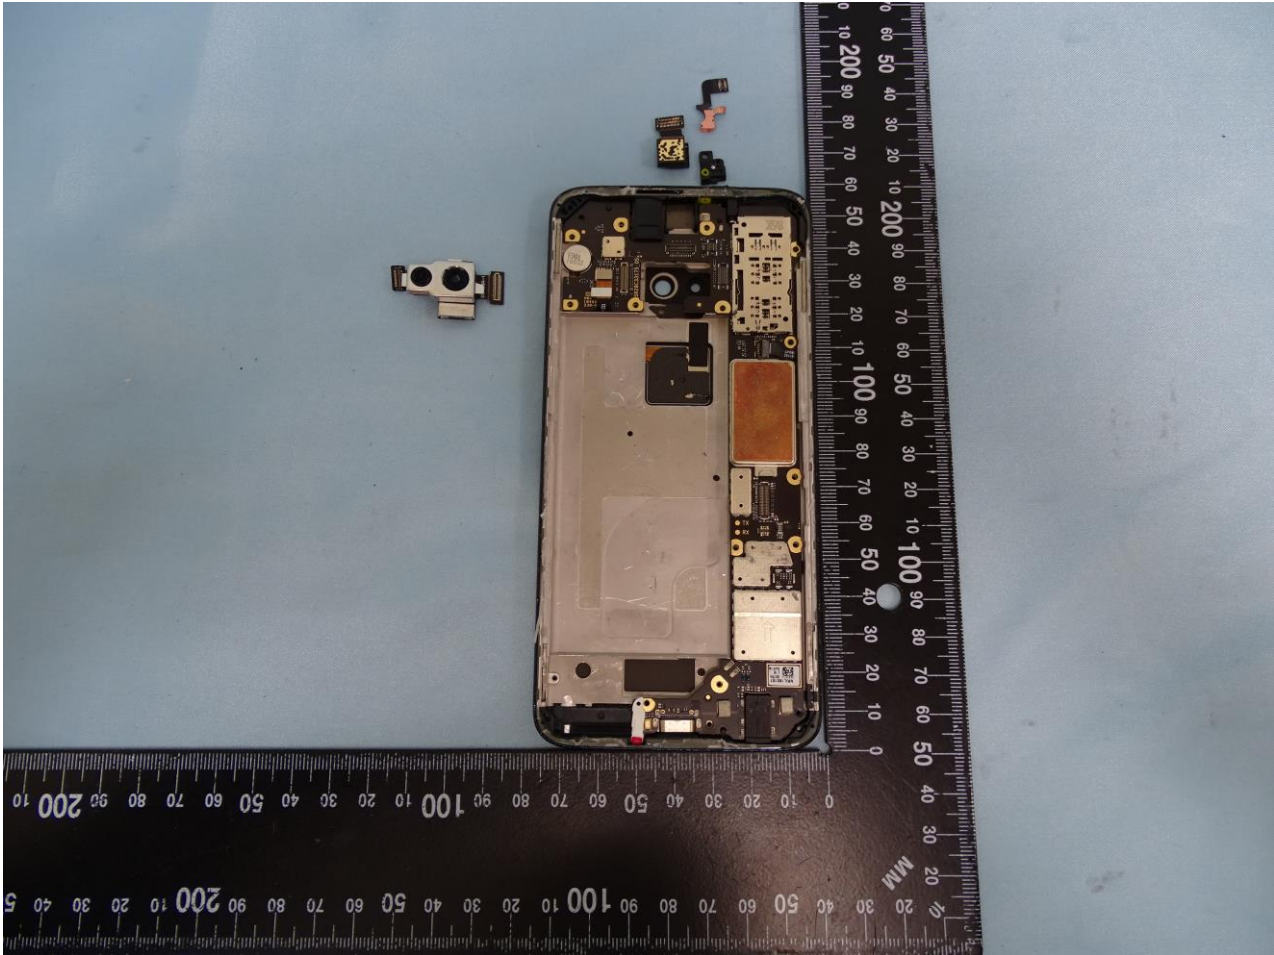

3. Internal Photograph of EUT

Brand Name: Motorola / Model Name: XT1965-2

Brand Name: Motorola / Model Name: XT1965-2

Brand Name: Motorola / Model Name: XT1965-2

Brand Name: Motorola / Model Name: XT1965-2

Brand Name: Motorola / Model Name: XT1965-2

Brand Name: Motorola / Model Name: XT1965-2

Brand Name: Motorola / Model Name: XT1965-2

Brand Name: Motorola / Model Name: XT1965-2

Brand Name: Motorola / Model Name: XT1965-2