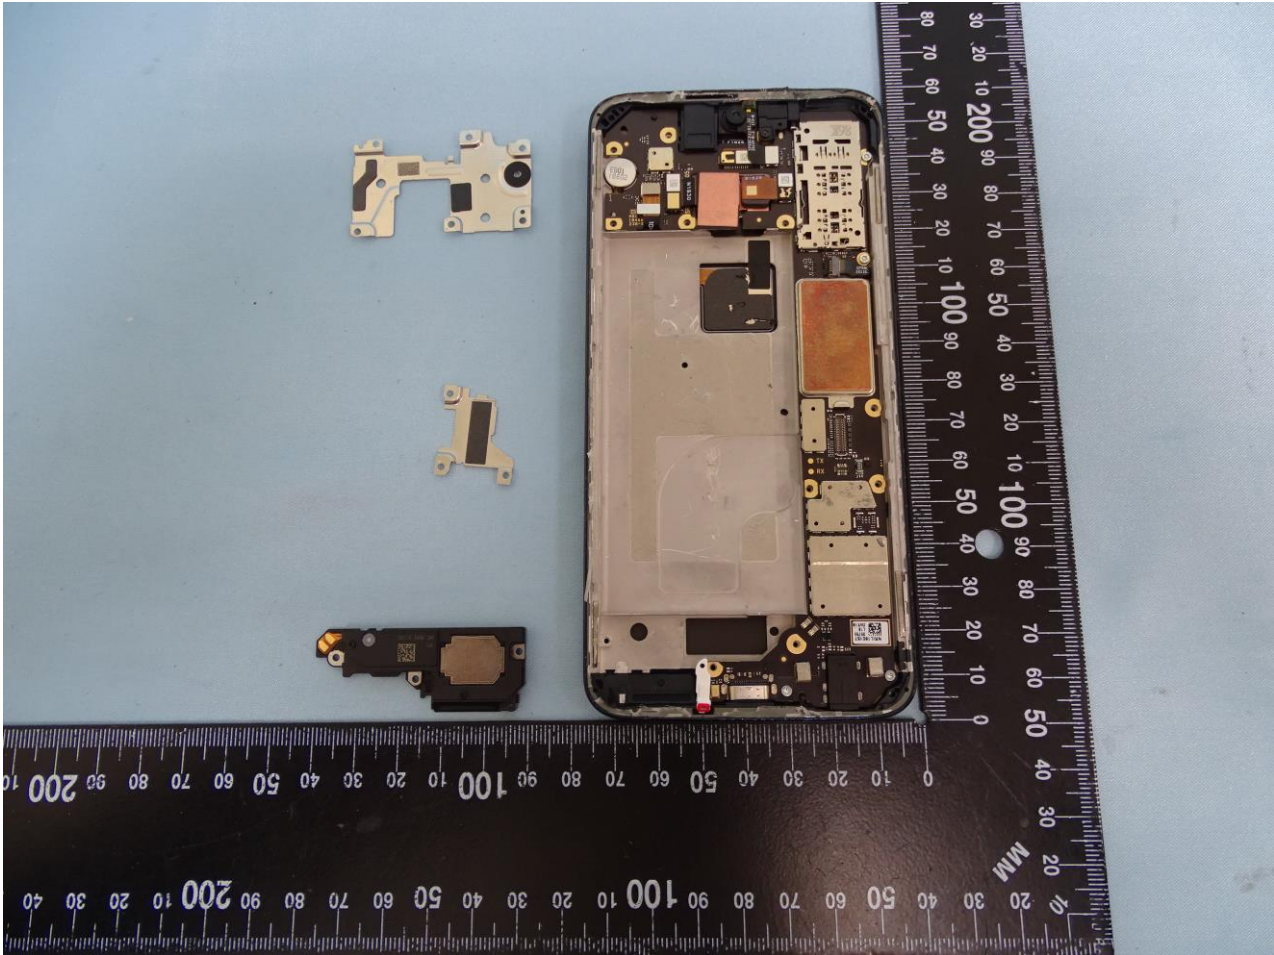

Brand Name: Motorola / Model Name: XT1965-2