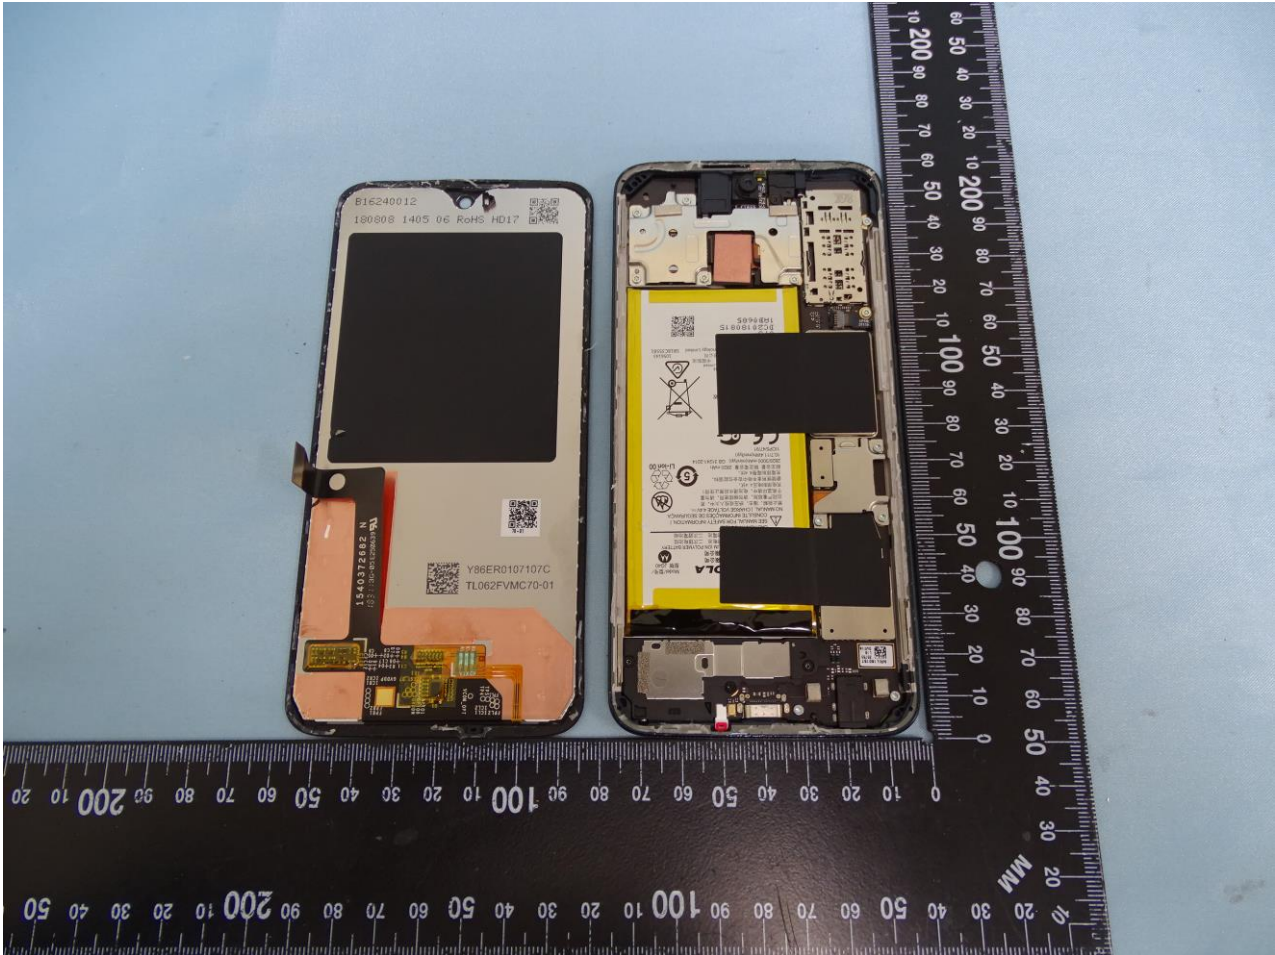

3. Internal Photograph of EUT

Brand Name: Motorola / Model Name: XT1965-2

Brand Name: Motorola / Model Name: XT1965-2

Brand Name: Motorola / Model Name: XT1965-2

Brand Name: Motorola / Model Name: XT1965-2