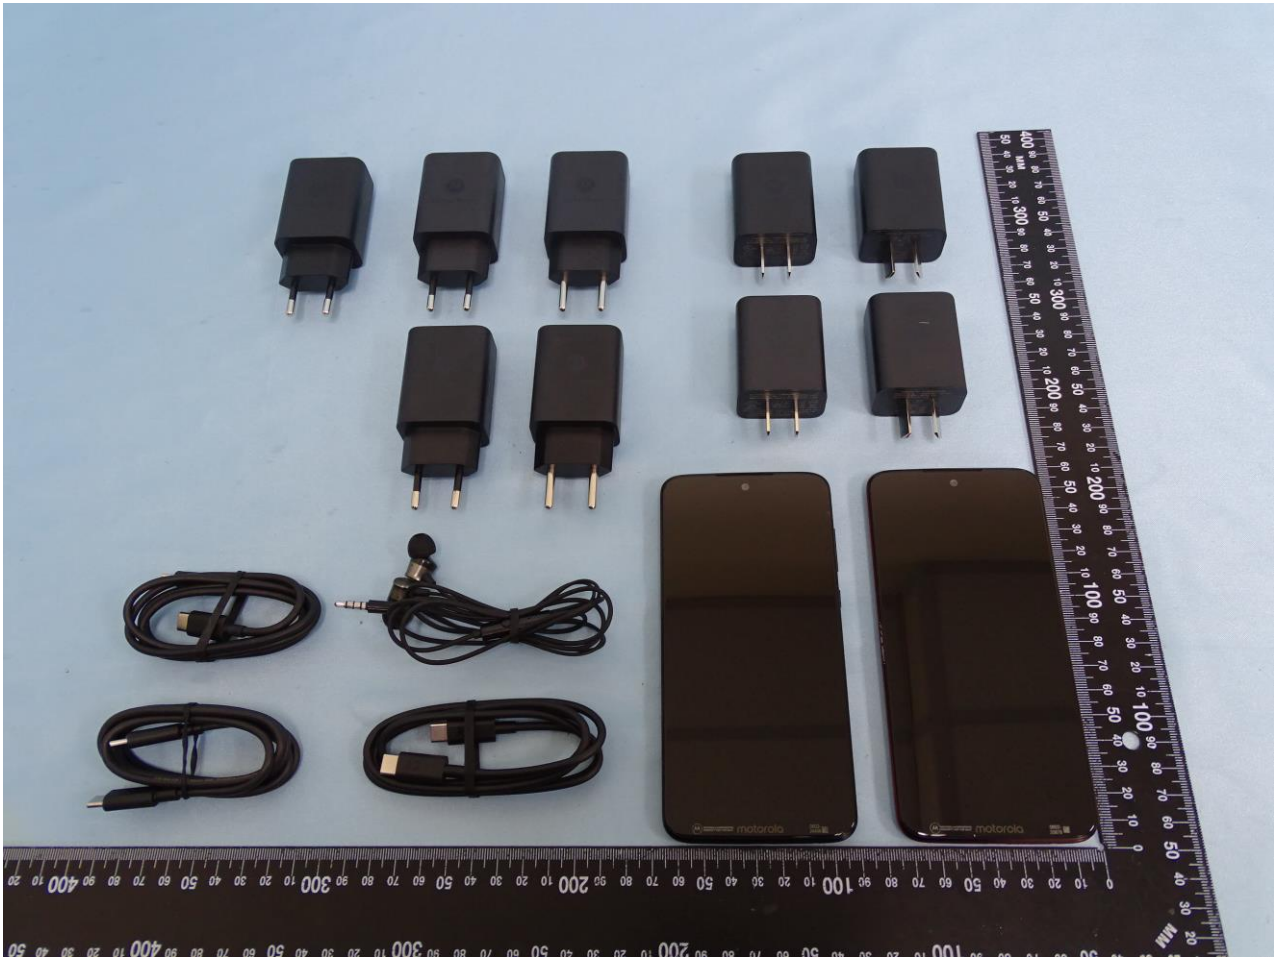

Brand Name: Motorola / Model Name: XT1965-2