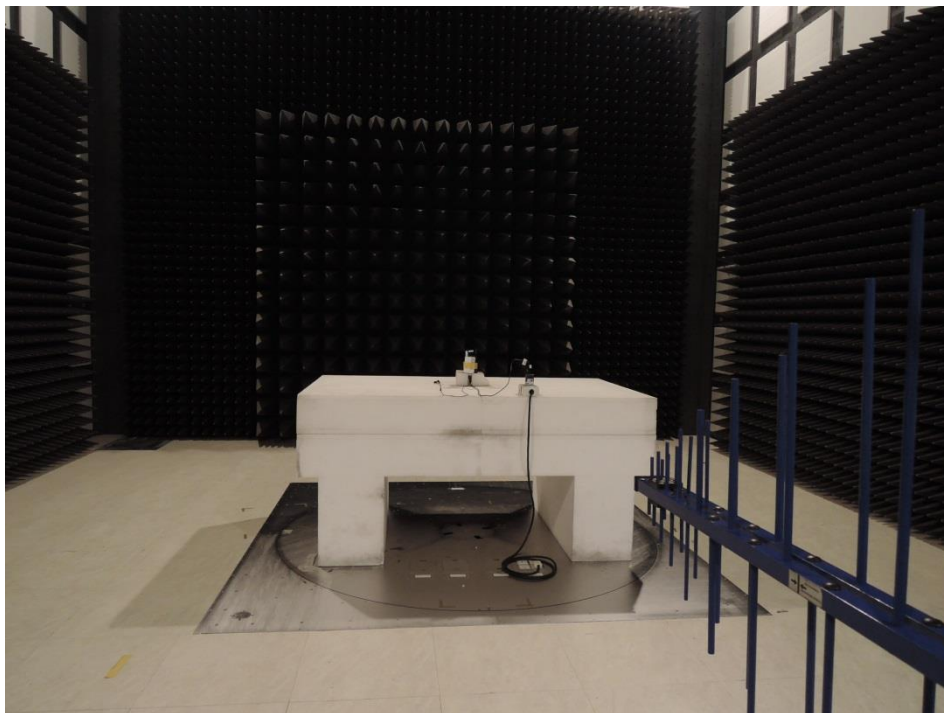

**Short-Term Confidentiality Requested
RF NFC Test Setup Photos**

<Conducted Emission>

Remote View

Rear View

<Radiated Emission>

From 9 kHz ~ 30 MHz

From 30 MHz ~ 1 GHz

—————THE END—————