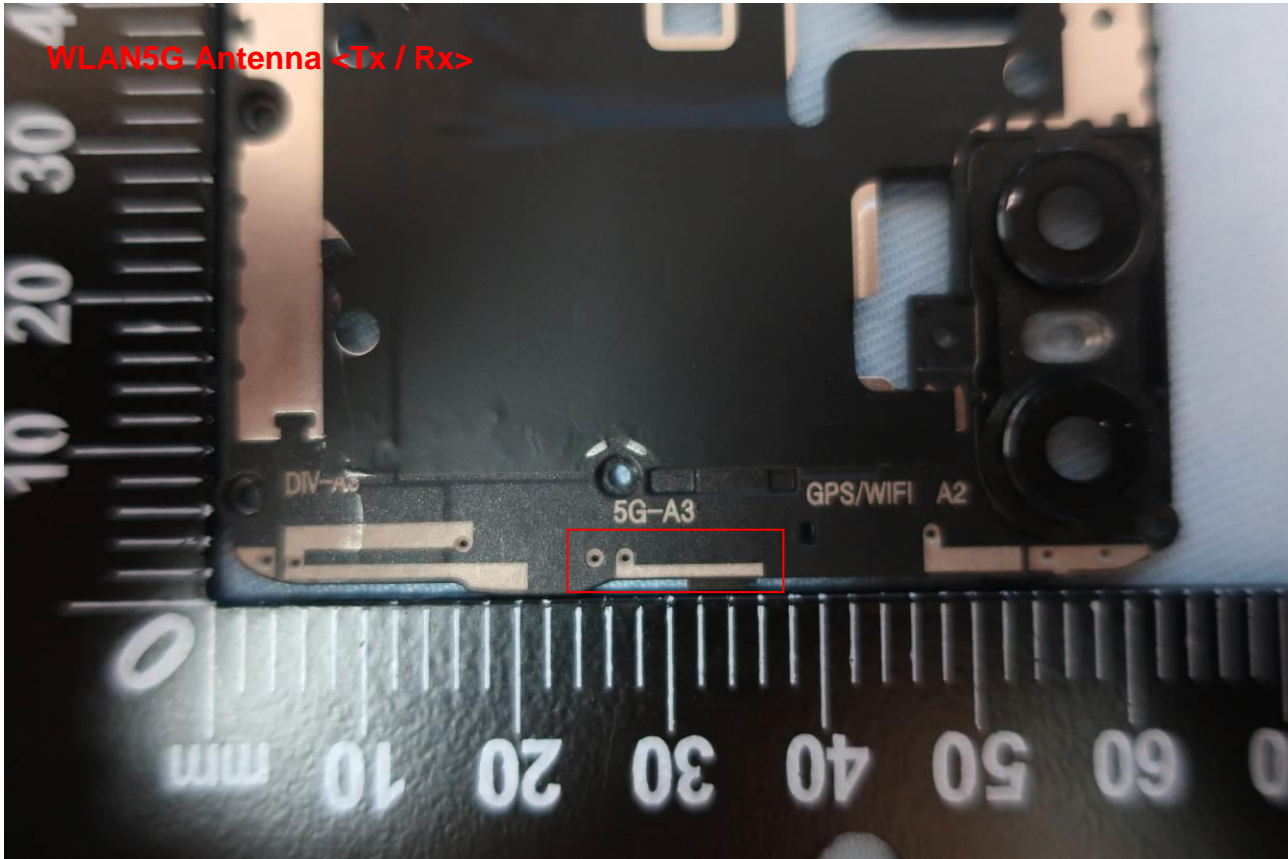

Brand Name: Motorola; Model Name: XT1941-5, XT1941-3

WWAN Main Antenna <Tx / Rx>

Brand Name: Motorola; Model Name: XT1941-5, XT1941-3

Brand Name: Motorola; Model Name: XT1941-5, XT1941-3

Brand Name: Motorola; Model Name: XT1941-5, XT1941-3