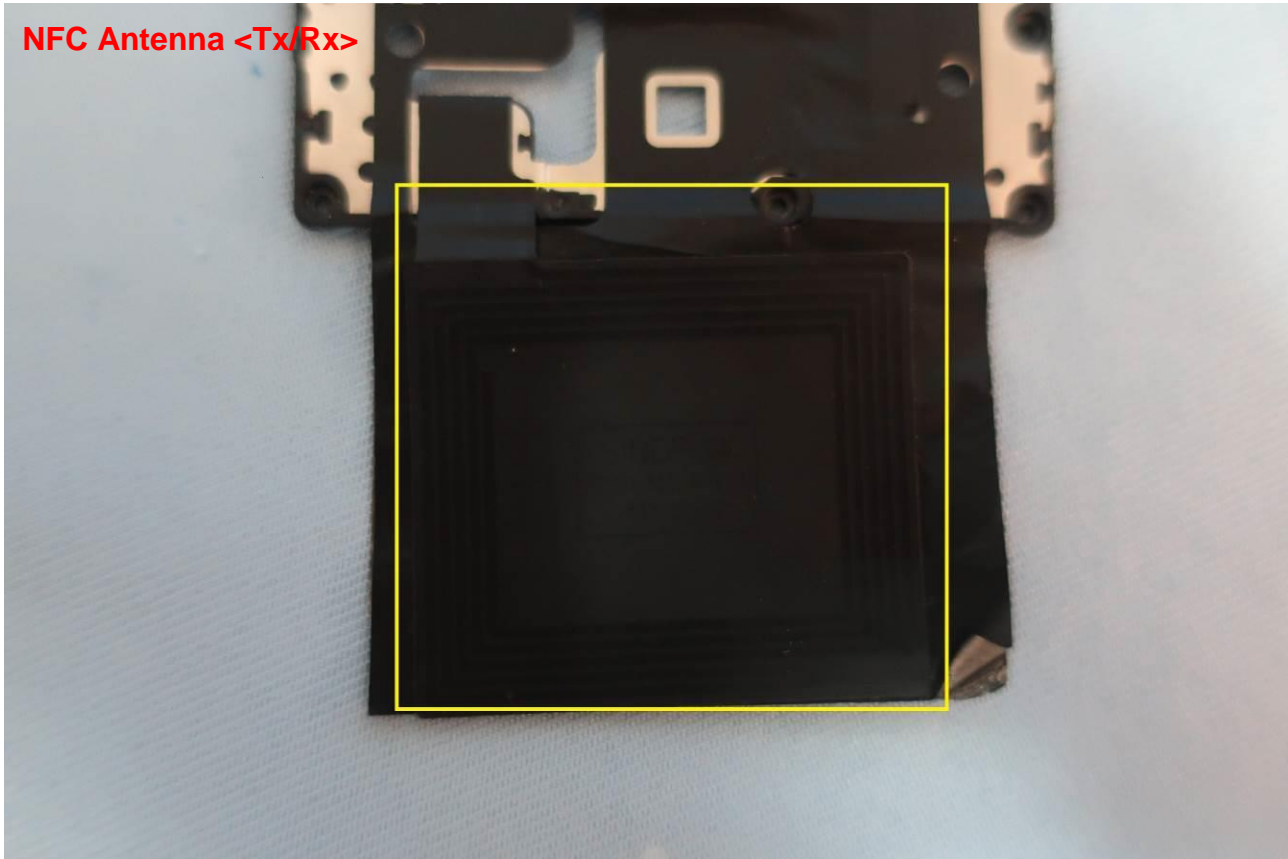

Brand Name: Motorola; Model Name: XT1941-5, XT1941-3

WWAN Main Antenna <Tx / Rx>

Brand Name: Motorola; Model Name: XT1941-5, XT1941-3

Brand Name: Motorola; Model Name: XT1941-5, XT1941-3

Brand Name: Motorola; Model Name: XT1941-5, XT1941-3