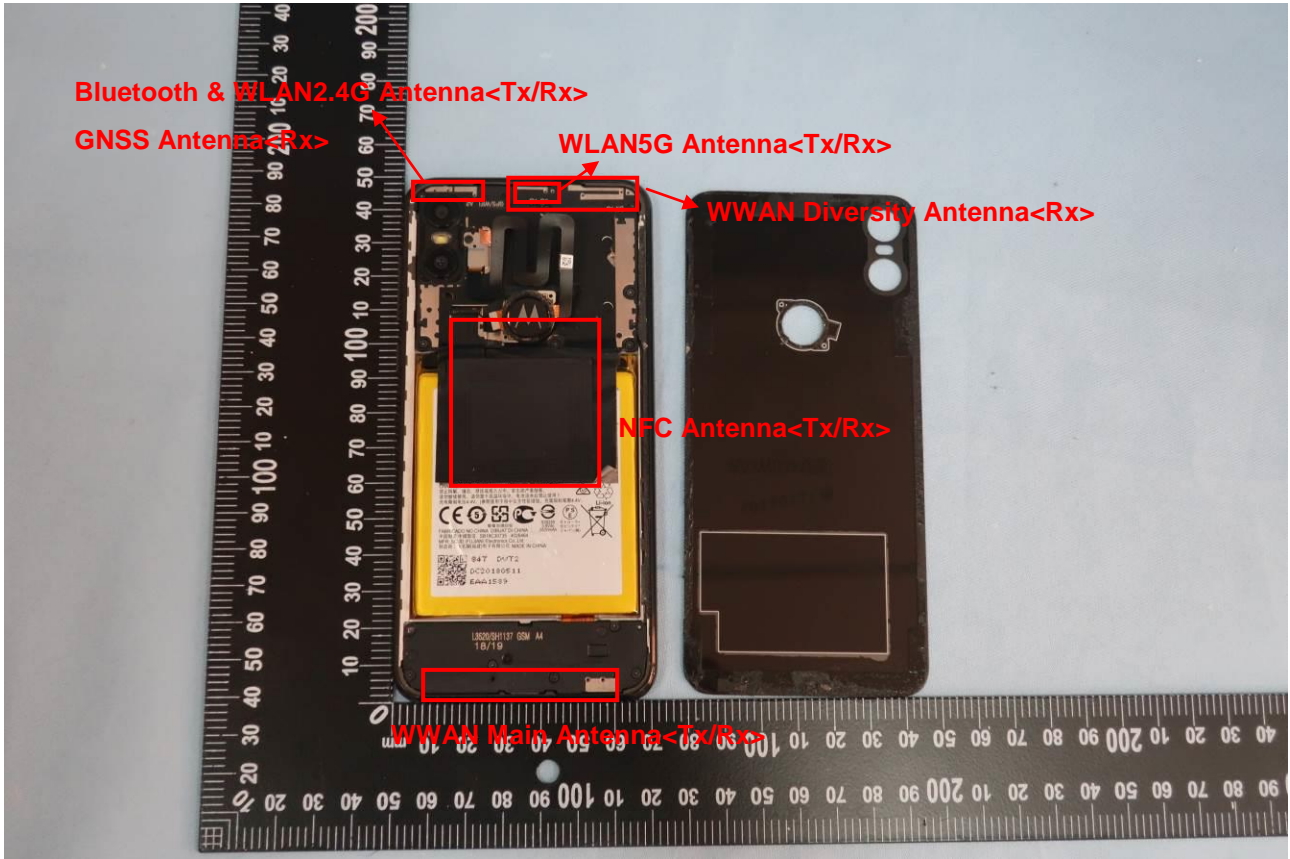

Brand Name: Motorola; Model Name: XT1941-5, XT1941-3