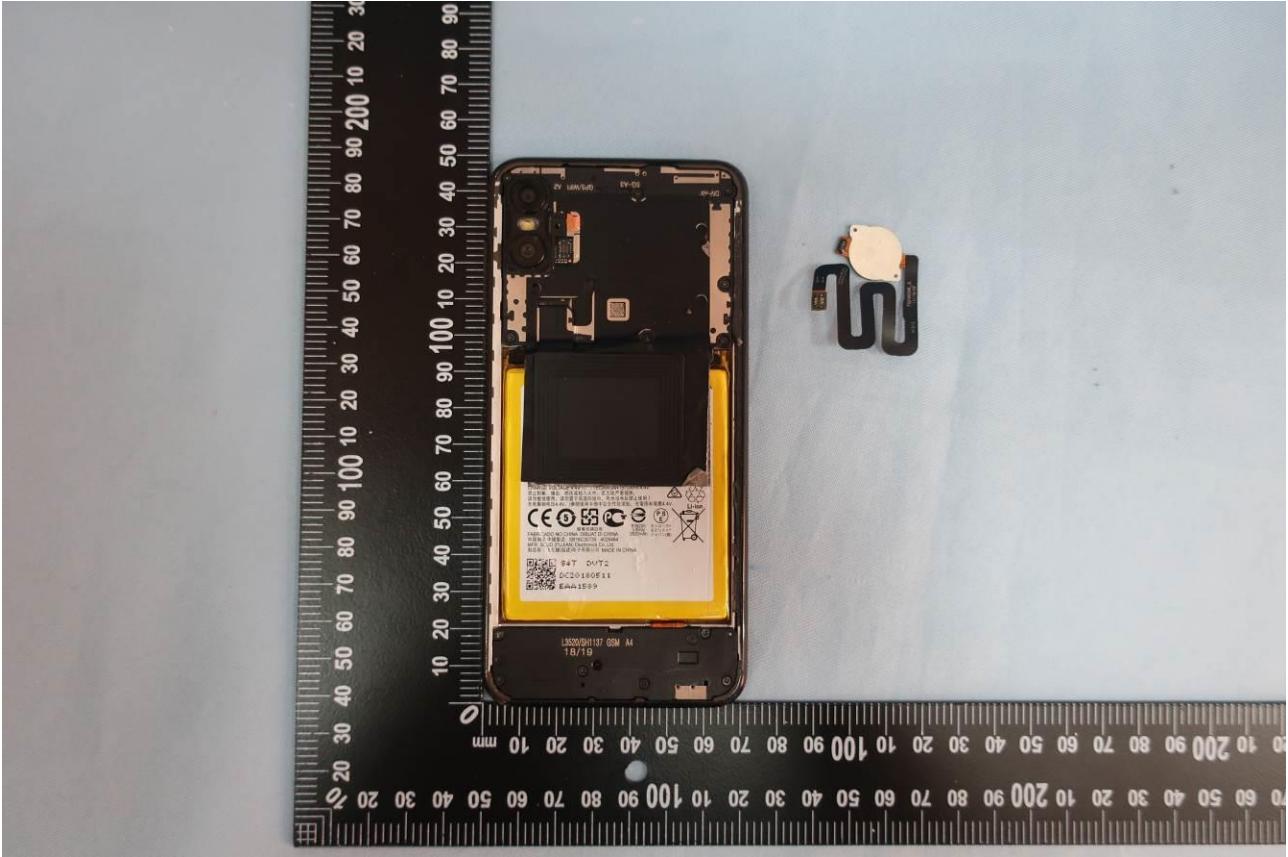

Brand Name: Motorola; Model Name: XT1941-5, XT1941-3