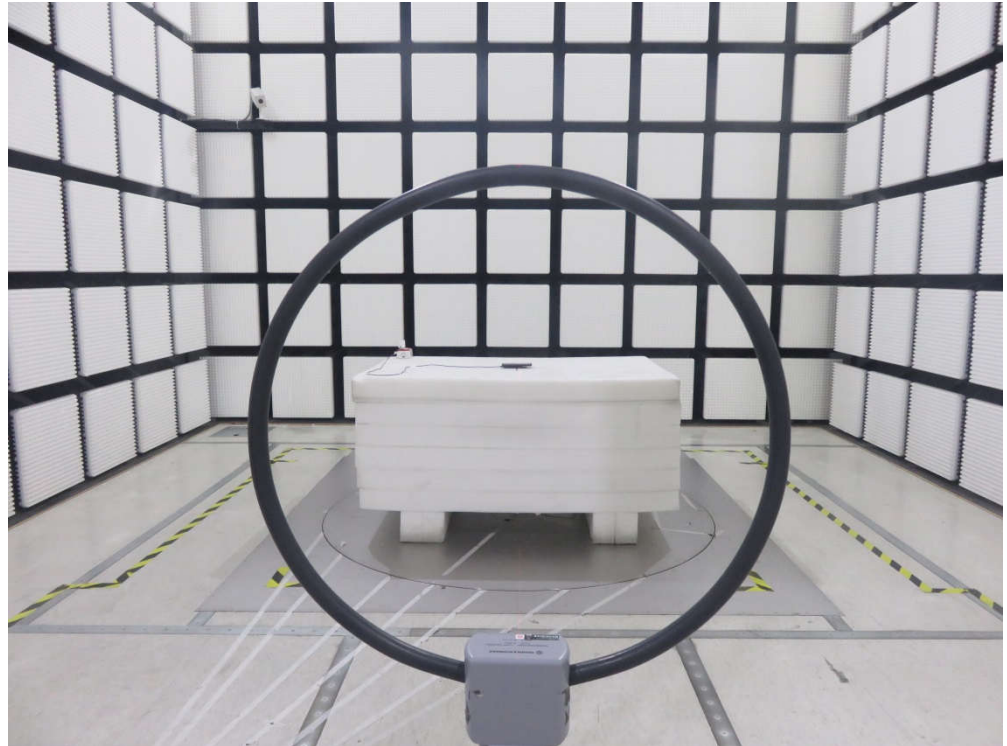

Short-Term Confidentiality Requested RF NFC Test Setup Photos

<Conducted Emission>

Mode 2

Remote View

Rear View

<Radiated Emission>

WPC Charging Mode

From 9kHz~30MHz