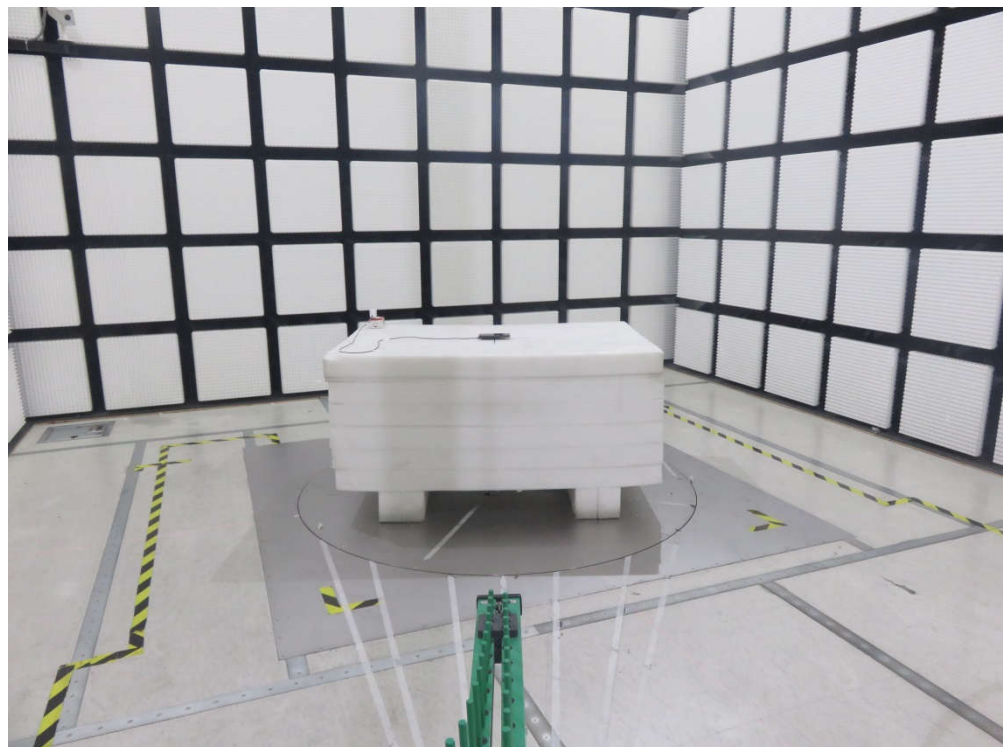

From 30MHz~1GHz