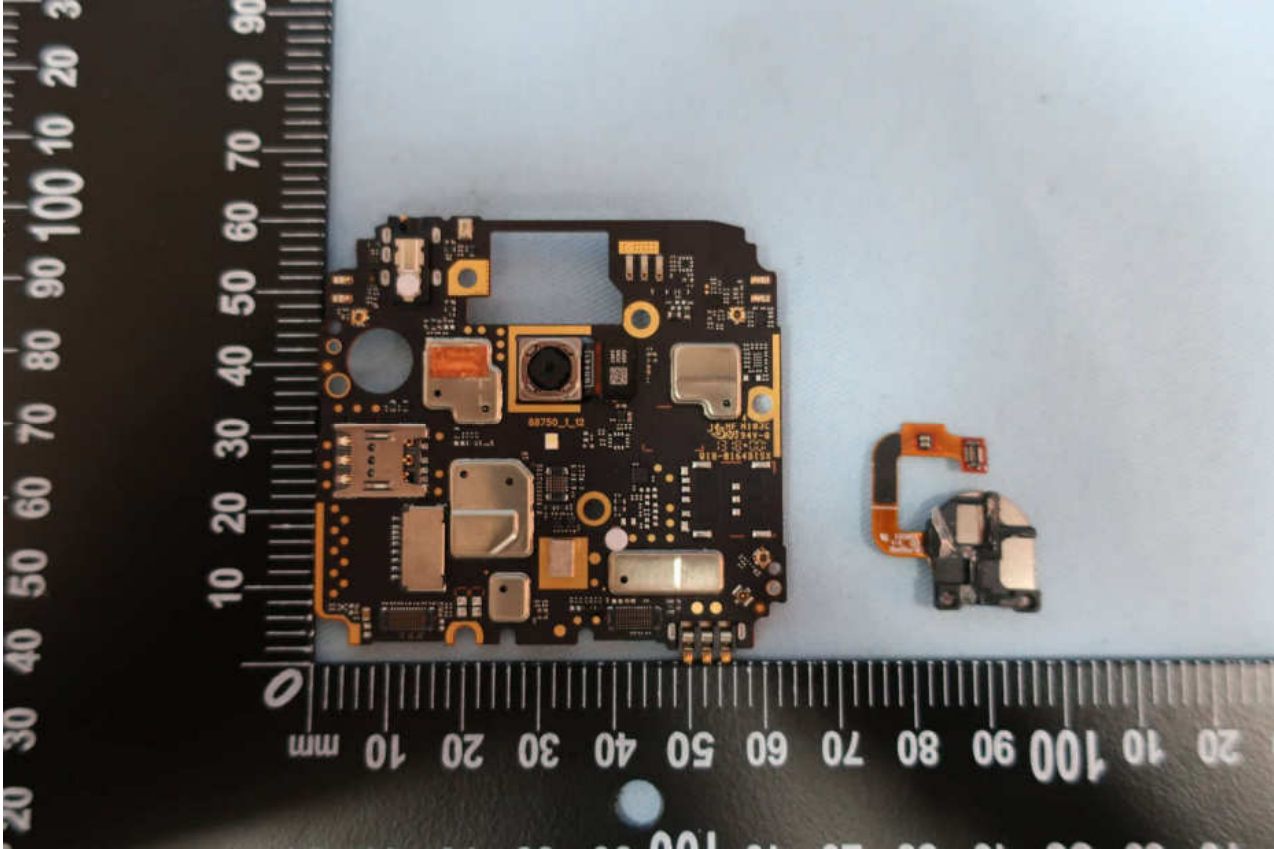

Brand Name: Motorola / Model Name: XT1920-18, XT1920-19

WWAN Main Antenna <Tx / Rx>

Brand Name: Motorola / Model Name: XT1920-18, XT1920-19

Brand Name: Motorola / Model Name: XT1920-18, XT1920-19

Brand Name: Motorola / Model Name: XT1920-18, XT1920-19

Brand Name: Motorola / Model Name: XT1920-18, XT1920-19

Brand Name: Motorola / Model Name: XT1920-18, XT1920-19

Brand Name: Motorola / Model Name: XT1920-18, XT1920-19

Brand Name: Motorola / Model Name: XT1920-18, XT1920-19