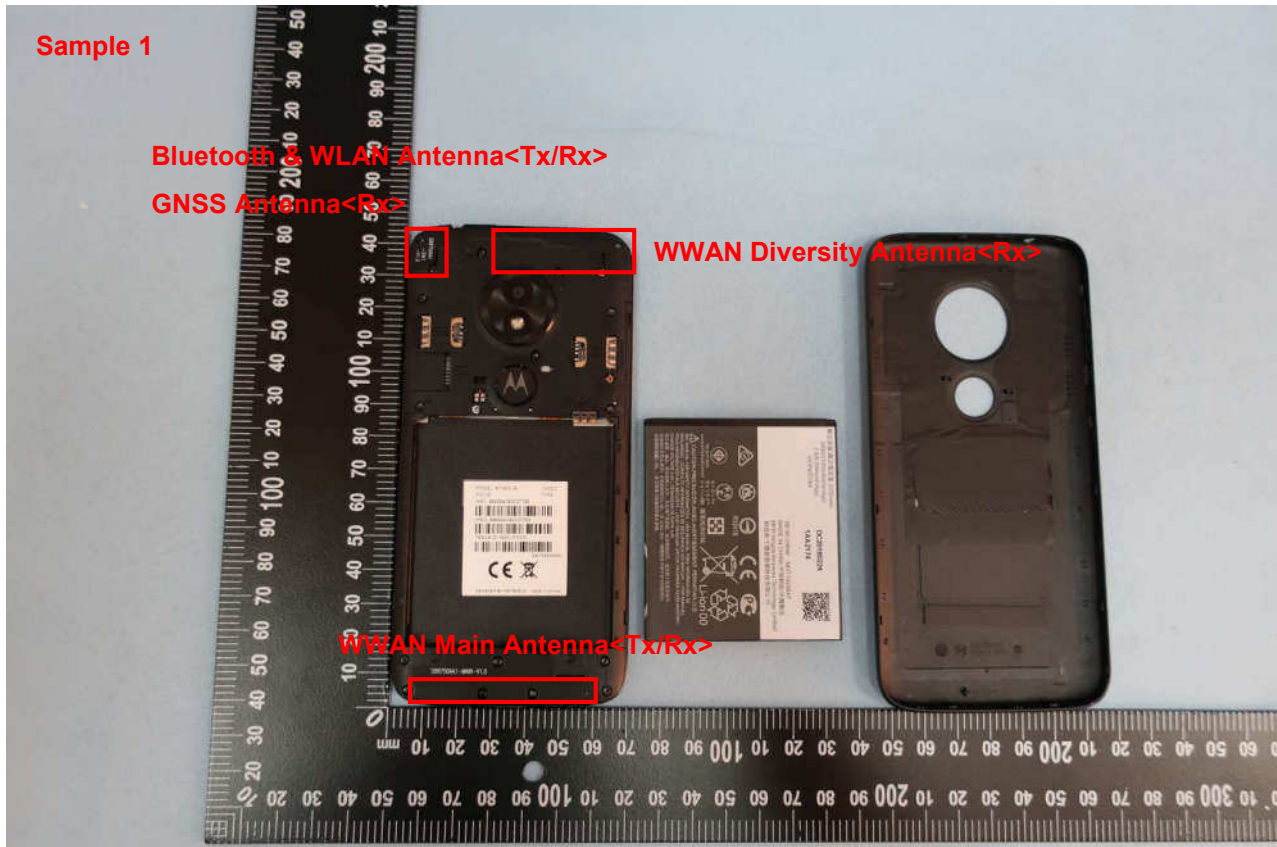

3. Internal Photograph of EUT

Brand Name: Motorola / Model Name: XT1920-18, XT1920-19

Brand Name: Motorola / Model Name: XT1920-18, XT1920-19

Brand Name: Motorola / Model Name: XT1920-18, XT1920-19

Brand Name: Motorola / Model Name: XT1920-18, XT1920-19

Brand Name: Motorola / Model Name: XT1920-18, XT1920-19

Brand Name: Motorola / Model Name: XT1920-18, XT1920-19

Brand Name: Motorola / Model Name: XT1920-18, XT1920-19

Brand Name: Motorola / Model Name: XT1920-18, XT1920-19