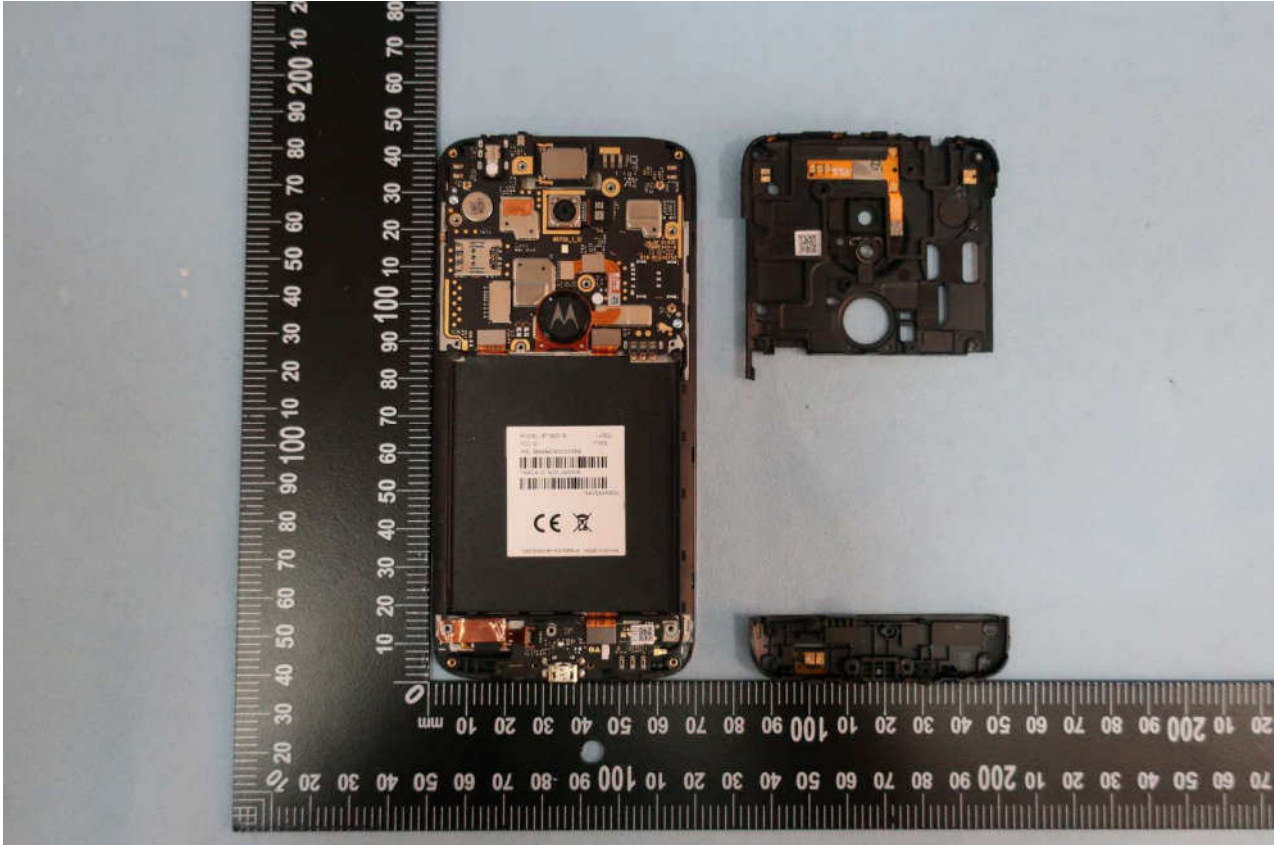

Brand Name: Motorola / Model Name: XT1920-18, XT1920-19

WWAN Main Antenna <Tx / Rx>

Brand Name: Motorola / Model Name: XT1920-18, XT1920-19

Brand Name: Motorola / Model Name: XT1920-18, XT1920-19

Brand Name: Motorola / Model Name: XT1920-18, XT1920-19