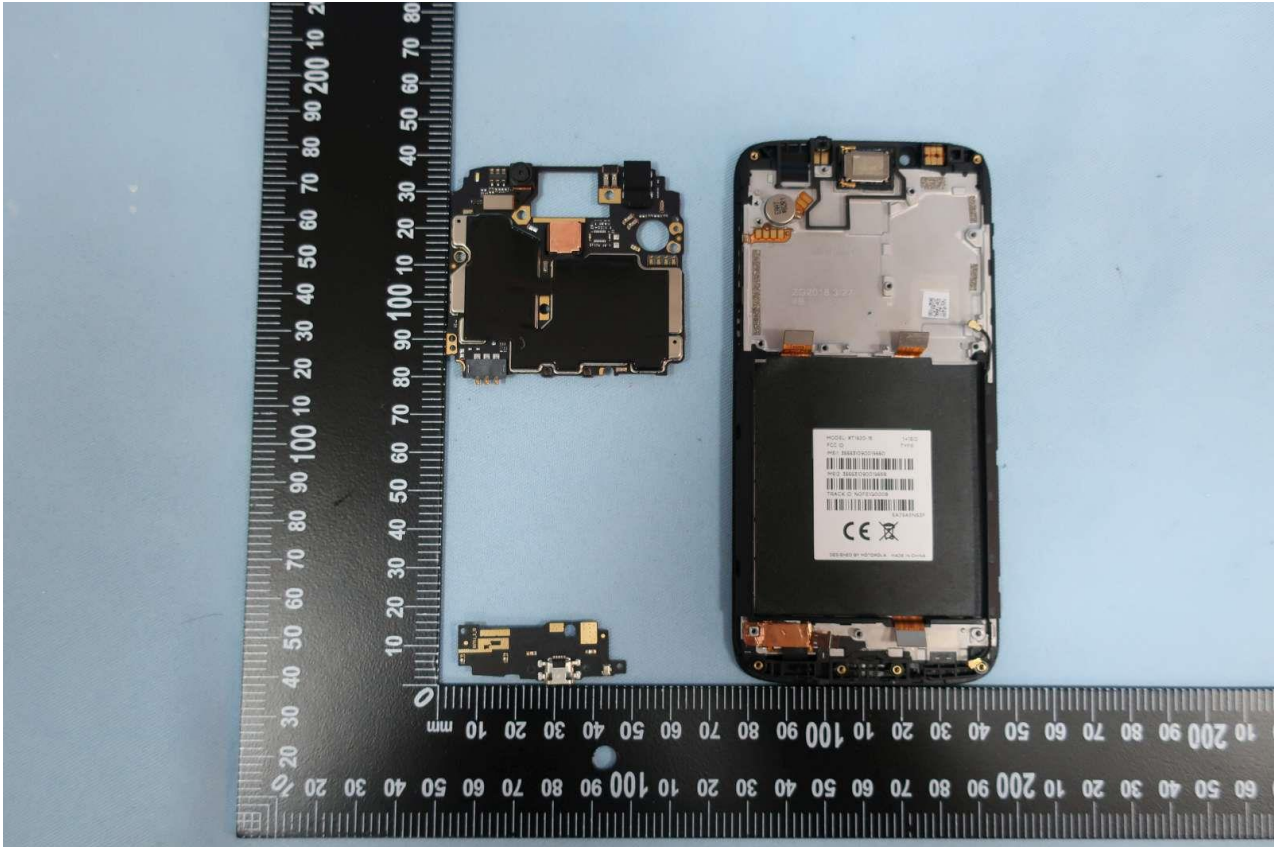

3. Internal Photograph of EUT

Brand Name: Motorola / Model Name: XT1920-16

Brand Name: Motorola / Model Name: XT1920-16

Brand Name: Motorola / Model Name: XT1920-16

Brand Name: Motorola / Model Name: XT1920-16

Brand Name: Motorola / Model Name: XT1920-16

Brand Name: Motorola / Model Name: XT1920-16

Brand Name: Motorola / Model Name: XT1920-16

Brand Name: Motorola / Model Name: XT1920-16

Brand Name: Motorola / Model Name: XT1920-16