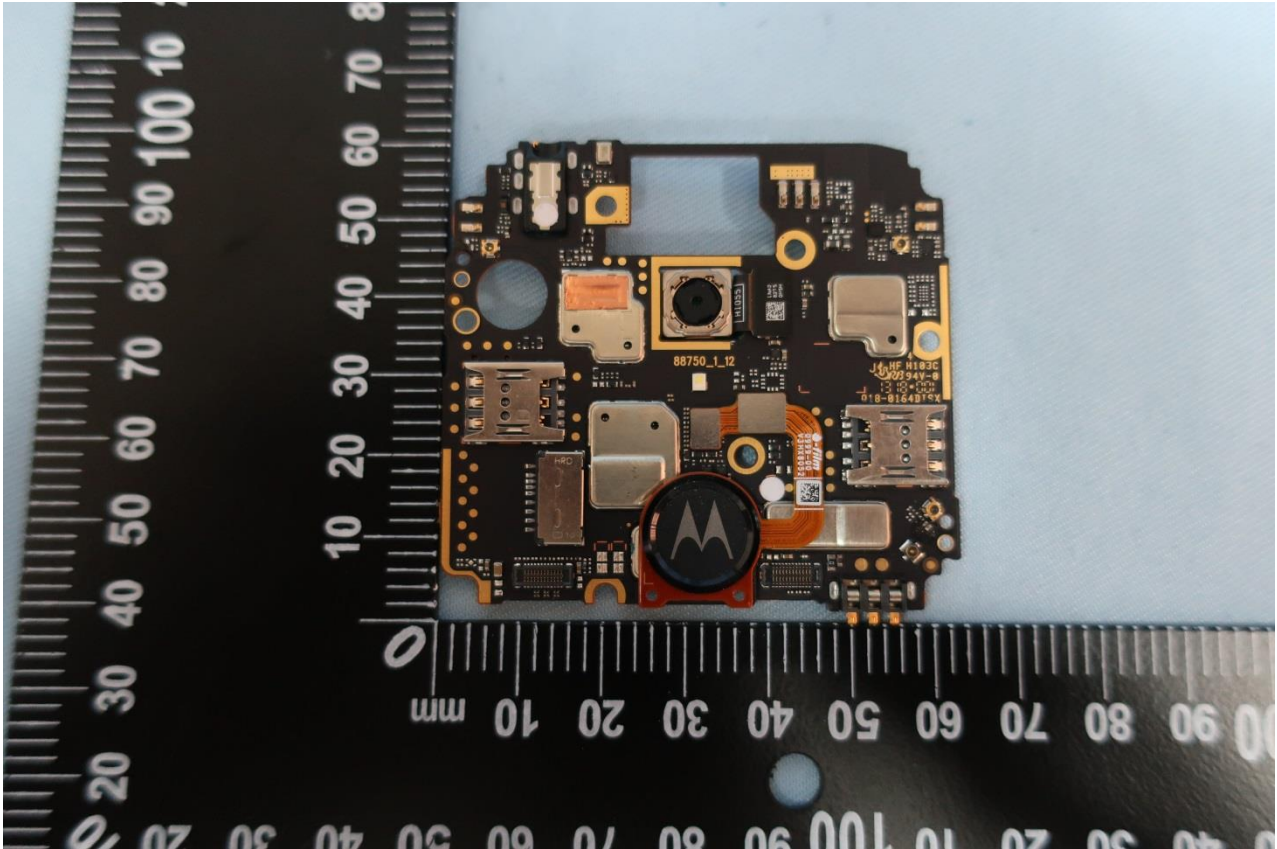

3. Internal Photograph of EUT

Brand Name: Motorola / Model Name: XT1920-16

Brand Name: Motorola / Model Name: XT1920-16

Brand Name: Motorola / Model Name: XT1920-16

Brand Name: Motorola / Model Name: XT1920-16

Brand Name: Motorola / Model Name: XT1920-16

Brand Name: Motorola / Model Name: XT1920-16

Brand Name: Motorola / Model Name: XT1920-16

Brand Name: Motorola / Model Name: XT1920-16

Brand Name: Motorola / Model Name: XT1920-16