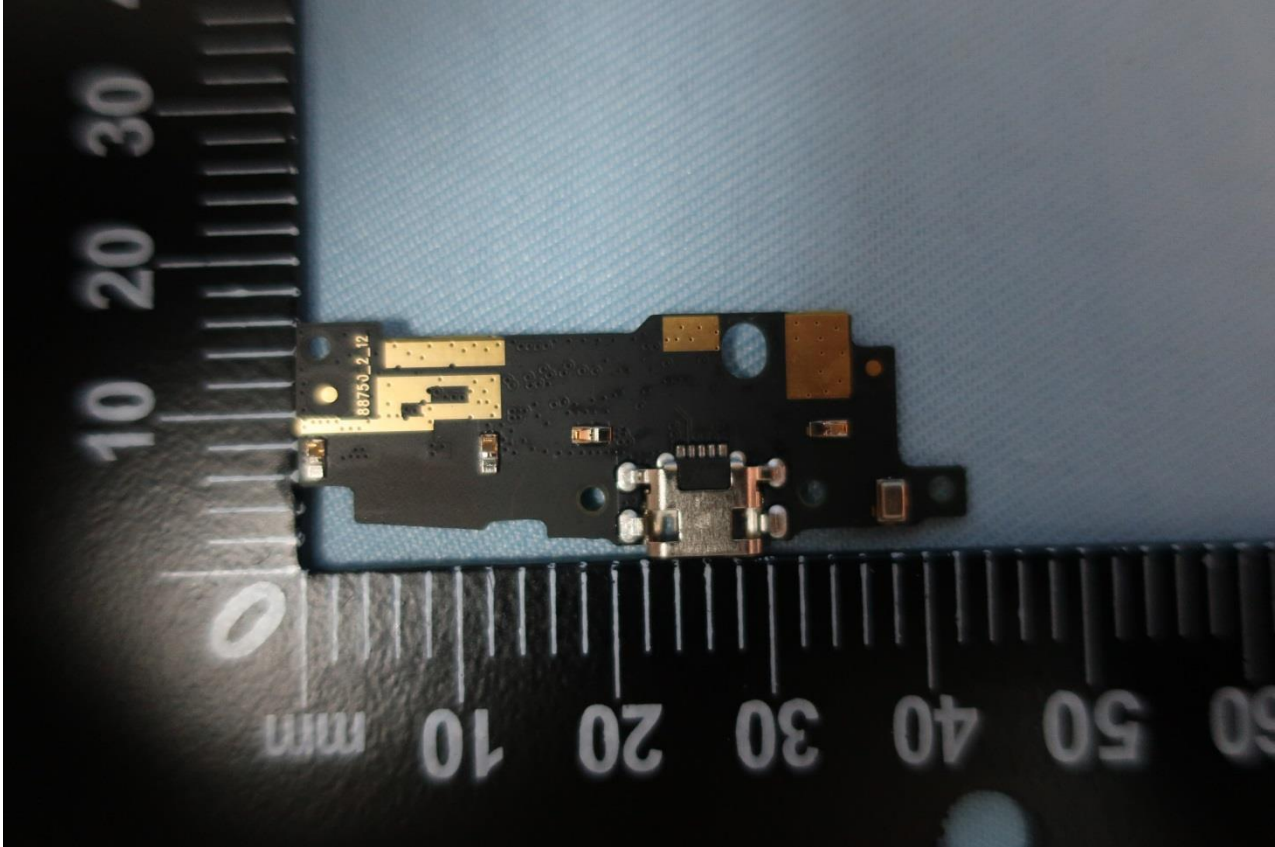

3. Internal Photograph of EUT

Brand Name: Motorola / Model Name: XT1920-16

Brand Name: Motorola / Model Name: XT1920-16

Brand Name: Motorola / Model Name: XT1920-16

Brand Name: Motorola / Model Name: XT1920-16

Brand Name: Motorola / Model Name: XT1920-16

Brand Name: Motorola / Model Name: XT1920-16

Brand Name: Motorola / Model Name: XT1920-16

Brand Name: Motorola / Model Name: XT1920-16

Brand Name: Motorola / Model Name: XT1920-16