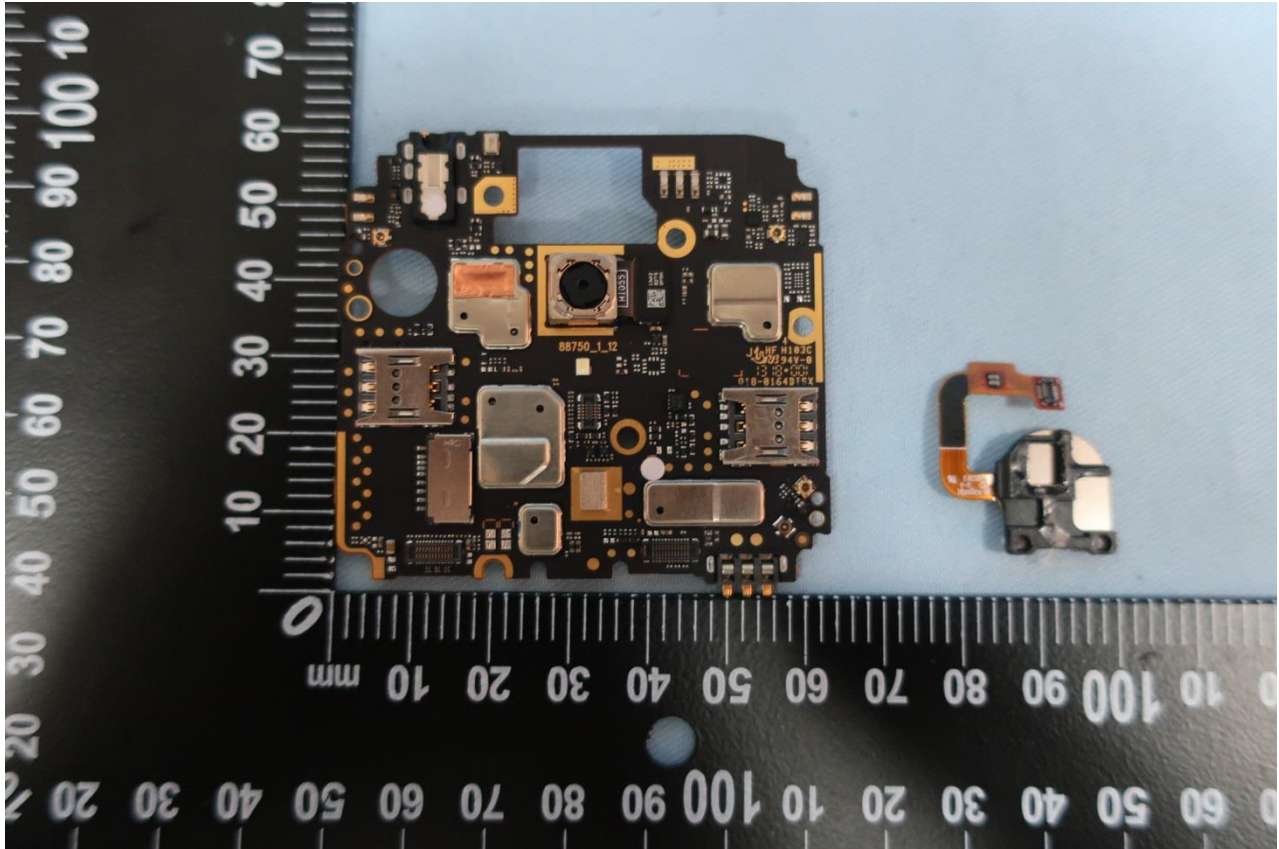

3. Internal Photograph of EUT

Brand Name: Motorola / Model Name: XT1920-16

Brand Name: Motorola / Model Name: XT1920-16

Brand Name: Motorola / Model Name: XT1920-16

Brand Name: Motorola / Model Name: XT1920-16

Brand Name: Motorola / Model Name: XT1920-16

Brand Name: Motorola / Model Name: XT1920-16

Brand Name: Motorola / Model Name: XT1920-16

Brand Name: Motorola / Model Name: XT1920-16

Brand Name: Motorola / Model Name: XT1920-16