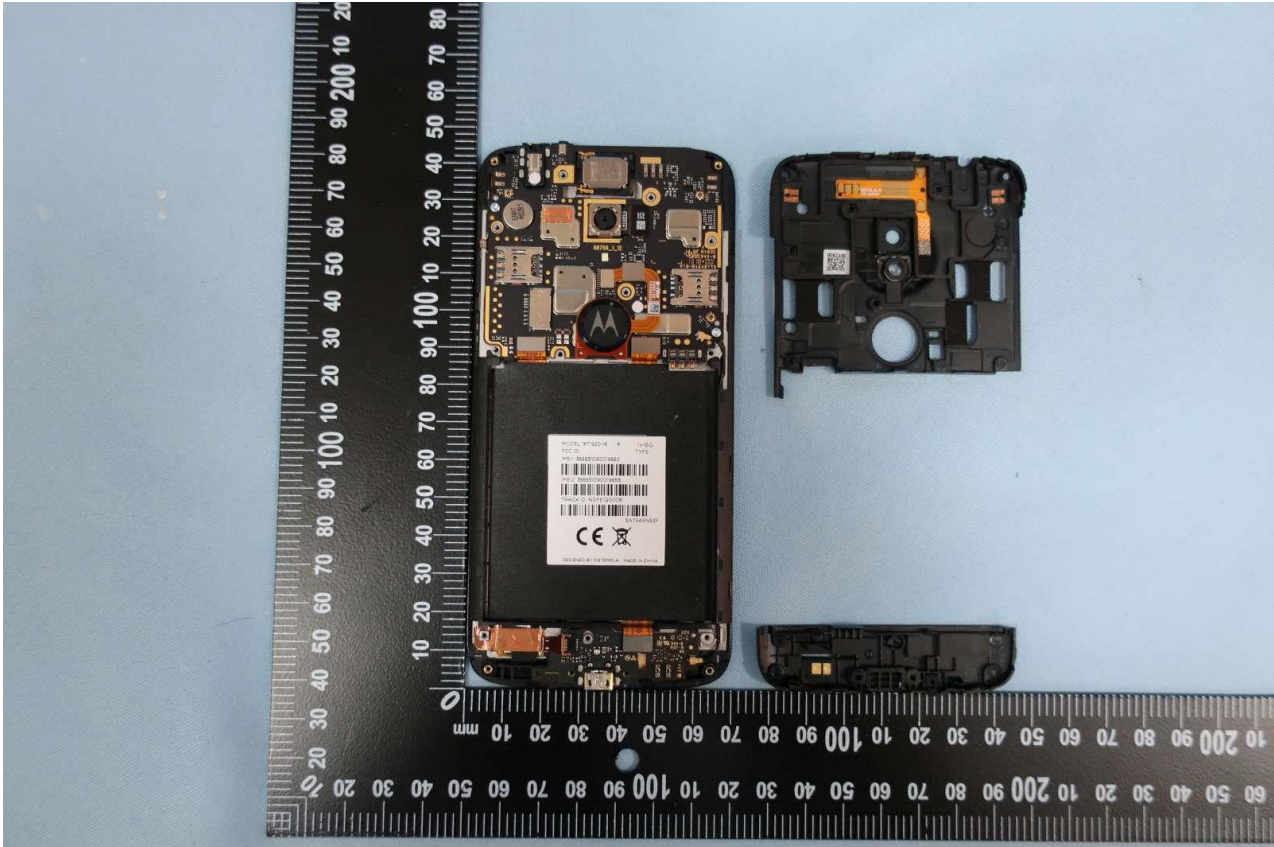

3. Internal Photograph of EUT

Brand Name: Motorola / Model Name: XT1920-16

Brand Name: Motorola / Model Name: XT1920-16

Brand Name: Motorola / Model Name: XT1920-16

Brand Name: Motorola / Model Name: XT1920-16

Brand Name: Motorola / Model Name: XT1920-16

Brand Name: Motorola / Model Name: XT1920-16

Brand Name: Motorola / Model Name: XT1920-16

Brand Name: Motorola / Model Name: XT1920-16

Brand Name: Motorola / Model Name: XT1920-16