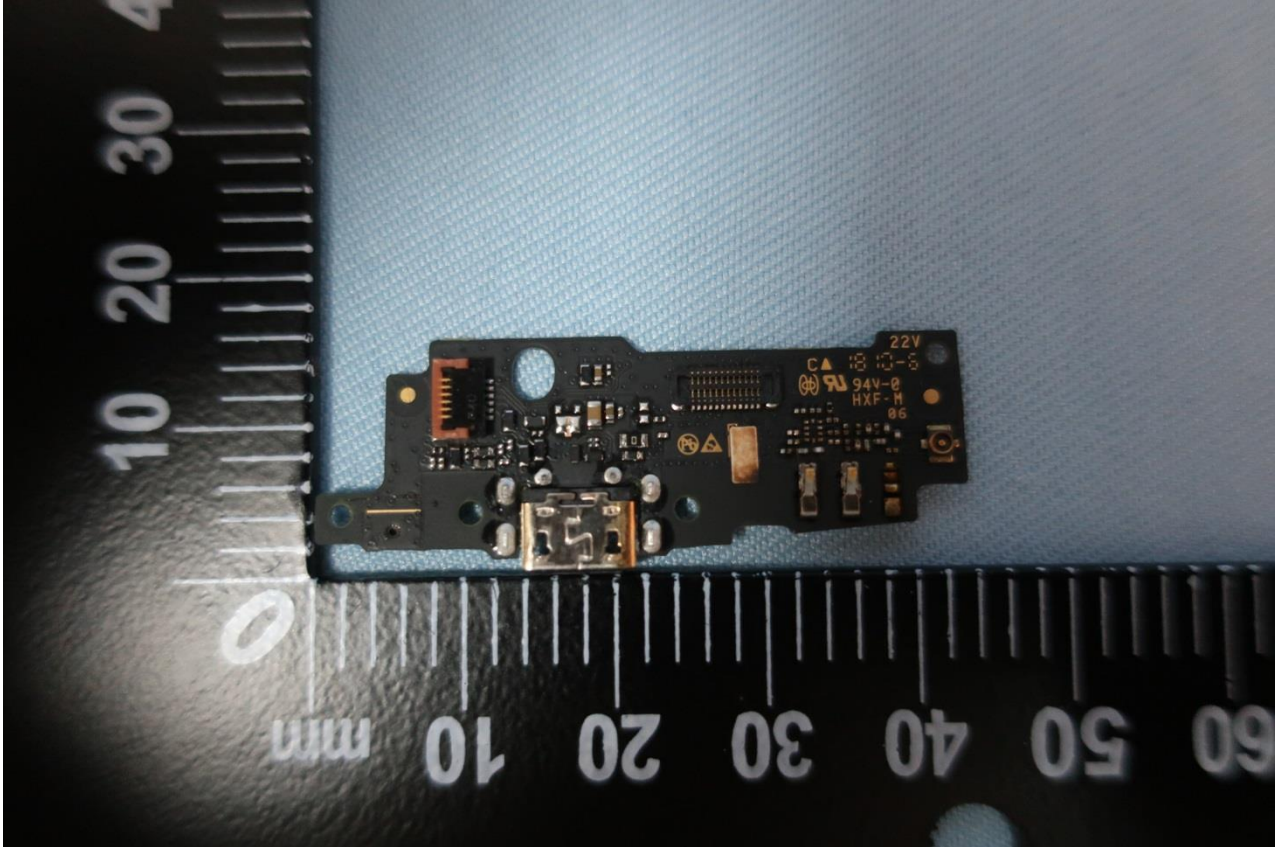

3. Internal Photograph of EUT

Brand Name: Motorola / Model Name: XT1920-16

Brand Name: Motorola / Model Name: XT1920-16

Brand Name: Motorola / Model Name: XT1920-16

Brand Name: Motorola / Model Name: XT1920-16

Brand Name: Motorola / Model Name: XT1920-16

Brand Name: Motorola / Model Name: XT1920-16

Brand Name: Motorola / Model Name: XT1920-16

Brand Name: Motorola / Model Name: XT1920-16

Brand Name: Motorola / Model Name: XT1920-16