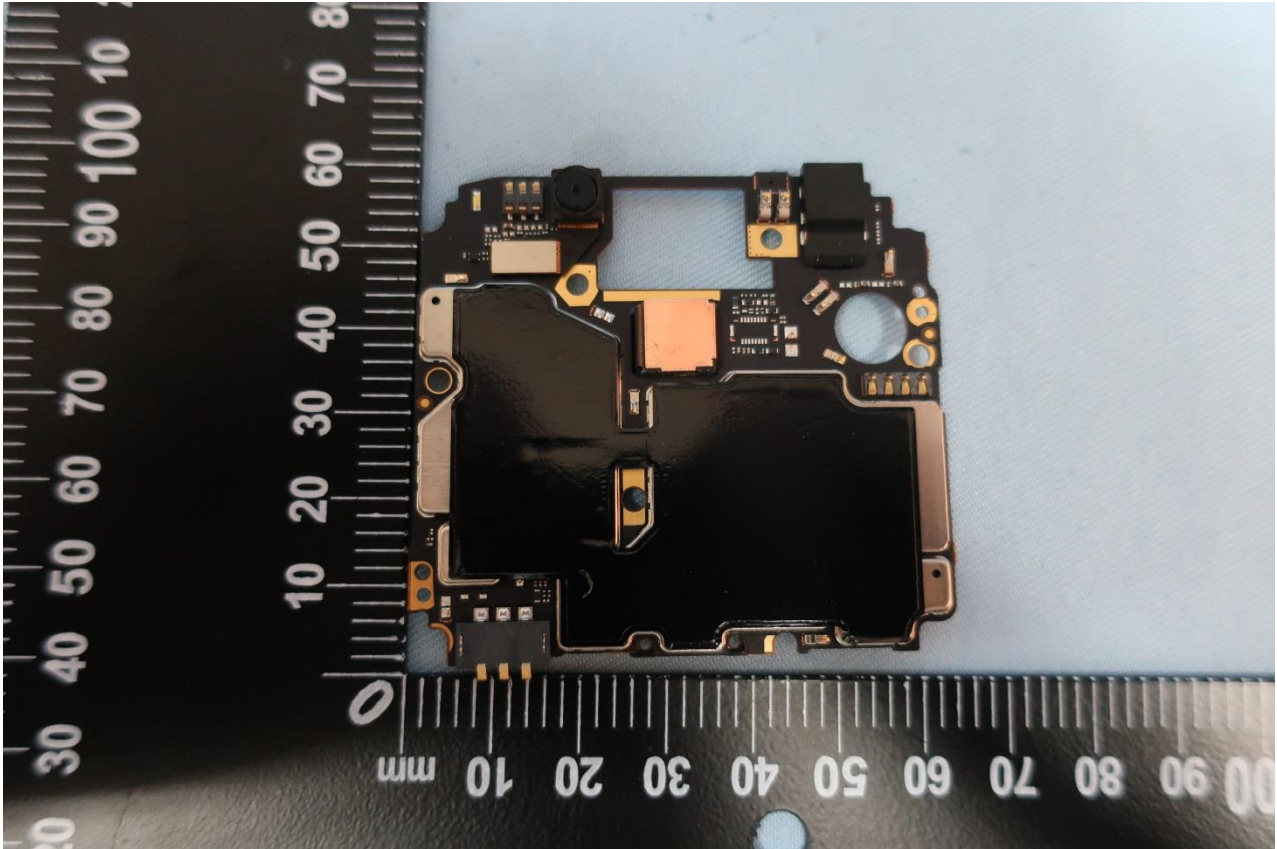

3. Internal Photograph of EUT

Brand Name: Motorola / Model Name: XT1920-16

Brand Name: Motorola / Model Name: XT1920-16

Brand Name: Motorola / Model Name: XT1920-16

Brand Name: Motorola / Model Name: XT1920-16

Brand Name: Motorola / Model Name: XT1920-16

Brand Name: Motorola / Model Name: XT1920-16

Brand Name: Motorola / Model Name: XT1920-16

Brand Name: Motorola / Model Name: XT1920-16

Brand Name: Motorola / Model Name: XT1920-16