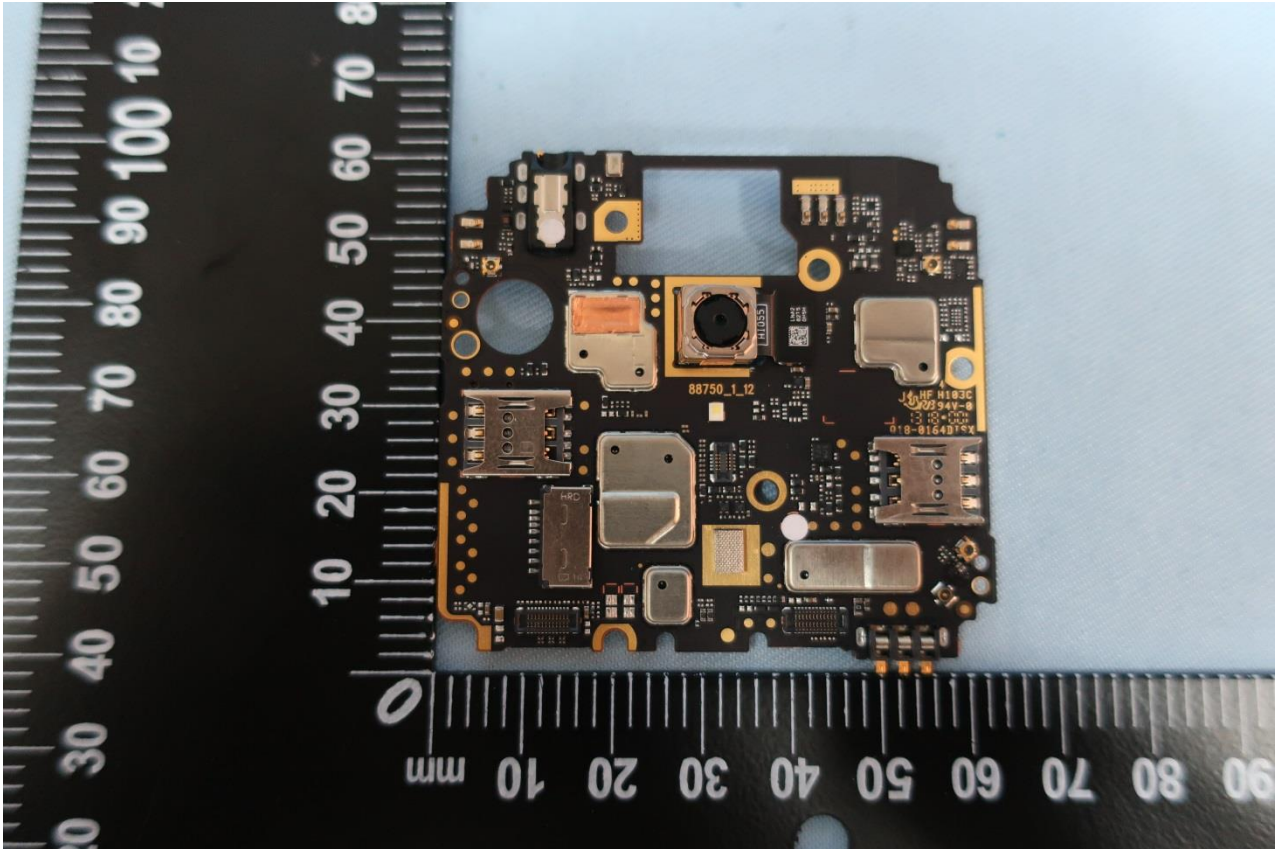

3. Internal Photograph of EUT

Brand Name: Motorola / Model Name: XT1920-16

Brand Name: Motorola / Model Name: XT1920-16

Brand Name: Motorola / Model Name: XT1920-16

Brand Name: Motorola / Model Name: XT1920-16

Brand Name: Motorola / Model Name: XT1920-16

Brand Name: Motorola / Model Name: XT1920-16

Brand Name: Motorola / Model Name: XT1920-16

Brand Name: Motorola / Model Name: XT1920-16

Brand Name: Motorola / Model Name: XT1920-16