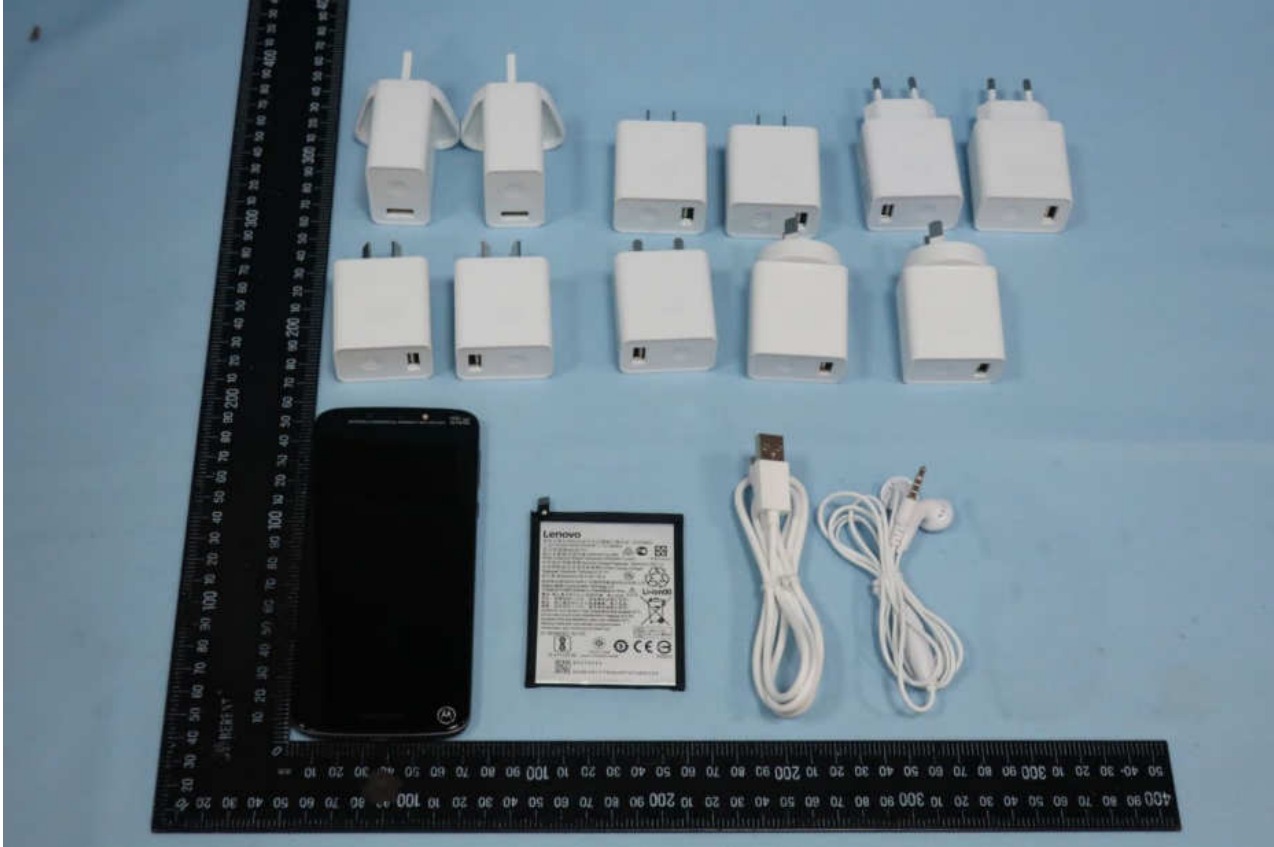

Brand Name: Motorola / Model Name: XT1944-1