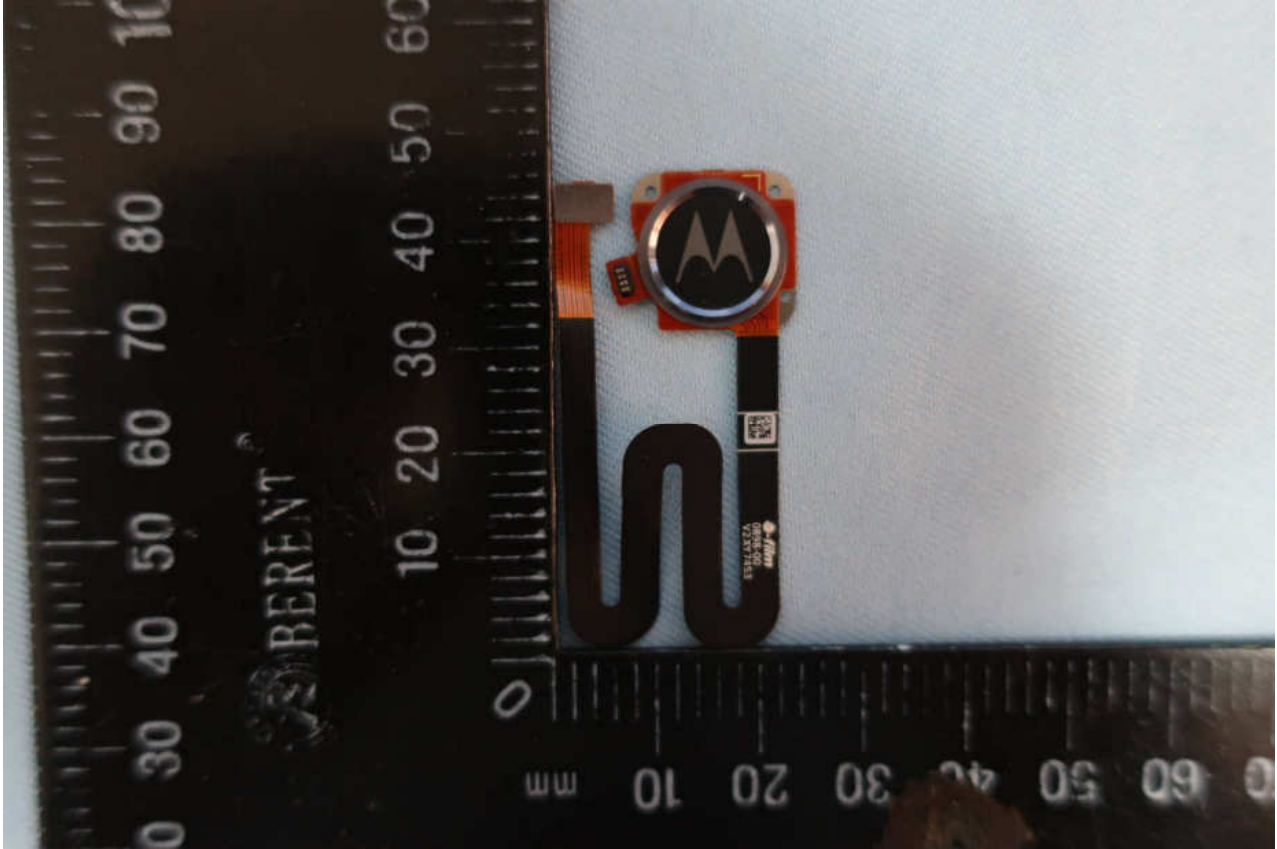

3. Internal Photograph of EUT

Brand Name: Motorola / Model Name: XT1944-2

Brand Name: Motorola / Model Name: XT1944-2

Brand Name: Motorola / Model Name: XT1944-2

Brand Name: Motorola / Model Name: XT1944-2