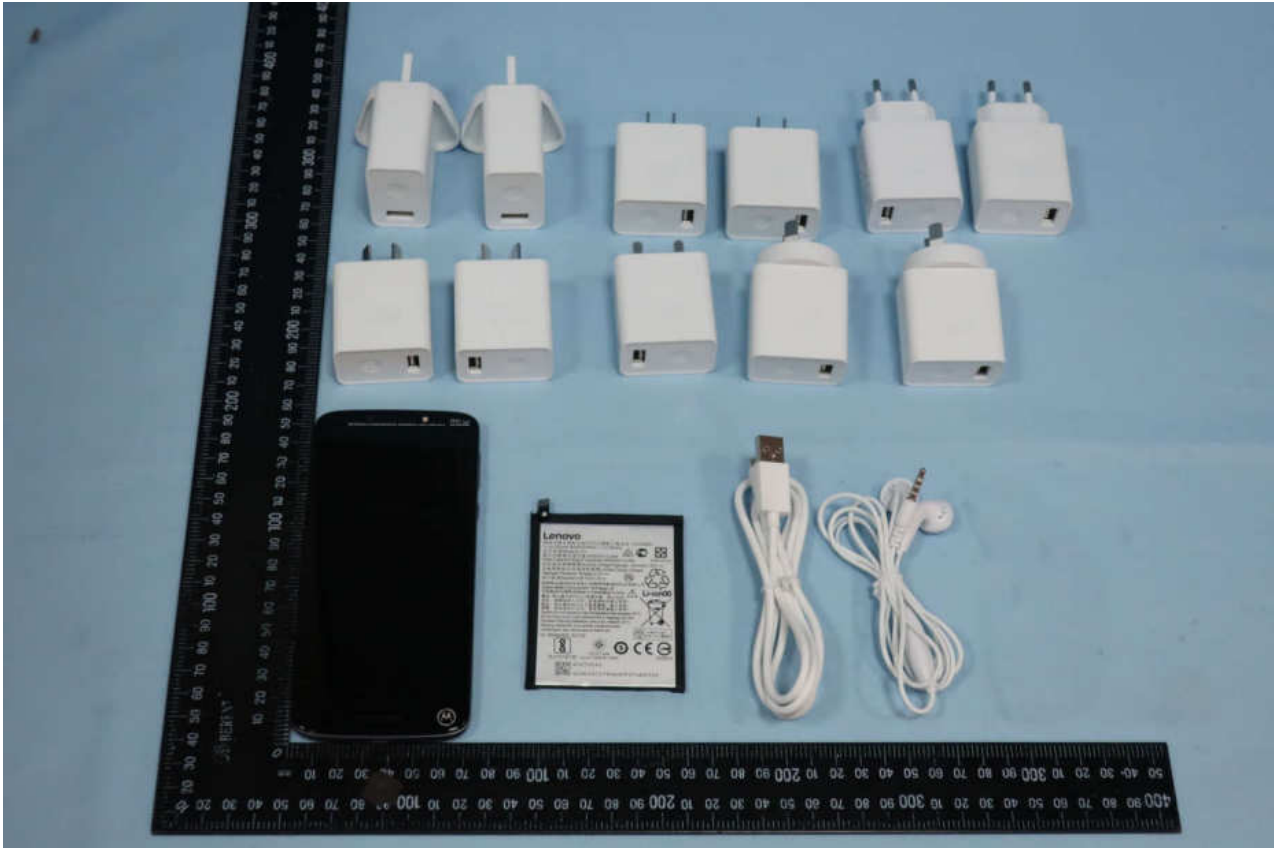

Brand Name: Motorola / Model Name: XT1944-2