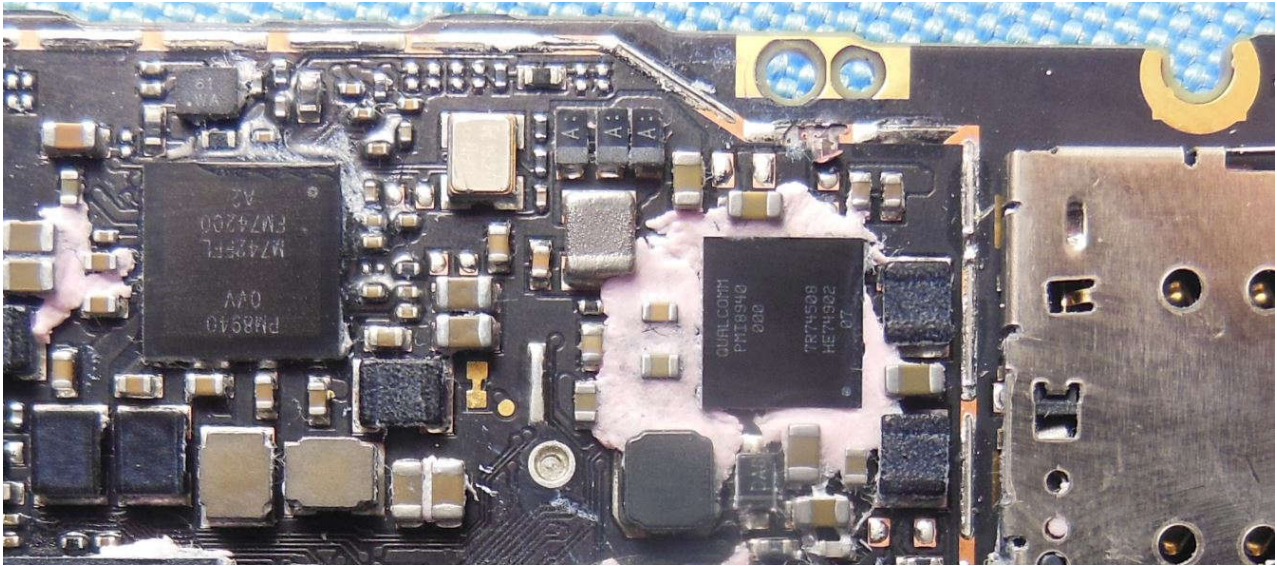

Antenna 4:

WWAN Main antenna for GSM 850/1900, CDMA BC0/BC1, WCDMA B2/4/5, LTE B2/4/5/12/13/66/71

Brand Name: Motorola / Model Name: XT1920DL

Brand Name: Motorola / Model Name: XT1920DL

Brand Name: Motorola / Model Name: XT1920DL

Brand Name: Motorola / Model Name: XT1920DL

Brand Name: Motorola / Model Name: XT1920DL

Brand Name: Motorola / Model Name: XT1920DL

Brand Name: Motorola / Model Name: XT1920DL

Brand Name: Motorola / Model Name: XT1920DL