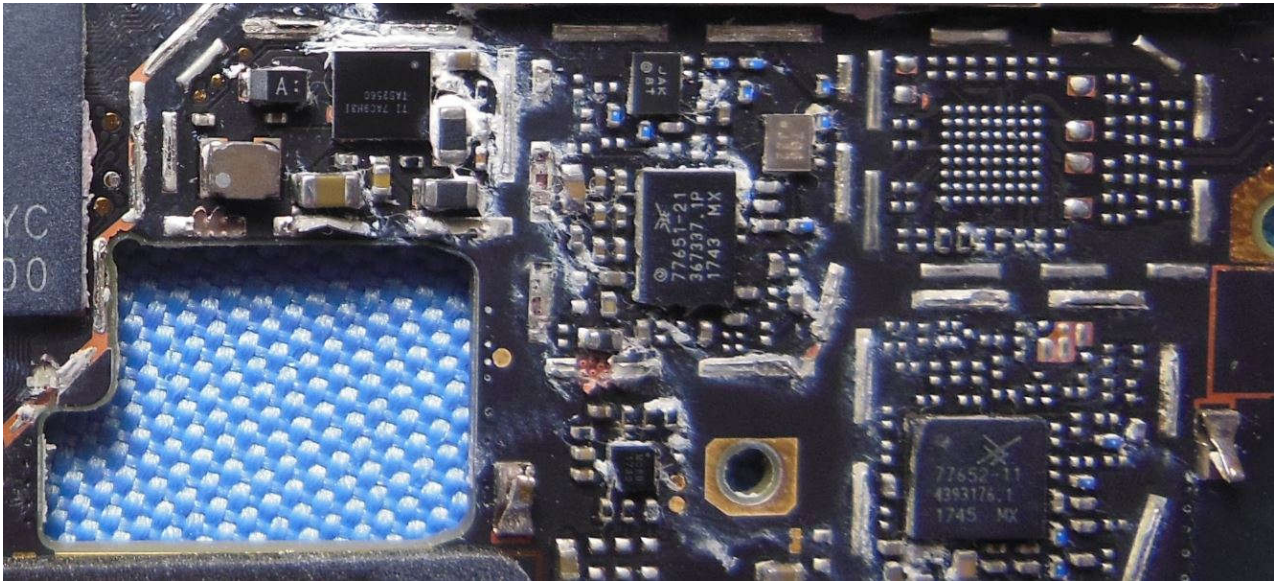

Brand Name: Motorola / Model Name: XT1920DL