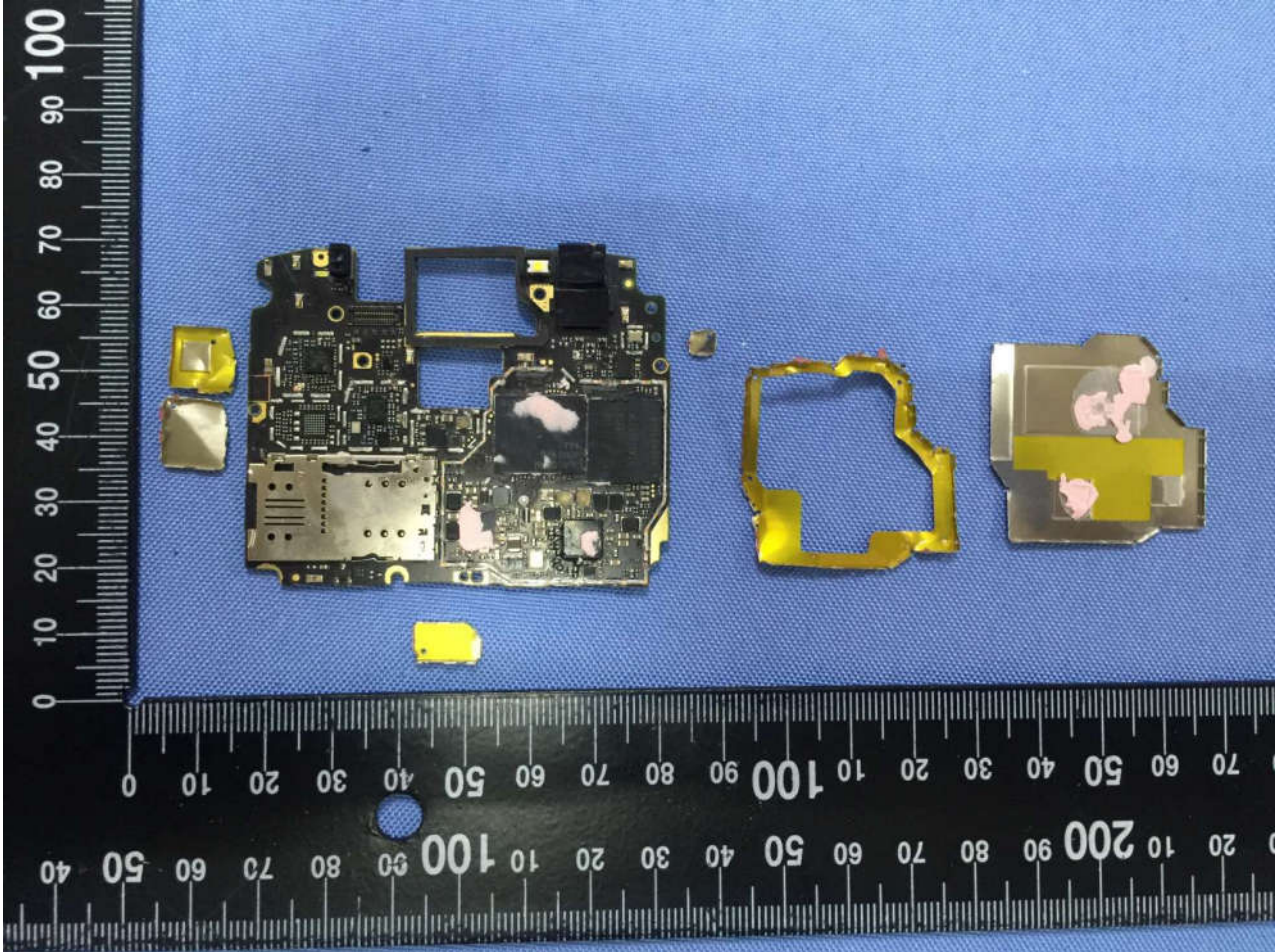

Antenna 4:

WWAN Main antenna for GSM 850/1900, CDMA BC0/BC1, WCDMA B2/4/5, LTE B2/4/5/12/13/66/71

Brand Name: Motorola / Model Name: XT1920DL

Brand Name: Motorola / Model Name: XT1920DL

Brand Name: Motorola / Model Name: XT1920DL

Brand Name: Motorola / Model Name: XT1920DL

Brand Name: Motorola / Model Name: XT1920DL

Brand Name: Motorola / Model Name: XT1920DL

Brand Name: Motorola / Model Name: XT1920DL

Brand Name: Motorola / Model Name: XT1920DL