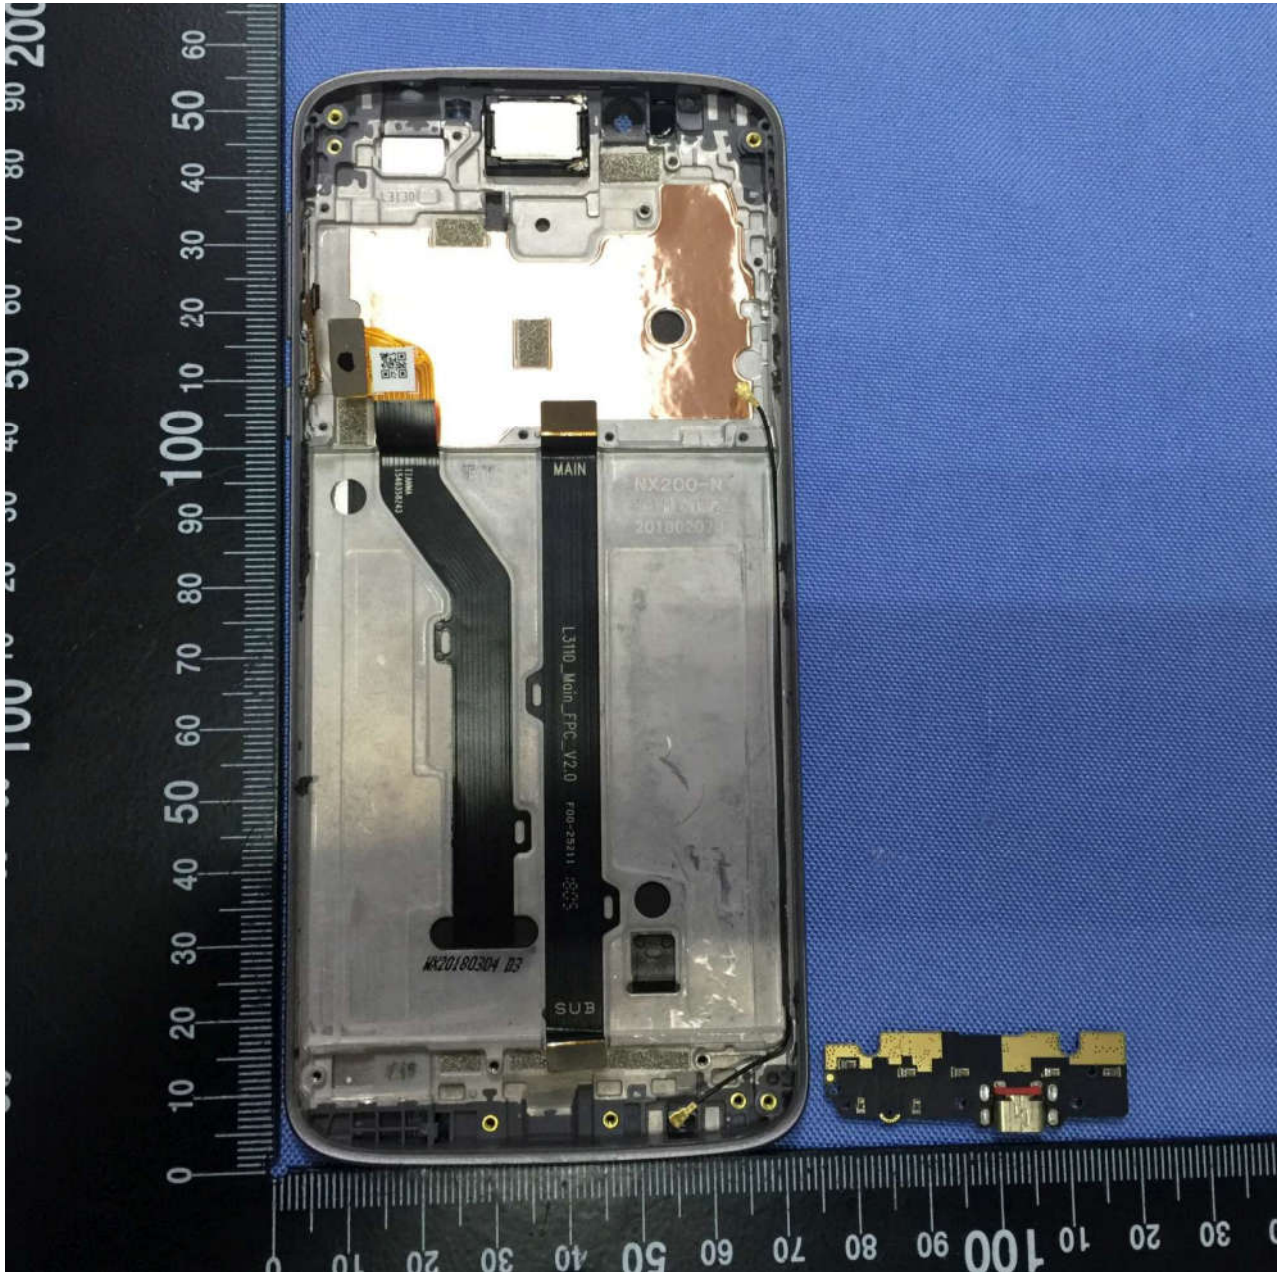

3. Internal Photograph of EUT

Brand Name: Motorola / Model Name: XT1920DL

Brand Name: Motorola / Model Name: XT1920DL

Antenna 1: GPS+2.4G WLAN antenna

Antenna 2: 5G WLAN antenna

Antenna 3:

WWAN Diversity antenna for GSM 850/1900, CDMA BC0/BC1, WCDMA B2/4/5, LTE B2/4/5/12/13/66/71

Antenna 4:

WWAN Main antenna for GSM 850/1900, CDMA BC0/BC1, WCDMA B2/4/5, LTE B2/4/5/12/13/66/71

Brand Name: Motorola / Model Name: XT1920DL

Brand Name: Motorola / Model Name: XT1920DL

Brand Name: Motorola / Model Name: XT1920DL

Brand Name: Motorola / Model Name: XT1920DL

Brand Name: Motorola / Model Name: XT1920DL

Brand Name: Motorola / Model Name: XT1920DL

Brand Name: Motorola / Model Name: XT1920DL

Brand Name: Motorola / Model Name: XT1920DL