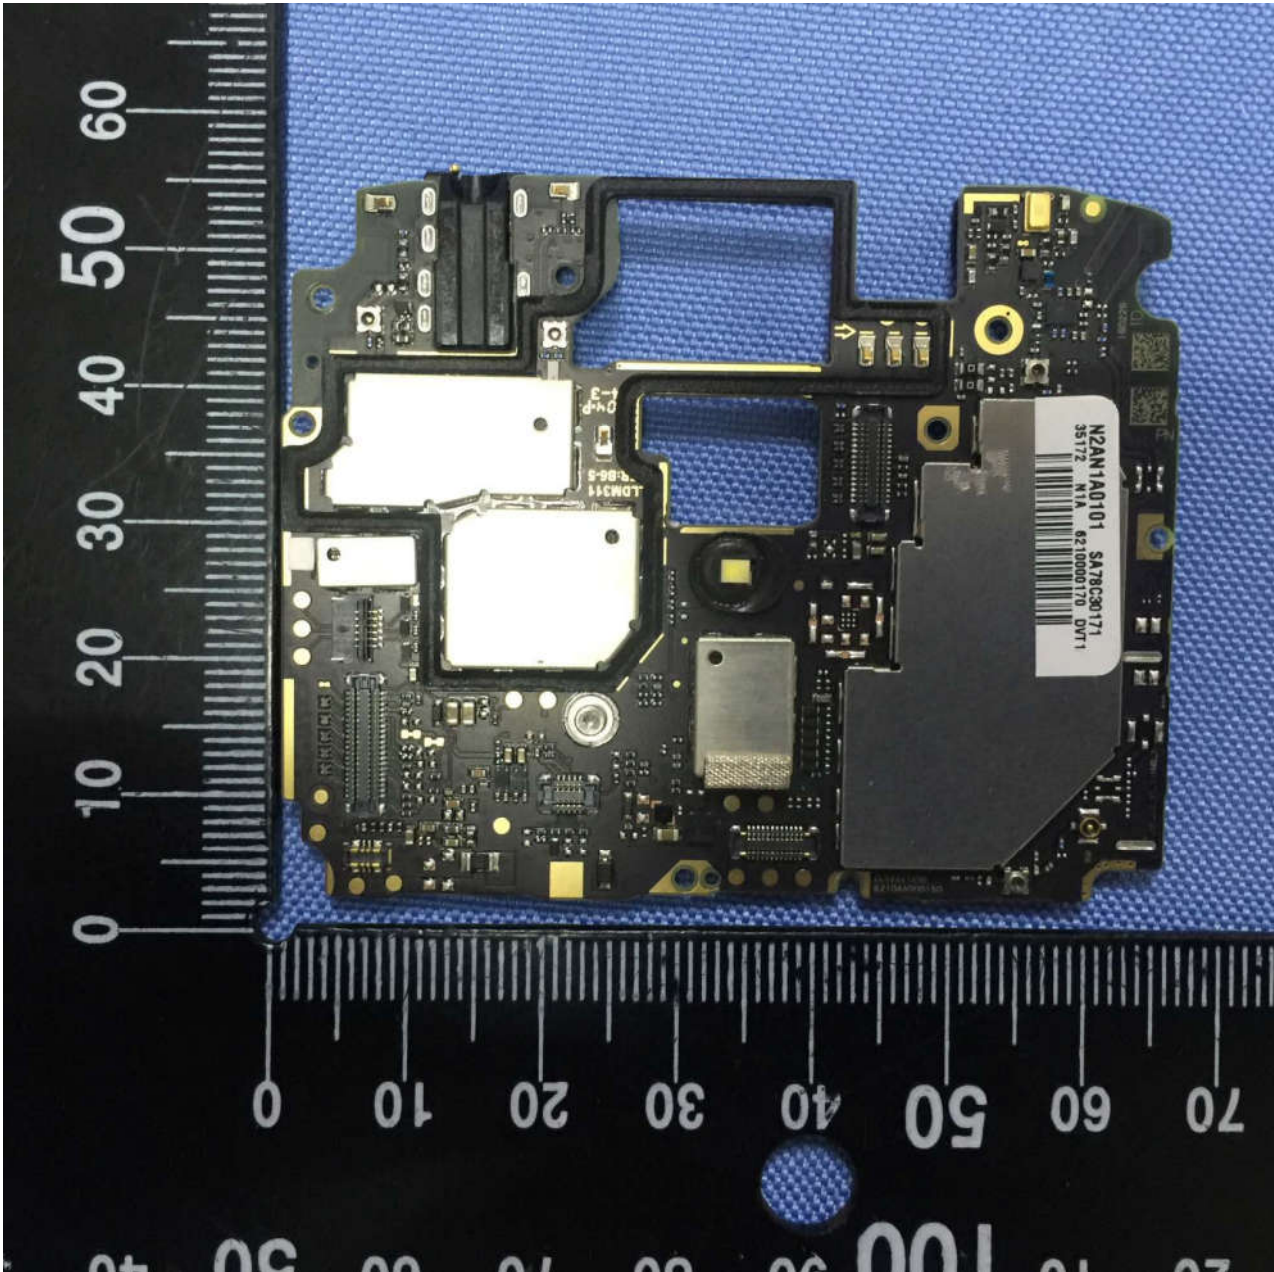

3. Internal Photograph of EUT

Brand Name: Motorola / Model Name: XT1920DL

Brand Name: Motorola / Model Name: XT1920DL

Antenna 1: GPS+2.4G WLAN antenna

Antenna 2: 5G WLAN antenna

Antenna 3:

WWAN Diversity antenna for GSM 850/1900, CDMA BC0/BC1, WCDMA B2/4/5, LTE B2/4/5/12/13/66/71

Antenna 4:

WWAN Main antenna for GSM 850/1900, CDMA BC0/BC1, WCDMA B2/4/5, LTE B2/4/5/12/13/66/71

Brand Name: Motorola / Model Name: XT1920DL

Brand Name: Motorola / Model Name: XT1920DL

Brand Name: Motorola / Model Name: XT1920DL

Brand Name: Motorola / Model Name: XT1920DL

Brand Name: Motorola / Model Name: XT1920DL

Brand Name: Motorola / Model Name: XT1920DL

Brand Name: Motorola / Model Name: XT1920DL

Brand Name: Motorola / Model Name: XT1920DL