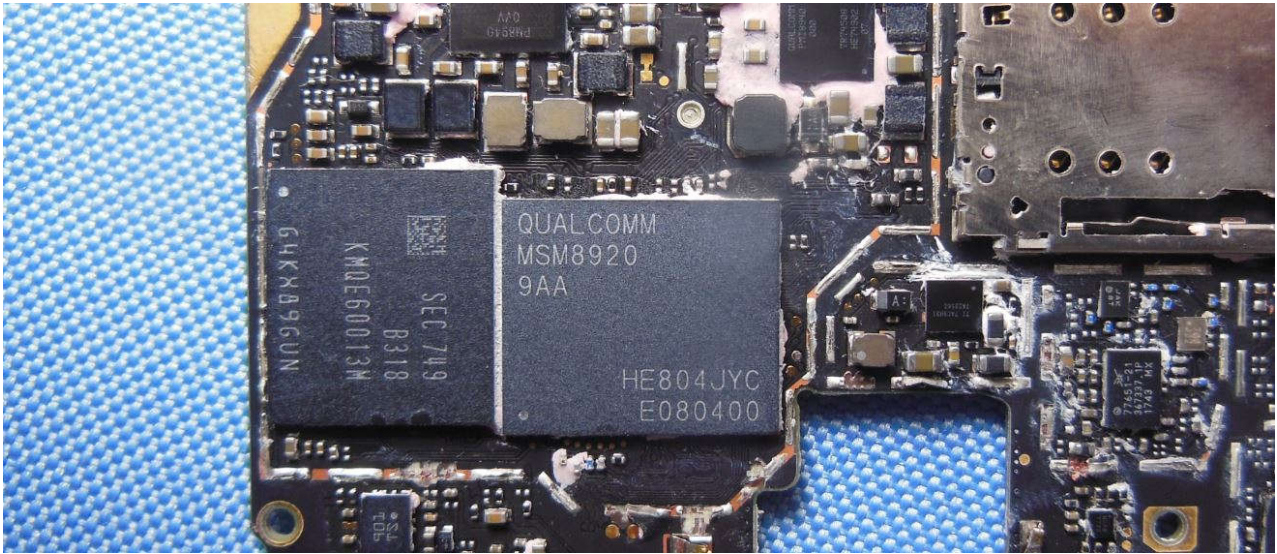

Antenna 4:

WWAN Main antenna for GSM 850/1900, CDMA BC0/BC1, WCDMA B2/4/5, LTE B2/4/5/12/13/66/71

Brand Name: Motorola / Model Name: XT1920DL

Brand Name: Motorola / Model Name: XT1920DL

Brand Name: Motorola / Model Name: XT1920DL

Brand Name: Motorola / Model Name: XT1920DL

Brand Name: Motorola / Model Name: XT1920DL

Brand Name: Motorola / Model Name: XT1920DL

Brand Name: Motorola / Model Name: XT1920DL

Brand Name: Motorola / Model Name: XT1920DL