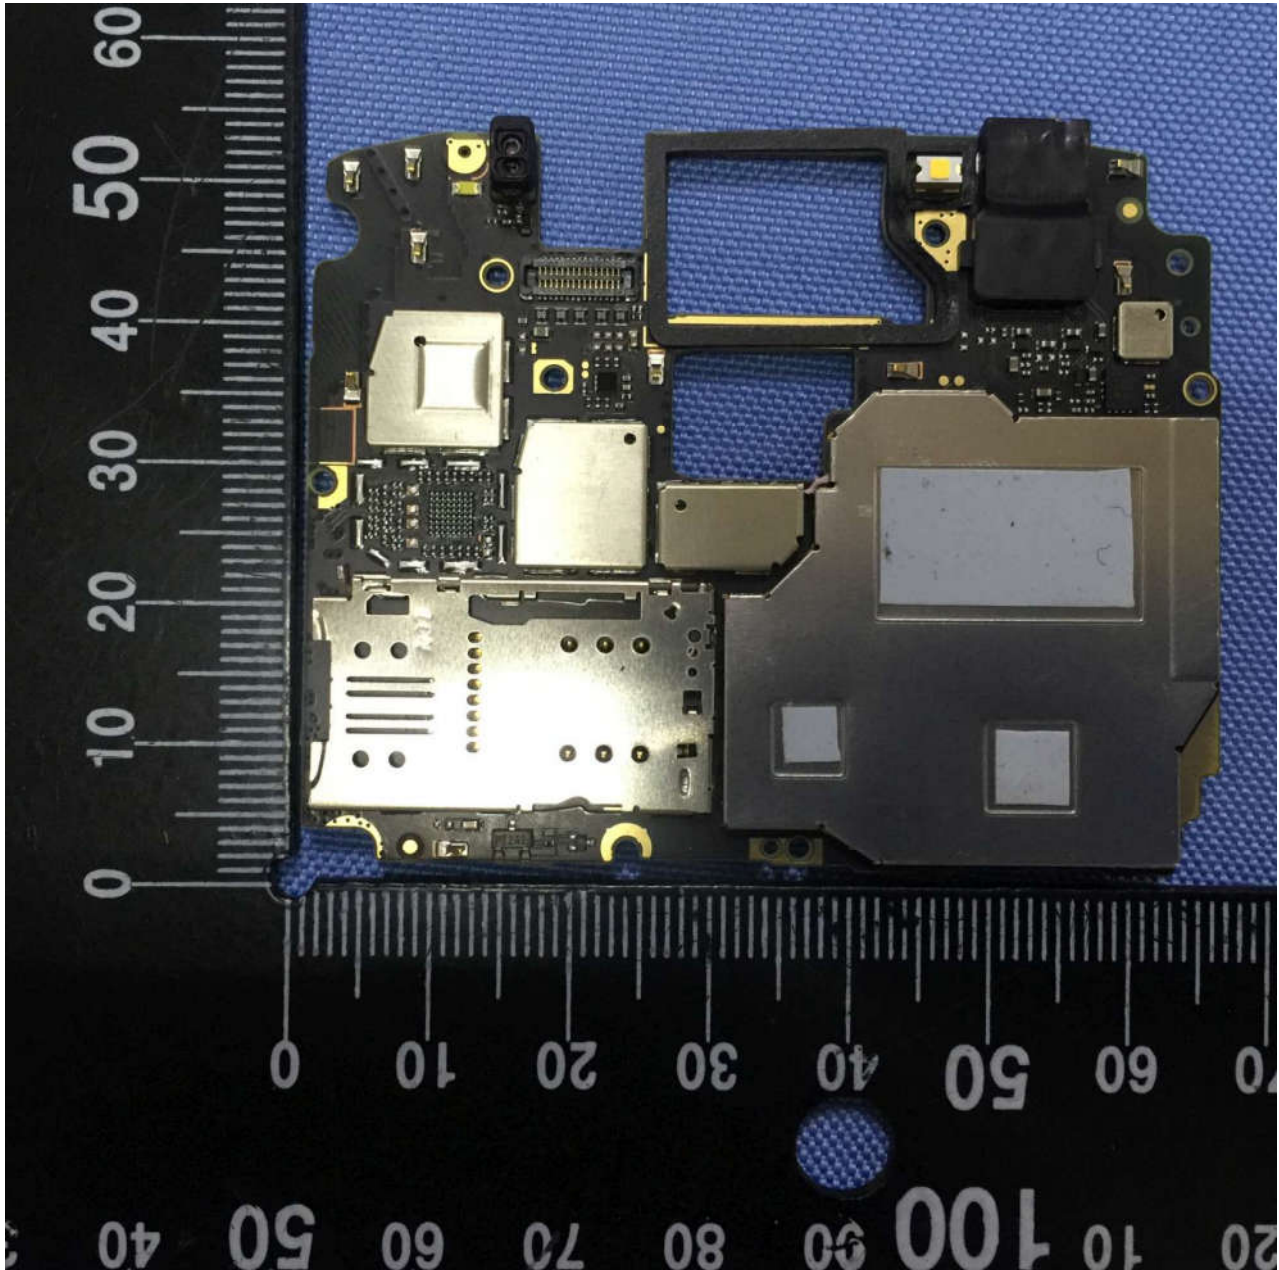

3. Internal Photograph of EUT

Brand Name: Motorola / Model Name: XT1920DL

Brand Name: Motorola / Model Name: XT1920DL

Antenna 1: GPS+2.4G WLAN antenna

Antenna 2: 5G WLAN antenna

Antenna 3:

WWAN Diversity antenna for GSM 850/1900, CDMA BC0/BC1, WCDMA B2/4/5, LTE B2/4/5/12/13/66/71

Antenna 4:

WWAN Main antenna for GSM 850/1900, CDMA BC0/BC1, WCDMA B2/4/5, LTE B2/4/5/12/13/66/71

Brand Name: Motorola / Model Name: XT1920DL

Brand Name: Motorola / Model Name: XT1920DL

Brand Name: Motorola / Model Name: XT1920DL

Brand Name: Motorola / Model Name: XT1920DL

Brand Name: Motorola / Model Name: XT1920DL

Brand Name: Motorola / Model Name: XT1920DL

Brand Name: Motorola / Model Name: XT1920DL

Brand Name: Motorola / Model Name: XT1920DL