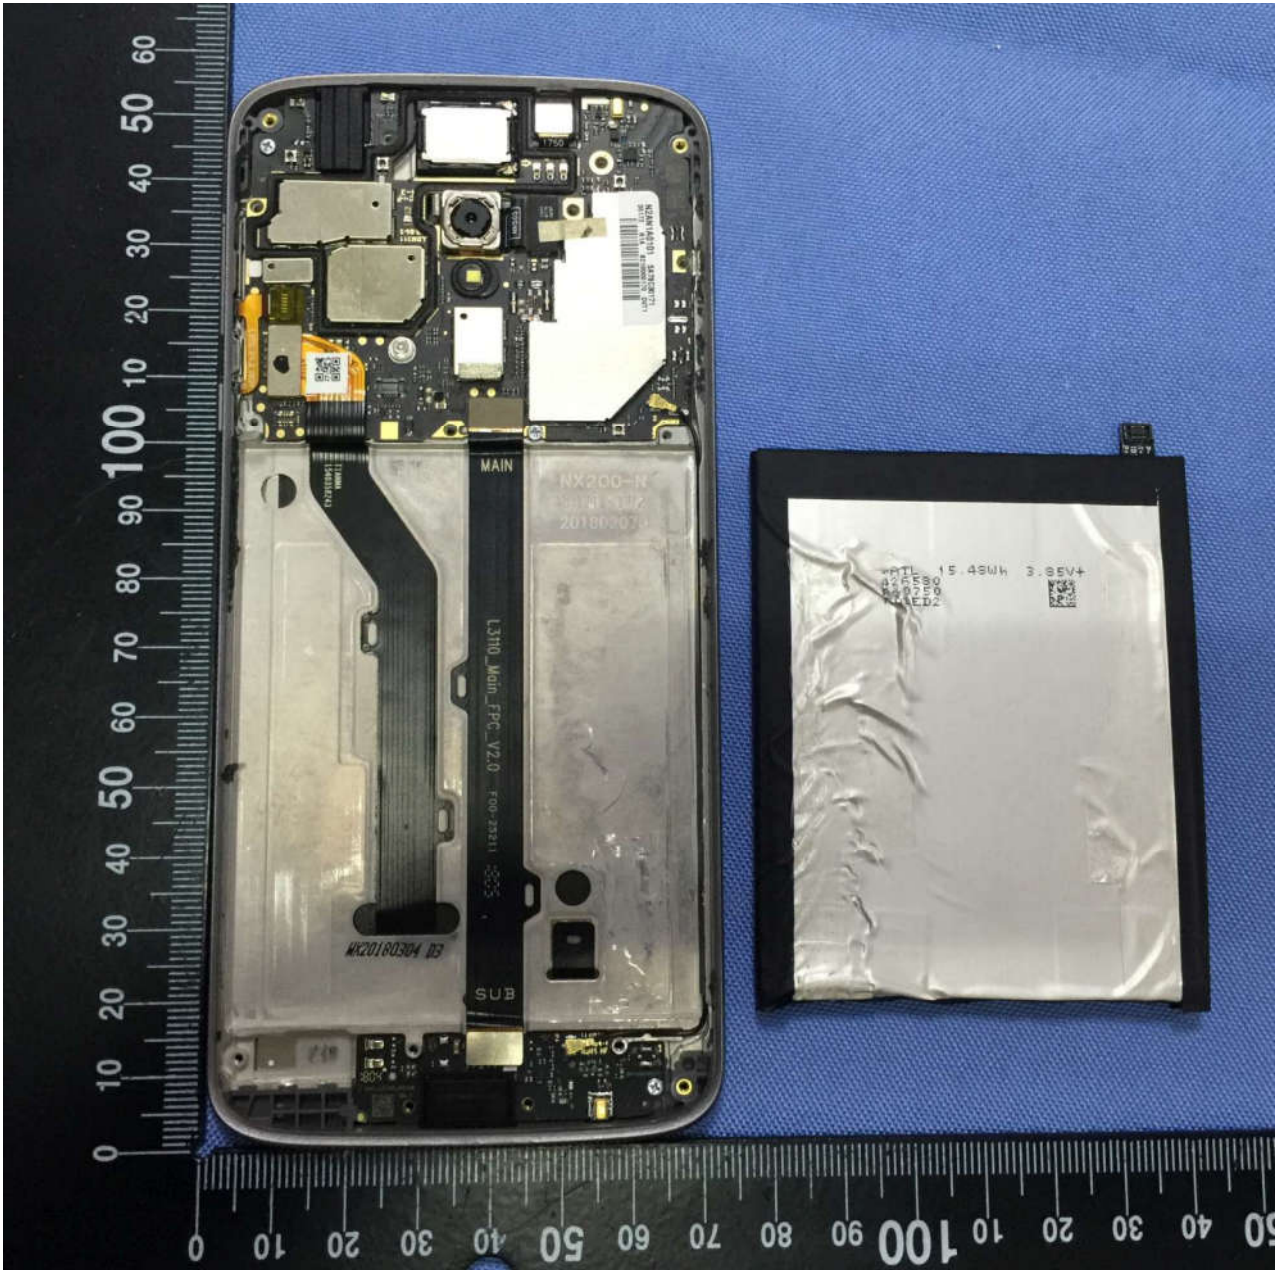

3. Internal Photograph of EUT

Brand Name: Motorola / Model Name: XT1920DL

Brand Name: Motorola / Model Name: XT1920DL

Antenna 1: GPS+2.4G WLAN antenna

Antenna 2: 5G WLAN antenna

Antenna 3:

WWAN Diversity antenna for GSM 850/1900, CDMA BC0/BC1, WCDMA B2/4/5, LTE B2/4/5/12/13/66/71

Antenna 4:

WWAN Main antenna for GSM 850/1900, CDMA BC0/BC1, WCDMA B2/4/5, LTE B2/4/5/12/13/66/71

Brand Name: Motorola / Model Name: XT1920DL

Brand Name: Motorola / Model Name: XT1920DL

Brand Name: Motorola / Model Name: XT1920DL

Brand Name: Motorola / Model Name: XT1920DL

Brand Name: Motorola / Model Name: XT1920DL

Brand Name: Motorola / Model Name: XT1920DL

Brand Name: Motorola / Model Name: XT1920DL

Brand Name: Motorola / Model Name: XT1920DL