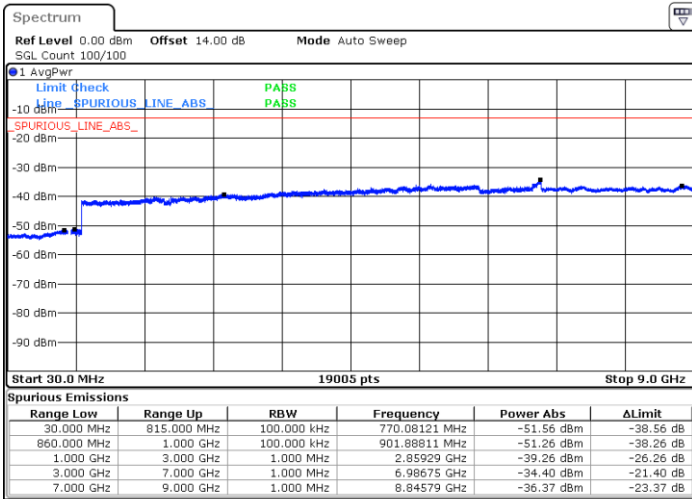

LTE Band 5 / 10MHz

Lowest Channel / QPSK

Lowest Channel / 16QAM

LTE Band 5 / 10MHz

Middle Channel / QPSK

Date: 30.MAR.2018 22:02:38

Middle Channel / 16QAM

Date: 30.MAR.2018 22:03:34

Highest Channel / QPSK

Date: 30.MAR.2018 22:11:48

Highest Channel / 16QAM

Date: 30.MAR.2018 22:12:44

LTE Band 5 / 1.4MHz

Lowest Channel / 64QAM

Middle Channel / 64QAM

Date: 30.MAR.2018 22:55:10

Date: 30.MAR.2018 22:56:26

Highest Channel / 64QAM

Date: 30.MAR.2018 23:01:01

LTE Band 5 / 3MHz

Lowest Channel / 64QAM

Middle Channel / 64QAM

Date: 30.MAR.2018 23:05:37

Date: 30.MAR.2018 23:06:53