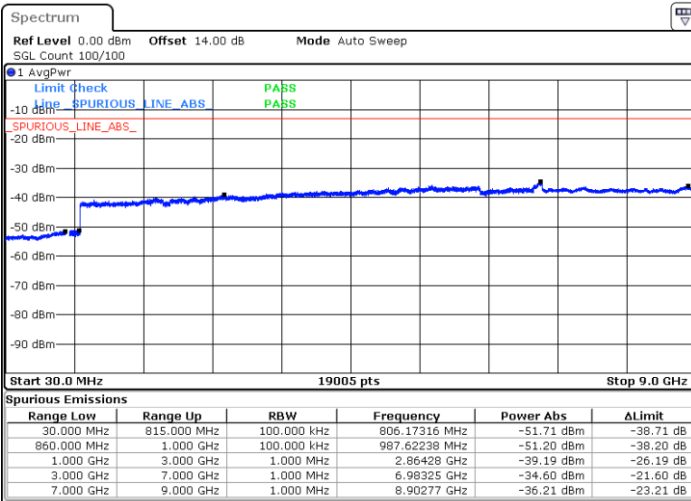

Date: 31.MAR.2018 06:41:33

LTE Band 4 / 20MHz

Lowest Channel / 64QAM

Middle Channel / 64QAM

Date: 31.MAR.2018 06:45:06

Date: 31.MAR.2018 06:46:22

Highest Channel / 64QAM

Date: 31.MAR.2018 06:49:56

LTE Band 5 / 1.4MHz

Lowest Channel / QPSK

Lowest Channel / 16QAM

Date: 30.MAR.2018 21:17:33

Date: 30.MAR.2018 21:18:29

Middle Channel / QPSK

Middle Channel / 16QAM

Date: 30.MAR.2018 21:20:06

Date: 30.MAR.2018 21:21:02

LTE Band 5 / 1.4MHz

Highest Channel / QPSK

Date: 30.MAR.2018 21:29:18

Highest Channel / 16QAM

Date: 30.MAR.2018 21:30:14

LTE Band 5 / 3MHz

Lowest Channel / QPSK