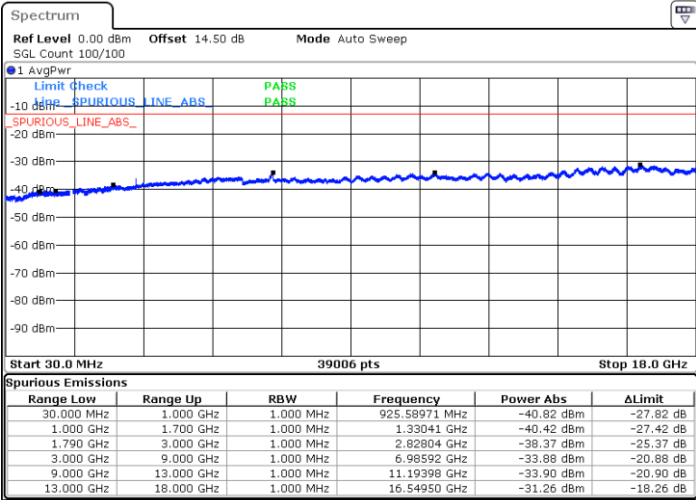

Date: 12.APR.2018 14:58:54

Lowest Channel / 16QAM

Date: 12.APR.2018 15:21:02

LTE Band 66 / 3MHz

Middle Channel / QPSK

Date: 12.APR.2018 19:36:06

Middle Channel / 16QAM

Date: 12.APR.2018 19:36:50

Highest Channel / QPSK

Date: 12.APR.2018 15:01:27

Highest Channel / 16QAM

Date: 12.APR.2018 15:08:04

LTE Band 66 / 5MHz

Lowest Channel / QPSK

Lowest Channel / 16QAM

Date: 12.APR.2018 15:45:51

Date: 12.APR.2018 15:31:26

Middle Channel / QPSK

Middle Channel / 16QAM

Date: 12.APR.2018 19:32:59

Date: 12.APR.2018 19:32:14

LTE Band 66 / 5MHz

Highest Channel / QPSK

Date: 12.APR.2018 15:52:52

Highest Channel / 16QAM

Date: 12.APR.2018 16:17:23

LTE Band 66 / 10MHz

Lowest Channel / QPSK

Date: 12.APR.2018 16:28:01

Lowest Channel / 16QAM

Date: 12.APR.2018 16:25:47

LTE Band 66 / 10MHz