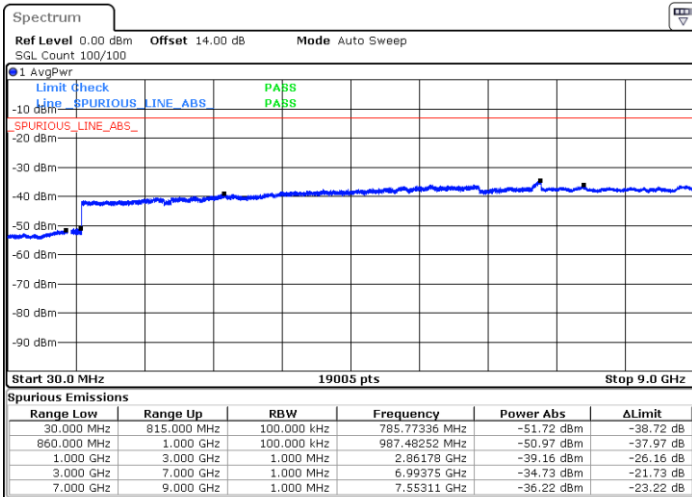

Highest Channel / QPSK

Date: 30.MAR.2018 22:11:48

Highest Channel / 16QAM

Date: 30.MAR.2018 22:12:44

LTE Band 5 / 1.4MHz

Lowest Channel / 64QAM

Middle Channel / 64QAM

Date: 30.MAR.2018 22:55:10

Date: 30.MAR.2018 22:56:26

Highest Channel / 64QAM

Date: 30.MAR.2018 23:01:01

LTE Band 5 / 3MHz

Lowest Channel / 64QAM

Middle Channel / 64QAM

Date: 30.MAR.2018 23:05:37

Date: 30.MAR.2018 23:06:53

Highest Channel / 64QAM

Date: 30.MAR.2018 23:11:29

LTE Band 5 / 5MHz

Lowest Channel / 64QAM

Middle Channel / 64QAM

Date: 30.MAR.2018 23:16:04

Date: 30.MAR.2018 23:17:20

Highest Channel / 64QAM