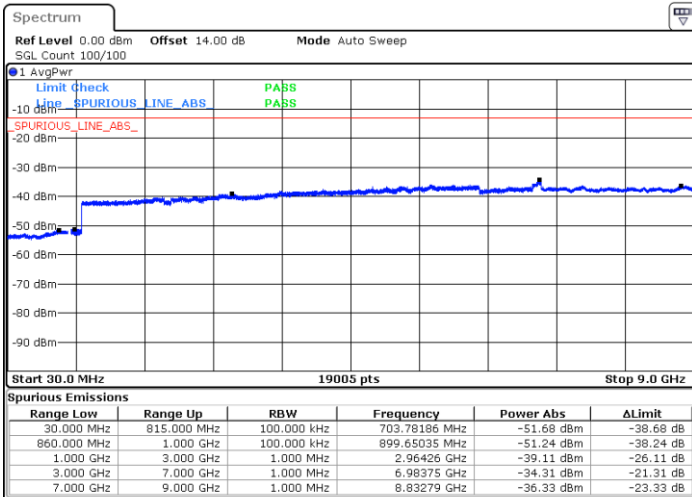

Highest Channel / 64QAM

Date: 30.MAR.2018 23:11:29

LTE Band 5 / 5MHz

Lowest Channel / 64QAM

Middle Channel / 64QAM

Date: 30.MAR.2018 23:16:04

Date: 30.MAR.2018 23:17:20

Highest Channel / 64QAM

Date: 30.MAR.2018 23:21:55

LTE Band 5 / 10MHz

Lowest Channel / 64QAM

Middle Channel / 64QAM

Date: 30.MAR.2018 23:26:30

Date: 30.MAR.2018 23:27:47

Highest Channel / 64QAM

Date: 30.MAR.2018 23:32:23

LTE Band 66 / 1.4MHz

Lowest Channel / QPSK

Lowest Channel / 16QAM

Date: 12.APR.2018 13:49:56

Date: 12.APR.2018 13:48:34

Middle Channel / QPSK

Middle Channel / 16QAM

Date: 12.APR.2018 19:40:49

Date: 12.APR.2018 19:41:48

LTE Band 66 / 1.4MHz

Highest Channel / QPSK

Date: 12.APR.2018 14:45:12

Highest Channel / 16QAM

Date: 12.APR.2018 14:35:02

LTE Band 66 / 3MHz

Lowest Channel / QPSK