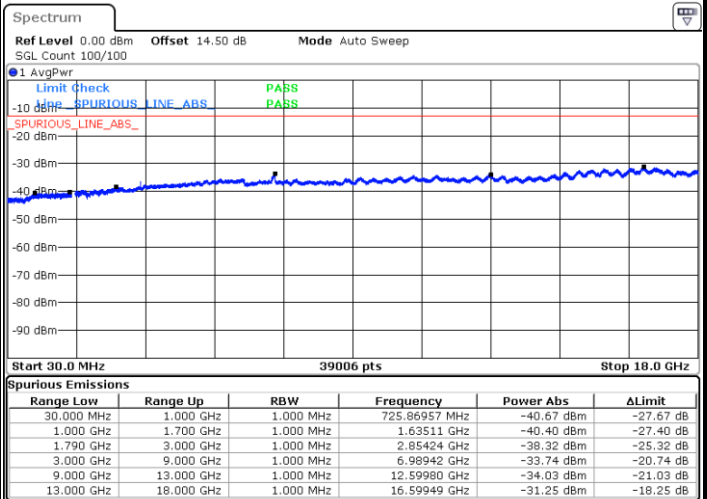

Date: 30.MAR.2018 23:21:55

LTE Band 5 / 10MHz

Lowest Channel / 64QAM

Middle Channel / 64QAM

Date: 30.MAR.2018 23:26:30

Date: 30.MAR.2018 23:27:47

Highest Channel / 64QAM

Date: 30.MAR.2018 23:32:23

LTE Band 66 / 1.4MHz

Lowest Channel / QPSK

Lowest Channel / 16QAM

Date: 12.APR.2018 13:49:56

Date: 12.APR.2018 13:48:34

Middle Channel / QPSK

Middle Channel / 16QAM

Date: 12.APR.2018 19:40:49

Date: 12.APR.2018 19:41:48

LTE Band 66 / 1.4MHz

Highest Channel / QPSK

Date: 12.APR.2018 14:45:12

Highest Channel / 16QAM

Date: 12.APR.2018 14:35:02

LTE Band 66 / 3MHz

Lowest Channel / QPSK