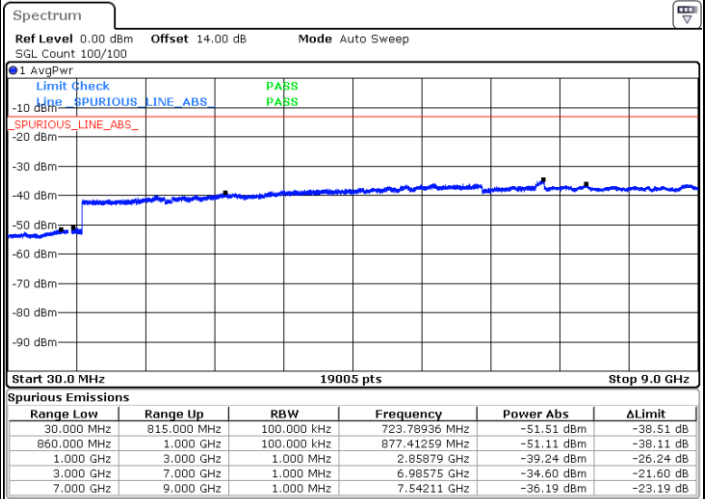

Date: 30.MAR.2018 21:38:41

Lowest Channel / 16QAM

Date: 30.MAR.2018 21:39:44

LTE Band 5 / 3MHz

Middle Channel / QPSK

Middle Channel / 16QAM

Date: 30.MAR.2018 21:41:20

Date: 30.MAR.2018 21:42:16

Highest Channel / QPSK

Highest Channel / 16QAM

Date: 30.MAR.2018 21:50:32

Date: 30.MAR.2018 21:51:27

LTE Band 5 / 5MHz

Lowest Channel / QPSK

Lowest Channel / 16QAM

Date: 30.MAR.2018 22:27:19

Date: 30.MAR.2018 22:28:15

Middle Channel / QPSK

Middle Channel / 16QAM

Date: 30.MAR.2018 22:29:52

Date: 30.MAR.2018 22:30:48

LTE Band 5 / 5MHz

Highest Channel / QPSK

Highest Channel / 16QAM