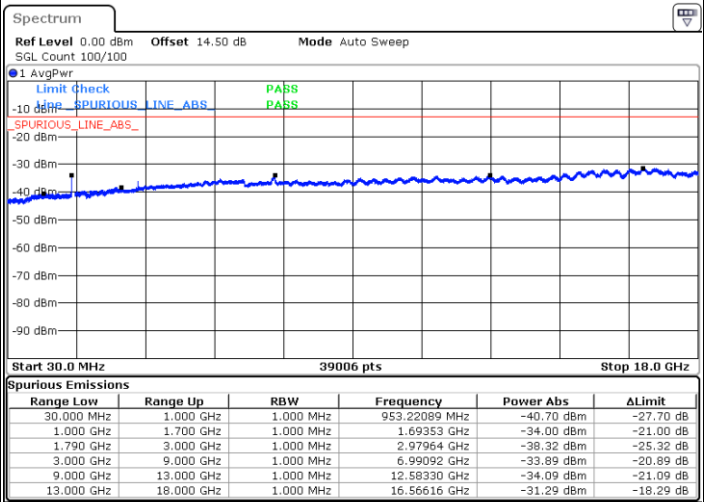

LTE Band 66 / 15MHz

Lowest Channel / QPSK

Lowest Channel / 16QAM

Date: 12.APR.2018 16:50:38

Date: 12.APR.2018 16:52:24

Middle Channel / QPSK

Middle Channel / 16QAM

Date: 12.APR.2018 18:44:43

Date: 12.APR.2018 18:45:34

LTE Band 66 / 15MHz

Highest Channel / QPSK

Date: 12.APR.2018 17:00:31

Highest Channel / 16QAM

Date: 12.APR.2018 17:02:06

LTE Band 66 / 20MHz

Lowest Channel / QPSK

Date: 12.APR.2018 17:14:21

Lowest Channel / 16QAM

Date: 12.APR.2018 17:20:11

LTE Band 66 / 20MHz

Middle Channel / QPSK

Middle Channel / 16QAM

Date: 12.APR.2018 17:42:47

Date: 12.APR.2018 17:43:46

Highest Channel / QPSK

Highest Channel / 16QAM

Date: 12.APR.2018 17:30:39

Date: 12.APR.2018 17:26:52

LTE Band 66 / 1.4MHz

Lowest Channel / 64QAM

Middle Channel / 64QAM

Date: 12.APR.2018 14:16:04