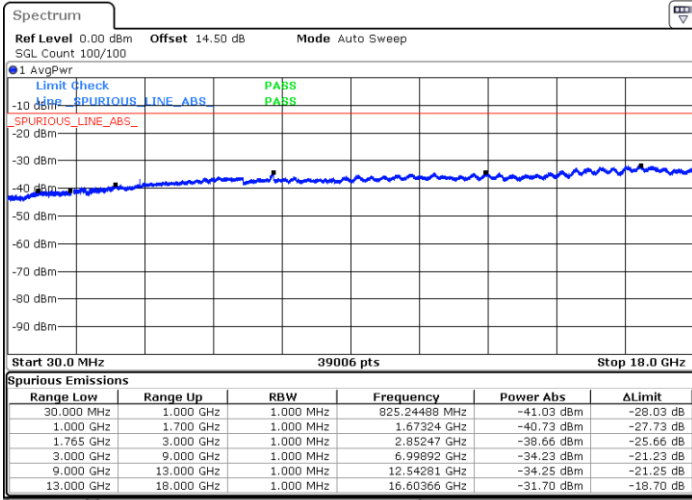

Middle Channel / 64QAM

Highest Channel / 64QAM

Highest Channel / 64QAM

LTE Band 4 / 10MHz

Lowest Channel / 64QAM

Middle Channel / 64QAM

Date: 31.MAR.2018 06:28:21

Date: 31.MAR.2018 06:29:36

Highest Channel / 64QAM

Date: 31.MAR.2018 06:33:10

LTE Band 4 / 15MHz

Lowest Channel / 64QAM

Middle Channel / 64QAM

Date: 31.MAR.2018 06:36:44

Date: 31.MAR.2018 06:37:59

Highest Channel / 64QAM