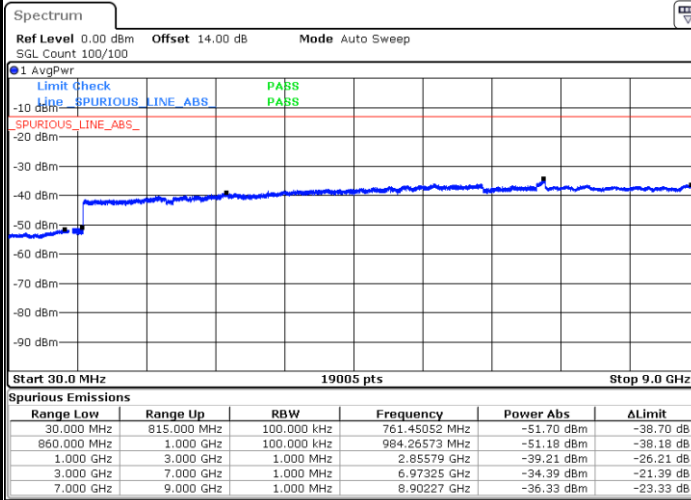

Date: 31.MAR.2018 06:41:33

LTE Band 4 / 20MHz

Lowest Channel / 64QAM

Middle Channel / 64QAM

Date: 31.MAR.2018 06:45:06

Date: 31.MAR.2018 06:46:22

Highest Channel / 64QAM

Date: 31.MAR.2018 06:49:56

LTE Band 5 / 1.4MHz

Lowest Channel / QPSK

Lowest Channel / 16QAM

Date: 30.MAR.2018 21:17:33

Date: 30.MAR.2018 21:18:29

Middle Channel / QPSK

Middle Channel / 16QAM

Date: 30.MAR.2018 21:20:06

Date: 30.MAR.2018 21:21:02

LTE Band 5 / 1.4MHz

Highest Channel / QPSK

Date: 30.MAR.2018 21:29:18

Highest Channel / 16QAM

Date: 30.MAR.2018 21:30:14

LTE Band 5 / 3MHz

Lowest Channel / QPSK