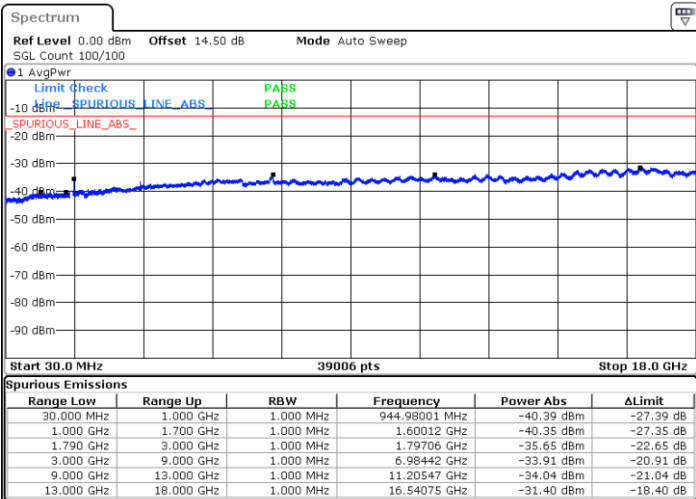

Date: 12.APR.2018 18:45:34

LTE Band 66 / 15MHz

Highest Channel / QPSK

Date: 12.APR.2018 17:00:31

Highest Channel / 16QAM

Date: 12.APR.2018 17:02:06

LTE Band 66 / 20MHz

Lowest Channel / QPSK

Date: 12.APR.2018 17:14:21

Lowest Channel / 16QAM

Date: 12.APR.2018 17:20:11

LTE Band 66 / 20MHz

Middle Channel / QPSK

Middle Channel / 16QAM

Date: 12.APR.2018 17:42:47

Date: 12.APR.2018 17:43:46

Highest Channel / QPSK

Highest Channel / 16QAM

Date: 12.APR.2018 17:30:39

Date: 12.APR.2018 17:26:52

LTE Band 66 / 1.4MHz

Lowest Channel / 64QAM

Middle Channel / 64QAM

Date: 12.APR.2018 14:16:04