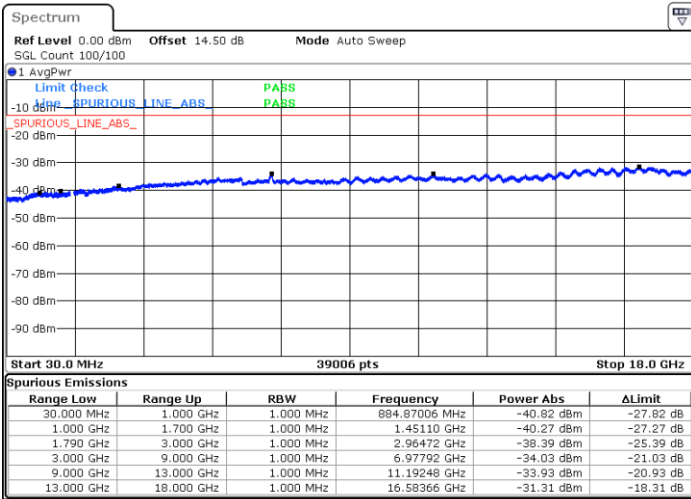

Date: 12.APR.2018 18:45:34

LTE Band 66 / 15MHz

Highest Channel / QPSK

Date: 12.APR.2018 17:00:31

Highest Channel / 16QAM

Date: 12.APR.2018 17:02:06

LTE Band 66 / 20MHz

Lowest Channel / QPSK

Date: 12.APR.2018 17:14:21

Lowest Channel / 16QAM

Date: 12.APR.2018 17:20:11

LTE Band 66 / 20MHz

Middle Channel / QPSK

Middle Channel / 16QAM

Date: 12.APR.2018 17:42:47

Date: 12.APR.2018 17:43:46

Highest Channel / QPSK

Highest Channel / 16QAM

Date: 12.APR.2018 17:30:39

Date: 12.APR.2018 17:26:52

LTE Band 66 / 1.4MHz

Lowest Channel / 64QAM

Middle Channel / 64QAM

Date: 12.APR.2018 14:16:04

Date: 12.APR.2018 19:43:02

Highest Channel / 64QAM

Date: 12.APR.2018 14:20:26