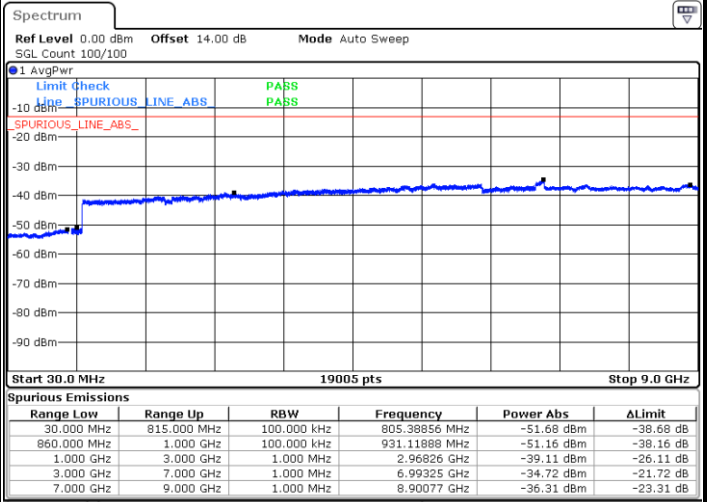

Date: 30.MAR.2018 21:21:02

LTE Band 5 / 1.4MHz

Highest Channel / QPSK

Date: 30.MAR.2018 21:29:18

Highest Channel / 16QAM

Date: 30.MAR.2018 21:30:14

LTE Band 5 / 3MHz

Lowest Channel / QPSK

Date: 30.MAR.2018 21:38:41

Lowest Channel / 16QAM

Date: 30.MAR.2018 21:39:44

LTE Band 5 / 3MHz

Middle Channel / QPSK

Middle Channel / 16QAM

Date: 30.MAR.2018 21:41:20

Date: 30.MAR.2018 21:42:16

Highest Channel / QPSK

Highest Channel / 16QAM

Date: 30.MAR.2018 21:50:32

Date: 30.MAR.2018 21:51:27

LTE Band 5 / 5MHz

Lowest Channel / QPSK

Lowest Channel / 16QAM

Date: 30.MAR.2018 22:27:19

Date: 30.MAR.2018 22:28:15

Middle Channel / QPSK

Middle Channel / 16QAM

Date: 30.MAR.2018 22:29:52

Date: 30.MAR.2018 22:30:48

LTE Band 5 / 5MHz

Highest Channel / QPSK

Highest Channel / 16QAM