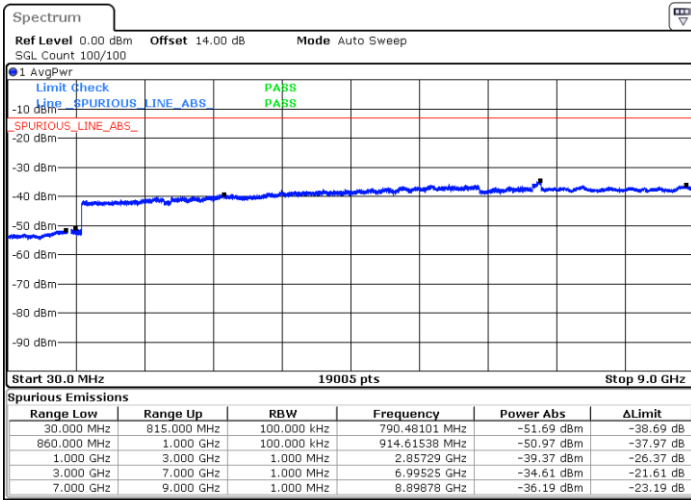

Date: 30.MAR.2018 22:56:26

Highest Channel / 64QAM

Date: 30.MAR.2018 23:01:01

LTE Band 5 / 3MHz

Lowest Channel / 64QAM

Middle Channel / 64QAM

Date: 30.MAR.2018 23:05:37

Date: 30.MAR.2018 23:06:53

Highest Channel / 64QAM

Date: 30.MAR.2018 23:11:29

LTE Band 5 / 5MHz

Lowest Channel / 64QAM

Middle Channel / 64QAM

Date: 30.MAR.2018 23:16:04

Date: 30.MAR.2018 23:17:20

Highest Channel / 64QAM

Date: 30.MAR.2018 23:21:55

LTE Band 5 / 10MHz

Lowest Channel / 64QAM

Middle Channel / 64QAM

Date: 30.MAR.2018 23:26:30

Date: 30.MAR.2018 23:27:47

Highest Channel / 64QAM

Date: 30.MAR.2018 23:32:23