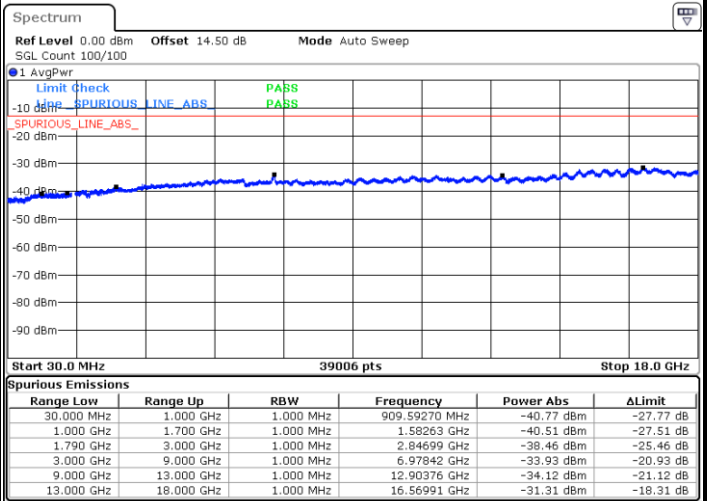

Highest Channel / 16QAM

Date: 12.APR.2018 16:17:23

LTE Band 66 / 10MHz

Lowest Channel / QPSK

Date: 12.APR.2018 16:28:01

Lowest Channel / 16QAM

Date: 12.APR.2018 16:25:47

LTE Band 66 / 10MHz

Middle Channel / QPSK

Middle Channel / 16QAM

Date: 12.APR.2018 19:03:47

Date: 12.APR.2018 19:01:58

Highest Channel / QPSK

Highest Channel / 16QAM

Date: 12.APR.2018 16:32:24

Date: 12.APR.2018 16:33:59

LTE Band 66 / 15MHz

Lowest Channel / QPSK

Lowest Channel / 16QAM

Date: 12.APR.2018 16:50:38

Date: 12.APR.2018 16:52:24

Middle Channel / QPSK

Middle Channel / 16QAM

Date: 12.APR.2018 18:44:43

Date: 12.APR.2018 18:45:34

LTE Band 66 / 15MHz

Highest Channel / QPSK

Date: 12.APR.2018 17:00:31

Highest Channel / 16QAM

Date: 12.APR.2018 17:02:06

LTE Band 66 / 20MHz

Lowest Channel / QPSK