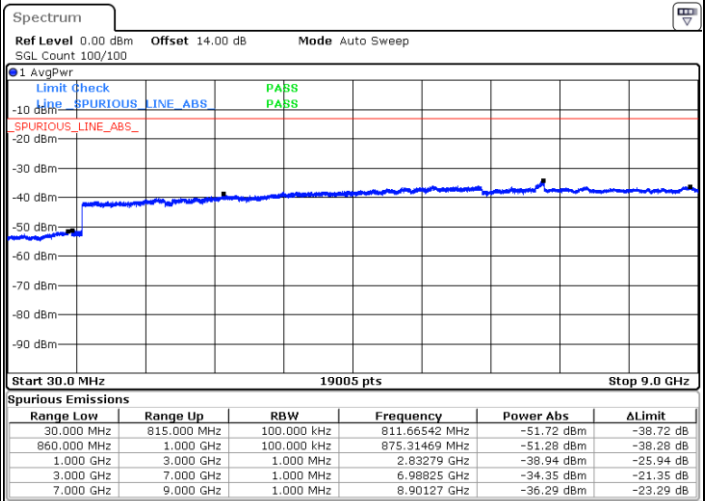

Date: 31.MAR.2018 06:41:33

LTE Band 4 / 20MHz

Lowest Channel / 64QAM

Middle Channel / 64QAM

Date: 31.MAR.2018 06:45:06

Date: 31.MAR.2018 06:46:22

Highest Channel / 64QAM

Date: 31.MAR.2018 06:49:56

LTE Band 5 / 1.4MHz

Lowest Channel / QPSK

Lowest Channel / 16QAM

Date: 30.MAR.2018 21:17:33

Date: 30.MAR.2018 21:18:29

Middle Channel / QPSK

Middle Channel / 16QAM

Date: 30.MAR.2018 21:20:06

Date: 30.MAR.2018 21:21:02

LTE Band 5 / 1.4MHz

Highest Channel / QPSK

Date: 30.MAR.2018 21:29:18

Highest Channel / 16QAM

Date: 30.MAR.2018 21:30:14

LTE Band 5 / 3MHz

Lowest Channel / QPSK