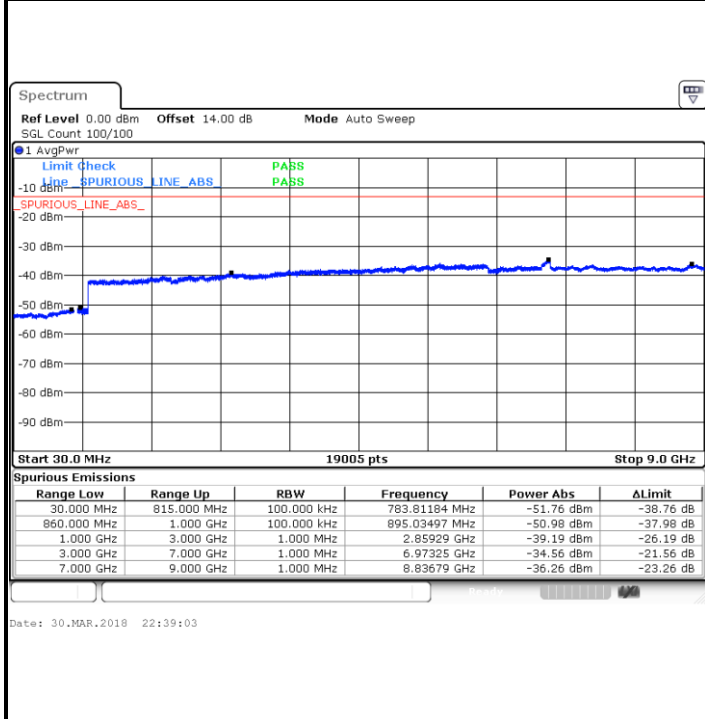

Highest Channel / QPSK

Highest Channel / 16QAM

Date: 30.MAR.2018 21:50:32

Date: 30.MAR.2018 21:51:27

LTE Band 5 / 5MHz

Lowest Channel / QPSK

Lowest Channel / 16QAM

Date: 30.MAR.2018 22:27:19

Date: 30.MAR.2018 22:28:15

Middle Channel / QPSK

Middle Channel / 16QAM

Date: 30.MAR.2018 22:29:52

Date: 30.MAR.2018 22:30:48

LTE Band 5 / 5MHz

Highest Channel / QPSK

Highest Channel / 16QAM

LTE Band 5 / 10MHz

Lowest Channel / QPSK

Lowest Channel / 16QAM

LTE Band 5 / 10MHz

Middle Channel / QPSK

Date: 30.MAR.2018 22:02:38

Middle Channel / 16QAM

Date: 30.MAR.2018 22:03:34

Highest Channel / QPSK

Date: 30.MAR.2018 22:11:48

Highest Channel / 16QAM

Date: 30.MAR.2018 22:12:44

LTE Band 5 / 1.4MHz

Lowest Channel / 64QAM

Middle Channel / 64QAM

Date: 30.MAR.2018 22:55:10