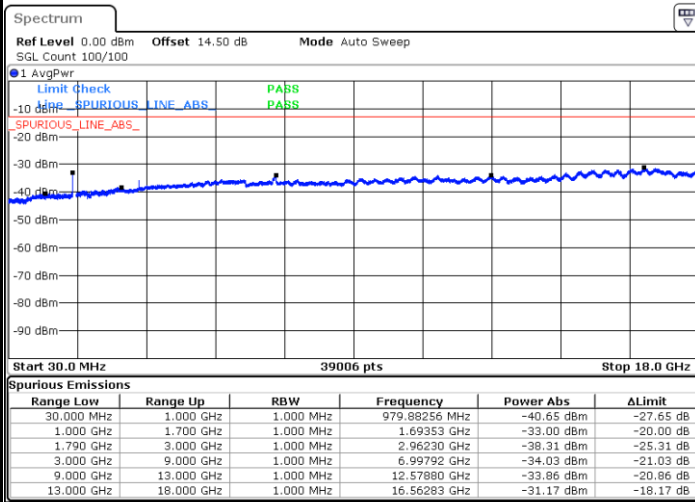

LTE Band 66 / 15MHz

Lowest Channel / QPSK

Lowest Channel / 16QAM

Date: 12.APR.2018 16:50:38

Date: 12.APR.2018 16:52:24

Middle Channel / QPSK

Middle Channel / 16QAM

Date: 12.APR.2018 18:44:43

Date: 12.APR.2018 18:45:34

LTE Band 66 / 15MHz

Highest Channel / QPSK

Date: 12.APR.2018 17:00:31

Highest Channel / 16QAM

Date: 12.APR.2018 17:02:06

LTE Band 66 / 20MHz

Lowest Channel / QPSK

Date: 12.APR.2018 17:14:21

Lowest Channel / 16QAM

Date: 12.APR.2018 17:20:11

LTE Band 66 / 20MHz

Middle Channel / QPSK

Middle Channel / 16QAM

Date: 12.APR.2018 17:42:47

Date: 12.APR.2018 17:43:46

Highest Channel / QPSK

Highest Channel / 16QAM

Date: 12.APR.2018 17:30:39

Date: 12.APR.2018 17:26:52

LTE Band 66 / 1.4MHz

Lowest Channel / 64QAM

Middle Channel / 64QAM

Date: 12.APR.2018 14:16:04