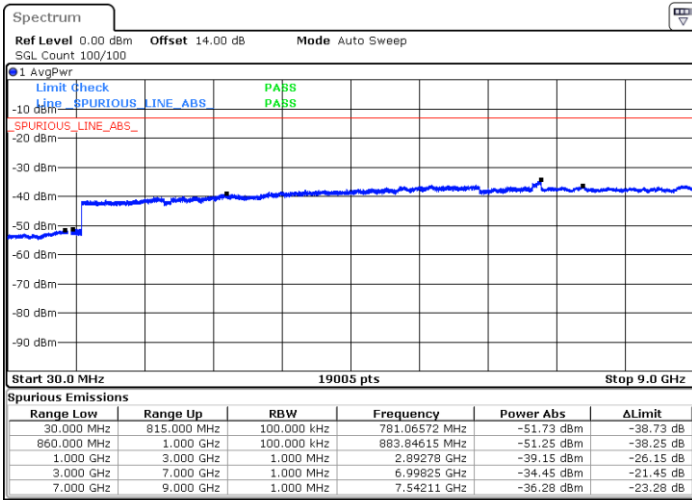

Highest Channel / QPSK

Date: 30.MAR.2018 22:11:48

Highest Channel / 16QAM

Date: 30.MAR.2018 22:12:44

LTE Band 5 / 1.4MHz

Lowest Channel / 64QAM

Middle Channel / 64QAM

Date: 30.MAR.2018 22:55:10

Date: 30.MAR.2018 22:56:26

Highest Channel / 64QAM

Date: 30.MAR.2018 23:01:01

LTE Band 5 / 3MHz

Lowest Channel / 64QAM

Middle Channel / 64QAM

Date: 30.MAR.2018 23:05:37

Date: 30.MAR.2018 23:06:53

Highest Channel / 64QAM

Date: 30.MAR.2018 23:11:29

LTE Band 5 / 5MHz

Lowest Channel / 64QAM

Middle Channel / 64QAM

Date: 30.MAR.2018 23:16:04

Date: 30.MAR.2018 23:17:20

Highest Channel / 64QAM

Date: 30.MAR.2018 23:21:55

LTE Band 5 / 10MHz

Lowest Channel / 64QAM

Middle Channel / 64QAM

Date: 30.MAR.2018 23:26:30

Date: 30.MAR.2018 23:27:47

Highest Channel / 64QAM

Date: 30.MAR.2018 23:32:23