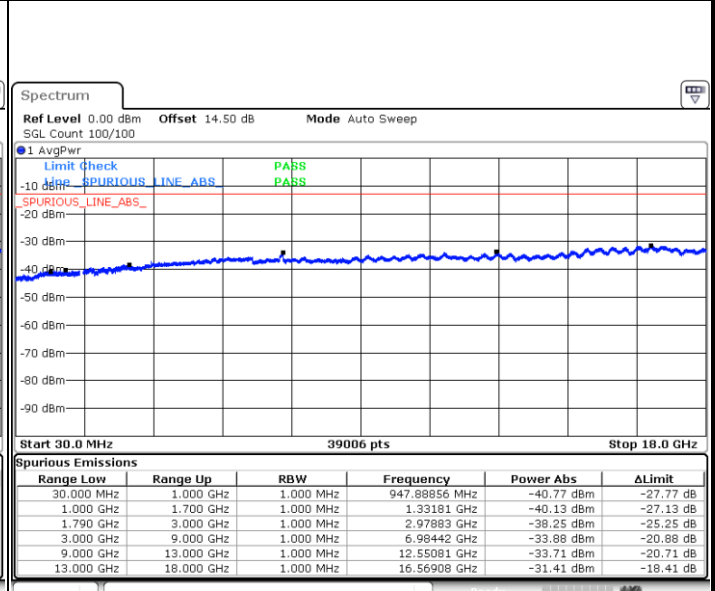

Highest Channel / QPSK

Date: 12.APR.2018 15:01:27

Highest Channel / 16QAM

Date: 12.APR.2018 15:08:04

LTE Band 66 / 5MHz

Lowest Channel / QPSK

Lowest Channel / 16QAM

Date: 12.APR.2018 15:45:51

Date: 12.APR.2018 15:31:26

Middle Channel / QPSK

Middle Channel / 16QAM

Date: 12.APR.2018 19:32:59

Date: 12.APR.2018 19:32:14

LTE Band 66 / 5MHz

Highest Channel / QPSK

Date: 12.APR.2018 15:52:52

Highest Channel / 16QAM

Date: 12.APR.2018 16:17:23

LTE Band 66 / 10MHz

Lowest Channel / QPSK

Date: 12.APR.2018 16:28:01

Lowest Channel / 16QAM

Date: 12.APR.2018 16:25:47

LTE Band 66 / 10MHz