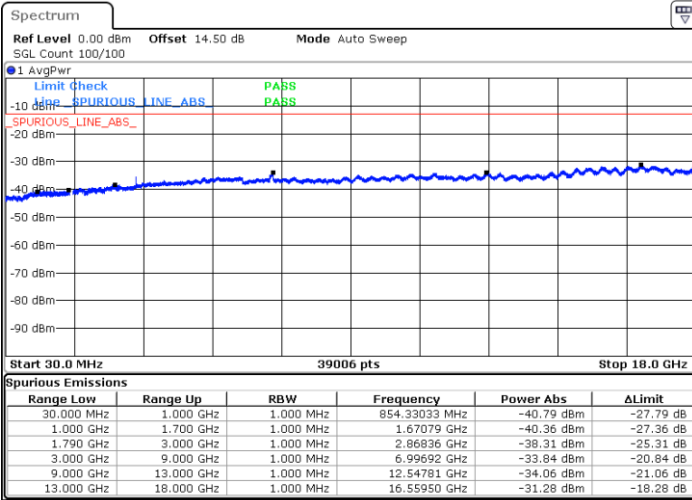

Highest Channel / 64QAM

Date: 30.MAR.2018 23:11:29

LTE Band 5 / 5MHz

Lowest Channel / 64QAM

Middle Channel / 64QAM

Date: 30.MAR.2018 23:16:04

Date: 30.MAR.2018 23:17:20

Highest Channel / 64QAM

Date: 30.MAR.2018 23:21:55

LTE Band 5 / 10MHz

Lowest Channel / 64QAM

Middle Channel / 64QAM

Date: 30.MAR.2018 23:26:30

Date: 30.MAR.2018 23:27:47

Highest Channel / 64QAM

Date: 30.MAR.2018 23:32:23

LTE Band 66 / 1.4MHz

Lowest Channel / QPSK

Lowest Channel / 16QAM

Date: 12.APR.2018 13:49:56

Date: 12.APR.2018 13:48:34

Middle Channel / QPSK

Middle Channel / 16QAM

Date: 12.APR.2018 19:40:49

Date: 12.APR.2018 19:41:48

LTE Band 66 / 1.4MHz

Highest Channel / QPSK

Date: 12.APR.2018 14:45:12

Highest Channel / 16QAM

Date: 12.APR.2018 14:35:02

LTE Band 66 / 3MHz

Lowest Channel / QPSK