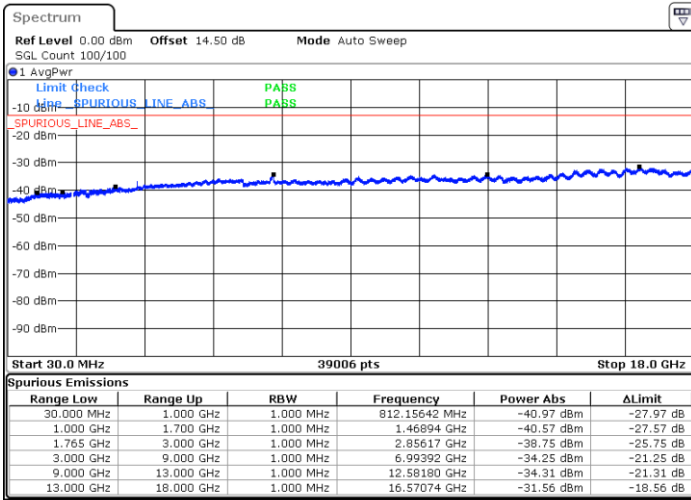

LTE Band 4 / 1.4MHz

Lowest Channel / 64QAM

Middle Channel / 64QAM

Date: 31.MAR.2018 06:03:10

Date: 31.MAR.2018 06:04:26

Highest Channel / 64QAM

Date: 31.MAR.2018 06:08:00

LTE Band 4 / 3MHz

Lowest Channel / 64QAM

Middle Channel / 64QAM

Date: 31.MAR.2018 06:11:33

Date: 31.MAR.2018 06:12:49

Highest Channel / 64QAM

Date: 31.MAR.2018 06:16:23

LTE Band 4 / 5MHz

Lowest Channel / 64QAM