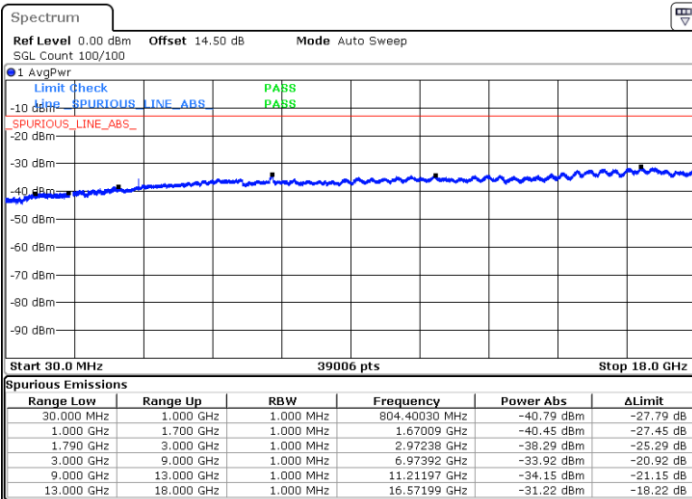

Date: 30.MAR.2018 23:21:55

LTE Band 5 / 10MHz

Lowest Channel / 64QAM

Middle Channel / 64QAM

Date: 30.MAR.2018 23:26:30

Date: 30.MAR.2018 23:27:47

Highest Channel / 64QAM

Date: 30.MAR.2018 23:32:23

LTE Band 66 / 1.4MHz

Lowest Channel / QPSK

Lowest Channel / 16QAM

Date: 12.APR.2018 13:49:56

Date: 12.APR.2018 13:48:34

Middle Channel / QPSK

Middle Channel / 16QAM

Date: 12.APR.2018 19:40:49

Date: 12.APR.2018 19:41:48

LTE Band 66 / 1.4MHz

Highest Channel / QPSK

Date: 12.APR.2018 14:45:12

Highest Channel / 16QAM

Date: 12.APR.2018 14:35:02

LTE Band 66 / 3MHz

Lowest Channel / QPSK