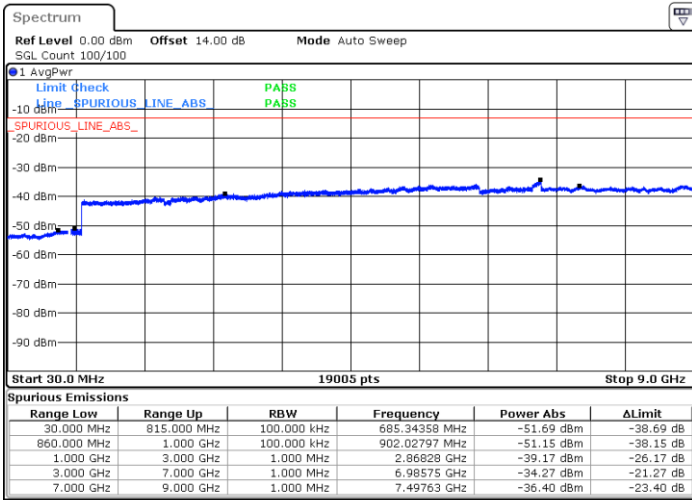

LTE Band 5 / 10MHz

Lowest Channel / QPSK

Lowest Channel / 16QAM

LTE Band 5 / 10MHz

Middle Channel / QPSK

Date: 30.MAR.2018 22:02:38

Middle Channel / 16QAM

Date: 30.MAR.2018 22:03:34

Highest Channel / QPSK

Date: 30.MAR.2018 22:11:48

Highest Channel / 16QAM

Date: 30.MAR.2018 22:12:44

LTE Band 5 / 1.4MHz

Lowest Channel / 64QAM

Middle Channel / 64QAM

Date: 30.MAR.2018 22:55:10

Date: 30.MAR.2018 22:56:26

Highest Channel / 64QAM

Date: 30.MAR.2018 23:01:01

LTE Band 5 / 3MHz

Lowest Channel / 64QAM

Middle Channel / 64QAM

Date: 30.MAR.2018 23:05:37

Date: 30.MAR.2018 23:06:53