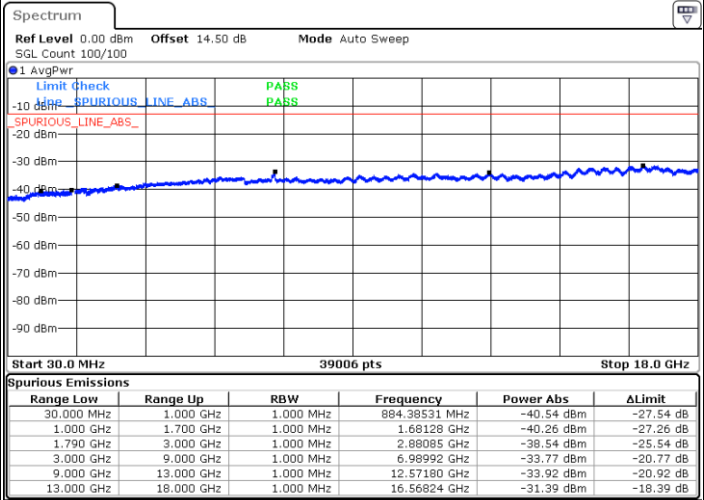

LTE Band 66 / 1.4MHz

Lowest Channel / QPSK

Lowest Channel / 16QAM

Date: 12.APR.2018 13:49:56

Date: 12.APR.2018 13:48:34

Middle Channel / QPSK

Middle Channel / 16QAM

Date: 12.APR.2018 19:40:49

Date: 12.APR.2018 19:41:48

LTE Band 66 / 1.4MHz

Highest Channel / QPSK

Date: 12.APR.2018 14:45:12

Highest Channel / 16QAM

Date: 12.APR.2018 14:35:02

LTE Band 66 / 3MHz

Lowest Channel / QPSK

Date: 12.APR.2018 14:58:54

Lowest Channel / 16QAM

Date: 12.APR.2018 15:21:02

LTE Band 66 / 3MHz

Middle Channel / QPSK

Date: 12.APR.2018 19:36:06

Middle Channel / 16QAM

Date: 12.APR.2018 19:36:50