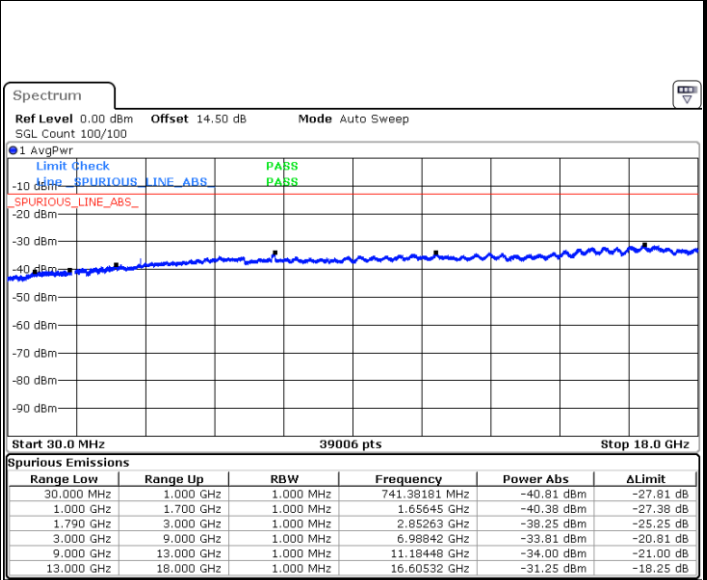

Date: 12.APR.2018 19:41:48

LTE Band 66 / 1.4MHz

Highest Channel / QPSK

Date: 12.APR.2018 14:45:12

Highest Channel / 16QAM

Date: 12.APR.2018 14:35:02

LTE Band 66 / 3MHz

Lowest Channel / QPSK

Date: 12.APR.2018 14:58:54

Lowest Channel / 16QAM

Date: 12.APR.2018 15:21:02

LTE Band 66 / 3MHz

Middle Channel / QPSK

Date: 12.APR.2018 19:36:06

Middle Channel / 16QAM

Date: 12.APR.2018 19:36:50

Highest Channel / QPSK

Date: 12.APR.2018 15:01:27

Highest Channel / 16QAM

Date: 12.APR.2018 15:08:04

LTE Band 66 / 5MHz

Lowest Channel / QPSK

Lowest Channel / 16QAM

Date: 12.APR.2018 15:45:51