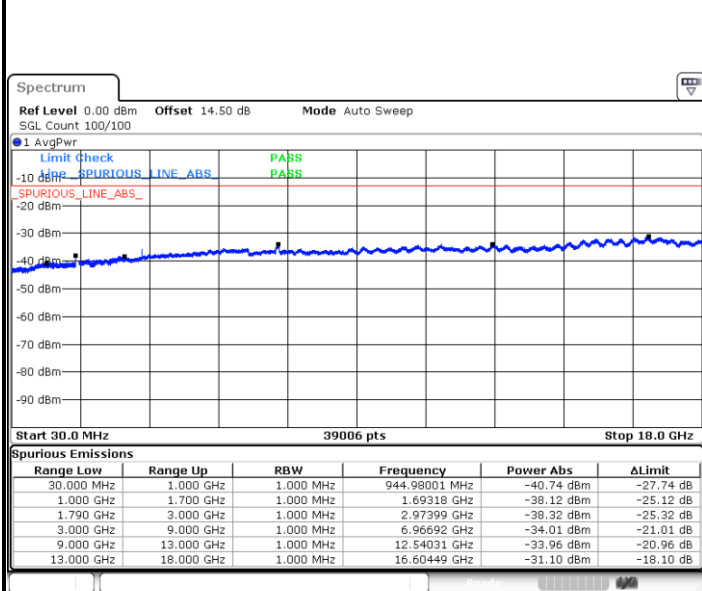

Highest Channel / QPSK

Date: 12.APR.2018 15:01:27

Highest Channel / 16QAM

Date: 12.APR.2018 15:08:04

LTE Band 66 / 5MHz

Lowest Channel / QPSK

Lowest Channel / 16QAM

Date: 12.APR.2018 15:45:51

Date: 12.APR.2018 15:31:26

Middle Channel / QPSK

Middle Channel / 16QAM

Date: 12.APR.2018 19:32:59

Date: 12.APR.2018 19:32:14

LTE Band 66 / 5MHz

Highest Channel / QPSK

Date: 12.APR.2018 15:52:52

Highest Channel / 16QAM

Date: 12.APR.2018 16:17:23

LTE Band 66 / 10MHz

Lowest Channel / QPSK

Date: 12.APR.2018 16:28:01

Lowest Channel / 16QAM

Date: 12.APR.2018 16:25:47

LTE Band 66 / 10MHz