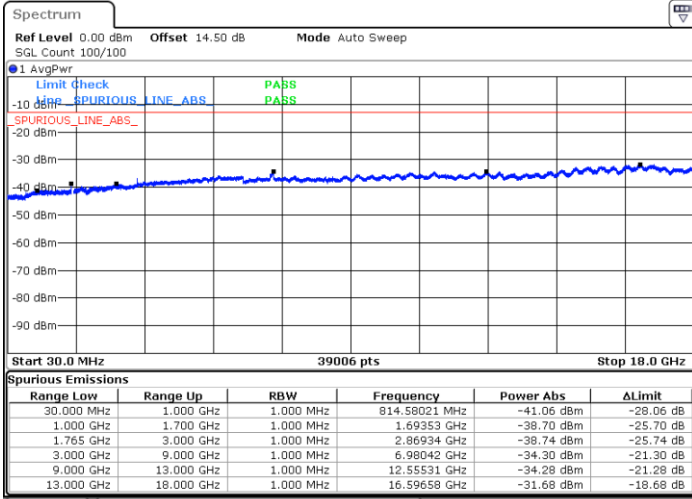

Middle Channel / 64QAM

Highest Channel / 64QAM

Highest Channel / 64QAM

LTE Band 4 / 10MHz

Lowest Channel / 64QAM

Middle Channel / 64QAM

Date: 31.MAR.2018 06:28:21

Date: 31.MAR.2018 06:29:36

Highest Channel / 64QAM

Date: 31.MAR.2018 06:33:10

LTE Band 4 / 15MHz

Lowest Channel / 64QAM

Middle Channel / 64QAM

Date: 31.MAR.2018 06:36:44

Date: 31.MAR.2018 06:37:59

Highest Channel / 64QAM