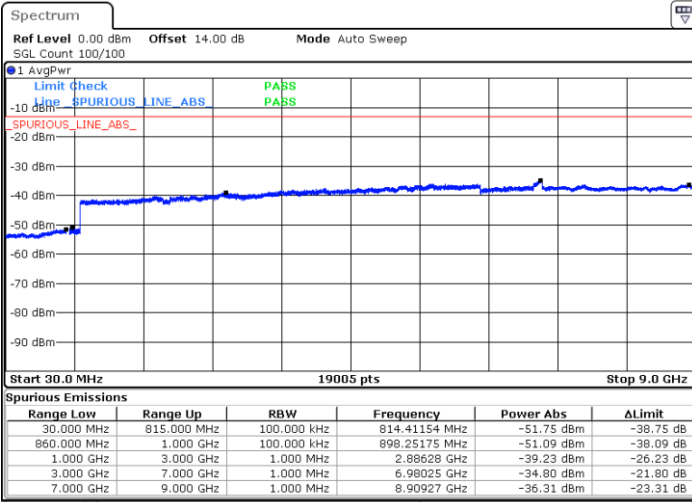

Date: 30.MAR.2018 21:21:02

LTE Band 5 / 1.4MHz

Highest Channel / QPSK

Date: 30.MAR.2018 21:29:18

Highest Channel / 16QAM

Date: 30.MAR.2018 21:30:14

LTE Band 5 / 3MHz

Lowest Channel / QPSK

Date: 30.MAR.2018 21:38:41

Lowest Channel / 16QAM

Date: 30.MAR.2018 21:39:44

LTE Band 5 / 3MHz

Middle Channel / QPSK

Middle Channel / 16QAM

Date: 30.MAR.2018 21:41:20

Date: 30.MAR.2018 21:42:16

Highest Channel / QPSK

Highest Channel / 16QAM

Date: 30.MAR.2018 21:50:32

Date: 30.MAR.2018 21:51:27

LTE Band 5 / 5MHz

Lowest Channel / QPSK

Lowest Channel / 16QAM

Date: 30.MAR.2018 22:27:19

Date: 30.MAR.2018 22:28:15

Middle Channel / QPSK

Middle Channel / 16QAM

Date: 30.MAR.2018 22:29:52

Date: 30.MAR.2018 22:30:48

LTE Band 5 / 5MHz

Highest Channel / QPSK

Highest Channel / 16QAM