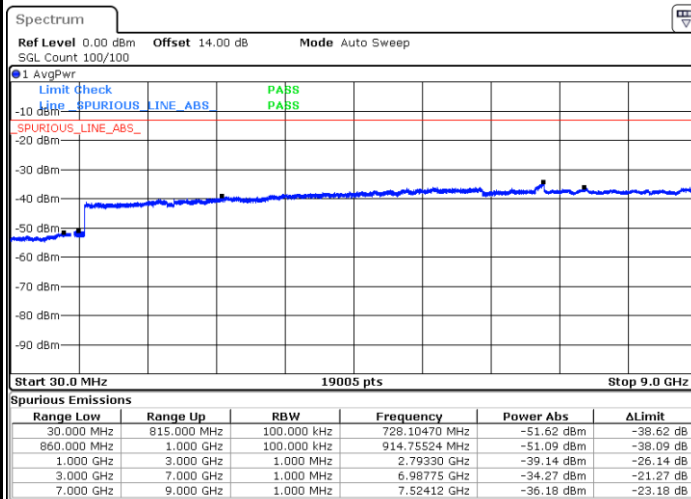

LTE Band 5 / 1.4MHz

Lowest Channel / QPSK

Lowest Channel / 16QAM

Date: 30.MAR.2018 21:17:33

Date: 30.MAR.2018 21:18:29

Middle Channel / QPSK

Middle Channel / 16QAM

Date: 30.MAR.2018 21:20:06

Date: 30.MAR.2018 21:21:02

LTE Band 5 / 1.4MHz

Highest Channel / QPSK

Date: 30.MAR.2018 21:29:18

Highest Channel / 16QAM

Date: 30.MAR.2018 21:30:14

LTE Band 5 / 3MHz

Lowest Channel / QPSK

Date: 30.MAR.2018 21:38:41

Lowest Channel / 16QAM

Date: 30.MAR.2018 21:39:44

LTE Band 5 / 3MHz

Middle Channel / QPSK

Middle Channel / 16QAM

Date: 30.MAR.2018 21:41:20

Date: 30.MAR.2018 21:42:16

Highest Channel / QPSK

Highest Channel / 16QAM

Date: 30.MAR.2018 21:50:32

Date: 30.MAR.2018 21:51:27

LTE Band 5 / 5MHz

Lowest Channel / QPSK

Lowest Channel / 16QAM

Date: 30.MAR.2018 22:27:19