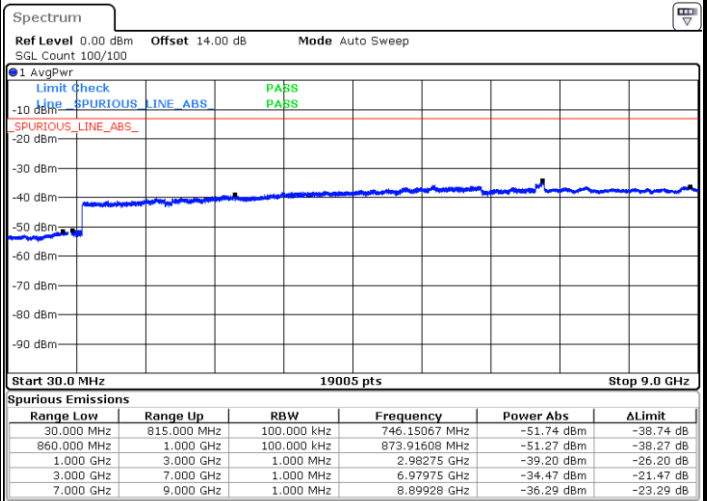

Date: 30.MAR.2018 21:21:02

LTE Band 5 / 1.4MHz

Highest Channel / QPSK

Date: 30.MAR.2018 21:29:18

Highest Channel / 16QAM

Date: 30.MAR.2018 21:30:14

LTE Band 5 / 3MHz

Lowest Channel / QPSK

Date: 30.MAR.2018 21:38:41

Lowest Channel / 16QAM

Date: 30.MAR.2018 21:39:44

LTE Band 5 / 3MHz

Middle Channel / QPSK

Middle Channel / 16QAM

Date: 30.MAR.2018 21:41:20

Date: 30.MAR.2018 21:42:16

Highest Channel / QPSK

Highest Channel / 16QAM

Date: 30.MAR.2018 21:50:32

Date: 30.MAR.2018 21:51:27

LTE Band 5 / 5MHz

Lowest Channel / QPSK

Lowest Channel / 16QAM

Date: 30.MAR.2018 22:27:19