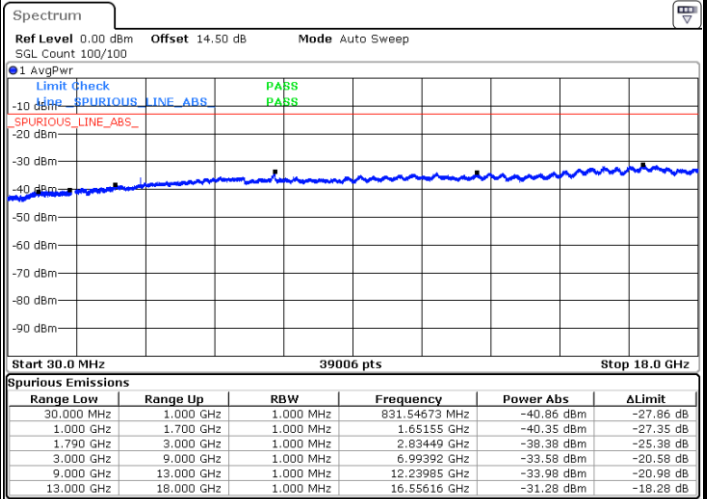

Date: 12.APR.2018 14:58:54

Lowest Channel / 16QAM

Date: 12.APR.2018 15:21:02

LTE Band 66 / 3MHz

Middle Channel / QPSK

Date: 12.APR.2018 19:36:06

Middle Channel / 16QAM

Date: 12.APR.2018 19:36:50

Highest Channel / QPSK

Date: 12.APR.2018 15:01:27

Highest Channel / 16QAM

Date: 12.APR.2018 15:08:04

LTE Band 66 / 5MHz

Lowest Channel / QPSK

Lowest Channel / 16QAM

Date: 12.APR.2018 15:45:51

Date: 12.APR.2018 15:31:26

Middle Channel / QPSK

Middle Channel / 16QAM

Date: 12.APR.2018 19:32:59

Date: 12.APR.2018 19:32:14

LTE Band 66 / 5MHz

Highest Channel / QPSK

Date: 12.APR.2018 15:52:52

Highest Channel / 16QAM

Date: 12.APR.2018 16:17:23

LTE Band 66 / 10MHz

Lowest Channel / QPSK

Date: 12.APR.2018 16:28:01

Lowest Channel / 16QAM

Date: 12.APR.2018 16:25:47

LTE Band 66 / 10MHz