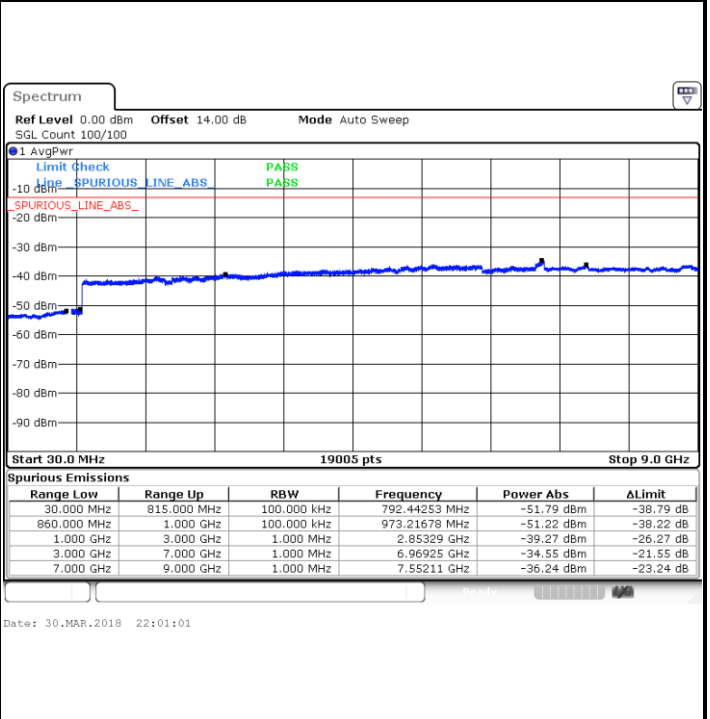

Highest Channel / QPSK

Highest Channel / 16QAM

Date: 30.MAR.2018 21:50:32

Date: 30.MAR.2018 21:51:27

LTE Band 5 / 5MHz

Lowest Channel / QPSK

Lowest Channel / 16QAM

Date: 30.MAR.2018 22:27:19

Date: 30.MAR.2018 22:28:15

Middle Channel / QPSK

Middle Channel / 16QAM

Date: 30.MAR.2018 22:29:52

Date: 30.MAR.2018 22:30:48

LTE Band 5 / 5MHz

Highest Channel / QPSK

Highest Channel / 16QAM

LTE Band 5 / 10MHz

Lowest Channel / QPSK

Lowest Channel / 16QAM

LTE Band 5 / 10MHz

Middle Channel / QPSK

Date: 30.MAR.2018 22:02:38

Middle Channel / 16QAM

Date: 30.MAR.2018 22:03:34