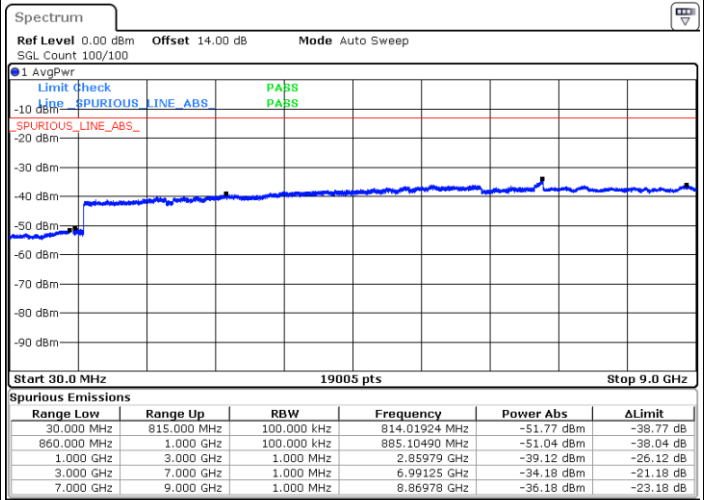

Highest Channel / QPSK

Date: 30.MAR.2018 22:11:48

Highest Channel / 16QAM

Date: 30.MAR.2018 22:12:44

LTE Band 5 / 1.4MHz

Lowest Channel / 64QAM

Middle Channel / 64QAM

Date: 30.MAR.2018 22:55:10

Date: 30.MAR.2018 22:56:26

Highest Channel / 64QAM

Date: 30.MAR.2018 23:01:01

LTE Band 5 / 3MHz

Lowest Channel / 64QAM

Middle Channel / 64QAM

Date: 30.MAR.2018 23:05:37

Date: 30.MAR.2018 23:06:53

Highest Channel / 64QAM

Date: 30.MAR.2018 23:11:29

LTE Band 5 / 5MHz

Lowest Channel / 64QAM

Middle Channel / 64QAM

Date: 30.MAR.2018 23:16:04

Date: 30.MAR.2018 23:17:20

Highest Channel / 64QAM

Date: 30.MAR.2018 23:21:55

LTE Band 5 / 10MHz

Lowest Channel / 64QAM

Middle Channel / 64QAM

Date: 30.MAR.2018 23:26:30

Date: 30.MAR.2018 23:27:47

Highest Channel / 64QAM

Date: 30.MAR.2018 23:32:23