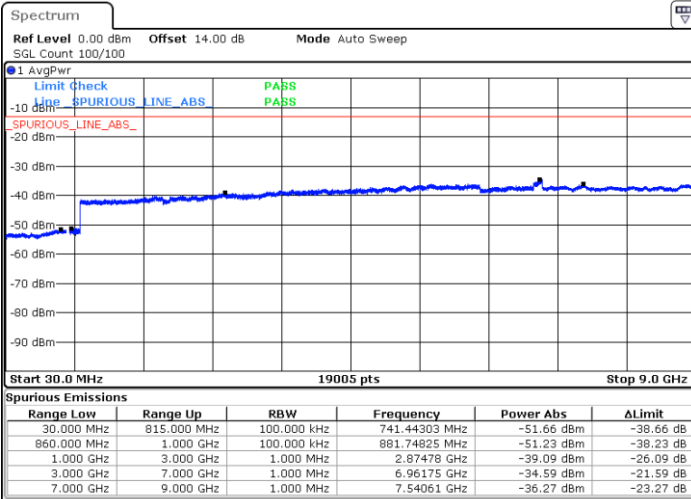

Date: 30.MAR.2018 21:38:41

Lowest Channel / 16QAM

Date: 30.MAR.2018 21:39:44

LTE Band 5 / 3MHz

Middle Channel / QPSK

Middle Channel / 16QAM

Date: 30.MAR.2018 21:41:20

Date: 30.MAR.2018 21:42:16

Highest Channel / QPSK

Highest Channel / 16QAM

Date: 30.MAR.2018 21:50:32

Date: 30.MAR.2018 21:51:27

LTE Band 5 / 5MHz

Lowest Channel / QPSK

Lowest Channel / 16QAM

Date: 30.MAR.2018 22:27:19

Date: 30.MAR.2018 22:28:15

Middle Channel / QPSK

Middle Channel / 16QAM

Date: 30.MAR.2018 22:29:52

Date: 30.MAR.2018 22:30:48

LTE Band 5 / 5MHz

Highest Channel / QPSK

Highest Channel / 16QAM