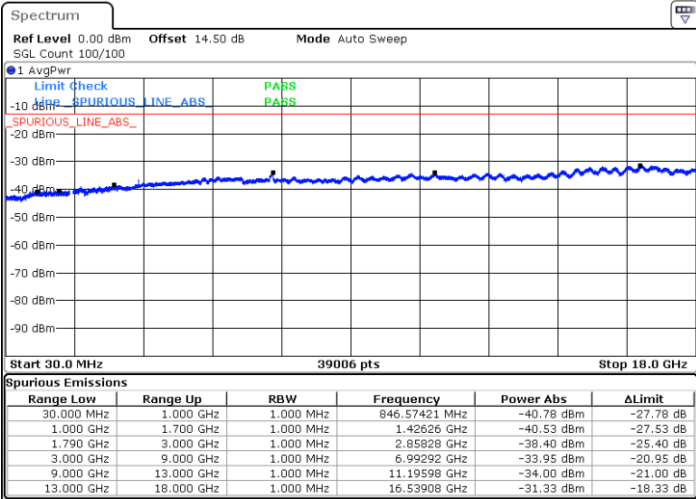

Date: 12.APR.2018 14:58:54

Lowest Channel / 16QAM

Date: 12.APR.2018 15:21:02

LTE Band 66 / 3MHz

Middle Channel / QPSK

Date: 12.APR.2018 19:36:06

Middle Channel / 16QAM

Date: 12.APR.2018 19:36:50

Highest Channel / QPSK

Date: 12.APR.2018 15:01:27

Highest Channel / 16QAM

Date: 12.APR.2018 15:08:04

LTE Band 66 / 5MHz

Lowest Channel / QPSK

Lowest Channel / 16QAM

Date: 12.APR.2018 15:45:51

Date: 12.APR.2018 15:31:26

Middle Channel / QPSK

Middle Channel / 16QAM

Date: 12.APR.2018 19:32:59

Date: 12.APR.2018 19:32:14

LTE Band 66 / 5MHz

Highest Channel / QPSK

Date: 12.APR.2018 15:52:52

Highest Channel / 16QAM

Date: 12.APR.2018 16:17:23

LTE Band 66 / 10MHz

Lowest Channel / QPSK

Date: 12.APR.2018 16:28:01

Lowest Channel / 16QAM

Date: 12.APR.2018 16:25:47

LTE Band 66 / 10MHz