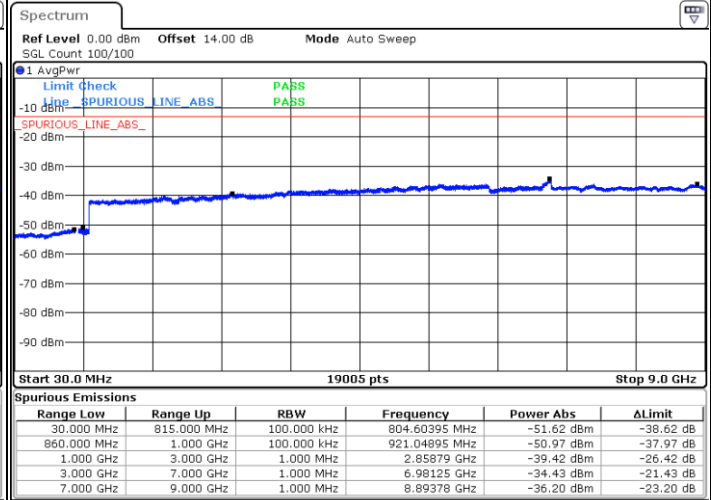

LTE Band 5 / 1.4MHz

Lowest Channel / QPSK

Lowest Channel / 16QAM

Date: 30.MAR.2018 21:17:33

Date: 30.MAR.2018 21:18:29

Middle Channel / QPSK

Middle Channel / 16QAM

Date: 30.MAR.2018 21:20:06

Date: 30.MAR.2018 21:21:02

LTE Band 5 / 1.4MHz

Highest Channel / QPSK

Date: 30.MAR.2018 21:29:18

Highest Channel / 16QAM

Date: 30.MAR.2018 21:30:14

LTE Band 5 / 3MHz

Lowest Channel / QPSK

Date: 30.MAR.2018 21:38:41

Lowest Channel / 16QAM

Date: 30.MAR.2018 21:39:44

LTE Band 5 / 3MHz

Middle Channel / QPSK

Middle Channel / 16QAM

Date: 30.MAR.2018 21:41:20

Date: 30.MAR.2018 21:42:16

Highest Channel / QPSK

Highest Channel / 16QAM

Date: 30.MAR.2018 21:50:32

Date: 30.MAR.2018 21:51:27

LTE Band 5 / 5MHz

Lowest Channel / QPSK

Lowest Channel / 16QAM

Date: 30.MAR.2018 22:27:19