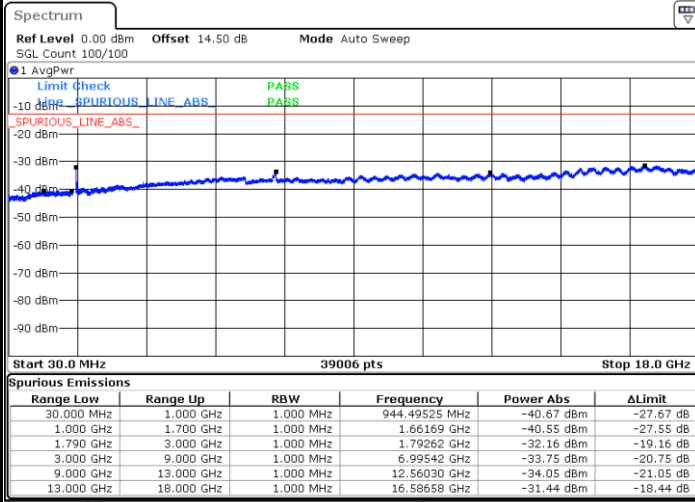

Highest Channel / 16QAM

Date: 12.APR.2018 16:17:23

LTE Band 66 / 10MHz

Lowest Channel / QPSK

Date: 12.APR.2018 16:28:01

Lowest Channel / 16QAM

Date: 12.APR.2018 16:25:47

LTE Band 66 / 10MHz

LTE Band 66 / 15MHz

Lowest Channel / QPSK

Lowest Channel / 16QAM

Date: 12.APR.2018 16:50:38

Date: 12.APR.2018 16:52:24

Middle Channel / QPSK

Middle Channel / 16QAM

Date: 12.APR.2018 18:44:43

Date: 12.APR.2018 18:45:34

LTE Band 66 / 15MHz

Highest Channel / QPSK

Date: 12.APR.2018 17:00:31

Highest Channel / 16QAM

Date: 12.APR.2018 17:02:06

LTE Band 66 / 20MHz

Lowest Channel / QPSK