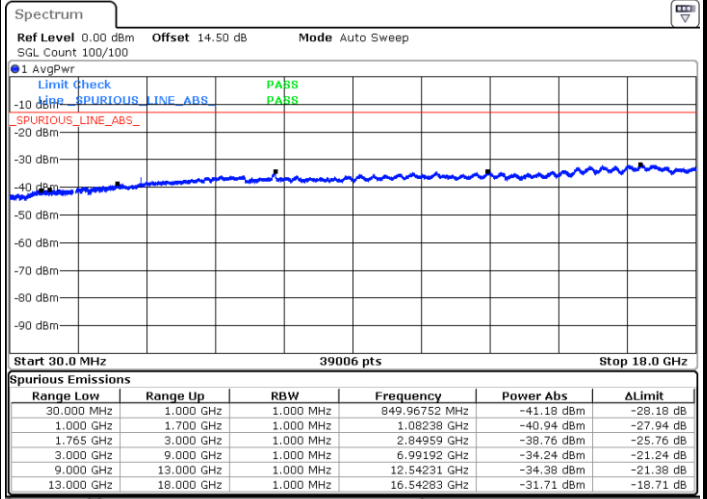

Lowest Channel / 64QAM

Middle Channel / 64QAM

Date: 31.MAR.2018 06:11:33

Date: 31.MAR.2018 06:12:49

Highest Channel / 64QAM

Date: 31.MAR.2018 06:16:23

LTE Band 4 / 5MHz

Lowest Channel / 64QAM

Middle Channel / 64QAM

Highest Channel / 64QAM

Highest Channel / 64QAM

LTE Band 4 / 10MHz

Lowest Channel / 64QAM

Middle Channel / 64QAM

Date: 31.MAR.2018 06:28:21

Date: 31.MAR.2018 06:29:36

Highest Channel / 64QAM

Date: 31.MAR.2018 06:33:10

LTE Band 4 / 15MHz

Lowest Channel / 64QAM

Middle Channel / 64QAM

Date: 31.MAR.2018 06:36:44

Date: 31.MAR.2018 06:37:59

Highest Channel / 64QAM

Date: 31.MAR.2018 06:41:33

LTE Band 4 / 20MHz

Lowest Channel / 64QAM

Middle Channel / 64QAM

Date: 31.MAR.2018 06:45:06

Date: 31.MAR.2018 06:46:22

Highest Channel / 64QAM

Date: 31.MAR.2018 06:49:56