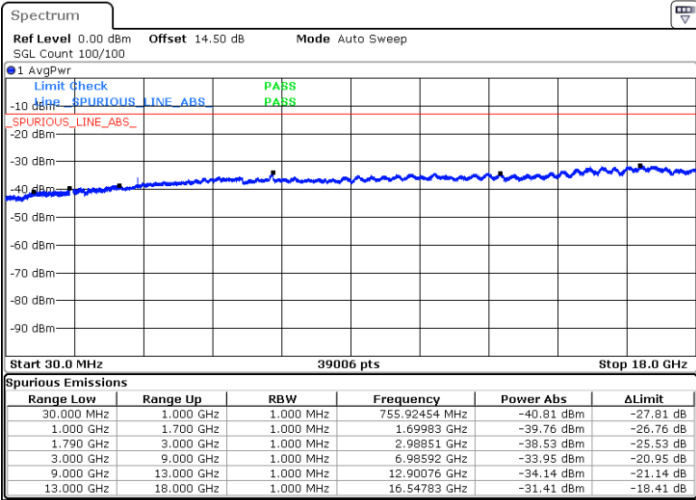

Date: 12.APR.2018 18:45:34

LTE Band 66 / 15MHz

Highest Channel / QPSK

Date: 12.APR.2018 17:00:31

Highest Channel / 16QAM

Date: 12.APR.2018 17:02:06

LTE Band 66 / 20MHz

Lowest Channel / QPSK

Date: 12.APR.2018 17:14:21

Lowest Channel / 16QAM

Date: 12.APR.2018 17:20:11

LTE Band 66 / 20MHz

Middle Channel / QPSK

Middle Channel / 16QAM

Date: 12.APR.2018 17:42:47

Date: 12.APR.2018 17:43:46

Highest Channel / QPSK

Highest Channel / 16QAM

Date: 12.APR.2018 17:30:39

Date: 12.APR.2018 17:26:52

LTE Band 66 / 1.4MHz

Lowest Channel / 64QAM

Middle Channel / 64QAM

Date: 12.APR.2018 14:16:04