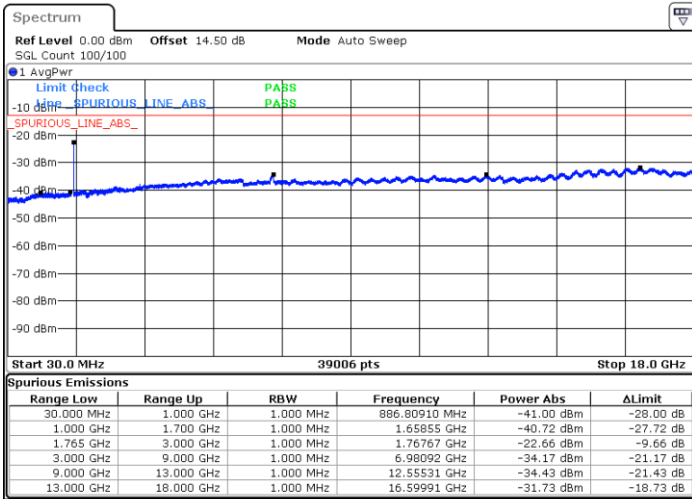

Middle Channel / 64QAM

Highest Channel / 64QAM

Highest Channel / 64QAM

LTE Band 4 / 10MHz

Lowest Channel / 64QAM

Middle Channel / 64QAM

Date: 31.MAR.2018 06:28:21

Date: 31.MAR.2018 06:29:36

Highest Channel / 64QAM

Date: 31.MAR.2018 06:33:10

LTE Band 4 / 15MHz

Lowest Channel / 64QAM

Middle Channel / 64QAM

Date: 31.MAR.2018 06:36:44

Date: 31.MAR.2018 06:37:59

Highest Channel / 64QAM

Date: 31.MAR.2018 06:41:33

LTE Band 4 / 20MHz

Lowest Channel / 64QAM

Middle Channel / 64QAM

Date: 31.MAR.2018 06:45:06

Date: 31.MAR.2018 06:46:22

Highest Channel / 64QAM

Date: 31.MAR.2018 06:49:56