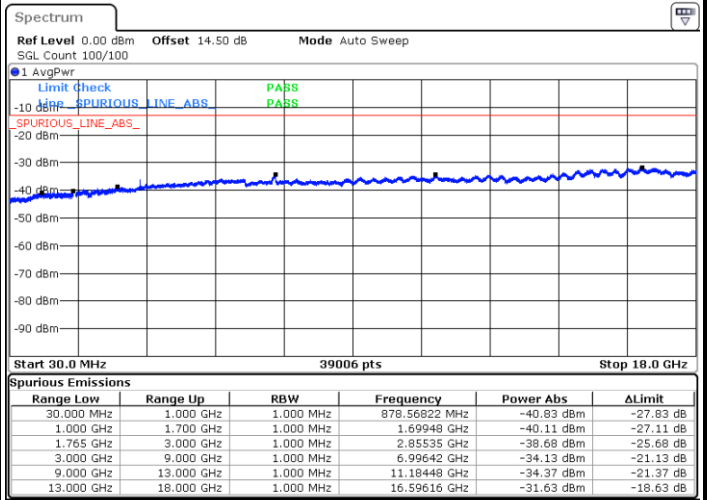

Middle Channel / 64QAM

Highest Channel / 64QAM

Highest Channel / 64QAM

LTE Band 4 / 10MHz

Lowest Channel / 64QAM

Middle Channel / 64QAM

Date: 31.MAR.2018 06:28:21

Date: 31.MAR.2018 06:29:36

Highest Channel / 64QAM

Date: 31.MAR.2018 06:33:10

LTE Band 4 / 15MHz

Lowest Channel / 64QAM

Middle Channel / 64QAM

Date: 31.MAR.2018 06:36:44

Date: 31.MAR.2018 06:37:59

Highest Channel / 64QAM

Date: 31.MAR.2018 06:41:33

LTE Band 4 / 20MHz

Lowest Channel / 64QAM

Middle Channel / 64QAM

Date: 31.MAR.2018 06:45:06

Date: 31.MAR.2018 06:46:22

Highest Channel / 64QAM

Date: 31.MAR.2018 06:49:56