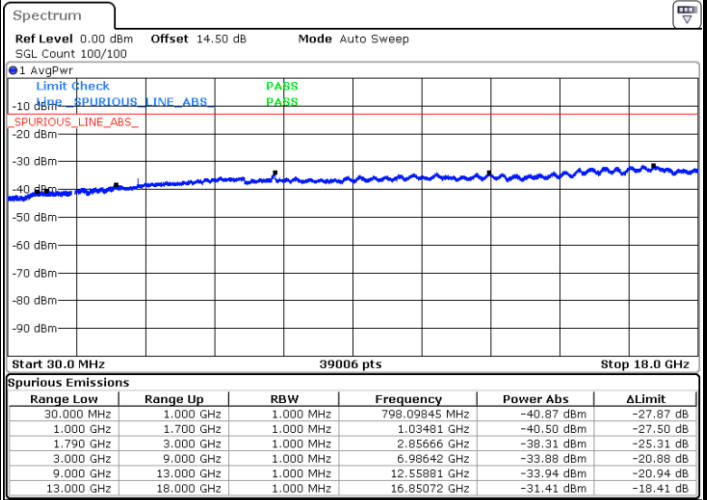

Highest Channel / 64QAM

Date: 30.MAR.2018 23:11:29

LTE Band 5 / 5MHz

Lowest Channel / 64QAM

Middle Channel / 64QAM

Date: 30.MAR.2018 23:16:04

Date: 30.MAR.2018 23:17:20

Highest Channel / 64QAM

Date: 30.MAR.2018 23:21:55

LTE Band 5 / 10MHz

Lowest Channel / 64QAM

Middle Channel / 64QAM

Date: 30.MAR.2018 23:26:30

Date: 30.MAR.2018 23:27:47

Highest Channel / 64QAM

Date: 30.MAR.2018 23:32:23

LTE Band 66 / 1.4MHz

Lowest Channel / QPSK

Lowest Channel / 16QAM

Date: 12.APR.2018 13:49:56

Date: 12.APR.2018 13:48:34

Middle Channel / QPSK

Middle Channel / 16QAM

Date: 12.APR.2018 19:40:49

Date: 12.APR.2018 19:41:48

LTE Band 66 / 1.4MHz

Highest Channel / QPSK

Date: 12.APR.2018 14:45:12

Highest Channel / 16QAM

Date: 12.APR.2018 14:35:02

LTE Band 66 / 3MHz

Lowest Channel / QPSK