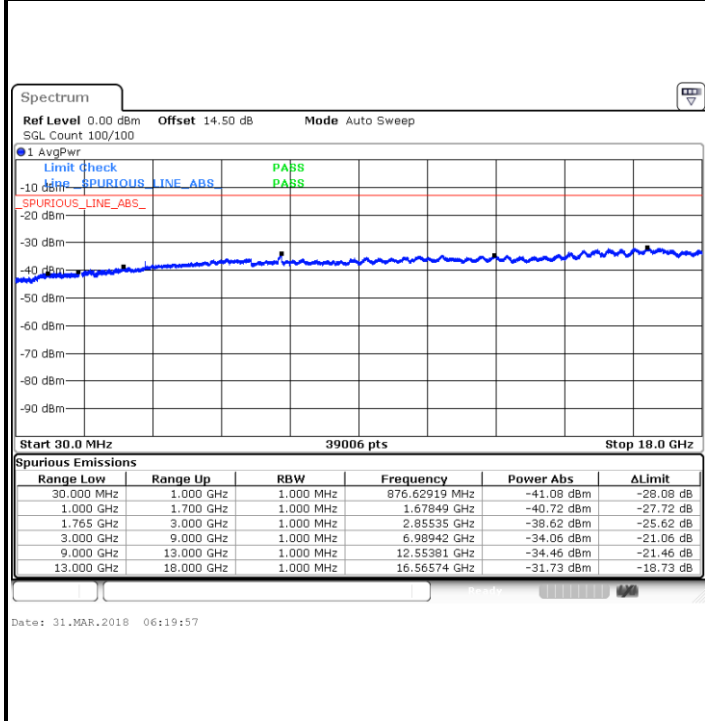

LTE Band 4 / 1.4MHz

Lowest Channel / 64QAM

Middle Channel / 64QAM

Date: 31.MAR.2018 06:03:10

Date: 31.MAR.2018 06:04:26

Highest Channel / 64QAM

Date: 31.MAR.2018 06:08:00

LTE Band 4 / 3MHz

Lowest Channel / 64QAM

Middle Channel / 64QAM

Date: 31.MAR.2018 06:11:33

Date: 31.MAR.2018 06:12:49

Highest Channel / 64QAM

Date: 31.MAR.2018 06:16:23

LTE Band 4 / 5MHz

Lowest Channel / 64QAM

Middle Channel / 64QAM

Highest Channel / 64QAM

Highest Channel / 64QAM

LTE Band 4 / 10MHz

Lowest Channel / 64QAM

Middle Channel / 64QAM

Date: 31.MAR.2018 06:28:21

Date: 31.MAR.2018 06:29:36

Highest Channel / 64QAM

Date: 31.MAR.2018 06:33:10

LTE Band 4 / 15MHz

Lowest Channel / 64QAM

Middle Channel / 64QAM

Date: 31.MAR.2018 06:36:44

Date: 31.MAR.2018 06:37:59

Highest Channel / 64QAM