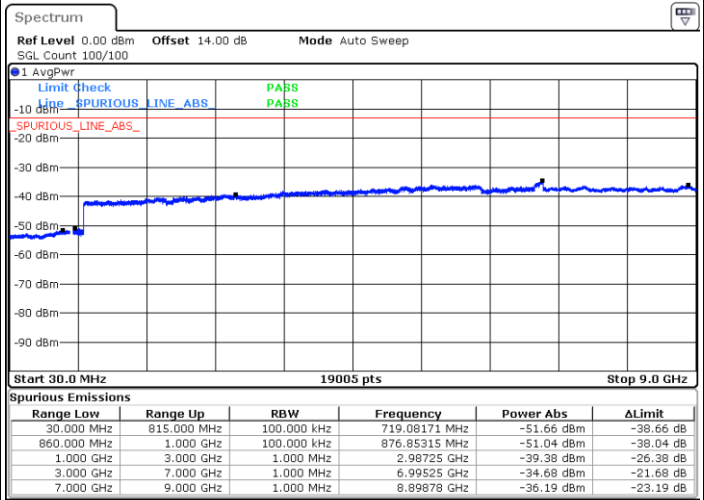

LTE Band 5 / 10MHz

Lowest Channel / QPSK

Lowest Channel / 16QAM

LTE Band 5 / 10MHz

Middle Channel / QPSK

Date: 30.MAR.2018 22:02:38

Middle Channel / 16QAM

Date: 30.MAR.2018 22:03:34

Highest Channel / QPSK

Date: 30.MAR.2018 22:11:48

Highest Channel / 16QAM

Date: 30.MAR.2018 22:12:44

LTE Band 5 / 1.4MHz

Lowest Channel / 64QAM

Middle Channel / 64QAM

Date: 30.MAR.2018 22:55:10

Date: 30.MAR.2018 22:56:26

Highest Channel / 64QAM

Date: 30.MAR.2018 23:01:01

LTE Band 5 / 3MHz

Lowest Channel / 64QAM

Middle Channel / 64QAM

Date: 30.MAR.2018 23:05:37

Date: 30.MAR.2018 23:06:53