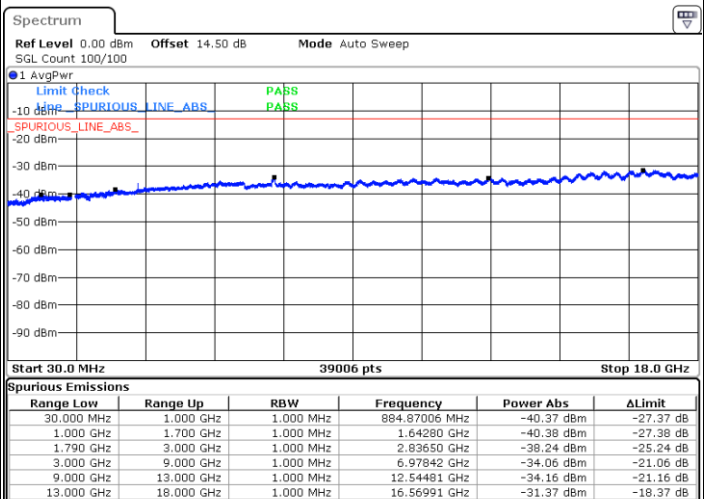

LTE Band 66 / 1.4MHz

Lowest Channel / QPSK

Lowest Channel / 16QAM

Date: 12.APR.2018 13:49:56

Date: 12.APR.2018 13:48:34

Middle Channel / QPSK

Middle Channel / 16QAM

Date: 12.APR.2018 19:40:49

Date: 12.APR.2018 19:41:48

LTE Band 66 / 1.4MHz

Highest Channel / QPSK

Date: 12.APR.2018 14:45:12

Highest Channel / 16QAM

Date: 12.APR.2018 14:35:02

LTE Band 66 / 3MHz

Lowest Channel / QPSK

Date: 12.APR.2018 14:58:54

Lowest Channel / 16QAM

Date: 12.APR.2018 15:21:02

LTE Band 66 / 3MHz

Middle Channel / QPSK

Date: 12.APR.2018 19:36:06

Middle Channel / 16QAM

Date: 12.APR.2018 19:36:50