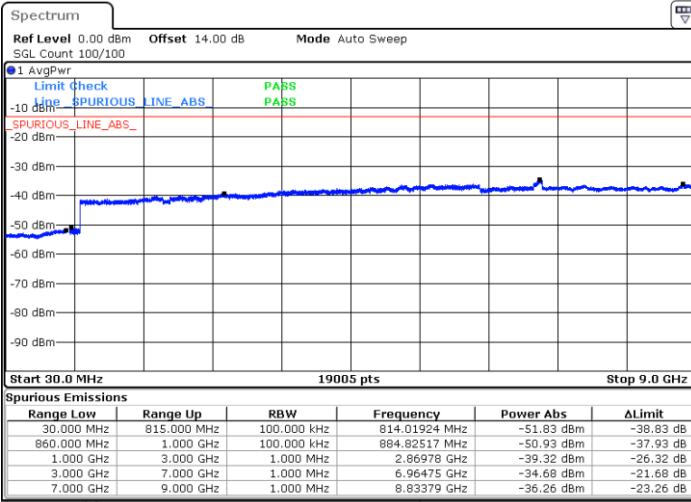

Highest Channel / 64QAM

Date: 31.MAR.2018 06:33:10

LTE Band 4 / 15MHz

Lowest Channel / 64QAM

Middle Channel / 64QAM

Date: 31.MAR.2018 06:36:44

Date: 31.MAR.2018 06:37:59

Highest Channel / 64QAM

Date: 31.MAR.2018 06:41:33

LTE Band 4 / 20MHz

Lowest Channel / 64QAM

Middle Channel / 64QAM

Date: 31.MAR.2018 06:45:06

Date: 31.MAR.2018 06:46:22

Highest Channel / 64QAM

Date: 31.MAR.2018 06:49:56

LTE Band 5 / 1.4MHz

Lowest Channel / QPSK

Lowest Channel / 16QAM

Date: 30.MAR.2018 21:17:33

Date: 30.MAR.2018 21:18:29

Middle Channel / QPSK

Middle Channel / 16QAM

Date: 30.MAR.2018 21:20:06

Date: 30.MAR.2018 21:21:02

LTE Band 5 / 1.4MHz

Highest Channel / QPSK

Date: 30.MAR.2018 21:29:18

Highest Channel / 16QAM

Date: 30.MAR.2018 21:30:14

LTE Band 5 / 3MHz

Lowest Channel / QPSK