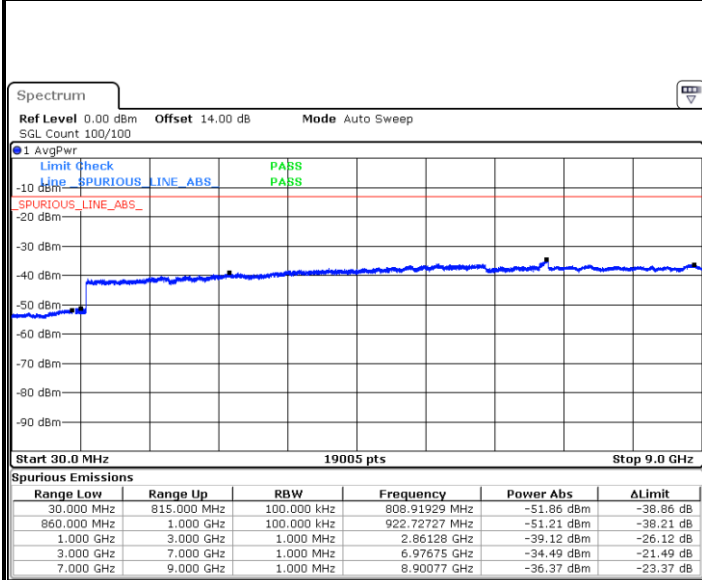

Highest Channel / QPSK

Highest Channel / 16QAM

Date: 30.MAR.2018 21:50:32

Date: 30.MAR.2018 21:51:27

LTE Band 5 / 5MHz

Lowest Channel / QPSK

Lowest Channel / 16QAM

Date: 30.MAR.2018 22:27:19

Date: 30.MAR.2018 22:28:15

Middle Channel / QPSK

Middle Channel / 16QAM

Date: 30.MAR.2018 22:29:52

Date: 30.MAR.2018 22:30:48

LTE Band 5 / 5MHz

Highest Channel / QPSK

Highest Channel / 16QAM

LTE Band 5 / 10MHz

Lowest Channel / QPSK

Lowest Channel / 16QAM

LTE Band 5 / 10MHz

Middle Channel / QPSK

Date: 30.MAR.2018 22:02:38

Middle Channel / 16QAM

Date: 30.MAR.2018 22:03:34

Highest Channel / QPSK

Date: 30.MAR.2018 22:11:48

Highest Channel / 16QAM

Date: 30.MAR.2018 22:12:44

LTE Band 5 / 1.4MHz

Lowest Channel / 64QAM

Middle Channel / 64QAM

Date: 30.MAR.2018 22:55:10