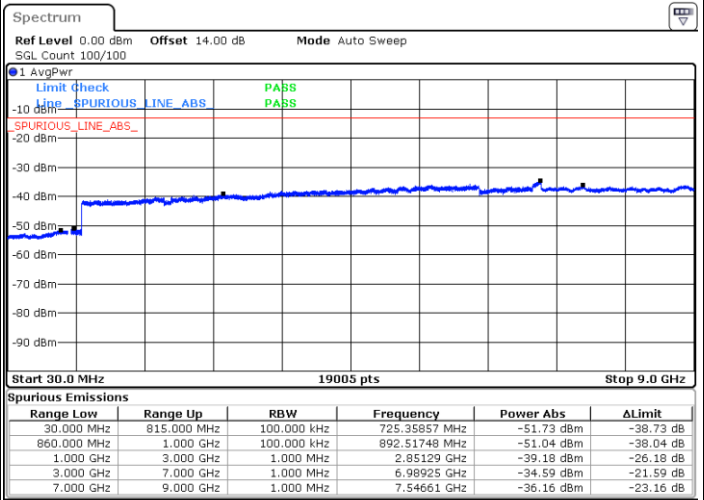

Highest Channel / 64QAM

Date: 30.MAR.2018 23:11:29

LTE Band 5 / 5MHz

Lowest Channel / 64QAM

Middle Channel / 64QAM

Date: 30.MAR.2018 23:16:04

Date: 30.MAR.2018 23:17:20

Highest Channel / 64QAM

Date: 30.MAR.2018 23:21:55

LTE Band 5 / 10MHz

Lowest Channel / 64QAM

Middle Channel / 64QAM

Date: 30.MAR.2018 23:26:30

Date: 30.MAR.2018 23:27:47

Highest Channel / 64QAM

Date: 30.MAR.2018 23:32:23

LTE Band 66 / 1.4MHz

Lowest Channel / QPSK

Lowest Channel / 16QAM

Date: 12.APR.2018 13:49:56

Date: 12.APR.2018 13:48:34

Middle Channel / QPSK

Middle Channel / 16QAM

Date: 12.APR.2018 19:40:49

Date: 12.APR.2018 19:41:48

LTE Band 66 / 1.4MHz

Highest Channel / QPSK

Date: 12.APR.2018 14:45:12

Highest Channel / 16QAM

Date: 12.APR.2018 14:35:02

LTE Band 66 / 3MHz

Lowest Channel / QPSK