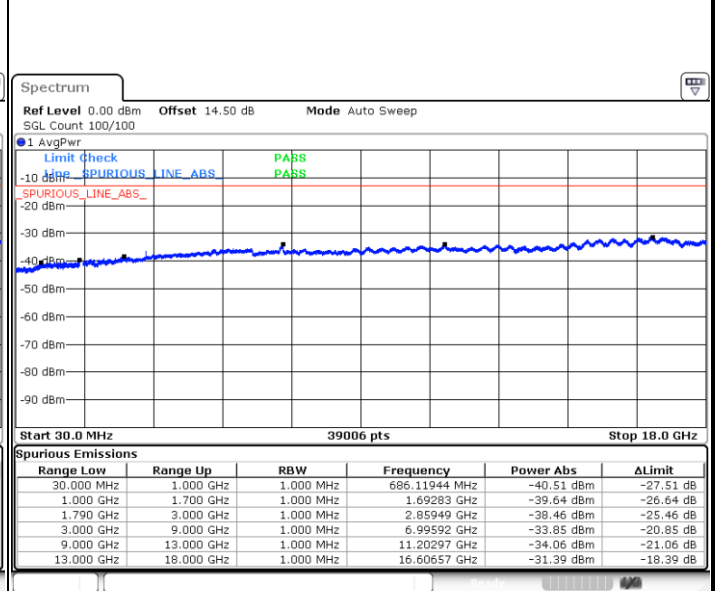

Highest Channel / QPSK

Date: 12.APR.2018 15:01:27

Highest Channel / 16QAM

Date: 12.APR.2018 15:08:04

LTE Band 66 / 5MHz

Lowest Channel / QPSK

Lowest Channel / 16QAM

Date: 12.APR.2018 15:45:51

Date: 12.APR.2018 15:31:26

Middle Channel / QPSK

Middle Channel / 16QAM

Date: 12.APR.2018 19:32:59

Date: 12.APR.2018 19:32:14

LTE Band 66 / 5MHz

Highest Channel / QPSK

Date: 12.APR.2018 15:52:52

Highest Channel / 16QAM

Date: 12.APR.2018 16:17:23

LTE Band 66 / 10MHz

Lowest Channel / QPSK

Date: 12.APR.2018 16:28:01

Lowest Channel / 16QAM

Date: 12.APR.2018 16:25:47

LTE Band 66 / 10MHz

Middle Channel / QPSK

Middle Channel / 16QAM

Date: 12.APR.2018 19:03:47

Date: 12.APR.2018 19:01:58

Highest Channel / QPSK

Highest Channel / 16QAM

Date: 12.APR.2018 16:32:24

Date: 12.APR.2018 16:33:59