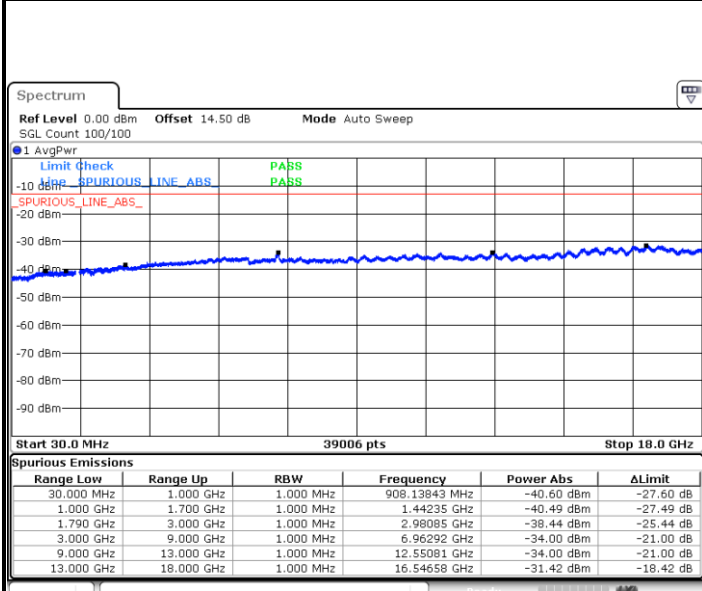

Highest Channel / QPSK

Date: 12.APR.2018 15:01:27

Highest Channel / 16QAM

Date: 12.APR.2018 15:08:04

LTE Band 66 / 5MHz

Lowest Channel / QPSK

Lowest Channel / 16QAM

Date: 12.APR.2018 15:45:51

Date: 12.APR.2018 15:31:26

Middle Channel / QPSK

Middle Channel / 16QAM

Date: 12.APR.2018 19:32:59

Date: 12.APR.2018 19:32:14

LTE Band 66 / 5MHz

Highest Channel / QPSK

Date: 12.APR.2018 15:52:52

Highest Channel / 16QAM

Date: 12.APR.2018 16:17:23

LTE Band 66 / 10MHz

Lowest Channel / QPSK

Date: 12.APR.2018 16:28:01

Lowest Channel / 16QAM

Date: 12.APR.2018 16:25:47

LTE Band 66 / 10MHz