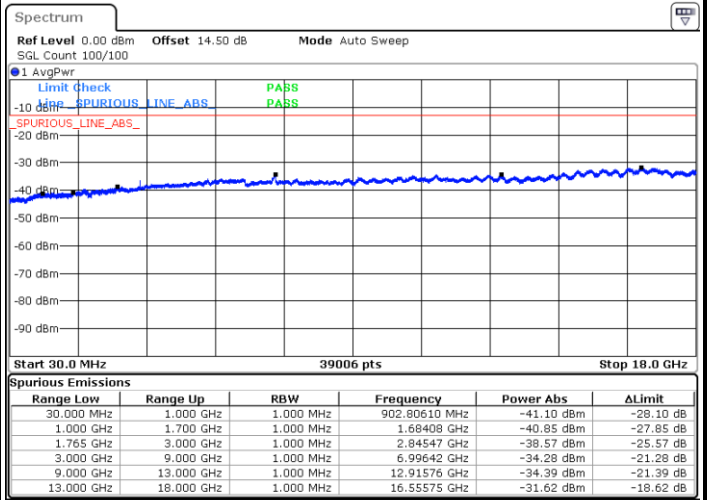

Middle Channel / 64QAM

Highest Channel / 64QAM

Highest Channel / 64QAM

LTE Band 4 / 10MHz

Lowest Channel / 64QAM

Middle Channel / 64QAM

Date: 31.MAR.2018 06:28:21

Date: 31.MAR.2018 06:29:36

Highest Channel / 64QAM

Date: 31.MAR.2018 06:33:10

LTE Band 4 / 15MHz

Lowest Channel / 64QAM

Middle Channel / 64QAM

Date: 31.MAR.2018 06:36:44

Date: 31.MAR.2018 06:37:59

Highest Channel / 64QAM

Date: 31.MAR.2018 06:41:33

LTE Band 4 / 20MHz

Lowest Channel / 64QAM

Middle Channel / 64QAM

Date: 31.MAR.2018 06:45:06

Date: 31.MAR.2018 06:46:22

Highest Channel / 64QAM

Date: 31.MAR.2018 06:49:56