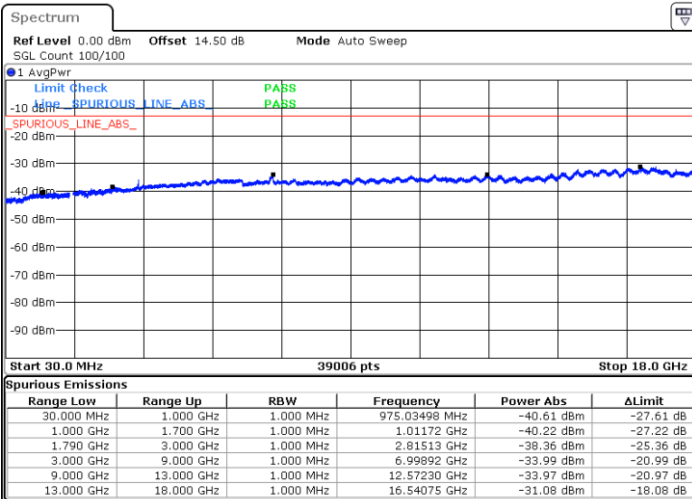

LTE Band 66 / 15MHz

Lowest Channel / QPSK

Lowest Channel / 16QAM

Date: 12.APR.2018 16:50:38

Date: 12.APR.2018 16:52:24

Middle Channel / QPSK

Middle Channel / 16QAM

Date: 12.APR.2018 18:44:43

Date: 12.APR.2018 18:45:34

LTE Band 66 / 15MHz

Highest Channel / QPSK

Date: 12.APR.2018 17:00:31

Highest Channel / 16QAM

Date: 12.APR.2018 17:02:06

LTE Band 66 / 20MHz

Lowest Channel / QPSK