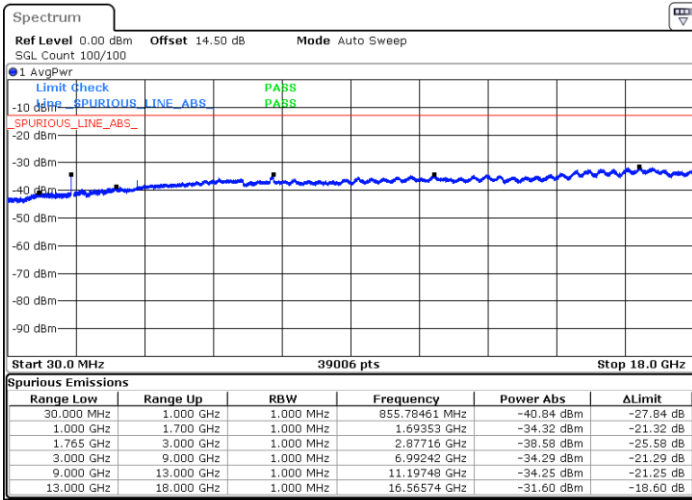

Middle Channel / 64QAM

Highest Channel / 64QAM

Highest Channel / 64QAM

LTE Band 4 / 10MHz

Lowest Channel / 64QAM

Middle Channel / 64QAM

Date: 31.MAR.2018 06:28:21

Date: 31.MAR.2018 06:29:36

Highest Channel / 64QAM

Date: 31.MAR.2018 06:33:10

LTE Band 4 / 15MHz

Lowest Channel / 64QAM

Middle Channel / 64QAM

Date: 31.MAR.2018 06:36:44

Date: 31.MAR.2018 06:37:59

Highest Channel / 64QAM

Date: 31.MAR.2018 06:41:33

LTE Band 4 / 20MHz

Lowest Channel / 64QAM

Middle Channel / 64QAM

Date: 31.MAR.2018 06:45:06

Date: 31.MAR.2018 06:46:22

Highest Channel / 64QAM

Date: 31.MAR.2018 06:49:56