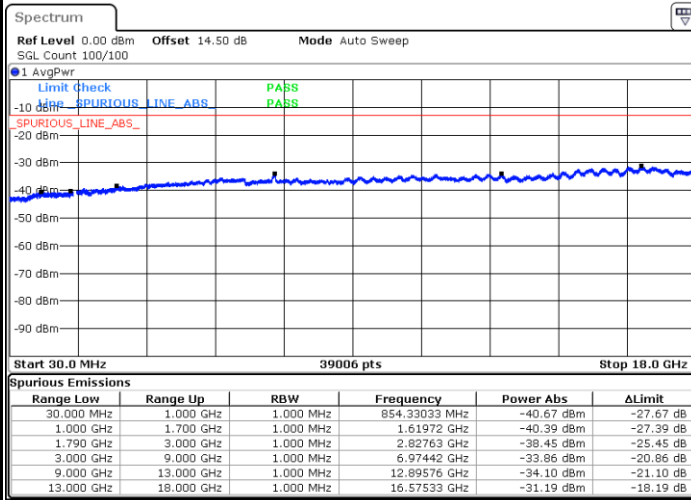

Date: 30.MAR.2018 23:21:55

LTE Band 5 / 10MHz

Lowest Channel / 64QAM

Middle Channel / 64QAM

Date: 30.MAR.2018 23:26:30

Date: 30.MAR.2018 23:27:47

Highest Channel / 64QAM

Date: 30.MAR.2018 23:32:23

LTE Band 66 / 1.4MHz

Lowest Channel / QPSK

Lowest Channel / 16QAM

Date: 12.APR.2018 13:49:56

Date: 12.APR.2018 13:48:34

Middle Channel / QPSK

Middle Channel / 16QAM

Date: 12.APR.2018 19:40:49

Date: 12.APR.2018 19:41:48

LTE Band 66 / 1.4MHz

Highest Channel / QPSK

Date: 12.APR.2018 14:45:12

Highest Channel / 16QAM

Date: 12.APR.2018 14:35:02

LTE Band 66 / 3MHz

Lowest Channel / QPSK