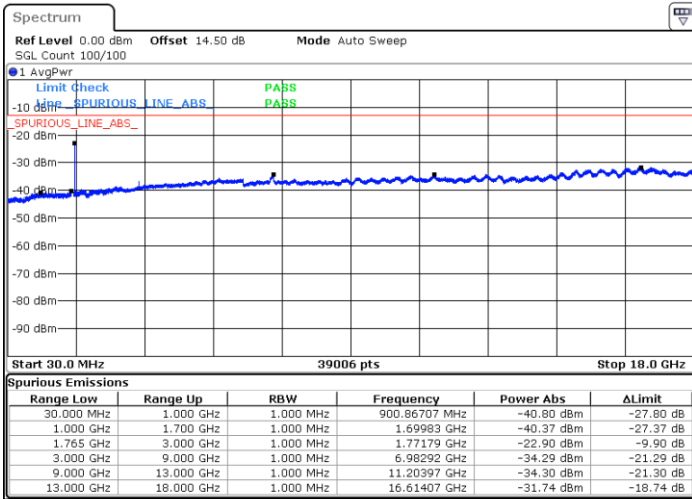

Highest Channel / 64QAM

Date: 31.MAR.2018 06:33:10

LTE Band 4 / 15MHz

Lowest Channel / 64QAM

Middle Channel / 64QAM

Date: 31.MAR.2018 06:36:44

Date: 31.MAR.2018 06:37:59

Highest Channel / 64QAM

Date: 31.MAR.2018 06:41:33

LTE Band 4 / 20MHz

Lowest Channel / 64QAM

Middle Channel / 64QAM

Date: 31.MAR.2018 06:45:06

Date: 31.MAR.2018 06:46:22

Highest Channel / 64QAM

Date: 31.MAR.2018 06:49:56

LTE Band 5 / 1.4MHz

Lowest Channel / QPSK

Lowest Channel / 16QAM

Date: 30.MAR.2018 21:17:33

Date: 30.MAR.2018 21:18:29

Middle Channel / QPSK

Middle Channel / 16QAM

Date: 30.MAR.2018 21:20:06