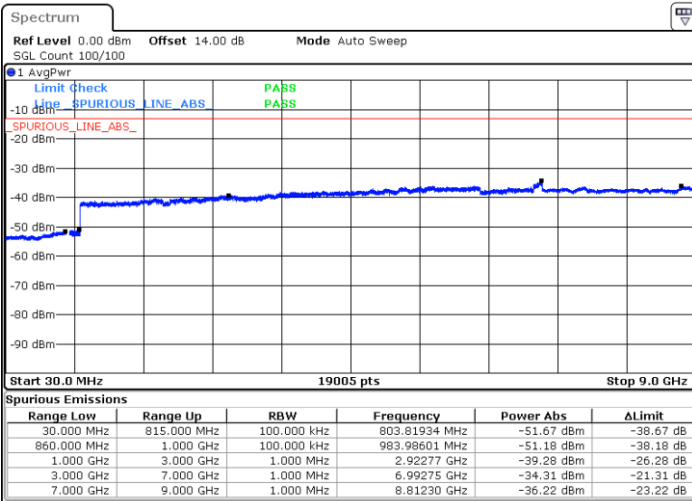

Date: 30.MAR.2018 21:21:02

LTE Band 5 / 1.4MHz

Highest Channel / QPSK

Date: 30.MAR.2018 21:29:18

Highest Channel / 16QAM

Date: 30.MAR.2018 21:30:14

LTE Band 5 / 3MHz

Lowest Channel / QPSK

Date: 30.MAR.2018 21:38:41

Lowest Channel / 16QAM

Date: 30.MAR.2018 21:39:44

LTE Band 5 / 3MHz

Middle Channel / QPSK

Middle Channel / 16QAM

Date: 30.MAR.2018 21:41:20

Date: 30.MAR.2018 21:42:16

Highest Channel / QPSK

Highest Channel / 16QAM

Date: 30.MAR.2018 21:50:32

Date: 30.MAR.2018 21:51:27

LTE Band 5 / 5MHz

Lowest Channel / QPSK

Lowest Channel / 16QAM

Date: 30.MAR.2018 22:27:19

Date: 30.MAR.2018 22:28:15

Middle Channel / QPSK

Middle Channel / 16QAM

Date: 30.MAR.2018 22:29:52

Date: 30.MAR.2018 22:30:48

LTE Band 5 / 5MHz

Highest Channel / QPSK

Highest Channel / 16QAM