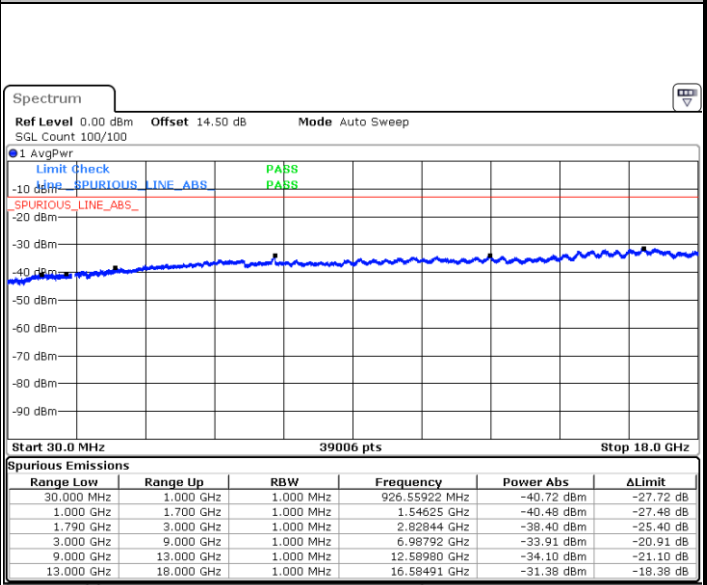

Date: 12.APR.2018 19:41:48

LTE Band 66 / 1.4MHz

Highest Channel / QPSK

Date: 12.APR.2018 14:45:12

Highest Channel / 16QAM

Date: 12.APR.2018 14:35:02

LTE Band 66 / 3MHz

Lowest Channel / QPSK

Date: 12.APR.2018 14:58:54

Lowest Channel / 16QAM

Date: 12.APR.2018 15:21:02

LTE Band 66 / 3MHz

Middle Channel / QPSK

Date: 12.APR.2018 19:36:06

Middle Channel / 16QAM

Date: 12.APR.2018 19:36:50

Highest Channel / QPSK

Date: 12.APR.2018 15:01:27

Highest Channel / 16QAM

Date: 12.APR.2018 15:08:04

LTE Band 66 / 5MHz

Lowest Channel / QPSK

Lowest Channel / 16QAM

Date: 12.APR.2018 15:45:51