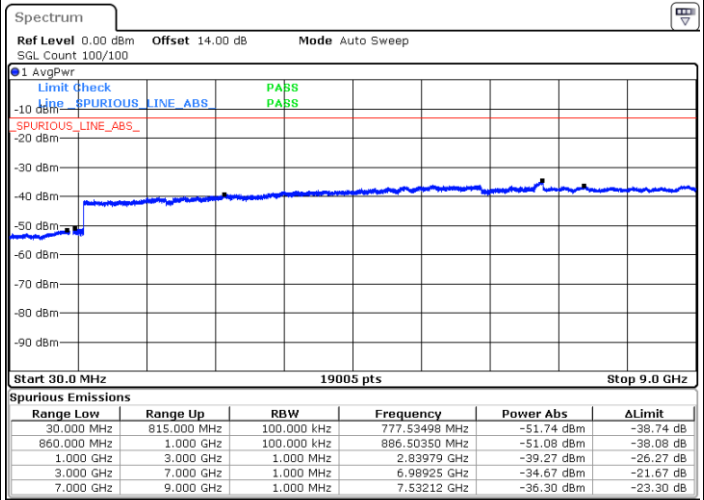

Date: 30.MAR.2018 22:56:26

Highest Channel / 64QAM

Date: 30.MAR.2018 23:01:01

LTE Band 5 / 3MHz

Lowest Channel / 64QAM

Middle Channel / 64QAM

Date: 30.MAR.2018 23:05:37

Date: 30.MAR.2018 23:06:53

Highest Channel / 64QAM

Date: 30.MAR.2018 23:11:29

LTE Band 5 / 5MHz

Lowest Channel / 64QAM

Middle Channel / 64QAM

Date: 30.MAR.2018 23:16:04

Date: 30.MAR.2018 23:17:20

Highest Channel / 64QAM

Date: 30.MAR.2018 23:21:55

LTE Band 5 / 10MHz

Lowest Channel / 64QAM

Middle Channel / 64QAM

Date: 30.MAR.2018 23:26:30

Date: 30.MAR.2018 23:27:47

Highest Channel / 64QAM

Date: 30.MAR.2018 23:32:23

LTE Band 66 / 1.4MHz

Lowest Channel / QPSK

Lowest Channel / 16QAM

Date: 12.APR.2018 13:49:56

Date: 12.APR.2018 13:48:34

Middle Channel / QPSK

Middle Channel / 16QAM

Date: 12.APR.2018 19:40:49