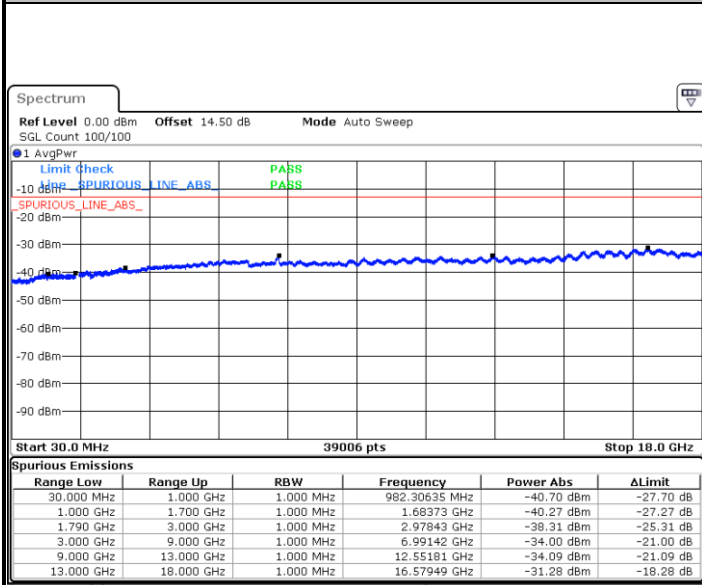

Date: 12.APR.2018 19:41:48

LTE Band 66 / 1.4MHz

Highest Channel / QPSK

Date: 12.APR.2018 14:45:12

Highest Channel / 16QAM

Date: 12.APR.2018 14:35:02

LTE Band 66 / 3MHz

Lowest Channel / QPSK

Date: 12.APR.2018 14:58:54

Lowest Channel / 16QAM

Date: 12.APR.2018 15:21:02

LTE Band 66 / 3MHz

Middle Channel / QPSK

Date: 12.APR.2018 19:36:06

Middle Channel / 16QAM

Date: 12.APR.2018 19:36:50

Highest Channel / QPSK

Date: 12.APR.2018 15:01:27

Highest Channel / 16QAM

Date: 12.APR.2018 15:08:04

LTE Band 66 / 5MHz

Lowest Channel / QPSK

Lowest Channel / 16QAM

Date: 12.APR.2018 15:45:51