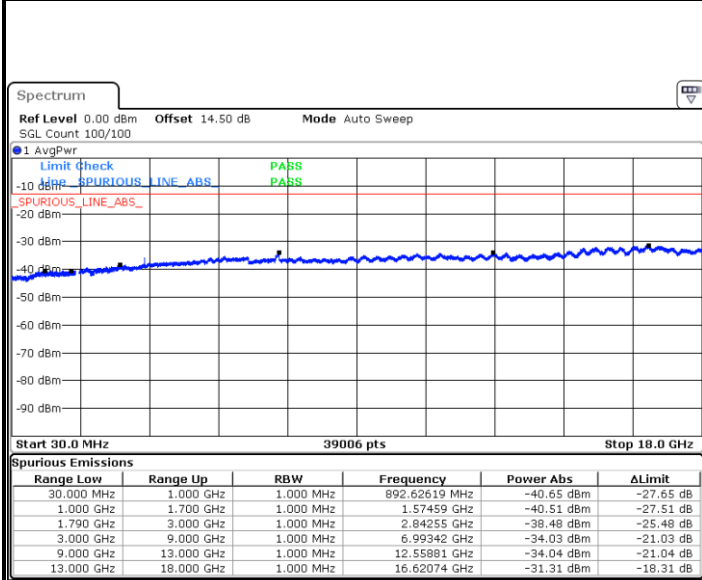

Date: 12.APR.2018 19:41:48

LTE Band 66 / 1.4MHz

Highest Channel / QPSK

Date: 12.APR.2018 14:45:12

Highest Channel / 16QAM

Date: 12.APR.2018 14:35:02

LTE Band 66 / 3MHz

Lowest Channel / QPSK

Date: 12.APR.2018 14:58:54

Lowest Channel / 16QAM

Date: 12.APR.2018 15:21:02

LTE Band 66 / 3MHz

Middle Channel / QPSK

Date: 12.APR.2018 19:36:06

Middle Channel / 16QAM

Date: 12.APR.2018 19:36:50

Highest Channel / QPSK

Date: 12.APR.2018 15:01:27

Highest Channel / 16QAM

Date: 12.APR.2018 15:08:04

LTE Band 66 / 5MHz

Lowest Channel / QPSK

Lowest Channel / 16QAM

Date: 12.APR.2018 15:45:51