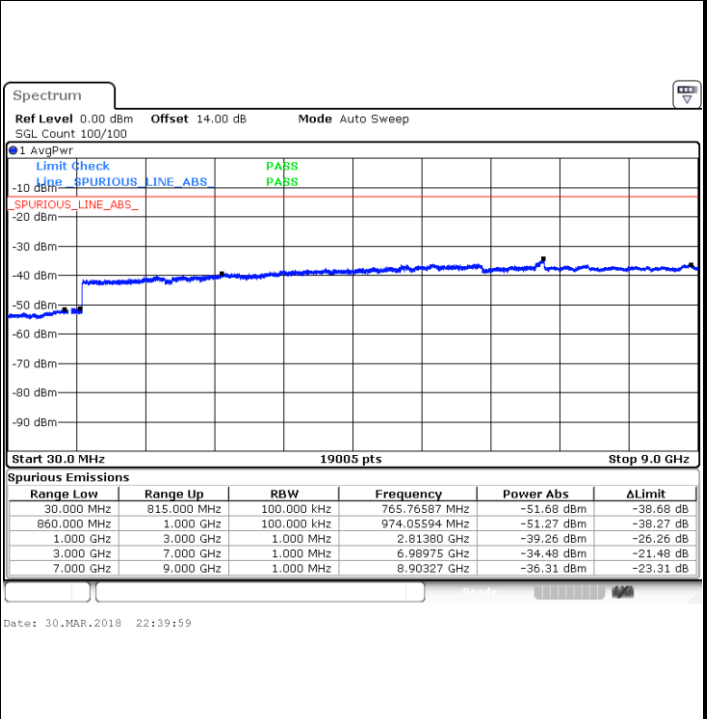

Highest Channel / QPSK

Highest Channel / 16QAM

Date: 30.MAR.2018 21:50:32

Date: 30.MAR.2018 21:51:27

LTE Band 5 / 5MHz

Lowest Channel / QPSK

Lowest Channel / 16QAM

Date: 30.MAR.2018 22:27:19

Date: 30.MAR.2018 22:28:15

Middle Channel / QPSK

Middle Channel / 16QAM

Date: 30.MAR.2018 22:29:52

Date: 30.MAR.2018 22:30:48

LTE Band 5 / 5MHz

Highest Channel / QPSK

Highest Channel / 16QAM

LTE Band 5 / 10MHz

Lowest Channel / QPSK

Lowest Channel / 16QAM

LTE Band 5 / 10MHz

Middle Channel / QPSK

Date: 30.MAR.2018 22:02:38

Middle Channel / 16QAM

Date: 30.MAR.2018 22:03:34

Highest Channel / QPSK

Date: 30.MAR.2018 22:11:48

Highest Channel / 16QAM

Date: 30.MAR.2018 22:12:44

LTE Band 5 / 1.4MHz

Lowest Channel / 64QAM

Middle Channel / 64QAM

Date: 30.MAR.2018 22:55:10