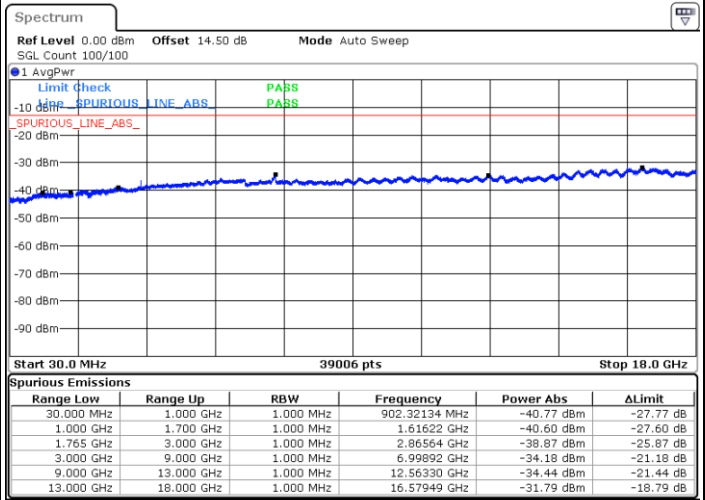

LTE Band 4 / 1.4MHz

Lowest Channel / 64QAM

Middle Channel / 64QAM

Date: 31.MAR.2018 06:03:10

Date: 31.MAR.2018 06:04:26

Highest Channel / 64QAM

Date: 31.MAR.2018 06:08:00

LTE Band 4 / 3MHz

Lowest Channel / 64QAM

Middle Channel / 64QAM

Date: 31.MAR.2018 06:11:33

Date: 31.MAR.2018 06:12:49

Highest Channel / 64QAM

Date: 31.MAR.2018 06:16:23

LTE Band 4 / 5MHz

Lowest Channel / 64QAM