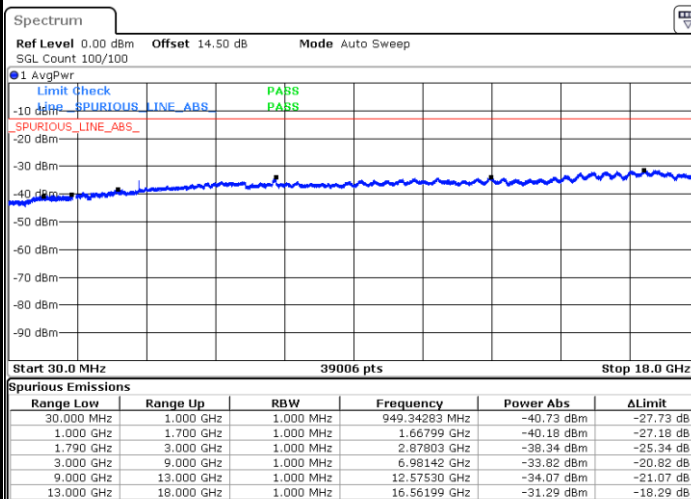

LTE Band 66 / 1.4MHz

Lowest Channel / QPSK

Lowest Channel / 16QAM

Date: 12.APR.2018 13:49:56

Date: 12.APR.2018 13:48:34

Middle Channel / QPSK

Middle Channel / 16QAM

Date: 12.APR.2018 19:40:49

Date: 12.APR.2018 19:41:48

LTE Band 66 / 1.4MHz

Highest Channel / QPSK

Date: 12.APR.2018 14:45:12

Highest Channel / 16QAM

Date: 12.APR.2018 14:35:02

LTE Band 66 / 3MHz

Lowest Channel / QPSK

Date: 12.APR.2018 14:58:54

Lowest Channel / 16QAM

Date: 12.APR.2018 15:21:02

LTE Band 66 / 3MHz

Middle Channel / QPSK

Date: 12.APR.2018 19:36:06

Middle Channel / 16QAM

Date: 12.APR.2018 19:36:50

Highest Channel / QPSK

Date: 12.APR.2018 15:01:27

Highest Channel / 16QAM

Date: 12.APR.2018 15:08:04

LTE Band 66 / 5MHz

Lowest Channel / QPSK

Lowest Channel / 16QAM

Date: 12.APR.2018 15:45:51