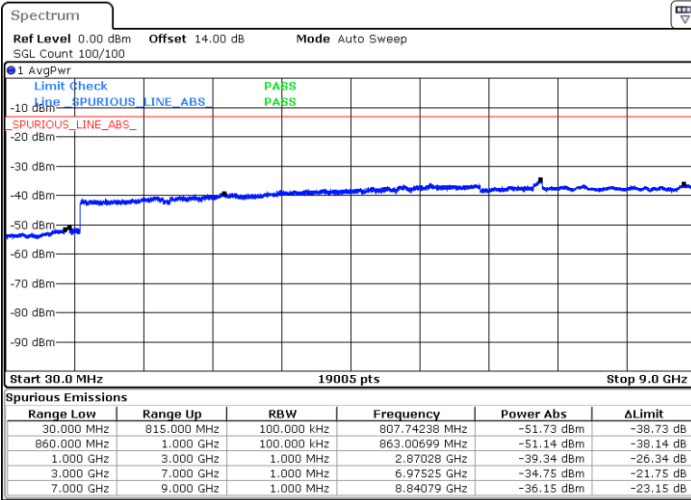

Date: 30.MAR.2018 21:38:41

Lowest Channel / 16QAM

Date: 30.MAR.2018 21:39:44

LTE Band 5 / 3MHz

Middle Channel / QPSK

Middle Channel / 16QAM

Date: 30.MAR.2018 21:41:20

Date: 30.MAR.2018 21:42:16

Highest Channel / QPSK

Highest Channel / 16QAM

Date: 30.MAR.2018 21:50:32

Date: 30.MAR.2018 21:51:27

LTE Band 5 / 5MHz

Lowest Channel / QPSK

Lowest Channel / 16QAM

Date: 30.MAR.2018 22:27:19

Date: 30.MAR.2018 22:28:15

Middle Channel / QPSK

Middle Channel / 16QAM

Date: 30.MAR.2018 22:29:52

Date: 30.MAR.2018 22:30:48

LTE Band 5 / 5MHz

Highest Channel / QPSK

Highest Channel / 16QAM