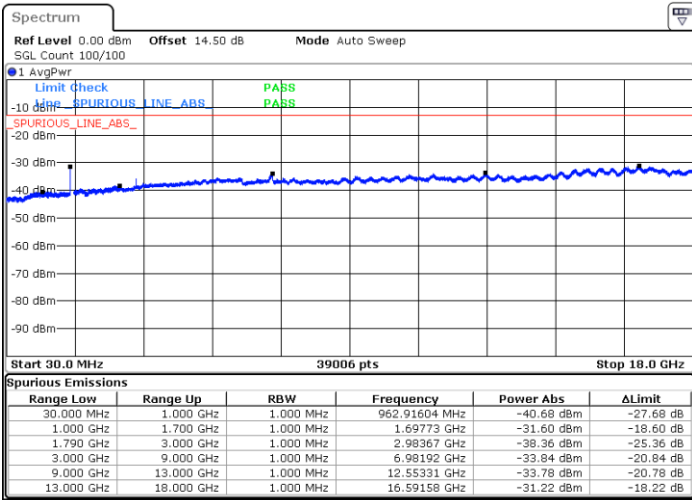

Highest Channel / 16QAM

Date: 12.APR.2018 16:17:23

LTE Band 66 / 10MHz

Lowest Channel / QPSK

Date: 12.APR.2018 16:28:01

Lowest Channel / 16QAM

Date: 12.APR.2018 16:25:47

LTE Band 66 / 10MHz

Middle Channel / QPSK

Middle Channel / 16QAM

Date: 12.APR.2018 19:03:47

Date: 12.APR.2018 19:01:58

Highest Channel / QPSK

Highest Channel / 16QAM

Date: 12.APR.2018 16:32:24

Date: 12.APR.2018 16:33:59

LTE Band 66 / 15MHz

Lowest Channel / QPSK

Lowest Channel / 16QAM

Date: 12.APR.2018 16:50:38

Date: 12.APR.2018 16:52:24

Middle Channel / QPSK

Middle Channel / 16QAM

Date: 12.APR.2018 18:44:43

Date: 12.APR.2018 18:45:34

LTE Band 66 / 15MHz

Highest Channel / QPSK

Date: 12.APR.2018 17:00:31

Highest Channel / 16QAM

Date: 12.APR.2018 17:02:06

LTE Band 66 / 20MHz

Lowest Channel / QPSK