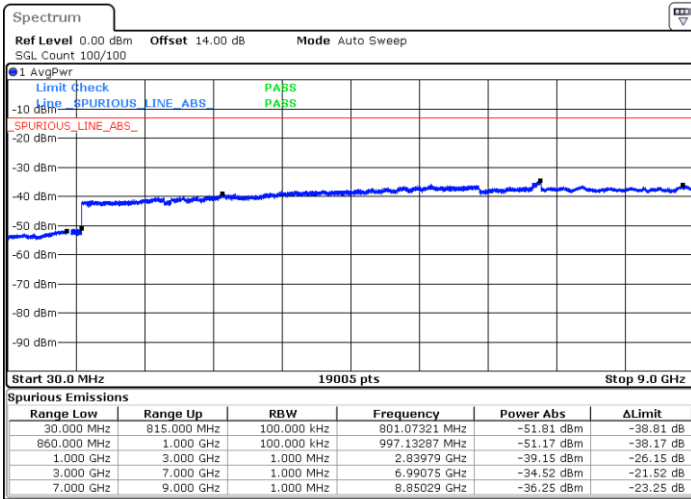

Date: 30.MAR.2018 22:56:26

Highest Channel / 64QAM

Date: 30.MAR.2018 23:01:01

LTE Band 5 / 3MHz

Lowest Channel / 64QAM

Middle Channel / 64QAM

Date: 30.MAR.2018 23:05:37

Date: 30.MAR.2018 23:06:53

Highest Channel / 64QAM

Date: 30.MAR.2018 23:11:29

LTE Band 5 / 5MHz

Lowest Channel / 64QAM

Middle Channel / 64QAM

Date: 30.MAR.2018 23:16:04

Date: 30.MAR.2018 23:17:20

Highest Channel / 64QAM

Date: 30.MAR.2018 23:21:55

LTE Band 5 / 10MHz

Lowest Channel / 64QAM

Middle Channel / 64QAM

Date: 30.MAR.2018 23:26:30

Date: 30.MAR.2018 23:27:47

Highest Channel / 64QAM

Date: 30.MAR.2018 23:32:23