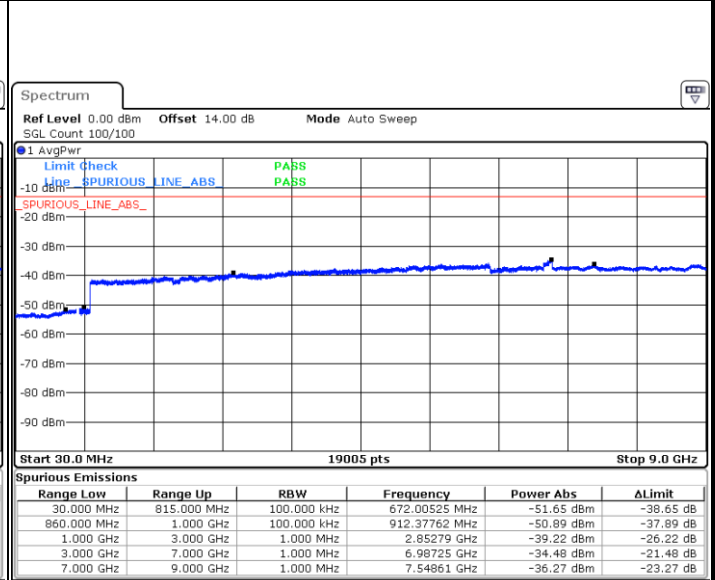

Date: 30.MAR.2018 22:28:15

Middle Channel / QPSK

Middle Channel / 16QAM

Date: 30.MAR.2018 22:29:52

Date: 30.MAR.2018 22:30:48

LTE Band 5 / 5MHz

Highest Channel / QPSK

Highest Channel / 16QAM

LTE Band 5 / 10MHz

Lowest Channel / QPSK

Lowest Channel / 16QAM

LTE Band 5 / 10MHz

Middle Channel / QPSK

Date: 30.MAR.2018 22:02:38

Middle Channel / 16QAM

Date: 30.MAR.2018 22:03:34

Highest Channel / QPSK

Date: 30.MAR.2018 22:11:48

Highest Channel / 16QAM

Date: 30.MAR.2018 22:12:44

LTE Band 5 / 1.4MHz

Lowest Channel / 64QAM

Middle Channel / 64QAM

Date: 30.MAR.2018 22:55:10