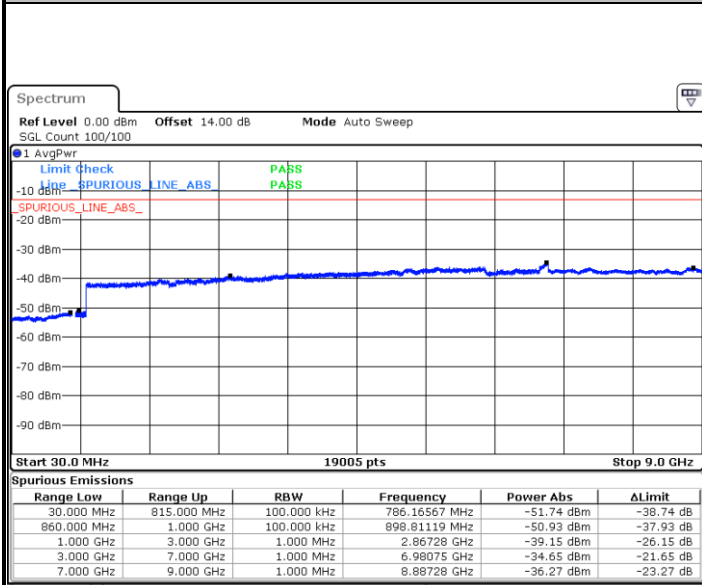

Date: 30.MAR.2018 22:28:15

Middle Channel / QPSK

Middle Channel / 16QAM

Date: 30.MAR.2018 22:29:52

Date: 30.MAR.2018 22:30:48

LTE Band 5 / 5MHz

Highest Channel / QPSK

Highest Channel / 16QAM

LTE Band 5 / 10MHz

Lowest Channel / QPSK

Lowest Channel / 16QAM

LTE Band 5 / 10MHz

Middle Channel / QPSK

Date: 30.MAR.2018 22:02:38

Middle Channel / 16QAM

Date: 30.MAR.2018 22:03:34

Highest Channel / QPSK

Date: 30.MAR.2018 22:11:48

Highest Channel / 16QAM

Date: 30.MAR.2018 22:12:44

LTE Band 5 / 1.4MHz

Lowest Channel / 64QAM

Middle Channel / 64QAM

Date: 30.MAR.2018 22:55:10