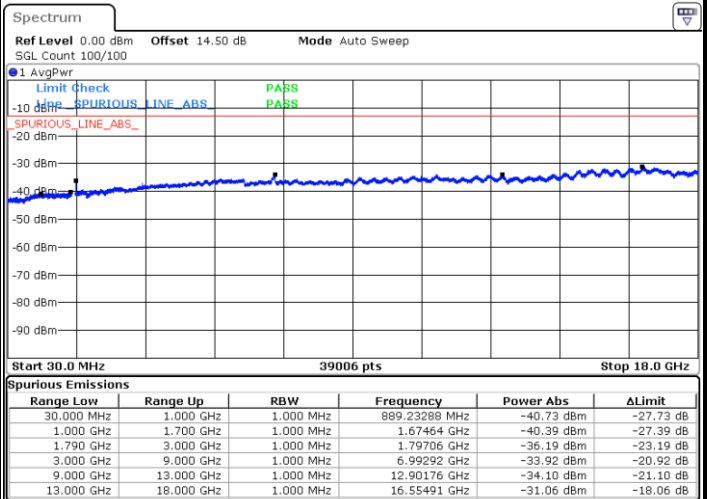

Date: 12.APR.2018 18:45:34

LTE Band 66 / 15MHz

Highest Channel / QPSK

Date: 12.APR.2018 17:00:31

Highest Channel / 16QAM

Date: 12.APR.2018 17:02:06

LTE Band 66 / 20MHz

Lowest Channel / QPSK

Date: 12.APR.2018 17:14:21

Lowest Channel / 16QAM

Date: 12.APR.2018 17:20:11

LTE Band 66 / 20MHz

Middle Channel / QPSK

Middle Channel / 16QAM

Date: 12.APR.2018 17:42:47

Date: 12.APR.2018 17:43:46

Highest Channel / QPSK

Highest Channel / 16QAM

Date: 12.APR.2018 17:30:39

Date: 12.APR.2018 17:26:52

LTE Band 66 / 1.4MHz

Lowest Channel / 64QAM

Middle Channel / 64QAM

Date: 12.APR.2018 14:16:04