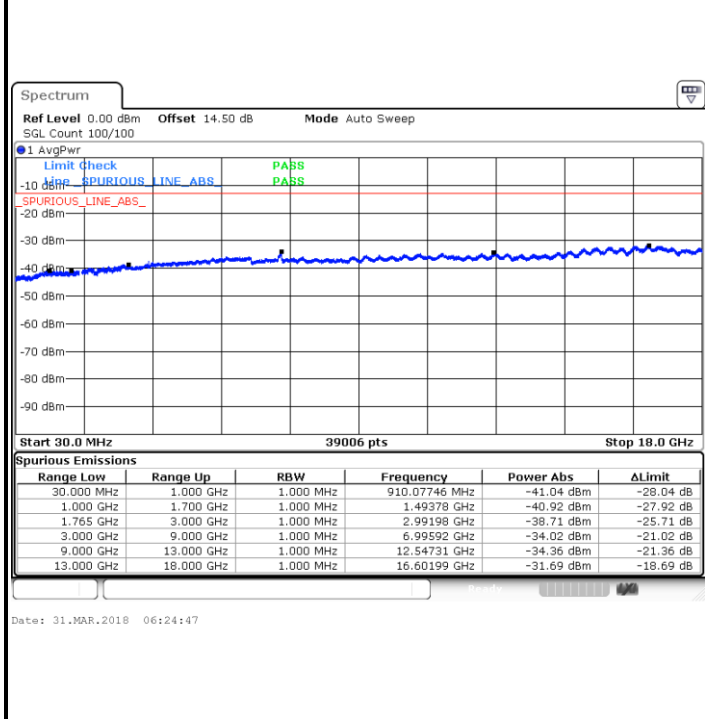

LTE Band 4 / 1.4MHz

Lowest Channel / 64QAM

Middle Channel / 64QAM

Date: 31.MAR.2018 06:03:10

Date: 31.MAR.2018 06:04:26

Highest Channel / 64QAM

Date: 31.MAR.2018 06:08:00

LTE Band 4 / 3MHz

Lowest Channel / 64QAM

Middle Channel / 64QAM

Date: 31.MAR.2018 06:11:33

Date: 31.MAR.2018 06:12:49

Highest Channel / 64QAM

Date: 31.MAR.2018 06:16:23

LTE Band 4 / 5MHz

Lowest Channel / 64QAM

Middle Channel / 64QAM

Highest Channel / 64QAM

Highest Channel / 64QAM

LTE Band 4 / 10MHz

Lowest Channel / 64QAM

Middle Channel / 64QAM

Date: 31.MAR.2018 06:28:21

Date: 31.MAR.2018 06:29:36