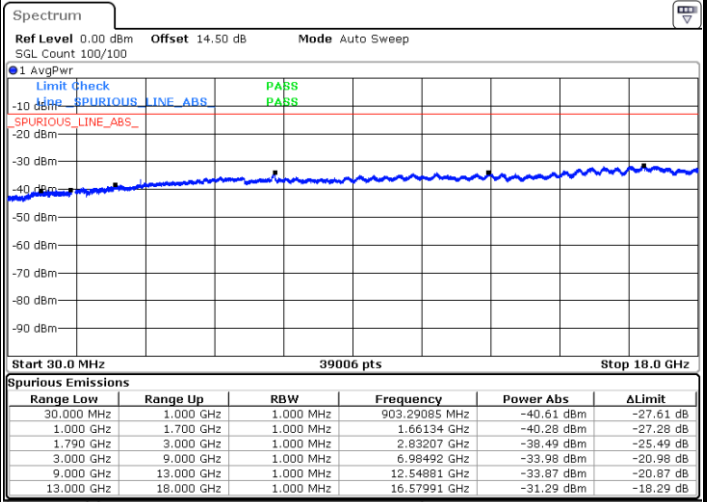

Highest Channel / QPSK

Date: 12.APR.2018 15:01:27

Highest Channel / 16QAM

Date: 12.APR.2018 15:08:04

LTE Band 66 / 5MHz

Lowest Channel / QPSK

Lowest Channel / 16QAM

Date: 12.APR.2018 15:45:51

Date: 12.APR.2018 15:31:26

Middle Channel / QPSK

Middle Channel / 16QAM

Date: 12.APR.2018 19:32:59

Date: 12.APR.2018 19:32:14

LTE Band 66 / 5MHz

Highest Channel / QPSK

Date: 12.APR.2018 15:52:52

Highest Channel / 16QAM

Date: 12.APR.2018 16:17:23

LTE Band 66 / 10MHz

Lowest Channel / QPSK

Date: 12.APR.2018 16:28:01

Lowest Channel / 16QAM

Date: 12.APR.2018 16:25:47

LTE Band 66 / 10MHz

Middle Channel / QPSK

Middle Channel / 16QAM

Date: 12.APR.2018 19:03:47

Date: 12.APR.2018 19:01:58

Highest Channel / QPSK

Highest Channel / 16QAM

Date: 12.APR.2018 16:32:24

Date: 12.APR.2018 16:33:59