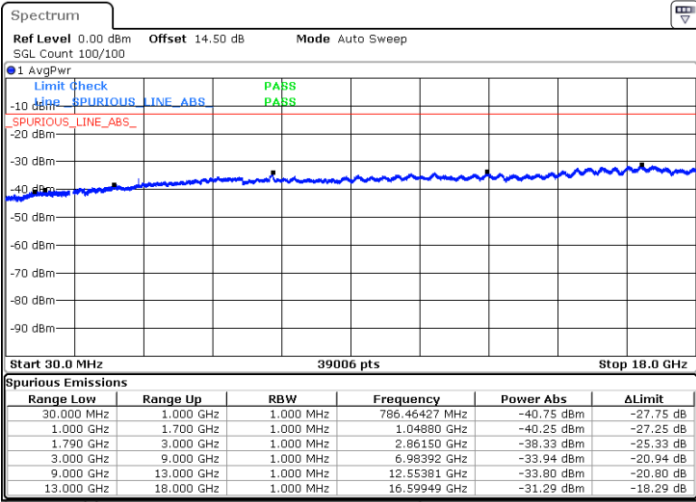

Date: 12.APR.2018 15:31:26

Middle Channel / QPSK

Middle Channel / 16QAM

Date: 12.APR.2018 19:32:59

Date: 12.APR.2018 19:32:14

LTE Band 66 / 5MHz

Highest Channel / QPSK

Date: 12.APR.2018 15:52:52

Highest Channel / 16QAM

Date: 12.APR.2018 16:17:23

LTE Band 66 / 10MHz

Lowest Channel / QPSK

Date: 12.APR.2018 16:28:01

Lowest Channel / 16QAM

Date: 12.APR.2018 16:25:47

LTE Band 66 / 10MHz

Middle Channel / QPSK

Middle Channel / 16QAM

Date: 12.APR.2018 19:03:47

Date: 12.APR.2018 19:01:58

Highest Channel / QPSK

Highest Channel / 16QAM

Date: 12.APR.2018 16:32:24

Date: 12.APR.2018 16:33:59