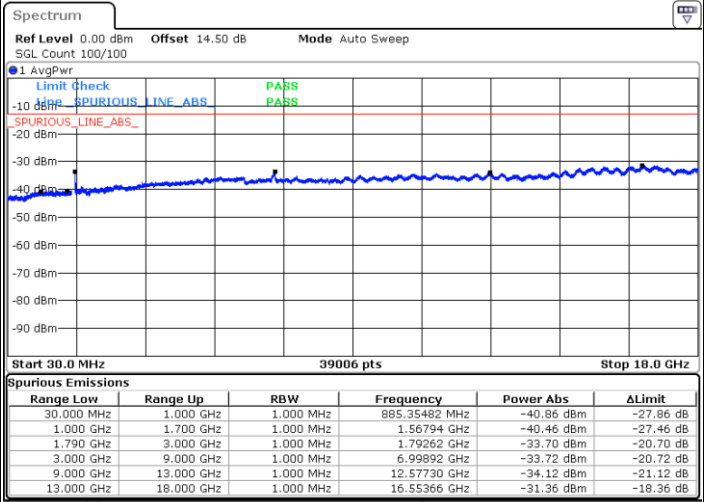

LTE Band 66 / 15MHz

Lowest Channel / QPSK

Lowest Channel / 16QAM

Date: 12.APR.2018 16:50:38

Date: 12.APR.2018 16:52:24

Middle Channel / QPSK

Middle Channel / 16QAM

Date: 12.APR.2018 18:44:43

Date: 12.APR.2018 18:45:34

LTE Band 66 / 15MHz

Highest Channel / QPSK

Date: 12.APR.2018 17:00:31

Highest Channel / 16QAM

Date: 12.APR.2018 17:02:06

LTE Band 66 / 20MHz

Lowest Channel / QPSK

Date: 12.APR.2018 17:14:21

Lowest Channel / 16QAM

Date: 12.APR.2018 17:20:11

LTE Band 66 / 20MHz

Middle Channel / QPSK

Middle Channel / 16QAM

Date: 12.APR.2018 17:42:47

Date: 12.APR.2018 17:43:46

Highest Channel / QPSK

Highest Channel / 16QAM

Date: 12.APR.2018 17:30:39

Date: 12.APR.2018 17:26:52

LTE Band 66 / 1.4MHz

Lowest Channel / 64QAM

Middle Channel / 64QAM

Date: 12.APR.2018 14:16:04