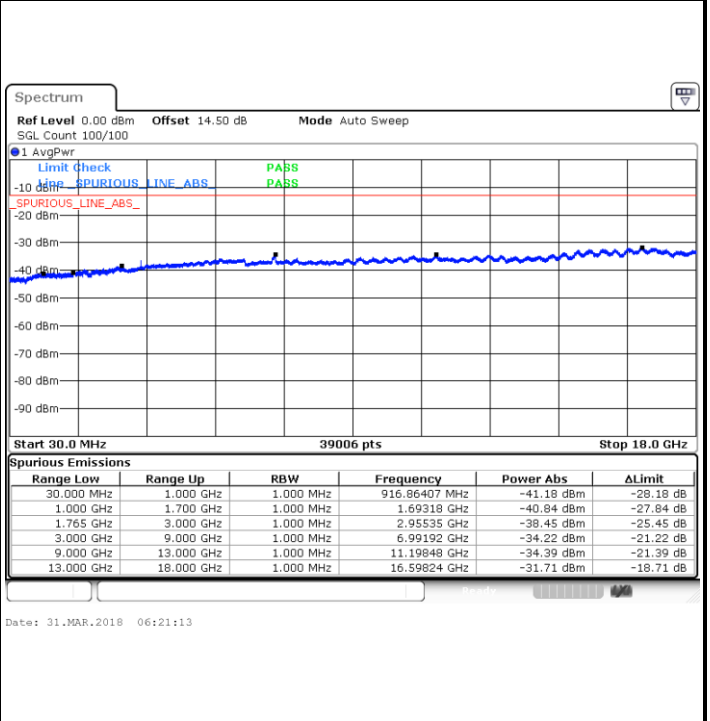

LTE Band 4 / 1.4MHz

Lowest Channel / 64QAM

Middle Channel / 64QAM

Date: 31.MAR.2018 06:03:10

Date: 31.MAR.2018 06:04:26

Highest Channel / 64QAM

Date: 31.MAR.2018 06:08:00

LTE Band 4 / 3MHz

Lowest Channel / 64QAM

Middle Channel / 64QAM

Date: 31.MAR.2018 06:11:33

Date: 31.MAR.2018 06:12:49

Highest Channel / 64QAM

Date: 31.MAR.2018 06:16:23

LTE Band 4 / 5MHz

Lowest Channel / 64QAM

Middle Channel / 64QAM

Highest Channel / 64QAM

Highest Channel / 64QAM

LTE Band 4 / 10MHz

Lowest Channel / 64QAM

Middle Channel / 64QAM

Date: 31.MAR.2018 06:28:21

Date: 31.MAR.2018 06:29:36

Highest Channel / 64QAM

Date: 31.MAR.2018 06:33:10

LTE Band 4 / 15MHz

Lowest Channel / 64QAM

Middle Channel / 64QAM

Date: 31.MAR.2018 06:36:44

Date: 31.MAR.2018 06:37:59

Highest Channel / 64QAM