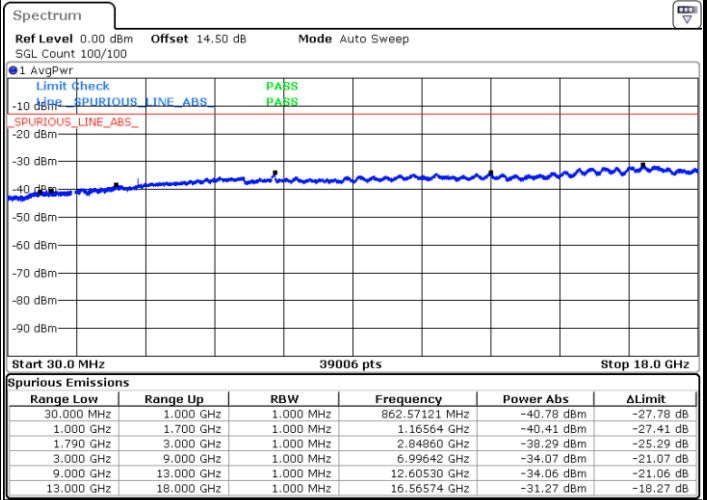

Date: 12.APR.2018 14:58:54

Lowest Channel / 16QAM

Date: 12.APR.2018 15:21:02

LTE Band 66 / 3MHz

Middle Channel / QPSK

Date: 12.APR.2018 19:36:06

Middle Channel / 16QAM

Date: 12.APR.2018 19:36:50

Highest Channel / QPSK

Date: 12.APR.2018 15:01:27

Highest Channel / 16QAM

Date: 12.APR.2018 15:08:04

LTE Band 66 / 5MHz

Lowest Channel / QPSK

Lowest Channel / 16QAM

Date: 12.APR.2018 15:45:51

Date: 12.APR.2018 15:31:26

Middle Channel / QPSK

Middle Channel / 16QAM

Date: 12.APR.2018 19:32:59

Date: 12.APR.2018 19:32:14

LTE Band 66 / 5MHz

Highest Channel / QPSK

Date: 12.APR.2018 15:52:52

Highest Channel / 16QAM

Date: 12.APR.2018 16:17:23

LTE Band 66 / 10MHz

Lowest Channel / QPSK

Date: 12.APR.2018 16:28:01

Lowest Channel / 16QAM

Date: 12.APR.2018 16:25:47

LTE Band 66 / 10MHz