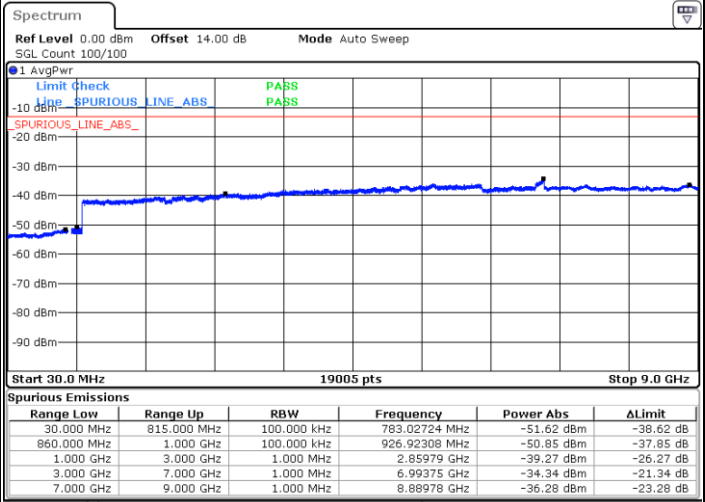

Highest Channel / 64QAM

Date: 31.MAR.2018 06:33:10

LTE Band 4 / 15MHz

Lowest Channel / 64QAM

Middle Channel / 64QAM

Date: 31.MAR.2018 06:36:44

Date: 31.MAR.2018 06:37:59

Highest Channel / 64QAM

Date: 31.MAR.2018 06:41:33

LTE Band 4 / 20MHz

Lowest Channel / 64QAM

Middle Channel / 64QAM

Date: 31.MAR.2018 06:45:06

Date: 31.MAR.2018 06:46:22

Highest Channel / 64QAM

Date: 31.MAR.2018 06:49:56

LTE Band 5 / 1.4MHz

Lowest Channel / QPSK

Lowest Channel / 16QAM

Date: 30.MAR.2018 21:17:33

Date: 30.MAR.2018 21:18:29

Middle Channel / QPSK

Middle Channel / 16QAM

Date: 30.MAR.2018 21:20:06