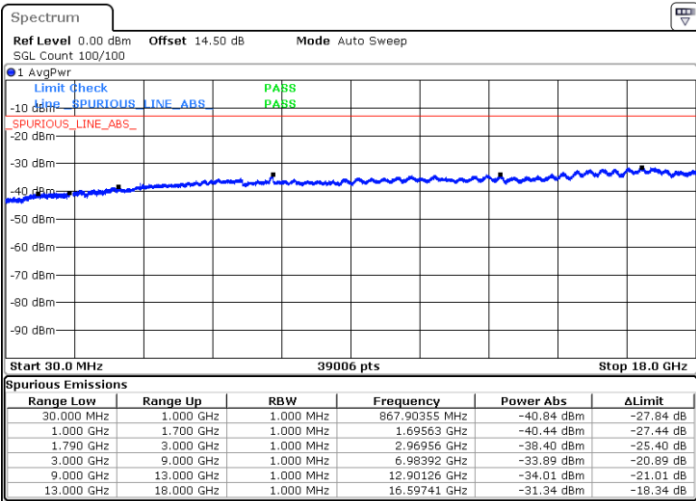

Highest Channel / 16QAM

Date: 12.APR.2018 16:17:23

LTE Band 66 / 10MHz

Lowest Channel / QPSK

Date: 12.APR.2018 16:28:01

Lowest Channel / 16QAM

Date: 12.APR.2018 16:25:47

LTE Band 66 / 10MHz

Middle Channel / QPSK

Middle Channel / 16QAM

Date: 12.APR.2018 19:03:47

Date: 12.APR.2018 19:01:58

Highest Channel / QPSK

Highest Channel / 16QAM

Date: 12.APR.2018 16:32:24

Date: 12.APR.2018 16:33:59

LTE Band 66 / 15MHz

Lowest Channel / QPSK

Lowest Channel / 16QAM

Date: 12.APR.2018 16:50:38

Date: 12.APR.2018 16:52:24

Middle Channel / QPSK

Middle Channel / 16QAM

Date: 12.APR.2018 18:44:43

Date: 12.APR.2018 18:45:34

LTE Band 66 / 15MHz

Highest Channel / QPSK

Date: 12.APR.2018 17:00:31

Highest Channel / 16QAM

Date: 12.APR.2018 17:02:06

LTE Band 66 / 20MHz

Lowest Channel / QPSK