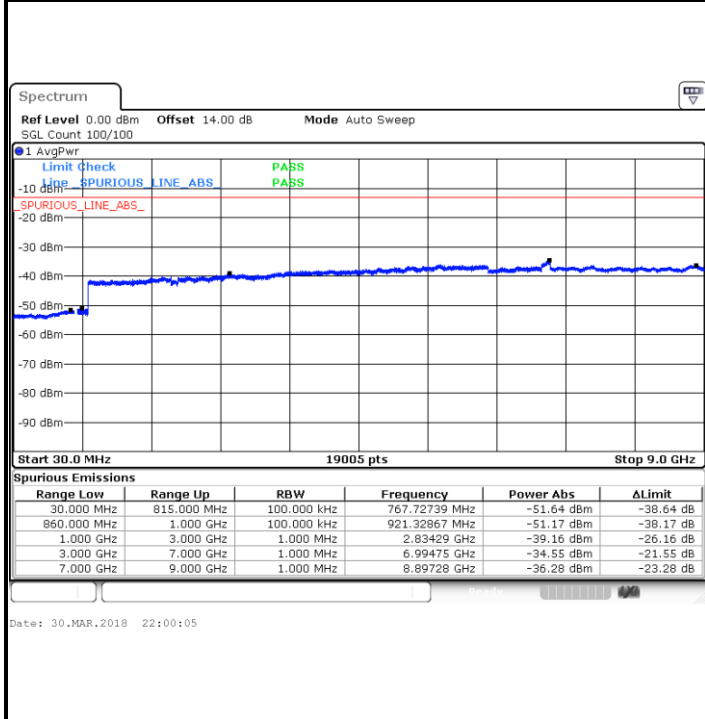

Highest Channel / QPSK

Highest Channel / 16QAM

Date: 30.MAR.2018 21:50:32

Date: 30.MAR.2018 21:51:27

LTE Band 5 / 5MHz

Lowest Channel / QPSK

Lowest Channel / 16QAM

Date: 30.MAR.2018 22:27:19

Date: 30.MAR.2018 22:28:15

Middle Channel / QPSK

Middle Channel / 16QAM

Date: 30.MAR.2018 22:29:52

Date: 30.MAR.2018 22:30:48

LTE Band 5 / 5MHz

Highest Channel / QPSK

Highest Channel / 16QAM

LTE Band 5 / 10MHz

Lowest Channel / QPSK

Lowest Channel / 16QAM

LTE Band 5 / 10MHz

Middle Channel / QPSK

Date: 30.MAR.2018 22:02:38

Middle Channel / 16QAM

Date: 30.MAR.2018 22:03:34

Highest Channel / QPSK

Date: 30.MAR.2018 22:11:48

Highest Channel / 16QAM

Date: 30.MAR.2018 22:12:44

LTE Band 5 / 1.4MHz

Lowest Channel / 64QAM

Middle Channel / 64QAM

Date: 30.MAR.2018 22:55:10