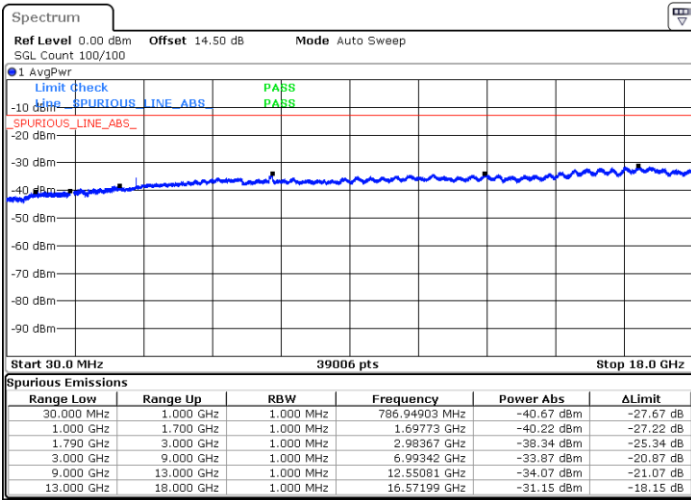

Date: 12.APR.2018 18:45:34

LTE Band 66 / 15MHz

Highest Channel / QPSK

Date: 12.APR.2018 17:00:31

Highest Channel / 16QAM

Date: 12.APR.2018 17:02:06

LTE Band 66 / 20MHz

Lowest Channel / QPSK

Date: 12.APR.2018 17:14:21

Lowest Channel / 16QAM

Date: 12.APR.2018 17:20:11

LTE Band 66 / 20MHz

Middle Channel / QPSK

Middle Channel / 16QAM

Date: 12.APR.2018 17:42:47

Date: 12.APR.2018 17:43:46

Highest Channel / QPSK

Highest Channel / 16QAM

Date: 12.APR.2018 17:30:39

Date: 12.APR.2018 17:26:52

LTE Band 66 / 1.4MHz

Lowest Channel / 64QAM

Middle Channel / 64QAM

Date: 12.APR.2018 14:16:04

Date: 12.APR.2018 19:43:02

Highest Channel / 64QAM

Date: 12.APR.2018 14:20:26