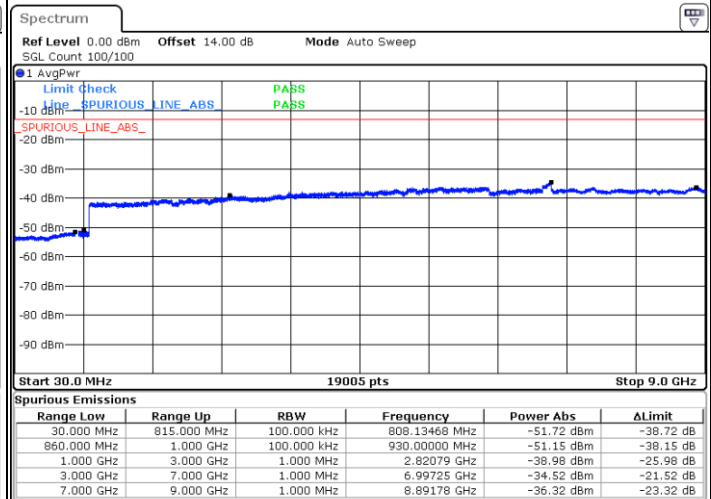

LTE Band 5 / 1.4MHz

Lowest Channel / QPSK

Lowest Channel / 16QAM

Date: 30.MAR.2018 21:17:33

Date: 30.MAR.2018 21:18:29

Middle Channel / QPSK

Middle Channel / 16QAM

Date: 30.MAR.2018 21:20:06

Date: 30.MAR.2018 21:21:02

LTE Band 5 / 1.4MHz

Highest Channel / QPSK

Date: 30.MAR.2018 21:29:18

Highest Channel / 16QAM

Date: 30.MAR.2018 21:30:14

LTE Band 5 / 3MHz

Lowest Channel / QPSK

Date: 30.MAR.2018 21:38:41

Lowest Channel / 16QAM

Date: 30.MAR.2018 21:39:44

LTE Band 5 / 3MHz

Middle Channel / QPSK

Middle Channel / 16QAM

Date: 30.MAR.2018 21:41:20

Date: 30.MAR.2018 21:42:16

Highest Channel / QPSK

Highest Channel / 16QAM

Date: 30.MAR.2018 21:50:32

Date: 30.MAR.2018 21:51:27

LTE Band 5 / 5MHz

Lowest Channel / QPSK

Lowest Channel / 16QAM

Date: 30.MAR.2018 22:27:19