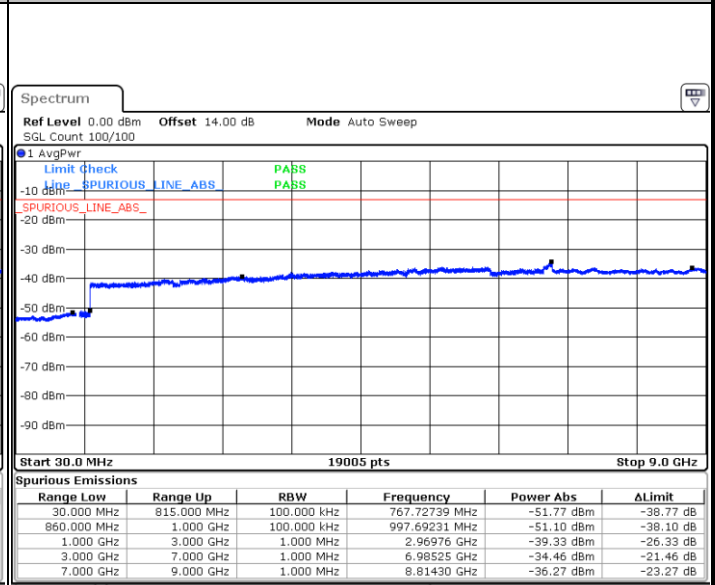

Date: 30.MAR.2018 22:28:15

Middle Channel / QPSK

Middle Channel / 16QAM

Date: 30.MAR.2018 22:29:52

Date: 30.MAR.2018 22:30:48

LTE Band 5 / 5MHz

Highest Channel / QPSK

Highest Channel / 16QAM

LTE Band 5 / 10MHz

Lowest Channel / QPSK

Lowest Channel / 16QAM

LTE Band 5 / 10MHz

Middle Channel / QPSK

Date: 30.MAR.2018 22:02:38

Middle Channel / 16QAM

Date: 30.MAR.2018 22:03:34

Highest Channel / QPSK

Date: 30.MAR.2018 22:11:48

Highest Channel / 16QAM

Date: 30.MAR.2018 22:12:44

LTE Band 5 / 1.4MHz

Lowest Channel / 64QAM

Middle Channel / 64QAM

Date: 30.MAR.2018 22:55:10