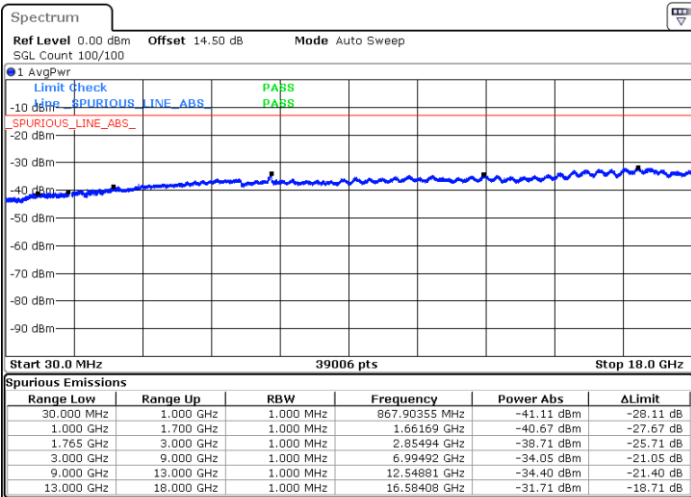

LTE Band 4 / 1.4MHz

Lowest Channel / 64QAM

Middle Channel / 64QAM

Date: 31.MAR.2018 06:03:10

Date: 31.MAR.2018 06:04:26

Highest Channel / 64QAM

Date: 31.MAR.2018 06:08:00

LTE Band 4 / 3MHz

Lowest Channel / 64QAM

Middle Channel / 64QAM

Date: 31.MAR.2018 06:11:33

Date: 31.MAR.2018 06:12:49

Highest Channel / 64QAM

Date: 31.MAR.2018 06:16:23

LTE Band 4 / 5MHz

Lowest Channel / 64QAM