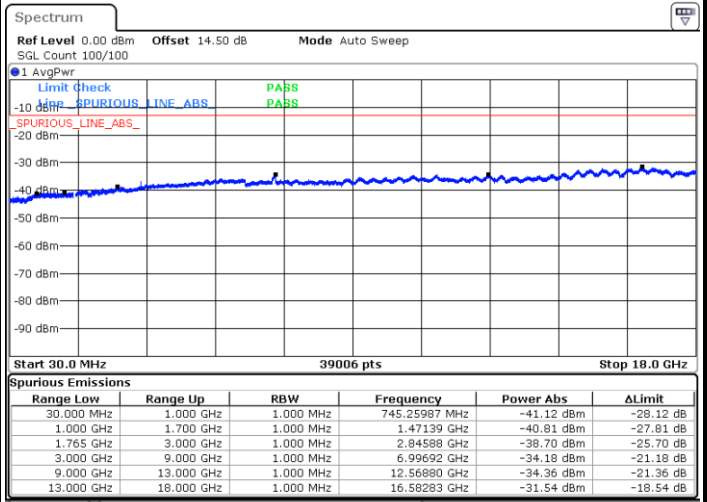

LTE Band 4 / 1.4MHz

Lowest Channel / 64QAM

Middle Channel / 64QAM

Date: 31.MAR.2018 06:03:10

Date: 31.MAR.2018 06:04:26

Highest Channel / 64QAM

Date: 31.MAR.2018 06:08:00

LTE Band 4 / 3MHz

Lowest Channel / 64QAM

Middle Channel / 64QAM

Date: 31.MAR.2018 06:11:33

Date: 31.MAR.2018 06:12:49

Highest Channel / 64QAM

Date: 31.MAR.2018 06:16:23

LTE Band 4 / 5MHz

Lowest Channel / 64QAM