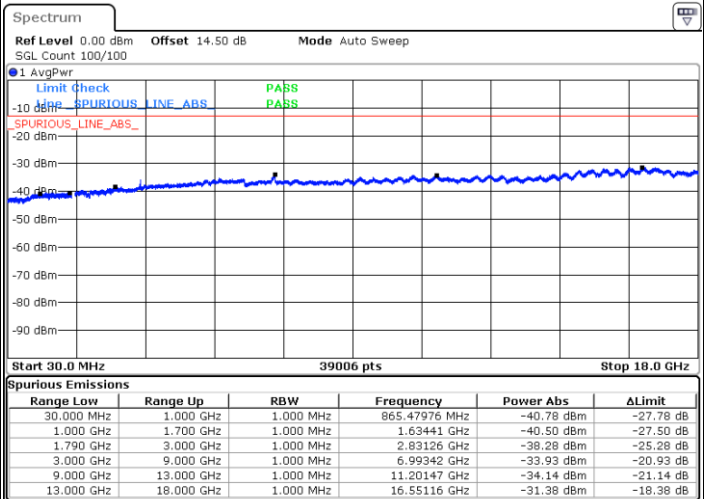

Highest Channel / 16QAM

Date: 12.APR.2018 16:17:23

LTE Band 66 / 10MHz

Lowest Channel / QPSK

Date: 12.APR.2018 16:28:01

Lowest Channel / 16QAM

Date: 12.APR.2018 16:25:47

LTE Band 66 / 10MHz

LTE Band 66 / 15MHz

Lowest Channel / QPSK

Lowest Channel / 16QAM

Date: 12.APR.2018 16:50:38

Date: 12.APR.2018 16:52:24

Middle Channel / QPSK

Middle Channel / 16QAM

Date: 12.APR.2018 18:44:43

Date: 12.APR.2018 18:45:34

LTE Band 66 / 15MHz

Highest Channel / QPSK

Date: 12.APR.2018 17:00:31

Highest Channel / 16QAM

Date: 12.APR.2018 17:02:06

LTE Band 66 / 20MHz

Lowest Channel / QPSK