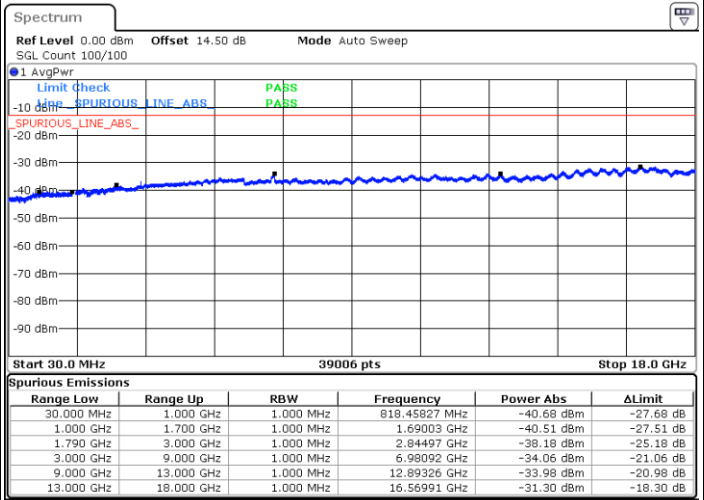

Date: 12.APR.2018 18:45:34

LTE Band 66 / 15MHz

Highest Channel / QPSK

Date: 12.APR.2018 17:00:31

Highest Channel / 16QAM

Date: 12.APR.2018 17:02:06

LTE Band 66 / 20MHz

Lowest Channel / QPSK

Date: 12.APR.2018 17:14:21

Lowest Channel / 16QAM

Date: 12.APR.2018 17:20:11

LTE Band 66 / 20MHz

Middle Channel / QPSK

Middle Channel / 16QAM

Date: 12.APR.2018 17:42:47

Date: 12.APR.2018 17:43:46

Highest Channel / QPSK

Highest Channel / 16QAM

Date: 12.APR.2018 17:30:39

Date: 12.APR.2018 17:26:52

LTE Band 66 / 1.4MHz

Lowest Channel / 64QAM

Middle Channel / 64QAM

Date: 12.APR.2018 14:16:04