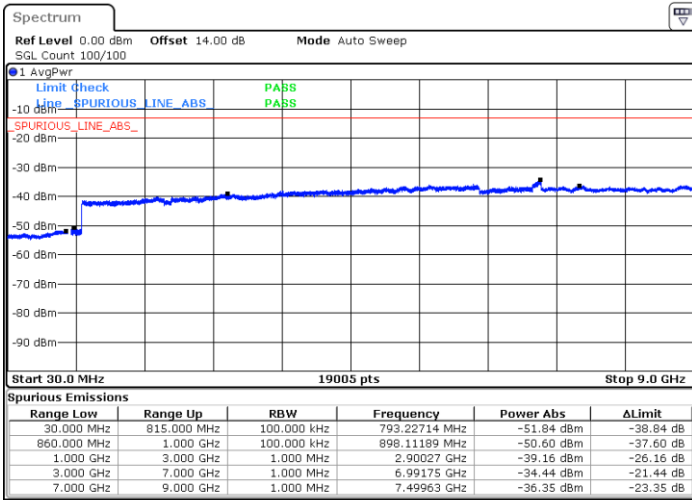

Date: 30.MAR.2018 22:56:26

Highest Channel / 64QAM

Date: 30.MAR.2018 23:01:01

LTE Band 5 / 3MHz

Lowest Channel / 64QAM

Middle Channel / 64QAM

Date: 30.MAR.2018 23:05:37

Date: 30.MAR.2018 23:06:53

Highest Channel / 64QAM

Date: 30.MAR.2018 23:11:29

LTE Band 5 / 5MHz

Lowest Channel / 64QAM

Middle Channel / 64QAM

Date: 30.MAR.2018 23:16:04

Date: 30.MAR.2018 23:17:20

Highest Channel / 64QAM

Date: 30.MAR.2018 23:21:55

LTE Band 5 / 10MHz

Lowest Channel / 64QAM

Middle Channel / 64QAM

Date: 30.MAR.2018 23:26:30

Date: 30.MAR.2018 23:27:47

Highest Channel / 64QAM

Date: 30.MAR.2018 23:32:23