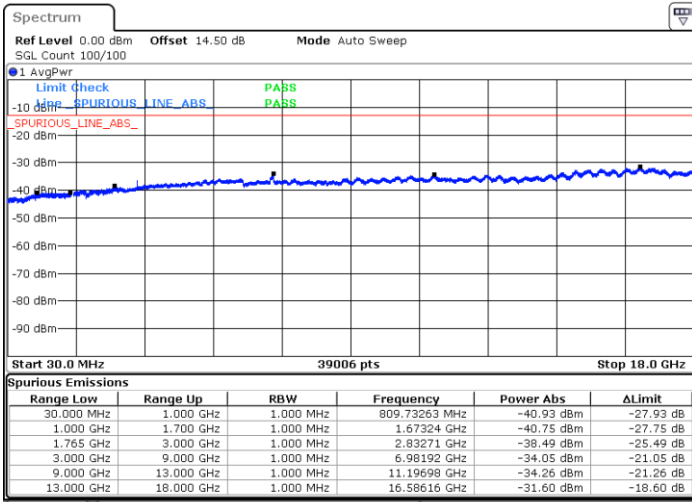

LTE Band 4 / 1.4MHz

Lowest Channel / 64QAM

Middle Channel / 64QAM

Date: 31.MAR.2018 06:03:10

Date: 31.MAR.2018 06:04:26

Highest Channel / 64QAM

Date: 31.MAR.2018 06:08:00

LTE Band 4 / 3MHz

Lowest Channel / 64QAM

Middle Channel / 64QAM

Date: 31.MAR.2018 06:11:33

Date: 31.MAR.2018 06:12:49

Highest Channel / 64QAM

Date: 31.MAR.2018 06:16:23

LTE Band 4 / 5MHz

Lowest Channel / 64QAM