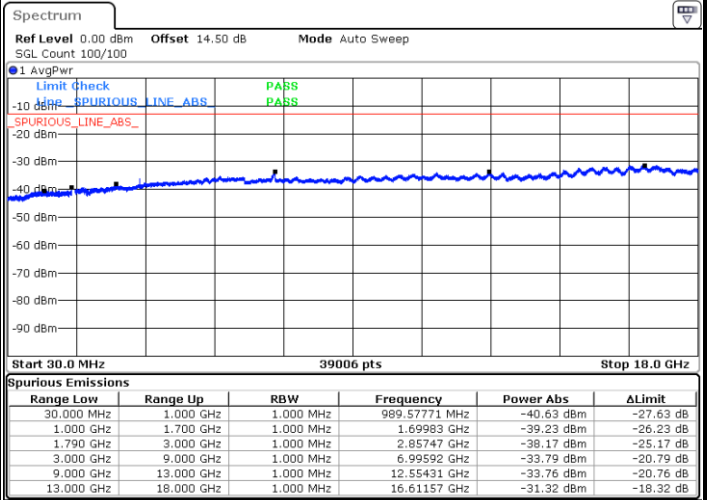

LTE Band 66 / 15MHz

Lowest Channel / QPSK

Lowest Channel / 16QAM

Date: 12.APR.2018 16:50:38

Date: 12.APR.2018 16:52:24

Middle Channel / QPSK

Middle Channel / 16QAM

Date: 12.APR.2018 18:44:43

Date: 12.APR.2018 18:45:34

LTE Band 66 / 15MHz

Highest Channel / QPSK

Date: 12.APR.2018 17:00:31

Highest Channel / 16QAM

Date: 12.APR.2018 17:02:06

LTE Band 66 / 20MHz

Lowest Channel / QPSK

Date: 12.APR.2018 17:14:21

Lowest Channel / 16QAM

Date: 12.APR.2018 17:20:11

LTE Band 66 / 20MHz

Middle Channel / QPSK

Middle Channel / 16QAM

Date: 12.APR.2018 17:42:47

Date: 12.APR.2018 17:43:46

Highest Channel / QPSK

Highest Channel / 16QAM

Date: 12.APR.2018 17:30:39

Date: 12.APR.2018 17:26:52

LTE Band 66 / 1.4MHz

Lowest Channel / 64QAM

Middle Channel / 64QAM

Date: 12.APR.2018 14:16:04