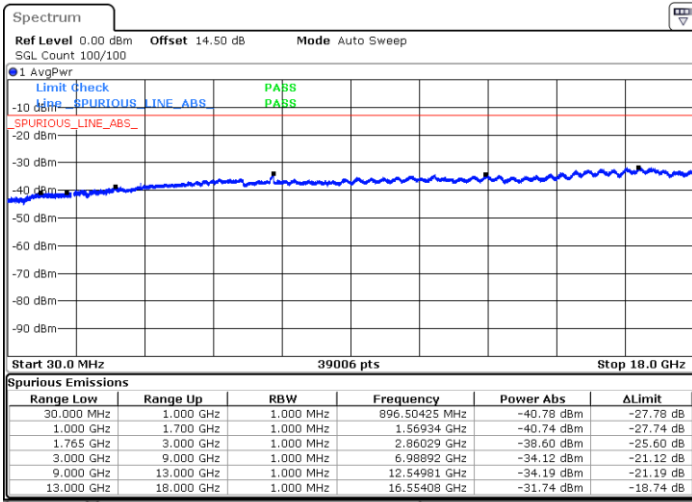

LTE Band 4 / 1.4MHz

Lowest Channel / 64QAM

Middle Channel / 64QAM

Date: 31.MAR.2018 06:03:10

Date: 31.MAR.2018 06:04:26

Highest Channel / 64QAM

Date: 31.MAR.2018 06:08:00

LTE Band 4 / 3MHz

Lowest Channel / 64QAM

Middle Channel / 64QAM

Date: 31.MAR.2018 06:11:33

Date: 31.MAR.2018 06:12:49

Highest Channel / 64QAM

Date: 31.MAR.2018 06:16:23

LTE Band 4 / 5MHz

Lowest Channel / 64QAM

Middle Channel / 64QAM

Highest Channel / 64QAM

Highest Channel / 64QAM

LTE Band 4 / 10MHz

Lowest Channel / 64QAM

Middle Channel / 64QAM

Date: 31.MAR.2018 06:28:21

Date: 31.MAR.2018 06:29:36