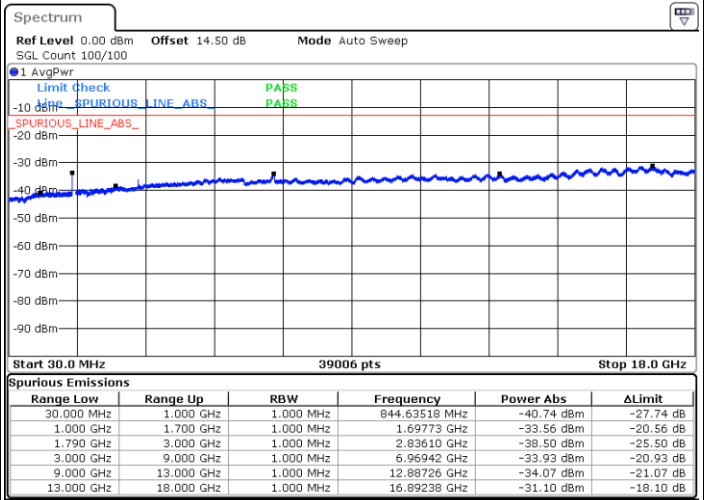

Highest Channel / 16QAM

Date: 12.APR.2018 16:17:23

LTE Band 66 / 10MHz

Lowest Channel / QPSK

Date: 12.APR.2018 16:28:01

Lowest Channel / 16QAM

Date: 12.APR.2018 16:25:47

LTE Band 66 / 10MHz

Middle Channel / QPSK

Middle Channel / 16QAM

Date: 12.APR.2018 19:03:47

Date: 12.APR.2018 19:01:58

Highest Channel / QPSK

Highest Channel / 16QAM

Date: 12.APR.2018 16:32:24

Date: 12.APR.2018 16:33:59

LTE Band 66 / 15MHz

Lowest Channel / QPSK

Lowest Channel / 16QAM

Date: 12.APR.2018 16:50:38

Date: 12.APR.2018 16:52:24

Middle Channel / QPSK

Middle Channel / 16QAM

Date: 12.APR.2018 18:44:43

Date: 12.APR.2018 18:45:34

LTE Band 66 / 15MHz

Highest Channel / QPSK

Date: 12.APR.2018 17:00:31

Highest Channel / 16QAM

Date: 12.APR.2018 17:02:06

LTE Band 66 / 20MHz

Lowest Channel / QPSK