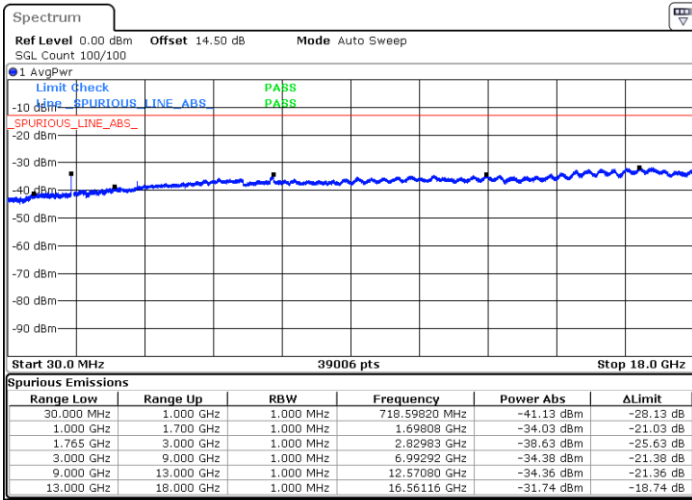

Middle Channel / 64QAM

Highest Channel / 64QAM

Highest Channel / 64QAM

LTE Band 4 / 10MHz

Lowest Channel / 64QAM

Middle Channel / 64QAM

Date: 31.MAR.2018 06:28:21

Date: 31.MAR.2018 06:29:36

Highest Channel / 64QAM

Date: 31.MAR.2018 06:33:10

LTE Band 4 / 15MHz

Lowest Channel / 64QAM

Middle Channel / 64QAM

Date: 31.MAR.2018 06:36:44

Date: 31.MAR.2018 06:37:59

Highest Channel / 64QAM

Date: 31.MAR.2018 06:41:33

LTE Band 4 / 20MHz

Lowest Channel / 64QAM

Middle Channel / 64QAM

Date: 31.MAR.2018 06:45:06

Date: 31.MAR.2018 06:46:22

Highest Channel / 64QAM

Date: 31.MAR.2018 06:49:56