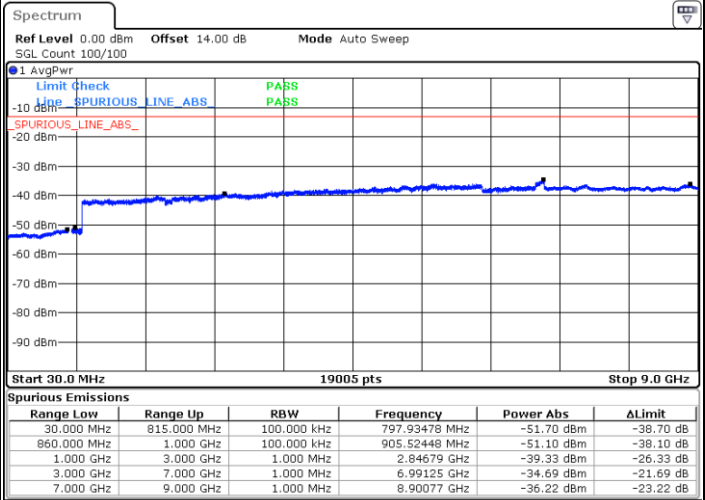

Date: 30.MAR.2018 21:38:41

Lowest Channel / 16QAM

Date: 30.MAR.2018 21:39:44

LTE Band 5 / 3MHz

Middle Channel / QPSK

Middle Channel / 16QAM

Date: 30.MAR.2018 21:41:20

Date: 30.MAR.2018 21:42:16

Highest Channel / QPSK

Highest Channel / 16QAM

Date: 30.MAR.2018 21:50:32

Date: 30.MAR.2018 21:51:27

LTE Band 5 / 5MHz

Lowest Channel / QPSK

Lowest Channel / 16QAM

Date: 30.MAR.2018 22:27:19

Date: 30.MAR.2018 22:28:15

Middle Channel / QPSK

Middle Channel / 16QAM

Date: 30.MAR.2018 22:29:52

Date: 30.MAR.2018 22:30:48

LTE Band 5 / 5MHz

Highest Channel / QPSK

Highest Channel / 16QAM