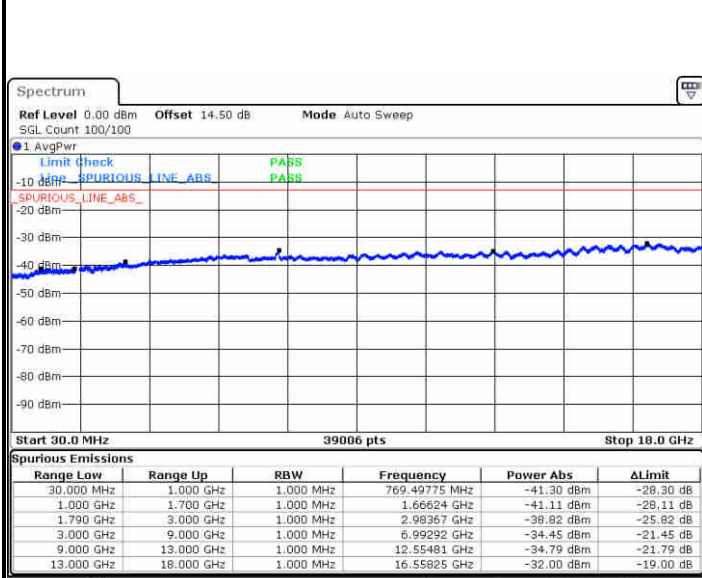

**Middle Channel / 64QAM**

Date: 30.DEC.2017 10:56:59

**Highest Channel / 64QAM**

Date: 30.DEC.2017 11:00:13

LTE Band 41 / 20MHz

Lowest Channel / 64QAM

Middle Channel / 64QAM

Date: 30.DEC.2017 11:03:28

Date: 30.DEC.2017 11:04:24

Highest Channel / 64QAM

Date: 30.DEC.2017 11:07:38

LTE Band 66 / 1.4MHz

Lowest Channel / QPSK

Date: 27.DEC.2017 18:14:35

Lowest Channel / 16QAM

Date: 27.DEC.2017 18:59:58

Middle Channel / QPSK

Date: 27.DEC.2017 18:16:55

Middle Channel / 16QAM

Date: 27.DEC.2017 18:17:46

LTE Band 66 / 1.4MHz

Highest Channel / QPSK

Date: 27.DEC.2017 18:20:05

Highest Channel / 16QAM