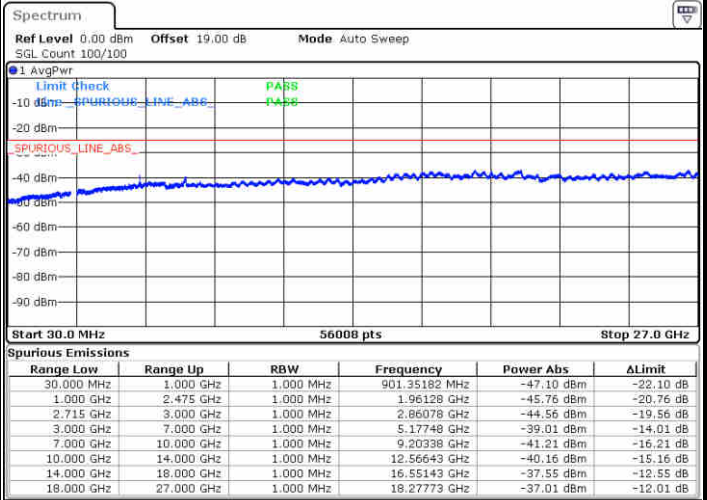

LTE Band 41 / 5MHz

Highest Channel / QPSK

Date: 30.DEC.2017 10:10:54

Highest Channel / 16QAM

Date: 30.DEC.2017 10:11:50

LTE Band 41 / 10MHz

Lowest Channel / QPSK

Date: 30.DEC.2017 10:12:46

Lowest Channel / 16QAM

Date: 30.DEC.2017 10:13:42

LTE Band 41 / 10MHz

Middle Channel / QPSK

Middle Channel / 16QAM

Date: 30.DEC.2017 10:14:38

Date: 30.DEC.2017 10:15:24

Highest Channel / QPSK

Highest Channel / 16QAM

Date: 30.DEC.2017 10:16:30

Date: 30.DEC.2017 10:17:26

LTE Band 41 / 15MHz

Lowest Channel / QPSK

Lowest Channel / 16QAM

Date: 30.DEC.2017 10:18:22

Date: 30.DEC.2017 10:19:18