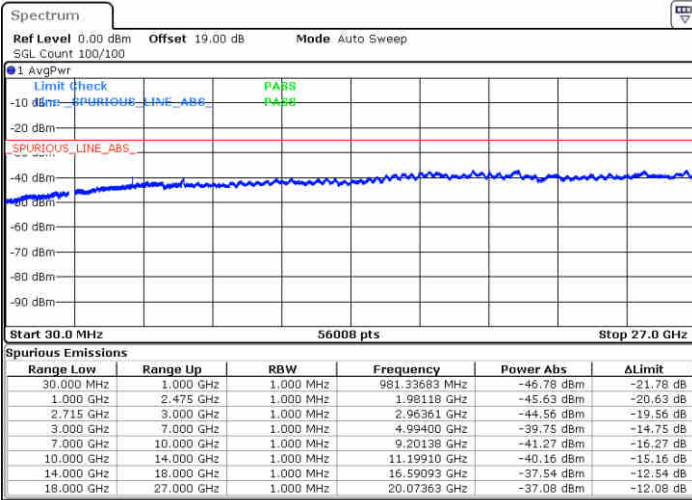

Lowest Channel / 16QAM

Date: 30.DEC.2017 10:13:42

LTE Band 41 / 10MHz

Middle Channel / QPSK

Middle Channel / 16QAM

Date: 30.DEC.2017 10:14:38

Date: 30.DEC.2017 10:15:24

Highest Channel / QPSK

Highest Channel / 16QAM

Date: 30.DEC.2017 10:16:30

Date: 30.DEC.2017 10:17:26

LTE Band 41 / 15MHz

Lowest Channel / QPSK

Lowest Channel / 16QAM

Date: 30.DEC.2017 10:18:22

Date: 30.DEC.2017 10:19:18

Middle Channel / QPSK

Middle Channel / 16QAM

Date: 30.DEC.2017 10:20:14

Date: 30.DEC.2017 10:21:10

LTE Band 41 / 15MHz

Highest Channel / QPSK

Date: 30.DEC.2017 10:22:06

Highest Channel / 16QAM