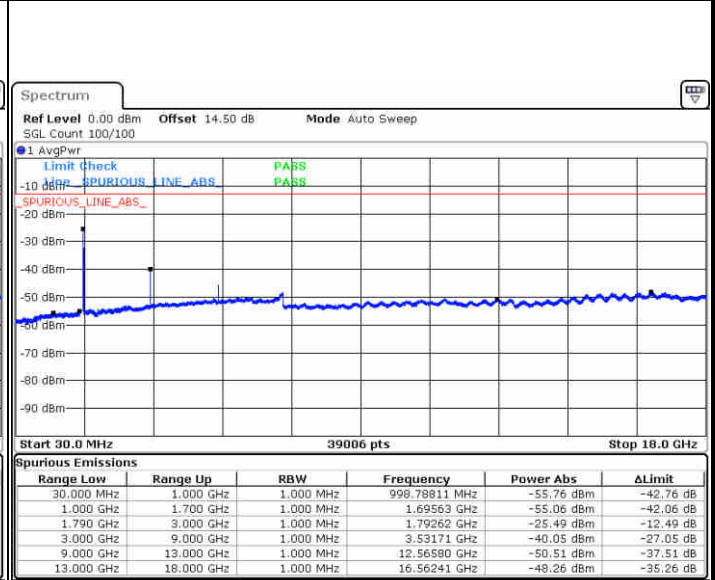

Highest Channel / 16QAM

Date: 27.DEC.2017 20:27:32

Date: 27.DEC.2017 20:29:07

LTE Band 66 / 15MHz

Lowest Channel / QPSK

Lowest Channel / 16QAM

Date: 27.DEC.2017 23:23:16

Date: 27.DEC.2017 23:22:14

Middle Channel / QPSK

Middle Channel / 16QAM

Date: 27.DEC.2017 23:24:46

Date: 27.DEC.2017 23:25:41

LTE Band 66 / 15MHz

Highest Channel / QPSK

Date: 27.DEC.2017 23:31:13

Highest Channel / 16QAM

Date: 27.DEC.2017 23:29:24

LTE Band 66 / 20MHz

Lowest Channel / QPSK

Date: 27.DEC.2017 23:37:14

Lowest Channel / 16QAM

Date: 27.DEC.2017 23:39:04

LTE Band 66 / 20MHz

Middle Channel / QPSK

Middle Channel / 16QAM

Date: 27.DEC.2017 23:41:28

Date: 27.DEC.2017 23:40:28

Highest Channel / QPSK

Highest Channel / 16QAM

Date: 27.DEC.2017 23:45:25

Date: 27.DEC.2017 23:46:20

**LTE Band 66 / 1.4MHz**