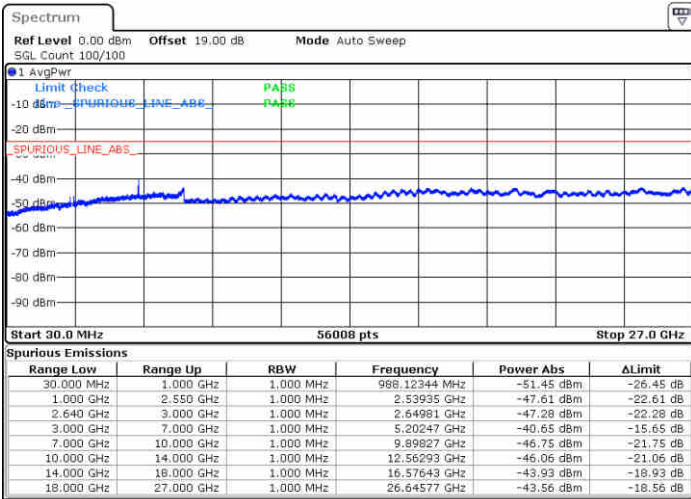

LTE Band 38 / 20MHz

Lowest Channel / 64QAM

Middle Channel / 64QAM

Date: 29.DEC.2017 13:31:06

Date: 29.DEC.2017 13:32:04

Highest Channel / 64QAM

Date: 29.DEC.2017 13:35:19

LTE Band 41 / 5MHz