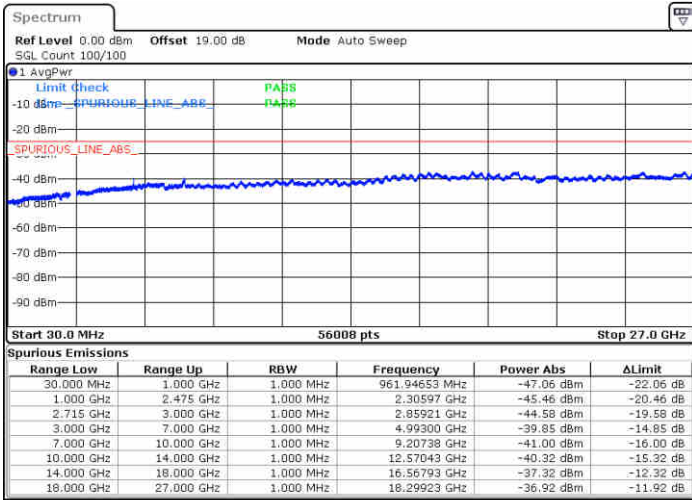

Middle Channel / 16QAM

Date: 30.DEC.2017 10:25:50

Date: 30.DEC.2017 10:26:46

Highest Channel / QPSK

Highest Channel / 16QAM

Date: 30.DEC.2017 10:27:42

Date: 30.DEC.2017 10:28:38

LTE Band 41 / 5MHz

Lowest Channel / 64QAM

Middle Channel / 64QAM

Date: 30.DEC.2017 11:25:21

Date: 30.DEC.2017 11:24:22

Highest Channel / 64QAM

Date: 30.DEC.2017 11:22:27

LTE Band 41 / 10MHz

Lowest Channel / 64QAM