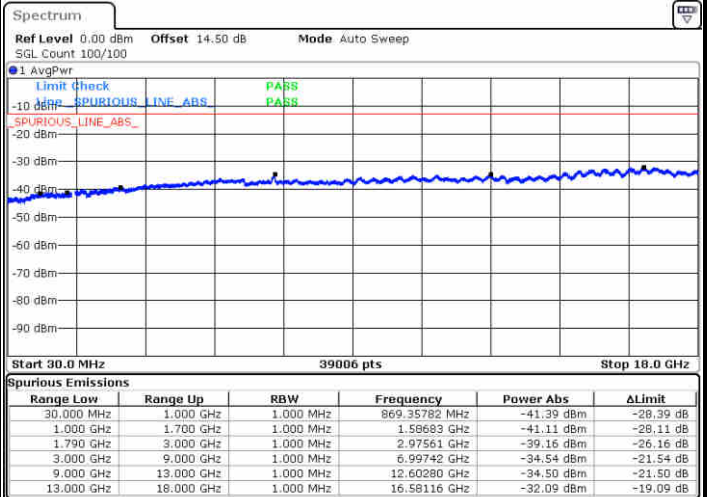

Date: 27.DEC.2017 18:19:01

LTE Band 66 / 3MHz

Lowest Channel / QPSK

Date: 27.DEC.2017 18:27:38

Lowest Channel / 16QAM

Date: 27.DEC.2017 18:26:31

LTE Band 66 / 3MHz

Middle Channel / QPSK

Middle Channel / 16QAM

Date: 27.DEC.2017 18:29:29

Date: 27.DEC.2017 18:30:18

Highest Channel / QPSK

Highest Channel / 16QAM

Date: 27.DEC.2017 18:38:14

Date: 27.DEC.2017 18:37:22

LTE Band 66 / 5MHz