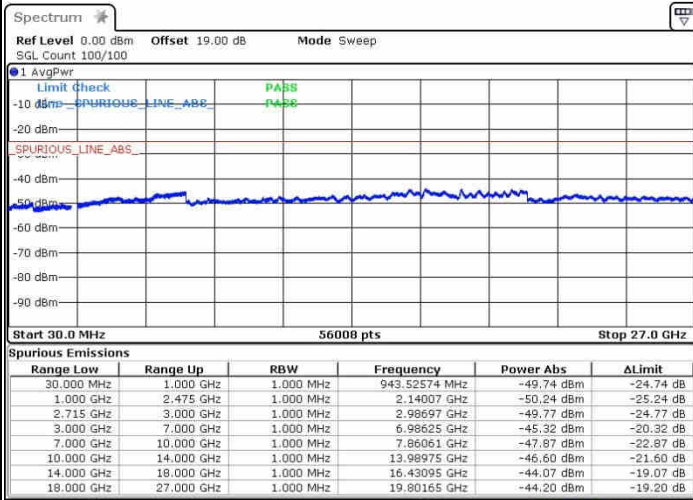

Date: 29.DEC.2017 20:47:33

Highest Channel / 64QAM

Date: 29.DEC.2017 20:51:45

**LTE Band 66 / 15MHz**

**Lowest Channel / 64QAM**

**Middle Channel / 64QAM**

**Highest Channel / 64QAM**

LTE Band 66 / 20MHz

Lowest Channel / 64QAM

Middle Channel / 64QAM

Date: 29-DEC-2017 21:17:29

Date: 29-DEC-2017 21:21:49

Highest Channel / 64QAM

Date: 29-DEC-2017 21:25:33

Band 41 CA

LTE Band 41 / 5MHz+20MHz

Lowest Channel / QPSK

Lowest Channel / 16QAM

Date: 3. JAN 2016 10:18:38

Date: 3. JAN 2016 10:17:23

Lowest Channel / 64QAM

Date: 3. JAN 2016 10:13:32

LTE Band 41 / 5MHz+20MHz

Middle Channel / Q