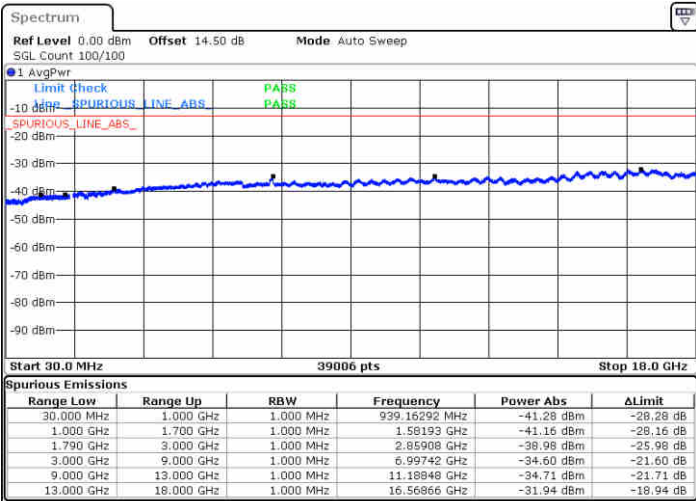

Middle Channel / 16QAM

Date: 27.DEC.2017 18:29:29

Date: 27.DEC.2017 18:30:18

Highest Channel / QPSK

Highest Channel / 16QAM

Date: 27.DEC.2017 18:38:14

Date: 27.DEC.2017 18:37:22

LTE Band 66 / 5MHz

Lowest Channel / QPSK

Lowest Channel / 16QAM

Date: 27.DEC.2017 18:56:27

Date: 27.DEC.2017 19:03:16

Middle Channel / QPSK

Middle Channel / 16QAM

Date: 27.DEC.2017 19:07:42

Date: 27.DEC.2017 19:08:58

LTE Band 66 / 5MHz

Highest Channel / QPSK

Date: 27.DEC.2017 19:15:08

Highest Channel / 16QAM

Date: 27.DEC.2017 19:14:20

LTE Band 66 / 10MHz

Lowest Channel / QPSK

Date: 27.DEC.2017 19:22:45