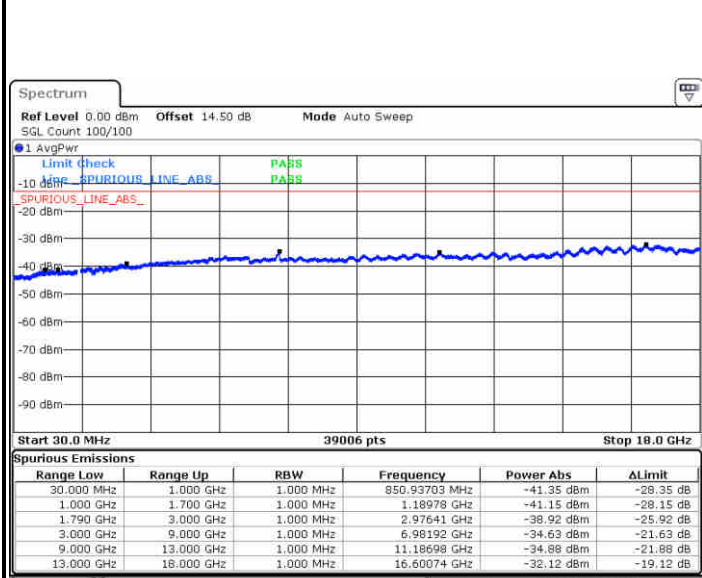

Middle Channel / 16QAM

Date: 27.DEC.2017 23:41:28

Date: 27.DEC.2017 23:40:28

Highest Channel / QPSK

Highest Channel / 16QAM

Date: 27.DEC.2017 23:45:25

Date: 27.DEC.2017 23:46:20

**LTE Band 66 / 1.4MHz**

**Lowest Channel / 64QAM**

Date: 29.DEC.2017 19:51:50

**Middle Channel / 64QAM**

Date: 29.DEC.2017 20:04:18

**Highest Channel / 64QAM**

Date: 29.DEC.2017 20:08:23

LTE Band 66 / 3MHz

Lowest Channel / 64QAM

Middle Channel / 64QAM

Date: 29.DEC.2017 20:16:05

Date: 29.DEC.2017 20:17:36

Highest Channel / 64QAM

Date: 29.DEC.2017 20:20:31

LTE Band 66 / 5MHz

Lowest Channel / 64QAM

Middle Channel / 64QAM

Date: 29.DEC.2017 20:27:33

Date: 29.DEC.2017 20:29:07

Highest Channel / 64QAM

Date: 29.DEC.2017 20:31:31

LTE Band 66 / 10MHz

Lowest Channel / 64QAM

Middle Channel / 64QAM

Date: 29.DEC.2017 20:45:22