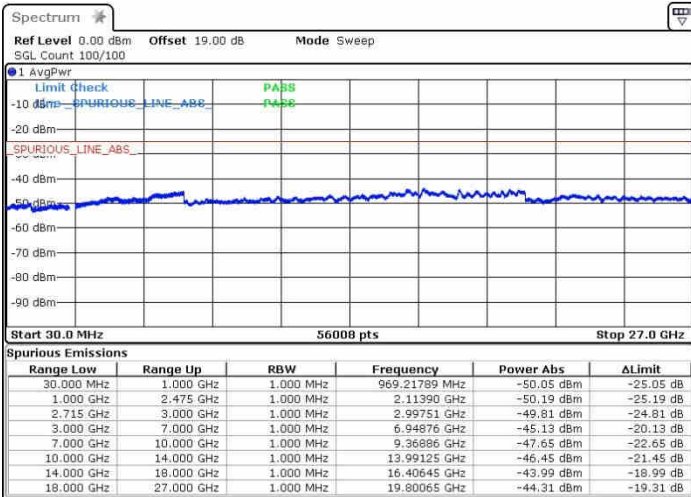

Lowest Channel / QPSK

Lowest Channel / 16QAM

Date: 3. JAN 2016 10:18:38

Date: 3. JAN 2016 10:17:23

Lowest Channel / 64QAM

Date: 3. JAN 2016 10:13:32

LTE Band 41 / 5MHz+20MHz

Middle Channel / Q

Middle Channel / 16QAM

Date: 3. JAN 2016 15:48:13

Date: 3. JAN 2016 15:47:16

Middle Channel / 64QAM

Date: 3. JAN 2016 15:46:22

LTE Band 41 / 5MHz+20MHz

Highest Channel / Q

Highest Channel / 16QAM

Date: 3. JAN 2016 10:21:30

Date: 3. JAN 2016 10:22:25

Highest Channel / 64QAM

Date: 3. JAN 2016 10:23:29

LTE Band 41 / 10MHz+20MHz

Lowest Channel / QPSK

Lowest Channel / 16QAM

Date: 3. JAN 2016 15:50:25