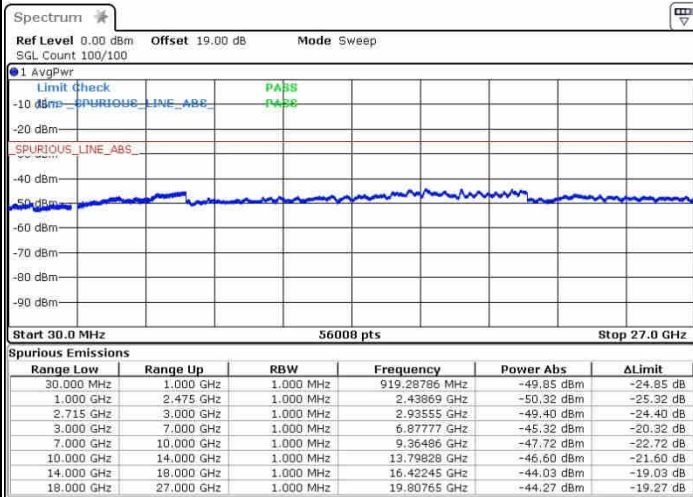

Date: 29.DEC.2017 20:47:33

Highest Channel / 64QAM

Date: 29.DEC.2017 20:51:45

**LTE Band 66 / 15MHz**

**Lowest Channel / 64QAM**

**Middle Channel / 64QAM**

**Highest Channel / 64QAM**

LTE Band 66 / 20MHz

Lowest Channel / 64QAM

Middle Channel / 64QAM

Date: 29-DEC-2017 21:17:29

Date: 29-DEC-2017 21:21:49

Highest Channel / 64QAM

Date: 29-DEC-2017 21:25:33

Band 41 CA

LTE Band 41 / 5MHz+20MHz

Lowest Channel / QPSK

Lowest Channel / 16QAM

Date: 3. JAN 2016 10:18:38

Date: 3. JAN 2016 10:17:23

Lowest Channel / 64QAM

Date: 3. JAN 2016 10:13:32

LTE Band 41 / 5MHz+20MHz

Middle Channel / Q

Middle Channel / 16QAM

Date: 3. JAN 2016 15:48:13

Date: 3. JAN 2016 15:47:16

Middle Channel / 64QAM

Date: 3. JAN 2016 15:46:22

LTE Band 41 / 5MHz+20MHz

Highest Channel / Q

Highest Channel / 16QAM