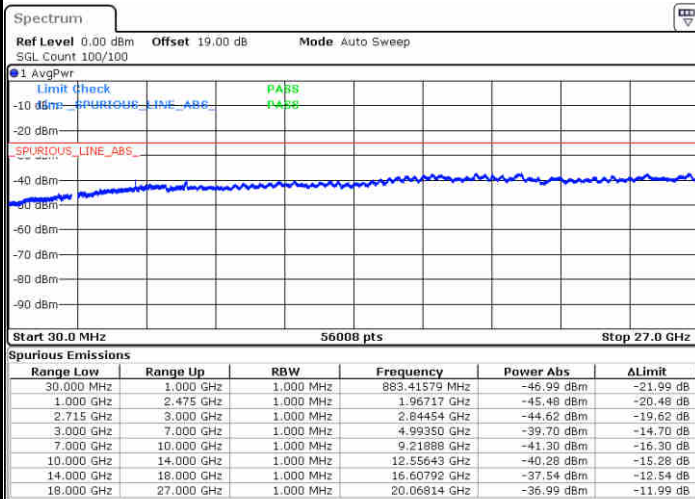

LTE Band 41 / 5MHz

Highest Channel / QPSK

Date: 30.DEC.2017 10:10:54

Highest Channel / 16QAM

Date: 30.DEC.2017 10:11:50

LTE Band 41 / 10MHz

Lowest Channel / QPSK

Date: 30.DEC.2017 10:12:46

Lowest Channel / 16QAM

Date: 30.DEC.2017 10:13:42

LTE Band 41 / 10MHz

Middle Channel / QPSK

Middle Channel / 16QAM

Date: 30.DEC.2017 10:14:38

Date: 30.DEC.2017 10:15:24

Highest Channel / QPSK