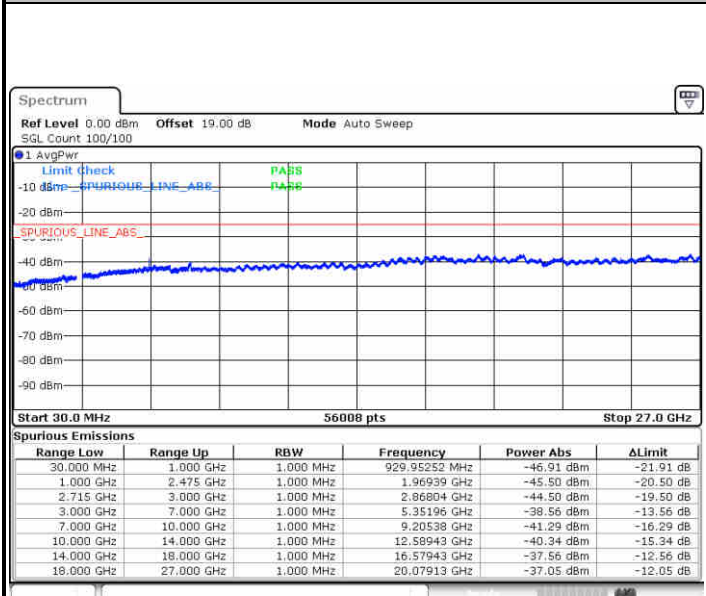

Lowest Channel / 64QAM

Middle Channel / 64QAM

Date: 30.DEC.2017 11:25:21

Date: 30.DEC.2017 11:24:22

Highest Channel / 64QAM

Date: 30.DEC.2017 11:22:27

LTE Band 41 / 10MHz

Lowest Channel / 64QAM

Middle Channel / 64QAM

Date: 30.DEC.2017 10:48:37

Date: 30.DEC.2017 10:49:33

Highest Channel / 64QAM

Date: 30.DEC.2017 10:52:47

**LTE Band 41 / 15MHz**

**Lowest Channel / 64QAM**

Date: 30.DEC.2017 10:56:03

**Middle Channel / 64QAM**

Date: 30.DEC.2017 10:56:59

**Highest Channel / 64QAM**

Date: 30.DEC.2017 11:00:13

LTE Band 41 / 20MHz

Lowest Channel / 64QAM

Middle Channel / 64QAM

Date: 30.DEC.2017 11:03:28

Date: 30.DEC.2017 11:04:24

Highest Channel / 64QAM

Date: 30.DEC.2017 11:07:38

LTE Band 66 / 1.4MHz

Lowest Channel / QPSK

Date: 27.DEC.2017 18:14:35

Lowest Channel / 16QAM

Date: 27.DEC.2017 18:59:58