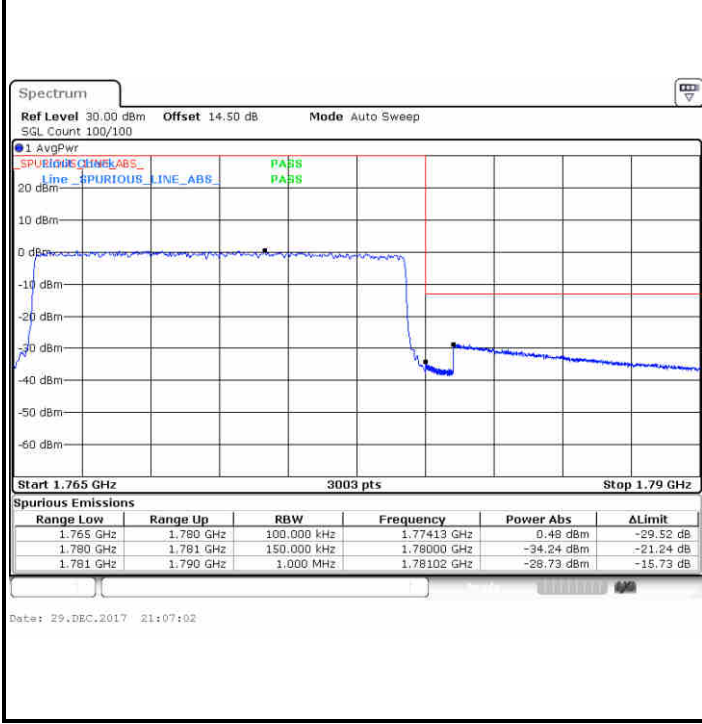

Middle Channel / 64QAM

Date: 29.DEC.2017 20:16:05

Date: 29.DEC.2017 20:17:36

Highest Channel / 64QAM

Date: 29.DEC.2017 20:20:31

LTE Band 66 / 5MHz

Lowest Channel / 64QAM

Middle Channel / 64QAM

Date: 29.DEC.2017 20:27:33

Date: 29.DEC.2017 20:29:07

Highest Channel / 64QAM

Date: 29.DEC.2017 20:31:31

LTE Band 66 / 10MHz

Lowest Channel / 64QAM

Middle Channel / 64QAM

Date: 29.DEC.2017 20:45:22

Date: 29.DEC.2017 20:47:33

Highest Channel / 64QAM

Date: 29.DEC.2017 20:51:45

**LTE Band 66 / 15MHz**

**Lowest Channel / 64QAM**

**Middle Channel / 64QAM**

**Highest Channel / 64QAM**

LTE Band 66 / 20MHz

Lowest Channel / 64QAM

Middle Channel / 64QAM

Date: 29-DEC-2017 21:17:29

Date: 29-DEC-2017 21:21:49

Highest Channel / 64QAM

Date: 29-DEC-2017 21:25:33

Band 41 CA

LTE Band 41 / 5MHz+20MHz