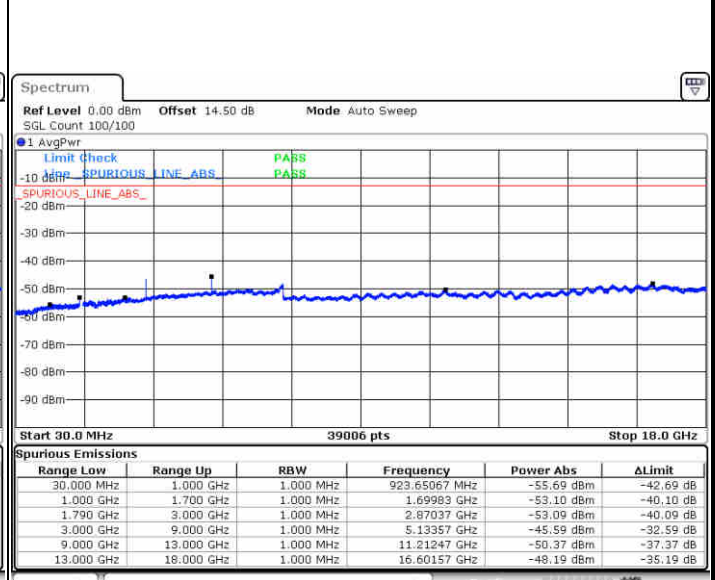

Middle Channel / QPSK

Middle Channel / 16QAM

Date: 27.DEC.2017 23:24:46

Date: 27.DEC.2017 23:25:41

LTE Band 66 / 15MHz

Highest Channel / QPSK

Date: 27.DEC.2017 23:31:13

Highest Channel / 16QAM

Date: 27.DEC.2017 23:29:24

LTE Band 66 / 20MHz

Lowest Channel / QPSK

Date: 27.DEC.2017 23:37:14

Lowest Channel / 16QAM

Date: 27.DEC.2017 23:39:04

LTE Band 66 / 20MHz

Middle Channel / QPSK

Middle Channel / 16QAM

Date: 27.DEC.2017 23:41:28

Date: 27.DEC.2017 23:40:28

Highest Channel / QPSK

Highest Channel / 16QAM

Date: 27.DEC.2017 23:45:25

Date: 27.DEC.2017 23:46:20

**LTE Band 66 / 1.4MHz**