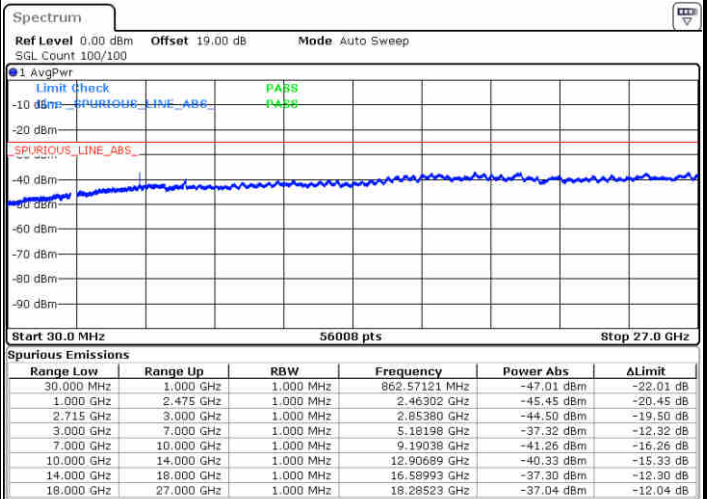

LTE Band 38 / 20MHz

Lowest Channel / 64QAM

Middle Channel / 64QAM

Date: 29.DEC.2017 13:31:06

Date: 29.DEC.2017 13:32:04

Highest Channel / 64QAM

Date: 29.DEC.2017 13:35:19

LTE Band 41 / 5MHz

Lowest Channel / QPSK

Lowest Channel / 16QAM

Date: 30.DEC.2017 10:40:59

Date: 30.DEC.2017 10:33:26

Middle Channel / QPSK

Middle Channel / 16QAM

Date: 30.DEC.2017 10:09:01

Date: 30.DEC.2017 10:09:58

LTE Band 41 / 5MHz

Highest Channel / QPSK

Date: 30.DEC.2017 10:10:54

Highest Channel / 16QAM

Date: 30.DEC.2017 10:11:50

LTE Band 41 / 10MHz

Lowest Channel / QPSK

Date: 30.DEC.2017 10:12:46