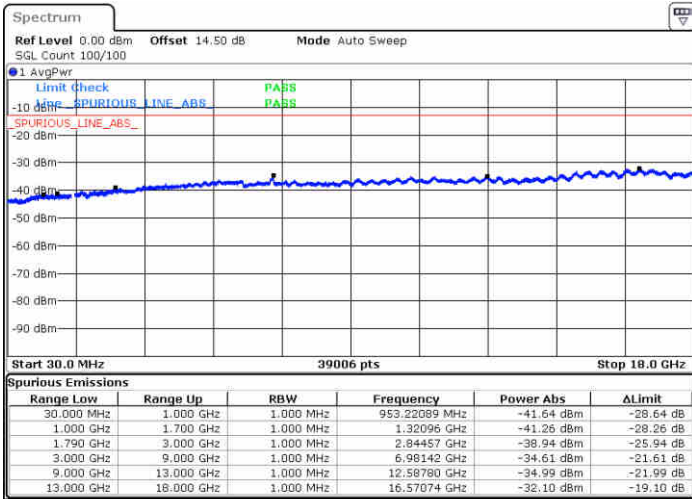

**Lowest Channel / 64QAM**

Date: 29.DEC.2017 19:51:50

**Middle Channel / 64QAM**

Date: 29.DEC.2017 20:04:18

**Highest Channel / 64QAM**

Date: 29.DEC.2017 20:08:23

LTE Band 66 / 3MHz

Lowest Channel / 64QAM

Middle Channel / 64QAM

Date: 29.DEC.2017 20:16:05

Date: 29.DEC.2017 20:17:36

Highest Channel / 64QAM

Date: 29.DEC.2017 20:20:31

LTE Band 66 / 5MHz

Lowest Channel / 64QAM

Middle Channel / 64QAM

Date: 29.DEC.2017 20:27:33

Date: 29.DEC.2017 20:29:07

Highest Channel / 64QAM

Date: 29.DEC.2017 20:31:31

LTE Band 66 / 10MHz

Lowest Channel / 64QAM

Middle Channel / 64QAM

Date: 29.DEC.2017 20:45:22

Date: 29.DEC.2017 20:47:33

Highest Channel / 64QAM

Date: 29.DEC.2017 20:51:45

**LTE Band 66 / 15MHz**

**Lowest Channel / 64QAM**

**Middle Channel / 64QAM**

**Highest Channel / 64QAM**

LTE Band 66 / 20MHz