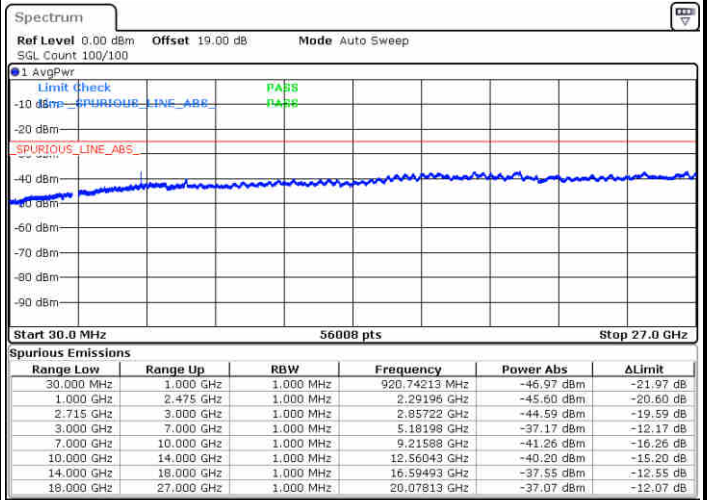

Date: 30.DEC.2017 10:23:02

LTE Band 41 / 20MHz

Lowest Channel / QPSK

Date: 30.DEC.2017 10:23:58

Lowest Channel / 16QAM

Date: 30.DEC.2017 10:24:54

LTE Band 41 / 20MHz

Middle Channel / QPSK

Middle Channel / 16QAM

Date: 30.DEC.2017 10:25:50

Date: 30.DEC.2017 10:26:46

Highest Channel / QPSK

Highest Channel / 16QAM

Date: 30.DEC.2017 10:27:42

Date: 30.DEC.2017 10:28:38

LTE Band 41 / 5MHz

Lowest Channel / 64QAM

Middle Channel / 64QAM

Date: 30.DEC.2017 11:25:21

Date: 30.DEC.2017 11:24:22

Highest Channel / 64QAM

Date: 30.DEC.2017 11:22:27

LTE Band 41 / 10MHz

Lowest Channel / 64QAM