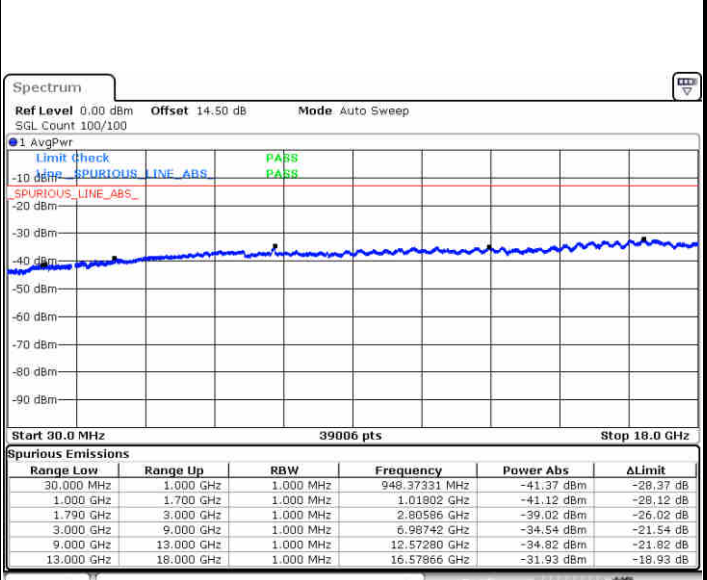

Middle Channel / QPSK

Date: 27.DEC.2017 18:16:55

Middle Channel / 16QAM

Date: 27.DEC.2017 18:17:46

LTE Band 66 / 1.4MHz

Highest Channel / QPSK

Date: 27.DEC.2017 18:20:05

Highest Channel / 16QAM

Date: 27.DEC.2017 18:19:01

LTE Band 66 / 3MHz

Lowest Channel / QPSK

Date: 27.DEC.2017 18:27:38

Lowest Channel / 16QAM

Date: 27.DEC.2017 18:26:31

LTE Band 66 / 3MHz

Middle Channel / QPSK

Middle Channel / 16QAM

Date: 27.DEC.2017 18:29:29

Date: 27.DEC.2017 18:30:18

Highest Channel / QPSK

Highest Channel / 16QAM

Date: 27.DEC.2017 18:38:14

Date: 27.DEC.2017 18:37:22

LTE Band 66 / 5MHz