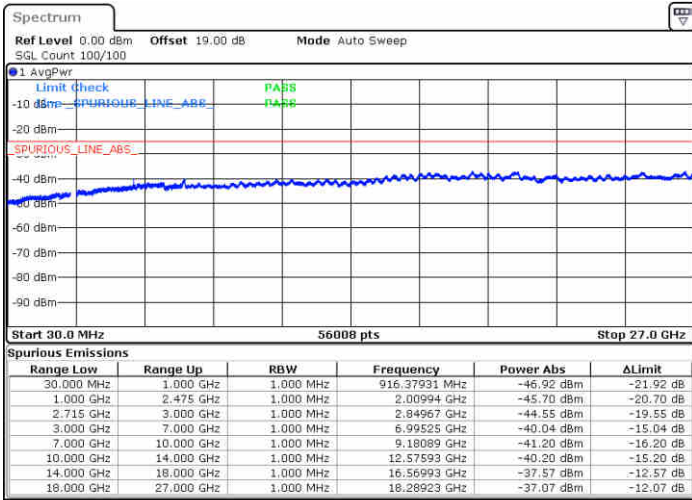

Middle Channel / 16QAM

Date: 30.DEC.2017 10:25:50

Date: 30.DEC.2017 10:26:46

Highest Channel / QPSK

Highest Channel / 16QAM

Date: 30.DEC.2017 10:27:42

Date: 30.DEC.2017 10:28:38

LTE Band 41 / 5MHz

Lowest Channel / 64QAM

Middle Channel / 64QAM

Date: 30.DEC.2017 11:25:21

Date: 30.DEC.2017 11:24:22

Highest Channel / 64QAM

Date: 30.DEC.2017 11:22:27

LTE Band 41 / 10MHz

Lowest Channel / 64QAM

Middle Channel / 64QAM

Date: 30.DEC.2017 10:48:37

Date: 30.DEC.2017 10:49:33

Highest Channel / 64QAM

Date: 30.DEC.2017 10:52:47

**LTE Band 41 / 15MHz**

**Lowest Channel / 64QAM**

Date: 30.DEC.2017 10:56:03