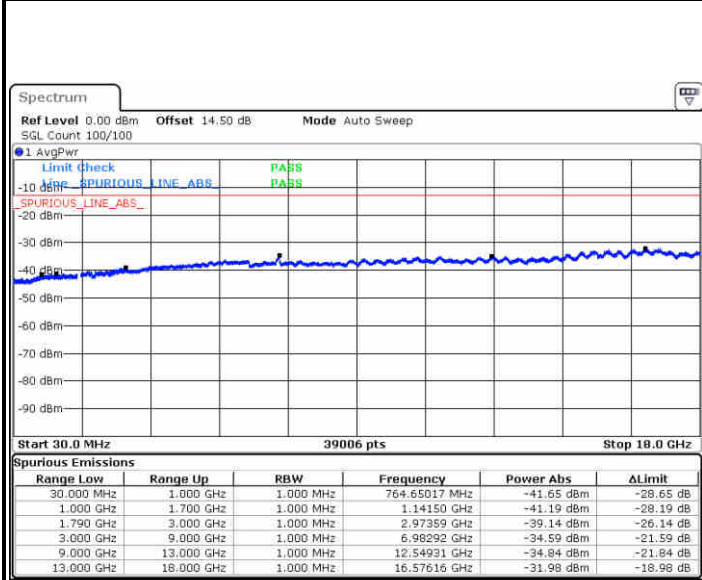

Middle Channel / QPSK

Middle Channel / 16QAM

Date: 27.DEC.2017 23:24:46

Date: 27.DEC.2017 23:25:41

LTE Band 66 / 15MHz

Highest Channel / QPSK

Date: 27.DEC.2017 23:31:13

Highest Channel / 16QAM

Date: 27.DEC.2017 23:29:24

LTE Band 66 / 20MHz

Lowest Channel / QPSK

Date: 27.DEC.2017 23:37:14

Lowest Channel / 16QAM

Date: 27.DEC.2017 23:39:04

LTE Band 66 / 20MHz

Middle Channel / QPSK

Middle Channel / 16QAM

Date: 27.DEC.2017 23:41:28

Date: 27.DEC.2017 23:40:28

Highest Channel / QPSK

Highest Channel / 16QAM

Date: 27.DEC.2017 23:45:25

Date: 27.DEC.2017 23:46:20

**LTE Band 66 / 1.4MHz**

**Lowest Channel / 64QAM**

Date: 29.DEC.2017 19:51:50

**Middle Channel / 64QAM**

Date: 29.DEC.2017 20:04:18

**Highest Channel / 64QAM**

Date: 29.DEC.2017 20:08:23

LTE Band 66 / 3MHz

Lowest Channel / 64QAM