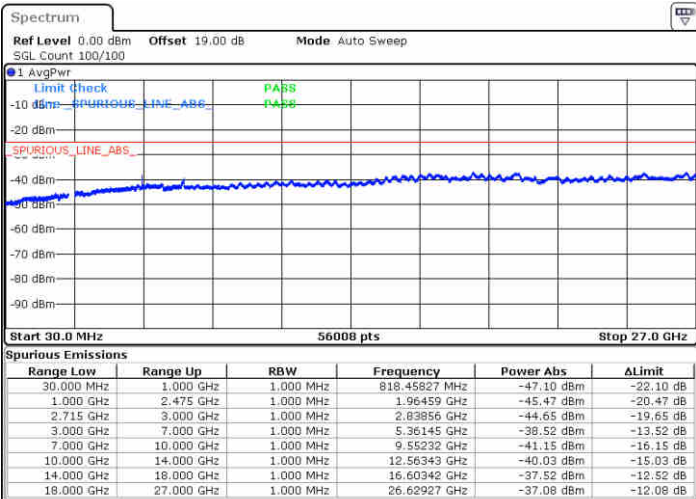

Lowest Channel / 16QAM

Date: 30.DEC.2017 10:13:42

LTE Band 41 / 10MHz

Middle Channel / QPSK

Middle Channel / 16QAM

Date: 30.DEC.2017 10:14:38

Date: 30.DEC.2017 10:15:24

Highest Channel / QPSK

Highest Channel / 16QAM

Date: 30.DEC.2017 10:16:30

Date: 30.DEC.2017 10:17:26

LTE Band 41 / 15MHz

Lowest Channel / QPSK

Lowest Channel / 16QAM

Date: 30.DEC.2017 10:18:22

Date: 30.DEC.2017 10:19:18