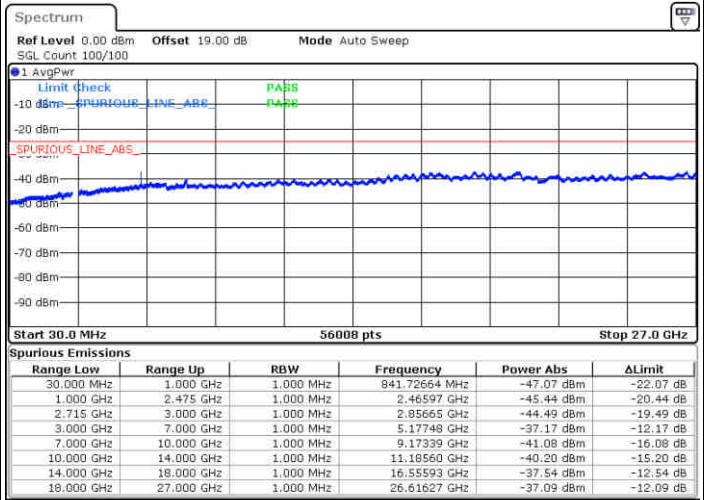

Middle Channel / 16QAM

Date: 30.DEC.2017 10:25:50

Date: 30.DEC.2017 10:26:46

Highest Channel / QPSK

Highest Channel / 16QAM

Date: 30.DEC.2017 10:27:42

Date: 30.DEC.2017 10:28:38

LTE Band 41 / 5MHz

Lowest Channel / 64QAM

Middle Channel / 64QAM

Date: 30.DEC.2017 11:25:21

Date: 30.DEC.2017 11:24:22

Highest Channel / 64QAM

Date: 30.DEC.2017 11:22:27

LTE Band 41 / 10MHz

Lowest Channel / 64QAM

Middle Channel / 64QAM

Date: 30.DEC.2017 10:48:37

Date: 30.DEC.2017 10:49:33

Highest Channel / 64QAM

Date: 30.DEC.2017 10:52:47

**LTE Band 41 / 15MHz**

**Lowest Channel / 64QAM**

Date: 30.DEC.2017 10:56:03