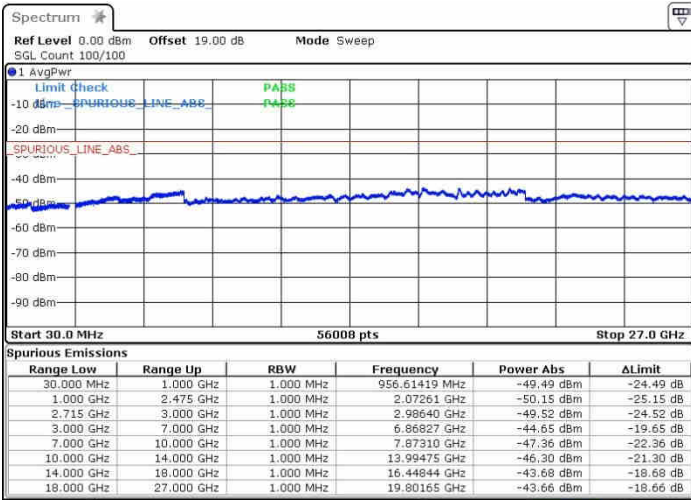

Middle Channel / 16QAM

Date: 3. JAN 2016 15:48:13

Date: 3. JAN 2016 15:47:16

Middle Channel / 64QAM

Date: 3. JAN 2016 15:46:22

LTE Band 41 / 5MHz+20MHz

Highest Channel / Q

Highest Channel / 16QAM

Date: 3. JAN 2016 10:21:30

Date: 3. JAN 2016 10:22:25

Highest Channel / 64QAM

Date: 3. JAN 2016 10:23:29

LTE Band 41 / 10MHz+20MHz

Lowest Channel / QPSK

Lowest Channel / 16QAM

Date: 3. JAN 2016 15:50:25

Date: 3. JAN 2016 15:51:24

Lowest Channel / 64QAM

Date: 3. JAN 2016 15:52:17

**LTE Band 41 / 10MHz+20MHz**

**Middle Channel / Q**

**Middle Channel / 16QAM**

**Middle Channel / 64QAM**

LTE Band 41 / 10MHz+20MHz