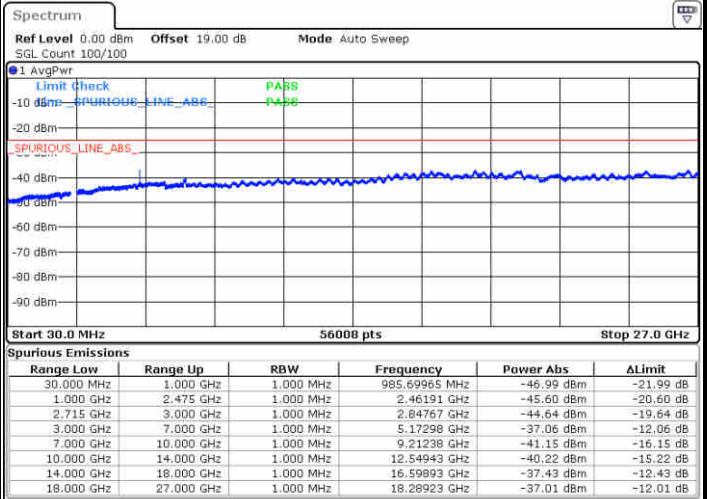

Lowest Channel / 16QAM

Date: 30.DEC.2017 10:13:42

LTE Band 41 / 10MHz

Middle Channel / QPSK

Middle Channel / 16QAM

Date: 30.DEC.2017 10:14:38

Date: 30.DEC.2017 10:15:24

Highest Channel / QPSK

Highest Channel / 16QAM

Date: 30.DEC.2017 10:16:30

Date: 30.DEC.2017 10:17:26

LTE Band 41 / 15MHz

Lowest Channel / QPSK

Lowest Channel / 16QAM

Date: 30.DEC.2017 10:18:22

Date: 30.DEC.2017 10:19:18

Middle Channel / QPSK

Middle Channel / 16QAM

Date: 30.DEC.2017 10:20:14

Date: 30.DEC.2017 10:21:10

LTE Band 41 / 15MHz

Highest Channel / QPSK

Date: 30.DEC.2017 10:22:06

Highest Channel / 16QAM