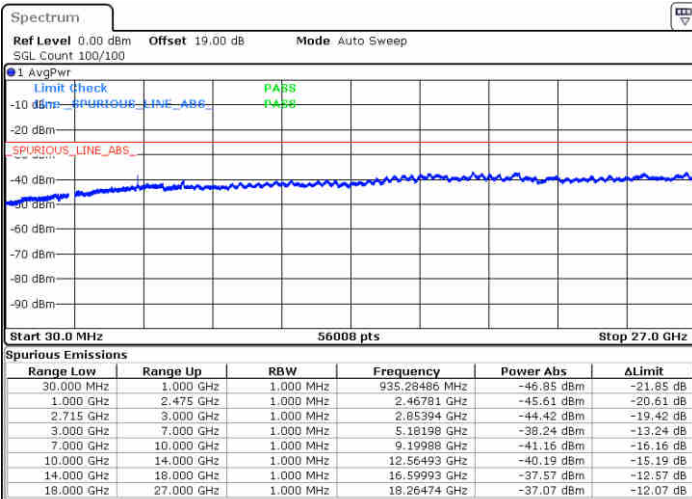

Lowest Channel / QPSK

Lowest Channel / 16QAM

Date: 30.DEC.2017 10:40:59

Date: 30.DEC.2017 10:33:26

Middle Channel / QPSK

Middle Channel / 16QAM

Date: 30.DEC.2017 10:09:01

Date: 30.DEC.2017 10:09:58

LTE Band 41 / 5MHz

Highest Channel / QPSK

Date: 30.DEC.2017 10:10:54

Highest Channel / 16QAM

Date: 30.DEC.2017 10:11:50

LTE Band 41 / 10MHz

Lowest Channel / QPSK

Date: 30.DEC.2017 10:12:46