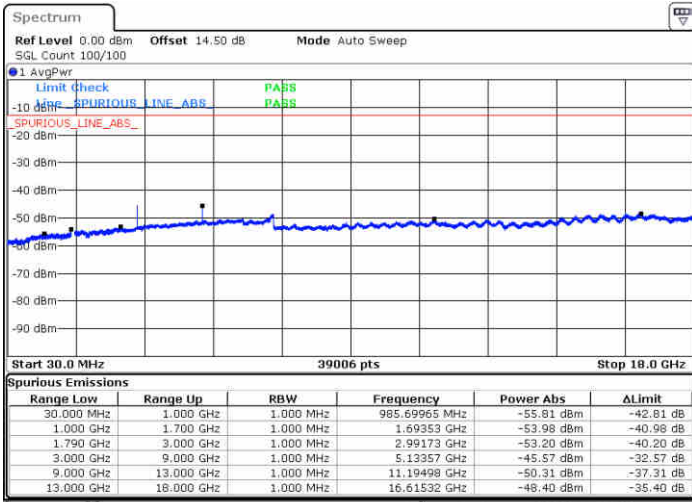

LTE Band 66 / 20MHz

Lowest Channel / 64QAM

Middle Channel / 64QAM

Date: 29-DEC-2017 21:17:29

Date: 29-DEC-2017 21:21:49