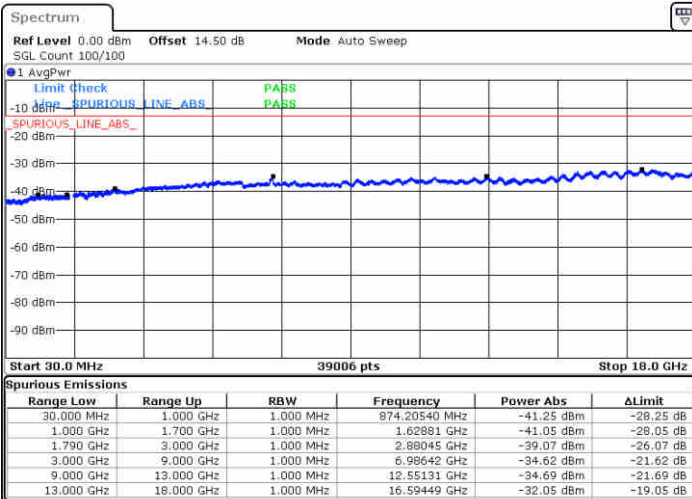

LTE Band 66 / 5MHz

Highest Channel / QPSK

Date: 27.DEC.2017 19:15:08

Highest Channel / 16QAM

Date: 27.DEC.2017 19:14:20

LTE Band 66 / 10MHz

Lowest Channel / QPSK

Date: 27.DEC.2017 19:22:45

Lowest Channel / 16QAM

Date: 27.DEC.2017 19:25:11

LTE Band 66 / 10MHz

Middle Channel / QPSK

Middle Channel / 16QAM

Date: 27.DEC.2017 20:14:26

Date: 27.DEC.2017 20:13:29

Highest Channel / QPSK

Highest Channel / 16QAM

Date: 27.DEC.2017 20:27:32

Date: 27.DEC.2017 20:29:07

LTE Band 66 / 15MHz

Lowest Channel / QPSK

Lowest Channel / 16QAM

Date: 27.DEC.2017 23:23:16

Date: 27.DEC.2017 23:22:14