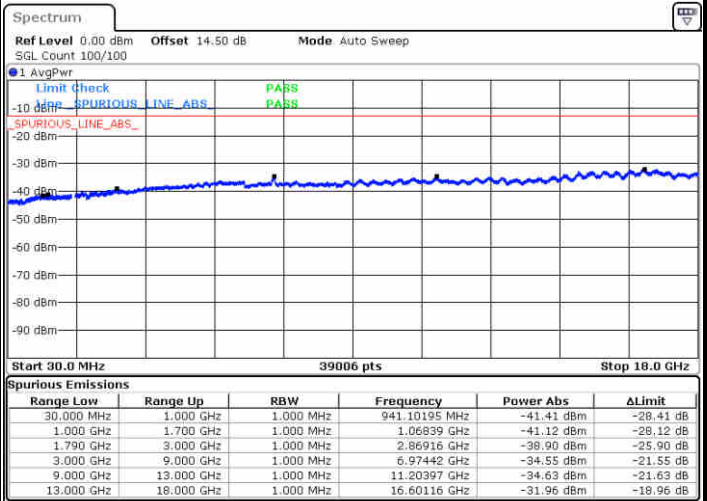

Middle Channel / 16QAM

Date: 27.DEC.2017 18:29:29

Date: 27.DEC.2017 18:30:18

Highest Channel / QPSK

Highest Channel / 16QAM

Date: 27.DEC.2017 18:38:14

Date: 27.DEC.2017 18:37:22

LTE Band 66 / 5MHz

Lowest Channel / QPSK

Lowest Channel / 16QAM

Date: 27.DEC.2017 18:56:27

Date: 27.DEC.2017 19:03:16

Middle Channel / QPSK

Middle Channel / 16QAM

Date: 27.DEC.2017 19:07:42

Date: 27.DEC.2017 19:08:58

LTE Band 66 / 5MHz

Highest Channel / QPSK

Date: 27.DEC.2017 19:15:08

Highest Channel / 16QAM

Date: 27.DEC.2017 19:14:20

LTE Band 66 / 10MHz

Lowest Channel / QPSK

Date: 27.DEC.2017 19:22:45