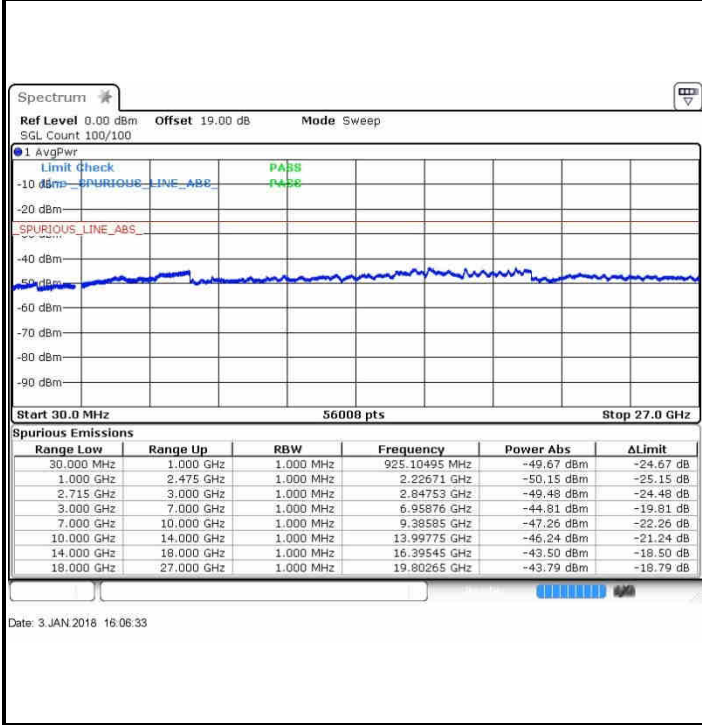

Date: 3. JAN 2016 10:21:30

Date: 3. JAN 2016 10:22:25

Highest Channel / 64QAM

Date: 3. JAN 2016 10:23:29

LTE Band 41 / 10MHz+20MHz

Lowest Channel / QPSK

Lowest Channel / 16QAM

Date: 3. JAN 2016 15:50:25

Date: 3. JAN 2016 15:51:24

Lowest Channel / 64QAM

Date: 3. JAN 2016 15:52:17

**LTE Band 41 / 10MHz+20MHz**

**Middle Channel / Q**

**Middle Channel / 16QAM**

**Middle Channel / 64QAM**

LTE Band 41 / 10MHz+20MHz

Highest Channel / Q

Highest Channel / 16QAM

Highest Channel / 64QAM