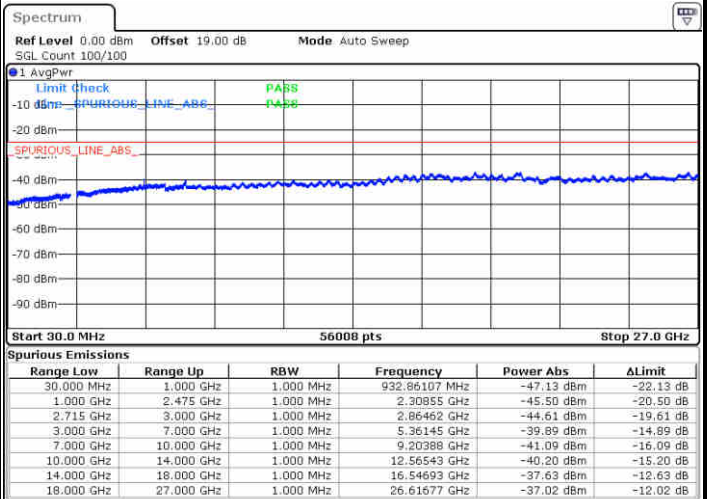

LTE Band 41 / 5MHz

Highest Channel / QPSK

Date: 30.DEC.2017 10:10:54

Highest Channel / 16QAM

Date: 30.DEC.2017 10:11:50

LTE Band 41 / 10MHz

Lowest Channel / QPSK

Date: 30.DEC.2017 10:12:46

Lowest Channel / 16QAM

Date: 30.DEC.2017 10:13:42

LTE Band 41 / 10MHz

Middle Channel / QPSK

Middle Channel / 16QAM

Date: 30.DEC.2017 10:14:38

Date: 30.DEC.2017 10:15:24

Highest Channel / QPSK

Highest Channel / 16QAM

Date: 30.DEC.2017 10:16:30

Date: 30.DEC.2017 10:17:26

LTE Band 41 / 15MHz

Lowest Channel / QPSK

Lowest Channel / 16QAM

Date: 30.DEC.2017 10:18:22

Date: 30.DEC.2017 10:19:18