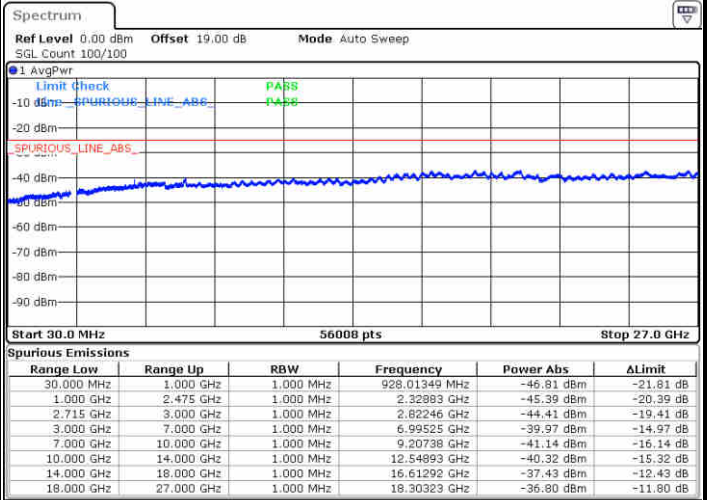

Lowest Channel / 16QAM

Date: 30.DEC.2017 10:13:42

LTE Band 41 / 10MHz

Middle Channel / QPSK

Middle Channel / 16QAM

Date: 30.DEC.2017 10:14:38

Date: 30.DEC.2017 10:15:24

Highest Channel / QPSK

Highest Channel / 16QAM

Date: 30.DEC.2017 10:16:30

Date: 30.DEC.2017 10:17:26

LTE Band 41 / 15MHz

Lowest Channel / QPSK

Lowest Channel / 16QAM

Date: 30.DEC.2017 10:18:22

Date: 30.DEC.2017 10:19:18

Middle Channel / QPSK

Middle Channel / 16QAM

Date: 30.DEC.2017 10:20:14

Date: 30.DEC.2017 10:21:10

LTE Band 41 / 15MHz

Highest Channel / QPSK

Date: 30.DEC.2017 10:22:06

Highest Channel / 16QAM