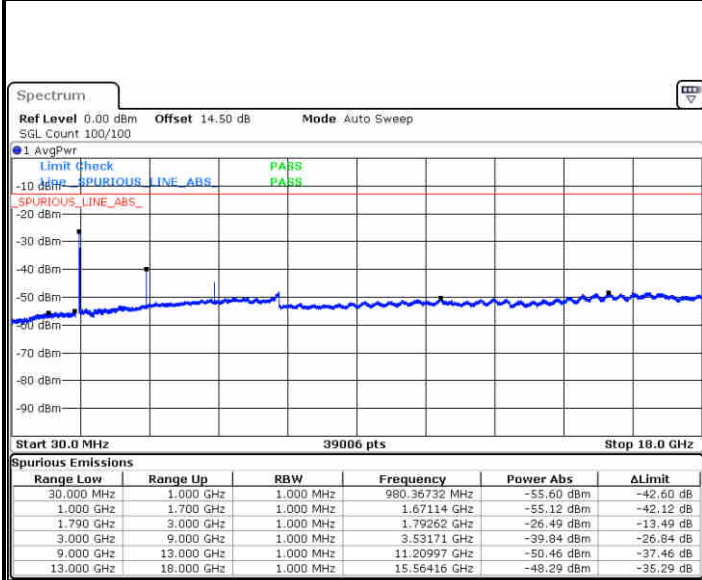

Highest Channel / 16QAM

Date: 27.DEC.2017 20:27:32

Date: 27.DEC.2017 20:29:07

LTE Band 66 / 15MHz

Lowest Channel / QPSK

Lowest Channel / 16QAM

Date: 27.DEC.2017 23:23:16

Date: 27.DEC.2017 23:22:14

Middle Channel / QPSK

Middle Channel / 16QAM

Date: 27.DEC.2017 23:24:46

Date: 27.DEC.2017 23:25:41

LTE Band 66 / 15MHz

Highest Channel / QPSK

Date: 27.DEC.2017 23:31:13

Highest Channel / 16QAM

Date: 27.DEC.2017 23:29:24

LTE Band 66 / 20MHz

Lowest Channel / QPSK

Date: 27.DEC.2017 23:37:14

Lowest Channel / 16QAM

Date: 27.DEC.2017 23:39:04

LTE Band 66 / 20MHz

Middle Channel / QPSK

Middle Channel / 16QAM

Date: 27.DEC.2017 23:41:28

Date: 27.DEC.2017 23:40:28

Highest Channel / QPSK

Highest Channel / 16QAM

Date: 27.DEC.2017 23:45:25

Date: 27.DEC.2017 23:46:20

**LTE Band 66 / 1.4MHz**