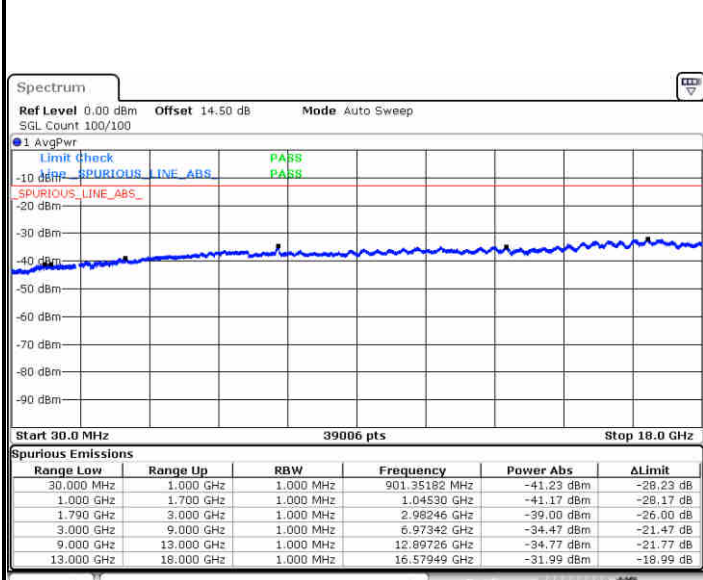

Date: 30.DEC.2017 11:04:24

Highest Channel / 64QAM

Date: 30.DEC.2017 11:07:38

LTE Band 66 / 1.4MHz

Lowest Channel / QPSK

Date: 27.DEC.2017 18:14:35

Lowest Channel / 16QAM

Date: 27.DEC.2017 18:59:58

Middle Channel / QPSK

Date: 27.DEC.2017 18:16:55

Middle Channel / 16QAM

Date: 27.DEC.2017 18:17:46

LTE Band 66 / 1.4MHz

Highest Channel / QPSK

Date: 27.DEC.2017 18:20:05

Highest Channel / 16QAM

Date: 27.DEC.2017 18:19:01

LTE Band 66 / 3MHz

Lowest Channel / QPSK

Date: 27.DEC.2017 18:27:38

Lowest Channel / 16QAM

Date: 27.DEC.2017 18:26:31

LTE Band 66 / 3MHz

Middle Channel / QPSK

Middle Channel / 16QAM

Date: 27.DEC.2017 18:29:29

Date: 27.DEC.2017 18:30:18

Highest Channel / QPSK

Highest Channel / 16QAM

Date: 27.DEC.2017 18:38:14

Date: 27.DEC.2017 18:37:22

LTE Band 66 / 5MHz