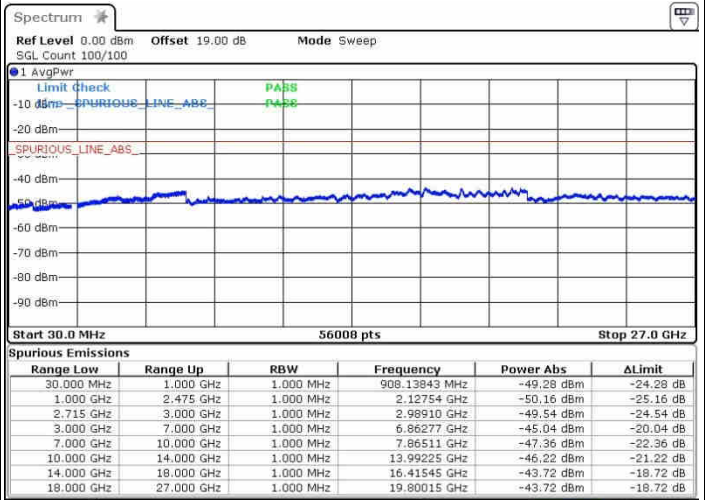

Middle Channel / 16QAM

Date: 3. JAN 2016 15:48:13

Date: 3. JAN 2016 15:47:16

Middle Channel / 64QAM

Date: 3. JAN 2016 15:46:22

LTE Band 41 / 5MHz+20MHz

Highest Channel / Q

Highest Channel / 16QAM

Date: 3. JAN 2016 10:21:30

Date: 3. JAN 2016 10:22:25

Highest Channel / 64QAM

Date: 3. JAN 2016 10:23:29

LTE Band 41 / 10MHz+20MHz

Lowest Channel / QPSK

Lowest Channel / 16QAM

Date: 3. JAN 2016 15:50:25

Date: 3. JAN 2016 15:51:24

Lowest Channel / 64QAM

Date: 3. JAN 2016 15:52:17

**LTE Band 41 / 10MHz+20MHz**

**Middle Channel / Q**

**Middle Channel / 16QAM**

**Middle Channel / 64QAM**

LTE Band 41 / 10MHz+20MHz