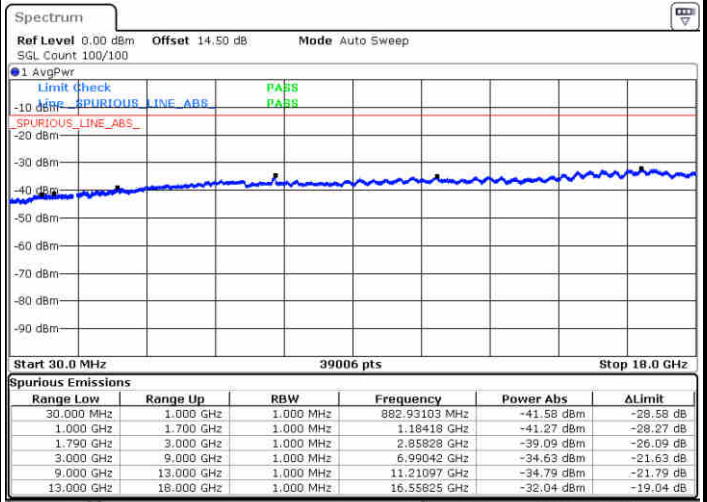

Middle Channel / 16QAM

Date: 27.DEC.2017 23:41:28

Date: 27.DEC.2017 23:40:28

Highest Channel / QPSK

Highest Channel / 16QAM

Date: 27.DEC.2017 23:45:25

Date: 27.DEC.2017 23:46:20

**LTE Band 66 / 1.4MHz**

**Lowest Channel / 64QAM**

Date: 29.DEC.2017 19:51:50

**Middle Channel / 64QAM**

Date: 29.DEC.2017 20:04:18

**Highest Channel / 64QAM**

Date: 29.DEC.2017 20:08:23

LTE Band 66 / 3MHz

Lowest Channel / 64QAM

Middle Channel / 64QAM

Date: 29.DEC.2017 20:16:05

Date: 29.DEC.2017 20:17:36

Highest Channel / 64QAM

Date: 29.DEC.2017 20:20:31

LTE Band 66 / 5MHz

Lowest Channel / 64QAM

Middle Channel / 64QAM