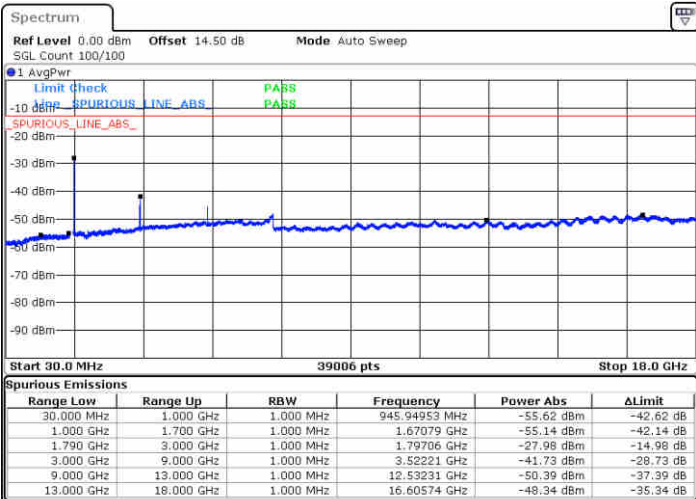

Date: 27.DEC.2017 23:29:24

LTE Band 66 / 20MHz

Lowest Channel / QPSK

Date: 27.DEC.2017 23:37:14

Lowest Channel / 16QAM

Date: 27.DEC.2017 23:39:04

LTE Band 66 / 20MHz

Middle Channel / QPSK

Middle Channel / 16QAM

Date: 27.DEC.2017 23:41:28

Date: 27.DEC.2017 23:40:28

Highest Channel / QPSK

Highest Channel / 16QAM

Date: 27.DEC.2017 23:45:25

Date: 27.DEC.2017 23:46:20

**LTE Band 66 / 1.4MHz**

**Lowest Channel / 64QAM**

Date: 29.DEC.2017 19:51:50

**Middle Channel / 64QAM**

Date: 29.DEC.2017 20:04:18

**Highest Channel / 64QAM**

Date: 29.DEC.2017 20:08:23

LTE Band 66 / 3MHz

Lowest Channel / 64QAM