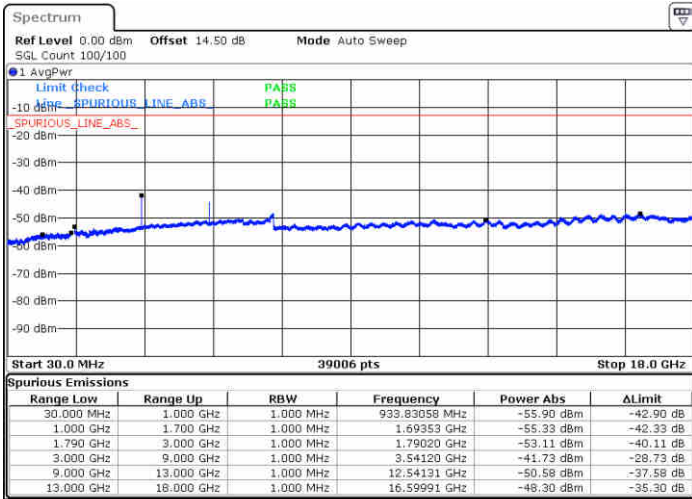

Middle Channel / 64QAM

Date: 29.DEC.2017 20:16:05

Date: 29.DEC.2017 20:17:36

Highest Channel / 64QAM

Date: 29.DEC.2017 20:20:31

LTE Band 66 / 5MHz

Lowest Channel / 64QAM

Middle Channel / 64QAM

Date: 29.DEC.2017 20:27:33

Date: 29.DEC.2017 20:29:07

Highest Channel / 64QAM

Date: 29.DEC.2017 20:31:31

LTE Band 66 / 10MHz

Lowest Channel / 64QAM

Middle Channel / 64QAM

Date: 29.DEC.2017 20:45:22

Date: 29.DEC.2017 20:47:33

Highest Channel / 64QAM

Date: 29.DEC.2017 20:51:45

**LTE Band 66 / 15MHz**

**Lowest Channel / 64QAM**

**Middle Channel / 64QAM**

**Highest Channel / 64QAM**

LTE Band 66 / 20MHz