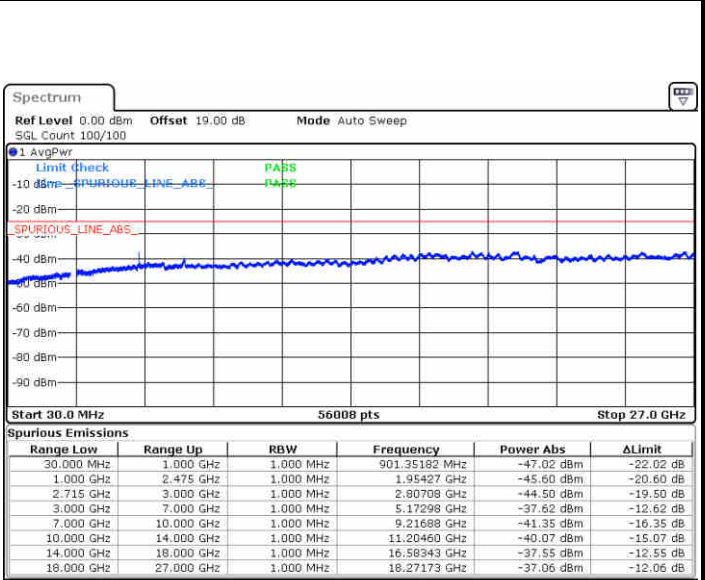

Lowest Channel / 64QAM

Middle Channel / 64QAM

Date: 30.DEC.2017 11:25:21

Date: 30.DEC.2017 11:24:22

Highest Channel / 64QAM

Date: 30.DEC.2017 11:22:27

LTE Band 41 / 10MHz

Lowest Channel / 64QAM

Middle Channel / 64QAM

Date: 30.DEC.2017 10:48:37

Date: 30.DEC.2017 10:49:33

Highest Channel / 64QAM

Date: 30.DEC.2017 10:52:47

**LTE Band 41 / 15MHz**

**Lowest Channel / 64QAM**

Date: 30.DEC.2017 10:56:03

**Middle Channel / 64QAM**

Date: 30.DEC.2017 10:56:59

**Highest Channel / 64QAM**

Date: 30.DEC.2017 11:00:13

LTE Band 41 / 20MHz

Lowest Channel / 64QAM

Middle Channel / 64QAM

Date: 30.DEC.2017 11:03:28

Date: 30.DEC.2017 11:04:24

Highest Channel / 64QAM

Date: 30.DEC.2017 11:07:38

LTE Band 66 / 1.4MHz

Lowest Channel / QPSK

Date: 27.DEC.2017 18:14:35

Lowest Channel / 16QAM

Date: 27.DEC.2017 18:59:58