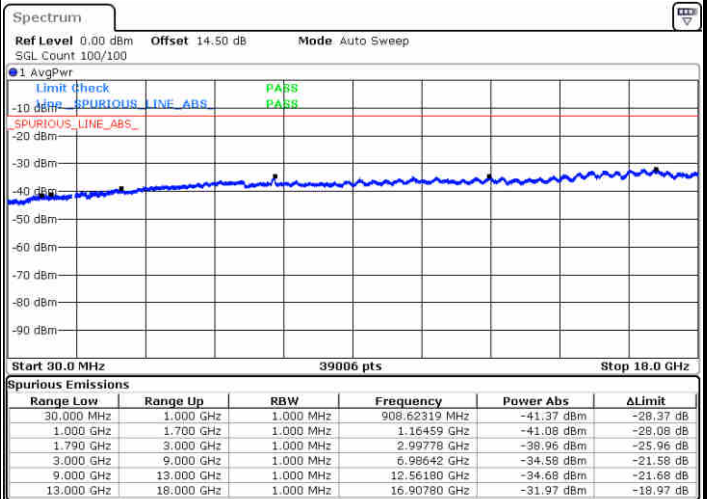

LTE Band 66 / 5MHz

Highest Channel / QPSK

Date: 27.DEC.2017 19:15:08

Highest Channel / 16QAM

Date: 27.DEC.2017 19:14:20

LTE Band 66 / 10MHz

Lowest Channel / QPSK

Date: 27.DEC.2017 19:22:45

Lowest Channel / 16QAM

Date: 27.DEC.2017 19:25:11

LTE Band 66 / 10MHz

Middle Channel / QPSK

Middle Channel / 16QAM

Date: 27.DEC.2017 20:14:26

Date: 27.DEC.2017 20:13:29

Highest Channel / QPSK

Highest Channel / 16QAM

Date: 27.DEC.2017 20:27:32

Date: 27.DEC.2017 20:29:07

LTE Band 66 / 15MHz

Lowest Channel / QPSK

Lowest Channel / 16QAM

Date: 27.DEC.2017 23:23:16

Date: 27.DEC.2017 23:22:14