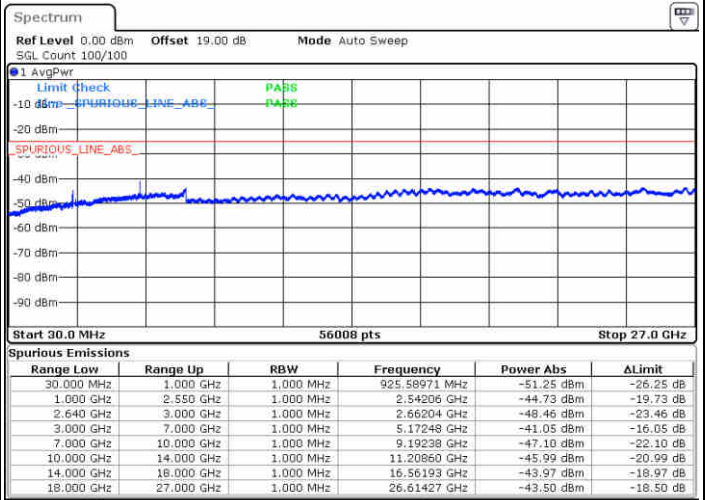

LTE Band 38 / 20MHz

Lowest Channel / 64QAM

Middle Channel / 64QAM

Date: 29.DEC.2017 13:31:06

Date: 29.DEC.2017 13:32:04

Highest Channel / 64QAM

Date: 29.DEC.2017 13:35:19

LTE Band 41 / 5MHz

Lowest Channel / QPSK

Lowest Channel / 16QAM

Date: 30.DEC.2017 10:40:59

Date: 30.DEC.2017 10:33:26

Middle Channel / QPSK

Middle Channel / 16QAM

Date: 30.DEC.2017 10:09:01

Date: 30.DEC.2017 10:09:58