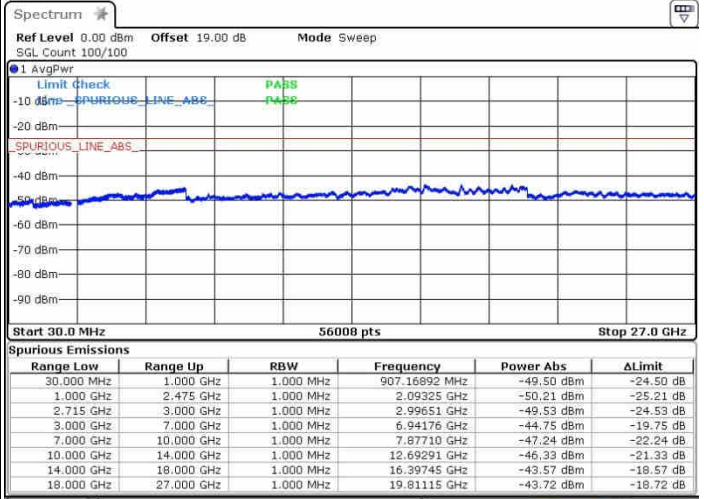

Date: 29.DEC.2017 20:47:33

Highest Channel / 64QAM

Date: 29.DEC.2017 20:51:45

**LTE Band 66 / 15MHz**

**Lowest Channel / 64QAM**

**Middle Channel / 64QAM**

**Highest Channel / 64QAM**

LTE Band 66 / 20MHz

Lowest Channel / 64QAM

Middle Channel / 64QAM

Date: 29-DEC-2017 21:17:29

Date: 29-DEC-2017 21:21:49

Highest Channel / 64QAM

Date: 29-DEC-2017 21:25:33

Band 41 CA

LTE Band 41 / 5MHz+20MHz

Lowest Channel / QPSK

Lowest Channel / 16QAM

Date: 3. JAN 2016 10:18:38

Date: 3. JAN 2016 10:17:23

Lowest Channel / 64QAM

Date: 3. JAN 2016 10:13:32

LTE Band 41 / 5MHz+20MHz

Middle Channel / Q

Middle Channel / 16QAM

Date: 3. JAN 2016 15:48:13

Date: 3. JAN 2016 15:47:16

Middle Channel / 64QAM

Date: 3. JAN 2016 15:46:22

LTE Band 41 / 5MHz+20MHz

Highest Channel / Q

Highest Channel / 16QAM