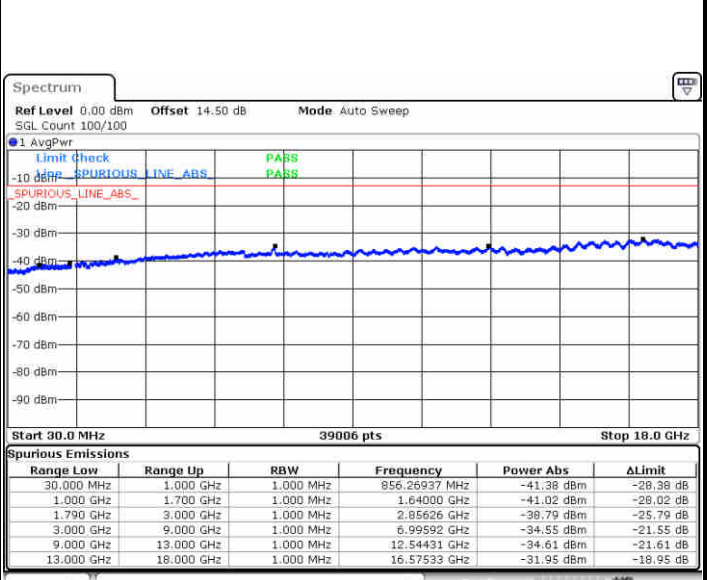

LTE Band 66 / 5MHz

Highest Channel / QPSK

Date: 27.DEC.2017 19:15:08

Highest Channel / 16QAM

Date: 27.DEC.2017 19:14:20

LTE Band 66 / 10MHz

Lowest Channel / QPSK

Date: 27.DEC.2017 19:22:45

Lowest Channel / 16QAM

Date: 27.DEC.2017 19:25:11

LTE Band 66 / 10MHz

Middle Channel / QPSK

Middle Channel / 16QAM

Date: 27.DEC.2017 20:14:26

Date: 27.DEC.2017 20:13:29

Highest Channel / QPSK

Highest Channel / 16QAM

Date: 27.DEC.2017 20:27:32

Date: 27.DEC.2017 20:29:07

LTE Band 66 / 15MHz

Lowest Channel / QPSK

Lowest Channel / 16QAM

Date: 27.DEC.2017 23:23:16

Date: 27.DEC.2017 23:22:14