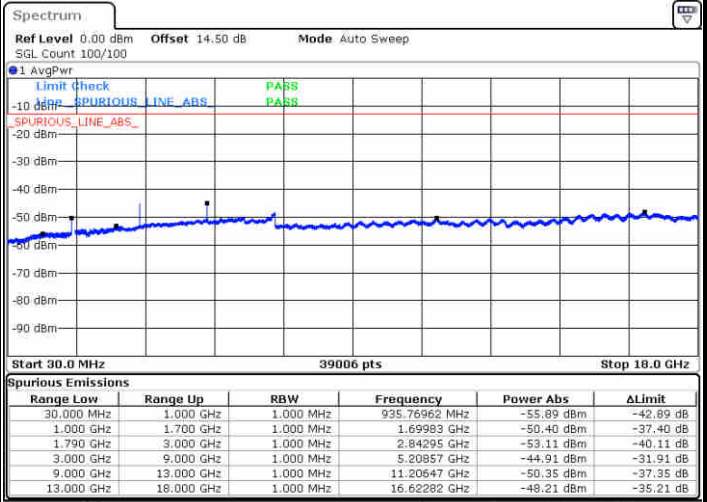

Middle Channel / QPSK

Middle Channel / 16QAM

Date: 27.DEC.2017 23:24:46

Date: 27.DEC.2017 23:25:41

LTE Band 66 / 15MHz

Highest Channel / QPSK

Date: 27.DEC.2017 23:31:13

Highest Channel / 16QAM

Date: 27.DEC.2017 23:29:24

LTE Band 66 / 20MHz

Lowest Channel / QPSK

Date: 27.DEC.2017 23:37:14

Lowest Channel / 16QAM

Date: 27.DEC.2017 23:39:04

LTE Band 66 / 20MHz

Middle Channel / QPSK

Middle Channel / 16QAM

Date: 27.DEC.2017 23:41:28

Date: 27.DEC.2017 23:40:28

Highest Channel / QPSK

Highest Channel / 16QAM

Date: 27.DEC.2017 23:45:25

Date: 27.DEC.2017 23:46:20

**LTE Band 66 / 1.4MHz**