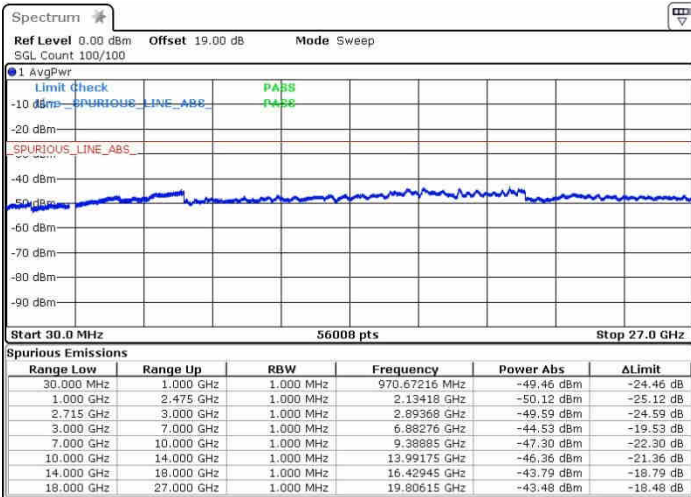

Date: 29.DEC.2017 20:47:33

Highest Channel / 64QAM

Date: 29.DEC.2017 20:51:45

**LTE Band 66 / 15MHz**

**Lowest Channel / 64QAM**

**Middle Channel / 64QAM**

**Highest Channel / 64QAM**

LTE Band 66 / 20MHz

Lowest Channel / 64QAM

Middle Channel / 64QAM

Date: 29-DEC-2017 21:17:29

Date: 29-DEC-2017 21:21:49

Highest Channel / 64QAM

Date: 29-DEC-2017 21:25:33

Band 41 CA

LTE Band 41 / 5MHz+20MHz

Lowest Channel / QPSK

Lowest Channel / 16QAM

Date: 3. JAN 2016 10:18:38

Date: 3. JAN 2016 10:17:23

Lowest Channel / 64QAM

Date: 3. JAN 2016 10:13:32

LTE Band 41 / 5MHz+20MHz

Middle Channel / Q

Middle Channel / 16QAM

Date: 3. JAN 2016 15:48:13

Date: 3. JAN 2016 15:47:16

Middle Channel / 64QAM

Date: 3. JAN 2016 15:46:22

LTE Band 41 / 5MHz+20MHz

Highest Channel / Q

Highest Channel / 16QAM