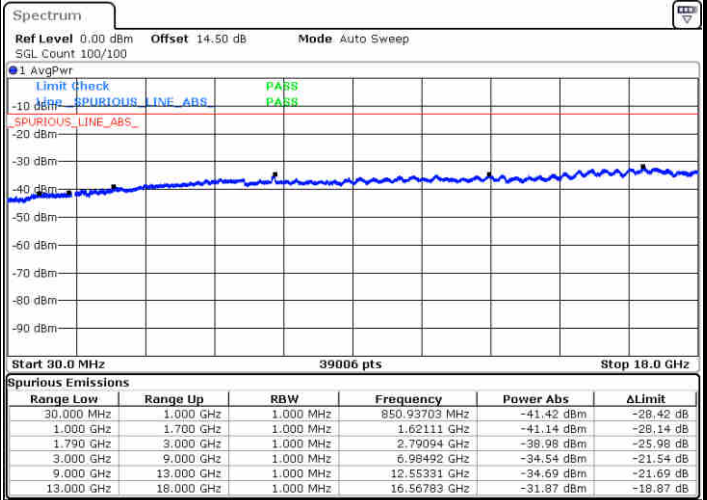

Date: 30.DEC.2017 11:04:24

Highest Channel / 64QAM

Date: 30.DEC.2017 11:07:38

LTE Band 66 / 1.4MHz

Lowest Channel / QPSK

Date: 27.DEC.2017 18:14:35

Lowest Channel / 16QAM

Date: 27.DEC.2017 18:59:58

Middle Channel / QPSK

Date: 27.DEC.2017 18:16:55

Middle Channel / 16QAM

Date: 27.DEC.2017 18:17:46

LTE Band 66 / 1.4MHz

Highest Channel / QPSK

Date: 27.DEC.2017 18:20:05

Highest Channel / 16QAM

Date: 27.DEC.2017 18:19:01

LTE Band 66 / 3MHz

Lowest Channel / QPSK

Date: 27.DEC.2017 18:27:38

Lowest Channel / 16QAM

Date: 27.DEC.2017 18:26:31

LTE Band 66 / 3MHz

Middle Channel / QPSK

Middle Channel / 16QAM

Date: 27.DEC.2017 18:29:29

Date: 27.DEC.2017 18:30:18

Highest Channel / QPSK

Highest Channel / 16QAM

Date: 27.DEC.2017 18:38:14

Date: 27.DEC.2017 18:37:22

LTE Band 66 / 5MHz