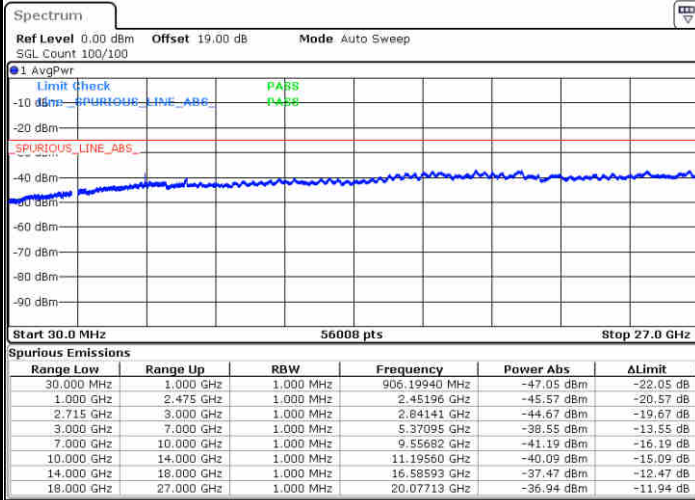

Lowest Channel / QPSK

Lowest Channel / 16QAM

Date: 30.DEC.2017 10:40:59

Date: 30.DEC.2017 10:33:26

Middle Channel / QPSK

Middle Channel / 16QAM

Date: 30.DEC.2017 10:09:01

Date: 30.DEC.2017 10:09:58

LTE Band 41 / 5MHz

Highest Channel / QPSK

Date: 30.DEC.2017 10:10:54

Highest Channel / 16QAM

Date: 30.DEC.2017 10:11:50

LTE Band 41 / 10MHz

Lowest Channel / QPSK

Date: 30.DEC.2017 10:12:46