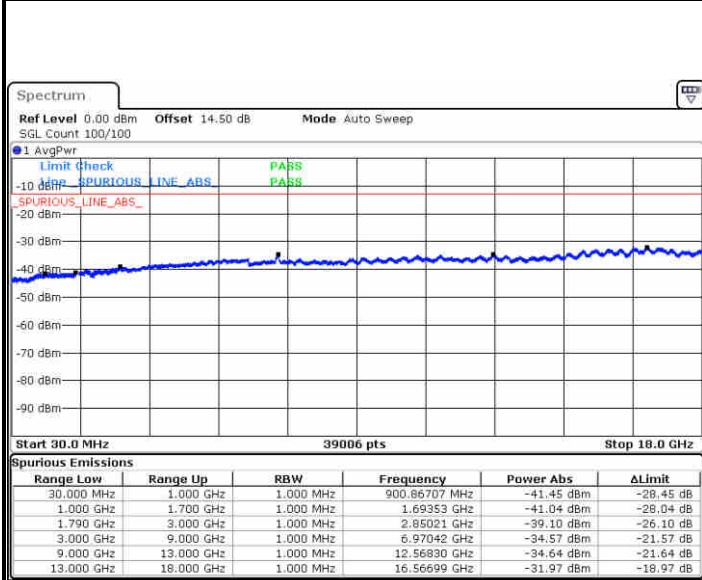

Middle Channel / 16QAM

Date: 27.DEC.2017 18:29:29

Date: 27.DEC.2017 18:30:18

Highest Channel / QPSK

Highest Channel / 16QAM

Date: 27.DEC.2017 18:38:14

Date: 27.DEC.2017 18:37:22

LTE Band 66 / 5MHz

Lowest Channel / QPSK

Lowest Channel / 16QAM

Date: 27.DEC.2017 18:56:27

Date: 27.DEC.2017 19:03:16

Middle Channel / QPSK

Middle Channel / 16QAM

Date: 27.DEC.2017 19:07:42

Date: 27.DEC.2017 19:08:58

LTE Band 66 / 5MHz

Highest Channel / QPSK

Date: 27.DEC.2017 19:15:08

Highest Channel / 16QAM

Date: 27.DEC.2017 19:14:20

LTE Band 66 / 10MHz

Lowest Channel / QPSK

Date: 27.DEC.2017 19:22:45