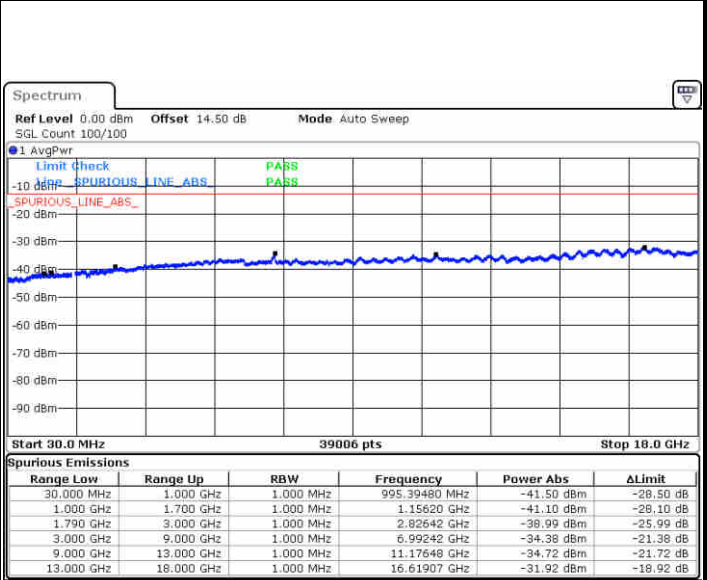

Date: 30.DEC.2017 11:04:24

Highest Channel / 64QAM

Date: 30.DEC.2017 11:07:38

LTE Band 66 / 1.4MHz

Lowest Channel / QPSK

Date: 27.DEC.2017 18:14:35

Lowest Channel / 16QAM

Date: 27.DEC.2017 18:59:58

Middle Channel / QPSK

Date: 27.DEC.2017 18:16:55

Middle Channel / 16QAM

Date: 27.DEC.2017 18:17:46

LTE Band 66 / 1.4MHz

Highest Channel / QPSK

Date: 27.DEC.2017 18:20:05

Highest Channel / 16QAM

Date: 27.DEC.2017 18:19:01

LTE Band 66 / 3MHz

Lowest Channel / QPSK

Date: 27.DEC.2017 18:27:38

Lowest Channel / 16QAM

Date: 27.DEC.2017 18:26:31

LTE Band 66 / 3MHz

Middle Channel / QPSK