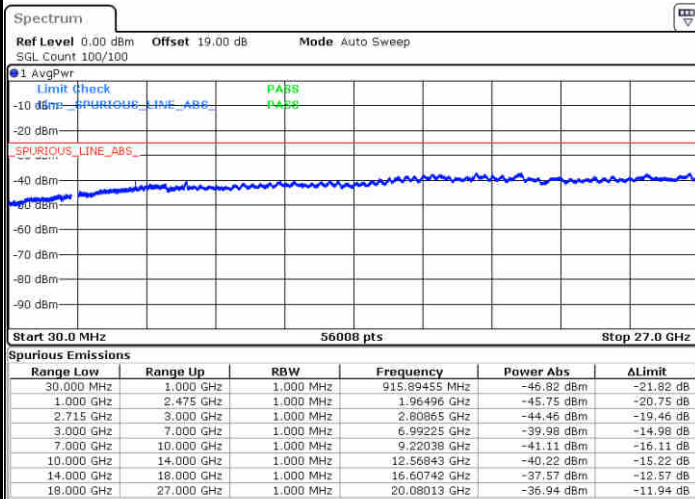

Highest Channel / 16QAM

Date: 30.DEC.2017 10:16:30

Date: 30.DEC.2017 10:17:26

LTE Band 41 / 15MHz

Lowest Channel / QPSK

Lowest Channel / 16QAM

Date: 30.DEC.2017 10:18:22

Date: 30.DEC.2017 10:19:18

Middle Channel / QPSK

Middle Channel / 16QAM

Date: 30.DEC.2017 10:20:14

Date: 30.DEC.2017 10:21:10

LTE Band 41 / 15MHz

Highest Channel / QPSK

Date: 30.DEC.2017 10:22:06

Highest Channel / 16QAM

Date: 30.DEC.2017 10:23:02

LTE Band 41 / 20MHz

Lowest Channel / QPSK

Date: 30.DEC.2017 10:23:58

Lowest Channel / 16QAM

Date: 30.DEC.2017 10:24:54

LTE Band 41 / 20MHz

Middle Channel / QPSK