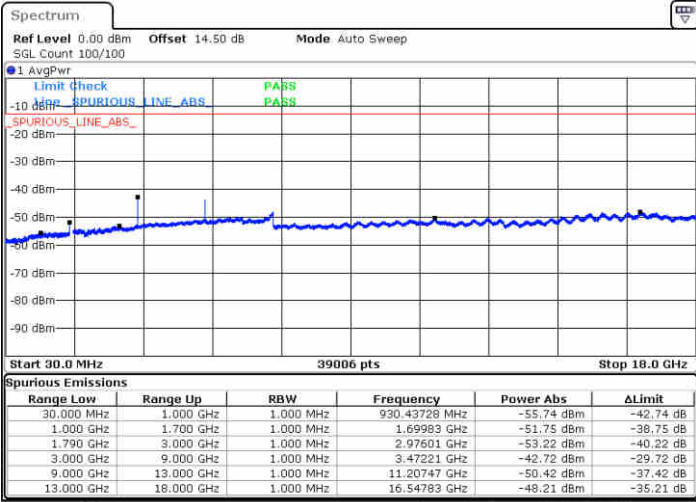

Middle Channel / QPSK

Middle Channel / 16QAM

Date: 27.DEC.2017 23:24:46

Date: 27.DEC.2017 23:25:41

LTE Band 66 / 15MHz

Highest Channel / QPSK

Date: 27.DEC.2017 23:31:13

Highest Channel / 16QAM

Date: 27.DEC.2017 23:29:24

LTE Band 66 / 20MHz

Lowest Channel / QPSK

Date: 27.DEC.2017 23:37:14

Lowest Channel / 16QAM

Date: 27.DEC.2017 23:39:04

LTE Band 66 / 20MHz

Middle Channel / QPSK

Middle Channel / 16QAM

Date: 27.DEC.2017 23:41:28

Date: 27.DEC.2017 23:40:28

Highest Channel / QPSK

Highest Channel / 16QAM

Date: 27.DEC.2017 23:45:25

Date: 27.DEC.2017 23:46:20

**LTE Band 66 / 1.4MHz**