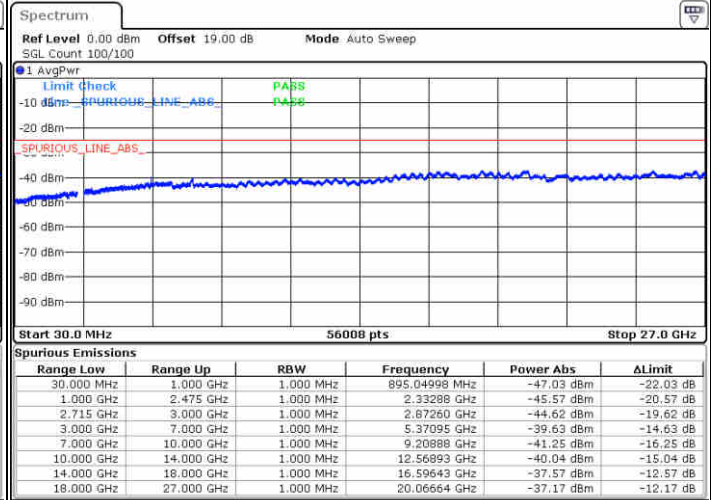

Lowest Channel / QPSK

Lowest Channel / 16QAM

Date: 30.DEC.2017 10:40:59

Date: 30.DEC.2017 10:33:26

Middle Channel / QPSK

Middle Channel / 16QAM

Date: 30.DEC.2017 10:09:01

Date: 30.DEC.2017 10:09:58

LTE Band 41 / 5MHz

Highest Channel / QPSK

Date: 30.DEC.2017 10:10:54

Highest Channel / 16QAM

Date: 30.DEC.2017 10:11:50

LTE Band 41 / 10MHz

Lowest Channel / QPSK

Date: 30.DEC.2017 10:12:46