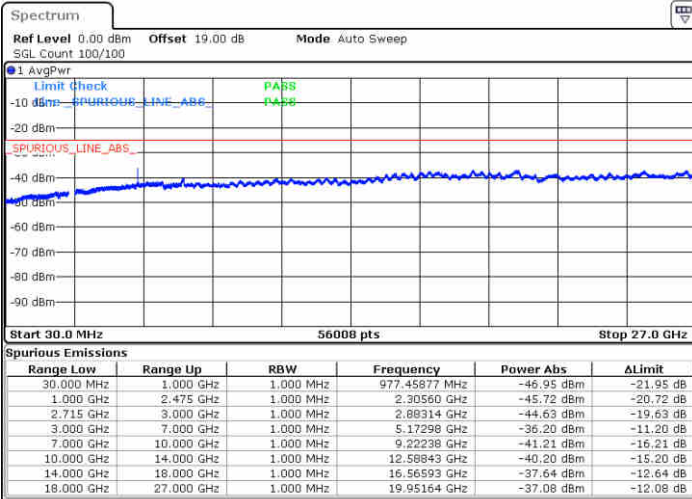

Lowest Channel / 16QAM

Date: 30.DEC.2017 10:13:42

LTE Band 41 / 10MHz

Middle Channel / QPSK

Middle Channel / 16QAM

Date: 30.DEC.2017 10:14:38

Date: 30.DEC.2017 10:15:24

Highest Channel / QPSK

Highest Channel / 16QAM

Date: 30.DEC.2017 10:16:30

Date: 30.DEC.2017 10:17:26

LTE Band 41 / 15MHz

Lowest Channel / QPSK

Lowest Channel / 16QAM

Date: 30.DEC.2017 10:18:22

Date: 30.DEC.2017 10:19:18

Middle Channel / QPSK

Middle Channel / 16QAM

Date: 30.DEC.2017 10:20:14

Date: 30.DEC.2017 10:21:10

LTE Band 41 / 15MHz

Highest Channel / QPSK

Date: 30.DEC.2017 10:22:06

Highest Channel / 16QAM