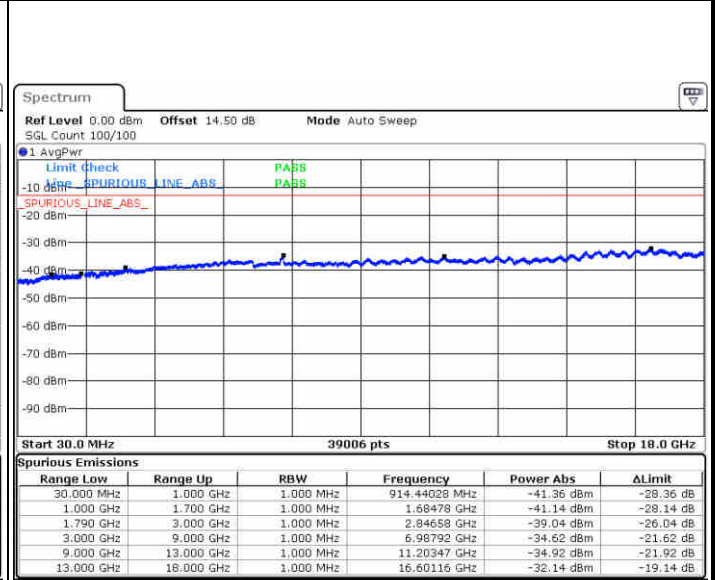

Date: 27.DEC.2017 23:29:24

LTE Band 66 / 20MHz

Lowest Channel / QPSK

Date: 27.DEC.2017 23:37:14

Lowest Channel / 16QAM

Date: 27.DEC.2017 23:39:04

LTE Band 66 / 20MHz

Middle Channel / QPSK

Middle Channel / 16QAM

Date: 27.DEC.2017 23:41:28

Date: 27.DEC.2017 23:40:28

Highest Channel / QPSK

Highest Channel / 16QAM

Date: 27.DEC.2017 23:45:25

Date: 27.DEC.2017 23:46:20

**LTE Band 66 / 1.4MHz**

**Lowest Channel / 64QAM**

Date: 29.DEC.2017 19:51:50

**Middle Channel / 64QAM**

Date: 29.DEC.2017 20:04:18

**Highest Channel / 64QAM**

Date: 29.DEC.2017 20:08:23

LTE Band 66 / 3MHz

Lowest Channel / 64QAM