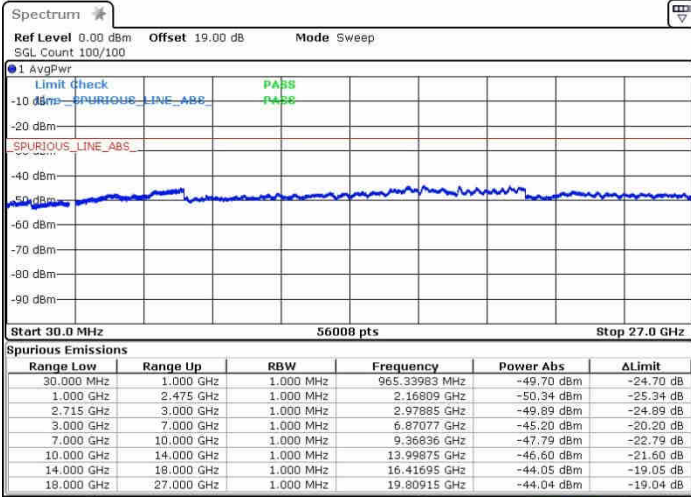

Lowest Channel / QPSK

Lowest Channel / 16QAM

Date: 3. JAN 2016 10:18:38

Date: 3. JAN 2016 10:17:23

Lowest Channel / 64QAM

Date: 3. JAN 2016 10:13:32

LTE Band 41 / 5MHz+20MHz

Middle Channel / Q

Middle Channel / 16QAM

Date: 3. JAN 2016 15:48:13

Date: 3. JAN 2016 15:47:16

Middle Channel / 64QAM

Date: 3. JAN 2016 15:46:22

LTE Band 41 / 5MHz+20MHz

Highest Channel / Q

Highest Channel / 16QAM

Date: 3. JAN 2016 10:21:30

Date: 3. JAN 2016 10:22:25

Highest Channel / 64QAM

Date: 3. JAN 2016 10:23:29

LTE Band 41 / 10MHz+20MHz

Lowest Channel / QPSK

Lowest Channel / 16QAM

Date: 3. JAN 2016 15:50:25