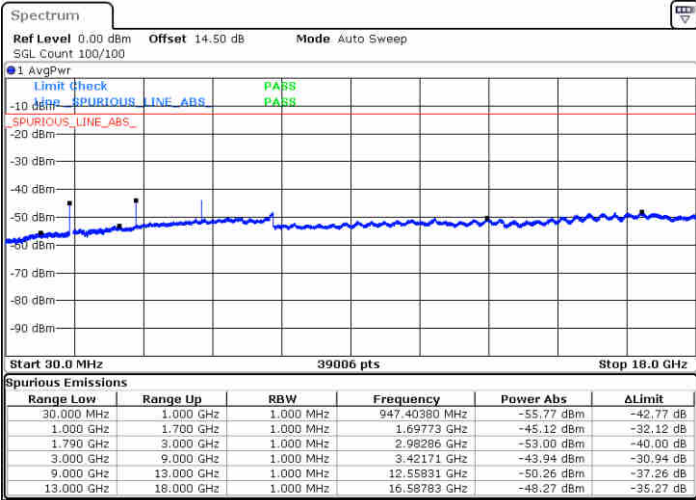

Lowest Channel / 16QAM

Date: 27.DEC.2017 19:25:11

LTE Band 66 / 10MHz

Middle Channel / QPSK

Middle Channel / 16QAM

Date: 27.DEC.2017 20:14:26

Date: 27.DEC.2017 20:13:29

Highest Channel / QPSK

Highest Channel / 16QAM

Date: 27.DEC.2017 20:27:32

Date: 27.DEC.2017 20:29:07

LTE Band 66 / 15MHz

Lowest Channel / QPSK

Lowest Channel / 16QAM

Date: 27.DEC.2017 23:23:16

Date: 27.DEC.2017 23:22:14

Middle Channel / QPSK

Middle Channel / 16QAM

Date: 27.DEC.2017 23:24:46

Date: 27.DEC.2017 23:25:41

LTE Band 66 / 15MHz

Highest Channel / QPSK

Date: 27.DEC.2017 23:31:13

Highest Channel / 16QAM