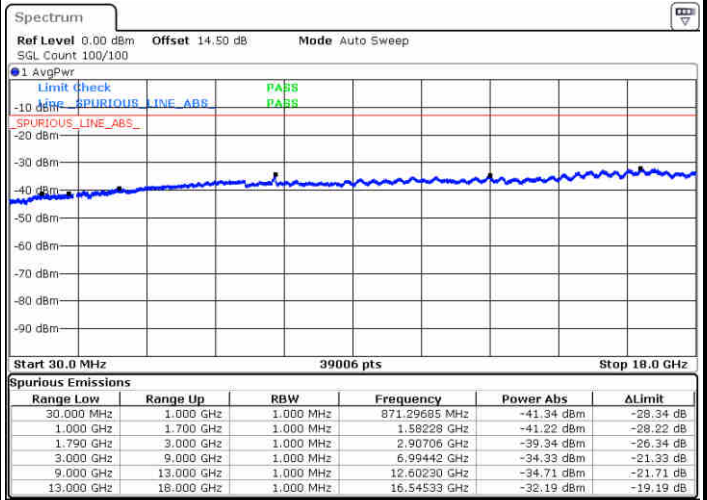

**Lowest Channel / 64QAM**

Date: 29.DEC.2017 19:51:50

**Middle Channel / 64QAM**

Date: 29.DEC.2017 20:04:18

**Highest Channel / 64QAM**

Date: 29.DEC.2017 20:08:23

LTE Band 66 / 3MHz

Lowest Channel / 64QAM

Middle Channel / 64QAM

Date: 29.DEC.2017 20:16:05

Date: 29.DEC.2017 20:17:36

Highest Channel / 64QAM

Date: 29.DEC.2017 20:20:31

LTE Band 66 / 5MHz

Lowest Channel / 64QAM

Middle Channel / 64QAM

Date: 29.DEC.2017 20:27:33

Date: 29.DEC.2017 20:29:07

Highest Channel / 64QAM

Date: 29.DEC.2017 20:31:31

LTE Band 66 / 10MHz

Lowest Channel / 64QAM

Middle Channel / 64QAM

Date: 29.DEC.2017 20:45:22