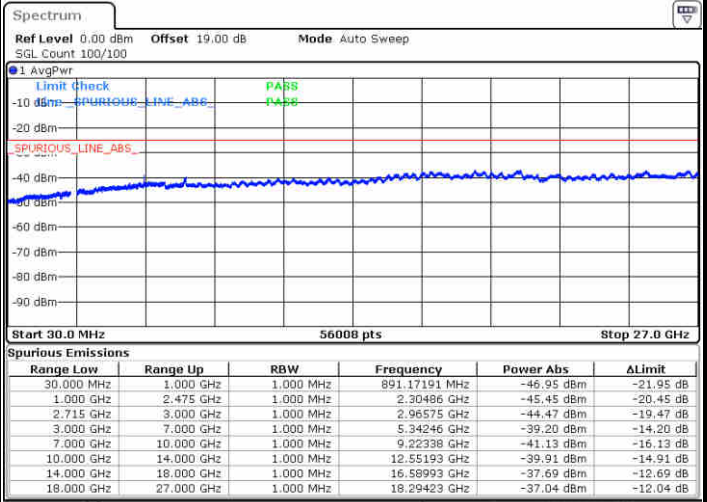

Date: 30.DEC.2017 10:23:02

LTE Band 41 / 20MHz

Lowest Channel / QPSK

Date: 30.DEC.2017 10:23:58

Lowest Channel / 16QAM

Date: 30.DEC.2017 10:24:54

LTE Band 41 / 20MHz

Middle Channel / QPSK

Middle Channel / 16QAM

Date: 30.DEC.2017 10:25:50

Date: 30.DEC.2017 10:26:46

Highest Channel / QPSK

Highest Channel / 16QAM

Date: 30.DEC.2017 10:27:42

Date: 30.DEC.2017 10:28:38

LTE Band 41 / 5MHz

Lowest Channel / 64QAM

Middle Channel / 64QAM

Date: 30.DEC.2017 11:25:21

Date: 30.DEC.2017 11:24:22

Highest Channel / 64QAM

Date: 30.DEC.2017 11:22:27

LTE Band 41 / 10MHz

Lowest Channel / 64QAM