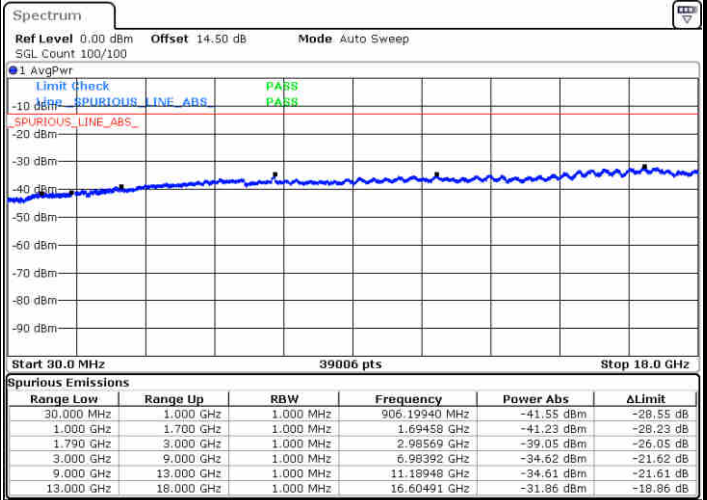

LTE Band 66 / 5MHz

Highest Channel / QPSK

Date: 27.DEC.2017 19:15:08

Highest Channel / 16QAM

Date: 27.DEC.2017 19:14:20

LTE Band 66 / 10MHz

Lowest Channel / QPSK

Date: 27.DEC.2017 19:22:45

Lowest Channel / 16QAM

Date: 27.DEC.2017 19:25:11

LTE Band 66 / 10MHz

Middle Channel / QPSK

Middle Channel / 16QAM

Date: 27.DEC.2017 20:14:26

Date: 27.DEC.2017 20:13:29

Highest Channel / QPSK

Highest Channel / 16QAM

Date: 27.DEC.2017 20:27:32

Date: 27.DEC.2017 20:29:07

LTE Band 66 / 15MHz

Lowest Channel / QPSK

Lowest Channel / 16QAM

Date: 27.DEC.2017 23:23:16

Date: 27.DEC.2017 23:22:14

Middle Channel / QPSK

Middle Channel / 16QAM

Date: 27.DEC.2017 23:24:46

Date: 27.DEC.2017 23:25:41

LTE Band 66 / 15MHz

Highest Channel / QPSK

Date: 27.DEC.2017 23:31:13

Highest Channel / 16QAM