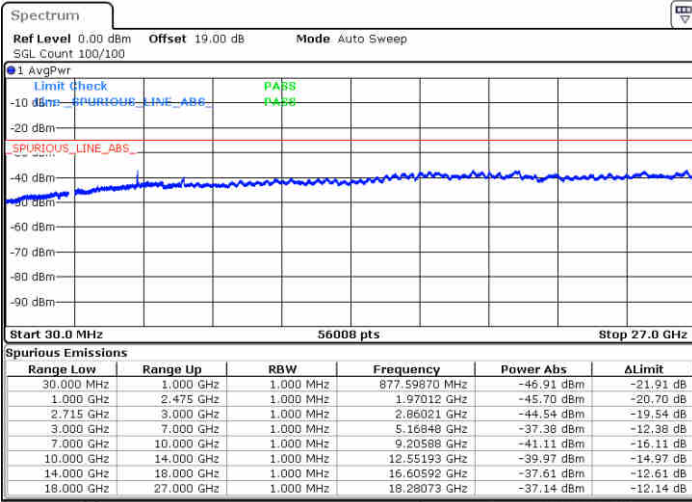

Middle Channel / QPSK

Middle Channel / 16QAM

Date: 30.DEC.2017 10:20:14

Date: 30.DEC.2017 10:21:10

LTE Band 41 / 15MHz

Highest Channel / QPSK

Date: 30.DEC.2017 10:22:06

Highest Channel / 16QAM

Date: 30.DEC.2017 10:23:02

LTE Band 41 / 20MHz

Lowest Channel / QPSK

Date: 30.DEC.2017 10:23:58

Lowest Channel / 16QAM

Date: 30.DEC.2017 10:24:54

LTE Band 41 / 20MHz

Middle Channel / QPSK

Middle Channel / 16QAM

Date: 30.DEC.2017 10:25:50

Date: 30.DEC.2017 10:26:46

Highest Channel / QPSK

Highest Channel / 16QAM

Date: 30.DEC.2017 10:27:42

Date: 30.DEC.2017 10:28:38

LTE Band 41 / 5MHz