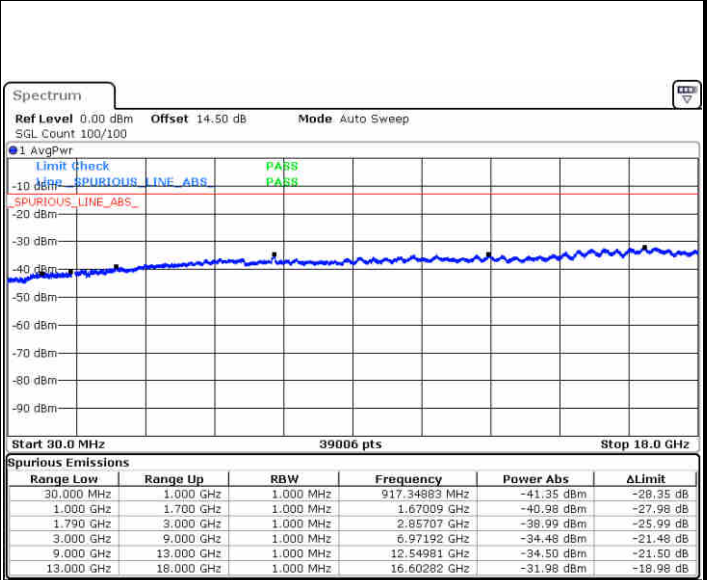

Middle Channel / 16QAM

Date: 27.DEC.2017 18:29:29

Date: 27.DEC.2017 18:30:18

Highest Channel / QPSK

Highest Channel / 16QAM

Date: 27.DEC.2017 18:38:14

Date: 27.DEC.2017 18:37:22

LTE Band 66 / 5MHz

Lowest Channel / QPSK

Lowest Channel / 16QAM

Date: 27.DEC.2017 18:56:27

Date: 27.DEC.2017 19:03:16

Middle Channel / QPSK

Middle Channel / 16QAM

Date: 27.DEC.2017 19:07:42

Date: 27.DEC.2017 19:08:58

LTE Band 66 / 5MHz

Highest Channel / QPSK

Date: 27.DEC.2017 19:15:08

Highest Channel / 16QAM

Date: 27.DEC.2017 19:14:20

LTE Band 66 / 10MHz

Lowest Channel / QPSK

Date: 27.DEC.2017 19:22:45