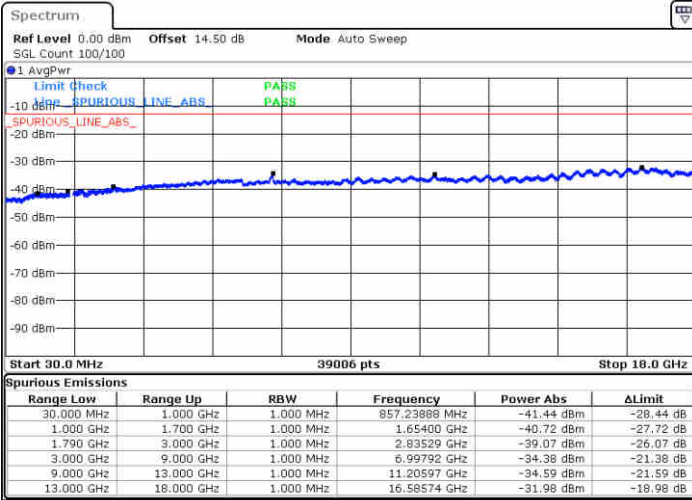

Middle Channel / QPSK

Date: 27.DEC.2017 18:16:55

Middle Channel / 16QAM

Date: 27.DEC.2017 18:17:46

LTE Band 66 / 1.4MHz

Highest Channel / QPSK

Date: 27.DEC.2017 18:20:05

Highest Channel / 16QAM

Date: 27.DEC.2017 18:19:01

LTE Band 66 / 3MHz

Lowest Channel / QPSK

Date: 27.DEC.2017 18:27:38

Lowest Channel / 16QAM

Date: 27.DEC.2017 18:26:31

LTE Band 66 / 3MHz

Middle Channel / QPSK

Middle Channel / 16QAM

Date: 27.DEC.2017 18:29:29

Date: 27.DEC.2017 18:30:18

Highest Channel / QPSK

Highest Channel / 16QAM

Date: 27.DEC.2017 18:38:14

Date: 27.DEC.2017 18:37:22

LTE Band 66 / 5MHz