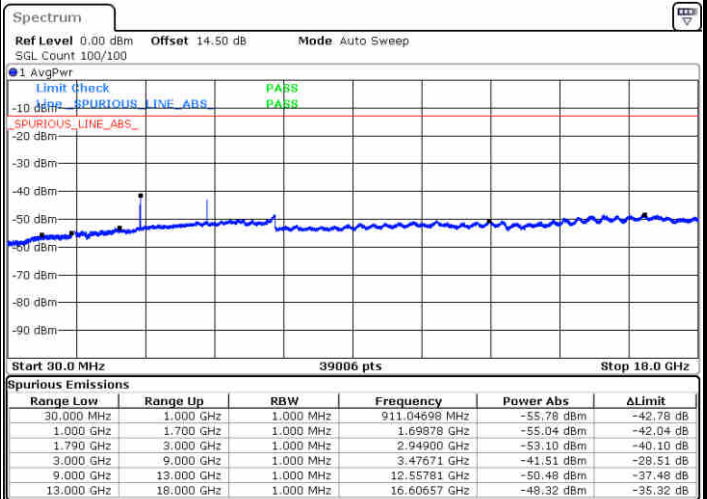

Lowest Channel / 16QAM

Date: 27.DEC.2017 19:25:11

LTE Band 66 / 10MHz

Middle Channel / QPSK

Middle Channel / 16QAM

Date: 27.DEC.2017 20:14:26

Date: 27.DEC.2017 20:13:29

Highest Channel / QPSK

Highest Channel / 16QAM

Date: 27.DEC.2017 20:27:32

Date: 27.DEC.2017 20:29:07

LTE Band 66 / 15MHz

Lowest Channel / QPSK

Lowest Channel / 16QAM

Date: 27.DEC.2017 23:23:16

Date: 27.DEC.2017 23:22:14

Middle Channel / QPSK

Middle Channel / 16QAM

Date: 27.DEC.2017 23:24:46

Date: 27.DEC.2017 23:25:41

LTE Band 66 / 15MHz

Highest Channel / QPSK

Date: 27.DEC.2017 23:31:13

Highest Channel / 16QAM