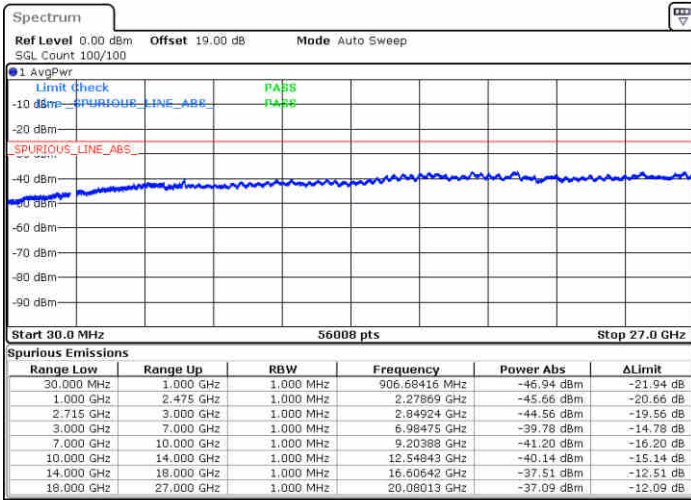

Middle Channel / 64QAM

Date: 30.DEC.2017 10:48:37

Date: 30.DEC.2017 10:49:33

Highest Channel / 64QAM

Date: 30.DEC.2017 10:52:47

**LTE Band 41 / 15MHz**

**Lowest Channel / 64QAM**

Date: 30.DEC.2017 10:56:03

**Middle Channel / 64QAM**

Date: 30.DEC.2017 10:56:59

**Highest Channel / 64QAM**

Date: 30.DEC.2017 11:00:13

LTE Band 41 / 20MHz

Lowest Channel / 64QAM

Middle Channel / 64QAM

Date: 30.DEC.2017 11:03:28

Date: 30.DEC.2017 11:04:24

Highest Channel / 64QAM

Date: 30.DEC.2017 11:07:38

LTE Band 66 / 1.4MHz

Lowest Channel / QPSK

Date: 27.DEC.2017 18:14:35

Lowest Channel / 16QAM

Date: 27.DEC.2017 18:59:58