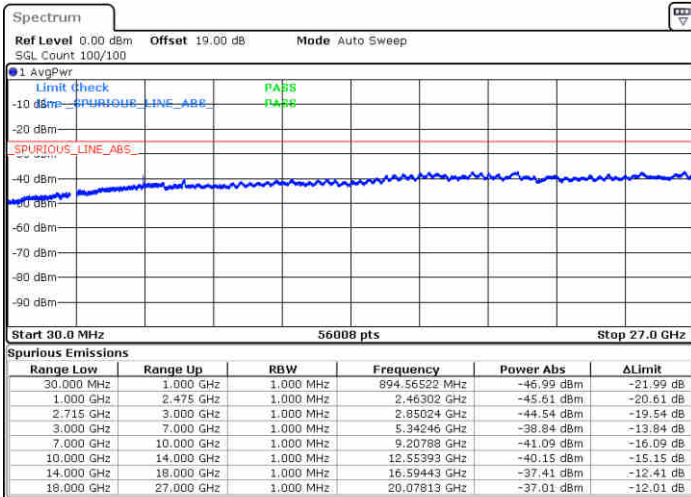

Middle Channel / 64QAM

Date: 30.DEC.2017 10:48:37

Date: 30.DEC.2017 10:49:33

Highest Channel / 64QAM

Date: 30.DEC.2017 10:52:47

**LTE Band 41 / 15MHz**

**Lowest Channel / 64QAM**

Date: 30.DEC.2017 10:56:03

**Middle Channel / 64QAM**

Date: 30.DEC.2017 10:56:59

**Highest Channel / 64QAM**

Date: 30.DEC.2017 11:00:13

LTE Band 41 / 20MHz

Lowest Channel / 64QAM

Middle Channel / 64QAM

Date: 30.DEC.2017 11:03:28

Date: 30.DEC.2017 11:04:24

Highest Channel / 64QAM

Date: 30.DEC.2017 11:07:38

LTE Band 66 / 1.4MHz

Lowest Channel / QPSK

Date: 27.DEC.2017 18:14:35

Lowest Channel / 16QAM

Date: 27.DEC.2017 18:59:58