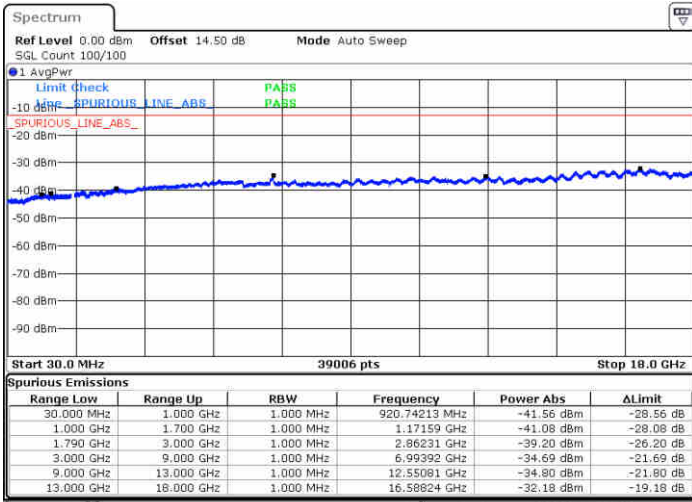

Middle Channel / 16QAM

Date: 27.DEC.2017 23:41:28

Date: 27.DEC.2017 23:40:28

Highest Channel / QPSK

Highest Channel / 16QAM

Date: 27.DEC.2017 23:45:25

Date: 27.DEC.2017 23:46:20

**LTE Band 66 / 1.4MHz**

**Lowest Channel / 64QAM**

Date: 29.DEC.2017 19:51:50

**Middle Channel / 64QAM**

Date: 29.DEC.2017 20:04:18

**Highest Channel / 64QAM**

Date: 29.DEC.2017 20:08:23

LTE Band 66 / 3MHz

Lowest Channel / 64QAM

Middle Channel / 64QAM

Date: 29.DEC.2017 20:16:05

Date: 29.DEC.2017 20:17:36

Highest Channel / 64QAM

Date: 29.DEC.2017 20:20:31

LTE Band 66 / 5MHz

Lowest Channel / 64QAM

Middle Channel / 64QAM

Date: 29.DEC.2017 20:27:33

Date: 29.DEC.2017 20:29:07

Highest Channel / 64QAM

Date: 29.DEC.2017 20:31:31

LTE Band 66 / 10MHz

Lowest Channel / 64QAM

Middle Channel / 64QAM

Date: 29.DEC.2017 20:45:22