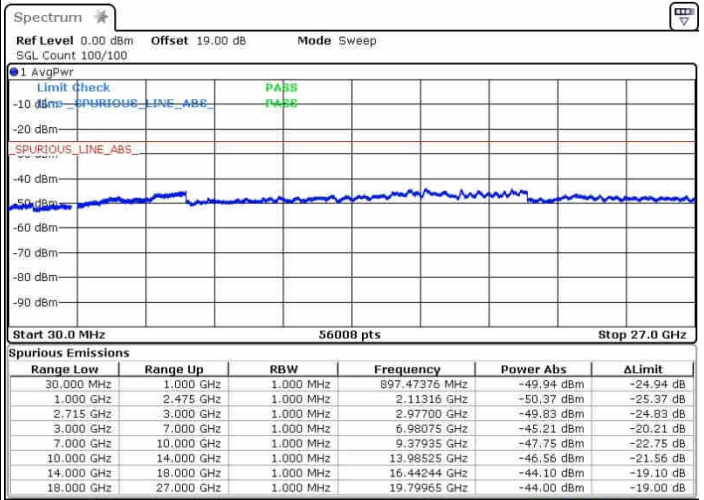

Date: 29.DEC.2017 20:27:33

Date: 29.DEC.2017 20:29:07

Highest Channel / 64QAM

Date: 29.DEC.2017 20:31:31

LTE Band 66 / 10MHz

Lowest Channel / 64QAM

Middle Channel / 64QAM

Date: 29.DEC.2017 20:45:22

Date: 29.DEC.2017 20:47:33

Highest Channel / 64QAM

Date: 29.DEC.2017 20:51:45

**LTE Band 66 / 15MHz**

**Lowest Channel / 64QAM**

**Middle Channel / 64QAM**

**Highest Channel / 64QAM**

LTE Band 66 / 20MHz

Lowest Channel / 64QAM

Middle Channel / 64QAM

Date: 29-DEC-2017 21:17:29

Date: 29-DEC-2017 21:21:49

Highest Channel / 64QAM

Date: 29-DEC-2017 21:25:33

Band 41 CA

LTE Band 41 / 5MHz+20MHz

Lowest Channel / QPSK

Lowest Channel / 16QAM

Date: 3. JAN 2016 10:18:38

Date: 3. JAN 2016 10:17:23

Lowest Channel / 64QAM

Date: 3. JAN 2016 10:13:32

LTE Band 41 / 5MHz+20MHz

Middle Channel / Q