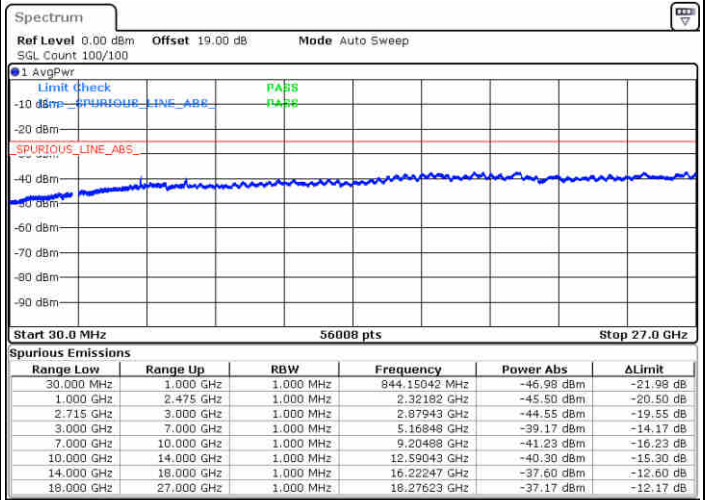

Middle Channel / 64QAM

Date: 30.DEC.2017 10:48:37

Date: 30.DEC.2017 10:49:33

Highest Channel / 64QAM

Date: 30.DEC.2017 10:52:47

**LTE Band 41 / 15MHz**

**Lowest Channel / 64QAM**

Date: 30.DEC.2017 10:56:03

**Middle Channel / 64QAM**

Date: 30.DEC.2017 10:56:59

**Highest Channel / 64QAM**

Date: 30.DEC.2017 11:00:13

LTE Band 41 / 20MHz

Lowest Channel / 64QAM

Middle Channel / 64QAM

Date: 30.DEC.2017 11:03:28

Date: 30.DEC.2017 11:04:24

Highest Channel / 64QAM

Date: 30.DEC.2017 11:07:38

LTE Band 66 / 1.4MHz

Lowest Channel / QPSK

Date: 27.DEC.2017 18:14:35

Lowest Channel / 16QAM

Date: 27.DEC.2017 18:59:58