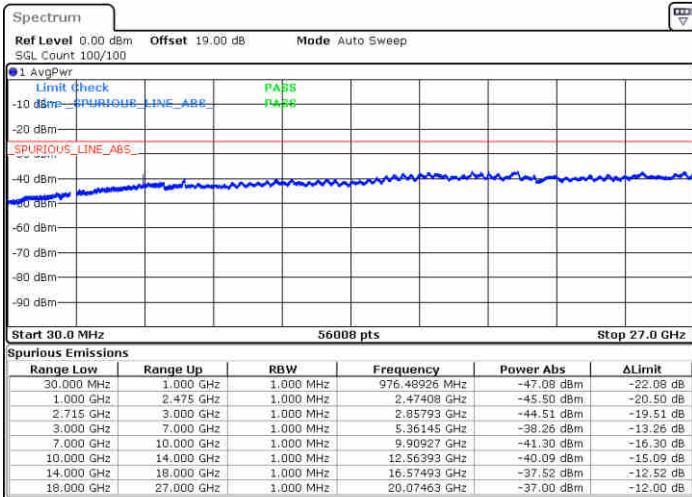

Middle Channel / 16QAM

Date: 30.DEC.2017 10:25:50

Date: 30.DEC.2017 10:26:46

Highest Channel / QPSK

Highest Channel / 16QAM

Date: 30.DEC.2017 10:27:42

Date: 30.DEC.2017 10:28:38

LTE Band 41 / 5MHz

Lowest Channel / 64QAM

Middle Channel / 64QAM

Date: 30.DEC.2017 11:25:21

Date: 30.DEC.2017 11:24:22

Highest Channel / 64QAM

Date: 30.DEC.2017 11:22:27

LTE Band 41 / 10MHz

Lowest Channel / 64QAM

Middle Channel / 64QAM

Date: 30.DEC.2017 10:48:37

Date: 30.DEC.2017 10:49:33

Highest Channel / 64QAM

Date: 30.DEC.2017 10:52:47

**LTE Band 41 / 15MHz**

**Lowest Channel / 64QAM**

Date: 30.DEC.2017 10:56:03