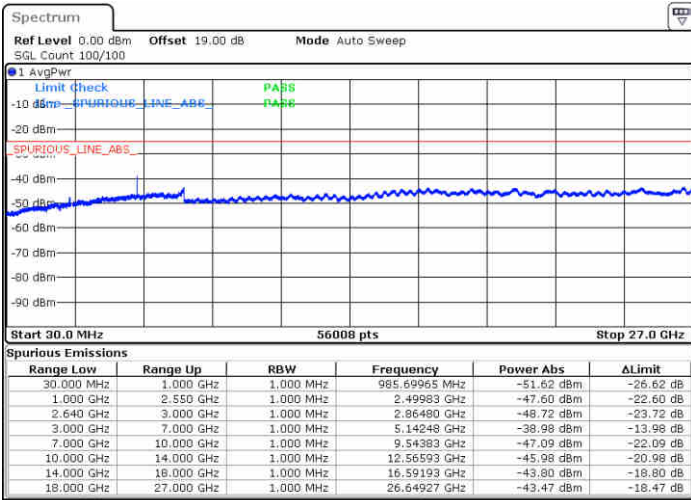

LTE Band 38 / 20MHz

Lowest Channel / 64QAM

Middle Channel / 64QAM

Date: 29.DEC.2017 13:31:06

Date: 29.DEC.2017 13:32:04

Highest Channel / 64QAM

Date: 29.DEC.2017 13:35:19

LTE Band 41 / 5MHz