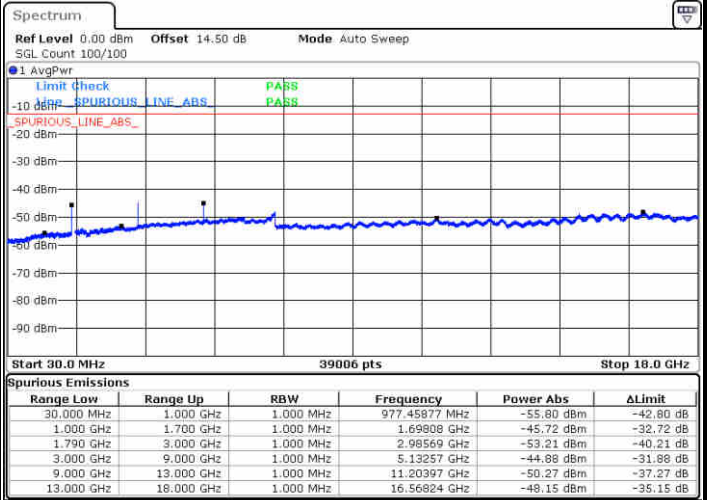

LTE Band 66 / 5MHz

Highest Channel / QPSK

Date: 27.DEC.2017 19:15:08

Highest Channel / 16QAM

Date: 27.DEC.2017 19:14:20

LTE Band 66 / 10MHz

Lowest Channel / QPSK

Date: 27.DEC.2017 19:22:45

Lowest Channel / 16QAM

Date: 27.DEC.2017 19:25:11

LTE Band 66 / 10MHz

Middle Channel / QPSK

Middle Channel / 16QAM

Date: 27.DEC.2017 20:14:26

Date: 27.DEC.2017 20:13:29

Highest Channel / QPSK

Highest Channel / 16QAM

Date: 27.DEC.2017 20:27:32

Date: 27.DEC.2017 20:29:07

LTE Band 66 / 15MHz

Lowest Channel / QPSK

Lowest Channel / 16QAM

Date: 27.DEC.2017 23:23:16

Date: 27.DEC.2017 23:22:14

Middle Channel / QPSK

Middle Channel / 16QAM

Date: 27.DEC.2017 23:24:46

Date: 27.DEC.2017 23:25:41

LTE Band 66 / 15MHz

Highest Channel / QPSK

Date: 27.DEC.2017 23:31:13

Highest Channel / 16QAM