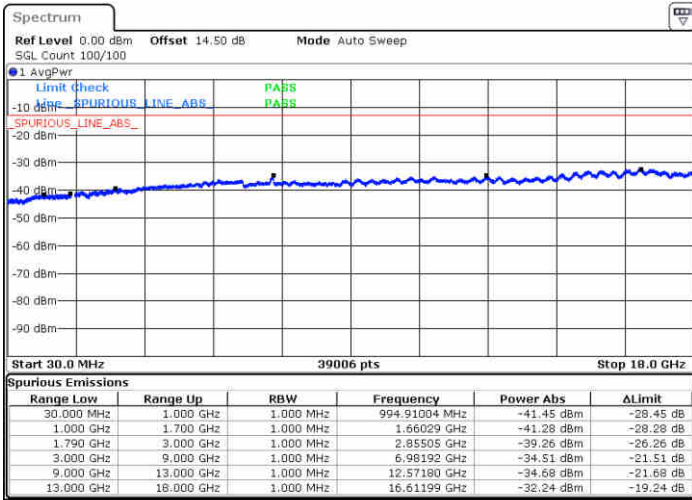

**Lowest Channel / 64QAM**

Date: 29.DEC.2017 19:51:50

**Middle Channel / 64QAM**

Date: 29.DEC.2017 20:04:18

**Highest Channel / 64QAM**

Date: 29.DEC.2017 20:08:23

LTE Band 66 / 3MHz

Lowest Channel / 64QAM

Middle Channel / 64QAM

Date: 29.DEC.2017 20:16:05

Date: 29.DEC.2017 20:17:36

Highest Channel / 64QAM

Date: 29.DEC.2017 20:20:31

LTE Band 66 / 5MHz

Lowest Channel / 64QAM

Middle Channel / 64QAM

Date: 29.DEC.2017 20:27:33

Date: 29.DEC.2017 20:29:07

Highest Channel / 64QAM

Date: 29.DEC.2017 20:31:31

LTE Band 66 / 10MHz

Lowest Channel / 64QAM

Middle Channel / 64QAM

Date: 29.DEC.2017 20:45:22