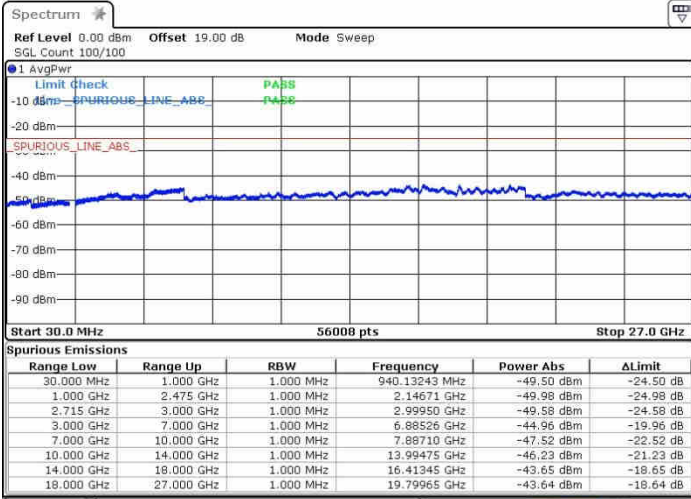

Lowest Channel / QPSK

Lowest Channel / 16QAM

Date: 3. JAN 2016 10:18:38

Date: 3. JAN 2016 10:17:23

Lowest Channel / 64QAM

Date: 3. JAN 2016 10:13:32

LTE Band 41 / 5MHz+20MHz

Middle Channel / Q

Middle Channel / 16QAM

Date: 3. JAN 2016 15:48:13

Date: 3. JAN 2016 15:47:16

Middle Channel / 64QAM

Date: 3. JAN 2016 15:46:22

LTE Band 41 / 5MHz+20MHz

Highest Channel / Q

Highest Channel / 16QAM