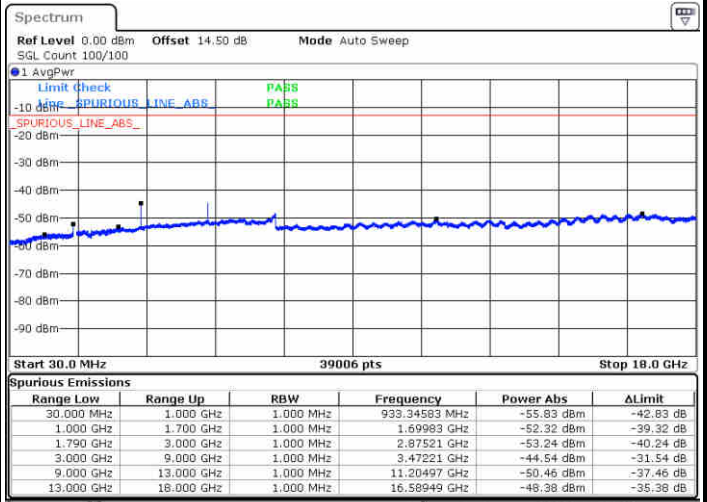

Date: 29.DEC.2017 20:27:33

Date: 29.DEC.2017 20:29:07

Highest Channel / 64QAM

Date: 29.DEC.2017 20:31:31

LTE Band 66 / 10MHz

Lowest Channel / 64QAM

Middle Channel / 64QAM

Date: 29.DEC.2017 20:45:22

Date: 29.DEC.2017 20:47:33

Highest Channel / 64QAM

Date: 29.DEC.2017 20:51:45

**LTE Band 66 / 15MHz**

**Lowest Channel / 64QAM**

**Middle Channel / 64QAM**

**Highest Channel / 64QAM**

LTE Band 66 / 20MHz

Lowest Channel / 64QAM

Middle Channel / 64QAM

Date: 29-DEC-2017 21:17:29

Date: 29-DEC-2017 21:21:49

Highest Channel / 64QAM

Date: 29-DEC-2017 21:25:33

Band 41 CA

LTE Band 41 / 5MHz+20MHz