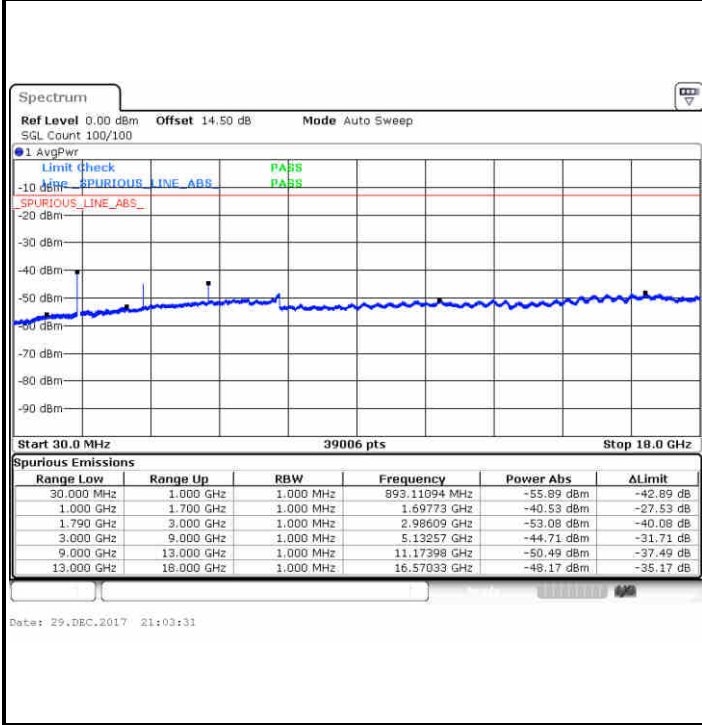

Date: 29.DEC.2017 20:27:33

Date: 29.DEC.2017 20:29:07

Highest Channel / 64QAM

Date: 29.DEC.2017 20:31:31

LTE Band 66 / 10MHz

Lowest Channel / 64QAM

Middle Channel / 64QAM

Date: 29.DEC.2017 20:45:22

Date: 29.DEC.2017 20:47:33

Highest Channel / 64QAM

Date: 29.DEC.2017 20:51:45

**LTE Band 66 / 15MHz**

**Lowest Channel / 64QAM**

**Middle Channel / 64QAM**

**Highest Channel / 64QAM**

LTE Band 66 / 20MHz

Lowest Channel / 64QAM

Middle Channel / 64QAM

Date: 29-DEC-2017 21:17:29

Date: 29-DEC-2017 21:21:49

Highest Channel / 64QAM

Date: 29-DEC-2017 21:25:33

Band 41 CA

LTE Band 41 / 5MHz+20MHz