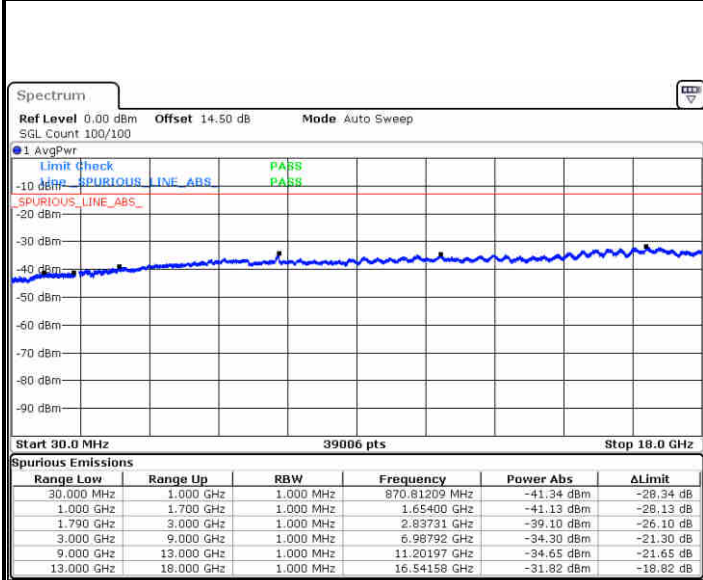

Date: 30.DEC.2017 11:04:24

Highest Channel / 64QAM

Date: 30.DEC.2017 11:07:38

LTE Band 66 / 1.4MHz

Lowest Channel / QPSK

Date: 27.DEC.2017 18:14:35

Lowest Channel / 16QAM

Date: 27.DEC.2017 18:59:58

Middle Channel / QPSK

Date: 27.DEC.2017 18:16:55

Middle Channel / 16QAM

Date: 27.DEC.2017 18:17:46

LTE Band 66 / 1.4MHz

Highest Channel / QPSK

Date: 27.DEC.2017 18:20:05

Highest Channel / 16QAM

Date: 27.DEC.2017 18:19:01

LTE Band 66 / 3MHz

Lowest Channel / QPSK

Date: 27.DEC.2017 18:27:38

Lowest Channel / 16QAM

Date: 27.DEC.2017 18:26:31

LTE Band 66 / 3MHz

Middle Channel / QPSK

Middle Channel / 16QAM

Date: 27.DEC.2017 18:29:29

Date: 27.DEC.2017 18:30:18

Highest Channel / QPSK

Highest Channel / 16QAM

Date: 27.DEC.2017 18:38:14

Date: 27.DEC.2017 18:37:22

LTE Band 66 / 5MHz