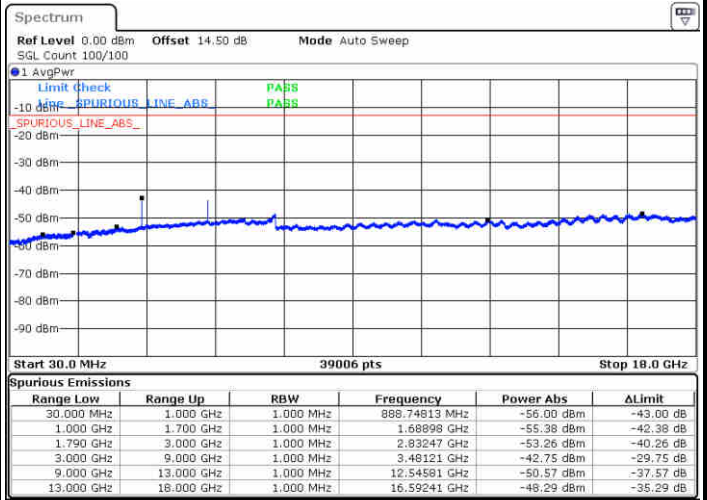

Middle Channel / 64QAM

Date: 29.DEC.2017 20:16:05

Date: 29.DEC.2017 20:17:36

Highest Channel / 64QAM

Date: 29.DEC.2017 20:20:31

LTE Band 66 / 5MHz

Lowest Channel / 64QAM

Middle Channel / 64QAM

Date: 29.DEC.2017 20:27:33

Date: 29.DEC.2017 20:29:07

Highest Channel / 64QAM

Date: 29.DEC.2017 20:31:31

LTE Band 66 / 10MHz

Lowest Channel / 64QAM

Middle Channel / 64QAM

Date: 29.DEC.2017 20:45:22

Date: 29.DEC.2017 20:47:33

Highest Channel / 64QAM

Date: 29.DEC.2017 20:51:45

**LTE Band 66 / 15MHz**

**Lowest Channel / 64QAM**

**Middle Channel / 64QAM**

**Highest Channel / 64QAM**

LTE Band 66 / 20MHz