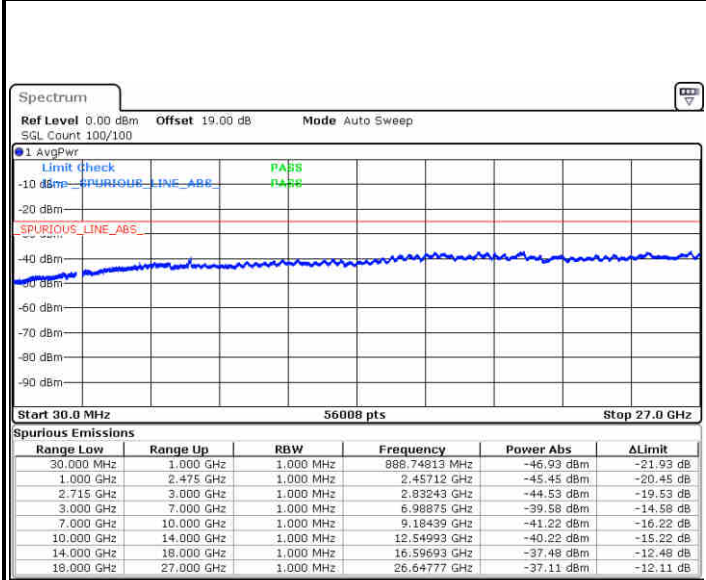

Lowest Channel / 64QAM

Middle Channel / 64QAM

Date: 30.DEC.2017 11:25:21

Date: 30.DEC.2017 11:24:22

Highest Channel / 64QAM

Date: 30.DEC.2017 11:22:27

LTE Band 41 / 10MHz

Lowest Channel / 64QAM

Middle Channel / 64QAM

Date: 30.DEC.2017 10:48:37

Date: 30.DEC.2017 10:49:33

Highest Channel / 64QAM

Date: 30.DEC.2017 10:52:47

**LTE Band 41 / 15MHz**

**Lowest Channel / 64QAM**

Date: 30.DEC.2017 10:56:03

**Middle Channel / 64QAM**

Date: 30.DEC.2017 10:56:59

**Highest Channel / 64QAM**

Date: 30.DEC.2017 11:00:13

LTE Band 41 / 20MHz

Lowest Channel / 64QAM

Middle Channel / 64QAM

Date: 30.DEC.2017 11:03:28

Date: 30.DEC.2017 11:04:24

Highest Channel / 64QAM

Date: 30.DEC.2017 11:07:38

LTE Band 66 / 1.4MHz

Lowest Channel / QPSK

Date: 27.DEC.2017 18:14:35

Lowest Channel / 16QAM

Date: 27.DEC.2017 18:59:58