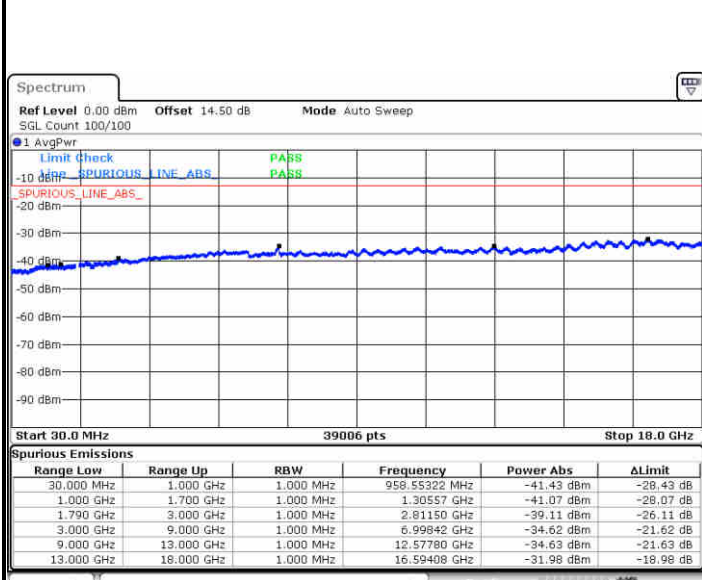

LTE Band 66 / 5MHz

Highest Channel / QPSK

Date: 27.DEC.2017 19:15:08

Highest Channel / 16QAM

Date: 27.DEC.2017 19:14:20

LTE Band 66 / 10MHz

Lowest Channel / QPSK

Date: 27.DEC.2017 19:22:45

Lowest Channel / 16QAM

Date: 27.DEC.2017 19:25:11

LTE Band 66 / 10MHz

Middle Channel / QPSK

Middle Channel / 16QAM

Date: 27.DEC.2017 20:14:26

Date: 27.DEC.2017 20:13:29

Highest Channel / QPSK