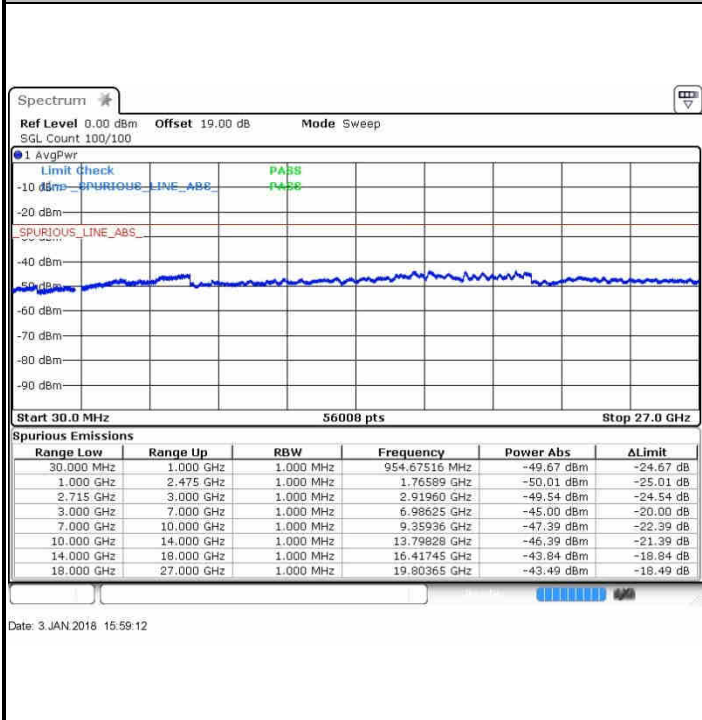

Date: 3. JAN 2016 10:21:30

Date: 3. JAN 2016 10:22:25

Highest Channel / 64QAM

Date: 3. JAN 2016 10:23:29

LTE Band 41 / 10MHz+20MHz

Lowest Channel / QPSK

Lowest Channel / 16QAM

Date: 3. JAN 2016 15:50:25

Date: 3. JAN 2016 15:51:24

Lowest Channel / 64QAM

Date: 3. JAN 2016 15:52:17

**LTE Band 41 / 10MHz+20MHz**

**Middle Channel / Q**

**Middle Channel / 16QAM**

**Middle Channel / 64QAM**

LTE Band 41 / 10MHz+20MHz

Highest Channel / Q

Highest Channel / 16QAM

Highest Channel / 64QAM