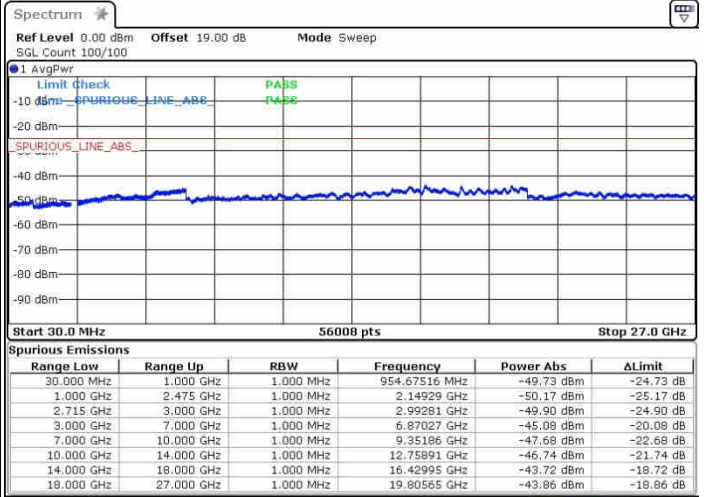

Lowest Channel / QPSK

Lowest Channel / 16QAM

Date: 3. JAN 2016 10:18:38

Date: 3. JAN 2016 10:17:23

Lowest Channel / 64QAM

Date: 3. JAN 2016 10:13:32

LTE Band 41 / 5MHz+20MHz

Middle Channel / Q

Middle Channel / 16QAM

Date: 3. JAN 2016 15:48:13

Date: 3. JAN 2016 15:47:16

Middle Channel / 64QAM

Date: 3. JAN 2016 15:46:22

LTE Band 41 / 5MHz+20MHz

Highest Channel / Q

Highest Channel / 16QAM

Date: 3. JAN 2016 10:21:30

Date: 3. JAN 2016 10:22:25

Highest Channel / 64QAM

Date: 3. JAN 2016 10:23:29

LTE Band 41 / 10MHz+20MHz

Lowest Channel / QPSK

Lowest Channel / 16QAM

Date: 3. JAN 2016 15:50:25