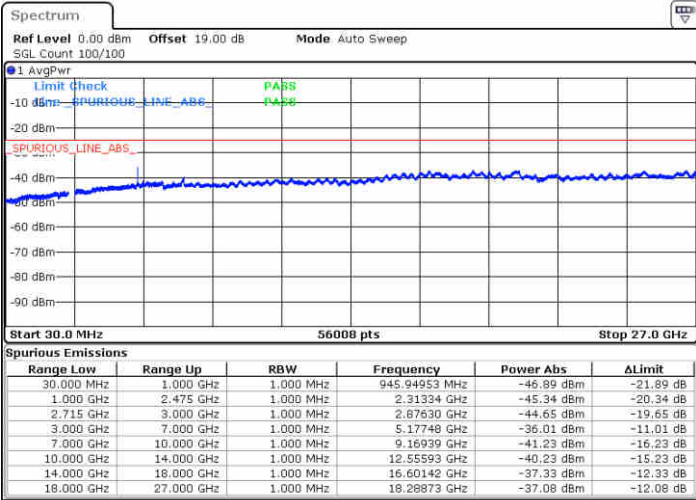

LTE Band 41 / 5MHz

Highest Channel / QPSK

Date: 30.DEC.2017 10:10:54

Highest Channel / 16QAM

Date: 30.DEC.2017 10:11:50

LTE Band 41 / 10MHz

Lowest Channel / QPSK

Date: 30.DEC.2017 10:12:46

Lowest Channel / 16QAM

Date: 30.DEC.2017 10:13:42

LTE Band 41 / 10MHz

Middle Channel / QPSK

Middle Channel / 16QAM

Date: 30.DEC.2017 10:14:38

Date: 30.DEC.2017 10:15:24

Highest Channel / QPSK

Highest Channel / 16QAM

Date: 30.DEC.2017 10:16:30

Date: 30.DEC.2017 10:17:26

LTE Band 41 / 15MHz

Lowest Channel / QPSK

Lowest Channel / 16QAM

Date: 30.DEC.2017 10:18:22

Date: 30.DEC.2017 10:19:18