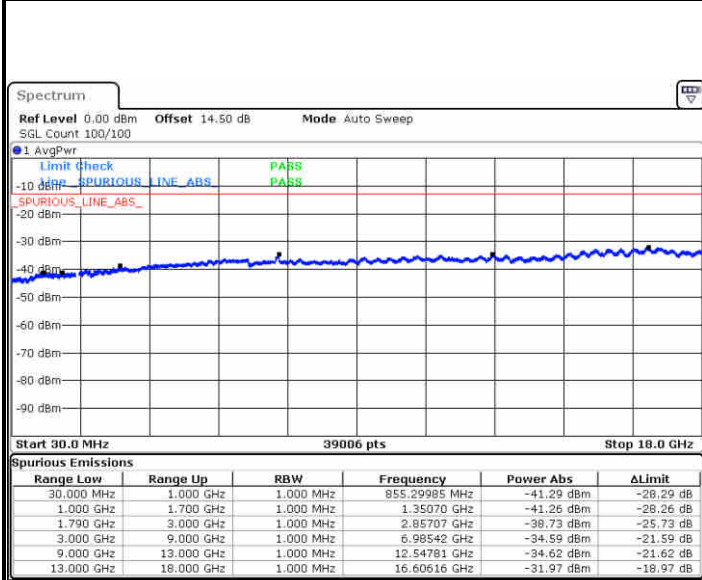

**Middle Channel / 64QAM**

Date: 30.DEC.2017 10:56:59

**Highest Channel / 64QAM**

Date: 30.DEC.2017 11:00:13

LTE Band 41 / 20MHz

Lowest Channel / 64QAM

Middle Channel / 64QAM

Date: 30.DEC.2017 11:03:28

Date: 30.DEC.2017 11:04:24

Highest Channel / 64QAM

Date: 30.DEC.2017 11:07:38

LTE Band 66 / 1.4MHz

Lowest Channel / QPSK

Date: 27.DEC.2017 18:14:35

Lowest Channel / 16QAM

Date: 27.DEC.2017 18:59:58

Middle Channel / QPSK

Date: 27.DEC.2017 18:16:55

Middle Channel / 16QAM

Date: 27.DEC.2017 18:17:46

LTE Band 66 / 1.4MHz

Highest Channel / QPSK

Date: 27.DEC.2017 18:20:05

Highest Channel / 16QAM