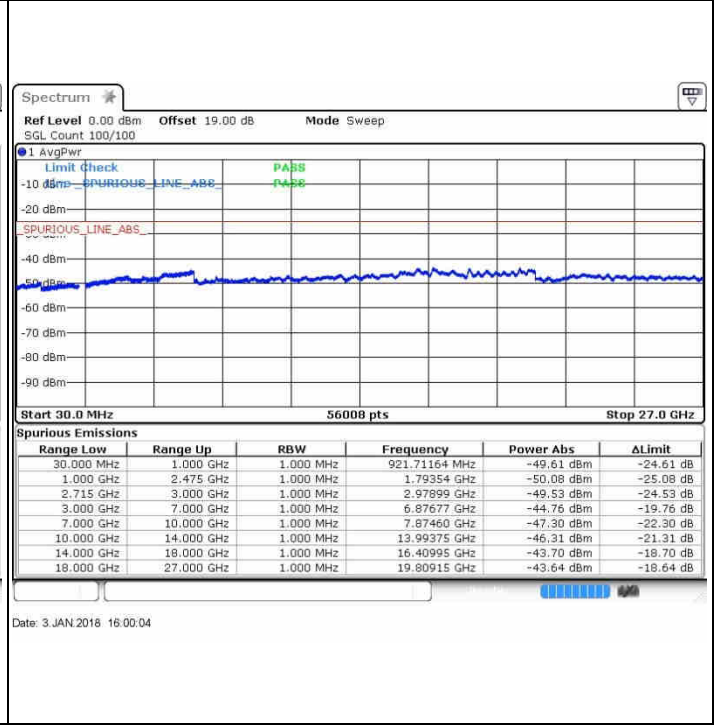

Date: 3. JAN 2016 10:21:30

Date: 3. JAN 2016 10:22:25

Highest Channel / 64QAM

Date: 3. JAN 2016 10:23:29

LTE Band 41 / 10MHz+20MHz

Lowest Channel / QPSK

Lowest Channel / 16QAM

Date: 3. JAN 2016 15:50:25

Date: 3. JAN 2016 15:51:24

Lowest Channel / 64QAM

Date: 3. JAN 2016 15:52:17

**LTE Band 41 / 10MHz+20MHz**

**Middle Channel / Q**

**Middle Channel / 16QAM**

**Middle Channel / 64QAM**

LTE Band 41 / 10MHz+20MHz