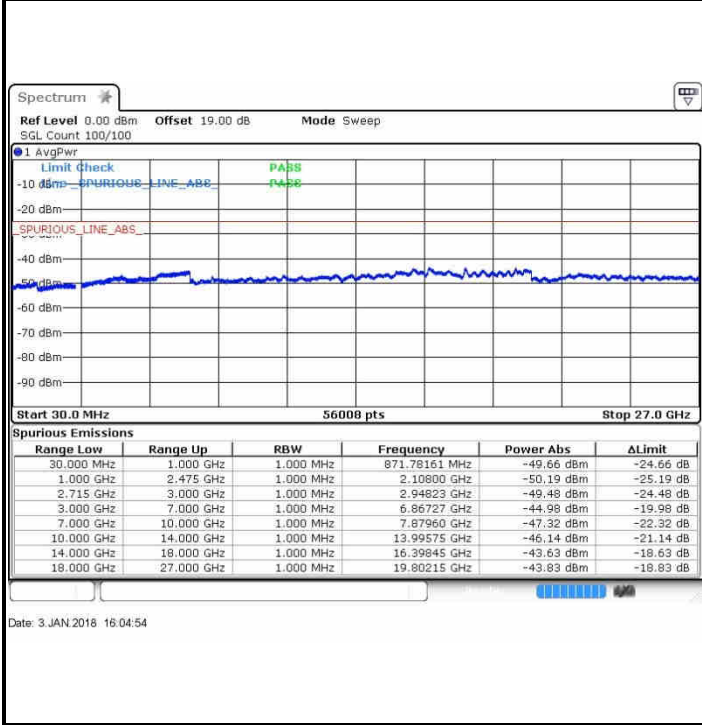

Date: 3. JAN 2016 10:21:30

Date: 3. JAN 2016 10:22:25

Highest Channel / 64QAM

Date: 3. JAN 2016 10:23:29

LTE Band 41 / 10MHz+20MHz

Lowest Channel / QPSK

Lowest Channel / 16QAM

Date: 3. JAN 2016 15:50:25

Date: 3. JAN 2016 15:51:24

Lowest Channel / 64QAM

Date: 3. JAN 2016 15:52:17

**LTE Band 41 / 10MHz+20MHz**

**Middle Channel / Q**

**Middle Channel / 16QAM**

**Middle Channel / 64QAM**

LTE Band 41 / 10MHz+20MHz

Highest Channel / Q

Highest Channel / 16QAM

Highest Channel / 64QAM