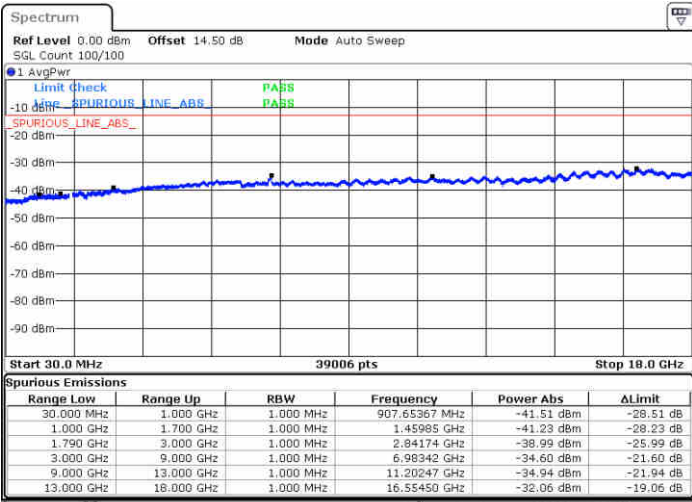

Middle Channel / 16QAM

Date: 27.DEC.2017 23:41:28

Date: 27.DEC.2017 23:40:28

Highest Channel / QPSK

Highest Channel / 16QAM

Date: 27.DEC.2017 23:45:25

Date: 27.DEC.2017 23:46:20

**LTE Band 66 / 1.4MHz**

**Lowest Channel / 64QAM**

Date: 29.DEC.2017 19:51:50

**Middle Channel / 64QAM**

Date: 29.DEC.2017 20:04:18

**Highest Channel / 64QAM**

Date: 29.DEC.2017 20:08:23

LTE Band 66 / 3MHz

Lowest Channel / 64QAM

Middle Channel / 64QAM

Date: 29.DEC.2017 20:16:05

Date: 29.DEC.2017 20:17:36

Highest Channel / 64QAM

Date: 29.DEC.2017 20:20:31

LTE Band 66 / 5MHz

Lowest Channel / 64QAM

Middle Channel / 64QAM