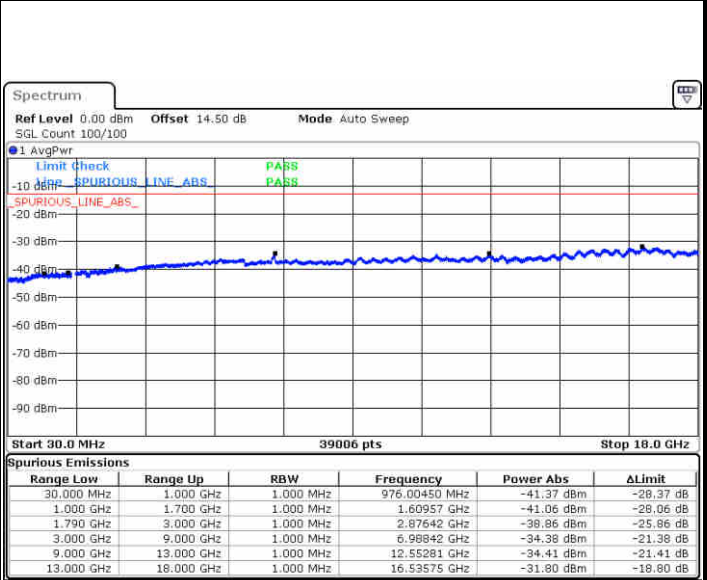

**Middle Channel / 64QAM**

Date: 30.DEC.2017 10:56:59

**Highest Channel / 64QAM**

Date: 30.DEC.2017 11:00:13

LTE Band 41 / 20MHz

Lowest Channel / 64QAM

Middle Channel / 64QAM

Date: 30.DEC.2017 11:03:28

Date: 30.DEC.2017 11:04:24

Highest Channel / 64QAM

Date: 30.DEC.2017 11:07:38

LTE Band 66 / 1.4MHz

Lowest Channel / QPSK

Date: 27.DEC.2017 18:14:35

Lowest Channel / 16QAM

Date: 27.DEC.2017 18:59:58

Middle Channel / QPSK

Date: 27.DEC.2017 18:16:55

Middle Channel / 16QAM

Date: 27.DEC.2017 18:17:46

LTE Band 66 / 1.4MHz

Highest Channel / QPSK

Date: 27.DEC.2017 18:20:05

Highest Channel / 16QAM