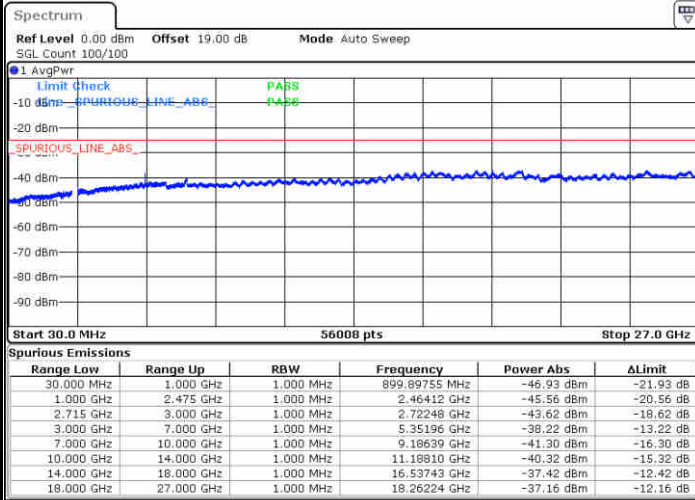

Highest Channel / 16QAM

Date: 30.DEC.2017 10:16:30

Date: 30.DEC.2017 10:17:26

LTE Band 41 / 15MHz

Lowest Channel / QPSK

Lowest Channel / 16QAM

Date: 30.DEC.2017 10:18:22

Date: 30.DEC.2017 10:19:18

Middle Channel / QPSK

Middle Channel / 16QAM

Date: 30.DEC.2017 10:20:14

Date: 30.DEC.2017 10:21:10

LTE Band 41 / 15MHz

Highest Channel / QPSK

Date: 30.DEC.2017 10:22:06

Highest Channel / 16QAM

Date: 30.DEC.2017 10:23:02

LTE Band 41 / 20MHz

Lowest Channel / QPSK

Date: 30.DEC.2017 10:23:58

Lowest Channel / 16QAM

Date: 30.DEC.2017 10:24:54

LTE Band 41 / 20MHz

Middle Channel / QPSK