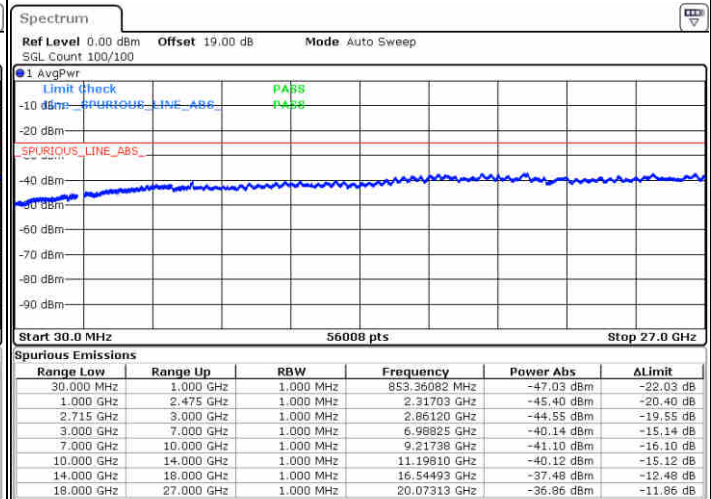

LTE Band 41 / 5MHz

Highest Channel / QPSK

Date: 30.DEC.2017 10:10:54

Highest Channel / 16QAM

Date: 30.DEC.2017 10:11:50

LTE Band 41 / 10MHz

Lowest Channel / QPSK

Date: 30.DEC.2017 10:12:46

Lowest Channel / 16QAM

Date: 30.DEC.2017 10:13:42

LTE Band 41 / 10MHz

Middle Channel / QPSK

Middle Channel / 16QAM

Date: 30.DEC.2017 10:14:38

Date: 30.DEC.2017 10:15:24

Highest Channel / QPSK