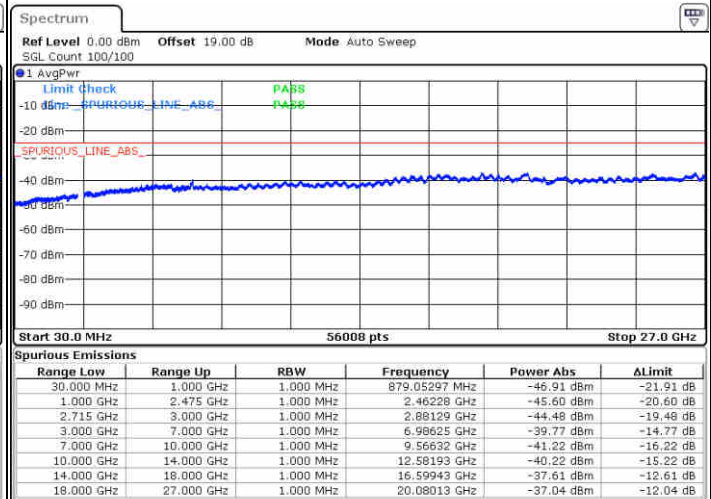

Middle Channel / QPSK

Middle Channel / 16QAM

Date: 30.DEC.2017 10:20:14

Date: 30.DEC.2017 10:21:10

LTE Band 41 / 15MHz

Highest Channel / QPSK

Date: 30.DEC.2017 10:22:06

Highest Channel / 16QAM

Date: 30.DEC.2017 10:23:02

LTE Band 41 / 20MHz

Lowest Channel / QPSK

Date: 30.DEC.2017 10:23:58

Lowest Channel / 16QAM

Date: 30.DEC.2017 10:24:54

LTE Band 41 / 20MHz

Middle Channel / QPSK

Middle Channel / 16QAM

Date: 30.DEC.2017 10:25:50

Date: 30.DEC.2017 10:26:46

Highest Channel / QPSK

Highest Channel / 16QAM

Date: 30.DEC.2017 10:27:42

Date: 30.DEC.2017 10:28:38

LTE Band 41 / 5MHz