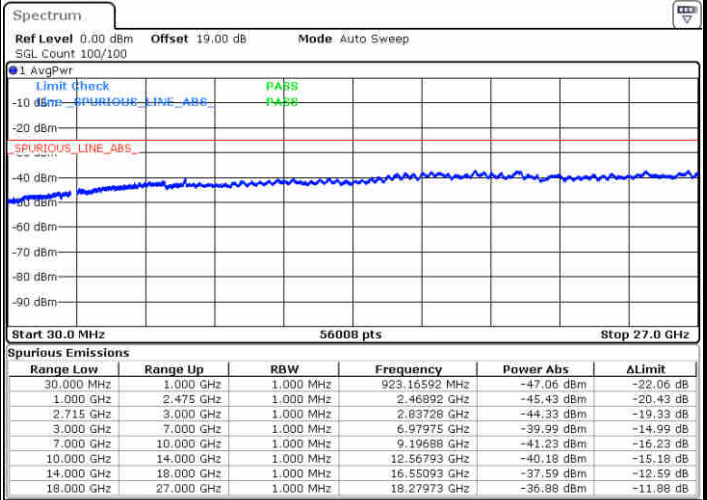

LTE Band 41 / 5MHz

Lowest Channel / QPSK

Lowest Channel / 16QAM

Date: 30.DEC.2017 10:40:59

Date: 30.DEC.2017 10:33:26