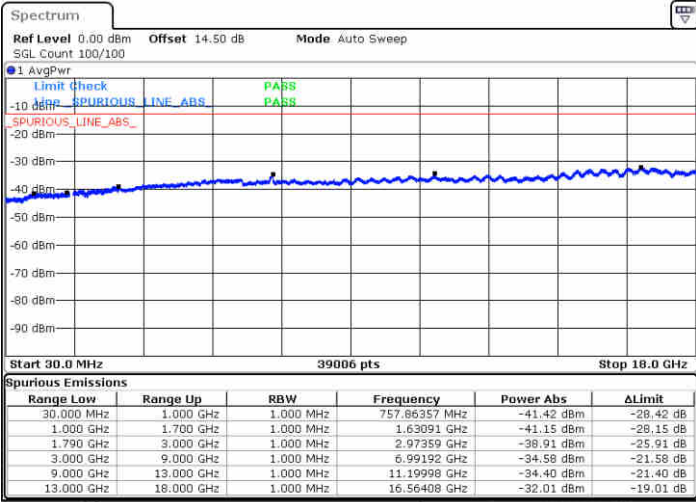

Date: 27.DEC.2017 18:19:01

LTE Band 66 / 3MHz

Lowest Channel / QPSK

Date: 27.DEC.2017 18:27:38

Lowest Channel / 16QAM

Date: 27.DEC.2017 18:26:31

LTE Band 66 / 3MHz

Middle Channel / QPSK

Middle Channel / 16QAM

Date: 27.DEC.2017 18:29:29

Date: 27.DEC.2017 18:30:18

Highest Channel / QPSK

Highest Channel / 16QAM

Date: 27.DEC.2017 18:38:14

Date: 27.DEC.2017 18:37:22

LTE Band 66 / 5MHz

Lowest Channel / QPSK

Lowest Channel / 16QAM

Date: 27.DEC.2017 18:56:27

Date: 27.DEC.2017 19:03:16

Middle Channel / QPSK

Middle Channel / 16QAM

Date: 27.DEC.2017 19:07:42

Date: 27.DEC.2017 19:08:58