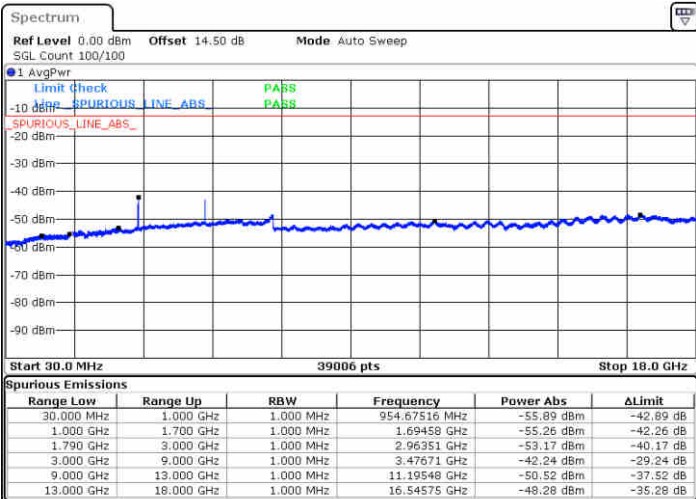

Lowest Channel / 16QAM

Date: 27.DEC.2017 19:25:11

LTE Band 66 / 10MHz

Middle Channel / QPSK

Middle Channel / 16QAM

Date: 27.DEC.2017 20:14:26

Date: 27.DEC.2017 20:13:29

Highest Channel / QPSK

Highest Channel / 16QAM

Date: 27.DEC.2017 20:27:32

Date: 27.DEC.2017 20:29:07

LTE Band 66 / 15MHz

Lowest Channel / QPSK

Lowest Channel / 16QAM

Date: 27.DEC.2017 23:23:16

Date: 27.DEC.2017 23:22:14

Middle Channel / QPSK

Middle Channel / 16QAM

Date: 27.DEC.2017 23:24:46

Date: 27.DEC.2017 23:25:41

LTE Band 66 / 15MHz

Highest Channel / QPSK

Date: 27.DEC.2017 23:31:13

Highest Channel / 16QAM