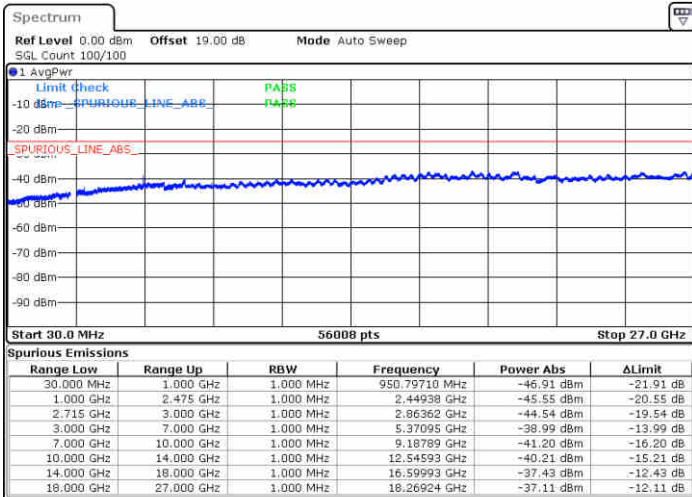

Middle Channel / 16QAM

Date: 30.DEC.2017 10:25:50

Date: 30.DEC.2017 10:26:46

Highest Channel / QPSK

Highest Channel / 16QAM

Date: 30.DEC.2017 10:27:42

Date: 30.DEC.2017 10:28:38

LTE Band 41 / 5MHz

Lowest Channel / 64QAM

Middle Channel / 64QAM

Date: 30.DEC.2017 11:25:21

Date: 30.DEC.2017 11:24:22

Highest Channel / 64QAM

Date: 30.DEC.2017 11:22:27

LTE Band 41 / 10MHz

Lowest Channel / 64QAM

Middle Channel / 64QAM

Date: 30.DEC.2017 10:48:37

Date: 30.DEC.2017 10:49:33

Highest Channel / 64QAM

Date: 30.DEC.2017 10:52:47

**LTE Band 41 / 15MHz**

**Lowest Channel / 64QAM**

Date: 30.DEC.2017 10:56:03