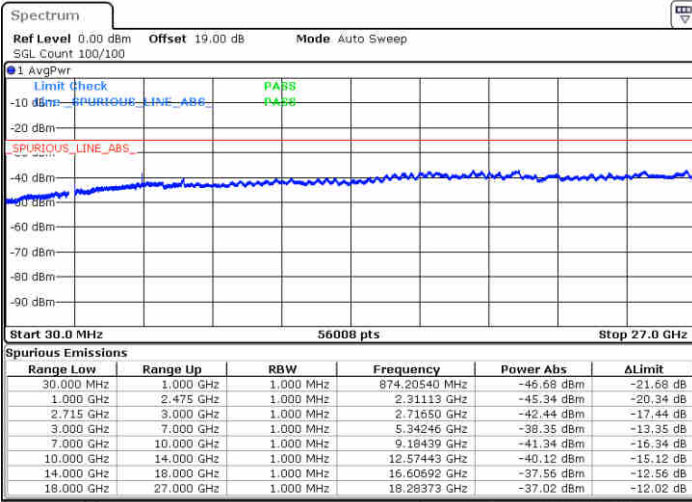

Date: 30.DEC.2017 10:23:02

LTE Band 41 / 20MHz

Lowest Channel / QPSK

Date: 30.DEC.2017 10:23:58

Lowest Channel / 16QAM

Date: 30.DEC.2017 10:24:54

LTE Band 41 / 20MHz

Middle Channel / QPSK

Middle Channel / 16QAM

Date: 30.DEC.2017 10:25:50

Date: 30.DEC.2017 10:26:46

Highest Channel / QPSK

Highest Channel / 16QAM

Date: 30.DEC.2017 10:27:42

Date: 30.DEC.2017 10:28:38

LTE Band 41 / 5MHz

Lowest Channel / 64QAM

Middle Channel / 64QAM

Date: 30.DEC.2017 11:25:21

Date: 30.DEC.2017 11:24:22

Highest Channel / 64QAM

Date: 30.DEC.2017 11:22:27

LTE Band 41 / 10MHz

Lowest Channel / 64QAM