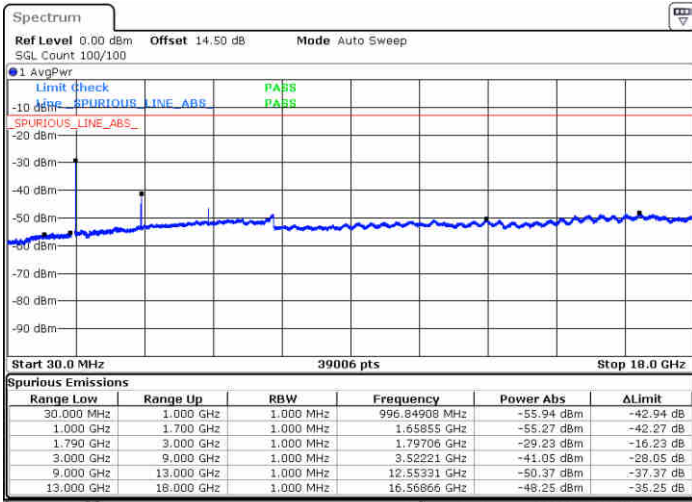

Date: 29.DEC.2017 20:47:33

Highest Channel / 64QAM

Date: 29.DEC.2017 20:51:45

**LTE Band 66 / 15MHz**

**Lowest Channel / 64QAM**

**Middle Channel / 64QAM**

**Highest Channel / 64QAM**

LTE Band 66 / 20MHz

Lowest Channel / 64QAM

Middle Channel / 64QAM

Date: 29-DEC-2017 21:17:29

Date: 29-DEC-2017 21:21:49

Highest Channel / 64QAM

Date: 29-DEC-2017 21:25:33

Band 41 CA

LTE Band 41 / 5MHz+20MHz

Lowest Channel / QPSK

Lowest Channel / 16QAM

Date: 3. JAN 2016 10:18:38

Date: 3. JAN 2016 10:17:23

Lowest Channel / 64QAM

Date: 3. JAN 2016 10:13:32

LTE Band 41 / 5MHz+20MHz

Middle Channel / Q