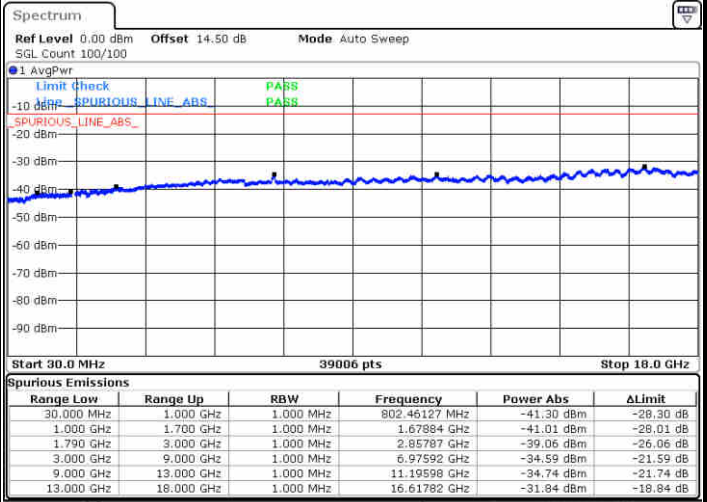

Date: 27.DEC.2017 18:19:01

LTE Band 66 / 3MHz

Lowest Channel / QPSK

Date: 27.DEC.2017 18:27:38

Lowest Channel / 16QAM

Date: 27.DEC.2017 18:26:31

LTE Band 66 / 3MHz

Middle Channel / QPSK

Middle Channel / 16QAM

Date: 27.DEC.2017 18:29:29

Date: 27.DEC.2017 18:30:18

Highest Channel / QPSK

Highest Channel / 16QAM

Date: 27.DEC.2017 18:38:14

Date: 27.DEC.2017 18:37:22

LTE Band 66 / 5MHz

Lowest Channel / QPSK

Lowest Channel / 16QAM

Date: 27.DEC.2017 18:56:27

Date: 27.DEC.2017 19:03:16

Middle Channel / QPSK

Middle Channel / 16QAM

Date: 27.DEC.2017 19:07:42

Date: 27.DEC.2017 19:08:58

LTE Band 66 / 5MHz

Highest Channel / QPSK

Date: 27.DEC.2017 19:15:08

Highest Channel / 16QAM

Date: 27.DEC.2017 19:14:20

LTE Band 66 / 10MHz

Lowest Channel / QPSK

Date: 27.DEC.2017 19:22:45