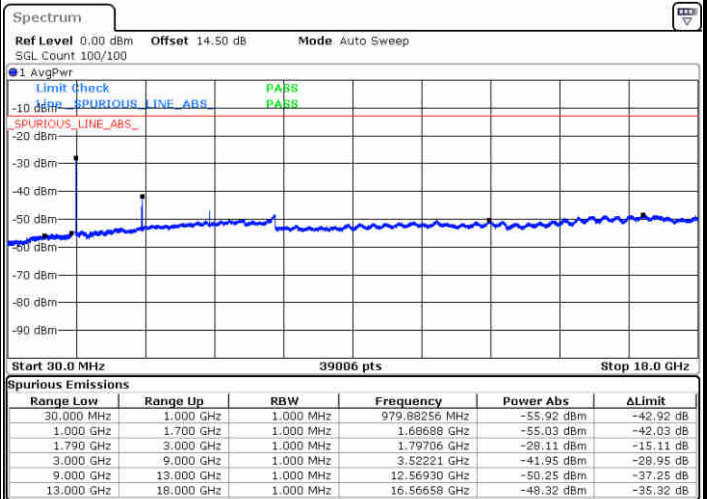

Date: 27.DEC.2017 23:29:24

LTE Band 66 / 20MHz

Lowest Channel / QPSK

Date: 27.DEC.2017 23:37:14

Lowest Channel / 16QAM

Date: 27.DEC.2017 23:39:04

LTE Band 66 / 20MHz

Middle Channel / QPSK

Middle Channel / 16QAM

Date: 27.DEC.2017 23:41:28

Date: 27.DEC.2017 23:40:28

Highest Channel / QPSK

Highest Channel / 16QAM

Date: 27.DEC.2017 23:45:25

Date: 27.DEC.2017 23:46:20

**LTE Band 66 / 1.4MHz**

**Lowest Channel / 64QAM**

Date: 29.DEC.2017 19:51:50

**Middle Channel / 64QAM**

Date: 29.DEC.2017 20:04:18

**Highest Channel / 64QAM**

Date: 29.DEC.2017 20:08:23

LTE Band 66 / 3MHz

Lowest Channel / 64QAM