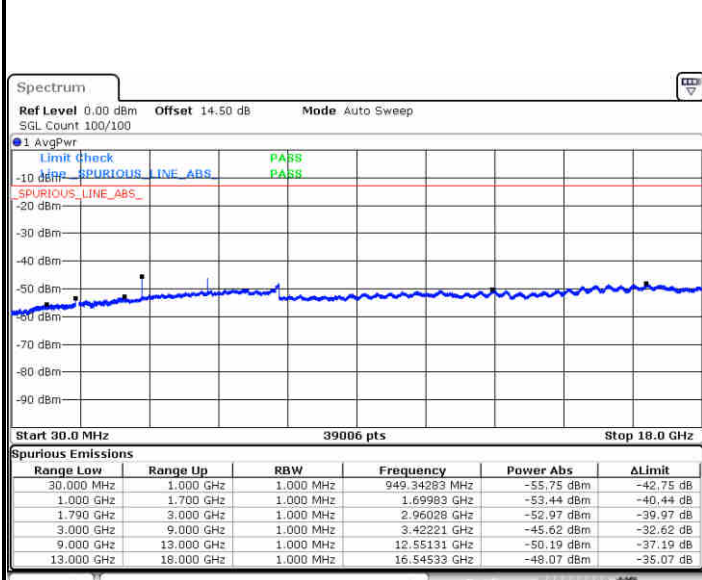

Highest Channel / 16QAM

Date: 27.DEC.2017 20:27:32

Date: 27.DEC.2017 20:29:07

LTE Band 66 / 15MHz

Lowest Channel / QPSK

Lowest Channel / 16QAM

Date: 27.DEC.2017 23:23:16

Date: 27.DEC.2017 23:22:14

Middle Channel / QPSK

Middle Channel / 16QAM

Date: 27.DEC.2017 23:24:46

Date: 27.DEC.2017 23:25:41

LTE Band 66 / 15MHz

Highest Channel / QPSK

Date: 27.DEC.2017 23:31:13

Highest Channel / 16QAM

Date: 27.DEC.2017 23:29:24

LTE Band 66 / 20MHz

Lowest Channel / QPSK

Date: 27.DEC.2017 23:37:14

Lowest Channel / 16QAM

Date: 27.DEC.2017 23:39:04

LTE Band 66 / 20MHz

Middle Channel / QPSK

Middle Channel / 16QAM

Date: 27.DEC.2017 23:41:28

Date: 27.DEC.2017 23:40:28

Highest Channel / QPSK

Highest Channel / 16QAM

Date: 27.DEC.2017 23:45:25

Date: 27.DEC.2017 23:46:20

**LTE Band 66 / 1.4MHz**