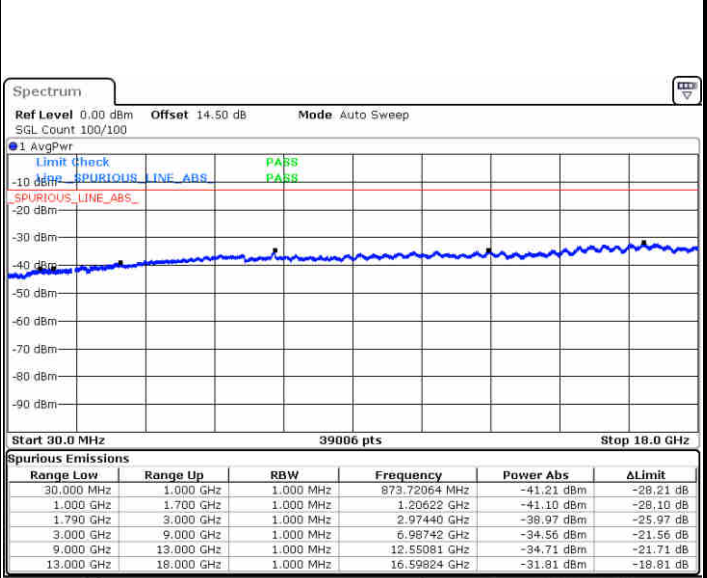

**Middle Channel / 64QAM**

Date: 30.DEC.2017 10:56:59

**Highest Channel / 64QAM**

Date: 30.DEC.2017 11:00:13

LTE Band 41 / 20MHz

Lowest Channel / 64QAM

Middle Channel / 64QAM

Date: 30.DEC.2017 11:03:28

Date: 30.DEC.2017 11:04:24

Highest Channel / 64QAM

Date: 30.DEC.2017 11:07:38

LTE Band 66 / 1.4MHz

Lowest Channel / QPSK

Date: 27.DEC.2017 18:14:35

Lowest Channel / 16QAM

Date: 27.DEC.2017 18:59:58

Middle Channel / QPSK

Date: 27.DEC.2017 18:16:55

Middle Channel / 16QAM

Date: 27.DEC.2017 18:17:46

LTE Band 66 / 1.4MHz

Highest Channel / QPSK

Date: 27.DEC.2017 18:20:05

Highest Channel / 16QAM