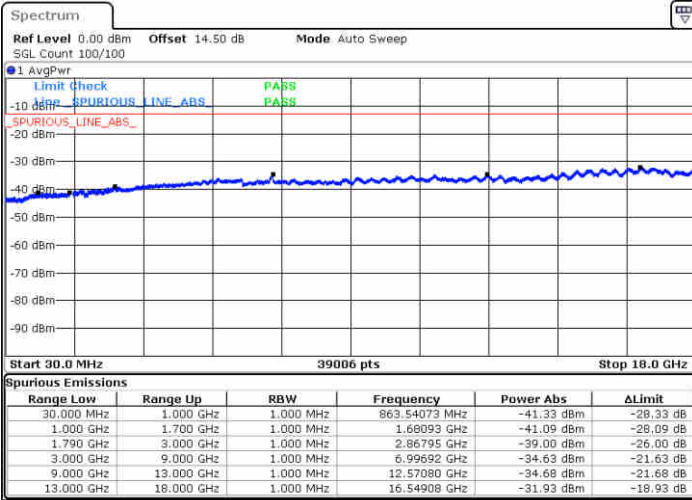

LTE Band 66 / 5MHz

Highest Channel / QPSK

Date: 27.DEC.2017 19:15:08

Highest Channel / 16QAM

Date: 27.DEC.2017 19:14:20

LTE Band 66 / 10MHz

Lowest Channel / QPSK

Date: 27.DEC.2017 19:22:45

Lowest Channel / 16QAM

Date: 27.DEC.2017 19:25:11

LTE Band 66 / 10MHz

Middle Channel / QPSK

Middle Channel / 16QAM

Date: 27.DEC.2017 20:14:26

Date: 27.DEC.2017 20:13:29

Highest Channel / QPSK

Highest Channel / 16QAM

Date: 27.DEC.2017 20:27:32

Date: 27.DEC.2017 20:29:07

LTE Band 66 / 15MHz

Lowest Channel / QPSK

Lowest Channel / 16QAM

Date: 27.DEC.2017 23:23:16

Date: 27.DEC.2017 23:22:14