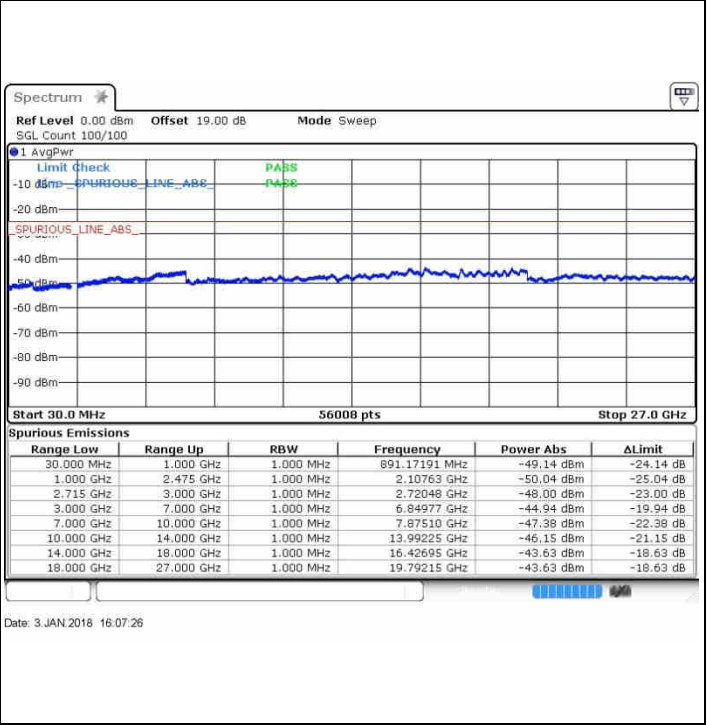

Date: 3. JAN 2016 10:21:30

Date: 3. JAN 2016 10:22:25

Highest Channel / 64QAM

Date: 3. JAN 2016 10:23:29

LTE Band 41 / 10MHz+20MHz

Lowest Channel / QPSK

Lowest Channel / 16QAM

Date: 3. JAN 2016 15:50:25

Date: 3. JAN 2016 15:51:24

Lowest Channel / 64QAM

Date: 3. JAN 2016 15:52:17

**LTE Band 41 / 10MHz+20MHz**

**Middle Channel / Q**

**Middle Channel / 16QAM**

**Middle Channel / 64QAM**

LTE Band 41 / 10MHz+20MHz

Highest Channel / Q

Highest Channel / 16QAM

Highest Channel / 64QAM