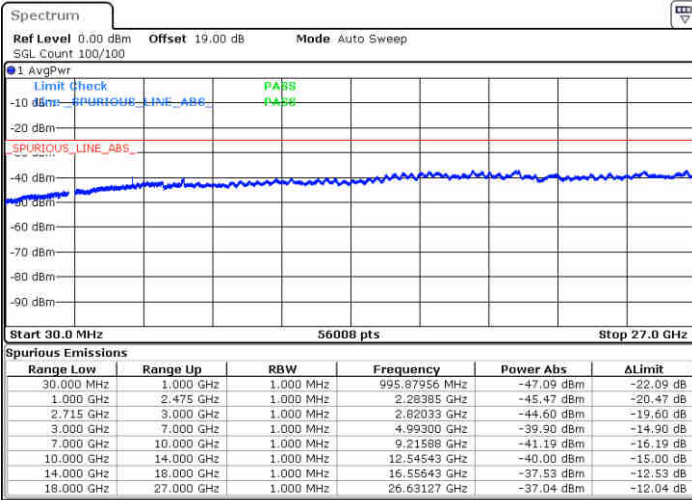

LTE Band 41 / 5MHz

Lowest Channel / QPSK

Lowest Channel / 16QAM

Date: 30.DEC.2017 10:40:59

Date: 30.DEC.2017 10:33:26