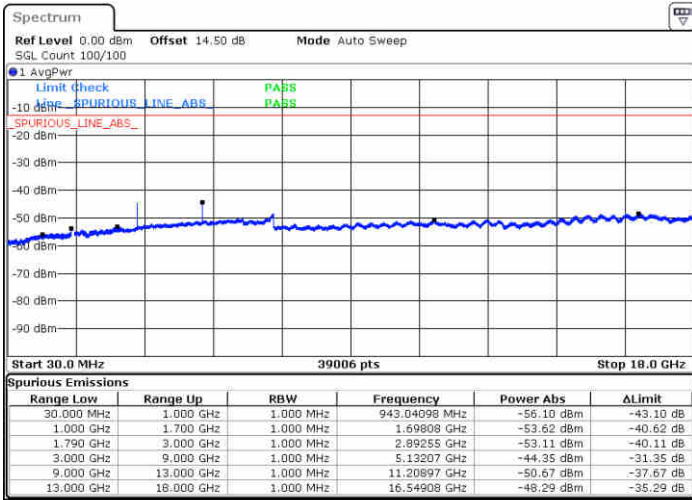

Middle Channel / 64QAM

Date: 29.DEC.2017 20:16:05

Date: 29.DEC.2017 20:17:36

Highest Channel / 64QAM

Date: 29.DEC.2017 20:20:31

LTE Band 66 / 5MHz

Lowest Channel / 64QAM

Middle Channel / 64QAM

Date: 29.DEC.2017 20:27:33

Date: 29.DEC.2017 20:29:07

Highest Channel / 64QAM

Date: 29.DEC.2017 20:31:31

LTE Band 66 / 10MHz

Lowest Channel / 64QAM

Middle Channel / 64QAM

Date: 29.DEC.2017 20:45:22

Date: 29.DEC.2017 20:47:33

Highest Channel / 64QAM

Date: 29.DEC.2017 20:51:45

**LTE Band 66 / 15MHz**

**Lowest Channel / 64QAM**

**Middle Channel / 64QAM**

**Highest Channel / 64QAM**

LTE Band 66 / 20MHz