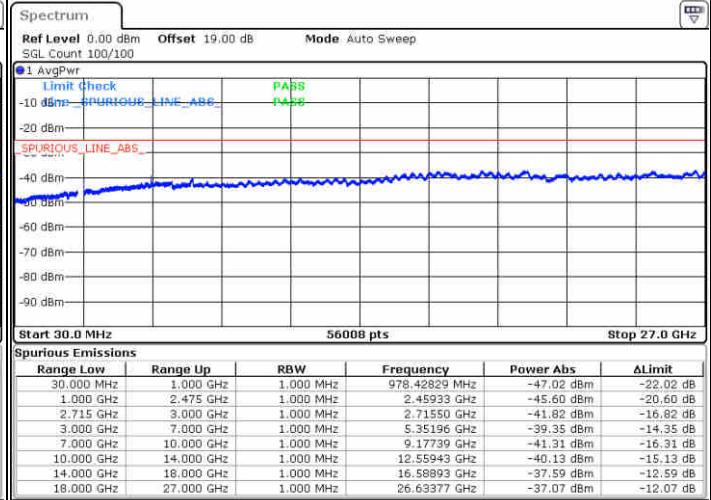

Highest Channel / 16QAM

Date: 30.DEC.2017 10:16:30

Date: 30.DEC.2017 10:17:26

LTE Band 41 / 15MHz

Lowest Channel / QPSK

Lowest Channel / 16QAM

Date: 30.DEC.2017 10:18:22

Date: 30.DEC.2017 10:19:18

Middle Channel / QPSK

Middle Channel / 16QAM

Date: 30.DEC.2017 10:20:14

Date: 30.DEC.2017 10:21:10

LTE Band 41 / 15MHz

Highest Channel / QPSK

Date: 30.DEC.2017 10:22:06

Highest Channel / 16QAM

Date: 30.DEC.2017 10:23:02

LTE Band 41 / 20MHz

Lowest Channel / QPSK

Date: 30.DEC.2017 10:23:58

Lowest Channel / 16QAM

Date: 30.DEC.2017 10:24:54

LTE Band 41 / 20MHz

Middle Channel / QPSK