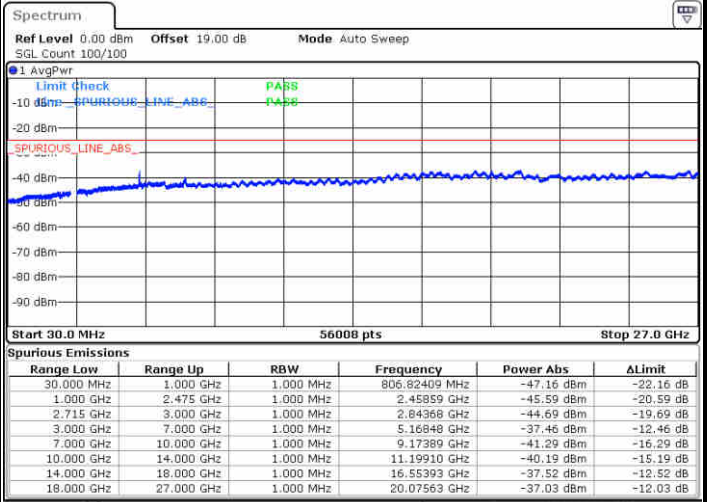

Middle Channel / QPSK

Middle Channel / 16QAM

Date: 30.DEC.2017 10:20:14

Date: 30.DEC.2017 10:21:10

LTE Band 41 / 15MHz

Highest Channel / QPSK

Date: 30.DEC.2017 10:22:06

Highest Channel / 16QAM

Date: 30.DEC.2017 10:23:02

LTE Band 41 / 20MHz

Lowest Channel / QPSK

Date: 30.DEC.2017 10:23:58

Lowest Channel / 16QAM

Date: 30.DEC.2017 10:24:54

LTE Band 41 / 20MHz

Middle Channel / QPSK

Middle Channel / 16QAM

Date: 30.DEC.2017 10:25:50

Date: 30.DEC.2017 10:26:46

Highest Channel / QPSK

Highest Channel / 16QAM

Date: 30.DEC.2017 10:27:42

Date: 30.DEC.2017 10:28:38

LTE Band 41 / 5MHz