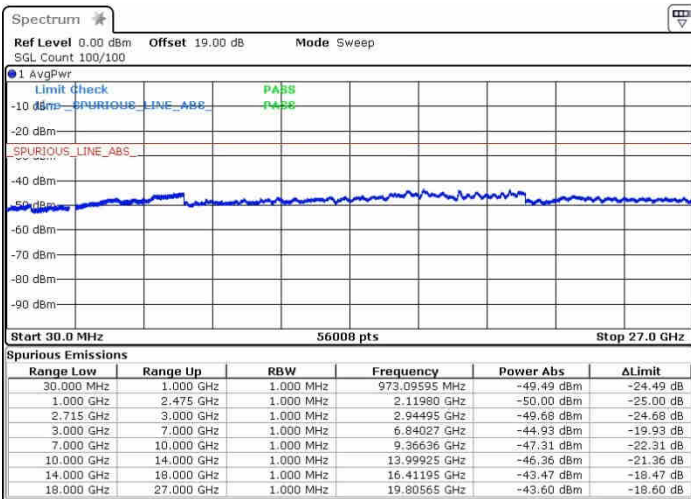

Middle Channel / 16QAM

Date: 3. JAN 2016 15:48:13

Date: 3. JAN 2016 15:47:16

Middle Channel / 64QAM

Date: 3. JAN 2016 15:46:22

LTE Band 41 / 5MHz+20MHz

Highest Channel / Q

Highest Channel / 16QAM

Date: 3. JAN 2016 10:21:30

Date: 3. JAN 2016 10:22:25

Highest Channel / 64QAM

Date: 3. JAN 2016 10:23:29

LTE Band 41 / 10MHz+20MHz

Lowest Channel / QPSK

Lowest Channel / 16QAM

Date: 3. JAN 2016 15:50:25

Date: 3. JAN 2016 15:51:24

Lowest Channel / 64QAM

Date: 3. JAN 2016 15:52:17

**LTE Band 41 / 10MHz+20MHz**

**Middle Channel / Q**

**Middle Channel / 16QAM**

**Middle Channel / 64QAM**

LTE Band 41 / 10MHz+20MHz