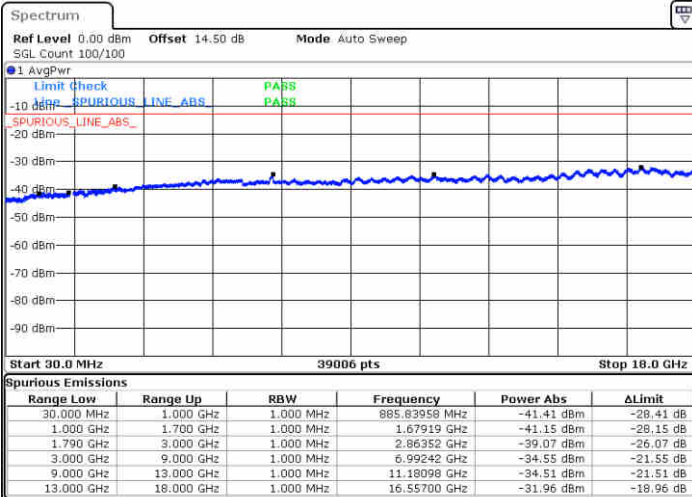

Date: 27.DEC.2017 18:19:01

LTE Band 66 / 3MHz

Lowest Channel / QPSK

Date: 27.DEC.2017 18:27:38

Lowest Channel / 16QAM

Date: 27.DEC.2017 18:26:31

LTE Band 66 / 3MHz

Middle Channel / QPSK

Middle Channel / 16QAM

Date: 27.DEC.2017 18:29:29

Date: 27.DEC.2017 18:30:18

Highest Channel / QPSK

Highest Channel / 16QAM

Date: 27.DEC.2017 18:38:14

Date: 27.DEC.2017 18:37:22

LTE Band 66 / 5MHz

Lowest Channel / QPSK

Lowest Channel / 16QAM

Date: 27.DEC.2017 18:56:27

Date: 27.DEC.2017 19:03:16

Middle Channel / QPSK

Middle Channel / 16QAM

Date: 27.DEC.2017 19:07:42

Date: 27.DEC.2017 19:08:58

LTE Band 66 / 5MHz

Highest Channel / QPSK

Date: 27.DEC.2017 19:15:08

Highest Channel / 16QAM

Date: 27.DEC.2017 19:14:20

LTE Band 66 / 10MHz

Lowest Channel / QPSK

Date: 27.DEC.2017 19:22:45