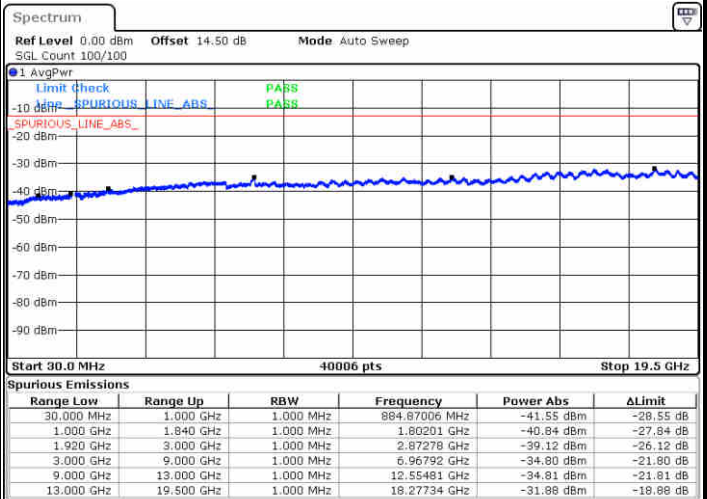

Highest Channel / 16QAM

Date: 25.DEC.2017 21:49:42

Date: 25.DEC.2017 21:50:38

LTE Band 25 / 15MHz

Lowest Channel / QPSK

Lowest Channel / 16QAM

Date: 25.DEC.2017 21:52:14

Date: 25.DEC.2017 21:53:10

Middle Channel / QPSK

Middle Channel / 16QAM

Date: 25.DEC.2017 21:54:47

Date: 25.DEC.2017 21:55:42

LTE Band 25 / 15MHz

Highest Channel / QPSK

Date: 25.DEC.2017 22:01:55

Highest Channel / 16QAM