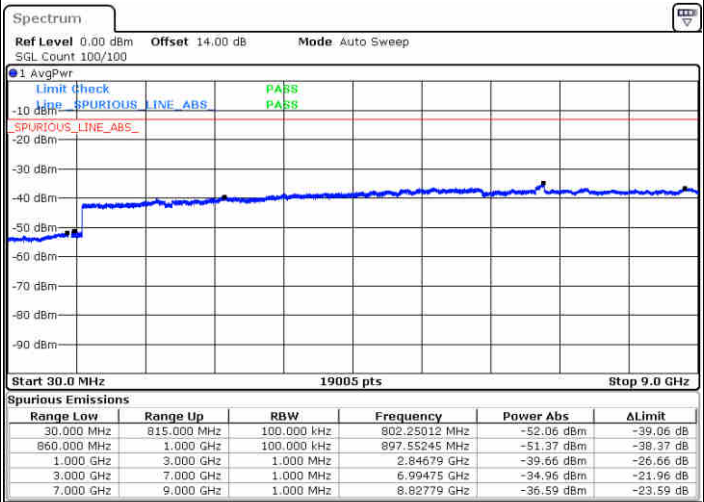

Highest Channel / 64QAM

Date: 29.DEC.2017 19:20:38

LTE Band 26 / 1.4MHz

Lowest Channel / QPSK

Lowest Channel / 16QAM

Date: 27.DEC.2017 14:45:09

Date: 27.DEC.2017 14:46:05

Middle Channel / QPSK

Middle Channel / 16QAM

Date: 27.DEC.2017 14:47:42

Date: 27.DEC.2017 14:48:38

LTE Band 26 / 1.4MHz

Highest Channel / QPSK

Date: 27.DEC.2017 15:04:10

Highest Channel / 16QAM

Date: 26.DEC.2017 08:51:26

LTE Band 26 / 3MHz

Lowest Channel / QPSK

Date: 27.DEC.2017 15:14:05

Lowest Channel / 16QAM

Date: 27.DEC.2017 15:15:01

LTE Band 26 / 3MHz

Middle Channel / QPSK

Middle Channel / 16QAM