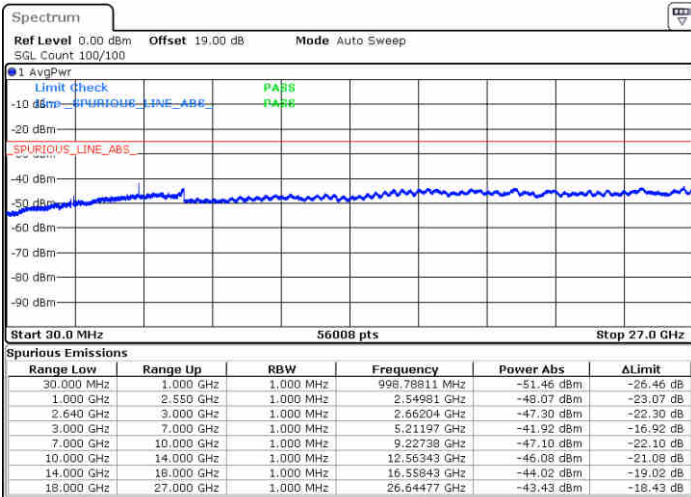

Date: 29.DEC.2017 08:42:34

Date: 29.DEC.2017 08:43:31

Highest Channel / QPSK

Highest Channel / 16QAM

Date: 29.DEC.2017 08:49:45

Date: 29.DEC.2017 08:50:41

LTE Band 38 / 5MHz

Lowest Channel / 64QAM

Middle Channel / 64QAM

Date: 29.DEC.2017 13:59:04

Date: 29.DEC.2017 14:37:44

Highest Channel / 64QAM

Date: 29.DEC.2017 14:09:43

LTE Band 38 / 10MHz

Lowest Channel / 64QAM

Middle Channel / 64QAM

Date: 29.DEC.2017 14:12:43

Date: 29.DEC.2017 14:14:02

Highest Channel / 64QAM

Date: 29.DEC.2017 14:15:52

LTE Band 38 / 15MHz

Lowest Channel / 64QAM

Middle Channel / 64QAM

Date: 29.DEC.2017 14:25:31

Date: 29.DEC.2017 14:26:44

Highest Channel / 64QAM

Date: 29.DEC.2017 13:27:53