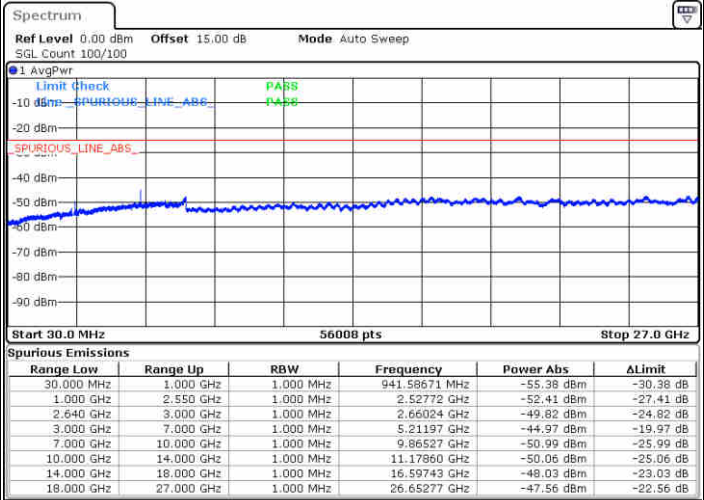

Date: 29.DEC.2017 08:15:57

Date: 29.DEC.2017 08:16:53

LTE Band 38 / 15MHz

Lowest Channel / QPSK

Lowest Channel / 16QAM

Date: 29.DEC.2017 08:23:07

Date: 29.DEC.2017 08:24:04

Middle Channel / QPSK

Middle Channel / 16QAM

Date: 29.DEC.2017 08:25:41

Date: 29.DEC.2017 08:26:37

LTE Band 38 / 15MHz

Highest Channel / QPSK

Date: 29.DEC.2017 08:32:51

Highest Channel / 16QAM

Date: 29.DEC.2017 08:33:48

LTE Band 38 / 20MHz

Lowest Channel / QPSK

Date: 29.DEC.2017 08:40:01

Lowest Channel / 16QAM

Date: 29.DEC.2017 08:40:57

LTE Band 38 / 20MHz

Middle Channel / QPSK

Middle Channel / 16QAM