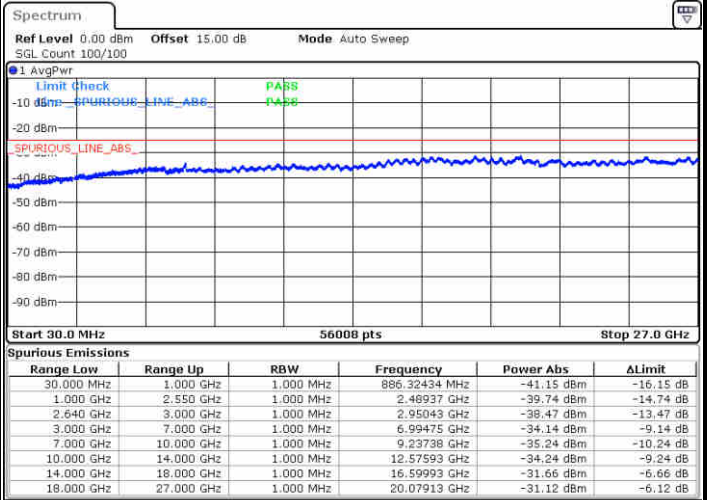

Lowest Channel / 16QAM

Date: 29.DEC.2017 07:49:17

Date: 29.DEC.2017 07:50:13

Middle Channel / QPSK

Middle Channel / 16QAM

Date: 29.DEC.2017 07:51:50

Date: 29.DEC.2017 07:52:46

LTE Band 38 / 5MHz

Highest Channel / QPSK

Date: 29.DEC.2017 07:59:01

Highest Channel / 16QAM

Date: 29.DEC.2017 07:59:57

LTE Band 38 / 10MHz

Lowest Channel / QPSK

Date: 29.DEC.2017 08:06:13

Lowest Channel / 16QAM

Date: 29.DEC.2017 08:07:09

LTE Band 38 / 10MHz

Middle Channel / QPSK

Middle Channel / 16QAM

Date: 29.DEC.2017 08:08:46

Date: 29.DEC.2017 08:09:42

Highest Channel / QPSK

Highest Channel / 16QAM