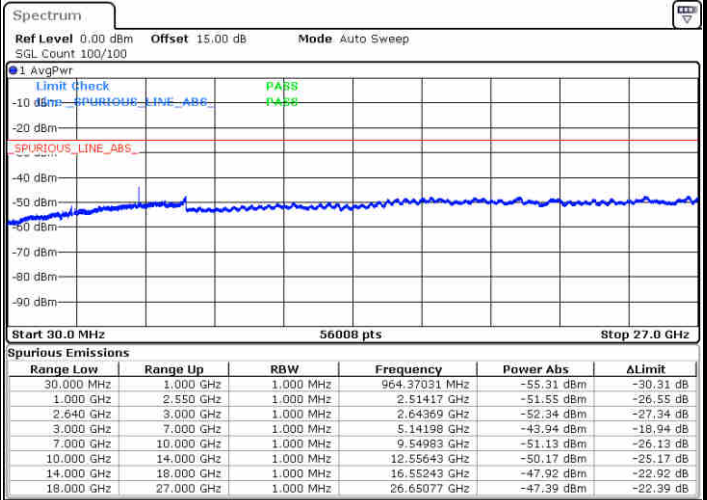

Date: 29.DEC.2017 08:07:09

LTE Band 38 / 10MHz

Middle Channel / QPSK

Middle Channel / 16QAM

Date: 29.DEC.2017 08:08:46

Date: 29.DEC.2017 08:09:42

Highest Channel / QPSK

Highest Channel / 16QAM

Date: 29.DEC.2017 08:15:57

Date: 29.DEC.2017 08:16:53

LTE Band 38 / 15MHz

Lowest Channel / QPSK

Lowest Channel / 16QAM

Date: 29.DEC.2017 08:23:07

Date: 29.DEC.2017 08:24:04

Middle Channel / QPSK

Middle Channel / 16QAM

Date: 29.DEC.2017 08:25:41

Date: 29.DEC.2017 08:26:37

LTE Band 38 / 15MHz

Highest Channel / QPSK

Date: 29.DEC.2017 08:32:51

Highest Channel / 16QAM

Date: 29.DEC.2017 08:33:48