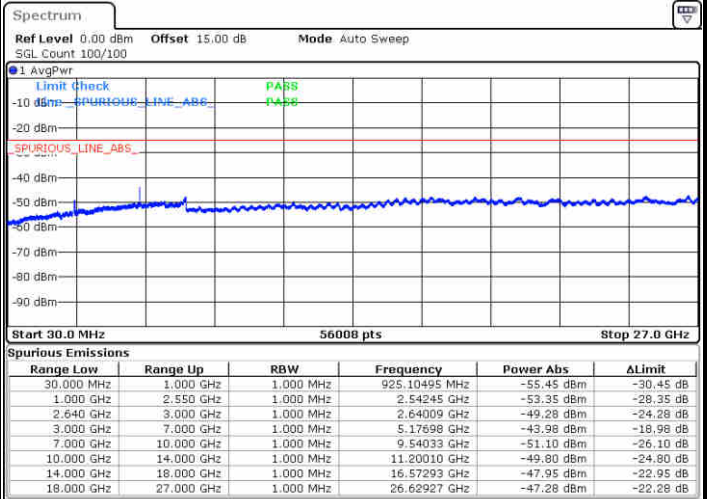

Date: 29.DEC.2017 08:07:09

LTE Band 38 / 10MHz

Middle Channel / QPSK

Middle Channel / 16QAM

Date: 29.DEC.2017 08:08:46

Date: 29.DEC.2017 08:09:42

Highest Channel / QPSK

Highest Channel / 16QAM

Date: 29.DEC.2017 08:15:57

Date: 29.DEC.2017 08:16:53

LTE Band 38 / 15MHz

Lowest Channel / QPSK

Lowest Channel / 16QAM

Date: 29.DEC.2017 08:23:07

Date: 29.DEC.2017 08:24:04

Middle Channel / QPSK

Middle Channel / 16QAM

Date: 29.DEC.2017 08:25:41

Date: 29.DEC.2017 08:26:37

LTE Band 38 / 15MHz

Highest Channel / QPSK

Date: 29.DEC.2017 08:32:51

Highest Channel / 16QAM

Date: 29.DEC.2017 08:33:48