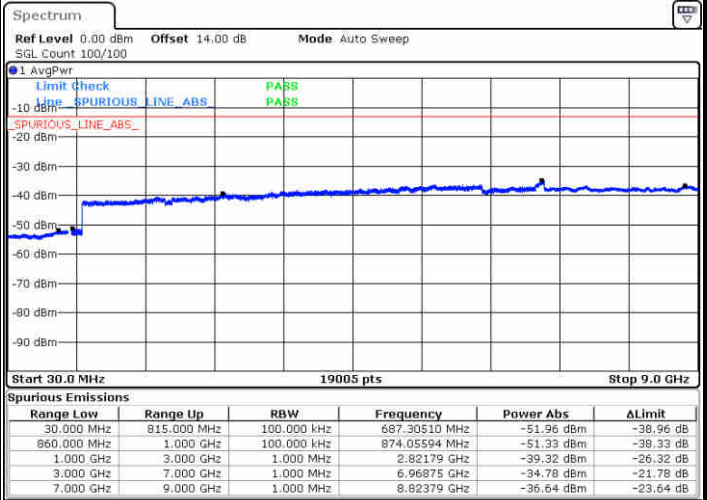

Middle Channel / 16QAM

Date: 27.DEC.2017 14:47:42

Date: 27.DEC.2017 14:48:38

LTE Band 26 / 1.4MHz

Highest Channel / QPSK

Date: 27.DEC.2017 15:04:10

Highest Channel / 16QAM

Date: 26.DEC.2017 08:51:26

LTE Band 26 / 3MHz

Lowest Channel / QPSK

Date: 27.DEC.2017 15:14:05

Lowest Channel / 16QAM

Date: 27.DEC.2017 15:15:01

LTE Band 26 / 3MHz

Middle Channel / QPSK

Middle Channel / 16QAM

Date: 27.DEC.2017 15:16:38

Date: 27.DEC.2017 15:17:24

Highest Channel / QPSK

Highest Channel / 16QAM

Date: 27.DEC.2017 15:23:47

Date: 27.DEC.2017 15:24:43

LTE Band 26 / 5MHz

Lowest Channel / QPSK