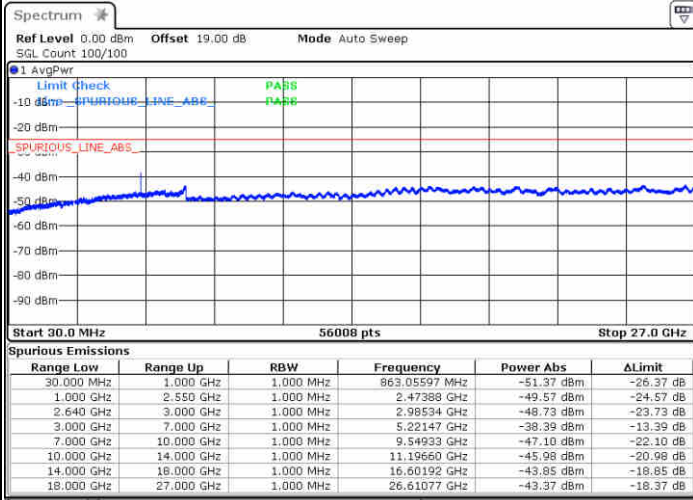

Date: 29.DEC.2017 08:42:34

Date: 29.DEC.2017 08:43:31

Highest Channel / QPSK

Highest Channel / 16QAM

Date: 29.DEC.2017 08:49:45

Date: 29.DEC.2017 08:50:41

LTE Band 38 / 5MHz

Lowest Channel / 64QAM

Middle Channel / 64QAM

Date: 29.DEC.2017 13:59:04

Date: 29.DEC.2017 14:37:44

Highest Channel / 64QAM

Date: 29.DEC.2017 14:09:43

LTE Band 38 / 10MHz

Lowest Channel / 64QAM

Middle Channel / 64QAM

Date: 29.DEC.2017 14:12:43

Date: 29.DEC.2017 14:14:02

Highest Channel / 64QAM

Date: 29.DEC.2017 14:15:52

LTE Band 38 / 15MHz

Lowest Channel / 64QAM

Middle Channel / 64QAM

Date: 29.DEC.2017 14:25:31