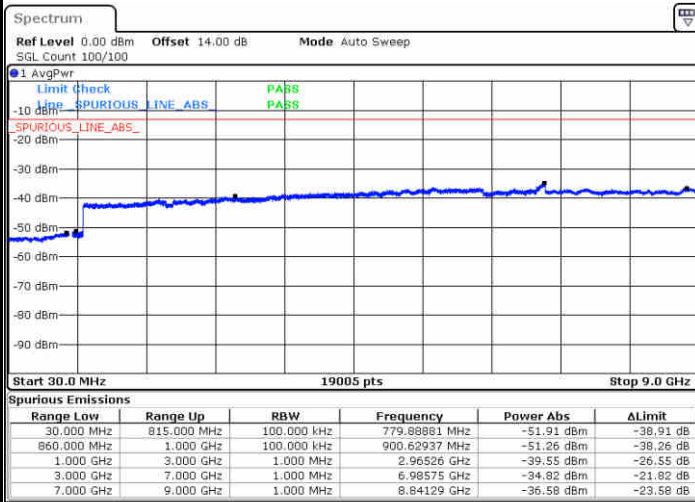

Highest Channel / 64QAM

Date: 29.DEC.2017 19:20:38

LTE Band 26 / 1.4MHz

Lowest Channel / QPSK

Lowest Channel / 16QAM

Date: 27.DEC.2017 14:45:09

Date: 27.DEC.2017 14:46:05

Middle Channel / QPSK

Middle Channel / 16QAM

Date: 27.DEC.2017 14:47:42

Date: 27.DEC.2017 14:48:38

LTE Band 26 / 1.4MHz

Highest Channel / QPSK

Date: 27.DEC.2017 15:04:10

Highest Channel / 16QAM

Date: 26.DEC.2017 08:51:26

LTE Band 26 / 3MHz

Lowest Channel / QPSK

Date: 27.DEC.2017 15:14:05

Lowest Channel / 16QAM

Date: 27.DEC.2017 15:15:01

LTE Band 26 / 3MHz

Middle Channel / QPSK

Middle Channel / 16QAM

Date: 27.DEC.2017 15:16:38

Date: 27.DEC.2017 15:17:24

Highest Channel / QPSK

Highest Channel / 16QAM

Date: 27.DEC.2017 15:23:47

Date: 27.DEC.2017 15:24:43

LTE Band 26 / 5MHz

Lowest Channel / QPSK