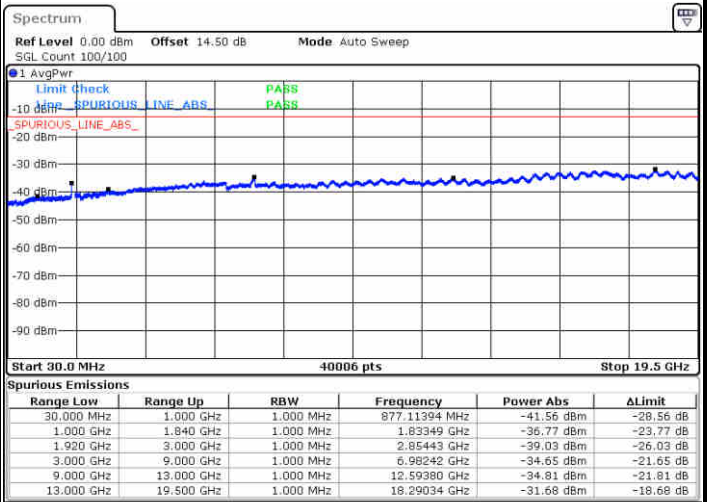

Date: 25.DEC.2017 22:02:51

LTE Band 25 / 20MHz

Lowest Channel / QPSK

Date: 25.DEC.2017 22:04:27

Lowest Channel / 16QAM

Date: 25.DEC.2017 22:05:23

LTE Band 25 / 20MHz

Middle Channel / QPSK

Middle Channel / 16QAM

Date: 25.DEC.2017 22:07:00

Date: 25.DEC.2017 22:07:56

Highest Channel / QPSK

Highest Channel / 16QAM

Date: 25.DEC.2017 22:14:09

Date: 25.DEC.2017 22:15:04

LTE Band 25 / 1.4MHz