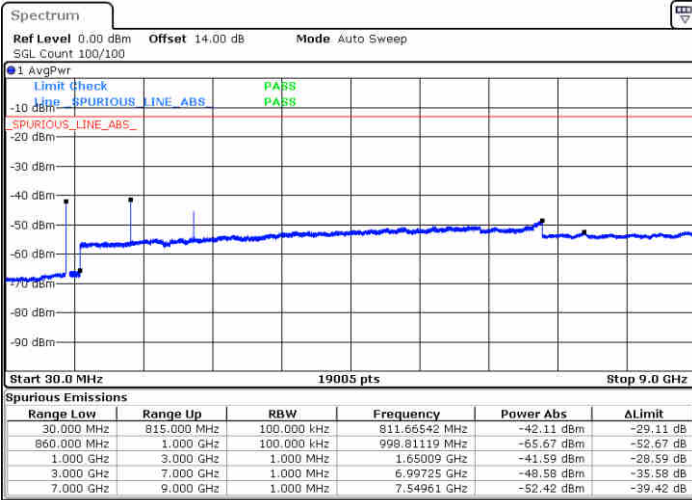

Date: 27.DEC.2017 15:48:42

LTE Band 26 / 10MHz

Middle Channel / QPSK

Middle Channel / 16QAM

Date: 27.DEC.2017 15:50:19

Date: 27.DEC.2017 15:51:15

Highest Channel / QPSK

Highest Channel / 16QAM

Date: 27.DEC.2017 15:57:27

Date: 27.DEC.2017 15:58:23

LTE Band 26 / 15MHz

Lowest Channel / QPSK

Lowest Channel / 16QAM

Date: 27.DEC.2017 16:04:43

Date: 27.DEC.2017 16:05:39

Middle Channel / QPSK

Middle Channel / 16QAM

Date: 27.DEC.2017 16:07:15

Date: 27.DEC.2017 16:08:12

LTE Band 26 / 1.4MHz

Lowest Channel / 64QAM

Middle Channel / 64QAM

Date: 2, JAN. 2018 12:56:28

Date: 4, JAN. 2018 13:36:45