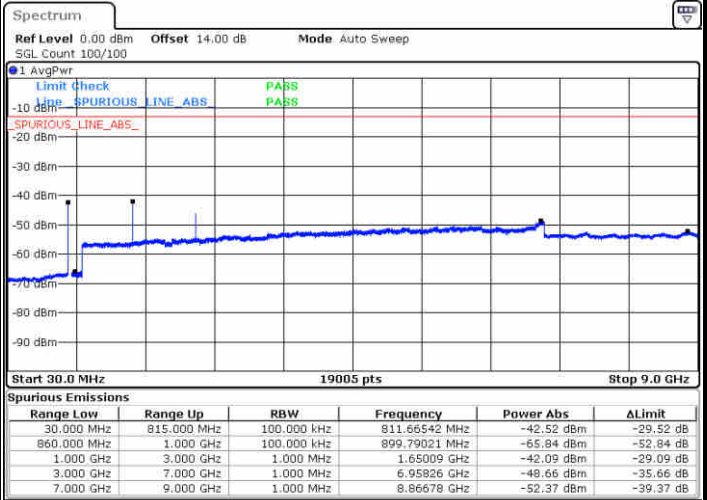

Date: 27.DEC.2017 15:48:42

LTE Band 26 / 10MHz

Middle Channel / QPSK

Middle Channel / 16QAM

Date: 27.DEC.2017 15:50:19

Date: 27.DEC.2017 15:51:15

Highest Channel / QPSK

Highest Channel / 16QAM

Date: 27.DEC.2017 15:57:27

Date: 27.DEC.2017 15:58:23

LTE Band 26 / 15MHz

Lowest Channel / QPSK

Lowest Channel / 16QAM

Date: 27.DEC.2017 16:04:43

Date: 27.DEC.2017 16:05:39

Middle Channel / QPSK

Middle Channel / 16QAM

Date: 27.DEC.2017 16:07:15

Date: 27.DEC.2017 16:08:12

LTE Band 26 / 1.4MHz

Lowest Channel / 64QAM

Middle Channel / 64QAM

Date: 2, JAN. 2018 12:56:28

Date: 4, JAN. 2018 13:36:45

Highest Channel / 64QAM

Date: 4, JAN. 2018 13:36:08

LTE Band 26 / 3MHz

Lowest Channel / 64QAM

Date: 2.JAN.2018 10:38:14

Middle Channel / 64QAM

Date: 2.JAN.2018 10:39:29

Highest Channel / 64QAM