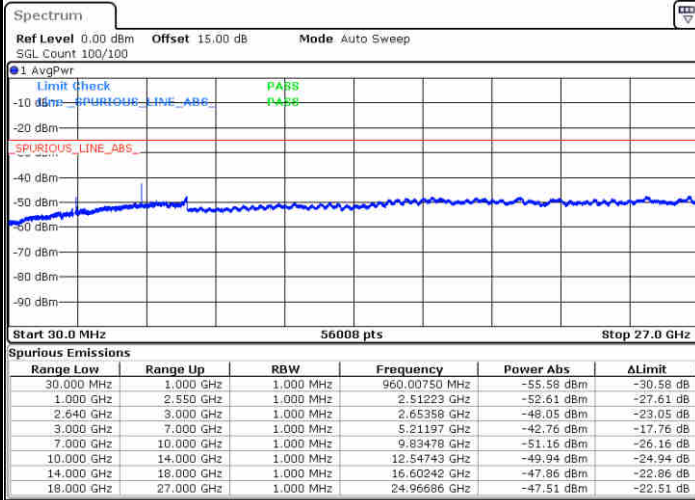

Middle Channel / 16QAM

Date: 29.DEC.2017 08:25:41

Date: 29.DEC.2017 08:26:37

LTE Band 38 / 15MHz

Highest Channel / QPSK

Date: 29.DEC.2017 08:32:51

Highest Channel / 16QAM

Date: 29.DEC.2017 08:33:48

LTE Band 38 / 20MHz

Lowest Channel / QPSK

Date: 29.DEC.2017 08:40:01

Lowest Channel / 16QAM

Date: 29.DEC.2017 08:40:57

LTE Band 38 / 20MHz

Middle Channel / QPSK

Middle Channel / 16QAM