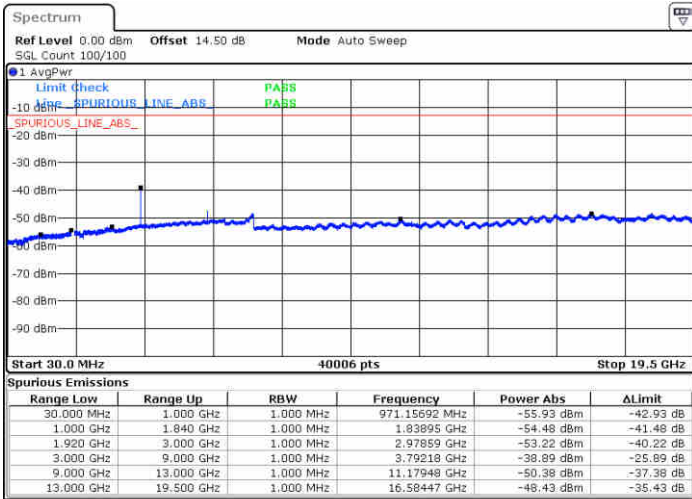

Date: 29.DEC.2017 18:57:35

Date: 29.DEC.2017 18:58:50

Highest Channel / 64QAM

Date: 29.DEC.2017 19:02:24

LTE Band 25 / 10MHz

Lowest Channel / 64QAM

Middle Channel / 64QAM

Date: 29.DEC.2017 19:03:39

Date: 29.DEC.2017 19:04:54

Highest Channel / 64QAM

Date: 29.DEC.2017 19:08:28

LTE Band 25 / 20MHz

Lowest Channel / 64QAM

Middle Channel / 64QAM

Date: 29.DEC.2017 19:15:49

Date: 29.DEC.2017 19:17:04

Highest Channel / 64QAM

Date: 29.DEC.2017 19:20:38

LTE Band 26 / 1.4MHz

Lowest Channel / QPSK

Lowest Channel / 16QAM

Date: 27.DEC.2017 14:45:09

Date: 27.DEC.2017 14:46:05

Middle Channel / QPSK