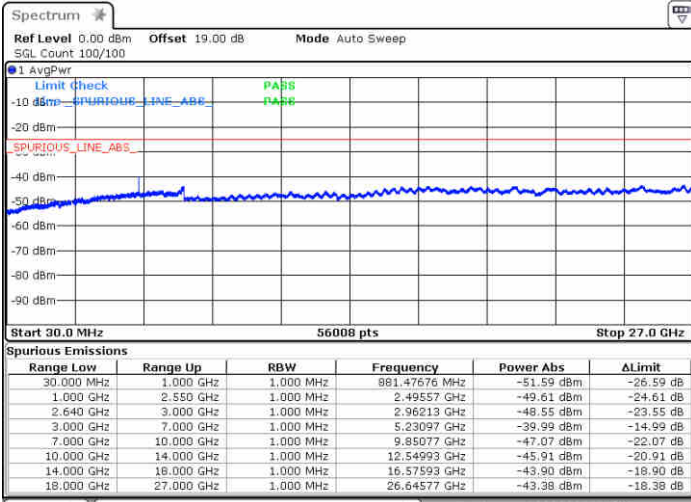

LTE Band 38 / 20MHz

Lowest Channel / QPSK

Date: 29.DEC.2017 08:40:01

Lowest Channel / 16QAM

Date: 29.DEC.2017 08:40:57

LTE Band 38 / 20MHz

Middle Channel / QPSK

Middle Channel / 16QAM

Date: 29.DEC.2017 08:42:34

Date: 29.DEC.2017 08:43:31

Highest Channel / QPSK

Highest Channel / 16QAM

Date: 29.DEC.2017 08:49:45

Date: 29.DEC.2017 08:50:41

LTE Band 38 / 5MHz

Lowest Channel / 64QAM

Middle Channel / 64QAM

Date: 29.DEC.2017 13:59:04

Date: 29.DEC.2017 14:37:44

Highest Channel / 64QAM

Date: 29.DEC.2017 14:09:43

LTE Band 38 / 10MHz

Lowest Channel / 64QAM

Middle Channel / 64QAM