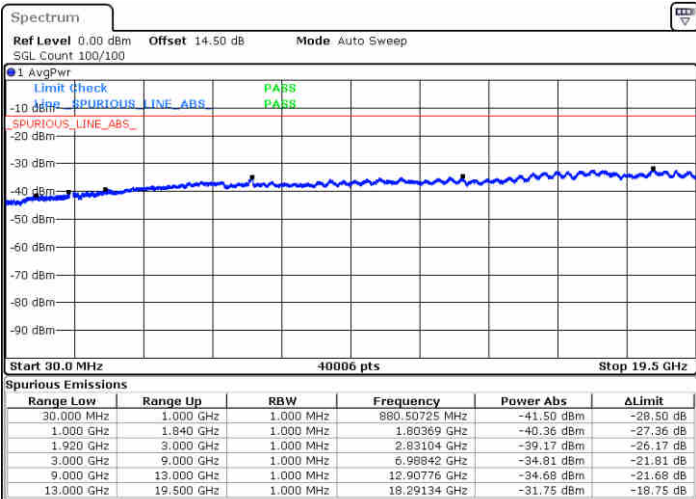

Middle Channel / 16QAM

Date: 25.DEC.2017 22:07:00

Date: 25.DEC.2017 22:07:56

Highest Channel / QPSK

Highest Channel / 16QAM

Date: 25.DEC.2017 22:14:09

Date: 25.DEC.2017 22:15:04

LTE Band 25 / 1.4MHz

Lowest Channel / 64QAM

Middle Channel / 64QAM

Date: 29.DEC.2017 17:21:32

Date: 29.DEC.2017 17:22:47

Highest Channel / 64QAM

Date: 29.DEC.2017 17:26:21

LTE Band 25 / 3MHz

Lowest Channel / 64QAM