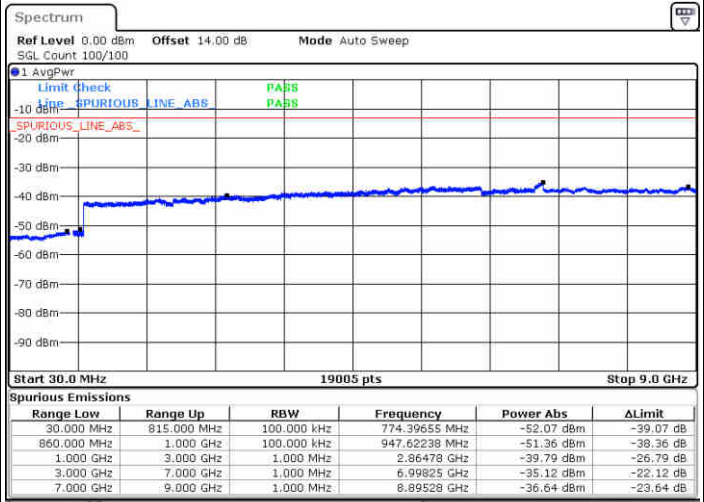

Highest Channel / 64QAM

Date: 29.DEC.2017 19:20:38

LTE Band 26 / 1.4MHz

Lowest Channel / QPSK

Lowest Channel / 16QAM

Date: 27.DEC.2017 14:45:09

Date: 27.DEC.2017 14:46:05

Middle Channel / QPSK

Middle Channel / 16QAM

Date: 27.DEC.2017 14:47:42

Date: 27.DEC.2017 14:48:38

LTE Band 26 / 1.4MHz

Highest Channel / QPSK

Date: 27.DEC.2017 15:04:10

Highest Channel / 16QAM

Date: 26.DEC.2017 08:51:26

LTE Band 26 / 3MHz

Lowest Channel / QPSK

Date: 27.DEC.2017 15:14:05

Lowest Channel / 16QAM

Date: 27.DEC.2017 15:15:01

LTE Band 26 / 3MHz

Middle Channel / QPSK

Middle Channel / 16QAM