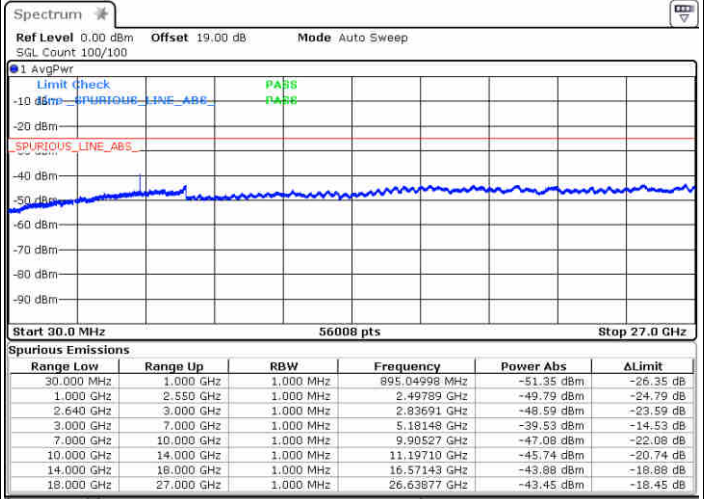

Date: 29.DEC.2017 08:42:34

Date: 29.DEC.2017 08:43:31

Highest Channel / QPSK

Highest Channel / 16QAM

Date: 29.DEC.2017 08:49:45

Date: 29.DEC.2017 08:50:41

LTE Band 38 / 5MHz

Lowest Channel / 64QAM

Middle Channel / 64QAM

Date: 29.DEC.2017 13:59:04

Date: 29.DEC.2017 14:37:44

Highest Channel / 64QAM

Date: 29.DEC.2017 14:09:43

LTE Band 38 / 10MHz

Lowest Channel / 64QAM

Middle Channel / 64QAM

Date: 29.DEC.2017 14:12:43

Date: 29.DEC.2017 14:14:02

Highest Channel / 64QAM

Date: 29.DEC.2017 14:15:52

LTE Band 38 / 15MHz

Lowest Channel / 64QAM

Middle Channel / 64QAM

Date: 29.DEC.2017 14:25:31