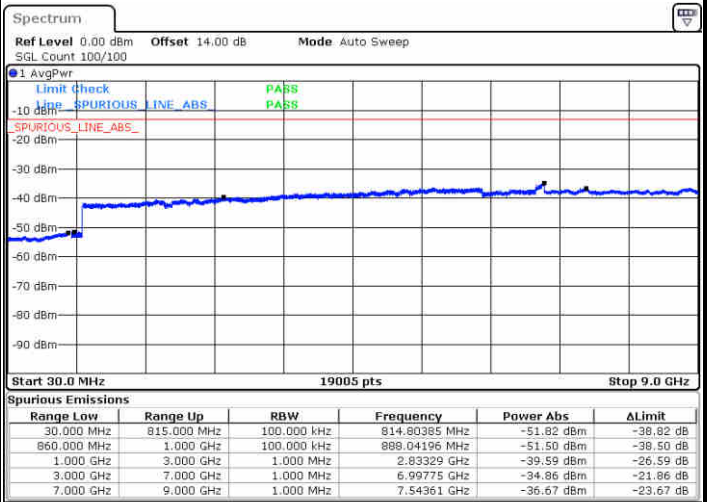

Lowest Channel / 16QAM

Date: 27.DEC.2017 15:30:56

Date: 27.DEC.2017 15:31:52

Middle Channel / QPSK

Middle Channel / 16QAM

Date: 27.DEC.2017 15:33:29

Date: 27.DEC.2017 15:34:25

LTE Band 26 / 5MHz

Highest Channel / QPSK

Date: 27.DEC.2017 15:40:37

Highest Channel / 16QAM

Date: 27.DEC.2017 15:41:33

LTE Band 26 / 10MHz

Lowest Channel / QPSK

Date: 27.DEC.2017 15:47:46

Lowest Channel / 16QAM

Date: 27.DEC.2017 15:48:42

LTE Band 26 / 10MHz

Middle Channel / QPSK

Middle Channel / 16QAM

Date: 27.DEC.2017 15:50:19

Date: 27.DEC.2017 15:51:15

Highest Channel / QPSK

Highest Channel / 16QAM