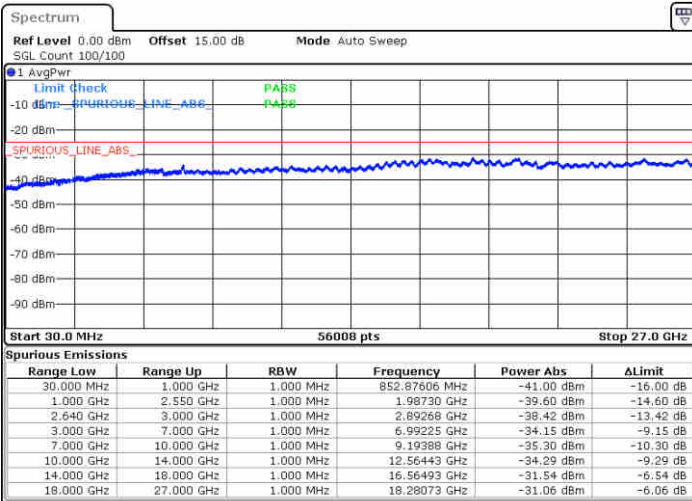

Lowest Channel / 64QAM

Middle Channel / 64QAM

Date: 2.JAN.2018 11:08:22

Date: 2.JAN.2018 11:09:36

Highest Channel / 64QAM

Date: 2.JAN.2018 11:13:06

LTE Band 38 / 5MHz

Lowest Channel / QPSK

Lowest Channel / 16QAM

Date: 29.DEC.2017 07:49:17

Date: 29.DEC.2017 07:50:13

Middle Channel / QPSK

Middle Channel / 16QAM

Date: 29.DEC.2017 07:51:50

Date: 29.DEC.2017 07:52:46

LTE Band 38 / 5MHz

Highest Channel / QPSK

Date: 29.DEC.2017 07:59:01

Highest Channel / 16QAM

Date: 29.DEC.2017 07:59:57

LTE Band 38 / 10MHz

Lowest Channel / QPSK

Date: 29.DEC.2017 08:06:13

Lowest Channel / 16QAM