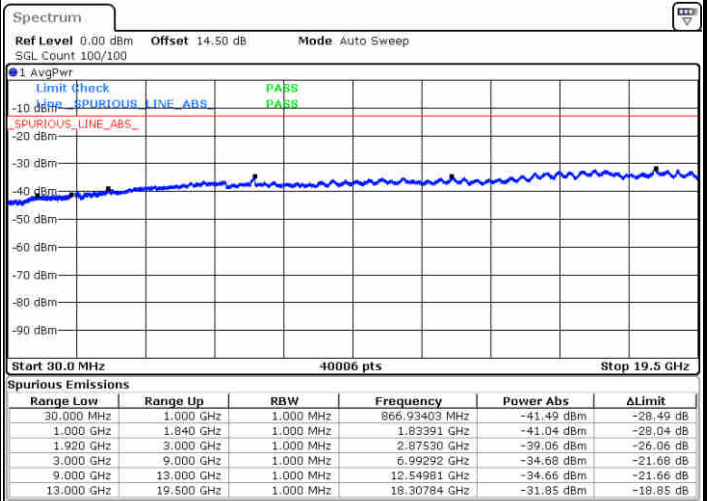

Lowest Channel / 16QAM

Date: 25.DEC.2017 21:40:58

LTE Band 25 / 10MHz

Middle Channel / QPSK

Middle Channel / 16QAM

Date: 25.DEC.2017 21:42:34

Date: 25.DEC.2017 21:43:30

Highest Channel / QPSK

Highest Channel / 16QAM

Date: 25.DEC.2017 21:49:42

Date: 25.DEC.2017 21:50:38

LTE Band 25 / 15MHz

Lowest Channel / QPSK

Lowest Channel / 16QAM

Date: 25.DEC.2017 21:52:14

Date: 25.DEC.2017 21:53:10