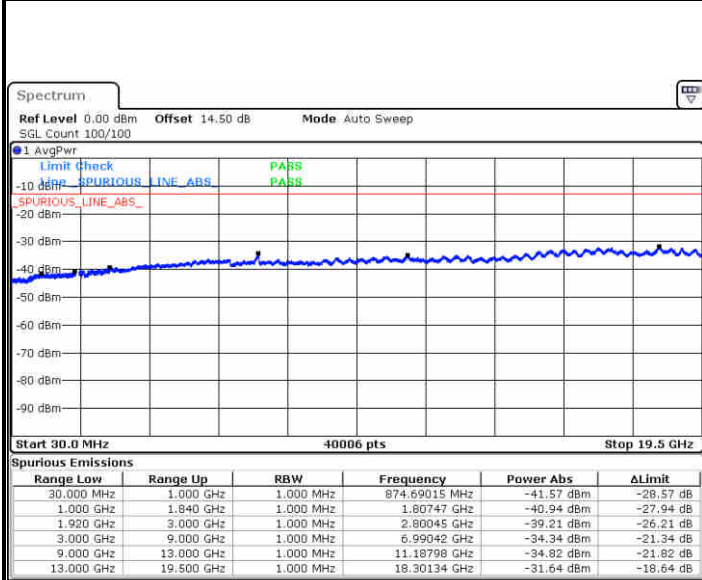

LTE Band 25 / 5MHz

Highest Channel / QPSK

Date: 25.DEC.2017 21:37:30

Highest Channel / 16QAM

Date: 25.DEC.2017 21:38:26

LTE Band 25 / 10MHz

Lowest Channel / QPSK

Date: 25.DEC.2017 21:40:02

Lowest Channel / 16QAM

Date: 25.DEC.2017 21:40:58

LTE Band 25 / 10MHz

Middle Channel / QPSK

Middle Channel / 16QAM

Date: 25.DEC.2017 21:42:34

Date: 25.DEC.2017 21:43:30

Highest Channel / QPSK

Highest Channel / 16QAM

Date: 25.DEC.2017 21:49:42

Date: 25.DEC.2017 21:50:38

LTE Band 25 / 15MHz

Lowest Channel / QPSK

Lowest Channel / 16QAM

Date: 25.DEC.2017 21:52:14

Date: 25.DEC.2017 21:53:10