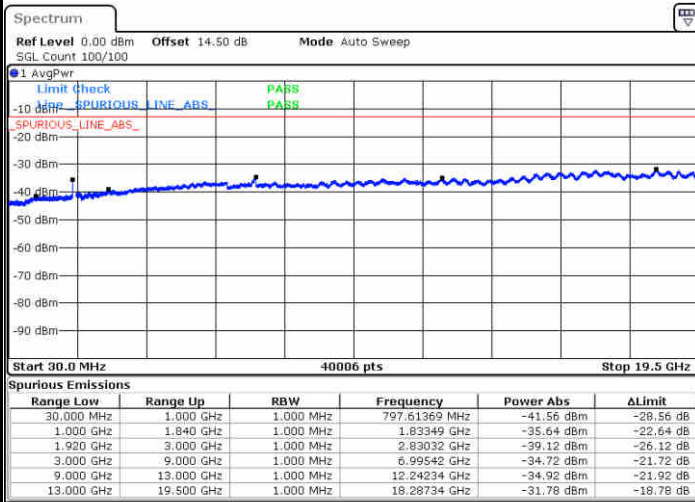

Highest Channel / 16QAM

Date: 25.DEC.2017 21:49:42

Date: 25.DEC.2017 21:50:38

LTE Band 25 / 15MHz

Lowest Channel / QPSK

Lowest Channel / 16QAM

Date: 25.DEC.2017 21:52:14

Date: 25.DEC.2017 21:53:10

Middle Channel / QPSK

Middle Channel / 16QAM

Date: 25.DEC.2017 21:54:47

Date: 25.DEC.2017 21:55:42

LTE Band 25 / 15MHz

Highest Channel / QPSK

Date: 25.DEC.2017 22:01:55

Highest Channel / 16QAM

Date: 25.DEC.2017 22:02:51

LTE Band 25 / 20MHz

Lowest Channel / QPSK

Date: 25.DEC.2017 22:04:27

Lowest Channel / 16QAM

Date: 25.DEC.2017 22:05:23

LTE Band 25 / 20MHz

Middle Channel / QPSK