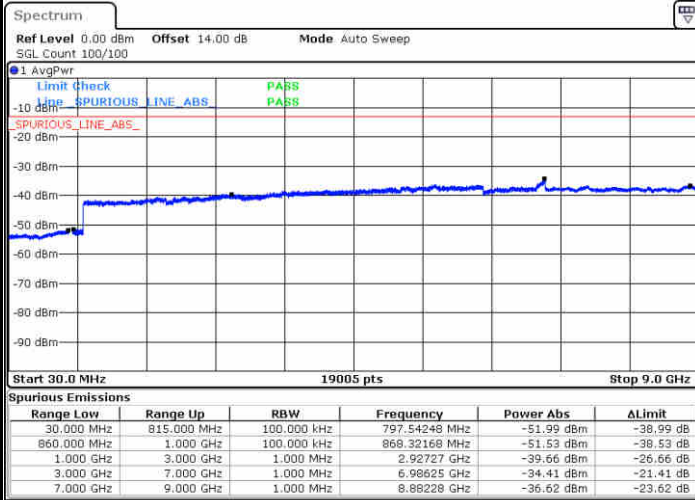

Date: 27.DEC.2017 15:16:38

Date: 27.DEC.2017 15:17:24

Highest Channel / QPSK

Highest Channel / 16QAM

Date: 27.DEC.2017 15:23:47

Date: 27.DEC.2017 15:24:43

LTE Band 26 / 5MHz

Lowest Channel / QPSK

Lowest Channel / 16QAM

Date: 27.DEC.2017 15:30:56

Date: 27.DEC.2017 15:31:52

Middle Channel / QPSK

Middle Channel / 16QAM

Date: 27.DEC.2017 15:33:29

Date: 27.DEC.2017 15:34:25

LTE Band 26 / 5MHz