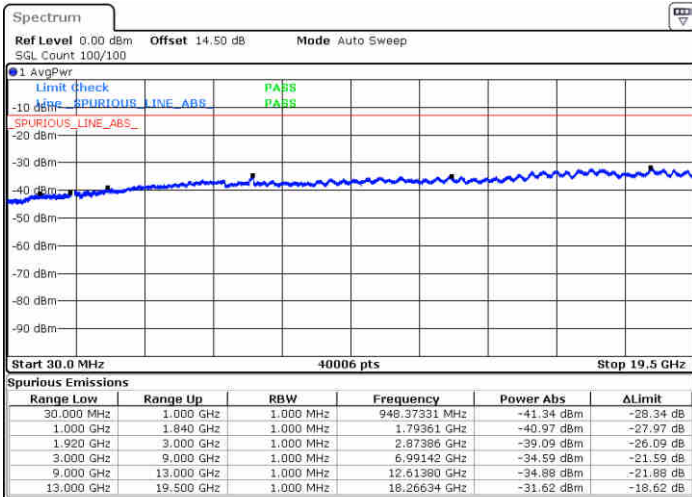

Middle Channel / 64QAM

Date: 29-DEC-2017 17:27:36

Date: 29-DEC-2017 17:28:52

Highest Channel / 64QAM

Date: 29-DEC-2017 17:32:25

LTE Band 25 / 5MHz

Lowest Channel / 64QAM

Middle Channel / 64QAM

Date: 29.DEC.2017 18:57:35

Date: 29.DEC.2017 18:58:50

Highest Channel / 64QAM

Date: 29.DEC.2017 19:02:24

LTE Band 25 / 10MHz

Lowest Channel / 64QAM

Middle Channel / 64QAM

Date: 29.DEC.2017 19:03:39