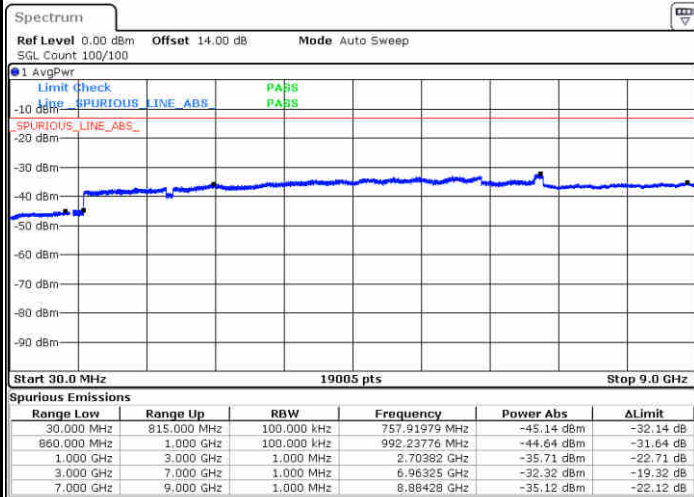

Highest Channel / 64QAM

Date: 4, JAN. 2018 13:36:08

LTE Band 26 / 3MHz

Lowest Channel / 64QAM

Date: 2.JAN.2018 10:38:14

Middle Channel / 64QAM

Date: 2.JAN.2018 10:39:29

Highest Channel / 64QAM

Date: 2.JAN.2018 10:43:00

LTE Band 26 / 5MHz

Lowest Channel / 64QAM

Middle Channel / 64QAM

Date: 2.JAN.2018 10:51:49

Date: 2.JAN.2018 10:53:03

Highest Channel / 64QAM

Date: 2.JAN.2018 10:56:34

LTE Band 26 / 10MHz

Lowest Channel / 64QAM

Middle Channel / 64QAM

Date: 2.JAN.2018 11:00:05

Date: 2.JAN.2018 11:01:19

Highest Channel / 64QAM

Date: 2.JAN.2018 11:04:50

LTE Band 26 / 15MHz