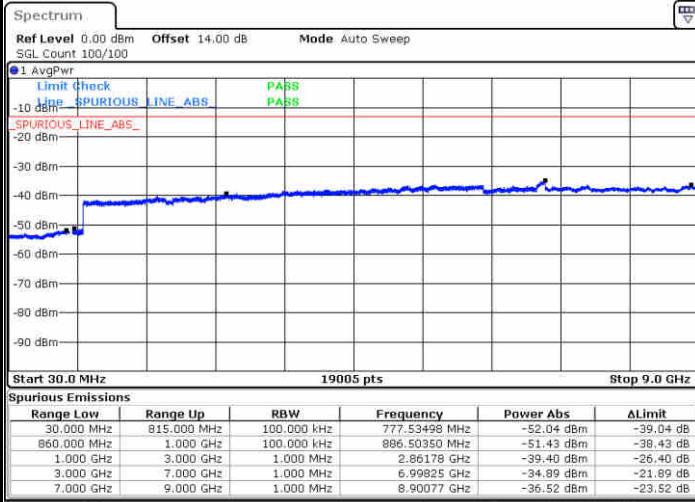

Date: 27.DEC.2017 15:16:38

Date: 27.DEC.2017 15:17:24

Highest Channel / QPSK

Highest Channel / 16QAM

Date: 27.DEC.2017 15:23:47

Date: 27.DEC.2017 15:24:43

LTE Band 26 / 5MHz

Lowest Channel / QPSK

Lowest Channel / 16QAM

Date: 27.DEC.2017 15:30:56

Date: 27.DEC.2017 15:31:52

Middle Channel / QPSK

Middle Channel / 16QAM

Date: 27.DEC.2017 15:33:29

Date: 27.DEC.2017 15:34:25

LTE Band 26 / 5MHz

Highest Channel / QPSK

Date: 27.DEC.2017 15:40:37

Highest Channel / 16QAM

Date: 27.DEC.2017 15:41:33

LTE Band 26 / 10MHz

Lowest Channel / QPSK

Date: 27.DEC.2017 15:47:46

Lowest Channel / 16QAM

Date: 27.DEC.2017 15:48:42

LTE Band 26 / 10MHz

Middle Channel / QPSK

Middle Channel / 16QAM

Date: 27.DEC.2017 15:50:19

Date: 27.DEC.2017 15:51:15

Highest Channel / QPSK

Highest Channel / 16QAM