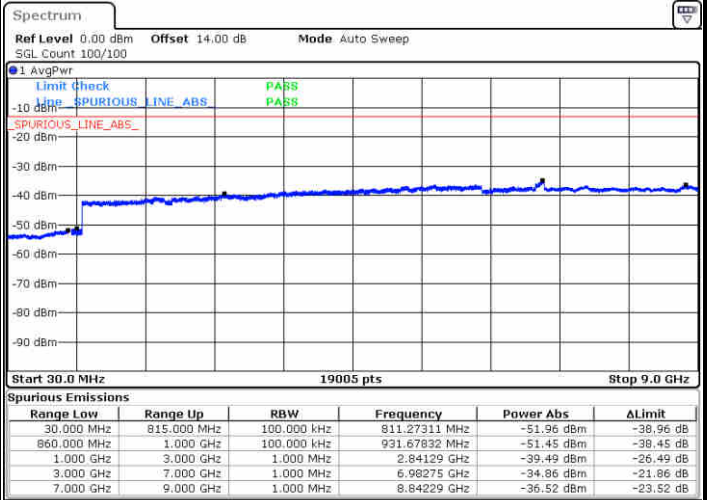

Date: 29.DEC.2017 19:04:54

Highest Channel / 64QAM

Date: 29.DEC.2017 19:08:28

LTE Band 25 / 20MHz

Lowest Channel / 64QAM

Middle Channel / 64QAM

Date: 29.DEC.2017 19:15:49

Date: 29.DEC.2017 19:17:04

Highest Channel / 64QAM

Date: 29.DEC.2017 19:20:38

LTE Band 26 / 1.4MHz

Lowest Channel / QPSK

Lowest Channel / 16QAM

Date: 27.DEC.2017 14:45:09

Date: 27.DEC.2017 14:46:05

Middle Channel / QPSK

Middle Channel / 16QAM

Date: 27.DEC.2017 14:47:42

Date: 27.DEC.2017 14:48:38

LTE Band 26 / 1.4MHz

Highest Channel / QPSK

Date: 27.DEC.2017 15:04:10

Highest Channel / 16QAM

Date: 26.DEC.2017 08:51:26