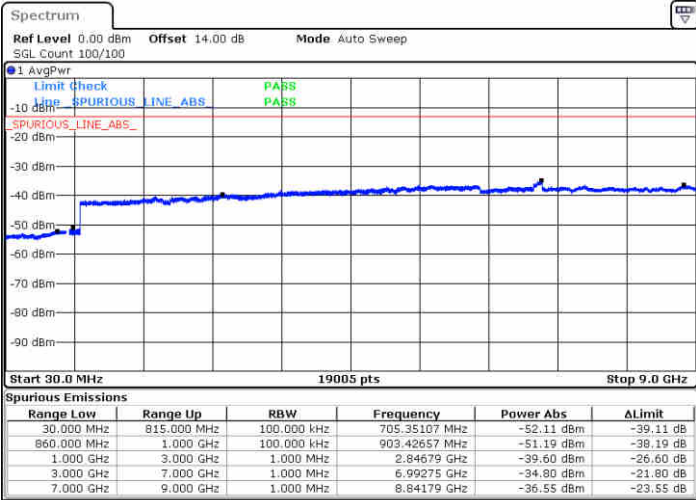

Middle Channel / 16QAM

Date: 27.DEC.2017 14:47:42

Date: 27.DEC.2017 14:48:38

LTE Band 26 / 1.4MHz

Highest Channel / QPSK

Date: 27.DEC.2017 15:04:10

Highest Channel / 16QAM

Date: 26.DEC.2017 08:51:26

LTE Band 26 / 3MHz

Lowest Channel / QPSK

Date: 27.DEC.2017 15:14:05

Lowest Channel / 16QAM

Date: 27.DEC.2017 15:15:01

LTE Band 26 / 3MHz

Middle Channel / QPSK

Middle Channel / 16QAM

Date: 27.DEC.2017 15:16:38

Date: 27.DEC.2017 15:17:24

Highest Channel / QPSK

Highest Channel / 16QAM

Date: 27.DEC.2017 15:23:47

Date: 27.DEC.2017 15:24:43

LTE Band 26 / 5MHz

Lowest Channel / QPSK