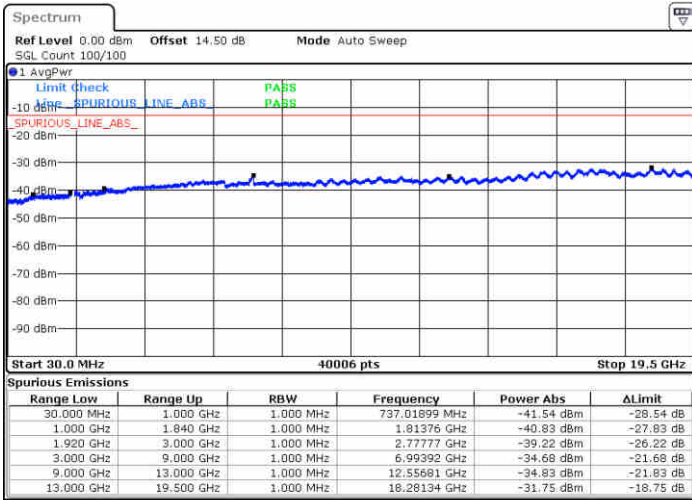

Middle Channel / 64QAM

Date: 29-DEC-2017 17:27:36

Date: 29-DEC-2017 17:28:52

Highest Channel / 64QAM

Date: 29-DEC-2017 17:32:25

LTE Band 25 / 5MHz

Lowest Channel / 64QAM

Middle Channel / 64QAM

Date: 29.DEC.2017 18:57:35

Date: 29.DEC.2017 18:58:50

Highest Channel / 64QAM

Date: 29.DEC.2017 19:02:24

LTE Band 25 / 10MHz

Lowest Channel / 64QAM

Middle Channel / 64QAM

Date: 29.DEC.2017 19:03:39