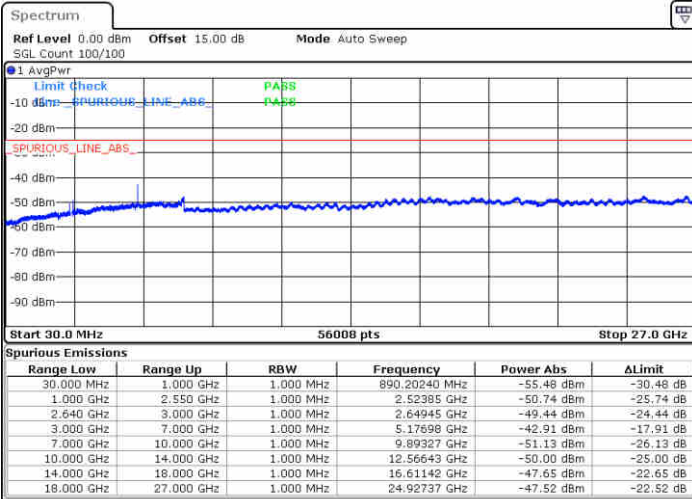

Date: 29.DEC.2017 08:07:09

LTE Band 38 / 10MHz

Middle Channel / QPSK

Middle Channel / 16QAM

Date: 29.DEC.2017 08:08:46

Date: 29.DEC.2017 08:09:42

Highest Channel / QPSK

Highest Channel / 16QAM

Date: 29.DEC.2017 08:15:57

Date: 29.DEC.2017 08:16:53

LTE Band 38 / 15MHz

Lowest Channel / QPSK

Lowest Channel / 16QAM

Date: 29.DEC.2017 08:23:07

Date: 29.DEC.2017 08:24:04

Middle Channel / QPSK

Middle Channel / 16QAM

Date: 29.DEC.2017 08:25:41

Date: 29.DEC.2017 08:26:37

LTE Band 38 / 15MHz

Highest Channel / QPSK

Date: 29.DEC.2017 08:32:51

Highest Channel / 16QAM

Date: 29.DEC.2017 08:33:48