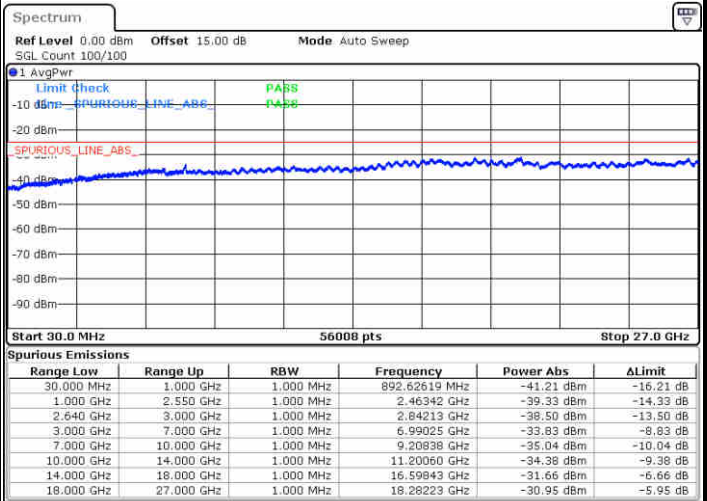

Lowest Channel / 64QAM

Middle Channel / 64QAM

Date: 2.JAN.2018 11:08:22

Date: 2.JAN.2018 11:09:36

Highest Channel / 64QAM

Date: 2.JAN.2018 11:13:06

LTE Band 38 / 5MHz

Lowest Channel / QPSK

Lowest Channel / 16QAM

Date: 29.DEC.2017 07:49:17

Date: 29.DEC.2017 07:50:13

Middle Channel / QPSK

Middle Channel / 16QAM

Date: 29.DEC.2017 07:51:50

Date: 29.DEC.2017 07:52:46

LTE Band 38 / 5MHz

Highest Channel / QPSK

Date: 29.DEC.2017 07:59:01

Highest Channel / 16QAM

Date: 29.DEC.2017 07:59:57

LTE Band 38 / 10MHz

Lowest Channel / QPSK

Date: 29.DEC.2017 08:06:13

Lowest Channel / 16QAM