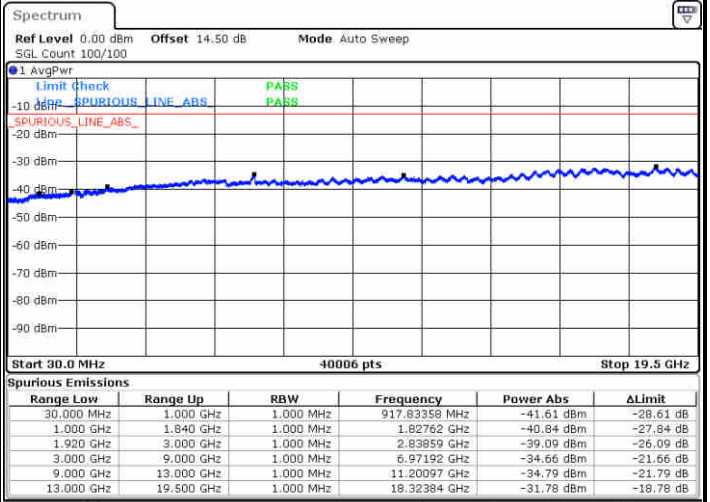

Highest Channel / 16QAM

Date: 25.DEC.2017 21:49:42

Date: 25.DEC.2017 21:50:38

LTE Band 25 / 15MHz

Lowest Channel / QPSK

Lowest Channel / 16QAM

Date: 25.DEC.2017 21:52:14

Date: 25.DEC.2017 21:53:10

Middle Channel / QPSK

Middle Channel / 16QAM

Date: 25.DEC.2017 21:54:47

Date: 25.DEC.2017 21:55:42

LTE Band 25 / 15MHz

Highest Channel / QPSK

Date: 25.DEC.2017 22:01:55

Highest Channel / 16QAM

Date: 25.DEC.2017 22:02:51

LTE Band 25 / 20MHz

Lowest Channel / QPSK

Date: 25.DEC.2017 22:04:27

Lowest Channel / 16QAM

Date: 25.DEC.2017 22:05:23

LTE Band 25 / 20MHz

Middle Channel / QPSK

Middle Channel / 16QAM

Date: 25.DEC.2017 22:07:00

Date: 25.DEC.2017 22:07:56

Highest Channel / QPSK

Highest Channel / 16QAM

Date: 25.DEC.2017 22:14:09

Date: 25.DEC.2017 22:15:04

LTE Band 25 / 1.4MHz