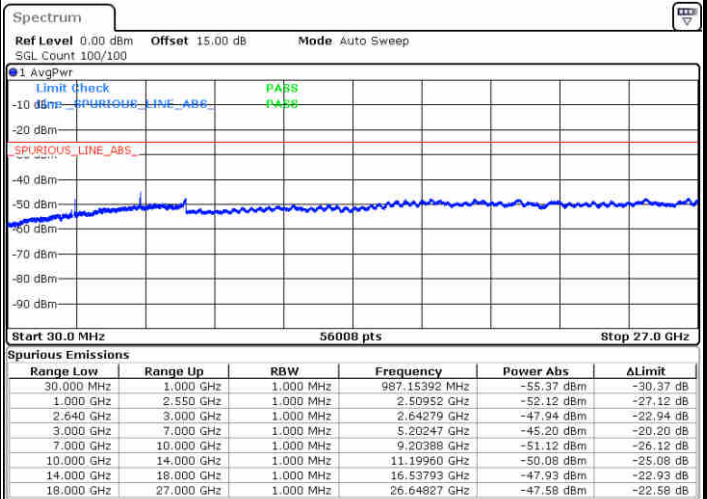

Middle Channel / 16QAM

Date: 29.DEC.2017 08:25:41

Date: 29.DEC.2017 08:26:37

LTE Band 38 / 15MHz

Highest Channel / QPSK

Date: 29.DEC.2017 08:32:51

Highest Channel / 16QAM

Date: 29.DEC.2017 08:33:48

LTE Band 38 / 20MHz

Lowest Channel / QPSK

Date: 29.DEC.2017 08:40:01

Lowest Channel / 16QAM

Date: 29.DEC.2017 08:40:57

LTE Band 38 / 20MHz

Middle Channel / QPSK

Middle Channel / 16QAM

Date: 29.DEC.2017 08:42:34

Date: 29.DEC.2017 08:43:31

Highest Channel / QPSK

Highest Channel / 16QAM

Date: 29.DEC.2017 08:49:45

Date: 29.DEC.2017 08:50:41

LTE Band 38 / 5MHz

Lowest Channel / 64QAM