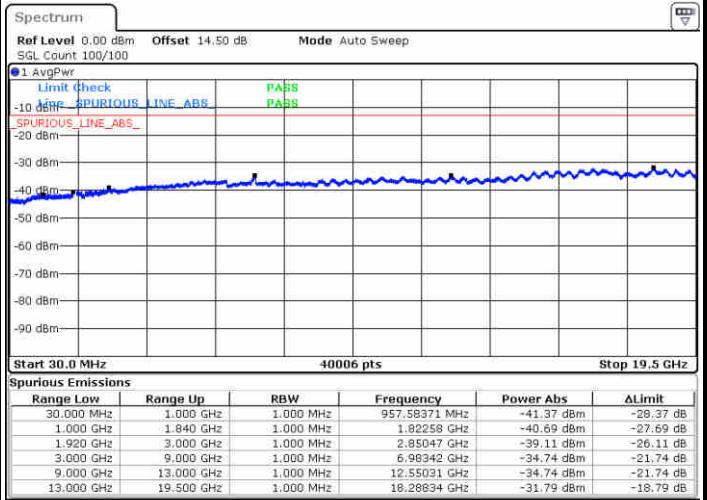

Middle Channel / 64QAM

Date: 29-DEC-2017 17:27:36

Date: 29-DEC-2017 17:28:52

Highest Channel / 64QAM

Date: 29-DEC-2017 17:32:25

LTE Band 25 / 5MHz

Lowest Channel / 64QAM

Middle Channel / 64QAM

Date: 29.DEC.2017 18:57:35

Date: 29.DEC.2017 18:58:50

Highest Channel / 64QAM

Date: 29.DEC.2017 19:02:24

LTE Band 25 / 10MHz

Lowest Channel / 64QAM

Middle Channel / 64QAM

Date: 29.DEC.2017 19:03:39