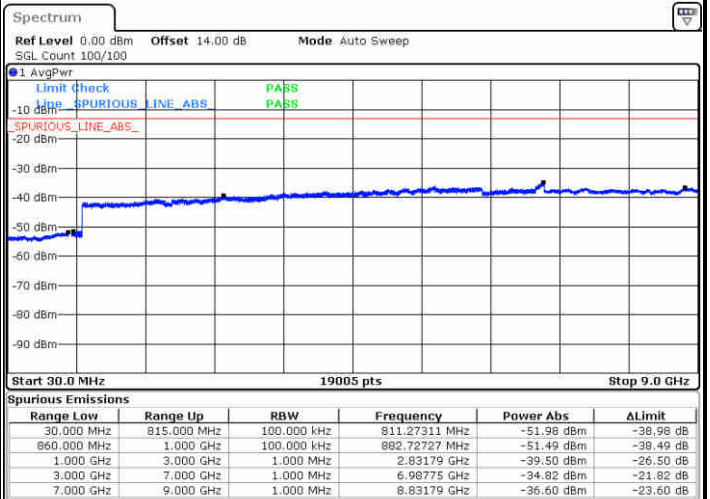

Date: 27.DEC.2017 15:16:38

Date: 27.DEC.2017 15:17:24

Highest Channel / QPSK

Highest Channel / 16QAM

Date: 27.DEC.2017 15:23:47

Date: 27.DEC.2017 15:24:43

LTE Band 26 / 5MHz

Lowest Channel / QPSK

Lowest Channel / 16QAM

Date: 27.DEC.2017 15:30:56

Date: 27.DEC.2017 15:31:52

Middle Channel / QPSK

Middle Channel / 16QAM

Date: 27.DEC.2017 15:33:29

Date: 27.DEC.2017 15:34:25

LTE Band 26 / 5MHz

Highest Channel / QPSK

Date: 27.DEC.2017 15:40:37

Highest Channel / 16QAM

Date: 27.DEC.2017 15:41:33

LTE Band 26 / 10MHz

Lowest Channel / QPSK

Date: 27.DEC.2017 15:47:46

Lowest Channel / 16QAM

Date: 27.DEC.2017 15:48:42

LTE Band 26 / 10MHz

Middle Channel / QPSK

Middle Channel / 16QAM

Date: 27.DEC.2017 15:50:19

Date: 27.DEC.2017 15:51:15

Highest Channel / QPSK

Highest Channel / 16QAM