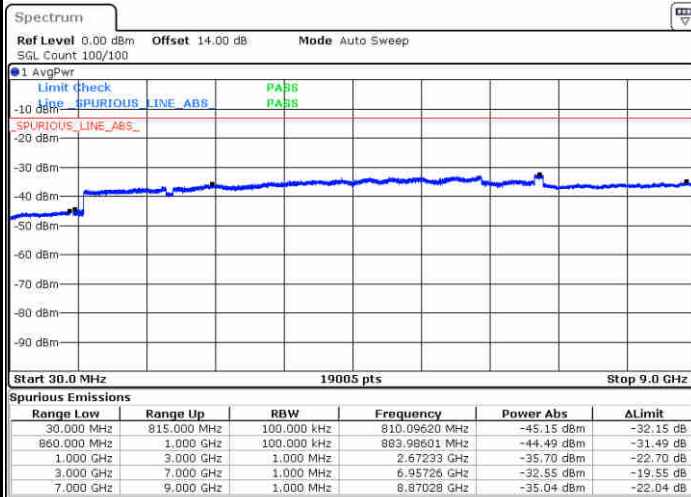

Middle Channel / 16QAM

Date: 27.DEC.2017 16:07:15

Date: 27.DEC.2017 16:08:12

LTE Band 26 / 1.4MHz

Lowest Channel / 64QAM

Middle Channel / 64QAM

Date: 2, JAN. 2018 12:56:28

Date: 4, JAN. 2018 13:36:45

Highest Channel / 64QAM

Date: 4, JAN. 2018 13:36:08

LTE Band 26 / 3MHz

Lowest Channel / 64QAM

Date: 2.JAN.2018 10:38:14

Middle Channel / 64QAM

Date: 2.JAN.2018 10:39:29

Highest Channel / 64QAM

Date: 2.JAN.2018 10:43:00

LTE Band 26 / 5MHz

Lowest Channel / 64QAM

Middle Channel / 64QAM

Date: 2.JAN.2018 10:51:49

Date: 2.JAN.2018 10:53:03

Highest Channel / 64QAM

Date: 2.JAN.2018 10:56:34