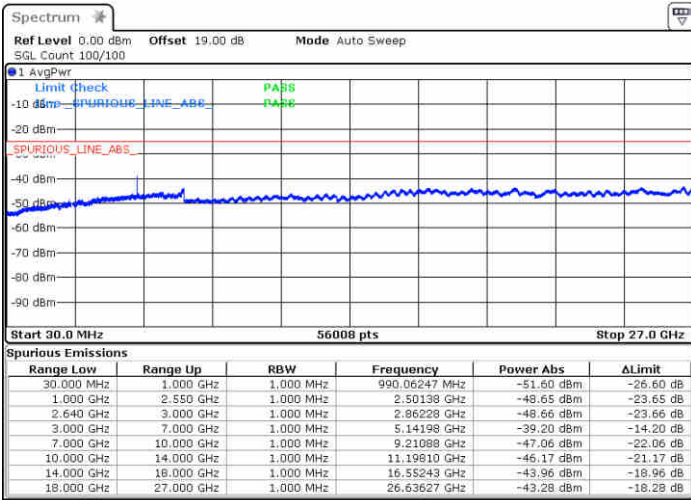

Middle Channel / 64QAM

Date: 29.DEC.2017 13:59:04

Date: 29.DEC.2017 14:37:44

Highest Channel / 64QAM

Date: 29.DEC.2017 14:09:43

LTE Band 38 / 10MHz

Lowest Channel / 64QAM

Middle Channel / 64QAM

Date: 29.DEC.2017 14:12:43

Date: 29.DEC.2017 14:14:02

Highest Channel / 64QAM

Date: 29.DEC.2017 14:15:52

LTE Band 38 / 15MHz

Lowest Channel / 64QAM

Middle Channel / 64QAM

Date: 29.DEC.2017 14:25:31

Date: 29.DEC.2017 14:26:44

Highest Channel / 64QAM

Date: 29.DEC.2017 13:27:53