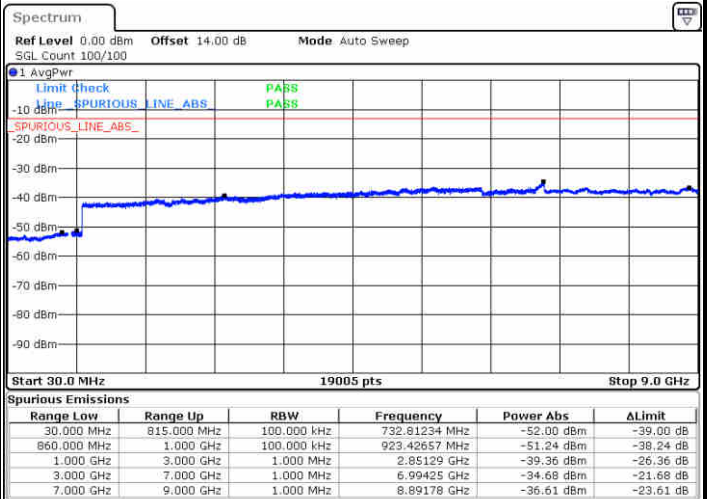

Date: 29.DEC.2017 19:04:54

Highest Channel / 64QAM

Date: 29.DEC.2017 19:08:28

LTE Band 25 / 20MHz

Lowest Channel / 64QAM

Middle Channel / 64QAM

Date: 29.DEC.2017 19:15:49

Date: 29.DEC.2017 19:17:04

Highest Channel / 64QAM

Date: 29.DEC.2017 19:20:38

LTE Band 26 / 1.4MHz

Lowest Channel / QPSK

Lowest Channel / 16QAM

Date: 27.DEC.2017 14:45:09

Date: 27.DEC.2017 14:46:05

Middle Channel / QPSK

Middle Channel / 16QAM

Date: 27.DEC.2017 14:47:42

Date: 27.DEC.2017 14:48:38

LTE Band 26 / 1.4MHz

Highest Channel / QPSK

Date: 27.DEC.2017 15:04:10

Highest Channel / 16QAM

Date: 26.DEC.2017 08:51:26