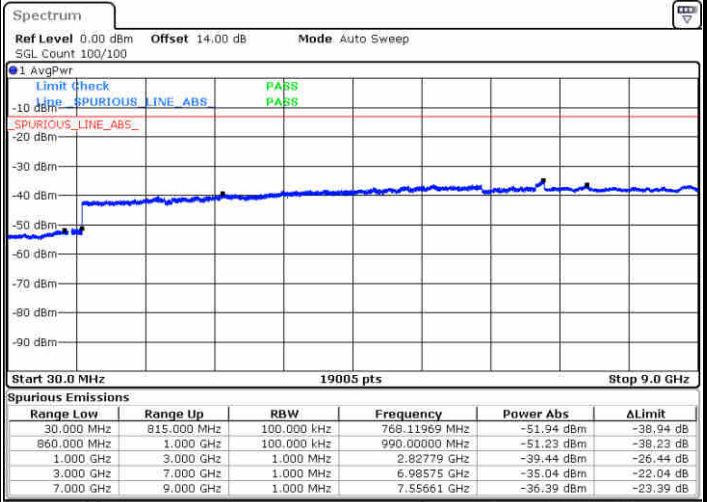

Date: 27.DEC.2017 15:16:38

Date: 27.DEC.2017 15:17:24

Highest Channel / QPSK

Highest Channel / 16QAM

Date: 27.DEC.2017 15:23:47

Date: 27.DEC.2017 15:24:43

LTE Band 26 / 5MHz

Lowest Channel / QPSK

Lowest Channel / 16QAM

Date: 27.DEC.2017 15:30:56

Date: 27.DEC.2017 15:31:52

Middle Channel / QPSK

Middle Channel / 16QAM

Date: 27.DEC.2017 15:33:29

Date: 27.DEC.2017 15:34:25

LTE Band 26 / 5MHz

Highest Channel / QPSK

Date: 27.DEC.2017 15:40:37

Highest Channel / 16QAM

Date: 27.DEC.2017 15:41:33

LTE Band 26 / 10MHz

Lowest Channel / QPSK

Date: 27.DEC.2017 15:47:46

Lowest Channel / 16QAM

Date: 27.DEC.2017 15:48:42

LTE Band 26 / 10MHz

Middle Channel / QPSK

Middle Channel / 16QAM

Date: 27.DEC.2017 15:50:19

Date: 27.DEC.2017 15:51:15

Highest Channel / QPSK

Highest Channel / 16QAM