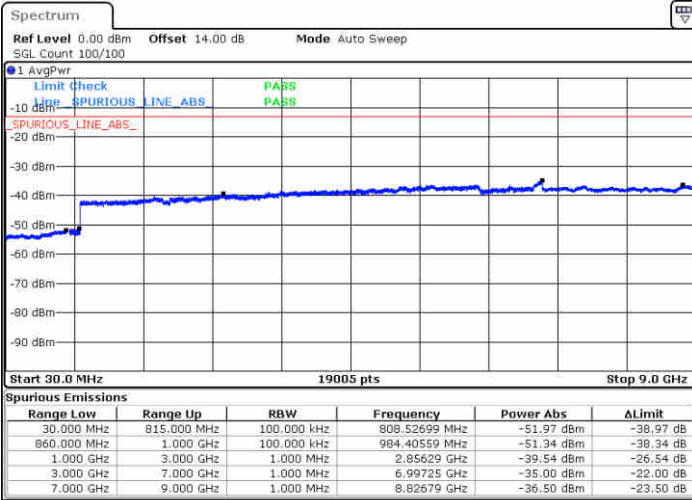

Date: 29.DEC.2017 19:04:54

Highest Channel / 64QAM

Date: 29.DEC.2017 19:08:28

LTE Band 25 / 20MHz

Lowest Channel / 64QAM

Middle Channel / 64QAM

Date: 29.DEC.2017 19:15:49

Date: 29.DEC.2017 19:17:04

Highest Channel / 64QAM

Date: 29.DEC.2017 19:20:38

LTE Band 26 / 1.4MHz

Lowest Channel / QPSK

Lowest Channel / 16QAM

Date: 27.DEC.2017 14:45:09

Date: 27.DEC.2017 14:46:05

Middle Channel / QPSK

Middle Channel / 16QAM

Date: 27.DEC.2017 14:47:42

Date: 27.DEC.2017 14:48:38

LTE Band 26 / 1.4MHz

Highest Channel / QPSK

Date: 27.DEC.2017 15:04:10

Highest Channel / 16QAM

Date: 26.DEC.2017 08:51:26