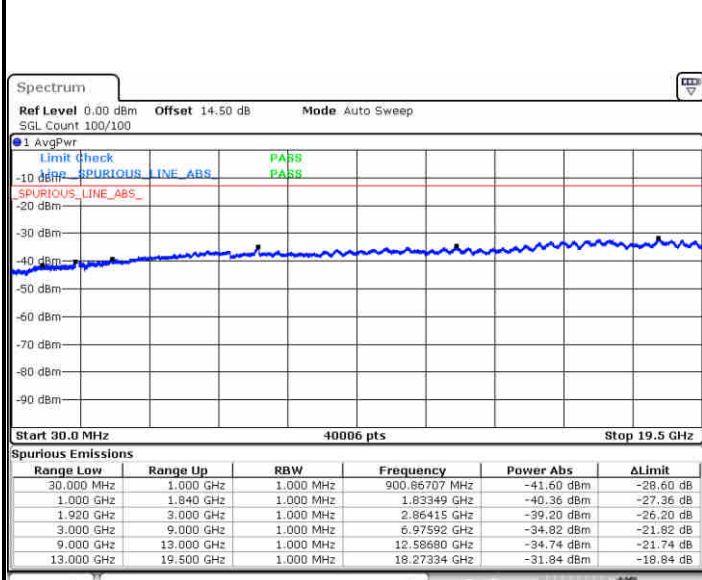

LTE Band 25 / 5MHz

Highest Channel / QPSK

Date: 25.DEC.2017 21:37:30

Highest Channel / 16QAM

Date: 25.DEC.2017 21:38:26

LTE Band 25 / 10MHz

Lowest Channel / QPSK

Date: 25.DEC.2017 21:40:02

Lowest Channel / 16QAM

Date: 25.DEC.2017 21:40:58

LTE Band 25 / 10MHz

Middle Channel / QPSK

Middle Channel / 16QAM

Date: 25.DEC.2017 21:42:34

Date: 25.DEC.2017 21:43:30

Highest Channel / QPSK

Highest Channel / 16QAM

Date: 25.DEC.2017 21:49:42

Date: 25.DEC.2017 21:50:38

LTE Band 25 / 15MHz

Lowest Channel / QPSK

Lowest Channel / 16QAM

Date: 25.DEC.2017 21:52:14

Date: 25.DEC.2017 21:53:10