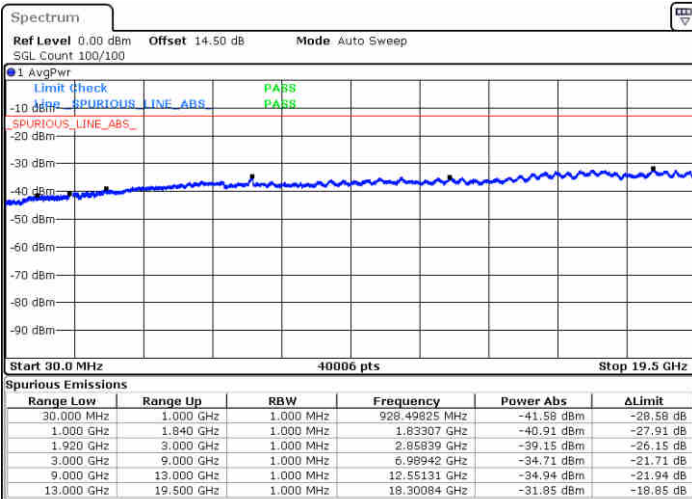

Highest Channel / 16QAM

Date: 25.DEC.2017 21:49:42

Date: 25.DEC.2017 21:50:38

LTE Band 25 / 15MHz

Lowest Channel / QPSK

Lowest Channel / 16QAM

Date: 25.DEC.2017 21:52:14

Date: 25.DEC.2017 21:53:10

Middle Channel / QPSK

Middle Channel / 16QAM

Date: 25.DEC.2017 21:54:47

Date: 25.DEC.2017 21:55:42

LTE Band 25 / 15MHz

Highest Channel / QPSK

Date: 25.DEC.2017 22:01:55

Highest Channel / 16QAM