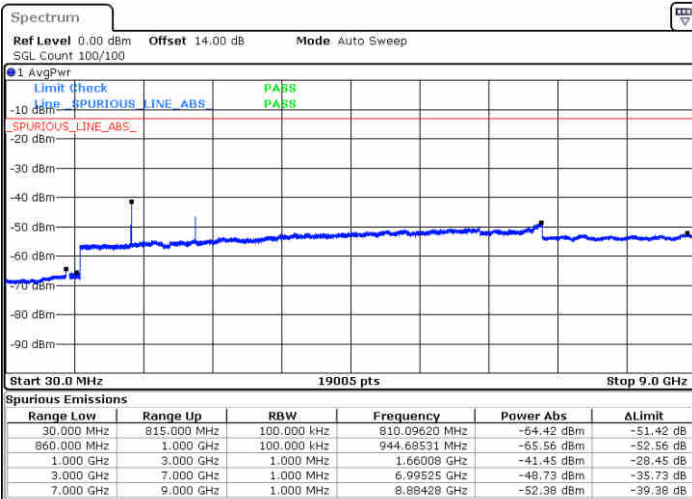

Date: 27.DEC.2017 15:48:42

LTE Band 26 / 10MHz

Middle Channel / QPSK

Middle Channel / 16QAM

Date: 27.DEC.2017 15:50:19

Date: 27.DEC.2017 15:51:15

Highest Channel / QPSK

Highest Channel / 16QAM

Date: 27.DEC.2017 15:57:27

Date: 27.DEC.2017 15:58:23

LTE Band 26 / 15MHz

Lowest Channel / QPSK

Lowest Channel / 16QAM

Date: 27.DEC.2017 16:04:43

Date: 27.DEC.2017 16:05:39

Middle Channel / QPSK

Middle Channel / 16QAM

Date: 27.DEC.2017 16:07:15

Date: 27.DEC.2017 16:08:12

LTE Band 26 / 1.4MHz

Lowest Channel / 64QAM

Middle Channel / 64QAM

Date: 2, JAN. 2018 12:56:28

Date: 4, JAN. 2018 13:36:45