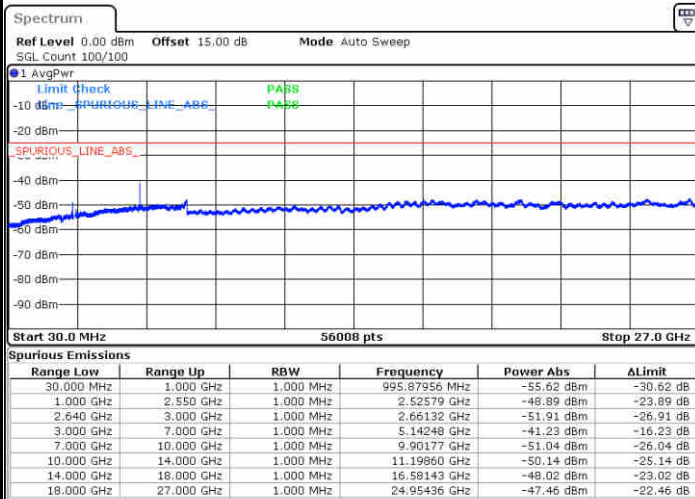

Date: 29.DEC.2017 08:15:57

Date: 29.DEC.2017 08:16:53

LTE Band 38 / 15MHz

Lowest Channel / QPSK

Lowest Channel / 16QAM

Date: 29.DEC.2017 08:23:07

Date: 29.DEC.2017 08:24:04

Middle Channel / QPSK

Middle Channel / 16QAM

Date: 29.DEC.2017 08:25:41

Date: 29.DEC.2017 08:26:37

LTE Band 38 / 15MHz

Highest Channel / QPSK

Date: 29.DEC.2017 08:32:51

Highest Channel / 16QAM

Date: 29.DEC.2017 08:33:48

LTE Band 38 / 20MHz

Lowest Channel / QPSK

Date: 29.DEC.2017 08:40:01

Lowest Channel / 16QAM

Date: 29.DEC.2017 08:40:57

LTE Band 38 / 20MHz

Middle Channel / QPSK

Middle Channel / 16QAM