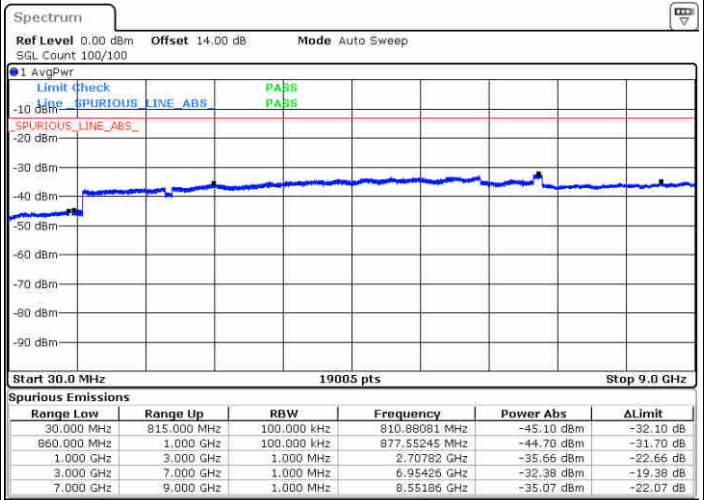

Middle Channel / 16QAM

Date: 27.DEC.2017 16:07:15

Date: 27.DEC.2017 16:08:12

LTE Band 26 / 1.4MHz

Lowest Channel / 64QAM

Middle Channel / 64QAM

Date: 2, JAN. 2018 12:56:28

Date: 4, JAN. 2018 13:36:45

Highest Channel / 64QAM

Date: 4, JAN. 2018 13:36:08

LTE Band 26 / 3MHz

Lowest Channel / 64QAM

Date: 2.JAN.2018 10:38:14

Middle Channel / 64QAM

Date: 2.JAN.2018 10:39:29

Highest Channel / 64QAM

Date: 2.JAN.2018 10:43:00

LTE Band 26 / 5MHz

Lowest Channel / 64QAM

Middle Channel / 64QAM

Date: 2.JAN.2018 10:51:49

Date: 2.JAN.2018 10:53:03

Highest Channel / 64QAM

Date: 2.JAN.2018 10:56:34