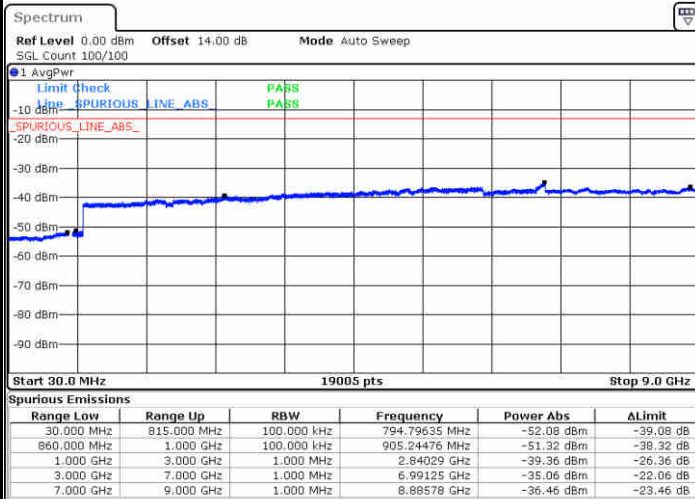

Highest Channel / QPSK

Date: 27.DEC.2017 15:40:37

Highest Channel / 16QAM

Date: 27.DEC.2017 15:41:33

LTE Band 26 / 10MHz

Lowest Channel / QPSK

Date: 27.DEC.2017 15:47:46

Lowest Channel / 16QAM

Date: 27.DEC.2017 15:48:42

LTE Band 26 / 10MHz

Middle Channel / QPSK

Middle Channel / 16QAM

Date: 27.DEC.2017 15:50:19

Date: 27.DEC.2017 15:51:15

Highest Channel / QPSK

Highest Channel / 16QAM

Date: 27.DEC.2017 15:57:27

Date: 27.DEC.2017 15:58:23

LTE Band 26 / 15MHz

Lowest Channel / QPSK

Lowest Channel / 16QAM

Date: 27.DEC.2017 16:04:43

Date: 27.DEC.2017 16:05:39

Middle Channel / QPSK