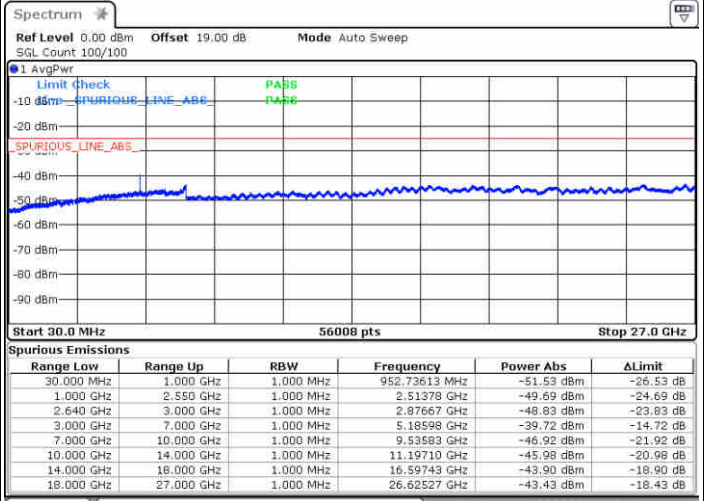

LTE Band 38 / 20MHz

Lowest Channel / QPSK

Date: 29.DEC.2017 08:40:01

Lowest Channel / 16QAM

Date: 29.DEC.2017 08:40:57

LTE Band 38 / 20MHz

Middle Channel / QPSK

Middle Channel / 16QAM

Date: 29.DEC.2017 08:42:34

Date: 29.DEC.2017 08:43:31

Highest Channel / QPSK

Highest Channel / 16QAM

Date: 29.DEC.2017 08:49:45

Date: 29.DEC.2017 08:50:41

LTE Band 38 / 5MHz

Lowest Channel / 64QAM

Middle Channel / 64QAM

Date: 29.DEC.2017 13:59:04

Date: 29.DEC.2017 14:37:44

Highest Channel / 64QAM

Date: 29.DEC.2017 14:09:43

LTE Band 38 / 10MHz

Lowest Channel / 64QAM

Middle Channel / 64QAM