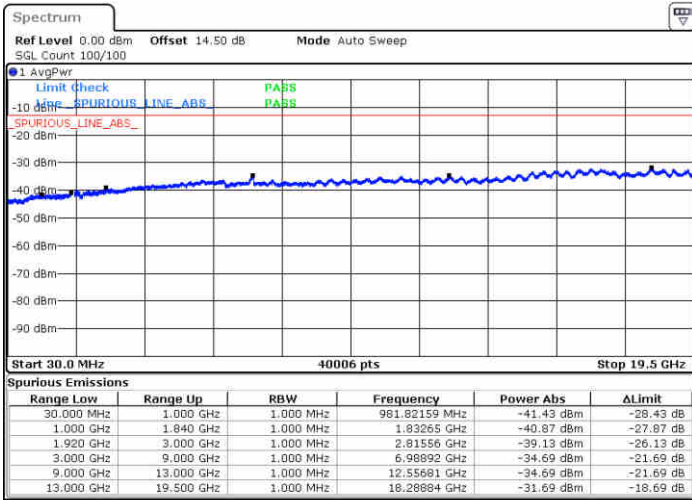

Middle Channel / 16QAM

Date: 25.DEC.2017 22:07:00

Date: 25.DEC.2017 22:07:56

Highest Channel / QPSK

Highest Channel / 16QAM

Date: 25.DEC.2017 22:14:09

Date: 25.DEC.2017 22:15:04

LTE Band 25 / 1.4MHz

Lowest Channel / 64QAM

Middle Channel / 64QAM

Date: 29.DEC.2017 17:21:32

Date: 29.DEC.2017 17:22:47

Highest Channel / 64QAM

Date: 29.DEC.2017 17:26:21

LTE Band 25 / 3MHz

Lowest Channel / 64QAM

Middle Channel / 64QAM

Date: 29-DEC-2017 17:27:36

Date: 29-DEC-2017 17:28:52

Highest Channel / 64QAM

Date: 29-DEC-2017 17:32:25

LTE Band 25 / 5MHz

Lowest Channel / 64QAM

Middle Channel / 64QAM