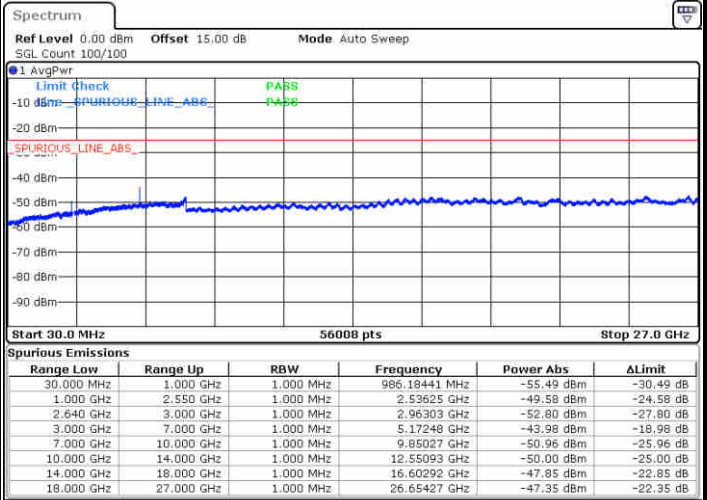

Middle Channel / 16QAM

Date: 29.DEC.2017 08:25:41

Date: 29.DEC.2017 08:26:37

LTE Band 38 / 15MHz

Highest Channel / QPSK

Date: 29.DEC.2017 08:32:51

Highest Channel / 16QAM

Date: 29.DEC.2017 08:33:48

LTE Band 38 / 20MHz

Lowest Channel / QPSK

Date: 29.DEC.2017 08:40:01

Lowest Channel / 16QAM

Date: 29.DEC.2017 08:40:57

LTE Band 38 / 20MHz

Middle Channel / QPSK

Middle Channel / 16QAM

Date: 29.DEC.2017 08:42:34

Date: 29.DEC.2017 08:43:31

Highest Channel / QPSK

Highest Channel / 16QAM

Date: 29.DEC.2017 08:49:45

Date: 29.DEC.2017 08:50:41

LTE Band 38 / 5MHz

Lowest Channel / 64QAM