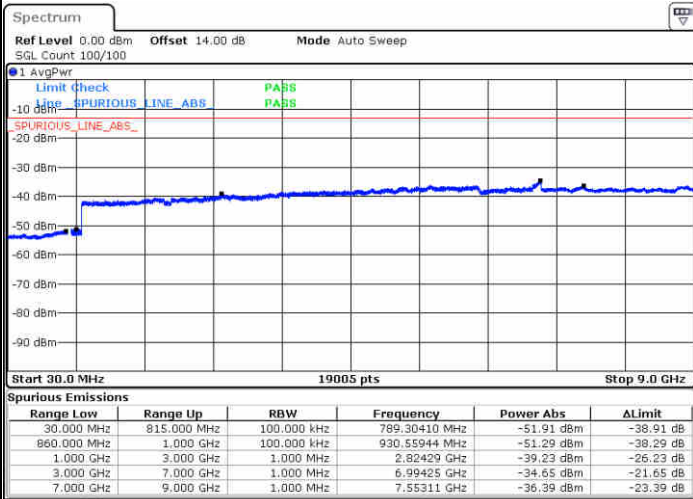

Date: 27.DEC.2017 15:57:27

Date: 27.DEC.2017 15:58:23

LTE Band 26 / 15MHz

Lowest Channel / QPSK

Lowest Channel / 16QAM

Date: 27.DEC.2017 16:04:43

Date: 27.DEC.2017 16:05:39

Middle Channel / QPSK

Middle Channel / 16QAM

Date: 27.DEC.2017 16:07:15

Date: 27.DEC.2017 16:08:12

LTE Band 26 / 1.4MHz

Lowest Channel / 64QAM

Middle Channel / 64QAM

Date: 2, JAN. 2018 12:56:28

Date: 4, JAN. 2018 13:36:45

Highest Channel / 64QAM

Date: 4, JAN. 2018 13:36:08

LTE Band 26 / 3MHz

Lowest Channel / 64QAM

Date: 2.JAN.2018 10:38:14

Middle Channel / 64QAM

Date: 2.JAN.2018 10:39:29

Highest Channel / 64QAM