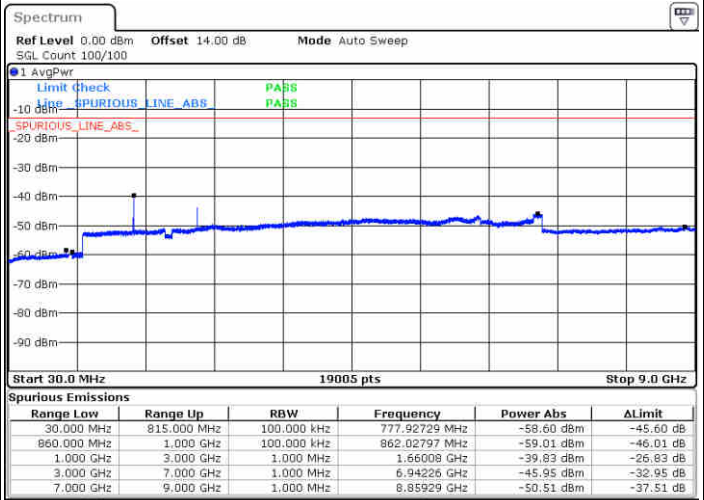

Date: 2.JAN.2018 10:43:00

LTE Band 26 / 5MHz

Lowest Channel / 64QAM

Middle Channel / 64QAM

Date: 2.JAN.2018 10:51:49

Date: 2.JAN.2018 10:53:03

Highest Channel / 64QAM

Date: 2.JAN.2018 10:56:34

LTE Band 26 / 10MHz

Lowest Channel / 64QAM

Middle Channel / 64QAM

Date: 2.JAN.2018 11:00:05

Date: 2.JAN.2018 11:01:19

Highest Channel / 64QAM

Date: 2.JAN.2018 11:04:50

LTE Band 26 / 15MHz

Lowest Channel / 64QAM

Middle Channel / 64QAM

Date: 2.JAN.2018 11:08:22

Date: 2.JAN.2018 11:09:36

Highest Channel / 64QAM

Date: 2.JAN.2018 11:13:06

LTE Band 38 / 5MHz

Lowest Channel / QPSK