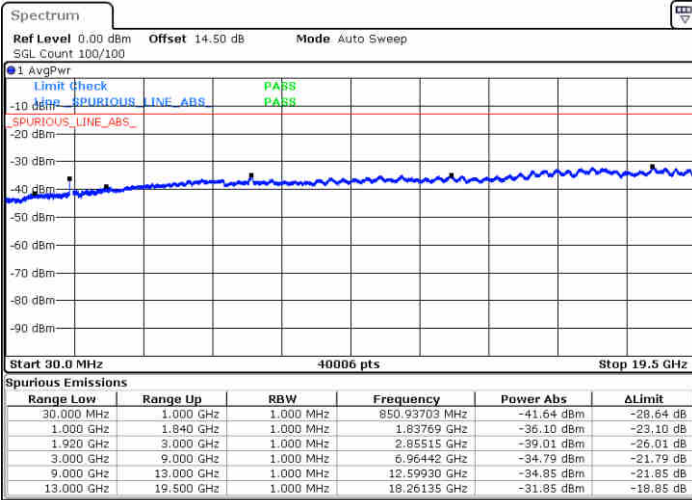

Lowest Channel / 16QAM

Date: 25.DEC.2017 21:40:58

LTE Band 25 / 10MHz

Middle Channel / QPSK

Middle Channel / 16QAM

Date: 25.DEC.2017 21:42:34

Date: 25.DEC.2017 21:43:30

Highest Channel / QPSK

Highest Channel / 16QAM

Date: 25.DEC.2017 21:49:42

Date: 25.DEC.2017 21:50:38

LTE Band 25 / 15MHz

Lowest Channel / QPSK

Lowest Channel / 16QAM

Date: 25.DEC.2017 21:52:14

Date: 25.DEC.2017 21:53:10

Middle Channel / QPSK

Middle Channel / 16QAM

Date: 25.DEC.2017 21:54:47

Date: 25.DEC.2017 21:55:42

LTE Band 25 / 15MHz

Highest Channel / QPSK

Date: 25.DEC.2017 22:01:55

Highest Channel / 16QAM