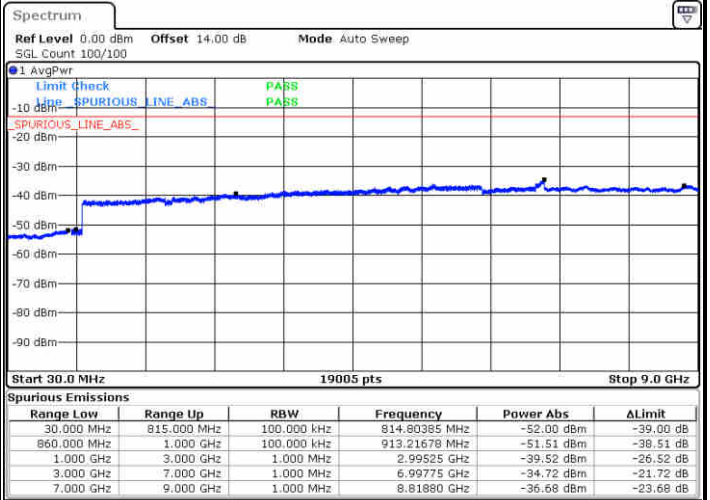

LTE Band 26 / 3MHz

Lowest Channel / QPSK

Date: 27.DEC.2017 15:14:05

Lowest Channel / 16QAM

Date: 27.DEC.2017 15:15:01

LTE Band 26 / 3MHz

Middle Channel / QPSK

Middle Channel / 16QAM

Date: 27.DEC.2017 15:16:38

Date: 27.DEC.2017 15:17:24

Highest Channel / QPSK

Highest Channel / 16QAM

Date: 27.DEC.2017 15:23:47

Date: 27.DEC.2017 15:24:43

LTE Band 26 / 5MHz

Lowest Channel / QPSK

Lowest Channel / 16QAM

Date: 27.DEC.2017 15:30:56

Date: 27.DEC.2017 15:31:52

Middle Channel / QPSK

Middle Channel / 16QAM

Date: 27.DEC.2017 15:33:29

Date: 27.DEC.2017 15:34:25

LTE Band 26 / 5MHz

Highest Channel / QPSK

Date: 27.DEC.2017 15:40:37

Highest Channel / 16QAM

Date: 27.DEC.2017 15:41:33

LTE Band 26 / 10MHz

Lowest Channel / QPSK

Date: 27.DEC.2017 15:47:46

Lowest Channel / 16QAM