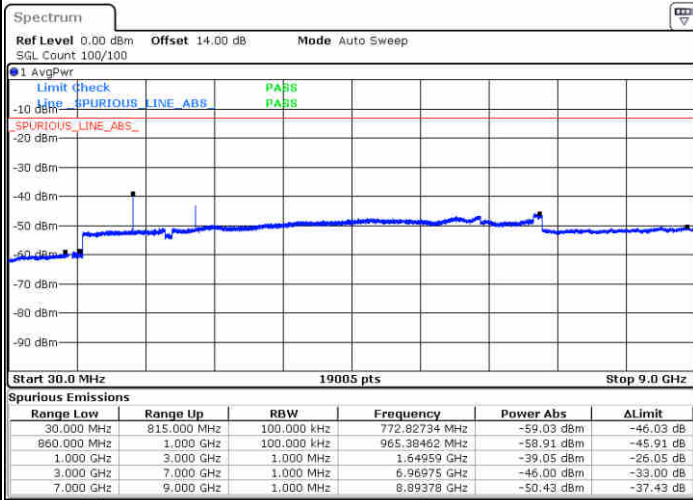

Highest Channel / 64QAM

Date: 4, JAN. 2018 13:36:08

LTE Band 26 / 3MHz

Lowest Channel / 64QAM

Date: 2.JAN.2018 10:38:14

Middle Channel / 64QAM

Date: 2.JAN.2018 10:39:29

Highest Channel / 64QAM

Date: 2.JAN.2018 10:43:00

LTE Band 26 / 5MHz

Lowest Channel / 64QAM

Middle Channel / 64QAM

Date: 2.JAN.2018 10:51:49

Date: 2.JAN.2018 10:53:03

Highest Channel / 64QAM

Date: 2.JAN.2018 10:56:34

LTE Band 26 / 10MHz

Lowest Channel / 64QAM

Middle Channel / 64QAM

Date: 2.JAN.2018 11:00:05

Date: 2.JAN.2018 11:01:19

Highest Channel / 64QAM

Date: 2.JAN.2018 11:04:50

LTE Band 26 / 15MHz