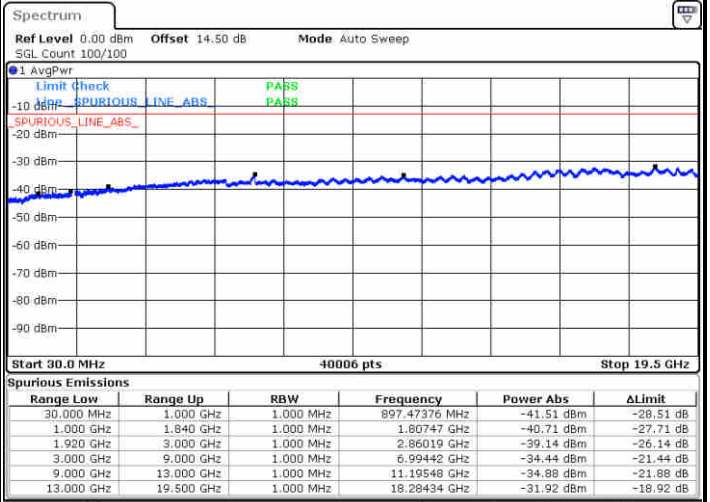

LTE Band 25 / 5MHz

Highest Channel / QPSK

Date: 25.DEC.2017 21:37:30

Highest Channel / 16QAM

Date: 25.DEC.2017 21:38:26

LTE Band 25 / 10MHz

Lowest Channel / QPSK

Date: 25.DEC.2017 21:40:02

Lowest Channel / 16QAM

Date: 25.DEC.2017 21:40:58

LTE Band 25 / 10MHz

Middle Channel / QPSK

Middle Channel / 16QAM

Date: 25.DEC.2017 21:42:34

Date: 25.DEC.2017 21:43:30

Highest Channel / QPSK

Highest Channel / 16QAM

Date: 25.DEC.2017 21:49:42

Date: 25.DEC.2017 21:50:38

LTE Band 25 / 15MHz

Lowest Channel / QPSK

Lowest Channel / 16QAM

Date: 25.DEC.2017 21:52:14

Date: 25.DEC.2017 21:53:10