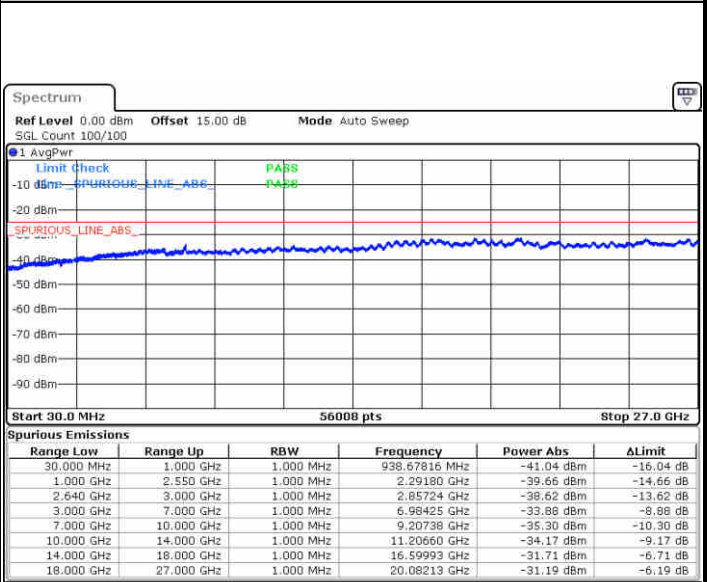

Lowest Channel / 64QAM

Middle Channel / 64QAM

Date: 2.JAN.2018 11:08:22

Date: 2.JAN.2018 11:09:36

Highest Channel / 64QAM

Date: 2.JAN.2018 11:13:06

LTE Band 38 / 5MHz

Lowest Channel / QPSK

Lowest Channel / 16QAM

Date: 29.DEC.2017 07:49:17

Date: 29.DEC.2017 07:50:13

Middle Channel / QPSK

Middle Channel / 16QAM

Date: 29.DEC.2017 07:51:50

Date: 29.DEC.2017 07:52:46

LTE Band 38 / 5MHz

Highest Channel / QPSK

Date: 29.DEC.2017 07:59:01

Highest Channel / 16QAM

Date: 29.DEC.2017 07:59:57

LTE Band 38 / 10MHz

Lowest Channel / QPSK

Date: 29.DEC.2017 08:06:13

Lowest Channel / 16QAM