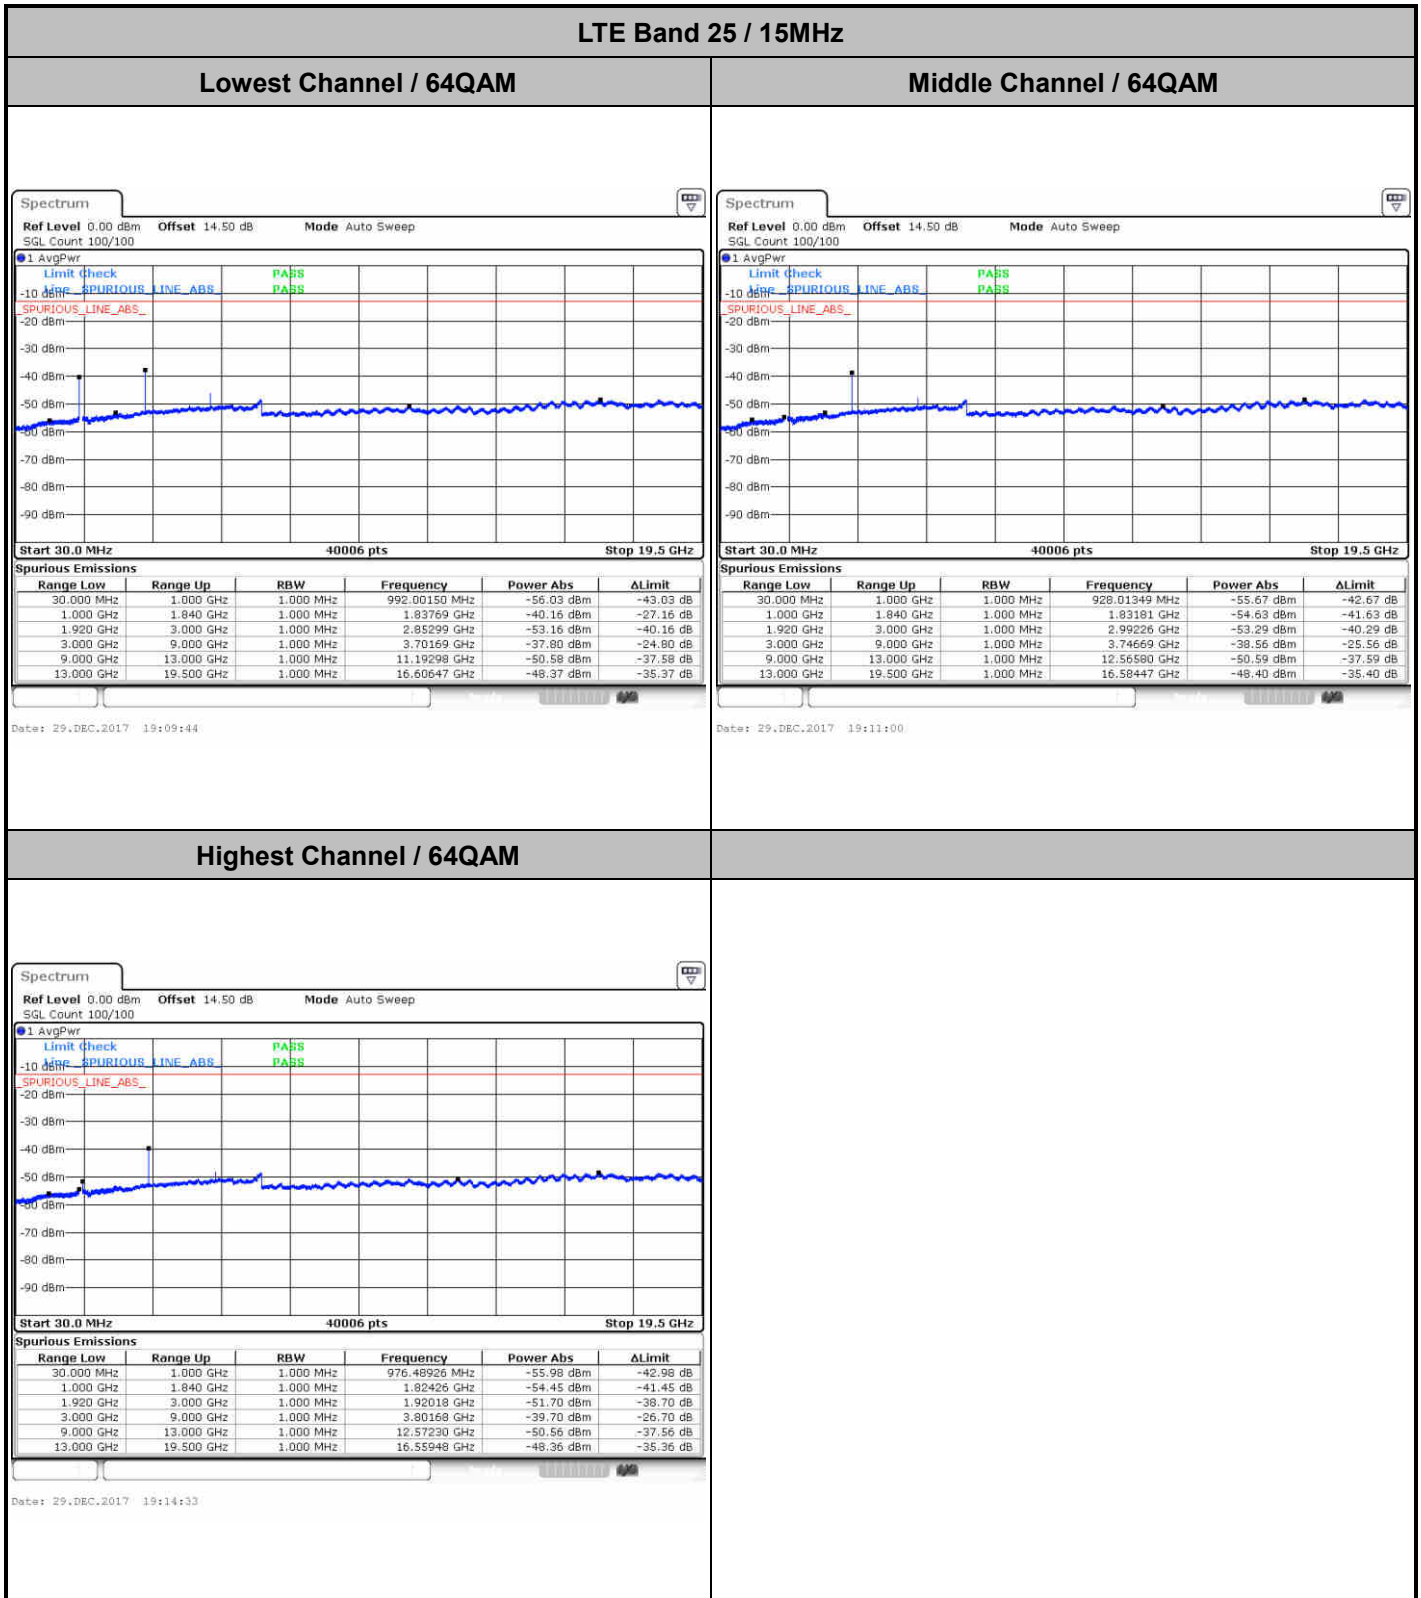

Middle Channel / 64QAM

Date: 29-DEC-2017 17:27:36

Date: 29-DEC-2017 17:28:52

Highest Channel / 64QAM

Date: 29-DEC-2017 17:32:25

LTE Band 25 / 5MHz

Lowest Channel / 64QAM

Middle Channel / 64QAM

Date: 29.DEC.2017 18:57:35

Date: 29.DEC.2017 18:58:50

Highest Channel / 64QAM

Date: 29.DEC.2017 19:02:24

LTE Band 25 / 10MHz

Lowest Channel / 64QAM

Middle Channel / 64QAM

Date: 29.DEC.2017 19:03:39

Date: 29.DEC.2017 19:04:54

Highest Channel / 64QAM

Date: 29.DEC.2017 19:08:28

LTE Band 25 / 20MHz

Lowest Channel / 64QAM

Middle Channel / 64QAM

Date: 29.DEC.2017 19:15:49

Date: 29.DEC.2017 19:17:04

Highest Channel / 64QAM

Date: 29.DEC.2017 19:20:38

LTE Band 26 / 1.4MHz

Lowest Channel / QPSK

Lowest Channel / 16QAM

Date: 27.DEC.2017 14:45:09

Date: 27.DEC.2017 14:46:05

Middle Channel / QPSK