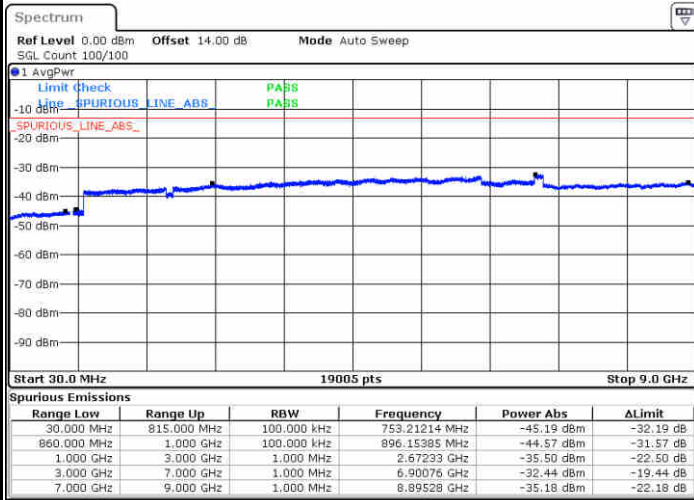

Middle Channel / 16QAM

Date: 27.DEC.2017 16:07:15

Date: 27.DEC.2017 16:08:12

LTE Band 26 / 1.4MHz

Lowest Channel / 64QAM

Middle Channel / 64QAM

Date: 2, JAN. 2018 12:56:28

Date: 4, JAN. 2018 13:36:45

Highest Channel / 64QAM

Date: 4, JAN. 2018 13:36:08

LTE Band 26 / 3MHz

Lowest Channel / 64QAM

Date: 2.JAN.2018 10:38:14

Middle Channel / 64QAM

Date: 2.JAN.2018 10:39:29

Highest Channel / 64QAM

Date: 2.JAN.2018 10:43:00

LTE Band 26 / 5MHz

Lowest Channel / 64QAM

Middle Channel / 64QAM

Date: 2.JAN.2018 10:51:49

Date: 2.JAN.2018 10:53:03

Highest Channel / 64QAM

Date: 2.JAN.2018 10:56:34