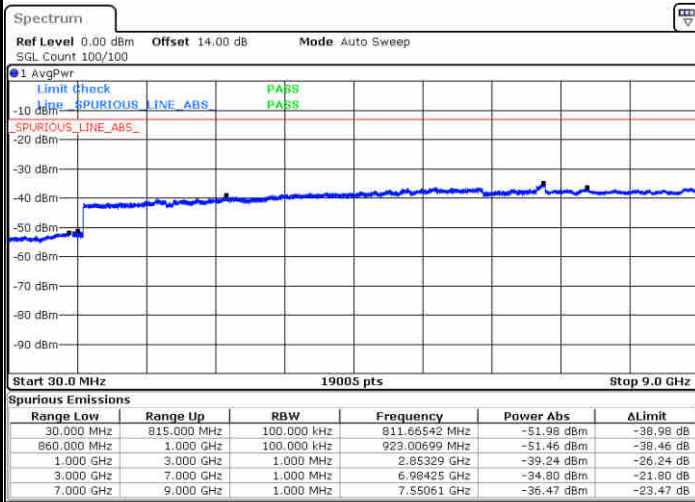

Lowest Channel / 16QAM

Date: 27.DEC.2017 15:30:56

Date: 27.DEC.2017 15:31:52

Middle Channel / QPSK

Middle Channel / 16QAM

Date: 27.DEC.2017 15:33:29

Date: 27.DEC.2017 15:34:25

LTE Band 26 / 5MHz

Highest Channel / QPSK

Date: 27.DEC.2017 15:40:37

Highest Channel / 16QAM

Date: 27.DEC.2017 15:41:33

LTE Band 26 / 10MHz

Lowest Channel / QPSK

Date: 27.DEC.2017 15:47:46

Lowest Channel / 16QAM

Date: 27.DEC.2017 15:48:42

LTE Band 26 / 10MHz

Middle Channel / QPSK

Middle Channel / 16QAM

Date: 27.DEC.2017 15:50:19

Date: 27.DEC.2017 15:51:15

Highest Channel / QPSK

Highest Channel / 16QAM