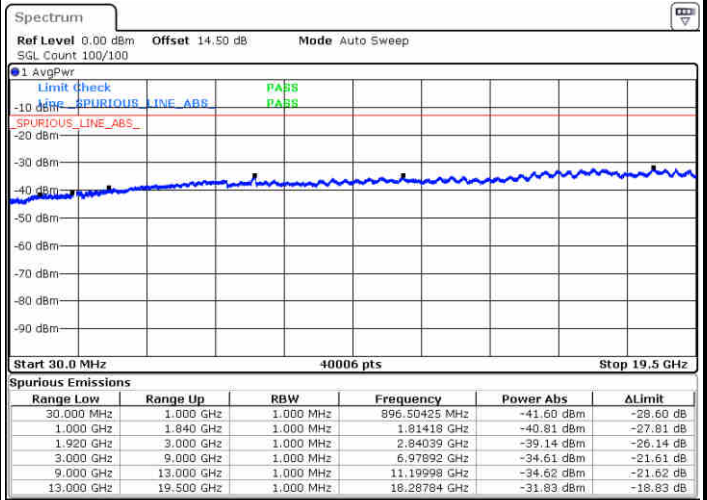

Middle Channel / 16QAM

Date: 25.DEC.2017 22:07:00

Date: 25.DEC.2017 22:07:56

Highest Channel / QPSK

Highest Channel / 16QAM

Date: 25.DEC.2017 22:14:09

Date: 25.DEC.2017 22:15:04

LTE Band 25 / 1.4MHz

Lowest Channel / 64QAM

Middle Channel / 64QAM

Date: 29.DEC.2017 17:21:32

Date: 29.DEC.2017 17:22:47

Highest Channel / 64QAM

Date: 29.DEC.2017 17:26:21

LTE Band 25 / 3MHz

Lowest Channel / 64QAM

Middle Channel / 64QAM

Date: 29-DEC-2017 17:27:36

Date: 29-DEC-2017 17:28:52

Highest Channel / 64QAM

Date: 29-DEC-2017 17:32:25

LTE Band 25 / 5MHz

Lowest Channel / 64QAM

Middle Channel / 64QAM