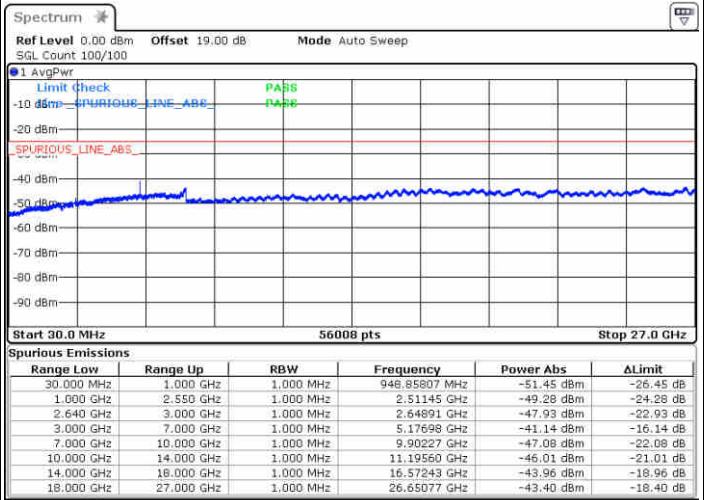

Date: 29.DEC.2017 08:42:34

Date: 29.DEC.2017 08:43:31

Highest Channel / QPSK

Highest Channel / 16QAM

Date: 29.DEC.2017 08:49:45

Date: 29.DEC.2017 08:50:41

LTE Band 38 / 5MHz

Lowest Channel / 64QAM

Middle Channel / 64QAM

Date: 29.DEC.2017 13:59:04

Date: 29.DEC.2017 14:37:44

Highest Channel / 64QAM

Date: 29.DEC.2017 14:09:43

LTE Band 38 / 10MHz

Lowest Channel / 64QAM

Middle Channel / 64QAM

Date: 29.DEC.2017 14:12:43

Date: 29.DEC.2017 14:14:02

Highest Channel / 64QAM

Date: 29.DEC.2017 14:15:52

LTE Band 38 / 15MHz

Lowest Channel / 64QAM

Middle Channel / 64QAM

Date: 29.DEC.2017 14:25:31

Date: 29.DEC.2017 14:26:44

Highest Channel / 64QAM

Date: 29.DEC.2017 13:27:53