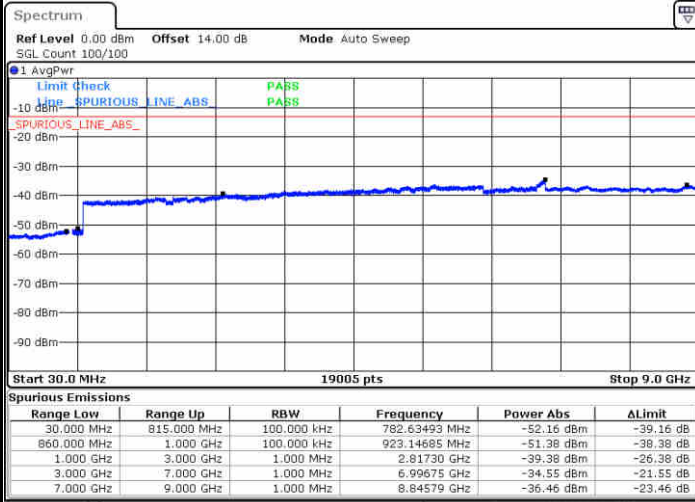

Highest Channel / 64QAM

Date: 29.DEC.2017 19:20:38

LTE Band 26 / 1.4MHz

Lowest Channel / QPSK

Lowest Channel / 16QAM

Date: 27.DEC.2017 14:45:09

Date: 27.DEC.2017 14:46:05

Middle Channel / QPSK

Middle Channel / 16QAM

Date: 27.DEC.2017 14:47:42

Date: 27.DEC.2017 14:48:38

LTE Band 26 / 1.4MHz

Highest Channel / QPSK

Date: 27.DEC.2017 15:04:10

Highest Channel / 16QAM

Date: 26.DEC.2017 08:51:26

LTE Band 26 / 3MHz

Lowest Channel / QPSK

Date: 27.DEC.2017 15:14:05

Lowest Channel / 16QAM

Date: 27.DEC.2017 15:15:01

LTE Band 26 / 3MHz

Middle Channel / QPSK

Middle Channel / 16QAM

Date: 27.DEC.2017 15:16:38

Date: 27.DEC.2017 15:17:24

Highest Channel / QPSK

Highest Channel / 16QAM

Date: 27.DEC.2017 15:23:47

Date: 27.DEC.2017 15:24:43

LTE Band 26 / 5MHz

Lowest Channel / QPSK