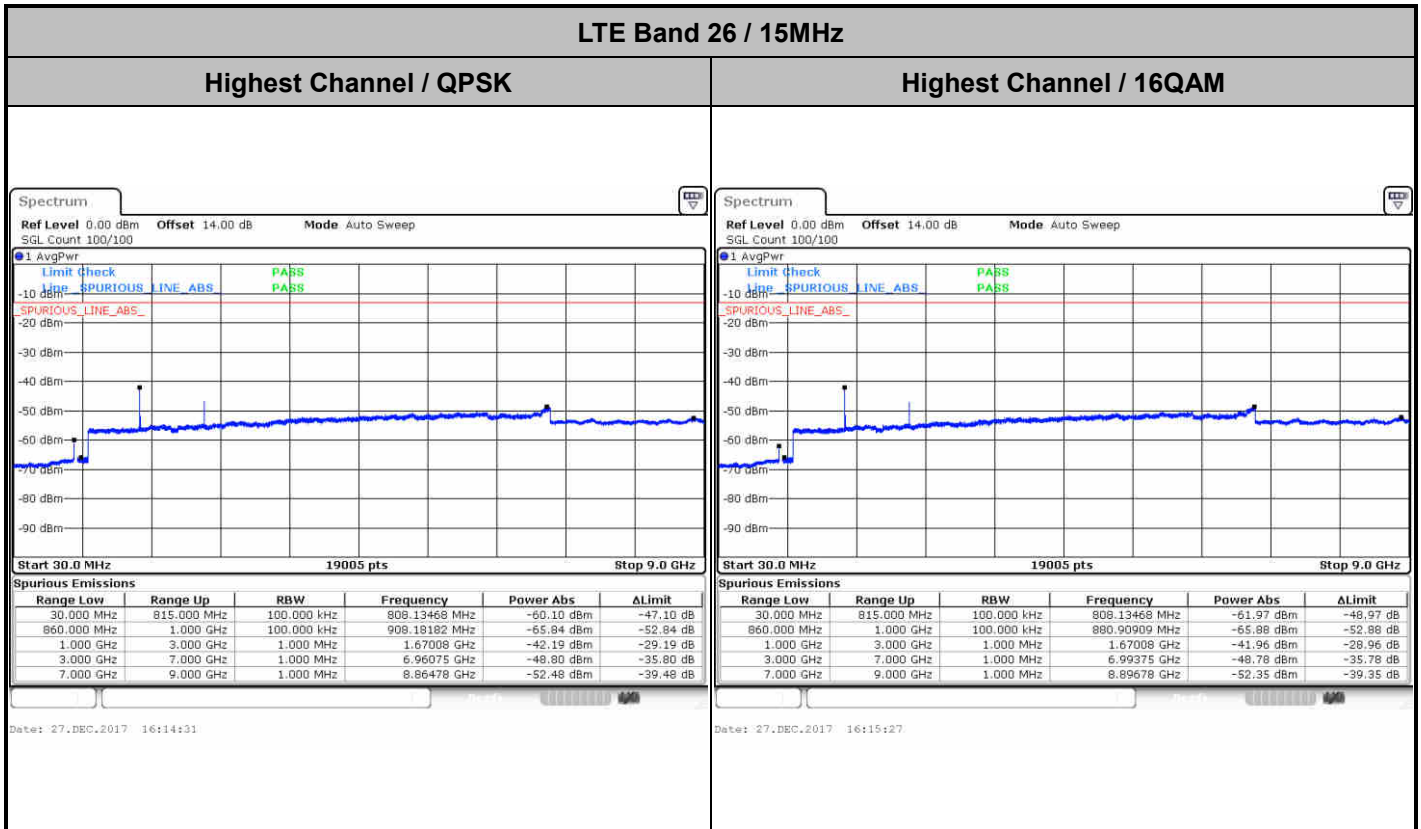

Date: 27.DEC.2017 15:48:42

LTE Band 26 / 10MHz

Middle Channel / QPSK

Middle Channel / 16QAM

Date: 27.DEC.2017 15:50:19

Date: 27.DEC.2017 15:51:15

Highest Channel / QPSK

Highest Channel / 16QAM

Date: 27.DEC.2017 15:57:27

Date: 27.DEC.2017 15:58:23

LTE Band 26 / 15MHz

Lowest Channel / QPSK

Lowest Channel / 16QAM

Date: 27.DEC.2017 16:04:43

Date: 27.DEC.2017 16:05:39

Middle Channel / QPSK

Middle Channel / 16QAM

Date: 27.DEC.2017 16:07:15

Date: 27.DEC.2017 16:08:12

LTE Band 26 / 1.4MHz

Lowest Channel / 64QAM

Middle Channel / 64QAM

Date: 2, JAN. 2018 12:56:28

Date: 4, JAN. 2018 13:36:45

Highest Channel / 64QAM

Date: 4, JAN. 2018 13:36:08

LTE Band 26 / 3MHz

Lowest Channel / 64QAM

Date: 2.JAN.2018 10:38:14

Middle Channel / 64QAM

Date: 2.JAN.2018 10:39:29

Highest Channel / 64QAM