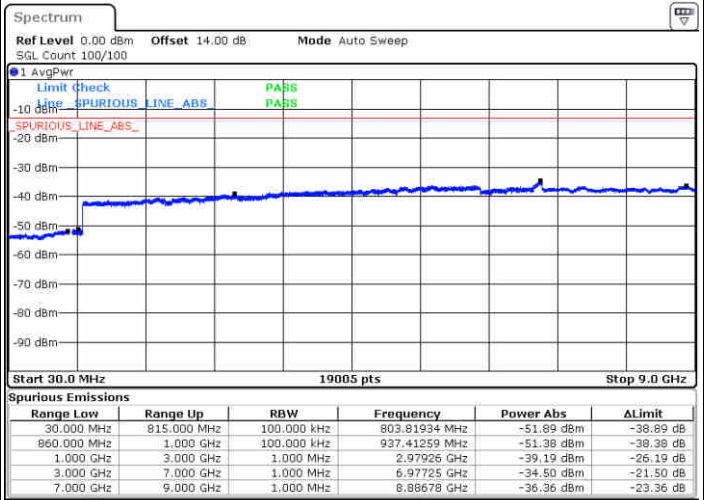

Date: 27.DEC.2017 15:57:27

Date: 27.DEC.2017 15:58:23

LTE Band 26 / 15MHz

Lowest Channel / QPSK

Lowest Channel / 16QAM

Date: 27.DEC.2017 16:04:43

Date: 27.DEC.2017 16:05:39

Middle Channel / QPSK

Middle Channel / 16QAM

Date: 27.DEC.2017 16:07:15

Date: 27.DEC.2017 16:08:12

LTE Band 26 / 1.4MHz

Lowest Channel / 64QAM

Middle Channel / 64QAM

Date: 2, JAN. 2018 12:56:28

Date: 4, JAN. 2018 13:36:45

Highest Channel / 64QAM

Date: 4, JAN. 2018 13:36:08

LTE Band 26 / 3MHz

Lowest Channel / 64QAM

Date: 2.JAN.2018 10:38:14

Middle Channel / 64QAM

Date: 2.JAN.2018 10:39:29

Highest Channel / 64QAM