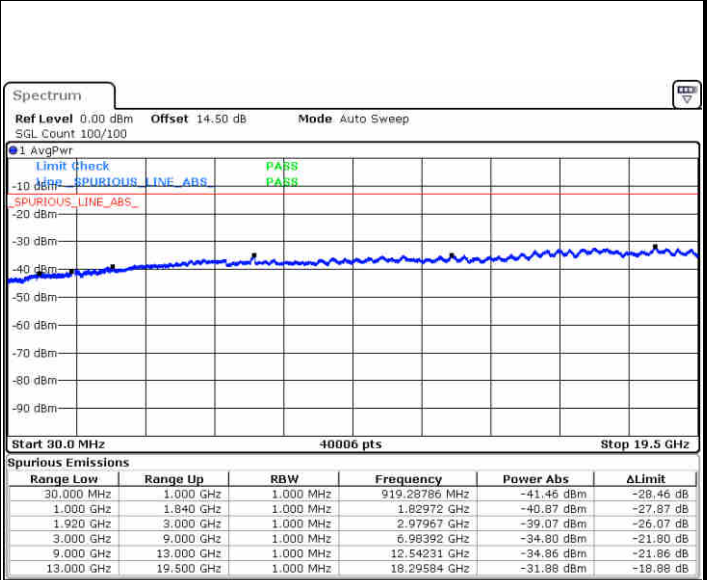

LTE Band 25 / 5MHz

Highest Channel / QPSK

Date: 25.DEC.2017 21:37:30

Highest Channel / 16QAM

Date: 25.DEC.2017 21:38:26

LTE Band 25 / 10MHz

Lowest Channel / QPSK

Date: 25.DEC.2017 21:40:02

Lowest Channel / 16QAM

Date: 25.DEC.2017 21:40:58

LTE Band 25 / 10MHz

Middle Channel / QPSK

Middle Channel / 16QAM

Date: 25.DEC.2017 21:42:34

Date: 25.DEC.2017 21:43:30

Highest Channel / QPSK

Highest Channel / 16QAM

Date: 25.DEC.2017 21:49:42

Date: 25.DEC.2017 21:50:38

LTE Band 25 / 15MHz

Lowest Channel / QPSK

Lowest Channel / 16QAM

Date: 25.DEC.2017 21:52:14

Date: 25.DEC.2017 21:53:10