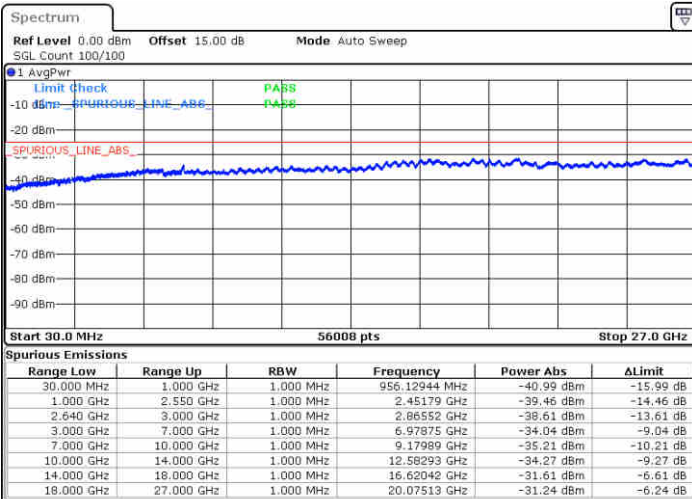

Highest Channel / QPSK

Date: 29.DEC.2017 07:59:01

Highest Channel / 16QAM

Date: 29.DEC.2017 07:59:57

LTE Band 38 / 10MHz

Lowest Channel / QPSK

Date: 29.DEC.2017 08:06:13

Lowest Channel / 16QAM

Date: 29.DEC.2017 08:07:09

LTE Band 38 / 10MHz

Middle Channel / QPSK

Middle Channel / 16QAM

Date: 29.DEC.2017 08:08:46

Date: 29.DEC.2017 08:09:42

Highest Channel / QPSK

Highest Channel / 16QAM

Date: 29.DEC.2017 08:15:57

Date: 29.DEC.2017 08:16:53

LTE Band 38 / 15MHz

Lowest Channel / QPSK

Lowest Channel / 16QAM

Date: 29.DEC.2017 08:23:07

Date: 29.DEC.2017 08:24:04

Middle Channel / QPSK