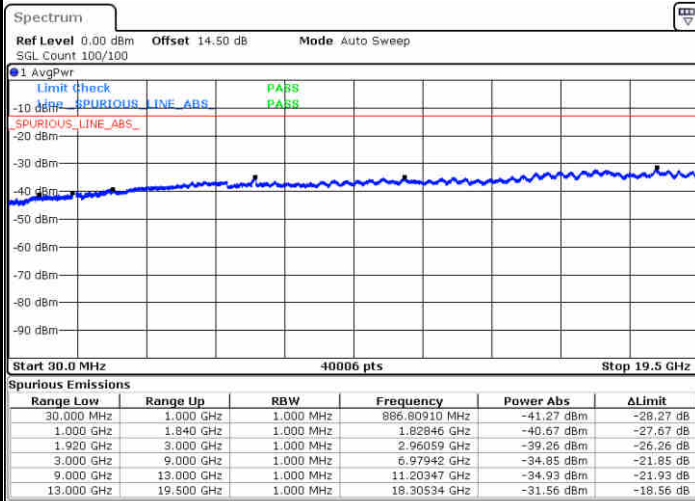

Lowest Channel / 16QAM

Date: 25.DEC.2017 21:40:58

LTE Band 25 / 10MHz

Middle Channel / QPSK

Middle Channel / 16QAM

Date: 25.DEC.2017 21:42:34

Date: 25.DEC.2017 21:43:30

Highest Channel / QPSK

Highest Channel / 16QAM

Date: 25.DEC.2017 21:49:42

Date: 25.DEC.2017 21:50:38

LTE Band 25 / 15MHz

Lowest Channel / QPSK

Lowest Channel / 16QAM

Date: 25.DEC.2017 21:52:14

Date: 25.DEC.2017 21:53:10