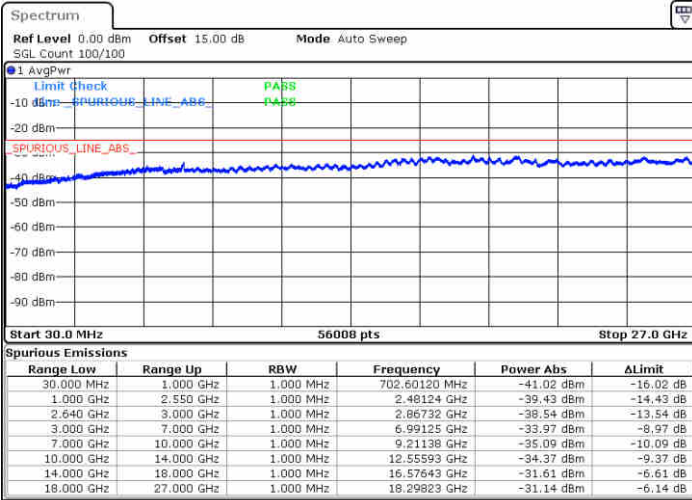

Lowest Channel / 16QAM

Date: 29.DEC.2017 07:49:17

Date: 29.DEC.2017 07:50:13

Middle Channel / QPSK

Middle Channel / 16QAM

Date: 29.DEC.2017 07:51:50

Date: 29.DEC.2017 07:52:46

LTE Band 38 / 5MHz

Highest Channel / QPSK

Date: 29.DEC.2017 07:59:01

Highest Channel / 16QAM

Date: 29.DEC.2017 07:59:57

LTE Band 38 / 10MHz

Lowest Channel / QPSK

Date: 29.DEC.2017 08:06:13

Lowest Channel / 16QAM

Date: 29.DEC.2017 08:07:09

LTE Band 38 / 10MHz

Middle Channel / QPSK

Middle Channel / 16QAM

Date: 29.DEC.2017 08:08:46

Date: 29.DEC.2017 08:09:42

Highest Channel / QPSK

Highest Channel / 16QAM