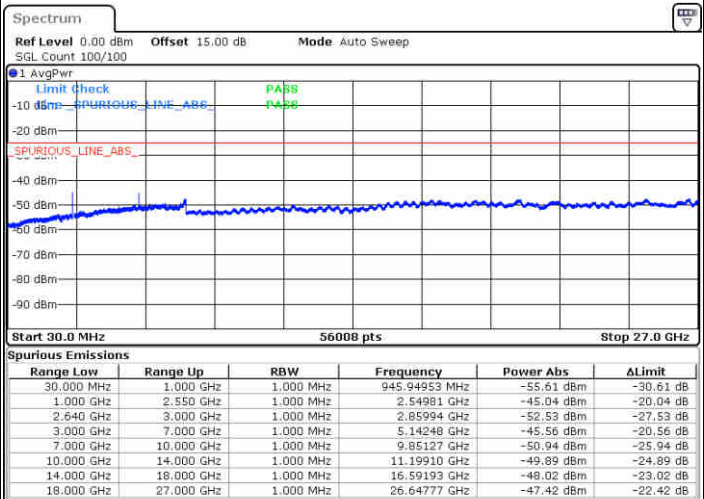

Date: 29.DEC.2017 08:15:57

Date: 29.DEC.2017 08:16:53

LTE Band 38 / 15MHz

Lowest Channel / QPSK

Lowest Channel / 16QAM

Date: 29.DEC.2017 08:23:07

Date: 29.DEC.2017 08:24:04

Middle Channel / QPSK

Middle Channel / 16QAM

Date: 29.DEC.2017 08:25:41

Date: 29.DEC.2017 08:26:37

LTE Band 38 / 15MHz

Highest Channel / QPSK

Date: 29.DEC.2017 08:32:51

Highest Channel / 16QAM

Date: 29.DEC.2017 08:33:48

LTE Band 38 / 20MHz

Lowest Channel / QPSK

Date: 29.DEC.2017 08:40:01

Lowest Channel / 16QAM

Date: 29.DEC.2017 08:40:57

LTE Band 38 / 20MHz

Middle Channel / QPSK

Middle Channel / 16QAM