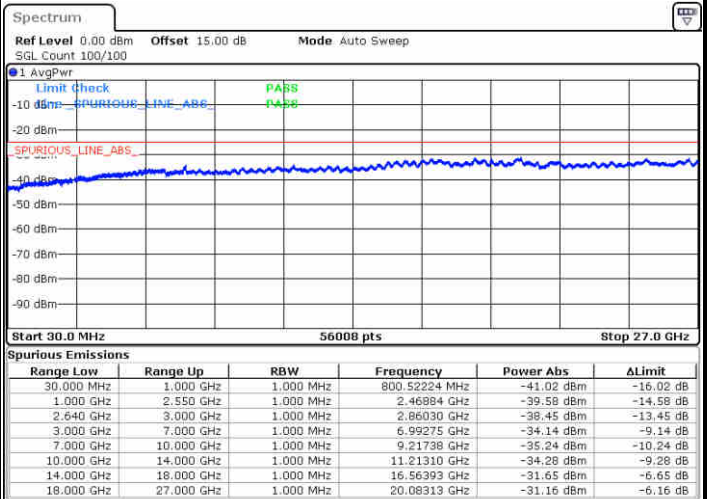

Highest Channel / QPSK

Date: 29.DEC.2017 07:59:01

Highest Channel / 16QAM

Date: 29.DEC.2017 07:59:57

LTE Band 38 / 10MHz

Lowest Channel / QPSK

Date: 29.DEC.2017 08:06:13

Lowest Channel / 16QAM

Date: 29.DEC.2017 08:07:09

LTE Band 38 / 10MHz

Middle Channel / QPSK

Middle Channel / 16QAM

Date: 29.DEC.2017 08:08:46

Date: 29.DEC.2017 08:09:42

Highest Channel / QPSK

Highest Channel / 16QAM

Date: 29.DEC.2017 08:15:57

Date: 29.DEC.2017 08:16:53

LTE Band 38 / 15MHz

Lowest Channel / QPSK

Lowest Channel / 16QAM

Date: 29.DEC.2017 08:23:07

Date: 29.DEC.2017 08:24:04

Middle Channel / QPSK