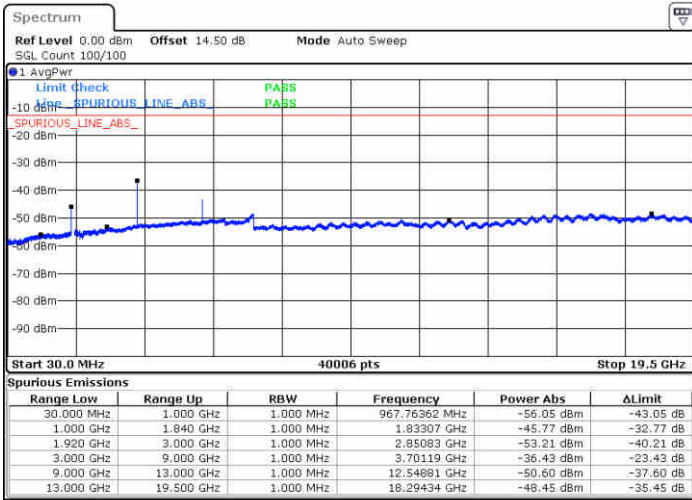

Date: 29.DEC.2017 18:57:35

Date: 29.DEC.2017 18:58:50

Highest Channel / 64QAM

Date: 29.DEC.2017 19:02:24

LTE Band 25 / 10MHz

Lowest Channel / 64QAM

Middle Channel / 64QAM

Date: 29.DEC.2017 19:03:39

Date: 29.DEC.2017 19:04:54

Highest Channel / 64QAM

Date: 29.DEC.2017 19:08:28

LTE Band 25 / 20MHz

Lowest Channel / 64QAM

Middle Channel / 64QAM

Date: 29.DEC.2017 19:15:49

Date: 29.DEC.2017 19:17:04