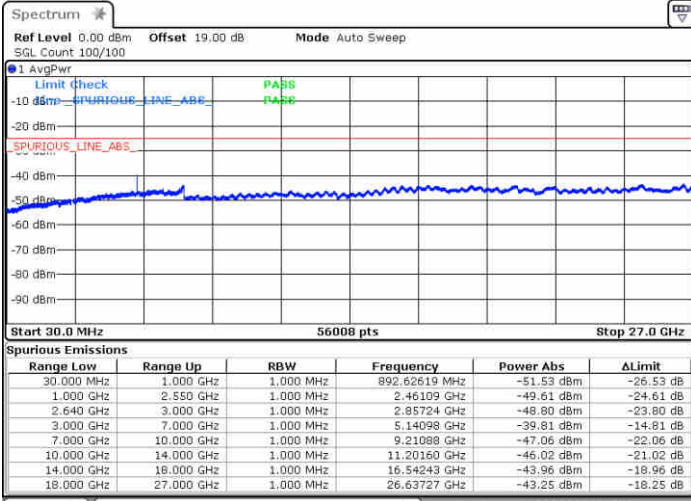

LTE Band 38 / 20MHz

Lowest Channel / QPSK

Date: 29.DEC.2017 08:40:01

Lowest Channel / 16QAM

Date: 29.DEC.2017 08:40:57

LTE Band 38 / 20MHz

Middle Channel / QPSK

Middle Channel / 16QAM

Date: 29.DEC.2017 08:42:34

Date: 29.DEC.2017 08:43:31

Highest Channel / QPSK

Highest Channel / 16QAM

Date: 29.DEC.2017 08:49:45

Date: 29.DEC.2017 08:50:41

LTE Band 38 / 5MHz

Lowest Channel / 64QAM

Middle Channel / 64QAM

Date: 29.DEC.2017 13:59:04

Date: 29.DEC.2017 14:37:44

Highest Channel / 64QAM

Date: 29.DEC.2017 14:09:43

LTE Band 38 / 10MHz

Lowest Channel / 64QAM

Middle Channel / 64QAM