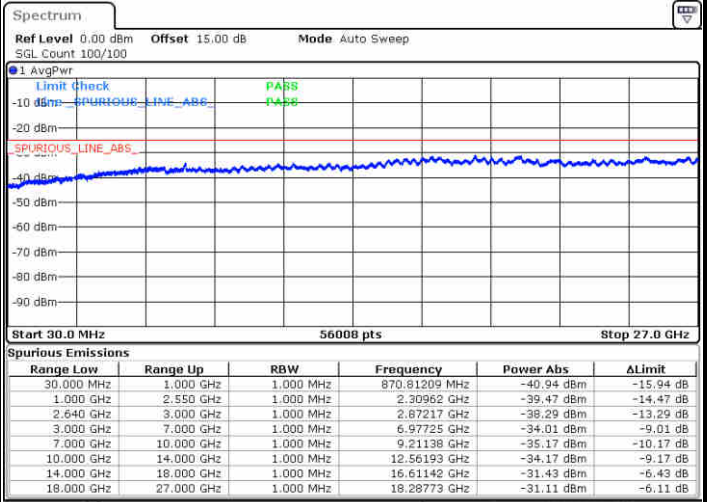

LTE Band 26 / 10MHz

Lowest Channel / 64QAM

Middle Channel / 64QAM

Date: 2.JAN.2018 11:00:05

Date: 2.JAN.2018 11:01:19

Highest Channel / 64QAM

Date: 2.JAN.2018 11:04:50

LTE Band 26 / 15MHz

Lowest Channel / 64QAM

Middle Channel / 64QAM

Date: 2.JAN.2018 11:08:22

Date: 2.JAN.2018 11:09:36

Highest Channel / 64QAM

Date: 2.JAN.2018 11:13:06

LTE Band 38 / 5MHz

Lowest Channel / QPSK

Lowest Channel / 16QAM

Date: 29.DEC.2017 07:49:17

Date: 29.DEC.2017 07:50:13

Middle Channel / QPSK

Middle Channel / 16QAM

Date: 29.DEC.2017 07:51:50

Date: 29.DEC.2017 07:52:46

LTE Band 38 / 5MHz