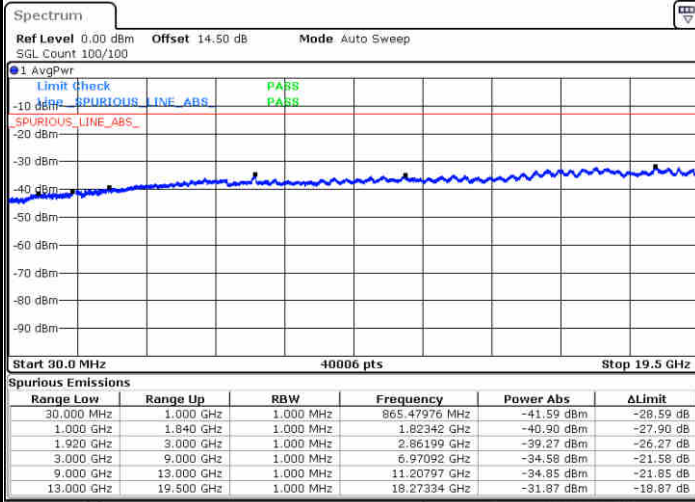

LTE Band 25 / 5MHz

Highest Channel / QPSK

Date: 25.DEC.2017 21:37:30

Highest Channel / 16QAM

Date: 25.DEC.2017 21:38:26

LTE Band 25 / 10MHz

Lowest Channel / QPSK

Date: 25.DEC.2017 21:40:02

Lowest Channel / 16QAM

Date: 25.DEC.2017 21:40:58

LTE Band 25 / 10MHz

Middle Channel / QPSK

Middle Channel / 16QAM

Date: 25.DEC.2017 21:42:34

Date: 25.DEC.2017 21:43:30

Highest Channel / QPSK

Highest Channel / 16QAM

Date: 25.DEC.2017 21:49:42

Date: 25.DEC.2017 21:50:38

LTE Band 25 / 15MHz

Lowest Channel / QPSK

Lowest Channel / 16QAM

Date: 25.DEC.2017 21:52:14

Date: 25.DEC.2017 21:53:10