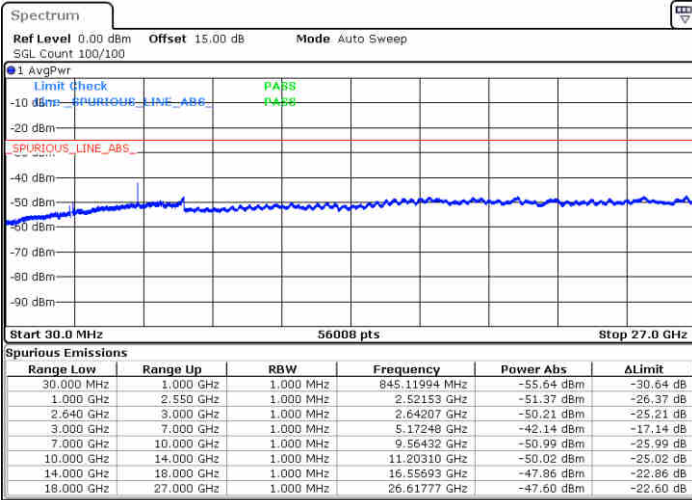

Middle Channel / 16QAM

Date: 29.DEC.2017 08:25:41

Date: 29.DEC.2017 08:26:37

LTE Band 38 / 15MHz

Highest Channel / QPSK

Date: 29.DEC.2017 08:32:51

Highest Channel / 16QAM

Date: 29.DEC.2017 08:33:48

LTE Band 38 / 20MHz

Lowest Channel / QPSK

Date: 29.DEC.2017 08:40:01

Lowest Channel / 16QAM

Date: 29.DEC.2017 08:40:57

LTE Band 38 / 20MHz

Middle Channel / QPSK

Middle Channel / 16QAM

Date: 29.DEC.2017 08:42:34

Date: 29.DEC.2017 08:43:31

Highest Channel / QPSK

Highest Channel / 16QAM

Date: 29.DEC.2017 08:49:45

Date: 29.DEC.2017 08:50:41

LTE Band 38 / 5MHz

Lowest Channel / 64QAM