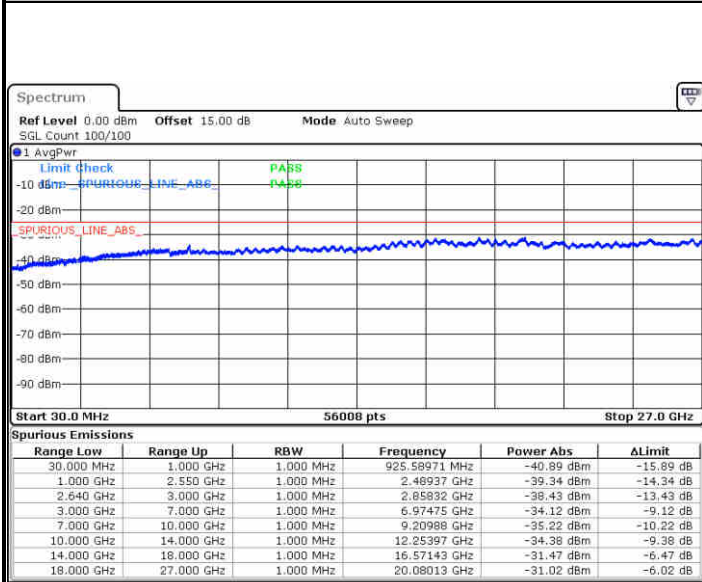

Lowest Channel / 64QAM

Middle Channel / 64QAM

Date: 2.JAN.2018 11:08:22

Date: 2.JAN.2018 11:09:36

Highest Channel / 64QAM

Date: 2.JAN.2018 11:13:06

LTE Band 38 / 5MHz

Lowest Channel / QPSK

Lowest Channel / 16QAM

Date: 29.DEC.2017 07:49:17

Date: 29.DEC.2017 07:50:13

Middle Channel / QPSK

Middle Channel / 16QAM

Date: 29.DEC.2017 07:51:50

Date: 29.DEC.2017 07:52:46

LTE Band 38 / 5MHz

Highest Channel / QPSK

Date: 29.DEC.2017 07:59:01

Highest Channel / 16QAM

Date: 29.DEC.2017 07:59:57

LTE Band 38 / 10MHz

Lowest Channel / QPSK

Date: 29.DEC.2017 08:06:13

Lowest Channel / 16QAM