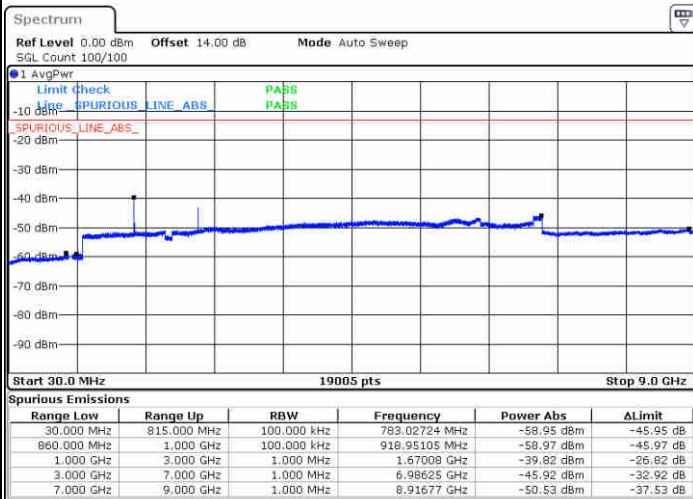

LTE Band 26 / 10MHz

Lowest Channel / 64QAM

Middle Channel / 64QAM

Date: 2.JAN.2018 11:00:05

Date: 2.JAN.2018 11:01:19

Highest Channel / 64QAM

Date: 2.JAN.2018 11:04:50

LTE Band 26 / 15MHz

Lowest Channel / 64QAM

Middle Channel / 64QAM

Date: 2.JAN.2018 11:08:22

Date: 2.JAN.2018 11:09:36

Highest Channel / 64QAM

Date: 2.JAN.2018 11:13:06

LTE Band 38 / 5MHz

Lowest Channel / QPSK

Lowest Channel / 16QAM

Date: 29.DEC.2017 07:49:17

Date: 29.DEC.2017 07:50:13

Middle Channel / QPSK

Middle Channel / 16QAM

Date: 29.DEC.2017 07:51:50

Date: 29.DEC.2017 07:52:46

LTE Band 38 / 5MHz