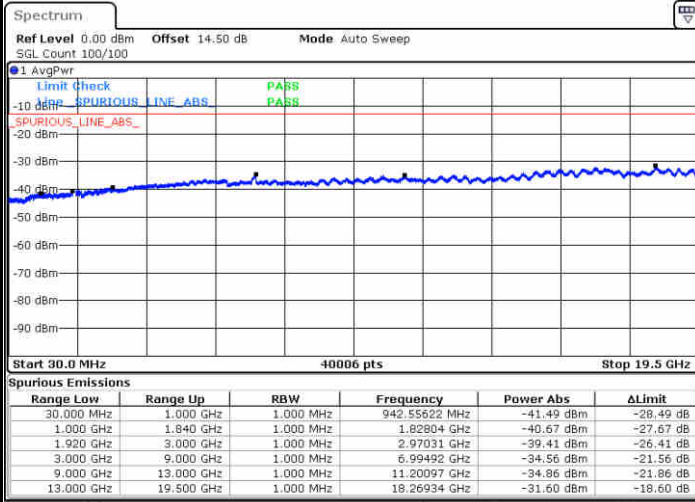

Highest Channel / 16QAM

Date: 25.DEC.2017 21:49:42

Date: 25.DEC.2017 21:50:38

LTE Band 25 / 15MHz

Lowest Channel / QPSK

Lowest Channel / 16QAM

Date: 25.DEC.2017 21:52:14

Date: 25.DEC.2017 21:53:10

Middle Channel / QPSK

Middle Channel / 16QAM

Date: 25.DEC.2017 21:54:47

Date: 25.DEC.2017 21:55:42

LTE Band 25 / 15MHz

Highest Channel / QPSK

Date: 25.DEC.2017 22:01:55

Highest Channel / 16QAM

Date: 25.DEC.2017 22:02:51

LTE Band 25 / 20MHz

Lowest Channel / QPSK

Date: 25.DEC.2017 22:04:27

Lowest Channel / 16QAM

Date: 25.DEC.2017 22:05:23

LTE Band 25 / 20MHz

Middle Channel / QPSK

Middle Channel / 16QAM

Date: 25.DEC.2017 22:07:00

Date: 25.DEC.2017 22:07:56

Highest Channel / QPSK

Highest Channel / 16QAM

Date: 25.DEC.2017 22:14:09

Date: 25.DEC.2017 22:15:04

LTE Band 25 / 1.4MHz