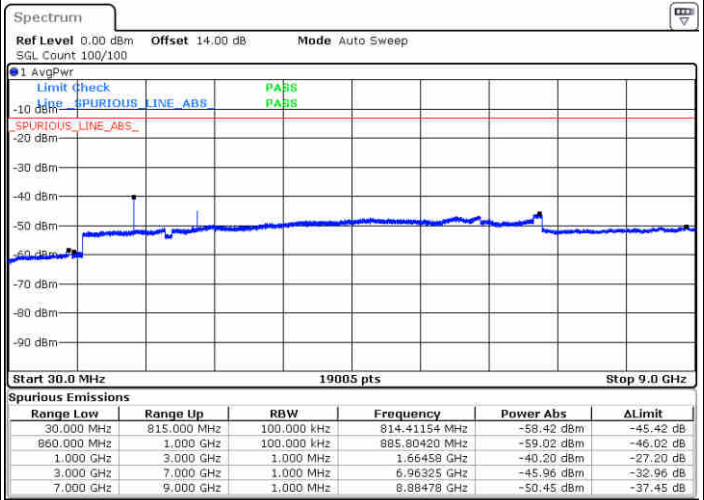

Highest Channel / 64QAM

Date: 4, JAN. 2018 13:36:08

LTE Band 26 / 3MHz

Lowest Channel / 64QAM

Date: 2.JAN.2018 10:38:14

Middle Channel / 64QAM

Date: 2.JAN.2018 10:39:29

Highest Channel / 64QAM

Date: 2.JAN.2018 10:43:00

LTE Band 26 / 5MHz

Lowest Channel / 64QAM

Middle Channel / 64QAM

Date: 2.JAN.2018 10:51:49

Date: 2.JAN.2018 10:53:03

Highest Channel / 64QAM

Date: 2.JAN.2018 10:56:34

LTE Band 26 / 10MHz

Lowest Channel / 64QAM

Middle Channel / 64QAM

Date: 2.JAN.2018 11:00:05

Date: 2.JAN.2018 11:01:19

Highest Channel / 64QAM

Date: 2.JAN.2018 11:04:50

LTE Band 26 / 15MHz