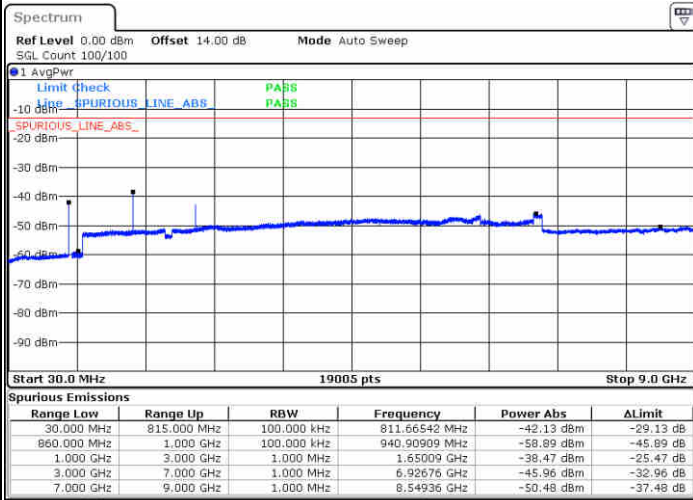

Date: 2.JAN.2018 10:43:00

LTE Band 26 / 5MHz

Lowest Channel / 64QAM

Middle Channel / 64QAM

Date: 2.JAN.2018 10:51:49

Date: 2.JAN.2018 10:53:03

Highest Channel / 64QAM

Date: 2.JAN.2018 10:56:34

LTE Band 26 / 10MHz

Lowest Channel / 64QAM

Middle Channel / 64QAM

Date: 2.JAN.2018 11:00:05

Date: 2.JAN.2018 11:01:19

Highest Channel / 64QAM

Date: 2.JAN.2018 11:04:50

LTE Band 26 / 15MHz

Lowest Channel / 64QAM

Middle Channel / 64QAM

Date: 2.JAN.2018 11:08:22

Date: 2.JAN.2018 11:09:36

Highest Channel / 64QAM

Date: 2.JAN.2018 11:13:06

LTE Band 38 / 5MHz

Lowest Channel / QPSK