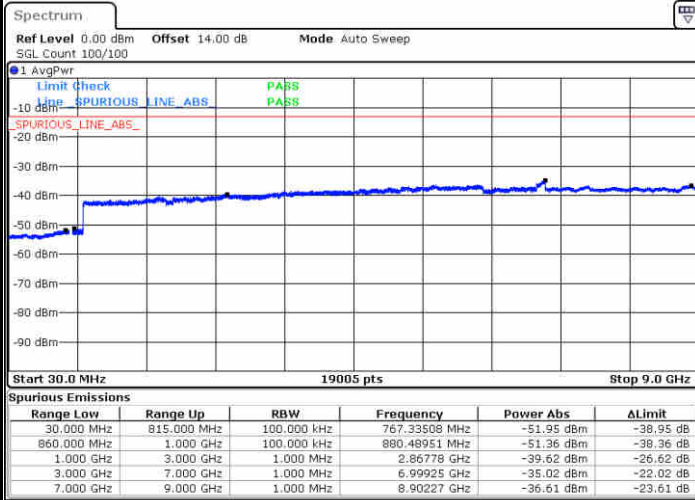

Highest Channel / QPSK

Date: 27.DEC.2017 15:40:37

Highest Channel / 16QAM

Date: 27.DEC.2017 15:41:33

LTE Band 26 / 10MHz

Lowest Channel / QPSK

Date: 27.DEC.2017 15:47:46

Lowest Channel / 16QAM

Date: 27.DEC.2017 15:48:42

LTE Band 26 / 10MHz

Middle Channel / QPSK

Middle Channel / 16QAM

Date: 27.DEC.2017 15:50:19

Date: 27.DEC.2017 15:51:15

Highest Channel / QPSK

Highest Channel / 16QAM

Date: 27.DEC.2017 15:57:27

Date: 27.DEC.2017 15:58:23

LTE Band 26 / 15MHz

Lowest Channel / QPSK

Lowest Channel / 16QAM

Date: 27.DEC.2017 16:04:43

Date: 27.DEC.2017 16:05:39

Middle Channel / QPSK