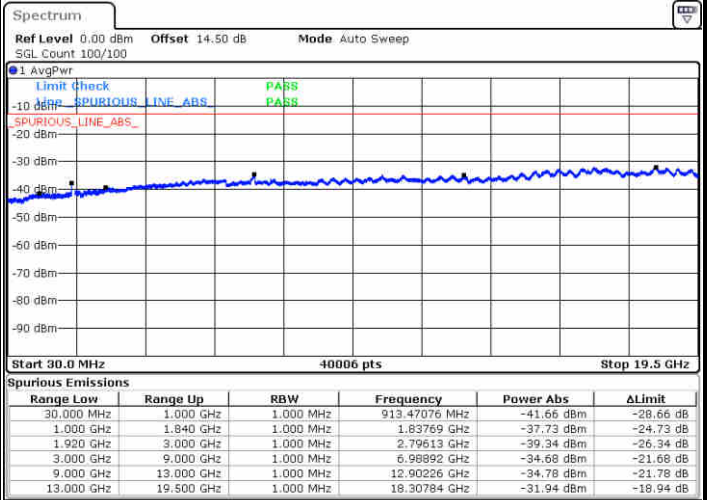

Lowest Channel / 16QAM

Date: 25.DEC.2017 21:40:58

LTE Band 25 / 10MHz

Middle Channel / QPSK

Middle Channel / 16QAM

Date: 25.DEC.2017 21:42:34

Date: 25.DEC.2017 21:43:30

Highest Channel / QPSK

Highest Channel / 16QAM

Date: 25.DEC.2017 21:49:42

Date: 25.DEC.2017 21:50:38

LTE Band 25 / 15MHz

Lowest Channel / QPSK

Lowest Channel / 16QAM

Date: 25.DEC.2017 21:52:14

Date: 25.DEC.2017 21:53:10

Middle Channel / QPSK

Middle Channel / 16QAM

Date: 25.DEC.2017 21:54:47

Date: 25.DEC.2017 21:55:42

LTE Band 25 / 15MHz

Highest Channel / QPSK

Date: 25.DEC.2017 22:01:55

Highest Channel / 16QAM