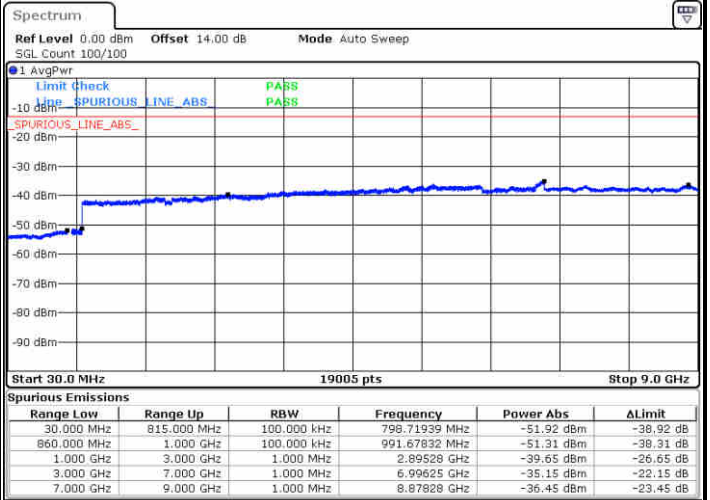

Highest Channel / QPSK

Date: 27.DEC.2017 15:40:37

Highest Channel / 16QAM

Date: 27.DEC.2017 15:41:33

LTE Band 26 / 10MHz

Lowest Channel / QPSK

Date: 27.DEC.2017 15:47:46

Lowest Channel / 16QAM

Date: 27.DEC.2017 15:48:42

LTE Band 26 / 10MHz

Middle Channel / QPSK

Middle Channel / 16QAM

Date: 27.DEC.2017 15:50:19

Date: 27.DEC.2017 15:51:15

Highest Channel / QPSK

Highest Channel / 16QAM

Date: 27.DEC.2017 15:57:27

Date: 27.DEC.2017 15:58:23

LTE Band 26 / 15MHz

Lowest Channel / QPSK

Lowest Channel / 16QAM

Date: 27.DEC.2017 16:04:43

Date: 27.DEC.2017 16:05:39

Middle Channel / QPSK

Middle Channel / 16QAM

Date: 27.DEC.2017 16:07:15

Date: 27.DEC.2017 16:08:12

LTE Band 26 / 1.4MHz

Lowest Channel / 64QAM

Middle Channel / 64QAM

Date: 2, JAN. 2018 12:56:28

Date: 4, JAN. 2018 13:36:45