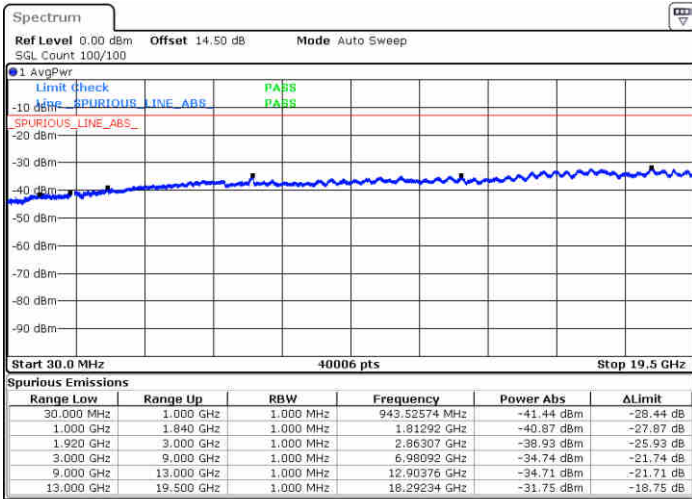

Middle Channel / 16QAM

Date: 25.DEC.2017 22:07:00

Date: 25.DEC.2017 22:07:56

Highest Channel / QPSK

Highest Channel / 16QAM

Date: 25.DEC.2017 22:14:09

Date: 25.DEC.2017 22:15:04

LTE Band 25 / 1.4MHz

Lowest Channel / 64QAM

Middle Channel / 64QAM

Date: 29.DEC.2017 17:21:32

Date: 29.DEC.2017 17:22:47

Highest Channel / 64QAM

Date: 29.DEC.2017 17:26:21

LTE Band 25 / 3MHz

Lowest Channel / 64QAM

Middle Channel / 64QAM

Date: 29-DEC-2017 17:27:36

Date: 29-DEC-2017 17:28:52

Highest Channel / 64QAM

Date: 29-DEC-2017 17:32:25

LTE Band 25 / 5MHz

Lowest Channel / 64QAM

Middle Channel / 64QAM