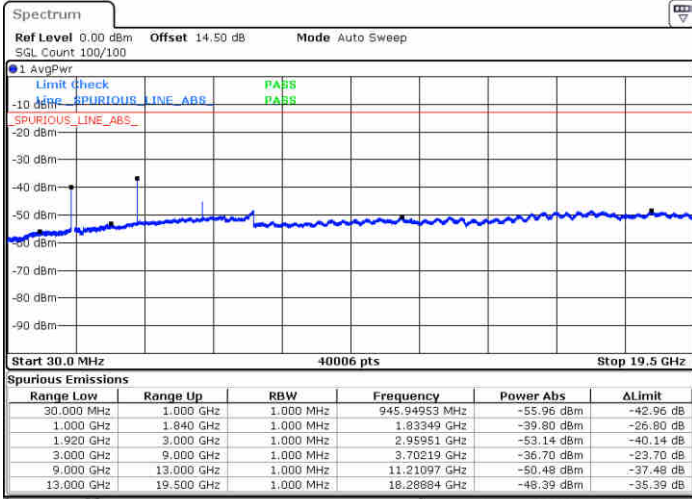

Date: 29.DEC.2017 18:57:35

Date: 29.DEC.2017 18:58:50

Highest Channel / 64QAM

Date: 29.DEC.2017 19:02:24

LTE Band 25 / 10MHz

Lowest Channel / 64QAM

Middle Channel / 64QAM

Date: 29.DEC.2017 19:03:39

Date: 29.DEC.2017 19:04:54

Highest Channel / 64QAM

Date: 29.DEC.2017 19:08:28

LTE Band 25 / 20MHz

Lowest Channel / 64QAM

Middle Channel / 64QAM

Date: 29.DEC.2017 19:15:49

Date: 29.DEC.2017 19:17:04

Highest Channel / 64QAM

Date: 29.DEC.2017 19:20:38

LTE Band 26 / 1.4MHz

Lowest Channel / QPSK

Lowest Channel / 16QAM

Date: 27.DEC.2017 14:45:09

Date: 27.DEC.2017 14:46:05

Middle Channel / QPSK