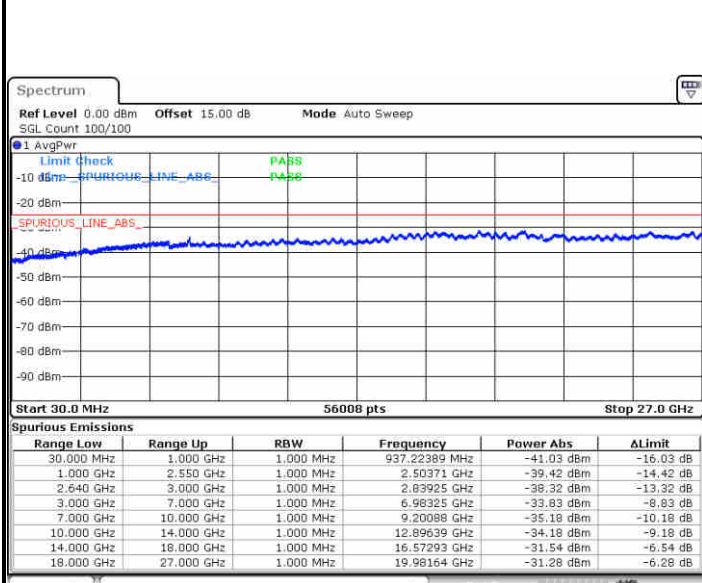

Lowest Channel / 16QAM

Date: 29.DEC.2017 07:49:17

Date: 29.DEC.2017 07:50:13

Middle Channel / QPSK

Middle Channel / 16QAM

Date: 29.DEC.2017 07:51:50

Date: 29.DEC.2017 07:52:46

LTE Band 38 / 5MHz

Highest Channel / QPSK

Date: 29.DEC.2017 07:59:01

Highest Channel / 16QAM

Date: 29.DEC.2017 07:59:57

LTE Band 38 / 10MHz

Lowest Channel / QPSK

Date: 29.DEC.2017 08:06:13

Lowest Channel / 16QAM

Date: 29.DEC.2017 08:07:09

LTE Band 38 / 10MHz

Middle Channel / QPSK

Middle Channel / 16QAM

Date: 29.DEC.2017 08:08:46

Date: 29.DEC.2017 08:09:42

Highest Channel / QPSK

Highest Channel / 16QAM