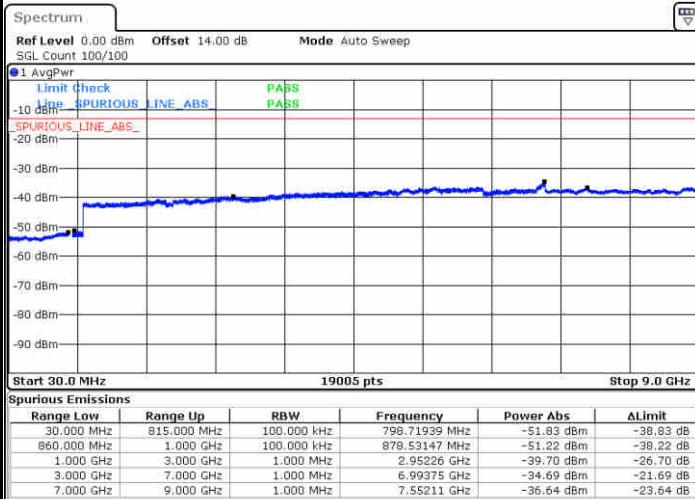

Date: 27.DEC.2017 15:16:38

Date: 27.DEC.2017 15:17:24

Highest Channel / QPSK

Highest Channel / 16QAM

Date: 27.DEC.2017 15:23:47

Date: 27.DEC.2017 15:24:43

LTE Band 26 / 5MHz

Lowest Channel / QPSK

Lowest Channel / 16QAM

Date: 27.DEC.2017 15:30:56

Date: 27.DEC.2017 15:31:52

Middle Channel / QPSK

Middle Channel / 16QAM

Date: 27.DEC.2017 15:33:29

Date: 27.DEC.2017 15:34:25

LTE Band 26 / 5MHz

Highest Channel / QPSK

Date: 27.DEC.2017 15:40:37

Highest Channel / 16QAM

Date: 27.DEC.2017 15:41:33

LTE Band 26 / 10MHz

Lowest Channel / QPSK

Date: 27.DEC.2017 15:47:46

Lowest Channel / 16QAM