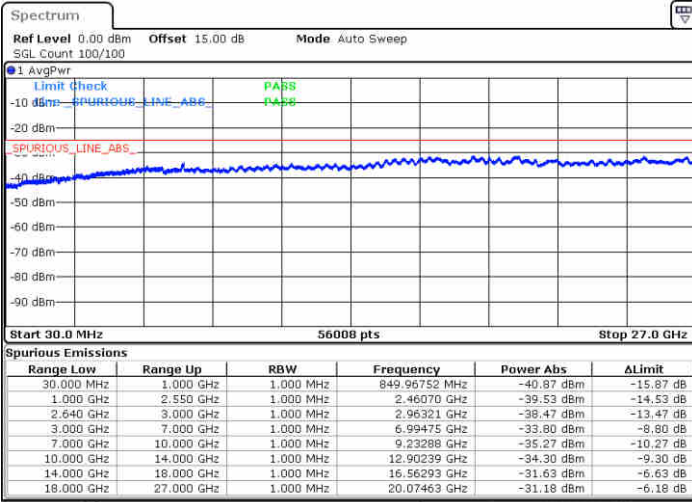

LTE Band 26 / 10MHz

Lowest Channel / 64QAM

Middle Channel / 64QAM

Date: 2.JAN.2018 11:00:05

Date: 2.JAN.2018 11:01:19

Highest Channel / 64QAM

Date: 2.JAN.2018 11:04:50

LTE Band 26 / 15MHz

Lowest Channel / 64QAM

Middle Channel / 64QAM

Date: 2.JAN.2018 11:08:22

Date: 2.JAN.2018 11:09:36

Highest Channel / 64QAM

Date: 2.JAN.2018 11:13:06

LTE Band 38 / 5MHz

Lowest Channel / QPSK

Lowest Channel / 16QAM

Date: 29.DEC.2017 07:49:17

Date: 29.DEC.2017 07:50:13

Middle Channel / QPSK

Middle Channel / 16QAM

Date: 29.DEC.2017 07:51:50

Date: 29.DEC.2017 07:52:46

LTE Band 38 / 5MHz

Highest Channel / QPSK

Date: 29.DEC.2017 07:59:01

Highest Channel / 16QAM

Date: 29.DEC.2017 07:59:57

LTE Band 38 / 10MHz

Lowest Channel / QPSK

Date: 29.DEC.2017 08:06:13

Lowest Channel / 16QAM