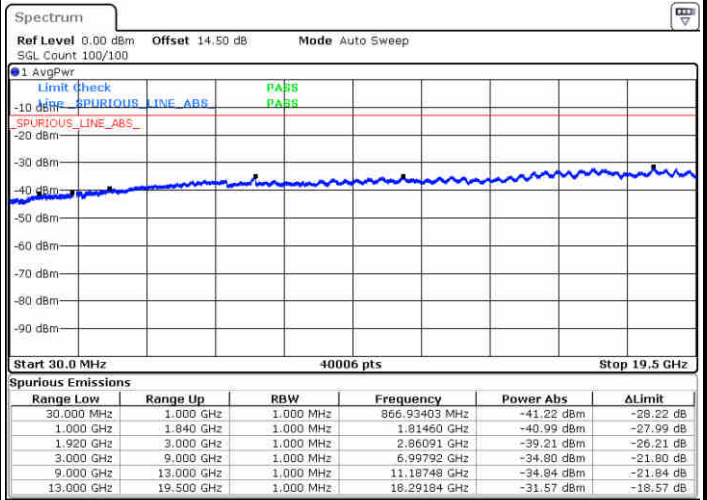

Date: 25.DEC.2017 22:02:51

LTE Band 25 / 20MHz

Lowest Channel / QPSK

Date: 25.DEC.2017 22:04:27

Lowest Channel / 16QAM

Date: 25.DEC.2017 22:05:23

LTE Band 25 / 20MHz

Middle Channel / QPSK

Middle Channel / 16QAM

Date: 25.DEC.2017 22:07:00

Date: 25.DEC.2017 22:07:56

Highest Channel / QPSK

Highest Channel / 16QAM

Date: 25.DEC.2017 22:14:09

Date: 25.DEC.2017 22:15:04

LTE Band 25 / 1.4MHz

Lowest Channel / 64QAM

Middle Channel / 64QAM

Date: 29.DEC.2017 17:21:32

Date: 29.DEC.2017 17:22:47

Highest Channel / 64QAM

Date: 29.DEC.2017 17:26:21

LTE Band 25 / 3MHz

Lowest Channel / 64QAM