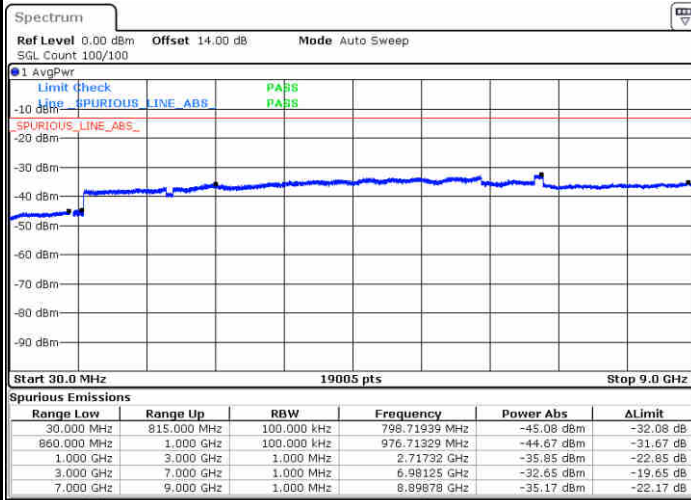

Middle Channel / 16QAM

Date: 27.DEC.2017 16:07:15

Date: 27.DEC.2017 16:08:12

LTE Band 26 / 1.4MHz

Lowest Channel / 64QAM

Middle Channel / 64QAM

Date: 2, JAN. 2018 12:56:28

Date: 4, JAN. 2018 13:36:45

Highest Channel / 64QAM

Date: 4, JAN. 2018 13:36:08

LTE Band 26 / 3MHz

Lowest Channel / 64QAM

Date: 2.JAN.2018 10:38:14

Middle Channel / 64QAM

Date: 2.JAN.2018 10:39:29

Highest Channel / 64QAM

Date: 2.JAN.2018 10:43:00

LTE Band 26 / 5MHz

Lowest Channel / 64QAM

Middle Channel / 64QAM

Date: 2.JAN.2018 10:51:49

Date: 2.JAN.2018 10:53:03

Highest Channel / 64QAM

Date: 2.JAN.2018 10:56:34