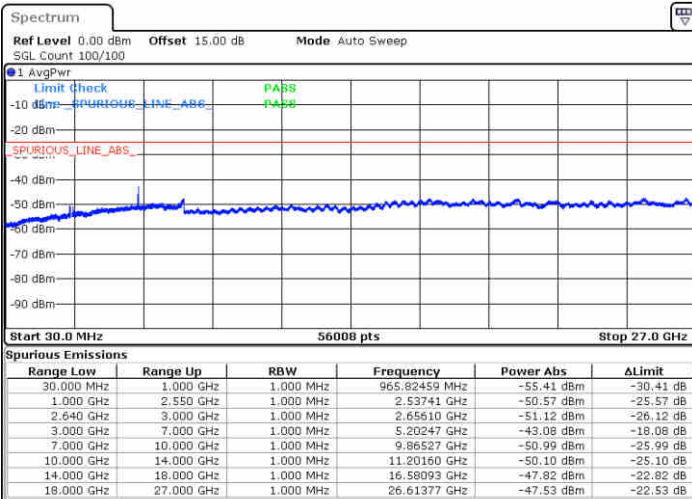

Middle Channel / 16QAM

Date: 29.DEC.2017 08:25:41

Date: 29.DEC.2017 08:26:37

LTE Band 38 / 15MHz

Highest Channel / QPSK

Date: 29.DEC.2017 08:32:51

Highest Channel / 16QAM

Date: 29.DEC.2017 08:33:48

LTE Band 38 / 20MHz

Lowest Channel / QPSK

Date: 29.DEC.2017 08:40:01

Lowest Channel / 16QAM

Date: 29.DEC.2017 08:40:57

LTE Band 38 / 20MHz

Middle Channel / QPSK

Middle Channel / 16QAM

Date: 29.DEC.2017 08:42:34

Date: 29.DEC.2017 08:43:31

Highest Channel / QPSK

Highest Channel / 16QAM

Date: 29.DEC.2017 08:49:45

Date: 29.DEC.2017 08:50:41

LTE Band 38 / 5MHz

Lowest Channel / 64QAM