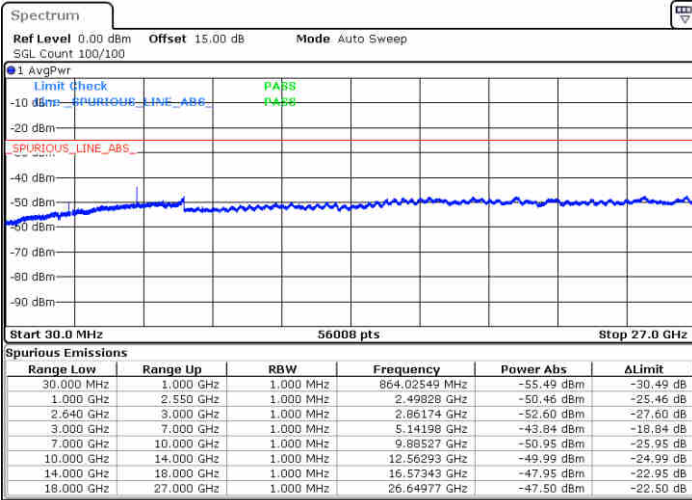

Date: 29.DEC.2017 08:07:09

LTE Band 38 / 10MHz

Middle Channel / QPSK

Middle Channel / 16QAM

Date: 29.DEC.2017 08:08:46

Date: 29.DEC.2017 08:09:42

Highest Channel / QPSK

Highest Channel / 16QAM

Date: 29.DEC.2017 08:15:57

Date: 29.DEC.2017 08:16:53

LTE Band 38 / 15MHz

Lowest Channel / QPSK

Lowest Channel / 16QAM

Date: 29.DEC.2017 08:23:07

Date: 29.DEC.2017 08:24:04

Middle Channel / QPSK

Middle Channel / 16QAM

Date: 29.DEC.2017 08:25:41

Date: 29.DEC.2017 08:26:37

LTE Band 38 / 15MHz

Highest Channel / QPSK

Date: 29.DEC.2017 08:32:51

Highest Channel / 16QAM

Date: 29.DEC.2017 08:33:48