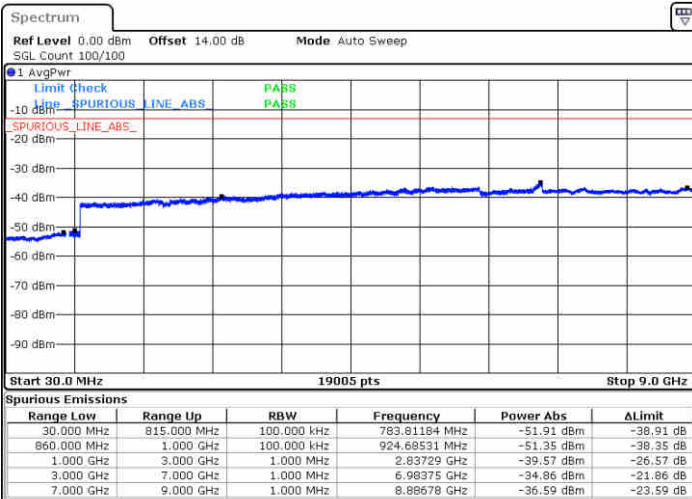

Date: 29.DEC.2017 19:04:54

Highest Channel / 64QAM

Date: 29.DEC.2017 19:08:28

LTE Band 25 / 20MHz

Lowest Channel / 64QAM

Middle Channel / 64QAM

Date: 29.DEC.2017 19:15:49

Date: 29.DEC.2017 19:17:04

Highest Channel / 64QAM

Date: 29.DEC.2017 19:20:38

LTE Band 26 / 1.4MHz

Lowest Channel / QPSK

Lowest Channel / 16QAM

Date: 27.DEC.2017 14:45:09

Date: 27.DEC.2017 14:46:05

Middle Channel / QPSK

Middle Channel / 16QAM

Date: 27.DEC.2017 14:47:42

Date: 27.DEC.2017 14:48:38

LTE Band 26 / 1.4MHz

Highest Channel / QPSK

Date: 27.DEC.2017 15:04:10

Highest Channel / 16QAM

Date: 26.DEC.2017 08:51:26