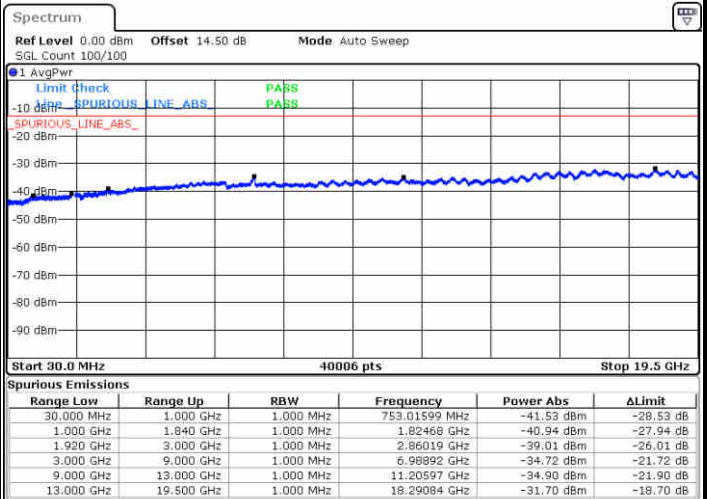

Middle Channel / 16QAM

Date: 25.DEC.2017 22:07:00

Date: 25.DEC.2017 22:07:56

Highest Channel / QPSK

Highest Channel / 16QAM

Date: 25.DEC.2017 22:14:09

Date: 25.DEC.2017 22:15:04

LTE Band 25 / 1.4MHz

Lowest Channel / 64QAM

Middle Channel / 64QAM

Date: 29.DEC.2017 17:21:32

Date: 29.DEC.2017 17:22:47

Highest Channel / 64QAM

Date: 29.DEC.2017 17:26:21

LTE Band 25 / 3MHz

Lowest Channel / 64QAM