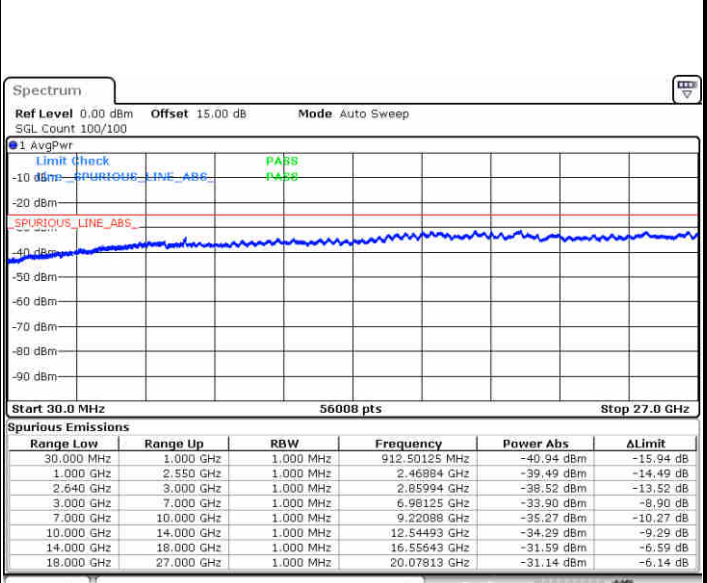

Lowest Channel / 16QAM

Date: 29.DEC.2017 07:49:17

Date: 29.DEC.2017 07:50:13

Middle Channel / QPSK

Middle Channel / 16QAM

Date: 29.DEC.2017 07:51:50

Date: 29.DEC.2017 07:52:46

LTE Band 38 / 5MHz

Highest Channel / QPSK

Date: 29.DEC.2017 07:59:01

Highest Channel / 16QAM

Date: 29.DEC.2017 07:59:57

LTE Band 38 / 10MHz

Lowest Channel / QPSK

Date: 29.DEC.2017 08:06:13

Lowest Channel / 16QAM

Date: 29.DEC.2017 08:07:09

LTE Band 38 / 10MHz

Middle Channel / QPSK

Middle Channel / 16QAM

Date: 29.DEC.2017 08:08:46

Date: 29.DEC.2017 08:09:42

Highest Channel / QPSK

Highest Channel / 16QAM