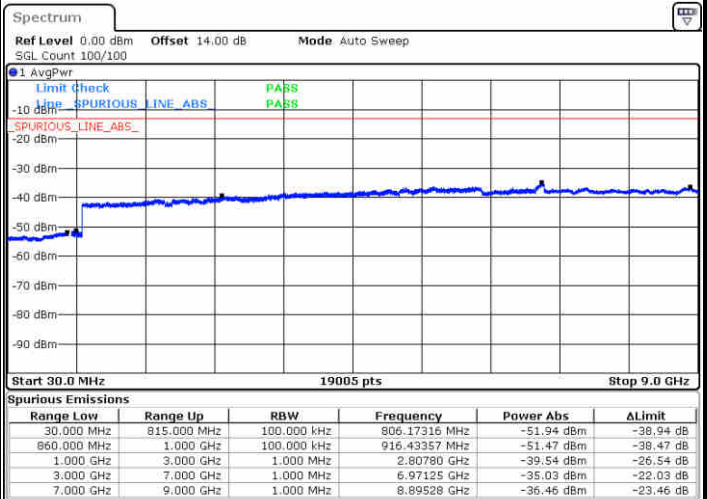

LTE Band 26 / 3MHz

Lowest Channel / QPSK

Date: 27.DEC.2017 15:14:05

Lowest Channel / 16QAM

Date: 27.DEC.2017 15:15:01

LTE Band 26 / 3MHz

Middle Channel / QPSK

Middle Channel / 16QAM

Date: 27.DEC.2017 15:16:38

Date: 27.DEC.2017 15:17:24

Highest Channel / QPSK

Highest Channel / 16QAM

Date: 27.DEC.2017 15:23:47

Date: 27.DEC.2017 15:24:43

LTE Band 26 / 5MHz

Lowest Channel / QPSK

Lowest Channel / 16QAM

Date: 27.DEC.2017 15:30:56

Date: 27.DEC.2017 15:31:52

Middle Channel / QPSK

Middle Channel / 16QAM

Date: 27.DEC.2017 15:33:29

Date: 27.DEC.2017 15:34:25

LTE Band 26 / 5MHz

Highest Channel / QPSK

Date: 27.DEC.2017 15:40:37

Highest Channel / 16QAM

Date: 27.DEC.2017 15:41:33

LTE Band 26 / 10MHz

Lowest Channel / QPSK

Date: 27.DEC.2017 15:47:46

Lowest Channel / 16QAM