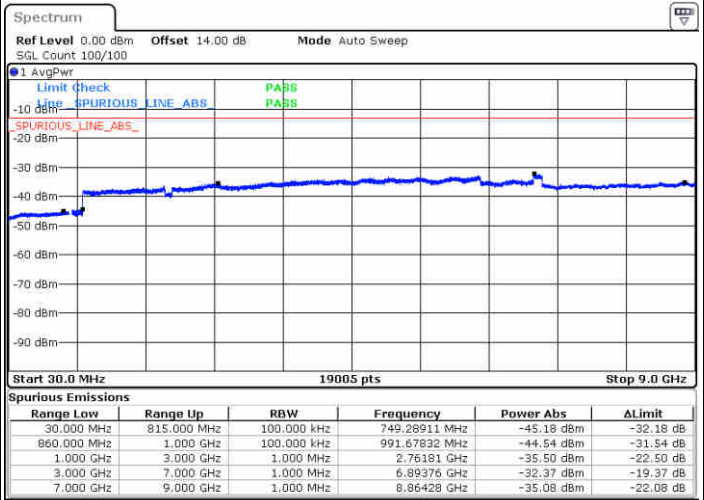

Middle Channel / 16QAM

Date: 27.DEC.2017 16:07:15

Date: 27.DEC.2017 16:08:12

LTE Band 26 / 1.4MHz

Lowest Channel / 64QAM

Middle Channel / 64QAM

Date: 2, JAN. 2018 12:56:28

Date: 4, JAN. 2018 13:36:45

Highest Channel / 64QAM

Date: 4, JAN. 2018 13:36:08

LTE Band 26 / 3MHz

Lowest Channel / 64QAM

Date: 2.JAN.2018 10:38:14

Middle Channel / 64QAM

Date: 2.JAN.2018 10:39:29

Highest Channel / 64QAM

Date: 2.JAN.2018 10:43:00

LTE Band 26 / 5MHz

Lowest Channel / 64QAM

Middle Channel / 64QAM

Date: 2.JAN.2018 10:51:49

Date: 2.JAN.2018 10:53:03

Highest Channel / 64QAM

Date: 2.JAN.2018 10:56:34