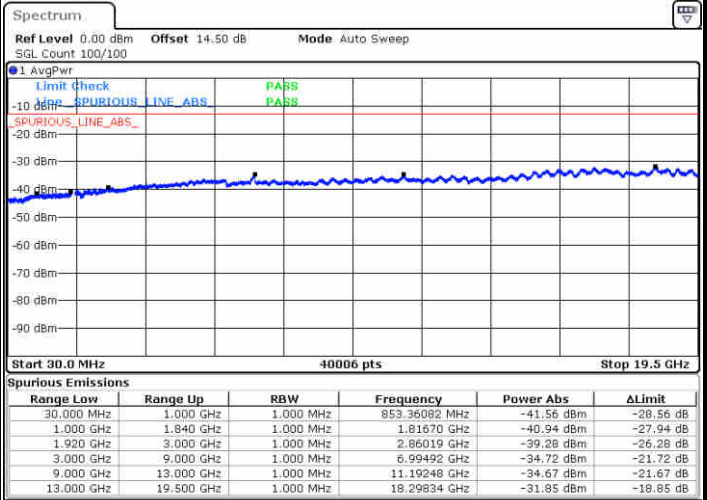

Middle Channel / QPSK

Middle Channel / 16QAM

Date: 25.DEC.2017 21:54:47

Date: 25.DEC.2017 21:55:42

LTE Band 25 / 15MHz

Highest Channel / QPSK

Date: 25.DEC.2017 22:01:55

Highest Channel / 16QAM

Date: 25.DEC.2017 22:02:51

LTE Band 25 / 20MHz

Lowest Channel / QPSK

Date: 25.DEC.2017 22:04:27

Lowest Channel / 16QAM

Date: 25.DEC.2017 22:05:23

LTE Band 25 / 20MHz

Middle Channel / QPSK

Middle Channel / 16QAM

Date: 25.DEC.2017 22:07:00

Date: 25.DEC.2017 22:07:56

Highest Channel / QPSK

Highest Channel / 16QAM

Date: 25.DEC.2017 22:14:09

Date: 25.DEC.2017 22:15:04

LTE Band 25 / 1.4MHz