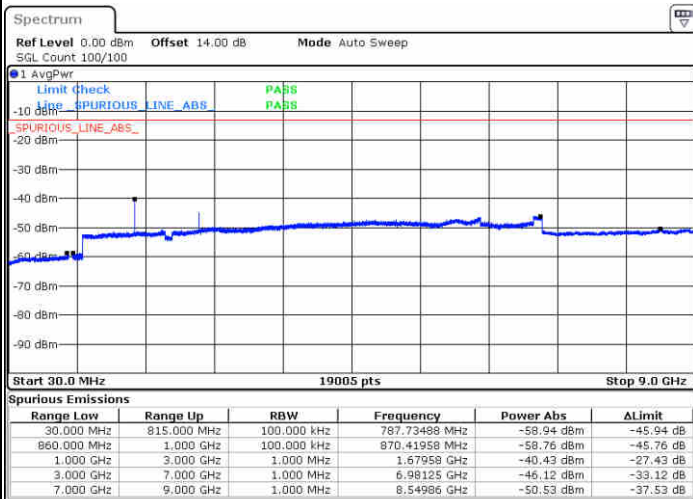

Date: 2.JAN.2018 10:43:00

LTE Band 26 / 5MHz

Lowest Channel / 64QAM

Middle Channel / 64QAM

Date: 2.JAN.2018 10:51:49

Date: 2.JAN.2018 10:53:03

Highest Channel / 64QAM

Date: 2.JAN.2018 10:56:34

LTE Band 26 / 10MHz

Lowest Channel / 64QAM

Middle Channel / 64QAM

Date: 2.JAN.2018 11:00:05

Date: 2.JAN.2018 11:01:19

Highest Channel / 64QAM

Date: 2.JAN.2018 11:04:50

LTE Band 26 / 15MHz

Lowest Channel / 64QAM

Middle Channel / 64QAM

Date: 2.JAN.2018 11:08:22

Date: 2.JAN.2018 11:09:36

Highest Channel / 64QAM

Date: 2.JAN.2018 11:13:06

LTE Band 38 / 5MHz

Lowest Channel / QPSK