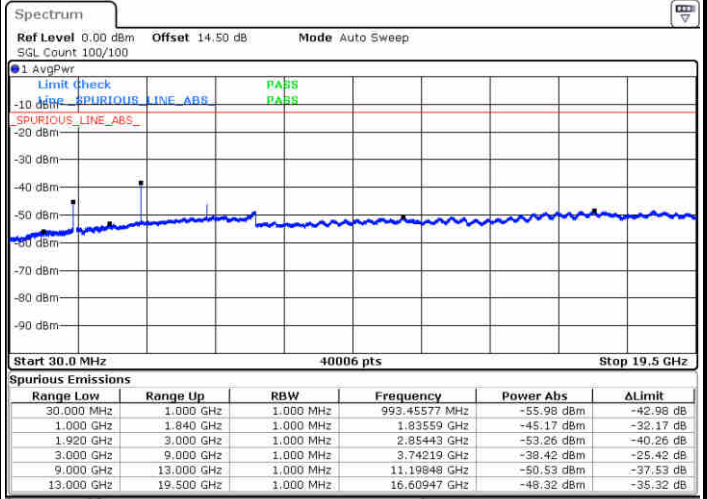

Date: 29.DEC.2017 18:57:35

Date: 29.DEC.2017 18:58:50

Highest Channel / 64QAM

Date: 29.DEC.2017 19:02:24

LTE Band 25 / 10MHz

Lowest Channel / 64QAM

Middle Channel / 64QAM

Date: 29.DEC.2017 19:03:39

Date: 29.DEC.2017 19:04:54

Highest Channel / 64QAM

Date: 29.DEC.2017 19:08:28

LTE Band 25 / 20MHz

Lowest Channel / 64QAM

Middle Channel / 64QAM

Date: 29.DEC.2017 19:15:49

Date: 29.DEC.2017 19:17:04

Highest Channel / 64QAM

Date: 29.DEC.2017 19:20:38

LTE Band 26 / 1.4MHz

Lowest Channel / QPSK

Lowest Channel / 16QAM

Date: 27.DEC.2017 14:45:09

Date: 27.DEC.2017 14:46:05

Middle Channel / QPSK

Middle Channel / 16QAM

Date: 27.DEC.2017 14:47:42

Date: 27.DEC.2017 14:48:38

LTE Band 26 / 1.4MHz

Highest Channel / QPSK

Date: 27.DEC.2017 15:04:10

Highest Channel / 16QAM

Date: 26.DEC.2017 08:51:26