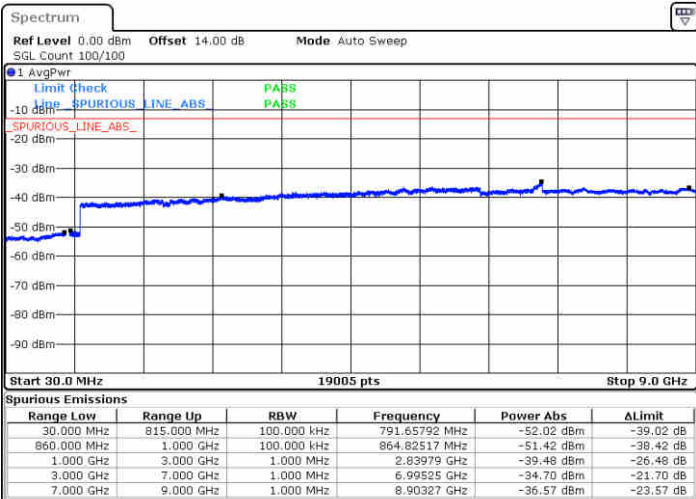

Middle Channel / 16QAM

Date: 27.DEC.2017 14:47:42

Date: 27.DEC.2017 14:48:38

LTE Band 26 / 1.4MHz

Highest Channel / QPSK

Date: 27.DEC.2017 15:04:10

Highest Channel / 16QAM

Date: 26.DEC.2017 08:51:26

LTE Band 26 / 3MHz

Lowest Channel / QPSK

Date: 27.DEC.2017 15:14:05

Lowest Channel / 16QAM

Date: 27.DEC.2017 15:15:01

LTE Band 26 / 3MHz

Middle Channel / QPSK

Middle Channel / 16QAM

Date: 27.DEC.2017 15:16:38

Date: 27.DEC.2017 15:17:24

Highest Channel / QPSK

Highest Channel / 16QAM

Date: 27.DEC.2017 15:23:47

Date: 27.DEC.2017 15:24:43

LTE Band 26 / 5MHz

Lowest Channel / QPSK