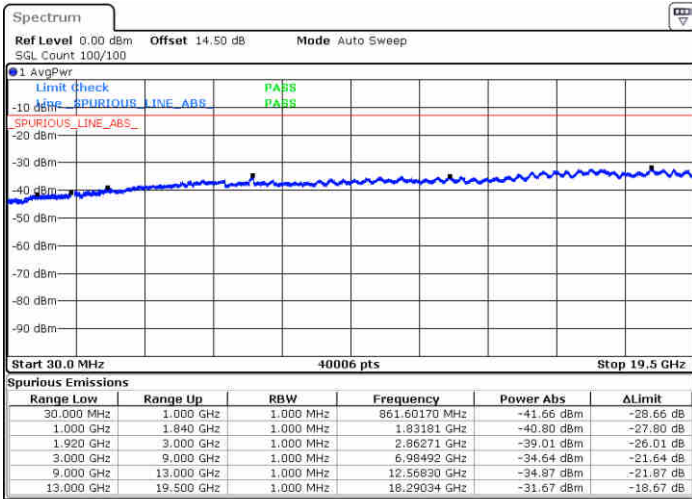

Middle Channel / 16QAM

Date: 25.DEC.2017 22:07:00

Date: 25.DEC.2017 22:07:56

Highest Channel / QPSK

Highest Channel / 16QAM

Date: 25.DEC.2017 22:14:09

Date: 25.DEC.2017 22:15:04

LTE Band 25 / 1.4MHz

Lowest Channel / 64QAM

Middle Channel / 64QAM

Date: 29.DEC.2017 17:21:32

Date: 29.DEC.2017 17:22:47

Highest Channel / 64QAM

Date: 29.DEC.2017 17:26:21

LTE Band 25 / 3MHz

Lowest Channel / 64QAM

Middle Channel / 64QAM

Date: 29-DEC-2017 17:27:36

Date: 29-DEC-2017 17:28:52

Highest Channel / 64QAM

Date: 29-DEC-2017 17:32:25

LTE Band 25 / 5MHz

Lowest Channel / 64QAM

Middle Channel / 64QAM