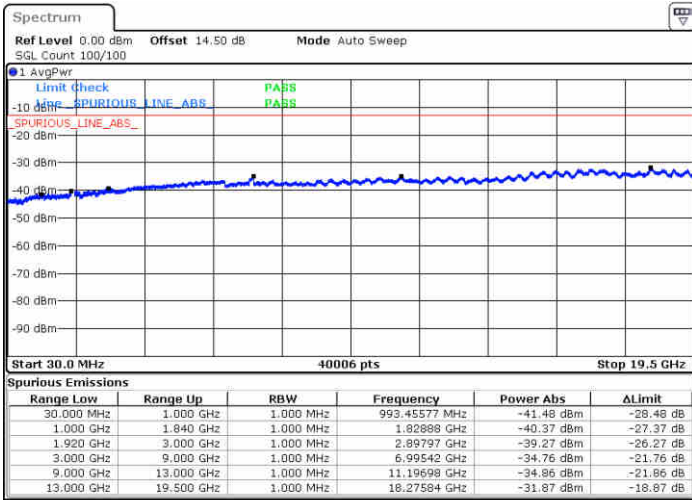

Middle Channel / 16QAM

Date: 25.DEC.2017 22:07:00

Date: 25.DEC.2017 22:07:56

Highest Channel / QPSK

Highest Channel / 16QAM

Date: 25.DEC.2017 22:14:09

Date: 25.DEC.2017 22:15:04

LTE Band 25 / 1.4MHz

Lowest Channel / 64QAM

Middle Channel / 64QAM

Date: 29.DEC.2017 17:21:32

Date: 29.DEC.2017 17:22:47

Highest Channel / 64QAM

Date: 29.DEC.2017 17:26:21

LTE Band 25 / 3MHz

Lowest Channel / 64QAM