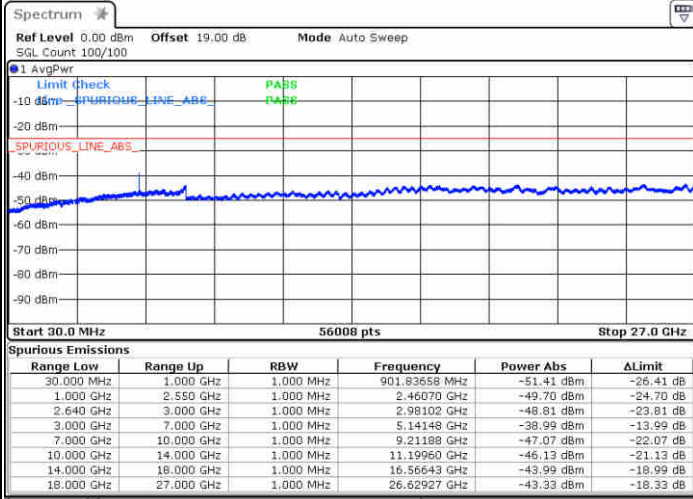

Date: 29.DEC.2017 08:42:34

Date: 29.DEC.2017 08:43:31

Highest Channel / QPSK

Highest Channel / 16QAM

Date: 29.DEC.2017 08:49:45

Date: 29.DEC.2017 08:50:41

LTE Band 38 / 5MHz

Lowest Channel / 64QAM

Middle Channel / 64QAM

Date: 29.DEC.2017 13:59:04

Date: 29.DEC.2017 14:37:44

Highest Channel / 64QAM

Date: 29.DEC.2017 14:09:43

LTE Band 38 / 10MHz

Lowest Channel / 64QAM

Middle Channel / 64QAM

Date: 29.DEC.2017 14:12:43

Date: 29.DEC.2017 14:14:02

Highest Channel / 64QAM

Date: 29.DEC.2017 14:15:52

LTE Band 38 / 15MHz

Lowest Channel / 64QAM

Middle Channel / 64QAM

Date: 29.DEC.2017 14:25:31