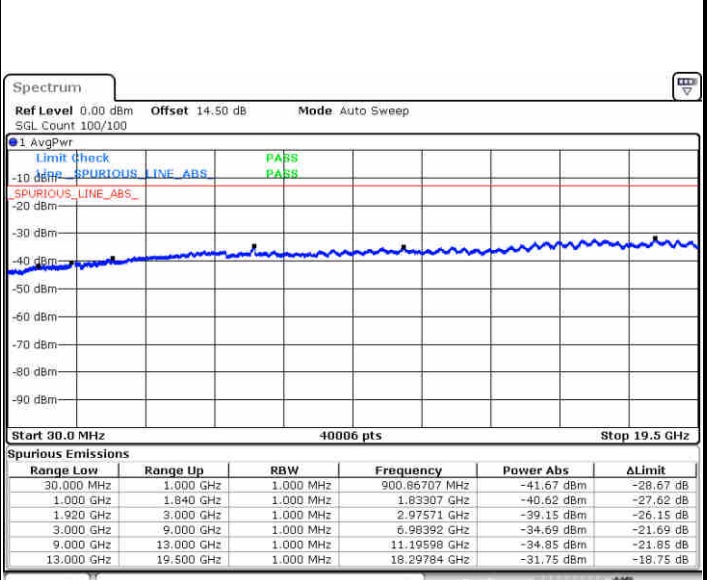

LTE Band 25 / 5MHz

Highest Channel / QPSK

Date: 25.DEC.2017 21:37:30

Highest Channel / 16QAM

Date: 25.DEC.2017 21:38:26

LTE Band 25 / 10MHz

Lowest Channel / QPSK

Date: 25.DEC.2017 21:40:02

Lowest Channel / 16QAM

Date: 25.DEC.2017 21:40:58

LTE Band 25 / 10MHz

Middle Channel / QPSK

Middle Channel / 16QAM

Date: 25.DEC.2017 21:42:34

Date: 25.DEC.2017 21:43:30

Highest Channel / QPSK

Highest Channel / 16QAM

Date: 25.DEC.2017 21:49:42

Date: 25.DEC.2017 21:50:38

LTE Band 25 / 15MHz

Lowest Channel / QPSK

Lowest Channel / 16QAM

Date: 25.DEC.2017 21:52:14

Date: 25.DEC.2017 21:53:10