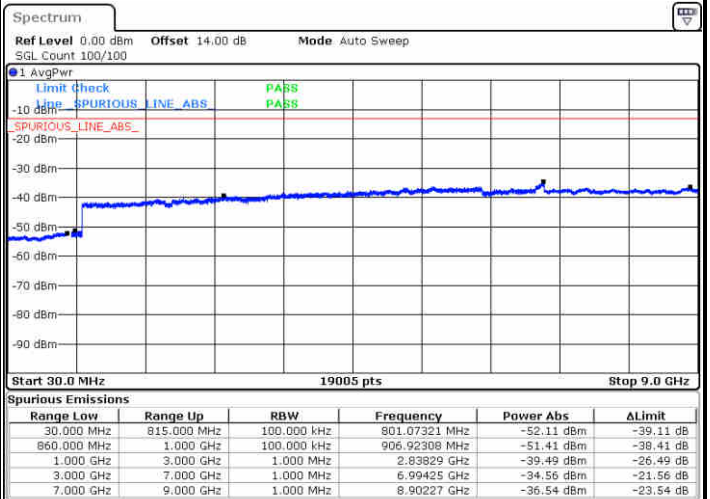

Highest Channel / QPSK

Date: 27.DEC.2017 15:40:37

Highest Channel / 16QAM

Date: 27.DEC.2017 15:41:33

LTE Band 26 / 10MHz

Lowest Channel / QPSK

Date: 27.DEC.2017 15:47:46

Lowest Channel / 16QAM

Date: 27.DEC.2017 15:48:42

LTE Band 26 / 10MHz

Middle Channel / QPSK

Middle Channel / 16QAM

Date: 27.DEC.2017 15:50:19

Date: 27.DEC.2017 15:51:15

Highest Channel / QPSK

Highest Channel / 16QAM

Date: 27.DEC.2017 15:57:27

Date: 27.DEC.2017 15:58:23

LTE Band 26 / 15MHz

Lowest Channel / QPSK

Lowest Channel / 16QAM

Date: 27.DEC.2017 16:04:43

Date: 27.DEC.2017 16:05:39

Middle Channel / QPSK