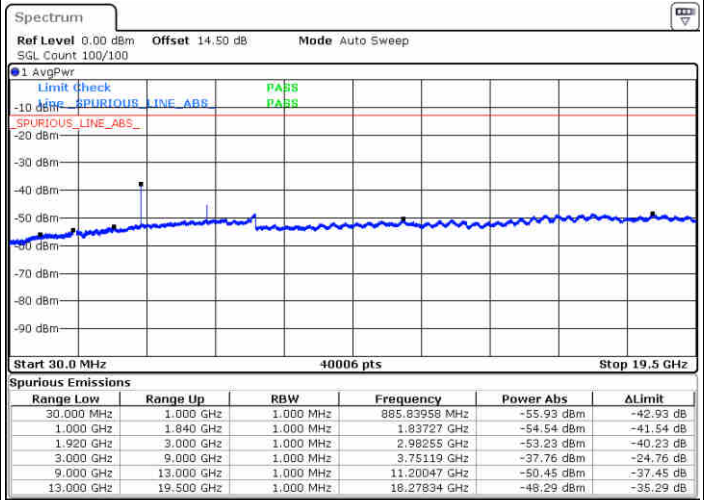

Date: 29.DEC.2017 18:57:35

Date: 29.DEC.2017 18:58:50

Highest Channel / 64QAM

Date: 29.DEC.2017 19:02:24

LTE Band 25 / 10MHz

Lowest Channel / 64QAM

Middle Channel / 64QAM

Date: 29.DEC.2017 19:03:39

Date: 29.DEC.2017 19:04:54

Highest Channel / 64QAM

Date: 29.DEC.2017 19:08:28

LTE Band 25 / 20MHz

Lowest Channel / 64QAM

Middle Channel / 64QAM

Date: 29.DEC.2017 19:15:49

Date: 29.DEC.2017 19:17:04