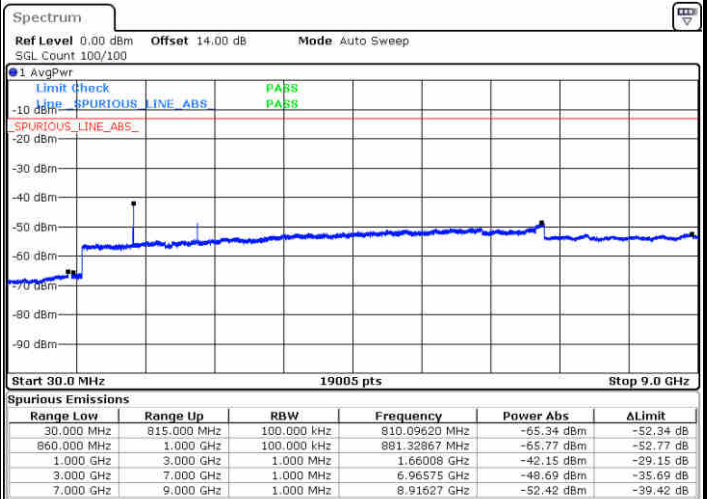

Date: 27.DEC.2017 15:48:42

LTE Band 26 / 10MHz

Middle Channel / QPSK

Middle Channel / 16QAM

Date: 27.DEC.2017 15:50:19

Date: 27.DEC.2017 15:51:15

Highest Channel / QPSK

Highest Channel / 16QAM

Date: 27.DEC.2017 15:57:27

Date: 27.DEC.2017 15:58:23

LTE Band 26 / 15MHz

Lowest Channel / QPSK

Lowest Channel / 16QAM

Date: 27.DEC.2017 16:04:43

Date: 27.DEC.2017 16:05:39

Middle Channel / QPSK

Middle Channel / 16QAM

Date: 27.DEC.2017 16:07:15

Date: 27.DEC.2017 16:08:12

LTE Band 26 / 1.4MHz

Lowest Channel / 64QAM

Middle Channel / 64QAM

Date: 2, JAN. 2018 12:56:28

Date: 4, JAN. 2018 13:36:45