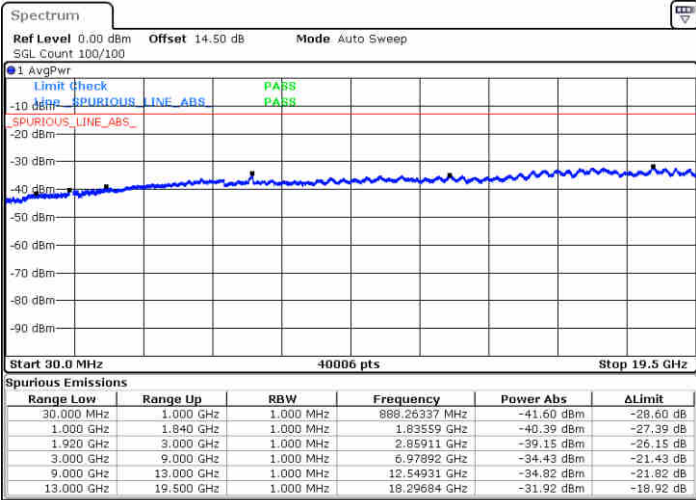

Middle Channel / QPSK

Middle Channel / 16QAM

Date: 25.DEC.2017 21:54:47

Date: 25.DEC.2017 21:55:42

LTE Band 25 / 15MHz

Highest Channel / QPSK

Date: 25.DEC.2017 22:01:55

Highest Channel / 16QAM

Date: 25.DEC.2017 22:02:51

LTE Band 25 / 20MHz

Lowest Channel / QPSK

Date: 25.DEC.2017 22:04:27

Lowest Channel / 16QAM

Date: 25.DEC.2017 22:05:23

LTE Band 25 / 20MHz

Middle Channel / QPSK

Middle Channel / 16QAM

Date: 25.DEC.2017 22:07:00

Date: 25.DEC.2017 22:07:56

Highest Channel / QPSK

Highest Channel / 16QAM

Date: 25.DEC.2017 22:14:09

Date: 25.DEC.2017 22:15:04

LTE Band 25 / 1.4MHz