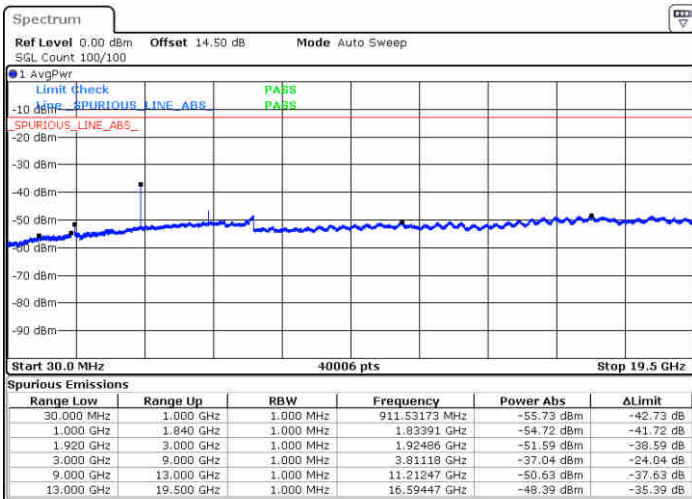

Date: 29.DEC.2017 18:57:35

Date: 29.DEC.2017 18:58:50

Highest Channel / 64QAM

Date: 29.DEC.2017 19:02:24

LTE Band 25 / 10MHz

Lowest Channel / 64QAM

Middle Channel / 64QAM

Date: 29.DEC.2017 19:03:39

Date: 29.DEC.2017 19:04:54

Highest Channel / 64QAM

Date: 29.DEC.2017 19:08:28

LTE Band 25 / 20MHz

Lowest Channel / 64QAM

Middle Channel / 64QAM

Date: 29.DEC.2017 19:15:49

Date: 29.DEC.2017 19:17:04