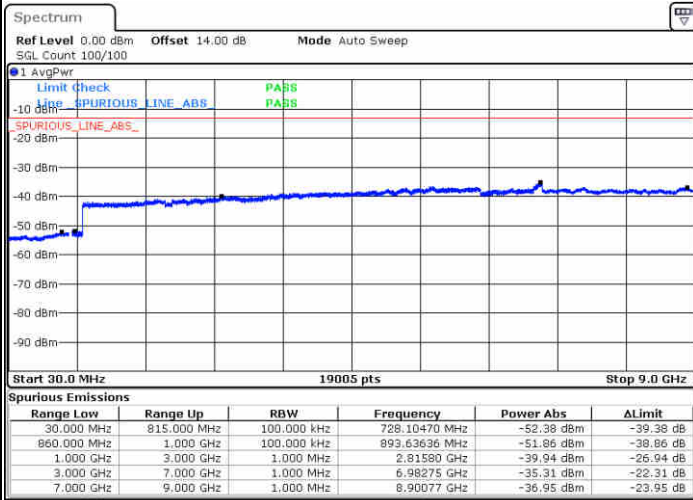

Date: 27.DEC.2017 15:57:27

Date: 27.DEC.2017 15:58:23

LTE Band 26 / 15MHz

Lowest Channel / QPSK

Lowest Channel / 16QAM

Date: 27.DEC.2017 16:04:43

Date: 27.DEC.2017 16:05:39

Middle Channel / QPSK

Middle Channel / 16QAM

Date: 27.DEC.2017 16:07:15

Date: 27.DEC.2017 16:08:12

LTE Band 26 / 1.4MHz

Lowest Channel / 64QAM

Middle Channel / 64QAM

Date: 2, JAN. 2018 12:56:28

Date: 4, JAN. 2018 13:36:45

Highest Channel / 64QAM

Date: 4, JAN. 2018 13:36:08

LTE Band 26 / 3MHz

Lowest Channel / 64QAM

Date: 2.JAN.2018 10:38:14

Middle Channel / 64QAM

Date: 2.JAN.2018 10:39:29

Highest Channel / 64QAM