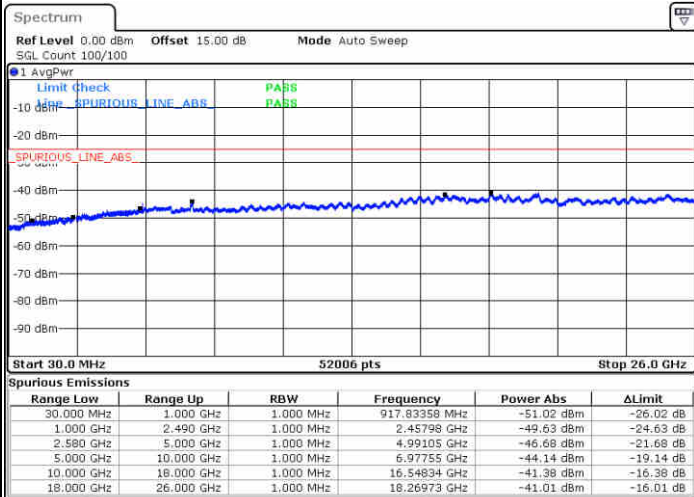

Date: 30.DEC.2017 08:21:52

Date: 30.DEC.2017 08:22:47

Highest Channel / 64QAM

Date: 30.DEC.2017 08:23:41

LTE Band 7 / 15MHz

Lowest Channel / 64QAM

Middle Channel / 64QAM

Date: 30.DEC.2017 08:24:36

Date: 30.DEC.2017 08:25:30

Highest Channel / 64QAM

Date: 30.DEC.2017 08:26:24

LTE Band 7 / 20MHz

Lowest Channel / 64QAM

Middle Channel / 64QAM

Date: 30.DEC.2017 08:27:19

Date: 30.DEC.2017 08:28:13

Highest Channel / 64QAM

Date: 30.DEC.2017 08:29:08

LTE Band 12 / 1.4MHz

Lowest Channel / QPSK

Lowest Channel / 16QAM

Date: 26.DEC.2017 10:10:30

Date: 26.DEC.2017 10:11:26

Middle Channel / QPSK