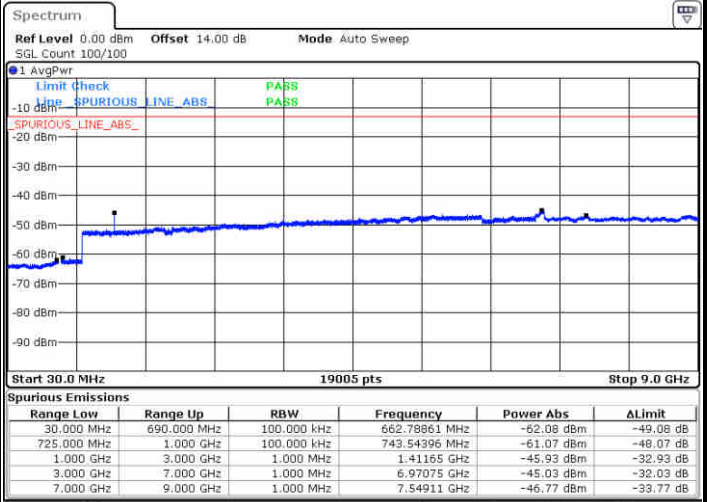

Date: 23.DEC.2017 16:41:34

Date: 23.DEC.2017 16:43:56

Middle Channel / QPSK

Middle Channel / 16QAM

Date: 23.DEC.2017 16:45:32

Date: 23.DEC.2017 16:46:28

LTE Band 17 / 5MHz

Highest Channel / QPSK

Date: 23.DEC.2017 16:52:43

Highest Channel / 16QAM

Date: 23.DEC.2017 16:53:40

LTE Band 17 / 10MHz

Lowest Channel / QPSK

Date: 23.DEC.2017 16:59:54

Lowest Channel / 16QAM

Date: 23.DEC.2017 17:00:50

LTE Band 17 / 10MHz

Middle Channel / QPSK

Middle Channel / 16QAM

Date: 23.DEC.2017 17:02:27

Date: 23.DEC.2017 17:03:23

Highest Channel / QPSK

Highest Channel / 16QAM

Date: 23.DEC.2017 17:09:38

Date: 23.DEC.2017 17:10:24

LTE Band 17 / 5MHz

Lowest Channel / 64QAM

Middle Channel / 64QAM

Date: 29 DEC 2017 15:40:34

Date: 29 DEC 2017 15:41:49

Highest Channel / 64QAM

Date: 29 DEC 2017 15:45:20