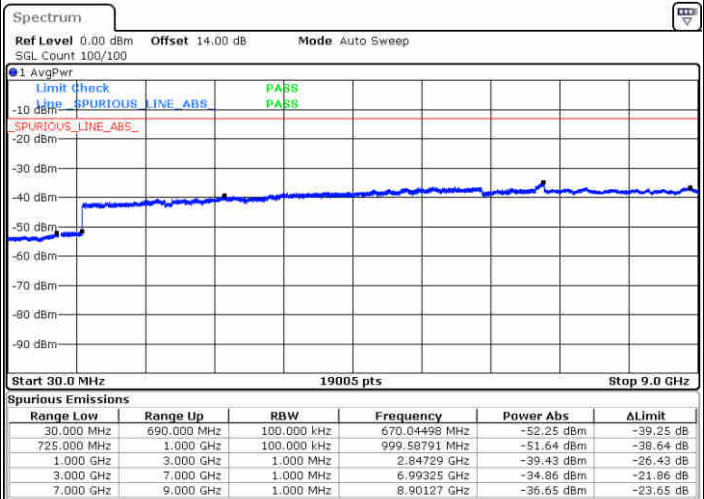

Highest Channel / QPSK

Date: 26.DEC.2017 10:53:34

Highest Channel / 16QAM

Date: 26.DEC.2017 10:54:30

LTE Band 12 / 10MHz

Lowest Channel / QPSK

Date: 26.DEC.2017 11:00:41

Lowest Channel / 16QAM

Date: 26.DEC.2017 11:01:36

LTE Band 12 / 10MHz

Middle Channel / QPSK

Middle Channel / 16QAM

Date: 26.DEC.2017 11:03:12

Date: 26.DEC.2017 11:04:07

Highest Channel / QPSK

Highest Channel / 16QAM

Date: 26.DEC.2017 11:10:19

Date: 26.DEC.2017 11:11:14

LTE Band 12/ 1.4MHz

Lowest Channel / 64QAM

Date: 2, JAN, 2018 14:54:13

Middle Channel / 64QAM

Date: 2, JAN, 2018 14:55:29

Highest Channel / 64QAM