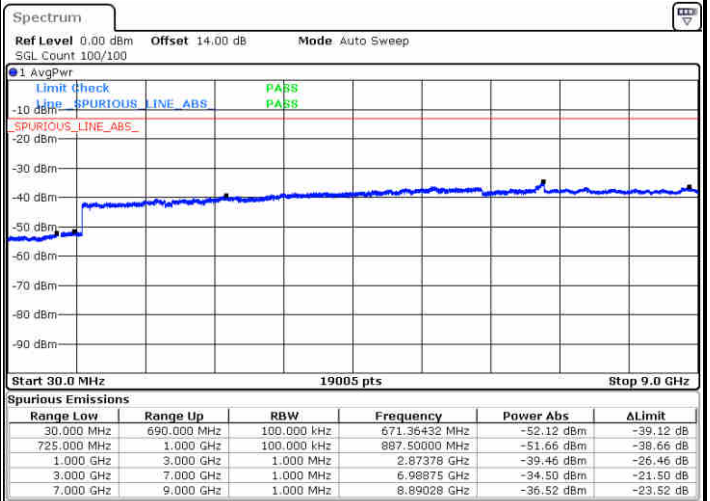

Middle Channel / 16QAM

Date: 26.DEC.2017 10:30:40

Highest Channel / QPSK

Date: 26.DEC.2017 10:36:51

Highest Channel / 16QAM

Date: 26.DEC.2017 10:37:46

LTE Band 12 / 5MHz

Lowest Channel / QPSK

Lowest Channel / 16QAM

Date: 26.DEC.2017 10:43:57

Date: 26.DEC.2017 10:44:53

Middle Channel / QPSK

Middle Channel / 16QAM

Date: 26.DEC.2017 10:46:28

Date: 26.DEC.2017 10:47:24

LTE Band 12 / 5MHz

Highest Channel / QPSK

Date: 26.DEC.2017 10:53:34

Highest Channel / 16QAM

Date: 26.DEC.2017 10:54:30

LTE Band 12 / 10MHz

Lowest Channel / QPSK

Date: 26.DEC.2017 11:00:41

Lowest Channel / 16QAM