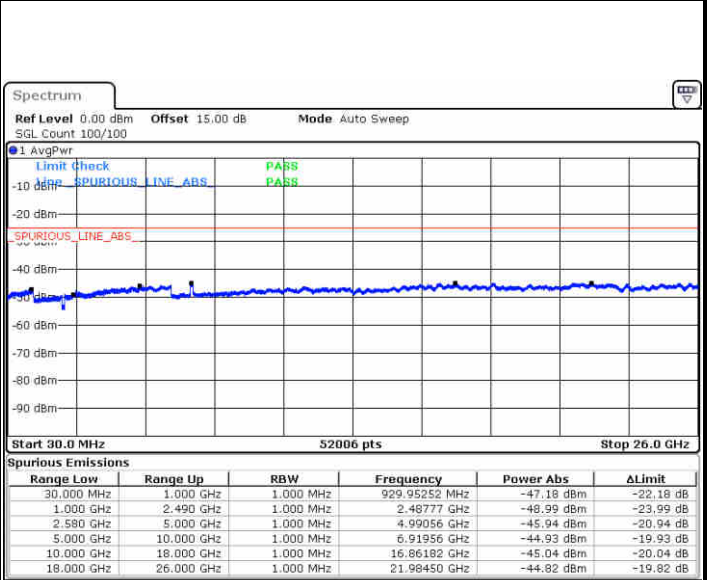

LTE Band 7 / 15MHz

Lowest Channel / QPSK

Lowest Channel / 16QAM

Date: 23 DEC.2017 15:32:25

Date: 23 DEC.2017 15:33:19

Middle Channel / QPSK

Middle Channel / 16QAM

Date: 23 DEC.2017 15:34:52

Date: 23 DEC.2017 15:35:45

LTE Band 7 / 15MHz

Highest Channel / QPSK

Date: 23 DEC 2017 15:52:04

Highest Channel / 16QAM

Date: 23 DEC 2017 15:52:57

LTE Band 7 / 20MHz

Lowest Channel / QPSK

Date: 23 DEC 2017 15:59:08

Lowest Channel / 16QAM

Date: 23 DEC 2017 16:00:01

LTE Band 7 / 20MHz

Middle Channel / QPSK

Middle Channel / 16QAM

Date: 23 DEC.2017 16:01:35

Date: 23 DEC.2017 16:02:28

Highest Channel / QPSK

Highest Channel / 16QAM

Date: 23 DEC.2017 16:08:39

Date: 23 DEC.2017 16:09:32

LTE Band 7 / 5MHz

LTE Band 7 / 10MHz

Lowest Channel / 64QAM

Middle Channel / 64QAM