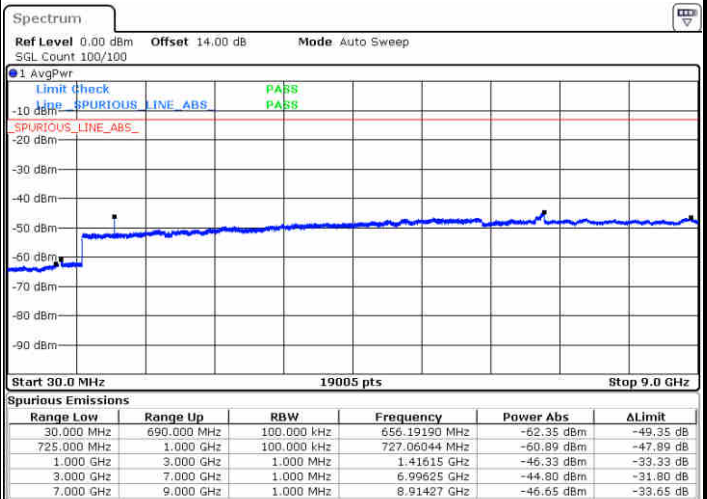

Lowest Channel / 16QAM

Date: 26.DEC.2017 12:52:30

Date: 26.DEC.2017 12:53:25

Middle Channel / QPSK

Middle Channel / 16QAM

Date: 26.DEC.2017 12:55:00

Date: 26.DEC.2017 12:55:55

LTE Band 13 / 5MHz

Highest Channel / QPSK

Highest Channel / 16QAM

LTE Band 13 / 10MHz

Middle Channel / QPSK

Middle Channel / 16QAM

LTE Band 17 / 5MHz

Lowest Channel / QPSK

Lowest Channel / 16QAM

Date: 23.DEC.2017 16:41:34

Date: 23.DEC.2017 16:43:56

Middle Channel / QPSK

Middle Channel / 16QAM

Date: 23.DEC.2017 16:45:32

Date: 23.DEC.2017 16:46:28

LTE Band 17 / 5MHz

Highest Channel / QPSK