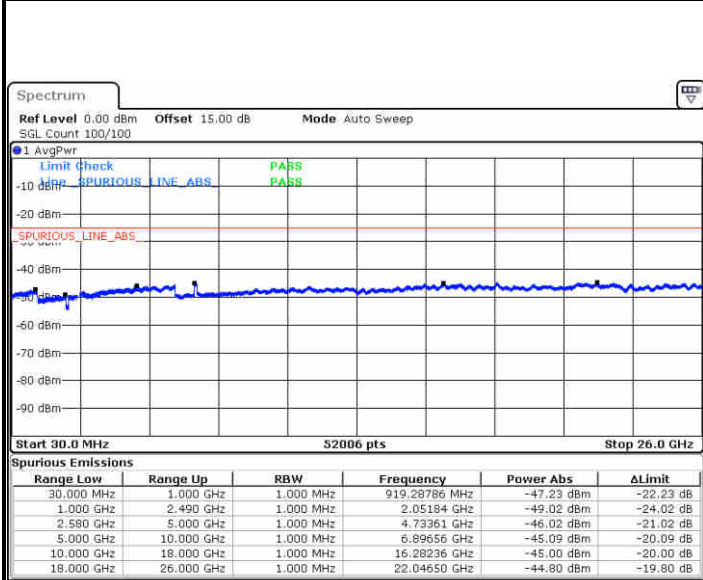

LTE Band 7 / 15MHz

Lowest Channel / QPSK

Lowest Channel / 16QAM

Date: 23 DEC.2017 15:32:25

Date: 23 DEC.2017 15:33:19

Middle Channel / QPSK

Middle Channel / 16QAM

Date: 23 DEC.2017 15:34:52

Date: 23 DEC.2017 15:35:45

LTE Band 7 / 15MHz

Highest Channel / QPSK

Date: 23 DEC 2017 15:52:04

Highest Channel / 16QAM

Date: 23 DEC 2017 15:52:57

LTE Band 7 / 20MHz

Lowest Channel / QPSK