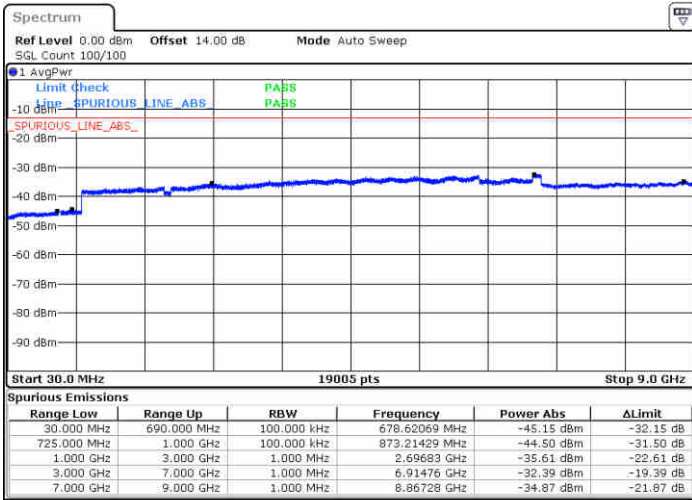

LTE Band 17 / 10MHz

Middle Channel / QPSK

Middle Channel / 16QAM

Date: 23.DEC.2017 17:02:27

Date: 23.DEC.2017 17:03:23

Highest Channel / QPSK

Highest Channel / 16QAM

Date: 23.DEC.2017 17:09:38

Date: 23.DEC.2017 17:10:24

LTE Band 17 / 5MHz

Lowest Channel / 64QAM

Middle Channel / 64QAM

Date: 29 DEC 2017 15:40:34

Date: 29 DEC 2017 15:41:49

Highest Channel / 64QAM

Date: 29 DEC 2017 15:45:20

LTE Band 17 / 10MHz

Lowest Channel / 64QAM

Middle Channel / 64QAM

Date: 29 DEC.2017 15:48:52

Date: 29 DEC.2017 15:50:06

Highest Channel / 64QAM

Date: 29 DEC.2017 15:53:37

LTE Band 25 / 1.4MHz