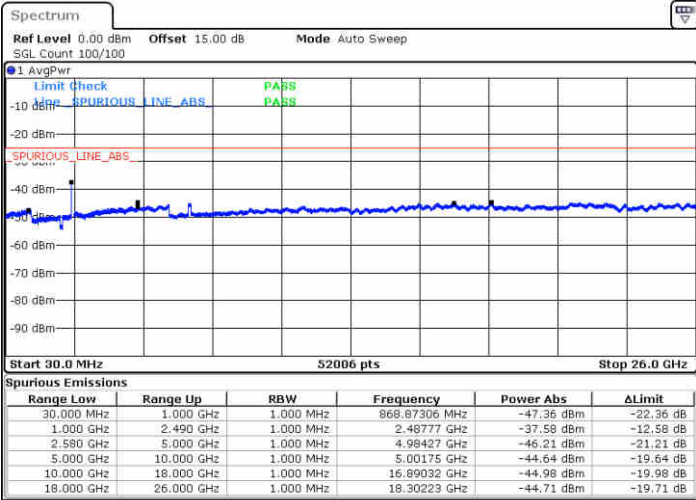

Date: 23 DEC.2017 15:02:36

LTE Band 7 / 5MHz

Highest Channel / QPSK

Highest Channel / 16QAM

LTE Band 7 / 10MHz

Lowest Channel / QPSK

Lowest Channel / 16QAM

LTE Band 7 / 10MHz

Middle Channel / QPSK

Middle Channel / 16QAM

Date: 23 DEC.2017 15:18:17

Date: 23 DEC.2017 15:19:11

Highest Channel / QPSK

Highest Channel / 16QAM

Date: 23 DEC.2017 15:25:21

Date: 23 DEC.2017 15:26:15

LTE Band 7 / 15MHz

Lowest Channel / QPSK

Lowest Channel / 16QAM

Date: 23 DEC.2017 15:32:25

Date: 23 DEC.2017 15:33:19

Middle Channel / QPSK

Middle Channel / 16QAM

Date: 23 DEC.2017 15:34:52

Date: 23 DEC.2017 15:35:45

LTE Band 7 / 15MHz

Highest Channel / QPSK

Date: 23 DEC 2017 15:52:04

Highest Channel / 16QAM

Date: 23 DEC 2017 15:52:57

LTE Band 7 / 20MHz

Lowest Channel / QPSK