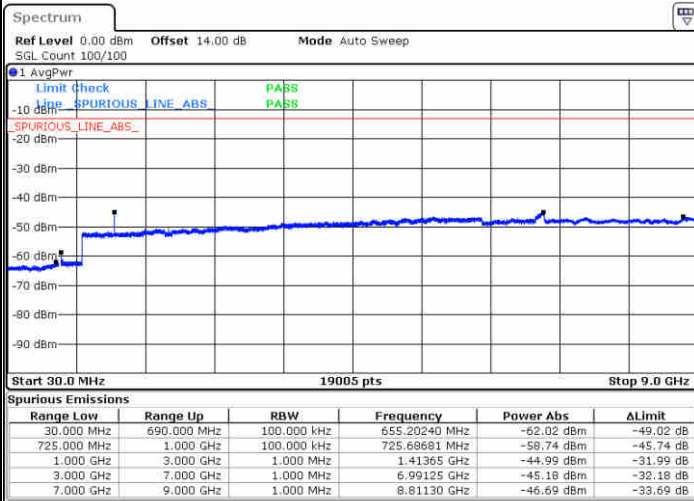

Date: 23.DEC.2017 16:52:43

Highest Channel / 16QAM

Date: 23.DEC.2017 16:53:40

LTE Band 17 / 10MHz

Lowest Channel / QPSK

Date: 23.DEC.2017 16:59:54

Lowest Channel / 16QAM

Date: 23.DEC.2017 17:00:50

LTE Band 17 / 10MHz

Middle Channel / QPSK

Middle Channel / 16QAM

Date: 23.DEC.2017 17:02:27

Date: 23.DEC.2017 17:03:23

Highest Channel / QPSK

Highest Channel / 16QAM

Date: 23.DEC.2017 17:09:38

Date: 23.DEC.2017 17:10:24

LTE Band 17 / 5MHz

Lowest Channel / 64QAM

Middle Channel / 64QAM

Date: 29 DEC 2017 15:40:34

Date: 29 DEC 2017 15:41:49

Highest Channel / 64QAM

Date: 29 DEC 2017 15:45:20

LTE Band 17 / 10MHz

Lowest Channel / 64QAM

Middle Channel / 64QAM

Date: 29 DEC.2017 15:48:52

Date: 29 DEC.2017 15:50:06

Highest Channel / 64QAM

Date: 29 DEC.2017 15:53:37

LTE Band 25 / 1.4MHz