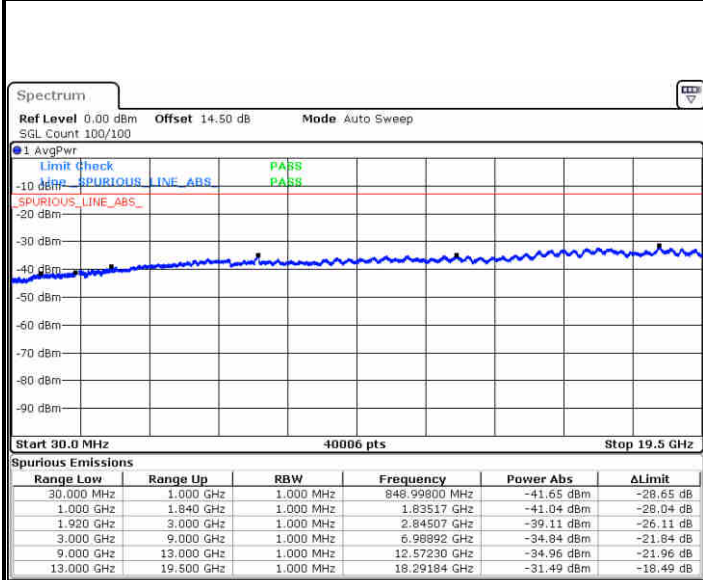

Lowest Channel / QPSK

Lowest Channel / 16QAM

LTE Band 25 / 3MHz

Middle Channel / QPSK

Date: 25.DEC.2017 20:29:05

Middle Channel / 16QAM

Date: 25.DEC.2017 20:30:01

Highest Channel / QPSK

Date: 25.DEC.2017 20:36:14

Highest Channel / 16QAM

Date: 25.DEC.2017 20:37:10

LTE Band 25 / 5MHz

Lowest Channel / QPSK

Lowest Channel / 16QAM

Date: 25.DEC.2017 21:27:45

Date: 25.DEC.2017 21:28:45