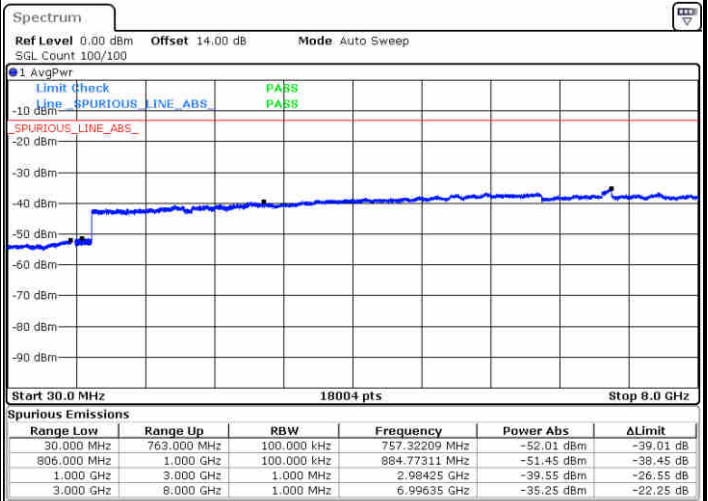

Lowest Channel / 64QAM

Middle Channel / 64QAM

Date: 2, JAN, 2018 15:19:23

Date: 2, JAN, 2018 15:20:39

Highest Channel / 64QAM

Date: 2, JAN, 2018 15:24:13

LTE Band 13 / 5MHz

Lowest Channel / QPSK

Lowest Channel / 16QAM

Date: 26.DEC.2017 12:52:30

Date: 26.DEC.2017 12:53:25

Middle Channel / QPSK

Middle Channel / 16QAM

Date: 26.DEC.2017 12:55:00

Date: 26.DEC.2017 12:55:55

LTE Band 13 / 5MHz

Highest Channel / QPSK

Highest Channel / 16QAM

LTE Band 13 / 10MHz

Middle Channel / QPSK

Middle Channel / 16QAM

LTE Band 17 / 5MHz

Lowest Channel / QPSK

Lowest Channel / 16QAM