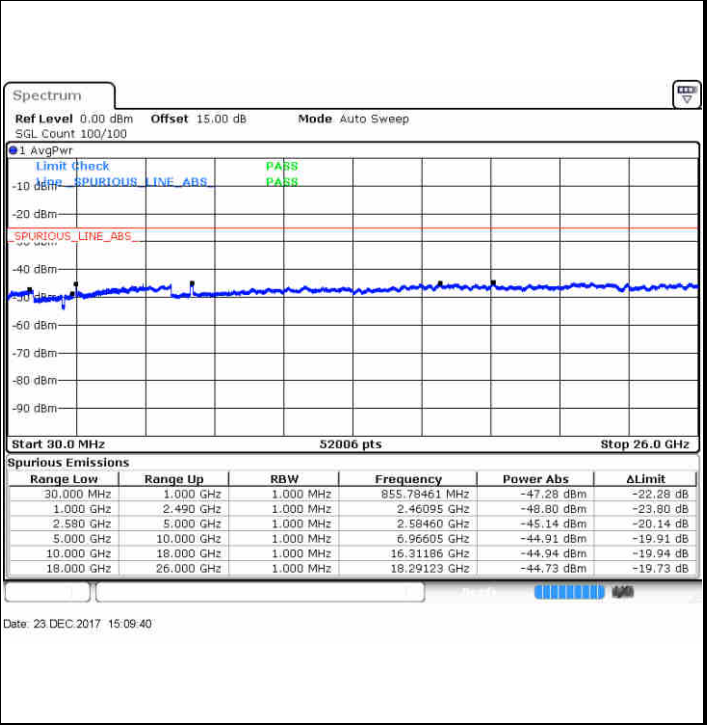

LTE Band 7 / 5MHz

Lowest Channel / QPSK

Date: 23 DEC.2017 14:59:16

Lowest Channel / 16QAM

Date: 23 DEC.2017 15:00:10

Middle Channel / QPSK

Date: 23 DEC.2017 15:01:43

Middle Channel / 16QAM

Date: 23 DEC.2017 15:02:36

LTE Band 7 / 5MHz

Highest Channel / QPSK

Highest Channel / 16QAM

LTE Band 7 / 10MHz

Lowest Channel / QPSK

Lowest Channel / 16QAM

LTE Band 7 / 10MHz

Middle Channel / QPSK

Middle Channel / 16QAM

Date: 23 DEC.2017 15:18:17

Date: 23 DEC.2017 15:19:11

Highest Channel / QPSK

Highest Channel / 16QAM

Date: 23 DEC.2017 15:25:21

Date: 23 DEC.2017 15:26:15

LTE Band 7 / 15MHz

Lowest Channel / QPSK

Lowest Channel / 16QAM

Date: 23 DEC.2017 15:32:25

Date: 23 DEC.2017 15:33:19

Middle Channel / QPSK

Middle Channel / 16QAM

Date: 23 DEC.2017 15:34:52