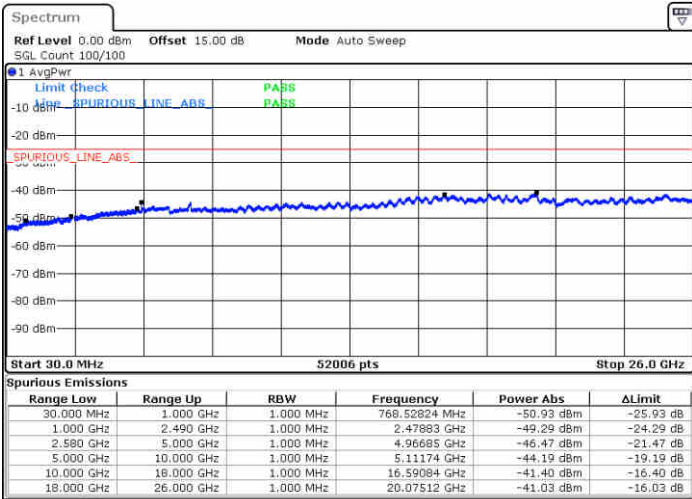

Highest Channel / QPSK

Highest Channel / 16QAM

Date: 23 DEC.2017 16:08:39

Date: 23 DEC.2017 16:09:32

LTE Band 7 / 5MHz

LTE Band 7 / 10MHz

Lowest Channel / 64QAM

Middle Channel / 64QAM

Date: 30.DEC.2017 08:21:52

Date: 30.DEC.2017 08:22:47

Highest Channel / 64QAM

Date: 30.DEC.2017 08:23:41

LTE Band 7 / 15MHz

Lowest Channel / 64QAM

Middle Channel / 64QAM

Date: 30.DEC.2017 08:24:36

Date: 30.DEC.2017 08:25:30

Highest Channel / 64QAM

Date: 30.DEC.2017 08:26:24

LTE Band 7 / 20MHz

Lowest Channel / 64QAM

Middle Channel / 64QAM

Date: 30.DEC.2017 08:27:19

Date: 30.DEC.2017 08:28:13