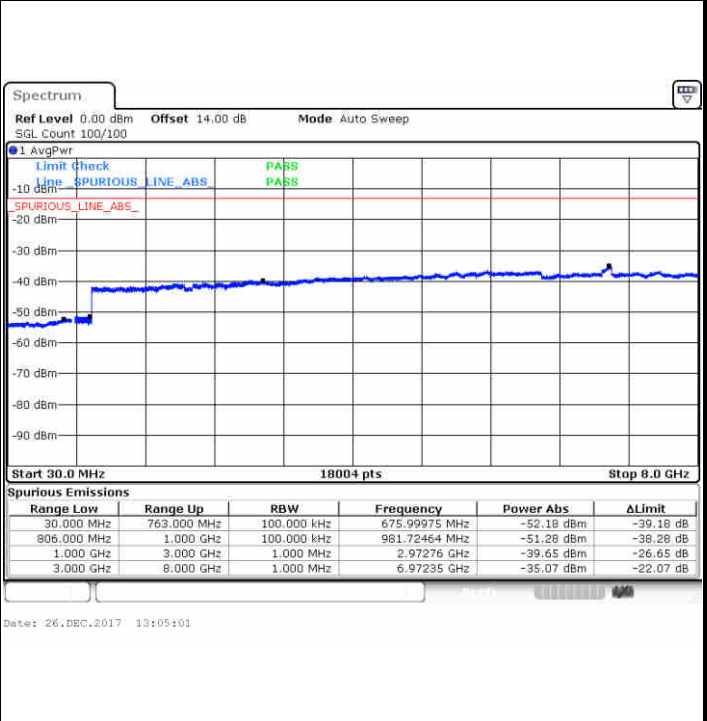

Lowest Channel / 64QAM

Middle Channel / 64QAM

Date: 2, JAN, 2018 15:19:23

Date: 2, JAN, 2018 15:20:39

Highest Channel / 64QAM

Date: 2, JAN, 2018 15:24:13

LTE Band 13 / 5MHz

Lowest Channel / QPSK

Lowest Channel / 16QAM

Date: 26.DEC.2017 12:52:30

Date: 26.DEC.2017 12:53:25

Middle Channel / QPSK

Middle Channel / 16QAM

Date: 26.DEC.2017 12:55:00

Date: 26.DEC.2017 12:55:55

LTE Band 13 / 5MHz

Highest Channel / QPSK

Highest Channel / 16QAM

LTE Band 13 / 10MHz

Middle Channel / QPSK

Middle Channel / 16QAM

LTE Band 17 / 5MHz

Lowest Channel / QPSK

Lowest Channel / 16QAM

Date: 23.DEC.2017 16:41:34

Date: 23.DEC.2017 16:43:56

Middle Channel / QPSK

Middle Channel / 16QAM

Date: 23.DEC.2017 16:45:32

Date: 23.DEC.2017 16:46:28

LTE Band 17 / 5MHz

Highest Channel / QPSK