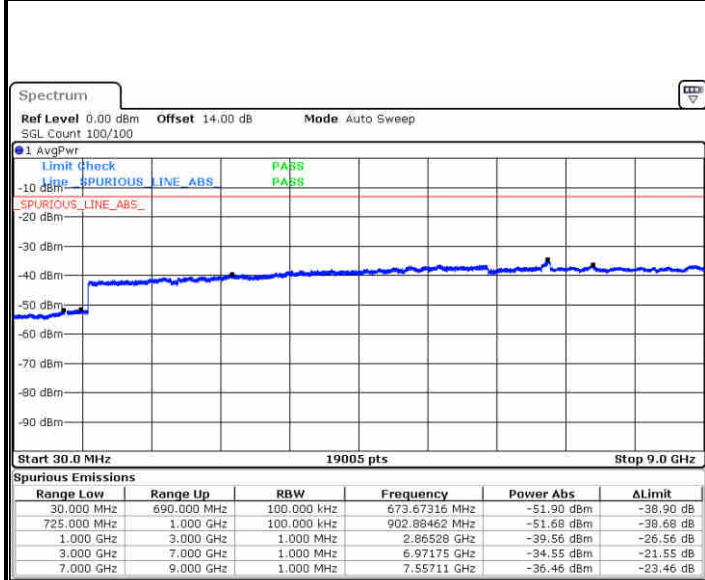

Middle Channel / 16QAM

Date: 26.DEC.2017 10:13:01

Date: 26.DEC.2017 10:13:56

LTE Band 12 / 1.4MHz

Highest Channel / QPSK

Date: 26.DEC.2017 10:20:07

Highest Channel / 16QAM

Date: 26.DEC.2017 10:21:03

LTE Band 12 / 3MHz

Lowest Channel / QPSK

Date: 26.DEC.2017 10:27:13

Lowest Channel / 16QAM

Date: 26.DEC.2017 10:28:09

LTE Band 12 / 3MHz

Middle Channel / QPSK

Date: 26.DEC.2017 10:29:44

Middle Channel / 16QAM

Date: 26.DEC.2017 10:30:40

Highest Channel / QPSK

Date: 26.DEC.2017 10:36:51

Highest Channel / 16QAM

Date: 26.DEC.2017 10:37:46

LTE Band 12 / 5MHz

Lowest Channel / QPSK