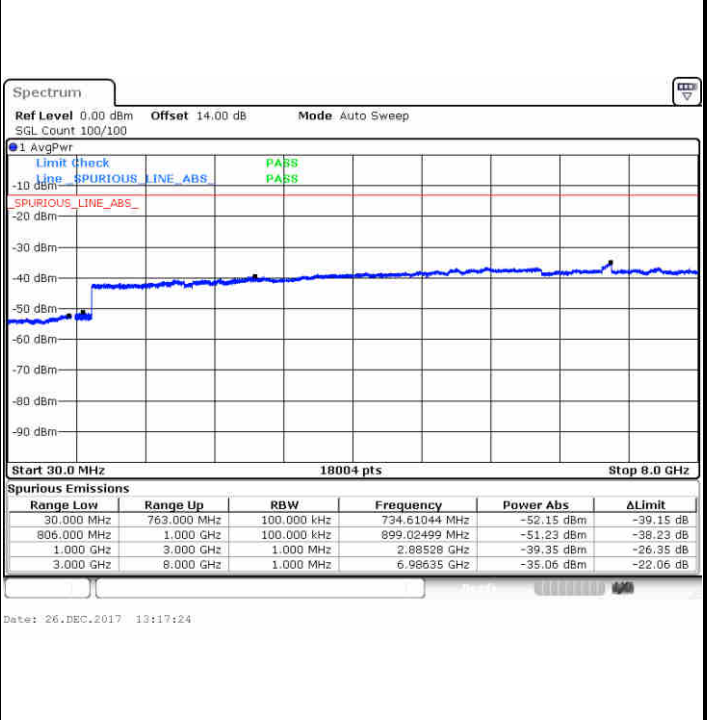

Lowest Channel / 16QAM

Date: 26.DEC.2017 12:52:30

Date: 26.DEC.2017 12:53:25

Middle Channel / QPSK

Middle Channel / 16QAM

Date: 26.DEC.2017 12:55:00

Date: 26.DEC.2017 12:55:55

LTE Band 13 / 5MHz

Highest Channel / QPSK

Highest Channel / 16QAM

LTE Band 13 / 10MHz

Middle Channel / QPSK

Middle Channel / 16QAM

LTE Band 17 / 5MHz

Lowest Channel / QPSK

Lowest Channel / 16QAM

Date: 23.DEC.2017 16:41:34

Date: 23.DEC.2017 16:43:56

Middle Channel / QPSK

Middle Channel / 16QAM

Date: 23.DEC.2017 16:45:32

Date: 23.DEC.2017 16:46:28

LTE Band 17 / 5MHz

Highest Channel / QPSK