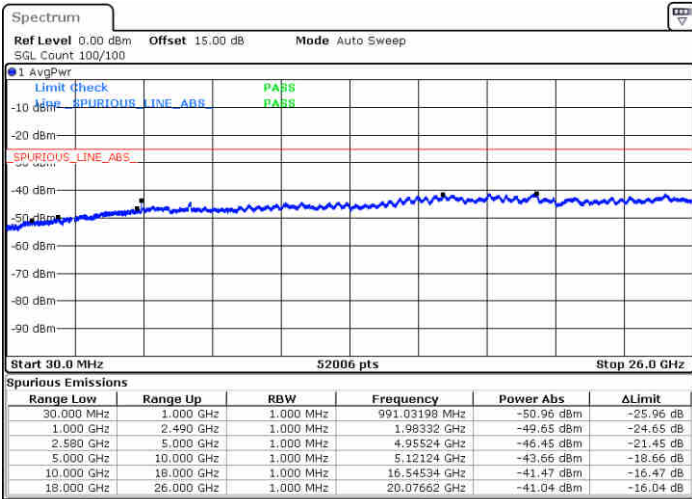

Date: 23 DEC 2017 15:59:08

Lowest Channel / 16QAM

Date: 23 DEC 2017 16:00:01

LTE Band 7 / 20MHz

Middle Channel / QPSK

Middle Channel / 16QAM

Date: 23 DEC.2017 16:01:35

Date: 23 DEC.2017 16:02:28

Highest Channel / QPSK

Highest Channel / 16QAM

Date: 23 DEC.2017 16:08:39

Date: 23 DEC.2017 16:09:32

LTE Band 7 / 5MHz

LTE Band 7 / 10MHz

Lowest Channel / 64QAM

Middle Channel / 64QAM

Date: 30.DEC.2017 08:21:52

Date: 30.DEC.2017 08:22:47

Highest Channel / 64QAM

Date: 30.DEC.2017 08:23:41

LTE Band 7 / 15MHz

Lowest Channel / 64QAM

Middle Channel / 64QAM

Date: 30.DEC.2017 08:24:36