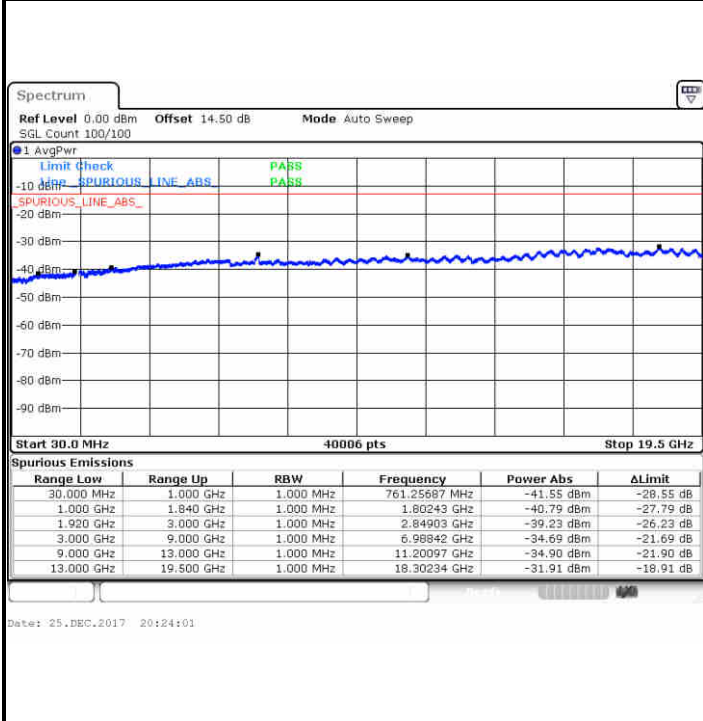

LTE Band 17 / 10MHz

Lowest Channel / 64QAM

Middle Channel / 64QAM

Date: 29 DEC.2017 15:48:52

Date: 29 DEC.2017 15:50:06

Highest Channel / 64QAM

Date: 29 DEC.2017 15:53:37

LTE Band 25 / 1.4MHz

Lowest Channel / QPSK

Lowest Channel / 16QAM

Middle Channel / QPSK

Middle Channel / 16QAM

LTE Band 25 / 1.4MHz

Highest Channel / QPSK

Highest Channel / 16QAM

LTE Band 25 / 3MHz

Lowest Channel / QPSK

Lowest Channel / 16QAM

LTE Band 25 / 3MHz

Middle Channel / QPSK

Date: 25.DEC.2017 20:29:05

Middle Channel / 16QAM

Date: 25.DEC.2017 20:30:01

Highest Channel / QPSK

Date: 25.DEC.2017 20:36:14

Highest Channel / 16QAM

Date: 25.DEC.2017 20:37:10

LTE Band 25 / 5MHz

Lowest Channel / QPSK

Lowest Channel / 16QAM

Date: 25.DEC.2017 21:27:45

Date: 25.DEC.2017 21:28:45