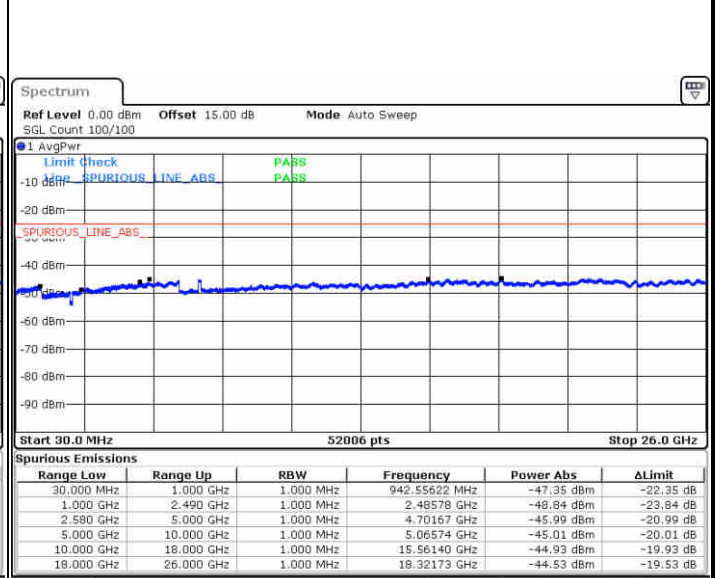

LTE Band 7 / 5MHz

Lowest Channel / QPSK

Date: 23 DEC.2017 14:59:16

Lowest Channel / 16QAM

Date: 23 DEC.2017 15:00:10

Middle Channel / QPSK

Date: 23 DEC.2017 15:01:43

Middle Channel / 16QAM

Date: 23 DEC.2017 15:02:36

LTE Band 7 / 5MHz

Highest Channel / QPSK

Highest Channel / 16QAM

LTE Band 7 / 10MHz

Lowest Channel / QPSK

Lowest Channel / 16QAM

LTE Band 7 / 10MHz