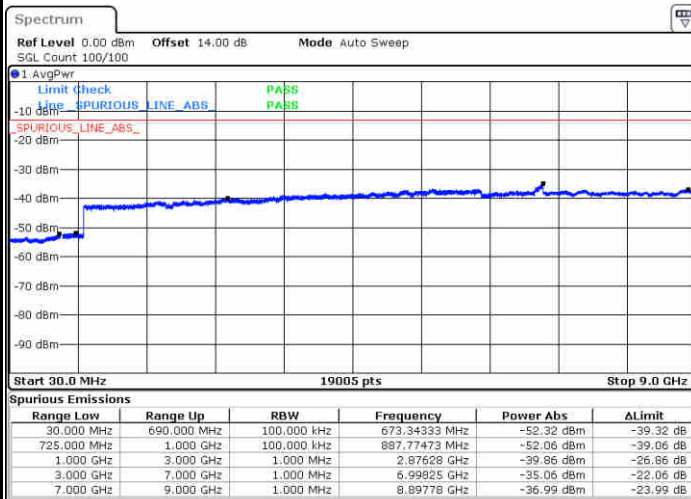

Date: 26.DEC.2017 11:01:36

LTE Band 12 / 10MHz

Middle Channel / QPSK

Middle Channel / 16QAM

Date: 26.DEC.2017 11:03:12

Date: 26.DEC.2017 11:04:07

Highest Channel / QPSK

Highest Channel / 16QAM

Date: 26.DEC.2017 11:10:19

Date: 26.DEC.2017 11:11:14

LTE Band 12/ 1.4MHz

Lowest Channel / 64QAM

Date: 2, JAN, 2018 14:54:13

Middle Channel / 64QAM

Date: 2, JAN, 2018 14:55:29

Highest Channel / 64QAM

Date: 2, JAN, 2018 14:59:02

LTE Band 12/ 3MHz

Lowest Channel / 64QAM

Date: 2, JAN, 2018 15:02:36

Middle Channel / 64QAM

Date: 2, JAN, 2018 15:03:52

Highest Channel / 64QAM

Date: 2, JAN, 2018 15:07:25