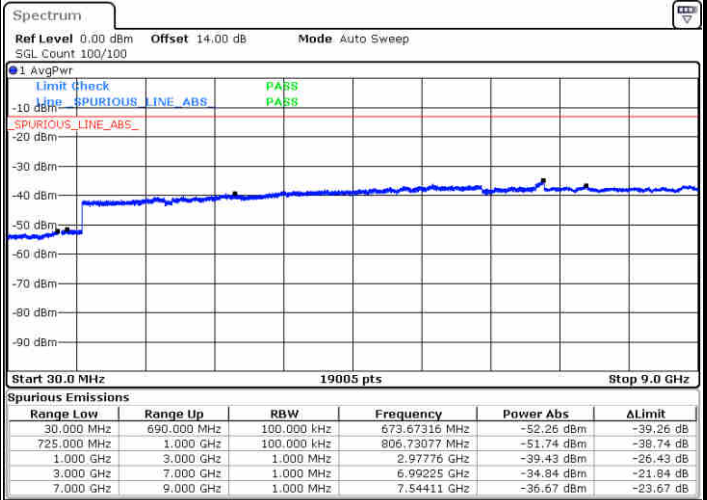

Date: 30.DEC.2017 08:25:30

Highest Channel / 64QAM

Date: 30.DEC.2017 08:26:24

LTE Band 7 / 20MHz

Lowest Channel / 64QAM

Middle Channel / 64QAM

Date: 30.DEC.2017 08:27:19

Date: 30.DEC.2017 08:28:13

Highest Channel / 64QAM

Date: 30.DEC.2017 08:29:08

LTE Band 12 / 1.4MHz

Lowest Channel / QPSK

Lowest Channel / 16QAM

Date: 26.DEC.2017 10:10:30

Date: 26.DEC.2017 10:11:26

Middle Channel / QPSK

Middle Channel / 16QAM

Date: 26.DEC.2017 10:13:01

Date: 26.DEC.2017 10:13:56

LTE Band 12 / 1.4MHz

Highest Channel / QPSK

Date: 26.DEC.2017 10:20:07

Highest Channel / 16QAM

Date: 26.DEC.2017 10:21:03