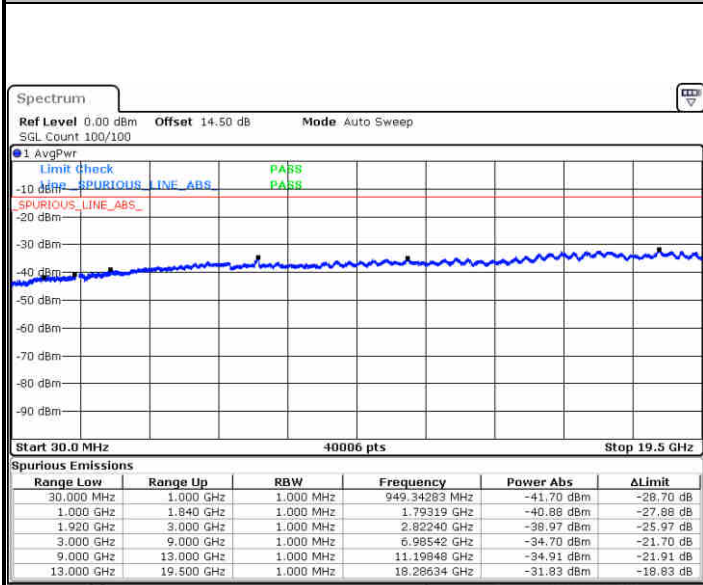

LTE Band 17 / 10MHz

Lowest Channel / 64QAM

Middle Channel / 64QAM

Date: 29 DEC.2017 15:48:52

Date: 29 DEC.2017 15:50:06

Highest Channel / 64QAM

Date: 29 DEC.2017 15:53:37

LTE Band 25 / 1.4MHz

Lowest Channel / QPSK

Lowest Channel / 16QAM

Middle Channel / QPSK

Middle Channel / 16QAM

LTE Band 25 / 1.4MHz

Highest Channel / QPSK

Highest Channel / 16QAM

LTE Band 25 / 3MHz

Lowest Channel / QPSK

Lowest Channel / 16QAM

LTE Band 25 / 3MHz

Middle Channel / QPSK

Date: 25.DEC.2017 20:29:05

Middle Channel / 16QAM

Date: 25.DEC.2017 20:30:01

Highest Channel / QPSK

Date: 25.DEC.2017 20:36:14

Highest Channel / 16QAM

Date: 25.DEC.2017 20:37:10

LTE Band 25 / 5MHz

Lowest Channel / QPSK

Lowest Channel / 16QAM

Date: 25.DEC.2017 21:27:45

Date: 25.DEC.2017 21:28:45