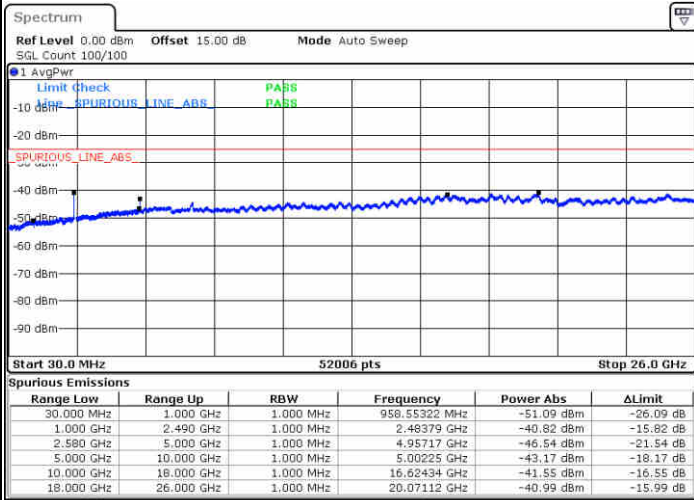

Date: 30.DEC.2017 08:21:52

Date: 30.DEC.2017 08:22:47

Highest Channel / 64QAM

Date: 30.DEC.2017 08:23:41

LTE Band 7 / 15MHz

Lowest Channel / 64QAM

Middle Channel / 64QAM

Date: 30.DEC.2017 08:24:36

Date: 30.DEC.2017 08:25:30

Highest Channel / 64QAM

Date: 30.DEC.2017 08:26:24

LTE Band 7 / 20MHz

Lowest Channel / 64QAM

Middle Channel / 64QAM

Date: 30.DEC.2017 08:27:19

Date: 30.DEC.2017 08:28:13

Highest Channel / 64QAM

Date: 30.DEC.2017 08:29:08

LTE Band 12 / 1.4MHz

Lowest Channel / QPSK

Lowest Channel / 16QAM

Date: 26.DEC.2017 10:10:30

Date: 26.DEC.2017 10:11:26

Middle Channel / QPSK