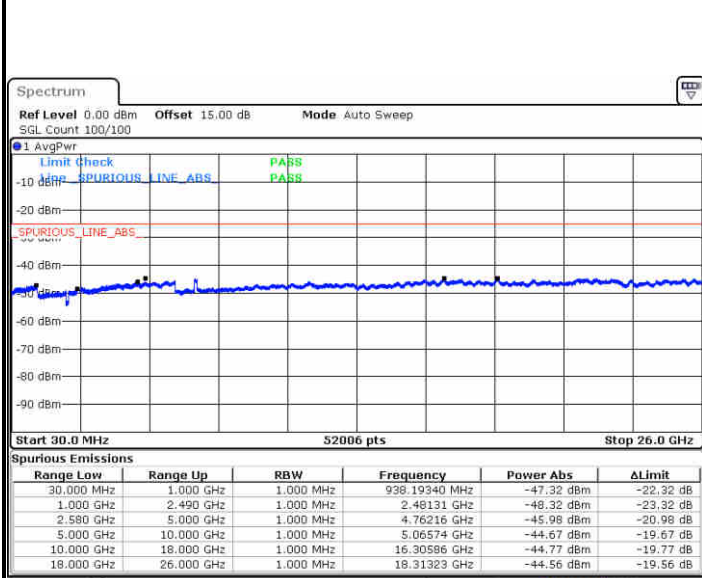

LTE Band 7 / 5MHz

Lowest Channel / QPSK

Date: 23 DEC.2017 14:59:16

Lowest Channel / 16QAM

Date: 23 DEC.2017 15:00:10

Middle Channel / QPSK

Date: 23 DEC.2017 15:01:43

Middle Channel / 16QAM

Date: 23 DEC.2017 15:02:36

LTE Band 7 / 5MHz

Highest Channel / QPSK

Highest Channel / 16QAM

LTE Band 7 / 10MHz

Lowest Channel / QPSK

Lowest Channel / 16QAM

LTE Band 7 / 10MHz