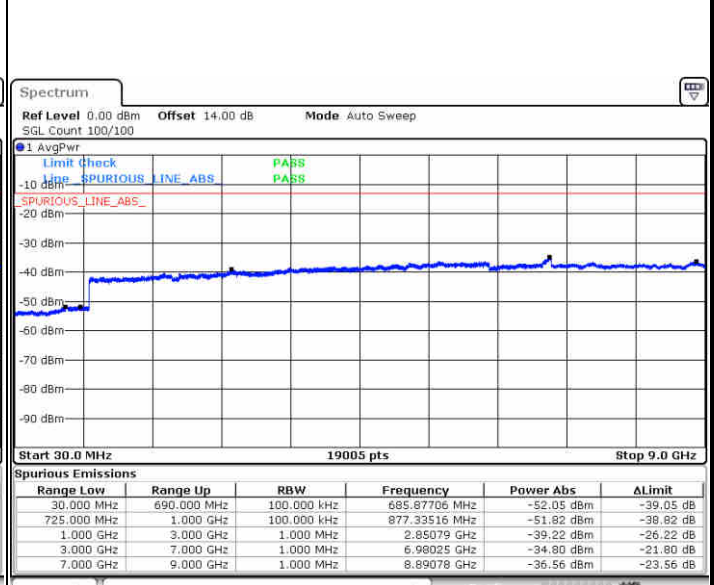

Lowest Channel / 16QAM

Date: 26.DEC.2017 10:43:57

Date: 26.DEC.2017 10:44:53

Middle Channel / QPSK

Middle Channel / 16QAM

Date: 26.DEC.2017 10:46:28

Date: 26.DEC.2017 10:47:24

LTE Band 12 / 5MHz

Highest Channel / QPSK

Date: 26.DEC.2017 10:53:34

Highest Channel / 16QAM

Date: 26.DEC.2017 10:54:30

LTE Band 12 / 10MHz

Lowest Channel / QPSK

Date: 26.DEC.2017 11:00:41

Lowest Channel / 16QAM

Date: 26.DEC.2017 11:01:36

LTE Band 12 / 10MHz

Middle Channel / QPSK

Middle Channel / 16QAM

Date: 26.DEC.2017 11:03:12

Date: 26.DEC.2017 11:04:07

Highest Channel / QPSK

Highest Channel / 16QAM

Date: 26.DEC.2017 11:10:19

Date: 26.DEC.2017 11:11:14

LTE Band 12/ 1.4MHz

Lowest Channel / 64QAM

Date: 2, JAN, 2018 14:54:13

Middle Channel / 64QAM

Date: 2, JAN, 2018 14:55:29

Highest Channel / 64QAM