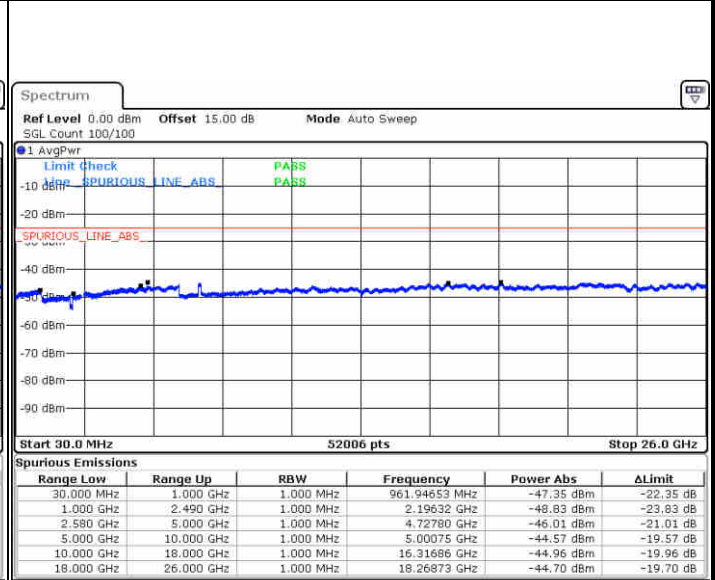

LTE Band 7 / 5MHz

Lowest Channel / QPSK

Date: 23 DEC.2017 14:59:16

Lowest Channel / 16QAM

Date: 23 DEC.2017 15:00:10

Middle Channel / QPSK

Date: 23 DEC.2017 15:01:43

Middle Channel / 16QAM

Date: 23 DEC.2017 15:02:36

LTE Band 7 / 5MHz

Highest Channel / QPSK

Highest Channel / 16QAM

LTE Band 7 / 10MHz

Lowest Channel / QPSK

Lowest Channel / 16QAM

LTE Band 7 / 10MHz