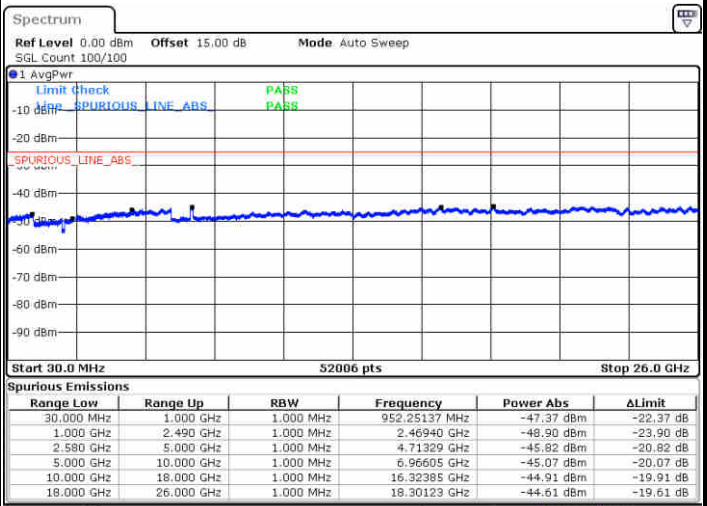

Date: 23 DEC.2017 15:35:45

LTE Band 7 / 15MHz

Highest Channel / QPSK

Date: 23 DEC 2017 15:52:04

Highest Channel / 16QAM

Date: 23 DEC 2017 15:52:57

LTE Band 7 / 20MHz

Lowest Channel / QPSK

Date: 23 DEC 2017 15:59:08

Lowest Channel / 16QAM

Date: 23 DEC 2017 16:00:01

LTE Band 7 / 20MHz

Middle Channel / QPSK

Middle Channel / 16QAM

Date: 23 DEC.2017 16:01:35

Date: 23 DEC.2017 16:02:28

Highest Channel / QPSK

Highest Channel / 16QAM

Date: 23 DEC.2017 16:08:39

Date: 23 DEC.2017 16:09:32

LTE Band 7 / 5MHz

LTE Band 7 / 10MHz

Lowest Channel / 64QAM

Middle Channel / 64QAM