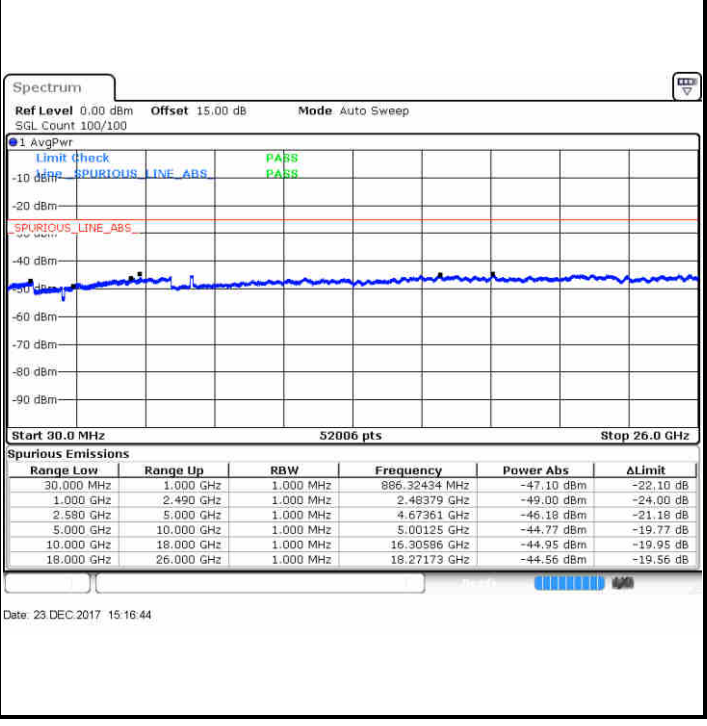

LTE Band 7 / 5MHz

Lowest Channel / QPSK

Date: 23 DEC.2017 14:59:16

Lowest Channel / 16QAM

Date: 23 DEC.2017 15:00:10

Middle Channel / QPSK

Date: 23 DEC.2017 15:01:43

Middle Channel / 16QAM

Date: 23 DEC.2017 15:02:36

LTE Band 7 / 5MHz

Highest Channel / QPSK

Highest Channel / 16QAM

LTE Band 7 / 10MHz

Lowest Channel / QPSK

Lowest Channel / 16QAM

LTE Band 7 / 10MHz

LTE Band 7 / 15MHz

Lowest Channel / QPSK

Lowest Channel / 16QAM

Date: 23 DEC.2017 15:32:25

Date: 23 DEC.2017 15:33:19

Middle Channel / QPSK

Middle Channel / 16QAM

Date: 23 DEC.2017 15:34:52