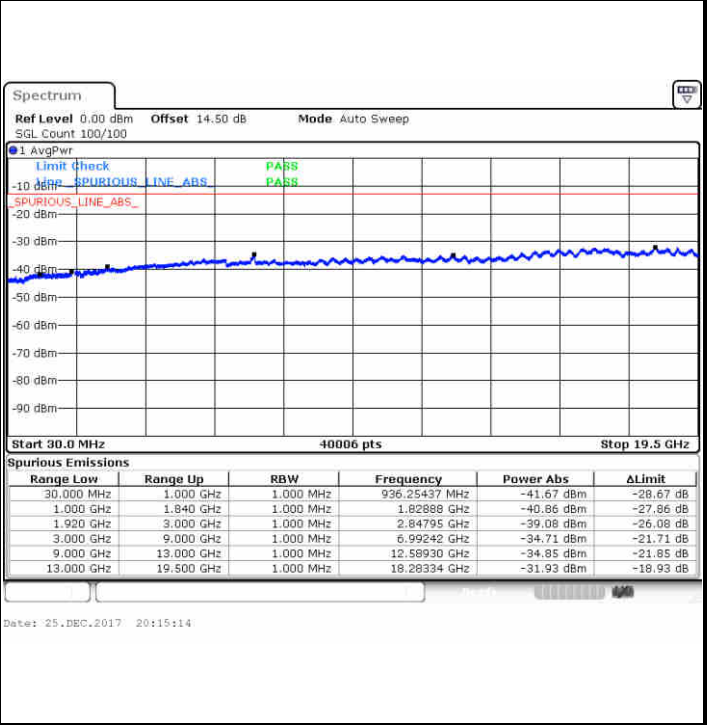

Date: 23.DEC.2017 17:10:24

LTE Band 17 / 5MHz

Lowest Channel / 64QAM

Middle Channel / 64QAM

Date: 29 DEC 2017 15:40:34

Date: 29 DEC 2017 15:41:49

Highest Channel / 64QAM

Date: 29 DEC 2017 15:45:20

LTE Band 17 / 10MHz

Lowest Channel / 64QAM

Middle Channel / 64QAM

Date: 29 DEC.2017 15:48:52

Date: 29 DEC.2017 15:50:06

Highest Channel / 64QAM

Date: 29 DEC.2017 15:53:37

LTE Band 25 / 1.4MHz

Lowest Channel / QPSK

Lowest Channel / 16QAM

Middle Channel / QPSK

Middle Channel / 16QAM

LTE Band 25 / 1.4MHz

Highest Channel / QPSK

Highest Channel / 16QAM

LTE Band 25 / 3MHz