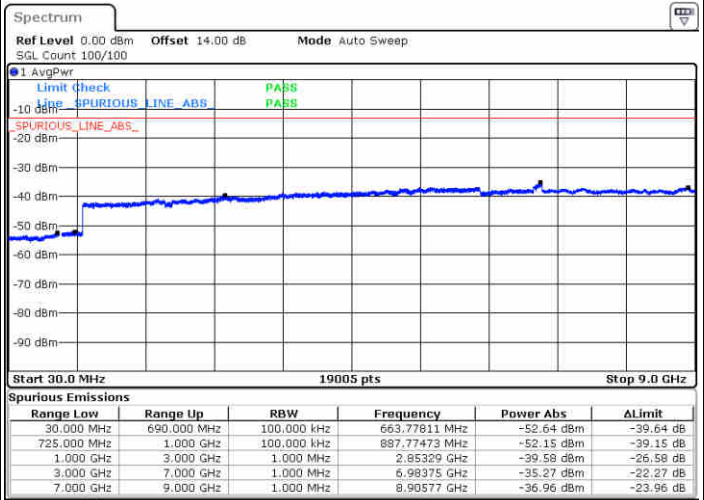

Date: 26.DEC.2017 11:10:19

Date: 26.DEC.2017 11:11:14

LTE Band 12/ 1.4MHz

Lowest Channel / 64QAM

Date: 2, JAN, 2018 14:54:13

Middle Channel / 64QAM

Date: 2, JAN, 2018 14:55:29

Highest Channel / 64QAM

Date: 2, JAN, 2018 14:59:02

LTE Band 12/ 3MHz

Lowest Channel / 64QAM

Date: 2, JAN, 2018 15:02:36

Middle Channel / 64QAM

Date: 2, JAN, 2018 15:03:52

Highest Channel / 64QAM

Date: 2, JAN, 2018 15:07:25

LTE Band 12/ 5MHz

Lowest Channel / 64QAM

Middle Channel / 64QAM

Date: 2, JAN, 2018 15:11:00

Date: 2, JAN, 2018 15:12:16

Highest Channel / 64QAM

Date: 2, JAN, 2018 15:15:50

LTE Band 12/ 10MHz