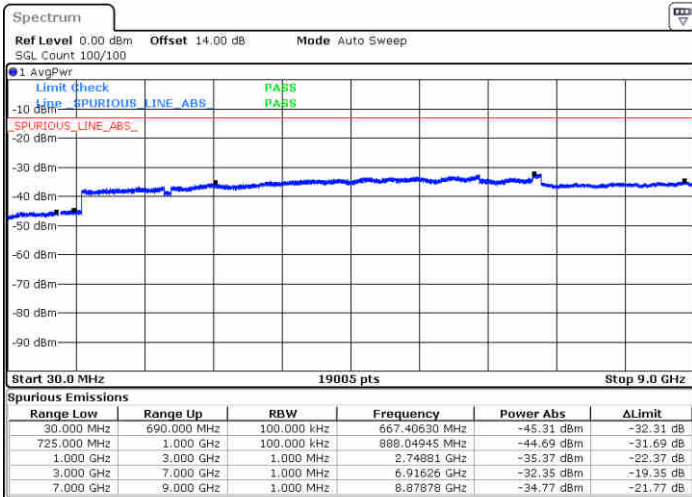

Date: 23.DEC.2017 17:10:24

LTE Band 17 / 5MHz

Lowest Channel / 64QAM

Middle Channel / 64QAM

Date: 29 DEC 2017 15:40:34

Date: 29 DEC 2017 15:41:49

Highest Channel / 64QAM

Date: 29 DEC 2017 15:45:20

LTE Band 17 / 10MHz

Lowest Channel / 64QAM

Middle Channel / 64QAM

Date: 29 DEC.2017 15:48:52

Date: 29 DEC.2017 15:50:06

Highest Channel / 64QAM

Date: 29 DEC.2017 15:53:37

LTE Band 25 / 1.4MHz

Lowest Channel / QPSK

Lowest Channel / 16QAM

Middle Channel / QPSK

Middle Channel / 16QAM

LTE Band 25 / 1.4MHz

Highest Channel / QPSK

Highest Channel / 16QAM

LTE Band 25 / 3MHz