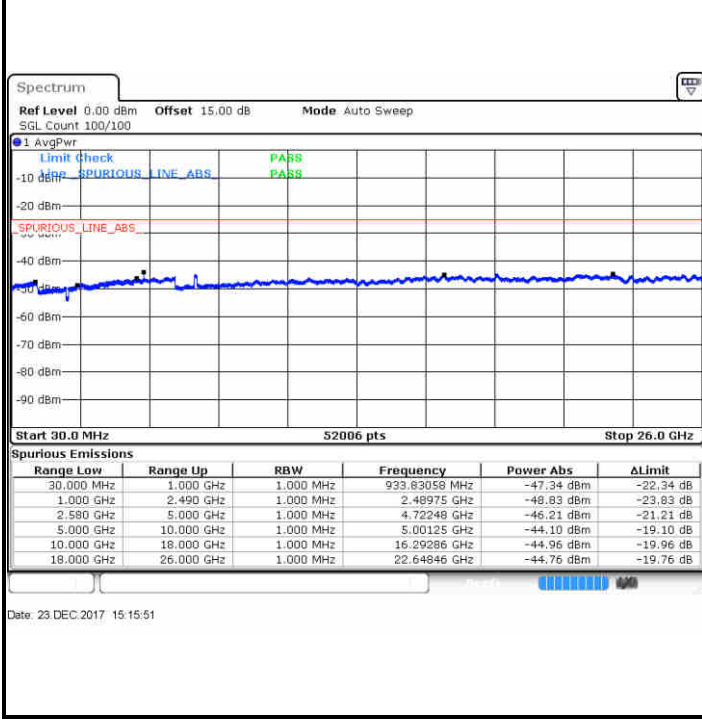

LTE Band 7 / 5MHz

Lowest Channel / QPSK

Date: 23 DEC.2017 14:59:16

Lowest Channel / 16QAM

Date: 23 DEC.2017 15:00:10

Middle Channel / QPSK

Date: 23 DEC.2017 15:01:43

Middle Channel / 16QAM

Date: 23 DEC.2017 15:02:36

LTE Band 7 / 5MHz

Highest Channel / QPSK

Highest Channel / 16QAM

LTE Band 7 / 10MHz

Lowest Channel / QPSK

Lowest Channel / 16QAM

LTE Band 7 / 10MHz