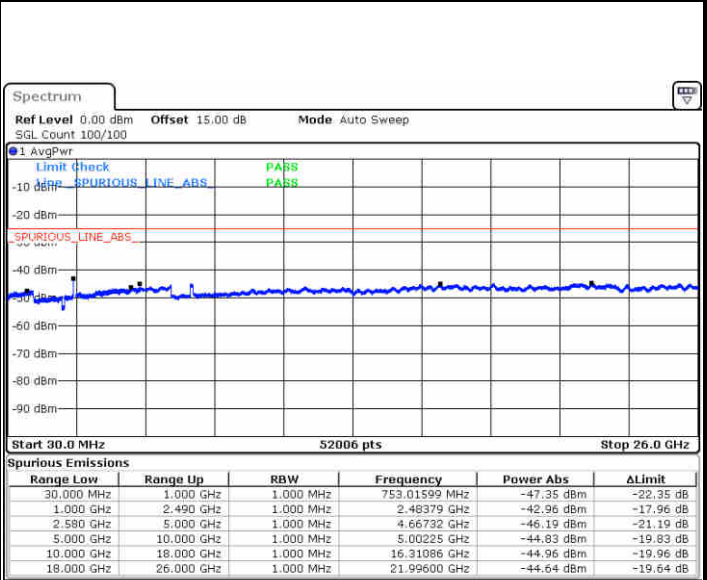

LTE Band 7 / 15MHz

Lowest Channel / QPSK

Lowest Channel / 16QAM

Date: 23 DEC.2017 15:32:25

Date: 23 DEC.2017 15:33:19

Middle Channel / QPSK

Middle Channel / 16QAM

Date: 23 DEC.2017 15:34:52

Date: 23 DEC.2017 15:35:45

LTE Band 7 / 15MHz

Highest Channel / QPSK

Date: 23 DEC 2017 15:52:04

Highest Channel / 16QAM

Date: 23 DEC 2017 15:52:57

LTE Band 7 / 20MHz

Lowest Channel / QPSK

Date: 23 DEC 2017 15:59:08

Lowest Channel / 16QAM

Date: 23 DEC 2017 16:00:01

LTE Band 7 / 20MHz

Middle Channel / QPSK

Middle Channel / 16QAM

Date: 23 DEC.2017 16:01:35

Date: 23 DEC.2017 16:02:28

Highest Channel / QPSK

Highest Channel / 16QAM

Date: 23 DEC.2017 16:08:39

Date: 23 DEC.2017 16:09:32

LTE Band 7 / 5MHz

LTE Band 7 / 10MHz

Lowest Channel / 64QAM

Middle Channel / 64QAM