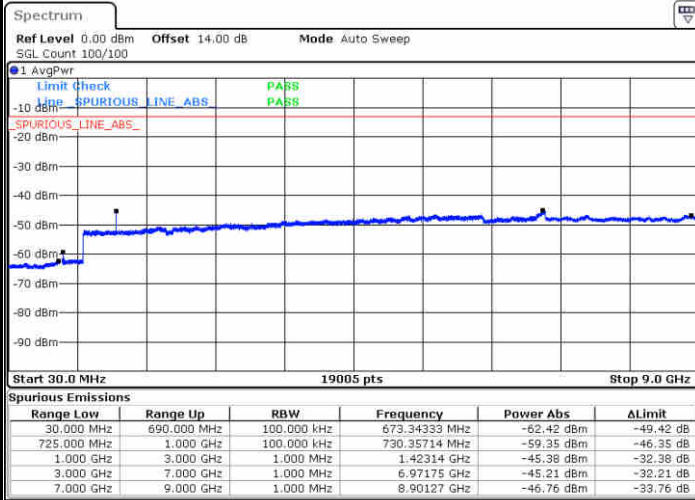

Highest Channel / QPSK

Highest Channel / 16QAM

LTE Band 13 / 10MHz

Middle Channel / QPSK

Middle Channel / 16QAM

LTE Band 17 / 5MHz

Lowest Channel / QPSK

Lowest Channel / 16QAM

Date: 23.DEC.2017 16:41:34

Date: 23.DEC.2017 16:43:56

Middle Channel / QPSK

Middle Channel / 16QAM

Date: 23.DEC.2017 16:45:32

Date: 23.DEC.2017 16:46:28

LTE Band 17 / 5MHz

Highest Channel / QPSK

Date: 23.DEC.2017 16:52:43

Highest Channel / 16QAM

Date: 23.DEC.2017 16:53:40

LTE Band 17 / 10MHz

Lowest Channel / QPSK

Date: 23.DEC.2017 16:59:54

Lowest Channel / 16QAM

Date: 23.DEC.2017 17:00:50