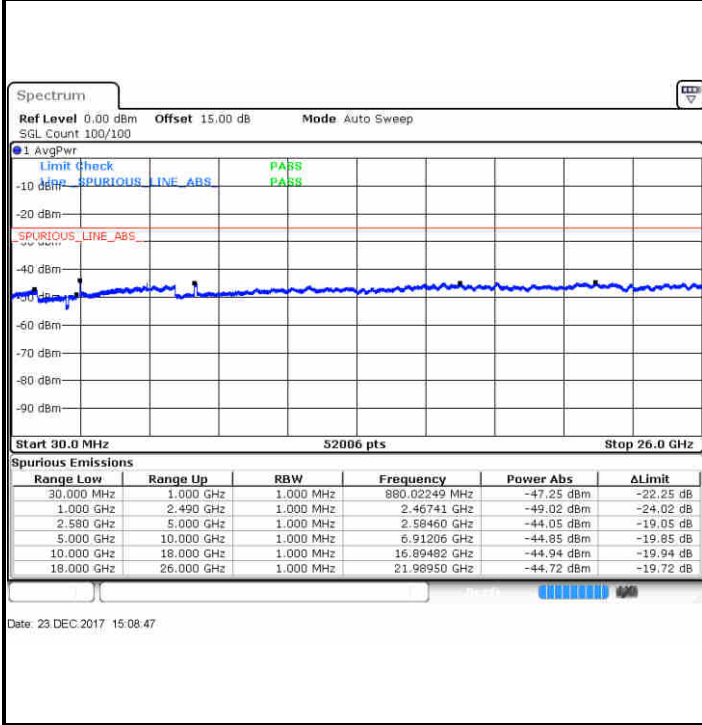

LTE Band 7 / 5MHz

Lowest Channel / QPSK

Date: 23 DEC.2017 14:59:16

Lowest Channel / 16QAM

Date: 23 DEC.2017 15:00:10

Middle Channel / QPSK

Date: 23 DEC.2017 15:01:43

Middle Channel / 16QAM

Date: 23 DEC.2017 15:02:36

LTE Band 7 / 5MHz

Highest Channel / QPSK

Highest Channel / 16QAM

LTE Band 7 / 10MHz

Lowest Channel / QPSK

Lowest Channel / 16QAM

LTE Band 7 / 10MHz