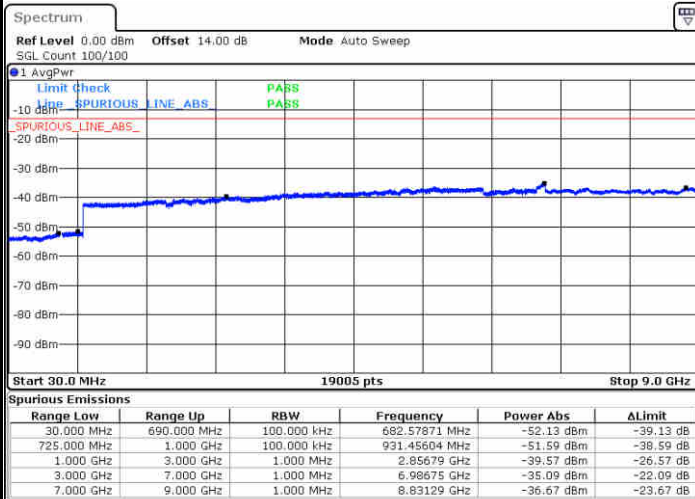

Highest Channel / QPSK

Date: 26.DEC.2017 10:53:34

Highest Channel / 16QAM

Date: 26.DEC.2017 10:54:30

LTE Band 12 / 10MHz

Lowest Channel / QPSK

Date: 26.DEC.2017 11:00:41

Lowest Channel / 16QAM

Date: 26.DEC.2017 11:01:36

LTE Band 12 / 10MHz

Middle Channel / QPSK

Middle Channel / 16QAM

Date: 26.DEC.2017 11:03:12

Date: 26.DEC.2017 11:04:07

Highest Channel / QPSK

Highest Channel / 16QAM

Date: 26.DEC.2017 11:10:19

Date: 26.DEC.2017 11:11:14

LTE Band 12/ 1.4MHz

Lowest Channel / 64QAM

Date: 2, JAN, 2018 14:54:13

Middle Channel / 64QAM

Date: 2, JAN, 2018 14:55:29

Highest Channel / 64QAM