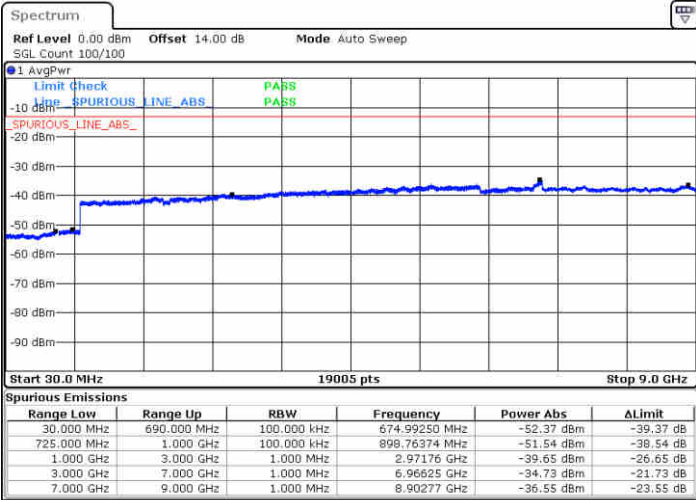

Date: 30.DEC.2017 08:25:30

Highest Channel / 64QAM

Date: 30.DEC.2017 08:26:24

LTE Band 7 / 20MHz

Lowest Channel / 64QAM

Middle Channel / 64QAM

Date: 30.DEC.2017 08:27:19

Date: 30.DEC.2017 08:28:13

Highest Channel / 64QAM

Date: 30.DEC.2017 08:29:08

LTE Band 12 / 1.4MHz

Lowest Channel / QPSK

Lowest Channel / 16QAM

Date: 26.DEC.2017 10:10:30

Date: 26.DEC.2017 10:11:26

Middle Channel / QPSK

Middle Channel / 16QAM

Date: 26.DEC.2017 10:13:01

Date: 26.DEC.2017 10:13:56

LTE Band 12 / 1.4MHz

Highest Channel / QPSK

Date: 26.DEC.2017 10:20:07

Highest Channel / 16QAM

Date: 26.DEC.2017 10:21:03