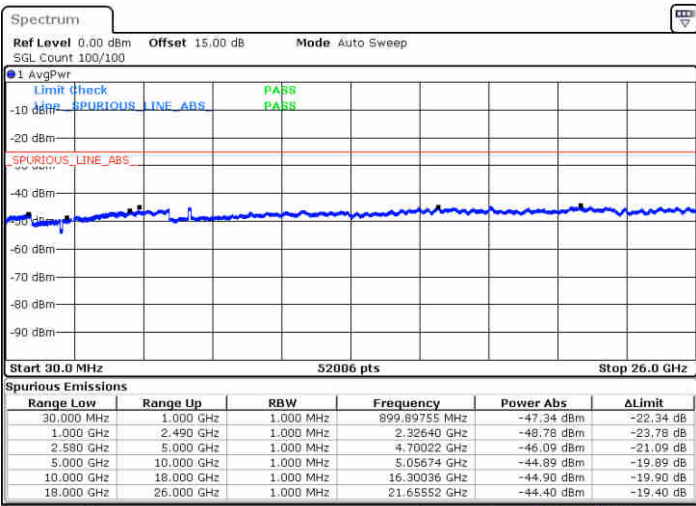

LTE Band 7 / 15MHz

Lowest Channel / QPSK

Lowest Channel / 16QAM

Date: 23 DEC.2017 15:32:25

Date: 23 DEC.2017 15:33:19

Middle Channel / QPSK

Middle Channel / 16QAM

Date: 23 DEC.2017 15:34:52

Date: 23 DEC.2017 15:35:45

LTE Band 7 / 15MHz

Highest Channel / QPSK

Date: 23 DEC 2017 15:52:04

Highest Channel / 16QAM

Date: 23 DEC 2017 15:52:57

LTE Band 7 / 20MHz

Lowest Channel / QPSK