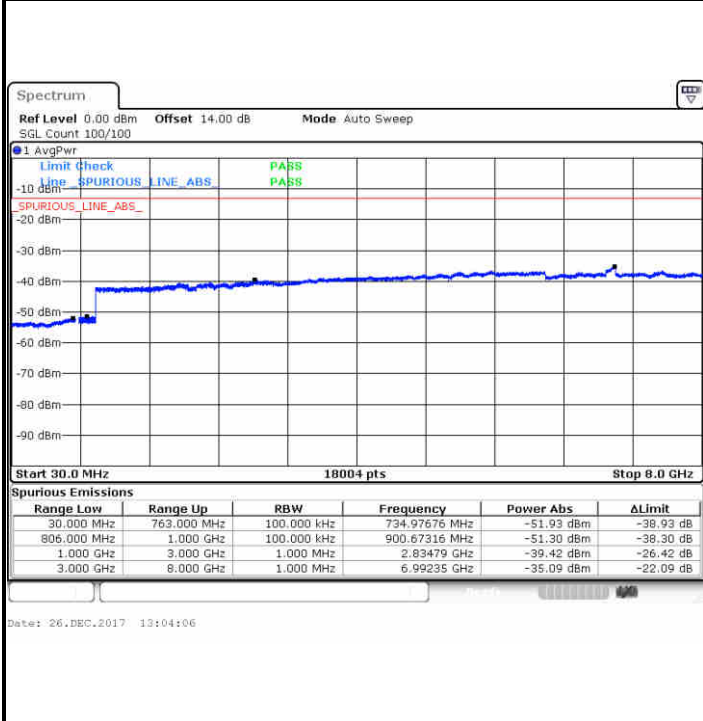

Lowest Channel / 64QAM

Middle Channel / 64QAM

Date: 2, JAN, 2018 15:19:23

Date: 2, JAN, 2018 15:20:39

Highest Channel / 64QAM

Date: 2, JAN, 2018 15:24:13

LTE Band 13 / 5MHz

Lowest Channel / QPSK

Lowest Channel / 16QAM

Date: 26.DEC.2017 12:52:30

Date: 26.DEC.2017 12:53:25

Middle Channel / QPSK

Middle Channel / 16QAM

Date: 26.DEC.2017 12:55:00

Date: 26.DEC.2017 12:55:55

LTE Band 13 / 5MHz

Highest Channel / QPSK

Highest Channel / 16QAM

LTE Band 13 / 10MHz

Middle Channel / QPSK

Middle Channel / 16QAM

LTE Band 17 / 5MHz

Lowest Channel / QPSK

Lowest Channel / 16QAM