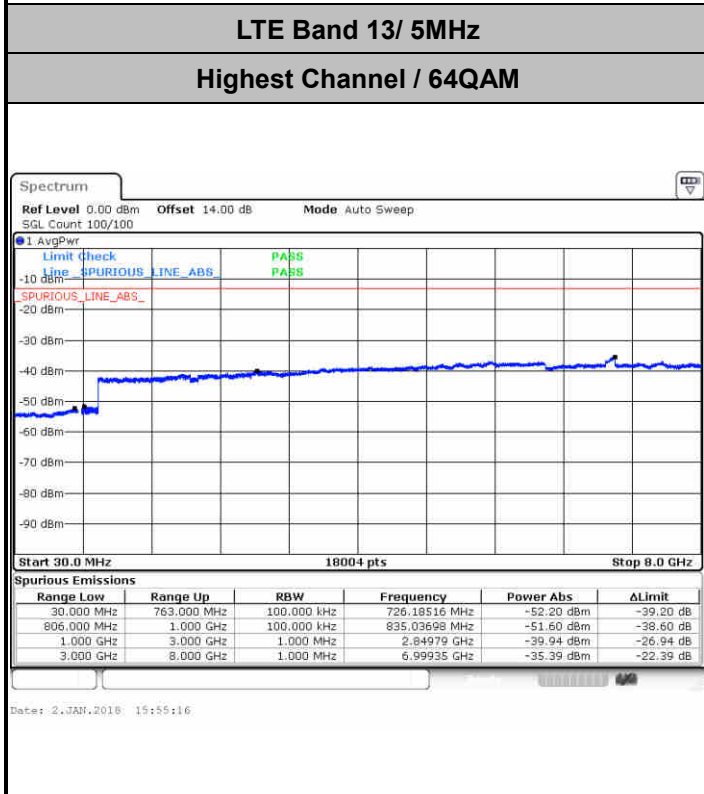

Lowest Channel / 16QAM

Date: 26.DEC.2017 12:52:30

Date: 26.DEC.2017 12:53:25

Middle Channel / QPSK

Middle Channel / 16QAM

Date: 26.DEC.2017 12:55:00

Date: 26.DEC.2017 12:55:55

LTE Band 13 / 5MHz

Highest Channel / QPSK

Highest Channel / 16QAM

LTE Band 13 / 10MHz

Middle Channel / QPSK

Middle Channel / 16QAM

LTE Band 17 / 5MHz

Lowest Channel / QPSK

Lowest Channel / 16QAM

Date: 23.DEC.2017 16:41:34

Date: 23.DEC.2017 16:43:56

Middle Channel / QPSK

Middle Channel / 16QAM

Date: 23.DEC.2017 16:45:32

Date: 23.DEC.2017 16:46:28

LTE Band 17 / 5MHz

Highest Channel / QPSK

Date: 23.DEC.2017 16:52:43

Highest Channel / 16QAM

Date: 23.DEC.2017 16:53:40

LTE Band 17 / 10MHz

Lowest Channel / QPSK

Date: 23.DEC.2017 16:59:54

Lowest Channel / 16QAM

Date: 23.DEC.2017 17:00:50