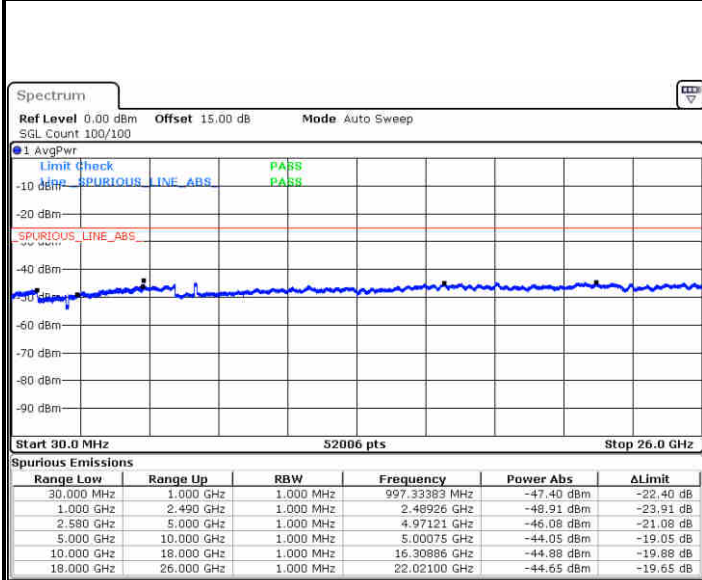

LTE Band 7 / 5MHz

Lowest Channel / QPSK

Date: 23 DEC.2017 14:59:16

Lowest Channel / 16QAM

Date: 23 DEC.2017 15:00:10

Middle Channel / QPSK

Date: 23 DEC.2017 15:01:43

Middle Channel / 16QAM

Date: 23 DEC.2017 15:02:36

LTE Band 7 / 5MHz

Highest Channel / QPSK

Highest Channel / 16QAM

LTE Band 7 / 10MHz

Lowest Channel / QPSK

Lowest Channel / 16QAM

LTE Band 7 / 10MHz