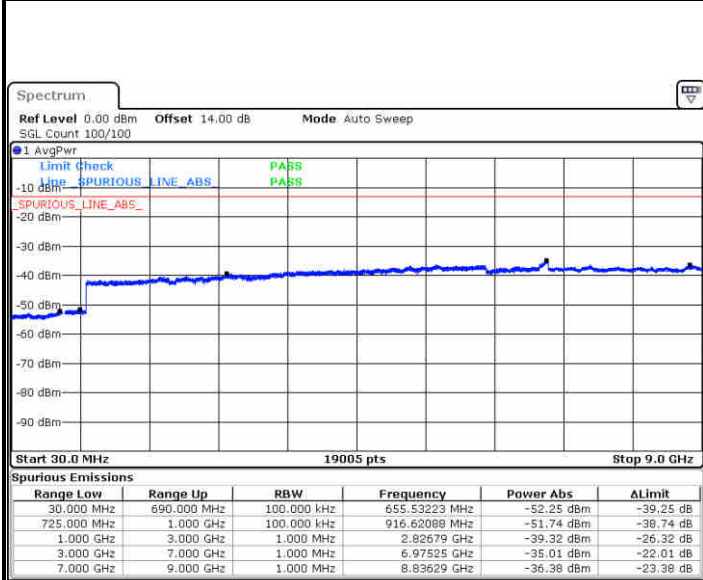

Middle Channel / 16QAM

Date: 26.DEC.2017 10:30:40

Highest Channel / QPSK

Date: 26.DEC.2017 10:36:51

Highest Channel / 16QAM

Date: 26.DEC.2017 10:37:46

LTE Band 12 / 5MHz

Lowest Channel / QPSK

Lowest Channel / 16QAM

Date: 26.DEC.2017 10:43:57

Date: 26.DEC.2017 10:44:53

Middle Channel / QPSK

Middle Channel / 16QAM

Date: 26.DEC.2017 10:46:28

Date: 26.DEC.2017 10:47:24

LTE Band 12 / 5MHz

Highest Channel / QPSK

Date: 26.DEC.2017 10:53:34

Highest Channel / 16QAM

Date: 26.DEC.2017 10:54:30

LTE Band 12 / 10MHz

Lowest Channel / QPSK

Date: 26.DEC.2017 11:00:41

Lowest Channel / 16QAM

Date: 26.DEC.2017 11:01:36

LTE Band 12 / 10MHz

Middle Channel / QPSK

Middle Channel / 16QAM

Date: 26.DEC.2017 11:03:12

Date: 26.DEC.2017 11:04:07

Highest Channel / QPSK

Highest Channel / 16QAM