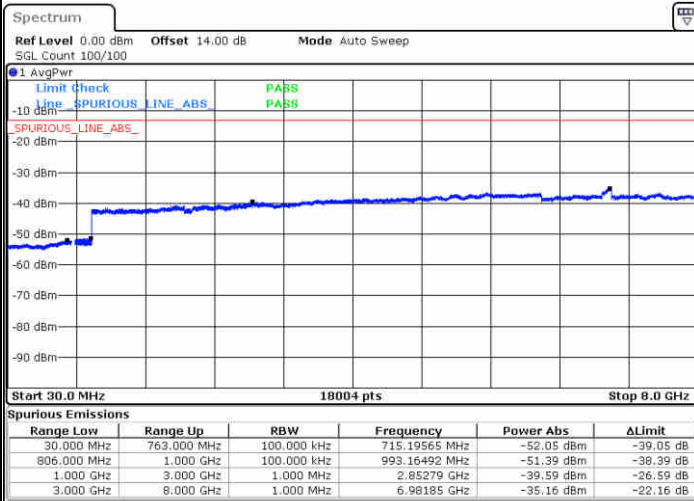

Lowest Channel / 64QAM

Middle Channel / 64QAM

Date: 2, JAN, 2018 15:19:23

Date: 2, JAN, 2018 15:20:39

Highest Channel / 64QAM

Date: 2, JAN, 2018 15:24:13

LTE Band 13 / 5MHz

Lowest Channel / QPSK

Lowest Channel / 16QAM

Date: 26.DEC.2017 12:52:30

Date: 26.DEC.2017 12:53:25

Middle Channel / QPSK

Middle Channel / 16QAM

Date: 26.DEC.2017 12:55:00

Date: 26.DEC.2017 12:55:55

LTE Band 13 / 5MHz

Highest Channel / QPSK

Highest Channel / 16QAM

LTE Band 13 / 10MHz

Middle Channel / QPSK

Middle Channel / 16QAM

LTE Band 17 / 5MHz

Lowest Channel / QPSK

Lowest Channel / 16QAM