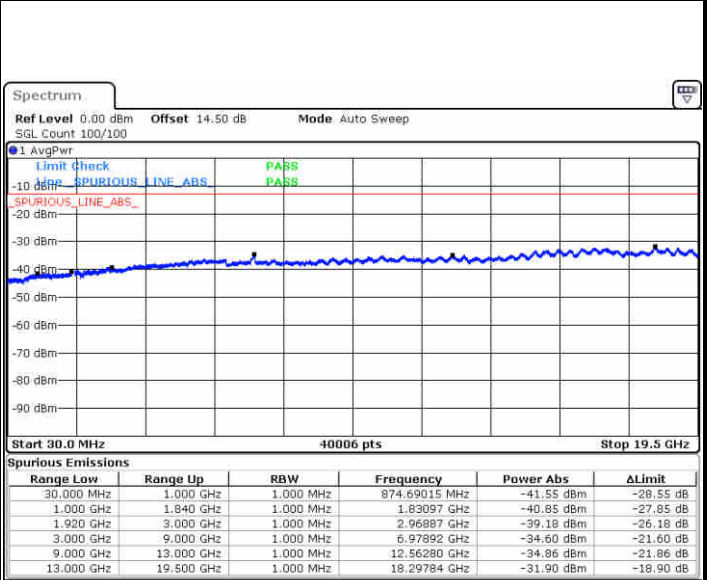

LTE Band 17 / 10MHz

Lowest Channel / 64QAM

Middle Channel / 64QAM

Date: 29 DEC.2017 15:48:52

Date: 29 DEC.2017 15:50:06

Highest Channel / 64QAM

Date: 29 DEC.2017 15:53:37

LTE Band 25 / 1.4MHz

Lowest Channel / QPSK

Lowest Channel / 16QAM

Middle Channel / QPSK

Middle Channel / 16QAM

LTE Band 25 / 1.4MHz

Highest Channel / QPSK

Highest Channel / 16QAM

LTE Band 25 / 3MHz

Lowest Channel / QPSK

Lowest Channel / 16QAM

LTE Band 25 / 3MHz

Middle Channel / QPSK

Date: 25.DEC.2017 20:29:05

Middle Channel / 16QAM

Date: 25.DEC.2017 20:30:01

Highest Channel / QPSK

Date: 25.DEC.2017 20:36:14

Highest Channel / 16QAM

Date: 25.DEC.2017 20:37:10

LTE Band 25 / 5MHz

Lowest Channel / QPSK

Lowest Channel / 16QAM

Date: 25.DEC.2017 21:27:45

Date: 25.DEC.2017 21:28:45