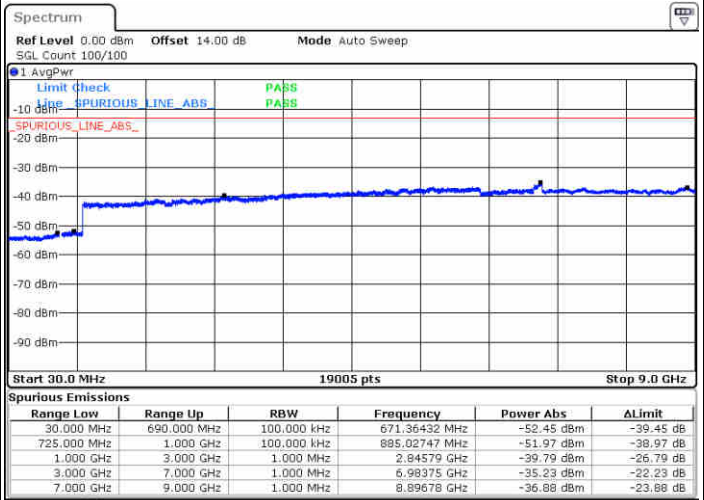

Date: 26.DEC.2017 11:10:19

Date: 26.DEC.2017 11:11:14

LTE Band 12/ 1.4MHz

Lowest Channel / 64QAM

Date: 2, JAN, 2018 14:54:13

Middle Channel / 64QAM

Date: 2, JAN, 2018 14:55:29

Highest Channel / 64QAM

Date: 2, JAN, 2018 14:59:02

LTE Band 12/ 3MHz

Lowest Channel / 64QAM

Date: 2, JAN, 2018 15:02:36

Middle Channel / 64QAM

Date: 2, JAN, 2018 15:03:52

Highest Channel / 64QAM

Date: 2, JAN, 2018 15:07:25

LTE Band 12/ 5MHz

Lowest Channel / 64QAM

Middle Channel / 64QAM

Date: 2, JAN, 2018 15:11:00

Date: 2, JAN, 2018 15:12:16

Highest Channel / 64QAM

Date: 2, JAN, 2018 15:15:50

LTE Band 12/ 10MHz