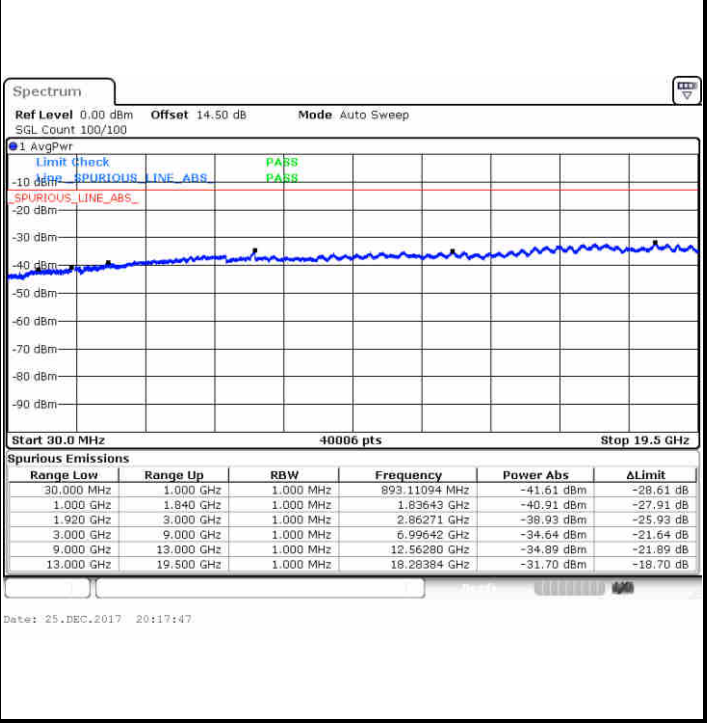

LTE Band 17 / 10MHz

Lowest Channel / 64QAM

Middle Channel / 64QAM

Date: 29 DEC.2017 15:48:52

Date: 29 DEC.2017 15:50:06

Highest Channel / 64QAM

Date: 29 DEC.2017 15:53:37

LTE Band 25 / 1.4MHz

Lowest Channel / QPSK

Lowest Channel / 16QAM

Middle Channel / QPSK

Middle Channel / 16QAM

LTE Band 25 / 1.4MHz

Highest Channel / QPSK

Highest Channel / 16QAM

LTE Band 25 / 3MHz

Lowest Channel / QPSK

Lowest Channel / 16QAM

LTE Band 25 / 3MHz

Middle Channel / QPSK

Date: 25.DEC.2017 20:29:05

Middle Channel / 16QAM

Date: 25.DEC.2017 20:30:01

Highest Channel / QPSK

Date: 25.DEC.2017 20:36:14

Highest Channel / 16QAM

Date: 25.DEC.2017 20:37:10

LTE Band 25 / 5MHz

Lowest Channel / QPSK

Lowest Channel / 16QAM

Date: 25.DEC.2017 21:27:45

Date: 25.DEC.2017 21:28:45