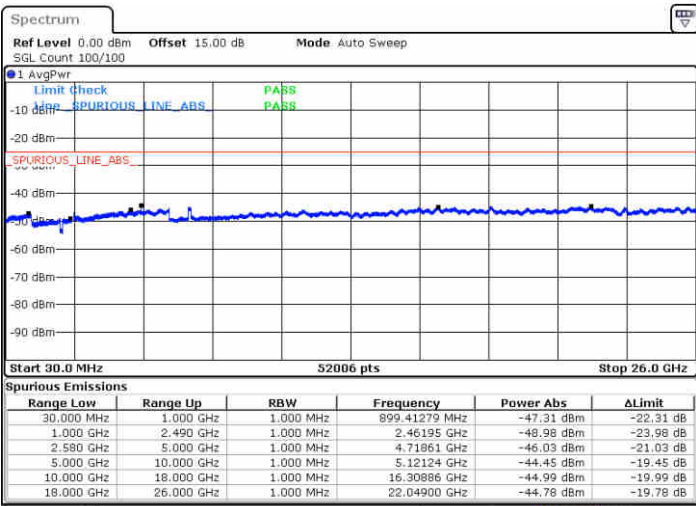

Date: 23 DEC.2017 15:02:36

LTE Band 7 / 5MHz

Highest Channel / QPSK

Highest Channel / 16QAM

LTE Band 7 / 10MHz

Lowest Channel / QPSK

Lowest Channel / 16QAM

LTE Band 7 / 10MHz

Middle Channel / QPSK

Middle Channel / 16QAM

Date: 23 DEC.2017 15:18:17

Date: 23 DEC.2017 15:19:11

Highest Channel / QPSK

Highest Channel / 16QAM

Date: 23 DEC.2017 15:25:21

Date: 23 DEC.2017 15:26:15

LTE Band 7 / 15MHz

Lowest Channel / QPSK

Lowest Channel / 16QAM

Date: 23 DEC.2017 15:32:25

Date: 23 DEC.2017 15:33:19

Middle Channel / QPSK

Middle Channel / 16QAM

Date: 23 DEC.2017 15:34:52