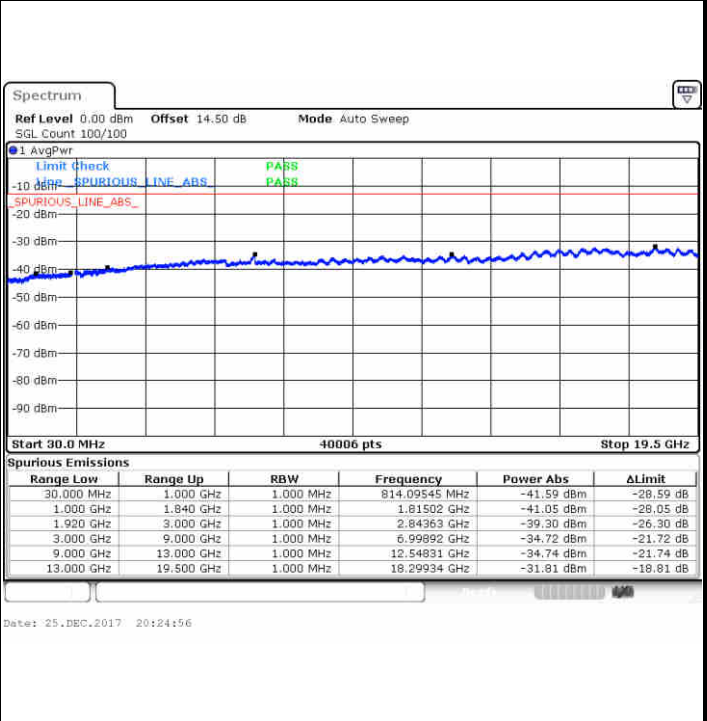

LTE Band 17 / 10MHz

Lowest Channel / 64QAM

Middle Channel / 64QAM

Date: 29 DEC.2017 15:48:52

Date: 29 DEC.2017 15:50:06

Highest Channel / 64QAM

Date: 29 DEC.2017 15:53:37

LTE Band 25 / 1.4MHz

Lowest Channel / QPSK

Lowest Channel / 16QAM

Middle Channel / QPSK

Middle Channel / 16QAM

LTE Band 25 / 1.4MHz

Highest Channel / QPSK

Highest Channel / 16QAM

LTE Band 25 / 3MHz

Lowest Channel / QPSK

Lowest Channel / 16QAM

LTE Band 25 / 3MHz

Middle Channel / QPSK

Date: 25.DEC.2017 20:29:05

Middle Channel / 16QAM

Date: 25.DEC.2017 20:30:01

Highest Channel / QPSK

Date: 25.DEC.2017 20:36:14

Highest Channel / 16QAM

Date: 25.DEC.2017 20:37:10

LTE Band 25 / 5MHz

Lowest Channel / QPSK

Lowest Channel / 16QAM

Date: 25.DEC.2017 21:27:45

Date: 25.DEC.2017 21:28:45