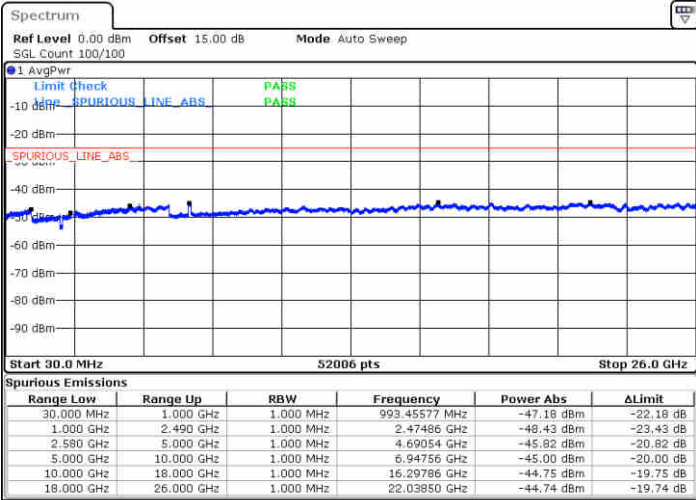

Date: 23 DEC.2017 15:35:45

LTE Band 7 / 15MHz

Highest Channel / QPSK

Date: 23 DEC 2017 15:52:04

Highest Channel / 16QAM

Date: 23 DEC 2017 15:52:57

LTE Band 7 / 20MHz

Lowest Channel / QPSK

Date: 23 DEC 2017 15:59:08

Lowest Channel / 16QAM

Date: 23 DEC 2017 16:00:01

LTE Band 7 / 20MHz

Middle Channel / QPSK

Middle Channel / 16QAM

Date: 23 DEC.2017 16:01:35

Date: 23 DEC.2017 16:02:28

Highest Channel / QPSK

Highest Channel / 16QAM

Date: 23 DEC.2017 16:08:39

Date: 23 DEC.2017 16:09:32

LTE Band 7 / 5MHz

LTE Band 7 / 10MHz

Lowest Channel / 64QAM

Middle Channel / 64QAM