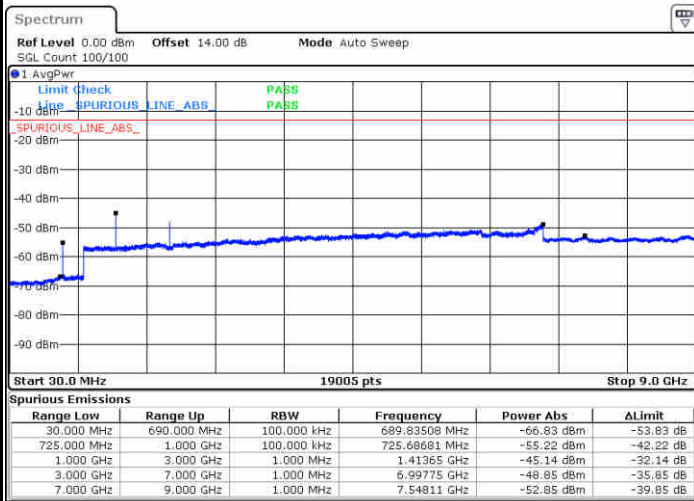

LTE Band 12/ 5MHz

Lowest Channel / 64QAM

Middle Channel / 64QAM

Date: 2, JAN, 2018 15:11:00

Date: 2, JAN, 2018 15:12:16

Highest Channel / 64QAM

Date: 2, JAN, 2018 15:15:50

LTE Band 12/ 10MHz

Lowest Channel / 64QAM

Middle Channel / 64QAM

Date: 2, JAN, 2018 15:19:23

Date: 2, JAN, 2018 15:20:39

Highest Channel / 64QAM

Date: 2, JAN, 2018 15:24:13

LTE Band 13 / 5MHz

Lowest Channel / QPSK

Lowest Channel / 16QAM

Date: 26.DEC.2017 12:52:30

Date: 26.DEC.2017 12:53:25

Middle Channel / QPSK

Middle Channel / 16QAM

Date: 26.DEC.2017 12:55:00

Date: 26.DEC.2017 12:55:55

LTE Band 13 / 5MHz