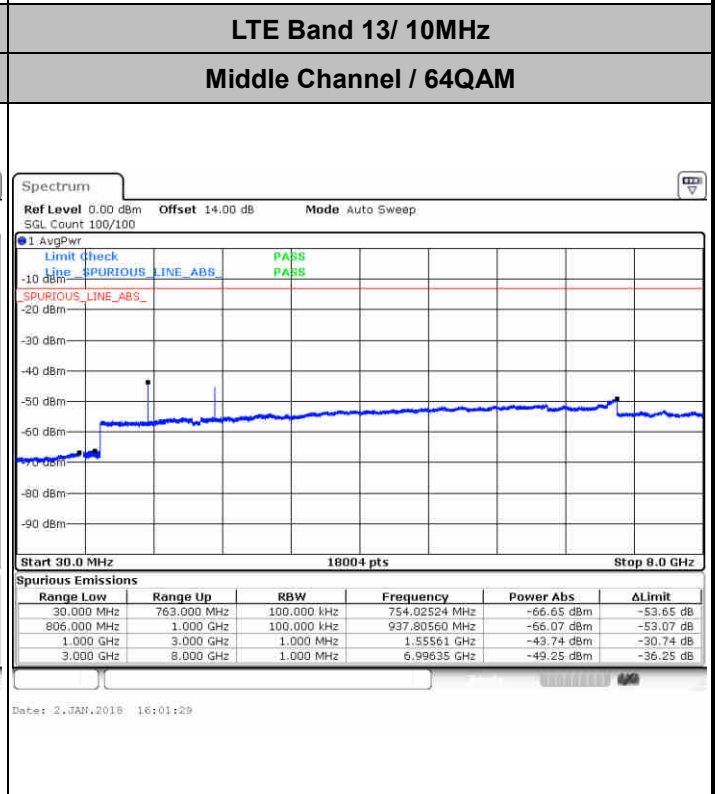

Lowest Channel / 16QAM

Date: 26.DEC.2017 12:52:30

Date: 26.DEC.2017 12:53:25

Middle Channel / QPSK

Middle Channel / 16QAM

Date: 26.DEC.2017 12:55:00

Date: 26.DEC.2017 12:55:55

LTE Band 13 / 5MHz

Highest Channel / QPSK

Highest Channel / 16QAM

LTE Band 13 / 10MHz

Middle Channel / QPSK

Middle Channel / 16QAM

LTE Band 17 / 5MHz

Lowest Channel / QPSK

Lowest Channel / 16QAM

Date: 23.DEC.2017 16:41:34

Date: 23.DEC.2017 16:43:56

Middle Channel / QPSK

Middle Channel / 16QAM

Date: 23.DEC.2017 16:45:32

Date: 23.DEC.2017 16:46:28

LTE Band 17 / 5MHz

Highest Channel / QPSK

Date: 23.DEC.2017 16:52:43

Highest Channel / 16QAM

Date: 23.DEC.2017 16:53:40

LTE Band 17 / 10MHz

Lowest Channel / QPSK

Date: 23.DEC.2017 16:59:54

Lowest Channel / 16QAM

Date: 23.DEC.2017 17:00:50