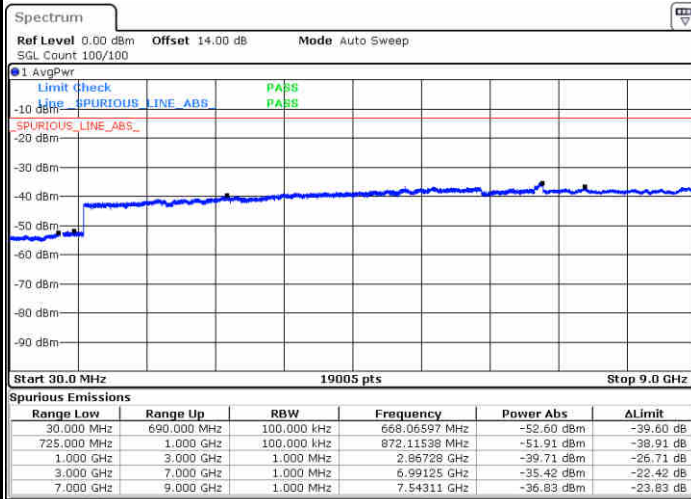

Date: 26.DEC.2017 11:10:19

Date: 26.DEC.2017 11:11:14

LTE Band 12/ 1.4MHz

Lowest Channel / 64QAM

Date: 2, JAN, 2018 14:54:13

Middle Channel / 64QAM

Date: 2, JAN, 2018 14:55:29

Highest Channel / 64QAM

Date: 2, JAN, 2018 14:59:02

LTE Band 12/ 3MHz

Lowest Channel / 64QAM

Date: 2, JAN, 2018 15:02:36

Middle Channel / 64QAM

Date: 2, JAN, 2018 15:03:52

Highest Channel / 64QAM

Date: 2, JAN, 2018 15:07:25

LTE Band 12/ 5MHz

Lowest Channel / 64QAM

Middle Channel / 64QAM

Date: 2, JAN, 2018 15:11:00

Date: 2, JAN, 2018 15:12:16

Highest Channel / 64QAM

Date: 2, JAN, 2018 15:15:50

LTE Band 12/ 10MHz