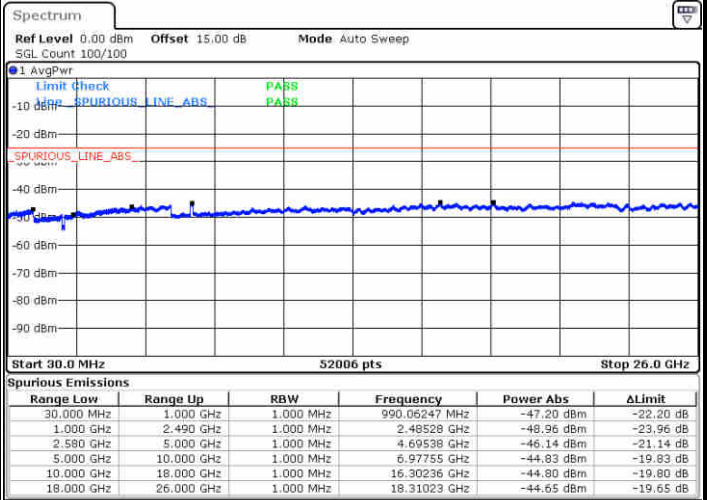

Date: 23 DEC.2017 15:35:45

LTE Band 7 / 15MHz

Highest Channel / QPSK

Date: 23 DEC 2017 15:52:04

Highest Channel / 16QAM

Date: 23 DEC 2017 15:52:57

LTE Band 7 / 20MHz

Lowest Channel / QPSK

Date: 23 DEC 2017 15:59:08

Lowest Channel / 16QAM

Date: 23 DEC 2017 16:00:01

LTE Band 7 / 20MHz

Middle Channel / QPSK

Middle Channel / 16QAM

Date: 23 DEC.2017 16:01:35

Date: 23 DEC.2017 16:02:28

Highest Channel / QPSK

Highest Channel / 16QAM

Date: 23 DEC.2017 16:08:39

Date: 23 DEC.2017 16:09:32

LTE Band 7 / 5MHz

LTE Band 7 / 10MHz

Lowest Channel / 64QAM

Middle Channel / 64QAM

Date: 30.DEC.2017 08:21:52

Date: 30.DEC.2017 08:22:47

Highest Channel / 64QAM

Date: 30.DEC.2017 08:23:41

LTE Band 7 / 15MHz

Lowest Channel / 64QAM

Middle Channel / 64QAM

Date: 30.DEC.2017 08:24:36