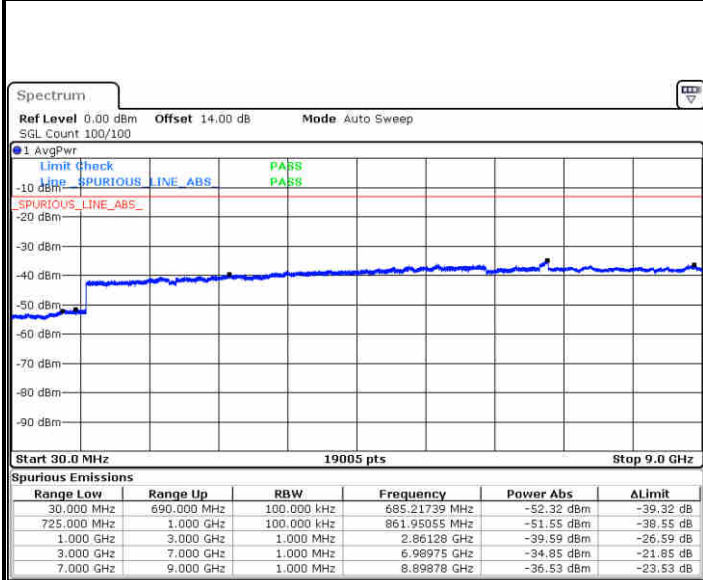

Highest Channel / 64QAM

Date: 30.DEC.2017 08:29:08

LTE Band 12 / 1.4MHz

Lowest Channel / QPSK

Lowest Channel / 16QAM

Date: 26.DEC.2017 10:10:30

Date: 26.DEC.2017 10:11:26

Middle Channel / QPSK

Middle Channel / 16QAM

Date: 26.DEC.2017 10:13:01

Date: 26.DEC.2017 10:13:56

LTE Band 12 / 1.4MHz

Highest Channel / QPSK

Date: 26.DEC.2017 10:20:07

Highest Channel / 16QAM

Date: 26.DEC.2017 10:21:03

LTE Band 12 / 3MHz

Lowest Channel / QPSK

Date: 26.DEC.2017 10:27:13

Lowest Channel / 16QAM

Date: 26.DEC.2017 10:28:09

LTE Band 12 / 3MHz

Middle Channel / QPSK

Date: 26.DEC.2017 10:29:44

Middle Channel / 16QAM

Date: 26.DEC.2017 10:30:40

Highest Channel / QPSK

Date: 26.DEC.2017 10:36:51

Highest Channel / 16QAM

Date: 26.DEC.2017 10:37:46

LTE Band 12 / 5MHz

Lowest Channel / QPSK