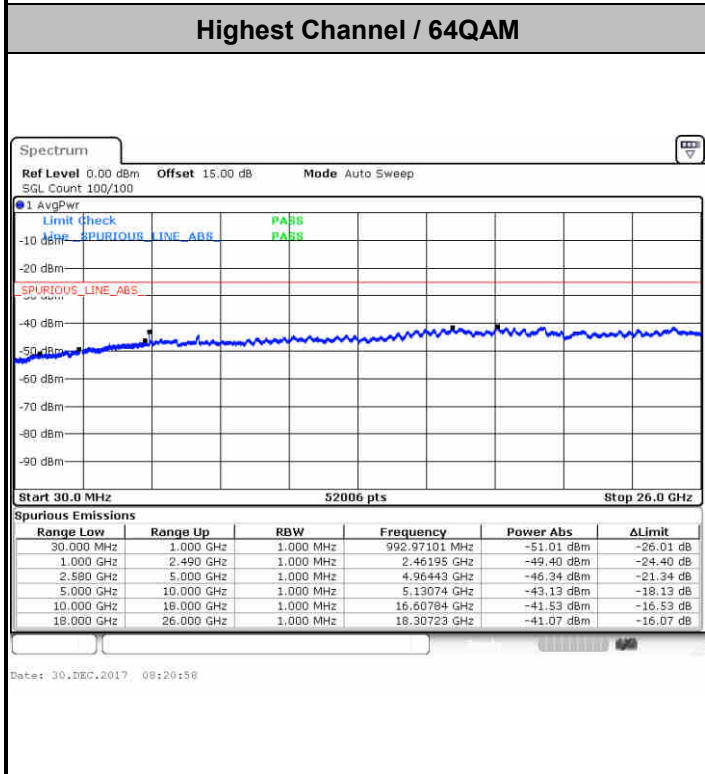

Date: 23 DEC 2017 15:59:08

Lowest Channel / 16QAM

Date: 23 DEC 2017 16:00:01

LTE Band 7 / 20MHz

Middle Channel / QPSK

Middle Channel / 16QAM

Date: 23 DEC.2017 16:01:35

Date: 23 DEC.2017 16:02:28

Highest Channel / QPSK

Highest Channel / 16QAM

Date: 23 DEC.2017 16:08:39

Date: 23 DEC.2017 16:09:32

LTE Band 7 / 5MHz

LTE Band 7 / 10MHz

Lowest Channel / 64QAM

Middle Channel / 64QAM

Date: 30.DEC.2017 08:21:52

Date: 30.DEC.2017 08:22:47

Highest Channel / 64QAM

Date: 30.DEC.2017 08:23:41

LTE Band 7 / 15MHz

Lowest Channel / 64QAM

Middle Channel / 64QAM

Date: 30.DEC.2017 08:24:36

Date: 30.DEC.2017 08:25:30

Highest Channel / 64QAM

Date: 30.DEC.2017 08:26:24

LTE Band 7 / 20MHz

Lowest Channel / 64QAM

Middle Channel / 64QAM

Date: 30.DEC.2017 08:27:19

Date: 30.DEC.2017 08:28:13