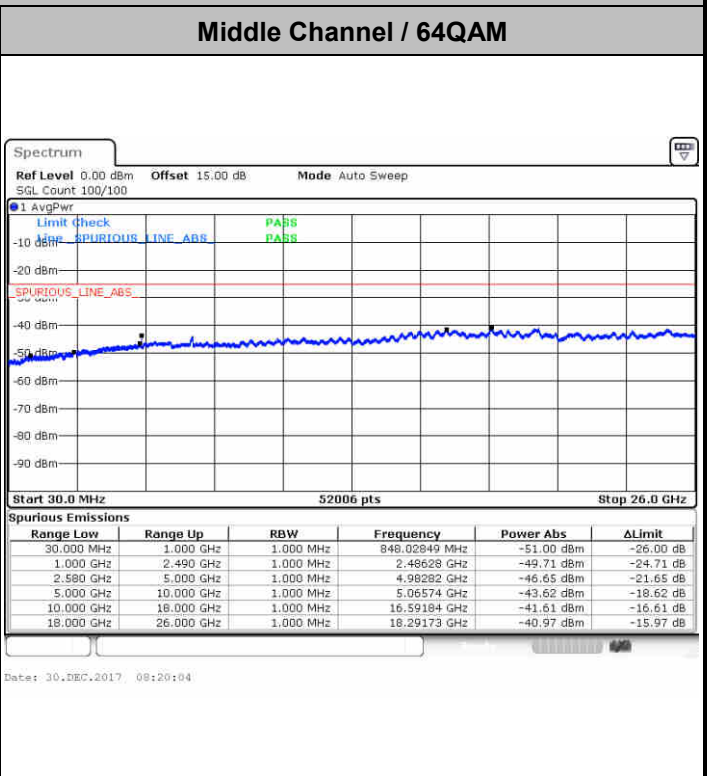

Date: 23 DEC 2017 15:59:08

Lowest Channel / 16QAM

Date: 23 DEC 2017 16:00:01

LTE Band 7 / 20MHz

Middle Channel / QPSK

Middle Channel / 16QAM

Date: 23 DEC.2017 16:01:35

Date: 23 DEC.2017 16:02:28

Highest Channel / QPSK

Highest Channel / 16QAM

Date: 23 DEC.2017 16:08:39

Date: 23 DEC.2017 16:09:32

LTE Band 7 / 5MHz

LTE Band 7 / 10MHz

Lowest Channel / 64QAM

Middle Channel / 64QAM

Date: 30.DEC.2017 08:21:52

Date: 30.DEC.2017 08:22:47

Highest Channel / 64QAM

Date: 30.DEC.2017 08:23:41

LTE Band 7 / 15MHz

Lowest Channel / 64QAM

Middle Channel / 64QAM

Date: 30.DEC.2017 08:24:36

Date: 30.DEC.2017 08:25:30

Highest Channel / 64QAM

Date: 30.DEC.2017 08:26:24

LTE Band 7 / 20MHz

Lowest Channel / 64QAM

Middle Channel / 64QAM

Date: 30.DEC.2017 08:27:19

Date: 30.DEC.2017 08:28:13