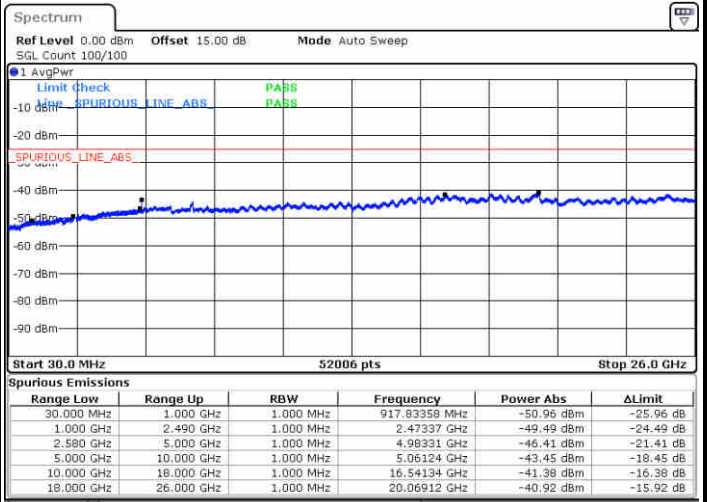

Date: 23 DEC 2017 15:59:08

Lowest Channel / 16QAM

Date: 23 DEC 2017 16:00:01

LTE Band 7 / 20MHz

Middle Channel / QPSK

Middle Channel / 16QAM

Date: 23 DEC.2017 16:01:35

Date: 23 DEC.2017 16:02:28

Highest Channel / QPSK

Highest Channel / 16QAM

Date: 23 DEC.2017 16:08:39

Date: 23 DEC.2017 16:09:32

LTE Band 7 / 5MHz

LTE Band 7 / 10MHz

Lowest Channel / 64QAM

Middle Channel / 64QAM

Date: 30.DEC.2017 08:21:52

Date: 30.DEC.2017 08:22:47

Highest Channel / 64QAM

Date: 30.DEC.2017 08:23:41

LTE Band 7 / 15MHz

Lowest Channel / 64QAM

Middle Channel / 64QAM

Date: 30.DEC.2017 08:24:36

Date: 30.DEC.2017 08:25:30

Highest Channel / 64QAM

Date: 30.DEC.2017 08:26:24

LTE Band 7 / 20MHz

Lowest Channel / 64QAM

Middle Channel / 64QAM

Date: 30.DEC.2017 08:27:19

Date: 30.DEC.2017 08:28:13