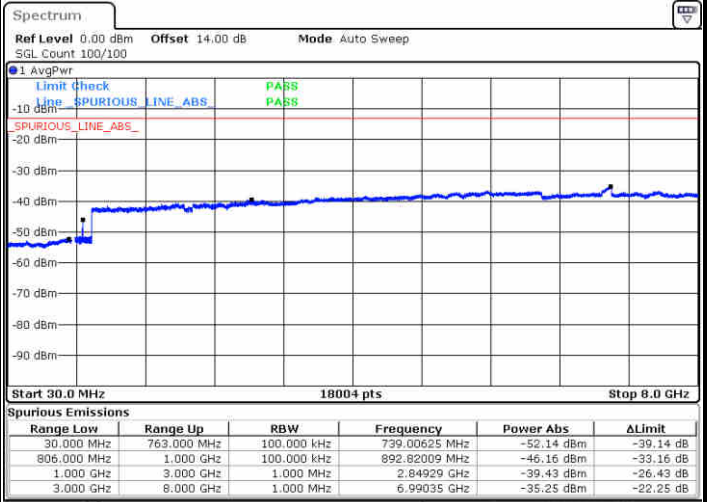

LTE Band 12/ 5MHz

Lowest Channel / 64QAM

Middle Channel / 64QAM

Date: 2, JAN, 2018 15:11:00

Date: 2, JAN, 2018 15:12:16

Highest Channel / 64QAM

Date: 2, JAN, 2018 15:15:50

LTE Band 12/ 10MHz

Lowest Channel / 64QAM

Middle Channel / 64QAM

Date: 2, JAN, 2018 15:19:23

Date: 2, JAN, 2018 15:20:39

Highest Channel / 64QAM

Date: 2, JAN, 2018 15:24:13

LTE Band 13 / 5MHz

Lowest Channel / QPSK

Lowest Channel / 16QAM

Date: 26.DEC.2017 12:52:30

Date: 26.DEC.2017 12:53:25

Middle Channel / QPSK

Middle Channel / 16QAM

Date: 26.DEC.2017 12:55:00

Date: 26.DEC.2017 12:55:55

LTE Band 13 / 5MHz