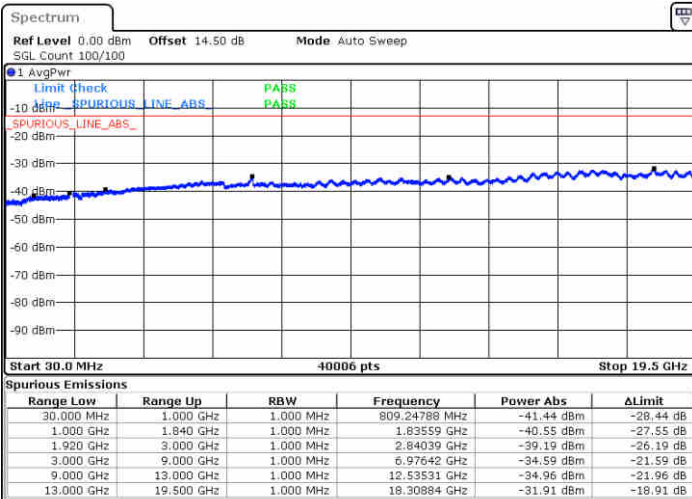

Middle Channel / QPSK

Middle Channel / 16QAM

Date: 25.DEC.2017 21:30:21

Date: 25.DEC.2017 21:31:17