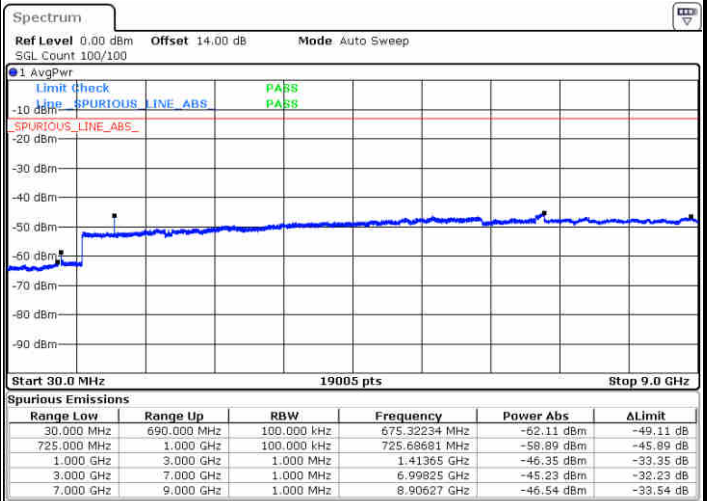

Date: 23.DEC.2017 16:52:43

Highest Channel / 16QAM

Date: 23.DEC.2017 16:53:40

LTE Band 17 / 10MHz

Lowest Channel / QPSK

Date: 23.DEC.2017 16:59:54

Lowest Channel / 16QAM

Date: 23.DEC.2017 17:00:50

LTE Band 17 / 10MHz

Middle Channel / QPSK

Middle Channel / 16QAM

Date: 23.DEC.2017 17:02:27

Date: 23.DEC.2017 17:03:23

Highest Channel / QPSK

Highest Channel / 16QAM

Date: 23.DEC.2017 17:09:38

Date: 23.DEC.2017 17:10:24

LTE Band 17 / 5MHz

Lowest Channel / 64QAM

Middle Channel / 64QAM

Date: 29 DEC 2017 15:40:34

Date: 29 DEC 2017 15:41:49

Highest Channel / 64QAM

Date: 29 DEC 2017 15:45:20

LTE Band 17 / 10MHz

Lowest Channel / 64QAM

Middle Channel / 64QAM

Date: 29 DEC.2017 15:48:52

Date: 29 DEC.2017 15:50:06

Highest Channel / 64QAM

Date: 29 DEC.2017 15:53:37

LTE Band 25 / 1.4MHz