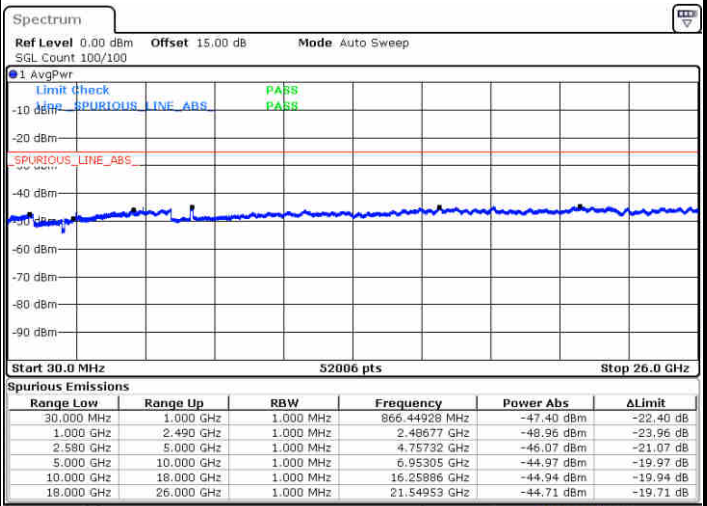

Date: 23 DEC.2017 15:02:36

LTE Band 7 / 5MHz

Highest Channel / QPSK

Highest Channel / 16QAM

LTE Band 7 / 10MHz

Lowest Channel / QPSK

Lowest Channel / 16QAM

LTE Band 7 / 10MHz

Middle Channel / QPSK

Middle Channel / 16QAM

Date: 23 DEC.2017 15:18:17

Date: 23 DEC.2017 15:19:11

Highest Channel / QPSK

Highest Channel / 16QAM

Date: 23 DEC.2017 15:25:21

Date: 23 DEC.2017 15:26:15

LTE Band 7 / 15MHz

Lowest Channel / QPSK

Lowest Channel / 16QAM

Date: 23 DEC.2017 15:32:25

Date: 23 DEC.2017 15:33:19

Middle Channel / QPSK

Middle Channel / 16QAM

Date: 23 DEC.2017 15:34:52