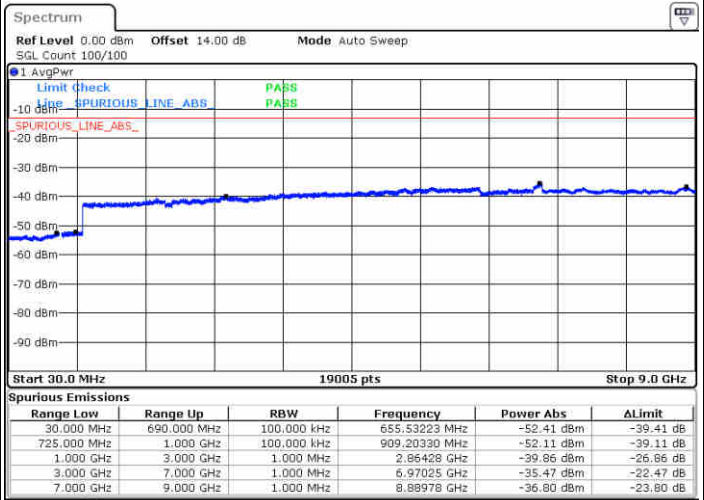

Date: 26.DEC.2017 11:01:36

LTE Band 12 / 10MHz

Middle Channel / QPSK

Middle Channel / 16QAM

Date: 26.DEC.2017 11:03:12

Date: 26.DEC.2017 11:04:07

Highest Channel / QPSK

Highest Channel / 16QAM

Date: 26.DEC.2017 11:10:19

Date: 26.DEC.2017 11:11:14

LTE Band 12/ 1.4MHz

Lowest Channel / 64QAM

Date: 2, JAN, 2018 14:54:13

Middle Channel / 64QAM

Date: 2, JAN, 2018 14:55:29

Highest Channel / 64QAM

Date: 2, JAN, 2018 14:59:02

LTE Band 12/ 3MHz

Lowest Channel / 64QAM

Date: 2, JAN, 2018 15:02:36

Middle Channel / 64QAM

Date: 2, JAN, 2018 15:03:52

Highest Channel / 64QAM

Date: 2, JAN, 2018 15:07:25