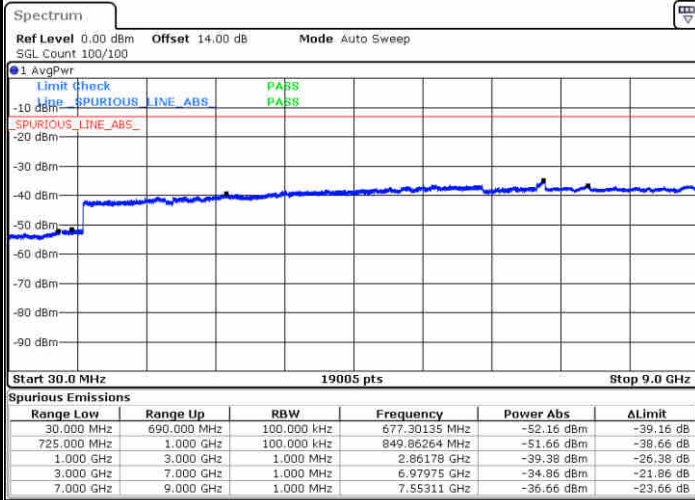

Lowest Channel / 16QAM

Date: 26.DEC.2017 10:43:57

Date: 26.DEC.2017 10:44:53

Middle Channel / QPSK

Middle Channel / 16QAM

Date: 26.DEC.2017 10:46:28

Date: 26.DEC.2017 10:47:24

LTE Band 12 / 5MHz

Highest Channel / QPSK

Date: 26.DEC.2017 10:53:34

Highest Channel / 16QAM

Date: 26.DEC.2017 10:54:30

LTE Band 12 / 10MHz

Lowest Channel / QPSK

Date: 26.DEC.2017 11:00:41

Lowest Channel / 16QAM

Date: 26.DEC.2017 11:01:36

LTE Band 12 / 10MHz

Middle Channel / QPSK

Middle Channel / 16QAM

Date: 26.DEC.2017 11:03:12

Date: 26.DEC.2017 11:04:07

Highest Channel / QPSK

Highest Channel / 16QAM