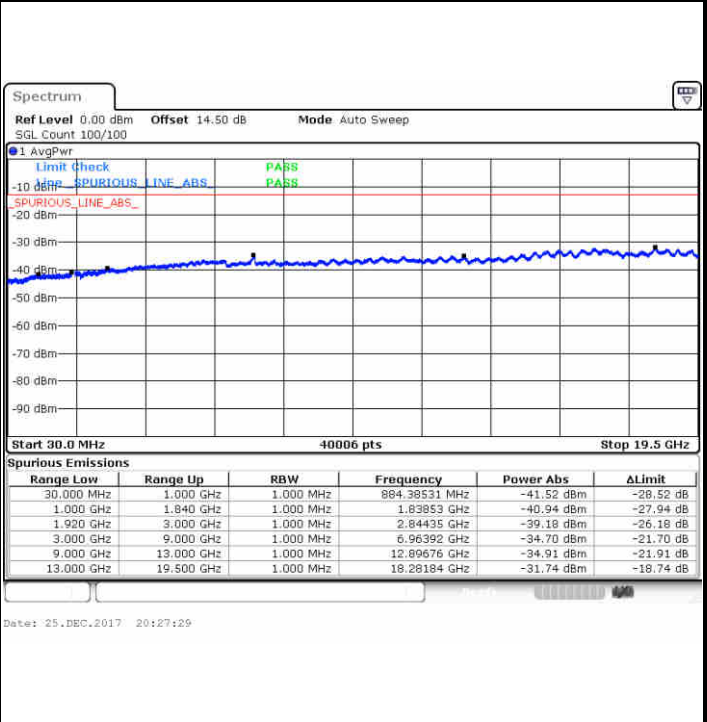

LTE Band 17 / 10MHz

Lowest Channel / 64QAM

Middle Channel / 64QAM

Date: 29 DEC.2017 15:48:52

Date: 29 DEC.2017 15:50:06

Highest Channel / 64QAM

Date: 29 DEC.2017 15:53:37

LTE Band 25 / 1.4MHz

Lowest Channel / QPSK

Lowest Channel / 16QAM

Middle Channel / QPSK

Middle Channel / 16QAM

LTE Band 25 / 1.4MHz

Highest Channel / QPSK

Highest Channel / 16QAM

LTE Band 25 / 3MHz

Lowest Channel / QPSK

Lowest Channel / 16QAM

LTE Band 25 / 3MHz

Middle Channel / QPSK

Date: 25.DEC.2017 20:29:05

Middle Channel / 16QAM

Date: 25.DEC.2017 20:30:01

Highest Channel / QPSK

Date: 25.DEC.2017 20:36:14

Highest Channel / 16QAM

Date: 25.DEC.2017 20:37:10

LTE Band 25 / 5MHz

Lowest Channel / QPSK

Lowest Channel / 16QAM

Date: 25.DEC.2017 21:27:45

Date: 25.DEC.2017 21:28:45