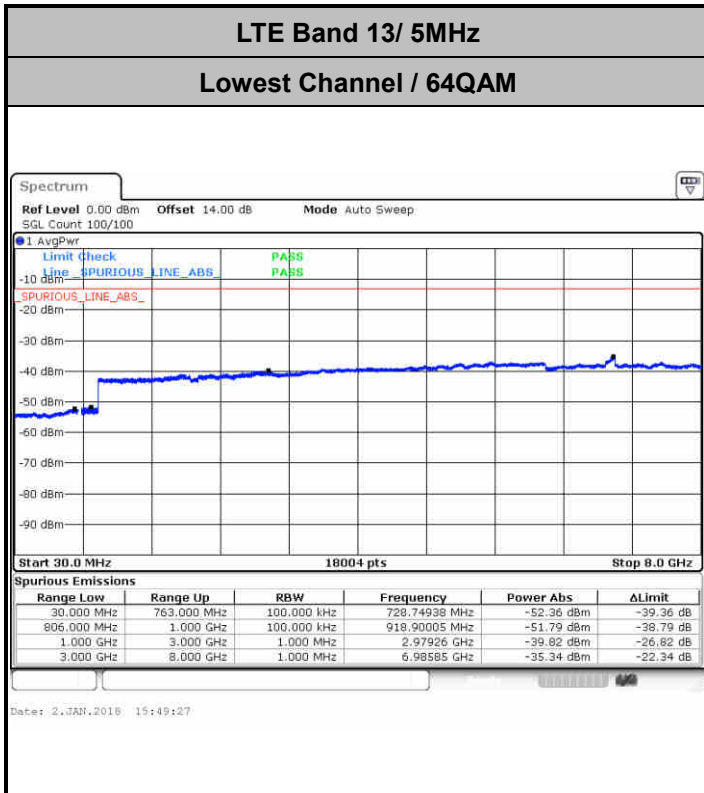

Lowest Channel / 16QAM

Date: 26.DEC.2017 12:52:30

Date: 26.DEC.2017 12:53:25

Middle Channel / QPSK

Middle Channel / 16QAM

Date: 26.DEC.2017 12:55:00

Date: 26.DEC.2017 12:55:55

LTE Band 13 / 5MHz

Highest Channel / QPSK

Highest Channel / 16QAM

LTE Band 13 / 10MHz

Middle Channel / QPSK

Middle Channel / 16QAM

LTE Band 17 / 5MHz

Lowest Channel / QPSK

Lowest Channel / 16QAM

Date: 23.DEC.2017 16:41:34

Date: 23.DEC.2017 16:43:56

Middle Channel / QPSK

Middle Channel / 16QAM

Date: 23.DEC.2017 16:45:32

Date: 23.DEC.2017 16:46:28

LTE Band 17 / 5MHz

Highest Channel / QPSK

Date: 23.DEC.2017 16:52:43

Highest Channel / 16QAM

Date: 23.DEC.2017 16:53:40

LTE Band 17 / 10MHz

Lowest Channel / QPSK

Date: 23.DEC.2017 16:59:54

Lowest Channel / 16QAM

Date: 23.DEC.2017 17:00:50