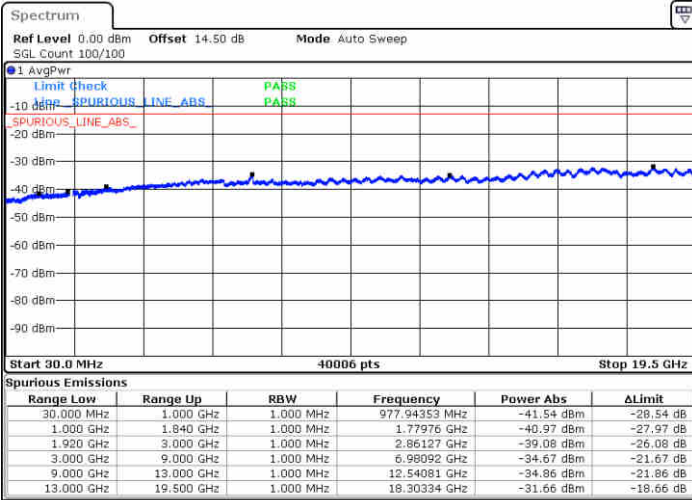

Lowest Channel / QPSK

Lowest Channel / 16QAM

LTE Band 25 / 3MHz

Middle Channel / QPSK

Date: 25.DEC.2017 20:29:05

Middle Channel / 16QAM

Date: 25.DEC.2017 20:30:01

Highest Channel / QPSK

Date: 25.DEC.2017 20:36:14

Highest Channel / 16QAM

Date: 25.DEC.2017 20:37:10

LTE Band 25 / 5MHz

Lowest Channel / QPSK

Lowest Channel / 16QAM

Date: 25.DEC.2017 21:27:45

Date: 25.DEC.2017 21:28:45