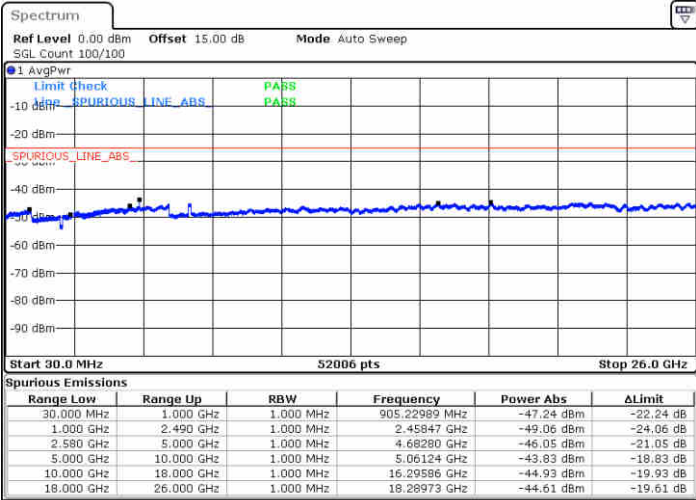

LTE Band 7 / 10MHz

Middle Channel / QPSK

Middle Channel / 16QAM

Date: 23 DEC.2017 15:18:17

Date: 23 DEC.2017 15:19:11