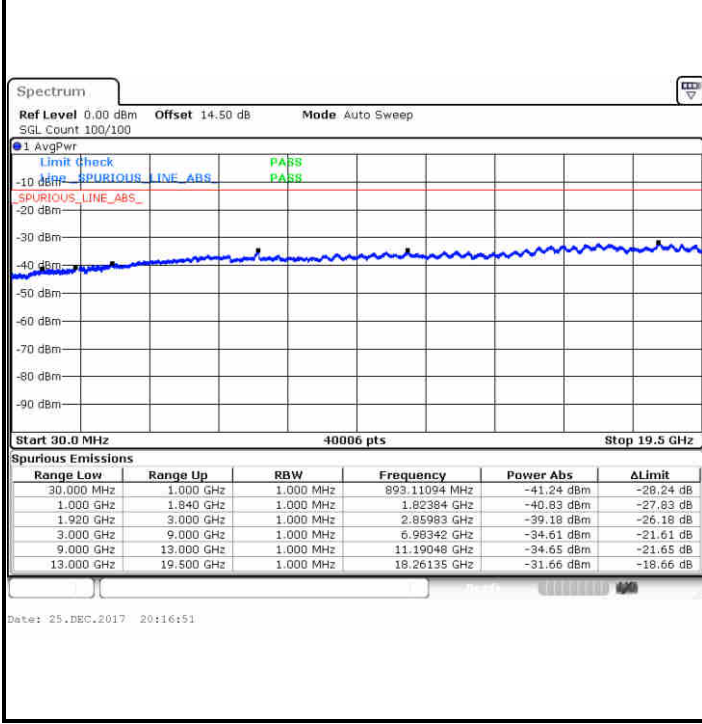

Date: 23.DEC.2017 17:10:24

LTE Band 17 / 5MHz

Lowest Channel / 64QAM

Middle Channel / 64QAM

Date: 29 DEC 2017 15:40:34

Date: 29 DEC 2017 15:41:49

Highest Channel / 64QAM

Date: 29 DEC 2017 15:45:20

LTE Band 17 / 10MHz

Lowest Channel / 64QAM

Middle Channel / 64QAM

Date: 29 DEC.2017 15:48:52

Date: 29 DEC.2017 15:50:06

Highest Channel / 64QAM

Date: 29 DEC.2017 15:53:37

LTE Band 25 / 1.4MHz

Lowest Channel / QPSK

Lowest Channel / 16QAM

Middle Channel / QPSK

Middle Channel / 16QAM

LTE Band 25 / 1.4MHz

Highest Channel / QPSK

Highest Channel / 16QAM

LTE Band 25 / 3MHz