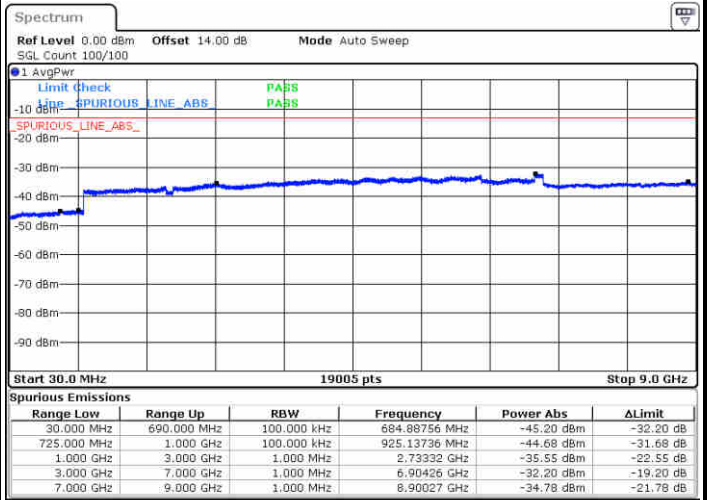

LTE Band 17 / 10MHz

Middle Channel / QPSK

Middle Channel / 16QAM

Date: 23.DEC.2017 17:02:27

Date: 23.DEC.2017 17:03:23

Highest Channel / QPSK

Highest Channel / 16QAM

Date: 23.DEC.2017 17:09:38

Date: 23.DEC.2017 17:10:24

LTE Band 17 / 5MHz

Lowest Channel / 64QAM

Middle Channel / 64QAM

Date: 29 DEC 2017 15:40:34

Date: 29 DEC 2017 15:41:49

Highest Channel / 64QAM

Date: 29 DEC 2017 15:45:20

LTE Band 17 / 10MHz

Lowest Channel / 64QAM

Middle Channel / 64QAM

Date: 29 DEC.2017 15:48:52

Date: 29 DEC.2017 15:50:06

Highest Channel / 64QAM

Date: 29 DEC.2017 15:53:37

LTE Band 25 / 1.4MHz