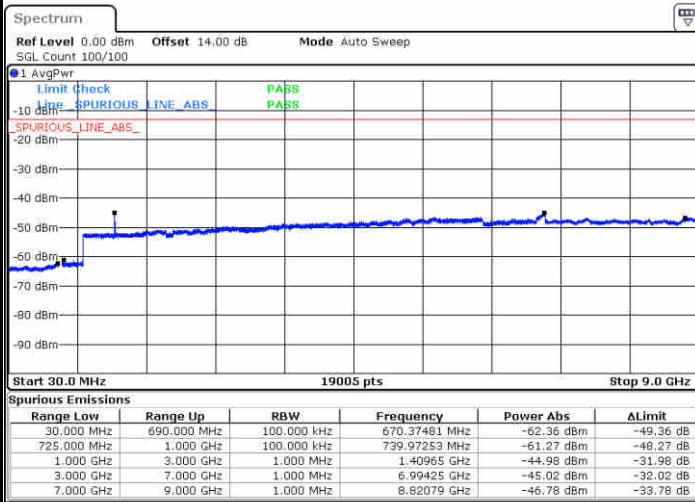

Date: 23.DEC.2017 16:41:34

Date: 23.DEC.2017 16:43:56

Middle Channel / QPSK

Middle Channel / 16QAM

Date: 23.DEC.2017 16:45:32

Date: 23.DEC.2017 16:46:28

LTE Band 17 / 5MHz

Highest Channel / QPSK

Date: 23.DEC.2017 16:52:43

Highest Channel / 16QAM

Date: 23.DEC.2017 16:53:40

LTE Band 17 / 10MHz

Lowest Channel / QPSK

Date: 23.DEC.2017 16:59:54

Lowest Channel / 16QAM

Date: 23.DEC.2017 17:00:50

LTE Band 17 / 10MHz

Middle Channel / QPSK

Middle Channel / 16QAM

Date: 23.DEC.2017 17:02:27

Date: 23.DEC.2017 17:03:23

Highest Channel / QPSK

Highest Channel / 16QAM

Date: 23.DEC.2017 17:09:38

Date: 23.DEC.2017 17:10:24

LTE Band 17 / 5MHz

Lowest Channel / 64QAM

Middle Channel / 64QAM

Date: 29 DEC 2017 15:40:34

Date: 29 DEC 2017 15:41:49

Highest Channel / 64QAM

Date: 29 DEC 2017 15:45:20