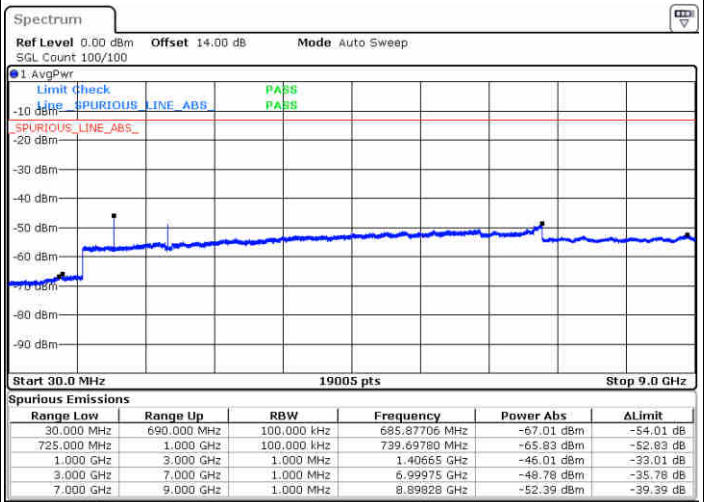

Date: 2, JAN, 2018 14:59:02

LTE Band 12/ 3MHz

Lowest Channel / 64QAM

Date: 2, JAN, 2018 15:02:36

Middle Channel / 64QAM

Date: 2, JAN, 2018 15:03:52

Highest Channel / 64QAM

Date: 2, JAN, 2018 15:07:25

LTE Band 12/ 5MHz

Lowest Channel / 64QAM

Middle Channel / 64QAM

Date: 2, JAN, 2018 15:11:00

Date: 2, JAN, 2018 15:12:16

Highest Channel / 64QAM

Date: 2, JAN, 2018 15:15:50

LTE Band 12/ 10MHz

Lowest Channel / 64QAM

Middle Channel / 64QAM

Date: 2, JAN, 2018 15:19:23

Date: 2, JAN, 2018 15:20:39

Highest Channel / 64QAM

Date: 2, JAN, 2018 15:24:13

LTE Band 13 / 5MHz

Lowest Channel / QPSK