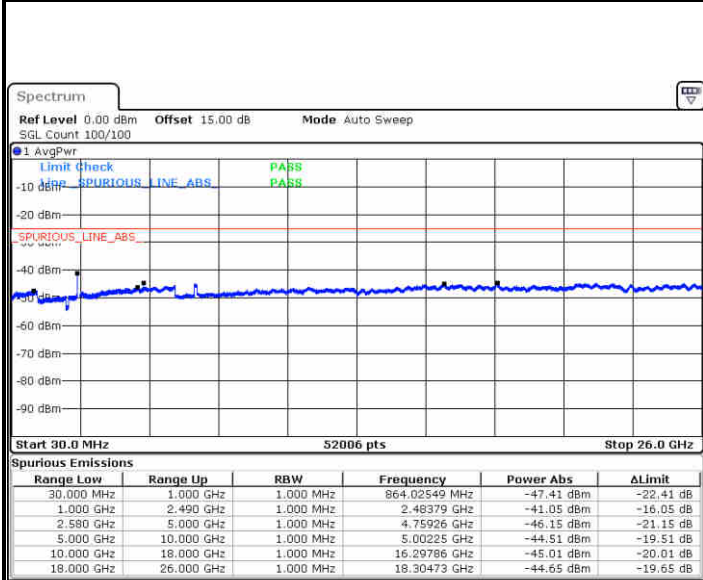

LTE Band 7 / 15MHz

Lowest Channel / QPSK

Lowest Channel / 16QAM

Date: 23 DEC.2017 15:32:25

Date: 23 DEC.2017 15:33:19

Middle Channel / QPSK

Middle Channel / 16QAM

Date: 23 DEC.2017 15:34:52

Date: 23 DEC.2017 15:35:45

LTE Band 7 / 15MHz

Highest Channel / QPSK

Date: 23 DEC 2017 15:52:04

Highest Channel / 16QAM

Date: 23 DEC 2017 15:52:57

LTE Band 7 / 20MHz

Lowest Channel / QPSK

Date: 23 DEC 2017 15:59:08

Lowest Channel / 16QAM

Date: 23 DEC 2017 16:00:01

LTE Band 7 / 20MHz

Middle Channel / QPSK

Middle Channel / 16QAM

Date: 23 DEC.2017 16:01:35

Date: 23 DEC.2017 16:02:28

Highest Channel / QPSK

Highest Channel / 16QAM

Date: 23 DEC.2017 16:08:39

Date: 23 DEC.2017 16:09:32

LTE Band 7 / 5MHz

LTE Band 7 / 10MHz

Lowest Channel / 64QAM

Middle Channel / 64QAM