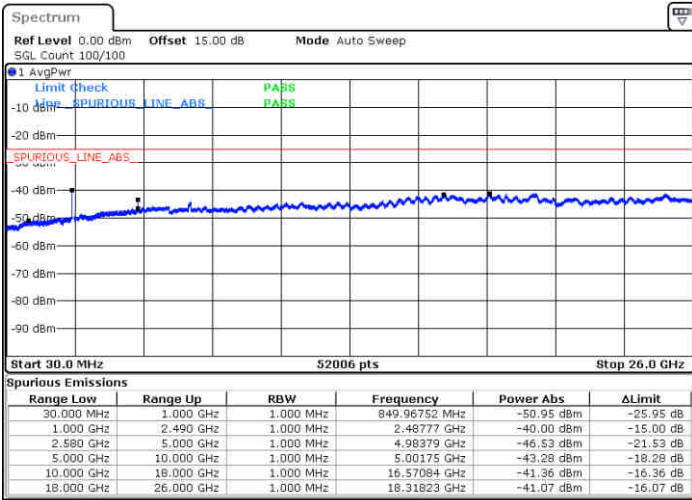

Highest Channel / QPSK

Highest Channel / 16QAM

Date: 23 DEC.2017 16:08:39

Date: 23 DEC.2017 16:09:32

LTE Band 7 / 5MHz

LTE Band 7 / 10MHz

Lowest Channel / 64QAM

Middle Channel / 64QAM

Date: 30.DEC.2017 08:21:52

Date: 30.DEC.2017 08:22:47

Highest Channel / 64QAM

Date: 30.DEC.2017 08:23:41

LTE Band 7 / 15MHz

Lowest Channel / 64QAM

Middle Channel / 64QAM

Date: 30.DEC.2017 08:24:36

Date: 30.DEC.2017 08:25:30

Highest Channel / 64QAM

Date: 30.DEC.2017 08:26:24

LTE Band 7 / 20MHz

Lowest Channel / 64QAM

Middle Channel / 64QAM

Date: 30.DEC.2017 08:27:19

Date: 30.DEC.2017 08:28:13