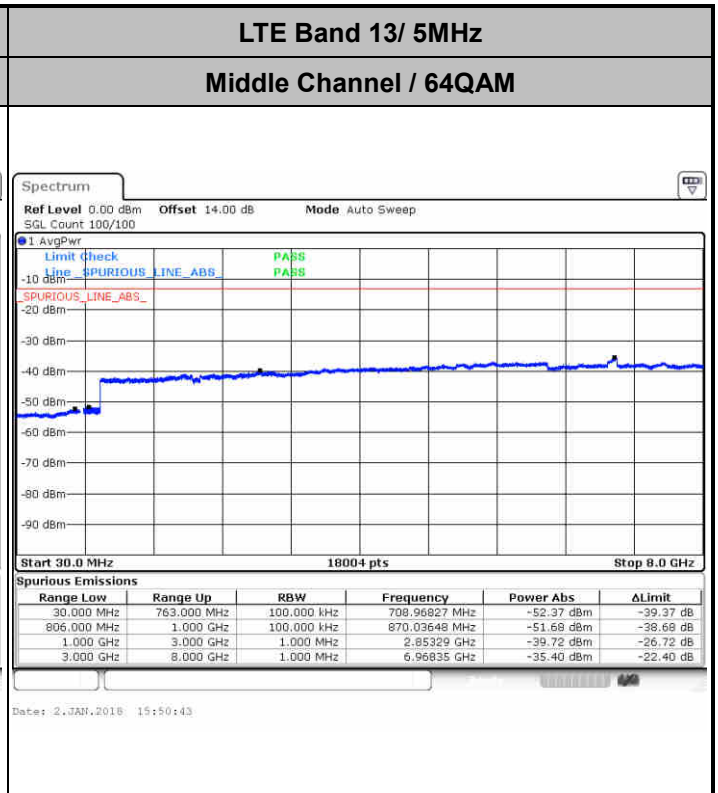

Lowest Channel / 16QAM

Date: 26.DEC.2017 12:52:30

Date: 26.DEC.2017 12:53:25

Middle Channel / QPSK

Middle Channel / 16QAM

Date: 26.DEC.2017 12:55:00

Date: 26.DEC.2017 12:55:55

LTE Band 13 / 5MHz

Highest Channel / QPSK

Highest Channel / 16QAM

LTE Band 13 / 10MHz

Middle Channel / QPSK

Middle Channel / 16QAM

LTE Band 17 / 5MHz

Lowest Channel / QPSK

Lowest Channel / 16QAM

Date: 23.DEC.2017 16:41:34

Date: 23.DEC.2017 16:43:56

Middle Channel / QPSK

Middle Channel / 16QAM

Date: 23.DEC.2017 16:45:32

Date: 23.DEC.2017 16:46:28

LTE Band 17 / 5MHz

Highest Channel / QPSK