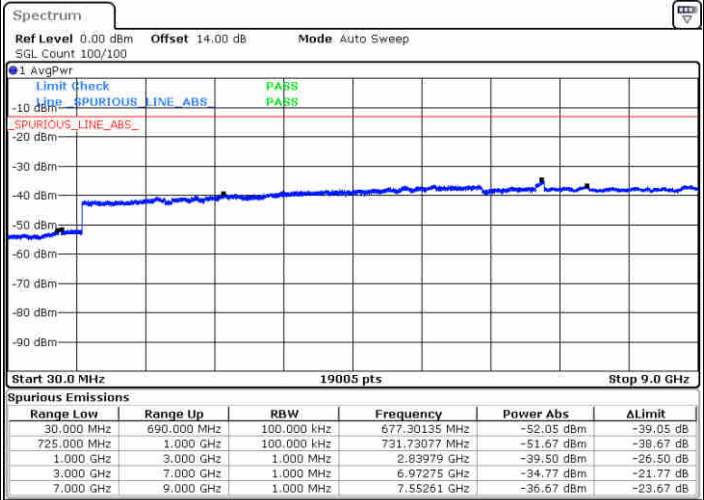

Highest Channel / QPSK

Date: 26.DEC.2017 10:53:34

Highest Channel / 16QAM

Date: 26.DEC.2017 10:54:30

LTE Band 12 / 10MHz

Lowest Channel / QPSK

Date: 26.DEC.2017 11:00:41

Lowest Channel / 16QAM

Date: 26.DEC.2017 11:01:36

LTE Band 12 / 10MHz

Middle Channel / QPSK

Middle Channel / 16QAM

Date: 26.DEC.2017 11:03:12

Date: 26.DEC.2017 11:04:07

Highest Channel / QPSK

Highest Channel / 16QAM

Date: 26.DEC.2017 11:10:19

Date: 26.DEC.2017 11:11:14

LTE Band 12/ 1.4MHz

Lowest Channel / 64QAM

Date: 2, JAN, 2018 14:54:13

Middle Channel / 64QAM

Date: 2, JAN, 2018 14:55:29

Highest Channel / 64QAM