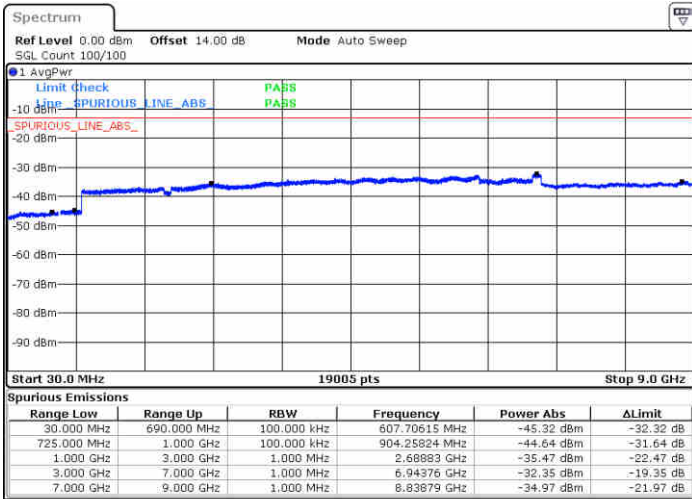

LTE Band 17 / 10MHz

Middle Channel / QPSK

Middle Channel / 16QAM

Date: 23.DEC.2017 17:02:27

Date: 23.DEC.2017 17:03:23

Highest Channel / QPSK

Highest Channel / 16QAM

Date: 23.DEC.2017 17:09:38

Date: 23.DEC.2017 17:10:24

LTE Band 17 / 5MHz

Lowest Channel / 64QAM

Middle Channel / 64QAM

Date: 29 DEC 2017 15:40:34

Date: 29 DEC 2017 15:41:49

Highest Channel / 64QAM

Date: 29 DEC 2017 15:45:20

LTE Band 17 / 10MHz

Lowest Channel / 64QAM

Middle Channel / 64QAM

Date: 29 DEC.2017 15:48:52

Date: 29 DEC.2017 15:50:06

Highest Channel / 64QAM

Date: 29 DEC.2017 15:53:37

LTE Band 25 / 1.4MHz