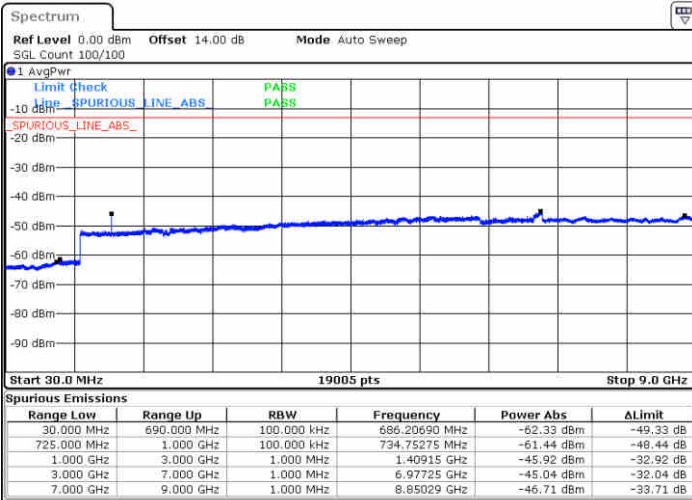

Lowest Channel / 16QAM

Date: 26.DEC.2017 12:52:30

Date: 26.DEC.2017 12:53:25

Middle Channel / QPSK

Middle Channel / 16QAM

Date: 26.DEC.2017 12:55:00

Date: 26.DEC.2017 12:55:55

LTE Band 13 / 5MHz

Highest Channel / QPSK

Highest Channel / 16QAM

LTE Band 13 / 10MHz

Middle Channel / QPSK

Middle Channel / 16QAM

LTE Band 17 / 5MHz

Lowest Channel / QPSK

Lowest Channel / 16QAM

Date: 23.DEC.2017 16:41:34

Date: 23.DEC.2017 16:43:56

Middle Channel / QPSK

Middle Channel / 16QAM

Date: 23.DEC.2017 16:45:32

Date: 23.DEC.2017 16:46:28

LTE Band 17 / 5MHz

Highest Channel / QPSK