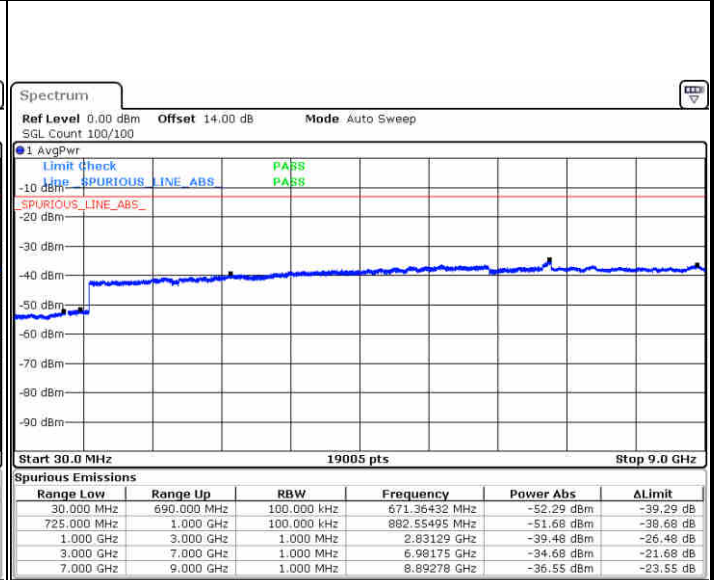

Middle Channel / 16QAM

Date: 26.DEC.2017 10:30:40

Highest Channel / QPSK

Date: 26.DEC.2017 10:36:51

Highest Channel / 16QAM

Date: 26.DEC.2017 10:37:46

LTE Band 12 / 5MHz

Lowest Channel / QPSK

Lowest Channel / 16QAM

Date: 26.DEC.2017 10:43:57

Date: 26.DEC.2017 10:44:53

Middle Channel / QPSK

Middle Channel / 16QAM

Date: 26.DEC.2017 10:46:28

Date: 26.DEC.2017 10:47:24

LTE Band 12 / 5MHz

Highest Channel / QPSK

Date: 26.DEC.2017 10:53:34

Highest Channel / 16QAM

Date: 26.DEC.2017 10:54:30

LTE Band 12 / 10MHz

Lowest Channel / QPSK

Date: 26.DEC.2017 11:00:41

Lowest Channel / 16QAM