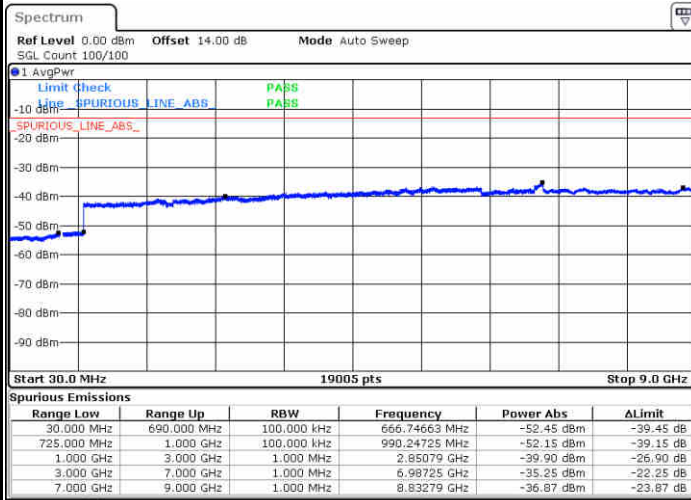

Date: 26.DEC.2017 11:01:36

LTE Band 12 / 10MHz

Middle Channel / QPSK

Middle Channel / 16QAM

Date: 26.DEC.2017 11:03:12

Date: 26.DEC.2017 11:04:07

Highest Channel / QPSK

Highest Channel / 16QAM

Date: 26.DEC.2017 11:10:19

Date: 26.DEC.2017 11:11:14

LTE Band 12/ 1.4MHz

Lowest Channel / 64QAM

Date: 2, JAN, 2018 14:54:13

Middle Channel / 64QAM

Date: 2, JAN, 2018 14:55:29

Highest Channel / 64QAM

Date: 2, JAN, 2018 14:59:02

LTE Band 12/ 3MHz

Lowest Channel / 64QAM

Date: 2, JAN, 2018 15:02:36

Middle Channel / 64QAM

Date: 2, JAN, 2018 15:03:52

Highest Channel / 64QAM

Date: 2, JAN, 2018 15:07:25