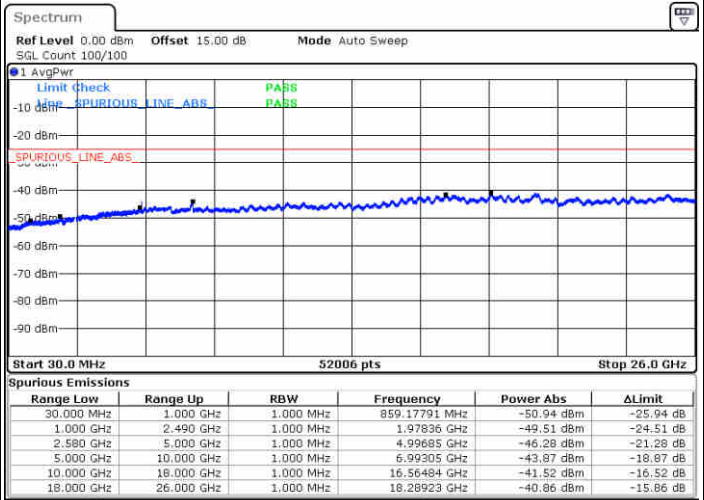

Highest Channel / QPSK

Highest Channel / 16QAM

Date: 23 DEC.2017 16:08:39

Date: 23 DEC.2017 16:09:32

LTE Band 7 / 5MHz

LTE Band 7 / 10MHz

Lowest Channel / 64QAM

Middle Channel / 64QAM

Date: 30.DEC.2017 08:21:52

Date: 30.DEC.2017 08:22:47

Highest Channel / 64QAM

Date: 30.DEC.2017 08:23:41

LTE Band 7 / 15MHz

Lowest Channel / 64QAM

Middle Channel / 64QAM

Date: 30.DEC.2017 08:24:36

Date: 30.DEC.2017 08:25:30

Highest Channel / 64QAM

Date: 30.DEC.2017 08:26:24

LTE Band 7 / 20MHz

Lowest Channel / 64QAM

Middle Channel / 64QAM

Date: 30.DEC.2017 08:27:19

Date: 30.DEC.2017 08:28:13