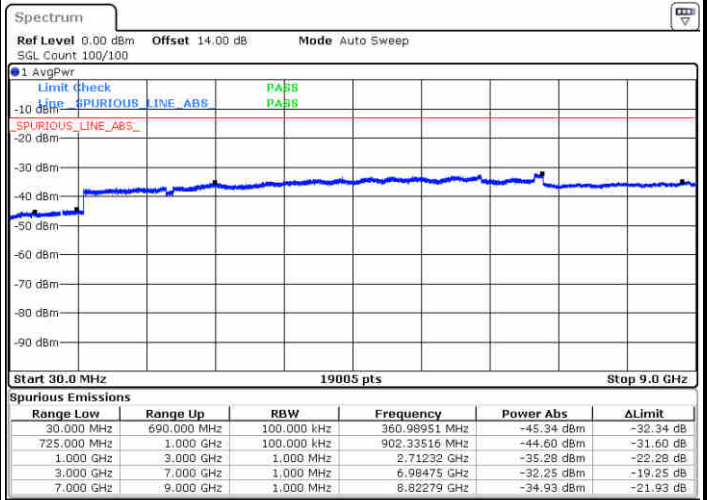

LTE Band 17 / 10MHz

Middle Channel / QPSK

Middle Channel / 16QAM

Date: 23.DEC.2017 17:02:27

Date: 23.DEC.2017 17:03:23

Highest Channel / QPSK

Highest Channel / 16QAM

Date: 23.DEC.2017 17:09:38

Date: 23.DEC.2017 17:10:24

LTE Band 17 / 5MHz

Lowest Channel / 64QAM

Middle Channel / 64QAM

Date: 29 DEC 2017 15:40:34

Date: 29 DEC 2017 15:41:49

Highest Channel / 64QAM

Date: 29 DEC 2017 15:45:20

LTE Band 17 / 10MHz

Lowest Channel / 64QAM

Middle Channel / 64QAM

Date: 29 DEC.2017 15:48:52

Date: 29 DEC.2017 15:50:06

Highest Channel / 64QAM

Date: 29 DEC.2017 15:53:37

LTE Band 25 / 1.4MHz