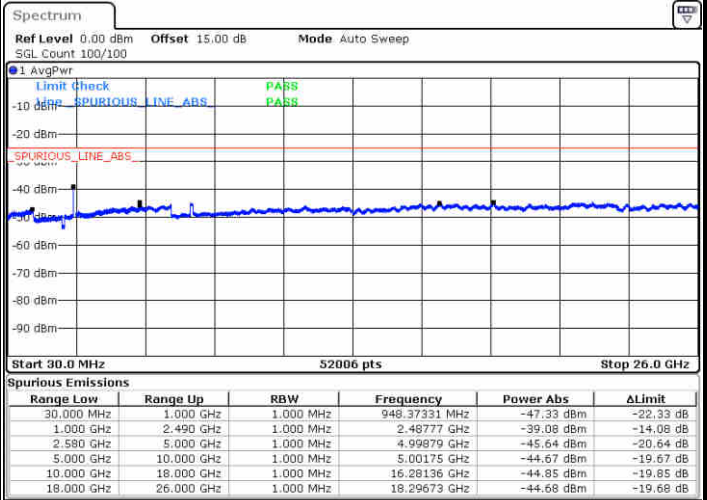

Date: 23 DEC.2017 15:02:36

LTE Band 7 / 5MHz

Highest Channel / QPSK

Highest Channel / 16QAM

LTE Band 7 / 10MHz

Lowest Channel / QPSK

Lowest Channel / 16QAM

LTE Band 7 / 10MHz

Middle Channel / QPSK

Middle Channel / 16QAM

Date: 23 DEC.2017 15:18:17

Date: 23 DEC.2017 15:19:11

Highest Channel / QPSK

Highest Channel / 16QAM

Date: 23 DEC.2017 15:25:21

Date: 23 DEC.2017 15:26:15

LTE Band 7 / 15MHz

Lowest Channel / QPSK

Lowest Channel / 16QAM

Date: 23 DEC.2017 15:32:25

Date: 23 DEC.2017 15:33:19

Middle Channel / QPSK

Middle Channel / 16QAM

Date: 23 DEC.2017 15:34:52

Date: 23 DEC.2017 15:35:45

LTE Band 7 / 15MHz

Highest Channel / QPSK

Date: 23 DEC 2017 15:52:04

Highest Channel / 16QAM

Date: 23 DEC 2017 15:52:57

LTE Band 7 / 20MHz

Lowest Channel / QPSK