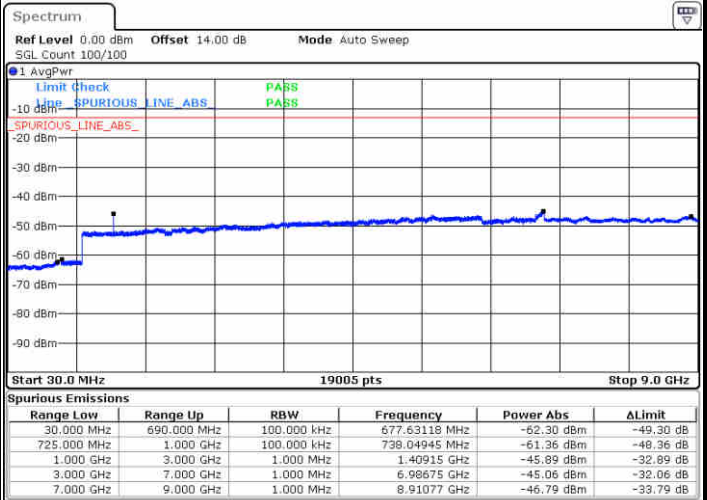

Lowest Channel / 16QAM

Date: 26.DEC.2017 12:52:30

Date: 26.DEC.2017 12:53:25

Middle Channel / QPSK

Middle Channel / 16QAM

Date: 26.DEC.2017 12:55:00

Date: 26.DEC.2017 12:55:55

LTE Band 13 / 5MHz

Highest Channel / QPSK

Highest Channel / 16QAM

LTE Band 13 / 10MHz

Middle Channel / QPSK

Middle Channel / 16QAM

LTE Band 17 / 5MHz

Lowest Channel / QPSK

Lowest Channel / 16QAM

Date: 23.DEC.2017 16:41:34

Date: 23.DEC.2017 16:43:56

Middle Channel / QPSK

Middle Channel / 16QAM

Date: 23.DEC.2017 16:45:32

Date: 23.DEC.2017 16:46:28

LTE Band 17 / 5MHz

Highest Channel / QPSK

Date: 23.DEC.2017 16:52:43

Highest Channel / 16QAM

Date: 23.DEC.2017 16:53:40

LTE Band 17 / 10MHz

Lowest Channel / QPSK

Date: 23.DEC.2017 16:59:54

Lowest Channel / 16QAM

Date: 23.DEC.2017 17:00:50