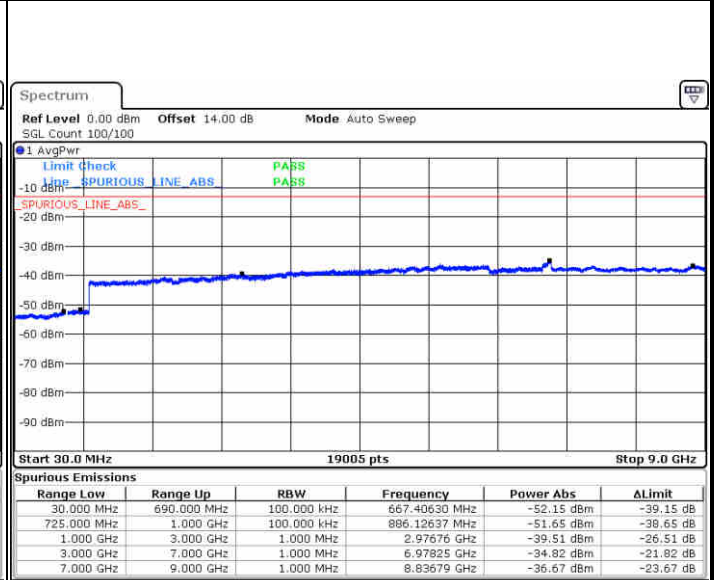

Highest Channel / 64QAM

Date: 30.DEC.2017 08:29:08

LTE Band 12 / 1.4MHz

Lowest Channel / QPSK

Lowest Channel / 16QAM

Date: 26.DEC.2017 10:10:30

Date: 26.DEC.2017 10:11:26

Middle Channel / QPSK

Middle Channel / 16QAM

Date: 26.DEC.2017 10:13:01

Date: 26.DEC.2017 10:13:56

LTE Band 12 / 1.4MHz

Highest Channel / QPSK

Date: 26.DEC.2017 10:20:07

Highest Channel / 16QAM

Date: 26.DEC.2017 10:21:03

LTE Band 12 / 3MHz

Lowest Channel / QPSK

Date: 26.DEC.2017 10:27:13

Lowest Channel / 16QAM

Date: 26.DEC.2017 10:28:09

LTE Band 12 / 3MHz

Middle Channel / QPSK

Date: 26.DEC.2017 10:29:44