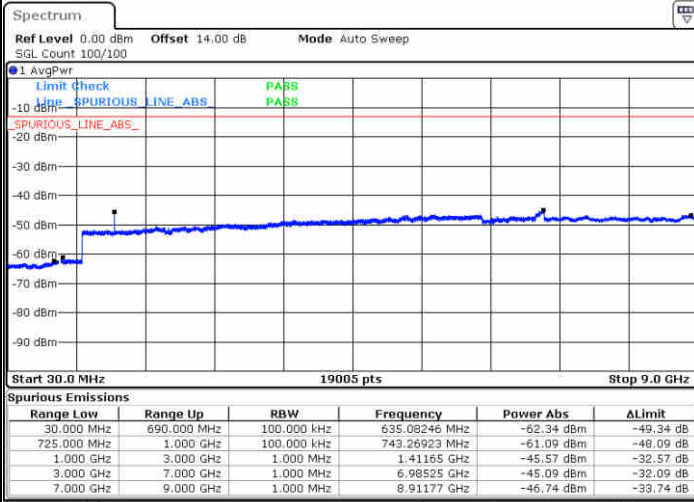

Date: 23.DEC.2017 16:41:34

Date: 23.DEC.2017 16:43:56

Middle Channel / QPSK

Middle Channel / 16QAM

Date: 23.DEC.2017 16:45:32

Date: 23.DEC.2017 16:46:28

LTE Band 17 / 5MHz

Highest Channel / QPSK

Date: 23.DEC.2017 16:52:43

Highest Channel / 16QAM

Date: 23.DEC.2017 16:53:40

LTE Band 17 / 10MHz

Lowest Channel / QPSK

Date: 23.DEC.2017 16:59:54

Lowest Channel / 16QAM

Date: 23.DEC.2017 17:00:50

LTE Band 17 / 10MHz

Middle Channel / QPSK

Middle Channel / 16QAM

Date: 23.DEC.2017 17:02:27

Date: 23.DEC.2017 17:03:23

Highest Channel / QPSK

Highest Channel / 16QAM

Date: 23.DEC.2017 17:09:38

Date: 23.DEC.2017 17:10:24

LTE Band 17 / 5MHz

Lowest Channel / 64QAM

Middle Channel / 64QAM

Date: 29 DEC 2017 15:40:34

Date: 29 DEC 2017 15:41:49

Highest Channel / 64QAM

Date: 29 DEC 2017 15:45:20