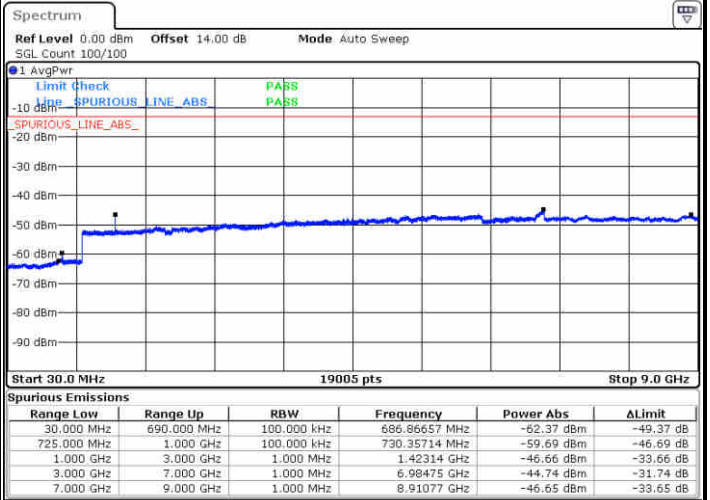

Highest Channel / QPSK

Highest Channel / 16QAM

LTE Band 13 / 10MHz

Middle Channel / QPSK

Middle Channel / 16QAM

LTE Band 17 / 5MHz

Lowest Channel / QPSK

Lowest Channel / 16QAM

Date: 23.DEC.2017 16:41:34

Date: 23.DEC.2017 16:43:56

Middle Channel / QPSK

Middle Channel / 16QAM

Date: 23.DEC.2017 16:45:32

Date: 23.DEC.2017 16:46:28

LTE Band 17 / 5MHz

Highest Channel / QPSK

Date: 23.DEC.2017 16:52:43

Highest Channel / 16QAM

Date: 23.DEC.2017 16:53:40

LTE Band 17 / 10MHz

Lowest Channel / QPSK

Date: 23.DEC.2017 16:59:54

Lowest Channel / 16QAM

Date: 23.DEC.2017 17:00:50