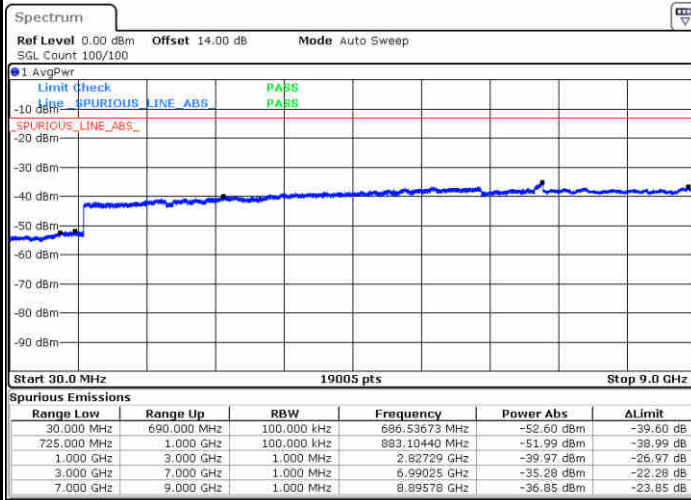

Date: 26.DEC.2017 11:01:36

LTE Band 12 / 10MHz

Middle Channel / QPSK

Middle Channel / 16QAM

Date: 26.DEC.2017 11:03:12

Date: 26.DEC.2017 11:04:07

Highest Channel / QPSK

Highest Channel / 16QAM

Date: 26.DEC.2017 11:10:19

Date: 26.DEC.2017 11:11:14

LTE Band 12/ 1.4MHz

Lowest Channel / 64QAM

Date: 2, JAN, 2018 14:54:13

Middle Channel / 64QAM

Date: 2, JAN, 2018 14:55:29

Highest Channel / 64QAM

Date: 2, JAN, 2018 14:59:02

LTE Band 12/ 3MHz

Lowest Channel / 64QAM

Date: 2, JAN, 2018 15:02:36

Middle Channel / 64QAM

Date: 2, JAN, 2018 15:03:52

Highest Channel / 64QAM

Date: 2, JAN, 2018 15:07:25