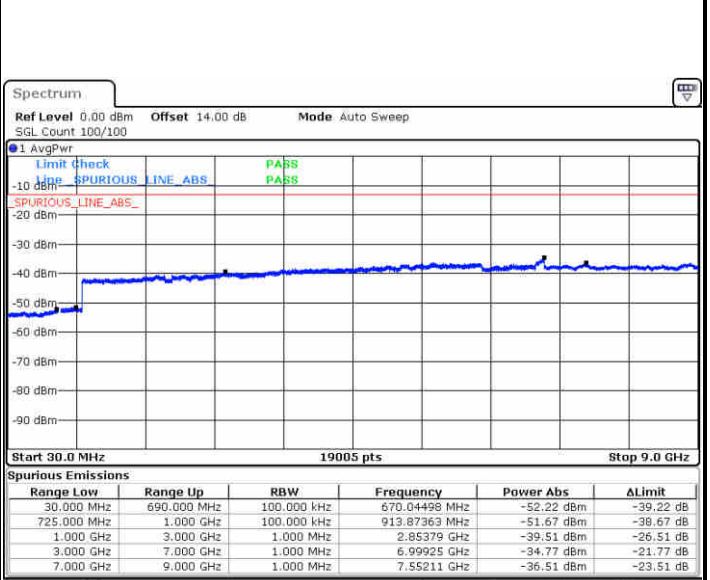

Middle Channel / 16QAM

Date: 26.DEC.2017 10:30:40

Highest Channel / QPSK

Date: 26.DEC.2017 10:36:51

Highest Channel / 16QAM

Date: 26.DEC.2017 10:37:46

LTE Band 12 / 5MHz

Lowest Channel / QPSK

Lowest Channel / 16QAM

Date: 26.DEC.2017 10:43:57

Date: 26.DEC.2017 10:44:53

Middle Channel / QPSK

Middle Channel / 16QAM

Date: 26.DEC.2017 10:46:28

Date: 26.DEC.2017 10:47:24

LTE Band 12 / 5MHz