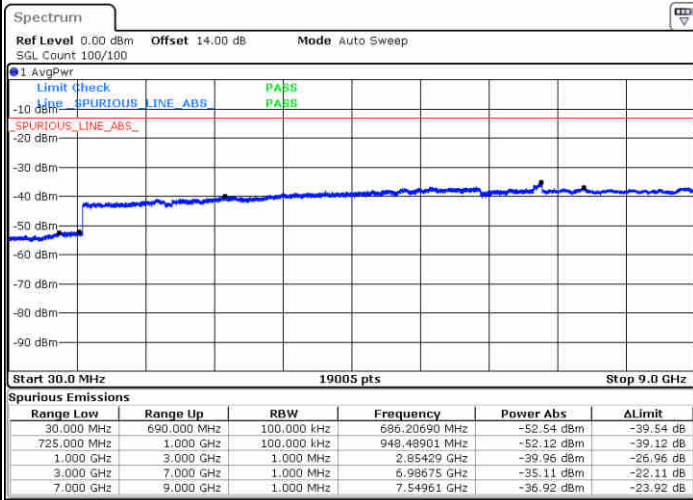

Date: 26.DEC.2017 11:10:19

Date: 26.DEC.2017 11:11:14

LTE Band 12/ 1.4MHz

Lowest Channel / 64QAM

Date: 2, JAN, 2018 14:54:13

Middle Channel / 64QAM

Date: 2, JAN, 2018 14:55:29

Highest Channel / 64QAM

Date: 2, JAN, 2018 14:59:02

LTE Band 12/ 3MHz

Lowest Channel / 64QAM

Date: 2, JAN, 2018 15:02:36

Middle Channel / 64QAM

Date: 2, JAN, 2018 15:03:52

Highest Channel / 64QAM

Date: 2, JAN, 2018 15:07:25

LTE Band 12/ 5MHz

Lowest Channel / 64QAM

Middle Channel / 64QAM

Date: 2, JAN, 2018 15:11:00

Date: 2, JAN, 2018 15:12:16

Highest Channel / 64QAM

Date: 2, JAN, 2018 15:15:50

LTE Band 12/ 10MHz