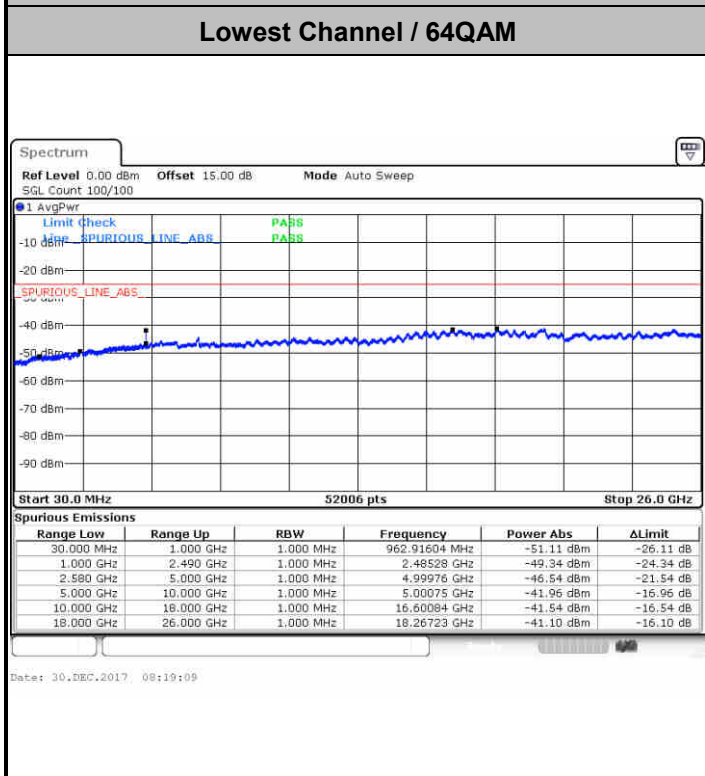

Highest Channel / QPSK

Highest Channel / 16QAM

Date: 23 DEC.2017 16:08:39

Date: 23 DEC.2017 16:09:32

LTE Band 7 / 5MHz

LTE Band 7 / 10MHz

Lowest Channel / 64QAM

Middle Channel / 64QAM

Date: 30.DEC.2017 08:21:52

Date: 30.DEC.2017 08:22:47

Highest Channel / 64QAM

Date: 30.DEC.2017 08:23:41

LTE Band 7 / 15MHz

Lowest Channel / 64QAM

Middle Channel / 64QAM

Date: 30.DEC.2017 08:24:36