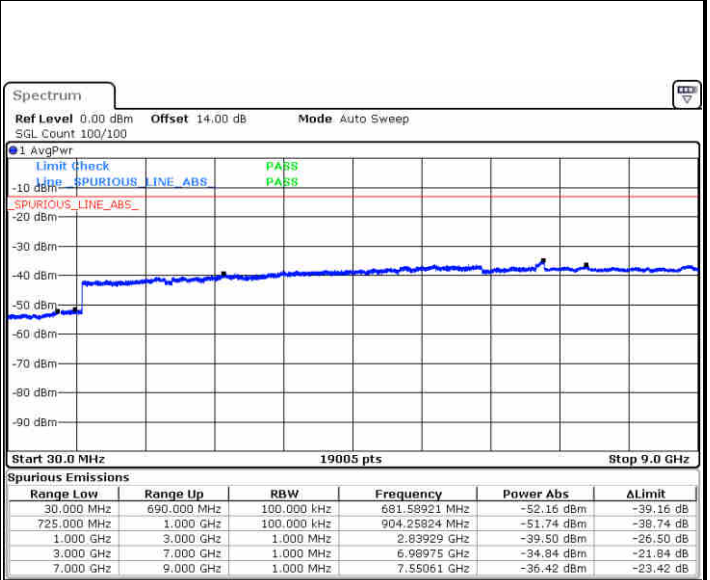

Middle Channel / 16QAM

Date: 26.DEC.2017 10:13:01

Date: 26.DEC.2017 10:13:56

LTE Band 12 / 1.4MHz

Highest Channel / QPSK

Date: 26.DEC.2017 10:20:07

Highest Channel / 16QAM

Date: 26.DEC.2017 10:21:03

LTE Band 12 / 3MHz

Lowest Channel / QPSK

Date: 26.DEC.2017 10:27:13

Lowest Channel / 16QAM

Date: 26.DEC.2017 10:28:09

LTE Band 12 / 3MHz

Middle Channel / QPSK

Date: 26.DEC.2017 10:29:44

Middle Channel / 16QAM

Date: 26.DEC.2017 10:30:40

Highest Channel / QPSK

Date: 26.DEC.2017 10:36:51

Highest Channel / 16QAM

Date: 26.DEC.2017 10:37:46

LTE Band 12 / 5MHz

Lowest Channel / QPSK