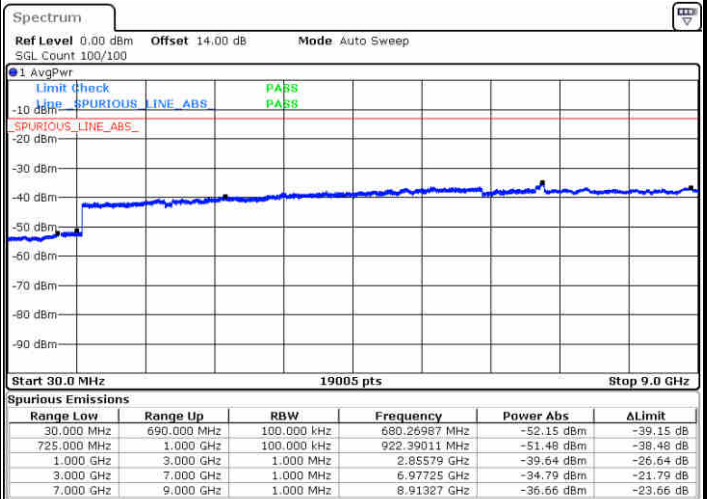

Date: 30.DEC.2017 08:25:30

Highest Channel / 64QAM

Date: 30.DEC.2017 08:26:24

LTE Band 7 / 20MHz

Lowest Channel / 64QAM

Middle Channel / 64QAM

Date: 30.DEC.2017 08:27:19

Date: 30.DEC.2017 08:28:13

Highest Channel / 64QAM

Date: 30.DEC.2017 08:29:08

LTE Band 12 / 1.4MHz

Lowest Channel / QPSK

Lowest Channel / 16QAM

Date: 26.DEC.2017 10:10:30

Date: 26.DEC.2017 10:11:26

Middle Channel / QPSK

Middle Channel / 16QAM

Date: 26.DEC.2017 10:13:01

Date: 26.DEC.2017 10:13:56

LTE Band 12 / 1.4MHz

Highest Channel / QPSK

Date: 26.DEC.2017 10:20:07

Highest Channel / 16QAM

Date: 26.DEC.2017 10:21:03