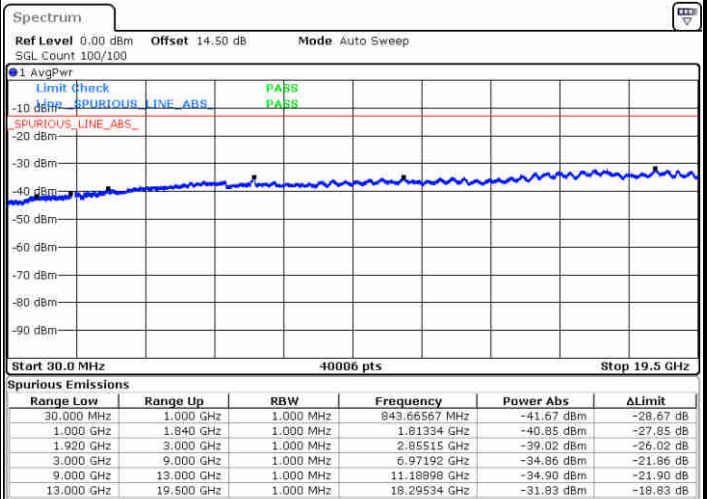

Middle Channel / QPSK

Middle Channel / 16QAM

Date: 25.DEC.2017 21:30:21

Date: 25.DEC.2017 21:31:17