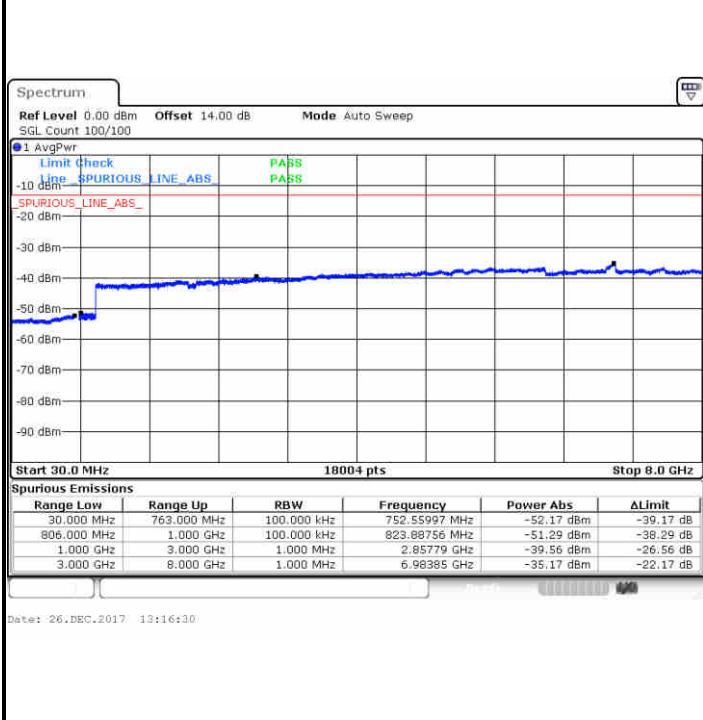

Lowest Channel / 16QAM

Date: 26.DEC.2017 12:52:30

Date: 26.DEC.2017 12:53:25

Middle Channel / QPSK

Middle Channel / 16QAM

Date: 26.DEC.2017 12:55:00

Date: 26.DEC.2017 12:55:55

LTE Band 13 / 5MHz

Highest Channel / QPSK

Highest Channel / 16QAM

LTE Band 13 / 10MHz

Middle Channel / QPSK

Middle Channel / 16QAM

LTE Band 17 / 5MHz

Lowest Channel / QPSK

Lowest Channel / 16QAM

Date: 23.DEC.2017 16:41:34

Date: 23.DEC.2017 16:43:56

Middle Channel / QPSK

Middle Channel / 16QAM

Date: 23.DEC.2017 16:45:32

Date: 23.DEC.2017 16:46:28

LTE Band 17 / 5MHz

Highest Channel / QPSK