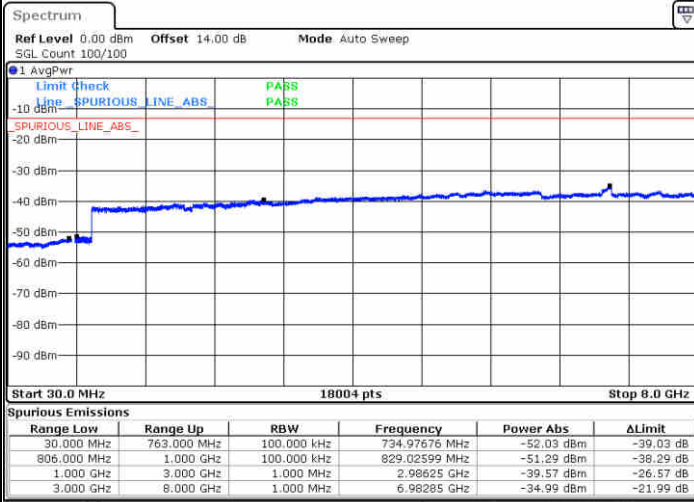

LTE Band 12/ 5MHz

Lowest Channel / 64QAM

Middle Channel / 64QAM

Date: 2, JAN, 2018 15:11:00

Date: 2, JAN, 2018 15:12:16

Highest Channel / 64QAM

Date: 2, JAN, 2018 15:15:50

LTE Band 12/ 10MHz

Lowest Channel / 64QAM

Middle Channel / 64QAM

Date: 2, JAN, 2018 15:19:23

Date: 2, JAN, 2018 15:20:39

Highest Channel / 64QAM

Date: 2, JAN, 2018 15:24:13

LTE Band 13 / 5MHz

Lowest Channel / QPSK

Lowest Channel / 16QAM

Date: 26.DEC.2017 12:52:30

Date: 26.DEC.2017 12:53:25

Middle Channel / QPSK

Middle Channel / 16QAM

Date: 26.DEC.2017 12:55:00

Date: 26.DEC.2017 12:55:55

LTE Band 13 / 5MHz