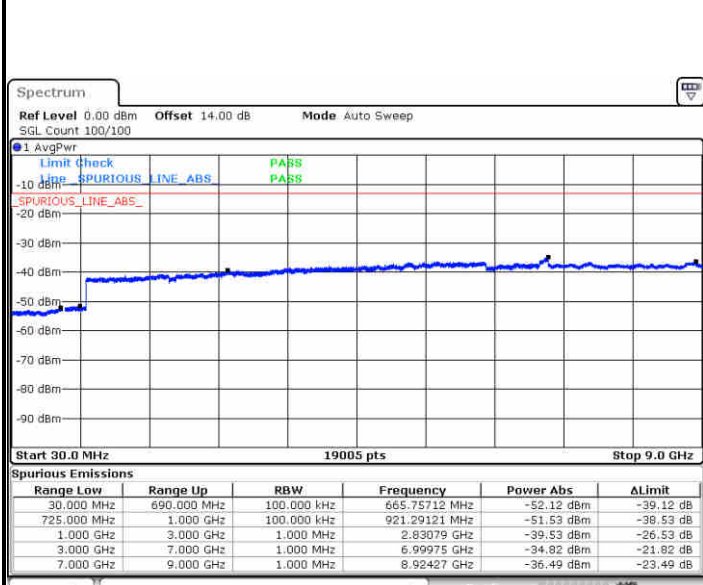

Lowest Channel / 16QAM

Date: 26.DEC.2017 10:43:57

Date: 26.DEC.2017 10:44:53

Middle Channel / QPSK

Middle Channel / 16QAM

Date: 26.DEC.2017 10:46:28

Date: 26.DEC.2017 10:47:24

LTE Band 12 / 5MHz

Highest Channel / QPSK

Date: 26.DEC.2017 10:53:34

Highest Channel / 16QAM

Date: 26.DEC.2017 10:54:30

LTE Band 12 / 10MHz

Lowest Channel / QPSK

Date: 26.DEC.2017 11:00:41

Lowest Channel / 16QAM

Date: 26.DEC.2017 11:01:36

LTE Band 12 / 10MHz

Middle Channel / QPSK

Middle Channel / 16QAM

Date: 26.DEC.2017 11:03:12

Date: 26.DEC.2017 11:04:07

Highest Channel / QPSK

Highest Channel / 16QAM

Date: 26.DEC.2017 11:10:19

Date: 26.DEC.2017 11:11:14

LTE Band 12/ 1.4MHz

Lowest Channel / 64QAM

Date: 2, JAN, 2018 14:54:13

Middle Channel / 64QAM

Date: 2, JAN, 2018 14:55:29

Highest Channel / 64QAM