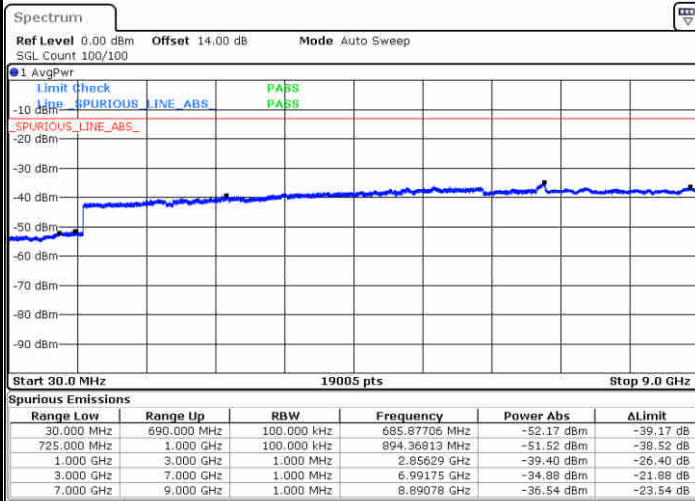

Middle Channel / 16QAM

Date: 26.DEC.2017 10:30:40

Highest Channel / QPSK

Date: 26.DEC.2017 10:36:51

Highest Channel / 16QAM

Date: 26.DEC.2017 10:37:46

LTE Band 12 / 5MHz

Lowest Channel / QPSK

Lowest Channel / 16QAM

Date: 26.DEC.2017 10:43:57

Date: 26.DEC.2017 10:44:53

Middle Channel / QPSK

Middle Channel / 16QAM

Date: 26.DEC.2017 10:46:28

Date: 26.DEC.2017 10:47:24

LTE Band 12 / 5MHz

Highest Channel / QPSK

Date: 26.DEC.2017 10:53:34

Highest Channel / 16QAM

Date: 26.DEC.2017 10:54:30

LTE Band 12 / 10MHz

Lowest Channel / QPSK

Date: 26.DEC.2017 11:00:41

Lowest Channel / 16QAM