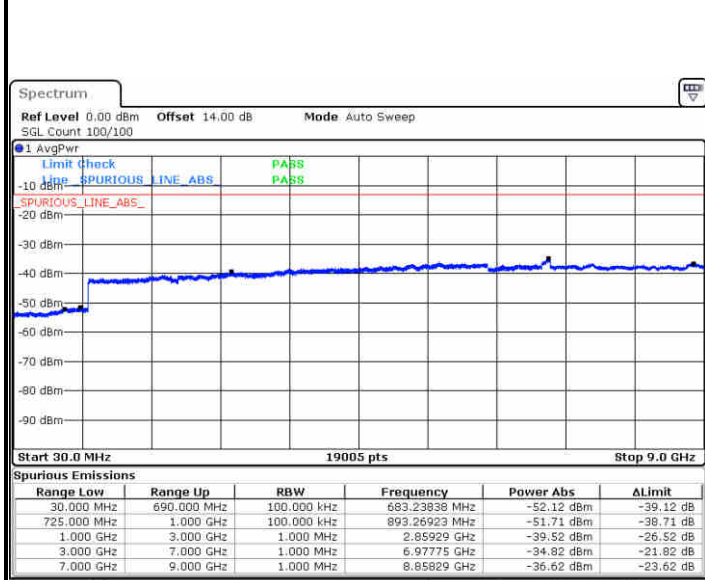

Middle Channel / 16QAM

Date: 26.DEC.2017 10:13:01

Date: 26.DEC.2017 10:13:56

LTE Band 12 / 1.4MHz

Highest Channel / QPSK

Date: 26.DEC.2017 10:20:07

Highest Channel / 16QAM

Date: 26.DEC.2017 10:21:03

LTE Band 12 / 3MHz

Lowest Channel / QPSK

Date: 26.DEC.2017 10:27:13

Lowest Channel / 16QAM

Date: 26.DEC.2017 10:28:09

LTE Band 12 / 3MHz

Middle Channel / QPSK

Date: 26.DEC.2017 10:29:44

Middle Channel / 16QAM

Date: 26.DEC.2017 10:30:40

Highest Channel / QPSK

Date: 26.DEC.2017 10:36:51

Highest Channel / 16QAM

Date: 26.DEC.2017 10:37:46

LTE Band 12 / 5MHz

Lowest Channel / QPSK