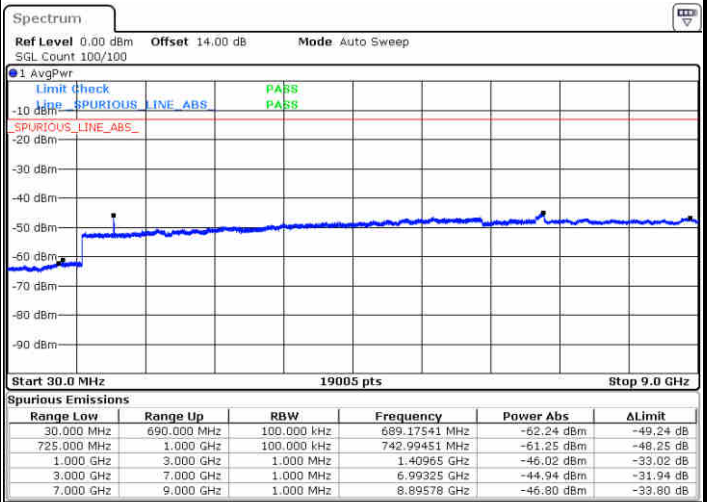

Date: 23.DEC.2017 16:41:34

Date: 23.DEC.2017 16:43:56

Middle Channel / QPSK

Middle Channel / 16QAM

Date: 23.DEC.2017 16:45:32

Date: 23.DEC.2017 16:46:28

LTE Band 17 / 5MHz

Highest Channel / QPSK

Date: 23.DEC.2017 16:52:43

Highest Channel / 16QAM

Date: 23.DEC.2017 16:53:40

LTE Band 17 / 10MHz

Lowest Channel / QPSK

Date: 23.DEC.2017 16:59:54

Lowest Channel / 16QAM

Date: 23.DEC.2017 17:00:50

LTE Band 17 / 10MHz

Middle Channel / QPSK

Middle Channel / 16QAM

Date: 23.DEC.2017 17:02:27

Date: 23.DEC.2017 17:03:23

Highest Channel / QPSK

Highest Channel / 16QAM

Date: 23.DEC.2017 17:09:38

Date: 23.DEC.2017 17:10:24

LTE Band 17 / 5MHz

Lowest Channel / 64QAM

Middle Channel / 64QAM

Date: 29 DEC 2017 15:40:34

Date: 29 DEC 2017 15:41:49

Highest Channel / 64QAM

Date: 29 DEC 2017 15:45:20