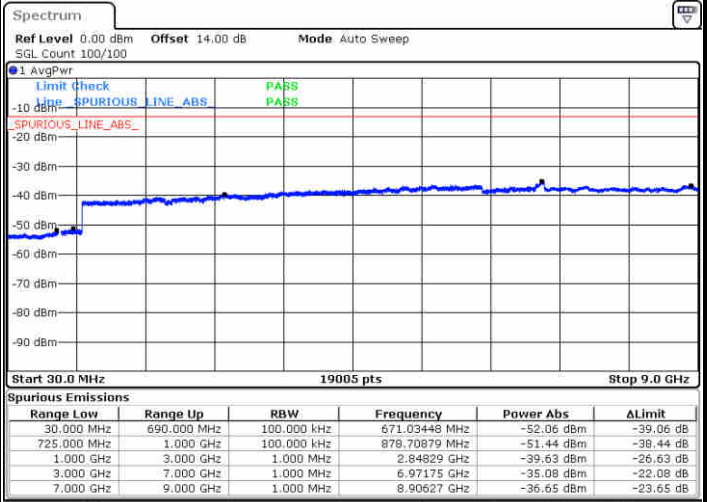

LTE Band 12 / 3MHz

Lowest Channel / QPSK

Date: 26.DEC.2017 10:27:13

Lowest Channel / 16QAM

Date: 26.DEC.2017 10:28:09

LTE Band 12 / 3MHz

Middle Channel / QPSK

Date: 26.DEC.2017 10:29:44

Middle Channel / 16QAM

Date: 26.DEC.2017 10:30:40

Highest Channel / QPSK

Date: 26.DEC.2017 10:36:51

Highest Channel / 16QAM

Date: 26.DEC.2017 10:37:46

LTE Band 12 / 5MHz

Lowest Channel / QPSK

Lowest Channel / 16QAM

Date: 26.DEC.2017 10:43:57

Date: 26.DEC.2017 10:44:53

Middle Channel / QPSK

Middle Channel / 16QAM

Date: 26.DEC.2017 10:46:28

Date: 26.DEC.2017 10:47:24

LTE Band 12 / 5MHz