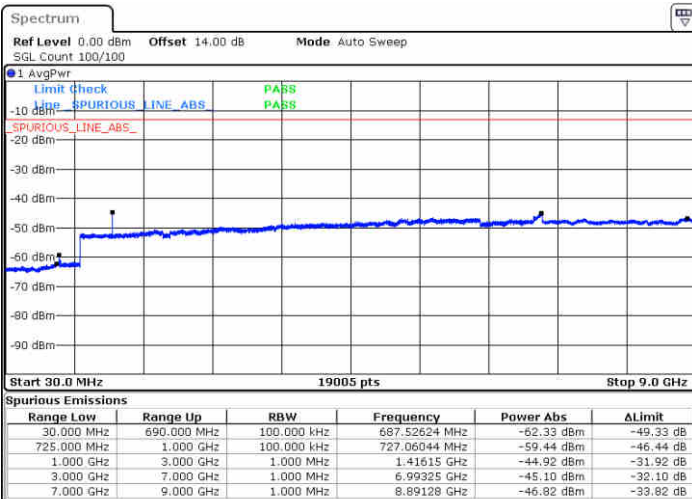

Lowest Channel / 16QAM

Date: 26.DEC.2017 12:52:30

Date: 26.DEC.2017 12:53:25

Middle Channel / QPSK

Middle Channel / 16QAM

Date: 26.DEC.2017 12:55:00

Date: 26.DEC.2017 12:55:55

LTE Band 13 / 5MHz

Highest Channel / QPSK

Highest Channel / 16QAM

LTE Band 13 / 10MHz

Middle Channel / QPSK

Middle Channel / 16QAM

LTE Band 17 / 5MHz

Lowest Channel / QPSK

Lowest Channel / 16QAM

Date: 23.DEC.2017 16:41:34

Date: 23.DEC.2017 16:43:56

Middle Channel / QPSK

Middle Channel / 16QAM

Date: 23.DEC.2017 16:45:32

Date: 23.DEC.2017 16:46:28

LTE Band 17 / 5MHz

Highest Channel / QPSK