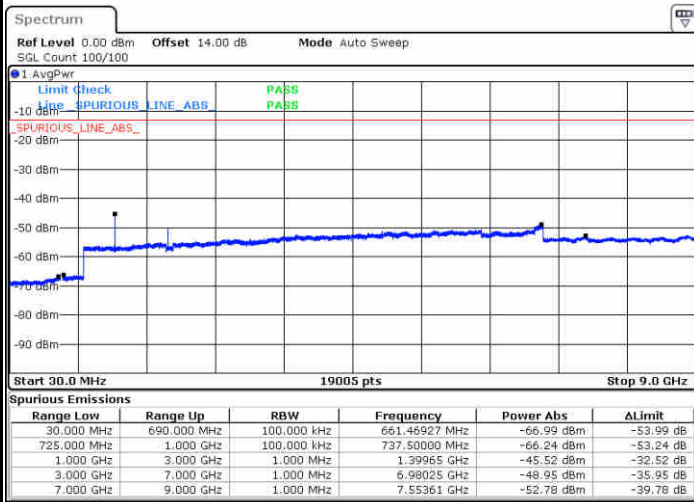

LTE Band 12/ 5MHz

Lowest Channel / 64QAM

Middle Channel / 64QAM

Date: 2, JAN, 2018 15:11:00

Date: 2, JAN, 2018 15:12:16

Highest Channel / 64QAM

Date: 2, JAN, 2018 15:15:50

LTE Band 12/ 10MHz

Lowest Channel / 64QAM

Middle Channel / 64QAM

Date: 2, JAN, 2018 15:19:23

Date: 2, JAN, 2018 15:20:39

Highest Channel / 64QAM

Date: 2, JAN, 2018 15:24:13

LTE Band 13 / 5MHz

Lowest Channel / QPSK