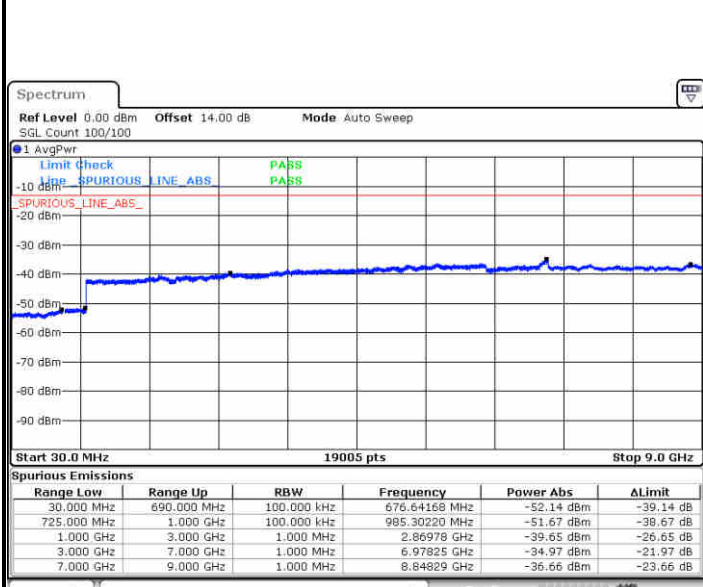

Highest Channel / 64QAM

Date: 30.DEC.2017 08:29:08

LTE Band 12 / 1.4MHz

Lowest Channel / QPSK

Lowest Channel / 16QAM

Date: 26.DEC.2017 10:10:30

Date: 26.DEC.2017 10:11:26

Middle Channel / QPSK

Middle Channel / 16QAM

Date: 26.DEC.2017 10:13:01

Date: 26.DEC.2017 10:13:56

LTE Band 12 / 1.4MHz

Highest Channel / QPSK

Date: 26.DEC.2017 10:20:07

Highest Channel / 16QAM

Date: 26.DEC.2017 10:21:03

LTE Band 12 / 3MHz

Lowest Channel / QPSK

Date: 26.DEC.2017 10:27:13

Lowest Channel / 16QAM

Date: 26.DEC.2017 10:28:09

LTE Band 12 / 3MHz

Middle Channel / QPSK

Date: 26.DEC.2017 10:29:44

Middle Channel / 16QAM

Date: 26.DEC.2017 10:30:40

Highest Channel / QPSK

Date: 26.DEC.2017 10:36:51

Highest Channel / 16QAM

Date: 26.DEC.2017 10:37:46

LTE Band 12 / 5MHz

Lowest Channel / QPSK