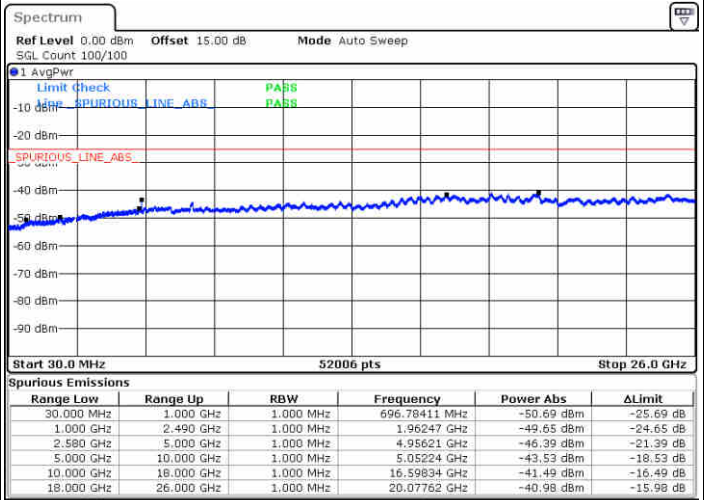

Date: 30.DEC.2017 08:21:52

Date: 30.DEC.2017 08:22:47

Highest Channel / 64QAM

Date: 30.DEC.2017 08:23:41

LTE Band 7 / 15MHz

Lowest Channel / 64QAM

Middle Channel / 64QAM

Date: 30.DEC.2017 08:24:36

Date: 30.DEC.2017 08:25:30

Highest Channel / 64QAM

Date: 30.DEC.2017 08:26:24

LTE Band 7 / 20MHz

Lowest Channel / 64QAM

Middle Channel / 64QAM

Date: 30.DEC.2017 08:27:19

Date: 30.DEC.2017 08:28:13

Highest Channel / 64QAM

Date: 30.DEC.2017 08:29:08

LTE Band 12 / 1.4MHz

Lowest Channel / QPSK

Lowest Channel / 16QAM

Date: 26.DEC.2017 10:10:30

Date: 26.DEC.2017 10:11:26

Middle Channel / QPSK