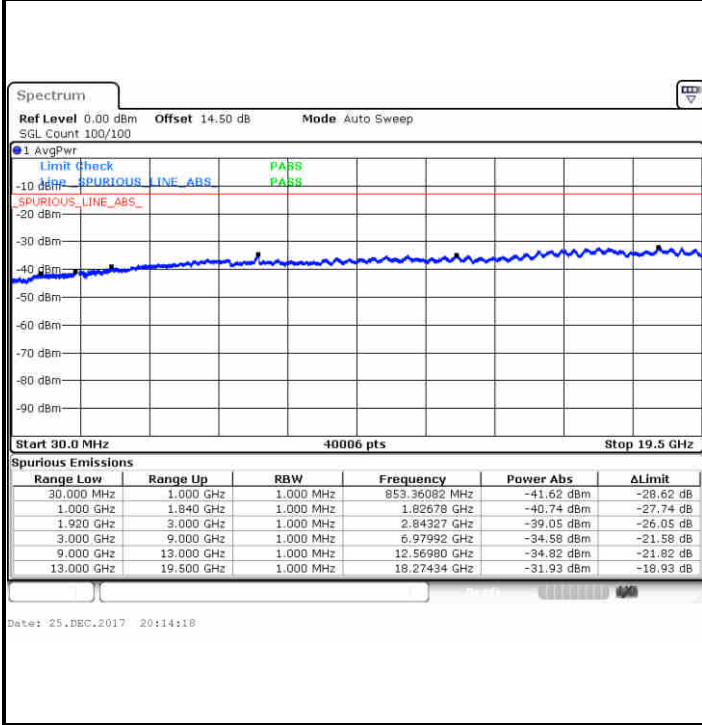

Date: 23.DEC.2017 17:10:24

LTE Band 17 / 5MHz

Lowest Channel / 64QAM

Middle Channel / 64QAM

Date: 29 DEC 2017 15:40:34

Date: 29 DEC 2017 15:41:49

Highest Channel / 64QAM

Date: 29 DEC 2017 15:45:20

LTE Band 17 / 10MHz

Lowest Channel / 64QAM

Middle Channel / 64QAM

Date: 29 DEC.2017 15:48:52

Date: 29 DEC.2017 15:50:06

Highest Channel / 64QAM

Date: 29 DEC.2017 15:53:37

LTE Band 25 / 1.4MHz

Lowest Channel / QPSK

Lowest Channel / 16QAM

Middle Channel / QPSK

Middle Channel / 16QAM

LTE Band 25 / 1.4MHz

Highest Channel / QPSK

Highest Channel / 16QAM

LTE Band 25 / 3MHz