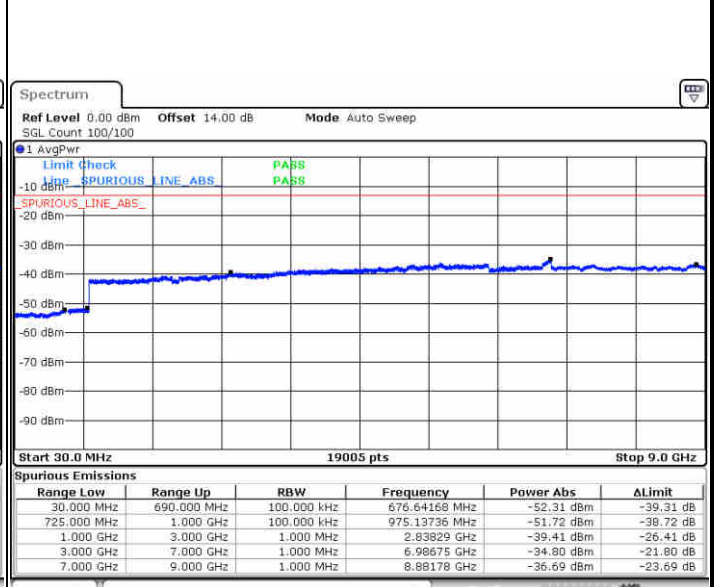

Highest Channel / 64QAM

Date: 30.DEC.2017 08:29:08

LTE Band 12 / 1.4MHz

Lowest Channel / QPSK

Lowest Channel / 16QAM

Date: 26.DEC.2017 10:10:30

Date: 26.DEC.2017 10:11:26

Middle Channel / QPSK

Middle Channel / 16QAM

Date: 26.DEC.2017 10:13:01

Date: 26.DEC.2017 10:13:56

LTE Band 12 / 1.4MHz

Highest Channel / QPSK

Date: 26.DEC.2017 10:20:07

Highest Channel / 16QAM

Date: 26.DEC.2017 10:21:03

LTE Band 12 / 3MHz

Lowest Channel / QPSK

Date: 26.DEC.2017 10:27:13

Lowest Channel / 16QAM

Date: 26.DEC.2017 10:28:09

LTE Band 12 / 3MHz

Middle Channel / QPSK

Date: 26.DEC.2017 10:29:44

Middle Channel / 16QAM

Date: 26.DEC.2017 10:30:40

Highest Channel / QPSK

Date: 26.DEC.2017 10:36:51

Highest Channel / 16QAM

Date: 26.DEC.2017 10:37:46

LTE Band 12 / 5MHz

Lowest Channel / QPSK