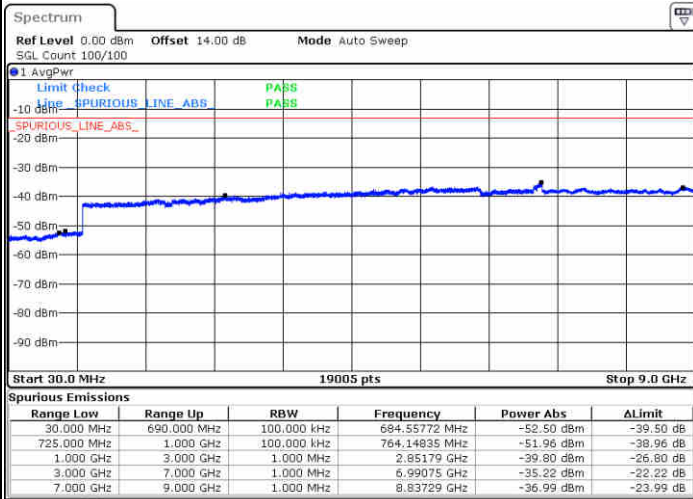

LTE Band 12/ 5MHz

Lowest Channel / 64QAM

Middle Channel / 64QAM

Date: 2, JAN, 2018 15:11:00

Date: 2, JAN, 2018 15:12:16

Highest Channel / 64QAM

Date: 2, JAN, 2018 15:15:50

LTE Band 12/ 10MHz

Lowest Channel / 64QAM

Middle Channel / 64QAM

Date: 2, JAN, 2018 15:19:23

Date: 2, JAN, 2018 15:20:39

Highest Channel / 64QAM

Date: 2, JAN, 2018 15:24:13

LTE Band 13 / 5MHz

Lowest Channel / QPSK