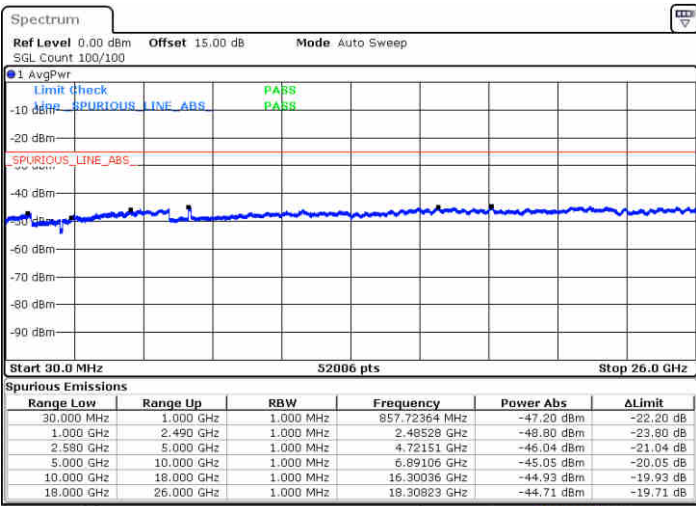

Date: 23 DEC.2017 15:35:45

LTE Band 7 / 15MHz

Highest Channel / QPSK

Date: 23 DEC 2017 15:52:04

Highest Channel / 16QAM

Date: 23 DEC 2017 15:52:57

LTE Band 7 / 20MHz

Lowest Channel / QPSK

Date: 23 DEC 2017 15:59:08

Lowest Channel / 16QAM

Date: 23 DEC 2017 16:00:01

LTE Band 7 / 20MHz

Middle Channel / QPSK

Middle Channel / 16QAM

Date: 23 DEC.2017 16:01:35

Date: 23 DEC.2017 16:02:28

Highest Channel / QPSK

Highest Channel / 16QAM

Date: 23 DEC.2017 16:08:39

Date: 23 DEC.2017 16:09:32

LTE Band 7 / 5MHz

LTE Band 7 / 10MHz

Lowest Channel / 64QAM

Middle Channel / 64QAM