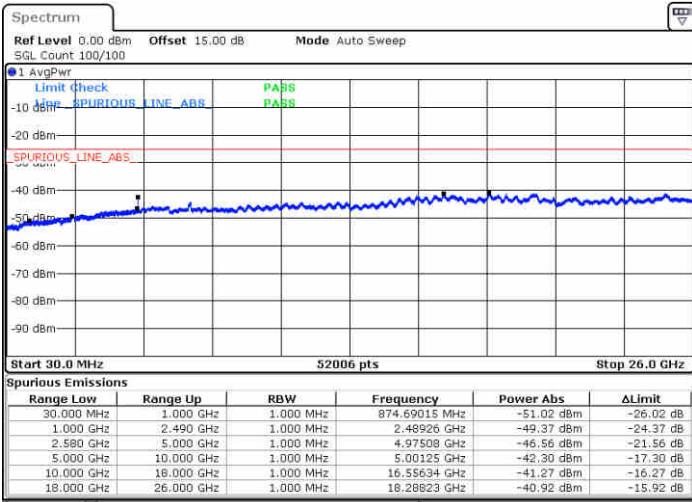

Date: 23 DEC 2017 15:59:08

Lowest Channel / 16QAM

Date: 23 DEC 2017 16:00:01

LTE Band 7 / 20MHz

Middle Channel / QPSK

Middle Channel / 16QAM

Date: 23 DEC.2017 16:01:35

Date: 23 DEC.2017 16:02:28

Highest Channel / QPSK

Highest Channel / 16QAM

Date: 23 DEC.2017 16:08:39

Date: 23 DEC.2017 16:09:32

LTE Band 7 / 5MHz

LTE Band 7 / 10MHz

Lowest Channel / 64QAM

Middle Channel / 64QAM

Date: 30.DEC.2017 08:21:52

Date: 30.DEC.2017 08:22:47

Highest Channel / 64QAM

Date: 30.DEC.2017 08:23:41

LTE Band 7 / 15MHz

Lowest Channel / 64QAM

Middle Channel / 64QAM

Date: 30.DEC.2017 08:24:36