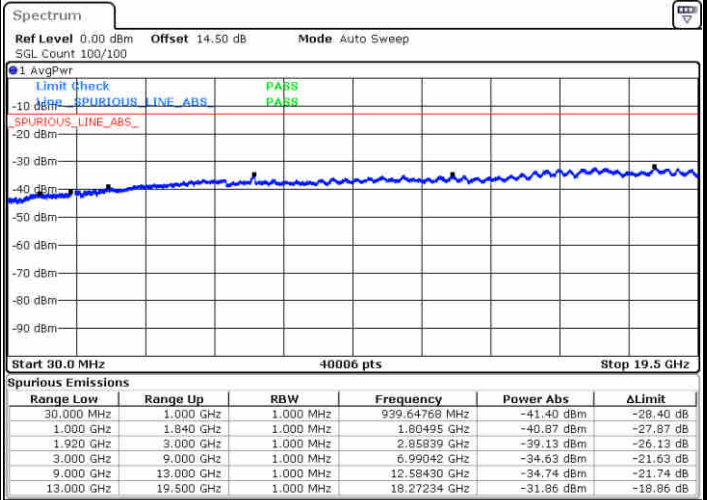

Lowest Channel / QPSK

Lowest Channel / 16QAM

LTE Band 25 / 3MHz

Middle Channel / QPSK

Date: 25.DEC.2017 20:29:05

Middle Channel / 16QAM

Date: 25.DEC.2017 20:30:01

Highest Channel / QPSK

Date: 25.DEC.2017 20:36:14

Highest Channel / 16QAM

Date: 25.DEC.2017 20:37:10

LTE Band 25 / 5MHz

Lowest Channel / QPSK

Lowest Channel / 16QAM

Date: 25.DEC.2017 21:27:45

Date: 25.DEC.2017 21:28:45