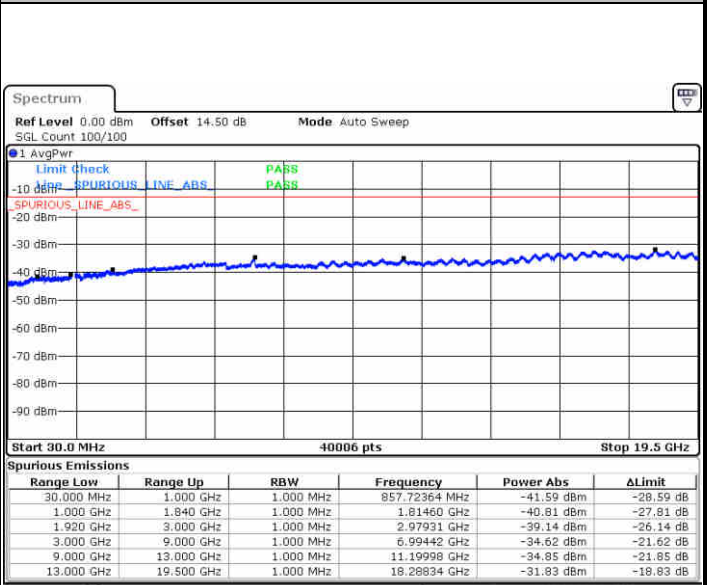

LTE Band 17 / 10MHz

Lowest Channel / 64QAM

Middle Channel / 64QAM

Date: 29 DEC.2017 15:48:52

Date: 29 DEC.2017 15:50:06

Highest Channel / 64QAM

Date: 29 DEC.2017 15:53:37

LTE Band 25 / 1.4MHz

Lowest Channel / QPSK

Lowest Channel / 16QAM

Middle Channel / QPSK

Middle Channel / 16QAM

LTE Band 25 / 1.4MHz

Highest Channel / QPSK

Highest Channel / 16QAM

LTE Band 25 / 3MHz

Lowest Channel / QPSK

Lowest Channel / 16QAM

LTE Band 25 / 3MHz

Middle Channel / QPSK

Date: 25.DEC.2017 20:29:05

Middle Channel / 16QAM

Date: 25.DEC.2017 20:30:01

Highest Channel / QPSK

Date: 25.DEC.2017 20:36:14

Highest Channel / 16QAM

Date: 25.DEC.2017 20:37:10

LTE Band 25 / 5MHz

Lowest Channel / QPSK

Lowest Channel / 16QAM

Date: 25.DEC.2017 21:27:45

Date: 25.DEC.2017 21:28:45