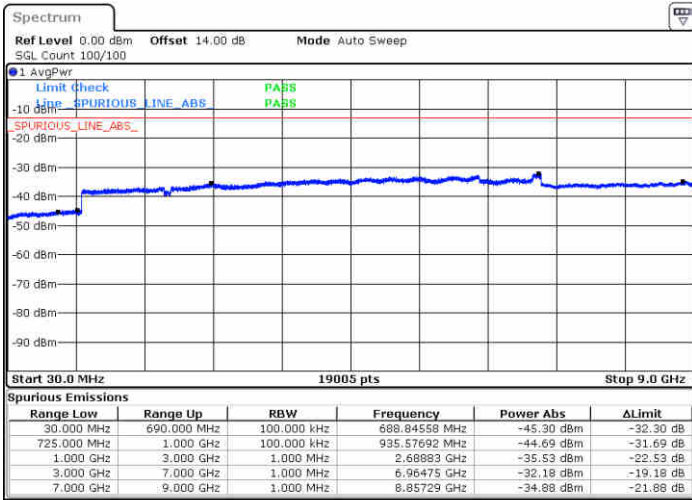

Date: 23.DEC.2017 16:52:43

Highest Channel / 16QAM

Date: 23.DEC.2017 16:53:40

LTE Band 17 / 10MHz

Lowest Channel / QPSK

Date: 23.DEC.2017 16:59:54

Lowest Channel / 16QAM

Date: 23.DEC.2017 17:00:50

LTE Band 17 / 10MHz

Middle Channel / QPSK

Middle Channel / 16QAM

Date: 23.DEC.2017 17:02:27

Date: 23.DEC.2017 17:03:23

Highest Channel / QPSK

Highest Channel / 16QAM

Date: 23.DEC.2017 17:09:38

Date: 23.DEC.2017 17:10:24

LTE Band 17 / 5MHz

Lowest Channel / 64QAM

Middle Channel / 64QAM

Date: 29 DEC 2017 15:40:34

Date: 29 DEC 2017 15:41:49

Highest Channel / 64QAM

Date: 29 DEC 2017 15:45:20