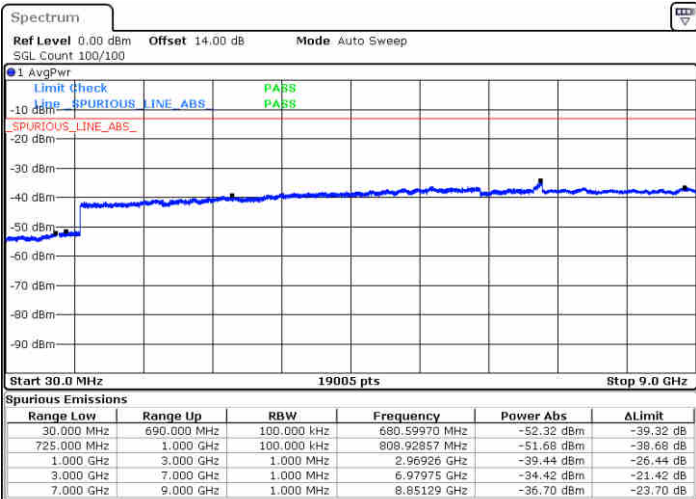

Date: 30.DEC.2017 08:25:30

Highest Channel / 64QAM

Date: 30.DEC.2017 08:26:24

LTE Band 7 / 20MHz

Lowest Channel / 64QAM

Middle Channel / 64QAM

Date: 30.DEC.2017 08:27:19

Date: 30.DEC.2017 08:28:13

Highest Channel / 64QAM

Date: 30.DEC.2017 08:29:08

LTE Band 12 / 1.4MHz

Lowest Channel / QPSK

Lowest Channel / 16QAM

Date: 26.DEC.2017 10:10:30

Date: 26.DEC.2017 10:11:26

Middle Channel / QPSK

Middle Channel / 16QAM

Date: 26.DEC.2017 10:13:01

Date: 26.DEC.2017 10:13:56

LTE Band 12 / 1.4MHz

Highest Channel / QPSK

Date: 26.DEC.2017 10:20:07

Highest Channel / 16QAM

Date: 26.DEC.2017 10:21:03