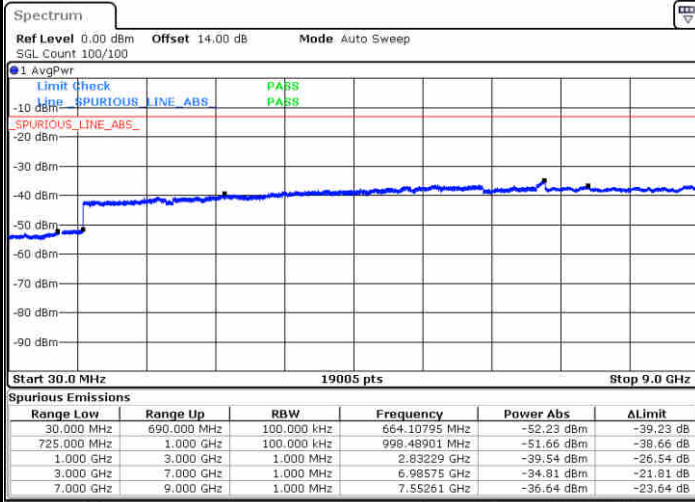

LTE Band 12 / 3MHz

Lowest Channel / QPSK

Date: 26.DEC.2017 10:27:13

Lowest Channel / 16QAM

Date: 26.DEC.2017 10:28:09

LTE Band 12 / 3MHz

Middle Channel / QPSK

Date: 26.DEC.2017 10:29:44

Middle Channel / 16QAM

Date: 26.DEC.2017 10:30:40

Highest Channel / QPSK

Date: 26.DEC.2017 10:36:51

Highest Channel / 16QAM

Date: 26.DEC.2017 10:37:46

LTE Band 12 / 5MHz

Lowest Channel / QPSK

Lowest Channel / 16QAM

Date: 26.DEC.2017 10:43:57

Date: 26.DEC.2017 10:44:53

Middle Channel / QPSK

Middle Channel / 16QAM

Date: 26.DEC.2017 10:46:28

Date: 26.DEC.2017 10:47:24

LTE Band 12 / 5MHz

Highest Channel / QPSK

Date: 26.DEC.2017 10:53:34

Highest Channel / 16QAM

Date: 26.DEC.2017 10:54:30

LTE Band 12 / 10MHz

Lowest Channel / QPSK

Date: 26.DEC.2017 11:00:41

Lowest Channel / 16QAM