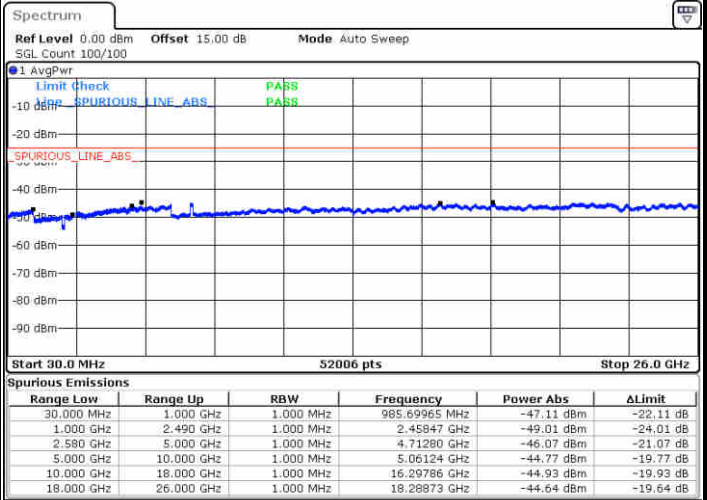

LTE Band 7 / 10MHz

Middle Channel / QPSK

Middle Channel / 16QAM

Date: 23 DEC.2017 15:18:17

Date: 23 DEC.2017 15:19:11