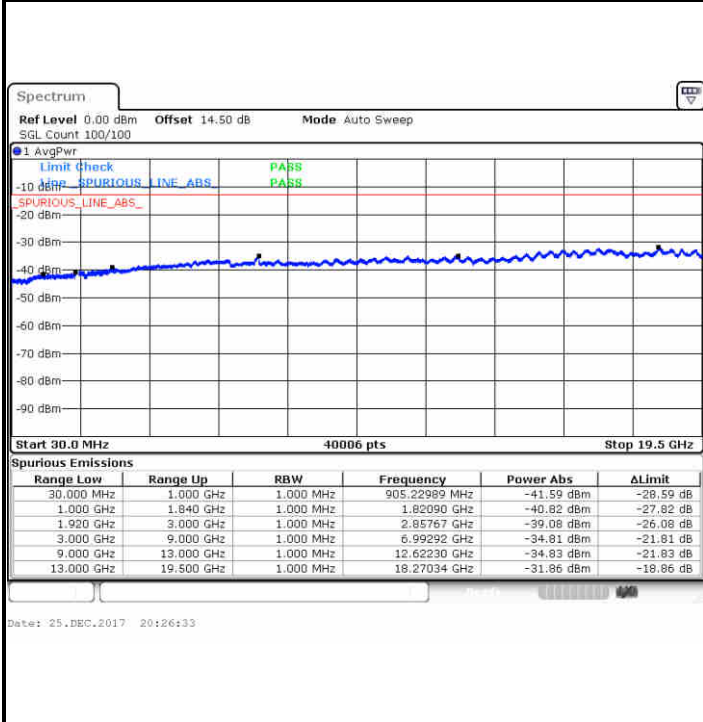

LTE Band 17 / 10MHz

Lowest Channel / 64QAM

Middle Channel / 64QAM

Date: 29 DEC.2017 15:48:52

Date: 29 DEC.2017 15:50:06

Highest Channel / 64QAM

Date: 29 DEC.2017 15:53:37

LTE Band 25 / 1.4MHz

Lowest Channel / QPSK

Lowest Channel / 16QAM

Middle Channel / QPSK

Middle Channel / 16QAM

LTE Band 25 / 1.4MHz

Highest Channel / QPSK

Highest Channel / 16QAM

LTE Band 25 / 3MHz

Lowest Channel / QPSK

Lowest Channel / 16QAM

LTE Band 25 / 3MHz

Middle Channel / QPSK

Date: 25.DEC.2017 20:29:05

Middle Channel / 16QAM

Date: 25.DEC.2017 20:30:01

Highest Channel / QPSK

Date: 25.DEC.2017 20:36:14

Highest Channel / 16QAM

Date: 25.DEC.2017 20:37:10

LTE Band 25 / 5MHz

Lowest Channel / QPSK

Lowest Channel / 16QAM

Date: 25.DEC.2017 21:27:45

Date: 25.DEC.2017 21:28:45