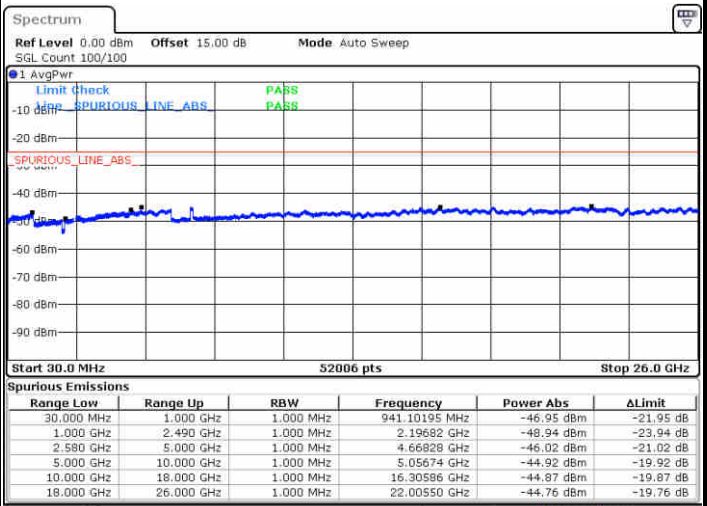

LTE Band 7 / 15MHz

Lowest Channel / QPSK

Lowest Channel / 16QAM

Date: 23 DEC.2017 15:32:25

Date: 23 DEC.2017 15:33:19

Middle Channel / QPSK

Middle Channel / 16QAM

Date: 23 DEC.2017 15:34:52

Date: 23 DEC.2017 15:35:45

LTE Band 7 / 15MHz

Highest Channel / QPSK

Date: 23 DEC 2017 15:52:04

Highest Channel / 16QAM

Date: 23 DEC 2017 15:52:57

LTE Band 7 / 20MHz

Lowest Channel / QPSK