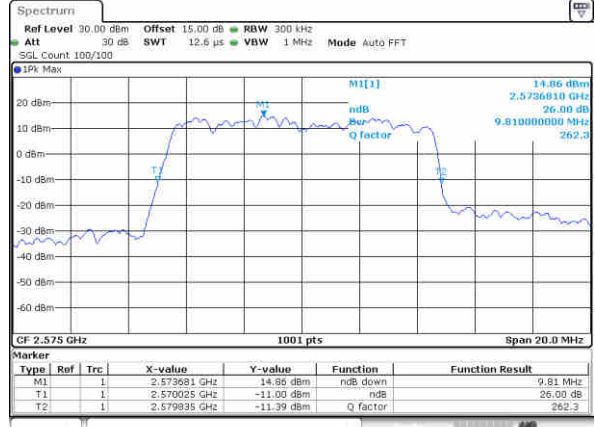

Lowest Channel / 10MHz / 16QAM

Date: 29_Dec.2017 09:10:38