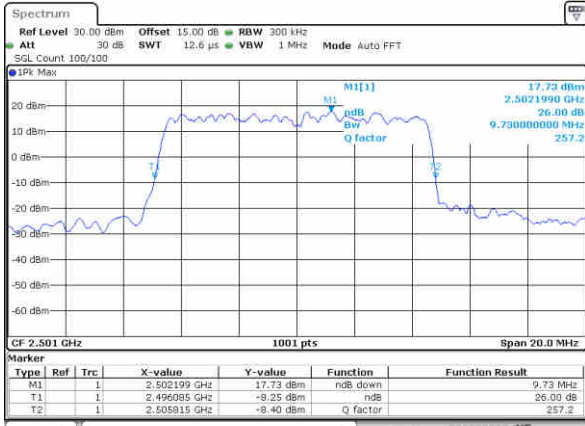

Middle Channel / 5MHz / 16QAM

Date: 30, Dec, 2017 09:42:42

Highest Channel / 5MHz / QPSK

Date: 30, Dec, 2017 09:43:12

Highest Channel / 5MHz / 16QAM

Date: 30, Dec, 2017 09:43:22

LTE Band 41

Lowest Channel / 10MHz / QPSK