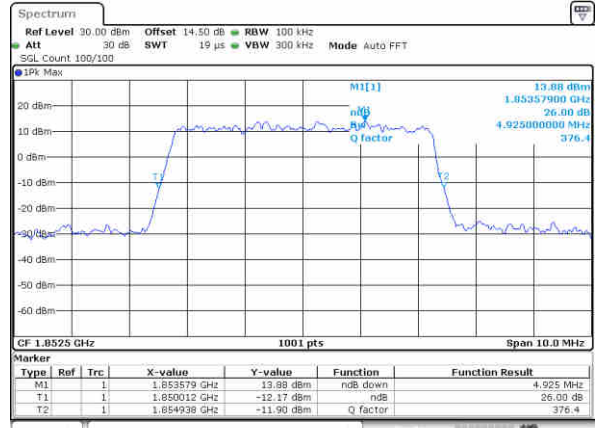

Highest Channel / 3MHz / 16QAM

Date: 25, Dec, 2017 20:30:41

LTE Band 25

Lowest Channel / 5MHz / QPSK

Date: 25, Dec, 2017 21:26:43

Lowest Channel / 5MHz / 16QAM

Date: 25, Dec, 2017 21:26:53

Middle Channel / 5MHz / QPSK