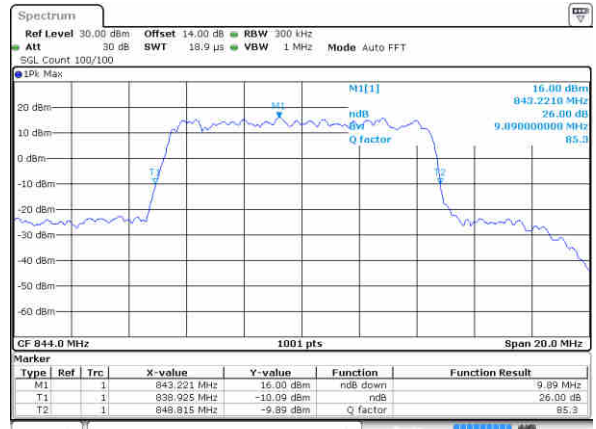

Middle Channel / 10MHz / 64QAM

Date: 2, JAN 2018 11:00:25

Highest Channel / 5MHz / 64QAM

Date: 2, JAN 2018 10:53:22

Highest Channel / 10MHz / 64QAM

Date: 2, JAN 2018 11:01:39

LTE Band 26

Lowest Channel / 15MHz / 64QAM

Middle Channel / 15MHz / 64QAM

Highest Channel / 15MHz / 64QAM

LTE Band 38

Lowest Channel / 5MHz / QPSK

Date: 29, DEC, 2017 07:43:33

Lowest Channel / 5MHz / 16QAM

Date: 29, DEC, 2017 07:43:42

Middle Channel / 5MHz / QPSK