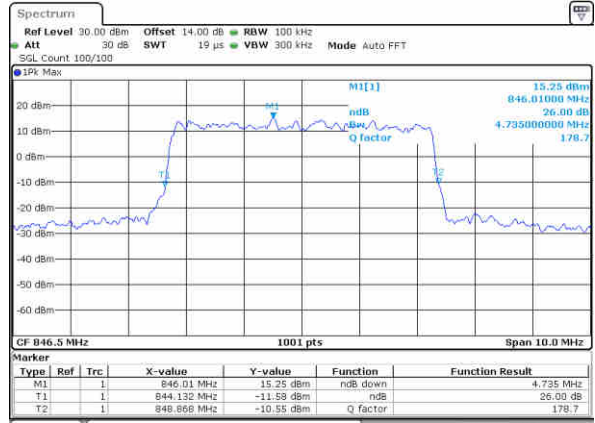

Date: 27, Dec, 2017 15:18:04

Highest Channel / 3MHz / 16QAM

Date: 27, Dec, 2017 15:18:15

LTE Band 26

Lowest Channel / 5MHz / QPSK

Date: 27, Dec, 2017 15:25:13

Lowest Channel / 5MHz / 16QAM

Date: 27, Dec, 2017 15:25:13

Middle Channel / 5MHz / QPSK

Date: 27, Dec, 2017 15:25:22

Middle Channel / 5MHz / 16QAM

Date: 27, Dec, 2017 15:25:22

Highest Channel / 5MHz / QPSK

Date: 27, Dec, 2017 15:24:55

Highest Channel / 5MHz / 16QAM

Date: 27, Dec, 2017 15:25:05

LTE Band 26

Lowest Channel / 10MHz / QPSK

Date: 27, Dec, 2017 15:42:04

Lowest Channel / 10MHz / 16QAM

Date: 27, Dec, 2017 15:42:14

Middle Channel / 10MHz / QPSK

Date: 27, Dec, 2017 15:49:12