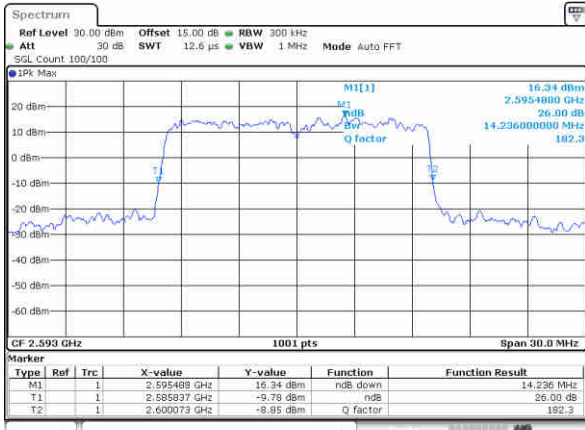

Middle Channel / 15MHz / QPSK

Date: 30, Dec, 2017 09:46:34