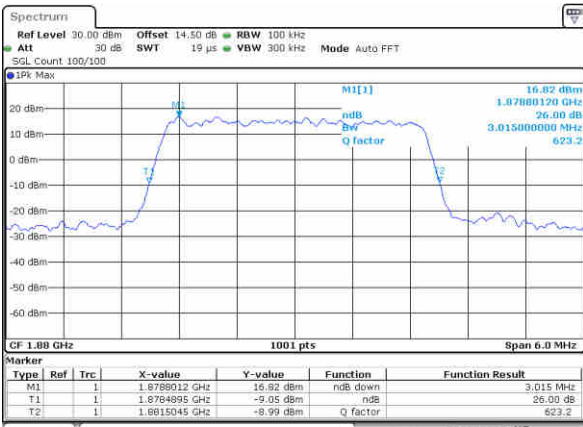

Middle Channel / 3MHz / QPSK

Date: 25, Dec, 2017 20:27:59