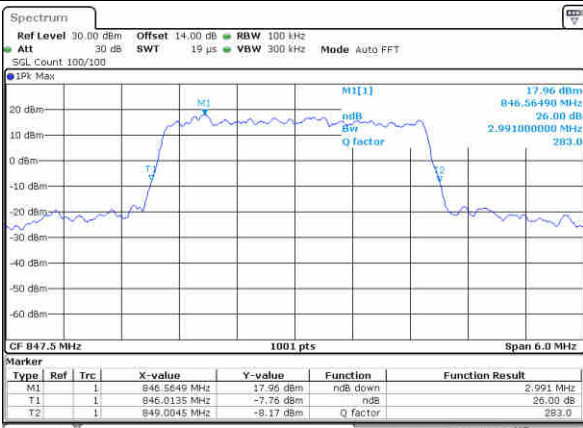

Middle Channel / 1.4MHz / 16QAM

Date: 27, Dec, 2017 14:46:45

Highest Channel / 1.4MHz / QPSK

Date: 27, Dec, 2017 14:49:09

Highest Channel / 1.4MHz / 16QAM

Date: 27, Dec, 2017 14:49:19

LTE Band 26

Lowest Channel / 3MHz / QPSK

Date: 27, Dec, 2017 15:10:22

Lowest Channel / 3MHz / 16QAM

Date: 27, Dec, 2017 15:10:32

Middle Channel / 3MHz / QPSK

Date: 27, Dec, 2017 15:15:31

Middle Channel / 3MHz / 16QAM

Date: 27, Dec, 2017 15:15:41

Highest Channel / 3MHz / QPSK

Date: 27, Dec, 2017 15:18:04

Highest Channel / 3MHz / 16QAM

Date: 27, Dec, 2017 15:18:15

LTE Band 26

Lowest Channel / 5MHz / QPSK

Date: 27, Dec, 2017 15:25:13

Lowest Channel / 5MHz / 16QAM

Date: 27, Dec, 2017 15:25:13