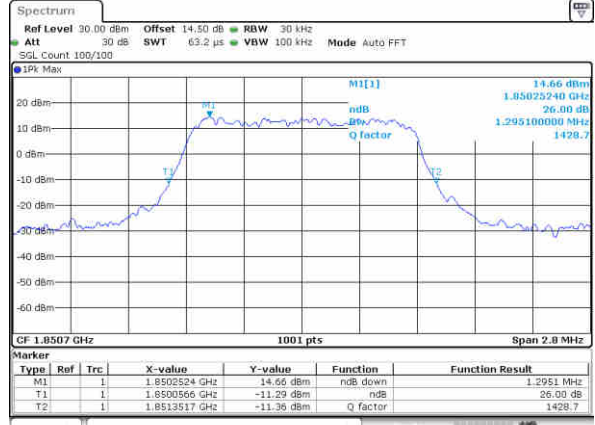

Highest Channel / 10MHz / 16QAM

Date: 23_DEC.2017 17:04:03

LTE Band 17

Lowest Channel / 5MHz / 64QAM

Date: 29 DEC 2017 15:37:23

Lowest Channel / 10MHz / 64QAM

Date: 29 DEC 2017 15:45:40

Middle Channel / 5MHz / 64QAM

Date: 29 DEC 2017 15:40:54

Middle Channel / 10MHz / 64QAM

Date: 29 DEC 2017 15:49:11

Highest Channel / 5MHz / 64QAM

Date: 29 DEC 2017 15:42:08

Highest Channel / 10MHz / 64QAM

Date: 29 DEC 2017 15:50:25

LTE Band 25

Lowest Channel / 1.4MHz / QPSK

Date: 25, Dec, 2017 20:13:13

Lowest Channel / 1.4MHz / 16QAM

Date: 25, Dec, 2017 20:13:23

Middle Channel / 1.4MHz / QPSK

Date: 25, Dec, 2017 20:15:45

Middle Channel / 1.4MHz / 16QAM

Date: 25, Dec, 2017 20:15:55

Highest Channel / 1.4MHz / QPSK

Date: 25, Dec, 2017 20:18:18

Highest Channel / 1.4MHz / 16QAM

Date: 25, Dec, 2017 20:18:28

LTE Band 25

Lowest Channel / 3MHz / QPSK

Date: 25, Dec, 2017 20:25:27