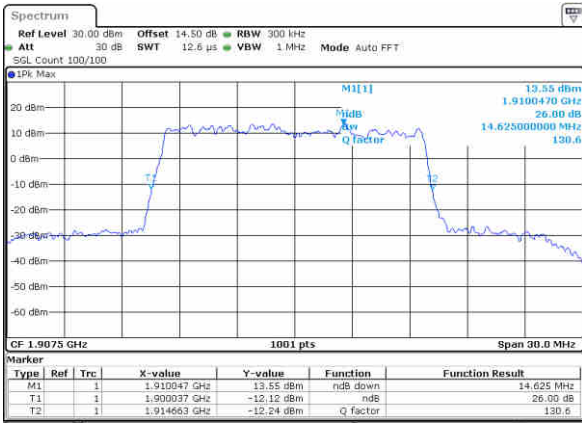

Middle Channel / 15MHz / 64QAM

Date: 29_DEC.2017 19:11:04

Middle Channel / 20MHz / 64QAM

Date: 29_DEC.2017 19:11:09

Highest Channel / 15MHz / 64QAM

Date: 29_DEC.2017 19:11:20

Highest Channel / 20MHz / 64QAM

Date: 29_DEC.2017 19:11:25

LTE Band 26

Lowest Channel / 1.4MHz / QPSK

Date: 27, Dec, 2017 14:38:53

Lowest Channel / 1.4MHz / 16QAM

Date: 27, Dec, 2017 14:39:43

Middle Channel / 1.4MHz / QPSK

Date: 27, Dec, 2017 14:46:35