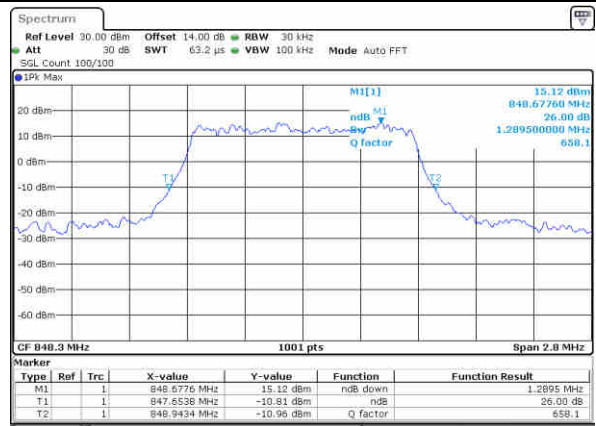

Date: 29_DEC.2017 19:11:25

LTE Band 26

Lowest Channel / 1.4MHz / QPSK

Date: 27, Dec, 2017 14:38:53

Lowest Channel / 1.4MHz / 16QAM

Date: 27, Dec, 2017 14:39:43

Middle Channel / 1.4MHz / QPSK

Date: 27, Dec, 2017 14:46:35

Middle Channel / 1.4MHz / 16QAM

Date: 27, Dec, 2017 14:46:45

Highest Channel / 1.4MHz / QPSK

Date: 27, Dec, 2017 14:49:09

Highest Channel / 1.4MHz / 16QAM

Date: 27, Dec, 2017 14:49:19

LTE Band 26

Lowest Channel / 3MHz / QPSK

Date: 27, Dec, 2017 15:10:22

Lowest Channel / 3MHz / 16QAM

Date: 27, Dec, 2017 15:10:32

Middle Channel / 3MHz / QPSK

Date: 27, Dec, 2017 15:15:31

Middle Channel / 3MHz / 16QAM

Date: 27, Dec, 2017 15:15:41

Highest Channel / 3MHz / QPSK