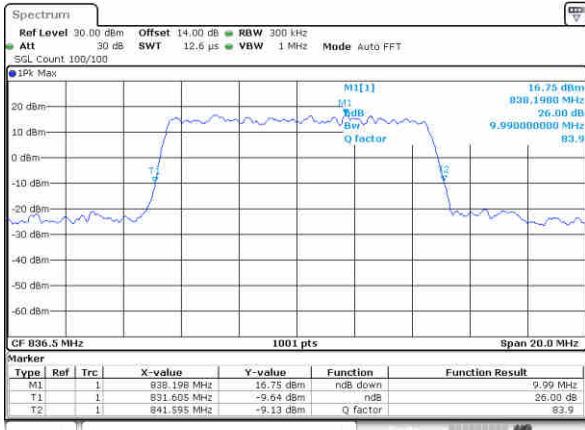

Date: 27, Dec, 2017 15:25:05

LTE Band 26

Lowest Channel / 10MHz / QPSK

Date: 27, Dec, 2017 15:42:04

Lowest Channel / 10MHz / 16QAM

Date: 27, Dec, 2017 15:42:14

Middle Channel / 10MHz / QPSK

Date: 27, Dec, 2017 15:49:12

Middle Channel / 10MHz / 16QAM

Date: 27, Dec, 2017 15:49:23

Highest Channel / 10MHz / QPSK

Date: 27, Dec, 2017 15:51:45

Highest Channel / 10MHz / 16QAM

Date: 27, Dec, 2017 15:51:55

LTE Band 26

Lowest Channel / 15MHz / QPSK