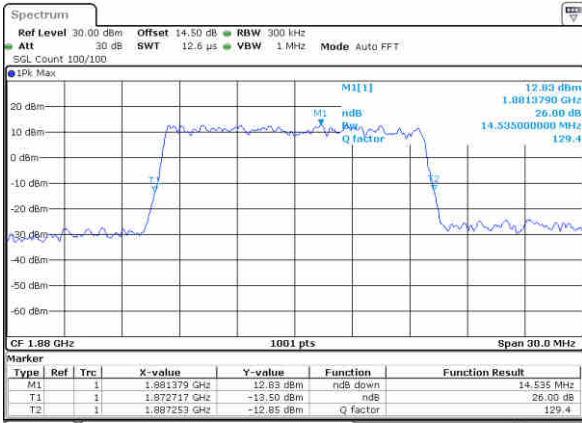

Middle Channel / 15MHz / 64QAM

Date: 29_DEC.2017 19:11:04