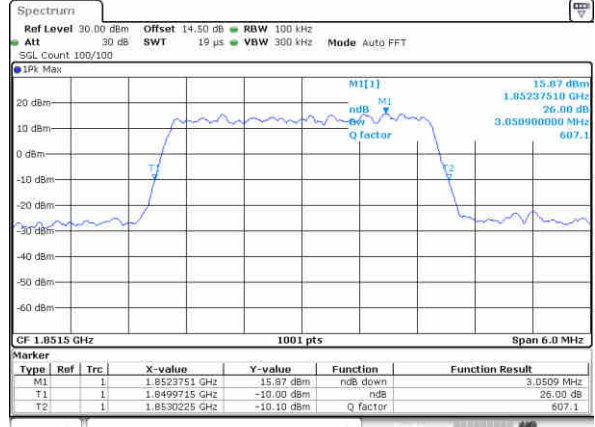

Lowest Channel / 3MHz / 16QAM

Date: 25, Dec, 2017 20:25:37