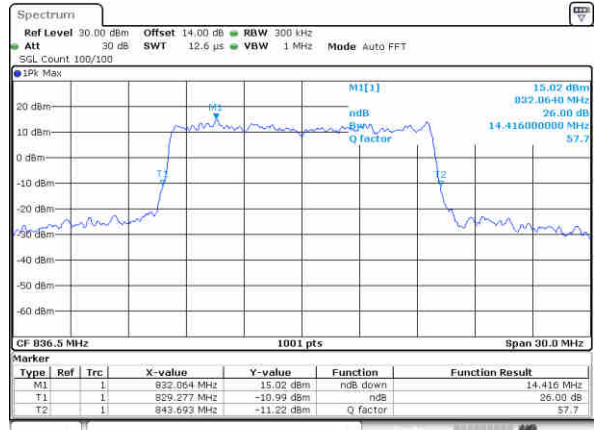

Middle Channel / 10MHz / 16QAM

Date: 27, Dec, 2017 15:49:23

Highest Channel / 10MHz / QPSK

Date: 27, Dec, 2017 15:51:45

Highest Channel / 10MHz / 16QAM

Date: 27, Dec, 2017 15:51:55

LTE Band 26

Lowest Channel / 15MHz / QPSK

Date: 27, Dec, 2017 15:58:53

Lowest Channel / 15MHz / 16QAM

Date: 27, Dec, 2017 15:59:03

Middle Channel / 15MHz / QPSK

Date: 27, Dec, 2017 16:06:09

Middle Channel / 15MHz / 16QAM

Date: 27, Dec, 2017 16:06:19

Highest Channel / 15MHz / QPSK

Date: 27, Dec, 2017 16:08:42

Highest Channel / 15MHz / 16QAM

Date: 27, Dec, 2017 16:08:52

LTE Band 26

Lowest Channel / 1.4MHz / 64QAM

Date: 2 JAN 2018 12:45:14

Lowest Channel / 3MHz / 64QAM