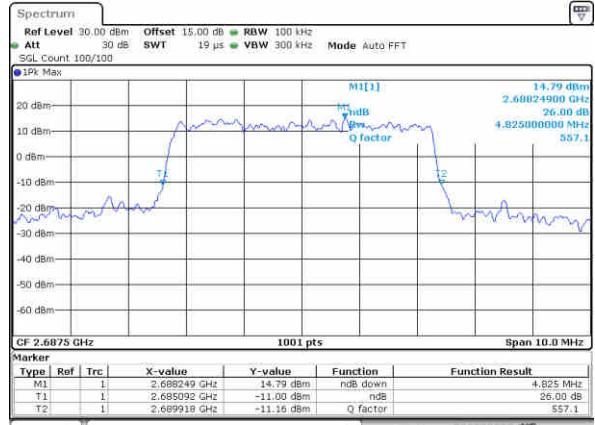

Middle Channel / 5MHz / 16QAM

Date: 30, Dec, 2017 09:42:42

Highest Channel / 5MHz / QPSK

Date: 30, Dec, 2017 09:43:12

Highest Channel / 5MHz / 16QAM

Date: 30, Dec, 2017 09:43:22

LTE Band 41

Lowest Channel / 10MHz / QPSK