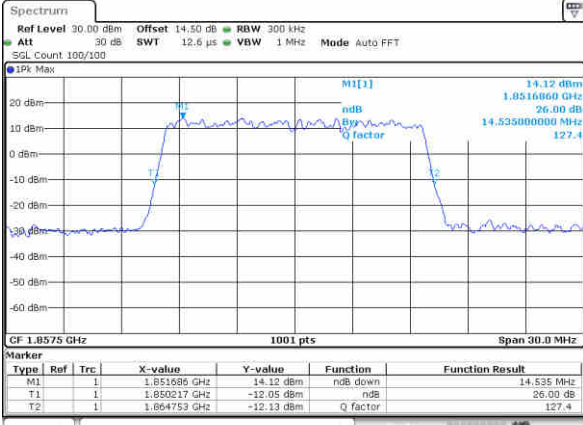

Date: 25, Dec, 2017 21:41:38

Highest Channel / 10MHz / QPSK

Date: 25, Dec, 2017 21:44:00

Highest Channel / 10MHz / 16QAM

Date: 25, Dec, 2017 21:44:10

LTE Band 25

Lowest Channel / 15MHz / QPSK

Date: 25, Dec, 2017 21:51:09