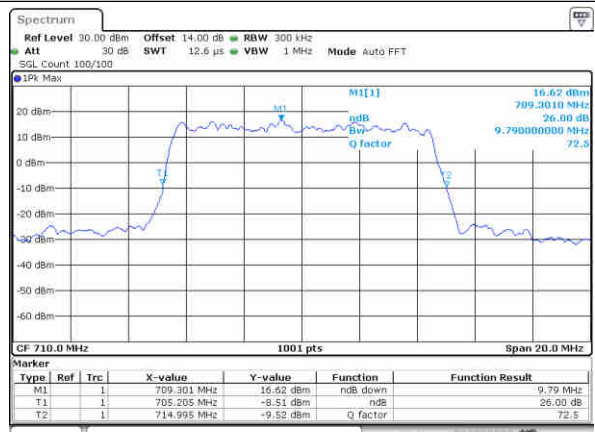

Date: 23, DEC, 2017 16:44:36

Highest Channel / 5MHz / QPSK

Date: 23, DEC, 2017 16:46:59

Highest Channel / 5MHz / 16QAM

Date: 23, DEC, 2017 16:47:09

LTE Band 17

Lowest Channel / 10MHz / QPSK

Date: 23_DEC.2017 16:54:10

Lowest Channel / 10MHz / 16QAM

Date: 23_DEC.2017 16:54:20

Middle Channel / 10MHz / QPSK

Date: 23_DEC.2017 17:01:21

Middle Channel / 10MHz / 16QAM

Date: 23_DEC.2017 17:01:31

Highest Channel / 10MHz / QPSK

Date: 23_DEC.2017 17:03:53

Highest Channel / 10MHz / 16QAM

Date: 23_DEC.2017 17:04:03

LTE Band 17

Lowest Channel / 5MHz / 64QAM

Date: 29 DEC 2017 15:37:23

Lowest Channel / 10MHz / 64QAM

Date: 29 DEC 2017 15:45:40

Middle Channel / 5MHz / 64QAM