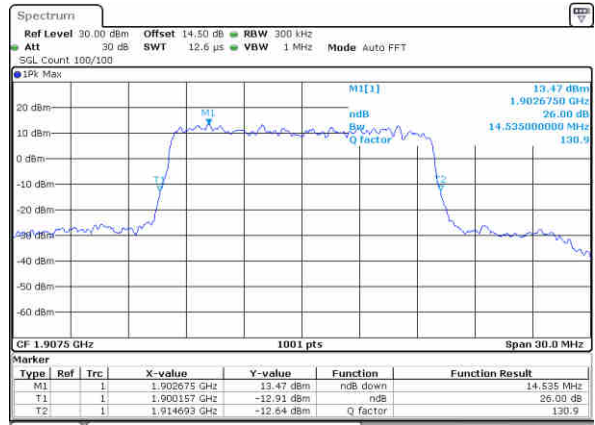

Date: 25, Dec, 2017 21:41:38

Highest Channel / 10MHz / QPSK

Date: 25, Dec, 2017 21:44:00

Highest Channel / 10MHz / 16QAM

Date: 25, Dec, 2017 21:44:10

LTE Band 25

Lowest Channel / 15MHz / QPSK

Date: 25, Dec, 2017 21:51:09

Lowest Channel / 15MHz / 16QAM

Date: 25, Dec, 2017 21:51:19

Middle Channel / 15MHz / QPSK

Date: 25, Dec, 2017 21:53:41

Middle Channel / 15MHz / 16QAM

Date: 25, Dec, 2017 21:53:51

Highest Channel / 15MHz / QPSK

Date: 25, Dec, 2017 21:56:13

Highest Channel / 15MHz / 16QAM

Date: 25, Dec, 2017 21:56:23

LTE Band 25

Lowest Channel / 20MHz / QPSK

Date: 25, Dec, 2017 22:03:22

Lowest Channel / 20MHz / 16QAM

Date: 25, Dec, 2017 22:03:32