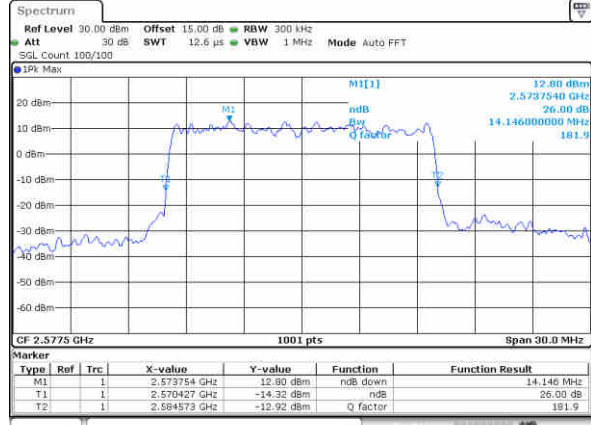

Lowest Channel / 15MHz / 16QAM

Date: 29_Dec,2017 09:17:34