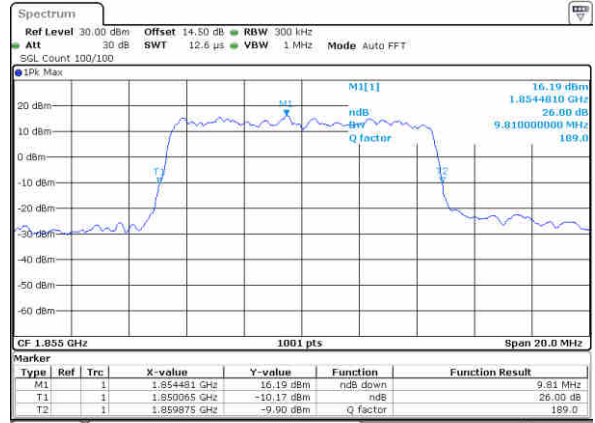

Middle Channel / 3MHz / 64QAM

Date: 29_DEC.2017 17:27:57

Highest Channel / 1.4MHz / 64QAM

Date: 29_DEC.2017 17:23:08

Highest Channel / 3MHz / 64QAM

Date: 29_DEC.2017 17:29:12

LTE Band 25

Lowest Channel / 5MHz / 64QAM

Date: 29_DEC.2017 18:56:39

Lowest Channel / 10MHz / 64QAM

Date: 29_DEC.2017 19:02:44

Middle Channel / 5MHz / 64QAM

Date: 29_DEC.2017 18:57:59

Middle Channel / 10MHz / 64QAM

Date: 29_DEC.2017 19:03:59

Highest Channel / 5MHz / 64QAM