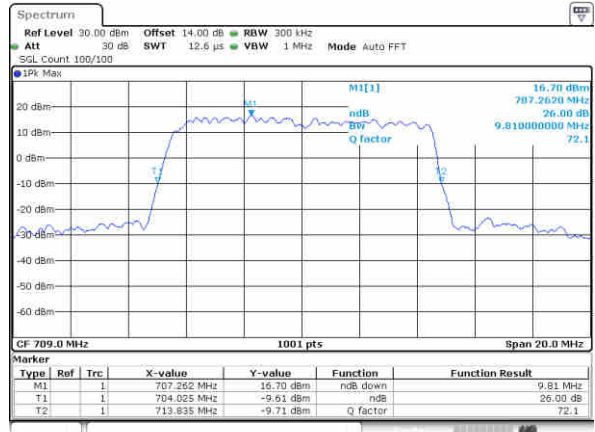

Lowest Channel / 10MHz / 16QAM

Date: 23_DEC.2017 16:54:20