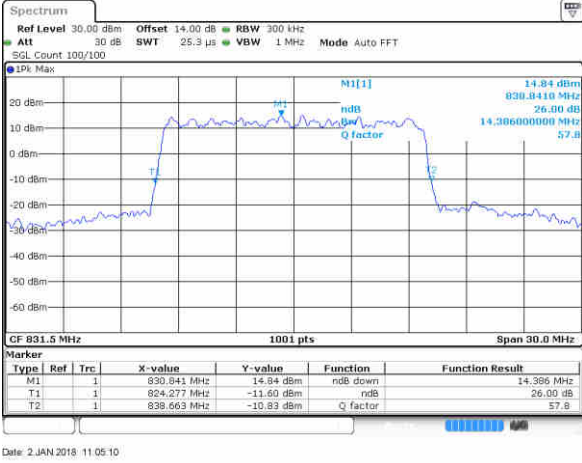

Middle Channel / 10MHz / 64QAM

Date: 2, JAN 2018 11:00:25

Highest Channel / 5MHz / 64QAM

Date: 2, JAN 2018 10:53:22

Highest Channel / 10MHz / 64QAM

Date: 2, JAN 2018 11:01:39

LTE Band 26

Lowest Channel / 15MHz / 64QAM