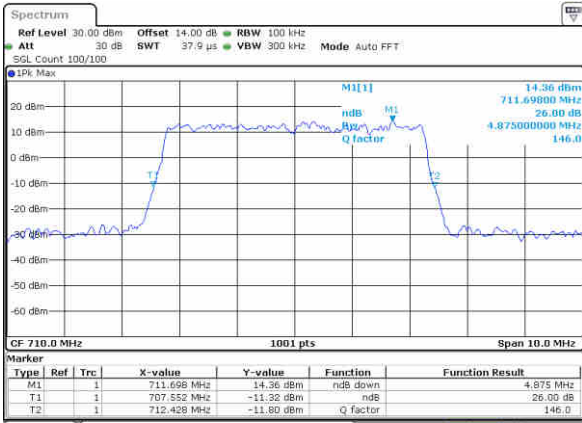

Highest Channel / 10MHz / 16QAM

Date: 23_DEC.2017 17:04:03

LTE Band 17

Lowest Channel / 5MHz / 64QAM

Date: 29 DEC 2017 15:37:23

Lowest Channel / 10MHz / 64QAM

Date: 29 DEC 2017 15:45:40

Middle Channel / 5MHz / 64QAM

Date: 29 DEC 2017 15:40:54

Middle Channel / 10MHz / 64QAM

Date: 29 DEC 2017 15:49:11

Highest Channel / 5MHz / 64QAM

Date: 29 DEC 2017 15:42:08

Highest Channel / 10MHz / 64QAM

Date: 29 DEC 2017 15:50:25

LTE Band 25