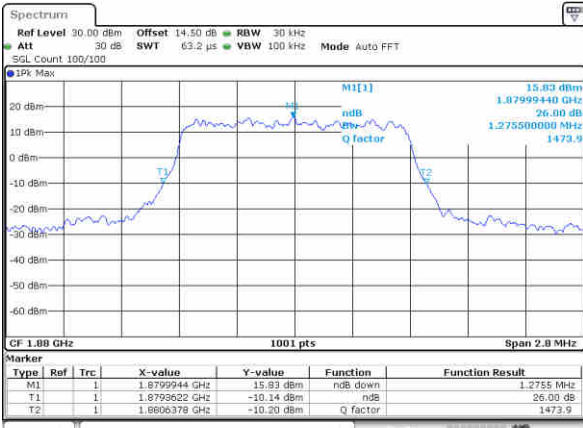

Date: 29 DEC 2017 15:40:54

Middle Channel / 10MHz / 64QAM

Date: 29 DEC 2017 15:49:11

Highest Channel / 5MHz / 64QAM

Date: 29 DEC 2017 15:42:08

Highest Channel / 10MHz / 64QAM

Date: 29 DEC 2017 15:50:25

LTE Band 25

Lowest Channel / 1.4MHz / QPSK

Date: 25, Dec, 2017 20:13:13

Lowest Channel / 1.4MHz / 16QAM

Date: 25, Dec, 2017 20:13:23

Middle Channel / 1.4MHz / QPSK

Date: 25, Dec, 2017 20:15:45

Middle Channel / 1.4MHz / 16QAM

Date: 25, Dec, 2017 20:15:55

Highest Channel / 1.4MHz / QPSK

Date: 25, Dec, 2017 20:18:18

Highest Channel / 1.4MHz / 16QAM

Date: 25, Dec, 2017 20:18:28

LTE Band 25

Lowest Channel / 3MHz / QPSK

Date: 25, Dec, 2017 20:25:27