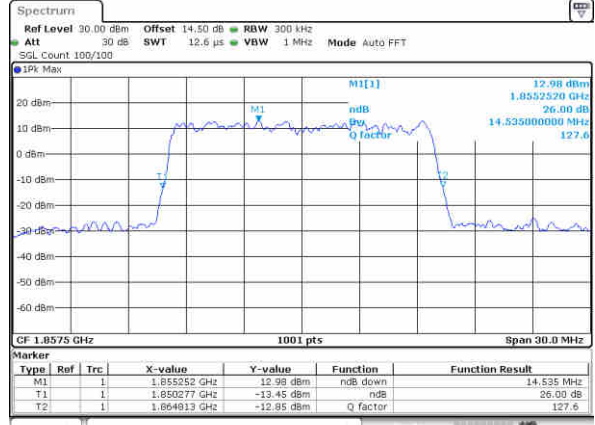

Lowest Channel / 15MHz / 16QAM

Date: 25, Dec, 2017 21:51:19