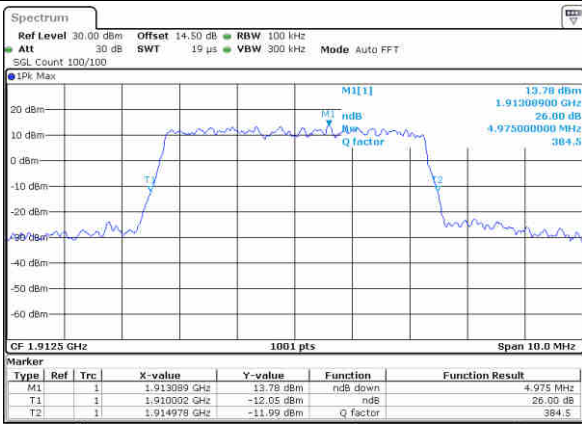

Date: 29_DEC.2017 18:56:39

Lowest Channel / 10MHz / 64QAM

Date: 29_DEC.2017 19:02:44

Middle Channel / 5MHz / 64QAM

Date: 29_DEC.2017 18:57:59

Middle Channel / 10MHz / 64QAM

Date: 29_DEC.2017 19:03:59

Highest Channel / 5MHz / 64QAM