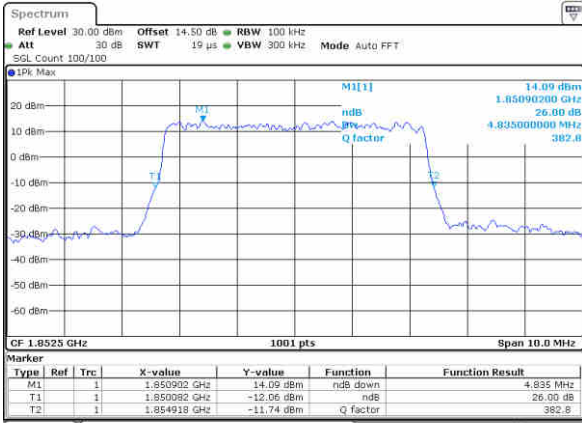

Middle Channel / 3MHz / 64QAM

Date: 29_DEC.2017 17:27:57

Highest Channel / 1.4MHz / 64QAM

Date: 29_DEC.2017 17:23:08

Highest Channel / 3MHz / 64QAM

Date: 29_DEC.2017 17:29:12

LTE Band 25

Lowest Channel / 5MHz / 64QAM

Date: 29_DEC.2017 18:56:39

Lowest Channel / 10MHz / 64QAM

Date: 29_DEC.2017 19:02:44

Middle Channel / 5MHz / 64QAM

Date: 29_DEC.2017 18:57:59

Middle Channel / 10MHz / 64QAM

Date: 29_DEC.2017 19:03:59

Highest Channel / 5MHz / 64QAM