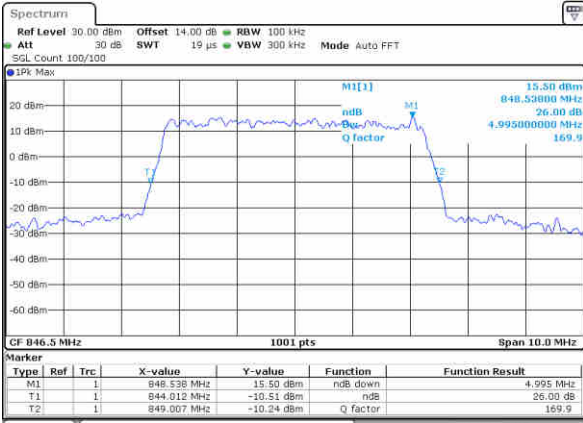

Date: 27, Dec, 2017 15:18:04

Highest Channel / 3MHz / 16QAM

Date: 27, Dec, 2017 15:18:15

LTE Band 26

Lowest Channel / 5MHz / QPSK

Date: 27, Dec, 2017 15:25:13

Lowest Channel / 5MHz / 16QAM

Date: 27, Dec, 2017 15:25:13

Middle Channel / 5MHz / QPSK

Date: 27, Dec, 2017 15:25:22

Middle Channel / 5MHz / 16QAM

Date: 27, Dec, 2017 15:25:22

Highest Channel / 5MHz / QPSK

Date: 27, Dec, 2017 15:24:55

Highest Channel / 5MHz / 16QAM

Date: 27, Dec, 2017 15:25:05

LTE Band 26

Lowest Channel / 10MHz / QPSK

Date: 27, Dec, 2017 15:42:04

Lowest Channel / 10MHz / 16QAM

Date: 27, Dec, 2017 15:42:14

Middle Channel / 10MHz / QPSK

Date: 27, Dec, 2017 15:49:12