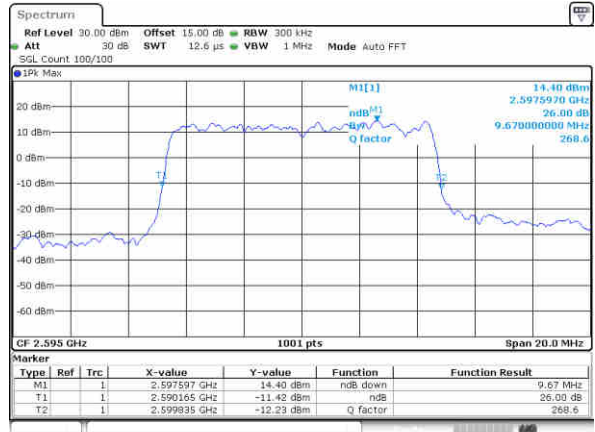

LTE Band 38

Lowest Channel / 10MHz / QPSK

Date: 29_Dec.2017 09:10:28

Lowest Channel / 10MHz / 16QAM

Date: 29_Dec.2017 09:10:38

Middle Channel / 10MHz / QPSK

Date: 29_Dec.2017 09:17:39

Middle Channel / 10MHz / 16QAM

Date: 29_Dec.2017 09:17:50

Highest Channel / 10MHz / QPSK

Date: 29_Dec.2017 09:19:13

Highest Channel / 10MHz / 16QAM

Date: 29_Dec.2017 09:19:23

LTE Band 38

Lowest Channel / 15MHz / QPSK

Date: 29_Dec,2017 09:17:24