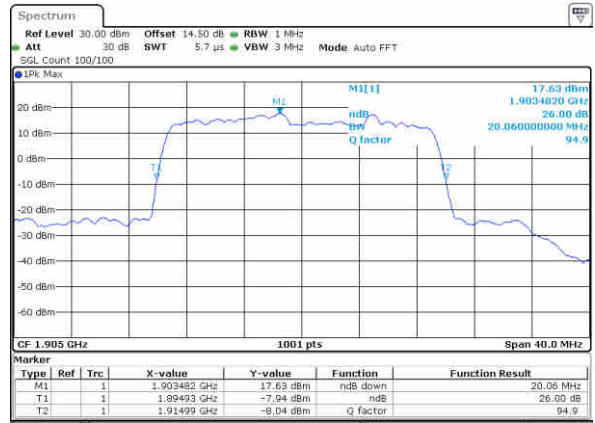

Date: 29_DEC.2017 18:59:11

Highest Channel / 10MHz / 64QAM

Date: 29_DEC.2017 19:05:15

LTE Band 25

Lowest Channel / 15MHz / 64QAM

Date: 29_DEC.2017 19:10:49

Lowest Channel / 20MHz / 64QAM

Date: 29_DEC.2017 19:11:53

Middle Channel / 15MHz / 64QAM

Date: 29_DEC.2017 19:11:04

Middle Channel / 20MHz / 64QAM

Date: 29_DEC.2017 19:11:09

Highest Channel / 15MHz / 64QAM

Date: 29_DEC.2017 19:11:20

Highest Channel / 20MHz / 64QAM

Date: 29_DEC.2017 19:11:25

LTE Band 26

Lowest Channel / 1.4MHz / QPSK

Date: 27, Dec, 2017 14:38:53

Lowest Channel / 1.4MHz / 16QAM

Date: 27, Dec, 2017 14:39:43

Middle Channel / 1.4MHz / QPSK

Date: 27, Dec, 2017 14:46:35

Middle Channel / 1.4MHz / 16QAM

Date: 27, Dec, 2017 14:46:45

Highest Channel / 1.4MHz / QPSK

Date: 27, Dec, 2017 14:49:09

Highest Channel / 1.4MHz / 16QAM

Date: 27, Dec, 2017 14:49:19

LTE Band 26

Lowest Channel / 3MHz / QPSK