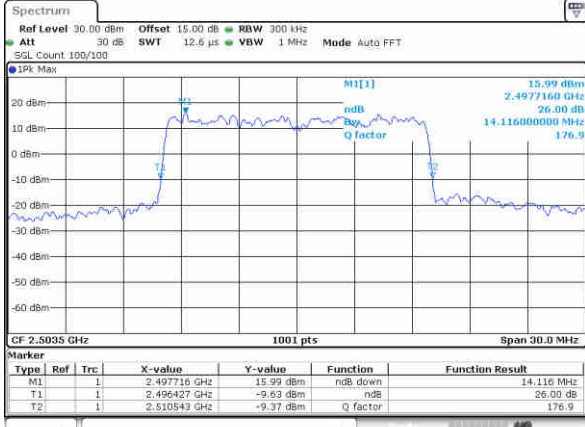

Highest Channel / 10MHz / QPSK

Date: 30, Dec, 2017 09:45:13

Highest Channel / 10MHz / 16QAM

Date: 30, Dec, 2017 09:45:13

LTE Band 41

Lowest Channel / 15MHz / QPSK

Date: 30, Dec, 2017 09:45:53

Lowest Channel / 15MHz / 16QAM