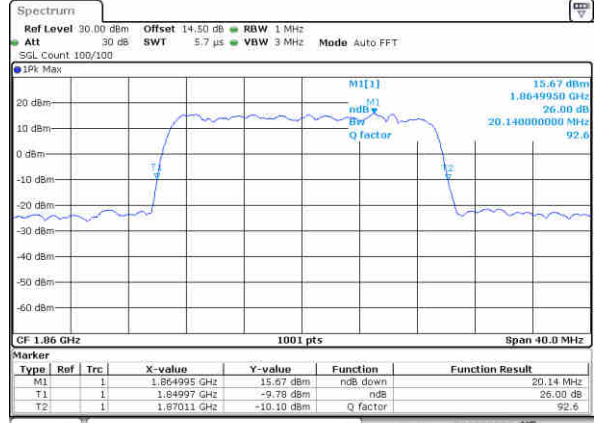

Date: 25, Dec, 2017 21:56:13

Highest Channel / 15MHz / 16QAM

Date: 25, Dec, 2017 21:56:23

LTE Band 25

Lowest Channel / 20MHz / QPSK

Date: 25, Dec, 2017 22:03:22

Lowest Channel / 20MHz / 16QAM

Date: 25, Dec, 2017 22:03:32

Middle Channel / 20MHz / QPSK

Date: 25, Dec, 2017 22:05:54

Middle Channel / 20MHz / 16QAM

Date: 25, Dec, 2017 22:06:04

Highest Channel / 20MHz / QPSK

Date: 25, Dec, 2017 22:08:27

Highest Channel / 20MHz / 16QAM