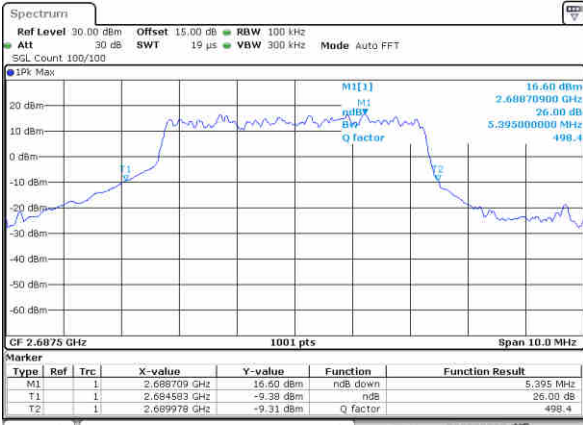

Highest Channel / 5MHz / QPSK

Date: 30, Dec, 2017 09:43:12