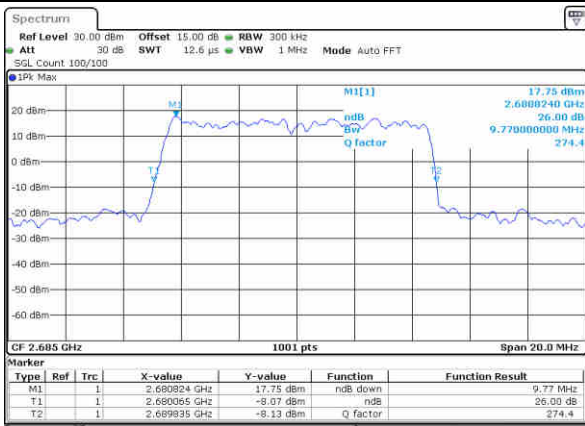

Middle Channel / 5MHz / 16QAM

Date: 30, Dec, 2017 09:42:42

Highest Channel / 5MHz / QPSK

Date: 30, Dec, 2017 09:43:12

Highest Channel / 5MHz / 16QAM

Date: 30, Dec, 2017 09:43:22

LTE Band 41

Lowest Channel / 10MHz / QPSK

Date: 30, Dec, 2017 09:43:52

Lowest Channel / 10MHz / 16QAM

Date: 30, Dec, 2017 09:44:02

Middle Channel / 10MHz / QPSK

Date: 30, Dec, 2017 09:44:12

Middle Channel / 10MHz / 16QAM

Date: 30, Dec, 2017 09:44:12

Highest Channel / 10MHz / QPSK

Date: 30, Dec, 2017 09:45:13

Highest Channel / 10MHz / 16QAM

Date: 30, Dec, 2017 09:45:13

LTE Band 41

Lowest Channel / 15MHz / QPSK

Date: 30, Dec, 2017 09:45:53

Lowest Channel / 15MHz / 16QAM