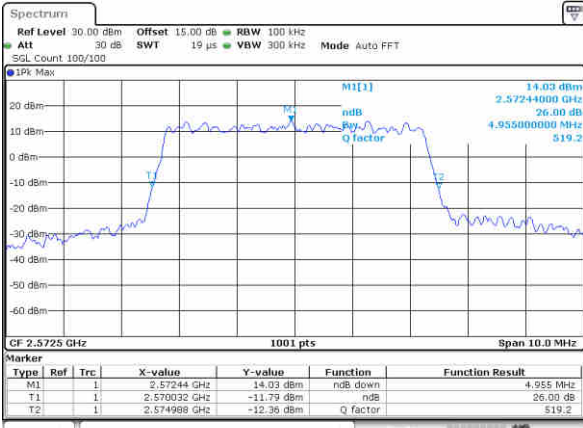

Middle Channel / 10MHz / 64QAM

Date: 2, JAN 2018 11:00:25

Highest Channel / 5MHz / 64QAM

Date: 2, JAN 2018 10:53:22

Highest Channel / 10MHz / 64QAM

Date: 2, JAN 2018 11:01:39

LTE Band 26

Lowest Channel / 15MHz / 64QAM

Middle Channel / 15MHz / 64QAM

Highest Channel / 15MHz / 64QAM

LTE Band 38

Lowest Channel / 5MHz / QPSK

Date: 29, DEC, 2017 07:43:33

Lowest Channel / 5MHz / 16QAM

Date: 29, DEC, 2017 07:43:42

Middle Channel / 5MHz / QPSK