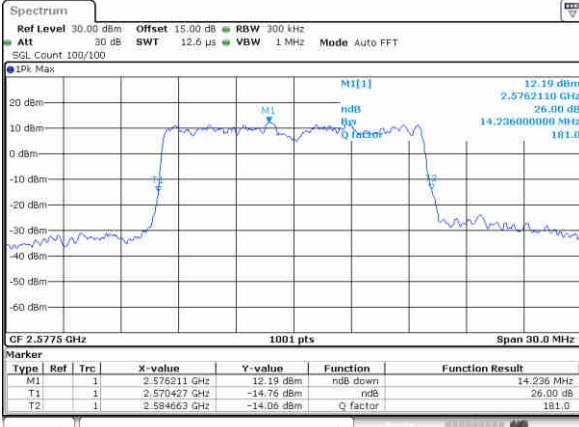

Highest Channel / 5MHz / 64QAM

Date: 29_DEC.2017 12:49:59

Highest Channel / 10MHz / 64QAM

Date: 29_DEC.2017 12:19:11

LTE Band 38

Lowest Channel / 15MHz / 64QAM

Date: 29_DEC.2017 12:51:11

Lowest Channel / 20MHz / 64QAM