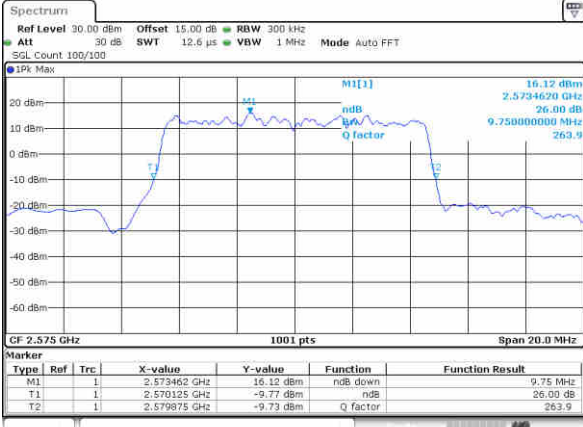

LTE Band 38

Lowest Channel / 10MHz / QPSK

Date: 29_Dec.2017 09:10:28