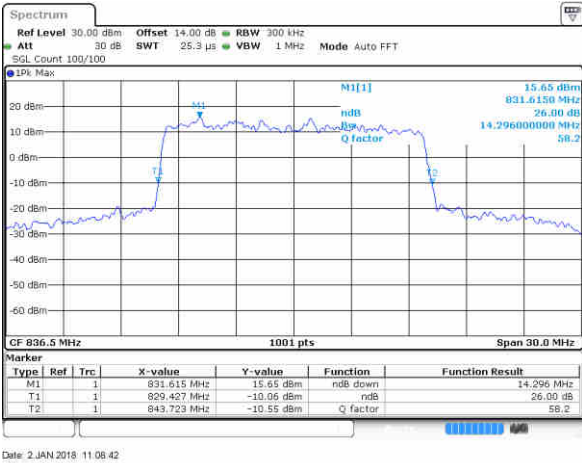

Middle Channel / 10MHz / 64QAM

Date: 2, JAN 2018 11:00:25

Highest Channel / 5MHz / 64QAM

Date: 2, JAN 2018 10:53:22

Highest Channel / 10MHz / 64QAM

Date: 2, JAN 2018 11:01:39

LTE Band 26

Lowest Channel / 15MHz / 64QAM

Middle Channel / 15MHz / 64QAM

Highest Channel / 15MHz / 64QAM

LTE Band 38

Lowest Channel / 5MHz / QPSK

Date: 29, DEC, 2017 07:43:33

Lowest Channel / 5MHz / 16QAM

Date: 29, DEC, 2017 07:43:42

Middle Channel / 5MHz / QPSK