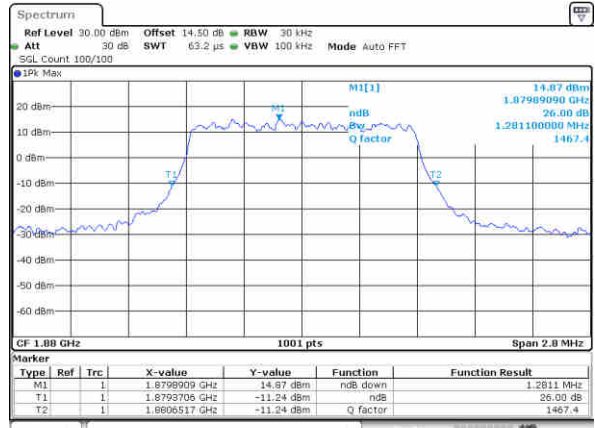

Date: 29 DEC 2017 15:40:54

Middle Channel / 10MHz / 64QAM

Date: 29 DEC 2017 15:49:11

Highest Channel / 5MHz / 64QAM

Date: 29 DEC 2017 15:42:08

Highest Channel / 10MHz / 64QAM

Date: 29 DEC 2017 15:50:25

LTE Band 25

Lowest Channel / 1.4MHz / QPSK

Date: 25, Dec, 2017 20:13:13

Lowest Channel / 1.4MHz / 16QAM

Date: 25, Dec, 2017 20:13:23

Middle Channel / 1.4MHz / QPSK

Date: 25, Dec, 2017 20:15:45

Middle Channel / 1.4MHz / 16QAM

Date: 25, Dec, 2017 20:15:55

Highest Channel / 1.4MHz / QPSK

Date: 25, Dec, 2017 20:18:18

Highest Channel / 1.4MHz / 16QAM

Date: 25, Dec, 2017 20:18:28

LTE Band 25

Lowest Channel / 3MHz / QPSK

Date: 25, Dec, 2017 20:25:27