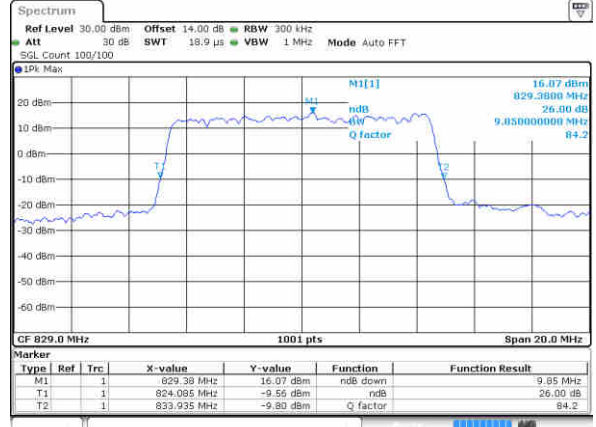

Date: 2 JAN 2018 10:35:03

Middle Channel / 1.4MHz / 64QAM

Date: 4 JAN 2018 13:24:29

Middle Channel / 3MHz / 64QAM

Date: 2 JAN 2018 10:38:35

Highest Channel / 1.4MHz / 64QAM

Date: 4 JAN 2018 13:24:55

Highest Channel / 3MHz / 64QAM

Date: 2 JAN 2018 10:38:48

LTE Band 26

Lowest Channel / 5MHz / 64QAM

Date: 2, JAN 2018 10:43:20

Lowest Channel / 10MHz / 64QAM

Date: 2, JAN 2018 10:56:54

Middle Channel / 5MHz / 64QAM

Date: 2, JAN 2018 10:52:09

Middle Channel / 10MHz / 64QAM

Date: 2, JAN 2018 11:00:25

Highest Channel / 5MHz / 64QAM

Date: 2, JAN 2018 10:53:22

Highest Channel / 10MHz / 64QAM

Date: 2, JAN 2018 11:01:39

LTE Band 26

Lowest Channel / 15MHz / 64QAM