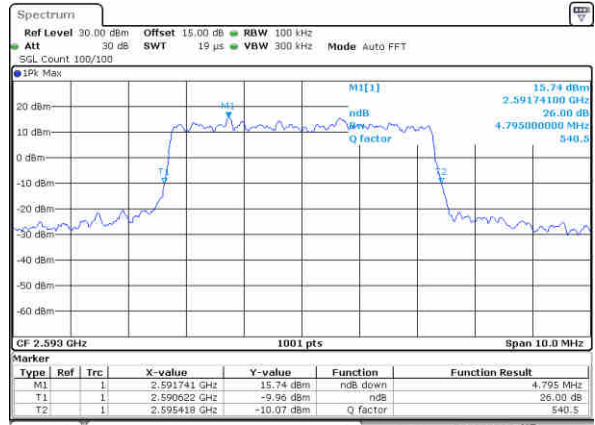

Date: 29_DEC.2017 12:52:52

LTE Band 41

Lowest Channel / 5MHz / QPSK

Date: 30, Dec, 2017 10:43:53

Lowest Channel / 5MHz / 16QAM

Date: 30, Dec, 2017 10:43:32

Middle Channel / 5MHz / QPSK

Date: 30, Dec, 2017 09:42:32

Middle Channel / 5MHz / 16QAM

Date: 30, Dec, 2017 09:42:42

Highest Channel / 5MHz / QPSK

Date: 30, Dec, 2017 09:43:12

Highest Channel / 5MHz / 16QAM

Date: 30, Dec, 2017 09:43:22

LTE Band 41

Lowest Channel / 10MHz / QPSK