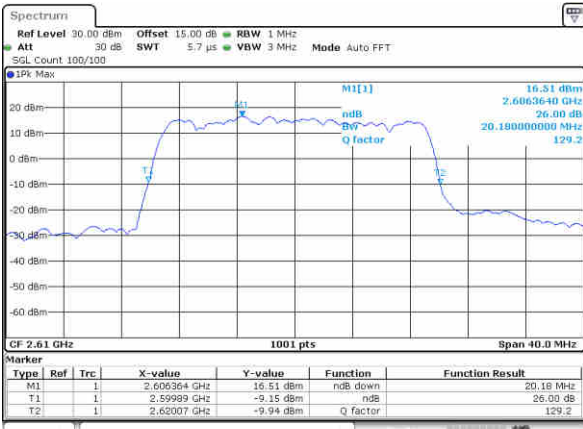

Highest Channel / 15MHz / 16QAM

Date: 29_Dec,2017 09:27:17

LTE Band 38

Lowest Channel / 20MHz / QPSK

Date: 29_Dec.2017 09:34:18

Lowest Channel / 20MHz / 16QAM

Date: 29_Dec.2017 09:34:28

Middle Channel / 20MHz / QPSK

Date: 29_Dec.2017 09:41:28

Middle Channel / 20MHz / 16QAM

Date: 29_Dec.2017 09:41:38

Highest Channel / 20MHz / QPSK

Date: 29_Dec.2017 09:44:01

Highest Channel / 20MHz / 16QAM

Date: 29_Dec.2017 09:44:11

LTE Band 38