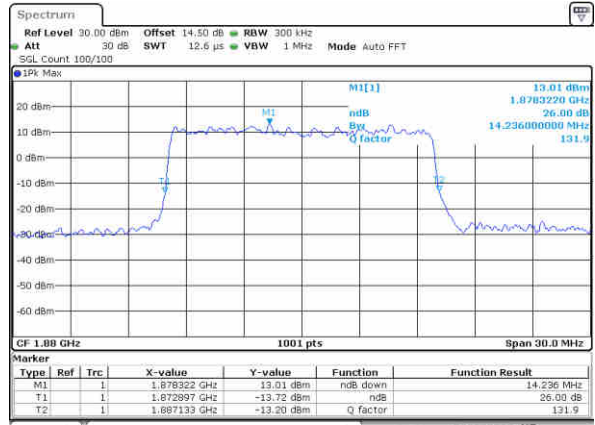

Date: 25, Dec, 2017 21:41:38

Highest Channel / 10MHz / QPSK

Date: 25, Dec, 2017 21:44:00

Highest Channel / 10MHz / 16QAM

Date: 25, Dec, 2017 21:44:10

LTE Band 25

Lowest Channel / 15MHz / QPSK

Date: 25, Dec, 2017 21:51:09

Lowest Channel / 15MHz / 16QAM

Date: 25, Dec, 2017 21:51:19

Middle Channel / 15MHz / QPSK

Date: 25, Dec, 2017 21:53:41

Middle Channel / 15MHz / 16QAM

Date: 25, Dec, 2017 21:53:51

Highest Channel / 15MHz / QPSK

Date: 25, Dec, 2017 21:56:13

Highest Channel / 15MHz / 16QAM

Date: 25, Dec, 2017 21:56:23

LTE Band 25

Lowest Channel / 20MHz / QPSK

Date: 25, Dec, 2017 22:03:22

Lowest Channel / 20MHz / 16QAM

Date: 25, Dec, 2017 22:03:32