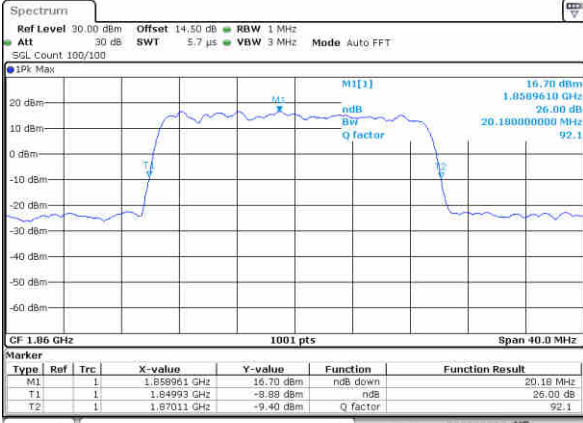

Date: 25, Dec, 2017 21:56:13

Highest Channel / 15MHz / 16QAM

Date: 25, Dec, 2017 21:56:23

LTE Band 25

Lowest Channel / 20MHz / QPSK

Date: 25, Dec, 2017 22:03:22

Lowest Channel / 20MHz / 16QAM

Date: 25, Dec, 2017 22:03:32