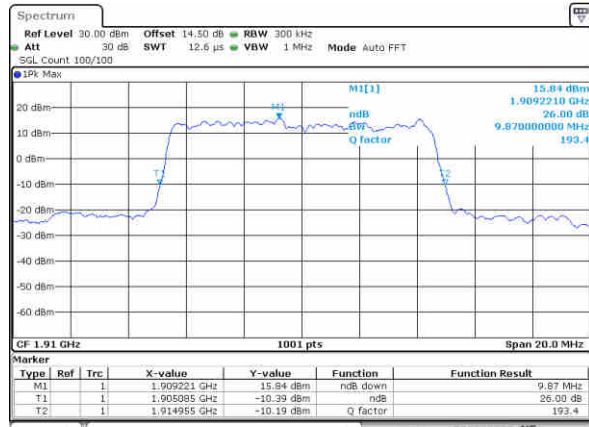

LTE Band 25

Lowest Channel / 10MHz / QPSK

Date: 25, Dec, 2017 21:38:56

Lowest Channel / 10MHz / 16QAM

Date: 25, Dec, 2017 21:39:06

Middle Channel / 10MHz / QPSK

Date: 25, Dec, 2017 21:41:08

Middle Channel / 10MHz / 16QAM

Date: 25, Dec, 2017 21:41:38

Highest Channel / 10MHz / QPSK

Date: 25, Dec, 2017 21:44:00

Highest Channel / 10MHz / 16QAM

Date: 25, Dec, 2017 21:44:10

LTE Band 25

Lowest Channel / 15MHz / QPSK

Date: 25, Dec, 2017 21:51:09