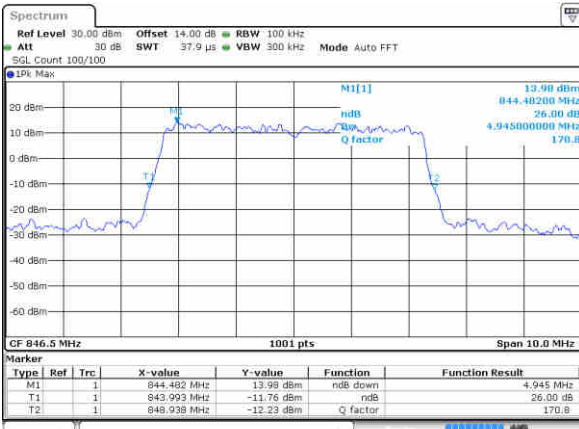

Date: 2 JAN 2018 10:38:48

LTE Band 26

Lowest Channel / 5MHz / 64QAM

Date: 2, JAN 2018 10:43:20

Lowest Channel / 10MHz / 64QAM

Date: 2, JAN 2018 10:56:54

Middle Channel / 5MHz / 64QAM

Date: 2, JAN 2018 10:52:09

Middle Channel / 10MHz / 64QAM

Date: 2, JAN 2018 11:00:25

Highest Channel / 5MHz / 64QAM

Date: 2, JAN 2018 10:53:22

Highest Channel / 10MHz / 64QAM

Date: 2, JAN 2018 11:01:39

LTE Band 26

Lowest Channel / 15MHz / 64QAM