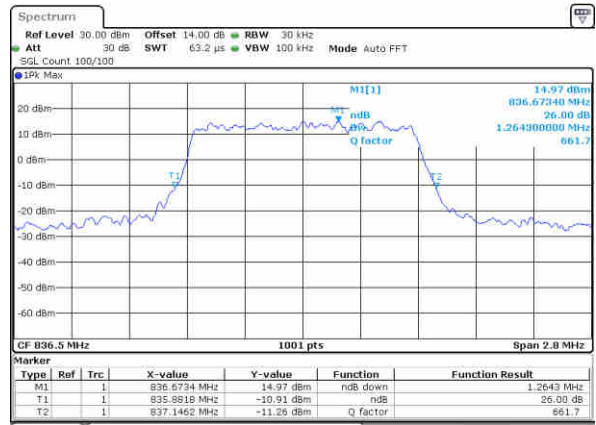

Middle Channel / 15MHz / 64QAM

Date: 29_DEC.2017 19:11:04

Middle Channel / 20MHz / 64QAM

Date: 29_DEC.2017 19:11:09

Highest Channel / 15MHz / 64QAM

Date: 29_DEC.2017 19:11:20

Highest Channel / 20MHz / 64QAM

Date: 29_DEC.2017 19:11:25

LTE Band 26

Lowest Channel / 1.4MHz / QPSK

Date: 27, Dec, 2017 14:38:53

Lowest Channel / 1.4MHz / 16QAM

Date: 27, Dec, 2017 14:39:43

Middle Channel / 1.4MHz / QPSK

Date: 27, Dec, 2017 14:46:35

Middle Channel / 1.4MHz / 16QAM

Date: 27, Dec, 2017 14:46:45

Highest Channel / 1.4MHz / QPSK

Date: 27, Dec, 2017 14:49:09

Highest Channel / 1.4MHz / 16QAM

Date: 27, Dec, 2017 14:49:19

LTE Band 26

Lowest Channel / 3MHz / QPSK