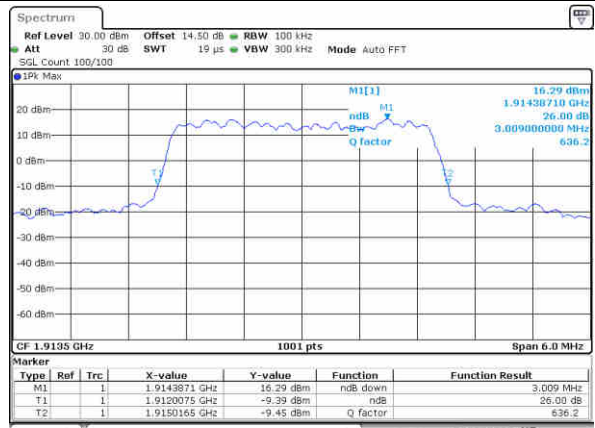

Date: 25, Dec, 2017 20:15:55

Highest Channel / 1.4MHz / QPSK

Date: 25, Dec, 2017 20:18:18

Highest Channel / 1.4MHz / 16QAM

Date: 25, Dec, 2017 20:18:28

LTE Band 25

Lowest Channel / 3MHz / QPSK

Date: 25, Dec, 2017 20:25:27

Lowest Channel / 3MHz / 16QAM

Date: 25, Dec, 2017 20:25:37

Middle Channel / 3MHz / QPSK

Date: 25, Dec, 2017 20:27:59

Middle Channel / 3MHz / 16QAM

Date: 25, Dec, 2017 20:28:09

Highest Channel / 3MHz / QPSK

Date: 25, Dec, 2017 20:30:33

Highest Channel / 3MHz / 16QAM

Date: 25, Dec, 2017 20:30:41

LTE Band 25

Lowest Channel / 5MHz / QPSK

Date: 25, Dec, 2017 21:26:43

Lowest Channel / 5MHz / 16QAM

Date: 25, Dec, 2017 21:26:53

Middle Channel / 5MHz / QPSK