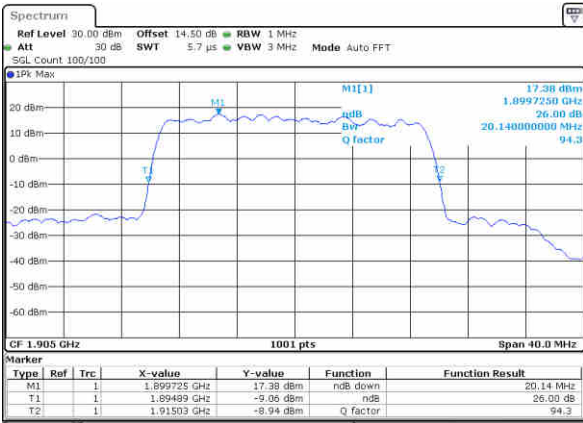

Middle Channel / 20MHz / QPSK

Date: 25, Dec, 2017 22:05:54

Middle Channel / 20MHz / 16QAM

Date: 25, Dec, 2017 22:06:04

Highest Channel / 20MHz / QPSK

Date: 25, Dec, 2017 22:08:27

Highest Channel / 20MHz / 16QAM