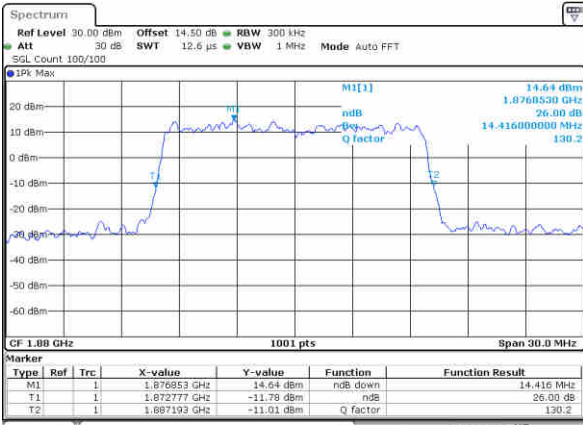

Middle Channel / 15MHz / QPSK

Date: 25, Dec, 2017 21:53:41