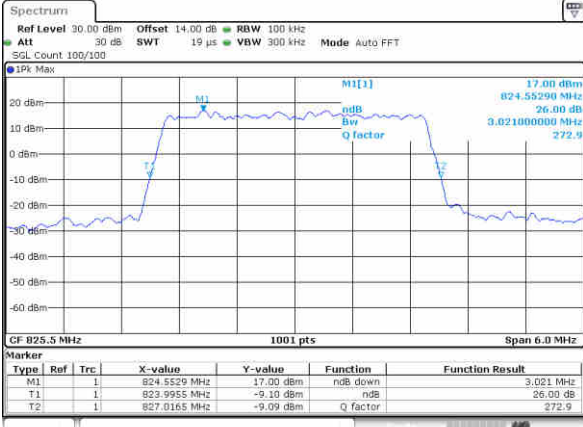

Date: 29_DEC.2017 19:11:25

LTE Band 26

Lowest Channel / 1.4MHz / QPSK

Date: 27, Dec, 2017 14:38:53

Lowest Channel / 1.4MHz / 16QAM

Date: 27, Dec, 2017 14:39:43

Middle Channel / 1.4MHz / QPSK

Date: 27, Dec, 2017 14:46:35

Middle Channel / 1.4MHz / 16QAM

Date: 27, Dec, 2017 14:46:45

Highest Channel / 1.4MHz / QPSK

Date: 27, Dec, 2017 14:49:09

Highest Channel / 1.4MHz / 16QAM

Date: 27, Dec, 2017 14:49:19

LTE Band 26

Lowest Channel / 3MHz / QPSK