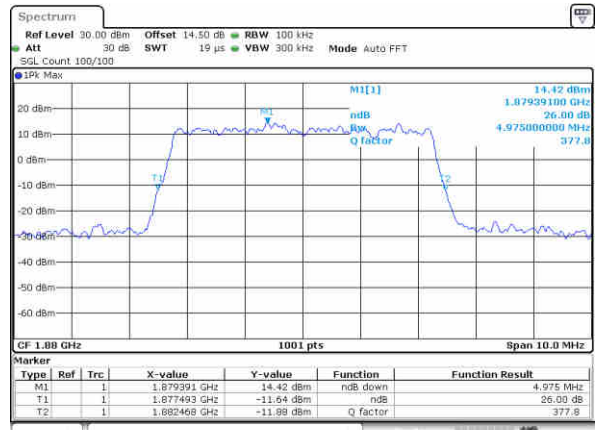

Middle Channel / 5MHz / 16QAM

Date: 25, Dec, 2017 21:29:25