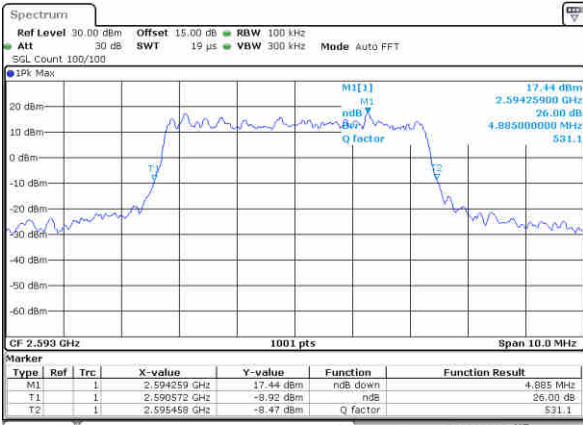

Date: 29_DEC.2017 12:52:52

LTE Band 41

Lowest Channel / 5MHz / QPSK

Date: 30, Dec, 2017 10:43:53

Lowest Channel / 5MHz / 16QAM

Date: 30, Dec, 2017 10:43:32

Middle Channel / 5MHz / QPSK

Date: 30, Dec, 2017 09:42:32