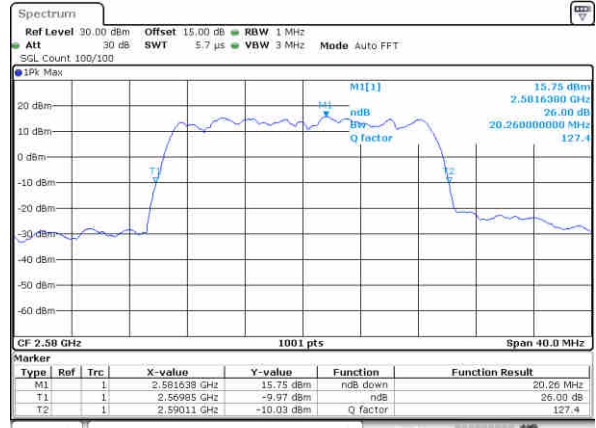

Highest Channel / 15MHz / 16QAM

Date: 29_Dec,2017 09:27:17

LTE Band 38

Lowest Channel / 20MHz / QPSK

Date: 29_Dec.2017 09:34:18

Lowest Channel / 20MHz / 16QAM

Date: 29_Dec.2017 09:34:28

Middle Channel / 20MHz / QPSK

Date: 29_Dec.2017 09:41:28

Middle Channel / 20MHz / 16QAM

Date: 29_Dec.2017 09:41:38

Highest Channel / 20MHz / QPSK

Date: 29_Dec.2017 09:44:01

Highest Channel / 20MHz / 16QAM

Date: 29_Dec.2017 09:44:11

LTE Band 38