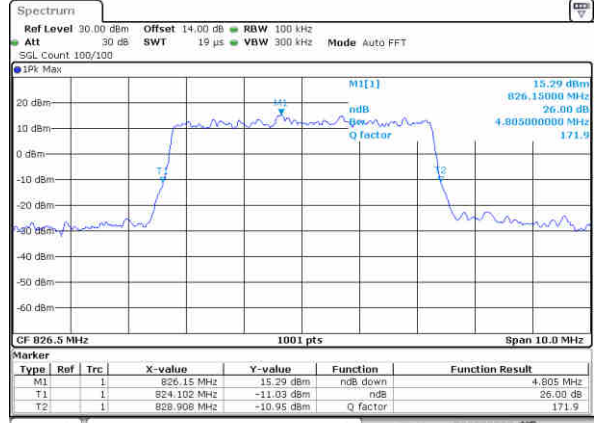

Date: 27, Dec, 2017 15:18:04

Highest Channel / 3MHz / 16QAM

Date: 27, Dec, 2017 15:18:15

LTE Band 26

Lowest Channel / 5MHz / QPSK

Date: 27, Dec, 2017 15:25:13

Lowest Channel / 5MHz / 16QAM

Date: 27, Dec, 2017 15:25:13