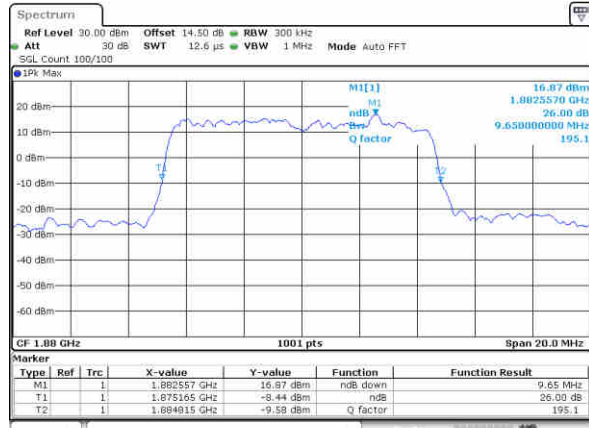

LTE Band 25

Lowest Channel / 10MHz / QPSK

Date: 25, Dec, 2017 21:38:56

Lowest Channel / 10MHz / 16QAM

Date: 25, Dec, 2017 21:39:06

Middle Channel / 10MHz / QPSK

Date: 25, Dec, 2017 21:41:08

Middle Channel / 10MHz / 16QAM

Date: 25, Dec, 2017 21:41:38

Highest Channel / 10MHz / QPSK

Date: 25, Dec, 2017 21:44:00

Highest Channel / 10MHz / 16QAM

Date: 25, Dec, 2017 21:44:10

LTE Band 25

Lowest Channel / 15MHz / QPSK

Date: 25, Dec, 2017 21:51:09