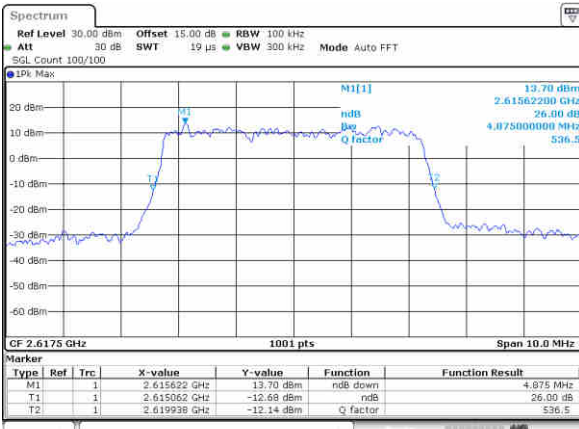

Date: 29_Dec.2017 09:41:28

Middle Channel / 20MHz / 16QAM

Date: 29_Dec.2017 09:41:38

Highest Channel / 20MHz / QPSK

Date: 29_Dec.2017 09:44:01

Highest Channel / 20MHz / 16QAM

Date: 29_Dec.2017 09:44:11

LTE Band 38

Lowest Channel / 5MHz / 64QAM

Date: 29_DEC.2017 12:49:08

Lowest Channel / 10MHz / 64QAM

Date: 29_DEC.2017 12:19:11

Middle Channel / 5MHz / 64QAM

Date: 29_DEC.2017 12:49:29

Middle Channel / 10MHz / 64QAM

Date: 29_DEC.2017 12:19:11

Highest Channel / 5MHz / 64QAM

Date: 29_DEC.2017 12:49:59

Highest Channel / 10MHz / 64QAM

Date: 29_DEC.2017 12:19:11

LTE Band 38

Lowest Channel / 15MHz / 64QAM

Date: 29_DEC.2017 12:51:11

Lowest Channel / 20MHz / 64QAM