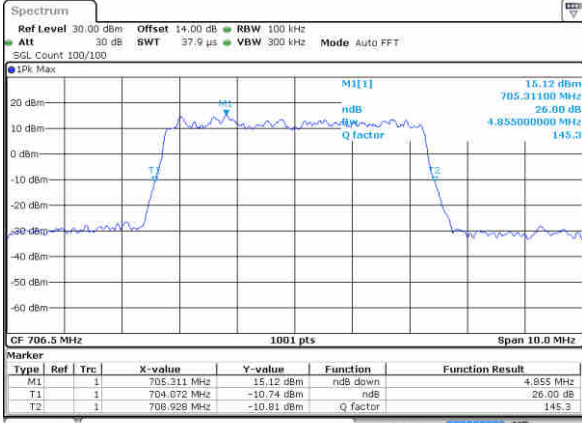

Highest Channel / 10MHz / 16QAM

Date: 23_DEC.2017 17:04:03

LTE Band 17

Lowest Channel / 5MHz / 64QAM

Date: 29 DEC 2017 15:37:23

Lowest Channel / 10MHz / 64QAM

Date: 29 DEC 2017 15:45:40

Middle Channel / 5MHz / 64QAM

Date: 29 DEC 2017 15:40:54

Middle Channel / 10MHz / 64QAM

Date: 29 DEC 2017 15:49:11

Highest Channel / 5MHz / 64QAM

Date: 29 DEC 2017 15:42:08

Highest Channel / 10MHz / 64QAM

Date: 29 DEC 2017 15:50:25

LTE Band 25