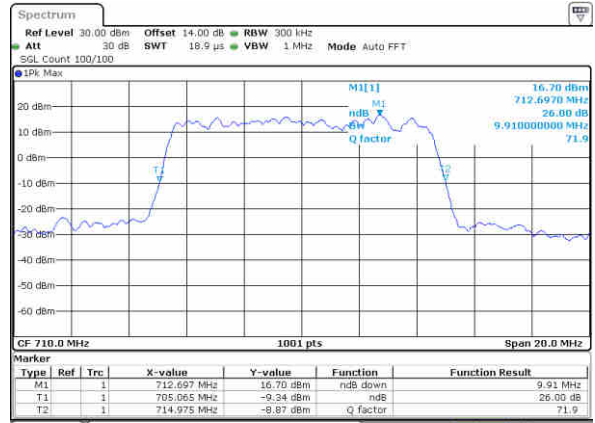

Lowest Channel / 10MHz / 16QAM

Date: 23_DEC.2017 16:54:20

Middle Channel / 10MHz / QPSK

Date: 23_DEC.2017 17:01:21

Middle Channel / 10MHz / 16QAM

Date: 23_DEC.2017 17:01:31

Highest Channel / 10MHz / QPSK

Date: 23_DEC.2017 17:03:53

Highest Channel / 10MHz / 16QAM

Date: 23_DEC.2017 17:04:03

LTE Band 17

Lowest Channel / 5MHz / 64QAM

Date: 29 DEC 2017 15:37:23

Lowest Channel / 10MHz / 64QAM

Date: 29 DEC 2017 15:45:40

Middle Channel / 5MHz / 64QAM

Date: 29 DEC 2017 15:40:54

Middle Channel / 10MHz / 64QAM

Date: 29 DEC 2017 15:49:11

Highest Channel / 5MHz / 64QAM

Date: 29 DEC 2017 15:42:08

Highest Channel / 10MHz / 64QAM

Date: 29 DEC 2017 15:50:25

LTE Band 25