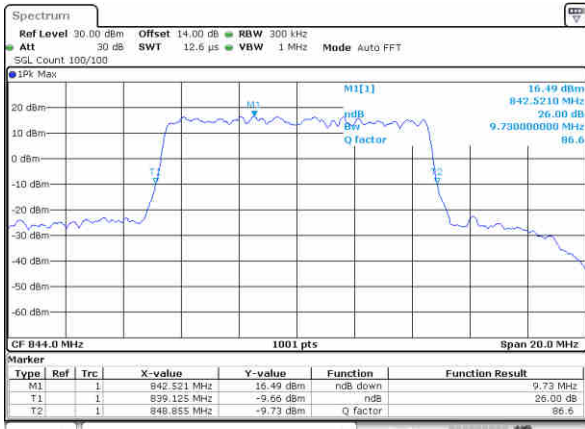

Date: 27, Dec, 2017 15:25:05

LTE Band 26

Lowest Channel / 10MHz / QPSK

Date: 27, Dec, 2017 15:42:04

Lowest Channel / 10MHz / 16QAM

Date: 27, Dec, 2017 15:42:14

Middle Channel / 10MHz / QPSK

Date: 27, Dec, 2017 15:49:12

Middle Channel / 10MHz / 16QAM

Date: 27, Dec, 2017 15:49:23

Highest Channel / 10MHz / QPSK

Date: 27, Dec, 2017 15:51:45

Highest Channel / 10MHz / 16QAM

Date: 27, Dec, 2017 15:51:55

LTE Band 26

Lowest Channel / 15MHz / QPSK