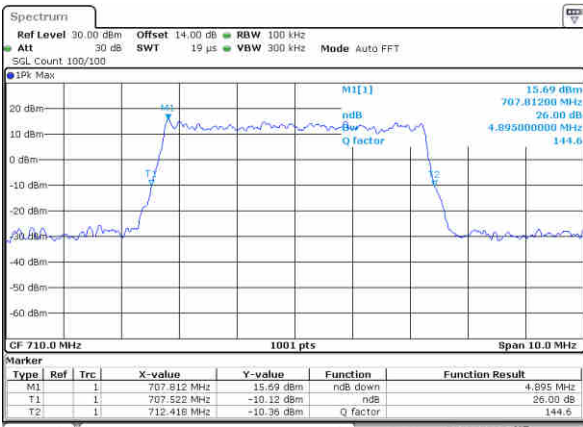

LTE Band 17

Lowest Channel / 5MHz / QPSK

Date: 23, DEC, 2017 16:35:50

Lowest Channel / 5MHz / 16QAM

Date: 23, DEC, 2017 16:36:00

Middle Channel / 5MHz / QPSK

Date: 23, DEC, 2017 16:44:06

Middle Channel / 5MHz / 16QAM

Date: 23, DEC, 2017 16:44:36

Highest Channel / 5MHz / QPSK

Date: 23, DEC, 2017 16:46:59

Highest Channel / 5MHz / 16QAM

Date: 23, DEC, 2017 16:47:09

LTE Band 17

Lowest Channel / 10MHz / QPSK

Date: 23_DEC.2017 16:54:10