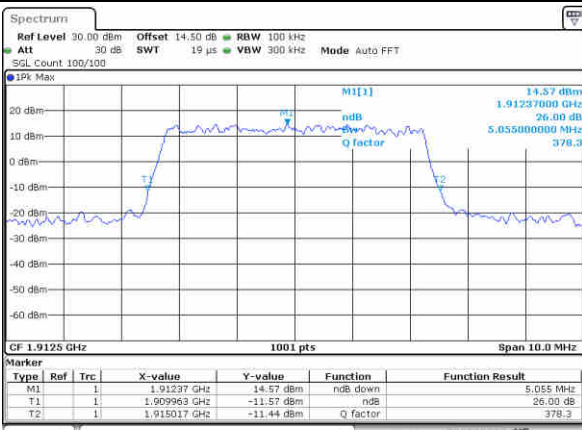

Highest Channel / 5MHz / QPSK

Date: 25, Dec, 2017 21:31:47