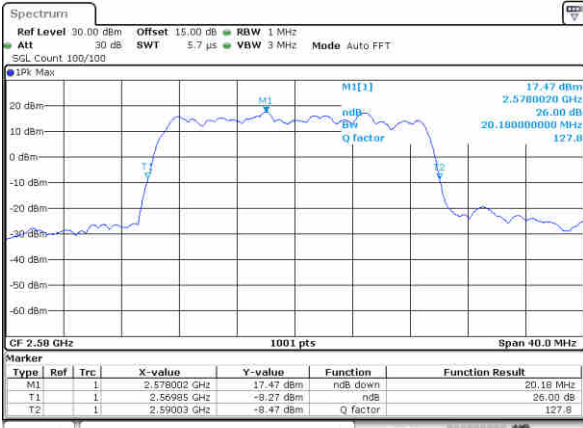

Highest Channel / 15MHz / 16QAM

Date: 29_Dec,2017 09:27:17

LTE Band 38

Lowest Channel / 20MHz / QPSK

Date: 29_Dec.2017 09:34:18

Lowest Channel / 20MHz / 16QAM

Date: 29_Dec.2017 09:34:28

Middle Channel / 20MHz / QPSK

Date: 29_Dec.2017 09:41:28

Middle Channel / 20MHz / 16QAM

Date: 29_Dec.2017 09:41:38

Highest Channel / 20MHz / QPSK

Date: 29_Dec.2017 09:44:01

Highest Channel / 20MHz / 16QAM

Date: 29_Dec.2017 09:44:11

LTE Band 38