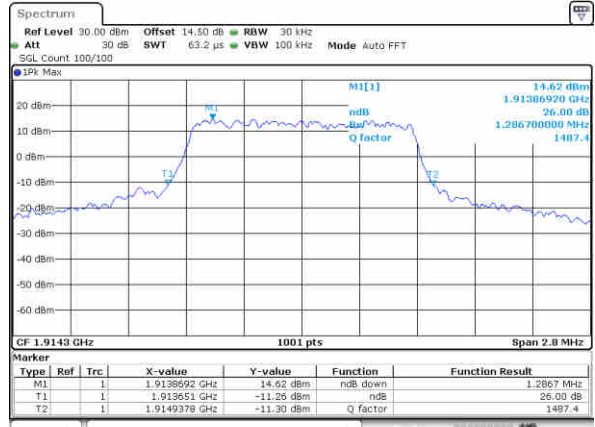

Date: 29 DEC 2017 15:40:54

Middle Channel / 10MHz / 64QAM

Date: 29 DEC 2017 15:49:11

Highest Channel / 5MHz / 64QAM

Date: 29 DEC 2017 15:42:08

Highest Channel / 10MHz / 64QAM

Date: 29 DEC 2017 15:50:25

LTE Band 25

Lowest Channel / 1.4MHz / QPSK

Date: 25, Dec, 2017 20:13:13

Lowest Channel / 1.4MHz / 16QAM

Date: 25, Dec, 2017 20:13:23

Middle Channel / 1.4MHz / QPSK

Date: 25, Dec, 2017 20:15:45

Middle Channel / 1.4MHz / 16QAM

Date: 25, Dec, 2017 20:15:55

Highest Channel / 1.4MHz / QPSK

Date: 25, Dec, 2017 20:18:18

Highest Channel / 1.4MHz / 16QAM

Date: 25, Dec, 2017 20:18:28

LTE Band 25

Lowest Channel / 3MHz / QPSK

Date: 25, Dec, 2017 20:25:27