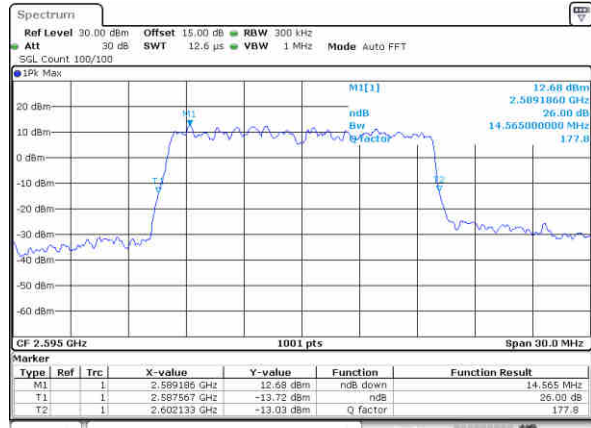

Date: 29_Dec.2017 09:17:50

Highest Channel / 10MHz / QPSK

Date: 29_Dec.2017 09:19:13

Highest Channel / 10MHz / 16QAM

Date: 29_Dec.2017 09:19:23

LTE Band 38

Lowest Channel / 15MHz / QPSK

Date: 29_Dec,2017 09:17:24

Lowest Channel / 15MHz / 16QAM

Date: 29_Dec,2017 09:17:34

Middle Channel / 15MHz / QPSK

Date: 29_Dec,2017 09:24:34

Middle Channel / 15MHz / 16QAM

Date: 29_Dec,2017 09:24:45

Highest Channel / 15MHz / QPSK

Date: 29_Dec,2017 09:27:07

Highest Channel / 15MHz / 16QAM

Date: 29_Dec,2017 09:27:17

LTE Band 38

Lowest Channel / 20MHz / QPSK

Date: 29_Dec.2017 09:34:18

Lowest Channel / 20MHz / 16QAM

Date: 29_Dec.2017 09:34:28

Middle Channel / 20MHz / QPSK