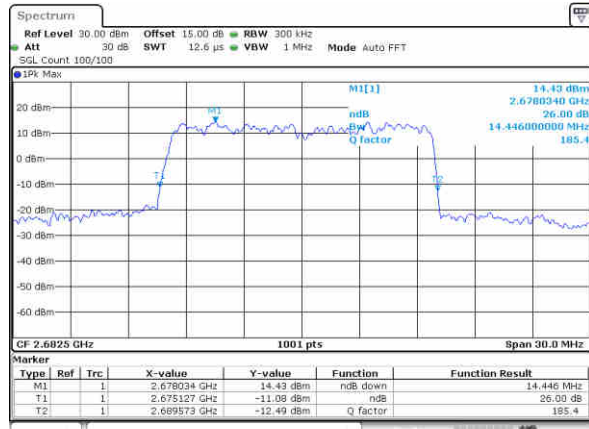

Date: 30, Dec, 2017 09:46:03

Middle Channel / 15MHz / QPSK

Date: 30, Dec, 2017 09:46:34

Middle Channel / 15MHz / 16QAM

Date: 30, Dec, 2017 09:46:44

Highest Channel / 15MHz / QPSK

Date: 30, Dec, 2017 09:47:14

Highest Channel / 15MHz / 16QAM

Date: 30, Dec, 2017 09:47:24