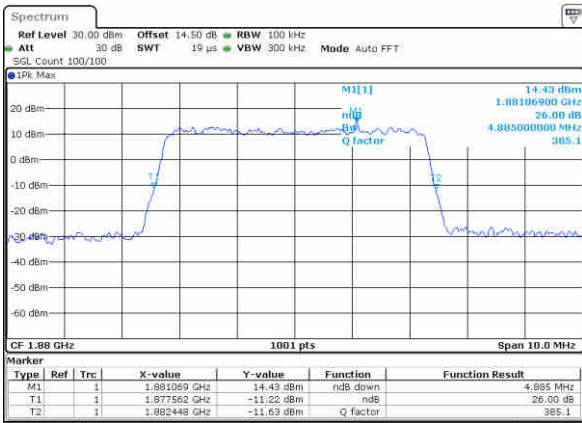

Middle Channel / 3MHz / 64QAM

Date: 29_DEC.2017 17:27:57

Highest Channel / 1.4MHz / 64QAM

Date: 29_DEC.2017 17:23:08

Highest Channel / 3MHz / 64QAM

Date: 29_DEC.2017 17:29:12

LTE Band 25

Lowest Channel / 5MHz / 64QAM

Date: 29_DEC.2017 18:56:39

Lowest Channel / 10MHz / 64QAM

Date: 29_DEC.2017 19:02:44

Middle Channel / 5MHz / 64QAM

Date: 29_DEC.2017 18:57:59

Middle Channel / 10MHz / 64QAM

Date: 29_DEC.2017 19:03:59

Highest Channel / 5MHz / 64QAM