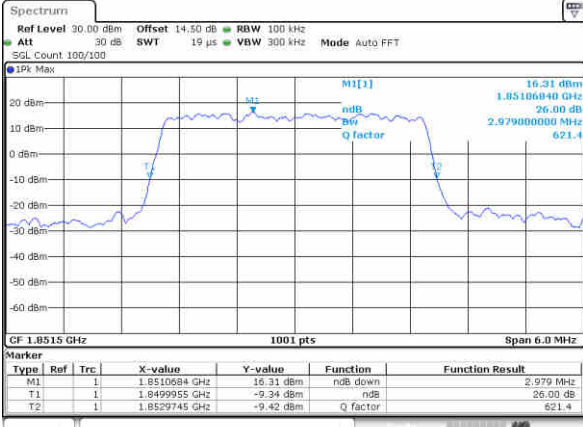

Date: 25, Dec, 2017 20:15:55

Highest Channel / 1.4MHz / QPSK

Date: 25, Dec, 2017 20:18:18

Highest Channel / 1.4MHz / 16QAM

Date: 25, Dec, 2017 20:18:28

LTE Band 25

Lowest Channel / 3MHz / QPSK

Date: 25, Dec, 2017 20:25:27