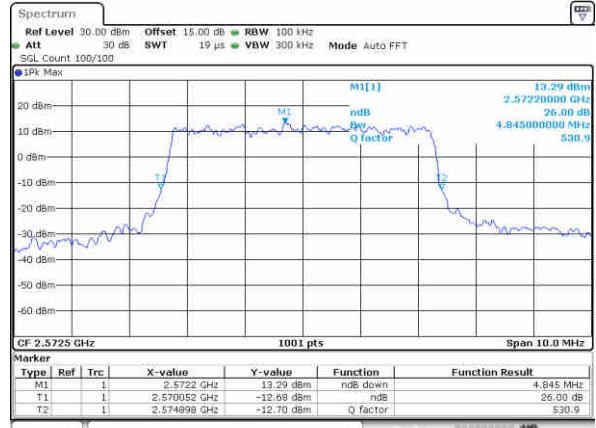

Middle Channel / 10MHz / 64QAM

Date: 2, JAN 2018 11:00:25

Highest Channel / 5MHz / 64QAM

Date: 2, JAN 2018 10:53:22

Highest Channel / 10MHz / 64QAM

Date: 2, JAN 2018 11:01:39

LTE Band 26

Lowest Channel / 15MHz / 64QAM

Middle Channel / 15MHz / 64QAM

Highest Channel / 15MHz / 64QAM

LTE Band 38

Lowest Channel / 5MHz / QPSK

Date: 29, DEC, 2017 07:43:33

Lowest Channel / 5MHz / 16QAM

Date: 29, DEC, 2017 07:43:42

Middle Channel / 5MHz / QPSK

Date: 29, DEC, 2017 07:59:44

Middle Channel / 5MHz / 16QAM

Date: 29, DEC, 2017 07:59:54

Highest Channel / 5MHz / QPSK

Date: 29, DEC, 2017 07:53:17

Highest Channel / 5MHz / 16QAM

Date: 29, DEC, 2017 07:53:28