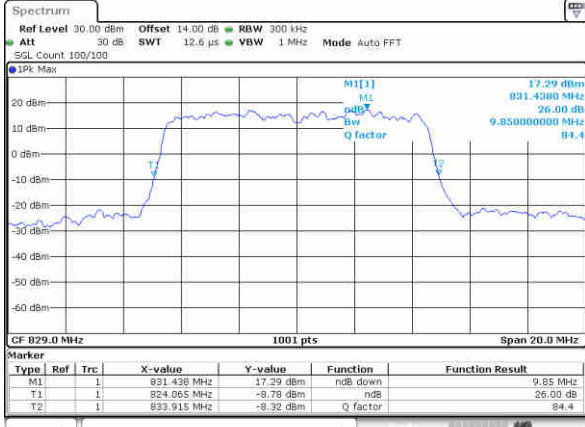

Date: 27, Dec, 2017 15:18:04

Highest Channel / 3MHz / 16QAM

Date: 27, Dec, 2017 15:18:15

LTE Band 26

Lowest Channel / 5MHz / QPSK

Date: 27, Dec, 2017 15:25:13

Lowest Channel / 5MHz / 16QAM

Date: 27, Dec, 2017 15:25:13

Middle Channel / 5MHz / QPSK

Date: 27, Dec, 2017 15:25:22

Middle Channel / 5MHz / 16QAM

Date: 27, Dec, 2017 15:25:22

Highest Channel / 5MHz / QPSK

Date: 27, Dec, 2017 15:24:55

Highest Channel / 5MHz / 16QAM

Date: 27, Dec, 2017 15:25:05

LTE Band 26

Lowest Channel / 10MHz / QPSK

Date: 27, Dec, 2017 15:42:04

Lowest Channel / 10MHz / 16QAM

Date: 27, Dec, 2017 15:42:14

Middle Channel / 10MHz / QPSK

Date: 27, Dec, 2017 15:49:12