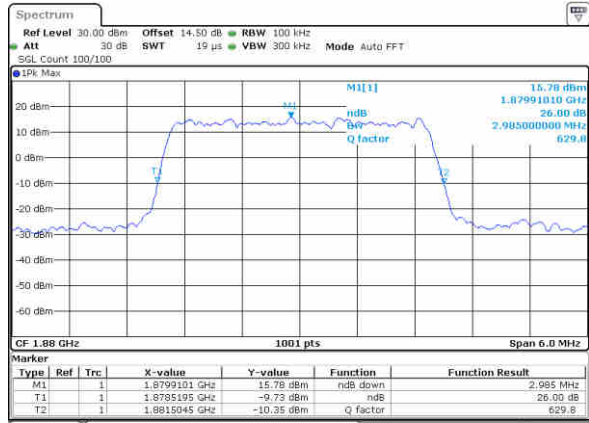

Date: 25, Dec, 2017 22:08:37

LTE Band 25

Lowest Channel / 1.4MHz / 64QAM

Date: 29_DEC.2017 17:20:37

Lowest Channel / 3MHz / 64QAM

Date: 29_DEC.2017 17:26:41

Middle Channel / 1.4MHz / 64QAM

Date: 29_DEC.2017 17:21:52

Middle Channel / 3MHz / 64QAM

Date: 29_DEC.2017 17:27:57

Highest Channel / 1.4MHz / 64QAM

Date: 29_DEC.2017 17:23:08

Highest Channel / 3MHz / 64QAM

Date: 29_DEC.2017 17:29:12

LTE Band 25

Lowest Channel / 5MHz / 64QAM