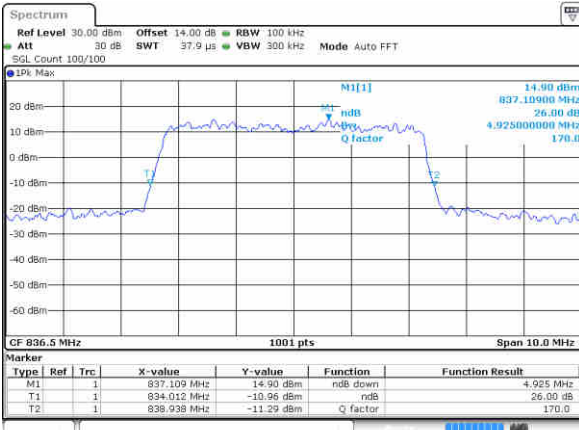

Date: 2 JAN 2018 10:38:48

LTE Band 26

Lowest Channel / 5MHz / 64QAM

Date: 2, JAN 2018 10:43:20

Lowest Channel / 10MHz / 64QAM

Date: 2, JAN 2018 10:56:54

Middle Channel / 5MHz / 64QAM

Date: 2, JAN 2018 10:52:09

Middle Channel / 10MHz / 64QAM

Date: 2, JAN 2018 11:00:25

Highest Channel / 5MHz / 64QAM

Date: 2, JAN 2018 10:53:22

Highest Channel / 10MHz / 64QAM

Date: 2, JAN 2018 11:01:39

LTE Band 26

Lowest Channel / 15MHz / 64QAM