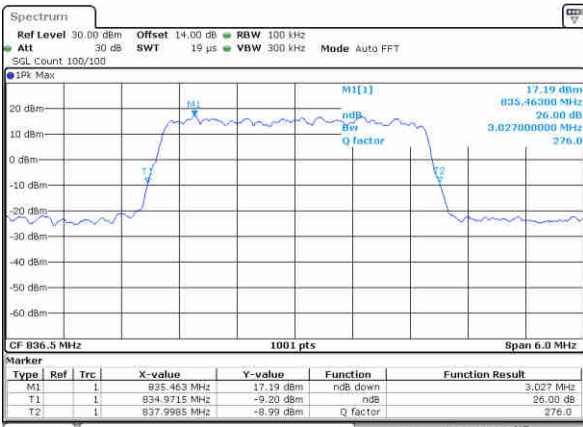

Middle Channel / 3MHz / QPSK

Date: 27, Dec, 2017 15:15:31