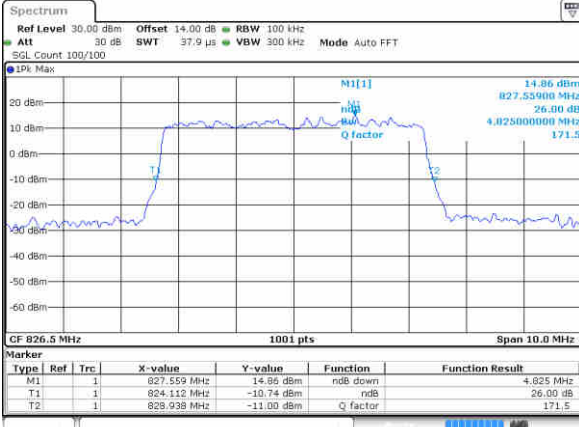

Highest Channel / 15MHz / QPSK

Date: 27, Dec, 2017 16:08:42

Highest Channel / 15MHz / 16QAM

Date: 27, Dec, 2017 16:08:52

LTE Band 26

Lowest Channel / 1.4MHz / 64QAM

Date: 2 JAN 2018 12:45:14

Lowest Channel / 3MHz / 64QAM

Date: 2 JAN 2018 10:35:03

Middle Channel / 1.4MHz / 64QAM

Date: 4 JAN 2018 13:24:29

Middle Channel / 3MHz / 64QAM

Date: 2 JAN 2018 10:38:35

Highest Channel / 1.4MHz / 64QAM

Date: 4 JAN 2018 13:24:55

Highest Channel / 3MHz / 64QAM

Date: 2 JAN 2018 10:38:48

LTE Band 26

Lowest Channel / 5MHz / 64QAM

Date: 2, JAN 2018 10:43:20

Lowest Channel / 10MHz / 64QAM

Date: 2, JAN 2018 10:56:54

Middle Channel / 5MHz / 64QAM

Date: 2, JAN 2018 10:52:09