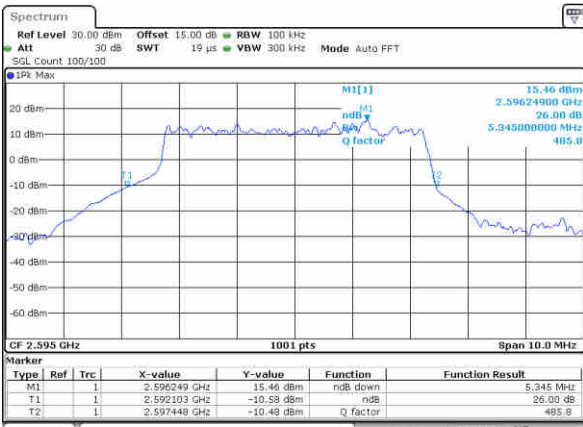

Middle Channel / 10MHz / 64QAM

Date: 2, JAN 2018 11:00:25

Highest Channel / 5MHz / 64QAM

Date: 2, JAN 2018 10:53:22

Highest Channel / 10MHz / 64QAM

Date: 2, JAN 2018 11:01:39

LTE Band 26

Lowest Channel / 15MHz / 64QAM

Middle Channel / 15MHz / 64QAM

Highest Channel / 15MHz / 64QAM

LTE Band 38

Lowest Channel / 5MHz / QPSK

Date: 29, DEC, 2017 07:43:33

Lowest Channel / 5MHz / 16QAM

Date: 29, DEC, 2017 07:43:42

Middle Channel / 5MHz / QPSK

Date: 29, DEC, 2017 07:59:44

Middle Channel / 5MHz / 16QAM

Date: 29, DEC, 2017 07:59:54

Highest Channel / 5MHz / QPSK

Date: 29, DEC, 2017 07:53:17

Highest Channel / 5MHz / 16QAM

Date: 29, DEC, 2017 07:53:28