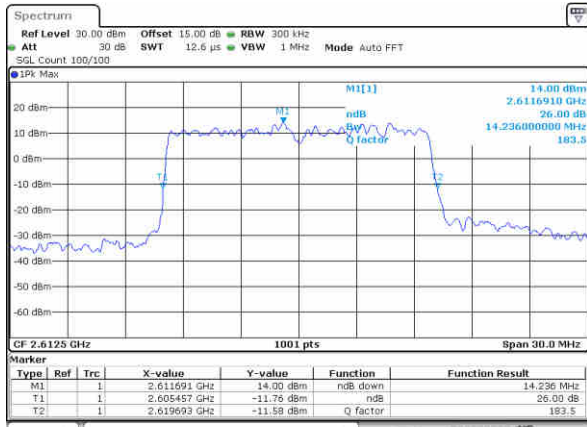

Date: 29_Dec.2017 09:17:50

Highest Channel / 10MHz / QPSK

Date: 29_Dec.2017 09:19:13

Highest Channel / 10MHz / 16QAM

Date: 29_Dec.2017 09:19:23

LTE Band 38

Lowest Channel / 15MHz / QPSK

Date: 29_Dec,2017 09:17:24

Lowest Channel / 15MHz / 16QAM

Date: 29_Dec,2017 09:17:34

Middle Channel / 15MHz / QPSK

Date: 29_Dec,2017 09:24:34

Middle Channel / 15MHz / 16QAM

Date: 29_Dec,2017 09:24:45

Highest Channel / 15MHz / QPSK

Date: 29_Dec,2017 09:27:07

Highest Channel / 15MHz / 16QAM

Date: 29_Dec,2017 09:27:17

LTE Band 38

Lowest Channel / 20MHz / QPSK

Date: 29_Dec.2017 09:34:18

Lowest Channel / 20MHz / 16QAM

Date: 29_Dec.2017 09:34:28

Middle Channel / 20MHz / QPSK