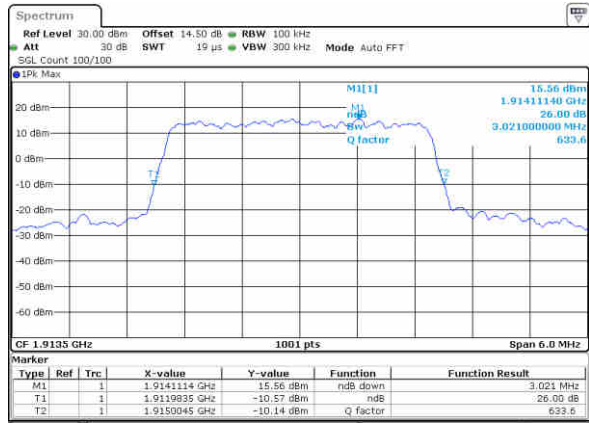

Middle Channel / 3MHz / 64QAM

Date: 29_DEC.2017 17:27:57

Highest Channel / 1.4MHz / 64QAM

Date: 29_DEC.2017 17:23:08

Highest Channel / 3MHz / 64QAM

Date: 29_DEC.2017 17:29:12

LTE Band 25

Lowest Channel / 5MHz / 64QAM

Date: 29_DEC.2017 18:56:39

Lowest Channel / 10MHz / 64QAM

Date: 29_DEC.2017 19:02:44

Middle Channel / 5MHz / 64QAM

Date: 29_DEC.2017 18:57:59

Middle Channel / 10MHz / 64QAM

Date: 29_DEC.2017 19:03:59

Highest Channel / 5MHz / 64QAM