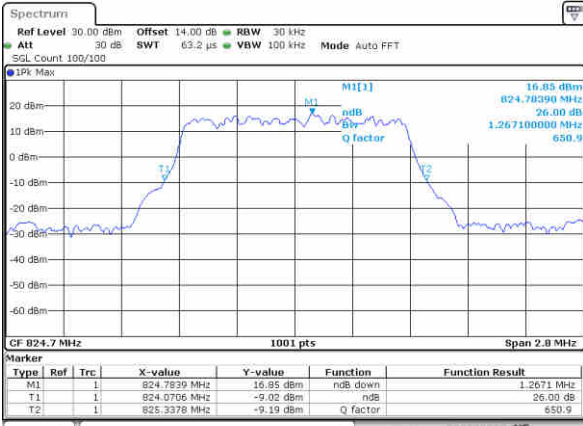

Date: 29_DEC.2017 18:59:11

Highest Channel / 10MHz / 64QAM

Date: 29_DEC.2017 19:05:15

LTE Band 25

Lowest Channel / 15MHz / 64QAM

Date: 29_DEC.2017 19:10:49

Lowest Channel / 20MHz / 64QAM

Date: 29_DEC.2017 19:11:53

Middle Channel / 15MHz / 64QAM

Date: 29_DEC.2017 19:11:04

Middle Channel / 20MHz / 64QAM

Date: 29_DEC.2017 19:11:09

Highest Channel / 15MHz / 64QAM

Date: 29_DEC.2017 19:11:20

Highest Channel / 20MHz / 64QAM

Date: 29_DEC.2017 19:11:25

LTE Band 26

Lowest Channel / 1.4MHz / QPSK

Date: 27, Dec, 2017 14:38:53

Lowest Channel / 1.4MHz / 16QAM

Date: 27, Dec, 2017 14:39:43

Middle Channel / 1.4MHz / QPSK

Date: 27, Dec, 2017 14:46:35