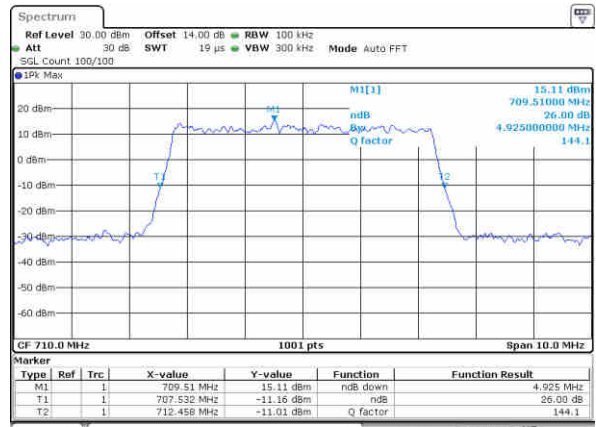

LTE Band 17

Lowest Channel / 5MHz / QPSK

Date: 23, DEC, 2017 16:35:50

Lowest Channel / 5MHz / 16QAM

Date: 23, DEC, 2017 16:36:00

Middle Channel / 5MHz / QPSK

Date: 23, DEC, 2017 16:44:06

Middle Channel / 5MHz / 16QAM

Date: 23, DEC, 2017 16:44:36

Highest Channel / 5MHz / QPSK

Date: 23, DEC, 2017 16:46:59

Highest Channel / 5MHz / 16QAM

Date: 23, DEC, 2017 16:47:09

LTE Band 17

Lowest Channel / 10MHz / QPSK

Date: 23_DEC.2017 16:54:10