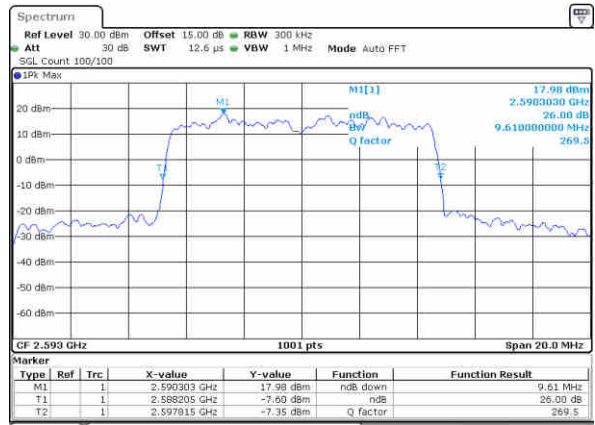

Middle Channel / 5MHz / 16QAM

Date: 30, Dec, 2017 09:42:42

Highest Channel / 5MHz / QPSK

Date: 30, Dec, 2017 09:43:12

Highest Channel / 5MHz / 16QAM

Date: 30, Dec, 2017 09:43:22

LTE Band 41

Lowest Channel / 10MHz / QPSK

Date: 30, Dec, 2017 09:43:52

Lowest Channel / 10MHz / 16QAM

Date: 30, Dec, 2017 09:44:02

Middle Channel / 10MHz / QPSK

Date: 30, Dec, 2017 09:44:12

Middle Channel / 10MHz / 16QAM

Date: 30, Dec, 2017 09:44:12

Highest Channel / 10MHz / QPSK

Date: 30, Dec, 2017 09:45:13

Highest Channel / 10MHz / 16QAM

Date: 30, Dec, 2017 09:45:13

LTE Band 41

Lowest Channel / 15MHz / QPSK

Date: 30, Dec, 2017 09:45:53

Lowest Channel / 15MHz / 16QAM