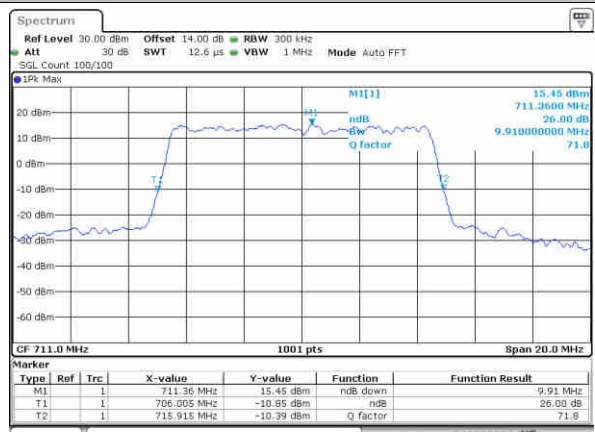

Date: 23, DEC, 2017 16:44:36

Highest Channel / 5MHz / QPSK

Date: 23, DEC, 2017 16:46:59

Highest Channel / 5MHz / 16QAM

Date: 23, DEC, 2017 16:47:09

LTE Band 17

Lowest Channel / 10MHz / QPSK

Date: 23_DEC.2017 16:54:10

Lowest Channel / 10MHz / 16QAM

Date: 23_DEC.2017 16:54:20

Middle Channel / 10MHz / QPSK

Date: 23_DEC.2017 17:01:21

Middle Channel / 10MHz / 16QAM

Date: 23_DEC.2017 17:01:31

Highest Channel / 10MHz / QPSK

Date: 23_DEC.2017 17:03:53

Highest Channel / 10MHz / 16QAM

Date: 23_DEC.2017 17:04:03

LTE Band 17

Lowest Channel / 5MHz / 64QAM

Date: 29 DEC 2017 15:37:23

Lowest Channel / 10MHz / 64QAM

Date: 29 DEC 2017 15:45:40

Middle Channel / 5MHz / 64QAM