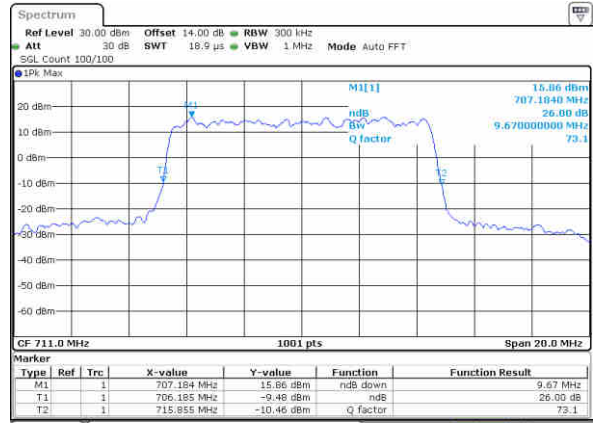

Highest Channel / 10MHz / 16QAM

Date: 23_DEC.2017 17:04:03

LTE Band 17

Lowest Channel / 5MHz / 64QAM

Date: 29 DEC 2017 15:37:23

Lowest Channel / 10MHz / 64QAM

Date: 29 DEC 2017 15:45:40

Middle Channel / 5MHz / 64QAM

Date: 29 DEC 2017 15:40:54

Middle Channel / 10MHz / 64QAM

Date: 29 DEC 2017 15:49:11

Highest Channel / 5MHz / 64QAM

Date: 29 DEC 2017 15:42:08

Highest Channel / 10MHz / 64QAM

Date: 29 DEC 2017 15:50:25

LTE Band 25

Lowest Channel / 1.4MHz / QPSK

Date: 25, Dec, 2017 20:13:13

Lowest Channel / 1.4MHz / 16QAM

Date: 25, Dec, 2017 20:13:23

Middle Channel / 1.4MHz / QPSK

Date: 25, Dec, 2017 20:15:45

Middle Channel / 1.4MHz / 16QAM

Date: 25, Dec, 2017 20:15:55

Highest Channel / 1.4MHz / QPSK

Date: 25, Dec, 2017 20:18:18

Highest Channel / 1.4MHz / 16QAM

Date: 25, Dec, 2017 20:18:28

LTE Band 25

Lowest Channel / 3MHz / QPSK

Date: 25, Dec, 2017 20:25:27