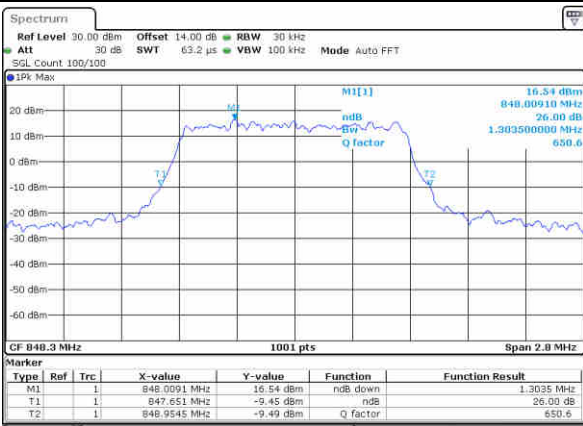

Date: 29_DEC.2017 19:11:25

LTE Band 26

Lowest Channel / 1.4MHz / QPSK

Date: 27, Dec, 2017 14:38:53

Lowest Channel / 1.4MHz / 16QAM

Date: 27, Dec, 2017 14:39:43

Middle Channel / 1.4MHz / QPSK

Date: 27, Dec, 2017 14:46:35

Middle Channel / 1.4MHz / 16QAM

Date: 27, Dec, 2017 14:46:45

Highest Channel / 1.4MHz / QPSK

Date: 27, Dec, 2017 14:49:09

Highest Channel / 1.4MHz / 16QAM

Date: 27, Dec, 2017 14:49:19

LTE Band 26

Lowest Channel / 3MHz / QPSK