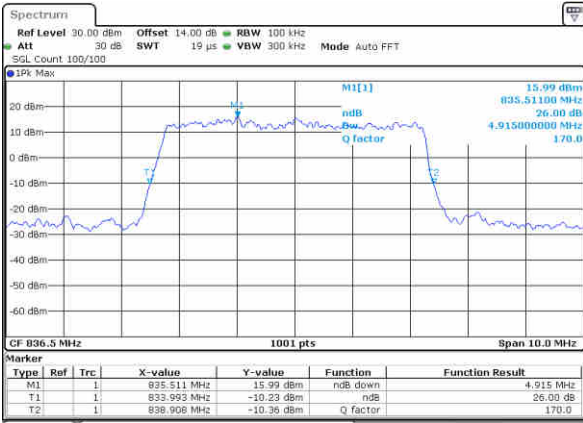

Date: 27, Dec, 2017 15:18:04

Highest Channel / 3MHz / 16QAM

Date: 27, Dec, 2017 15:18:15

LTE Band 26

Lowest Channel / 5MHz / QPSK

Date: 27, Dec, 2017 15:25:13

Lowest Channel / 5MHz / 16QAM

Date: 27, Dec, 2017 15:25:13

Middle Channel / 5MHz / QPSK

Date: 27, Dec, 2017 15:25:22

Middle Channel / 5MHz / 16QAM

Date: 27, Dec, 2017 15:25:22

Highest Channel / 5MHz / QPSK

Date: 27, Dec, 2017 15:24:55

Highest Channel / 5MHz / 16QAM