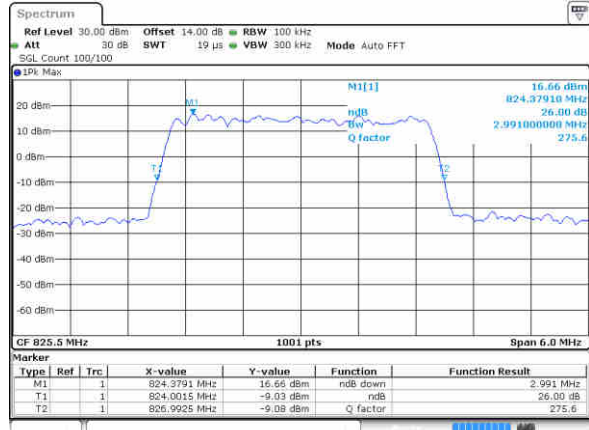

Highest Channel / 15MHz / QPSK

Date: 27, Dec, 2017 16:08:42

Highest Channel / 15MHz / 16QAM

Date: 27, Dec, 2017 16:08:52

LTE Band 26

Lowest Channel / 1.4MHz / 64QAM

Date: 2 JAN 2018 12:45:14

Lowest Channel / 3MHz / 64QAM

Date: 2 JAN 2018 10:35:03

Middle Channel / 1.4MHz / 64QAM

Date: 4 JAN 2018 13:24:29

Middle Channel / 3MHz / 64QAM

Date: 2 JAN 2018 10:38:35

Highest Channel / 1.4MHz / 64QAM

Date: 4 JAN 2018 13:24:55

Highest Channel / 3MHz / 64QAM