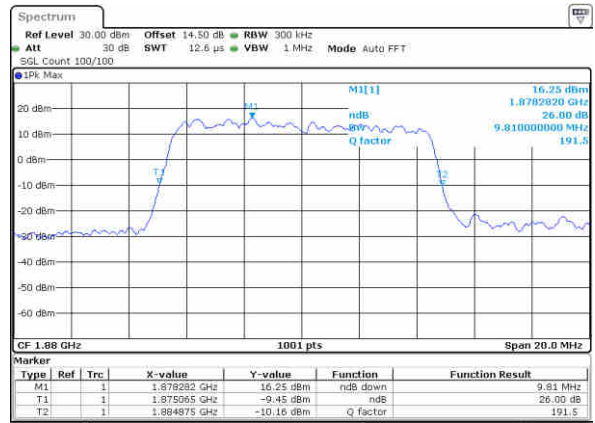

Middle Channel / 3MHz / 64QAM

Date: 29_DEC.2017 17:27:57

Highest Channel / 1.4MHz / 64QAM

Date: 29_DEC.2017 17:23:08

Highest Channel / 3MHz / 64QAM

Date: 29_DEC.2017 17:29:12

LTE Band 25

Lowest Channel / 5MHz / 64QAM

Date: 29_DEC.2017 18:56:39

Lowest Channel / 10MHz / 64QAM

Date: 29_DEC.2017 19:02:44

Middle Channel / 5MHz / 64QAM

Date: 29_DEC.2017 18:57:59

Middle Channel / 10MHz / 64QAM

Date: 29_DEC.2017 19:03:59

Highest Channel / 5MHz / 64QAM

Date: 29_DEC.2017 18:59:11

Highest Channel / 10MHz / 64QAM

Date: 29_DEC.2017 19:05:15

LTE Band 25

Lowest Channel / 15MHz / 64QAM

Date: 29_DEC.2017 19:10:49

Lowest Channel / 20MHz / 64QAM

Date: 29_DEC.2017 19:11:53