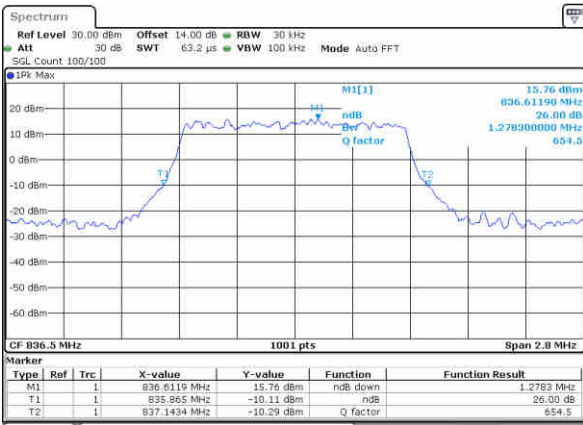

Date: 29_DEC.2017 19:11:25

LTE Band 26

Lowest Channel / 1.4MHz / QPSK

Date: 27, Dec, 2017 14:38:53

Lowest Channel / 1.4MHz / 16QAM

Date: 27, Dec, 2017 14:39:43

Middle Channel / 1.4MHz / QPSK

Date: 27, Dec, 2017 14:46:35

Middle Channel / 1.4MHz / 16QAM

Date: 27, Dec, 2017 14:46:45

Highest Channel / 1.4MHz / QPSK

Date: 27, Dec, 2017 14:49:09

Highest Channel / 1.4MHz / 16QAM

Date: 27, Dec, 2017 14:49:19

LTE Band 26

Lowest Channel / 3MHz / QPSK