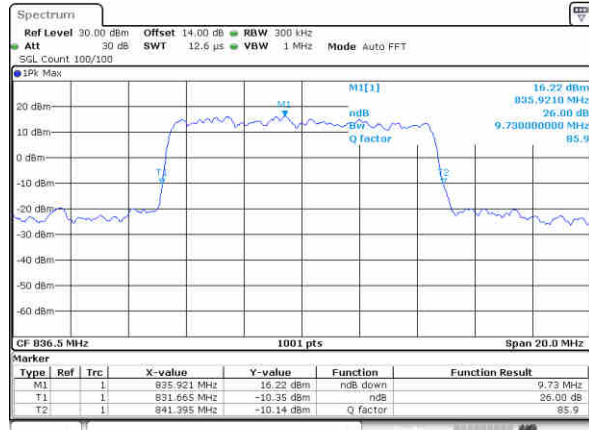

Date: 27, Dec, 2017 15:25:05

LTE Band 26

Lowest Channel / 10MHz / QPSK

Date: 27, Dec, 2017 15:42:04

Lowest Channel / 10MHz / 16QAM

Date: 27, Dec, 2017 15:42:14

Middle Channel / 10MHz / QPSK

Date: 27, Dec, 2017 15:49:12

Middle Channel / 10MHz / 16QAM

Date: 27, Dec, 2017 15:49:23

Highest Channel / 10MHz / QPSK

Date: 27, Dec, 2017 15:51:45

Highest Channel / 10MHz / 16QAM

Date: 27, Dec, 2017 15:51:55

LTE Band 26

Lowest Channel / 15MHz / QPSK