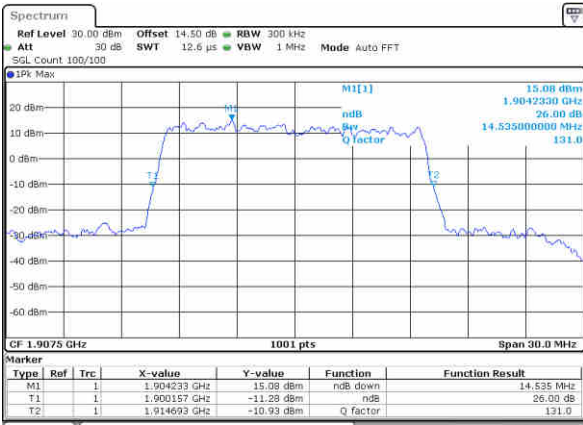

Lowest Channel / 15MHz / 16QAM

Date: 25, Dec, 2017 21:51:19

Middle Channel / 15MHz / QPSK

Date: 25, Dec, 2017 21:53:41

Middle Channel / 15MHz / 16QAM

Date: 25, Dec, 2017 21:53:51

Highest Channel / 15MHz / QPSK

Date: 25, Dec, 2017 21:56:13

Highest Channel / 15MHz / 16QAM

Date: 25, Dec, 2017 21:56:23

LTE Band 25

Lowest Channel / 20MHz / QPSK

Date: 25, Dec, 2017 22:03:22

Lowest Channel / 20MHz / 16QAM

Date: 25, Dec, 2017 22:03:32