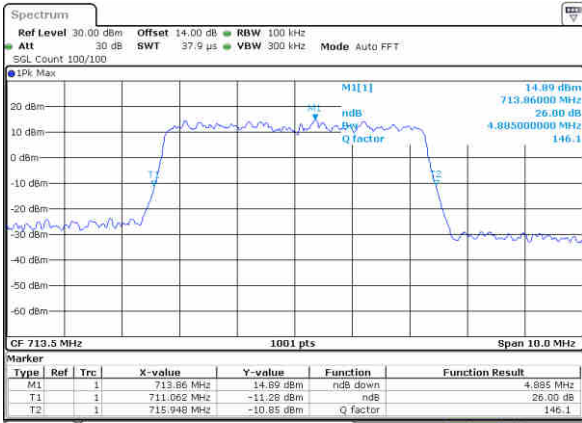

Highest Channel / 10MHz / 16QAM

Date: 23_DEC.2017 17:04:03

LTE Band 17

Lowest Channel / 5MHz / 64QAM

Date: 29 DEC 2017 15:37:23

Lowest Channel / 10MHz / 64QAM

Date: 29 DEC 2017 15:45:40

Middle Channel / 5MHz / 64QAM

Date: 29 DEC 2017 15:40:54

Middle Channel / 10MHz / 64QAM

Date: 29 DEC 2017 15:49:11

Highest Channel / 5MHz / 64QAM

Date: 29 DEC 2017 15:42:08

Highest Channel / 10MHz / 64QAM

Date: 29 DEC 2017 15:50:25

LTE Band 25