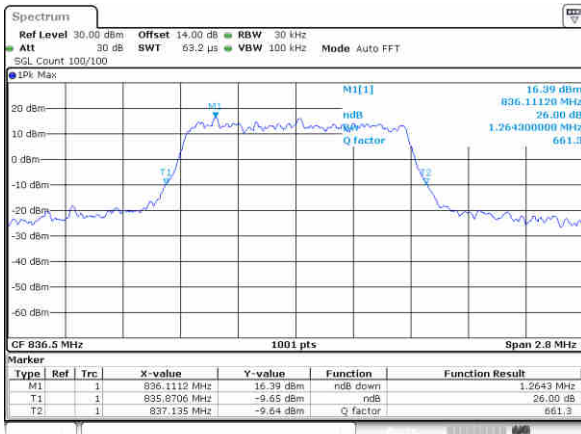

Highest Channel / 15MHz / QPSK

Date: 27, Dec, 2017 16:08:42

Highest Channel / 15MHz / 16QAM

Date: 27, Dec, 2017 16:08:52

LTE Band 26

Lowest Channel / 1.4MHz / 64QAM

Date: 2 JAN 2018 12:45:14

Lowest Channel / 3MHz / 64QAM

Date: 2 JAN 2018 10:35:03

Middle Channel / 1.4MHz / 64QAM

Date: 4 JAN 2018 13:24:29

Middle Channel / 3MHz / 64QAM

Date: 2 JAN 2018 10:38:35

Highest Channel / 1.4MHz / 64QAM

Date: 4 JAN 2018 13:24:55

Highest Channel / 3MHz / 64QAM