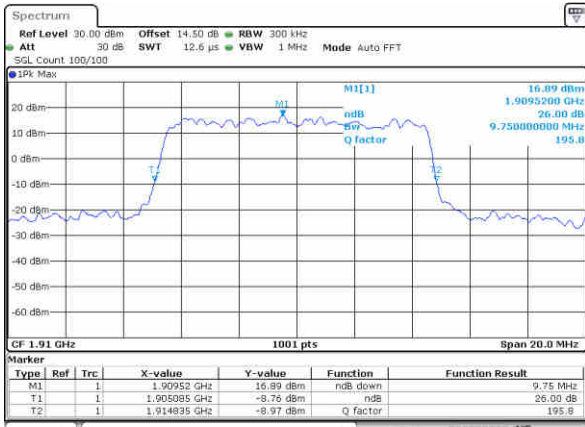

LTE Band 25

Lowest Channel / 10MHz / QPSK

Date: 25, Dec, 2017 21:38:56

Lowest Channel / 10MHz / 16QAM

Date: 25, Dec, 2017 21:39:06

Middle Channel / 10MHz / QPSK

Date: 25, Dec, 2017 21:41:08

Middle Channel / 10MHz / 16QAM

Date: 25, Dec, 2017 21:41:38

Highest Channel / 10MHz / QPSK

Date: 25, Dec, 2017 21:44:00

Highest Channel / 10MHz / 16QAM

Date: 25, Dec, 2017 21:44:10

LTE Band 25

Lowest Channel / 15MHz / QPSK

Date: 25, Dec, 2017 21:51:09