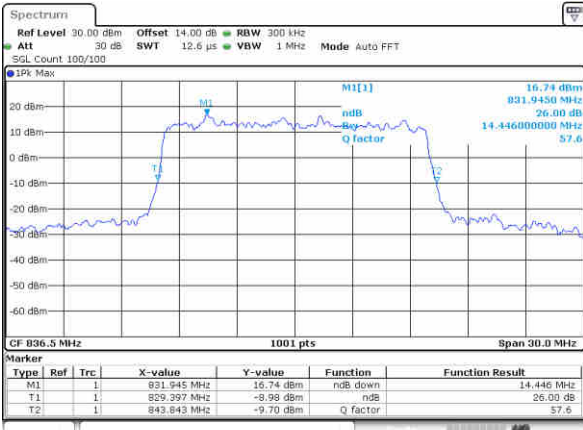

Date: 27, Dec, 2017 15:25:05

LTE Band 26

Lowest Channel / 10MHz / QPSK

Date: 27, Dec, 2017 15:42:04

Lowest Channel / 10MHz / 16QAM

Date: 27, Dec, 2017 15:42:14

Middle Channel / 10MHz / QPSK

Date: 27, Dec, 2017 15:49:12

Middle Channel / 10MHz / 16QAM

Date: 27, Dec, 2017 15:49:23

Highest Channel / 10MHz / QPSK

Date: 27, Dec, 2017 15:51:45

Highest Channel / 10MHz / 16QAM

Date: 27, Dec, 2017 15:51:55

LTE Band 26

Lowest Channel / 15MHz / QPSK

Date: 27, Dec, 2017 15:58:53

Lowest Channel / 15MHz / 16QAM

Date: 27, Dec, 2017 15:59:03

Middle Channel / 15MHz / QPSK

Date: 27, Dec, 2017 16:06:09

Middle Channel / 15MHz / 16QAM

Date: 27, Dec, 2017 16:06:19

Highest Channel / 15MHz / QPSK

Date: 27, Dec, 2017 16:08:42

Highest Channel / 15MHz / 16QAM

Date: 27, Dec, 2017 16:08:52

LTE Band 26

Lowest Channel / 1.4MHz / 64QAM

Date: 2 JAN 2018 12:45:14

Lowest Channel / 3MHz / 64QAM