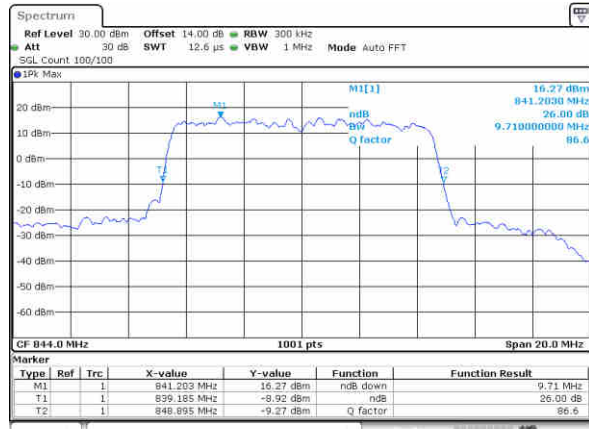

Middle Channel / 10MHz / 16QAM

Date: 27, Dec, 2017 15:49:23

Highest Channel / 10MHz / QPSK

Date: 27, Dec, 2017 15:51:45

Highest Channel / 10MHz / 16QAM

Date: 27, Dec, 2017 15:51:55

LTE Band 26

Lowest Channel / 15MHz / QPSK