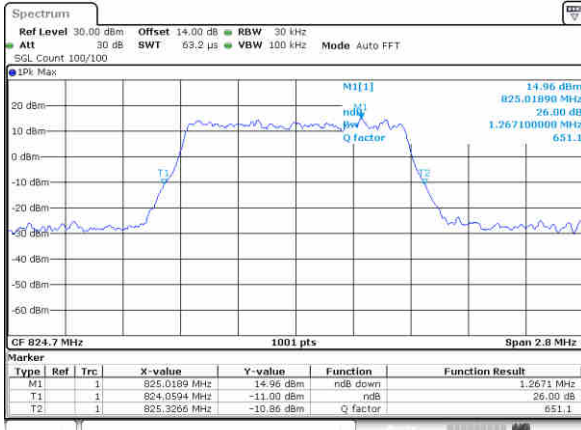

Highest Channel / 15MHz / QPSK

Date: 27, Dec, 2017 16:08:42

Highest Channel / 15MHz / 16QAM

Date: 27, Dec, 2017 16:08:52

LTE Band 26

Lowest Channel / 1.4MHz / 64QAM

Date: 2 JAN 2018 12:45:14

Lowest Channel / 3MHz / 64QAM