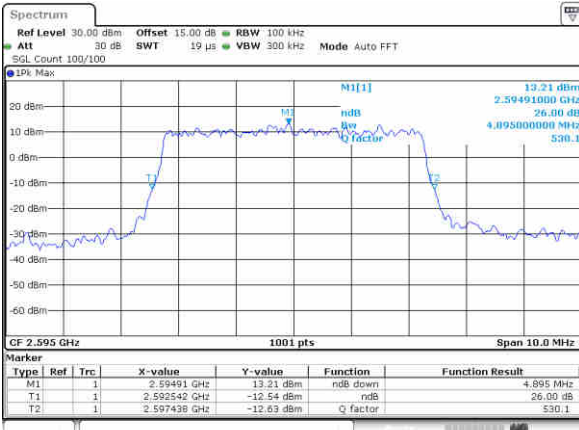

Date: 29_Dec.2017 09:41:28

Middle Channel / 20MHz / 16QAM

Date: 29_Dec.2017 09:41:38

Highest Channel / 20MHz / QPSK

Date: 29_Dec.2017 09:44:01

Highest Channel / 20MHz / 16QAM

Date: 29_Dec.2017 09:44:11

LTE Band 38

Lowest Channel / 5MHz / 64QAM

Date: 29_DEC.2017 12:49:08

Lowest Channel / 10MHz / 64QAM

Date: 29_DEC.2017 12:19:11

Middle Channel / 5MHz / 64QAM

Date: 29_DEC.2017 12:49:29

Middle Channel / 10MHz / 64QAM

Date: 29_DEC.2017 12:19:11

Highest Channel / 5MHz / 64QAM

Date: 29_DEC.2017 12:49:59

Highest Channel / 10MHz / 64QAM

Date: 29_DEC.2017 12:19:11

LTE Band 38

Lowest Channel / 15MHz / 64QAM

Date: 29_DEC.2017 12:51:11

Lowest Channel / 20MHz / 64QAM