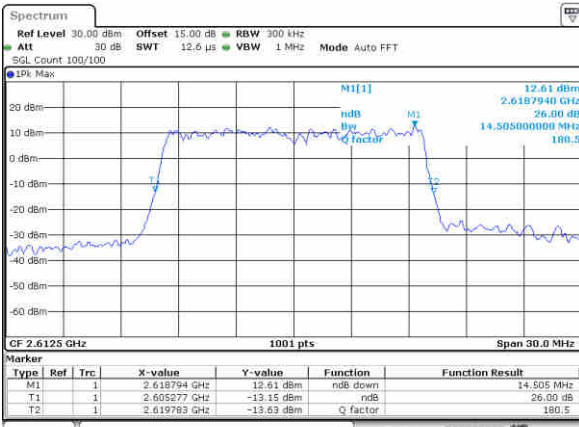

Highest Channel / 5MHz / 64QAM

Date: 29_DEC.2017 12:49:59

Highest Channel / 10MHz / 64QAM

Date: 29_DEC.2017 12:19:11

LTE Band 38

Lowest Channel / 15MHz / 64QAM

Date: 29_DEC.2017 12:51:11

Lowest Channel / 20MHz / 64QAM

Date: 29_DEC.2017 12:52:12

Middle Channel / 15MHz / 64QAM

Date: 29_DEC.2017 12:51:11

Middle Channel / 20MHz / 64QAM

Date: 29_DEC.2017 12:52:12

Highest Channel / 15MHz / 64QAM

Date: 29_DEC.2017 12:51:51

Highest Channel / 20MHz / 64QAM