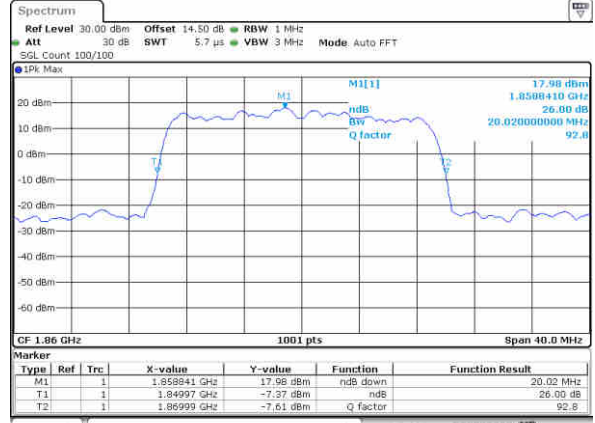

Date: 29_DEC.2017 18:59:11

Highest Channel / 10MHz / 64QAM

Date: 29_DEC.2017 19:05:15

LTE Band 25

Lowest Channel / 15MHz / 64QAM

Date: 29_DEC.2017 19:10:49

Lowest Channel / 20MHz / 64QAM

Date: 29_DEC.2017 19:11:53