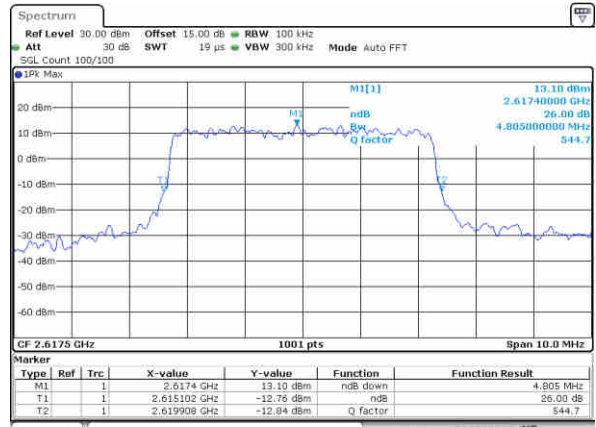

Date: 29, DEC, 2017 07:59:44

Middle Channel / 5MHz / 16QAM

Date: 29, DEC, 2017 07:59:54

Highest Channel / 5MHz / QPSK

Date: 29, DEC, 2017 07:53:17

Highest Channel / 5MHz / 16QAM

Date: 29, DEC, 2017 07:53:28