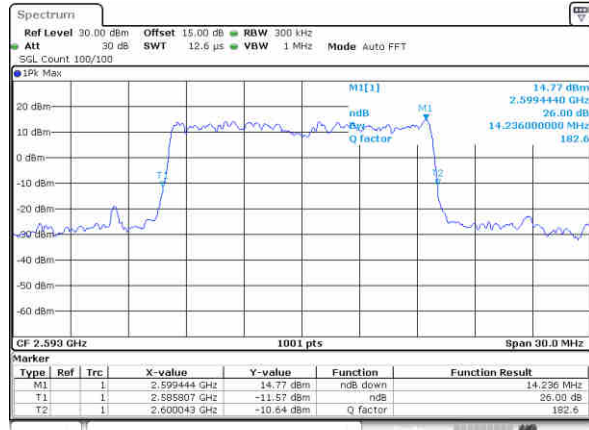

Middle Channel / 15MHz / 16QAM

Date: 30, Dec, 2017 09:46:44