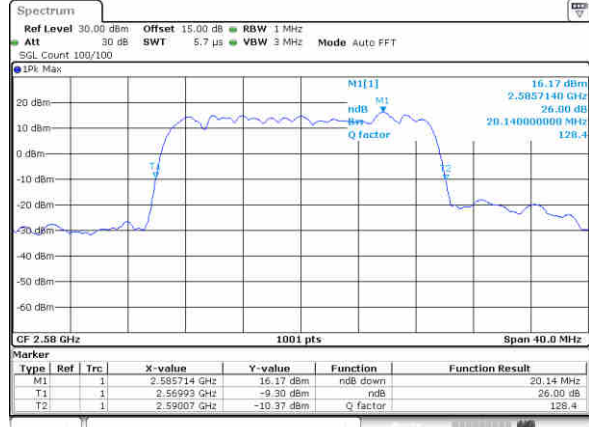

Lowest Channel / 5MHz / 64QAM

Date: 29_DEC.2017 12:49:08

Lowest Channel / 10MHz / 64QAM

Date: 29_DEC.2017 12:19:11

Middle Channel / 5MHz / 64QAM

Date: 29_DEC.2017 12:49:29

Middle Channel / 10MHz / 64QAM

Date: 29_DEC.2017 12:19:11

Highest Channel / 5MHz / 64QAM

Date: 29_DEC.2017 12:49:59

Highest Channel / 10MHz / 64QAM

Date: 29_DEC.2017 12:19:11

LTE Band 38

Lowest Channel / 15MHz / 64QAM

Date: 29_DEC.2017 12:51:11

Lowest Channel / 20MHz / 64QAM