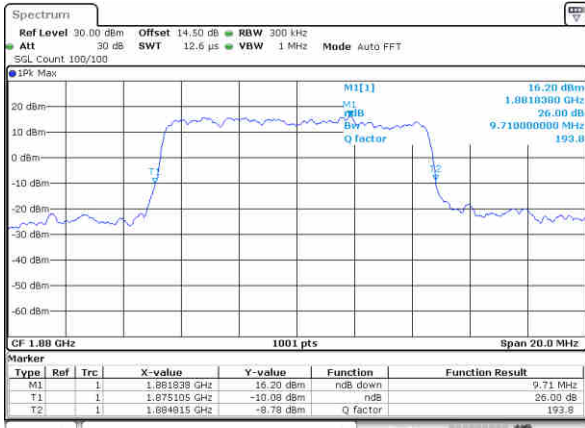

LTE Band 25

Lowest Channel / 10MHz / QPSK

Date: 25, Dec, 2017 21:38:56

Lowest Channel / 10MHz / 16QAM

Date: 25, Dec, 2017 21:39:06

Middle Channel / 10MHz / QPSK

Date: 25, Dec, 2017 21:41:08

Middle Channel / 10MHz / 16QAM

Date: 25, Dec, 2017 21:41:38

Highest Channel / 10MHz / QPSK

Date: 25, Dec, 2017 21:44:00

Highest Channel / 10MHz / 16QAM

Date: 25, Dec, 2017 21:44:10

LTE Band 25

Lowest Channel / 15MHz / QPSK

Date: 25, Dec, 2017 21:51:09