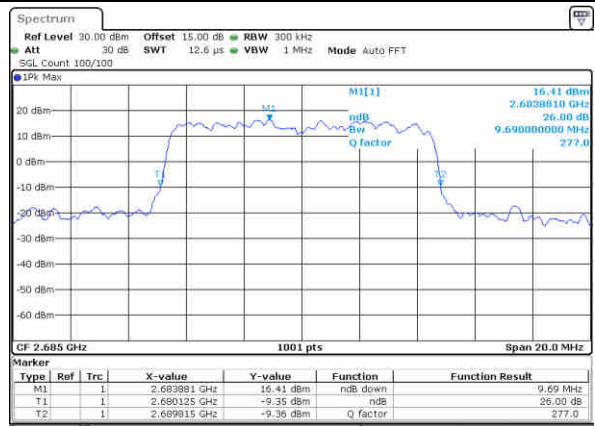

Date: 30, Dec, 2017 09:43:52

Lowest Channel / 10MHz / 16QAM

Date: 30, Dec, 2017 09:44:02

Middle Channel / 10MHz / QPSK

Date: 30, Dec, 2017 09:44:12

Middle Channel / 10MHz / 16QAM

Date: 30, Dec, 2017 09:44:12

Highest Channel / 10MHz / QPSK

Date: 30, Dec, 2017 09:45:13

Highest Channel / 10MHz / 16QAM

Date: 30, Dec, 2017 09:45:13

LTE Band 41

Lowest Channel / 15MHz / QPSK

Date: 30, Dec, 2017 09:45:53

Lowest Channel / 15MHz / 16QAM