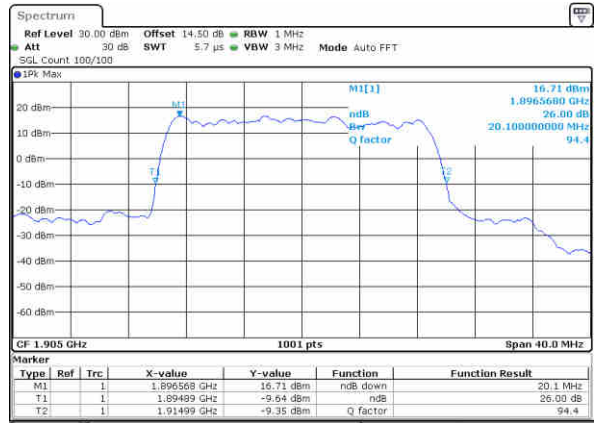

Date: 25, Dec, 2017 21:56:13

Highest Channel / 15MHz / 16QAM

Date: 25, Dec, 2017 21:56:23

LTE Band 25

Lowest Channel / 20MHz / QPSK

Date: 25, Dec, 2017 22:03:22

Lowest Channel / 20MHz / 16QAM

Date: 25, Dec, 2017 22:03:32

Middle Channel / 20MHz / QPSK

Date: 25, Dec, 2017 22:05:54

Middle Channel / 20MHz / 16QAM

Date: 25, Dec, 2017 22:06:04

Highest Channel / 20MHz / QPSK

Date: 25, Dec, 2017 22:08:27

Highest Channel / 20MHz / 16QAM

Date: 25, Dec, 2017 22:08:37

LTE Band 25

Lowest Channel / 1.4MHz / 64QAM

Date: 29_DEC.2017 17:20:37

Lowest Channel / 3MHz / 64QAM

Date: 29_DEC.2017 17:26:41

Middle Channel / 1.4MHz / 64QAM

Date: 29_DEC.2017 17:21:52