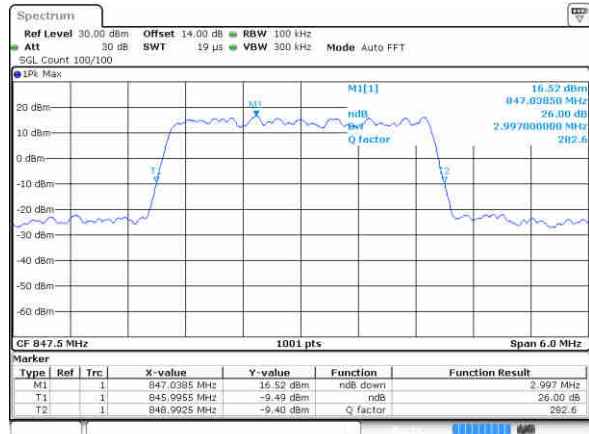

Highest Channel / 15MHz / QPSK

Date: 27, Dec, 2017 16:08:42

Highest Channel / 15MHz / 16QAM

Date: 27, Dec, 2017 16:08:52

LTE Band 26

Lowest Channel / 1.4MHz / 64QAM

Date: 2 JAN 2018 12:45:14

Lowest Channel / 3MHz / 64QAM

Date: 2 JAN 2018 10:35:03

Middle Channel / 1.4MHz / 64QAM

Date: 4 JAN 2018 13:24:29

Middle Channel / 3MHz / 64QAM

Date: 2 JAN 2018 10:38:35

Highest Channel / 1.4MHz / 64QAM

Date: 4 JAN 2018 13:24:55

Highest Channel / 3MHz / 64QAM

Date: 2 JAN 2018 10:38:48

LTE Band 26

Lowest Channel / 5MHz / 64QAM

Date: 2, JAN 2018 10:43:20

Lowest Channel / 10MHz / 64QAM

Date: 2, JAN 2018 10:56:54

Middle Channel / 5MHz / 64QAM

Date: 2, JAN 2018 10:52:09