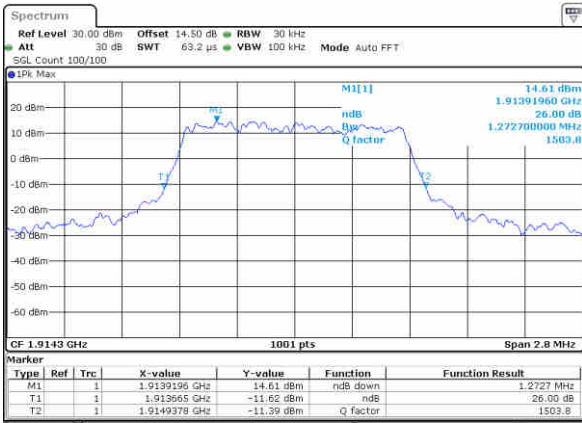

Date: 25, Dec, 2017 22:08:37

LTE Band 25

Lowest Channel / 1.4MHz / 64QAM

Date: 29_DEC.2017 17:20:37

Lowest Channel / 3MHz / 64QAM

Date: 29_DEC.2017 17:26:41

Middle Channel / 1.4MHz / 64QAM

Date: 29_DEC.2017 17:21:52

Middle Channel / 3MHz / 64QAM

Date: 29_DEC.2017 17:27:57

Highest Channel / 1.4MHz / 64QAM

Date: 29_DEC.2017 17:23:08

Highest Channel / 3MHz / 64QAM

Date: 29_DEC.2017 17:29:12

LTE Band 25

Lowest Channel / 5MHz / 64QAM