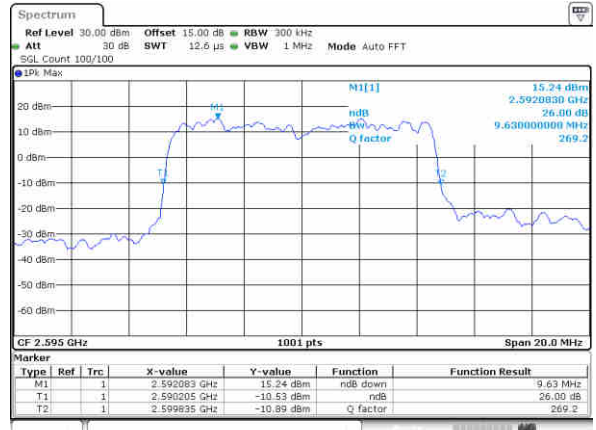

Date: 29_Dec.2017 09:41:28

Middle Channel / 20MHz / 16QAM

Date: 29_Dec.2017 09:41:38

Highest Channel / 20MHz / QPSK

Date: 29_Dec.2017 09:44:01

Highest Channel / 20MHz / 16QAM

Date: 29_Dec.2017 09:44:11

LTE Band 38

Lowest Channel / 5MHz / 64QAM

Date: 29_DEC.2017 12:49:08

Lowest Channel / 10MHz / 64QAM

Date: 29_DEC.2017 12:19:11

Middle Channel / 5MHz / 64QAM

Date: 29_DEC.2017 12:49:29

Middle Channel / 10MHz / 64QAM

Date: 29_DEC.2017 12:19:11

Highest Channel / 5MHz / 64QAM

Date: 29_DEC.2017 12:49:59

Highest Channel / 10MHz / 64QAM

Date: 29_DEC.2017 12:19:11

LTE Band 38

Lowest Channel / 15MHz / 64QAM

Date: 29_DEC.2017 12:51:11

Lowest Channel / 20MHz / 64QAM