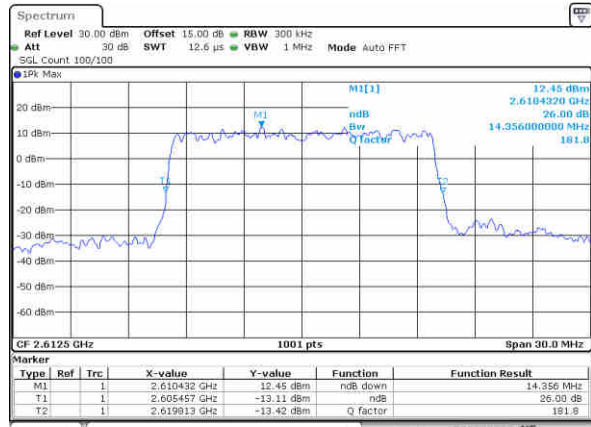

Highest Channel / 15MHz / 16QAM

Date: 29_Dec,2017 09:27:17