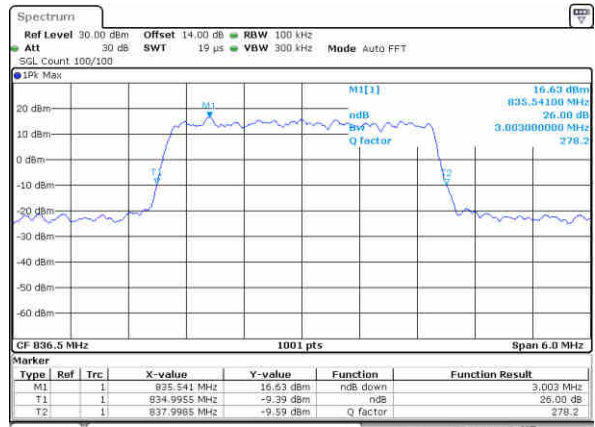

Middle Channel / 1.4MHz / 16QAM

Date: 27, Dec, 2017 14:46:45

Highest Channel / 1.4MHz / QPSK

Date: 27, Dec, 2017 14:49:09

Highest Channel / 1.4MHz / 16QAM

Date: 27, Dec, 2017 14:49:19

LTE Band 26

Lowest Channel / 3MHz / QPSK

Date: 27, Dec, 2017 15:10:22

Lowest Channel / 3MHz / 16QAM

Date: 27, Dec, 2017 15:10:32

Middle Channel / 3MHz / QPSK

Date: 27, Dec, 2017 15:15:31

Middle Channel / 3MHz / 16QAM

Date: 27, Dec, 2017 15:15:41

Highest Channel / 3MHz / QPSK

Date: 27, Dec, 2017 15:18:04

Highest Channel / 3MHz / 16QAM

Date: 27, Dec, 2017 15:18:15

LTE Band 26

Lowest Channel / 5MHz / QPSK

Date: 27, Dec, 2017 15:25:13

Lowest Channel / 5MHz / 16QAM

Date: 27, Dec, 2017 15:25:13