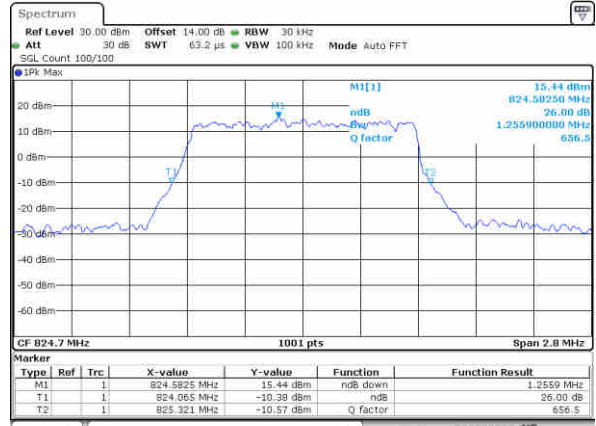

Date: 29_DEC.2017 19:11:25

LTE Band 26

Lowest Channel / 1.4MHz / QPSK

Date: 27, Dec, 2017 14:38:53

Lowest Channel / 1.4MHz / 16QAM

Date: 27, Dec, 2017 14:39:43

Middle Channel / 1.4MHz / QPSK

Date: 27, Dec, 2017 14:46:35

Middle Channel / 1.4MHz / 16QAM

Date: 27, Dec, 2017 14:46:45

Highest Channel / 1.4MHz / QPSK

Date: 27, Dec, 2017 14:49:09

Highest Channel / 1.4MHz / 16QAM

Date: 27, Dec, 2017 14:49:19

LTE Band 26

Lowest Channel / 3MHz / QPSK