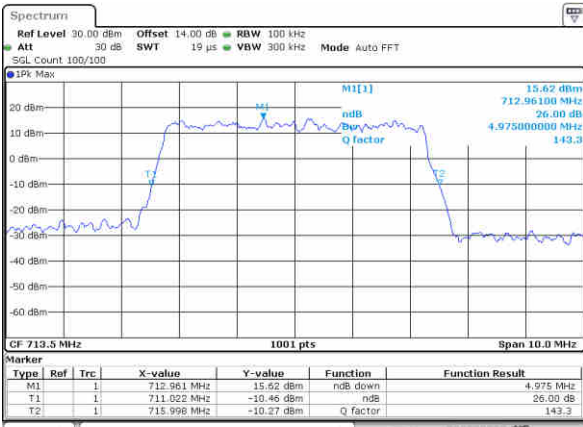

LTE Band 17

Lowest Channel / 5MHz / QPSK

Date: 23, DEC, 2017 16:35:50

Lowest Channel / 5MHz / 16QAM

Date: 23, DEC, 2017 16:36:00

Middle Channel / 5MHz / QPSK

Date: 23, DEC, 2017 16:44:06

Middle Channel / 5MHz / 16QAM

Date: 23, DEC, 2017 16:44:36

Highest Channel / 5MHz / QPSK

Date: 23, DEC, 2017 16:46:59

Highest Channel / 5MHz / 16QAM

Date: 23, DEC, 2017 16:47:09

LTE Band 17

Lowest Channel / 10MHz / QPSK

Date: 23_DEC.2017 16:54:10