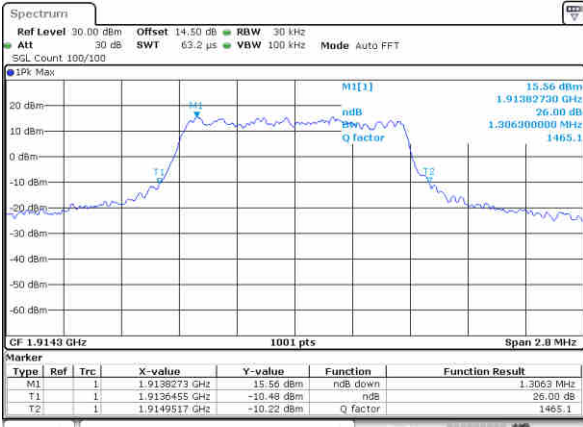

Date: 29 DEC 2017 15:40:54

Middle Channel / 10MHz / 64QAM

Date: 29 DEC 2017 15:49:11

Highest Channel / 5MHz / 64QAM

Date: 29 DEC 2017 15:42:08

Highest Channel / 10MHz / 64QAM

Date: 29 DEC 2017 15:50:25

LTE Band 25

Lowest Channel / 1.4MHz / QPSK

Date: 25, Dec, 2017 20:13:13

Lowest Channel / 1.4MHz / 16QAM

Date: 25, Dec, 2017 20:13:23

Middle Channel / 1.4MHz / QPSK

Date: 25, Dec, 2017 20:15:45

Middle Channel / 1.4MHz / 16QAM

Date: 25, Dec, 2017 20:15:55

Highest Channel / 1.4MHz / QPSK

Date: 25, Dec, 2017 20:18:18

Highest Channel / 1.4MHz / 16QAM

Date: 25, Dec, 2017 20:18:28

LTE Band 25

Lowest Channel / 3MHz / QPSK

Date: 25, Dec, 2017 20:25:27