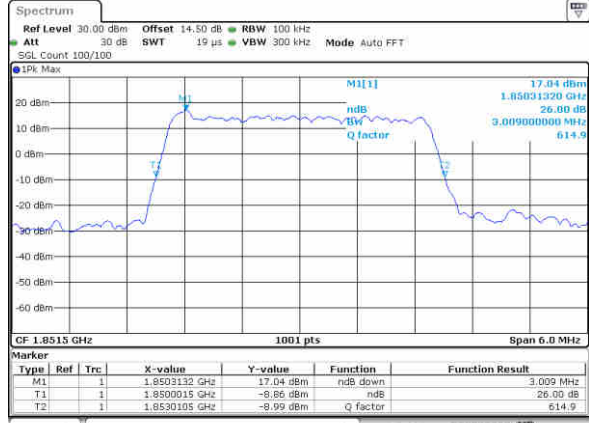

Date: 25, Dec, 2017 22:08:37

LTE Band 25

Lowest Channel / 1.4MHz / 64QAM

Date: 29_DEC.2017 17:20:37

Lowest Channel / 3MHz / 64QAM

Date: 29_DEC.2017 17:26:41

Middle Channel / 1.4MHz / 64QAM

Date: 29_DEC.2017 17:21:52