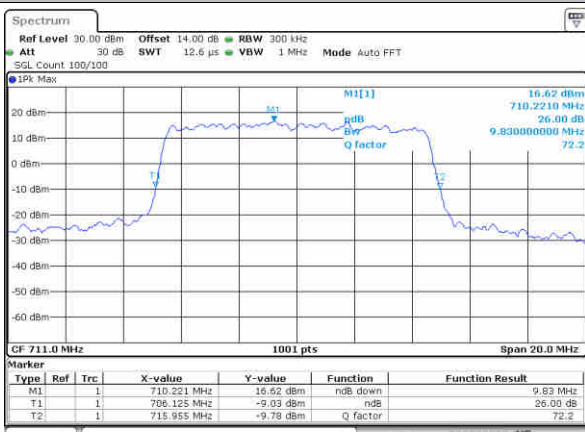

Date: 23, DEC, 2017 16:44:36

Highest Channel / 5MHz / QPSK

Date: 23, DEC, 2017 16:46:59

Highest Channel / 5MHz / 16QAM

Date: 23, DEC, 2017 16:47:09

LTE Band 17

Lowest Channel / 10MHz / QPSK

Date: 23_DEC.2017 16:54:10

Lowest Channel / 10MHz / 16QAM

Date: 23_DEC.2017 16:54:20

Middle Channel / 10MHz / QPSK

Date: 23_DEC.2017 17:01:21

Middle Channel / 10MHz / 16QAM

Date: 23_DEC.2017 17:01:31

Highest Channel / 10MHz / QPSK

Date: 23_DEC.2017 17:03:53

Highest Channel / 10MHz / 16QAM

Date: 23_DEC.2017 17:04:03

LTE Band 17

Lowest Channel / 5MHz / 64QAM

Date: 29 DEC 2017 15:37:23

Lowest Channel / 10MHz / 64QAM

Date: 29 DEC 2017 15:45:40

Middle Channel / 5MHz / 64QAM