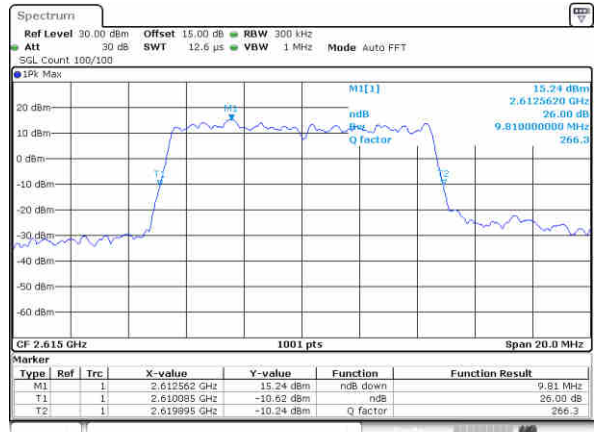

LTE Band 38

Lowest Channel / 10MHz / QPSK

Date: 29_Dec.2017 09:10:28

Lowest Channel / 10MHz / 16QAM

Date: 29_Dec.2017 09:10:38

Middle Channel / 10MHz / QPSK

Date: 29_Dec.2017 09:17:39

Middle Channel / 10MHz / 16QAM

Date: 29_Dec.2017 09:17:50

Highest Channel / 10MHz / QPSK

Date: 29_Dec.2017 09:19:13

Highest Channel / 10MHz / 16QAM

Date: 29_Dec.2017 09:19:23

LTE Band 38

Lowest Channel / 15MHz / QPSK

Date: 29_Dec,2017 09:17:24