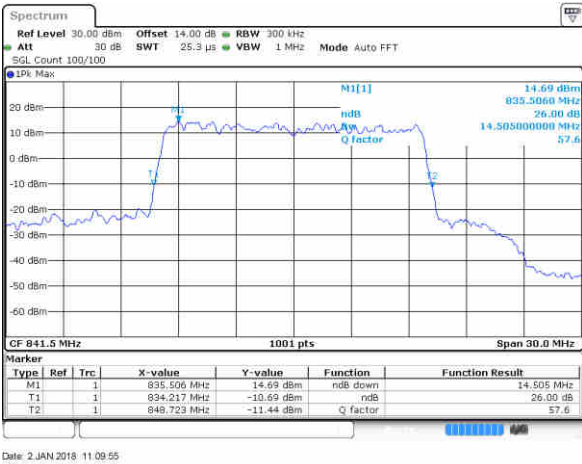

Highest Channel / 15MHz / 64QAM