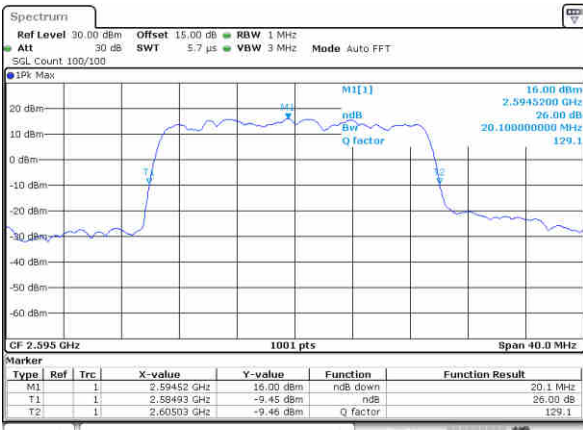

Highest Channel / 15MHz / 16QAM

Date: 29_Dec,2017 09:27:17

LTE Band 38

Lowest Channel / 20MHz / QPSK

Date: 29_Dec.2017 09:34:18

Lowest Channel / 20MHz / 16QAM

Date: 29_Dec.2017 09:34:28

Middle Channel / 20MHz / QPSK

Date: 29_Dec.2017 09:41:28

Middle Channel / 20MHz / 16QAM

Date: 29_Dec.2017 09:41:38

Highest Channel / 20MHz / QPSK

Date: 29_Dec.2017 09:44:01

Highest Channel / 20MHz / 16QAM

Date: 29_Dec.2017 09:44:11

LTE Band 38