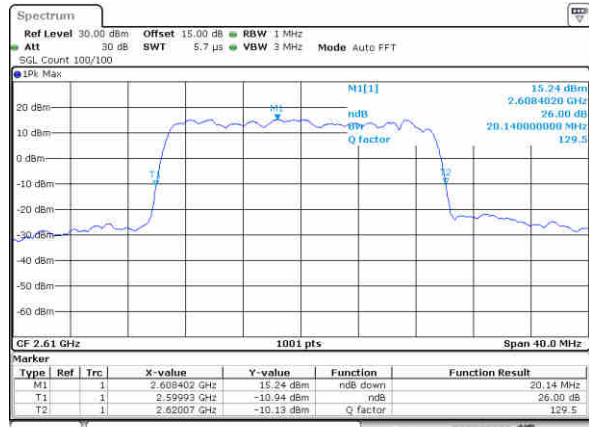

Highest Channel / 5MHz / 64QAM

Date: 29_DEC.2017 12:49:59

Highest Channel / 10MHz / 64QAM

Date: 29_DEC.2017 12:19:11

LTE Band 38

Lowest Channel / 15MHz / 64QAM

Date: 29_DEC.2017 12:51:11

Lowest Channel / 20MHz / 64QAM

Date: 29_DEC.2017 12:52:12

Middle Channel / 15MHz / 64QAM

Date: 29_DEC.2017 12:51:11

Middle Channel / 20MHz / 64QAM

Date: 29_DEC.2017 12:52:12

Highest Channel / 15MHz / 64QAM

Date: 29_DEC.2017 12:51:51

Highest Channel / 20MHz / 64QAM