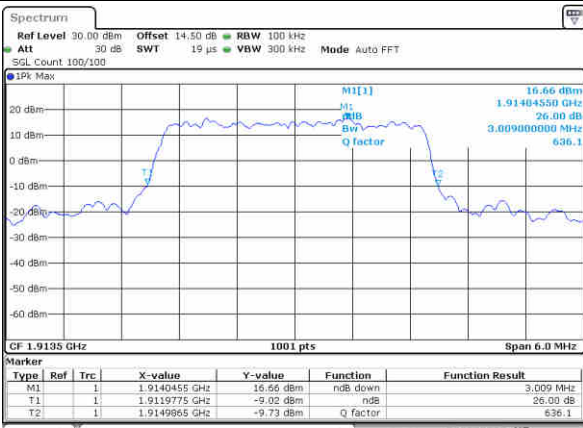

Date: 25, Dec, 2017 20:15:55

Highest Channel / 1.4MHz / QPSK

Date: 25, Dec, 2017 20:18:18

Highest Channel / 1.4MHz / 16QAM

Date: 25, Dec, 2017 20:18:28

LTE Band 25

Lowest Channel / 3MHz / QPSK

Date: 25, Dec, 2017 20:25:27

Lowest Channel / 3MHz / 16QAM

Date: 25, Dec, 2017 20:25:37

Middle Channel / 3MHz / QPSK

Date: 25, Dec, 2017 20:27:59

Middle Channel / 3MHz / 16QAM

Date: 25, Dec, 2017 20:28:09

Highest Channel / 3MHz / QPSK

Date: 25, Dec, 2017 20:30:33

Highest Channel / 3MHz / 16QAM

Date: 25, Dec, 2017 20:30:41

LTE Band 25

Lowest Channel / 5MHz / QPSK

Date: 25, Dec, 2017 21:26:43

Lowest Channel / 5MHz / 16QAM

Date: 25, Dec, 2017 21:26:53

Middle Channel / 5MHz / QPSK