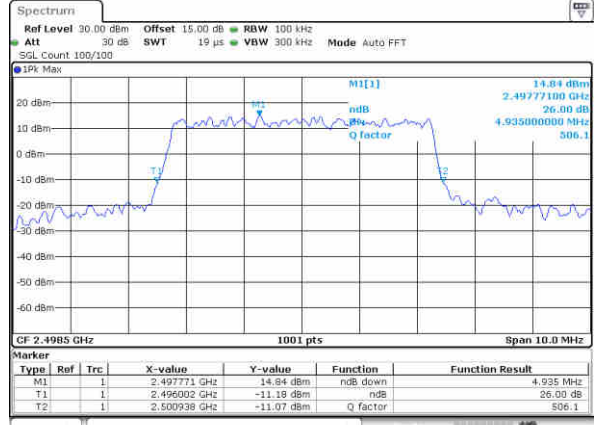

Date: 29_DEC.2017 12:52:52

LTE Band 41

Lowest Channel / 5MHz / QPSK

Date: 30, Dec, 2017 10:43:53

Lowest Channel / 5MHz / 16QAM

Date: 30, Dec, 2017 10:43:32

Middle Channel / 5MHz / QPSK

Date: 30, Dec, 2017 09:42:32

Middle Channel / 5MHz / 16QAM

Date: 30, Dec, 2017 09:42:42

Highest Channel / 5MHz / QPSK

Date: 30, Dec, 2017 09:43:12

Highest Channel / 5MHz / 16QAM

Date: 30, Dec, 2017 09:43:22

LTE Band 41

Lowest Channel / 10MHz / QPSK