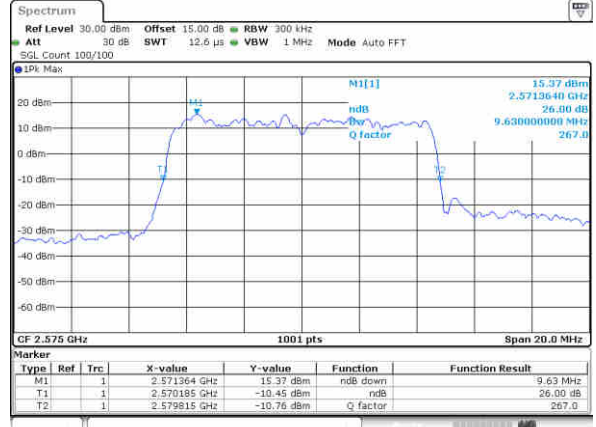

Highest Channel / 15MHz / 16QAM

Date: 29_Dec,2017 09:27:17

LTE Band 38

Lowest Channel / 20MHz / QPSK

Date: 29_Dec.2017 09:34:18

Lowest Channel / 20MHz / 16QAM

Date: 29_Dec.2017 09:34:28

Middle Channel / 20MHz / QPSK

Date: 29_Dec.2017 09:41:28

Middle Channel / 20MHz / 16QAM

Date: 29_Dec.2017 09:41:38

Highest Channel / 20MHz / QPSK

Date: 29_Dec.2017 09:44:01

Highest Channel / 20MHz / 16QAM

Date: 29_Dec.2017 09:44:11

LTE Band 38

Lowest Channel / 5MHz / 64QAM

Date: 29_DEC.2017 12:49:08

Lowest Channel / 10MHz / 64QAM

Date: 29_DEC.2017 12:19:11

Middle Channel / 5MHz / 64QAM

Date: 29_DEC.2017 12:49:29

Middle Channel / 10MHz / 64QAM

Date: 29_DEC.2017 12:19:11