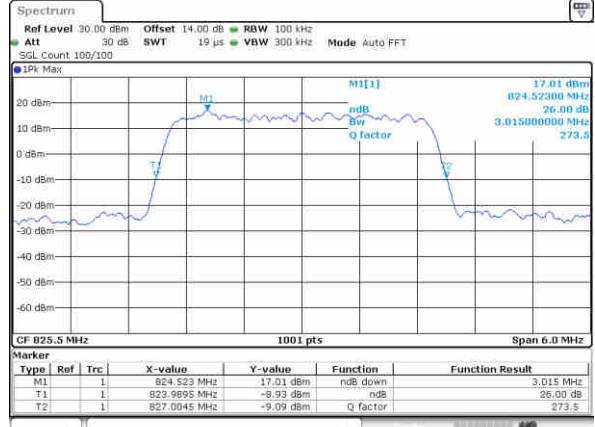

Lowest Channel / 3MHz / 16QAM

Date: 27, Dec, 2017 15:10:32