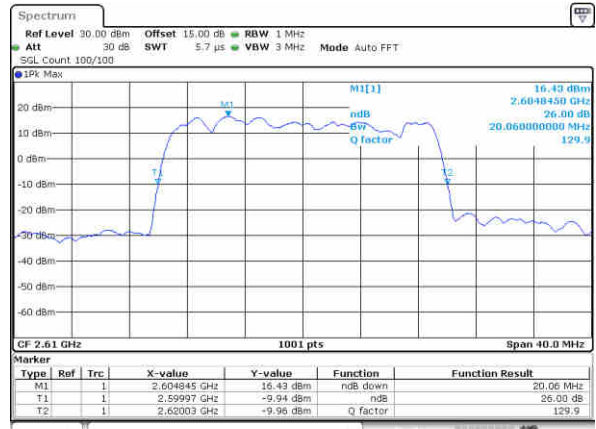

Date: 29_Dec.2017 09:41:28

Middle Channel / 20MHz / 16QAM

Date: 29_Dec.2017 09:41:38

Highest Channel / 20MHz / QPSK

Date: 29_Dec.2017 09:44:01

Highest Channel / 20MHz / 16QAM

Date: 29_Dec.2017 09:44:11

LTE Band 38