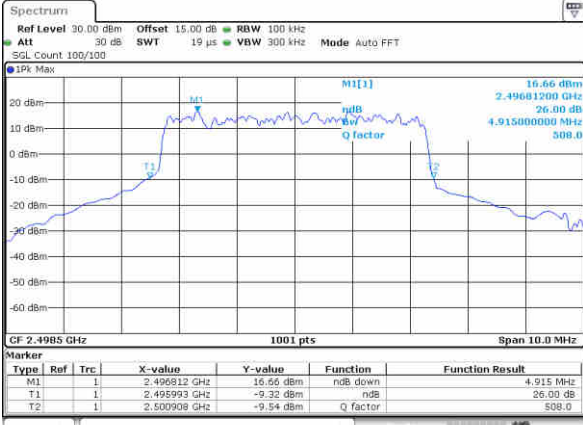

LTE Band 41

Lowest Channel / 5MHz / QPSK

Date: 30, Dec, 2017 10:43:53