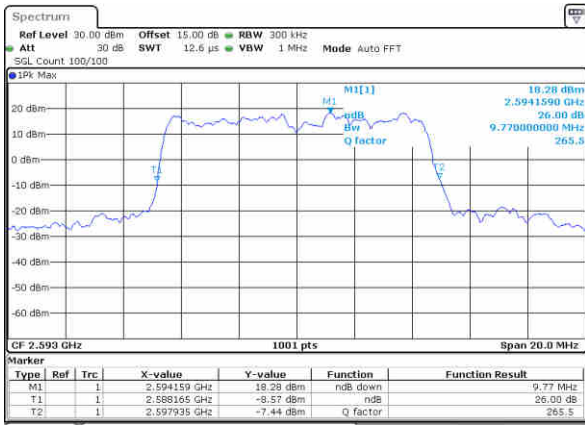

Middle Channel / 5MHz / 16QAM

Date: 30, Dec, 2017 09:42:42

Highest Channel / 5MHz / QPSK

Date: 30, Dec, 2017 09:43:12

Highest Channel / 5MHz / 16QAM

Date: 30, Dec, 2017 09:43:22

LTE Band 41

Lowest Channel / 10MHz / QPSK

Date: 30, Dec, 2017 09:43:52

Lowest Channel / 10MHz / 16QAM

Date: 30, Dec, 2017 09:44:02

Middle Channel / 10MHz / QPSK

Date: 30, Dec, 2017 09:44:12

Middle Channel / 10MHz / 16QAM

Date: 30, Dec, 2017 09:44:12