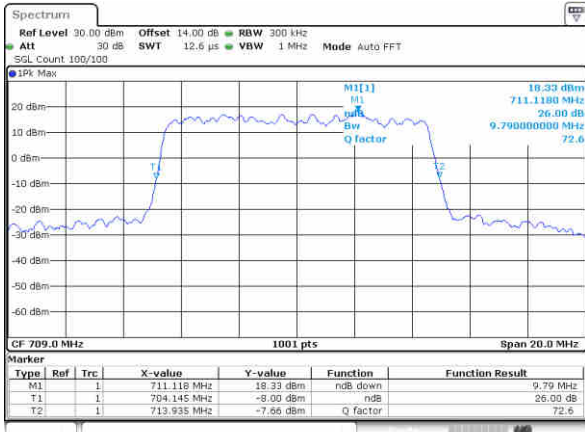

Date: 23, DEC, 2017 16:44:36

Highest Channel / 5MHz / QPSK

Date: 23, DEC, 2017 16:46:59

Highest Channel / 5MHz / 16QAM

Date: 23, DEC, 2017 16:47:09

LTE Band 17

Lowest Channel / 10MHz / QPSK

Date: 23_DEC.2017 16:54:10