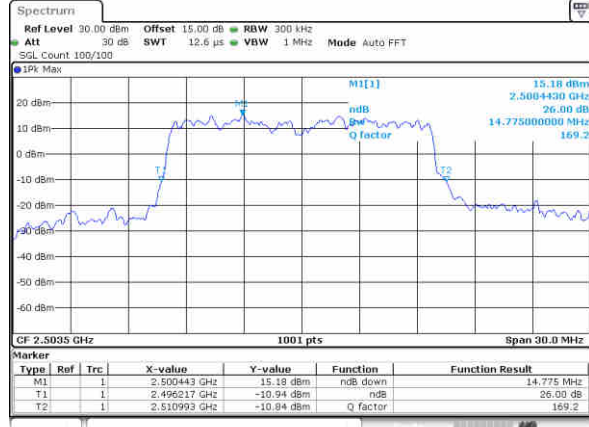

Highest Channel / 10MHz / QPSK

Date: 30, Dec, 2017 09:45:13

Highest Channel / 10MHz / 16QAM

Date: 30, Dec, 2017 09:45:13

LTE Band 41

Lowest Channel / 15MHz / QPSK

Date: 30, Dec, 2017 09:45:53

Lowest Channel / 15MHz / 16QAM