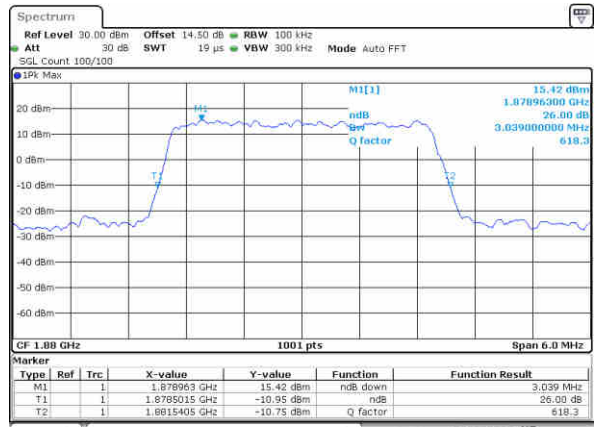

Date: 25, Dec, 2017 20:15:55

Highest Channel / 1.4MHz / QPSK

Date: 25, Dec, 2017 20:18:18

Highest Channel / 1.4MHz / 16QAM

Date: 25, Dec, 2017 20:18:28

LTE Band 25

Lowest Channel / 3MHz / QPSK

Date: 25, Dec, 2017 20:25:27

Lowest Channel / 3MHz / 16QAM

Date: 25, Dec, 2017 20:25:37

Middle Channel / 3MHz / QPSK

Date: 25, Dec, 2017 20:27:59

Middle Channel / 3MHz / 16QAM

Date: 25, Dec, 2017 20:28:09

Highest Channel / 3MHz / QPSK

Date: 25, Dec, 2017 20:30:33

Highest Channel / 3MHz / 16QAM

Date: 25, Dec, 2017 20:30:41

LTE Band 25

Lowest Channel / 5MHz / QPSK

Date: 25, Dec, 2017 21:26:43

Lowest Channel / 5MHz / 16QAM

Date: 25, Dec, 2017 21:26:53

Middle Channel / 5MHz / QPSK