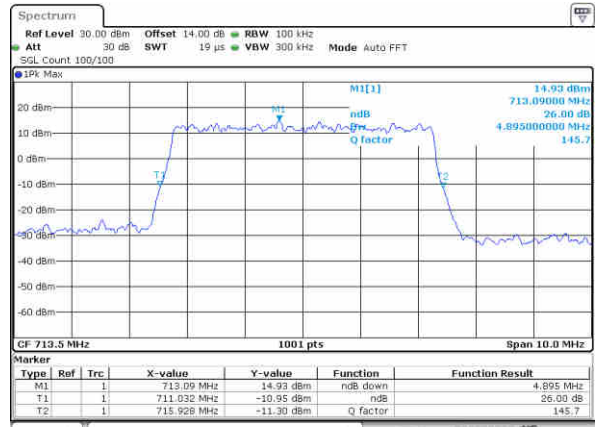

LTE Band 17

Lowest Channel / 5MHz / QPSK

Date: 23, DEC, 2017 16:35:50

Lowest Channel / 5MHz / 16QAM

Date: 23, DEC, 2017 16:36:00

Middle Channel / 5MHz / QPSK

Date: 23, DEC, 2017 16:44:06

Middle Channel / 5MHz / 16QAM

Date: 23, DEC, 2017 16:44:36

Highest Channel / 5MHz / QPSK

Date: 23, DEC, 2017 16:46:59

Highest Channel / 5MHz / 16QAM

Date: 23, DEC, 2017 16:47:09

LTE Band 17

Lowest Channel / 10MHz / QPSK

Date: 23_DEC.2017 16:54:10