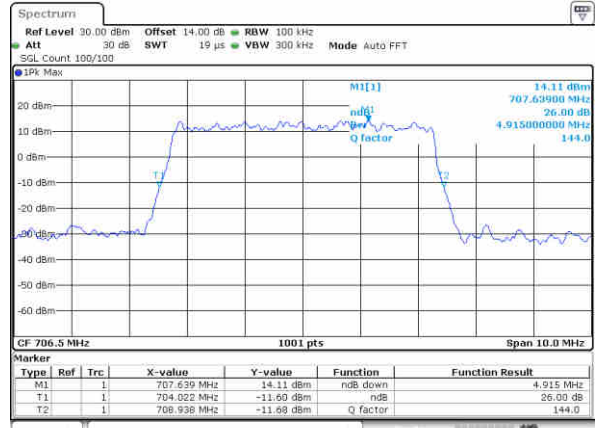

LTE Band 17

Lowest Channel / 5MHz / QPSK

Date: 23, DEC, 2017 16:35:50

Lowest Channel / 5MHz / 16QAM

Date: 23, DEC, 2017 16:36:00

Middle Channel / 5MHz / QPSK

Date: 23, DEC, 2017 16:44:06

Middle Channel / 5MHz / 16QAM

Date: 23, DEC, 2017 16:44:36

Highest Channel / 5MHz / QPSK

Date: 23, DEC, 2017 16:46:59

Highest Channel / 5MHz / 16QAM

Date: 23, DEC, 2017 16:47:09

LTE Band 17

Lowest Channel / 10MHz / QPSK

Date: 23_DEC.2017 16:54:10