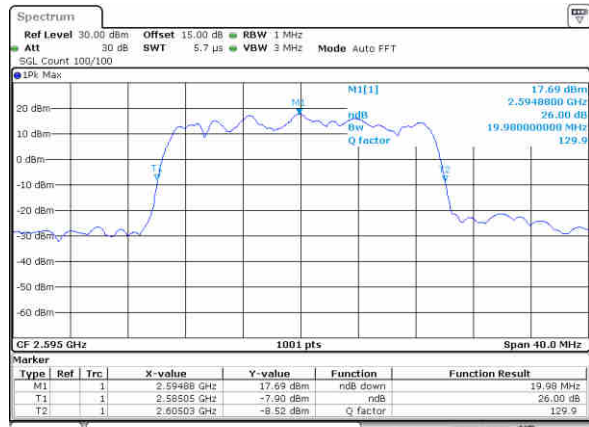

Middle Channel / 20MHz / 64QAM

Date: 29_DEC.2017 12:52:12