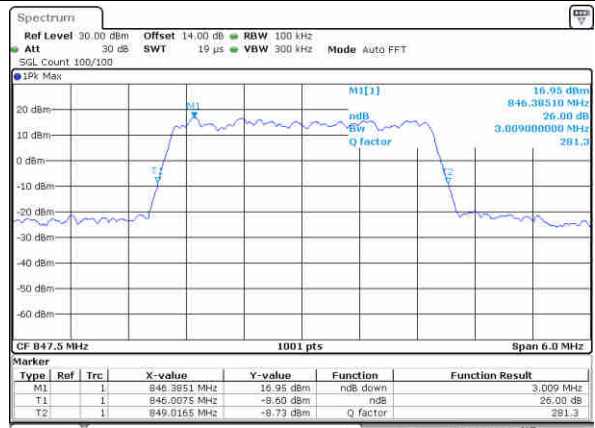

Middle Channel / 1.4MHz / 16QAM

Date: 27, Dec, 2017 14:46:45

Highest Channel / 1.4MHz / QPSK

Date: 27, Dec, 2017 14:49:09

Highest Channel / 1.4MHz / 16QAM

Date: 27, Dec, 2017 14:49:19

LTE Band 26

Lowest Channel / 3MHz / QPSK

Date: 27, Dec, 2017 15:10:22

Lowest Channel / 3MHz / 16QAM

Date: 27, Dec, 2017 15:10:32

Middle Channel / 3MHz / QPSK

Date: 27, Dec, 2017 15:15:31

Middle Channel / 3MHz / 16QAM

Date: 27, Dec, 2017 15:15:41

Highest Channel / 3MHz / QPSK

Date: 27, Dec, 2017 15:18:04

Highest Channel / 3MHz / 16QAM

Date: 27, Dec, 2017 15:18:15

LTE Band 26

Lowest Channel / 5MHz / QPSK

Date: 27, Dec, 2017 15:25:13

Lowest Channel / 5MHz / 16QAM

Date: 27, Dec, 2017 15:25:13