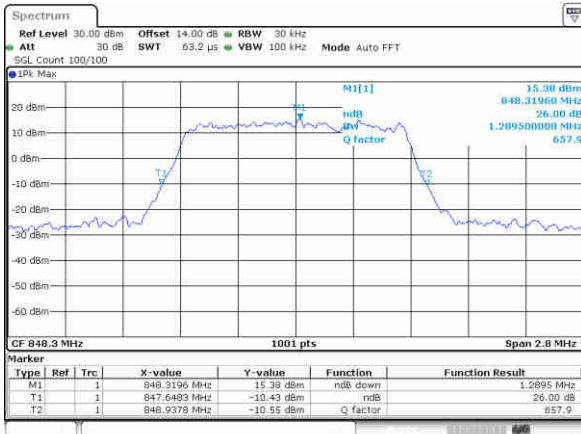

Highest Channel / 15MHz / QPSK

Date: 27, Dec, 2017 16:08:42

Highest Channel / 15MHz / 16QAM

Date: 27, Dec, 2017 16:08:52

LTE Band 26

Lowest Channel / 1.4MHz / 64QAM

Date: 2 JAN 2018 12:45:14

Lowest Channel / 3MHz / 64QAM

Date: 2 JAN 2018 10:35:03

Middle Channel / 1.4MHz / 64QAM

Date: 4 JAN 2018 13:24:29

Middle Channel / 3MHz / 64QAM

Date: 2 JAN 2018 10:38:35

Highest Channel / 1.4MHz / 64QAM

Date: 4 JAN 2018 13:24:55

Highest Channel / 3MHz / 64QAM

Date: 2 JAN 2018 10:38:48

LTE Band 26

Lowest Channel / 5MHz / 64QAM

Date: 2, JAN 2018 10:43:20

Lowest Channel / 10MHz / 64QAM

Date: 2, JAN 2018 10:56:54

Middle Channel / 5MHz / 64QAM

Date: 2, JAN 2018 10:52:09