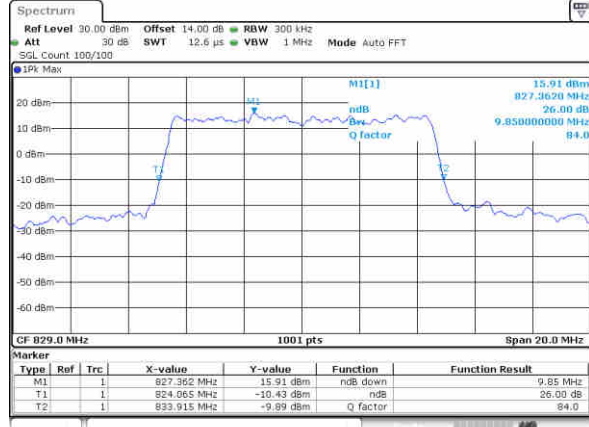

Date: 27, Dec, 2017 15:25:05

LTE Band 26

Lowest Channel / 10MHz / QPSK

Date: 27, Dec, 2017 15:42:04

Lowest Channel / 10MHz / 16QAM

Date: 27, Dec, 2017 15:42:14

Middle Channel / 10MHz / QPSK

Date: 27, Dec, 2017 15:49:12

Middle Channel / 10MHz / 16QAM

Date: 27, Dec, 2017 15:49:23

Highest Channel / 10MHz / QPSK

Date: 27, Dec, 2017 15:51:45

Highest Channel / 10MHz / 16QAM

Date: 27, Dec, 2017 15:51:55

LTE Band 26

Lowest Channel / 15MHz / QPSK