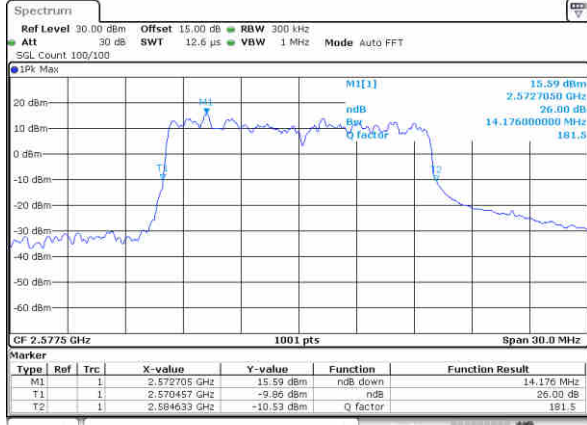

Date: 29_Dec.2017 09:17:50

Highest Channel / 10MHz / QPSK

Date: 29_Dec.2017 09:19:13

Highest Channel / 10MHz / 16QAM

Date: 29_Dec.2017 09:19:23

LTE Band 38

Lowest Channel / 15MHz / QPSK

Date: 29_Dec,2017 09:17:24