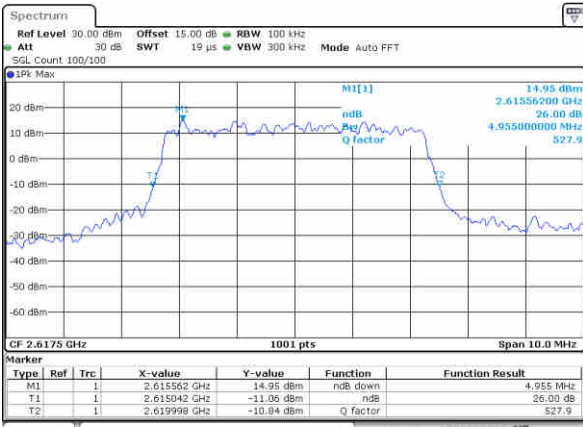

Highest Channel / 5MHz / QPSK

Date: 29, DEC, 2017 07:53:17