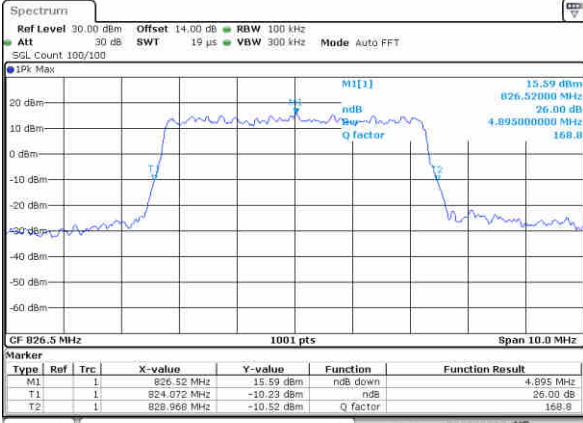

Date: 27, Dec, 2017 15:18:04

Highest Channel / 3MHz / 16QAM

Date: 27, Dec, 2017 15:18:15

LTE Band 26

Lowest Channel / 5MHz / QPSK

Date: 27, Dec, 2017 15:25:13

Lowest Channel / 5MHz / 16QAM

Date: 27, Dec, 2017 15:25:13