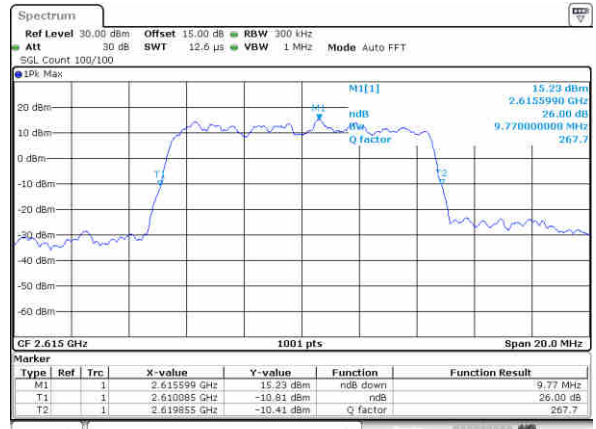

Date: 29_Dec.2017 09:41:28

Middle Channel / 20MHz / 16QAM

Date: 29_Dec.2017 09:41:38

Highest Channel / 20MHz / QPSK

Date: 29_Dec.2017 09:44:01

Highest Channel / 20MHz / 16QAM

Date: 29_Dec.2017 09:44:11

LTE Band 38

Lowest Channel / 5MHz / 64QAM

Date: 29_DEC.2017 12:49:08

Lowest Channel / 10MHz / 64QAM

Date: 29_DEC.2017 12:19:11

Middle Channel / 5MHz / 64QAM

Date: 29_DEC.2017 12:49:29

Middle Channel / 10MHz / 64QAM

Date: 29_DEC.2017 12:19:11

Highest Channel / 5MHz / 64QAM

Date: 29_DEC.2017 12:49:59

Highest Channel / 10MHz / 64QAM

Date: 29_DEC.2017 12:19:11

LTE Band 38

Lowest Channel / 15MHz / 64QAM

Date: 29_DEC.2017 12:51:11

Lowest Channel / 20MHz / 64QAM