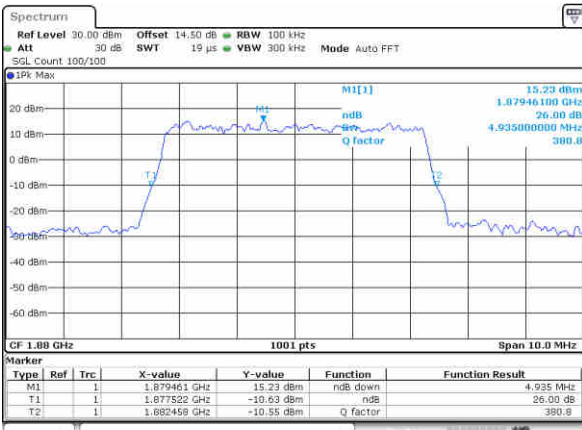

Highest Channel / 3MHz / 16QAM

Date: 25, Dec, 2017 20:30:41

LTE Band 25

Lowest Channel / 5MHz / QPSK

Date: 25, Dec, 2017 21:26:43

Lowest Channel / 5MHz / 16QAM

Date: 25, Dec, 2017 21:26:53

Middle Channel / 5MHz / QPSK