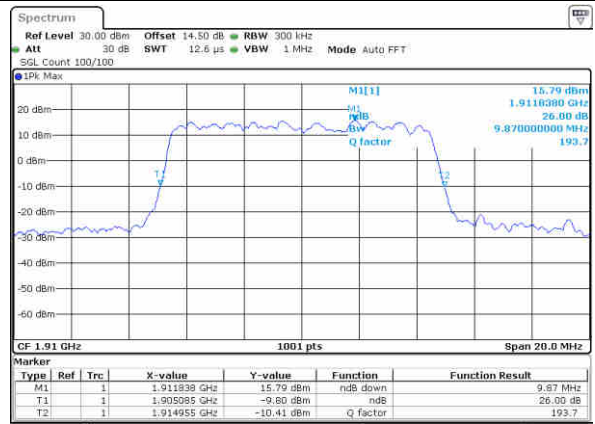

Date: 29_DEC.2017 18:56:39

Lowest Channel / 10MHz / 64QAM

Date: 29_DEC.2017 19:02:44

Middle Channel / 5MHz / 64QAM

Date: 29_DEC.2017 18:57:59

Middle Channel / 10MHz / 64QAM

Date: 29_DEC.2017 19:03:59

Highest Channel / 5MHz / 64QAM

Date: 29_DEC.2017 18:59:11

Highest Channel / 10MHz / 64QAM

Date: 29_DEC.2017 19:05:15

LTE Band 25

Lowest Channel / 15MHz / 64QAM

Date: 29_DEC.2017 19:10:49

Lowest Channel / 20MHz / 64QAM

Date: 29_DEC.2017 19:11:53