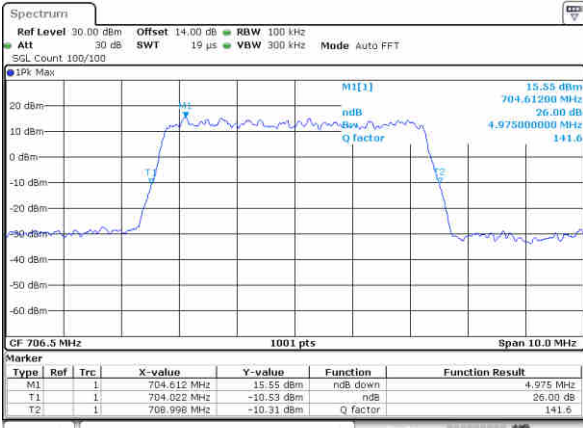

LTE Band 17

Lowest Channel / 5MHz / QPSK

Date: 23, DEC, 2017 16:35:50

Lowest Channel / 5MHz / 16QAM

Date: 23, DEC, 2017 16:36:00

Middle Channel / 5MHz / QPSK

Date: 23, DEC, 2017 16:44:06

Middle Channel / 5MHz / 16QAM

Date: 23, DEC, 2017 16:44:36

Highest Channel / 5MHz / QPSK

Date: 23, DEC, 2017 16:46:59

Highest Channel / 5MHz / 16QAM

Date: 23, DEC, 2017 16:47:09

LTE Band 17

Lowest Channel / 10MHz / QPSK

Date: 23_DEC.2017 16:54:10