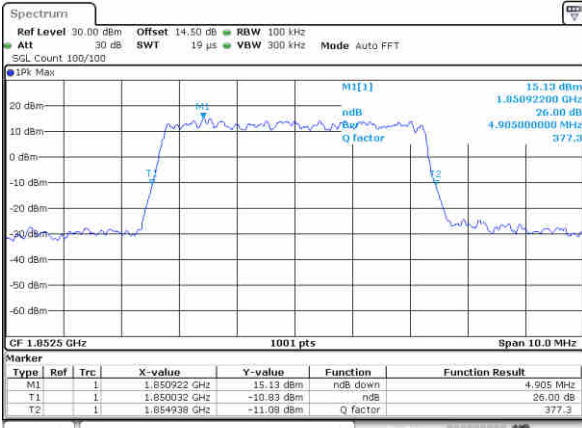

Highest Channel / 3MHz / 16QAM

Date: 25, Dec, 2017 20:30:41

LTE Band 25

Lowest Channel / 5MHz / QPSK

Date: 25, Dec, 2017 21:26:43

Lowest Channel / 5MHz / 16QAM

Date: 25, Dec, 2017 21:26:53

Middle Channel / 5MHz / QPSK