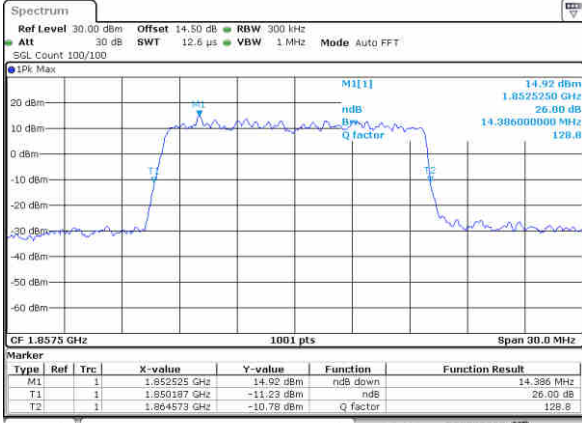

Date: 29_DEC.2017 18:59:11

Highest Channel / 10MHz / 64QAM

Date: 29_DEC.2017 19:05:15

LTE Band 25

Lowest Channel / 15MHz / 64QAM

Date: 29_DEC.2017 19:10:49

Lowest Channel / 20MHz / 64QAM

Date: 29_DEC.2017 19:11:53