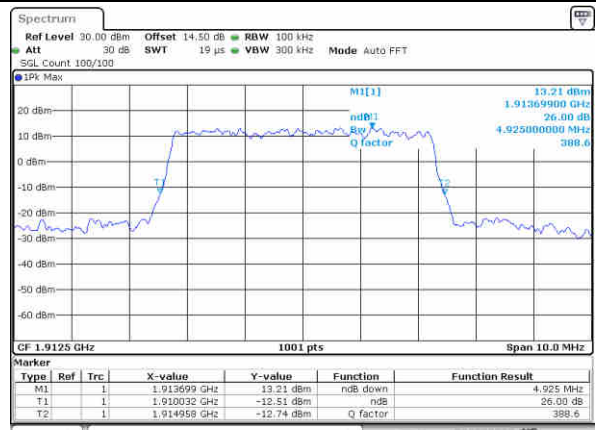

Date: 25, Dec, 2017 21:29:15

Middle Channel / 5MHz / 16QAM

Date: 25, Dec, 2017 21:29:25

Highest Channel / 5MHz / QPSK

Date: 25, Dec, 2017 21:31:47

Highest Channel / 5MHz / 16QAM

Date: 25, Dec, 2017 21:31:57