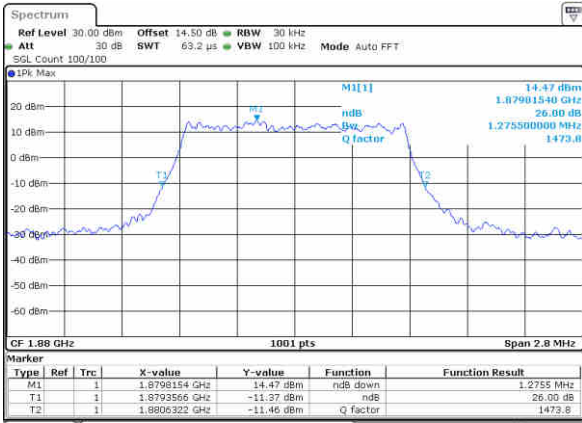

Date: 25, Dec, 2017 22:08:37

LTE Band 25

Lowest Channel / 1.4MHz / 64QAM

Date: 29_DEC.2017 17:20:37

Lowest Channel / 3MHz / 64QAM

Date: 29_DEC.2017 17:26:41

Middle Channel / 1.4MHz / 64QAM

Date: 29_DEC.2017 17:21:52

Middle Channel / 3MHz / 64QAM

Date: 29_DEC.2017 17:27:57

Highest Channel / 1.4MHz / 64QAM

Date: 29_DEC.2017 17:23:08

Highest Channel / 3MHz / 64QAM

Date: 29_DEC.2017 17:29:12

LTE Band 25

Lowest Channel / 5MHz / 64QAM