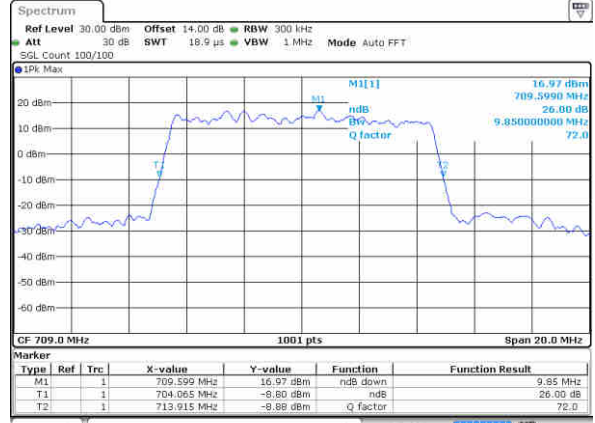

Highest Channel / 10MHz / 16QAM

Date: 23_DEC.2017 17:04:03

LTE Band 17

Lowest Channel / 5MHz / 64QAM

Date: 29 DEC 2017 15:37:23

Lowest Channel / 10MHz / 64QAM

Date: 29 DEC 2017 15:45:40

Middle Channel / 5MHz / 64QAM

Date: 29 DEC 2017 15:40:54

Middle Channel / 10MHz / 64QAM

Date: 29 DEC 2017 15:49:11

Highest Channel / 5MHz / 64QAM

Date: 29 DEC 2017 15:42:08

Highest Channel / 10MHz / 64QAM

Date: 29 DEC 2017 15:50:25

LTE Band 25