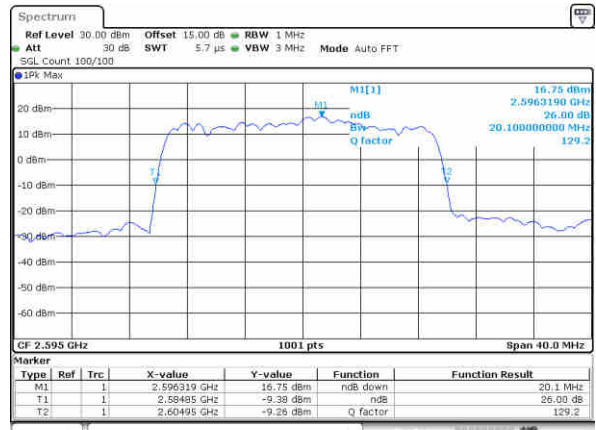

Highest Channel / 15MHz / 16QAM

Date: 29_Dec,2017 09:27:17

LTE Band 38

Lowest Channel / 20MHz / QPSK

Date: 29_Dec.2017 09:34:18

Lowest Channel / 20MHz / 16QAM

Date: 29_Dec.2017 09:34:28

Middle Channel / 20MHz / QPSK

Date: 29_Dec.2017 09:41:28

Middle Channel / 20MHz / 16QAM

Date: 29_Dec.2017 09:41:38

Highest Channel / 20MHz / QPSK

Date: 29_Dec.2017 09:44:01

Highest Channel / 20MHz / 16QAM

Date: 29_Dec.2017 09:44:11

LTE Band 38