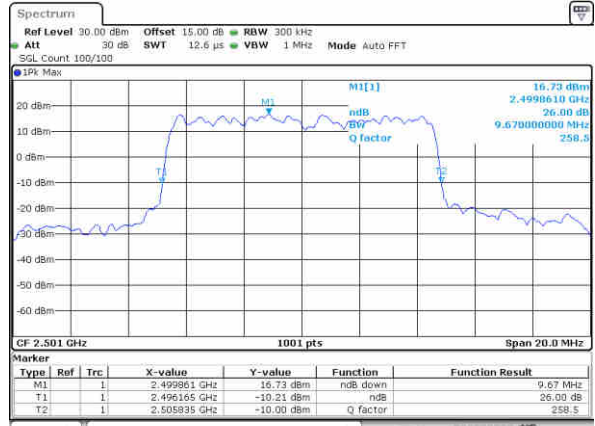

Lowest Channel / 10MHz / 16QAM

Date: 30, Dec, 2017 09:44:02