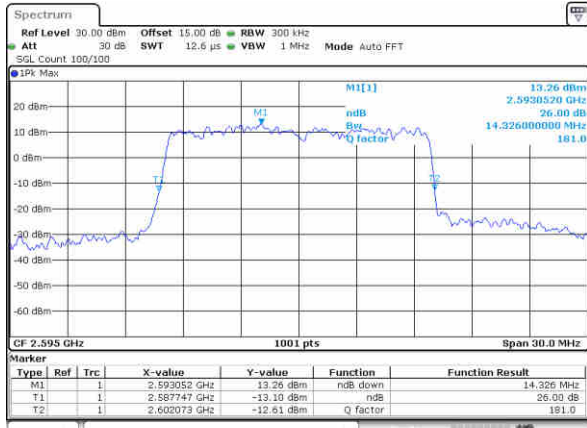

Middle Channel / 15MHz / QPSK

Date: 29_Dec,2017 09:24:34