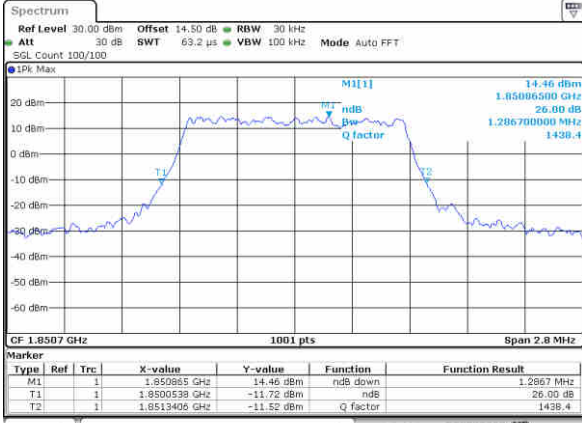

Date: 25, Dec, 2017 21:56:13

Highest Channel / 15MHz / 16QAM

Date: 25, Dec, 2017 21:56:23

LTE Band 25

Lowest Channel / 20MHz / QPSK

Date: 25, Dec, 2017 22:03:22

Lowest Channel / 20MHz / 16QAM

Date: 25, Dec, 2017 22:03:32

Middle Channel / 20MHz / QPSK

Date: 25, Dec, 2017 22:05:54

Middle Channel / 20MHz / 16QAM

Date: 25, Dec, 2017 22:06:04

Highest Channel / 20MHz / QPSK

Date: 25, Dec, 2017 22:08:27

Highest Channel / 20MHz / 16QAM

Date: 25, Dec, 2017 22:08:37

LTE Band 25

Lowest Channel / 1.4MHz / 64QAM

Date: 29_DEC.2017 17:20:37

Lowest Channel / 3MHz / 64QAM

Date: 29_DEC.2017 17:26:41

Middle Channel / 1.4MHz / 64QAM

Date: 29_DEC.2017 17:21:52