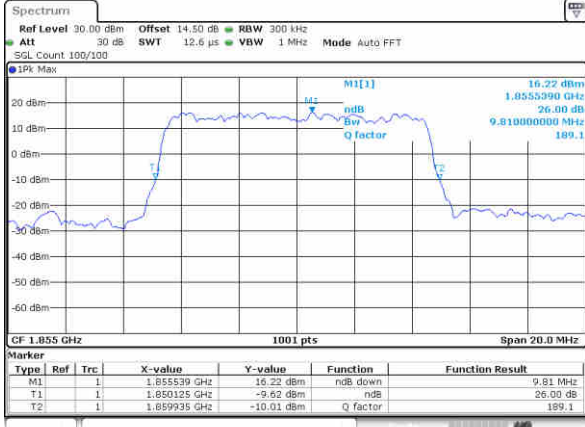

LTE Band 25

Lowest Channel / 10MHz / QPSK

Date: 25, Dec, 2017 21:38:56