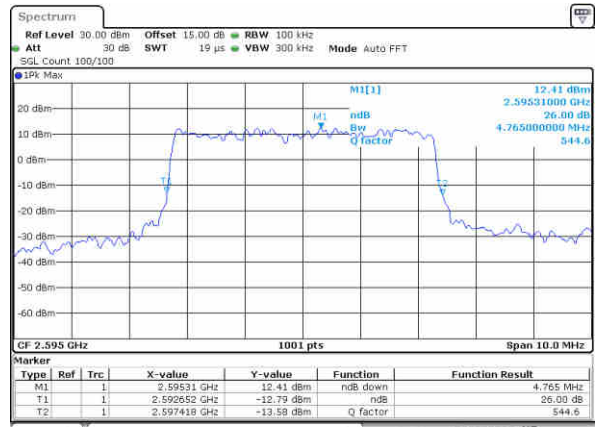

Middle Channel / 10MHz / 64QAM

Date: 2, JAN 2018 11:00:25

Highest Channel / 5MHz / 64QAM

Date: 2, JAN 2018 10:53:22

Highest Channel / 10MHz / 64QAM

Date: 2, JAN 2018 11:01:39

LTE Band 26

Lowest Channel / 15MHz / 64QAM

Middle Channel / 15MHz / 64QAM

Highest Channel / 15MHz / 64QAM

LTE Band 38

Lowest Channel / 5MHz / QPSK

Date: 29, DEC, 2017 07:43:33

Lowest Channel / 5MHz / 16QAM

Date: 29, DEC, 2017 07:43:42

Middle Channel / 5MHz / QPSK

Date: 29, DEC, 2017 07:59:44

Middle Channel / 5MHz / 16QAM

Date: 29, DEC, 2017 07:59:54

Highest Channel / 5MHz / QPSK

Date: 29, DEC, 2017 07:53:17

Highest Channel / 5MHz / 16QAM

Date: 29, DEC, 2017 07:53:28