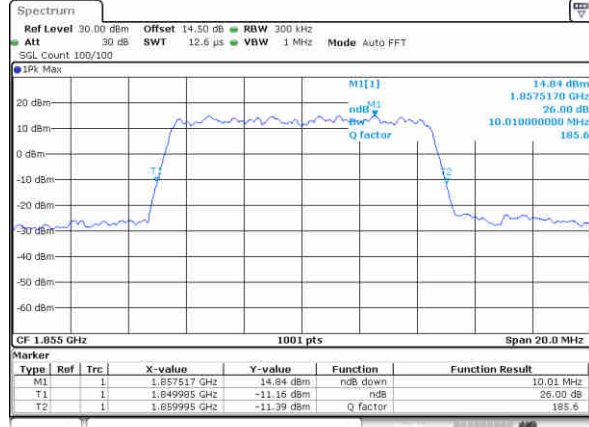

Lowest Channel / 10MHz / 16QAM

Date: 25, Dec, 2017 21:39:06