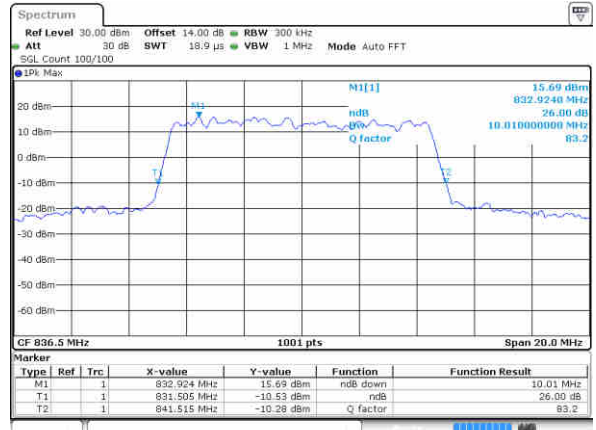

Date: 2 JAN 2018 10:38:48

LTE Band 26

Lowest Channel / 5MHz / 64QAM

Date: 2, JAN 2018 10:43:20

Lowest Channel / 10MHz / 64QAM

Date: 2, JAN 2018 10:56:54

Middle Channel / 5MHz / 64QAM

Date: 2, JAN 2018 10:52:09

Middle Channel / 10MHz / 64QAM

Date: 2, JAN 2018 11:00:25

Highest Channel / 5MHz / 64QAM

Date: 2, JAN 2018 10:53:22

Highest Channel / 10MHz / 64QAM

Date: 2, JAN 2018 11:01:39

LTE Band 26

Lowest Channel / 15MHz / 64QAM