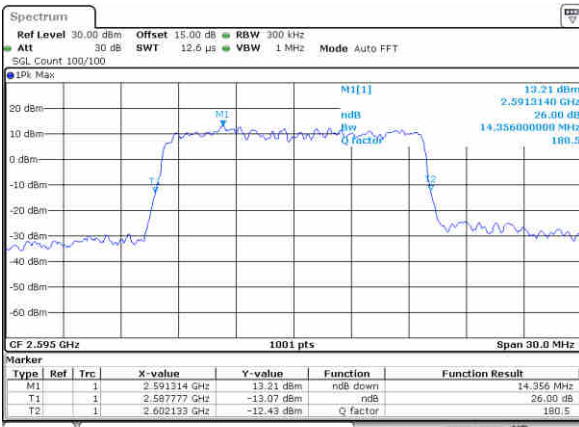

Highest Channel / 5MHz / 64QAM

Date: 29_DEC.2017 12:49:59

Highest Channel / 10MHz / 64QAM

Date: 29_DEC.2017 12:19:11

LTE Band 38

Lowest Channel / 15MHz / 64QAM

Date: 29_DEC.2017 12:51:11

Lowest Channel / 20MHz / 64QAM

Date: 29_DEC.2017 12:52:12

Middle Channel / 15MHz / 64QAM

Date: 29_DEC.2017 12:51:11

Middle Channel / 20MHz / 64QAM

Date: 29_DEC.2017 12:52:12

Highest Channel / 15MHz / 64QAM

Date: 29_DEC.2017 12:51:51

Highest Channel / 20MHz / 64QAM