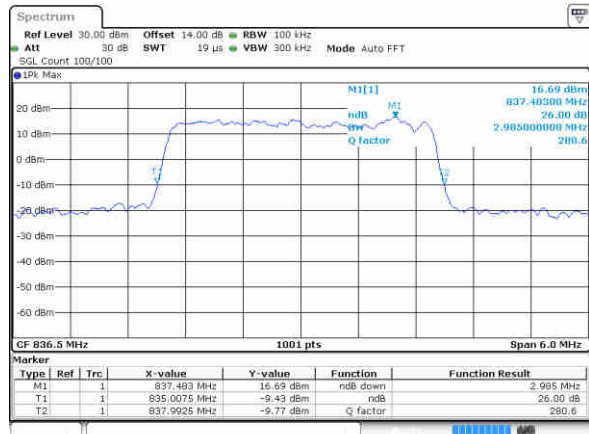

Highest Channel / 15MHz / QPSK

Date: 27, Dec, 2017 16:08:42

Highest Channel / 15MHz / 16QAM

Date: 27, Dec, 2017 16:08:52

LTE Band 26

Lowest Channel / 1.4MHz / 64QAM

Date: 2 JAN 2018 12:45:14

Lowest Channel / 3MHz / 64QAM

Date: 2 JAN 2018 10:35:03

Middle Channel / 1.4MHz / 64QAM

Date: 4 JAN 2018 13:24:29

Middle Channel / 3MHz / 64QAM

Date: 2 JAN 2018 10:38:35

Highest Channel / 1.4MHz / 64QAM

Date: 4 JAN 2018 13:24:55

Highest Channel / 3MHz / 64QAM