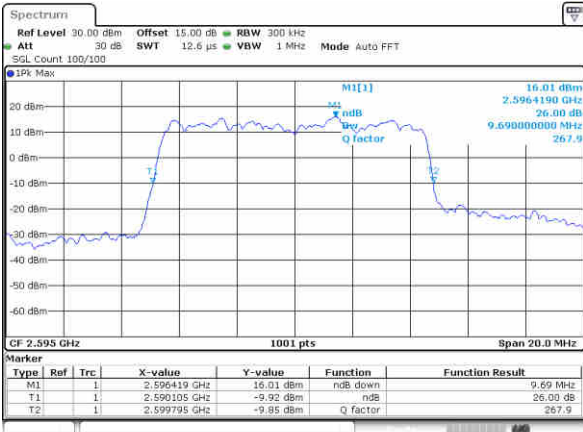

LTE Band 38

Lowest Channel / 10MHz / QPSK

Date: 29_Dec.2017 09:10:28

Lowest Channel / 10MHz / 16QAM

Date: 29_Dec.2017 09:10:38

Middle Channel / 10MHz / QPSK

Date: 29_Dec.2017 09:17:39

Middle Channel / 10MHz / 16QAM

Date: 29_Dec.2017 09:17:50

Highest Channel / 10MHz / QPSK

Date: 29_Dec.2017 09:19:13

Highest Channel / 10MHz / 16QAM

Date: 29_Dec.2017 09:19:23

LTE Band 38

Lowest Channel / 15MHz / QPSK

Date: 29_Dec,2017 09:17:24