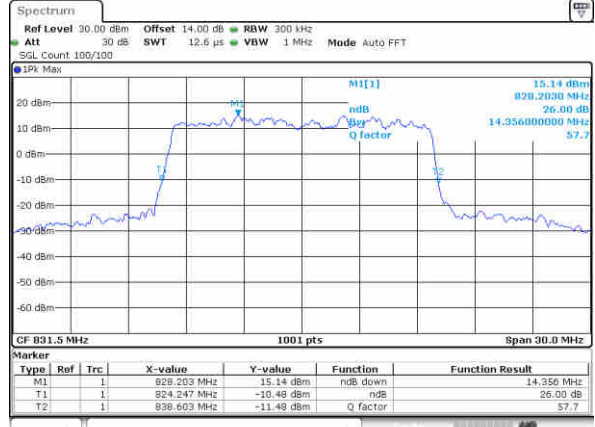

Lowest Channel / 15MHz / 16QAM

Date: 27, Dec, 2017 15:59:03