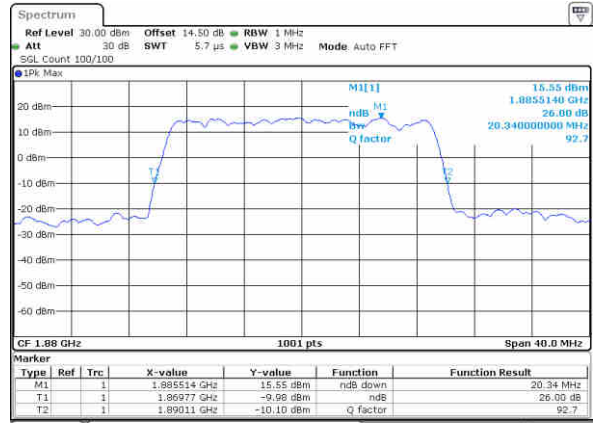

Date: 29_DEC.2017 18:56:39

Lowest Channel / 10MHz / 64QAM

Date: 29_DEC.2017 19:02:44

Middle Channel / 5MHz / 64QAM

Date: 29_DEC.2017 18:57:59

Middle Channel / 10MHz / 64QAM

Date: 29_DEC.2017 19:03:59

Highest Channel / 5MHz / 64QAM

Date: 29_DEC.2017 18:59:11

Highest Channel / 10MHz / 64QAM

Date: 29_DEC.2017 19:05:15

LTE Band 25

Lowest Channel / 15MHz / 64QAM

Date: 29_DEC.2017 19:10:49

Lowest Channel / 20MHz / 64QAM

Date: 29_DEC.2017 19:11:53

Middle Channel / 15MHz / 64QAM

Date: 29_DEC.2017 19:11:04

Middle Channel / 20MHz / 64QAM

Date: 29_DEC.2017 19:11:09

Highest Channel / 15MHz / 64QAM

Date: 29_DEC.2017 19:11:20

Highest Channel / 20MHz / 64QAM