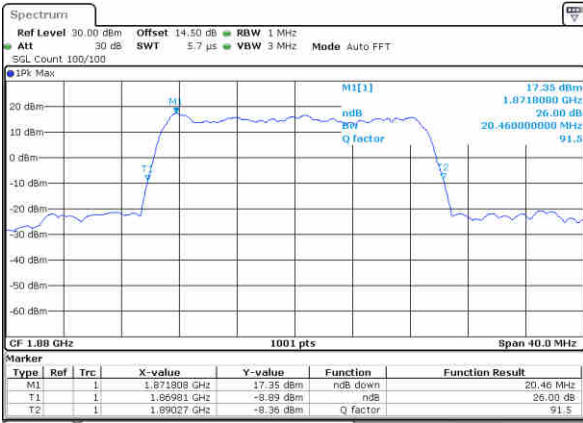

Middle Channel / 20MHz / QPSK

Date: 25, Dec, 2017 22:05:54