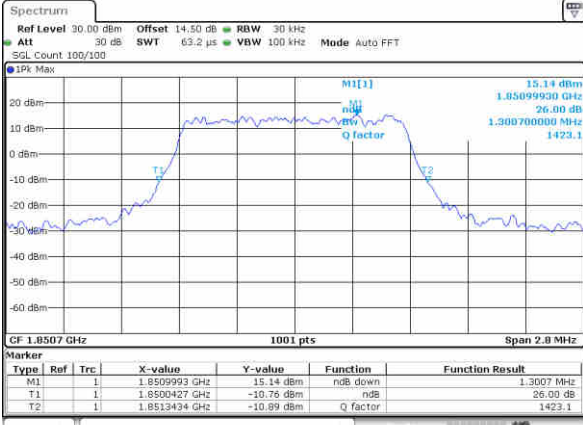

Highest Channel / 10MHz / 16QAM

Date: 23_DEC.2017 17:04:03

LTE Band 17

Lowest Channel / 5MHz / 64QAM

Date: 29 DEC 2017 15:37:23

Lowest Channel / 10MHz / 64QAM

Date: 29 DEC 2017 15:45:40

Middle Channel / 5MHz / 64QAM

Date: 29 DEC 2017 15:40:54

Middle Channel / 10MHz / 64QAM

Date: 29 DEC 2017 15:49:11

Highest Channel / 5MHz / 64QAM

Date: 29 DEC 2017 15:42:08

Highest Channel / 10MHz / 64QAM

Date: 29 DEC 2017 15:50:25

LTE Band 25

Lowest Channel / 1.4MHz / QPSK

Date: 25, Dec, 2017 20:13:13

Lowest Channel / 1.4MHz / 16QAM

Date: 25, Dec, 2017 20:13:23

Middle Channel / 1.4MHz / QPSK

Date: 25, Dec, 2017 20:15:45

Middle Channel / 1.4MHz / 16QAM

Date: 25, Dec, 2017 20:15:55

Highest Channel / 1.4MHz / QPSK

Date: 25, Dec, 2017 20:18:18

Highest Channel / 1.4MHz / 16QAM

Date: 25, Dec, 2017 20:18:28

LTE Band 25

Lowest Channel / 3MHz / QPSK

Date: 25, Dec, 2017 20:25:27