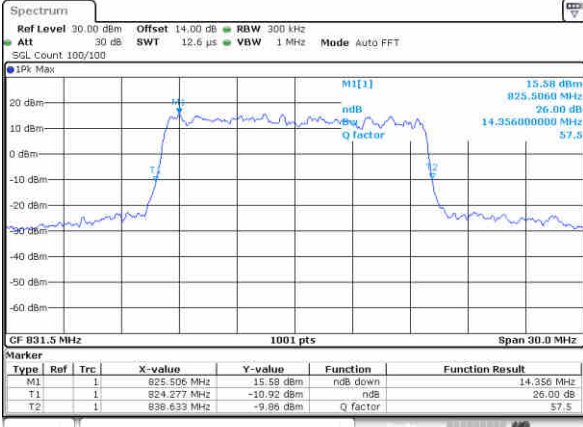

Middle Channel / 10MHz / 16QAM

Date: 27, Dec, 2017 15:49:23

Highest Channel / 10MHz / QPSK

Date: 27, Dec, 2017 15:51:45

Highest Channel / 10MHz / 16QAM

Date: 27, Dec, 2017 15:51:55

LTE Band 26

Lowest Channel / 15MHz / QPSK