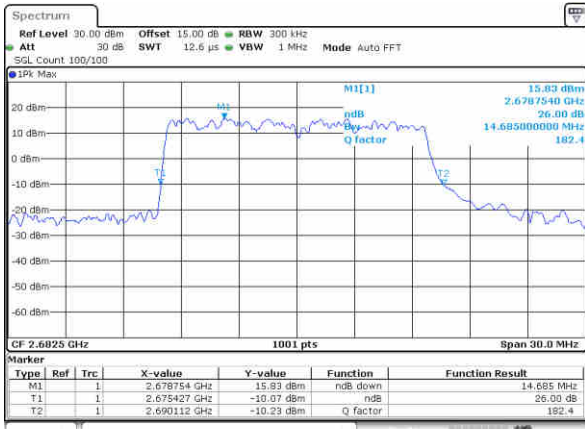

Date: 30, Dec, 2017 09:46:03

Middle Channel / 15MHz / QPSK

Date: 30, Dec, 2017 09:46:34

Middle Channel / 15MHz / 16QAM

Date: 30, Dec, 2017 09:46:44

Highest Channel / 15MHz / QPSK

Date: 30, Dec, 2017 09:47:14

Highest Channel / 15MHz / 16QAM

Date: 30, Dec, 2017 09:47:24