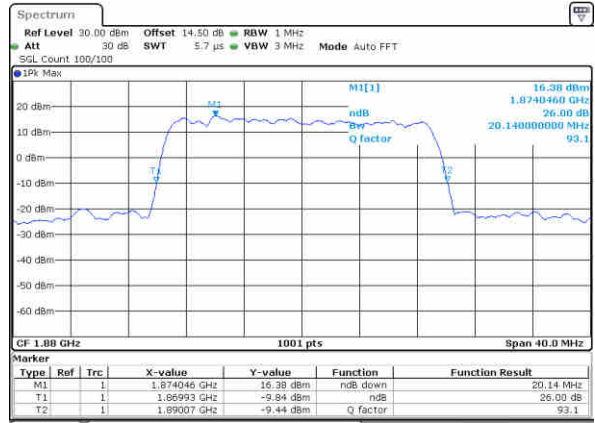

Date: 25, Dec, 2017 21:56:13

Highest Channel / 15MHz / 16QAM

Date: 25, Dec, 2017 21:56:23

LTE Band 25

Lowest Channel / 20MHz / QPSK

Date: 25, Dec, 2017 22:03:22

Lowest Channel / 20MHz / 16QAM

Date: 25, Dec, 2017 22:03:32

Middle Channel / 20MHz / QPSK

Date: 25, Dec, 2017 22:05:54

Middle Channel / 20MHz / 16QAM

Date: 25, Dec, 2017 22:06:04

Highest Channel / 20MHz / QPSK

Date: 25, Dec, 2017 22:08:27

Highest Channel / 20MHz / 16QAM