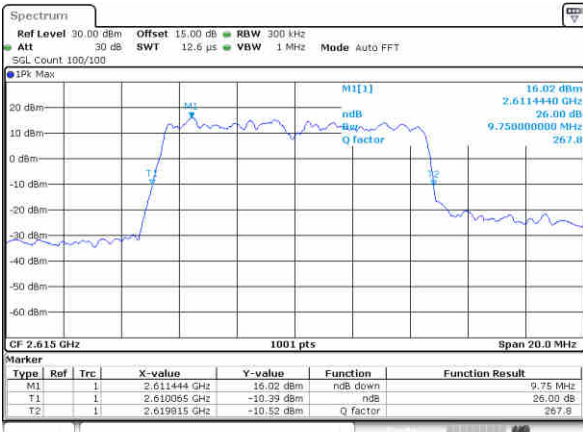

LTE Band 38

Lowest Channel / 10MHz / QPSK

Date: 29_Dec.2017 09:10:28

Lowest Channel / 10MHz / 16QAM

Date: 29_Dec.2017 09:10:38

Middle Channel / 10MHz / QPSK

Date: 29_Dec.2017 09:17:39

Middle Channel / 10MHz / 16QAM

Date: 29_Dec.2017 09:17:50

Highest Channel / 10MHz / QPSK

Date: 29_Dec.2017 09:19:13

Highest Channel / 10MHz / 16QAM

Date: 29_Dec.2017 09:19:23

LTE Band 38

Lowest Channel / 15MHz / QPSK

Date: 29_Dec,2017 09:17:24