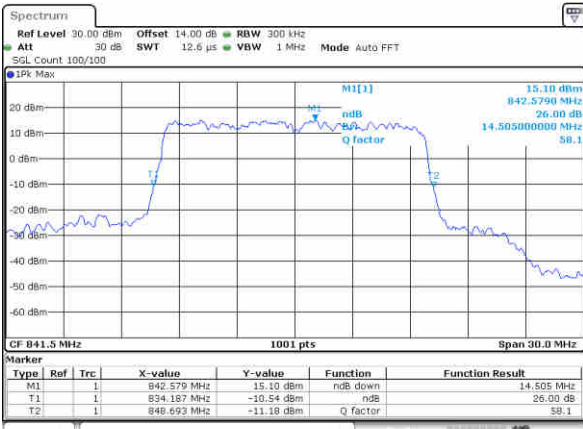

Middle Channel / 10MHz / 16QAM

Date: 27, Dec, 2017 15:49:23

Highest Channel / 10MHz / QPSK

Date: 27, Dec, 2017 15:51:45

Highest Channel / 10MHz / 16QAM

Date: 27, Dec, 2017 15:51:55

LTE Band 26

Lowest Channel / 15MHz / QPSK

Date: 27, Dec, 2017 15:58:53

Lowest Channel / 15MHz / 16QAM

Date: 27, Dec, 2017 15:59:03

Middle Channel / 15MHz / QPSK

Date: 27, Dec, 2017 16:06:09

Middle Channel / 15MHz / 16QAM

Date: 27, Dec, 2017 16:06:19

Highest Channel / 15MHz / QPSK

Date: 27, Dec, 2017 16:08:42

Highest Channel / 15MHz / 16QAM

Date: 27, Dec, 2017 16:08:52

LTE Band 26

Lowest Channel / 1.4MHz / 64QAM

Date: 2 JAN 2018 12:45:14

Lowest Channel / 3MHz / 64QAM