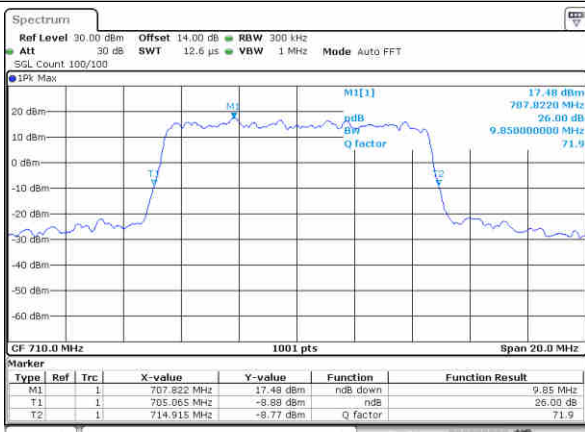

Middle Channel / 10MHz / QPSK

Date: 23_DEC.2017 17:01:21