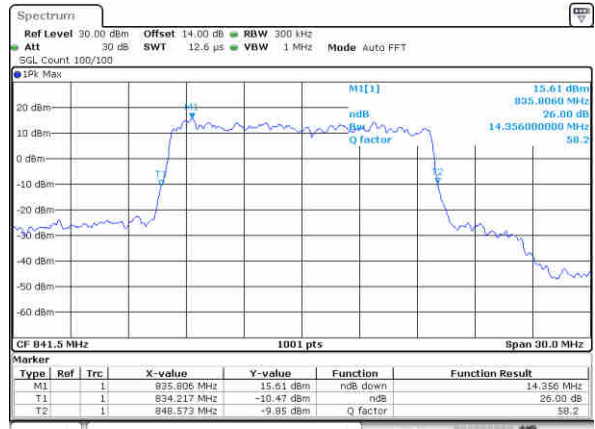

Middle Channel / 10MHz / 16QAM

Date: 27, Dec, 2017 15:49:23

Highest Channel / 10MHz / QPSK

Date: 27, Dec, 2017 15:51:45

Highest Channel / 10MHz / 16QAM

Date: 27, Dec, 2017 15:51:55

LTE Band 26

Lowest Channel / 15MHz / QPSK

Date: 27, Dec, 2017 15:58:53

Lowest Channel / 15MHz / 16QAM

Date: 27, Dec, 2017 15:59:03

Middle Channel / 15MHz / QPSK

Date: 27, Dec, 2017 16:06:09

Middle Channel / 15MHz / 16QAM

Date: 27, Dec, 2017 16:06:19

Highest Channel / 15MHz / QPSK

Date: 27, Dec, 2017 16:08:42

Highest Channel / 15MHz / 16QAM

Date: 27, Dec, 2017 16:08:52

LTE Band 26

Lowest Channel / 1.4MHz / 64QAM

Date: 2 JAN 2018 12:45:14

Lowest Channel / 3MHz / 64QAM