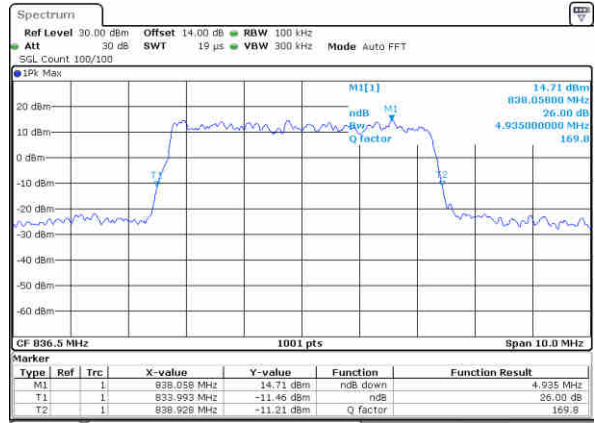

Middle Channel / 5MHz / 16QAM

Date: 27, Dec, 2017 15:25:22