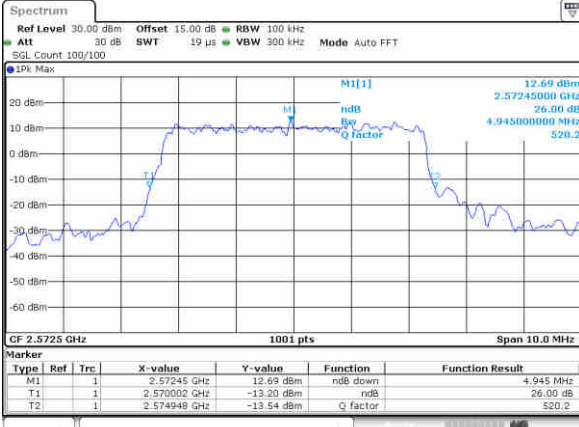

Highest Channel / 15MHz / 16QAM

Date: 29_Dec,2017 09:27:17

LTE Band 38

Lowest Channel / 20MHz / QPSK

Date: 29_Dec.2017 09:34:18

Lowest Channel / 20MHz / 16QAM

Date: 29_Dec.2017 09:34:28

Middle Channel / 20MHz / QPSK

Date: 29_Dec.2017 09:41:28

Middle Channel / 20MHz / 16QAM

Date: 29_Dec.2017 09:41:38

Highest Channel / 20MHz / QPSK

Date: 29_Dec.2017 09:44:01

Highest Channel / 20MHz / 16QAM

Date: 29_Dec.2017 09:44:11

LTE Band 38

Lowest Channel / 5MHz / 64QAM

Date: 29_DEC.2017 12:49:08

Lowest Channel / 10MHz / 64QAM

Date: 29_DEC.2017 12:19:11

Middle Channel / 5MHz / 64QAM

Date: 29_DEC.2017 12:49:29

Middle Channel / 10MHz / 64QAM

Date: 29_DEC.2017 12:19:11