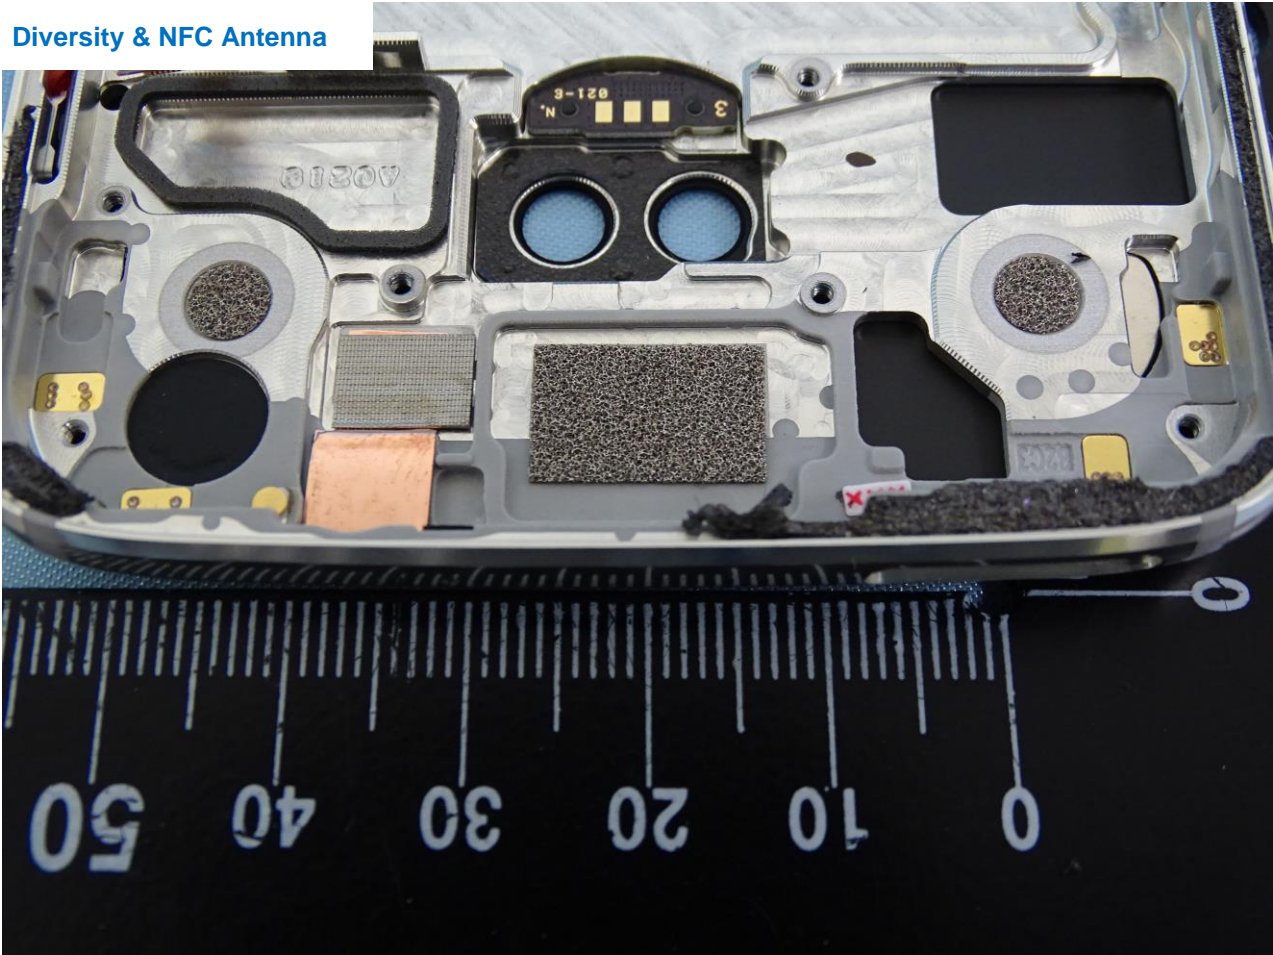

Brand Name: Motorola / Model Name: XT1929-5

Diversity & NFC Antenna