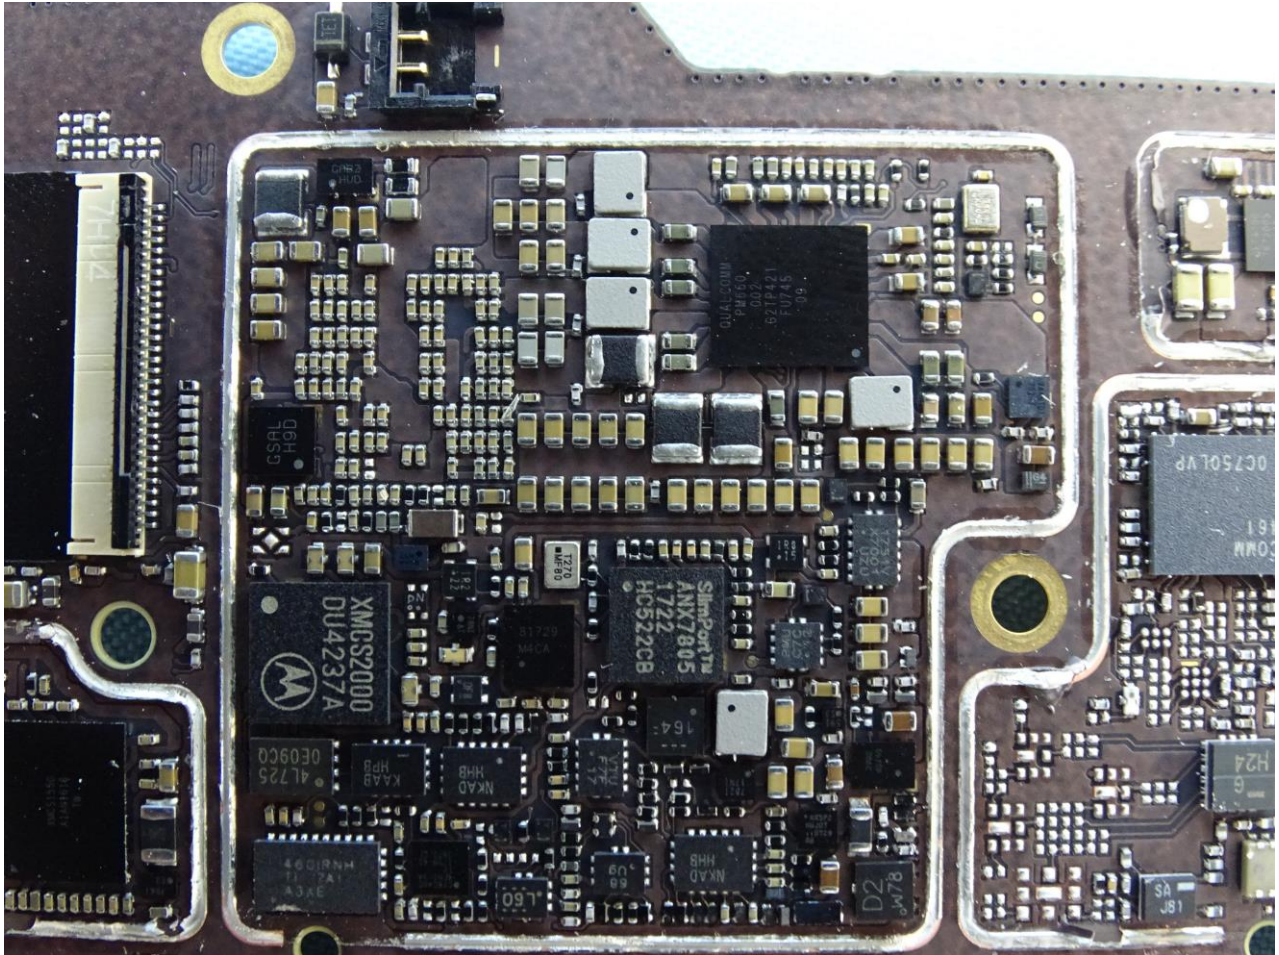

Brand Name: Motorola / Model Name: XT1929-5

Brand Name: Motorola / Model Name: XT1929-5

Brand Name: Motorola / Model Name: XT1929-5

Brand Name: Motorola / Model Name: XT1929-5

Brand Name: Motorola / Model Name: XT1929-5

Brand Name: Motorola / Model Name: XT1929-5

Brand Name: Motorola / Model Name: XT1929-5

Brand Name: Motorola / Model Name: XT1929-5

Brand Name: Motorola / Model Name: XT1929-5

Bluetooth & WLAN Antenna

Brand Name: Motorola / Model Name: XT1929-5