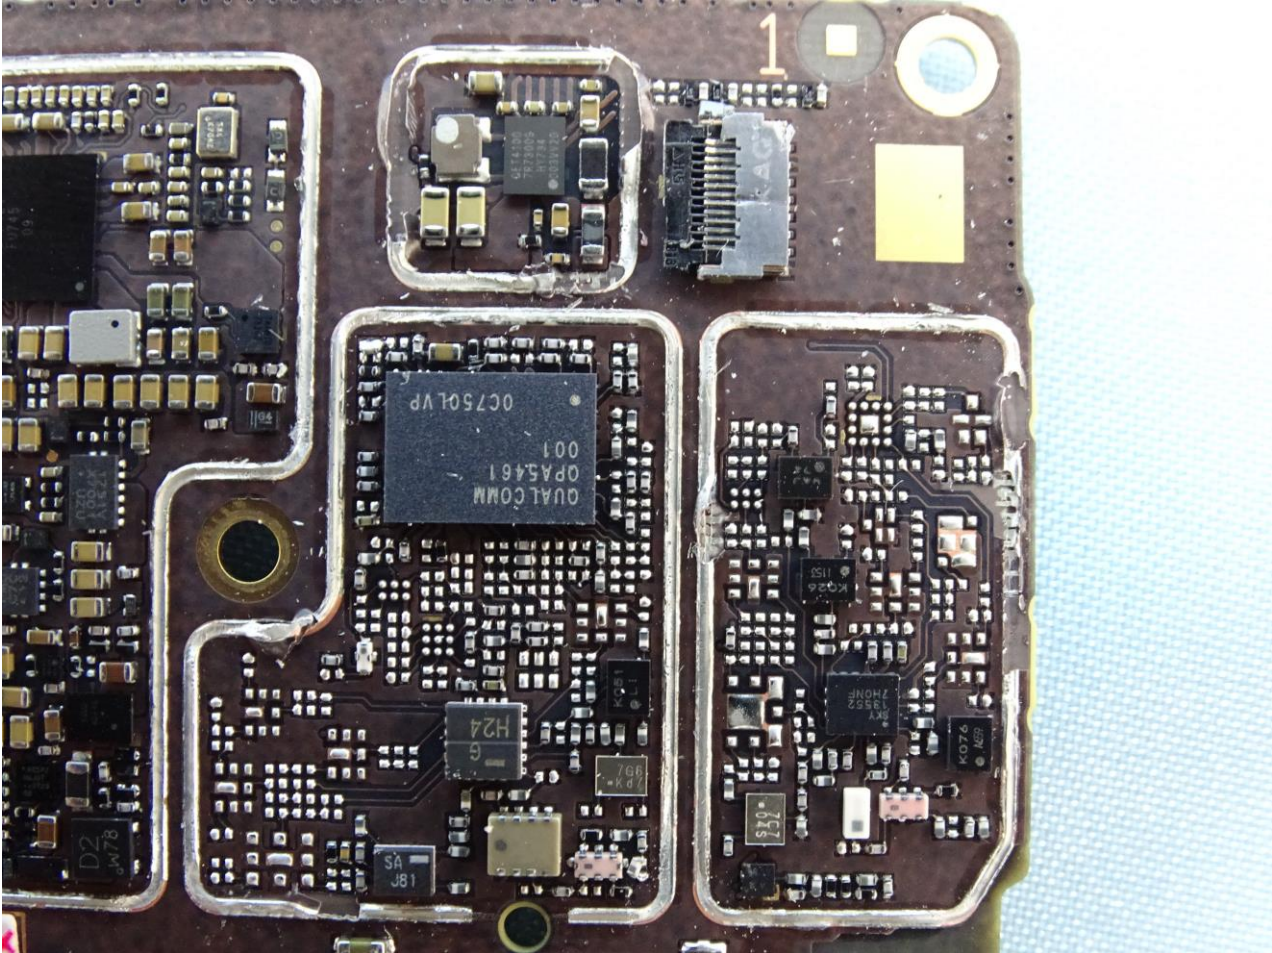

Brand Name: Motorola / Model Name: XT1929-5

Brand Name: Motorola / Model Name: XT1929-5

Brand Name: Motorola / Model Name: XT1929-5

Brand Name: Motorola / Model Name: XT1929-5

Brand Name: Motorola / Model Name: XT1929-5

Brand Name: Motorola / Model Name: XT1929-5

Brand Name: Motorola / Model Name: XT1929-5

Brand Name: Motorola / Model Name: XT1929-5

Brand Name: Motorola / Model Name: XT1929-5

Bluetooth & WLAN Antenna

Brand Name: Motorola / Model Name: XT1929-5