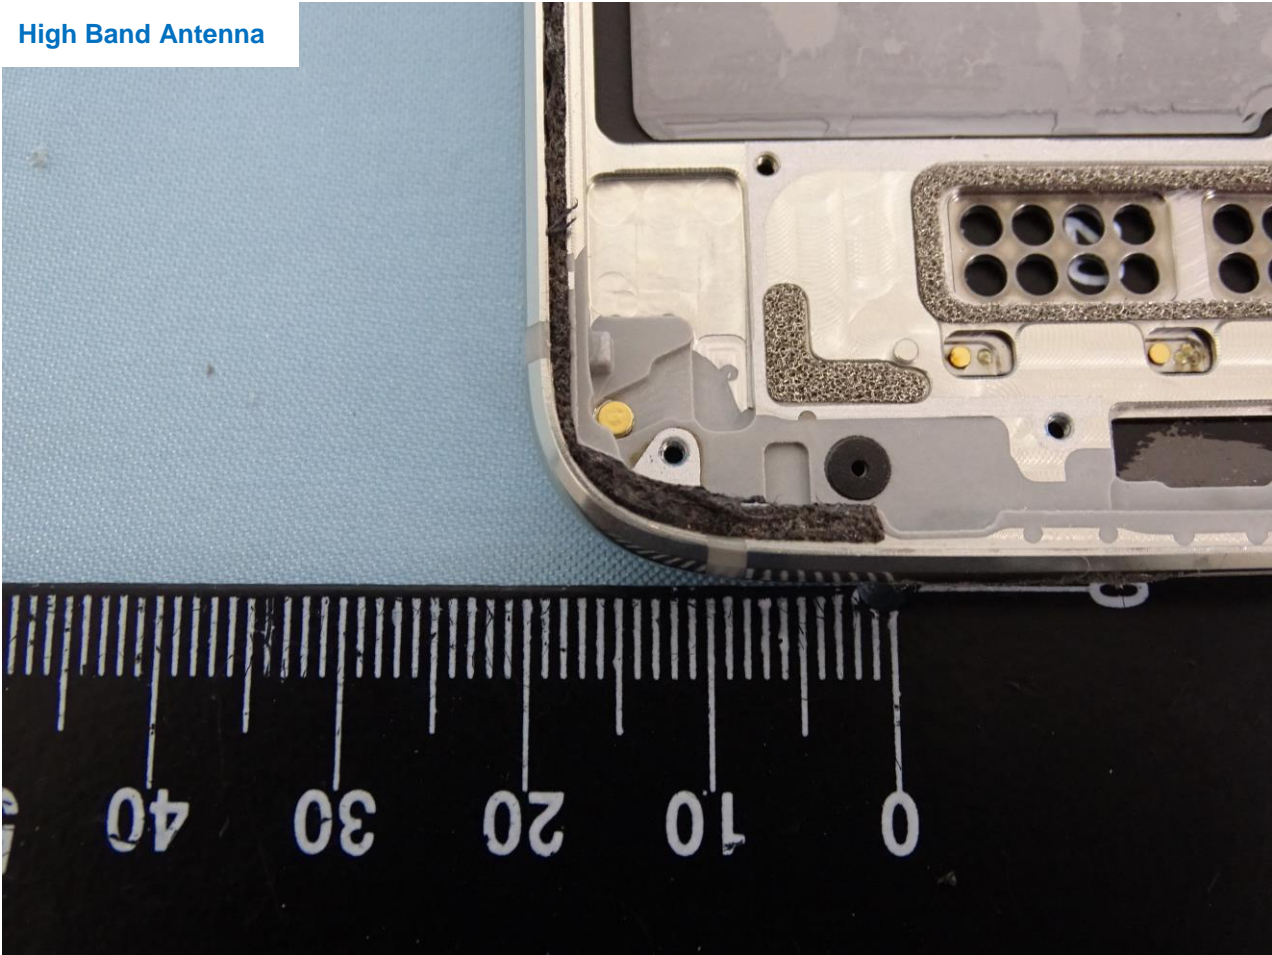

Diversity & NFC Antenna

Brand Name: Motorola / Model Name: XT1929-5

GPS Antenna

Brand Name: Motorola / Model Name: XT1929-5

High Band Antenna

Brand Name: Motorola / Model Name: XT1929-5

High Band Diversity

Brand Name: Motorola / Model Name: XT1929-5