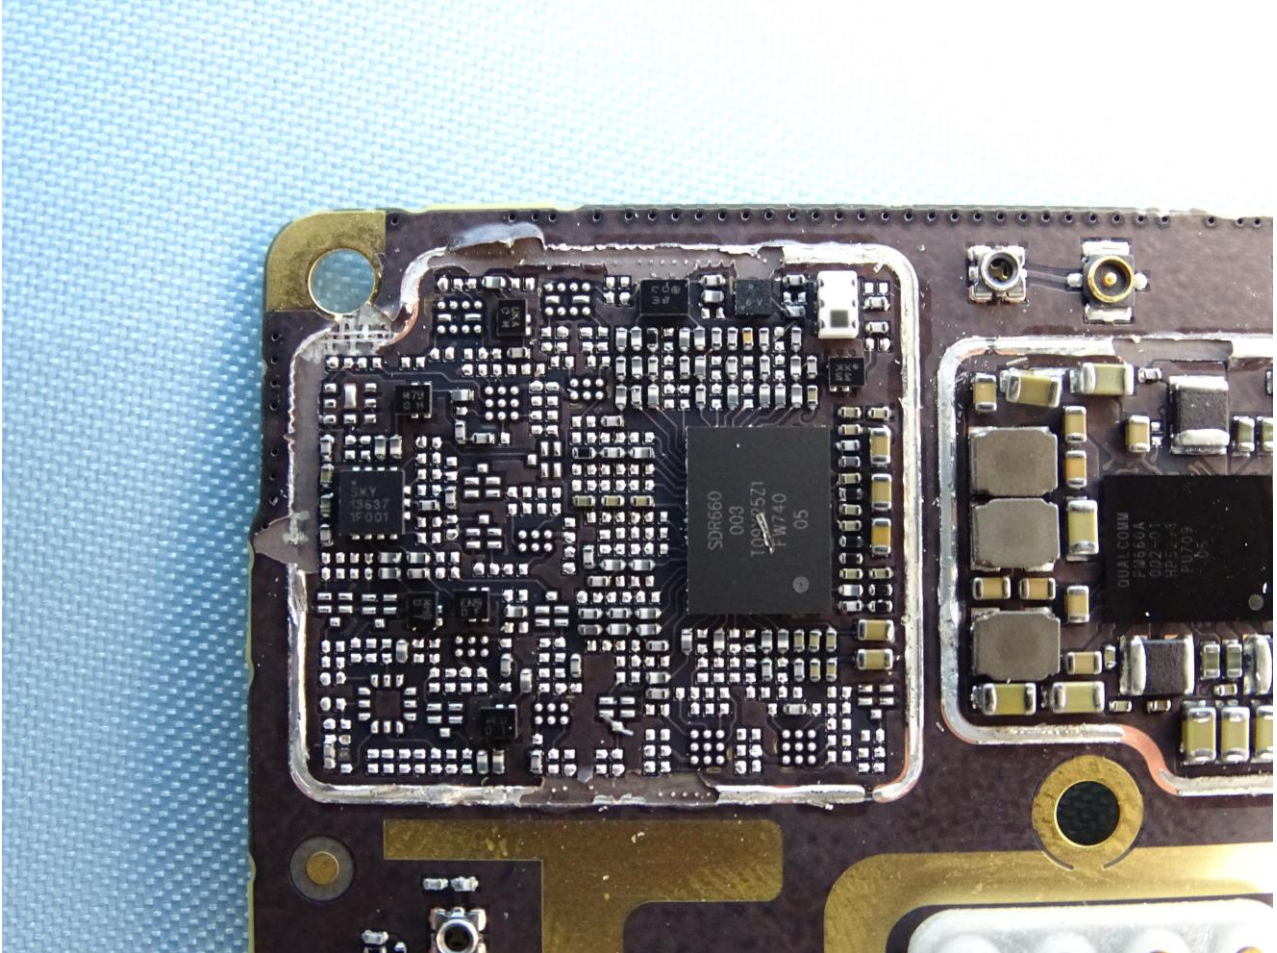

3. Internal Photograph of EUT

Brand Name: Motorola / Model Name: XT1929-5

Brand Name: Motorola / Model Name: XT1929-5

Brand Name: Motorola / Model Name: XT1929-5

Brand Name: Motorola / Model Name: XT1929-5

Brand Name: Motorola / Model Name: XT1929-5

Brand Name: Motorola / Model Name: XT1929-5

Brand Name: Motorola / Model Name: XT1929-5

Brand Name: Motorola / Model Name: XT1929-5

Brand Name: Motorola / Model Name: XT1929-5