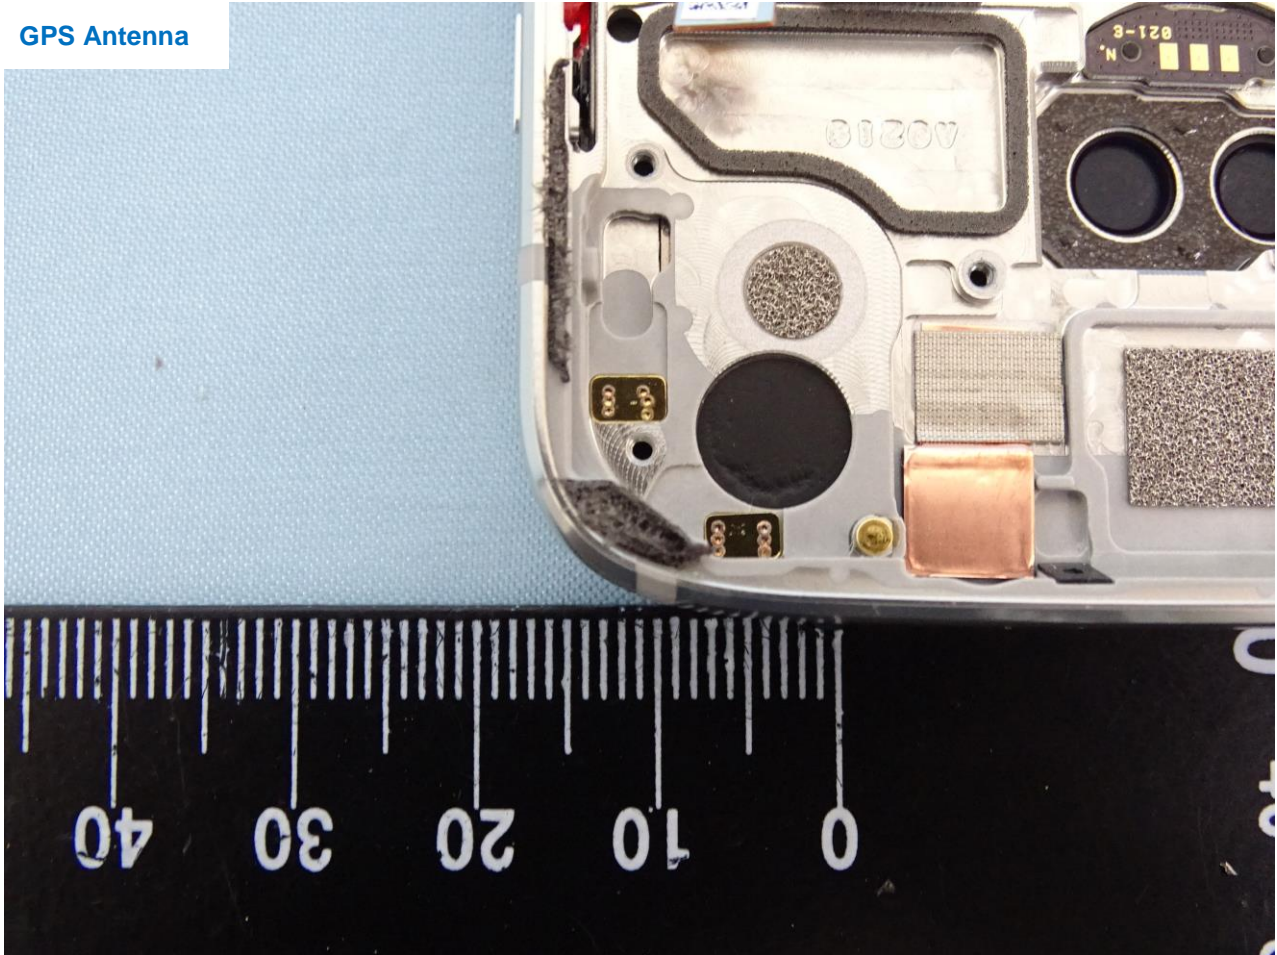

Brand Name: Motorola / Model Name: XT1929-5

GPS Antenna