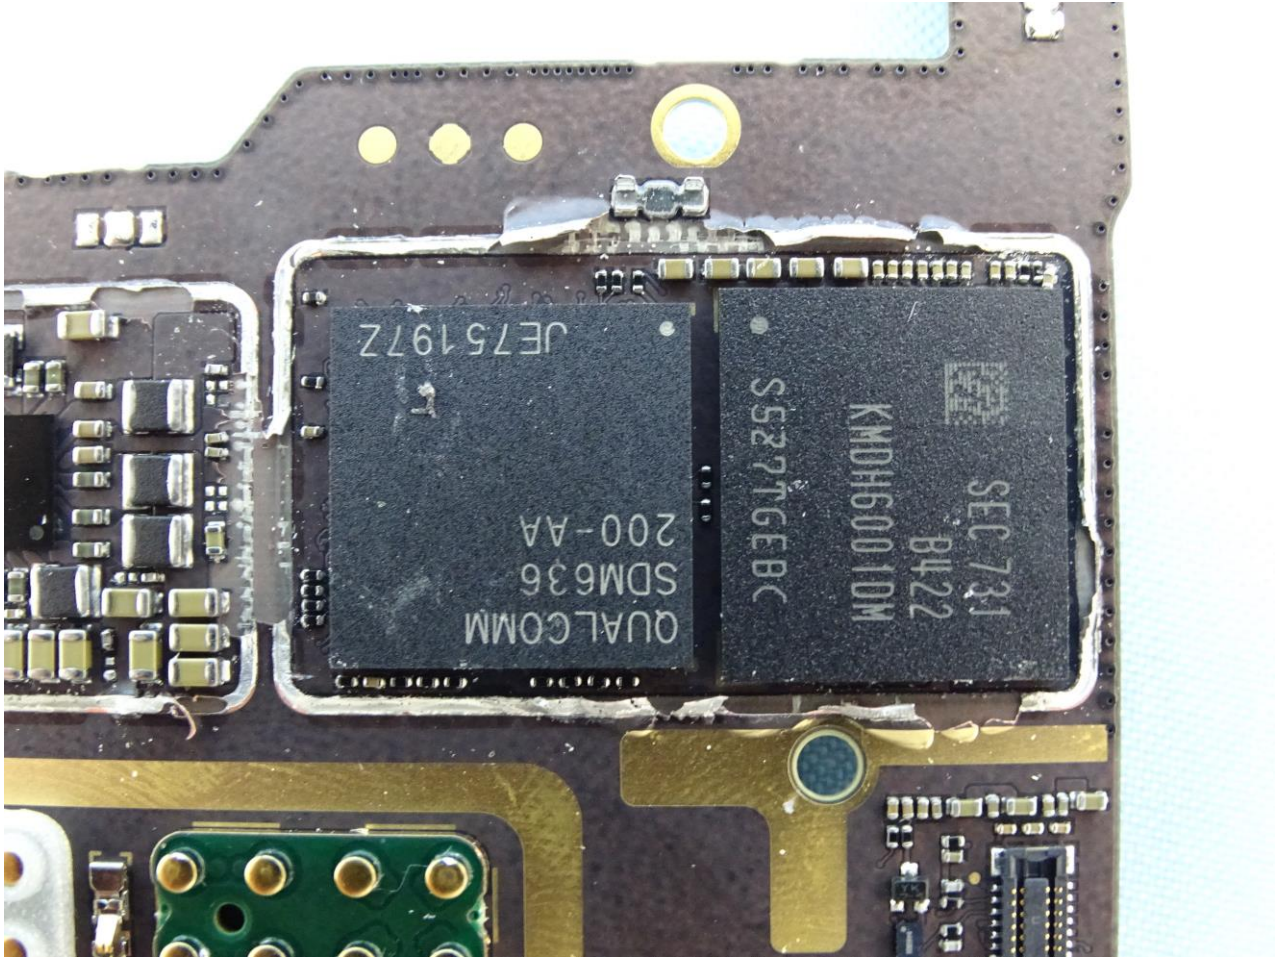

3. Internal Photograph of EUT

Brand Name: Motorola / Model Name: XT1929-5

Brand Name: Motorola / Model Name: XT1929-5

Brand Name: Motorola / Model Name: XT1929-5

Brand Name: Motorola / Model Name: XT1929-5

Brand Name: Motorola / Model Name: XT1929-5

Brand Name: Motorola / Model Name: XT1929-5

Brand Name: Motorola / Model Name: XT1929-5

Brand Name: Motorola / Model Name: XT1929-5

Brand Name: Motorola / Model Name: XT1929-5