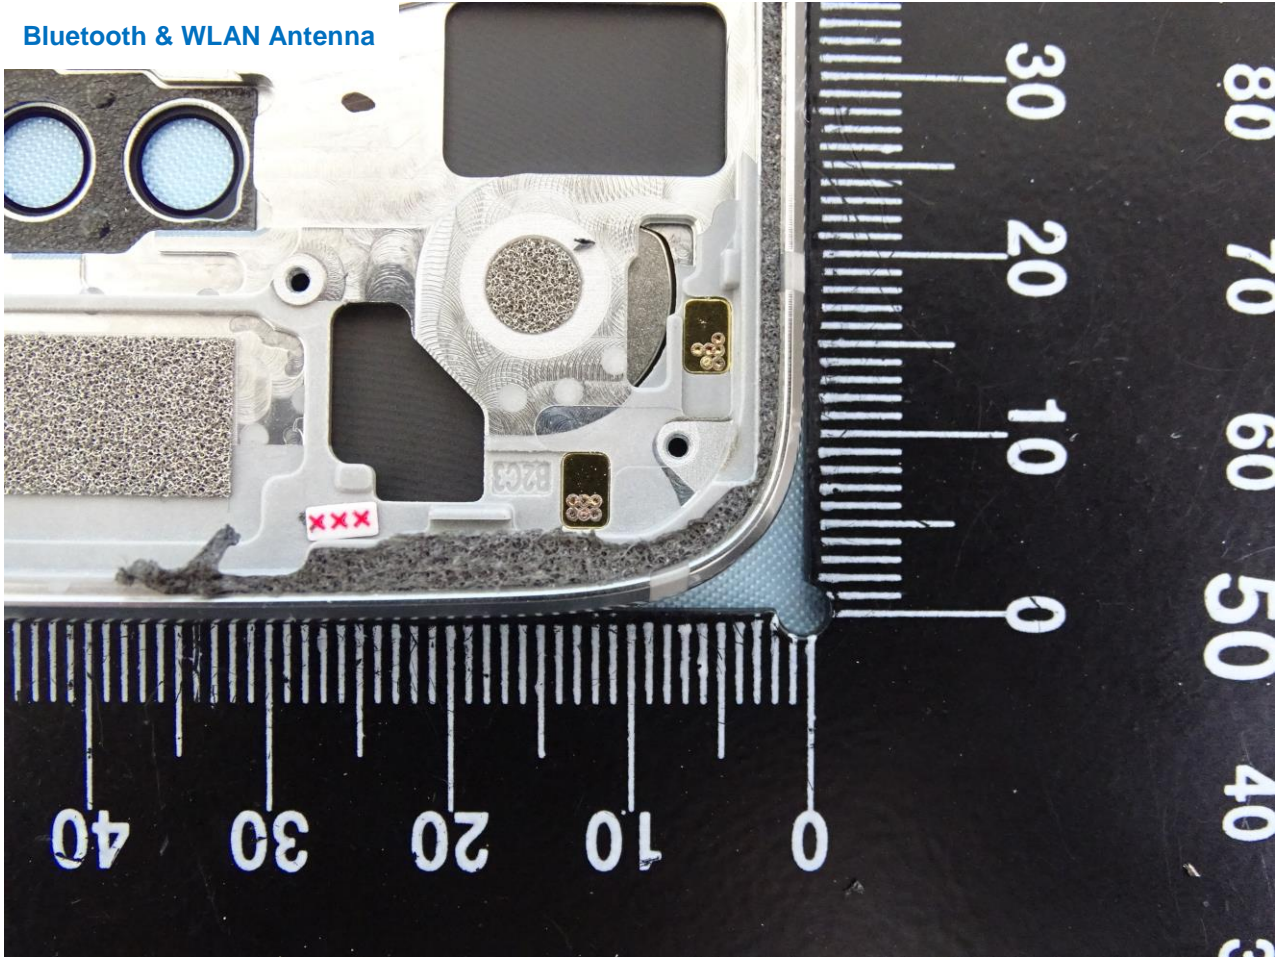

Brand Name: Motorola / Model Name: XT1929-5

Brand Name: Motorola / Model Name: XT1929-5

Brand Name: Motorola / Model Name: XT1929-5

Brand Name: Motorola / Model Name: XT1929-5

Bluetooth & WLAN Antenna

Brand Name: Motorola / Model Name: XT1929-5