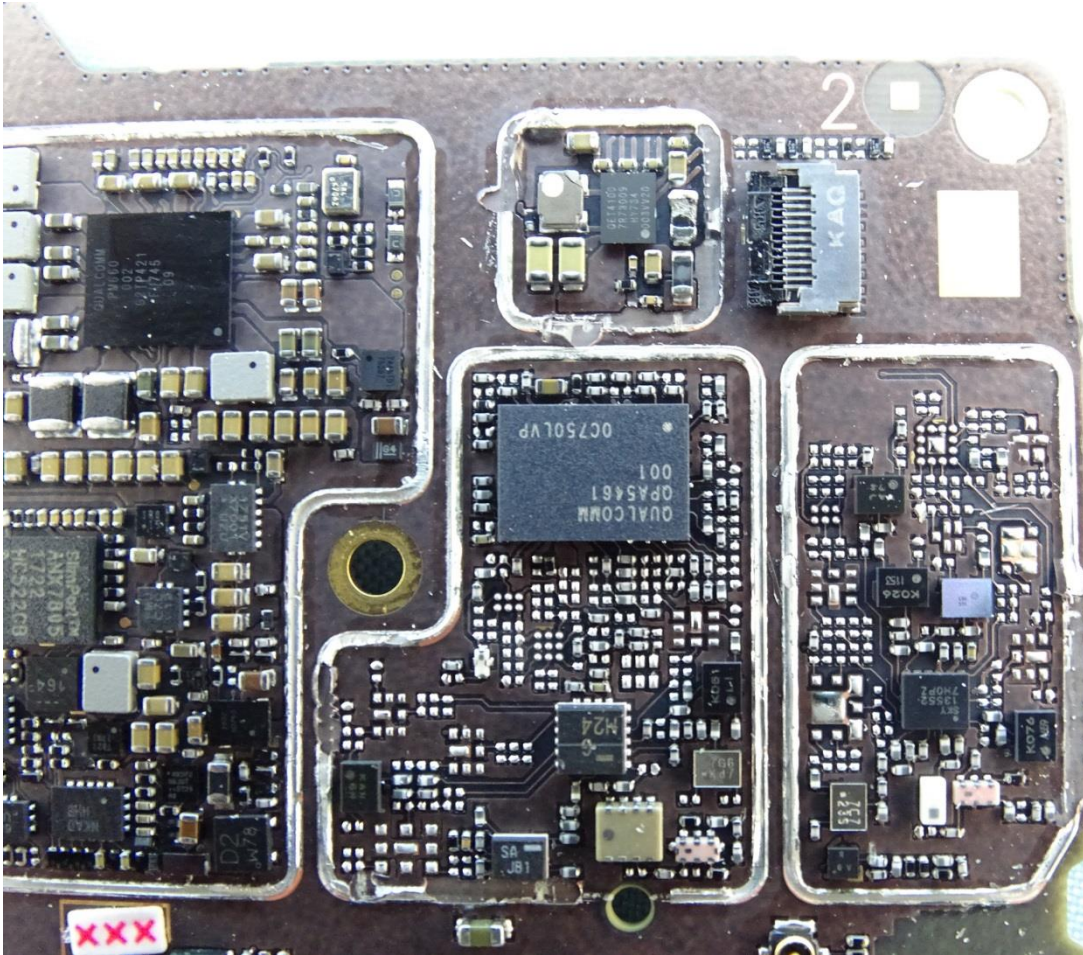

Brand Name: Motorola / Model Name: XT1929-6

Brand Name: Motorola / Model Name: XT1929-6

Brand Name: Motorola / Model Name: XT1929-6

Brand Name: Motorola / Model Name: XT1929-6

Brand Name: Motorola / Model Name: XT1929-6

Brand Name: Motorola / Model Name: XT1929-6

Brand Name: Motorola / Model Name: XT1929-6

Brand Name: Motorola / Model Name: XT1929-6

High Band Antenna

Brand Name: Motorola / Model Name: XT1929-6

Brand Name: Motorola / Model Name: XT1929-6