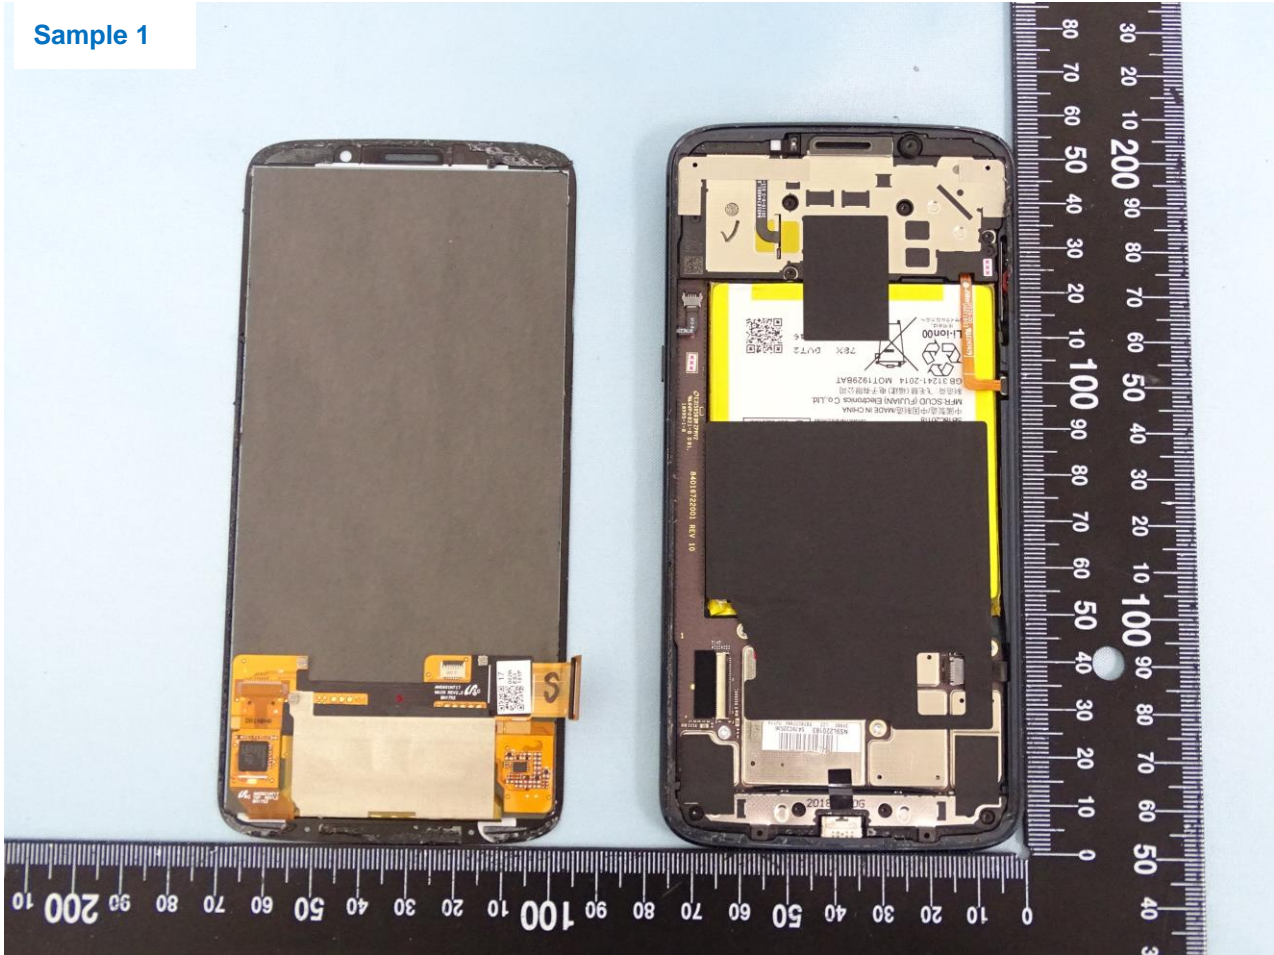

3. Internal Photograph of EUT

Brand Name: Motorola / Model Name: XT1929-6

Brand Name: Motorola / Model Name: XT1929-6

Sample 1

Brand Name: Motorola / Model Name: XT1929-6

Brand Name: Motorola / Model Name: XT1929-6

Brand Name: Motorola / Model Name: XT1929-6

Brand Name: Motorola / Model Name: XT1929-6

Brand Name: Motorola / Model Name: XT1929-6

Brand Name: Motorola / Model Name: XT1929-6

Brand Name: Motorola / Model Name: XT1929-6