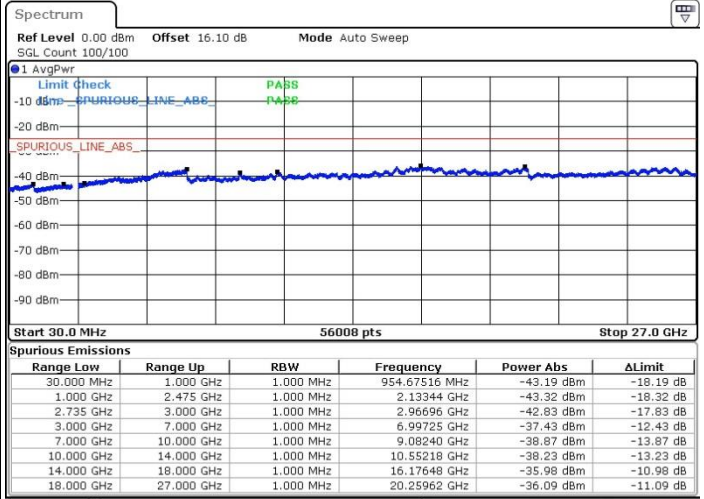

Middle Channel / FullIRB

N/A

Date: 19.FEB.2018 21:26:44

LTE Band 41 / 20MHz+5MHz

64QAM

Highest Channel / 1RB0 and 1RB24

Highest Channel / 1RB99 and 1RB0

Date: 19.FEB.2018 21:36:43

Date: 20.FEB.2018 00:35:51

Highest Channel / FullIRB

N/A

Date: 19.FEB.2018 21:35:19

LTE Band 41 / 20MHz+10MHz

64QAM

Lowest Channel / 1RB0 and 1RB49

Lowest Channel / 1RB99 and 1RB0

Date: 20.FEB.2018 01:06:12

Date: 20.FEB.2018 01:17:40

Lowest Channel / FullRB

N/A

Date: 20.FEB.2018 01:32:56

LTE Band 41 / 20MHz+10MHz

64QAM

Middle Channel / 1RB0 and 1RB49