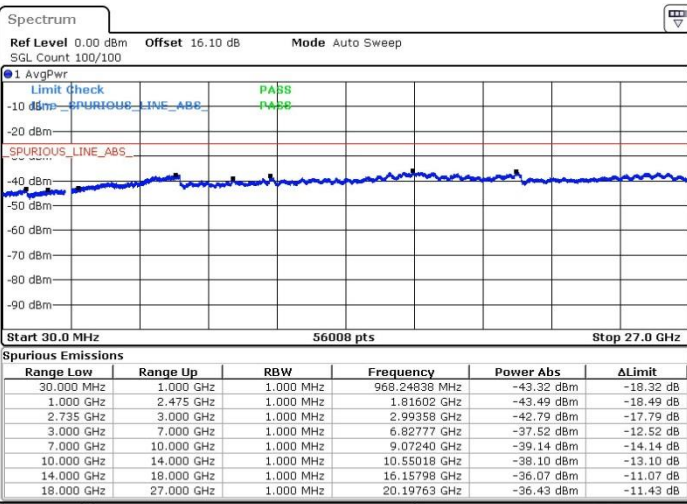

LTE Band 41 / 15MHz+20MHz

64QAM

Highest Channel / 1RB0 and 1RB99

Highest Channel / 1RB74 and 1RB0

Date: 20.FEB.2018 17:50:29

Date: 20.FEB.2018 17:39:53

Highest Channel / FullIRB

N/A

Date: 20.FEB.2018 16:20:19

LTE Band 41 / 20MHz+5MHz

64QAM

Lowest Channel / 1RB0 and 1RB24

Lowest Channel / 1RB99 and 1RB0

Date: 19.FEB.2018 20:45:11

Date: 19.FEB.2018 21:12:45

Lowest Channel / FullRB