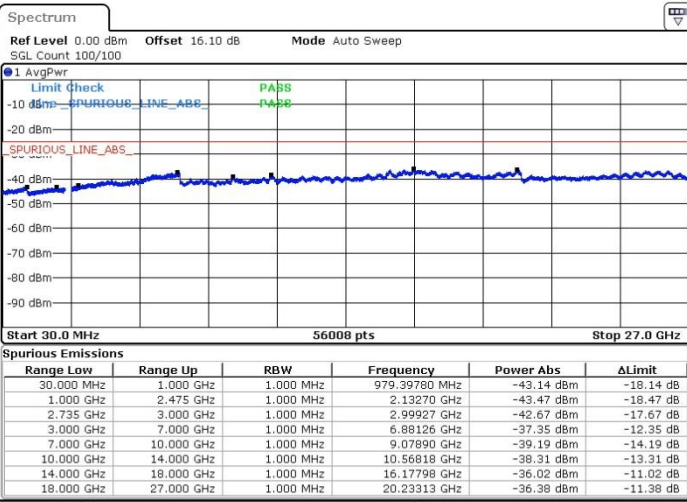

Highest Channel / 1RB74 and 1RB0

Date: 20.FEB.2018 16:25:07

Date: 20.FEB.2018 16:15:49

Highest Channel / FullIRB

N/A

Date: 20.FEB.2018 01:27:09

LTE Band 41 / 15MHz+20MHz

64QAM

Lowest Channel / 1RB0 and 1RB99

Lowest Channel / 1RB74 and 1RB0

Date: 20.FEB.2018 16:32:30

Date: 20.FEB.2018 16:30:24

Lowest Channel / FullIRB

N/A

Date: 20.FEB.2018 16:27:40

LTE Band 41 / 15MHz+20MHz