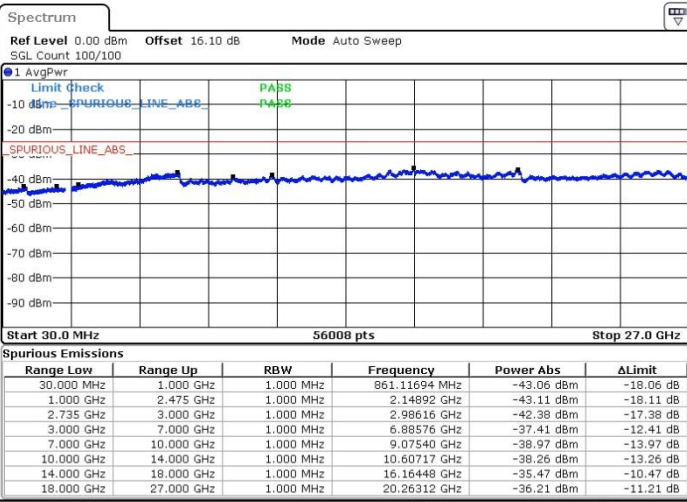

Highest Channel / FullIRB

N/A

Date: 20.FEB.2018 23:17:08

LTE Band 41 / 15MHz+15MHz

64QAM

Lowest Channel / 1RB0 and 1RB74

Lowest Channel / 1RB74 and 1RB0

Date: 20.FEB.2018 01:47:42

Date: 20.FEB.2018 01:22:53

Lowest Channel / FullRB

N/A

Date: 20.FEB.2018 01:38:12

LTE Band 41 / 15MHz+15MHz

64QAM

Middle Channel / 1RB0 and 1RB74

Middle Channel / 1RB74 and 1RB0

Date: 20.FEB.2018 00:58:28

Date: 20.FEB.2018 01:05:20

Middle Channel / FullIRB

N/A

Date: 20.FEB.2018 01:34:31

LTE Band 41 / 15MHz+15MHz

64QAM

Highest Channel / 1RB0 and 1RB74

Highest Channel / 1RB74 and 1RB0

Date: 20.FEB.2018 16:25:07

Date: 20.FEB.2018 16:15:49

Highest Channel / FullIRB

N/A

Date: 20.FEB.2018 01:27:09

LTE Band 41 / 15MHz+20MHz

64QAM