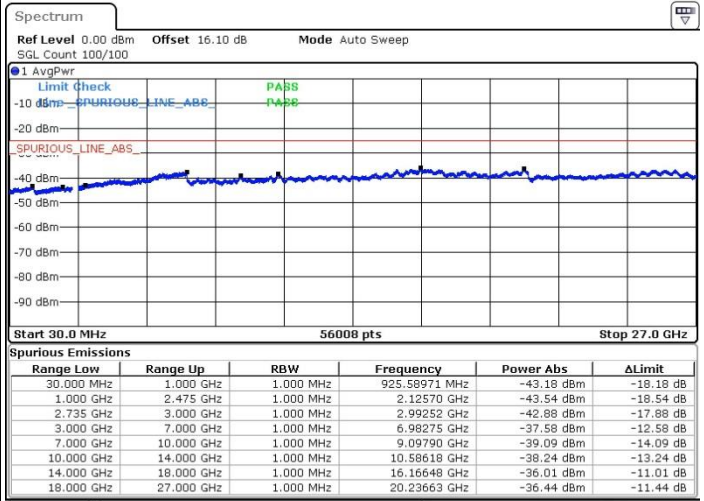

Highest Channel / 1RB74 and 1RB0

Date: 20.FEB.2018 16:25:07

Date: 20.FEB.2018 16:15:49

Highest Channel / FullIRB

N/A

Date: 20.FEB.2018 01:27:09

LTE Band 41 / 15MHz+20MHz

64QAM

Lowest Channel / 1RB0 and 1RB99

Lowest Channel / 1RB74 and 1RB0

Date: 20.FEB.2018 16:32:30

Date: 20.FEB.2018 16:30:24

Lowest Channel / FullIRB

N/A

Date: 20.FEB.2018 16:27:40

LTE Band 41 / 15MHz+20MHz