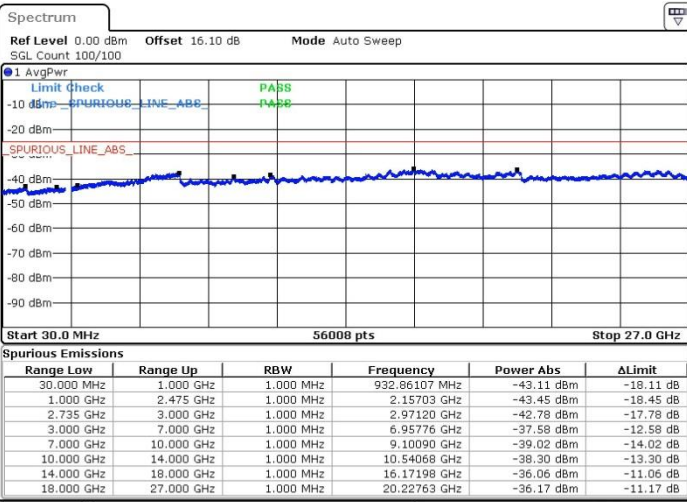

N/A

Date: 20.FEB.2018 23:02:38

LTE Band 41 / 15MHz+10MHz

64QAM

Highest Channel / 1RB0 and 1RB49

Highest Channel / 1RB74 and 1RB0

Date: 20.FEB.2018 23:08:47

Date: 20.FEB.2018 23:19:28

Highest Channel / FullIRB

N/A

Date: 20.FEB.2018 23:17:08

LTE Band 41 / 15MHz+15MHz

64QAM

Lowest Channel / 1RB0 and 1RB74

Lowest Channel / 1RB74 and 1RB0

Date: 20.FEB.2018 01:47:42