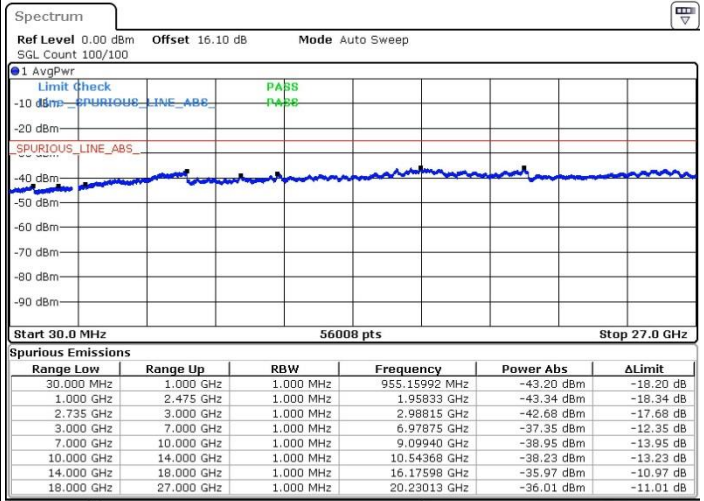

Highest Channel / FullIRB

N/A

Date: 20.FEB.2018 23:17:08

LTE Band 41 / 15MHz+15MHz

64QAM

Lowest Channel / 1RB0 and 1RB74

Lowest Channel / 1RB74 and 1RB0

Date: 20.FEB.2018 01:47:42

Date: 20.FEB.2018 01:22:53

Lowest Channel / FullRB

N/A

Date: 20.FEB.2018 01:38:12

LTE Band 41 / 15MHz+15MHz

64QAM

Middle Channel / 1RB0 and 1RB74

Middle Channel / 1RB74 and 1RB0

Date: 20.FEB.2018 00:58:28

Date: 20.FEB.2018 01:05:20

Middle Channel / FullIRB

N/A

Date: 20.FEB.2018 01:34:31

LTE Band 41 / 15MHz+15MHz

64QAM

Highest Channel / 1RB0 and 1RB74