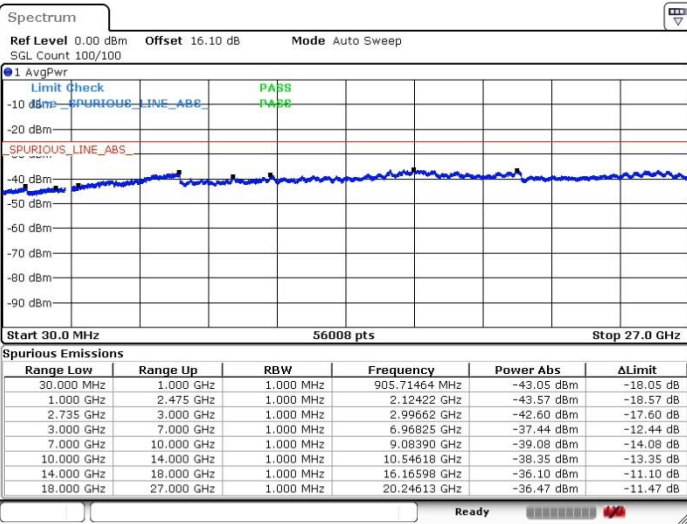

Highest Channel / 1RB0 and 1RB49

Highest Channel / 1RB99 and 1RB0

Date: 20.FEB.2018 01:22:11

Date: 20.FEB.2018 01:44:32

Highest Channel / FullIRB

N/A

Date: 20.FEB.2018 01:10:53

LTE Band 41 / 20MHz+15MHz

64QAM

Lowest Channel / 1RB0 and 1RB74

Lowest Channel / 1RB99 and 1RB0

Date: 20.FEB.2018 17:42:07

Date: 20.FEB.2018 18:00:27

Lowest Channel / FullRB

N/A

Date: 20.FEB.2018 18:08:50

LTE Band 41 / 20MHz+15MHz

64QAM

Middle Channel / 1RB0 and 1RB74

Middle Channel / 1RB99 and 1RB0

Date: 20.FEB.2018 17:51:06

Date: 20.FEB.2018 18:01:49

Middle Channel / FullIRB

N/A

Date: 20.FEB.2018 18:08:13

LTE Band 41 / 20MHz+15MHz

64QAM

Highest Channel / 1RB0 and 1RB74

Highest Channel / 1RB99 and 1RB0

Date: 20.FEB.2018 18:03:41

Date: 20.FEB.2018 16:19:27

Highest Channel / FullIRB