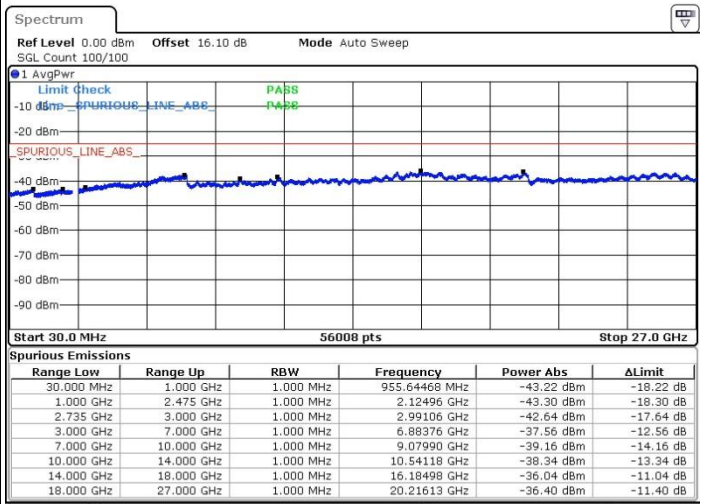

Lowest Channel / 1RB0 and 1RB99

Lowest Channel / 1RB74 and 1RB0

Date: 20.FEB.2018 16:32:30

Date: 20.FEB.2018 16:30:24

Lowest Channel / FullIRB

N/A

Date: 20.FEB.2018 16:27:40

LTE Band 41 / 15MHz+20MHz

LTE Band 41 / 15MHz+20MHz

64QAM

Highest Channel / 1RB0 and 1RB99

Highest Channel / 1RB74 and 1RB0

Date: 20.FEB.2018 17:50:29

Date: 20.FEB.2018 17:39:53

Highest Channel / FullIRB

N/A