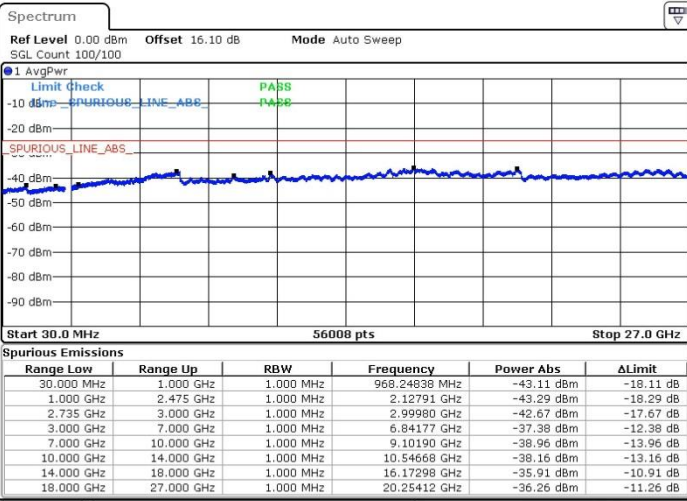

Highest Channel / FullIRB

N/A

Date: 20.FEB.2018 23:17:08

LTE Band 41 / 15MHz+15MHz

64QAM

Lowest Channel / 1RB0 and 1RB74

Lowest Channel / 1RB74 and 1RB0

Date: 20.FEB.2018 01:47:42

Date: 20.FEB.2018 01:22:53

Lowest Channel / FullRB

N/A

Date: 20.FEB.2018 01:38:12

LTE Band 41 / 15MHz+15MHz

64QAM

Middle Channel / 1RB0 and 1RB74

Middle Channel / 1RB74 and 1RB0

Date: 20.FEB.2018 00:58:28

Date: 20.FEB.2018 01:05:20

Middle Channel / FullIRB

N/A

Date: 20.FEB.2018 01:34:31

LTE Band 41 / 15MHz+15MHz

64QAM

Highest Channel / 1RB0 and 1RB74