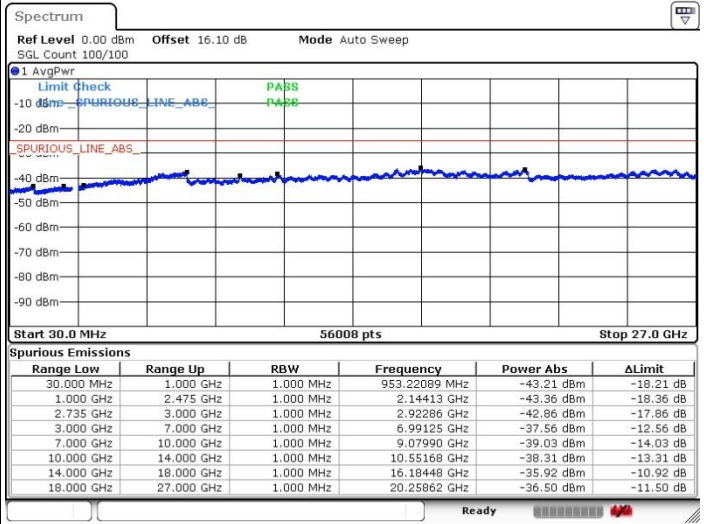

Highest Channel / 1RB0 and 1RB49

Highest Channel / 1RB99 and 1RB0

Date: 20.FEB.2018 01:22:11

Date: 20.FEB.2018 01:44:32

Highest Channel / FullIRB

N/A

Date: 20.FEB.2018 01:10:53

LTE Band 41 / 20MHz+15MHz

64QAM

Lowest Channel / 1RB0 and 1RB74

Lowest Channel / 1RB99 and 1RB0

Date: 20.FEB.2018 17:42:07

Date: 20.FEB.2018 18:00:27

Lowest Channel / FullRB

N/A

Date: 20.FEB.2018 18:08:50