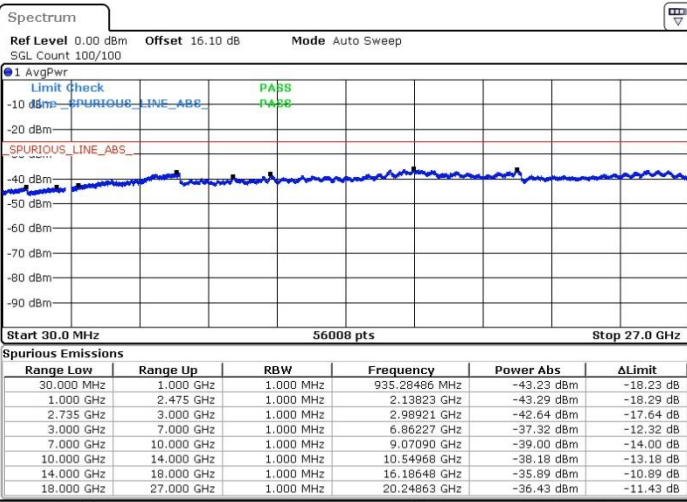

LTE Band 41 / 15MHz+10MHz

64QAM

Lowest Channel / 1RB0 and 1RB49

Lowest Channel / 1RB74 and 1RB0

Date: 20.FEB.2018 23:05:28

Date: 20.FEB.2018 23:09:53

Lowest Channel / FullRB

N/A

Date: 20.FEB.2018 23:15:57

LTE Band 41 / 15MHz+10MHz

64QAM

Middle Channel / 1RB0 and 1RB49

Middle Channel / 1RB74 and 1RB0

Date: 20.FEB.2018 23:06:55

Date: 20.FEB.2018 23:03:16

Middle Channel / FullIRB

N/A

Date: 20.FEB.2018 23:02:38

LTE Band 41 / 15MHz+10MHz

64QAM

Highest Channel / 1RB0 and 1RB49

Highest Channel / 1RB74 and 1RB0

Date: 20.FEB.2018 23:08:47

Date: 20.FEB.2018 23:19:28

Highest Channel / FullIRB

N/A

Date: 20.FEB.2018 23:17:08

LTE Band 41 / 15MHz+15MHz

64QAM

Lowest Channel / 1RB0 and 1RB74

Lowest Channel / 1RB74 and 1RB0

Date: 20.FEB.2018 01:47:42