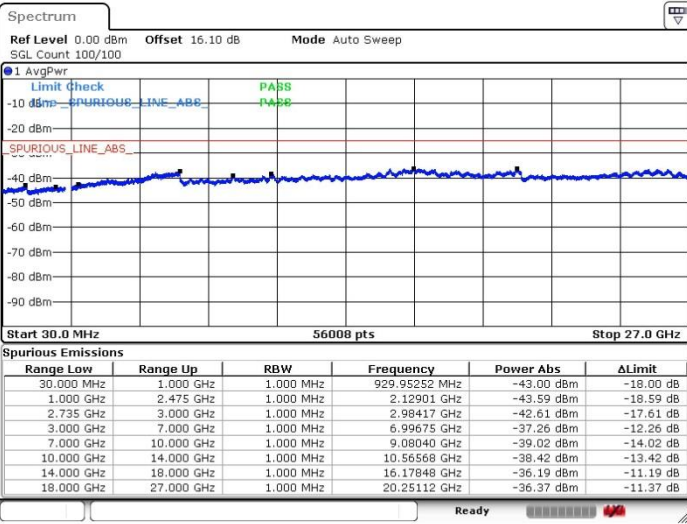

Middle Channel / 1RB99 and 1RB0

Date: 20.FEB.2018 01:29:11

Date: 20.FEB.2018 01:49:22

Middle Channel / FullIRB

N/A

Date: 20.FEB.2018 01:37:19

LTE Band 41 / 20MHz+10MHz

64QAM

Highest Channel / 1RB0 and 1RB49

Highest Channel / 1RB99 and 1RB0

Date: 20.FEB.2018 01:22:11

Date: 20.FEB.2018 01:44:32

Highest Channel / FullIRB

N/A

Date: 20.FEB.2018 01:10:53

LTE Band 41 / 20MHz+15MHz

64QAM

Lowest Channel / 1RB0 and 1RB74

Lowest Channel / 1RB99 and 1RB0

Date: 20.FEB.2018 17:42:07

Date: 20.FEB.2018 18:00:27

Lowest Channel / FullRB

N/A

Date: 20.FEB.2018 18:08:50