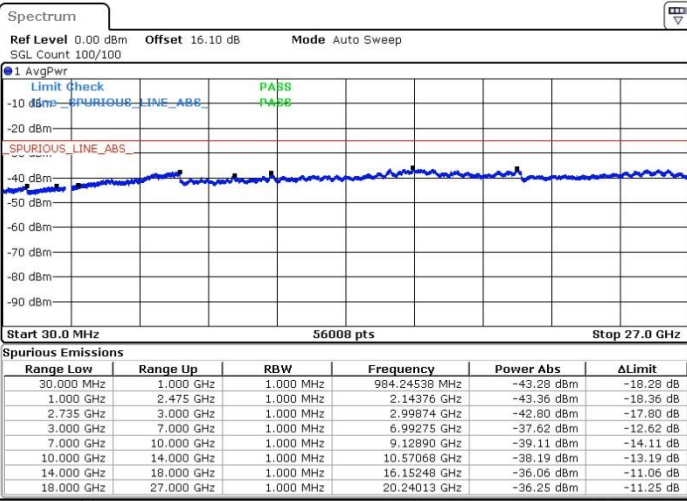

Highest Channel / 1RB74 and 1RB0

Date: 20.FEB.2018 16:25:07

Date: 20.FEB.2018 16:15:49

Highest Channel / FullIRB

N/A

Date: 20.FEB.2018 01:27:09

LTE Band 41 / 15MHz+20MHz

64QAM

Lowest Channel / 1RB0 and 1RB99

Lowest Channel / 1RB74 and 1RB0

Date: 20.FEB.2018 16:32:30

Date: 20.FEB.2018 16:30:24

Lowest Channel / FullIRB

N/A

Date: 20.FEB.2018 16:27:40

LTE Band 41 / 15MHz+20MHz