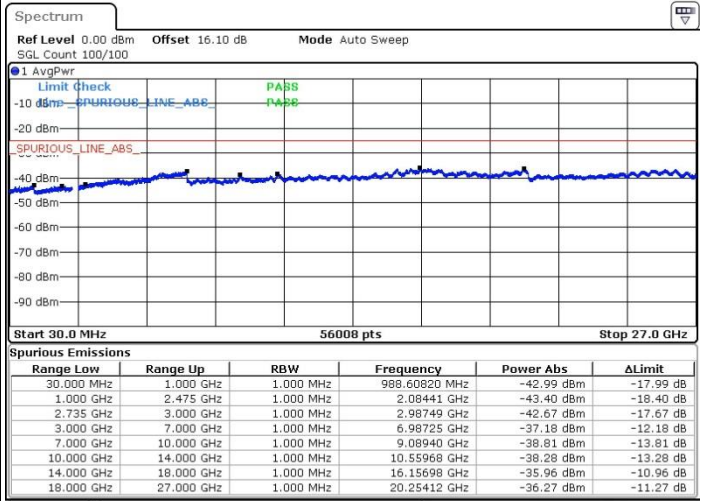

Date: 20.FEB.2018 01:06:12

Date: 20.FEB.2018 01:17:40

Lowest Channel / FullRB

N/A

Date: 20.FEB.2018 01:32:56

LTE Band 41 / 20MHz+10MHz

64QAM

Middle Channel / 1RB0 and 1RB49

Middle Channel / 1RB99 and 1RB0

Date: 20.FEB.2018 01:29:11

Date: 20.FEB.2018 01:49:22

Middle Channel / FullIRB

N/A

Date: 20.FEB.2018 01:37:19

LTE Band 41 / 20MHz+10MHz

64QAM

Highest Channel / 1RB0 and 1RB49

Highest Channel / 1RB99 and 1RB0

Date: 20.FEB.2018 01:22:11

Date: 20.FEB.2018 01:44:32

Highest Channel / FullIRB

N/A

Date: 20.FEB.2018 01:10:53

LTE Band 41 / 20MHz+15MHz