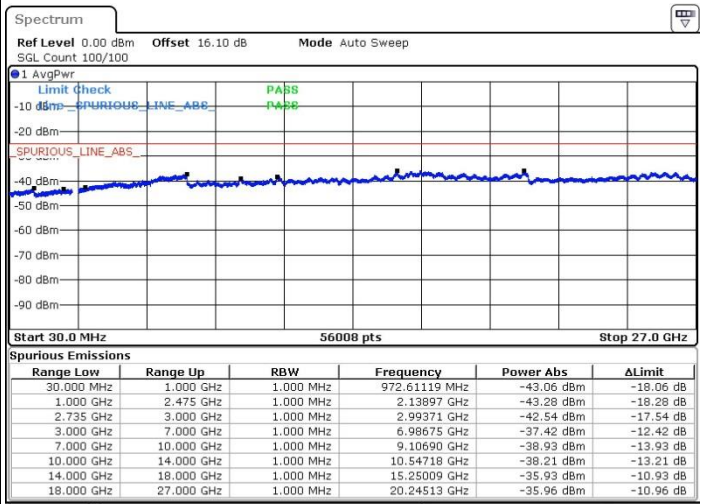

Middle Channel / FullIRB

N/A

Date: 19.FEB.2018 21:26:44

LTE Band 41 / 20MHz+5MHz

64QAM

Highest Channel / 1RB0 and 1RB24

Highest Channel / 1RB99 and 1RB0

Date: 19.FEB.2018 21:36:43

Date: 20.FEB.2018 00:35:51

Highest Channel / FullIRB

N/A

Date: 19.FEB.2018 21:35:19

LTE Band 41 / 20MHz+10MHz

64QAM

Lowest Channel / 1RB0 and 1RB49

Lowest Channel / 1RB99 and 1RB0