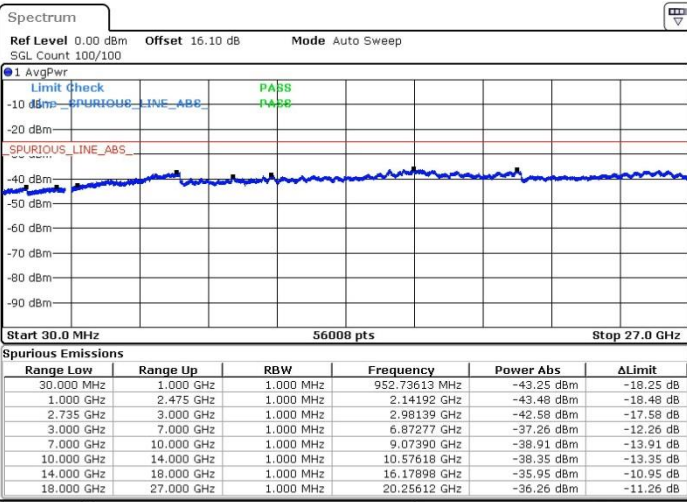

Middle Channel / 1RB99 and 1RB0

Date: 20.FEB.2018 01:29:11

Date: 20.FEB.2018 01:49:22

Middle Channel / FullIRB

N/A

Date: 20.FEB.2018 01:37:19

LTE Band 41 / 20MHz+10MHz

64QAM

Highest Channel / 1RB0 and 1RB49

Highest Channel / 1RB99 and 1RB0

Date: 20.FEB.2018 01:22:11

Date: 20.FEB.2018 01:44:32

Highest Channel / FullIRB

N/A

Date: 20.FEB.2018 01:10:53

LTE Band 41 / 20MHz+15MHz

64QAM

Lowest Channel / 1RB0 and 1RB74

Lowest Channel / 1RB99 and 1RB0

Date: 20.FEB.2018 17:42:07

Date: 20.FEB.2018 18:00:27

Lowest Channel / FullRB

N/A

Date: 20.FEB.2018 18:08:50