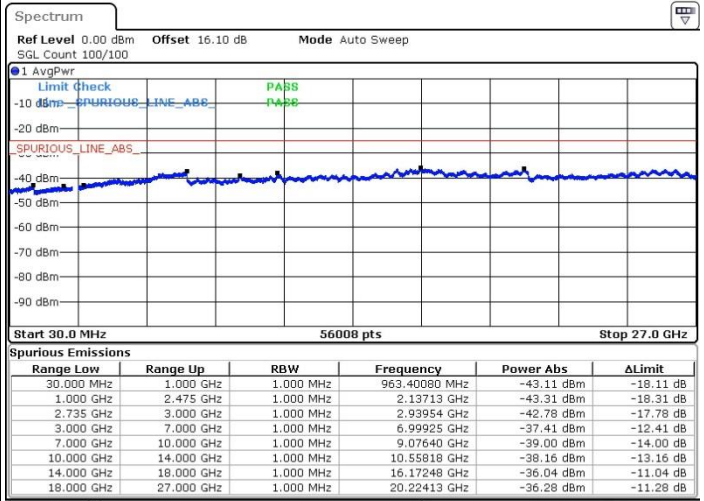

N/A

Date: 20.FEB.2018 23:02:38

LTE Band 41 / 15MHz+10MHz

64QAM

Highest Channel / 1RB0 and 1RB49

Highest Channel / 1RB74 and 1RB0

Date: 20.FEB.2018 23:08:47

Date: 20.FEB.2018 23:19:28

Highest Channel / FullIRB

N/A

Date: 20.FEB.2018 23:17:08

LTE Band 41 / 15MHz+15MHz

64QAM

Lowest Channel / 1RB0 and 1RB74

Lowest Channel / 1RB74 and 1RB0

Date: 20.FEB.2018 01:47:42