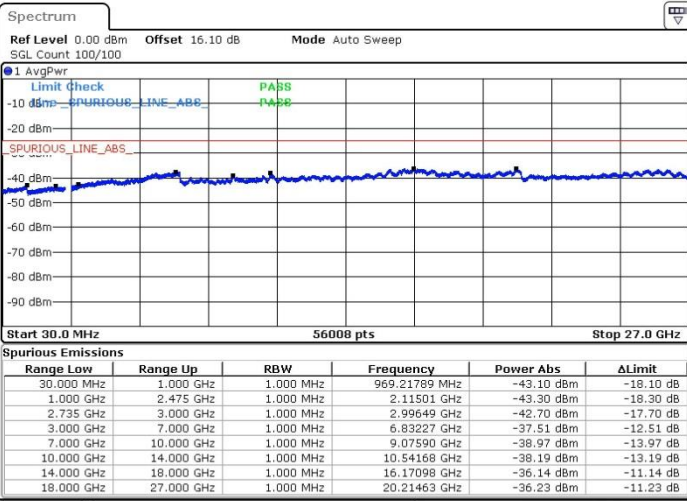

N/A

Date: 20.FEB.2018 23:02:38

LTE Band 41 / 15MHz+10MHz

64QAM

Highest Channel / 1RB0 and 1RB49

Highest Channel / 1RB74 and 1RB0

Date: 20.FEB.2018 23:08:47

Date: 20.FEB.2018 23:19:28

Highest Channel / FullIRB

N/A

Date: 20.FEB.2018 23:17:08

LTE Band 41 / 15MHz+15MHz

64QAM

Lowest Channel / 1RB0 and 1RB74

Lowest Channel / 1RB74 and 1RB0

Date: 20.FEB.2018 01:47:42