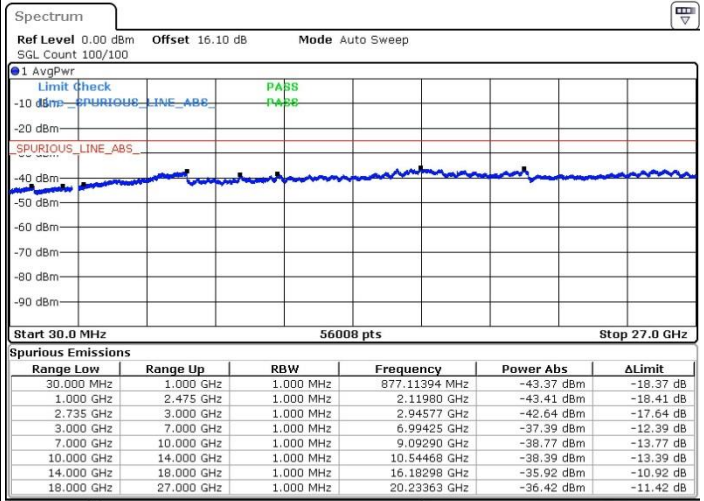

Date: 20.FEB.2018 23:15:57

LTE Band 41 / 15MHz+10MHz

64QAM

Middle Channel / 1RB0 and 1RB49

Middle Channel / 1RB74 and 1RB0

Date: 20.FEB.2018 23:06:55

Date: 20.FEB.2018 23:03:16

Middle Channel / FullIRB

N/A

Date: 20.FEB.2018 23:02:38

LTE Band 41 / 15MHz+10MHz

64QAM

Highest Channel / 1RB0 and 1RB49

Highest Channel / 1RB74 and 1RB0

Date: 20.FEB.2018 23:08:47

Date: 20.FEB.2018 23:19:28

Highest Channel / FullIRB

N/A

Date: 20.FEB.2018 23:17:08

LTE Band 41 / 15MHz+15MHz

64QAM

Lowest Channel / 1RB0 and 1RB74

Lowest Channel / 1RB74 and 1RB0

Date: 20.FEB.2018 01:47:42