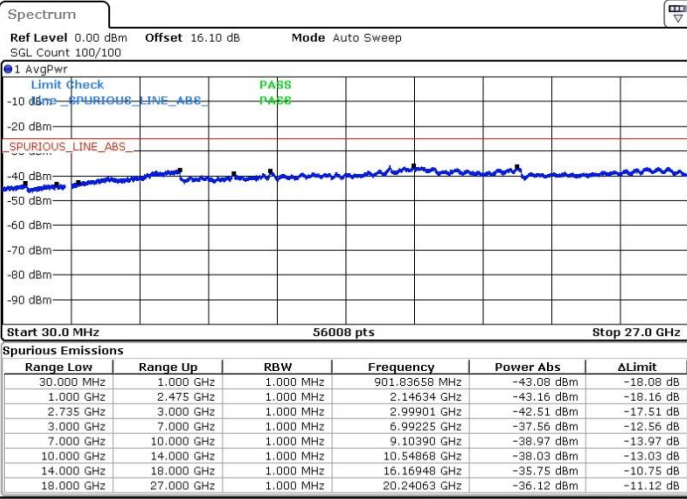

Middle Channel / FullIRB

N/A

Date: 19.FEB.2018 21:26:44

LTE Band 41 / 20MHz+5MHz

64QAM

Highest Channel / 1RB0 and 1RB24

Highest Channel / 1RB99 and 1RB0

Date: 19.FEB.2018 21:36:43

Date: 20.FEB.2018 00:35:51

Highest Channel / FullIRB

N/A

Date: 19.FEB.2018 21:35:19

LTE Band 41 / 20MHz+10MHz

64QAM

Lowest Channel / 1RB0 and 1RB49

Lowest Channel / 1RB99 and 1RB0

Date: 20.FEB.2018 01:06:12

Date: 20.FEB.2018 01:17:40

Lowest Channel / FullRB

N/A

Date: 20.FEB.2018 01:32:56

LTE Band 41 / 20MHz+10MHz

64QAM

Middle Channel / 1RB0 and 1RB49