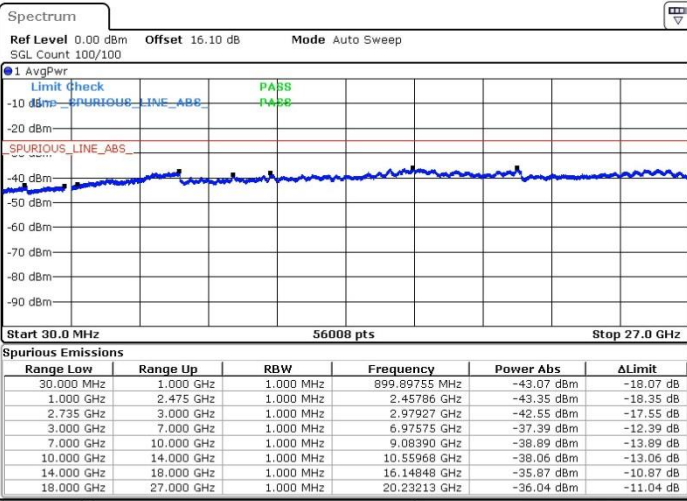

Date: 20.FEB.2018 01:06:12

Date: 20.FEB.2018 01:17:40

Lowest Channel / FullRB

N/A

Date: 20.FEB.2018 01:32:56

LTE Band 41 / 20MHz+10MHz

64QAM

Middle Channel / 1RB0 and 1RB49

Middle Channel / 1RB99 and 1RB0

Date: 20.FEB.2018 01:29:11

Date: 20.FEB.2018 01:49:22

Middle Channel / FullIRB

N/A

Date: 20.FEB.2018 01:37:19

LTE Band 41 / 20MHz+10MHz

64QAM

Highest Channel / 1RB0 and 1RB49

Highest Channel / 1RB99 and 1RB0

Date: 20.FEB.2018 01:22:11

Date: 20.FEB.2018 01:44:32

Highest Channel / FullIRB

N/A

Date: 20.FEB.2018 01:10:53

LTE Band 41 / 20MHz+15MHz