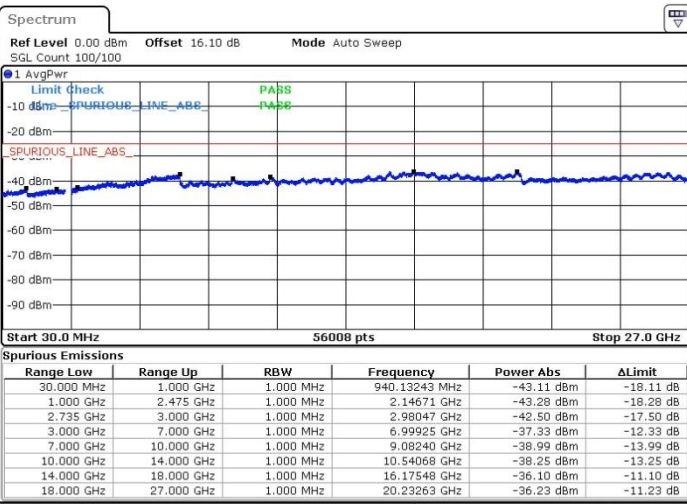

Middle Channel / FullIRB

N/A

Date: 19.FEB.2018 21:26:44

LTE Band 41 / 20MHz+5MHz

64QAM

Highest Channel / 1RB0 and 1RB24

Highest Channel / 1RB99 and 1RB0

Date: 19.FEB.2018 21:36:43

Date: 20.FEB.2018 00:35:51

Highest Channel / FullIRB

N/A

Date: 19.FEB.2018 21:35:19

LTE Band 41 / 20MHz+10MHz

64QAM

Lowest Channel / 1RB0 and 1RB49

Lowest Channel / 1RB99 and 1RB0