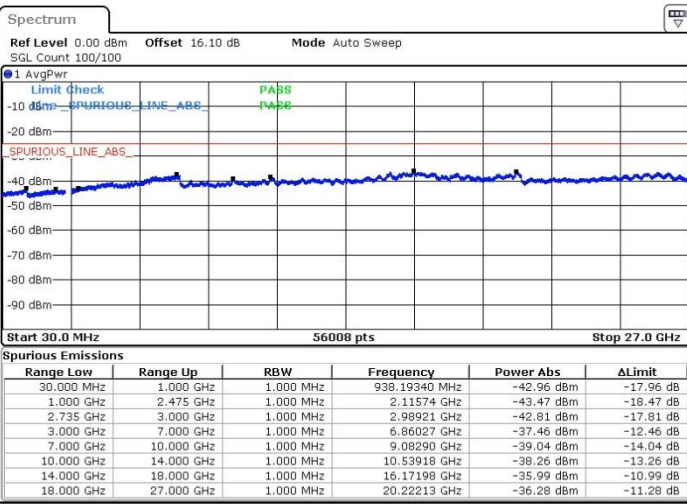

Lowest Channel / 1RB0 and 1RB99

Lowest Channel / 1RB74 and 1RB0

Date: 20.FEB.2018 16:32:30

Date: 20.FEB.2018 16:30:24

Lowest Channel / FullIRB

N/A

Date: 20.FEB.2018 16:27:40

LTE Band 41 / 15MHz+20MHz

64QAM

Middle Channel / 1RB0 and 1RB99

Middle Channel / 1RB74 and 1RB0

Date: 20.FEB.2018 16:40:35

Date: 20.FEB.2018 01:28:34

Middle Channel / FullIRB

N/A

Date: 20.FEB.2018 16:36:35

LTE Band 41 / 15MHz+20MHz

64QAM

Highest Channel / 1RB0 and 1RB99

Highest Channel / 1RB74 and 1RB0

Date: 20.FEB.2018 17:50:29

Date: 20.FEB.2018 17:39:53

Highest Channel / FullIRB

N/A