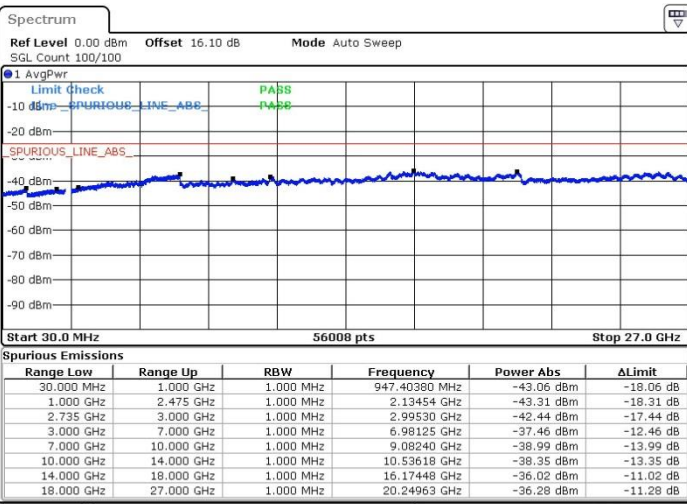

Middle Channel / FullIRB

N/A

Date: 19.FEB.2018 21:26:44

LTE Band 41 / 20MHz+5MHz

64QAM

Highest Channel / 1RB0 and 1RB24

Highest Channel / 1RB99 and 1RB0

Date: 19.FEB.2018 21:36:43

Date: 20.FEB.2018 00:35:51

Highest Channel / FullIRB

N/A

Date: 19.FEB.2018 21:35:19

LTE Band 41 / 20MHz+10MHz

64QAM

Lowest Channel / 1RB0 and 1RB49

Lowest Channel / 1RB99 and 1RB0