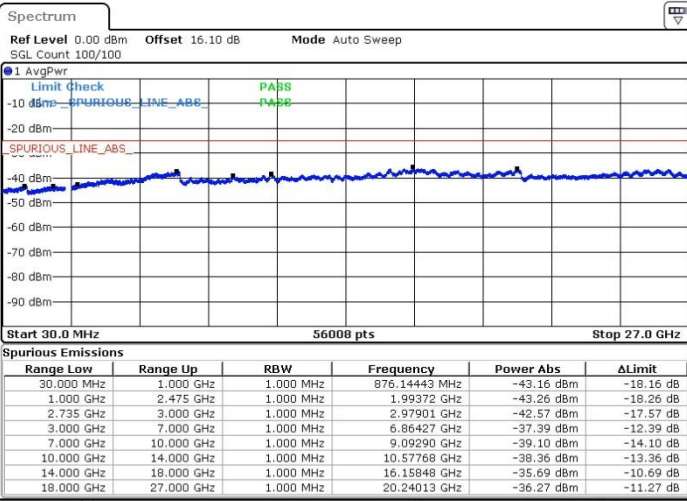

Date: 20.FEB.2018 00:35:51

Highest Channel / FullIRB

N/A

Date: 19.FEB.2018 21:35:19

LTE Band 41 / 20MHz+10MHz

64QAM

Lowest Channel / 1RB0 and 1RB49

Lowest Channel / 1RB99 and 1RB0

Date: 20.FEB.2018 01:06:12

Date: 20.FEB.2018 01:17:40

Lowest Channel / FullRB

N/A

Date: 20.FEB.2018 01:32:56

LTE Band 41 / 20MHz+10MHz

64QAM

Middle Channel / 1RB0 and 1RB49

Middle Channel / 1RB99 and 1RB0

Date: 20.FEB.2018 01:29:11

Date: 20.FEB.2018 01:49:22

Middle Channel / FullIRB

N/A

Date: 20.FEB.2018 01:37:19

LTE Band 41 / 20MHz+10MHz

64QAM

Highest Channel / 1RB0 and 1RB49

Highest Channel / 1RB99 and 1RB0

Date: 20.FEB.2018 01:22:11

Date: 20.FEB.2018 01:44:32

Highest Channel / FullIRB

N/A

Date: 20.FEB.2018 01:10:53

LTE Band 41 / 20MHz+15MHz