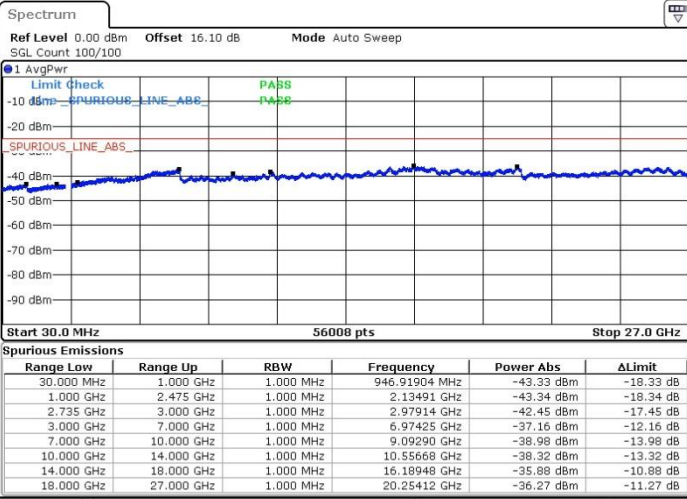

Middle Channel / FullIRB

N/A

Date: 19.FEB.2018 21:26:44

LTE Band 41 / 20MHz+5MHz

64QAM

Highest Channel / 1RB0 and 1RB24

Highest Channel / 1RB99 and 1RB0

Date: 19.FEB.2018 21:36:43

Date: 20.FEB.2018 00:35:51

Highest Channel / FullIRB

N/A

Date: 19.FEB.2018 21:35:19

LTE Band 41 / 20MHz+10MHz

64QAM

Lowest Channel / 1RB0 and 1RB49

Lowest Channel / 1RB99 and 1RB0

Date: 20.FEB.2018 01:06:12

Date: 20.FEB.2018 01:17:40

Lowest Channel / FullRB

N/A

Date: 20.FEB.2018 01:32:56

LTE Band 41 / 20MHz+10MHz

64QAM

Middle Channel / 1RB0 and 1RB49