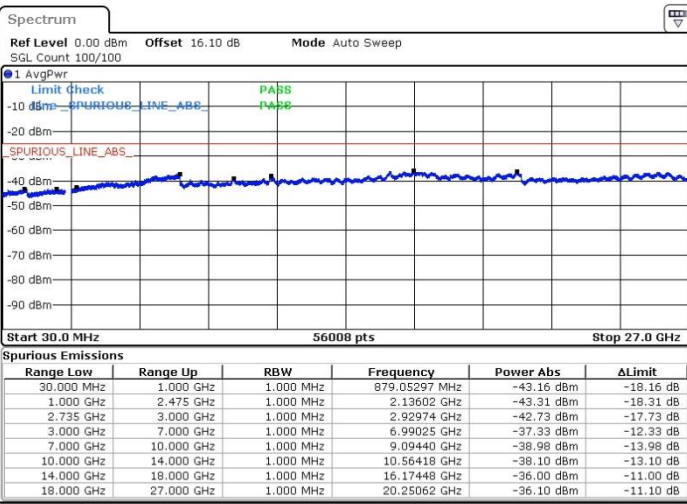

N/A

Date: 19.FEB.2018 21:15:44

LTE Band 41 / 20MHz+5MHz

64QAM

Middle Channel / 1RB0 and 1RB24

Middle Channel / 1RB99 and 1RB0

Date: 19.FEB.2018 21:21:31

Date: 19.FEB.2018 21:24:51

Middle Channel / FullIRB

N/A

Date: 19.FEB.2018 21:26:44

LTE Band 41 / 20MHz+5MHz

64QAM

Highest Channel / 1RB0 and 1RB24

Highest Channel / 1RB99 and 1RB0

Date: 19.FEB.2018 21:36:43

Date: 20.FEB.2018 00:35:51

Highest Channel / FullIRB

N/A

Date: 19.FEB.2018 21:35:19

LTE Band 41 / 20MHz+10MHz

64QAM

Lowest Channel / 1RB0 and 1RB49

Lowest Channel / 1RB99 and 1RB0