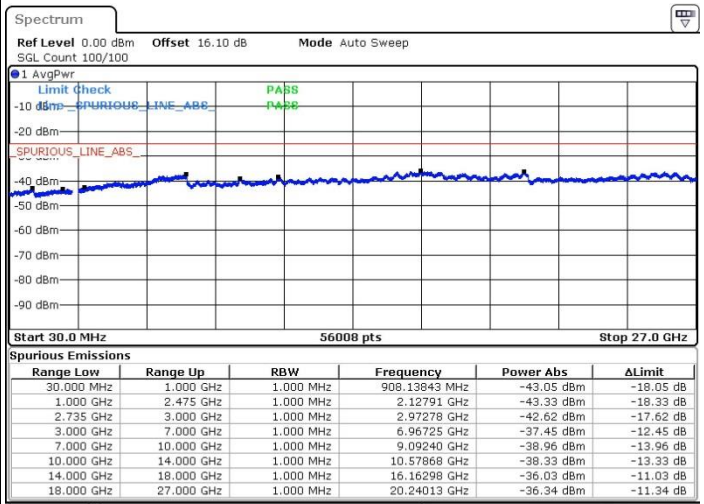

N/A

Date: 19.FEB.2018 21:15:44

LTE Band 41 / 20MHz+5MHz

64QAM

Middle Channel / 1RB0 and 1RB24

Middle Channel / 1RB99 and 1RB0

Date: 19.FEB.2018 21:21:31

Date: 19.FEB.2018 21:24:51

Middle Channel / FullIRB

N/A

Date: 19.FEB.2018 21:26:44

LTE Band 41 / 20MHz+5MHz

64QAM

Highest Channel / 1RB0 and 1RB24

Highest Channel / 1RB99 and 1RB0

Date: 19.FEB.2018 21:36:43