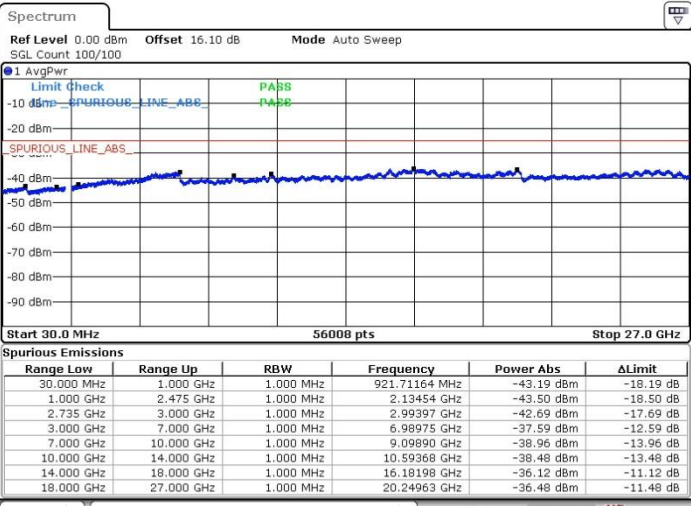

Date: 20.FEB.2018 00:58:28

Date: 20.FEB.2018 01:05:20

Middle Channel / FullIRB

N/A

Date: 20.FEB.2018 01:34:31

LTE Band 41 / 15MHz+15MHz

64QAM

Highest Channel / 1RB0 and 1RB74

Highest Channel / 1RB74 and 1RB0

Date: 20.FEB.2018 16:25:07

Date: 20.FEB.2018 16:15:49

Highest Channel / FullIRB

N/A

Date: 20.FEB.2018 01:27:09

LTE Band 41 / 15MHz+20MHz

64QAM

Lowest Channel / 1RB0 and 1RB99

Lowest Channel / 1RB74 and 1RB0

Date: 20.FEB.2018 16:32:30

Date: 20.FEB.2018 16:30:24

Lowest Channel / FullIRB

N/A

Date: 20.FEB.2018 16:27:40

LTE Band 41 / 15MHz+20MHz