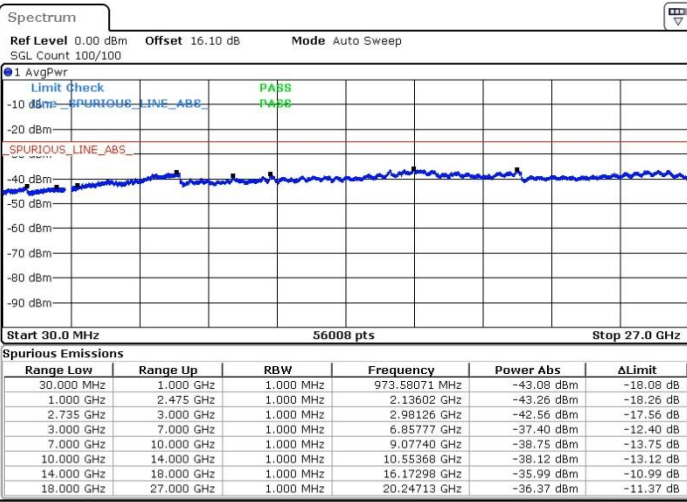

Date: 20.FEB.2018 01:06:12

Date: 20.FEB.2018 01:17:40

Lowest Channel / FullRB

N/A

Date: 20.FEB.2018 01:32:56

LTE Band 41 / 20MHz+10MHz

64QAM

Middle Channel / 1RB0 and 1RB49

Middle Channel / 1RB99 and 1RB0

Date: 20.FEB.2018 01:29:11

Date: 20.FEB.2018 01:49:22

Middle Channel / FullIRB

N/A

Date: 20.FEB.2018 01:37:19

LTE Band 41 / 20MHz+10MHz

64QAM

Highest Channel / 1RB0 and 1RB49

Highest Channel / 1RB99 and 1RB0

Date: 20.FEB.2018 01:22:11

Date: 20.FEB.2018 01:44:32

Highest Channel / FullIRB

N/A

Date: 20.FEB.2018 01:10:53

LTE Band 41 / 20MHz+15MHz