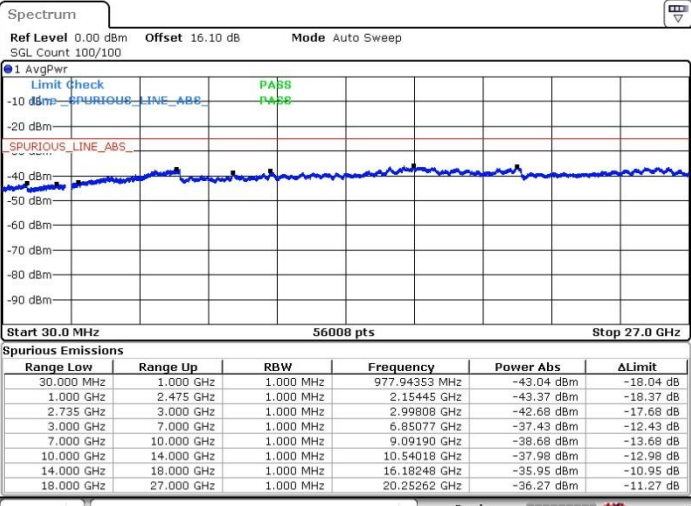

Date: 20.FEB.2018 00:58:28

Date: 20.FEB.2018 01:05:20

Middle Channel / FullIRB

N/A

Date: 20.FEB.2018 01:34:31

LTE Band 41 / 15MHz+15MHz

64QAM

Highest Channel / 1RB0 and 1RB74

Highest Channel / 1RB74 and 1RB0

Date: 20.FEB.2018 16:25:07

Date: 20.FEB.2018 16:15:49

Highest Channel / FullIRB

N/A

Date: 20.FEB.2018 01:27:09

LTE Band 41 / 15MHz+20MHz

64QAM

Lowest Channel / 1RB0 and 1RB99

Lowest Channel / 1RB74 and 1RB0

Date: 20.FEB.2018 16:32:30

Date: 20.FEB.2018 16:30:24

Lowest Channel / FullIRB

N/A

Date: 20.FEB.2018 16:27:40

LTE Band 41 / 15MHz+20MHz