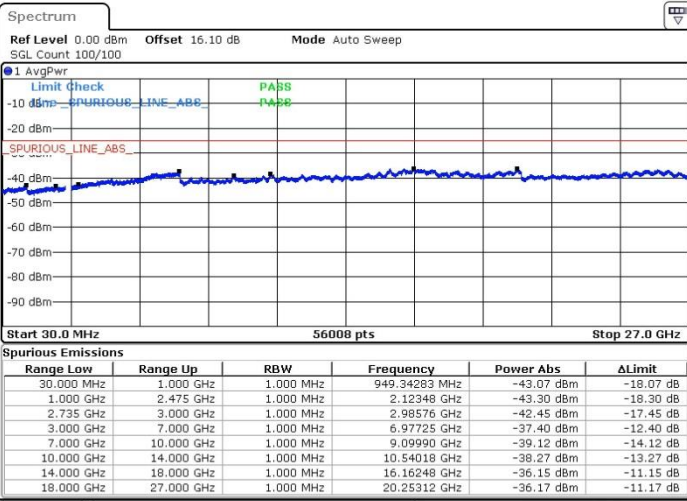

Date: 20.FEB.2018 23:15:57

LTE Band 41 / 15MHz+10MHz

64QAM

Middle Channel / 1RB0 and 1RB49

Middle Channel / 1RB74 and 1RB0

Date: 20.FEB.2018 23:06:55

Date: 20.FEB.2018 23:03:16

Middle Channel / FullIRB

N/A

Date: 20.FEB.2018 23:02:38

LTE Band 41 / 15MHz+10MHz

64QAM

Highest Channel / 1RB0 and 1RB49

Highest Channel / 1RB74 and 1RB0

Date: 20.FEB.2018 23:08:47

Date: 20.FEB.2018 23:19:28

Highest Channel / FullIRB

N/A

Date: 20.FEB.2018 23:17:08

LTE Band 41 / 15MHz+15MHz

64QAM

Lowest Channel / 1RB0 and 1RB74

Lowest Channel / 1RB74 and 1RB0

Date: 20.FEB.2018 01:47:42