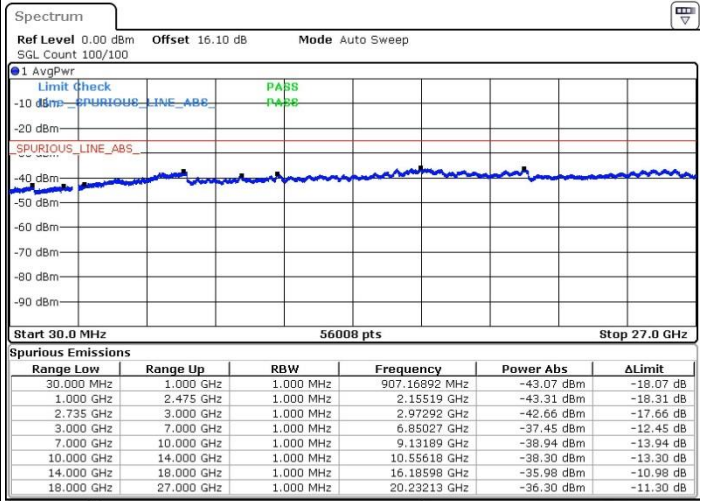

Date: 20.FEB.2018 00:35:51

Highest Channel / FullIRB

N/A

Date: 19.FEB.2018 21:35:19

LTE Band 41 / 20MHz+10MHz

64QAM

Lowest Channel / 1RB0 and 1RB49

Lowest Channel / 1RB99 and 1RB0

Date: 20.FEB.2018 01:06:12

Date: 20.FEB.2018 01:17:40

Lowest Channel / FullRB

N/A

Date: 20.FEB.2018 01:32:56

LTE Band 41 / 20MHz+10MHz

64QAM

Middle Channel / 1RB0 and 1RB49

Middle Channel / 1RB99 and 1RB0

Date: 20.FEB.2018 01:29:11

Date: 20.FEB.2018 01:49:22

Middle Channel / FullIRB

N/A

Date: 20.FEB.2018 01:37:19

LTE Band 41 / 20MHz+10MHz

64QAM

Highest Channel / 1RB0 and 1RB49

Highest Channel / 1RB99 and 1RB0

Date: 20.FEB.2018 01:22:11

Date: 20.FEB.2018 01:44:32

Highest Channel / FullIRB

N/A

Date: 20.FEB.2018 01:10:53

LTE Band 41 / 20MHz+15MHz