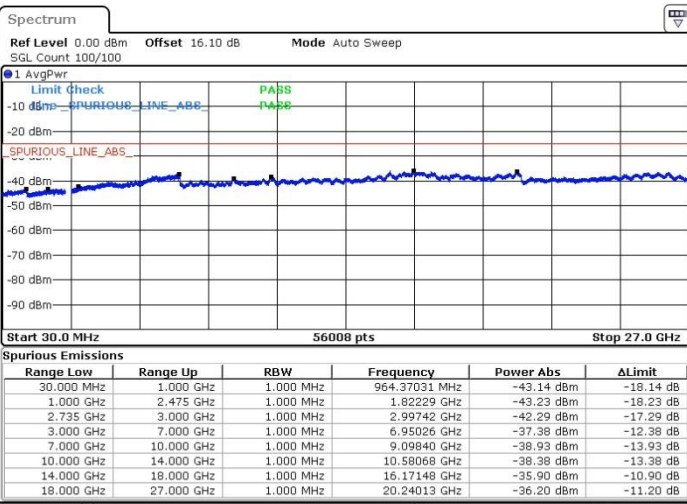

N/A

Date: 19.FEB.2018 21:15:44

LTE Band 41 / 20MHz+5MHz

64QAM

Middle Channel / 1RB0 and 1RB24

Middle Channel / 1RB99 and 1RB0

Date: 19.FEB.2018 21:21:31

Date: 19.FEB.2018 21:24:51

Middle Channel / FullIRB

N/A

Date: 19.FEB.2018 21:26:44

LTE Band 41 / 20MHz+5MHz

64QAM

Highest Channel / 1RB0 and 1RB24

Highest Channel / 1RB99 and 1RB0

Date: 19.FEB.2018 21:36:43

Date: 20.FEB.2018 00:35:51

Highest Channel / FullIRB

N/A

Date: 19.FEB.2018 21:35:19

LTE Band 41 / 20MHz+10MHz

64QAM

Lowest Channel / 1RB0 and 1RB49

Lowest Channel / 1RB99 and 1RB0