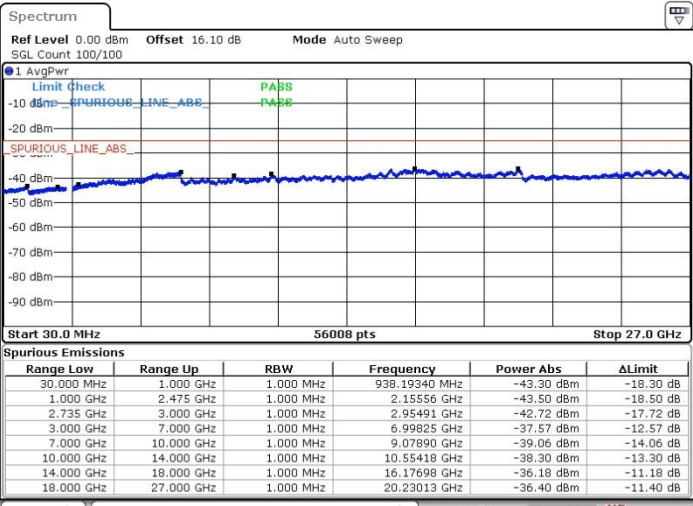

Date: 20.FEB.2018 00:58:28

Date: 20.FEB.2018 01:05:20

Middle Channel / FullIRB

N/A

Date: 20.FEB.2018 01:34:31

LTE Band 41 / 15MHz+15MHz

64QAM

Highest Channel / 1RB0 and 1RB74

Highest Channel / 1RB74 and 1RB0

Date: 20.FEB.2018 16:25:07

Date: 20.FEB.2018 16:15:49

Highest Channel / FullIRB

N/A

Date: 20.FEB.2018 01:27:09

LTE Band 41 / 15MHz+20MHz

64QAM

Lowest Channel / 1RB0 and 1RB99

Lowest Channel / 1RB74 and 1RB0

Date: 20.FEB.2018 16:32:30

Date: 20.FEB.2018 16:30:24

Lowest Channel / FullIRB

N/A

Date: 20.FEB.2018 16:27:40

LTE Band 41 / 15MHz+20MHz