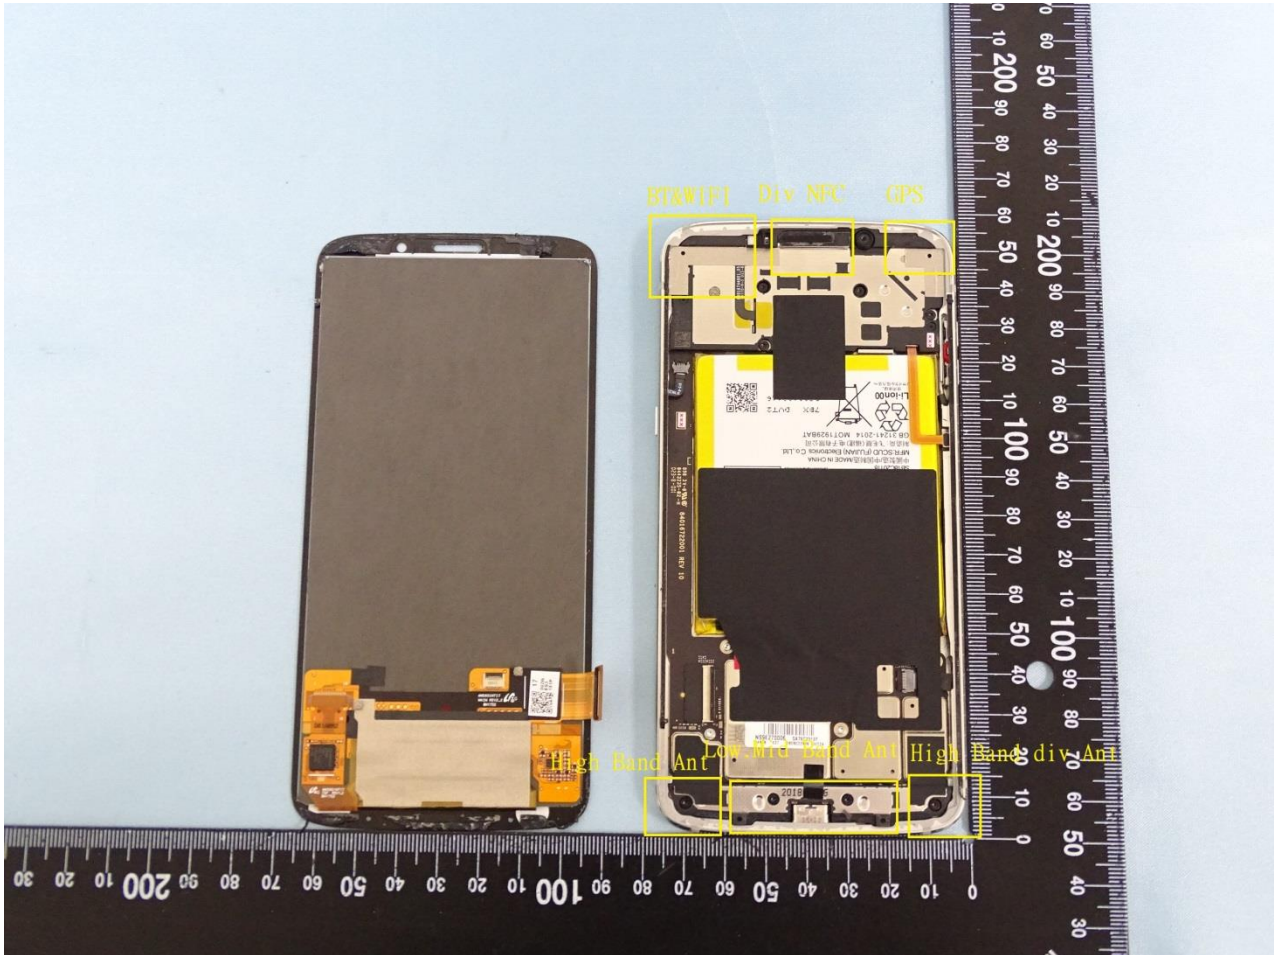

3. Internal Photograph of EUT

Brand Name: Motorola / Model Name: XT1929-8

Brand Name: Motorola / Model Name: XT1929-8

Sample 1

Brand Name: Motorola / Model Name: XT1929-8

Brand Name: Motorola / Model Name: XT1929-8

Brand Name: Motorola / Model Name: XT1929-8

Brand Name: Motorola / Model Name: XT1929-8

Brand Name: Motorola / Model Name: XT1929-8

Brand Name: Motorola / Model Name: XT1929-8

Brand Name: Motorola / Model Name: XT1929-8