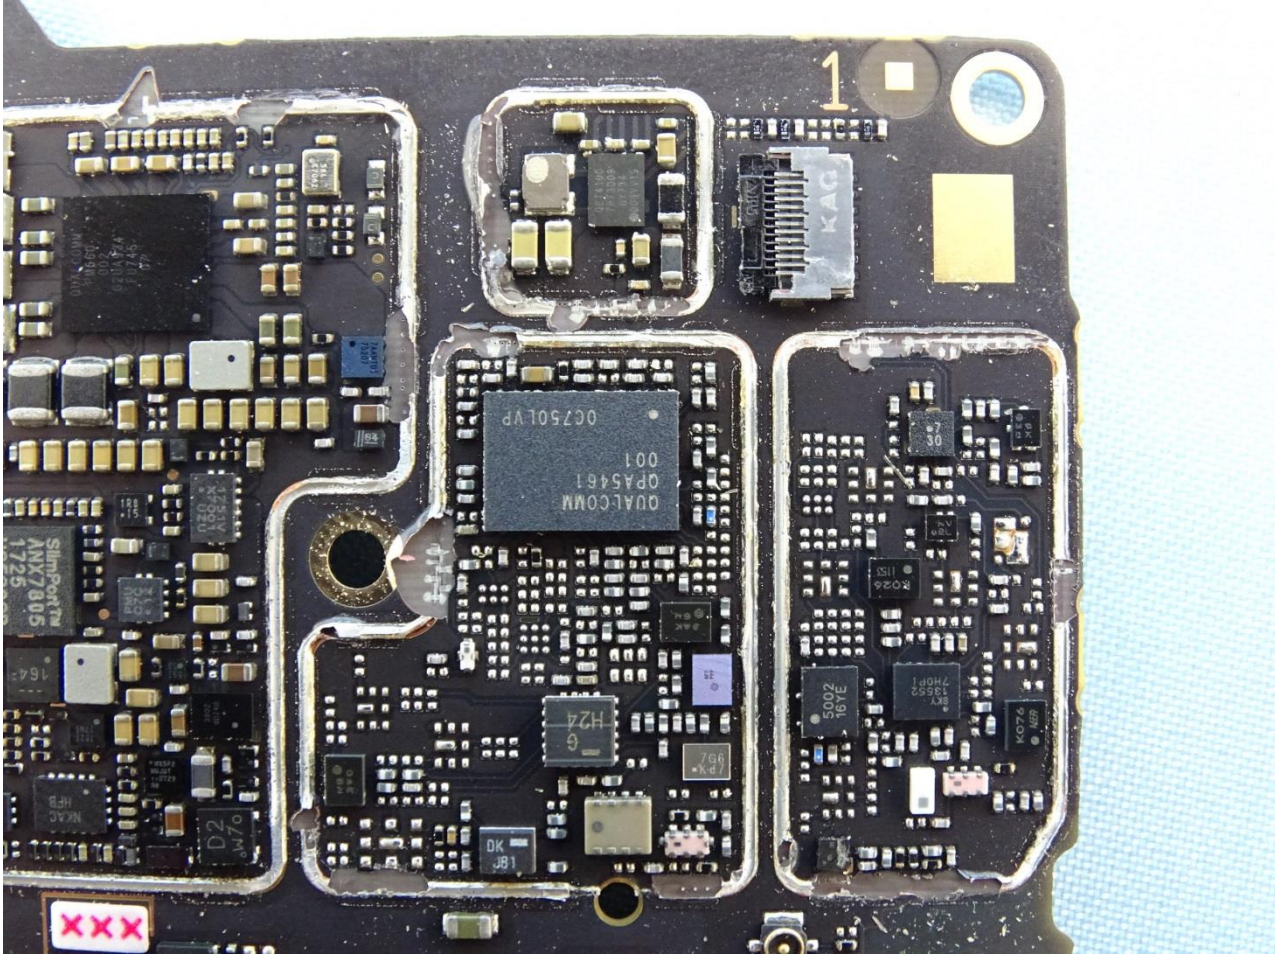

Brand Name: Motorola / Model Name: XT1929-8

Brand Name: Motorola / Model Name: XT1929-8

Brand Name: Motorola / Model Name: XT1929-8

Brand Name: Motorola / Model Name: XT1929-8

Brand Name: Motorola / Model Name: XT1929-8

Low & Middle Band Antenna

Brand Name: Motorola / Model Name: XT1929-8

High Band Antenna

Brand Name: Motorola / Model Name: XT1929-8

High Band Diversity Antenna

Brand Name: Motorola / Model Name: XT1929-8

Bluetooth & WLAN Antenna